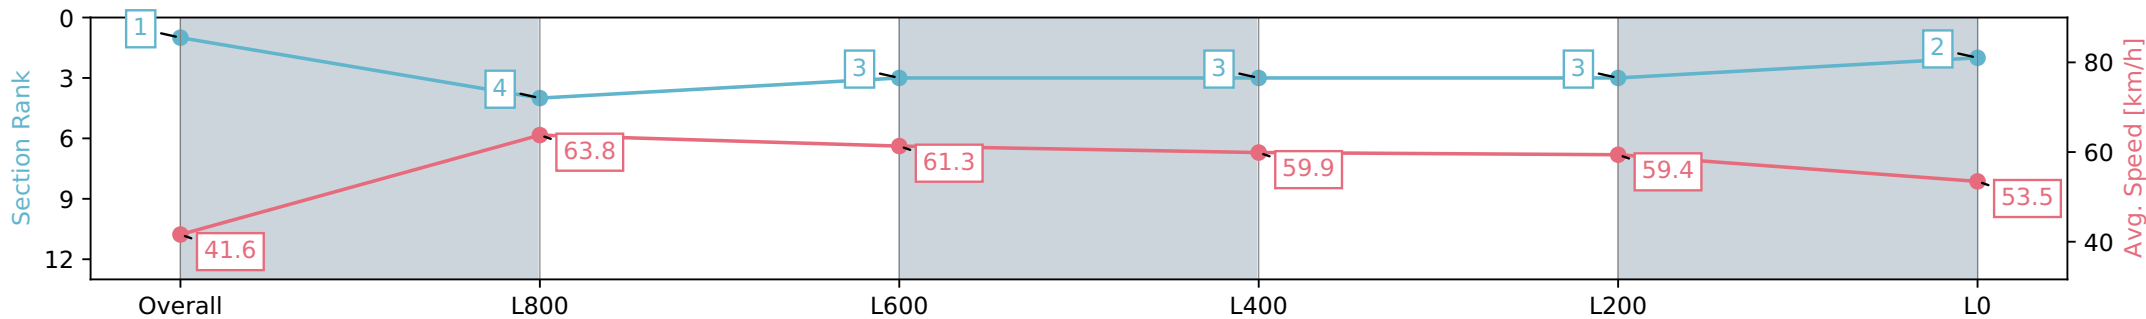

26 June 2024 - 12:20PM

Track Rating: Heavy 9, Weather: Overcast, Rail Position: +5m Entire

Section	Overall	L800	L600	L400	L200	L0
Section Times	1:09.38 [1] (0:08.64)	1:00.74 [4] (0:11.30)	0:49.44 [3] (0:11.77)	0:37.67 [3] (0:12.01)	0:25.66 [3] (0:12.16)	0:13.50 [2] (0:13.50)
Average Speed [km/h]	41.6	63.8	61.3	59.9	59.4	53.5
Top Speed [km/h]	62.1	64.6	62.4	60.9	61.4	56.6
Avg. Dist. to Rail [m]	2.9	0.2	0.2	0.2	3.8	6.3
Avg. Stride Freq. [Hz]	2.4	2.6	2.5	2.5	2.5	2.4
Avg. Stride Length [m]	4.6	6.9	6.8	6.7	6.6	6.2