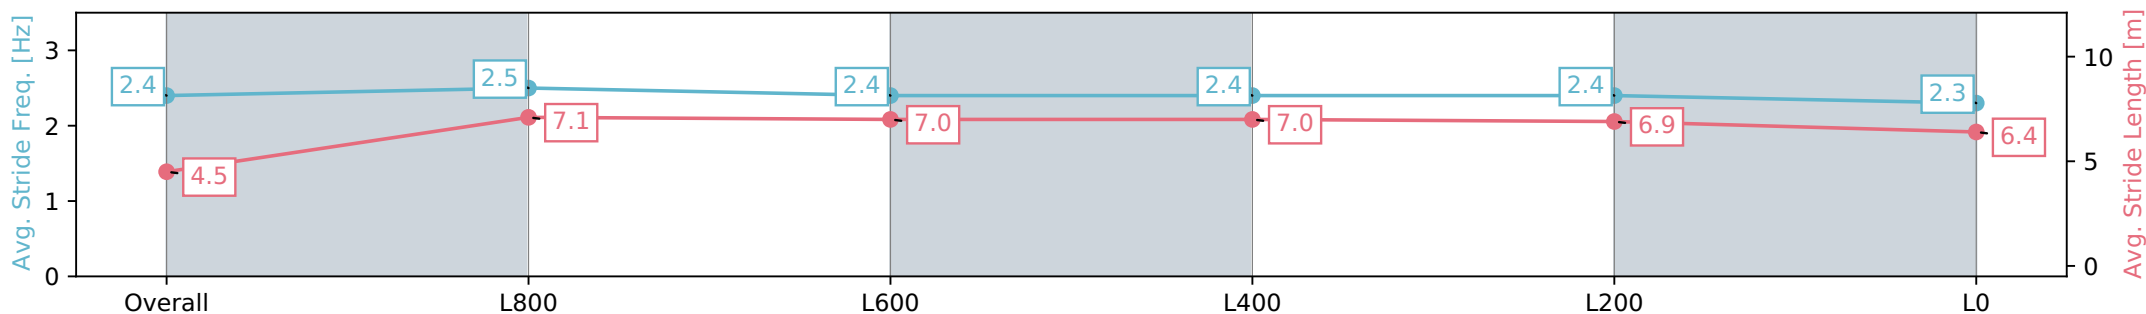

Gawler SA - Professional
 Race 2: Sportsbet Fast Form Maiden Plate - 1100m
 26 June 2024 - 12:20PM
 Track Rating: Heavy 9, Weather: Overcast, Rail Position: +5m Entire

Section	Overall	L800	L600	L400	L200	L0
Section Times	1:09.97 [4] (0:08.94)	1:01.03 [8] (0:11.27)	0:49.76 [8] (0:11.91)	0:37.85 [8] (0:11.86)	0:25.99 [6] (0:12.27)	0:13.72 [3] (0:13.72)
Average Speed [km/h]	40.3	63.9	61.4	60.7	58.6	52.5
Top Speed [km/h]	61.9	65.0	63.1	62.4	61.2	55.2
Avg. Dist. to Rail [m]	0.9	0.9	1.9	0.4	1.1	2.2
Avg. Stride Freq. [Hz]	2.4	2.5	2.4	2.4	2.4	2.3
Avg. Stride Length [m]	4.5	7.1	7.0	7.0	6.9	6.4