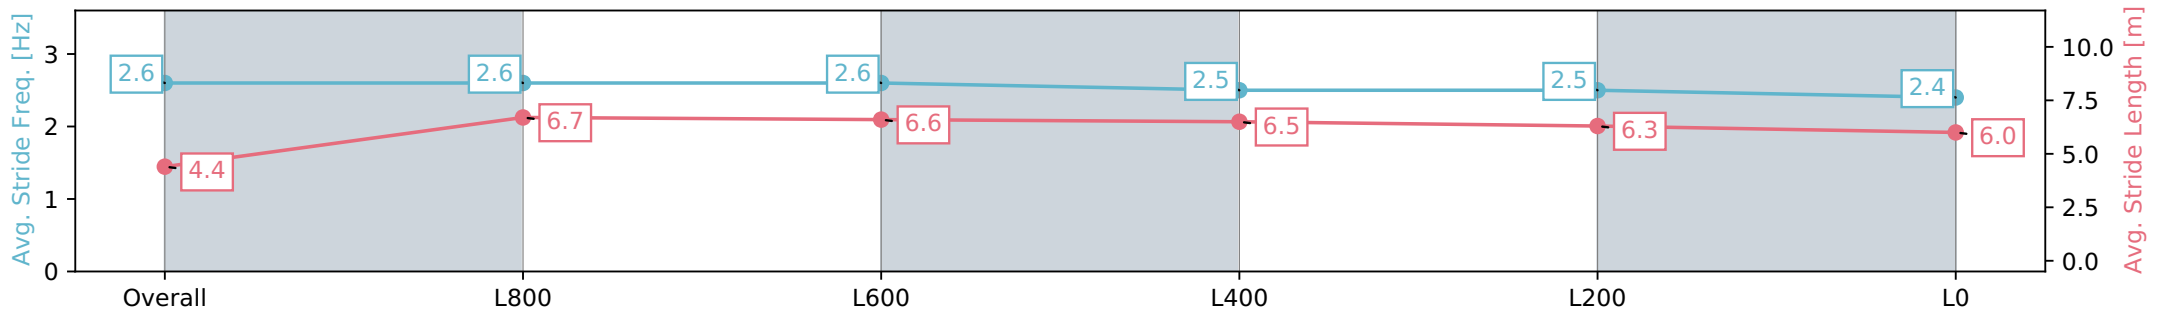

Horse/Jockey Name	ONEOFTHESENIGHTS/Teagan Voorham
Finish Rank	2
Fastest Section Time (Section)	0:11.28 (L1000)
Top Speed [km/h] (Section)	64.9 (Overall)
Race State	Finished

Gawler SA - Professional
Race 2: Sportsbet Fast Form Maiden Plate - 1100m
26 June 2024 - 12:20PM
Track Rating: Heavy 9, Weather: Overcast, Rail Position: +5m Entire

Section	Overall	L800	L600	L400	L200	L0
Section Times	1:09.57 [2] (0:08.35)	1:01.22 [1] (0:11.28)	0:49.93 [1] (0:11.60)	0:38.33 [1] (0:12.01)	0:26.32 [1] (0:12.56)	0:13.76 [1] (0:13.76)
Average Speed [km/h]	43.3	63.7	61.9	59.9	57.2	52.3
Top Speed [km/h]	62.4	64.9	63.0	60.9	59.4	54.5
Avg. Dist. to Rail [m]	4.8	0.8	0.3	0.3	0.4	0.4
Avg. Stride Freq. [Hz]	2.6	2.6	2.6	2.5	2.5	2.4
Avg. Stride Length [m]	4.4	6.7	6.6	6.5	6.3	6.0

Report Created: Wed 26 June 2024 13:06:28 GMT+10 (Note: Timing is based on positional data)

- [ ] Ranking at each section and finish
- -:-:- No data available at this section
- NA No data available