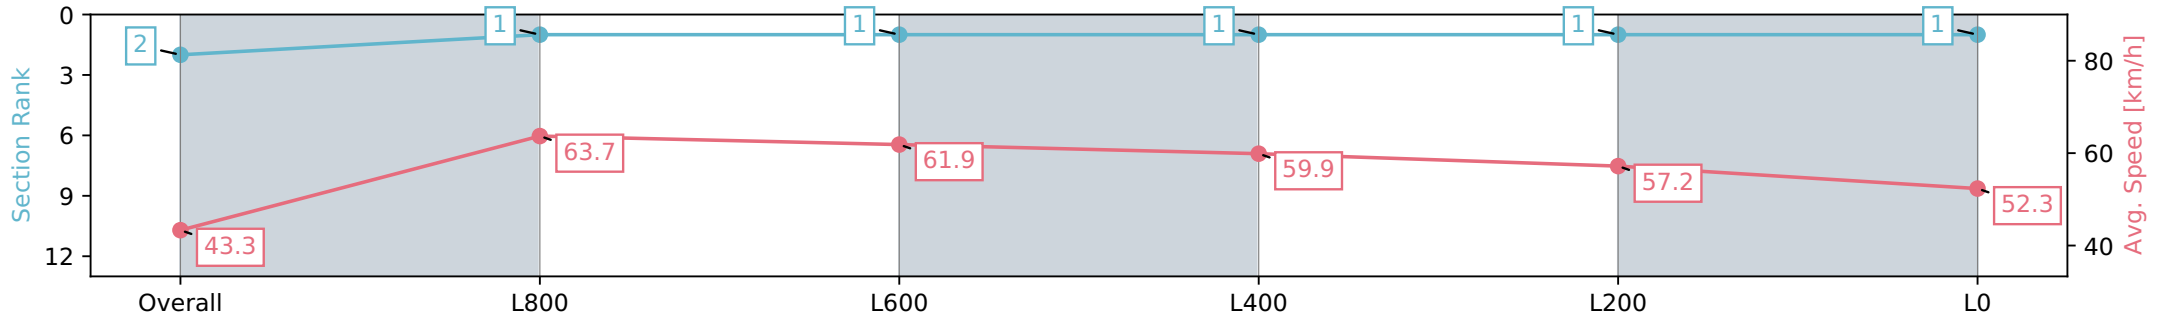

Horse/Jockey Name	ONEOFTHESENIGHTS/Teagan Voorham
Finish Rank	2
Fastest Section Time (Section)	0:11.28 (L1000)
Top Speed [km/h] (Section)	64.9 (Overall)
Race State	Finished

Gawler SA - Professional
Race 2: Sportsbet Fast Form Maiden Plate - 1100m
26 June 2024 - 12:20PM
Track Rating: Heavy 9, Weather: Overcast, Rail Position: +5m Entire

Section	Overall	L800	L600	L400	L200	L0
Section Times	1:09.57 [2] (0:08.35)	1:01.22 [1] (0:11.28)	0:49.93 [1] (0:11.60)	0:38.33 [1] (0:12.01)	0:26.32 [1] (0:12.56)	0:13.76 [1] (0:13.76)
Average Speed [km/h]	43.3	63.7	61.9	59.9	57.2	52.3
Top Speed [km/h]	62.4	64.9	63.0	60.9	59.4	54.5
Avg. Dist. to Rail [m]	4.8	0.8	0.3	0.3	0.4	0.4
Avg. Stride Freq. [Hz]	2.6	2.6	2.6	2.5	2.5	2.4
Avg. Stride Length [m]	4.4	6.7	6.6	6.5	6.3	6.0

Report Created: Wed 26 June 2024 13:06:28 GMT+10 (Note: Timing is based on positional data)

- [ ] Ranking at each section and finish
- -:-:- No data available at this section
- NA No data available