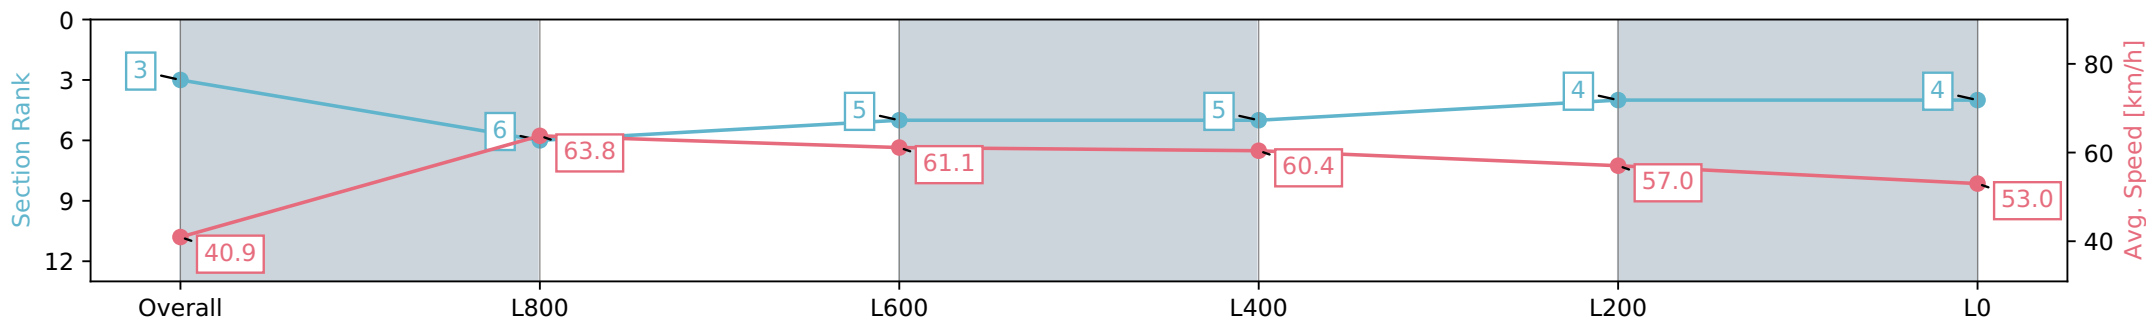

Gawler SA - Professional
 Race 2: Sportsbet Fast Form Maiden Plate - 1100m
 26 June 2024 - 12:20PM
 Track Rating: Heavy 9, Weather: Overcast, Rail Position: +5m Entire

Section	Overall	L800	L600	L400	L200	L0
Section Times	1:09.93 [3] (0:08.78)	1:01.15 [6] (0:11.33)	0:49.82 [5] (0:11.79)	0:38.03 [5] (0:11.89)	0:26.14 [4] (0:12.54)	0:13.60 [4] (0:13.60)
Average Speed [km/h]	40.9	63.8	61.1	60.4	57.0	53.0
Top Speed [km/h]	60.5	65.0	62.0	60.8	59.9	55.5
Avg. Dist. to Rail [m]	0.7	0.6	0.3	0.9	0.8	1.1
Avg. Stride Freq. [Hz]	2.3	2.6	2.6	2.5	2.5	2.4
Avg. Stride Length [m]	4.6	6.8	6.6	6.6	6.4	6.1