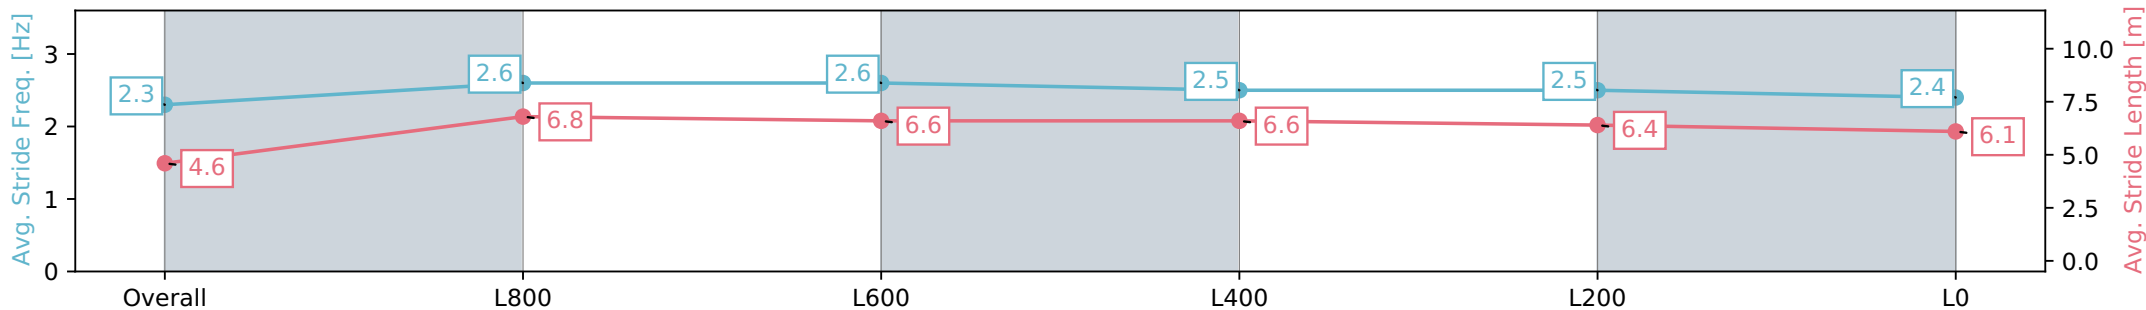

Gawler SA - Professional
 Race 2: Sportsbet Fast Form Maiden Plate - 1100m
 26 June 2024 - 12:20PM
 Track Rating: Heavy 9, Weather: Overcast, Rail Position: +5m Entire

Section	Overall	L800	L600	L400	L200	L0
Section Times	1:09.93 [3] (0:08.78)	1:01.15 [6] (0:11.33)	0:49.82 [5] (0:11.79)	0:38.03 [5] (0:11.89)	0:26.14 [4] (0:12.54)	0:13.60 [4] (0:13.60)
Average Speed [km/h]	40.9	63.8	61.1	60.4	57.0	53.0
Top Speed [km/h]	60.5	65.0	62.0	60.8	59.9	55.5
Avg. Dist. to Rail [m]	0.7	0.6	0.3	0.9	0.8	1.1
Avg. Stride Freq. [Hz]	2.3	2.6	2.6	2.5	2.5	2.4
Avg. Stride Length [m]	4.6	6.8	6.6	6.6	6.4	6.1