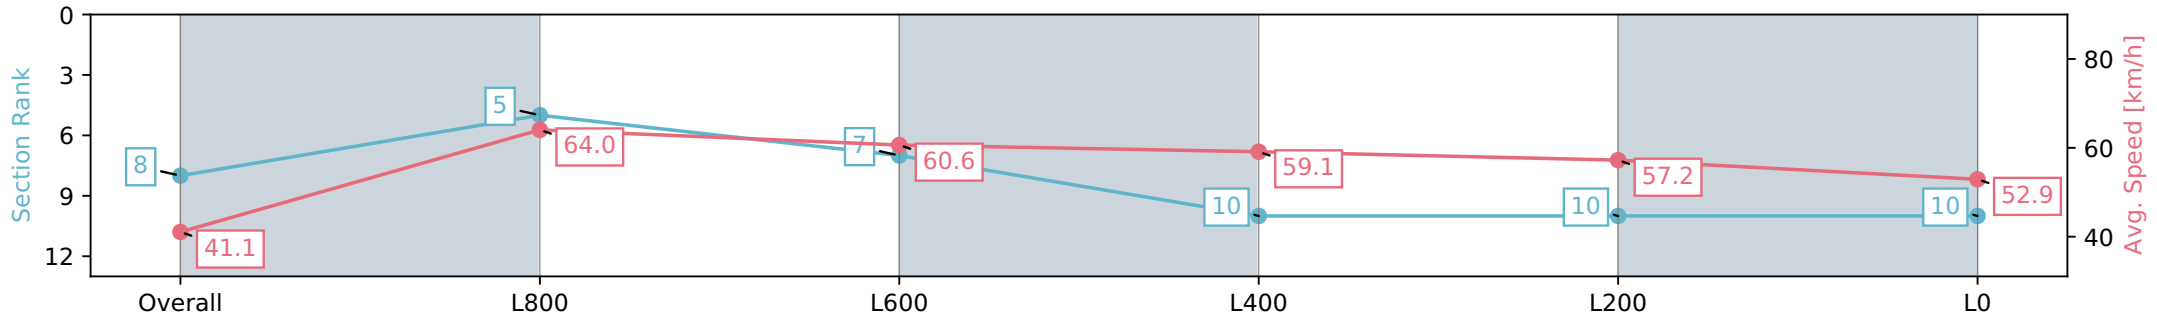

- [] Ranking at each section and finish
- :-:- No data available at this section
- NA No data available

Horse/Jockey Name	HOT STRUT/Kayla Crowther
Finish Rank	8
Fastest Section Time (Section)	0:11.40 (L1000)
Top Speed [km/h] (Section)	66.4 (Overall)
Race State	Finished

Gawler SA - Professional
Race 2: Sportsbet Fast Form Maiden Plate - 1100m

26 June 2024 - 12:20PM

Track Rating: Heavy 9, Weather: Overcast, Rail Position: +5m Entire

Section	Overall	L800	L600	L400	L200	L0
Section Times	1:10.92 [8] (0:08.77)	1:02.15 [5] (0:11.40)	0:50.75 [7] (0:12.13)	0:38.62 [10] (0:12.34)	0:26.28 [10] (0:12.67)	0:13.61 [10] (0:13.61)
Average Speed [km/h]	41.1	64.0	60.6	59.1	57.2	52.9
Top Speed [km/h]	60.2	66.4	61.9	60.2	58.2	55.6
Avg. Dist. to Rail [m]	8.5	4.2	3.3	3.3	3.8	4.8
Avg. Stride Freq. [Hz]	2.4	2.5	2.4	2.4	2.3	2.3
Avg. Stride Length [m]	4.6	7.0	6.9	6.8	6.8	6.4