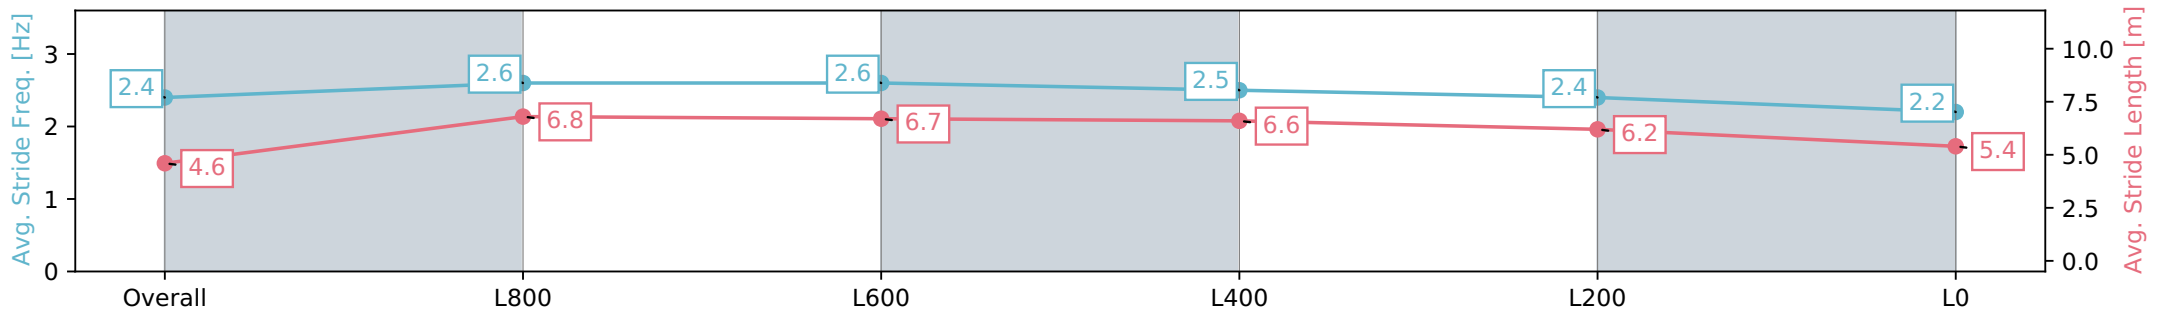

Gawler SA - Professional
Race 2: Sportsbet Fast Form Maiden Plate - 1100m

26 June 2024 - 12:20PM

Track Rating: Heavy 9, Weather: Overcast, Rail Position: +5m Entire

Section	Overall	L800	L600	L400	L200	L0
Section Times	1:12.14 [9] (0:08.98)	1:03.16 [10] (0:11.17)	0:51.99 [6] (0:11.81)	0:40.18 [6] (0:12.15)	0:28.03 [8] (0:13.05)	0:14.98 [9] (0:14.98)
Average Speed [km/h]	40.1	65.1	61.8	59.8	55.5	48.2
Top Speed [km/h]	60.3	67.6	63.1	60.7	58.3	52.7
Avg. Dist. to Rail [m]	2.4	3.0	2.4	2.1	4.2	5.6
Avg. Stride Freq. [Hz]	2.4	2.6	2.5	2.5	2.4	2.3
Avg. Stride Length [m]	4.4	6.9	6.8	6.5	6.4	5.9

- [] Ranking at each section and finish
- :-:- No data available at this section
- NA No data available

Horse/Jockey Name	PRESTO DENARO/Jade Doyle
Finish Rank	10
Fastest Section Time (Section)	0:11.27 (L1000)
Top Speed [km/h] (Section)	64.6 (Overall)
Race State	Finished

Gawler SA - Professional
 Race 2: Sportsbet Fast Form Maiden Plate - 1100m
 26 June 2024 - 12:20PM
 Track Rating: Heavy 9, Weather: Overcast, Rail Position: +5m Entire

Section	Overall	L800	L600	L400	L200	L0
Section Times	1:13.66 [10] (0:08.47)	1:05.19 [2] (0:11.27)	0:53.92 [2] (0:11.83)	0:42.09 [2] (0:12.03)	0:30.06 [2] (0:13.48)	0:16.58 [8] (0:16.57)
Average Speed [km/h]	42.8	64.1	61.7	60.0	53.8	43.4
Top Speed [km/h]	63.7	64.6	62.7	61.3	60.5	49.2
Avg. Dist. to Rail [m]	5.0	1.3	2.0	1.4	3.1	3.2
Avg. Stride Freq. [Hz]	2.4	2.6	2.6	2.5	2.4	2.2
Avg. Stride Length [m]	4.6	6.8	6.7	6.6	6.2	5.4