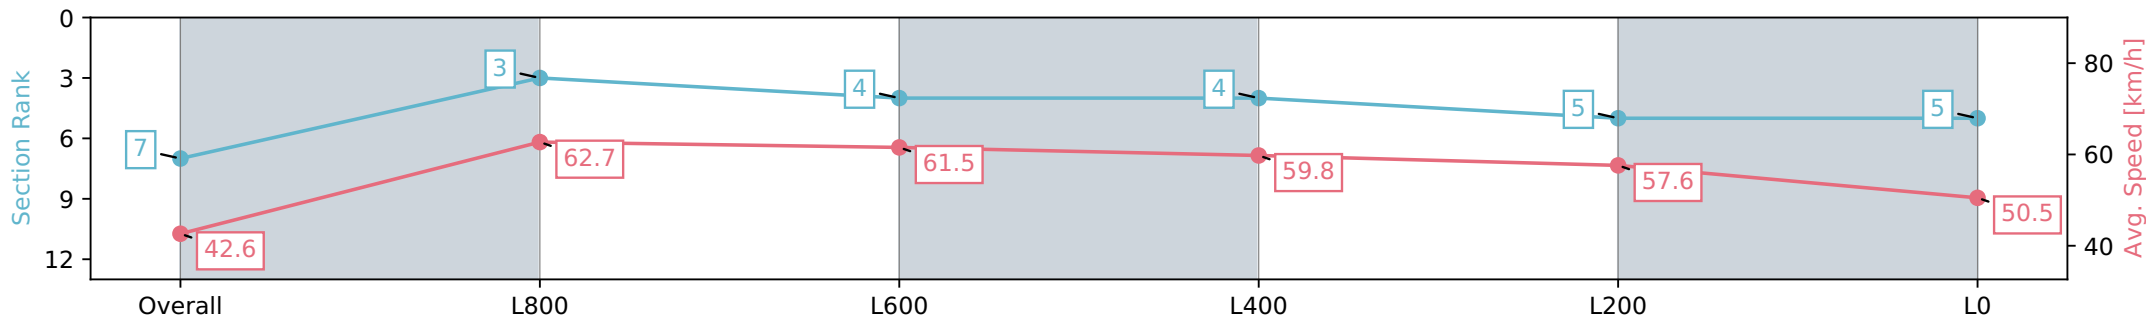

- [] Ranking at each section and finish
- :-:- No data available at this section
- NA No data available

Horse/Jockey Name	ANDAMOOKA/Caitlyn Munro
Finish Rank	7
Fastest Section Time (Section)	0:11.55 (L1000)
Top Speed [km/h] (Section)	64.1 (Overall)
Race State	Finished

Gawler SA - Professional
 Race 2: Sportsbet Fast Form Maiden Plate - 1100m
 26 June 2024 - 12:20PM
 Track Rating: Heavy 9, Weather: Overcast, Rail Position: +5m Entire

Section	Overall	L800	L600	L400	L200	L0
Section Times	1:10.73 [7] (0:08.51)	1:02.22 [3] (0:11.55)	0:50.67 [4] (0:11.83)	0:38.84 [4] (0:12.03)	0:26.81 [5] (0:12.55)	0:14.26 [5] (0:14.26)
Average Speed [km/h]	42.6	62.7	61.5	59.8	57.6	50.5
Top Speed [km/h]	62.2	64.1	63.3	61.2	60.0	54.7
Avg. Dist. to Rail [m]	7.3	3.7	1.4	0.2	2.9	3.9
Avg. Stride Freq. [Hz]	2.4	2.6	2.5	2.5	2.4	2.3
Avg. Stride Length [m]	4.7	6.8	6.8	6.8	6.6	6.0