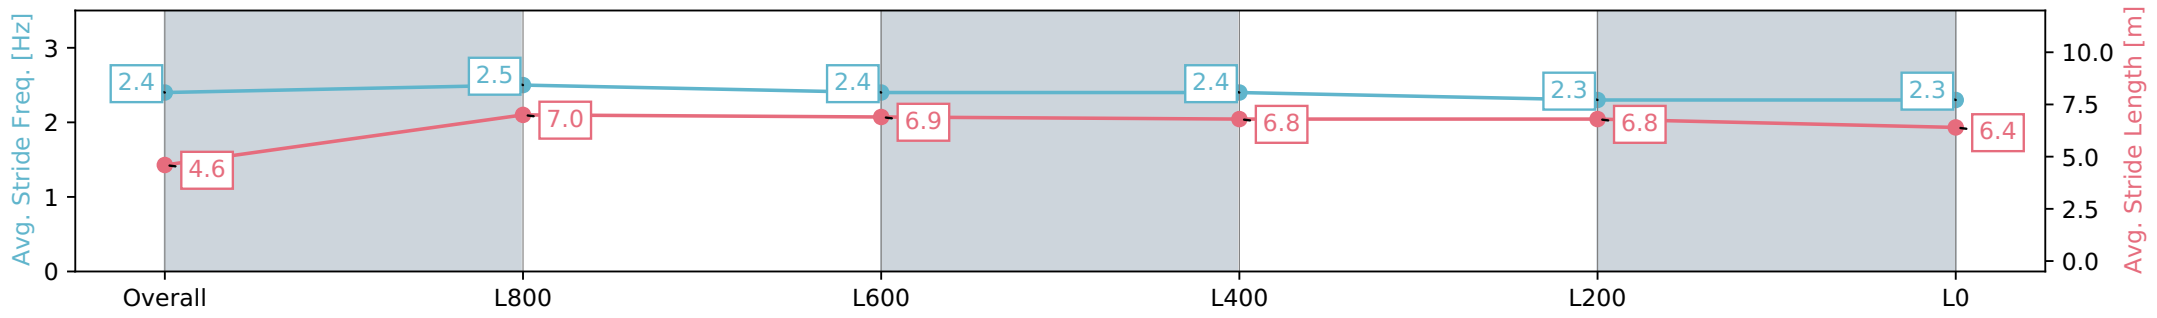

Gawler SA - Professional
 Race 2: Sportsbet Fast Form Maiden Plate - 1100m
 26 June 2024 - 12:20PM
 Track Rating: Heavy 9, Weather: Overcast, Rail Position: +5m Entire

Section	Overall	L800	L600	L400	L200	L0
Section Times	1:10.73 [7] (0:08.51)	1:02.22 [3] (0:11.55)	0:50.67 [4] (0:11.83)	0:38.84 [4] (0:12.03)	0:26.81 [5] (0:12.55)	0:14.26 [5] (0:14.26)
Average Speed [km/h]	42.6	62.7	61.5	59.8	57.6	50.5
Top Speed [km/h]	62.2	64.1	63.3	61.2	60.0	54.7
Avg. Dist. to Rail [m]	7.3	3.7	1.4	0.2	2.9	3.9
Avg. Stride Freq. [Hz]	2.4	2.6	2.5	2.5	2.4	2.3
Avg. Stride Length [m]	4.7	6.8	6.8	6.8	6.6	6.0

- [] Ranking at each section and finish
- :-:- No data available at this section
- NA No data available

Horse/Jockey Name	HOT STRUT/Kayla Crowther
Finish Rank	8
Fastest Section Time (Section)	0:11.40 (L1000)
Top Speed [km/h] (Section)	66.4 (Overall)
Race State	Finished

Gawler SA - Professional
Race 2: Sportsbet Fast Form Maiden Plate - 1100m

26 June 2024 - 12:20PM

Track Rating: Heavy 9, Weather: Overcast, Rail Position: +5m Entire

Section	Overall	L800	L600	L400	L200	L0
Section Times	1:10.92 [8] (0:08.77)	1:02.15 [5] (0:11.40)	0:50.75 [7] (0:12.13)	0:38.62 [10] (0:12.34)	0:26.28 [10] (0:12.67)	0:13.61 [10] (0:13.61)
Average Speed [km/h]	41.1	64.0	60.6	59.1	57.2	52.9
Top Speed [km/h]	60.2	66.4	61.9	60.2	58.2	55.6
Avg. Dist. to Rail [m]	8.5	4.2	3.3	3.3	3.8	4.8
Avg. Stride Freq. [Hz]	2.4	2.5	2.4	2.4	2.3	2.3
Avg. Stride Length [m]	4.6	7.0	6.9	6.8	6.8	6.4