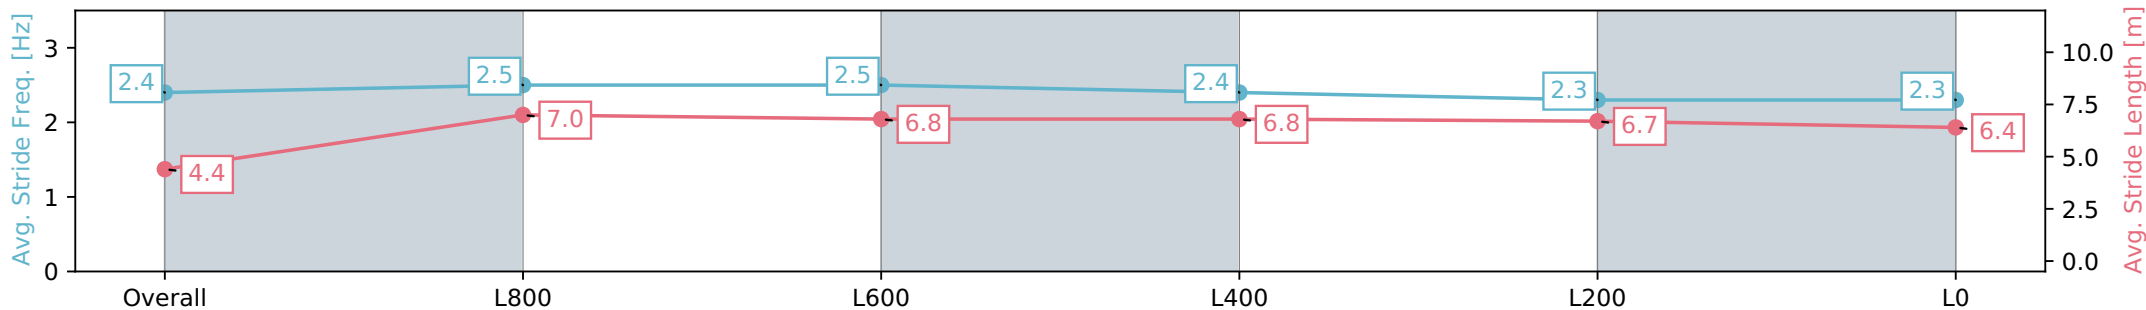

Gawler SA - Professional
 Race 2: Sportsbet Fast Form Maiden Plate - 1100m
 26 June 2024 - 12:20PM
 Track Rating: Heavy 9, Weather: Overcast, Rail Position: +5m Entire

Section	Overall	L800	L600	L400	L200	L0
Section Times	1:10.12 [5] (0:08.95)	1:01.17 [9] (0:11.33)	0:49.84 [9] (0:11.70)	0:38.14 [7] (0:12.03)	0:26.11 [7] (0:12.72)	0:13.39 [6] (0:13.39)
Average Speed [km/h]	40.4	63.5	60.5	59.6	56.6	53.9
Top Speed [km/h]	63.6	64.6	62.2	59.9	59.4	56.1
Avg. Dist. to Rail [m]	2.9	0.5	2.4	1.2	2.6	6.3
Avg. Stride Freq. [Hz]	2.4	2.5	2.5	2.4	2.3	2.3
Avg. Stride Length [m]	4.4	7.0	6.8	6.8	6.7	6.4