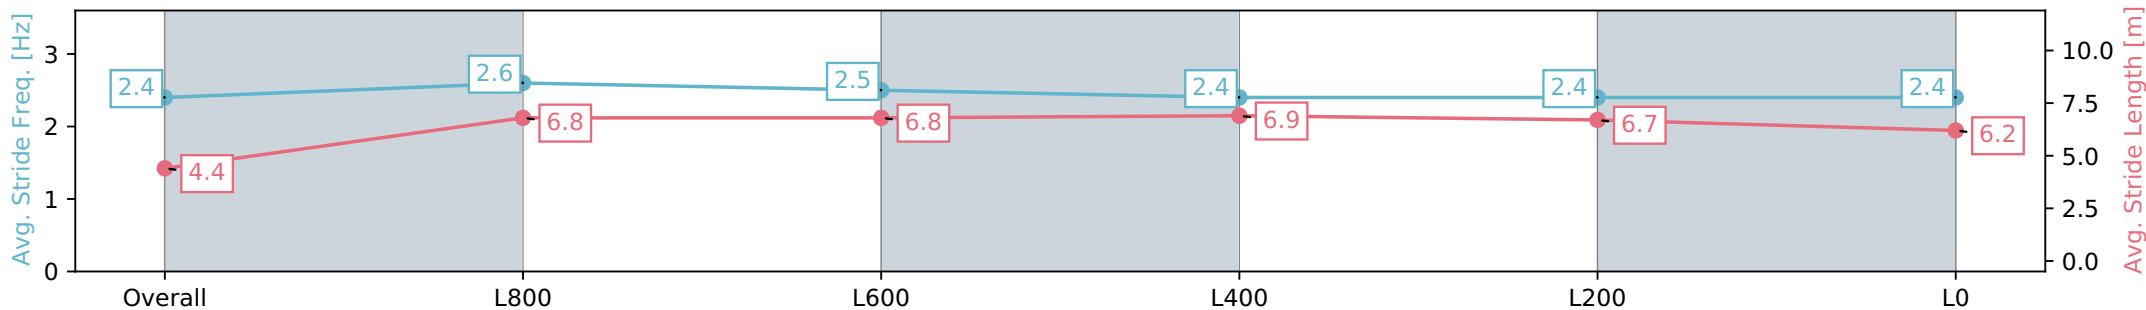

- [] Ranking at each section and finish
- :-:- No data available at this section
- NA No data available

Horse/Jockey Name	MACADI MISS/Sophie Logan
Finish Rank	6
Fastest Section Time (Section)	0:11.44 (L1000)
Top Speed [km/h] (Section)	64.4 (Overall)
Race State	Finished

Gawler SA - Professional
 Race 2: Sportsbet Fast Form Maiden Plate - 1100m
 26 June 2024 - 12:20PM
 Track Rating: Heavy 9, Weather: Overcast, Rail Position: +5m Entire

Section	Overall	L800	L600	L400	L200	L0
Section Times	1:10.56 [6] (0:08.85)	1:01.71 [7] (0:11.44)	0:50.27 [10] (0:11.87)	0:38.40 [9] (0:12.15)	0:26.25 [9] (0:12.50)	0:13.75 [7] (0:13.75)
Average Speed [km/h]	40.7	63.2	61.2	59.8	58.2	52.4
Top Speed [km/h]	59.9	64.4	62.8	61.6	59.6	57.3
Avg. Dist. to Rail [m]	1.8	1.5	1.7	2.2	5.7	8.2
Avg. Stride Freq. [Hz]	2.4	2.6	2.5	2.4	2.4	2.4
Avg. Stride Length [m]	4.4	6.8	6.8	6.9	6.7	6.2