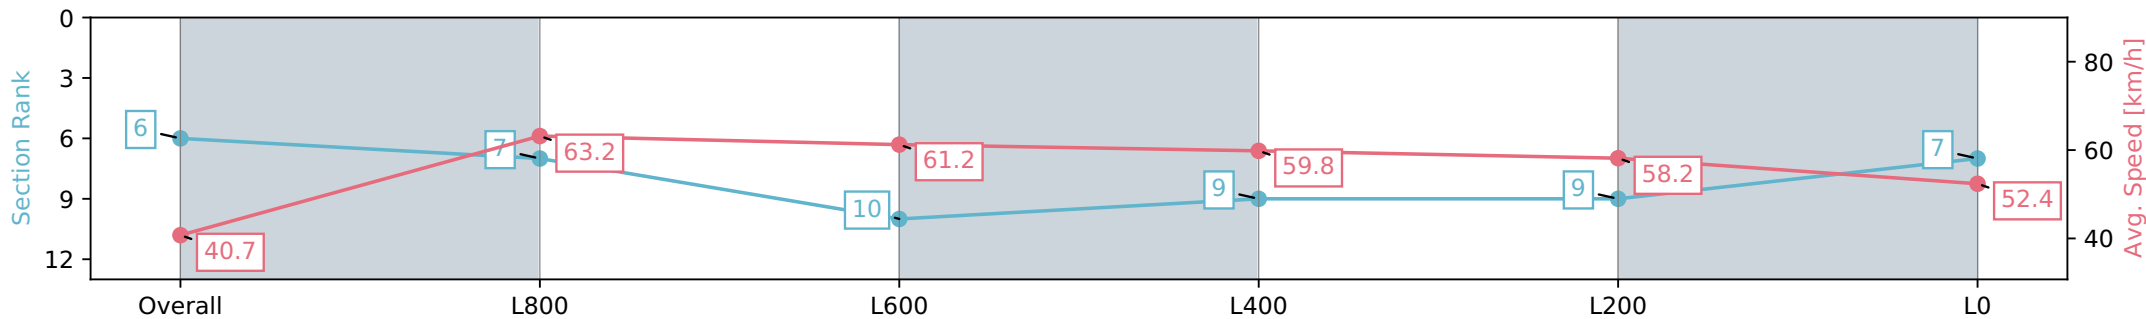

Gawler SA - Professional
 Race 2: Sportsbet Fast Form Maiden Plate - 1100m
 26 June 2024 - 12:20PM
 Track Rating: Heavy 9, Weather: Overcast, Rail Position: +5m Entire

Section	Overall	L800	L600	L400	L200	L0
Section Times	1:10.56 [6] (0:08.85)	1:01.71 [7] (0:11.44)	0:50.27 [10] (0:11.87)	0:38.40 [9] (0:12.15)	0:26.25 [9] (0:12.50)	0:13.75 [7] (0:13.75)
Average Speed [km/h]	40.7	63.2	61.2	59.8	58.2	52.4
Top Speed [km/h]	59.9	64.4	62.8	61.6	59.6	57.3
Avg. Dist. to Rail [m]	1.8	1.5	1.7	2.2	5.7	8.2
Avg. Stride Freq. [Hz]	2.4	2.6	2.5	2.4	2.4	2.4
Avg. Stride Length [m]	4.4	6.8	6.8	6.9	6.7	6.2