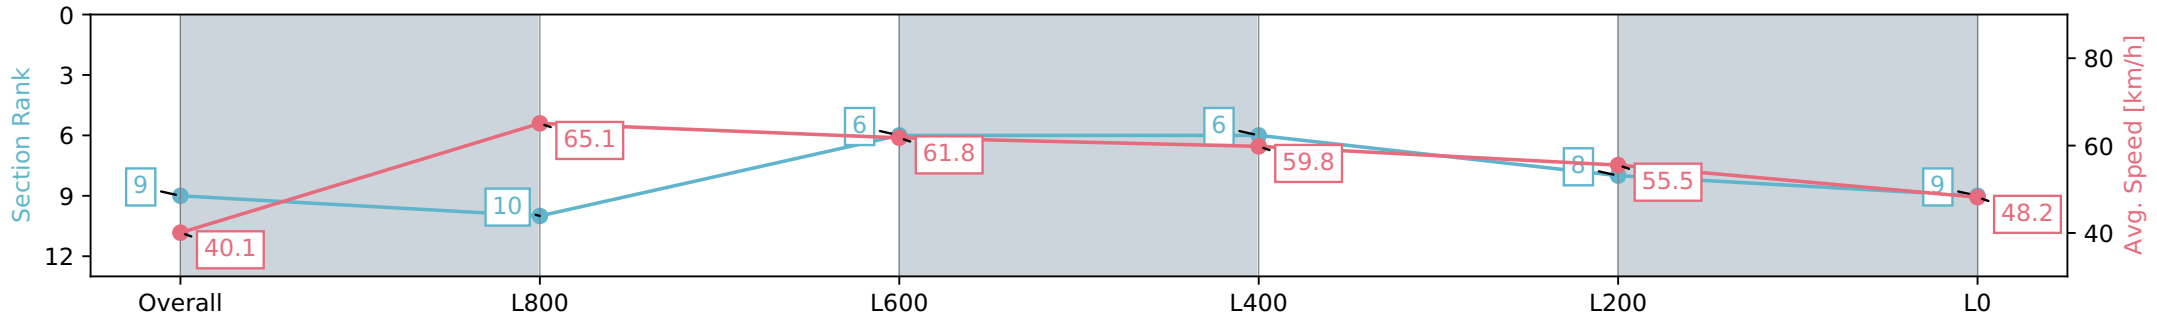

Gawler SA - Professional
Race 2: Sportsbet Fast Form Maiden Plate - 1100m

26 June 2024 - 12:20PM

Track Rating: Heavy 9, Weather: Overcast, Rail Position: +5m Entire

Section	Overall	L800	L600	L400	L200	L0
Section Times	1:10.92 [8] (0:08.77)	1:02.15 [5] (0:11.40)	0:50.75 [7] (0:12.13)	0:38.62 [10] (0:12.34)	0:26.28 [10] (0:12.67)	0:13.61 [10] (0:13.61)
Average Speed [km/h]	41.1	64.0	60.6	59.1	57.2	52.9
Top Speed [km/h]	60.2	66.4	61.9	60.2	58.2	55.6
Avg. Dist. to Rail [m]	8.5	4.2	3.3	3.3	3.8	4.8
Avg. Stride Freq. [Hz]	2.4	2.5	2.4	2.4	2.3	2.3
Avg. Stride Length [m]	4.6	7.0	6.9	6.8	6.8	6.4

- [] Ranking at each section and finish
- :-:- No data available at this section
- NA No data available

Horse/Jockey Name	GOLDE 'N' FIRE/Todd Pannell
Finish Rank	9
Fastest Section Time (Section)	0:11.17 (L1000)
Top Speed [km/h] (Section)	67.6 (Overall)
Race State	Finished

Gawler SA - Professional
Race 2: Sportsbet Fast Form Maiden Plate - 1100m

26 June 2024 - 12:20PM

Track Rating: Heavy 9, Weather: Overcast, Rail Position: +5m Entire

Section	Overall	L800	L600	L400	L200	L0
Section Times	1:12.14 [9] (0:08.98)	1:03.16 [10] (0:11.17)	0:51.99 [6] (0:11.81)	0:40.18 [6] (0:12.15)	0:28.03 [8] (0:13.05)	0:14.98 [9] (0:14.98)
Average Speed [km/h]	40.1	65.1	61.8	59.8	55.5	48.2
Top Speed [km/h]	60.3	67.6	63.1	60.7	58.3	52.7
Avg. Dist. to Rail [m]	2.4	3.0	2.4	2.1	4.2	5.6
Avg. Stride Freq. [Hz]	2.4	2.6	2.5	2.5	2.4	2.3
Avg. Stride Length [m]	4.4	6.9	6.8	6.5	6.4	5.9