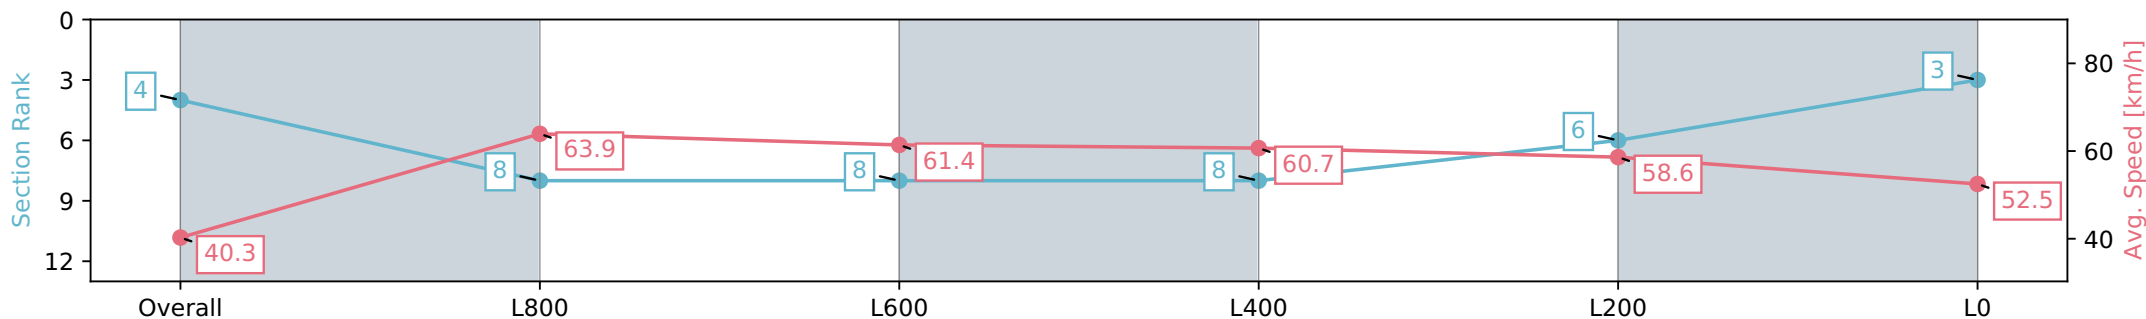

Gawler SA - Professional
 Race 2: Sportsbet Fast Form Maiden Plate - 1100m
 26 June 2024 - 12:20PM
 Track Rating: Heavy 9, Weather: Overcast, Rail Position: +5m Entire

Section	Overall	L800	L600	L400	L200	L0
Section Times	1:09.97 [4] (0:08.94)	1:01.03 [8] (0:11.27)	0:49.76 [8] (0:11.91)	0:37.85 [8] (0:11.86)	0:25.99 [6] (0:12.27)	0:13.72 [3] (0:13.72)
Average Speed [km/h]	40.3	63.9	61.4	60.7	58.6	52.5
Top Speed [km/h]	61.9	65.0	63.1	62.4	61.2	55.2
Avg. Dist. to Rail [m]	0.9	0.9	1.9	0.4	1.1	2.2
Avg. Stride Freq. [Hz]	2.4	2.5	2.4	2.4	2.4	2.3
Avg. Stride Length [m]	4.5	7.1	7.0	7.0	6.9	6.4