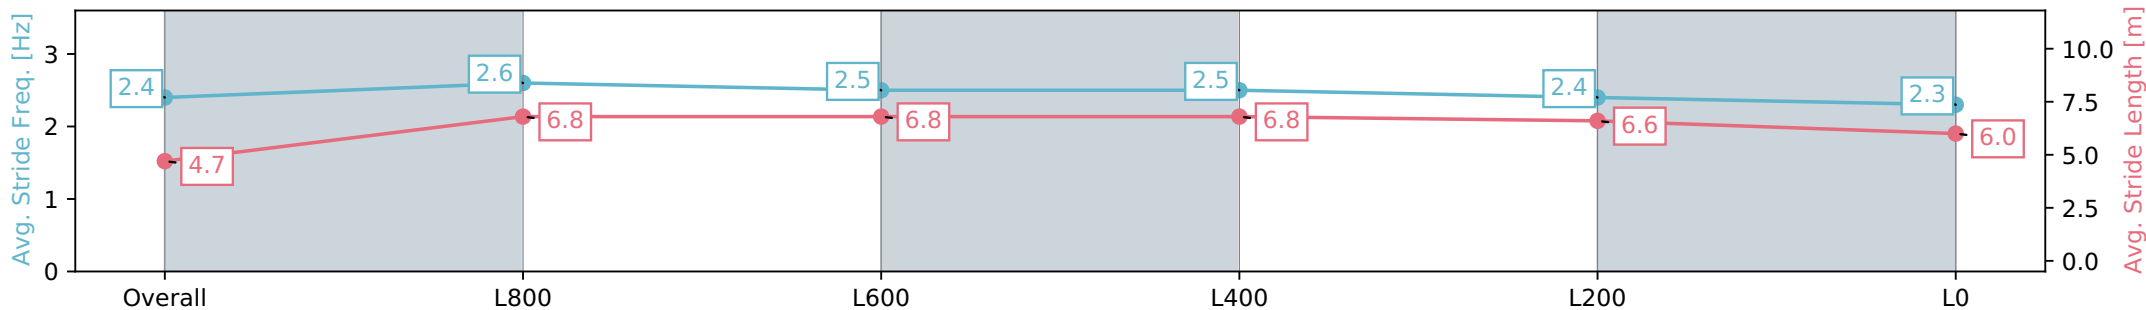

- [] Ranking at each section and finish
- :-:- No data available at this section
- NA No data available

Horse/Jockey Name	ANDAMOOKA/Caitlyn Munro
Finish Rank	7
Fastest Section Time (Section)	0:11.55 (L1000)
Top Speed [km/h] (Section)	64.1 (Overall)
Race State	Finished

Gawler SA - Professional
 Race 2: Sportsbet Fast Form Maiden Plate - 1100m
 26 June 2024 - 12:20PM
 Track Rating: Heavy 9, Weather: Overcast, Rail Position: +5m Entire

Section	Overall	L800	L600	L400	L200	L0
Section Times	1:10.73 [7] (0:08.51)	1:02.22 [3] (0:11.55)	0:50.67 [4] (0:11.83)	0:38.84 [4] (0:12.03)	0:26.81 [5] (0:12.55)	0:14.26 [5] (0:14.26)
Average Speed [km/h]	42.6	62.7	61.5	59.8	57.6	50.5
Top Speed [km/h]	62.2	64.1	63.3	61.2	60.0	54.7
Avg. Dist. to Rail [m]	7.3	3.7	1.4	0.2	2.9	3.9
Avg. Stride Freq. [Hz]	2.4	2.6	2.5	2.5	2.4	2.3
Avg. Stride Length [m]	4.7	6.8	6.8	6.8	6.6	6.0