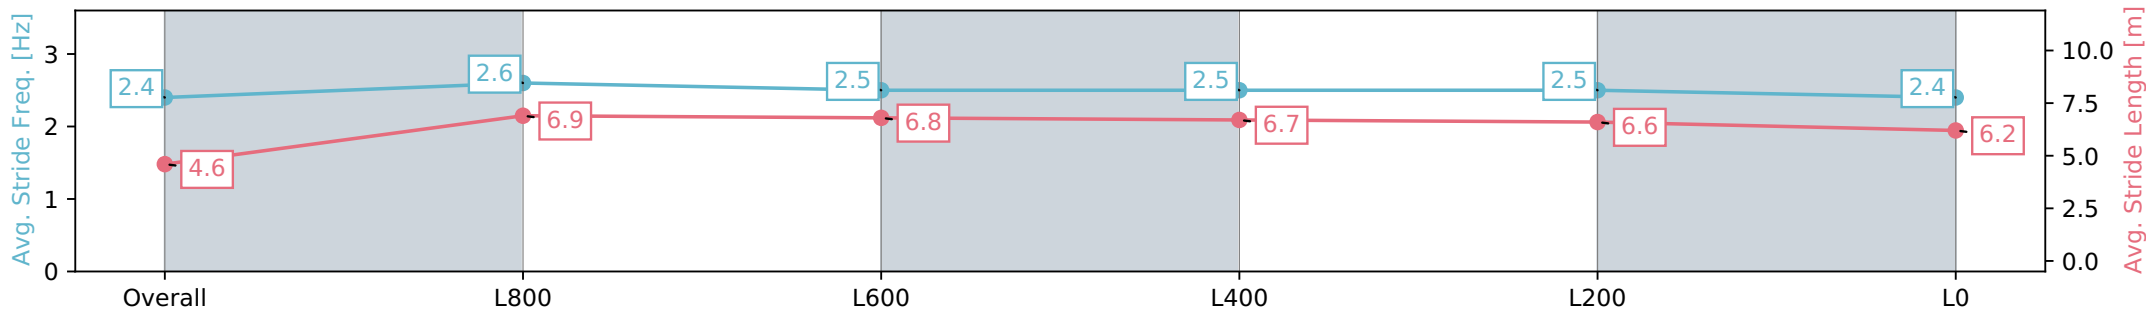

26 June 2024 - 12:20PM

Track Rating: Heavy 9, Weather: Overcast, Rail Position: +5m Entire

Section	Overall	L800	L600	L400	L200	L0
Section Times	1:09.38 [1] (0:08.64)	1:00.74 [4] (0:11.30)	0:49.44 [3] (0:11.77)	0:37.67 [3] (0:12.01)	0:25.66 [3] (0:12.16)	0:13.50 [2] (0:13.50)
Average Speed [km/h]	41.6	63.8	61.3	59.9	59.4	53.5
Top Speed [km/h]	62.1	64.6	62.4	60.9	61.4	56.6
Avg. Dist. to Rail [m]	2.9	0.2	0.2	0.2	3.8	6.3
Avg. Stride Freq. [Hz]	2.4	2.6	2.5	2.5	2.5	2.4
Avg. Stride Length [m]	4.6	6.9	6.8	6.7	6.6	6.2