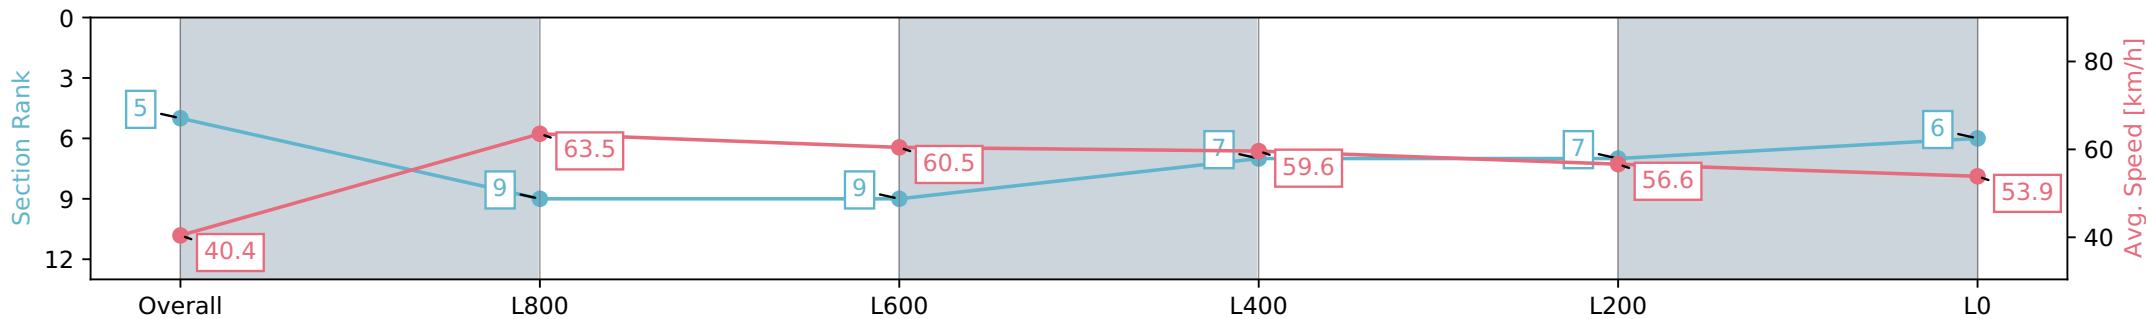

Gawler SA - Professional
 Race 2: Sportsbet Fast Form Maiden Plate - 1100m
 26 June 2024 - 12:20PM
 Track Rating: Heavy 9, Weather: Overcast, Rail Position: +5m Entire

Section	Overall	L800	L600	L400	L200	L0
Section Times	1:10.12 [5] (0:08.95)	1:01.17 [9] (0:11.33)	0:49.84 [9] (0:11.70)	0:38.14 [7] (0:12.03)	0:26.11 [7] (0:12.72)	0:13.39 [6] (0:13.39)
Average Speed [km/h]	40.4	63.5	60.5	59.6	56.6	53.9
Top Speed [km/h]	63.6	64.6	62.2	59.9	59.4	56.1
Avg. Dist. to Rail [m]	2.9	0.5	2.4	1.2	2.6	6.3
Avg. Stride Freq. [Hz]	2.4	2.5	2.5	2.4	2.3	2.3
Avg. Stride Length [m]	4.4	7.0	6.8	6.8	6.7	6.4