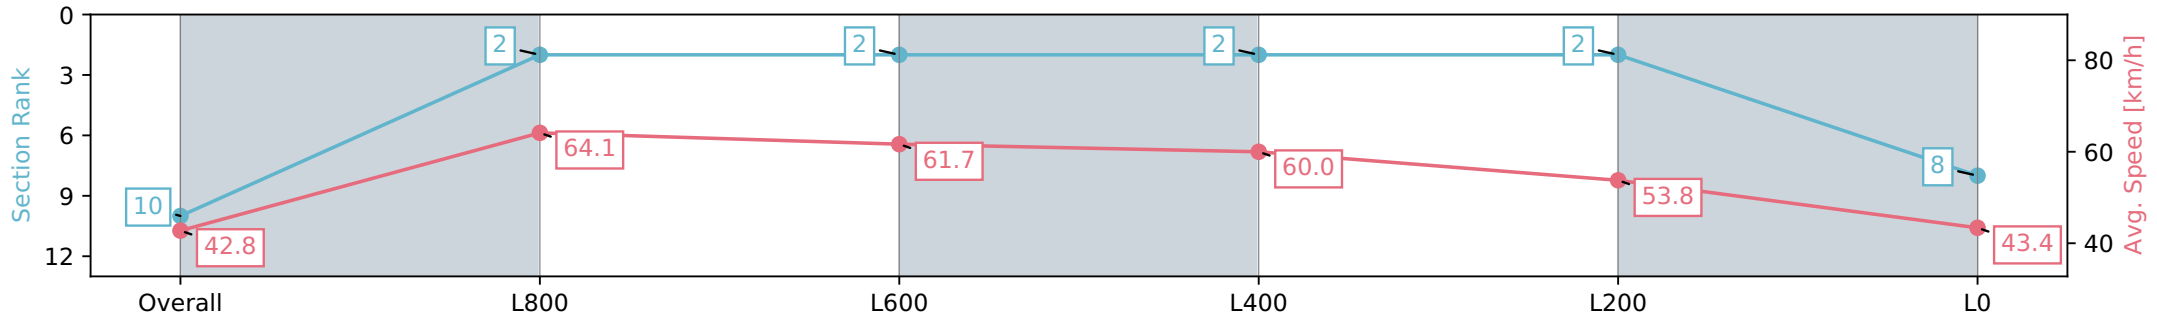

Gawler SA - Professional
Race 2: Sportsbet Fast Form Maiden Plate - 1100m

26 June 2024 - 12:20PM

Track Rating: Heavy 9, Weather: Overcast, Rail Position: +5m Entire

Section	Overall	L800	L600	L400	L200	L0
Section Times	1:12.14 [9] (0:08.98)	1:03.16 [10] (0:11.17)	0:51.99 [6] (0:11.81)	0:40.18 [6] (0:12.15)	0:28.03 [8] (0:13.05)	0:14.98 [9] (0:14.98)
Average Speed [km/h]	40.1	65.1	61.8	59.8	55.5	48.2
Top Speed [km/h]	60.3	67.6	63.1	60.7	58.3	52.7
Avg. Dist. to Rail [m]	2.4	3.0	2.4	2.1	4.2	5.6
Avg. Stride Freq. [Hz]	2.4	2.6	2.5	2.5	2.4	2.3
Avg. Stride Length [m]	4.4	6.9	6.8	6.5	6.4	5.9

- [] Ranking at each section and finish
- :-:- No data available at this section
- NA No data available

Horse/Jockey Name	PRESTO DENARO/Jade Doyle
Finish Rank	10
Fastest Section Time (Section)	0:11.27 (L1000)
Top Speed [km/h] (Section)	64.6 (Overall)
Race State	Finished

Gawler SA - Professional
 Race 2: Sportsbet Fast Form Maiden Plate - 1100m
 26 June 2024 - 12:20PM
 Track Rating: Heavy 9, Weather: Overcast, Rail Position: +5m Entire

Section	Overall	L800	L600	L400	L200	L0
Section Times	1:13.66 [10] (0:08.47)	1:05.19 [2] (0:11.27)	0:53.92 [2] (0:11.83)	0:42.09 [2] (0:12.03)	0:30.06 [2] (0:13.48)	0:16.58 [8] (0:16.57)
Average Speed [km/h]	42.8	64.1	61.7	60.0	53.8	43.4
Top Speed [km/h]	63.7	64.6	62.7	61.3	60.5	49.2
Avg. Dist. to Rail [m]	5.0	1.3	2.0	1.4	3.1	3.2
Avg. Stride Freq. [Hz]	2.4	2.6	2.6	2.5	2.4	2.2
Avg. Stride Length [m]	4.6	6.8	6.7	6.6	6.2	5.4