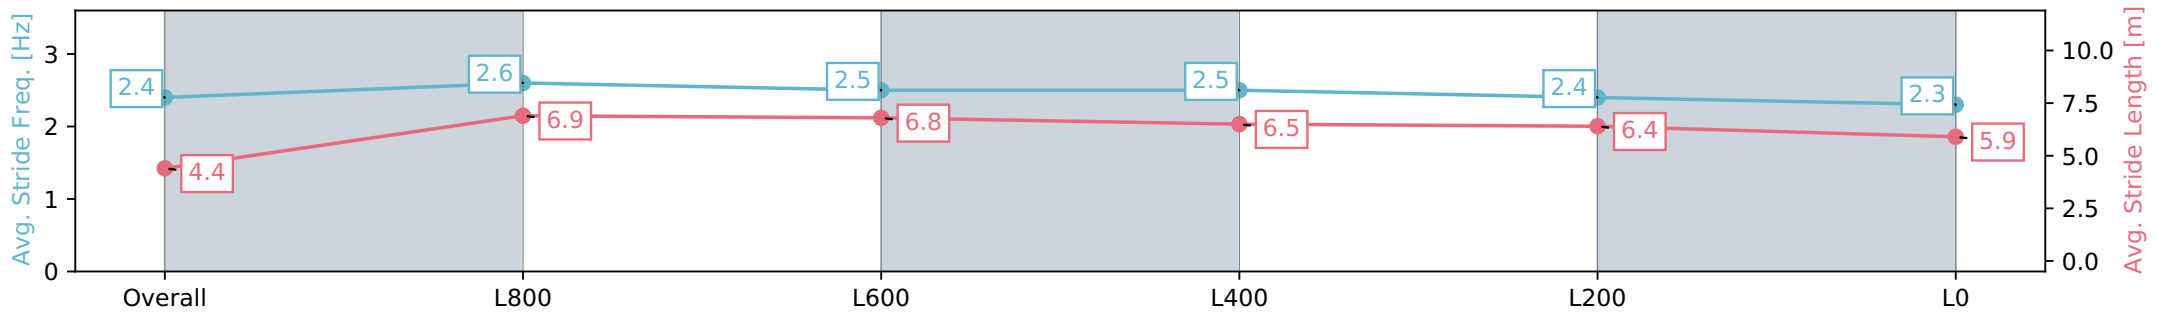

Gawler SA - Professional
Race 2: Sportsbet Fast Form Maiden Plate - 1100m

26 June 2024 - 12:20PM

Track Rating: Heavy 9, Weather: Overcast, Rail Position: +5m Entire

Section	Overall	L800	L600	L400	L200	L0
Section Times	1:10.92 [8] (0:08.77)	1:02.15 [5] (0:11.40)	0:50.75 [7] (0:12.13)	0:38.62 [10] (0:12.34)	0:26.28 [10] (0:12.67)	0:13.61 [10] (0:13.61)
Average Speed [km/h]	41.1	64.0	60.6	59.1	57.2	52.9
Top Speed [km/h]	60.2	66.4	61.9	60.2	58.2	55.6
Avg. Dist. to Rail [m]	8.5	4.2	3.3	3.3	3.8	4.8
Avg. Stride Freq. [Hz]	2.4	2.5	2.4	2.4	2.3	2.3
Avg. Stride Length [m]	4.6	7.0	6.9	6.8	6.8	6.4

- [] Ranking at each section and finish
- :-:- No data available at this section
- NA No data available

Horse/Jockey Name	GOLDE 'N' FIRE/Todd Pannell
Finish Rank	9
Fastest Section Time (Section)	0:11.17 (L1000)
Top Speed [km/h] (Section)	67.6 (Overall)
Race State	Finished

Gawler SA - Professional
Race 2: Sportsbet Fast Form Maiden Plate - 1100m

26 June 2024 - 12:20PM

Track Rating: Heavy 9, Weather: Overcast, Rail Position: +5m Entire

Section	Overall	L800	L600	L400	L200	L0
Section Times	1:12.14 [9] (0:08.98)	1:03.16 [10] (0:11.17)	0:51.99 [6] (0:11.81)	0:40.18 [6] (0:12.15)	0:28.03 [8] (0:13.05)	0:14.98 [9] (0:14.98)
Average Speed [km/h]	40.1	65.1	61.8	59.8	55.5	48.2
Top Speed [km/h]	60.3	67.6	63.1	60.7	58.3	52.7
Avg. Dist. to Rail [m]	2.4	3.0	2.4	2.1	4.2	5.6
Avg. Stride Freq. [Hz]	2.4	2.6	2.5	2.5	2.4	2.3
Avg. Stride Length [m]	4.4	6.9	6.8	6.5	6.4	5.9