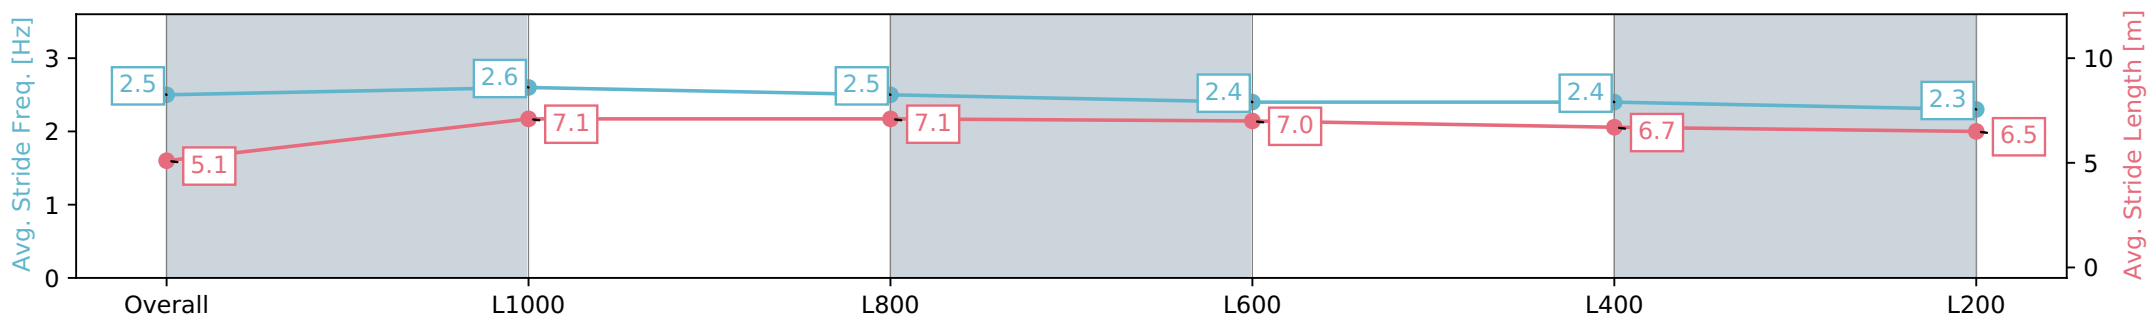

Gawler SA - Professional
 Race 7: Coopers Brewery Colts, Geldings & Entires Rating
 0 - 56 Handicap - 1200m

10 June 2024 - 4:15PM

Track Rating: Soft 5, Weather: Overcast, Rail Position: True

Section	Overall	L1000	L800	L600	L400	L200
Section Times	1:14.10 [8] (0:14.47)	0:59.63 [1] (0:10.77)	0:48.86 [1] (0:11.55)	0:37.31 [1] (0:11.80)	0:25.51 [1] (0:12.28)	0:13.22 [4] (0:13.22)
Average Speed [km/h]	49.7	67.3	62.9	61.2	58.4	54.6
Top Speed [km/h]	66.2	69.5	64.0	62.0	59.7	56.6
Avg. Dist. to Rail [m]	8.9	3.2	1.1	0.6	0.5	0.9
Avg. Stride Freq. [Hz]	2.5	2.6	2.5	2.4	2.4	2.3
Avg. Stride Length [m]	5.1	7.1	7.1	7.0	6.7	6.5