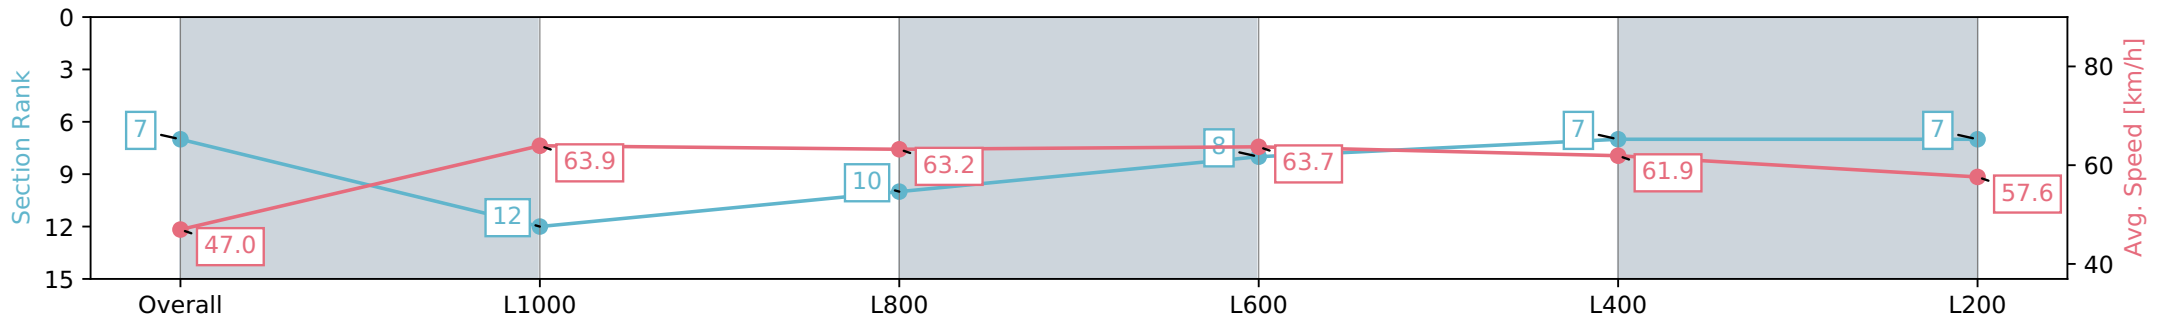

Horse/Jockey Name	DUBAI NIGHTS/Tala Hutchinson
Finish Rank	7
Fastest Section Time (Section)	0:11.27 (L1000)
Top Speed [km/h] (Section)	64.8 (Overall)
Race State	Finished

Gawler SA - Professional
Race 7: Coopers Brewery Colts, Geldings & Entires Rating
0 - 56 Handicap - 1200m
10 June 2024 - 4:15PM
Track Rating: Soft 5, Weather: Overcast, Rail Position: True

Section	Overall	L1000	L800	L600	L400	L200
Section Times	1:13.67 [7] (0:15.41)	0:58.26 [12] (0:11.27)	0:46.99 [10] (0:11.32)	0:35.67 [8] (0:11.44)	0:24.23 [7] (0:11.75)	0:12.48 [7] (0:12.48)
Average Speed [km/h]	47.0	63.9	63.2	63.7	61.9	57.6
Top Speed [km/h]	63.0	64.8	63.7	64.1	63.5	60.4
Avg. Dist. to Rail [m]	6.3	0.8	0.9	2.7	5.8	6.5
Avg. Stride Freq. [Hz]	2.2	2.2	2.3	2.3	2.3	2.2
Avg. Stride Length [m]	5.7	7.9	7.8	7.7	7.6	7.2

Report Created: Mon 10 June 2024 17:09:40 GMT+10 (Note: Timing is based on positional data)

- [ ] Ranking at each section and finish
- -:-:- No data available at this section
- NA No data available