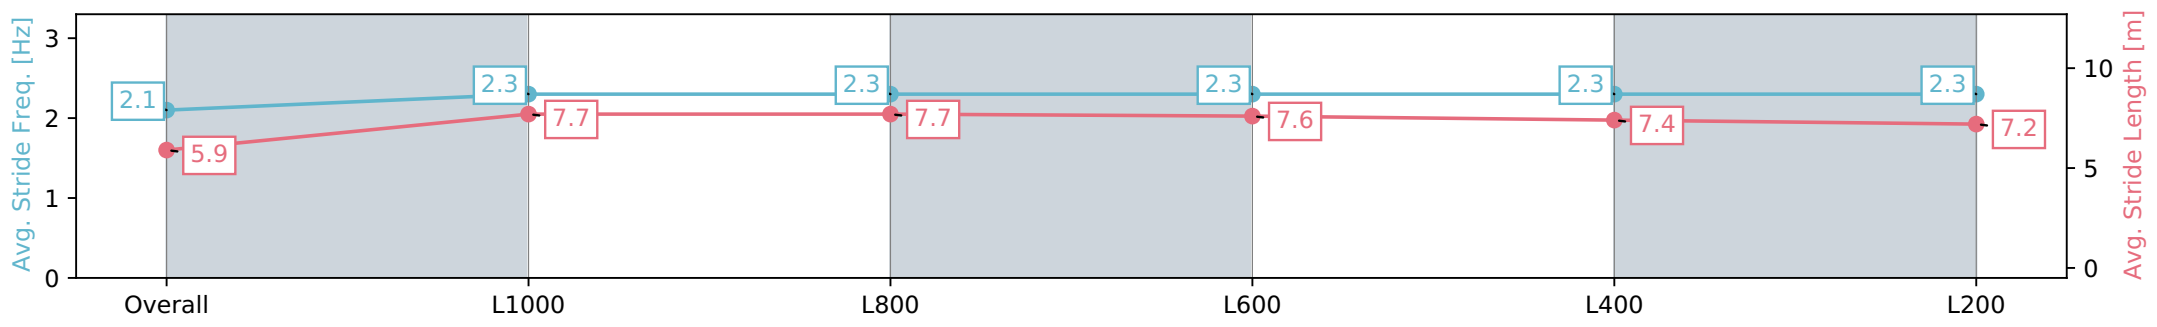

Gawler SA - Professional
 Race 7: Coopers Brewery Colts, Geldings & Entires Rating
 0 - 56 Handicap - 1200m
 10 June 2024 - 4:15PM
 Track Rating: Soft 5, Weather: Overcast, Rail Position: True

Section	Overall	L1000	L800	L600	L400	L200
Section Times	1:13.56 [5] (0:15.37)	0:58.19 [11] (0:11.36)	0:46.83 [11] (0:11.56)	0:35.26 [12] (0:11.38)	0:23.88 [11] (0:11.63)	0:12.25 [9] (0:12.25)
Average Speed [km/h]	46.9	63.8	63.2	64.0	62.7	58.5
Top Speed [km/h]	61.2	64.5	63.6	64.5	63.9	60.3
Avg. Dist. to Rail [m]	4.9	2.5	2.5	2.4	5.9	7.8
Avg. Stride Freq. [Hz]	2.1	2.3	2.3	2.3	2.3	2.3
Avg. Stride Length [m]	5.9	7.7	7.7	7.6	7.4	7.2