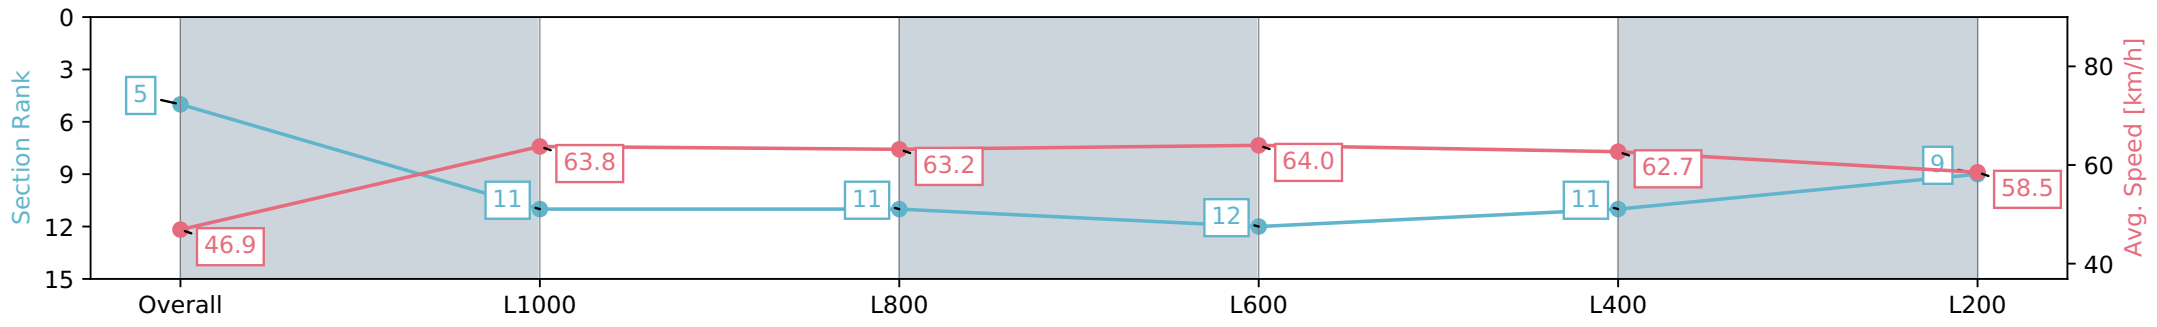

Gawler SA - Professional
 Race 7: Coopers Brewery Colts, Geldings & Entires Rating
 0 - 56 Handicap - 1200m
 10 June 2024 - 4:15PM
 Track Rating: Soft 5, Weather: Overcast, Rail Position: True

Section	Overall	L1000	L800	L600	L400	L200
Section Times	1:13.56 [5] (0:15.37)	0:58.19 [11] (0:11.36)	0:46.83 [11] (0:11.56)	0:35.26 [12] (0:11.38)	0:23.88 [11] (0:11.63)	0:12.25 [9] (0:12.25)
Average Speed [km/h]	46.9	63.8	63.2	64.0	62.7	58.5
Top Speed [km/h]	61.2	64.5	63.6	64.5	63.9	60.3
Avg. Dist. to Rail [m]	4.9	2.5	2.5	2.4	5.9	7.8
Avg. Stride Freq. [Hz]	2.1	2.3	2.3	2.3	2.3	2.3
Avg. Stride Length [m]	5.9	7.7	7.7	7.6	7.4	7.2