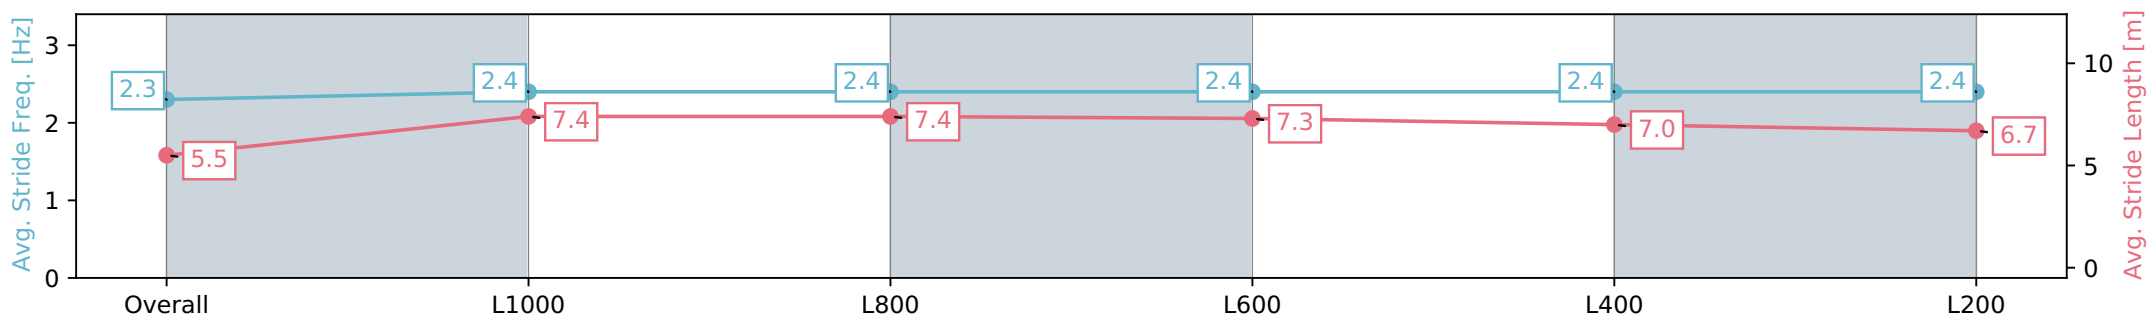

Gawler SA - Professional
 Race 7: Coopers Brewery Colts, Geldings & Entires Rating
 0 - 56 Handicap - 1200m

10 June 2024 - 4:15PM

Track Rating: Soft 5, Weather: Overcast, Rail Position: True

Section	Overall	L1000	L800	L600	L400	L200
Section Times	1:13.38 [3] (0:14.84)	0:58.54 [4] (0:11.30)	0:47.24 [5] (0:11.34)	0:35.90 [5] (0:11.54)	0:24.36 [5] (0:11.78)	0:12.58 [3] (0:12.57)
Average Speed [km/h]	48.6	63.5	63.5	62.7	61.8	57.2
Top Speed [km/h]	63.8	64.5	64.2	63.7	62.7	60.2
Avg. Dist. to Rail [m]	6.4	0.8	0.4	1.6	4.4	6.1
Avg. Stride Freq. [Hz]	2.3	2.4	2.4	2.4	2.4	2.4
Avg. Stride Length [m]	5.5	7.4	7.4	7.3	7.0	6.7