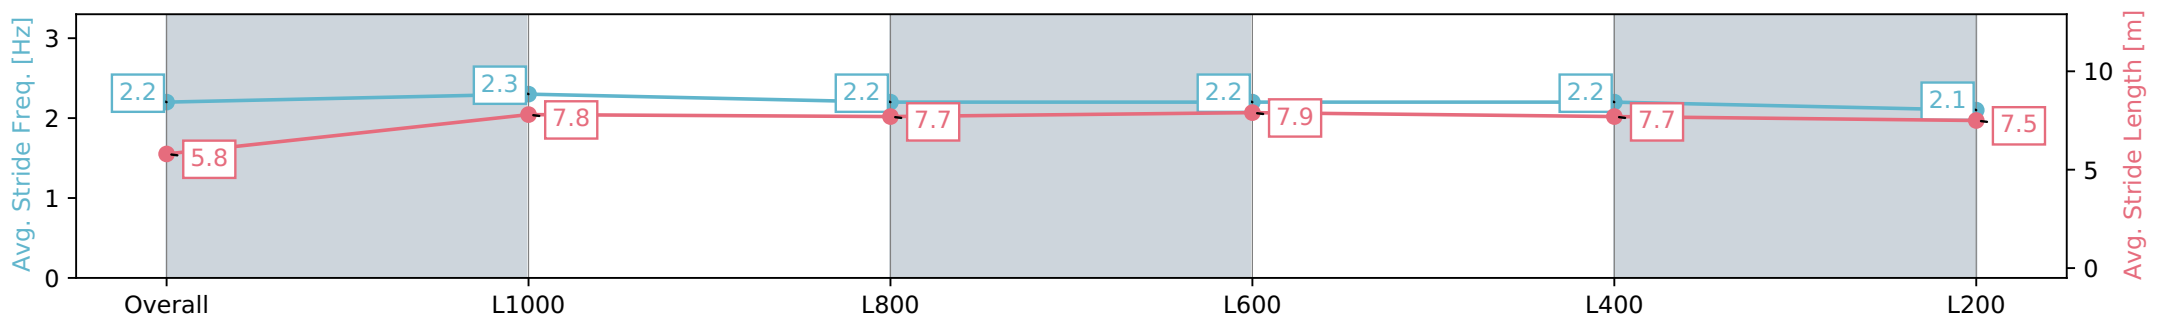

Horse/Jockey Name	COVERED CALL/Caitlyn Munro
Finish Rank	4
Fastest Section Time (Section)	0:11.41 (L1000)
Top Speed [km/h] (Section)	64.0 (Overall)
Race State	Finished

Gawler SA - Professional
Race 7: Coopers Brewery Colts, Geldings & Entires Rating
0 - 56 Handicap - 1200m
10 June 2024 - 4:15PM
Track Rating: Soft 5, Weather: Overcast, Rail Position: True

Section	Overall	L1000	L800	L600	L400	L200
Section Times	1:13.49 [4] (0:15.10)	0:58.39 [8] (0:11.41)	0:46.98 [8] (0:11.52)	0:35.46 [9] (0:11.41)	0:24.05 [8] (0:11.63)	0:12.42 [6] (0:12.42)
Average Speed [km/h]	47.7	63.4	62.2	63.2	62.1	57.9
Top Speed [km/h]	62.9	64.0	63.1	63.4	63.4	60.5
Avg. Dist. to Rail [m]	2.9	1.2	0.3	0.6	2.6	4.8
Avg. Stride Freq. [Hz]	2.2	2.3	2.2	2.2	2.2	2.1
Avg. Stride Length [m]	5.8	7.8	7.7	7.9	7.7	7.5

Report Created: Mon 10 June 2024 17:09:32 GMT+10 (Note: Timing is based on positional data)

- [ ] Ranking at each section and finish
- -:-:- No data available at this section
- NA No data available