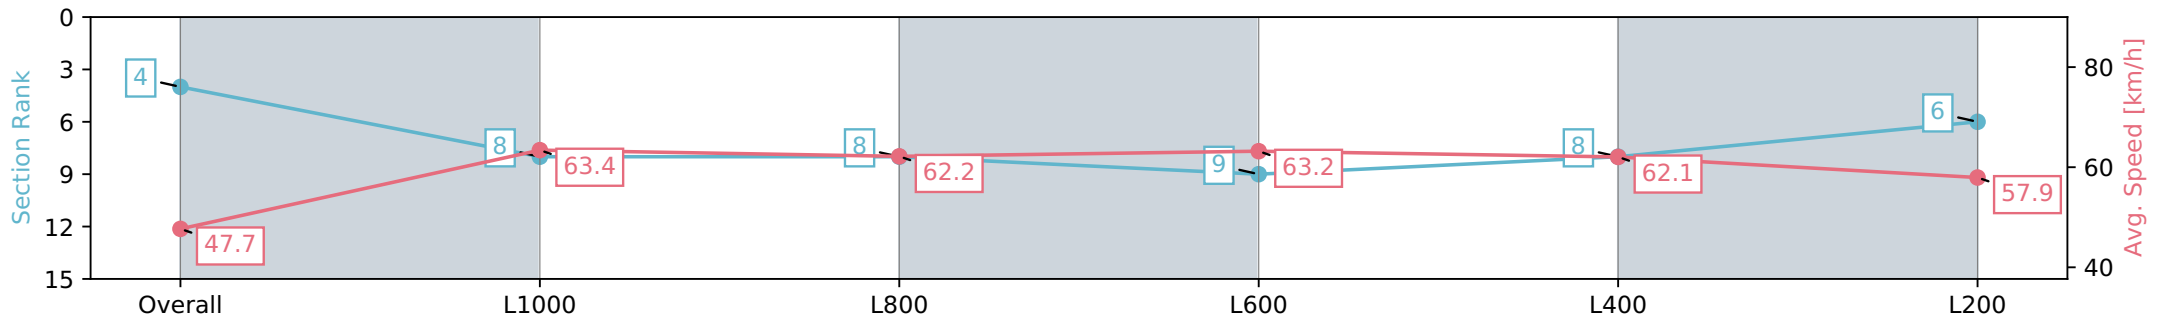

Gawler SA - Professional
 Race 7: Coopers Brewery Colts, Geldings & Entires Rating
 0 - 56 Handicap - 1200m
 10 June 2024 - 4:15PM
 Track Rating: Soft 5, Weather: Overcast, Rail Position: True

Section	Overall	L1000	L800	L600	L400	L200
Section Times	1:13.49 [4] (0:15.10)	0:58.39 [8] (0:11.41)	0:46.98 [8] (0:11.52)	0:35.46 [9] (0:11.41)	0:24.05 [8] (0:11.63)	0:12.42 [6] (0:12.42)
Average Speed [km/h]	47.7	63.4	62.2	63.2	62.1	57.9
Top Speed [km/h]	62.9	64.0	63.1	63.4	63.4	60.5
Avg. Dist. to Rail [m]	2.9	1.2	0.3	0.6	2.6	4.8
Avg. Stride Freq. [Hz]	2.2	2.3	2.2	2.2	2.2	2.1
Avg. Stride Length [m]	5.8	7.8	7.7	7.9	7.7	7.5