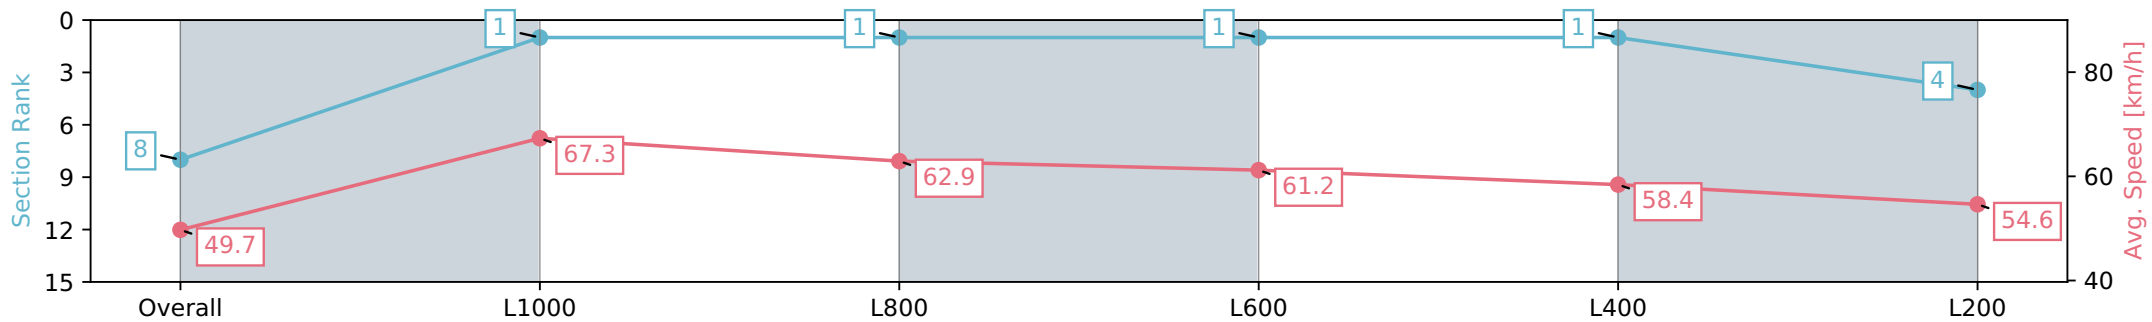

Horse/Jockey Name	COMMANDING REIGN/Anna Jordsgjo
Finish Rank	8
Fastest Section Time (Section)	0:10.77 (L1000)
Top Speed [km/h] (Section)	69.5 (Overall)
Race State	Finished

Gawler SA - Professional
Race 7: Coopers Brewery Colts, Geldings & Entires Rating
0 - 56 Handicap - 1200m

10 June 2024 - 4:15PM

Track Rating: Soft 5, Weather: Overcast, Rail Position: True

Section	Overall	L1000	L800	L600	L400	L200
Section Times	1:14.10 [8] (0:14.47)	0:59.63 [1] (0:10.77)	0:48.86 [1] (0:11.55)	0:37.31 [1] (0:11.80)	0:25.51 [1] (0:12.28)	0:13.22 [4] (0:13.22)
Average Speed [km/h]	49.7	67.3	62.9	61.2	58.4	54.6
Top Speed [km/h]	66.2	69.5	64.0	62.0	59.7	56.6
Avg. Dist. to Rail [m]	8.9	3.2	1.1	0.6	0.5	0.9
Avg. Stride Freq. [Hz]	2.5	2.6	2.5	2.4	2.4	2.3
Avg. Stride Length [m]	5.1	7.1	7.1	7.0	6.7	6.5

- [ ] Ranking at each section and finish
- -:-:- No data available at this section
- NA No data available