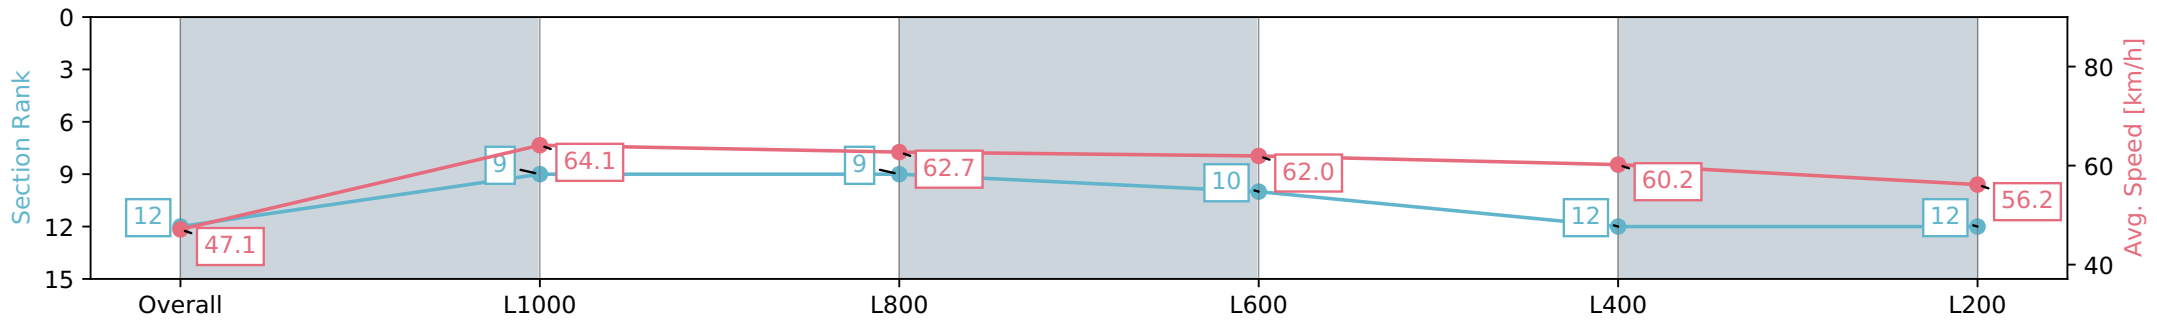

Horse/Jockey Name	NOT A SINGLE BID/Samuel Payne
Finish Rank	12
Fastest Section Time (Section)	0:11.26 (L1000)
Top Speed [km/h] (Section)	65.3 (Overall)
Race State	Finished

Gawler SA - Professional
Race 7: Coopers Brewery Colts, Geldings & Entires Rating
0 - 56 Handicap - 1200m
10 June 2024 - 4:15PM
Track Rating: Soft 5, Weather: Overcast, Rail Position: True

Section	Overall	L1000	L800	L600	L400	L200
Section Times	1:14.69 [12] (0:15.35)	0:59.34 [9] (0:11.26)	0:48.08 [9] (0:11.48)	0:36.60 [10] (0:11.70)	0:24.90 [12] (0:12.12)	0:12.78 [12] (0:12.78)
Average Speed [km/h]	47.1	64.1	62.7	62.0	60.2	56.2
Top Speed [km/h]	62.3	65.3	62.9	62.7	60.9	59.2
Avg. Dist. to Rail [m]	7.7	1.5	0.4	1.8	5.8	8.5
Avg. Stride Freq. [Hz]	2.3	2.4	2.4	2.3	2.4	2.3
Avg. Stride Length [m]	5.4	7.5	7.3	7.3	7.1	6.8

Report Created: Mon 10 June 2024 17:09:52 GMT+10 (Note: Timing is based on positional data)

- [ ] Ranking at each section and finish
- -:-:- No data available at this section
- NA No data available