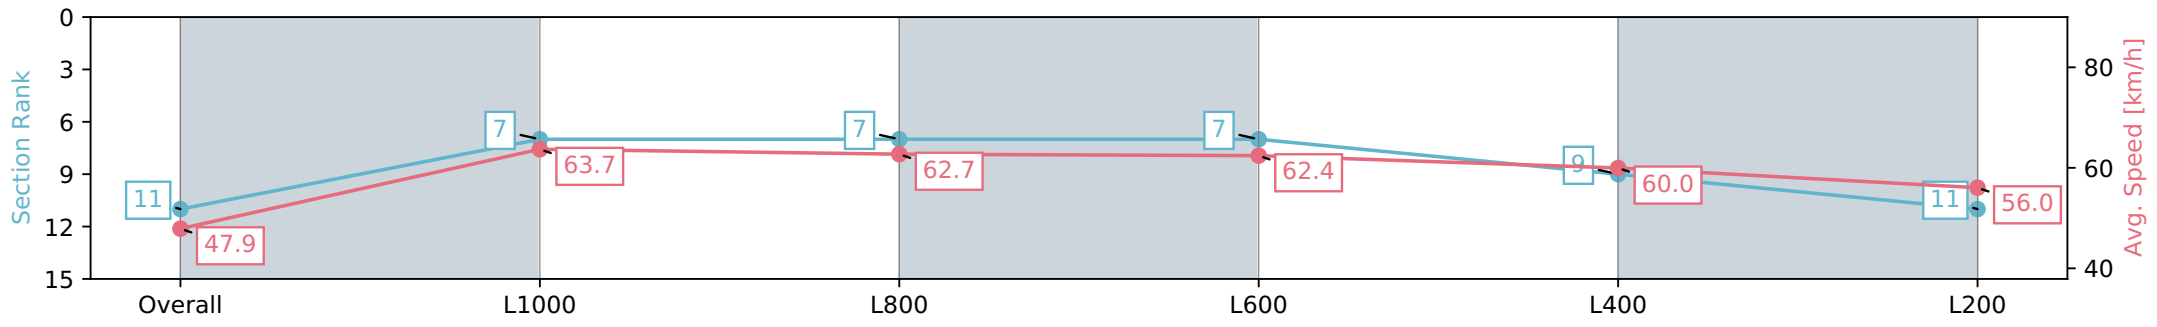

Horse/Jockey Name	IMPERIAL SEAL/Teagan Voorham
Finish Rank	11
Fastest Section Time (Section)	0:11.34 (L1000)
Top Speed [km/h] (Section)	64.5 (Overall)
Race State	Finished

Gawler SA - Professional
Race 7: Coopers Brewery Colts, Geldings & Entires Rating
0 - 56 Handicap - 1200m
10 June 2024 - 4:15PM
Track Rating: Soft 5, Weather: Overcast, Rail Position: True

Section	Overall	L1000	L800	L600	L400	L200
Section Times	1:14.47 [11] (0:15.03)	0:59.44 [7] (0:11.34)	0:48.10 [7] (0:11.53)	0:36.57 [7] (0:11.62)	0:24.95 [9] (0:12.07)	0:12.88 [11] (0:12.88)
Average Speed [km/h]	47.9	63.7	62.7	62.4	60.0	56.0
Top Speed [km/h]	63.1	64.5	63.2	63.3	61.3	57.9
Avg. Dist. to Rail [m]	5.0	2.0	0.8	1.5	4.1	6.9
Avg. Stride Freq. [Hz]	2.2	2.2	2.3	2.3	2.2	2.1
Avg. Stride Length [m]	5.7	7.9	7.8	7.7	7.6	7.3

[ ] Ranking at each section and finish
-:-:- No data available at this section
NA No data available