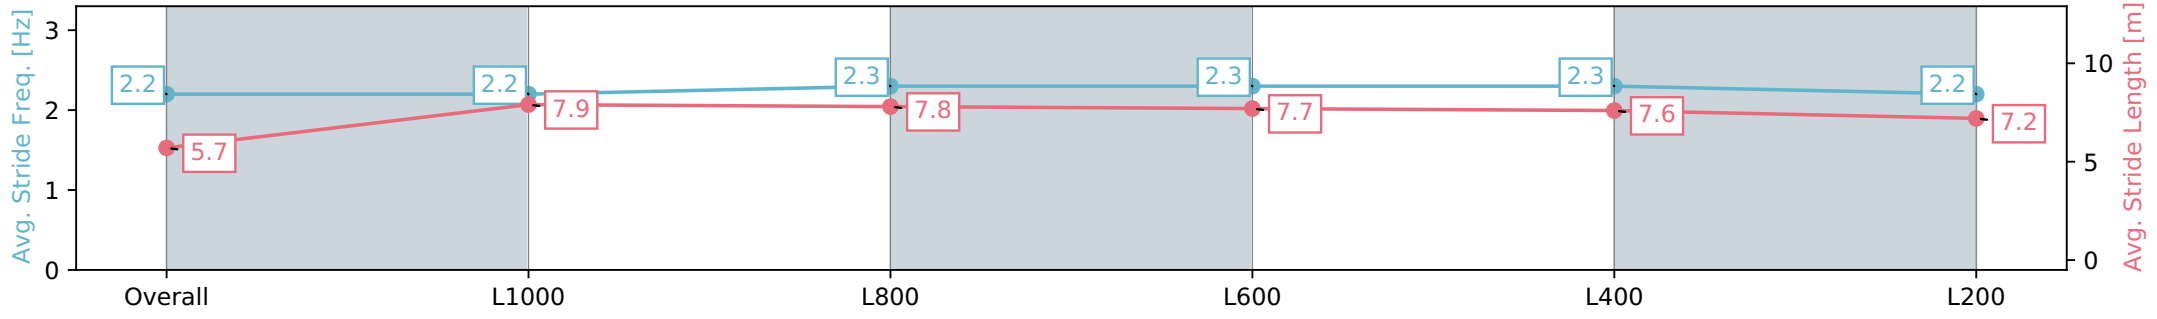

- [] Ranking at each section and finish
- :-:- No data available at this section
- NA No data available

Horse/Jockey Name	DUBAI NIGHTS/Tala Hutchinson
Finish Rank	7
Fastest Section Time (Section)	0:11.27 (L1000)
Top Speed [km/h] (Section)	64.8 (Overall)
Race State	Finished

Gawler SA - Professional
 Race 7: Coopers Brewery Colts, Geldings & Entires Rating
 0 - 56 Handicap - 1200m
 10 June 2024 - 4:15PM
 Track Rating: Soft 5, Weather: Overcast, Rail Position: True

Section	Overall	L1000	L800	L600	L400	L200
Section Times	1:13.67 [7] (0:15.41)	0:58.26 [12] (0:11.27)	0:46.99 [10] (0:11.32)	0:35.67 [8] (0:11.44)	0:24.23 [7] (0:11.75)	0:12.48 [7] (0:12.48)
Average Speed [km/h]	47.0	63.9	63.2	63.7	61.9	57.6
Top Speed [km/h]	63.0	64.8	63.7	64.1	63.5	60.4
Avg. Dist. to Rail [m]	6.3	0.8	0.9	2.7	5.8	6.5
Avg. Stride Freq. [Hz]	2.2	2.2	2.3	2.3	2.3	2.2
Avg. Stride Length [m]	5.7	7.9	7.8	7.7	7.6	7.2