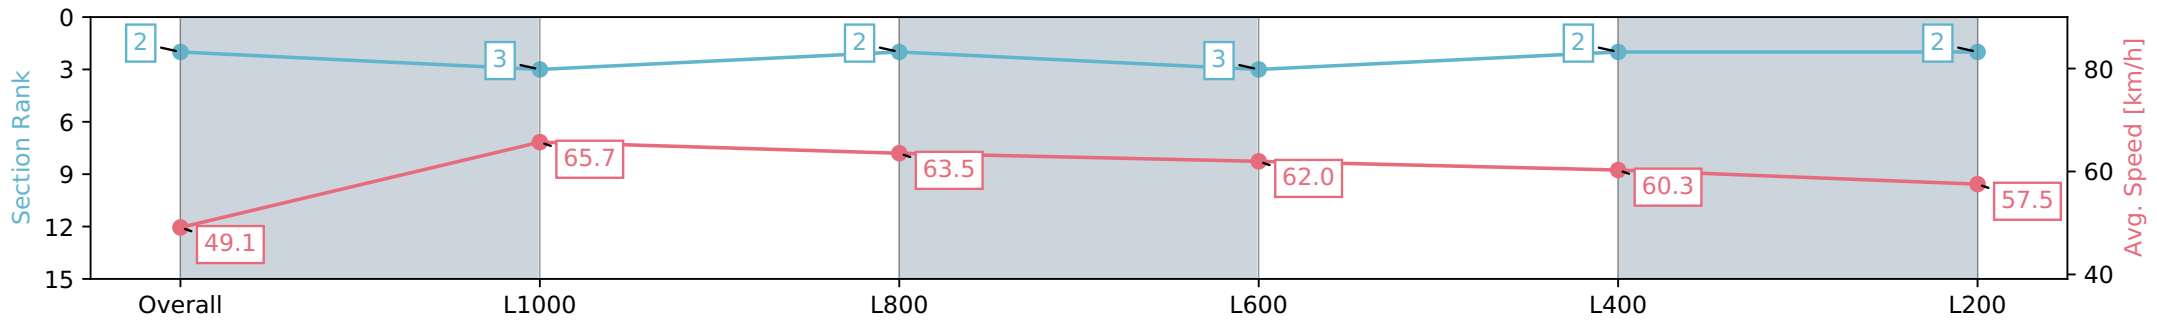

Horse/Jockey Name	KUBLAI/Rochelle Milnes
Finish Rank	2
Fastest Section Time (Section)	0:10.96 (L1000)
Top Speed [km/h] (Section)	67.7 (Overall)
Race State	Finished

Gawler SA - Professional
Race 7: Coopers Brewery Colts, Geldings & Entires Rating
0 - 56 Handicap - 1200m
10 June 2024 - 4:15PM
Track Rating: Soft 5, Weather: Overcast, Rail Position: True

Section	Overall	L1000	L800	L600	L400	L200
Section Times	1:13.16 [2] (0:14.65)	0:58.51 [3] (0:10.96)	0:47.55 [2] (0:11.36)	0:36.19 [3] (0:11.73)	0:24.46 [2] (0:11.94)	0:12.52 [2] (0:12.52)
Average Speed [km/h]	49.1	65.7	63.5	62.0	60.3	57.5
Top Speed [km/h]	67.1	67.7	64.6	63.6	61.0	59.2
Avg. Dist. to Rail [m]	6.2	0.7	0.5	1.4	2.5	3.3
Avg. Stride Freq. [Hz]	2.3	2.3	2.3	2.2	2.2	2.2
Avg. Stride Length [m]	5.6	7.9	7.7	7.7	7.6	7.3

[ ] Ranking at each section and finish
-:-:- No data available at this section
NA No data available