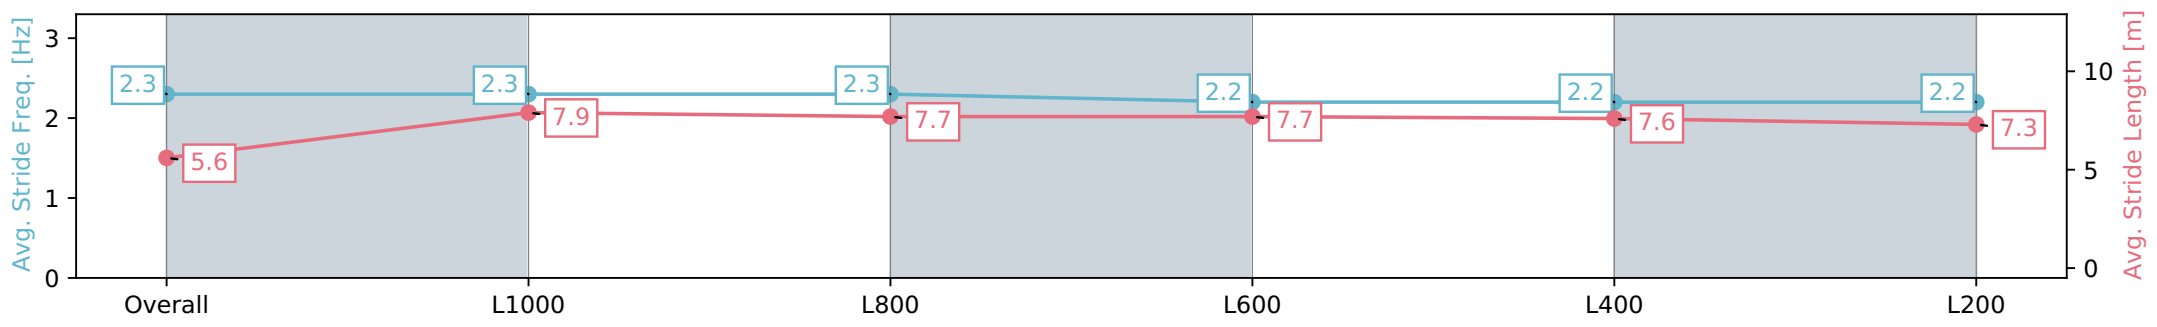

Horse/Jockey Name	KUBLAI/Rochelle Milnes
Finish Rank	2
Fastest Section Time (Section)	0:10.96 (L1000)
Top Speed [km/h] (Section)	67.7 (Overall)
Race State	Finished

Gawler SA - Professional
Race 7: Coopers Brewery Colts, Geldings & Entires Rating
0 - 56 Handicap - 1200m
10 June 2024 - 4:15PM
Track Rating: Soft 5, Weather: Overcast, Rail Position: True

Section	Overall	L1000	L800	L600	L400	L200
Section Times	1:13.16 [2] (0:14.65)	0:58.51 [3] (0:10.96)	0:47.55 [2] (0:11.36)	0:36.19 [3] (0:11.73)	0:24.46 [2] (0:11.94)	0:12.52 [2] (0:12.52)
Average Speed [km/h]	49.1	65.7	63.5	62.0	60.3	57.5
Top Speed [km/h]	67.1	67.7	64.6	63.6	61.0	59.2
Avg. Dist. to Rail [m]	6.2	0.7	0.5	1.4	2.5	3.3
Avg. Stride Freq. [Hz]	2.3	2.3	2.3	2.2	2.2	2.2
Avg. Stride Length [m]	5.6	7.9	7.7	7.7	7.6	7.3

[ ] Ranking at each section and finish
-:-:- No data available at this section
NA No data available