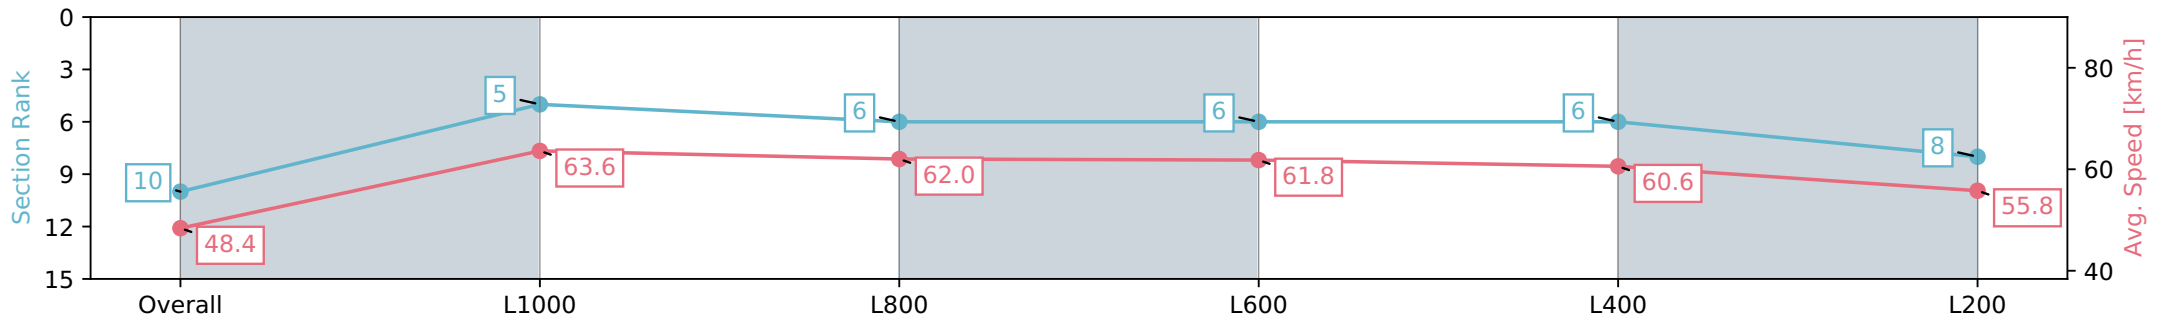

Horse/Jockey Name	IT'S A MISTAKE/Wesley Cave
Finish Rank	10
Fastest Section Time (Section)	0:11.28 (L1000)
Top Speed [km/h] (Section)	64.1 (Overall)
Race State	Finished

Gawler SA - Professional
Race 7: Coopers Brewery Colts, Geldings & Entires Rating
0 - 56 Handicap - 1200m
10 June 2024 - 4:15PM
Track Rating: Soft 5, Weather: Overcast, Rail Position: True

Section	Overall	L1000	L800	L600	L400	L200
Section Times	1:14.13 [10] (0:14.92)	0:59.21 [5] (0:11.28)	0:47.93 [6] (0:11.48)	0:36.45 [6] (0:11.60)	0:24.85 [6] (0:11.94)	0:12.91 [8] (0:12.91)
Average Speed [km/h]	48.4	63.6	62.0	61.8	60.6	55.8
Top Speed [km/h]	62.6	64.1	62.8	62.8	62.5	58.1
Avg. Dist. to Rail [m]	1.9	1.0	1.5	0.5	1.0	2.9
Avg. Stride Freq. [Hz]	2.4	2.4	2.4	2.4	2.4	2.3
Avg. Stride Length [m]	5.3	7.3	7.2	7.2	7.1	6.9

[ ] Ranking at each section and finish
-:-:- No data available at this section
NA No data available