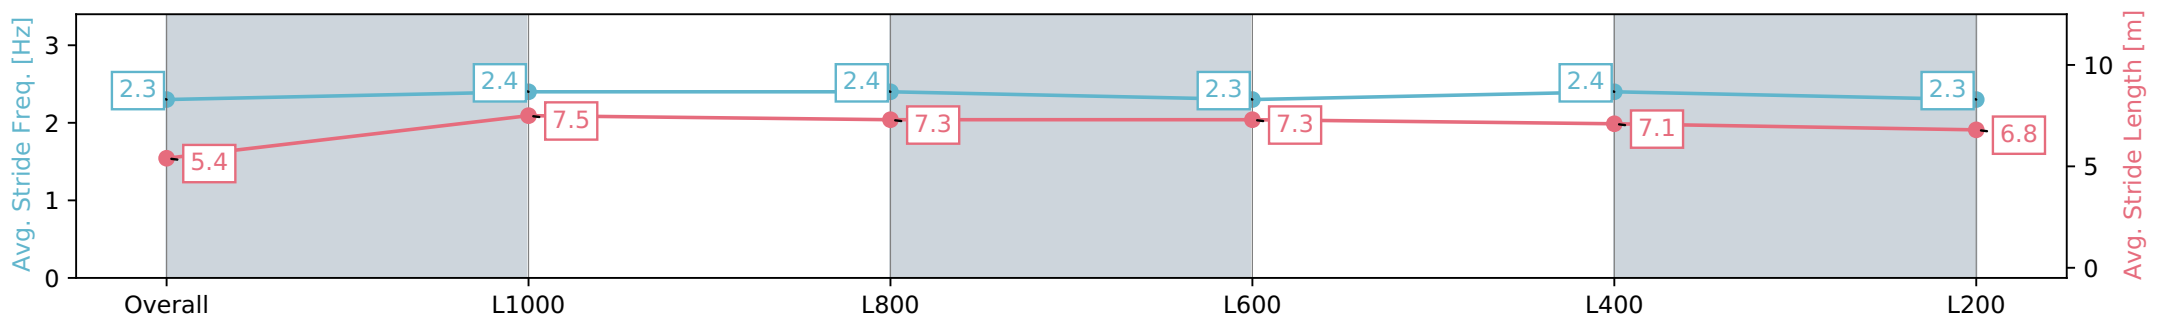

Gawler SA - Professional
 Race 7: Coopers Brewery Colts, Geldings & Entires Rating
 0 - 56 Handicap - 1200m
 10 June 2024 - 4:15PM
 Track Rating: Soft 5, Weather: Overcast, Rail Position: True

Section	Overall	L1000	L800	L600	L400	L200
Section Times	1:14.47 [11] (0:15.03)	0:59.44 [7] (0:11.34)	0:48.10 [7] (0:11.53)	0:36.57 [7] (0:11.62)	0:24.95 [9] (0:12.07)	0:12.88 [11] (0:12.88)
Average Speed [km/h]	47.9	63.7	62.7	62.4	60.0	56.0
Top Speed [km/h]	63.1	64.5	63.2	63.3	61.3	57.9
Avg. Dist. to Rail [m]	5.0	2.0	0.8	1.5	4.1	6.9
Avg. Stride Freq. [Hz]	2.2	2.2	2.3	2.3	2.2	2.1
Avg. Stride Length [m]	5.7	7.9	7.8	7.7	7.6	7.3

[] Ranking at each section and finish
 -:-:- No data available at this section
 NA No data available

Horse/Jockey Name	NOT A SINGLE BID/Samuel Payne
Finish Rank	12
Fastest Section Time (Section)	0:11.26 (L1000)
Top Speed [km/h] (Section)	65.3 (Overall)
Race State	Finished

Gawler SA - Professional
 Race 7: Coopers Brewery Colts, Geldings & Entires Rating
 0 - 56 Handicap - 1200m
 10 June 2024 - 4:15PM
 Track Rating: Soft 5, Weather: Overcast, Rail Position: True

Section	Overall	L1000	L800	L600	L400	L200
Section Times	1:14.69 [12] (0:15.35)	0:59.34 [9] (0:11.26)	0:48.08 [9] (0:11.48)	0:36.60 [10] (0:11.70)	0:24.90 [12] (0:12.12)	0:12.78 [12] (0:12.78)
Average Speed [km/h]	47.1	64.1	62.7	62.0	60.2	56.2
Top Speed [km/h]	62.3	65.3	62.9	62.7	60.9	59.2
Avg. Dist. to Rail [m]	7.7	1.5	0.4	1.8	5.8	8.5
Avg. Stride Freq. [Hz]	2.3	2.4	2.4	2.3	2.4	2.3
Avg. Stride Length [m]	5.4	7.5	7.3	7.3	7.1	6.8