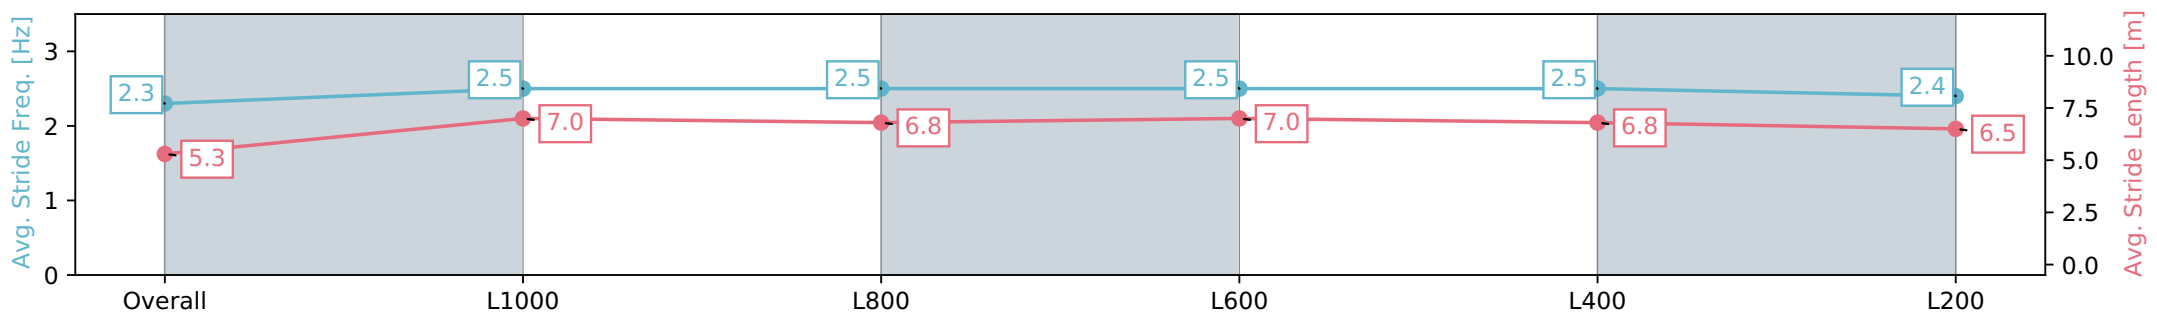

- [] Ranking at each section and finish
- :-:- No data available at this section
- NA No data available

Horse/Jockey Name	HE'S PURRING/Caitlin Jones
Finish Rank	9
Fastest Section Time (Section)	0:11.36 (L600)
Top Speed [km/h] (Section)	64.2 (Overall)
Race State	Finished

Gawler SA - Professional
 Race 7: Coopers Brewery Colts, Geldings & Entires Rating
 0 - 56 Handicap - 1200m
 10 June 2024 - 4:15PM
 Track Rating: Soft 5, Weather: Overcast, Rail Position: True

Section	Overall	L1000	L800	L600	L400	L200
Section Times	1:14.11 [9] (0:15.36)	0:58.75 [10] (0:11.43)	0:47.32 [12] (0:11.48)	0:35.84 [11] (0:11.36)	0:24.48 [10] (0:11.82)	0:12.66 [10] (0:12.66)
Average Speed [km/h]	46.8	63.0	62.1	63.4	61.0	56.9
Top Speed [km/h]	61.6	64.2	62.8	63.5	62.9	58.7
Avg. Dist. to Rail [m]	2.2	0.2	1.4	0.6	2.7	6.3
Avg. Stride Freq. [Hz]	2.3	2.5	2.5	2.5	2.5	2.4
Avg. Stride Length [m]	5.3	7.0	6.8	7.0	6.8	6.5