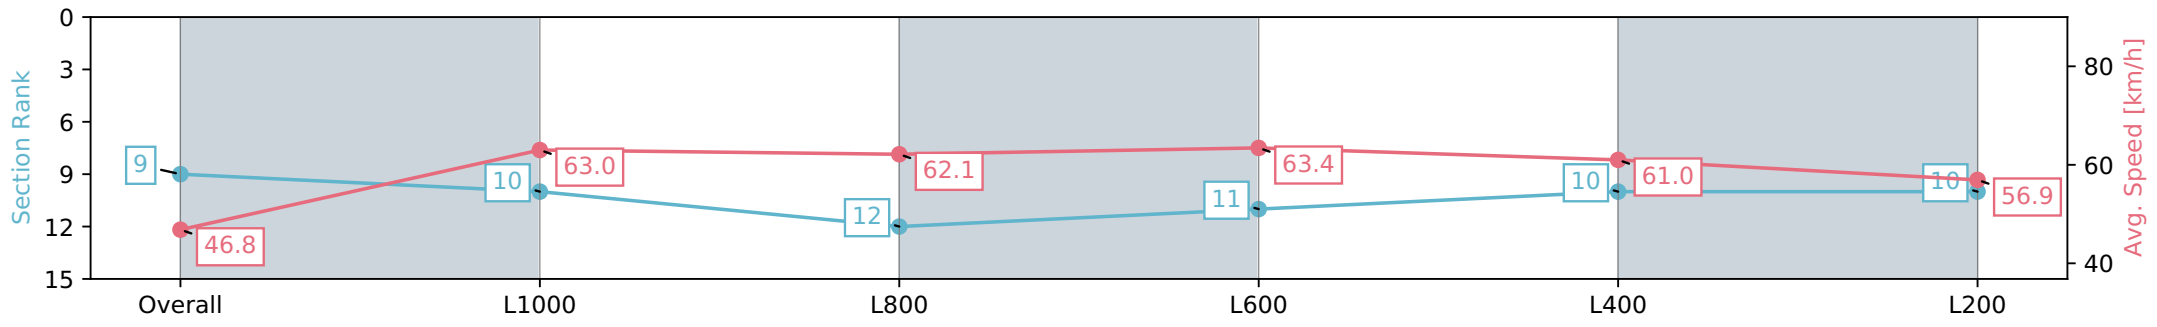

Horse/Jockey Name	HE'S PURRING/Caitlin Jones
Finish Rank	9
Fastest Section Time (Section)	0:11.36 (L600)
Top Speed [km/h] (Section)	64.2 (Overall)
Race State	Finished

Gawler SA - Professional
Race 7: Coopers Brewery Colts, Geldings & Entires Rating
0 - 56 Handicap - 1200m
10 June 2024 - 4:15PM
Track Rating: Soft 5, Weather: Overcast, Rail Position: True

Section	Overall	L1000	L800	L600	L400	L200
Section Times	1:14.11 [9] (0:15.36)	0:58.75 [10] (0:11.43)	0:47.32 [12] (0:11.48)	0:35.84 [11] (0:11.36)	0:24.48 [10] (0:11.82)	0:12.66 [10] (0:12.66)
Average Speed [km/h]	46.8	63.0	62.1	63.4	61.0	56.9
Top Speed [km/h]	61.6	64.2	62.8	63.5	62.9	58.7
Avg. Dist. to Rail [m]	2.2	0.2	1.4	0.6	2.7	6.3
Avg. Stride Freq. [Hz]	2.3	2.5	2.5	2.5	2.5	2.4
Avg. Stride Length [m]	5.3	7.0	6.8	7.0	6.8	6.5

Report Created: Mon 10 June 2024 17:09:45 GMT+10 (Note: Timing is based on positional data)

- [ ] Ranking at each section and finish
- -:-:- No data available at this section
- NA No data available