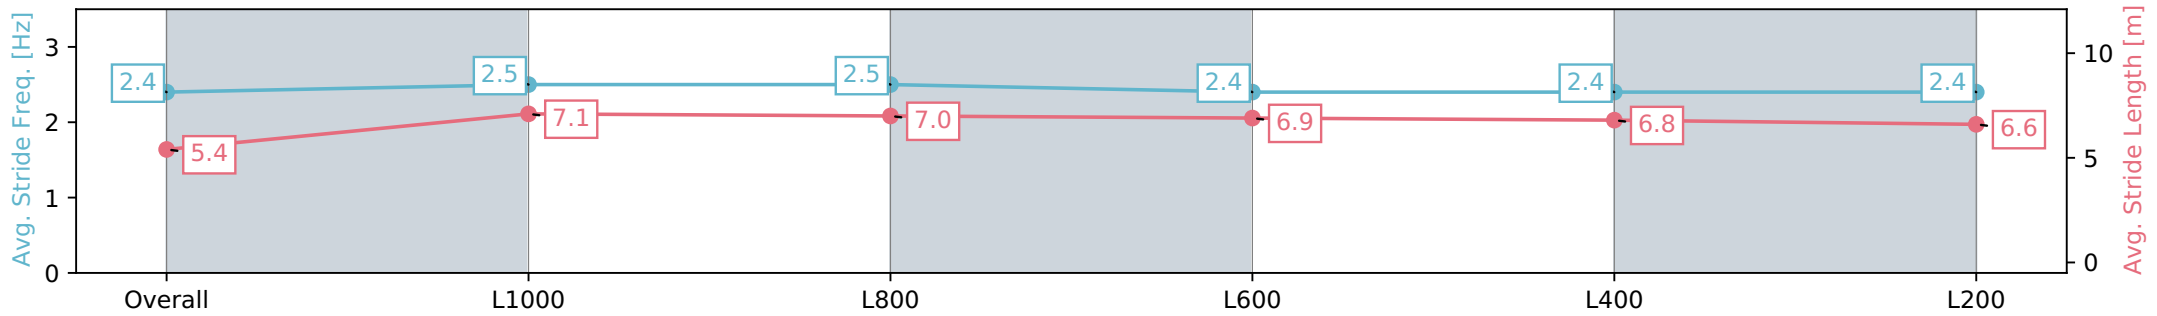

Report Created: Mon 10 June 2024 17:09:34 GMT+10 (Note: Timing is based on positional data)

- [] Ranking at each section and finish
- :-:- No data available at this section
- NA No data available

Horse/Jockey Name	ROCK HARD/Felicity Atkinson
Finish Rank	6
Fastest Section Time (Section)	0:11.11 (L1000)
Top Speed [km/h] (Section)	65.1 (Overall)
Race State	Finished

Gawler SA - Professional
 Race 7: Coopers Brewery Colts, Geldings & Entires Rating
 0 - 56 Handicap - 1200m

10 June 2024 - 4:15PM

Track Rating: Soft 5, Weather: Overcast, Rail Position: True

Section	Overall	L1000	L800	L600	L400	L200
Section Times	1:13.66 [6] (0:14.57)	0:59.08 [2] (0:11.11)	0:47.97 [3] (0:11.27)	0:36.70 [2] (0:11.80)	0:24.90 [3] (0:12.16)	0:12.74 [5] (0:12.74)
Average Speed [km/h]	49.4	64.5	63.3	60.9	59.6	56.4
Top Speed [km/h]	64.8	65.1	64.5	61.7	60.7	58.0
Avg. Dist. to Rail [m]	3.1	0.9	1.6	0.6	2.0	3.1
Avg. Stride Freq. [Hz]	2.4	2.5	2.5	2.4	2.4	2.4
Avg. Stride Length [m]	5.4	7.1	7.0	6.9	6.8	6.6