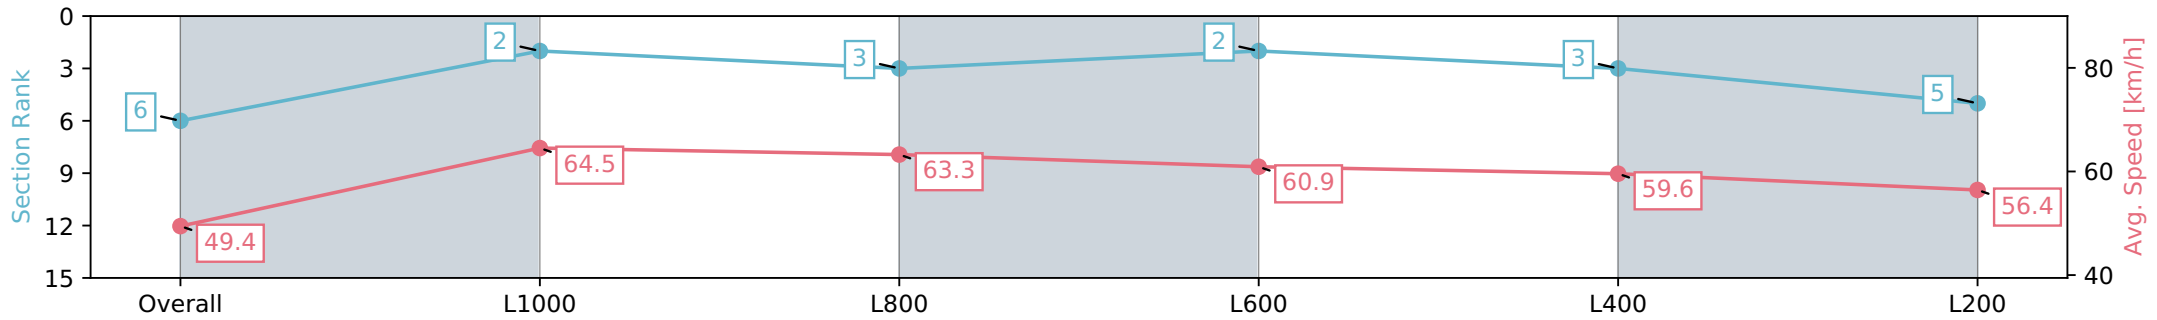

Report Created: Mon 10 June 2024 17:09:34 GMT+10 (Note: Timing is based on positional data)

- [] Ranking at each section and finish
- :-:- No data available at this section
- NA No data available

Horse/Jockey Name	ROCK HARD/Felicity Atkinson
Finish Rank	6
Fastest Section Time (Section)	0:11.11 (L1000)
Top Speed [km/h] (Section)	65.1 (Overall)
Race State	Finished

Gawler SA - Professional
 Race 7: Coopers Brewery Colts, Geldings & Entires Rating
 0 - 56 Handicap - 1200m

10 June 2024 - 4:15PM

Track Rating: Soft 5, Weather: Overcast, Rail Position: True

Section	Overall	L1000	L800	L600	L400	L200
Section Times	1:13.66 [6] (0:14.57)	0:59.08 [2] (0:11.11)	0:47.97 [3] (0:11.27)	0:36.70 [2] (0:11.80)	0:24.90 [3] (0:12.16)	0:12.74 [5] (0:12.74)
Average Speed [km/h]	49.4	64.5	63.3	60.9	59.6	56.4
Top Speed [km/h]	64.8	65.1	64.5	61.7	60.7	58.0
Avg. Dist. to Rail [m]	3.1	0.9	1.6	0.6	2.0	3.1
Avg. Stride Freq. [Hz]	2.4	2.5	2.5	2.4	2.4	2.4
Avg. Stride Length [m]	5.4	7.1	7.0	6.9	6.8	6.6