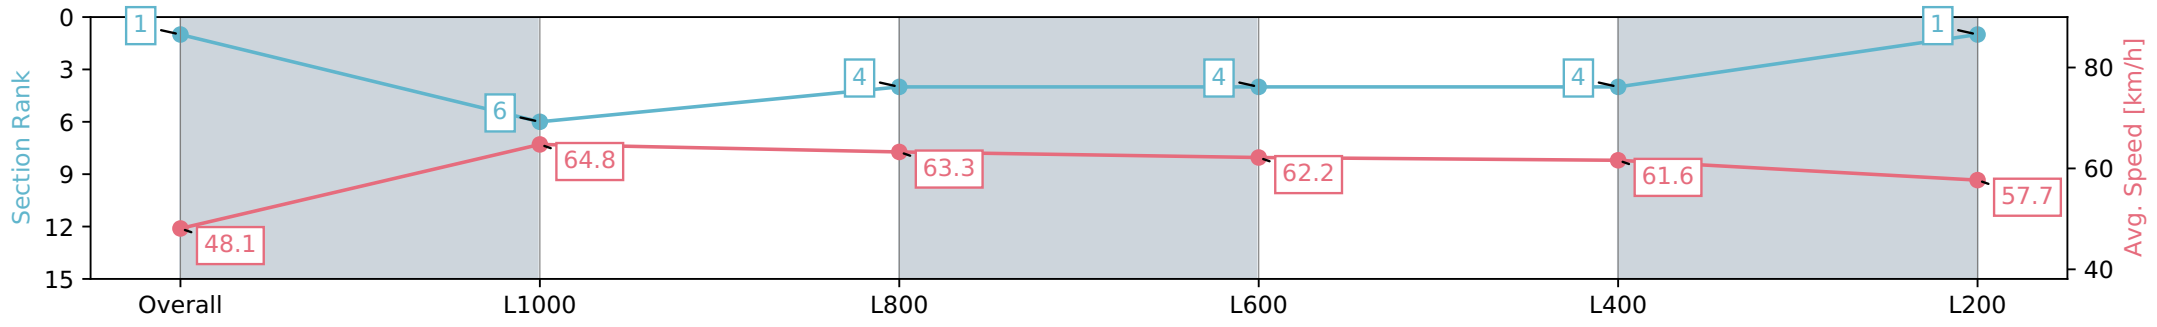

Section	Overall	L1000	L800	L600	L400	L200
Section Times	1:13.15 [1] (0:14.98)	0:58.17 [6] (0:11.12)	0:47.05 [4] (0:11.23)	0:35.82 [4] (0:11.56)	0:24.25 [4] (0:11.73)	0:12.52 [1] (0:12.52)
Average Speed [km/h]	48.1	64.8	63.3	62.2	61.6	57.7
Top Speed [km/h]	64.6	65.4	63.7	63.1	63.0	59.5
Avg. Dist. to Rail [m]	3.5	0.5	2.1	0.8	3.8	5.4
Avg. Stride Freq. [Hz]	2.3	2.4	2.3	2.3	2.3	2.2
Avg. Stride Length [m]	5.4	7.6	7.6	7.5	7.4	7.2