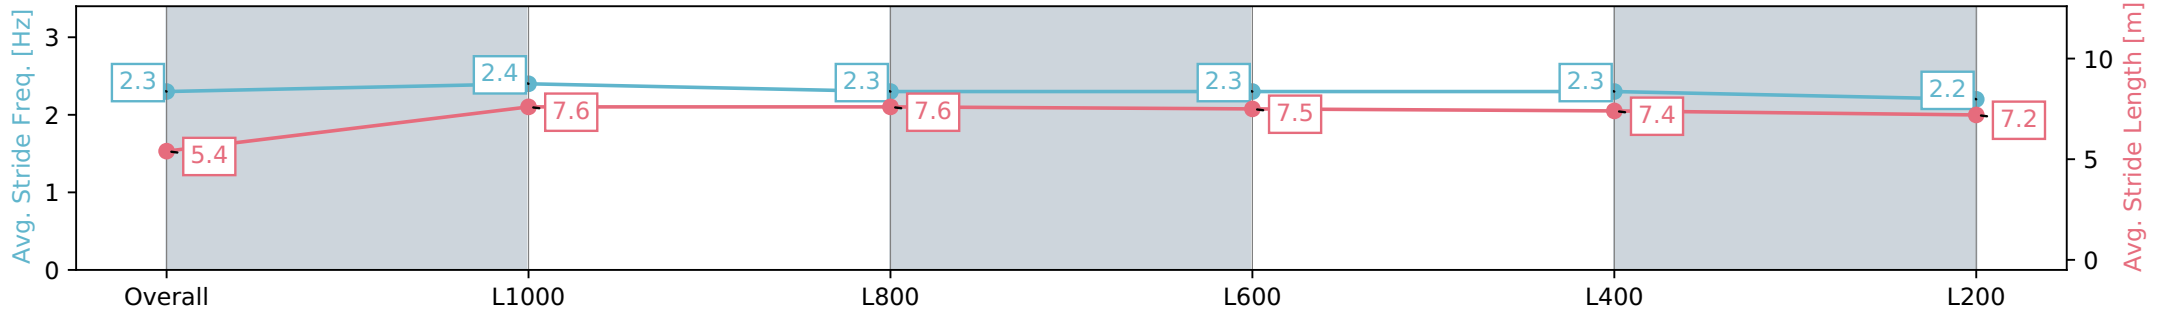

Section	Overall	L1000	L800	L600	L400	L200
Section Times	1:13.15 [1] (0:14.98)	0:58.17 [6] (0:11.12)	0:47.05 [4] (0:11.23)	0:35.82 [4] (0:11.56)	0:24.25 [4] (0:11.73)	0:12.52 [1] (0:12.52)
Average Speed [km/h]	48.1	64.8	63.3	62.2	61.6	57.7
Top Speed [km/h]	64.6	65.4	63.7	63.1	63.0	59.5
Avg. Dist. to Rail [m]	3.5	0.5	2.1	0.8	3.8	5.4
Avg. Stride Freq. [Hz]	2.3	2.4	2.3	2.3	2.3	2.2
Avg. Stride Length [m]	5.4	7.6	7.6	7.5	7.4	7.2