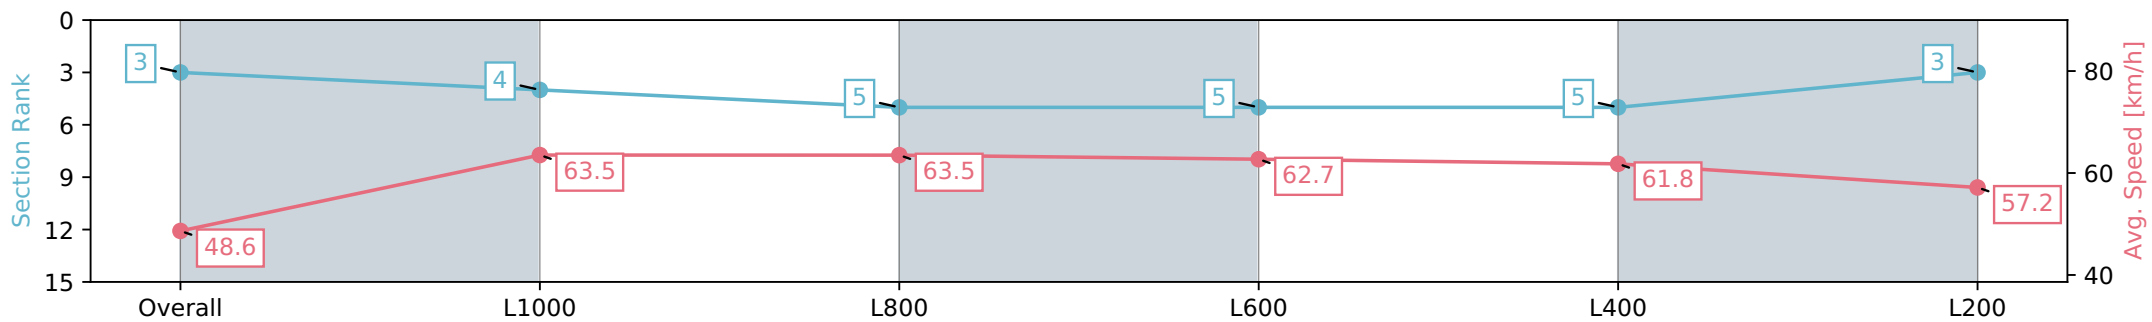

Gawler SA - Professional
 Race 7: Coopers Brewery Colts, Geldings & Entires Rating
 0 - 56 Handicap - 1200m

10 June 2024 - 4:15PM

Track Rating: Soft 5, Weather: Overcast, Rail Position: True

Section	Overall	L1000	L800	L600	L400	L200
Section Times	1:13.38 [3] (0:14.84)	0:58.54 [4] (0:11.30)	0:47.24 [5] (0:11.34)	0:35.90 [5] (0:11.54)	0:24.36 [5] (0:11.78)	0:12.58 [3] (0:12.57)
Average Speed [km/h]	48.6	63.5	63.5	62.7	61.8	57.2
Top Speed [km/h]	63.8	64.5	64.2	63.7	62.7	60.2
Avg. Dist. to Rail [m]	6.4	0.8	0.4	1.6	4.4	6.1
Avg. Stride Freq. [Hz]	2.3	2.4	2.4	2.4	2.4	2.4
Avg. Stride Length [m]	5.5	7.4	7.4	7.3	7.0	6.7