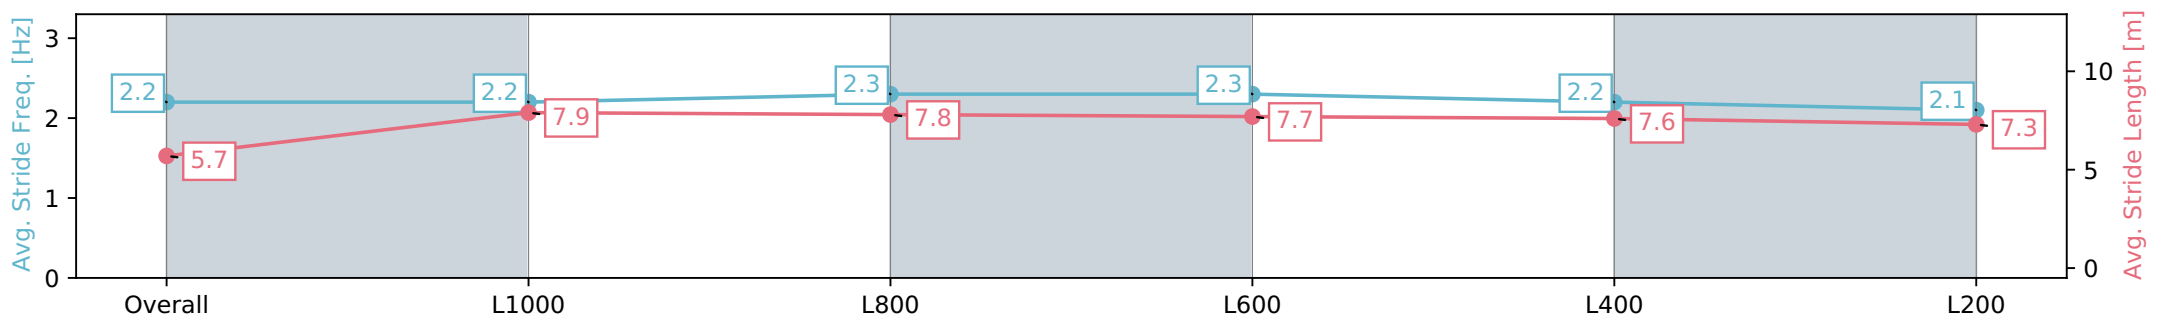

Gawler SA - Professional
 Race 7: Coopers Brewery Colts, Geldings & Entires Rating
 0 - 56 Handicap - 1200m
 10 June 2024 - 4:15PM
 Track Rating: Soft 5, Weather: Overcast, Rail Position: True

Section	Overall	L1000	L800	L600	L400	L200
Section Times	1:14.13 [10] (0:14.92)	0:59.21 [5] (0:11.28)	0:47.93 [6] (0:11.48)	0:36.45 [6] (0:11.60)	0:24.85 [6] (0:11.94)	0:12.91 [8] (0:12.91)
Average Speed [km/h]	48.4	63.6	62.0	61.8	60.6	55.8
Top Speed [km/h]	62.6	64.1	62.8	62.8	62.5	58.1
Avg. Dist. to Rail [m]	1.9	1.0	1.5	0.5	1.0	2.9
Avg. Stride Freq. [Hz]	2.4	2.4	2.4	2.4	2.4	2.3
Avg. Stride Length [m]	5.3	7.3	7.2	7.2	7.1	6.9

[] Ranking at each section and finish
 -:-:- No data available at this section
 NA No data available

Horse/Jockey Name	IMPERIAL SEAL/Teagan Voorham
Finish Rank	11
Fastest Section Time (Section)	0:11.34 (L1000)
Top Speed [km/h] (Section)	64.5 (Overall)
Race State	Finished

Gawler SA - Professional
 Race 7: Coopers Brewery Colts, Geldings & Entires Rating
 0 - 56 Handicap - 1200m
 10 June 2024 - 4:15PM
 Track Rating: Soft 5, Weather: Overcast, Rail Position: True

Section	Overall	L1000	L800	L600	L400	L200
Section Times	1:14.47 [11] (0:15.03)	0:59.44 [7] (0:11.34)	0:48.10 [7] (0:11.53)	0:36.57 [7] (0:11.62)	0:24.95 [9] (0:12.07)	0:12.88 [11] (0:12.88)
Average Speed [km/h]	47.9	63.7	62.7	62.4	60.0	56.0
Top Speed [km/h]	63.1	64.5	63.2	63.3	61.3	57.9
Avg. Dist. to Rail [m]	5.0	2.0	0.8	1.5	4.1	6.9
Avg. Stride Freq. [Hz]	2.2	2.2	2.3	2.3	2.2	2.1
Avg. Stride Length [m]	5.7	7.9	7.8	7.7	7.6	7.3