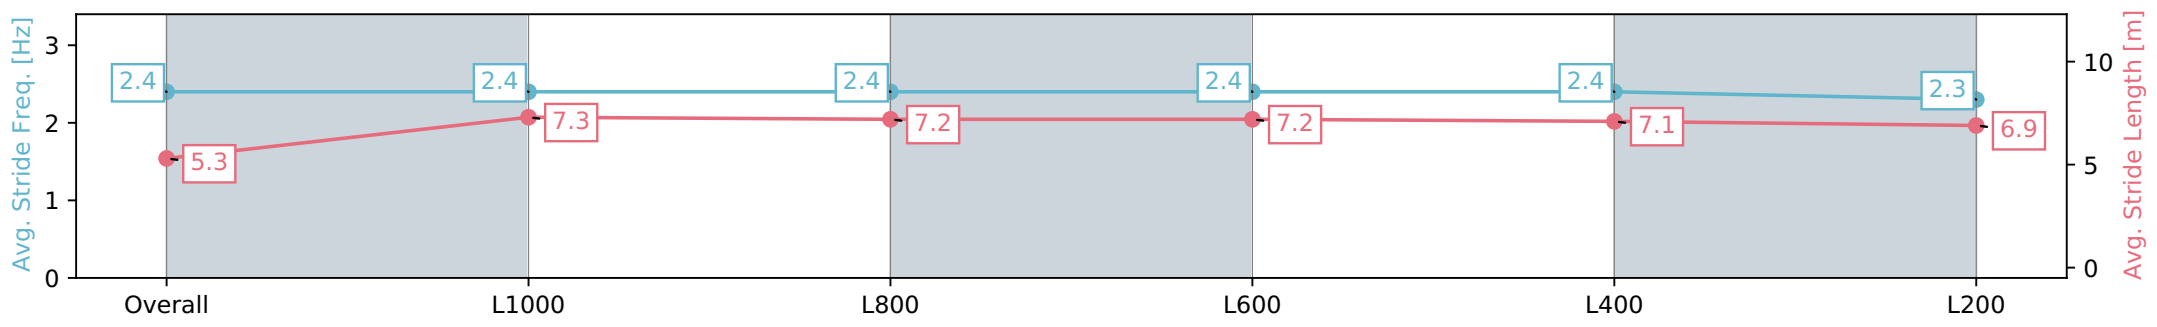

Horse/Jockey Name	IT'S A MISTAKE/Wesley Cave
Finish Rank	10
Fastest Section Time (Section)	0:11.28 (L1000)
Top Speed [km/h] (Section)	64.1 (Overall)
Race State	Finished

Gawler SA - Professional
Race 7: Coopers Brewery Colts, Geldings & Entires Rating
0 - 56 Handicap - 1200m
10 June 2024 - 4:15PM
Track Rating: Soft 5, Weather: Overcast, Rail Position: True

Section	Overall	L1000	L800	L600	L400	L200
Section Times	1:14.13 [10] (0:14.92)	0:59.21 [5] (0:11.28)	0:47.93 [6] (0:11.48)	0:36.45 [6] (0:11.60)	0:24.85 [6] (0:11.94)	0:12.91 [8] (0:12.91)
Average Speed [km/h]	48.4	63.6	62.0	61.8	60.6	55.8
Top Speed [km/h]	62.6	64.1	62.8	62.8	62.5	58.1
Avg. Dist. to Rail [m]	1.9	1.0	1.5	0.5	1.0	2.9
Avg. Stride Freq. [Hz]	2.4	2.4	2.4	2.4	2.4	2.3
Avg. Stride Length [m]	5.3	7.3	7.2	7.2	7.1	6.9

[ ] Ranking at each section and finish
-:-:- No data available at this section
NA No data available