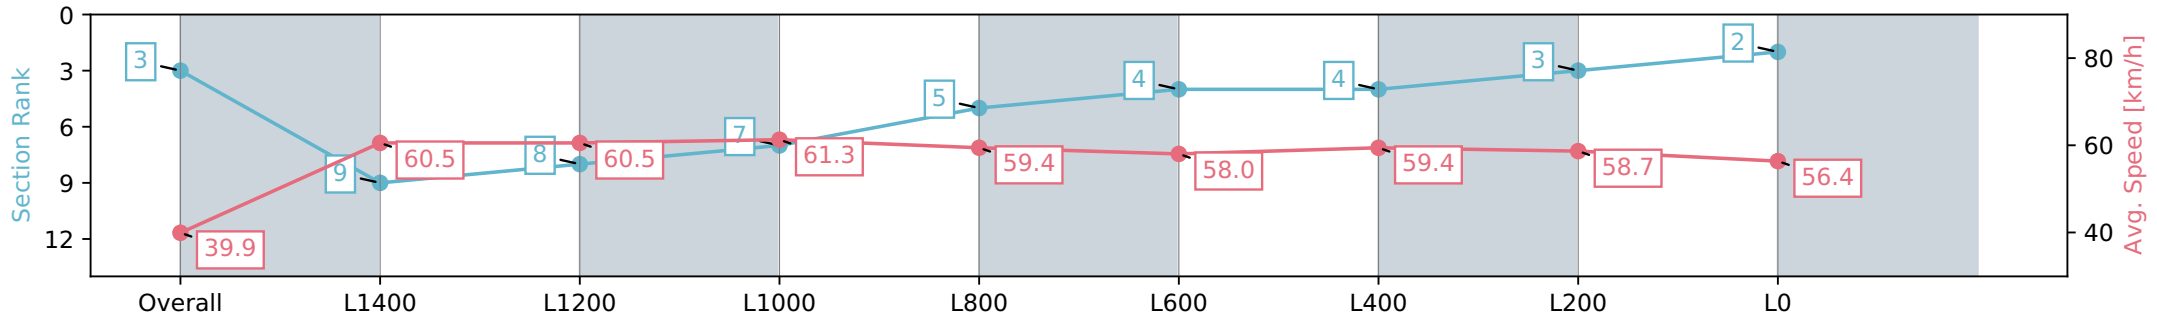

Horse/Jockey Name	FLIGHT DECK/Dom Tourneur
Finish Rank	3
Fastest Section Time (Section)	0:11.78 (L1200)
Top Speed [km/h] (Section)	61.7 (L1400)
Race State	Finished

Gawler SA - Professional
Race 6: 2024 Barossa Cup Benchmark 58 Handicap - 1700m

10 June 2024 - 3:41PM

Track Rating: Soft 5, Weather: Overcast, Rail Position: True

Section	Overall	L1400	L1200	L1000	L800	L600	L400	L200	L0
Section Times	1:46.44 [3] (0:08.95)	1:37.49 [9] (0:11.91)	1:25.58 [8] (0:11.90)	1:13.68 [7] (0:11.78)	1:01.90 [5] (0:12.12)	0:49.78 [4] (0:12.43)	0:37.35 [4] (0:12.21)	0:25.14 [3] (0:12.38)	0:12.76 [2] (0:12.76)
Average Speed [km/h]	39.9	60.5	60.5	61.3	59.4	58.0	59.4	58.7	56.4
Top Speed [km/h]	59.4	61.6	61.3	61.7	61.1	59.4	60.1	59.5	58.1
Avg. Dist. to Rail [m]	1.7	0.4	0.7	0.4	0.6	0.7	1.6	3.8	6.4
Avg. Stride Freq. [Hz]	2.3	2.4	2.3	2.4	2.3	2.3	2.3	2.4	2.3
Avg. Stride Length [m]	6.5	7.0	7.2	7.2	7.2	7.0	7.1	6.9	6.8

Report Created: Mon 10 June 2024 16:32:04 GMT+10 (Note: Timing is based on positional data)

- [ ] Ranking at each section and finish
- -:-:- No data available at this section
- NA No data available