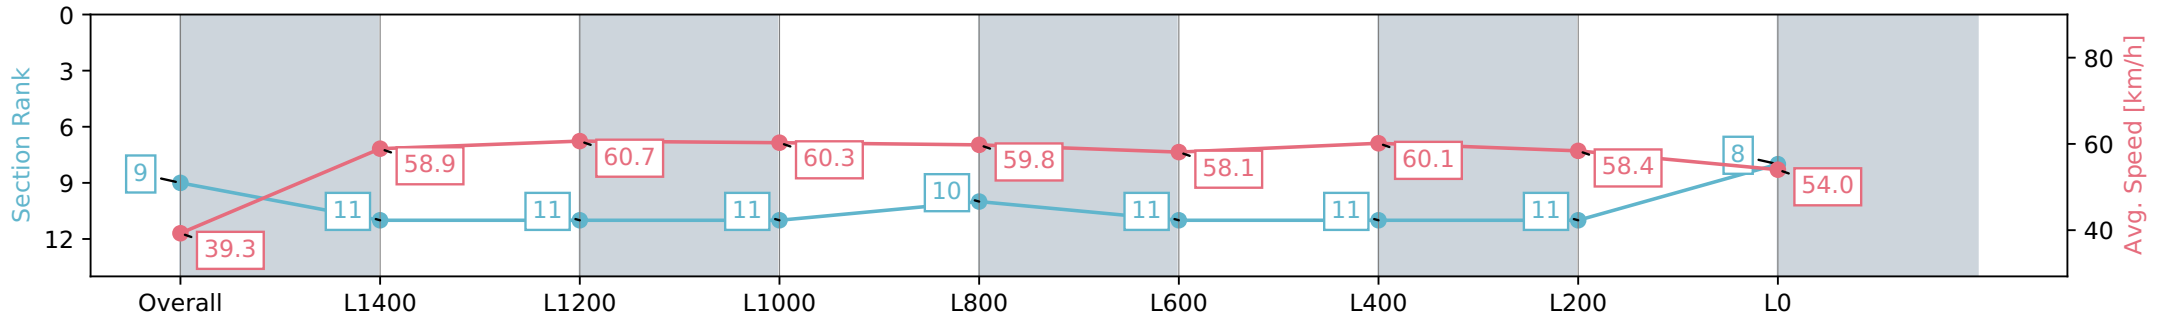

Horse/Jockey Name	SUPER VALENTINE/Stacey Metcalfe
Finish Rank	9
Fastest Section Time (Section)	0:11.88 (L1400)
Top Speed [km/h] (Section)	61.4 (L1600)
Race State	Finished

Gawler SA - Professional
Race 6: 2024 Barossa Cup Benchmark 58 Handicap - 1700m

10 June 2024 - 3:41PM

Track Rating: Soft 5, Weather: Overcast, Rail Position: True

Section	Overall	L1400	L1200	L1000	L800	L600	L400	L200	L0
Section Times	1:47.56 [9] (0:09.18)	1:38.38 [11] (0:12.40)	1:25.98 [11] (0:11.88)	1:14.10 [11] (0:11.94)	1:02.16 [10] (0:12.07)	0:50.09 [11] (0:12.39)	0:37.70 [11] (0:12.03)	0:25.67 [11] (0:12.36)	0:13.31 [8] (0:13.31)
Average Speed [km/h]	39.3	58.9	60.7	60.3	59.8	58.1	60.1	58.4	54.0
Top Speed [km/h]	55.0	60.4	61.4	60.8	61.2	59.1	61.0	61.1	56.9
Avg. Dist. to Rail [m]	10.9	2.7	0.7	0.1	0.1	0.8	0.9	1.4	5.8
Avg. Stride Freq. [Hz]	2.2	2.3	2.3	2.3	2.3	2.3	2.3	2.3	2.3
Avg. Stride Length [m]	6.6	7.2	7.4	7.3	7.3	7.1	7.2	7.0	6.6

- [ ] Ranking at each section and finish
- -:-:- No data available at this section
- NA No data available