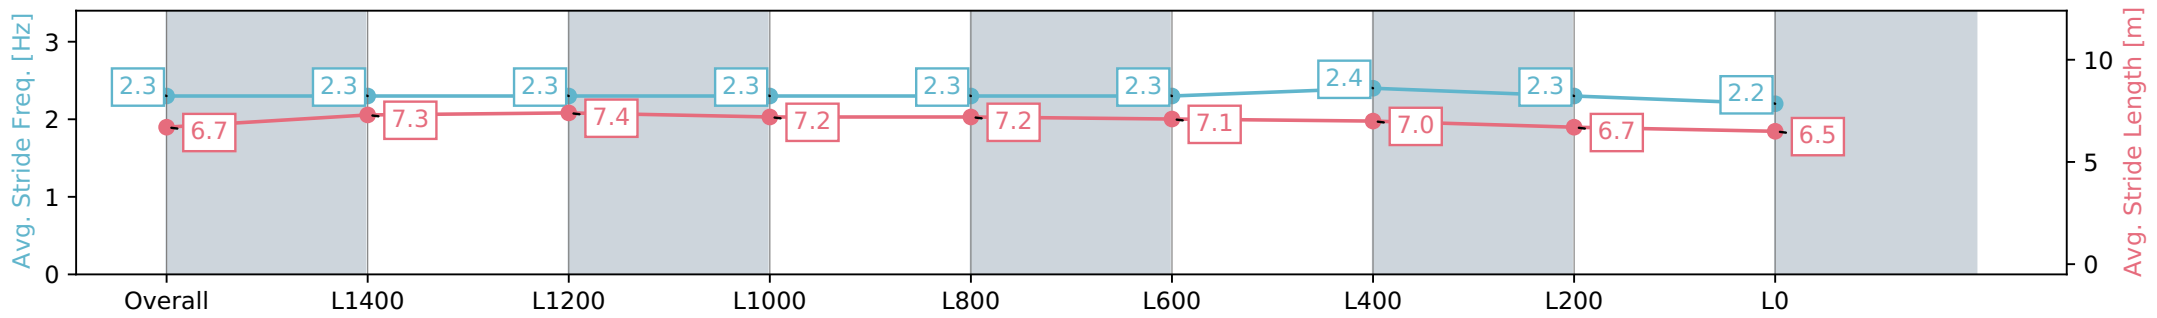

Gawler SA - Professional  
 Race 6: 2024 Barossa Cup Benchmark 58 Handicap - 1700m

10 June 2024 - 3:41PM

Track Rating: Soft 5, Weather: Overcast, Rail Position: True

Section	Overall	L1400	L1200	L1000	L800	L600	L400	L200	L0
Section Times	1:47.56 [9] (0:09.18)	1:38.38 [11] (0:12.40)	1:25.98 [11] (0:11.88)	1:14.10 [11] (0:11.94)	1:02.16 [10] (0:12.07)	0:50.09 [11] (0:12.39)	0:37.70 [11] (0:12.03)	0:25.67 [11] (0:12.36)	0:13.31 [8] (0:13.31)
Average Speed [km/h]	39.3	58.9	60.7	60.3	59.8	58.1	60.1	58.4	54.0
Top Speed [km/h]	55.0	60.4	61.4	60.8	61.2	59.1	61.0	61.1	56.9
Avg. Dist. to Rail [m]	10.9	2.7	0.7	0.1	0.1	0.8	0.9	1.4	5.8
Avg. Stride Freq. [Hz]	2.2	2.3	2.3	2.3	2.3	2.3	2.3	2.3	2.3
Avg. Stride Length [m]	6.6	7.2	7.4	7.3	7.3	7.1	7.2	7.0	6.6

- [ ] Ranking at each section and finish
- :-:- No data available at this section
- NA No data available

Horse/Jockey Name	AL RANCHERO/Jacob Opperman
Finish Rank	10
Fastest Section Time (Section)	0:11.71 (L1600)
Top Speed [km/h] (Section)	62.2 (Overall)
Race State	Finished

Gawler SA - Professional  
Race 6: 2024 Barossa Cup Benchmark 58 Handicap - 1700m

10 June 2024 - 3:41PM

Track Rating: Soft 5, Weather: Overcast, Rail Position: True

Section	Overall	L1400	L1200	L1000	L800	L600	L400	L200	L0
Section Times	1:48.24 [10] (0:08.73)	1:39.51 [5] (0:11.71)	1:27.80 [3] (0:11.95)	1:15.85 [3] (0:11.99)	1:03.86 [3] (0:12.17)	0:51.69 [3] (0:12.42)	0:39.27 [3] (0:12.38)	0:26.89 [4] (0:12.92)	0:13.97 [9] (0:13.97)
Average Speed [km/h]	41.5	61.3	60.2	60.0	59.4	58.4	59.0	56.1	51.7
Top Speed [km/h]	61.0	62.2	60.9	60.8	60.6	59.6	59.7	57.7	53.9
Avg. Dist. to Rail [m]	3.3	0.8	0.4	0.1	0.4	1.6	2.9	4.7	7.4
Avg. Stride Freq. [Hz]	2.3	2.3	2.3	2.3	2.3	2.3	2.4	2.3	2.2
Avg. Stride Length [m]	6.7	7.3	7.4	7.2	7.2	7.1	7.0	6.7	6.5