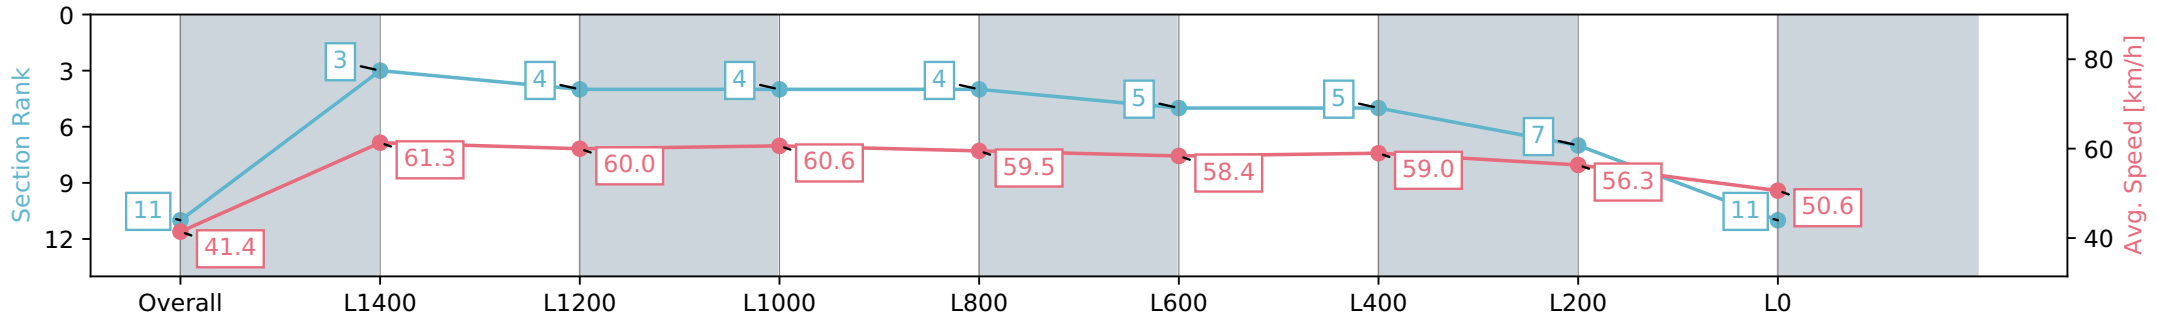

Horse/Jockey Name	CHILKO LAKE/Margaret Collett
Finish Rank	11
Fastest Section Time (Section)	0:11.90 (L1200)
Top Speed [km/h] (Section)	63.1 (Overall)
Race State	Finished

Gawler SA - Professional
Race 6: 2024 Barossa Cup Benchmark 58 Handicap - 1700m

10 June 2024 - 3:41PM

Track Rating: Soft 5, Weather: Overcast, Rail Position: True

Section	Overall	L1400	L1200	L1000	L800	L600	L400	L200	L0
Section Times	1:48.78 [11] (0:08.66)	1:40.12 [3] (0:11.91)	1:28.21 [4] (0:12.06)	1:16.15 [4] (0:11.90)	1:04.25 [4] (0:12.21)	0:52.04 [5] (0:12.52)	0:39.52 [5] (0:12.37)	0:27.15 [7] (0:12.90)	0:14.25 [11] (0:14.25)
Average Speed [km/h]	41.4	61.3	60.0	60.6	59.5	58.4	59.0	59.0	50.6
Top Speed [km/h]	59.6	63.1	61.1	60.8	60.1	59.2	59.5	57.9	53.6
Avg. Dist. to Rail [m]	7.0	2.7	2.8	2.4	2.4	2.6	3.0	5.7	8.7
Avg. Stride Freq. [Hz]	2.3	2.3	2.3	2.3	2.2	2.2	2.3	2.2	2.1
Avg. Stride Length [m]	6.8	7.3	7.3	7.4	7.4	7.2	7.3	7.1	6.7

- [ ] Ranking at each section and finish
- -:-:- No data available at this section
- NA No data available