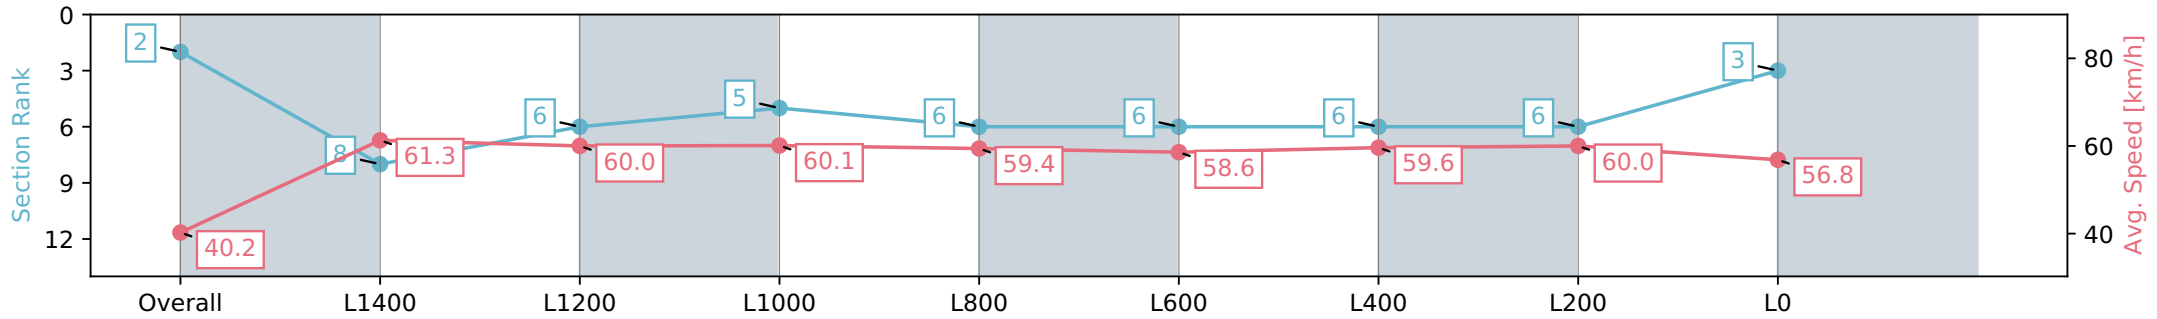

Gawler SA - Professional  
 Race 6: 2024 Barossa Cup Benchmark 58 Handicap - 1700m

10 June 2024 - 3:41PM

Track Rating: Soft 5, Weather: Overcast, Rail Position: True

Section	Overall	L1400	L1200	L1000	L800	L600	L400	L200	L0
Section Times	1:46.37 [2] (0:08.94)	1:37.43 [8] (0:11.69)	1:25.74 [6] (0:12.03)	1:13.71 [5] (0:11.99)	1:01.72 [6] (0:12.15)	0:49.57 [6] (0:12.49)	0:37.08 [6] (0:12.28)	0:24.80 [6] (0:12.14)	0:12.66 [3] (0:12.66)
Average Speed [km/h]	40.2	61.3	60.0	60.1	59.4	58.6	59.6	60.0	56.8
Top Speed [km/h]	60.3	62.6	60.8	61.0	60.2	60.1	61.0	61.6	59.5
Avg. Dist. to Rail [m]	4.1	1.1	0.6	1.4	1.7	2.5	3.6	5.5	8.1
Avg. Stride Freq. [Hz]	2.3	2.4	2.3	2.3	2.3	2.3	2.4	2.4	2.3
Avg. Stride Length [m]	6.5	7.2	7.2	7.2	7.3	6.9	7.0	7.0	6.8