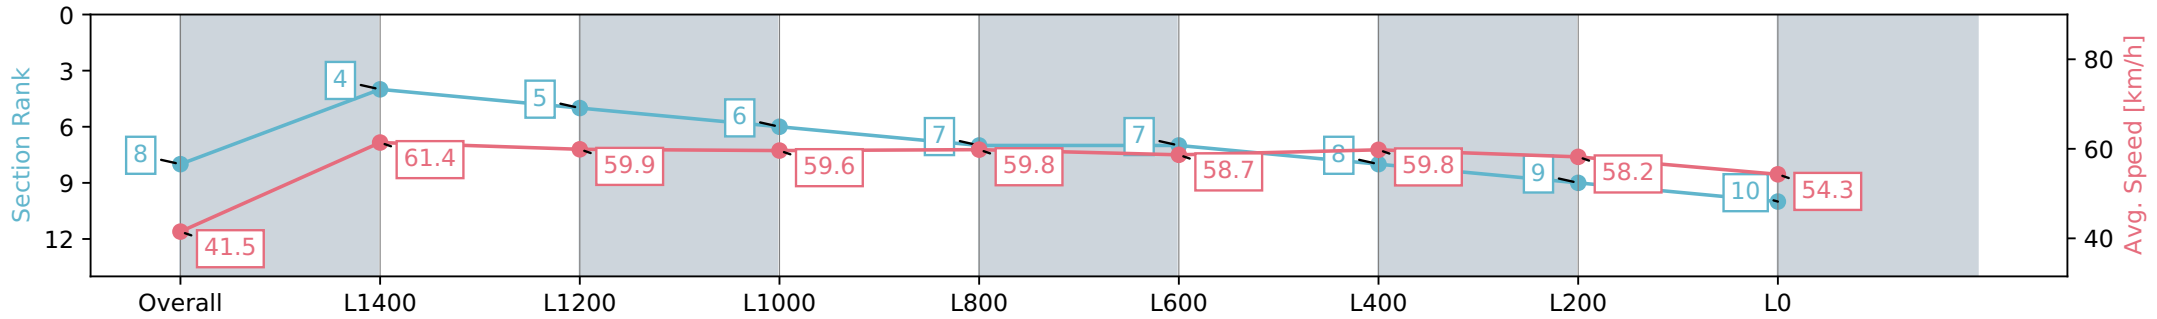

Horse/Jockey Name	NOT A BRASS RAZOO/Tala Hutchinson
Finish Rank	8
Fastest Section Time (Section)	0:11.91 (L1600)
Top Speed [km/h] (Section)	62.2 (Overall)
Race State	Finished

Gawler SA - Professional
Race 6: 2024 Barossa Cup Benchmark 58 Handicap - 1700m
10 June 2024 - 3:41PM
Track Rating: Soft 5, Weather: Overcast, Rail Position: True

Section	Overall	L1400	L1200	L1000	L800	L600	L400	L200	L0
Section Times	1:47.54 [8] (0:08.70)	1:38.84 [4] (0:11.91)	1:26.93 [5] (0:12.06)	1:14.87 [6] (0:12.13)	1:02.74 [7] (0:12.12)	0:50.62 [7] (0:12.54)	0:38.08 [8] (0:12.30)	0:25.78 [9] (0:12.53)	0:13.25 [10] (0:13.25)
Average Speed [km/h]	41.5	61.4	59.9	59.6	59.8	58.7	59.8	58.2	54.3
Top Speed [km/h]	60.1	62.2	61.3	60.5	61.2	61.1	61.1	60.3	57.6
Avg. Dist. to Rail [m]	7.8	3.3	2.7	3.4	2.6	3.3	4.1	8.0	10.0
Avg. Stride Freq. [Hz]	2.3	2.4	2.3	2.3	2.3	2.3	2.4	2.4	2.3
Avg. Stride Length [m]	6.6	7.1	7.2	7.1	7.2	6.9	6.9	6.7	6.6

Report Created: Mon 10 June 2024 16:32:22 GMT+10 (Note: Timing is based on positional data)

- [ ] Ranking at each section and finish
- -:-:- No data available at this section
- NA No data available