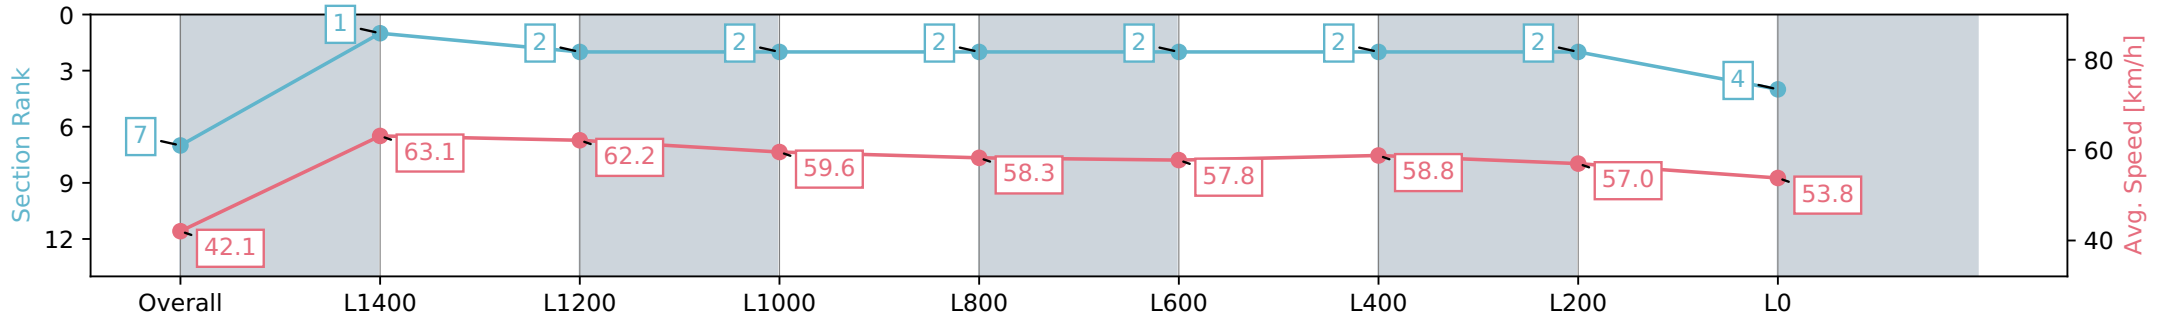

Horse/Jockey Name	FRANKEL STAR/Caitlyn Munro
Finish Rank	7
Fastest Section Time (Section)	0:11.63 (L1400)
Top Speed [km/h] (Section)	64.2 (Overall)
Race State	Finished

Gawler SA - Professional
Race 6: 2024 Barossa Cup Benchmark 58 Handicap - 1700m

10 June 2024 - 3:41PM

Track Rating: Soft 5, Weather: Overcast, Rail Position: True

Section	Overall	L1400	L1200	L1000	L800	L600	L400	L200	L0
Section Times	1:47.15 [7] (0:08.55)	1:38.60 [1] (0:11.71)	1:26.89 [2] (0:11.63)	1:15.26 [2] (0:12.08)	1:03.18 [2] (0:12.36)	0:50.82 [2] (0:12.51)	0:38.31 [2] (0:12.28)	0:26.03 [2] (0:12.63)	0:13.40 [4] (0:13.40)
Average Speed [km/h]	42.1	63.1	62.2	59.6	58.3	57.8	58.8	57.0	53.8
Top Speed [km/h]	61.7	64.2	62.5	62.2	58.9	58.6	59.1	58.1	56.0
Avg. Dist. to Rail [m]	11.3	4.8	2.0	1.4	0.8	0.7	0.4	1.6	4.0
Avg. Stride Freq. [Hz]	2.2	2.3	2.2	2.2	2.1	2.2	2.2	2.2	2.1
Avg. Stride Length [m]	7.1	7.6	7.7	7.5	7.6	7.4	7.4	7.3	7.1

[ ] Ranking at each section and finish
-:-:- No data available at this section
NA No data available