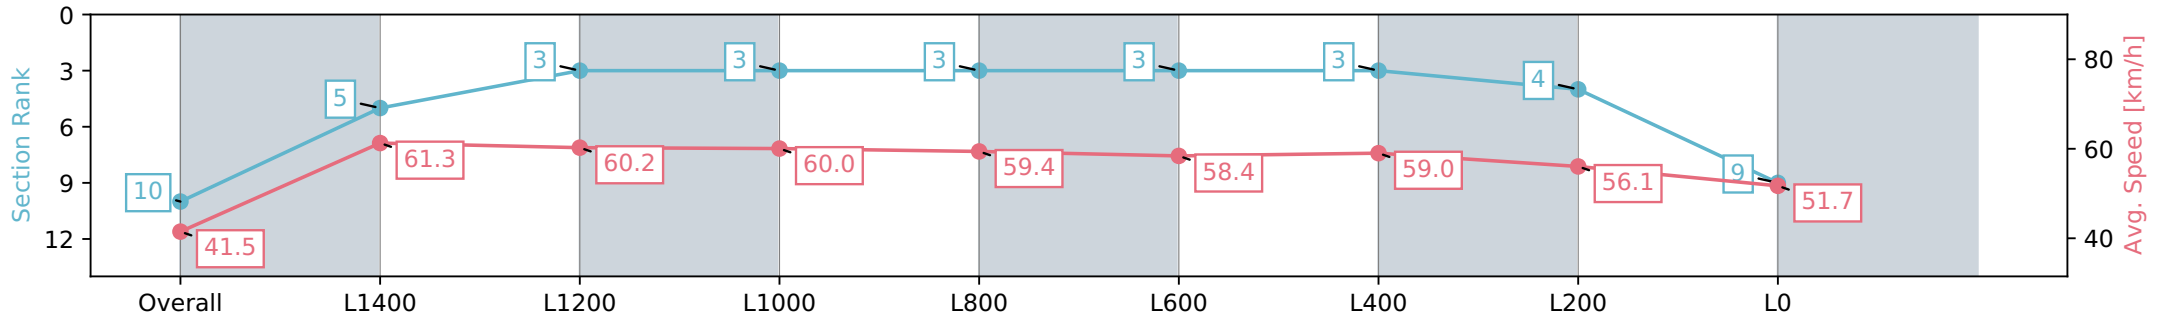

Horse/Jockey Name	AL RANCHERO/Jacob Opperman
Finish Rank	10
Fastest Section Time (Section)	0:11.71 (L1600)
Top Speed [km/h] (Section)	62.2 (Overall)
Race State	Finished

Gawler SA - Professional
Race 6: 2024 Barossa Cup Benchmark 58 Handicap - 1700m

10 June 2024 - 3:41PM

Track Rating: Soft 5, Weather: Overcast, Rail Position: True

Section	Overall	L1400	L1200	L1000	L800	L600	L400	L200	L0
Section Times	1:48.24 [10] (0:08.73)	1:39.51 [5] (0:11.71)	1:27.80 [3] (0:11.95)	1:15.85 [3] (0:11.99)	1:03.86 [3] (0:12.17)	0:51.69 [3] (0:12.42)	0:39.27 [3] (0:12.38)	0:26.89 [4] (0:12.92)	0:13.97 [9] (0:13.97)
Average Speed [km/h]	41.5	61.3	60.2	60.0	59.4	58.4	59.0	56.1	51.7
Top Speed [km/h]	61.0	62.2	60.9	60.8	60.6	59.6	59.7	57.7	53.9
Avg. Dist. to Rail [m]	3.3	0.8	0.4	0.1	0.4	1.6	2.9	4.7	7.4
Avg. Stride Freq. [Hz]	2.3	2.3	2.3	2.3	2.3	2.3	2.4	2.3	2.2
Avg. Stride Length [m]	6.7	7.3	7.4	7.2	7.2	7.1	7.0	6.7	6.5

- [ ] Ranking at each section and finish
- -:-:- No data available at this section
- NA No data available