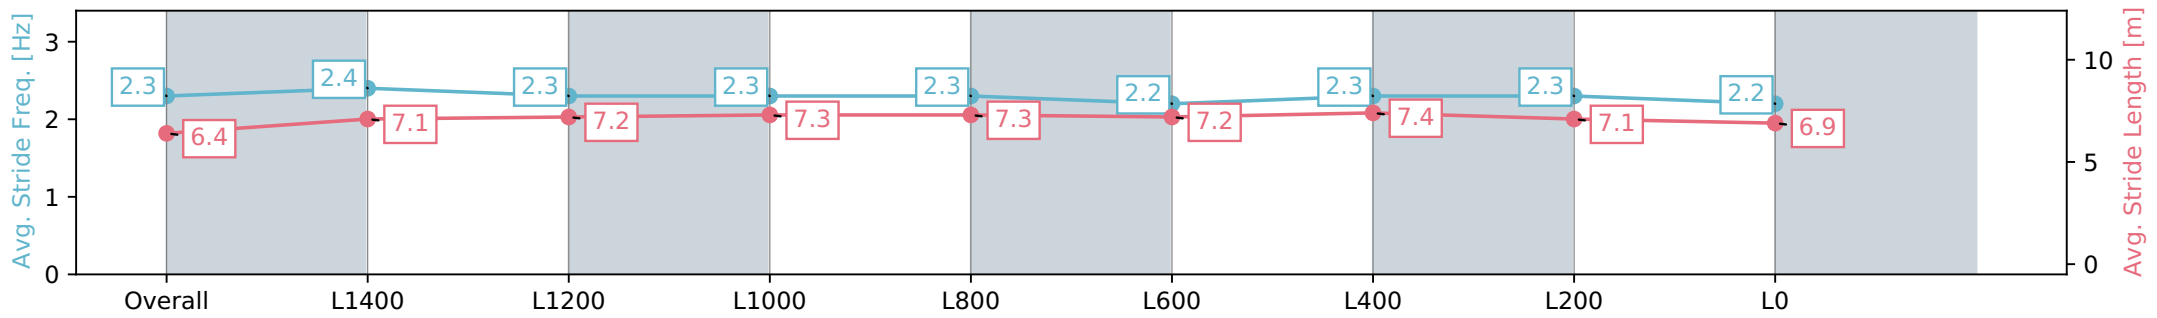

Gawler SA - Professional  
 Race 6: 2024 Barossa Cup Benchmark 58 Handicap - 1700m

10 June 2024 - 3:41PM

Track Rating: Soft 5, Weather: Overcast, Rail Position: True

Section	Overall	L1400	L1200	L1000	L800	L600	L400	L200	L0
Section Times	1:46.44 [3] (0:08.95)	1:37.49 [9] (0:11.91)	1:25.58 [8] (0:11.90)	1:13.68 [7] (0:11.78)	1:01.90 [5] (0:12.12)	0:49.78 [4] (0:12.43)	0:37.35 [4] (0:12.21)	0:25.14 [3] (0:12.38)	0:12.76 [2] (0:12.76)
Average Speed [km/h]	39.9	60.5	60.5	61.3	59.4	58.0	59.4	58.7	56.4
Top Speed [km/h]	59.4	61.6	61.3	61.7	61.1	59.4	60.1	59.5	58.1
Avg. Dist. to Rail [m]	1.7	0.4	0.7	0.4	0.6	0.7	1.6	3.8	6.4
Avg. Stride Freq. [Hz]	2.3	2.4	2.3	2.4	2.3	2.3	2.3	2.4	2.3
Avg. Stride Length [m]	6.5	7.0	7.2	7.2	7.2	7.0	7.1	6.9	6.8

Report Created: Mon 10 June 2024 16:32:04 GMT+10 (Note: Timing is based on positional data)

- [ ] Ranking at each section and finish
- :-:- No data available at this section
- NA No data available

Horse/Jockey Name	SHALAGA/Caitlin Tootell
Finish Rank	4
Fastest Section Time (Section)	0:11.89 (L1600)
Top Speed [km/h] (Section)	62.3 (L1600)
Race State	Finished

Gawler SA - Professional  
 Race 6: 2024 Barossa Cup Benchmark 58 Handicap - 1700m

10 June 2024 - 3:41PM

Track Rating: Soft 5, Weather: Overcast, Rail Position: True

Section	Overall	L1400	L1200	L1000	L800	L600	L400	L200	L0
Section Times	1:46.91 [4] (0:09.05)	1:37.86 [10] (0:11.89)	1:25.97 [9] (0:11.92)	1:14.05 [8] (0:12.00)	1:02.05 [8] (0:12.08)	0:49.97 [8] (0:12.47)	0:37.50 [7] (0:12.12)	0:25.38 [5] (0:12.39)	0:12.99 [6] (0:12.99)
Average Speed [km/h]	39.8	61.0	60.5	60.1	59.6	58.2	59.5	58.3	55.4
Top Speed [km/h]	59.8	62.3	62.3	60.9	61.0	59.6	60.4	59.6	56.7
Avg. Dist. to Rail [m]	4.5	1.4	1.5	0.9	0.8	0.9	0.9	1.5	0.2
Avg. Stride Freq. [Hz]	2.3	2.4	2.3	2.3	2.3	2.2	2.3	2.3	2.2
Avg. Stride Length [m]	6.4	7.1	7.2	7.3	7.3	7.2	7.4	7.1	6.9