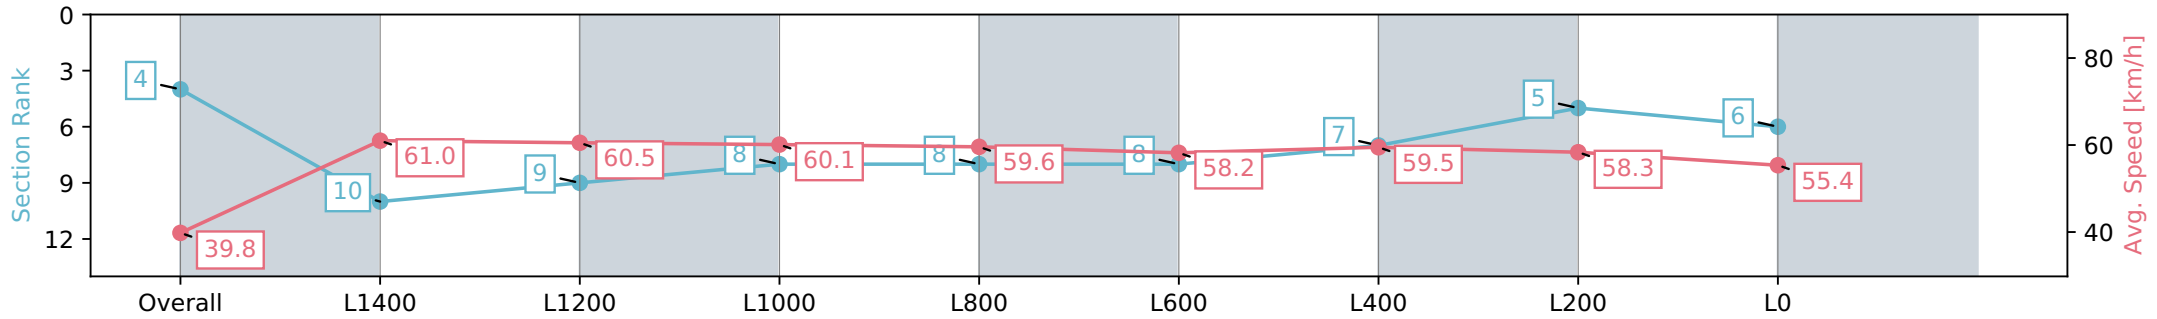

Horse/Jockey Name	SHALAGA/Caitlin Tootell
Finish Rank	4
Fastest Section Time (Section)	0:11.89 (L1600)
Top Speed [km/h] (Section)	62.3 (L1600)
Race State	Finished

Gawler SA - Professional
Race 6: 2024 Barossa Cup Benchmark 58 Handicap - 1700m

10 June 2024 - 3:41PM

Track Rating: Soft 5, Weather: Overcast, Rail Position: True

Section	Overall	L1400	L1200	L1000	L800	L600	L400	L200	L0
Section Times	1:46.91 [4] (0:09.05)	1:37.86 [10] (0:11.89)	1:25.97 [9] (0:11.92)	1:14.05 [8] (0:12.00)	1:02.05 [8] (0:12.08)	0:49.97 [8] (0:12.47)	0:37.50 [7] (0:12.12)	0:25.38 [5] (0:12.39)	0:12.99 [6] (0:12.99)
Average Speed [km/h]	39.8	61.0	60.5	60.1	59.6	58.2	59.5	58.3	55.4
Top Speed [km/h]	59.8	62.3	62.3	60.9	61.0	59.6	60.4	59.6	56.7
Avg. Dist. to Rail [m]	4.5	1.4	1.5	0.9	0.8	0.9	0.9	1.5	0.2
Avg. Stride Freq. [Hz]	2.3	2.4	2.3	2.3	2.3	2.2	2.3	2.3	2.2
Avg. Stride Length [m]	6.4	7.1	7.2	7.3	7.3	7.2	7.4	7.1	6.9

- [ ] Ranking at each section and finish
- -:-:- No data available at this section
- NA No data available