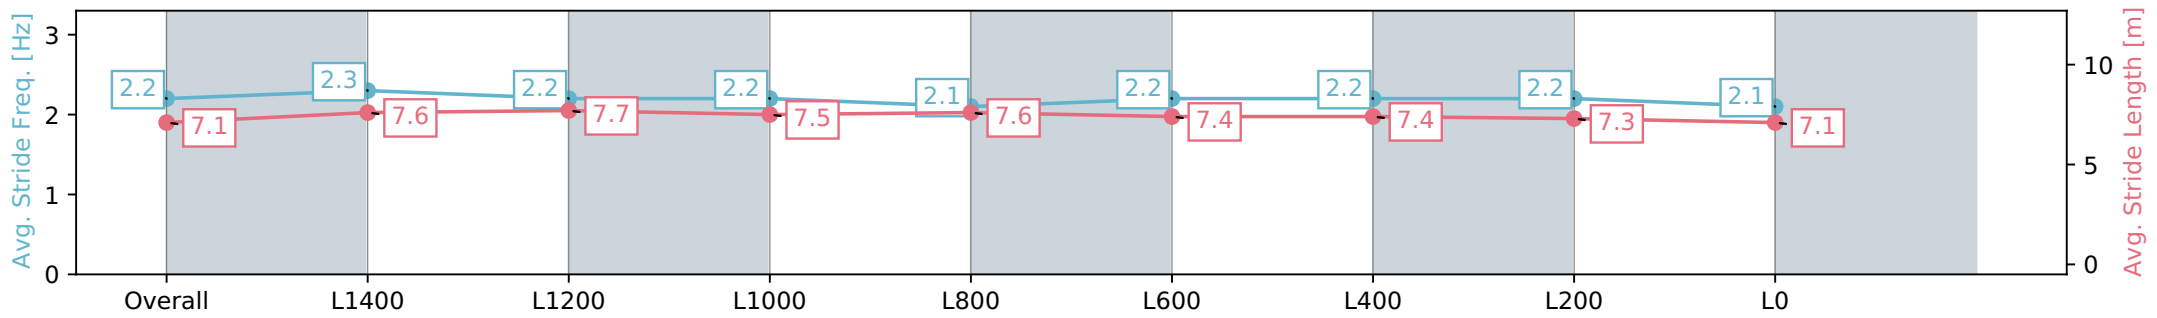

Gawler SA - Professional  
 Race 6: 2024 Barossa Cup Benchmark 58 Handicap - 1700m

10 June 2024 - 3:41PM

Track Rating: Soft 5, Weather: Overcast, Rail Position: True

Section	Overall	L1400	L1200	L1000	L800	L600	L400	L200	L0
Section Times	1:47.01 [6] (0:08.56)	1:38.45 [2] (0:11.56)	1:26.89 [1] (0:11.63)	1:15.26 [1] (0:11.90)	1:03.36 [1] (0:12.25)	0:51.11 [1] (0:12.48)	0:38.63 [1] (0:12.39)	0:26.24 [1] (0:12.75)	0:13.49 [1] (0:13.49)
Average Speed [km/h]	42.1	61.9	61.9	60.7	58.8	58.1	58.5	56.7	53.5
Top Speed [km/h]	61.6	63.2	63.3	61.9	59.9	59.9	60.4	59.3	57.0
Avg. Dist. to Rail [m]	0.8	0.5	0.5	0.8	0.6	1.0	1.5	2.2	3.4
Avg. Stride Freq. [Hz]	2.4	2.5	2.4	2.4	2.3	2.3	2.4	2.4	2.3
Avg. Stride Length [m]	6.5	7.0	7.1	7.0	7.0	6.9	6.8	6.7	6.4

Gawler SA - Professional  
 Race 6: 2024 Barossa Cup Benchmark 58 Handicap - 1700m

10 June 2024 - 3:41PM

Track Rating: Soft 5, Weather: Overcast, Rail Position: True

Section	Overall	L1400	L1200	L1000	L800	L600	L400	L200	L0
Section Times	1:47.15 [7] (0:08.55)	1:38.60 [1] (0:11.71)	1:26.89 [2] (0:11.63)	1:15.26 [2] (0:12.08)	1:03.18 [2] (0:12.36)	0:50.82 [2] (0:12.51)	0:38.31 [2] (0:12.28)	0:26.03 [2] (0:12.63)	0:13.40 [4] (0:13.40)
Average Speed [km/h]	42.1	63.1	62.2	59.6	58.3	57.8	58.8	57.0	53.8
Top Speed [km/h]	61.7	64.2	62.5	62.2	58.9	58.6	59.1	58.1	56.0
Avg. Dist. to Rail [m]	11.3	4.8	2.0	1.4	0.8	0.7	0.4	1.6	4.0
Avg. Stride Freq. [Hz]	2.2	2.3	2.2	2.2	2.1	2.2	2.2	2.2	2.1
Avg. Stride Length [m]	7.1	7.6	7.7	7.5	7.6	7.4	7.4	7.3	7.1