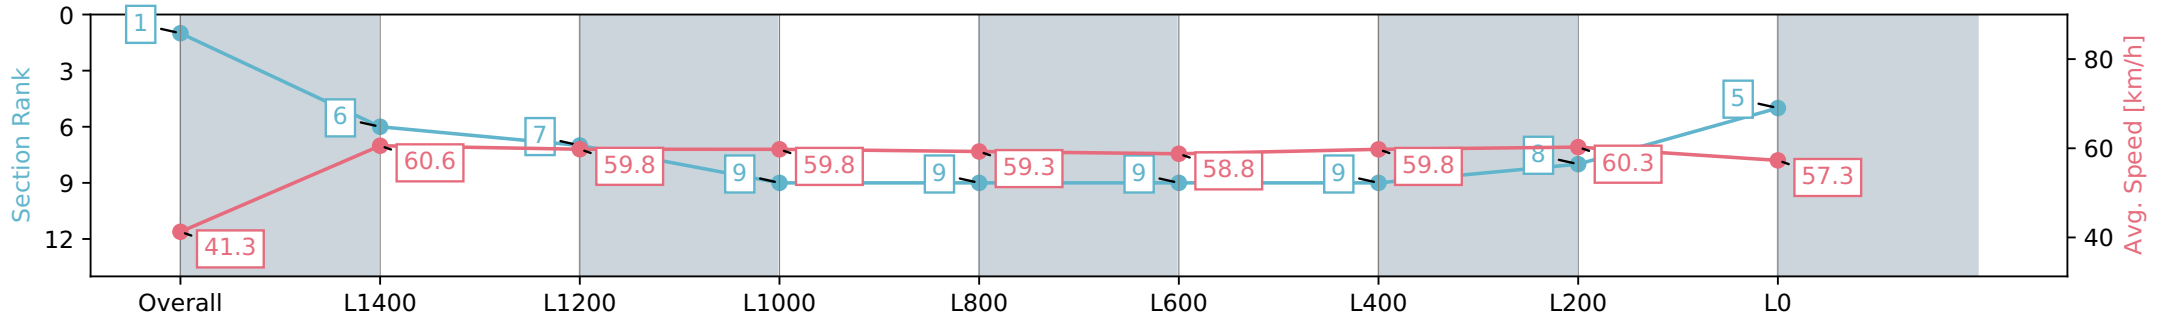

10 June 2024 - 3:41PM

Track Rating: Soft 5, Weather: Overcast, Rail Position: True

Section	Overall	L1400	L1200	L1000	L800	L600	L400	L200	L0
Section Times	1:46.33 [1] (0:08.77)	1:37.56 [6] (0:12.05)	1:25.51 [7] (0:12.10)	1:13.41 [9] (0:12.06)	1:01.35 [9] (0:12.14)	0:49.21 [9] (0:12.43)	0:36.78 [9] (0:12.16)	0:24.62 [8] (0:12.08)	0:12.54 [5] (0:12.54)
Average Speed [km/h]	41.3	60.6	59.8	59.8	59.3	58.8	59.8	60.3	57.3
Top Speed [km/h]	57.7	61.7	61.0	60.2	60.7	59.6	60.5	61.4	59.2
Avg. Dist. to Rail [m]	6.1	2.5	2.8	1.8	1.5	1.7	2.5	5.5	9.3
Avg. Stride Freq. [Hz]	2.3	2.4	2.3	2.3	2.2	2.2	2.3	2.3	2.3
Avg. Stride Length [m]	6.6	7.1	7.2	7.2	7.3	7.3	7.4	7.3	7.0