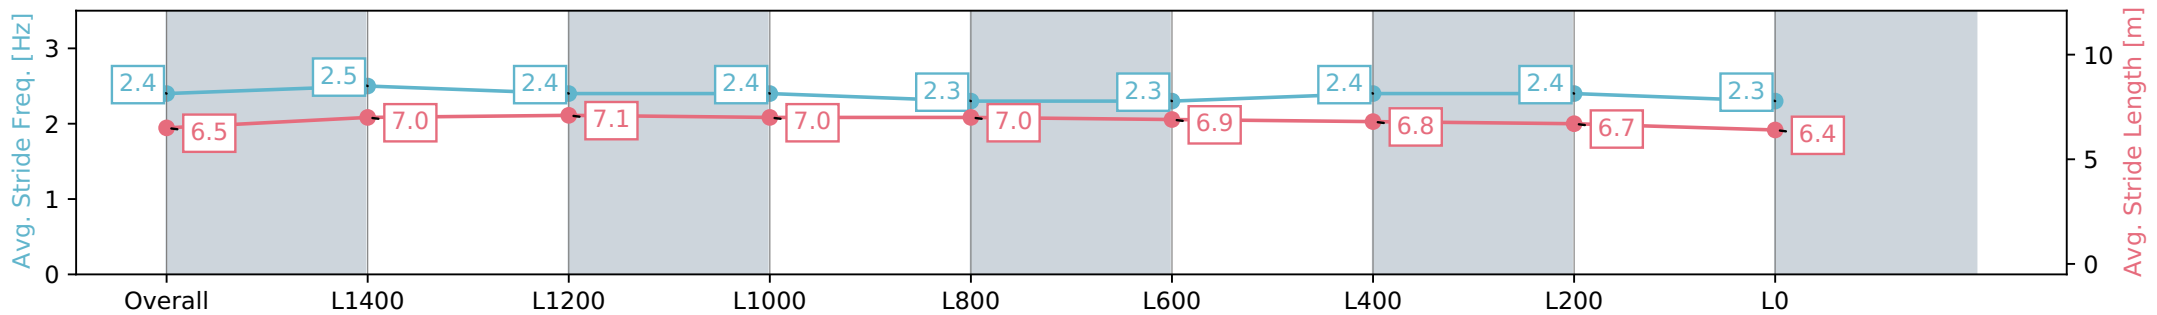

- [ ] Ranking at each section and finish
- :-:- No data available at this section
- NA No data available

Horse/Jockey Name	ROSE OF DUPORTH/Polly Brewster
Finish Rank	6
Fastest Section Time (Section)	0:11.56 (L1600)
Top Speed [km/h] (Section)	63.3 (L1600)
Race State	Finished

Gawler SA - Professional  
 Race 6: 2024 Barossa Cup Benchmark 58 Handicap - 1700m

10 June 2024 - 3:41PM

Track Rating: Soft 5, Weather: Overcast, Rail Position: True

Section	Overall	L1400	L1200	L1000	L800	L600	L400	L200	L0
Section Times	1:47.01 [6] (0:08.56)	1:38.45 [2] (0:11.56)	1:26.89 [1] (0:11.63)	1:15.26 [1] (0:11.90)	1:03.36 [1] (0:12.25)	0:51.11 [1] (0:12.48)	0:38.63 [1] (0:12.39)	0:26.24 [1] (0:12.75)	0:13.49 [1] (0:13.49)
Average Speed [km/h]	42.1	61.9	61.9	60.7	58.8	58.1	58.5	56.7	53.5
Top Speed [km/h]	61.6	63.2	63.3	61.9	59.9	59.9	60.4	59.3	57.0
Avg. Dist. to Rail [m]	0.8	0.5	0.5	0.8	0.6	1.0	1.5	2.2	3.4
Avg. Stride Freq. [Hz]	2.4	2.5	2.4	2.4	2.3	2.3	2.4	2.4	2.3
Avg. Stride Length [m]	6.5	7.0	7.1	7.0	7.0	6.9	6.8	6.7	6.4