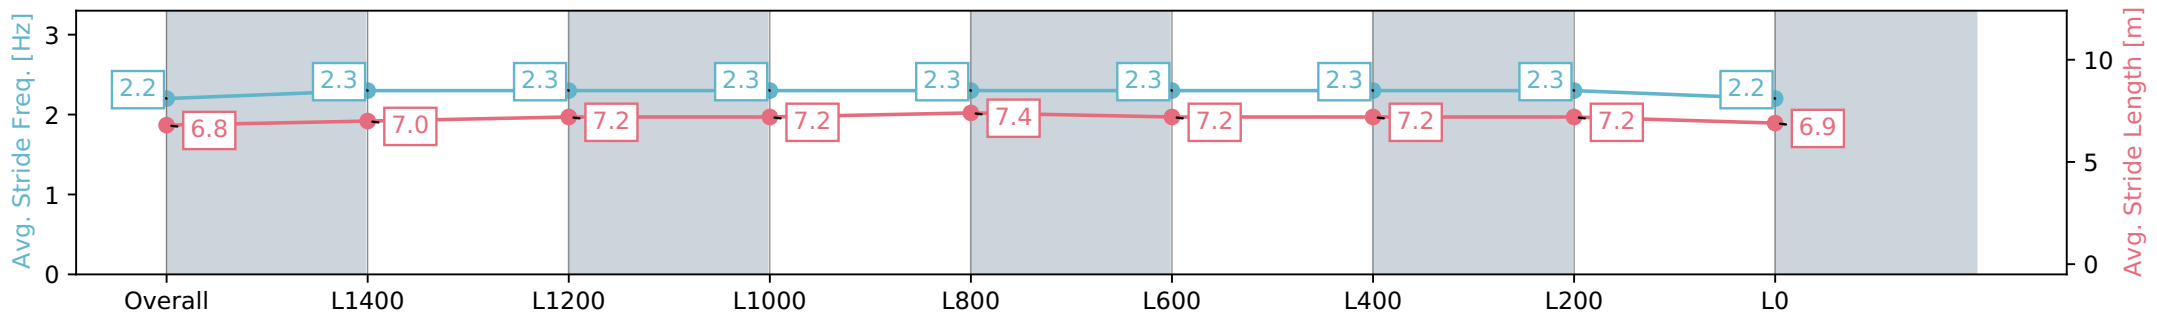

Gawler SA - Professional  
 Race 6: 2024 Barossa Cup Benchmark 58 Handicap - 1700m

10 June 2024 - 3:41PM

Track Rating: Soft 5, Weather: Overcast, Rail Position: True

Section	Overall	L1400	L1200	L1000	L800	L600	L400	L200	L0
Section Times	1:46.91 [4] (0:09.05)	1:37.86 [10] (0:11.89)	1:25.97 [9] (0:11.92)	1:14.05 [8] (0:12.00)	1:02.05 [8] (0:12.08)	0:49.97 [8] (0:12.47)	0:37.50 [7] (0:12.12)	0:25.38 [5] (0:12.39)	0:12.99 [6] (0:12.99)
Average Speed [km/h]	39.8	61.0	60.5	60.1	59.6	58.2	59.5	58.3	55.4
Top Speed [km/h]	59.8	62.3	62.3	60.9	61.0	59.6	60.4	59.6	56.7
Avg. Dist. to Rail [m]	4.5	1.4	1.5	0.9	0.8	0.9	0.9	1.5	0.2
Avg. Stride Freq. [Hz]	2.3	2.4	2.3	2.3	2.3	2.2	2.3	2.3	2.2
Avg. Stride Length [m]	6.4	7.1	7.2	7.3	7.3	7.2	7.4	7.1	6.9

- [ ] Ranking at each section and finish
- :-:- No data available at this section
- NA No data available

Horse/Jockey Name	ZOFFANY ROCKET/Sophie Logan
Finish Rank	5
Fastest Section Time (Section)	0:11.96 (L1000)
Top Speed [km/h] (Section)	61.3 (L1200)
Race State	Finished

Gawler SA - Professional  
 Race 6: 2024 Barossa Cup Benchmark 58 Handicap - 1700m

10 June 2024 - 3:41PM

Track Rating: Soft 5, Weather: Overcast, Rail Position: True

Section	Overall	L1400	L1200	L1000	L800	L600	L400	L200	L0
Section Times	1:47.00 [5] (0:08.92)	1:38.08 [7] (0:12.36)	1:25.72 [10] (0:12.08)	1:13.64 [10] (0:12.07)	1:01.57 [11] (0:11.96)	0:49.61 [10] (0:12.37)	0:37.24 [10] (0:12.06)	0:25.18 [10] (0:12.27)	0:12.91 [7] (0:12.91)
Average Speed [km/h]	40.2	59.2	59.8	59.9	60.4	59.0	60.4	59.3	55.8
Top Speed [km/h]	56.6	60.4	60.7	60.2	61.3	59.8	61.0	60.2	58.7
Avg. Dist. to Rail [m]	8.6	2.6	2.2	1.8	1.8	2.4	2.8	4.5	7.1
Avg. Stride Freq. [Hz]	2.2	2.3	2.3	2.3	2.3	2.3	2.3	2.3	2.2
Avg. Stride Length [m]	6.8	7.0	7.2	7.2	7.4	7.2	7.2	7.2	6.9