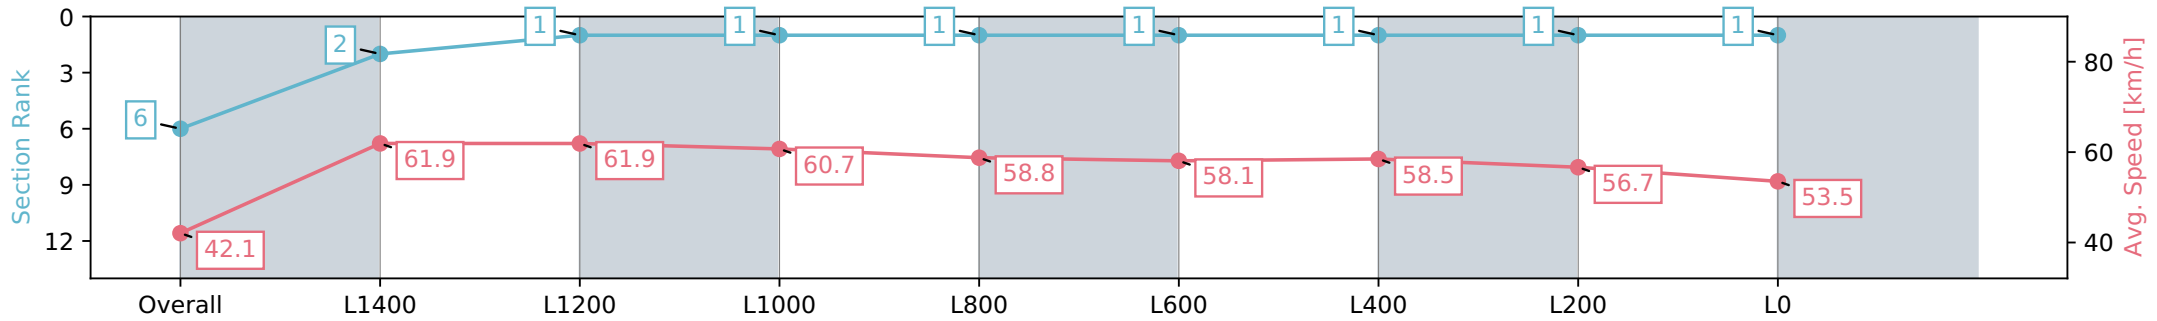

Gawler SA - Professional  
 Race 6: 2024 Barossa Cup Benchmark 58 Handicap - 1700m

10 June 2024 - 3:41PM

Track Rating: Soft 5, Weather: Overcast, Rail Position: True

Section	Overall	L1400	L1200	L1000	L800	L600	L400	L200	L0
Section Times	1:47.00 [5] (0:08.92)	1:38.08 [7] (0:12.36)	1:25.72 [10] (0:12.08)	1:13.64 [10] (0:12.07)	1:01.57 [11] (0:11.96)	0:49.61 [10] (0:12.37)	0:37.24 [10] (0:12.06)	0:25.18 [10] (0:12.27)	0:12.91 [7] (0:12.91)
Average Speed [km/h]	40.2	59.2	59.8	59.9	60.4	59.0	60.4	59.3	55.8
Top Speed [km/h]	56.6	60.4	60.7	60.2	61.3	59.8	61.0	60.2	58.7
Avg. Dist. to Rail [m]	8.6	2.6	2.2	1.8	1.8	2.4	2.8	4.5	7.1
Avg. Stride Freq. [Hz]	2.2	2.3	2.3	2.3	2.3	2.3	2.3	2.3	2.2
Avg. Stride Length [m]	6.8	7.0	7.2	7.2	7.4	7.2	7.2	7.2	6.9

- [ ] Ranking at each section and finish
- :-:- No data available at this section
- NA No data available

Horse/Jockey Name	ROSE OF DUPORTH/Polly Brewster
Finish Rank	6
Fastest Section Time (Section)	0:11.56 (L1600)
Top Speed [km/h] (Section)	63.3 (L1600)
Race State	Finished

Gawler SA - Professional  
 Race 6: 2024 Barossa Cup Benchmark 58 Handicap - 1700m

10 June 2024 - 3:41PM

Track Rating: Soft 5, Weather: Overcast, Rail Position: True

Section	Overall	L1400	L1200	L1000	L800	L600	L400	L200	L0
Section Times	1:47.01 [6] (0:08.56)	1:38.45 [2] (0:11.56)	1:26.89 [1] (0:11.63)	1:15.26 [1] (0:11.90)	1:03.36 [1] (0:12.25)	0:51.11 [1] (0:12.48)	0:38.63 [1] (0:12.39)	0:26.24 [1] (0:12.75)	0:13.49 [1] (0:13.49)
Average Speed [km/h]	42.1	61.9	61.9	60.7	58.8	58.1	58.5	56.7	53.5
Top Speed [km/h]	61.6	63.2	63.3	61.9	59.9	59.9	60.4	59.3	57.0
Avg. Dist. to Rail [m]	0.8	0.5	0.5	0.8	0.6	1.0	1.5	2.2	3.4
Avg. Stride Freq. [Hz]	2.4	2.5	2.4	2.4	2.3	2.3	2.4	2.4	2.3
Avg. Stride Length [m]	6.5	7.0	7.1	7.0	7.0	6.9	6.8	6.7	6.4