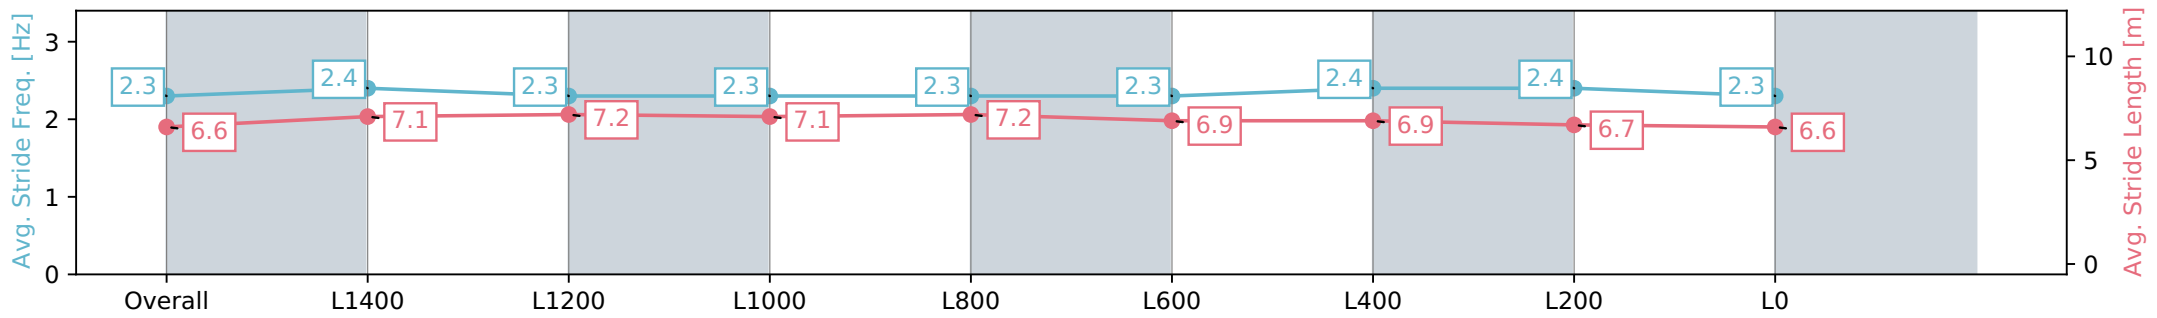

Gawler SA - Professional  
 Race 6: 2024 Barossa Cup Benchmark 58 Handicap - 1700m

10 June 2024 - 3:41PM

Track Rating: Soft 5, Weather: Overcast, Rail Position: True

Section	Overall	L1400	L1200	L1000	L800	L600	L400	L200	L0
Section Times	1:47.15 [7] (0:08.55)	1:38.60 [1] (0:11.71)	1:26.89 [2] (0:11.63)	1:15.26 [2] (0:12.08)	1:03.18 [2] (0:12.36)	0:50.82 [2] (0:12.51)	0:38.31 [2] (0:12.28)	0:26.03 [2] (0:12.63)	0:13.40 [4] (0:13.40)
Average Speed [km/h]	42.1	63.1	62.2	59.6	58.3	57.8	58.8	57.0	53.8
Top Speed [km/h]	61.7	64.2	62.5	62.2	58.9	58.6	59.1	58.1	56.0
Avg. Dist. to Rail [m]	11.3	4.8	2.0	1.4	0.8	0.7	0.4	1.6	4.0
Avg. Stride Freq. [Hz]	2.2	2.3	2.2	2.2	2.1	2.2	2.2	2.2	2.1
Avg. Stride Length [m]	7.1	7.6	7.7	7.5	7.6	7.4	7.4	7.3	7.1

[ ] Ranking at each section and finish  
 -:-:- No data available at this section  
 NA No data available

Horse/Jockey Name	NOT A BRASS RAZOO/Tala Hutchinson
Finish Rank	8
Fastest Section Time (Section)	0:11.91 (L1600)
Top Speed [km/h] (Section)	62.2 (Overall)
Race State	Finished

Gawler SA - Professional  
 Race 6: 2024 Barossa Cup Benchmark 58 Handicap - 1700m  
 10 June 2024 - 3:41PM  
 Track Rating: Soft 5, Weather: Overcast, Rail Position: True

Section	Overall	L1400	L1200	L1000	L800	L600	L400	L200	L0
Section Times	1:47.54 [8] (0:08.70)	1:38.84 [4] (0:11.91)	1:26.93 [5] (0:12.06)	1:14.87 [6] (0:12.13)	1:02.74 [7] (0:12.12)	0:50.62 [7] (0:12.54)	0:38.08 [8] (0:12.30)	0:25.78 [9] (0:12.53)	0:13.25 [10] (0:13.25)
Average Speed [km/h]	41.5	61.4	59.9	59.6	59.8	58.7	59.8	58.2	54.3
Top Speed [km/h]	60.1	62.2	61.3	60.5	61.2	61.1	61.1	60.3	57.6
Avg. Dist. to Rail [m]	7.8	3.3	2.7	3.4	2.6	3.3	4.1	8.0	10.0
Avg. Stride Freq. [Hz]	2.3	2.4	2.3	2.3	2.3	2.3	2.4	2.4	2.3
Avg. Stride Length [m]	6.6	7.1	7.2	7.1	7.2	6.9	6.9	6.7	6.6