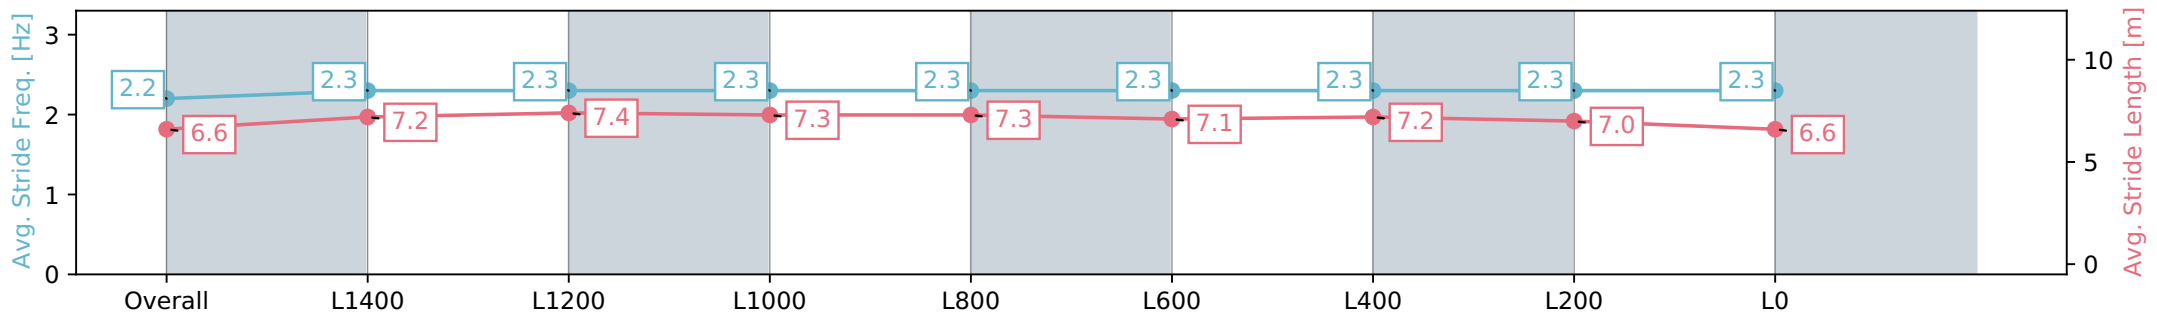

Gawler SA - Professional  
 Race 6: 2024 Barossa Cup Benchmark 58 Handicap - 1700m  
 10 June 2024 - 3:41PM  
 Track Rating: Soft 5, Weather: Overcast, Rail Position: True

Section	Overall	L1400	L1200	L1000	L800	L600	L400	L200	L0
Section Times	1:47.54 [8] (0:08.70)	1:38.84 [4] (0:11.91)	1:26.93 [5] (0:12.06)	1:14.87 [6] (0:12.13)	1:02.74 [7] (0:12.12)	0:50.62 [7] (0:12.54)	0:38.08 [8] (0:12.30)	0:25.78 [9] (0:12.53)	0:13.25 [10] (0:13.25)
Average Speed [km/h]	41.5	61.4	59.9	59.6	59.8	58.7	59.8	58.2	54.3
Top Speed [km/h]	60.1	62.2	61.3	60.5	61.2	61.1	61.1	60.3	57.6
Avg. Dist. to Rail [m]	7.8	3.3	2.7	3.4	2.6	3.3	4.1	8.0	10.0
Avg. Stride Freq. [Hz]	2.3	2.4	2.3	2.3	2.3	2.3	2.4	2.4	2.3
Avg. Stride Length [m]	6.6	7.1	7.2	7.1	7.2	6.9	6.9	6.7	6.6

Report Created: Mon 10 June 2024 16:32:22 GMT+10 (Note: Timing is based on positional data)

- [ ] Ranking at each section and finish
- :-:- No data available at this section
- NA No data available

Horse/Jockey Name	SUPER VALENTINE/Stacey Metcalfe
Finish Rank	9
Fastest Section Time (Section)	0:11.88 (L1400)
Top Speed [km/h] (Section)	61.4 (L1600)
Race State	Finished

Gawler SA - Professional  
 Race 6: 2024 Barossa Cup Benchmark 58 Handicap - 1700m

10 June 2024 - 3:41PM

Track Rating: Soft 5, Weather: Overcast, Rail Position: True

Section	Overall	L1400	L1200	L1000	L800	L600	L400	L200	L0
Section Times	1:47.56 [9] (0:09.18)	1:38.38 [11] (0:12.40)	1:25.98 [11] (0:11.88)	1:14.10 [11] (0:11.94)	1:02.16 [10] (0:12.07)	0:50.09 [11] (0:12.39)	0:37.70 [11] (0:12.03)	0:25.67 [11] (0:12.36)	0:13.31 [8] (0:13.31)
Average Speed [km/h]	39.3	58.9	60.7	60.3	59.8	58.1	60.1	58.4	54.0
Top Speed [km/h]	55.0	60.4	61.4	60.8	61.2	59.1	61.0	61.1	56.9
Avg. Dist. to Rail [m]	10.9	2.7	0.7	0.1	0.1	0.8	0.9	1.4	5.8
Avg. Stride Freq. [Hz]	2.2	2.3	2.3	2.3	2.3	2.3	2.3	2.3	2.3
Avg. Stride Length [m]	6.6	7.2	7.4	7.3	7.3	7.1	7.2	7.0	6.6