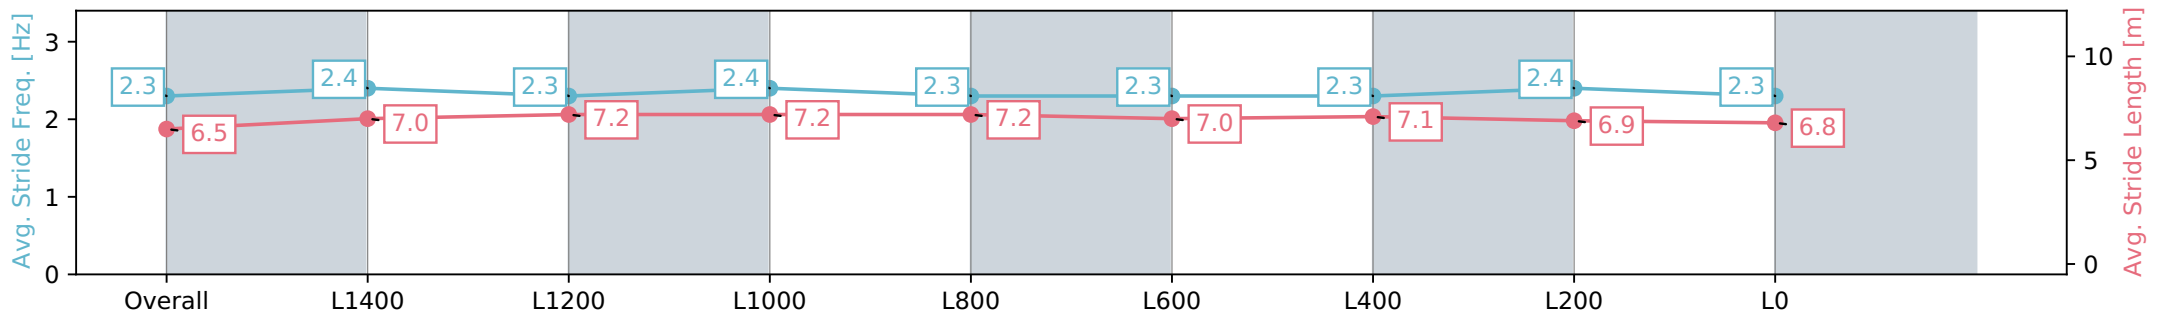

Gawler SA - Professional  
 Race 6: 2024 Barossa Cup Benchmark 58 Handicap - 1700m

10 June 2024 - 3:41PM

Track Rating: Soft 5, Weather: Overcast, Rail Position: True

Section	Overall	L1400	L1200	L1000	L800	L600	L400	L200	L0
Section Times	1:46.37 [2] (0:08.94)	1:37.43 [8] (0:11.69)	1:25.74 [6] (0:12.03)	1:13.71 [5] (0:11.99)	1:01.72 [6] (0:12.15)	0:49.57 [6] (0:12.49)	0:37.08 [6] (0:12.28)	0:24.80 [6] (0:12.14)	0:12.66 [3] (0:12.66)
Average Speed [km/h]	40.2	61.3	60.0	60.1	59.4	58.6	59.6	60.0	56.8
Top Speed [km/h]	60.3	62.6	60.8	61.0	60.2	60.1	61.0	61.6	59.5
Avg. Dist. to Rail [m]	4.1	1.1	0.6	1.4	1.7	2.5	3.6	5.5	8.1
Avg. Stride Freq. [Hz]	2.3	2.4	2.3	2.3	2.3	2.3	2.4	2.4	2.3
Avg. Stride Length [m]	6.5	7.2	7.2	7.2	7.3	6.9	7.0	7.0	6.8

Gawler SA - Professional  
 Race 6: 2024 Barossa Cup Benchmark 58 Handicap - 1700m

10 June 2024 - 3:41PM

Track Rating: Soft 5, Weather: Overcast, Rail Position: True

Section	Overall	L1400	L1200	L1000	L800	L600	L400	L200	L0
Section Times	1:46.44 [3] (0:08.95)	1:37.49 [9] (0:11.91)	1:25.58 [8] (0:11.90)	1:13.68 [7] (0:11.78)	1:01.90 [5] (0:12.12)	0:49.78 [4] (0:12.43)	0:37.35 [4] (0:12.21)	0:25.14 [3] (0:12.38)	0:12.76 [2] (0:12.76)
Average Speed [km/h]	39.9	60.5	60.5	61.3	59.4	58.0	59.4	58.7	56.4
Top Speed [km/h]	59.4	61.6	61.3	61.7	61.1	59.4	60.1	59.5	58.1
Avg. Dist. to Rail [m]	1.7	0.4	0.7	0.4	0.6	0.7	1.6	3.8	6.4
Avg. Stride Freq. [Hz]	2.3	2.4	2.3	2.4	2.3	2.3	2.3	2.4	2.3
Avg. Stride Length [m]	6.5	7.0	7.2	7.2	7.2	7.0	7.1	6.9	6.8