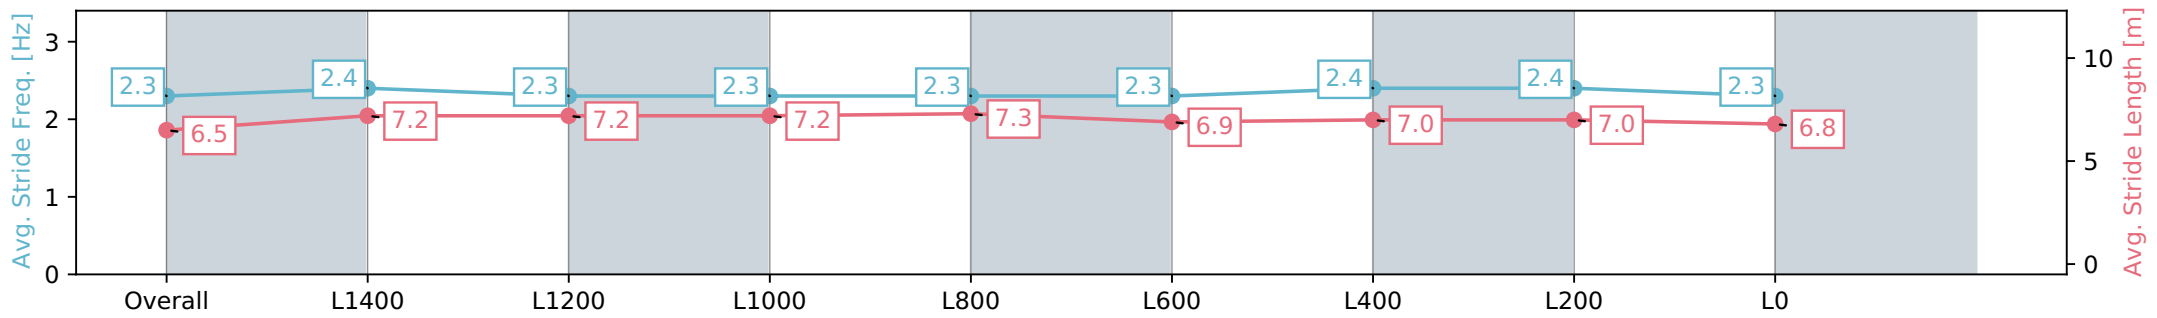

10 June 2024 - 3:41PM

Track Rating: Soft 5, Weather: Overcast, Rail Position: True

Section	Overall	L1400	L1200	L1000	L800	L600	L400	L200	L0
Section Times	1:46.33 [1] (0:08.77)	1:37.56 [6] (0:12.05)	1:25.51 [7] (0:12.10)	1:13.41 [9] (0:12.06)	1:01.35 [9] (0:12.14)	0:49.21 [9] (0:12.43)	0:36.78 [9] (0:12.16)	0:24.62 [8] (0:12.08)	0:12.54 [5] (0:12.54)
Average Speed [km/h]	41.3	60.6	59.8	59.8	59.3	58.8	59.8	60.3	57.3
Top Speed [km/h]	57.7	61.7	61.0	60.2	60.7	59.6	60.5	61.4	59.2
Avg. Dist. to Rail [m]	6.1	2.5	2.8	1.8	1.5	1.7	2.5	5.5	9.3
Avg. Stride Freq. [Hz]	2.3	2.4	2.3	2.3	2.2	2.2	2.3	2.3	2.3
Avg. Stride Length [m]	6.6	7.1	7.2	7.2	7.3	7.3	7.4	7.3	7.0

Gawler SA - Professional  
 Race 6: 2024 Barossa Cup Benchmark 58 Handicap - 1700m

10 June 2024 - 3:41PM

Track Rating: Soft 5, Weather: Overcast, Rail Position: True

Section	Overall	L1400	L1200	L1000	L800	L600	L400	L200	L0
Section Times	1:46.37 [2] (0:08.94)	1:37.43 [8] (0:11.69)	1:25.74 [6] (0:12.03)	1:13.71 [5] (0:11.99)	1:01.72 [6] (0:12.15)	0:49.57 [6] (0:12.49)	0:37.08 [6] (0:12.28)	0:24.80 [6] (0:12.14)	0:12.66 [3] (0:12.66)
Average Speed [km/h]	40.2	61.3	60.0	60.1	59.4	58.6	59.6	60.0	56.8
Top Speed [km/h]	60.3	62.6	60.8	61.0	60.2	60.1	61.0	61.6	59.5
Avg. Dist. to Rail [m]	4.1	1.1	0.6	1.4	1.7	2.5	3.6	5.5	8.1
Avg. Stride Freq. [Hz]	2.3	2.4	2.3	2.3	2.3	2.3	2.4	2.4	2.3
Avg. Stride Length [m]	6.5	7.2	7.2	7.2	7.3	6.9	7.0	7.0	6.8