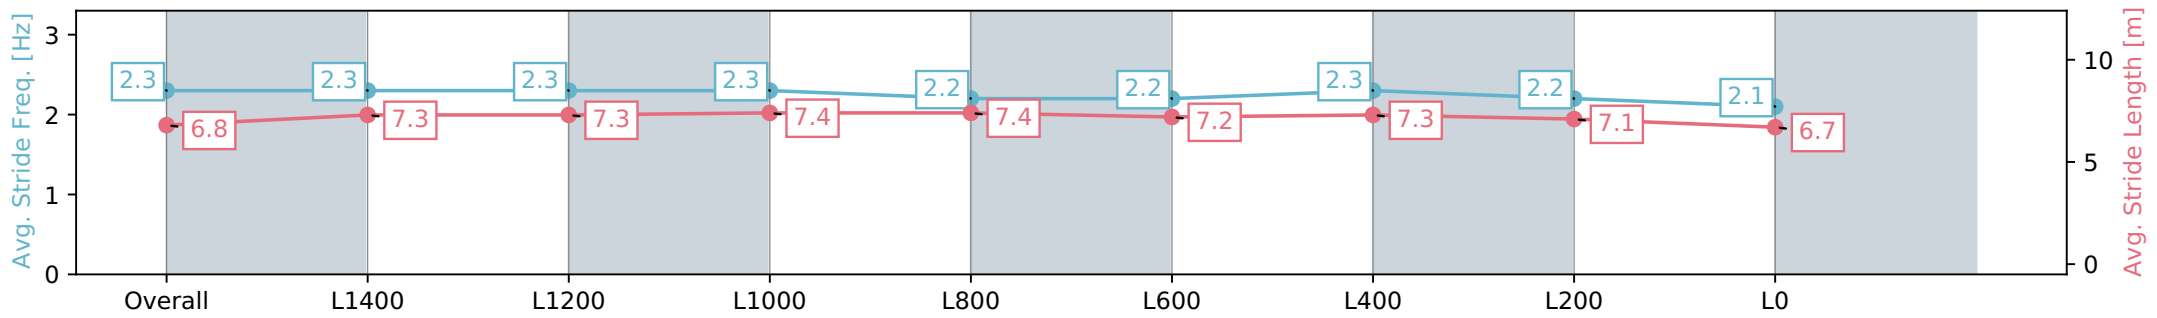

Gawler SA - Professional  
Race 6: 2024 Barossa Cup Benchmark 58 Handicap - 1700m

10 June 2024 - 3:41PM

Track Rating: Soft 5, Weather: Overcast, Rail Position: True

Section	Overall	L1400	L1200	L1000	L800	L600	L400	L200	L0
Section Times	1:48.24 [10] (0:08.73)	1:39.51 [5] (0:11.71)	1:27.80 [3] (0:11.95)	1:15.85 [3] (0:11.99)	1:03.86 [3] (0:12.17)	0:51.69 [3] (0:12.42)	0:39.27 [3] (0:12.38)	0:26.89 [4] (0:12.92)	0:13.97 [9] (0:13.97)
Average Speed [km/h]	41.5	61.3	60.2	60.0	59.4	58.4	59.0	56.1	51.7
Top Speed [km/h]	61.0	62.2	60.9	60.8	60.6	59.6	59.7	57.7	53.9
Avg. Dist. to Rail [m]	3.3	0.8	0.4	0.1	0.4	1.6	2.9	4.7	7.4
Avg. Stride Freq. [Hz]	2.3	2.3	2.3	2.3	2.3	2.3	2.4	2.3	2.2
Avg. Stride Length [m]	6.7	7.3	7.4	7.2	7.2	7.1	7.0	6.7	6.5

- [ ] Ranking at each section and finish
- :-:- No data available at this section
- NA No data available

Horse/Jockey Name	CHILKO LAKE/Margaret Collett
Finish Rank	11
Fastest Section Time (Section)	0:11.90 (L1200)
Top Speed [km/h] (Section)	63.1 (Overall)
Race State	Finished

Gawler SA - Professional  
Race 6: 2024 Barossa Cup Benchmark 58 Handicap - 1700m

10 June 2024 - 3:41PM

Track Rating: Soft 5, Weather: Overcast, Rail Position: True

Section	Overall	L1400	L1200	L1000	L800	L600	L400	L200	L0
Section Times	1:48.78 [11] (0:08.66)	1:40.12 [3] (0:11.91)	1:28.21 [4] (0:12.06)	1:16.15 [4] (0:11.90)	1:04.25 [4] (0:12.21)	0:52.04 [5] (0:12.52)	0:39.52 [5] (0:12.37)	0:27.15 [7] (0:12.90)	0:14.25 [11] (0:14.25)
Average Speed [km/h]	41.4	61.3	60.0	60.6	59.5	58.4	59.0	59.0	50.6
Top Speed [km/h]	59.6	63.1	61.1	60.8	60.1	59.2	59.5	57.9	53.6
Avg. Dist. to Rail [m]	7.0	2.7	2.8	2.4	2.4	2.6	3.0	5.7	8.7
Avg. Stride Freq. [Hz]	2.3	2.3	2.3	2.3	2.2	2.2	2.3	2.2	2.1
Avg. Stride Length [m]	6.8	7.3	7.3	7.4	7.4	7.2	7.3	7.1	6.7