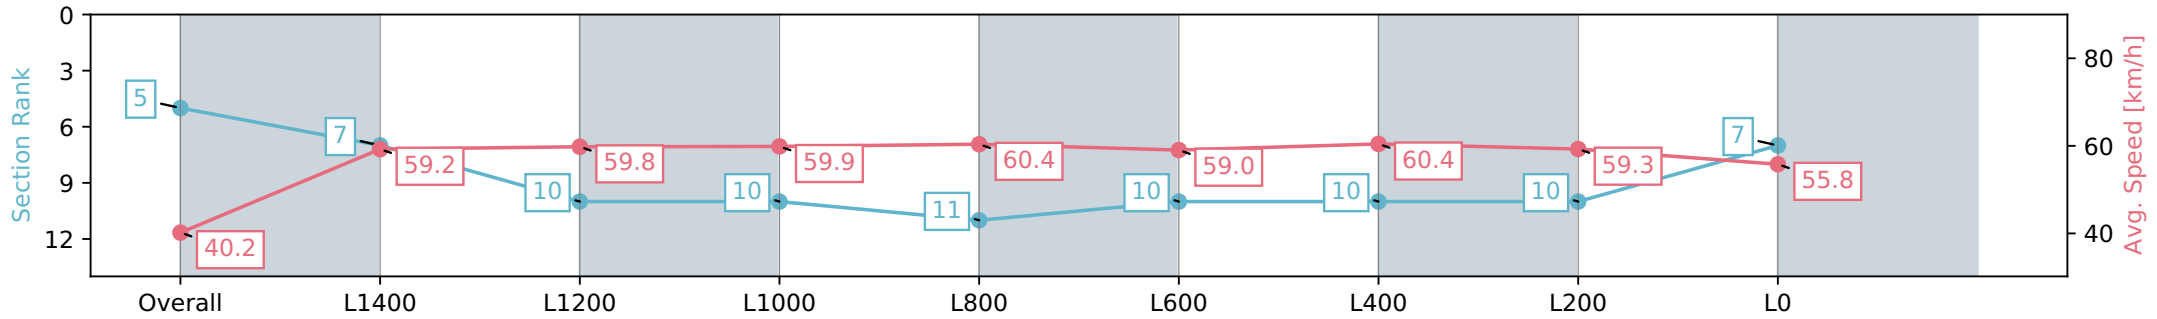

Gawler SA - Professional  
 Race 6: 2024 Barossa Cup Benchmark 58 Handicap - 1700m

10 June 2024 - 3:41PM

Track Rating: Soft 5, Weather: Overcast, Rail Position: True

Section	Overall	L1400	L1200	L1000	L800	L600	L400	L200	L0
Section Times	1:46.91 [4] (0:09.05)	1:37.86 [10] (0:11.89)	1:25.97 [9] (0:11.92)	1:14.05 [8] (0:12.00)	1:02.05 [8] (0:12.08)	0:49.97 [8] (0:12.47)	0:37.50 [7] (0:12.12)	0:25.38 [5] (0:12.39)	0:12.99 [6] (0:12.99)
Average Speed [km/h]	39.8	61.0	60.5	60.1	59.6	58.2	59.5	58.3	55.4
Top Speed [km/h]	59.8	62.3	62.3	60.9	61.0	59.6	60.4	59.6	56.7
Avg. Dist. to Rail [m]	4.5	1.4	1.5	0.9	0.8	0.9	0.9	1.5	0.2
Avg. Stride Freq. [Hz]	2.3	2.4	2.3	2.3	2.3	2.2	2.3	2.3	2.2
Avg. Stride Length [m]	6.4	7.1	7.2	7.3	7.3	7.2	7.4	7.1	6.9

- [ ] Ranking at each section and finish
- :-:- No data available at this section
- NA No data available

Horse/Jockey Name	ZOFFANY ROCKET/Sophie Logan
Finish Rank	5
Fastest Section Time (Section)	0:11.96 (L1000)
Top Speed [km/h] (Section)	61.3 (L1200)
Race State	Finished

Gawler SA - Professional  
 Race 6: 2024 Barossa Cup Benchmark 58 Handicap - 1700m

10 June 2024 - 3:41PM

Track Rating: Soft 5, Weather: Overcast, Rail Position: True

Section	Overall	L1400	L1200	L1000	L800	L600	L400	L200	L0
Section Times	1:47.00 [5] (0:08.92)	1:38.08 [7] (0:12.36)	1:25.72 [10] (0:12.08)	1:13.64 [10] (0:12.07)	1:01.57 [11] (0:11.96)	0:49.61 [10] (0:12.37)	0:37.24 [10] (0:12.06)	0:25.18 [10] (0:12.27)	0:12.91 [7] (0:12.91)
Average Speed [km/h]	40.2	59.2	59.8	59.9	60.4	59.0	60.4	59.3	55.8
Top Speed [km/h]	56.6	60.4	60.7	60.2	61.3	59.8	61.0	60.2	58.7
Avg. Dist. to Rail [m]	8.6	2.6	2.2	1.8	1.8	2.4	2.8	4.5	7.1
Avg. Stride Freq. [Hz]	2.2	2.3	2.3	2.3	2.3	2.3	2.3	2.3	2.2
Avg. Stride Length [m]	6.8	7.0	7.2	7.2	7.4	7.2	7.2	7.2	6.9