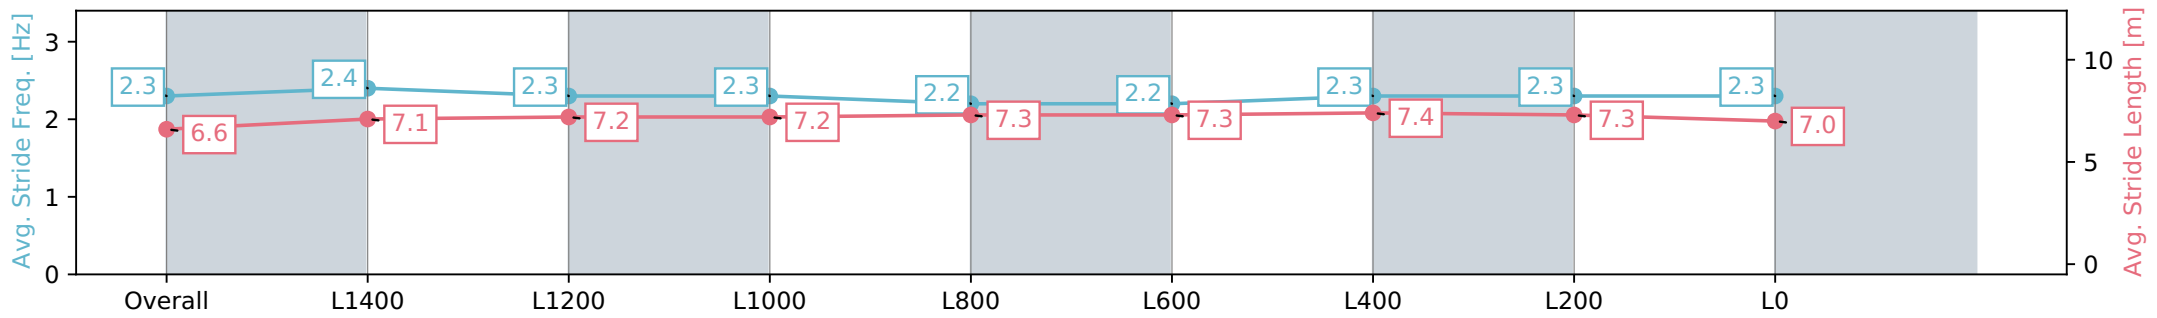

10 June 2024 - 3:41PM

Track Rating: Soft 5, Weather: Overcast, Rail Position: True

Section	Overall	L1400	L1200	L1000	L800	L600	L400	L200	L0
Section Times	1:46.33 [1] (0:08.77)	1:37.56 [6] (0:12.05)	1:25.51 [7] (0:12.10)	1:13.41 [9] (0:12.06)	1:01.35 [9] (0:12.14)	0:49.21 [9] (0:12.43)	0:36.78 [9] (0:12.16)	0:24.62 [8] (0:12.08)	0:12.54 [5] (0:12.54)
Average Speed [km/h]	41.3	60.6	59.8	59.8	59.3	58.8	59.8	60.3	57.3
Top Speed [km/h]	57.7	61.7	61.0	60.2	60.7	59.6	60.5	61.4	59.2
Avg. Dist. to Rail [m]	6.1	2.5	2.8	1.8	1.5	1.7	2.5	5.5	9.3
Avg. Stride Freq. [Hz]	2.3	2.4	2.3	2.3	2.2	2.2	2.3	2.3	2.3
Avg. Stride Length [m]	6.6	7.1	7.2	7.2	7.3	7.3	7.4	7.3	7.0