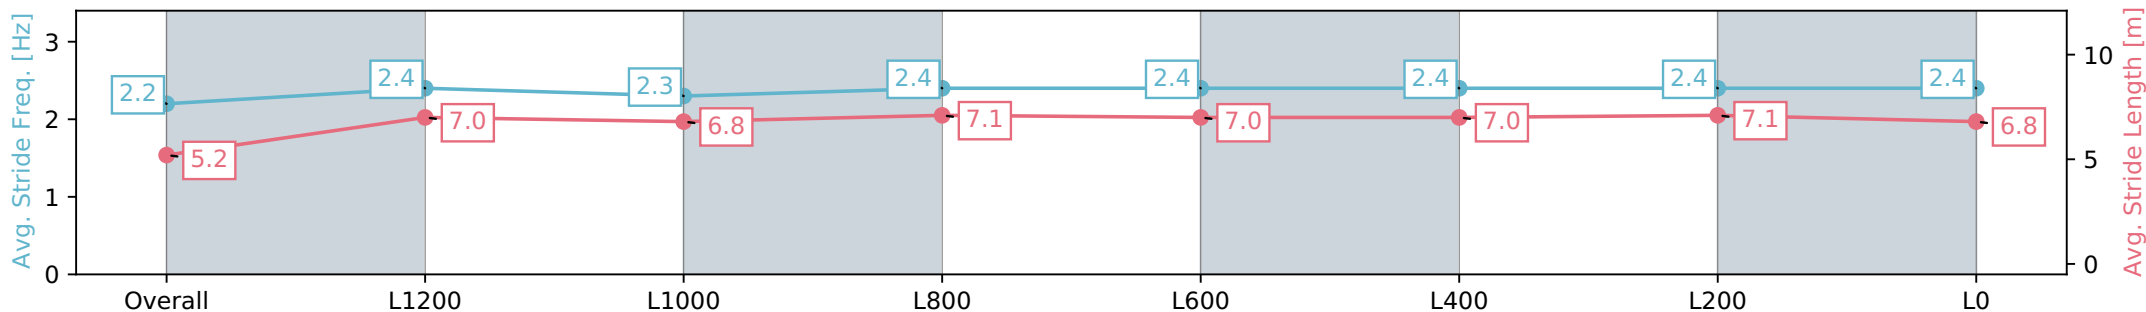

Gawler SA - Professional  
 Race 5: Kingsford Hotel Rating 0 - 56 Handicap - 1500m  
 10 June 2024 - 3:06PM  
 Track Rating: Soft 5, Weather: Overcast, Rail Position: True

Section	Overall	L1200	L1000	L800	L600	L400	L200	L0
Section Times	1:33.98 [4] (0:08.88)	1:25.10 [9] (0:11.77)	1:13.33 [8] (0:12.65)	1:00.68 [10] (0:12.12)	0:48.56 [9] (0:12.24)	0:36.32 [10] (0:12.02)	0:24.30 [8] (0:11.83)	0:12.47 [6] (0:12.47)
Average Speed [km/h]	40.4	61.5	57.0	59.7	59.7	61.3	61.8	57.9
Top Speed [km/h]	57.1	64.0	61.0	61.6	61.8	63.6	63.2	60.3
Avg. Dist. to Rail [m]	11.6	4.9	2.1	1.7	1.9	5.3	8.8	10.1
Avg. Stride Freq. [Hz]	2.2	2.4	2.3	2.4	2.4	2.4	2.4	2.4
Avg. Stride Length [m]	5.2	7.0	6.8	7.1	7.0	7.0	7.1	6.8