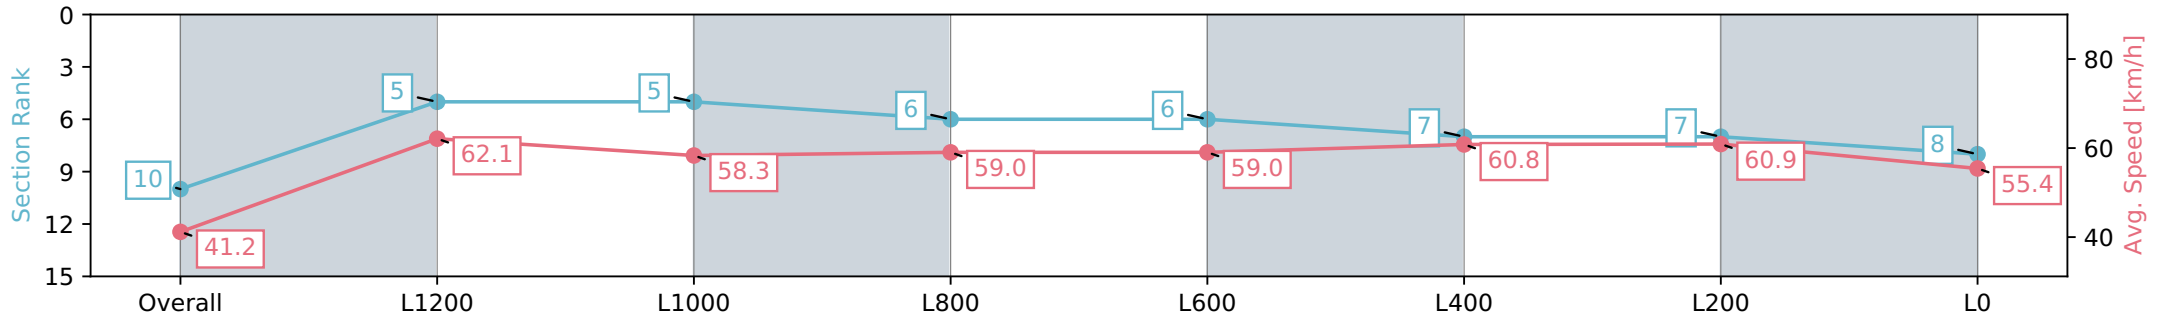

Gawler SA - Professional  
 Race 5: Kingsford Hotel Rating 0 - 56 Handicap - 1500m  
 10 June 2024 - 3:06PM  
 Track Rating: Soft 5, Weather: Overcast, Rail Position: True

Section	Overall	L1200	L1000	L800	L600	L400	L200	L0
Section Times	1:34.55 [10] (0:08.73)	1:25.82 [5] (0:11.73)	1:14.09 [5] (0:12.36)	1:01.73 [6] (0:12.25)	0:49.48 [6] (0:12.40)	0:37.08 [7] (0:12.07)	0:25.01 [7] (0:12.03)	0:12.98 [8] (0:12.98)
Average Speed [km/h]	41.2	62.1	58.3	59.0	59.0	60.8	60.9	55.4
Top Speed [km/h]	59.2	64.5	59.4	59.6	59.9	61.8	62.1	58.8
Avg. Dist. to Rail [m]	14.2	6.5	2.1	1.6	2.5	4.8	8.3	10.1
Avg. Stride Freq. [Hz]	2.2	2.3	2.2	2.2	2.3	2.3	2.3	2.2
Avg. Stride Length [m]	5.4	7.4	7.3	7.4	7.3	7.3	7.2	6.9