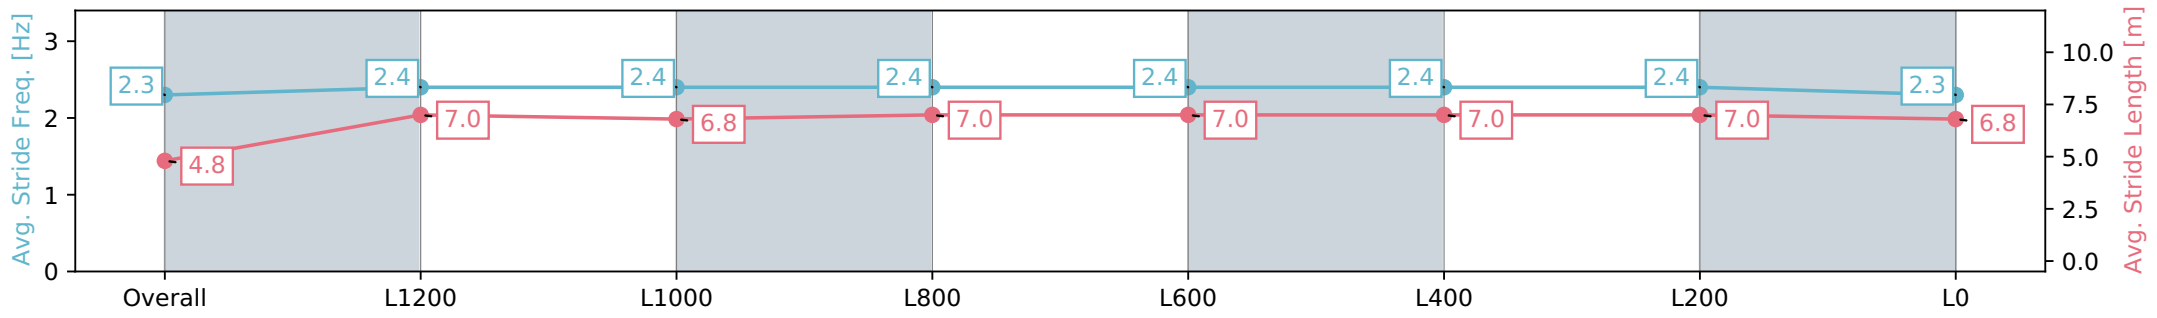

- [ ] Ranking at each section and finish
- :-:- No data available at this section
- NA No data available

Horse/Jockey Name	CRY CRY BABY/Jessica Eaton
Finish Rank	11
Fastest Section Time (Section)	0:11.64 (L1400)
Top Speed [km/h] (Section)	62.8 (Overall)
Race State	Finished

Gawler SA - Professional  
 Race 5: Kingsford Hotel Rating 0 - 56 Handicap - 1500m

10 June 2024 - 3:06PM

Track Rating: Soft 5, Weather: Overcast, Rail Position: True

Section	Overall	L1200	L1000	L800	L600	L400	L200	L0
Section Times	1:34.57 [11] (0:09.36)	1:25.21 [12] (0:11.64)	1:13.57 [12] (0:12.36)	1:01.21 [11] (0:12.09)	0:49.12 [10] (0:12.20)	0:36.92 [9] (0:12.05)	0:24.87 [10] (0:11.93)	0:12.94 [10] (0:12.94)
Average Speed [km/h]	38.5	61.9	58.1	59.4	59.2	60.8	60.7	55.8
Top Speed [km/h]	59.6	62.8	60.7	60.6	60.5	62.1	62.5	59.3
Avg. Dist. to Rail [m]	9.1	1.3	0.5	1.0	1.2	3.1	4.3	4.8
Avg. Stride Freq. [Hz]	2.3	2.4	2.4	2.4	2.4	2.4	2.4	2.3
Avg. Stride Length [m]	4.8	7.0	6.8	7.0	7.0	7.0	7.0	6.8