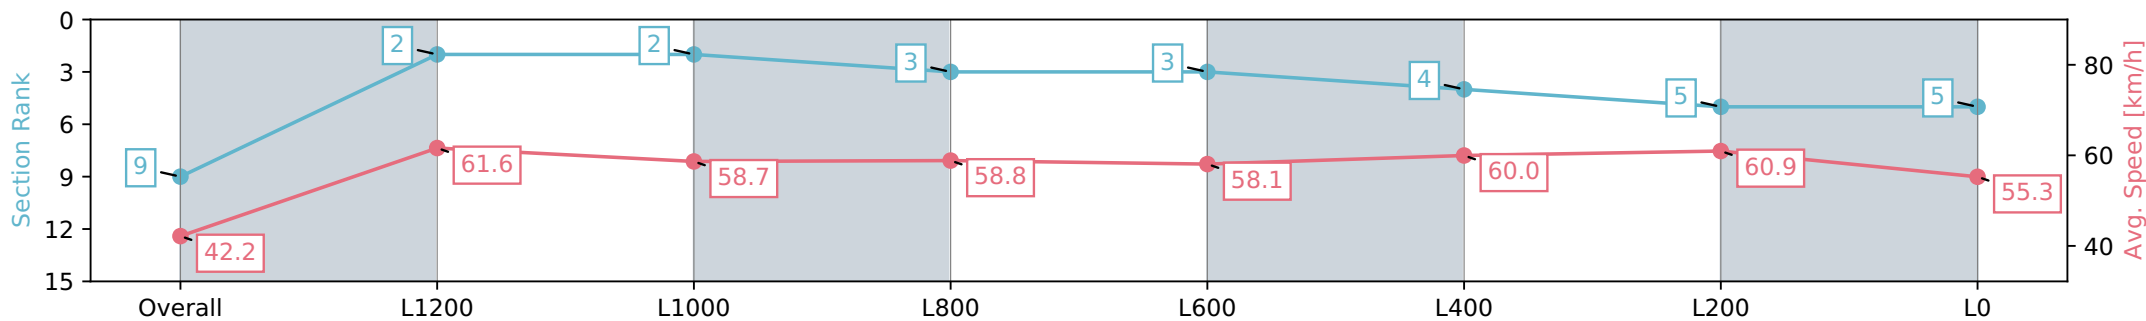

Horse/Jockey Name	PETERZANO/Stacey Metcalfe
Finish Rank	9
Fastest Section Time (Section)	0:11.69 (L1400)
Top Speed [km/h] (Section)	63.0 (Overall)
Race State	Finished

Gawler SA - Professional
Race 5: Kingsford Hotel Rating 0 - 56 Handicap - 1500m
10 June 2024 - 3:06PM
Track Rating: Soft 5, Weather: Overcast, Rail Position: True

Section	Overall	L1200	L1000	L800	L600	L400	L200	L0
Section Times	1:34.44 [9] (0:08.52)	1:25.92 [2] (0:11.69)	1:14.23 [2] (0:12.28)	1:01.95 [3] (0:12.20)	0:49.75 [3] (0:12.51)	0:37.24 [4] (0:12.28)	0:24.96 [5] (0:11.94)	0:13.02 [5] (0:13.02)
Average Speed [km/h]	42.2	61.6	58.7	58.8	58.1	60.0	60.9	55.3
Top Speed [km/h]	62.4	63.0	60.6	59.8	59.1	61.2	62.0	58.9
Avg. Dist. to Rail [m]	6.2	1.7	1.2	0.9	1.9	4.6	6.1	7.8
Avg. Stride Freq. [Hz]	2.3	2.3	2.3	2.2	2.2	2.3	2.3	2.2
Avg. Stride Length [m]	5.3	7.4	7.2	7.4	7.3	7.3	7.5	7.0

- [ ] Ranking at each section and finish
- -:-:- No data available at this section
- NA No data available