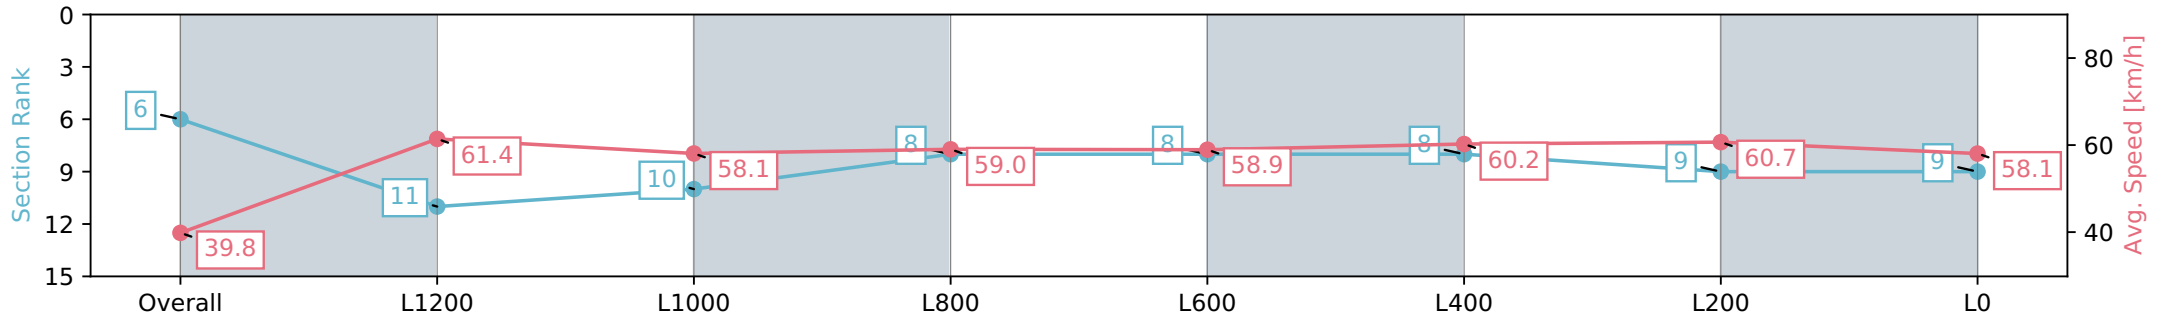

Horse/Jockey Name	GETOUTTHEWAY/Samuel Payne
Finish Rank	6
Fastest Section Time (Section)	0:11.67 (L1400)
Top Speed [km/h] (Section)	62.7 (Overall)
Race State	Finished

Gawler SA - Professional
Race 5: Kingsford Hotel Rating 0 - 56 Handicap - 1500m
10 June 2024 - 3:06PM
Track Rating: Soft 5, Weather: Overcast, Rail Position: True

Section	Overall	L1200	L1000	L800	L600	L400	L200	L0
Section Times	1:34.05 [6] (0:09.07)	1:24.98 [11] (0:11.67)	1:13.31 [10] (0:12.37)	1:00.94 [8] (0:12.22)	0:48.72 [8] (0:12.17)	0:36.55 [8] (0:12.18)	0:24.37 [9] (0:11.93)	0:12.44 [9] (0:12.44)
Average Speed [km/h]	39.8	61.4	58.1	59.0	58.9	60.2	60.7	58.1
Top Speed [km/h]	60.8	62.7	59.5	60.3	60.4	61.8	62.0	60.0
Avg. Dist. to Rail [m]	1.1	1.0	1.6	0.8	0.9	3.4	5.2	8.2
Avg. Stride Freq. [Hz]	2.2	2.2	2.2	2.1	2.2	2.2	2.2	2.2
Avg. Stride Length [m]	5.2	7.6	7.4	7.6	7.5	7.6	7.6	7.3

- [ ] Ranking at each section and finish
- -:-:- No data available at this section
- NA No data available