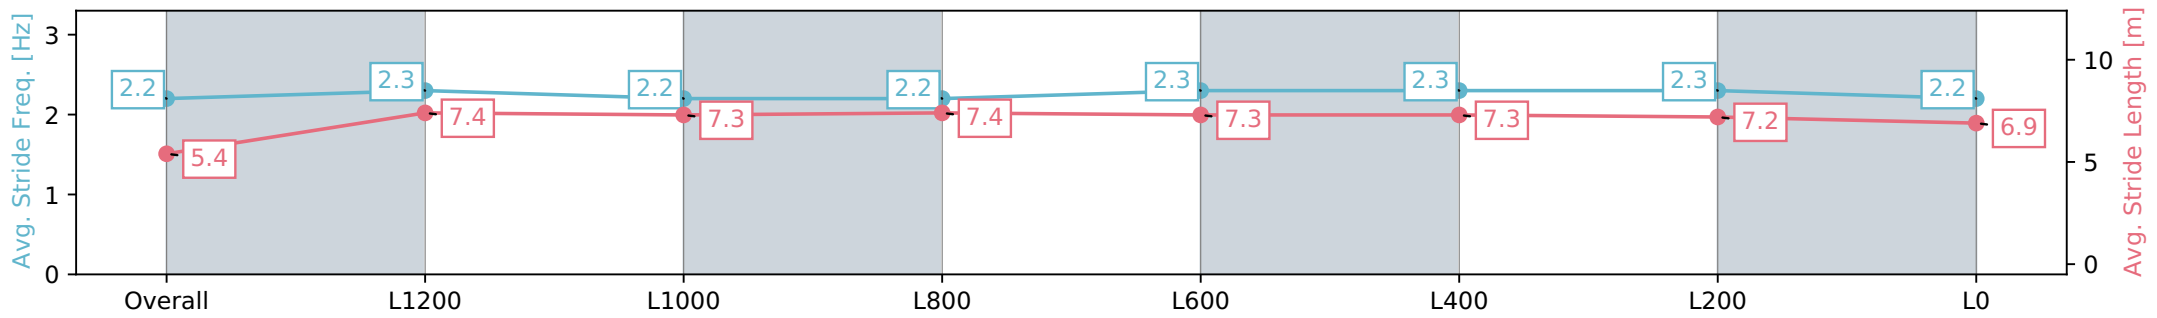

Gawler SA - Professional  
 Race 5: Kingsford Hotel Rating 0 - 56 Handicap - 1500m  
 10 June 2024 - 3:06PM  
 Track Rating: Soft 5, Weather: Overcast, Rail Position: True

Section	Overall	L1200	L1000	L800	L600	L400	L200	L0
Section Times	1:34.55 [10] (0:08.73)	1:25.82 [5] (0:11.73)	1:14.09 [5] (0:12.36)	1:01.73 [6] (0:12.25)	0:49.48 [6] (0:12.40)	0:37.08 [7] (0:12.07)	0:25.01 [7] (0:12.03)	0:12.98 [8] (0:12.98)
Average Speed [km/h]	41.2	62.1	58.3	59.0	59.0	60.8	60.9	55.4
Top Speed [km/h]	59.2	64.5	59.4	59.6	59.9	61.8	62.1	58.8
Avg. Dist. to Rail [m]	14.2	6.5	2.1	1.6	2.5	4.8	8.3	10.1
Avg. Stride Freq. [Hz]	2.2	2.3	2.2	2.2	2.3	2.3	2.3	2.2
Avg. Stride Length [m]	5.4	7.4	7.3	7.4	7.3	7.3	7.2	6.9