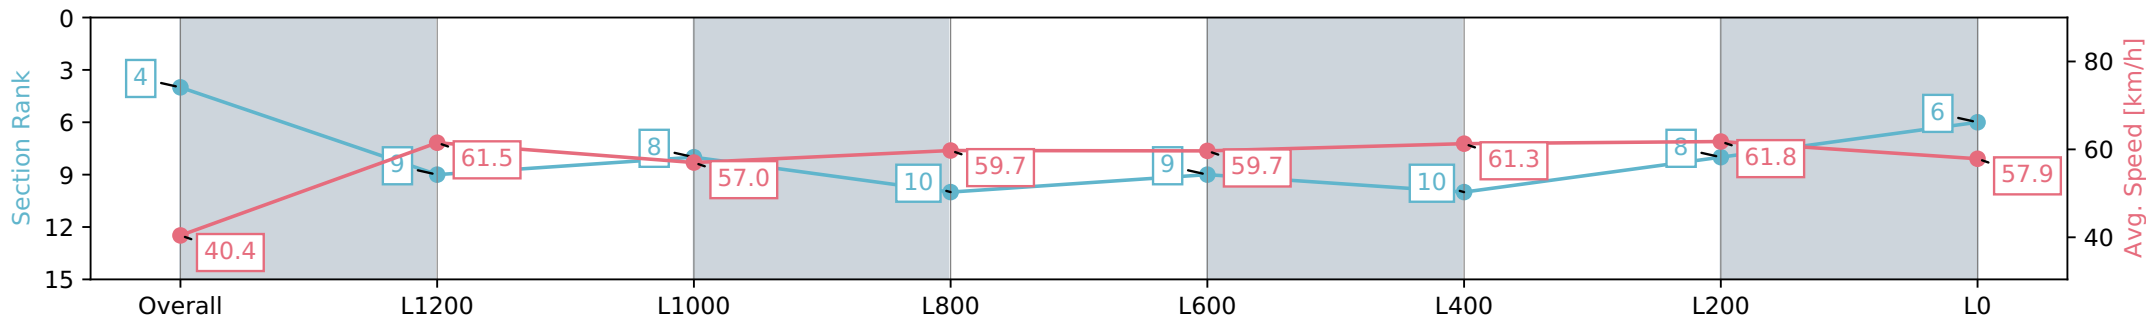

Gawler SA - Professional  
 Race 5: Kingsford Hotel Rating 0 - 56 Handicap - 1500m  
 10 June 2024 - 3:06PM  
 Track Rating: Soft 5, Weather: Overcast, Rail Position: True

Section	Overall	L1200	L1000	L800	L600	L400	L200	L0
Section Times	1:33.98 [4] (0:08.88)	1:25.10 [9] (0:11.77)	1:13.33 [8] (0:12.65)	1:00.68 [10] (0:12.12)	0:48.56 [9] (0:12.24)	0:36.32 [10] (0:12.02)	0:24.30 [8] (0:11.83)	0:12.47 [6] (0:12.47)
Average Speed [km/h]	40.4	61.5	57.0	59.7	59.7	61.3	61.8	57.9
Top Speed [km/h]	57.1	64.0	61.0	61.6	61.8	63.6	63.2	60.3
Avg. Dist. to Rail [m]	11.6	4.9	2.1	1.7	1.9	5.3	8.8	10.1
Avg. Stride Freq. [Hz]	2.2	2.4	2.3	2.4	2.4	2.4	2.4	2.4
Avg. Stride Length [m]	5.2	7.0	6.8	7.1	7.0	7.0	7.1	6.8