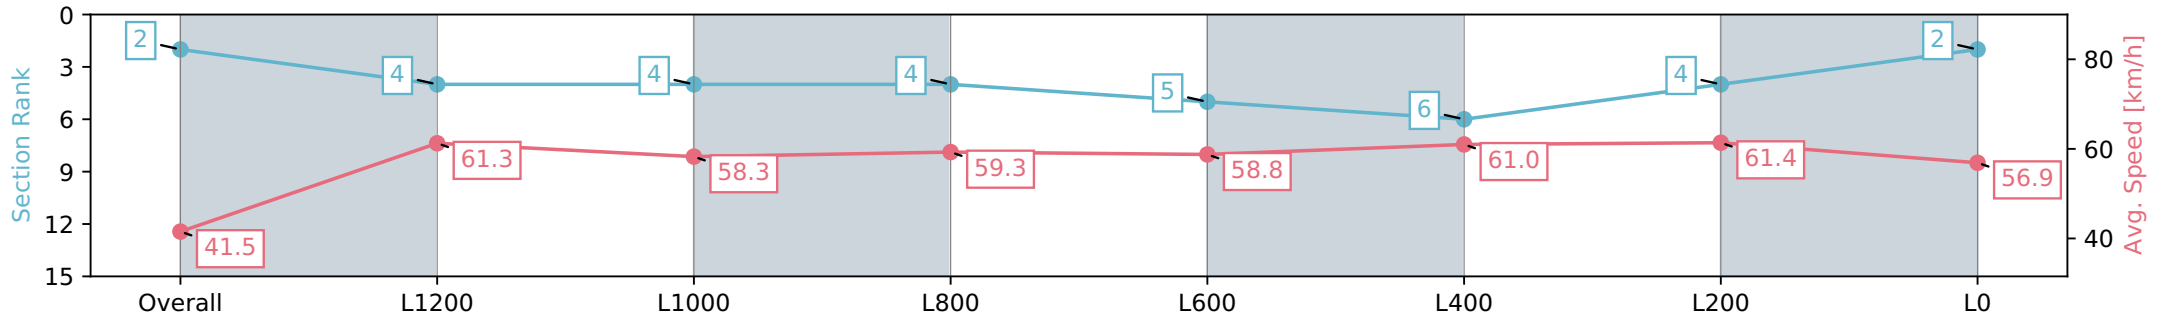

Horse/Jockey Name	SALUTE THE STARS/Anna Jordsjo
Finish Rank	2
Fastest Section Time (Section)	0:11.77 (L1400)
Top Speed [km/h] (Section)	62.8 (Overall)
Race State	Finished

Gawler SA - Professional
Race 5: Kingsford Hotel Rating 0 - 56 Handicap - 1500m
10 June 2024 - 3:06PM
Track Rating: Soft 5, Weather: Overcast, Rail Position: True

Section	Overall	L1200	L1000	L800	L600	L400	L200	L0
Section Times	1:33.91 [2] (0:08.68)	1:25.23 [4] (0:11.77)	1:13.46 [4] (0:12.32)	1:01.14 [4] (0:12.23)	0:48.91 [5] (0:12.41)	0:36.50 [6] (0:12.01)	0:24.49 [4] (0:11.88)	0:12.61 [2] (0:12.61)
Average Speed [km/h]	41.5	61.3	58.3	59.3	58.8	61.0	61.4	56.9
Top Speed [km/h]	60.1	62.8	60.1	61.6	60.3	62.3	62.7	58.8
Avg. Dist. to Rail [m]	4.7	1.7	0.3	1.5	2.2	3.6	5.9	7.3
Avg. Stride Freq. [Hz]	2.2	2.4	2.3	2.3	2.3	2.3	2.3	2.3
Avg. Stride Length [m]	5.3	7.2	7.1	7.2	7.2	7.2	7.3	7.0

- [ ] Ranking at each section and finish
- -:-:- No data available at this section
- NA No data available