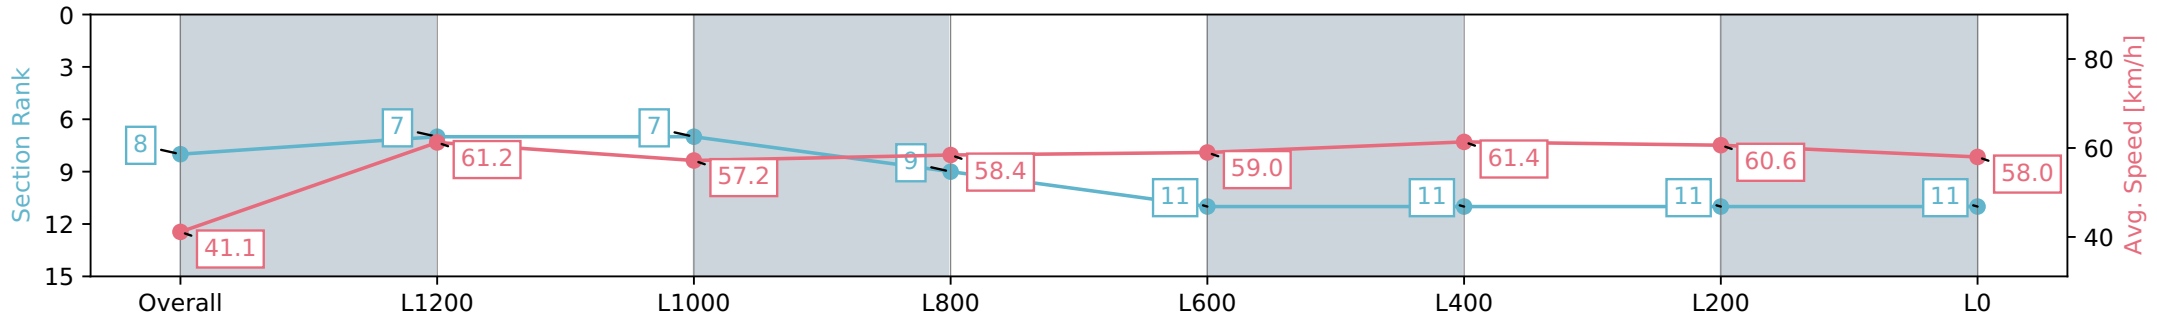

Horse/Jockey Name	ABAN/Caitlyn Munro
Finish Rank	8
Fastest Section Time (Section)	0:11.81 (L1400)
Top Speed [km/h] (Section)	63.1 (Overall)
Race State	Finished

Gawler SA - Professional
Race 5: Kingsford Hotel Rating 0 - 56 Handicap - 1500m
10 June 2024 - 3:06PM
Track Rating: Soft 5, Weather: Overcast, Rail Position: True

Section	Overall	L1200	L1000	L800	L600	L400	L200	L0
Section Times	1:34.24 [8] (0:08.75)	1:25.49 [7] (0:11.81)	1:13.68 [7] (0:12.61)	1:01.07 [9] (0:12.35)	0:48.72 [11] (0:12.30)	0:36.42 [11] (0:11.96)	0:24.46 [11] (0:12.03)	0:12.43 [11] (0:12.43)
Average Speed [km/h]	41.1	61.2	57.2	58.4	59.0	61.4	60.6	58.0
Top Speed [km/h]	58.5	63.1	58.9	59.6	60.1	62.9	62.7	60.2
Avg. Dist. to Rail [m]	11.0	4.6	1.9	1.2	1.3	3.7	7.8	12.9
Avg. Stride Freq. [Hz]	2.3	2.4	2.3	2.3	2.3	2.4	2.4	2.4
Avg. Stride Length [m]	5.0	7.0	6.9	7.1	7.2	7.3	7.1	6.9

Report Created: Mon 10 June 2024 15:54:02 GMT+10 (Note: Timing is based on positional data)

- [ ] Ranking at each section and finish
- -:-:- No data available at this section
- NA No data available