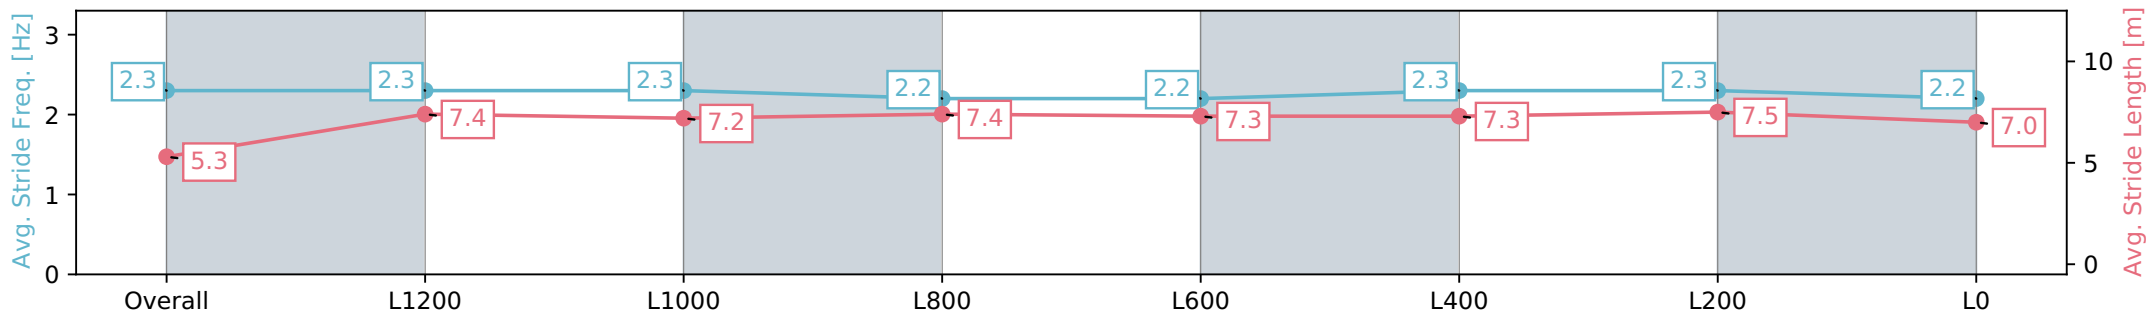

Horse/Jockey Name	PETERZANO/Stacey Metcalfe
Finish Rank	9
Fastest Section Time (Section)	0:11.69 (L1400)
Top Speed [km/h] (Section)	63.0 (Overall)
Race State	Finished

Gawler SA - Professional
Race 5: Kingsford Hotel Rating 0 - 56 Handicap - 1500m
10 June 2024 - 3:06PM
Track Rating: Soft 5, Weather: Overcast, Rail Position: True

Section	Overall	L1200	L1000	L800	L600	L400	L200	L0
Section Times	1:34.44 [9] (0:08.52)	1:25.92 [2] (0:11.69)	1:14.23 [2] (0:12.28)	1:01.95 [3] (0:12.20)	0:49.75 [3] (0:12.51)	0:37.24 [4] (0:12.28)	0:24.96 [5] (0:11.94)	0:13.02 [5] (0:13.02)
Average Speed [km/h]	42.2	61.6	58.7	58.8	58.1	60.0	60.9	55.3
Top Speed [km/h]	62.4	63.0	60.6	59.8	59.1	61.2	62.0	58.9
Avg. Dist. to Rail [m]	6.2	1.7	1.2	0.9	1.9	4.6	6.1	7.8
Avg. Stride Freq. [Hz]	2.3	2.3	2.3	2.2	2.2	2.3	2.3	2.2
Avg. Stride Length [m]	5.3	7.4	7.2	7.4	7.3	7.3	7.5	7.0

- [ ] Ranking at each section and finish
- -:-:- No data available at this section
- NA No data available