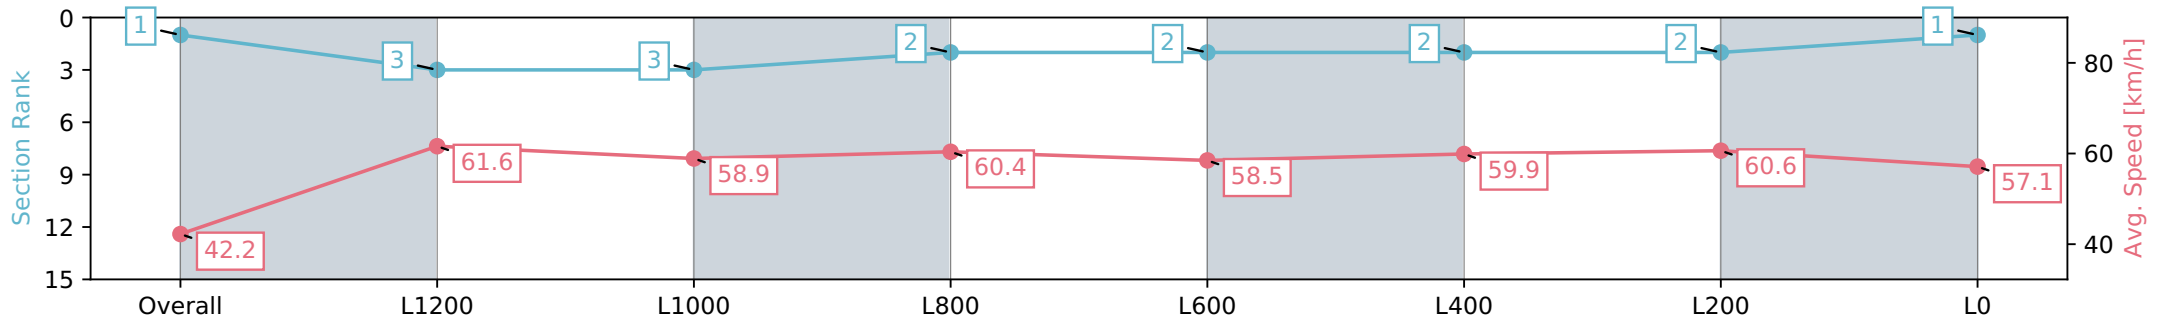

Horse/Jockey Name	MONSEAGLE/Dom Tourneur
Finish Rank	1
Fastest Section Time (Section)	0:11.72 (L1400)
Top Speed [km/h] (Section)	63.4 (Overall)
Race State	Finished

Gawler SA - Professional
Race 5: Kingsford Hotel Rating 0 - 56 Handicap - 1500m
10 June 2024 - 3:06PM
Track Rating: Soft 5, Weather: Overcast, Rail Position: True

Section	Overall	L1200	L1000	L800	L600	L400	L200	L0
Section Times	1:33.81 [1] (0:08.55)	1:25.26 [3] (0:11.72)	1:13.54 [3] (0:12.22)	1:01.32 [2] (0:11.94)	0:49.38 [2] (0:12.51)	0:36.87 [2] (0:12.27)	0:24.60 [2] (0:11.99)	0:12.61 [1] (0:12.61)
Average Speed [km/h]	42.2	61.6	58.9	60.4	58.5	59.9	60.6	57.1
Top Speed [km/h]	60.1	63.4	61.2	62.1	59.4	61.0	62.5	59.1
Avg. Dist. to Rail [m]	9.0	3.9	1.2	0.7	2.7	4.1	4.1	5.3
Avg. Stride Freq. [Hz]	2.3	2.4	2.3	2.3	2.3	2.3	2.3	2.3
Avg. Stride Length [m]	5.3	7.2	7.0	7.2	7.1	7.2	7.2	7.0

- [ ] Ranking at each section and finish
- -:-:- No data available at this section
- NA No data available