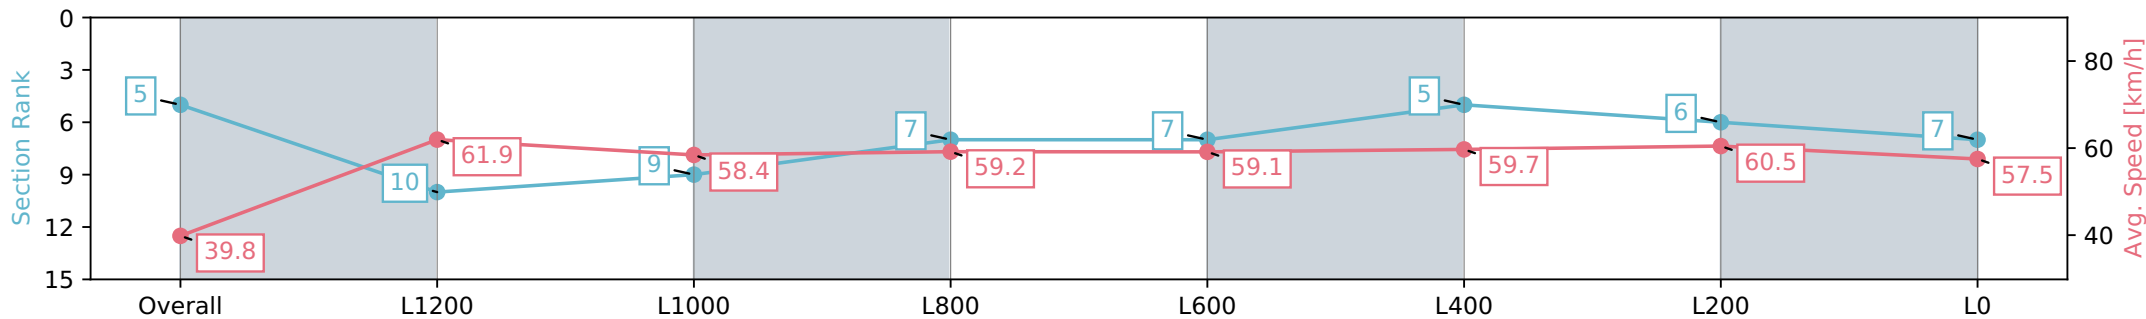

Horse/Jockey Name	VEGAS DESTINY/Rochelle Milnes
Finish Rank	5
Fastest Section Time (Section)	0:11.66 (L1400)
Top Speed [km/h] (Section)	63.9 (Overall)
Race State	Finished

Gawler SA - Professional
Race 5: Kingsford Hotel Rating 0 - 56 Handicap - 1500m
10 June 2024 - 3:06PM
Track Rating: Soft 5, Weather: Overcast, Rail Position: True

Section	Overall	L1200	L1000	L800	L600	L400	L200	L0
Section Times	1:34.03 [5] (0:09.02)	1:25.01 [10] (0:11.66)	1:13.35 [9] (0:12.28)	1:01.07 [7] (0:12.14)	0:48.93 [7] (0:12.19)	0:36.74 [5] (0:12.24)	0:24.50 [6] (0:12.01)	0:12.49 [7] (0:12.49)
Average Speed [km/h]	39.8	61.9	58.4	59.2	59.1	59.7	60.5	57.5
Top Speed [km/h]	60.0	63.9	60.3	60.4	61.4	62.5	61.7	59.2
Avg. Dist. to Rail [m]	2.9	1.0	0.9	1.3	1.2	3.1	2.3	2.8
Avg. Stride Freq. [Hz]	2.4	2.5	2.4	2.4	2.4	2.5	2.6	2.5
Avg. Stride Length [m]	4.7	7.0	6.8	6.9	6.8	6.7	6.6	6.4

- [ ] Ranking at each section and finish
- -:-:- No data available at this section
- NA No data available