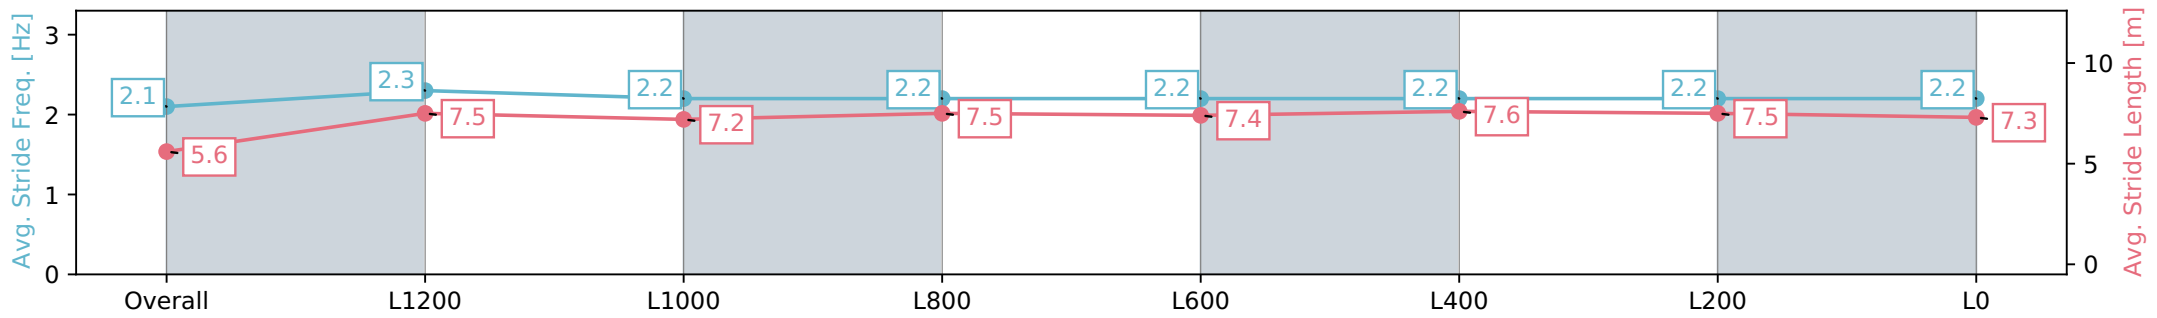

Gawler SA - Professional  
 Race 5: Kingsford Hotel Rating 0 - 56 Handicap - 1500m  
 10 June 2024 - 3:06PM  
 Track Rating: Soft 5, Weather: Overcast, Rail Position: True

Section	Overall	L1200	L1000	L800	L600	L400	L200	L0
Section Times	1:34.82 [12] (0:08.87)	1:25.95 [8] (0:11.95)	1:14.00 [11] (0:12.61)	1:01.39 [12] (0:12.35)	0:49.04 [12] (0:12.21)	0:36.83 [12] (0:12.16)	0:24.67 [12] (0:12.05)	0:12.62 [12] (0:12.62)
Average Speed [km/h]	40.7	60.6	56.9	58.4	58.8	60.1	59.9	57.2
Top Speed [km/h]	57.9	61.7	59.1	59.0	60.9	61.2	61.3	58.4
Avg. Dist. to Rail [m]	9.3	2.9	0.4	0.5	0.8	2.1	3.7	3.4
Avg. Stride Freq. [Hz]	2.1	2.3	2.2	2.2	2.2	2.2	2.2	2.2
Avg. Stride Length [m]	5.6	7.5	7.2	7.5	7.4	7.6	7.5	7.3