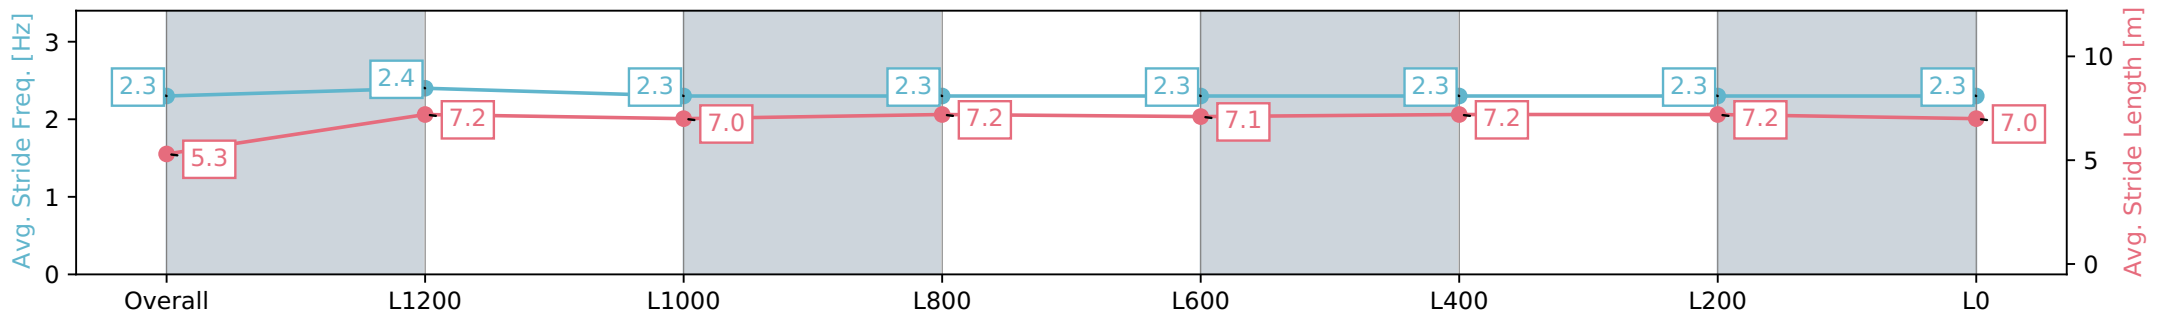

Horse/Jockey Name	MONSEAGLE/Dom Tourneur
Finish Rank	1
Fastest Section Time (Section)	0:11.72 (L1400)
Top Speed [km/h] (Section)	63.4 (Overall)
Race State	Finished

Gawler SA - Professional
Race 5: Kingsford Hotel Rating 0 - 56 Handicap - 1500m
10 June 2024 - 3:06PM
Track Rating: Soft 5, Weather: Overcast, Rail Position: True

Section	Overall	L1200	L1000	L800	L600	L400	L200	L0
Section Times	1:33.81 [1] (0:08.55)	1:25.26 [3] (0:11.72)	1:13.54 [3] (0:12.22)	1:01.32 [2] (0:11.94)	0:49.38 [2] (0:12.51)	0:36.87 [2] (0:12.27)	0:24.60 [2] (0:11.99)	0:12.61 [1] (0:12.61)
Average Speed [km/h]	42.2	61.6	58.9	60.4	58.5	59.9	60.6	57.1
Top Speed [km/h]	60.1	63.4	61.2	62.1	59.4	61.0	62.5	59.1
Avg. Dist. to Rail [m]	9.0	3.9	1.2	0.7	2.7	4.1	4.1	5.3
Avg. Stride Freq. [Hz]	2.3	2.4	2.3	2.3	2.3	2.3	2.3	2.3
Avg. Stride Length [m]	5.3	7.2	7.0	7.2	7.1	7.2	7.2	7.0

- [ ] Ranking at each section and finish
- -:-:- No data available at this section
- NA No data available