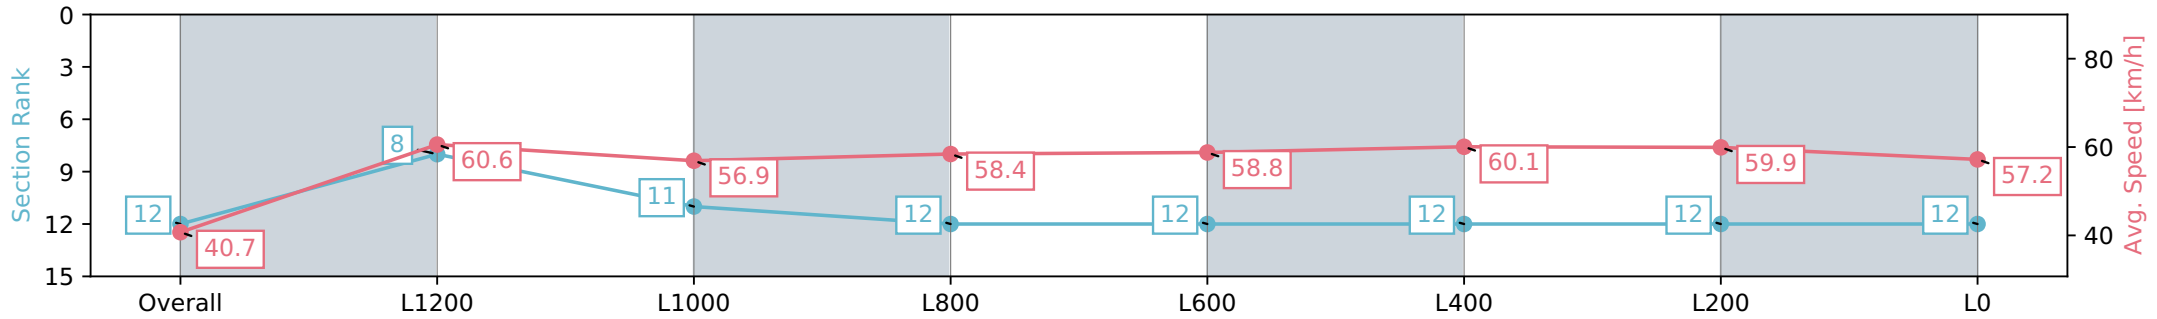

Gawler SA - Professional  
 Race 5: Kingsford Hotel Rating 0 - 56 Handicap - 1500m  
 10 June 2024 - 3:06PM  
 Track Rating: Soft 5, Weather: Overcast, Rail Position: True

Section	Overall	L1200	L1000	L800	L600	L400	L200	L0
Section Times	1:34.82 [12] (0:08.87)	1:25.95 [8] (0:11.95)	1:14.00 [11] (0:12.61)	1:01.39 [12] (0:12.35)	0:49.04 [12] (0:12.21)	0:36.83 [12] (0:12.16)	0:24.67 [12] (0:12.05)	0:12.62 [12] (0:12.62)
Average Speed [km/h]	40.7	60.6	56.9	58.4	58.8	60.1	59.9	57.2
Top Speed [km/h]	57.9	61.7	59.1	59.0	60.9	61.2	61.3	58.4
Avg. Dist. to Rail [m]	9.3	2.9	0.4	0.5	0.8	2.1	3.7	3.4
Avg. Stride Freq. [Hz]	2.1	2.3	2.2	2.2	2.2	2.2	2.2	2.2
Avg. Stride Length [m]	5.6	7.5	7.2	7.5	7.4	7.6	7.5	7.3