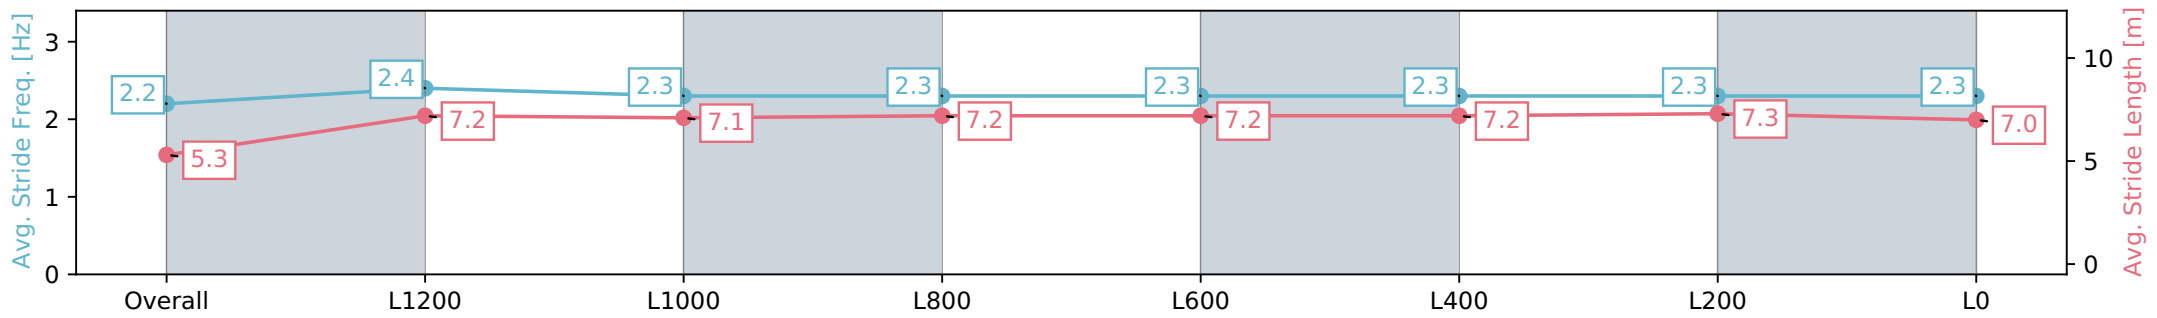

Section	Overall	L1200	L1000	L800	L600	L400	L200	L0
Section Times	1:33.81 [1] (0:08.55)	1:25.26 [3] (0:11.72)	1:13.54 [3] (0:12.22)	1:01.32 [2] (0:11.94)	0:49.38 [2] (0:12.51)	0:36.87 [2] (0:12.27)	0:24.60 [2] (0:11.99)	0:12.61 [1] (0:12.61)
Average Speed [km/h]	42.2	61.6	58.9	60.4	58.5	59.9	60.6	57.1
Top Speed [km/h]	60.1	63.4	61.2	62.1	59.4	61.0	62.5	59.1
Avg. Dist. to Rail [m]	9.0	3.9	1.2	0.7	2.7	4.1	4.1	5.3
Avg. Stride Freq. [Hz]	2.3	2.4	2.3	2.3	2.3	2.3	2.3	2.3
Avg. Stride Length [m]	5.3	7.2	7.0	7.2	7.1	7.2	7.2	7.0

- [ ] Ranking at each section and finish
- :-:- No data available at this section
- NA No data available

Horse/Jockey Name	SALUTE THE STARS/Anna Jordsjo
Finish Rank	2
Fastest Section Time (Section)	0:11.77 (L1400)
Top Speed [km/h] (Section)	62.8 (Overall)
Race State	Finished

Gawler SA - Professional  
 Race 5: Kingsford Hotel Rating 0 - 56 Handicap - 1500m  
 10 June 2024 - 3:06PM  
 Track Rating: Soft 5, Weather: Overcast, Rail Position: True

Section	Overall	L1200	L1000	L800	L600	L400	L200	L0
Section Times	1:33.91 [2] (0:08.68)	1:25.23 [4] (0:11.77)	1:13.46 [4] (0:12.32)	1:01.14 [4] (0:12.23)	0:48.91 [5] (0:12.41)	0:36.50 [6] (0:12.01)	0:24.49 [4] (0:11.88)	0:12.61 [2] (0:12.61)
Average Speed [km/h]	41.5	61.3	58.3	59.3	58.8	61.0	61.4	56.9
Top Speed [km/h]	60.1	62.8	60.1	61.6	60.3	62.3	62.7	58.8
Avg. Dist. to Rail [m]	4.7	1.7	0.3	1.5	2.2	3.6	5.9	7.3
Avg. Stride Freq. [Hz]	2.2	2.4	2.3	2.3	2.3	2.3	2.3	2.3
Avg. Stride Length [m]	5.3	7.2	7.1	7.2	7.2	7.2	7.3	7.0