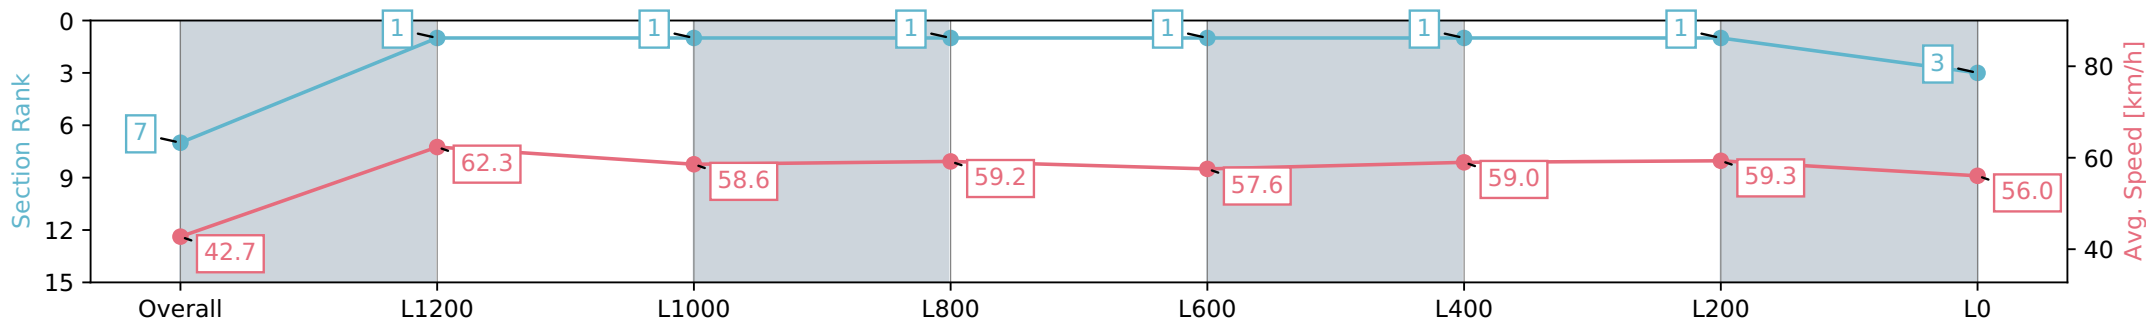

Gawler SA - Professional  
 Race 5: Kingsford Hotel Rating 0 - 56 Handicap - 1500m  
 10 June 2024 - 3:06PM  
 Track Rating: Soft 5, Weather: Overcast, Rail Position: True

Section	Overall	L1200	L1000	L800	L600	L400	L200	L0
Section Times	1:34.21 [7] (0:08.44)	1:25.77 [1] (0:11.49)	1:14.28 [1] (0:12.28)	1:02.00 [1] (0:12.12)	0:49.88 [1] (0:12.49)	0:37.39 [1] (0:12.37)	0:25.02 [1] (0:12.16)	0:12.86 [3] (0:12.86)
Average Speed [km/h]	42.7	62.3	58.6	59.2	57.6	59.0	59.3	56.0
Top Speed [km/h]	63.6	64.5	60.7	59.9	58.4	60.1	60.3	57.8
Avg. Dist. to Rail [m]	7.0	2.6	3.0	3.1	1.7	2.6	1.5	2.1
Avg. Stride Freq. [Hz]	2.3	2.3	2.2	2.2	2.2	2.3	2.3	2.2
Avg. Stride Length [m]	5.3	7.5	7.4	7.4	7.3	7.3	7.3	7.0