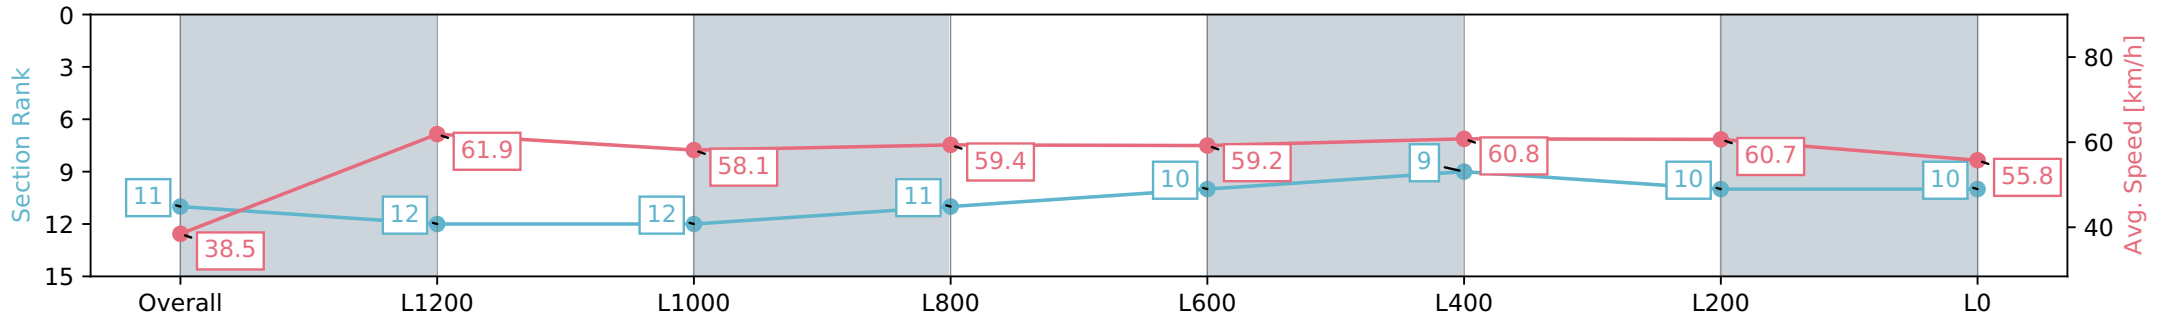

Horse/Jockey Name	CRY CRY BABY/Jessica Eaton
Finish Rank	11
Fastest Section Time (Section)	0:11.64 (L1400)
Top Speed [km/h] (Section)	62.8 (Overall)
Race State	Finished

Gawler SA - Professional
Race 5: Kingsford Hotel Rating 0 - 56 Handicap - 1500m

10 June 2024 - 3:06PM

Track Rating: Soft 5, Weather: Overcast, Rail Position: True

Section	Overall	L1200	L1000	L800	L600	L400	L200	L0
Section Times	1:34.57 [11] (0:09.36)	1:25.21 [12] (0:11.64)	1:13.57 [12] (0:12.36)	1:01.21 [11] (0:12.09)	0:49.12 [10] (0:12.20)	0:36.92 [9] (0:12.05)	0:24.87 [10] (0:11.93)	0:12.94 [10] (0:12.94)
Average Speed [km/h]	38.5	61.9	58.1	59.4	59.2	60.8	60.7	55.8
Top Speed [km/h]	59.6	62.8	60.7	60.6	60.5	62.1	62.5	59.3
Avg. Dist. to Rail [m]	9.1	1.3	0.5	1.0	1.2	3.1	4.3	4.8
Avg. Stride Freq. [Hz]	2.3	2.4	2.4	2.4	2.4	2.4	2.4	2.3
Avg. Stride Length [m]	4.8	7.0	6.8	7.0	7.0	7.0	7.0	6.8

- [ ] Ranking at each section and finish
- -:-:- No data available at this section
- NA No data available