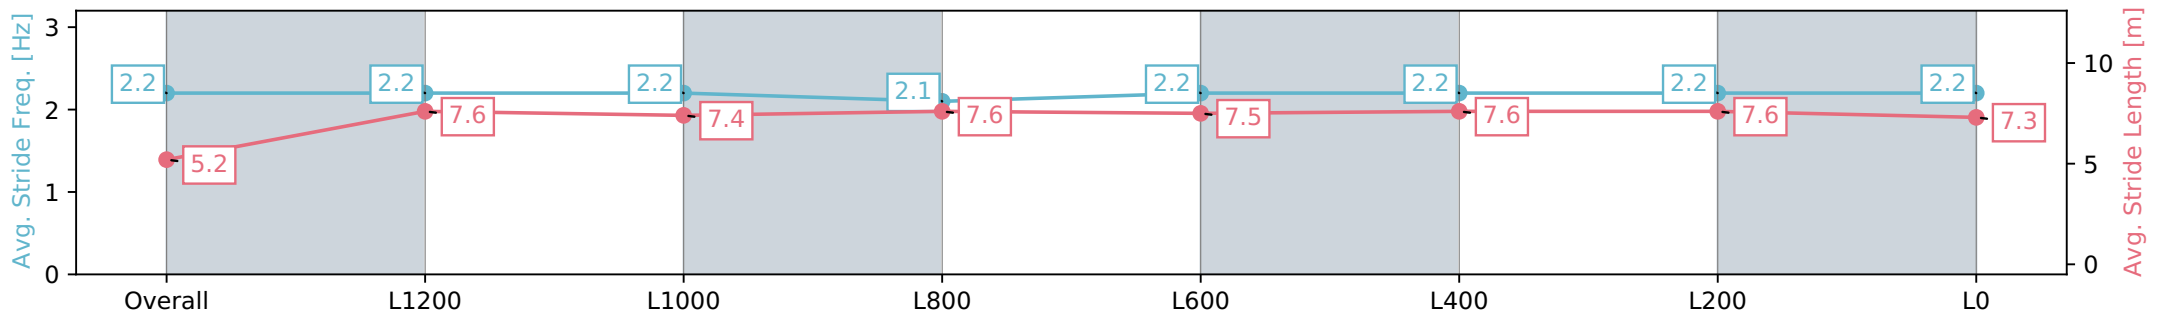

- [ ] Ranking at each section and finish
- :-:- No data available at this section
- NA No data available

Horse/Jockey Name	GETOUTTHEWAY/Samuel Payne
Finish Rank	6
Fastest Section Time (Section)	0:11.67 (L1400)
Top Speed [km/h] (Section)	62.7 (Overall)
Race State	Finished

Gawler SA - Professional  
 Race 5: Kingsford Hotel Rating 0 - 56 Handicap - 1500m  
 10 June 2024 - 3:06PM  
 Track Rating: Soft 5, Weather: Overcast, Rail Position: True

Section	Overall	L1200	L1000	L800	L600	L400	L200	L0
Section Times	1:34.05 [6] (0:09.07)	1:24.98 [11] (0:11.67)	1:13.31 [10] (0:12.37)	1:00.94 [8] (0:12.22)	0:48.72 [8] (0:12.17)	0:36.55 [8] (0:12.18)	0:24.37 [9] (0:11.93)	0:12.44 [9] (0:12.44)
Average Speed [km/h]	39.8	61.4	58.1	59.0	58.9	60.2	60.7	58.1
Top Speed [km/h]	60.8	62.7	59.5	60.3	60.4	61.8	62.0	60.0
Avg. Dist. to Rail [m]	1.1	1.0	1.6	0.8	0.9	3.4	5.2	8.2
Avg. Stride Freq. [Hz]	2.2	2.2	2.2	2.1	2.2	2.2	2.2	2.2
Avg. Stride Length [m]	5.2	7.6	7.4	7.6	7.5	7.6	7.6	7.3