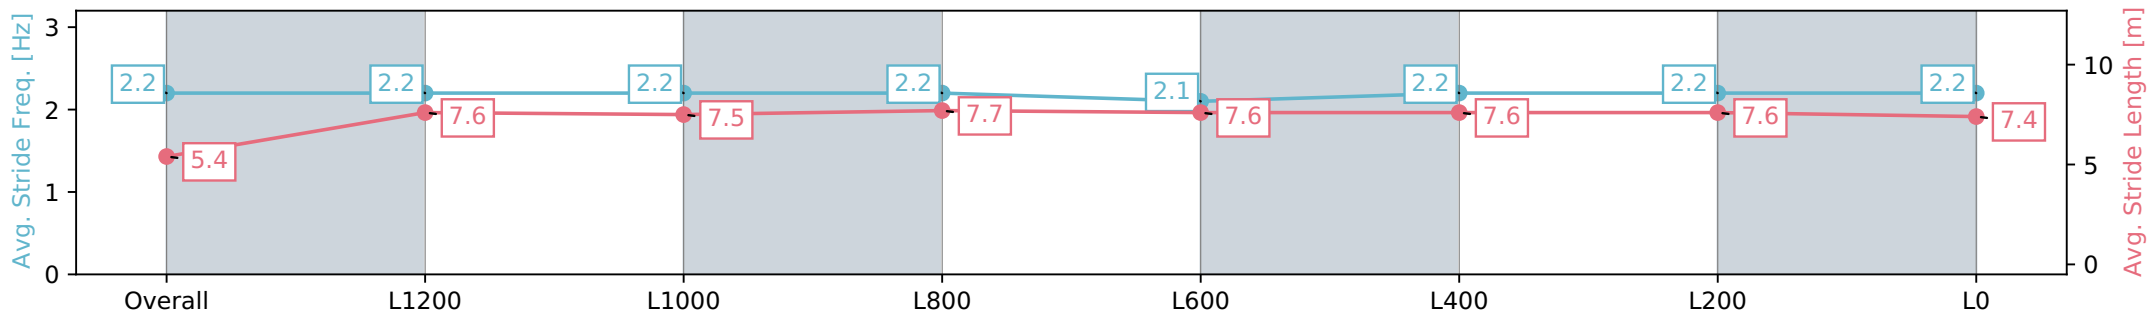

- [ ] Ranking at each section and finish
- :-:- No data available at this section
- NA No data available

Horse/Jockey Name	ALLUSION/Jason Holder
Finish Rank	3
Fastest Section Time (Section)	0:11.79 (L1400)
Top Speed [km/h] (Section)	62.4 (Overall)
Race State	Finished

Gawler SA - Professional  
 Race 5: Kingsford Hotel Rating 0 - 56 Handicap - 1500m  
 10 June 2024 - 3:06PM  
 Track Rating: Soft 5, Weather: Overcast, Rail Position: True

Section	Overall	L1200	L1000	L800	L600	L400	L200	L0
Section Times	1:33.97 [3] (0:08.74)	1:25.23 [6] (0:11.79)	1:13.44 [6] (0:12.27)	1:01.17 [5] (0:12.11)	0:49.06 [4] (0:12.21)	0:36.85 [3] (0:12.23)	0:24.62 [3] (0:12.04)	0:12.58 [4] (0:12.57)
Average Speed [km/h]	41.0	61.0	58.6	59.2	58.8	59.6	60.5	57.2
Top Speed [km/h]	59.4	62.4	60.2	59.8	59.7	61.1	61.3	59.1
Avg. Dist. to Rail [m]	0.6	0.9	1.6	1.4	0.9	3.1	5.7	7.4
Avg. Stride Freq. [Hz]	2.2	2.2	2.2	2.2	2.1	2.2	2.2	2.2
Avg. Stride Length [m]	5.4	7.6	7.5	7.7	7.6	7.6	7.6	7.4