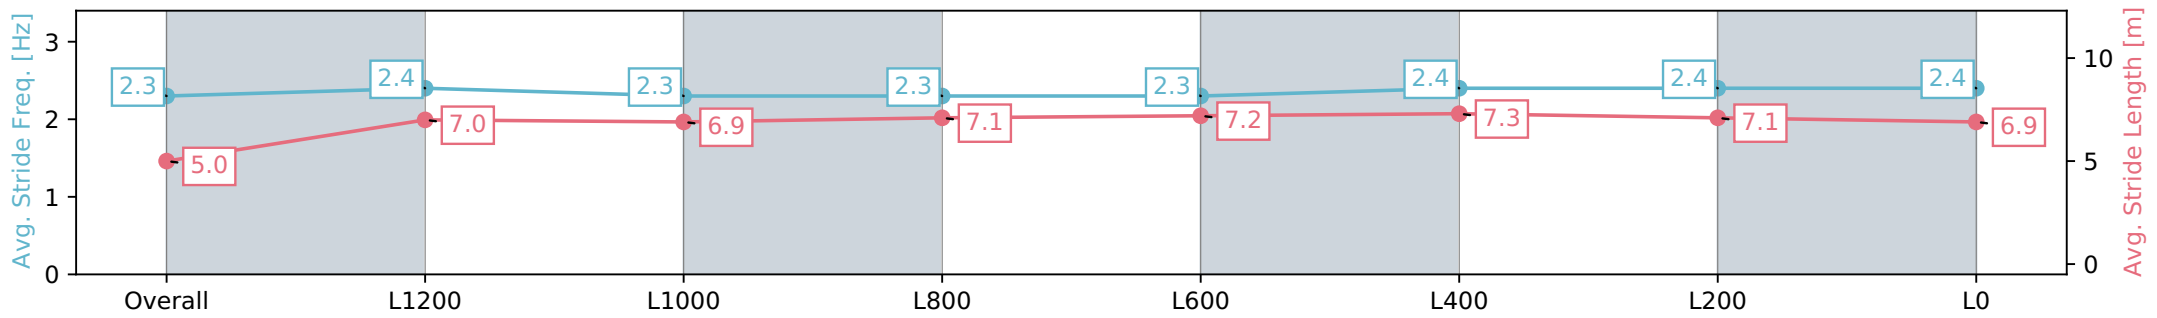

Horse/Jockey Name	ABAN/Caitlyn Munro
Finish Rank	8
Fastest Section Time (Section)	0:11.81 (L1400)
Top Speed [km/h] (Section)	63.1 (Overall)
Race State	Finished

Gawler SA - Professional
Race 5: Kingsford Hotel Rating 0 - 56 Handicap - 1500m
10 June 2024 - 3:06PM
Track Rating: Soft 5, Weather: Overcast, Rail Position: True

Section	Overall	L1200	L1000	L800	L600	L400	L200	L0
Section Times	1:34.24 [8] (0:08.75)	1:25.49 [7] (0:11.81)	1:13.68 [7] (0:12.61)	1:01.07 [9] (0:12.35)	0:48.72 [11] (0:12.30)	0:36.42 [11] (0:11.96)	0:24.46 [11] (0:12.03)	0:12.43 [11] (0:12.43)
Average Speed [km/h]	41.1	61.2	57.2	58.4	59.0	61.4	60.6	58.0
Top Speed [km/h]	58.5	63.1	58.9	59.6	60.1	62.9	62.7	60.2
Avg. Dist. to Rail [m]	11.0	4.6	1.9	1.2	1.3	3.7	7.8	12.9
Avg. Stride Freq. [Hz]	2.3	2.4	2.3	2.3	2.3	2.4	2.4	2.4
Avg. Stride Length [m]	5.0	7.0	6.9	7.1	7.2	7.3	7.1	6.9

Report Created: Mon 10 June 2024 15:54:02 GMT+10 (Note: Timing is based on positional data)

- [ ] Ranking at each section and finish
- -:-:- No data available at this section
- NA No data available