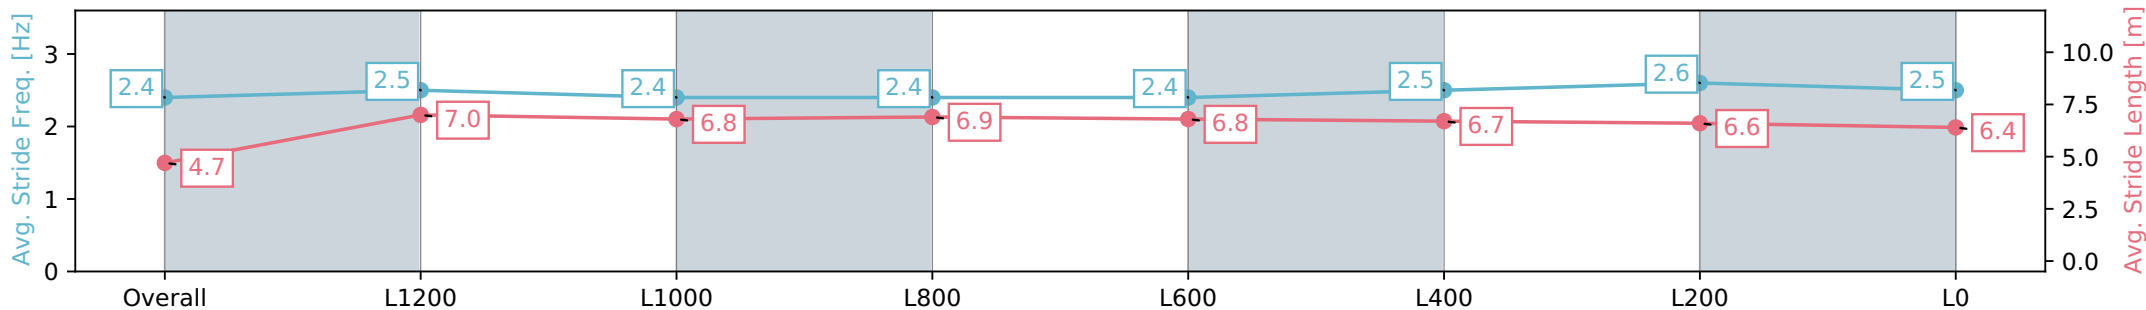

Gawler SA - Professional  
 Race 5: Kingsford Hotel Rating 0 - 56 Handicap - 1500m  
 10 June 2024 - 3:06PM  
 Track Rating: Soft 5, Weather: Overcast, Rail Position: True

Section	Overall	L1200	L1000	L800	L600	L400	L200	L0
Section Times	1:33.98 [4] (0:08.88)	1:25.10 [9] (0:11.77)	1:13.33 [8] (0:12.65)	1:00.68 [10] (0:12.12)	0:48.56 [9] (0:12.24)	0:36.32 [10] (0:12.02)	0:24.30 [8] (0:11.83)	0:12.47 [6] (0:12.47)
Average Speed [km/h]	40.4	61.5	57.0	59.7	59.7	61.3	61.8	57.9
Top Speed [km/h]	57.1	64.0	61.0	61.6	61.8	63.6	63.2	60.3
Avg. Dist. to Rail [m]	11.6	4.9	2.1	1.7	1.9	5.3	8.8	10.1
Avg. Stride Freq. [Hz]	2.2	2.4	2.3	2.4	2.4	2.4	2.4	2.4
Avg. Stride Length [m]	5.2	7.0	6.8	7.1	7.0	7.0	7.1	6.8

- [ ] Ranking at each section and finish
- :-:- No data available at this section
- NA No data available

Horse/Jockey Name	VEGAS DESTINY/Rochelle Milnes
Finish Rank	5
Fastest Section Time (Section)	0:11.66 (L1400)
Top Speed [km/h] (Section)	63.9 (Overall)
Race State	Finished

Gawler SA - Professional  
 Race 5: Kingsford Hotel Rating 0 - 56 Handicap - 1500m  
 10 June 2024 - 3:06PM  
 Track Rating: Soft 5, Weather: Overcast, Rail Position: True

Section	Overall	L1200	L1000	L800	L600	L400	L200	L0
Section Times	1:34.03 [5] (0:09.02)	1:25.01 [10] (0:11.66)	1:13.35 [9] (0:12.28)	1:01.07 [7] (0:12.14)	0:48.93 [7] (0:12.19)	0:36.74 [5] (0:12.24)	0:24.50 [6] (0:12.01)	0:12.49 [7] (0:12.49)
Average Speed [km/h]	39.8	61.9	58.4	59.2	59.1	59.7	60.5	57.5
Top Speed [km/h]	60.0	63.9	60.3	60.4	61.4	62.5	61.7	59.2
Avg. Dist. to Rail [m]	2.9	1.0	0.9	1.3	1.2	3.1	2.3	2.8
Avg. Stride Freq. [Hz]	2.4	2.5	2.4	2.4	2.4	2.5	2.6	2.5
Avg. Stride Length [m]	4.7	7.0	6.8	6.9	6.8	6.7	6.6	6.4