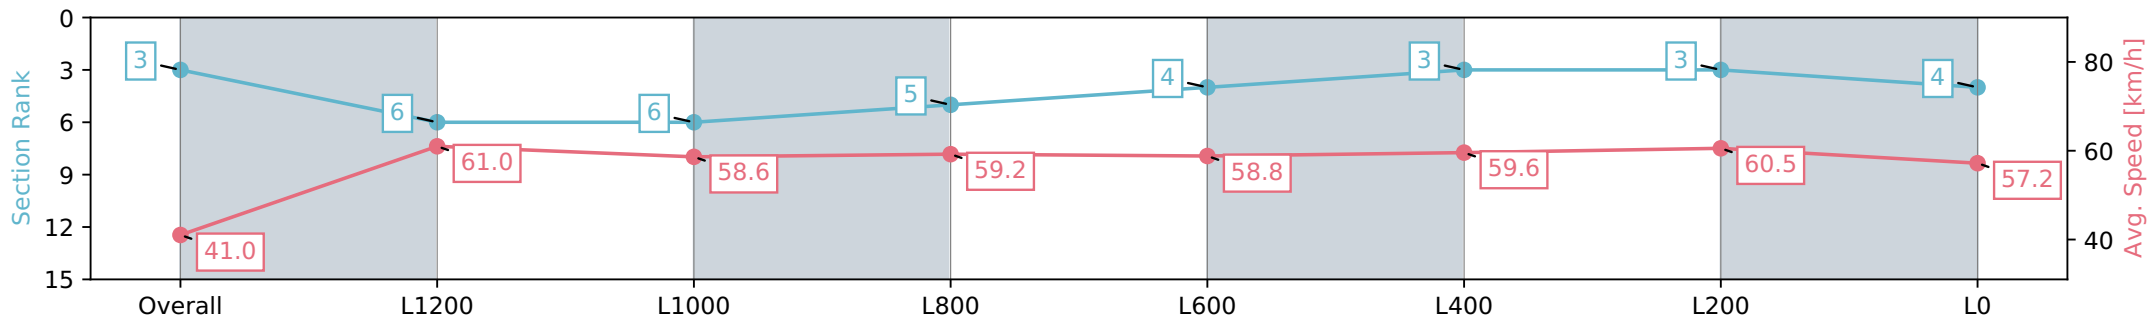

Horse/Jockey Name	ALLUSION/Jason Holder
Finish Rank	3
Fastest Section Time (Section)	0:11.79 (L1400)
Top Speed [km/h] (Section)	62.4 (Overall)
Race State	Finished

Gawler SA - Professional
Race 5: Kingsford Hotel Rating 0 - 56 Handicap - 1500m
10 June 2024 - 3:06PM
Track Rating: Soft 5, Weather: Overcast, Rail Position: True

Section	Overall	L1200	L1000	L800	L600	L400	L200	L0
Section Times	1:33.97 [3] (0:08.74)	1:25.23 [6] (0:11.79)	1:13.44 [6] (0:12.27)	1:01.17 [5] (0:12.11)	0:49.06 [4] (0:12.21)	0:36.85 [3] (0:12.23)	0:24.62 [3] (0:12.04)	0:12.58 [4] (0:12.57)
Average Speed [km/h]	41.0	61.0	58.6	59.2	58.8	59.6	60.5	57.2
Top Speed [km/h]	59.4	62.4	60.2	59.8	59.7	61.1	61.3	59.1
Avg. Dist. to Rail [m]	0.6	0.9	1.6	1.4	0.9	3.1	5.7	7.4
Avg. Stride Freq. [Hz]	2.2	2.2	2.2	2.2	2.1	2.2	2.2	2.2
Avg. Stride Length [m]	5.4	7.6	7.5	7.7	7.6	7.6	7.6	7.4

- [ ] Ranking at each section and finish
- -:-:- No data available at this section
- NA No data available