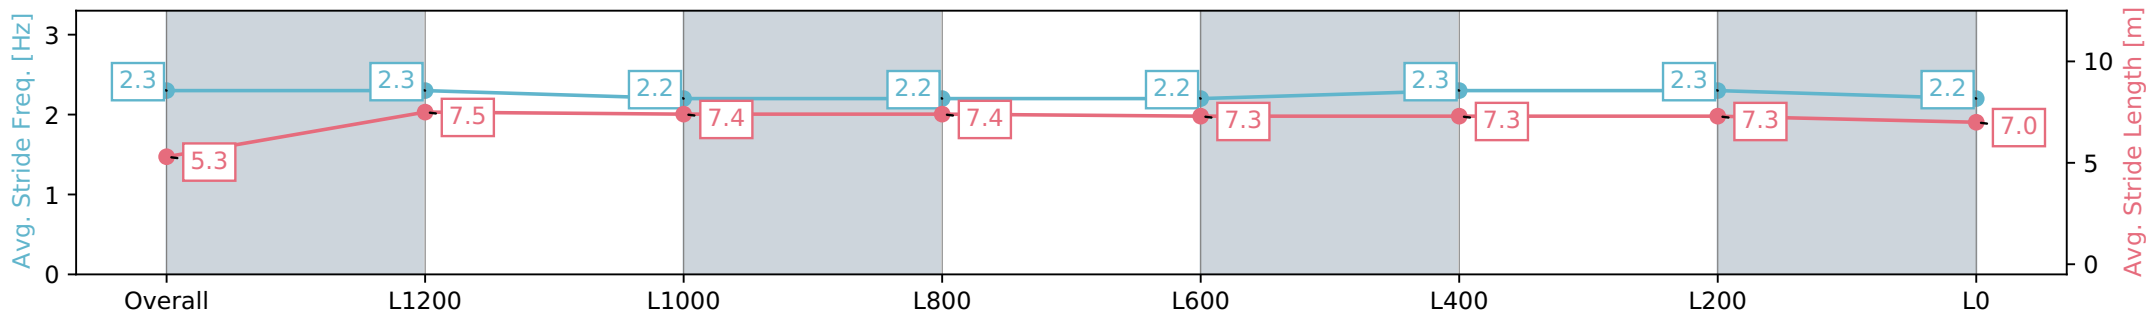

- [ ] Ranking at each section and finish
- :-:- No data available at this section
- NA No data available

Horse/Jockey Name	PANDARUS/Caitlin Jones
Finish Rank	7
Fastest Section Time (Section)	0:11.49 (L1400)
Top Speed [km/h] (Section)	64.5 (Overall)
Race State	Finished

Gawler SA - Professional  
 Race 5: Kingsford Hotel Rating 0 - 56 Handicap - 1500m  
 10 June 2024 - 3:06PM  
 Track Rating: Soft 5, Weather: Overcast, Rail Position: True

Section	Overall	L1200	L1000	L800	L600	L400	L200	L0
Section Times	1:34.21 [7] (0:08.44)	1:25.77 [1] (0:11.49)	1:14.28 [1] (0:12.28)	1:02.00 [1] (0:12.12)	0:49.88 [1] (0:12.49)	0:37.39 [1] (0:12.37)	0:25.02 [1] (0:12.16)	0:12.86 [3] (0:12.86)
Average Speed [km/h]	42.7	62.3	58.6	59.2	57.6	59.0	59.3	56.0
Top Speed [km/h]	63.6	64.5	60.7	59.9	58.4	60.1	60.3	57.8
Avg. Dist. to Rail [m]	7.0	2.6	3.0	3.1	1.7	2.6	1.5	2.1
Avg. Stride Freq. [Hz]	2.3	2.3	2.2	2.2	2.2	2.3	2.3	2.2
Avg. Stride Length [m]	5.3	7.5	7.4	7.4	7.3	7.3	7.3	7.0