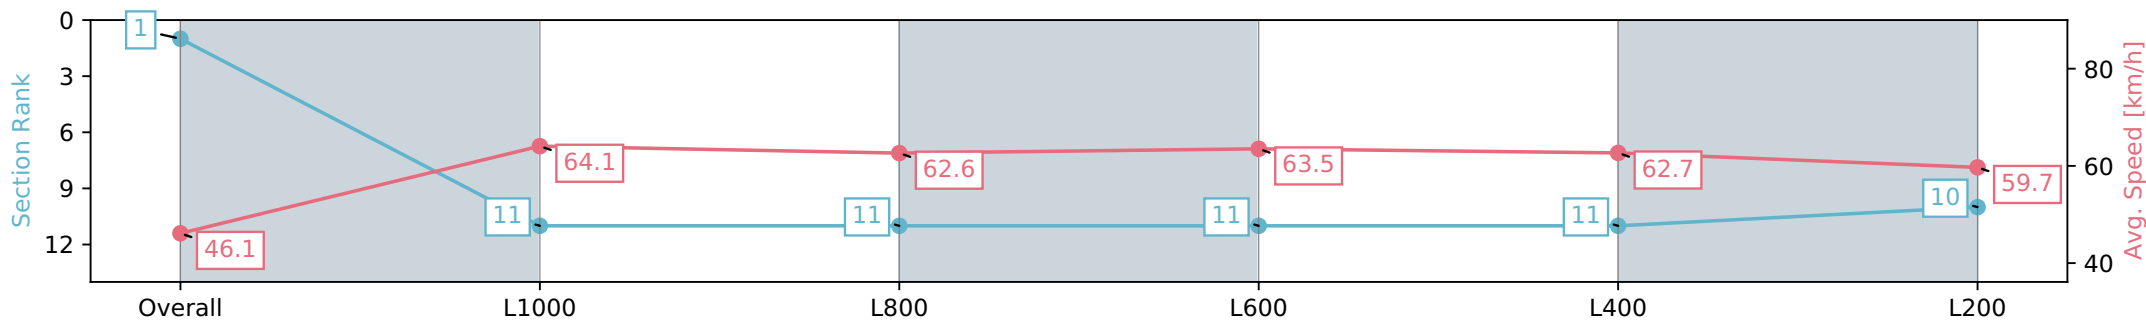

Horse/Jockey Name	JIVE BABY/Jake Toeroek
Finish Rank	1
Fastest Section Time (Section)	0:11.24 (L1000)
Top Speed [km/h] (Section)	64.8 (L800)
Race State	Finished

Gawler SA - Professional
Race 4: Irongate Australia Fillies & Mares Rating 0 - 56
Handicap - 1200m
10 June 2024 - 2:30PM
Track Rating: Soft 5, Weather: Overcast, Rail Position: True

Section	Overall	L1000	L800	L600	L400	L200
Section Times	1:13.32 [1] (0:15.68)	0:57.64 [11] (0:11.24)	0:46.40 [11] (0:11.36)	0:35.04 [11] (0:11.36)	0:23.68 [11] (0:11.59)	0:12.09 [10] (0:12.09)
Average Speed [km/h]	46.1	64.1	62.6	63.5	62.7	59.7
Top Speed [km/h]	64.3	64.7	64.1	64.8	63.6	60.9
Avg. Dist. to Rail [m]	6.8	0.8	1.5	1.1	4.7	7.1
Avg. Stride Freq. [Hz]	2.2	2.3	2.3	2.3	2.3	2.3
Avg. Stride Length [m]	5.5	7.7	7.5	7.5	7.5	7.1

- [ ] Ranking at each section and finish
- -:-:- No data available at this section
- NA No data available