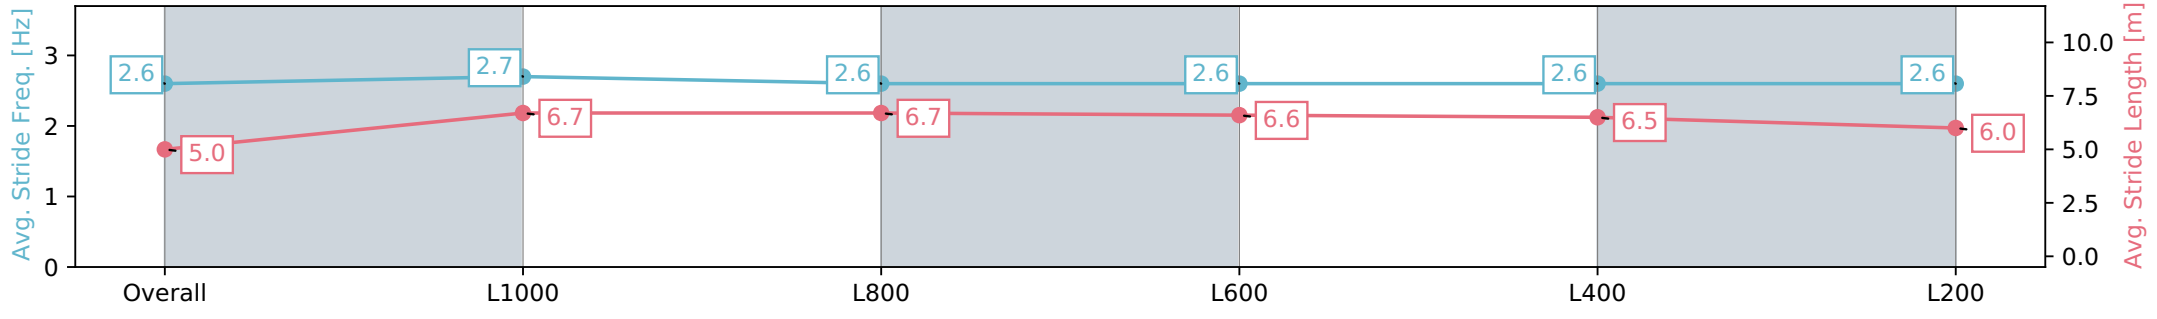

Gawler SA - Professional  
 Race 4: Irongate Australia Fillies & Mares Rating 0 - 56  
 Handicap - 1200m  
 10 June 2024 - 2:30PM  
 Track Rating: Soft 5, Weather: Overcast, Rail Position: True

| Section                | Overall                  | L1000                    | L800                     | L600                     | L400                     | L200                     |
|------------------------|--------------------------|--------------------------|--------------------------|--------------------------|--------------------------|--------------------------|
| Section Times          | 1:13.73 [6]<br>(0:14.81) | 0:58.92 [5]<br>(0:11.11) | 0:47.81 [4]<br>(0:11.50) | 0:36.31 [4]<br>(0:11.67) | 0:24.64 [4]<br>(0:11.83) | 0:12.81 [5]<br>(0:12.81) |
| Average Speed [km/h]   | 48.7                     | 65.0                     | 63.0                     | 62.3                     | 61.6                     | 56.2                     |
| Top Speed [km/h]       | 64.3                     | 65.5                     | 64.3                     | 62.9                     | 62.5                     | 60.3                     |
| Avg. Dist. to Rail [m] | 7.4                      | 2.9                      | 0.8                      | 2.0                      | 6.4                      | 7.6                      |
| Avg. Stride Freq. [Hz] | 2.6                      | 2.7                      | 2.6                      | 2.6                      | 2.6                      | 2.6                      |
| Avg. Stride Length [m] | 5.0                      | 6.7                      | 6.7                      | 6.6                      | 6.5                      | 6.0                      |