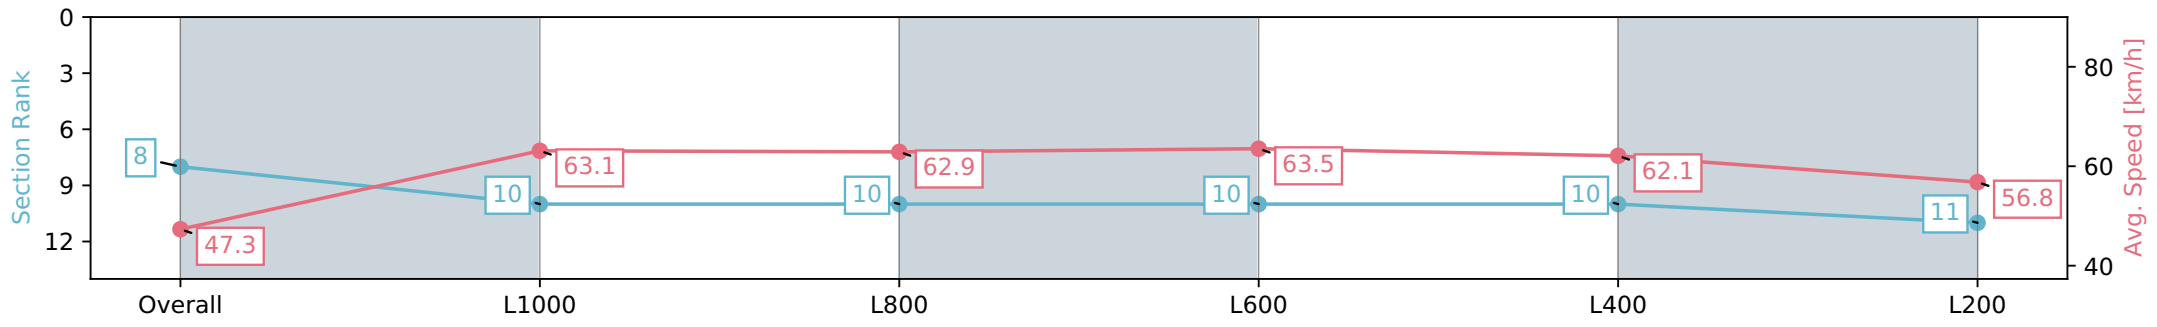

Horse/Jockey Name	LADY TUCAN/Stacey Metcalfe
Finish Rank	8
Fastest Section Time (Section)	0:11.38 (L600)
Top Speed [km/h] (Section)	65.1 (L800)
Race State	Finished

Gawler SA - Professional
Race 4: Irongate Australia Fillies & Mares Rating 0 - 56
Handicap - 1200m
10 June 2024 - 2:30PM
Track Rating: Soft 5, Weather: Overcast, Rail Position: True

Section	Overall	L1000	L800	L600	L400	L200
Section Times	1:13.91 [8] (0:15.28)	0:58.63 [10] (0:11.41)	0:47.22 [10] (0:11.40)	0:35.82 [10] (0:11.38)	0:24.44 [10] (0:11.77)	0:12.67 [11] (0:12.67)
Average Speed [km/h]	47.3	63.1	62.9	63.5	62.1	56.8
Top Speed [km/h]	62.6	63.7	64.1	65.1	63.9	59.9
Avg. Dist. to Rail [m]	3.8	0.9	0.5	1.4	8.1	10.7
Avg. Stride Freq. [Hz]	2.4	2.5	2.5	2.5	2.5	2.4
Avg. Stride Length [m]	5.2	7.1	7.0	7.0	7.0	6.6

[ ] Ranking at each section and finish
-:-:- No data available at this section
NA No data available