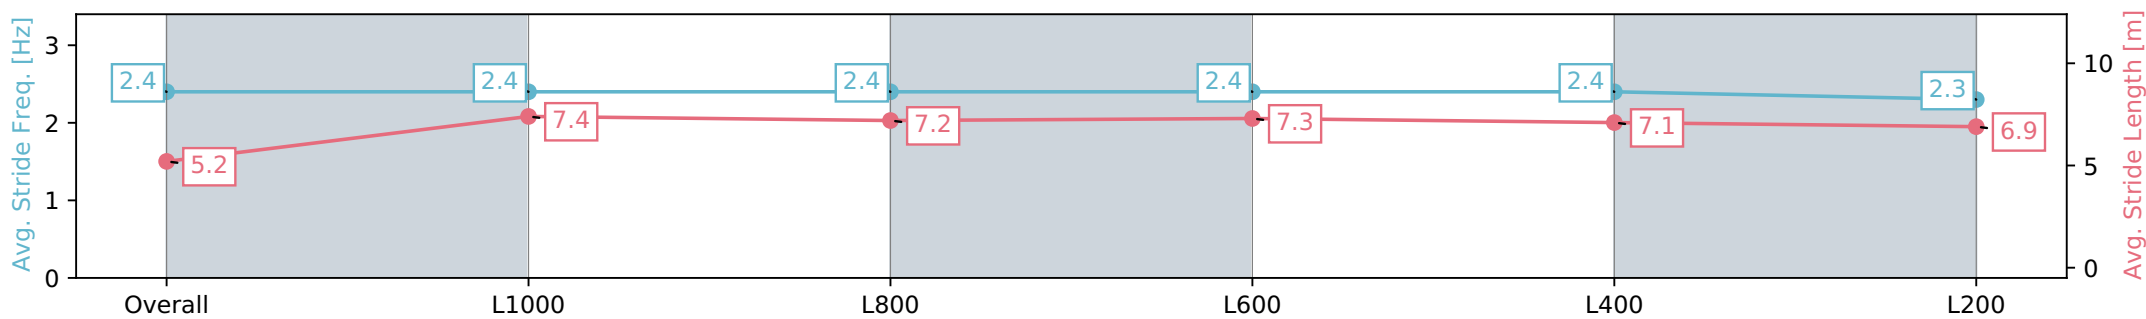

Gawler SA - Professional  
 Race 4: Irongate Australia Fillies & Mares Rating 0 - 56  
 Handicap - 1200m  
 10 June 2024 - 2:30PM  
 Track Rating: Soft 5, Weather: Overcast, Rail Position: True

| Section                | Overall                  | L1000                    | L800                     | L600                     | L400                     | L200                     |
|------------------------|--------------------------|--------------------------|--------------------------|--------------------------|--------------------------|--------------------------|
| Section Times          | 1:13.41 [2]<br>(0:15.01) | 0:58.40 [8]<br>(0:11.10) | 0:47.30 [6]<br>(0:11.44) | 0:35.86 [6]<br>(0:11.60) | 0:24.26 [7]<br>(0:11.76) | 0:12.50 [4]<br>(0:12.50) |
| Average Speed [km/h]   | 48.0                     | 65.1                     | 63.2                     | 62.8                     | 61.7                     | 57.6                     |
| Top Speed [km/h]       | 62.8                     | 65.6                     | 64.9                     | 63.7                     | 63.3                     | 60.2                     |
| Avg. Dist. to Rail [m] | 7.1                      | 1.2                      | 0.8                      | 1.8                      | 5.3                      | 5.1                      |
| Avg. Stride Freq. [Hz] | 2.4                      | 2.4                      | 2.4                      | 2.4                      | 2.4                      | 2.3                      |
| Avg. Stride Length [m] | 5.2                      | 7.4                      | 7.2                      | 7.3                      | 7.1                      | 6.9                      |