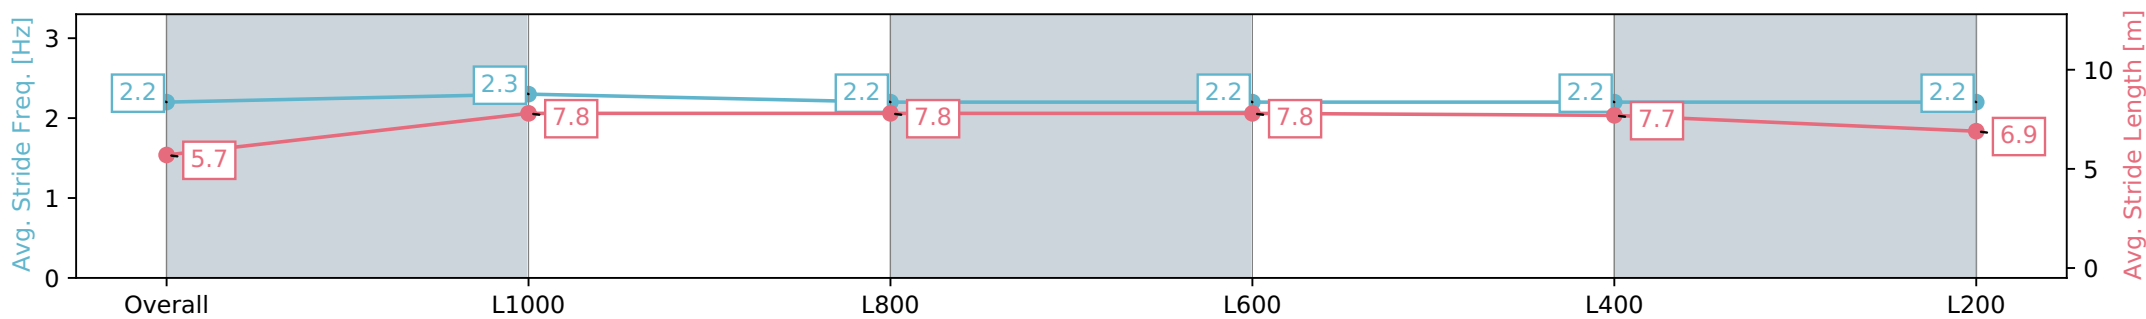

Gawler SA - Professional  
 Race 4: Irongate Australia Fillies & Mares Rating 0 - 56  
 Handicap - 1200m  
 10 June 2024 - 2:30PM  
 Track Rating: Soft 5, Weather: Overcast, Rail Position: True

| Section                | Overall                  | L1000                    | L800                     | L600                     | L400                     | L200                     |
|------------------------|--------------------------|--------------------------|--------------------------|--------------------------|--------------------------|--------------------------|
| Section Times          | 1:13.44 [3]<br>(0:14.84) | 0:58.60 [6]<br>(0:11.30) | 0:47.30 [8]<br>(0:11.44) | 0:35.86 [7]<br>(0:11.56) | 0:24.30 [6]<br>(0:11.76) | 0:12.54 [3]<br>(0:12.54) |
| Average Speed [km/h]   | 48.5                     | 63.8                     | 62.1                     | 62.2                     | 61.5                     | 57.2                     |
| Top Speed [km/h]       | 64.1                     | 65.3                     | 63.3                     | 63.6                     | 64.0                     | 60.5                     |
| Avg. Dist. to Rail [m] | 2.8                      | 0.7                      | 1.6                      | 0.5                      | 1.5                      | 5.3                      |
| Avg. Stride Freq. [Hz] | 2.2                      | 2.3                      | 2.2                      | 2.2                      | 2.2                      | 2.2                      |
| Avg. Stride Length [m] | 5.7                      | 7.8                      | 7.8                      | 7.8                      | 7.7                      | 6.9                      |