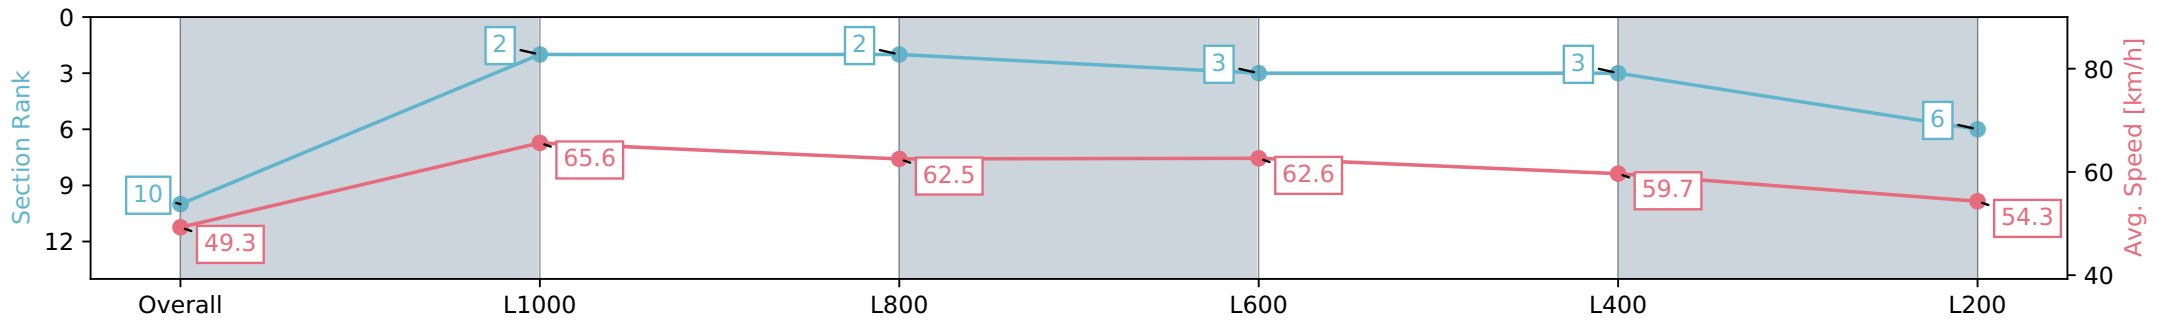

Horse/Jockey Name	UNICORNY/Felicity Atkinson
Finish Rank	10
Fastest Section Time (Section)	0:11.00 (L1000)
Top Speed [km/h] (Section)	67.5 (Overall)
Race State	Finished

Gawler SA - Professional
Race 4: Irongate Australia Fillies & Mares Rating 0 - 56
Handicap - 1200m
10 June 2024 - 2:30PM
Track Rating: Soft 5, Weather: Overcast, Rail Position: True

Section	Overall	L1000	L800	L600	L400	L200
Section Times	1:14.25 [10] (0:14.60)	0:59.65 [2] (0:11.00)	0:48.65 [2] (0:11.64)	0:37.01 [3] (0:11.66)	0:25.35 [3] (0:12.12)	0:13.23 [6] (0:13.23)
Average Speed [km/h]	49.3	65.6	62.5	62.6	59.7	54.3
Top Speed [km/h]	65.2	67.5	64.3	63.4	62.7	56.5
Avg. Dist. to Rail [m]	2.4	1.0	2.0	2.9	3.0	2.4
Avg. Stride Freq. [Hz]	2.7	2.5	2.5	2.5	2.5	2.3
Avg. Stride Length [m]	5.0	7.2	7.0	7.0	6.7	6.5

[ ] Ranking at each section and finish
-:-:- No data available at this section
NA No data available