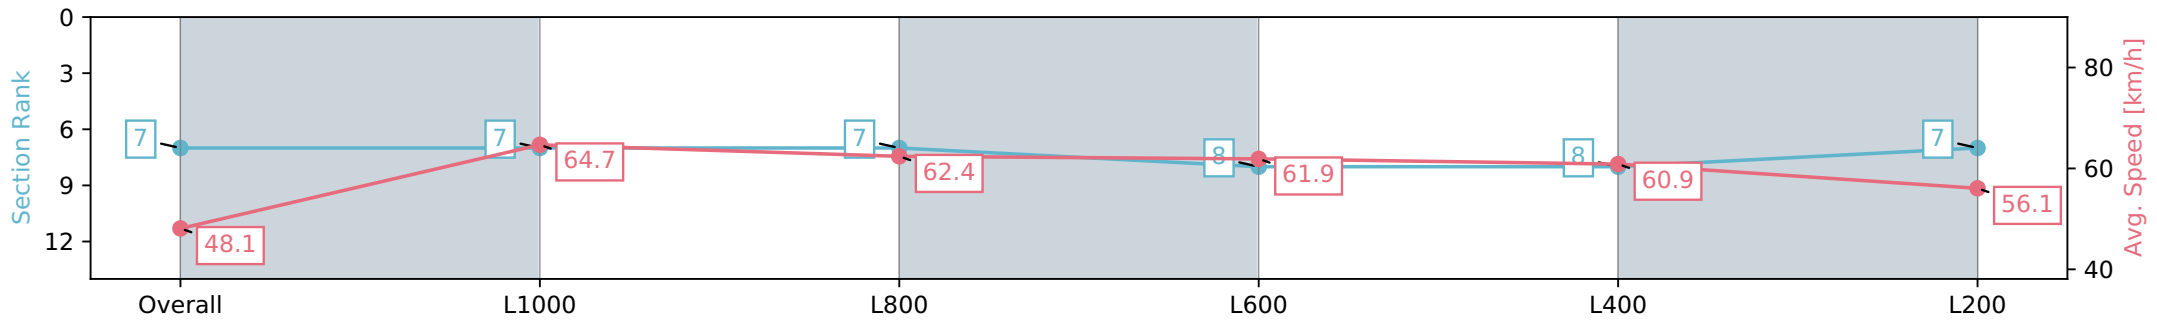

Gawler SA - Professional  
 Race 4: Irongate Australia Fillies & Mares Rating 0 - 56  
 Handicap - 1200m  
 10 June 2024 - 2:30PM  
 Track Rating: Soft 5, Weather: Overcast, Rail Position: True

| Section                | Overall                  | L1000                    | L800                     | L600                     | L400                     | L200                     |
|------------------------|--------------------------|--------------------------|--------------------------|--------------------------|--------------------------|--------------------------|
| Section Times          | 1:13.87 [7]<br>(0:14.97) | 0:58.90 [7]<br>(0:11.16) | 0:47.74 [7]<br>(0:11.45) | 0:36.29 [8]<br>(0:11.63) | 0:24.66 [8]<br>(0:11.83) | 0:12.83 [7]<br>(0:12.83) |
| Average Speed [km/h]   | 48.1                     | 64.7                     | 62.4                     | 61.9                     | 60.9                     | 56.1                     |
| Top Speed [km/h]       | 64.6                     | 65.1                     | 63.8                     | 62.9                     | 62.5                     | 58.2                     |
| Avg. Dist. to Rail [m] | 2.6                      | 0.2                      | 0.9                      | 0.5                      | 1.8                      | 3.2                      |
| Avg. Stride Freq. [Hz] | 2.4                      | 2.5                      | 2.5                      | 2.4                      | 2.4                      | 2.3                      |
| Avg. Stride Length [m] | 5.3                      | 7.2                      | 7.1                      | 7.1                      | 6.9                      | 6.7                      |