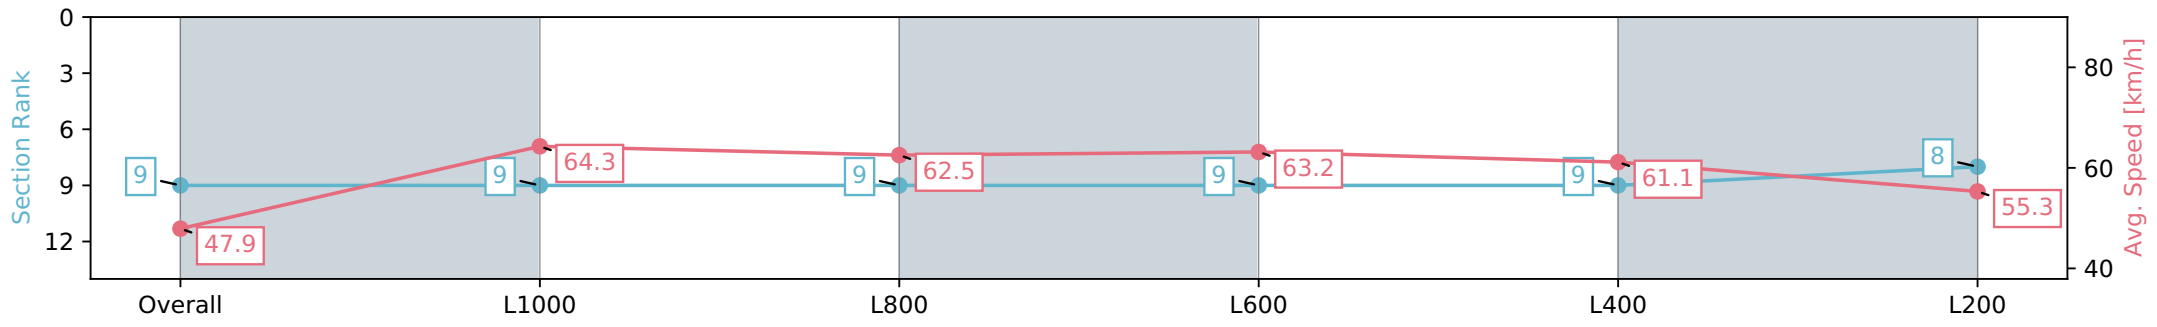

Horse/Jockey Name	BROMELIA/Anna Jordsjo
Finish Rank	9
Fastest Section Time (Section)	0:11.22 (L1000)
Top Speed [km/h] (Section)	67.4 (Overall)
Race State	Finished

Gawler SA - Professional
Race 4: Irongate Australia Fillies & Mares Rating 0 - 56
Handicap - 1200m
10 June 2024 - 2:30PM
Track Rating: Soft 5, Weather: Overcast, Rail Position: True

Section	Overall	L1000	L800	L600	L400	L200
Section Times	1:14.11 [9] (0:15.03)	0:59.08 [9] (0:11.22)	0:47.86 [9] (0:11.56)	0:36.29 [9] (0:11.46)	0:24.83 [9] (0:11.79)	0:13.04 [8] (0:13.04)
Average Speed [km/h]	47.9	64.3	62.5	63.2	61.1	55.3
Top Speed [km/h]	67.4	64.8	64.7	63.4	63.3	58.3
Avg. Dist. to Rail [m]	3.4	0.8	0.8	0.9	3.0	4.3
Avg. Stride Freq. [Hz]	2.4	2.5	2.5	2.5	2.5	2.4
Avg. Stride Length [m]	5.1	7.3	7.1	7.0	6.8	6.5

Report Created: Mon 10 June 2024 15:29:53 GMT+10 (Note: Timing is based on positional data)

- [ ] Ranking at each section and finish
- -:-:- No data available at this section
- NA No data available