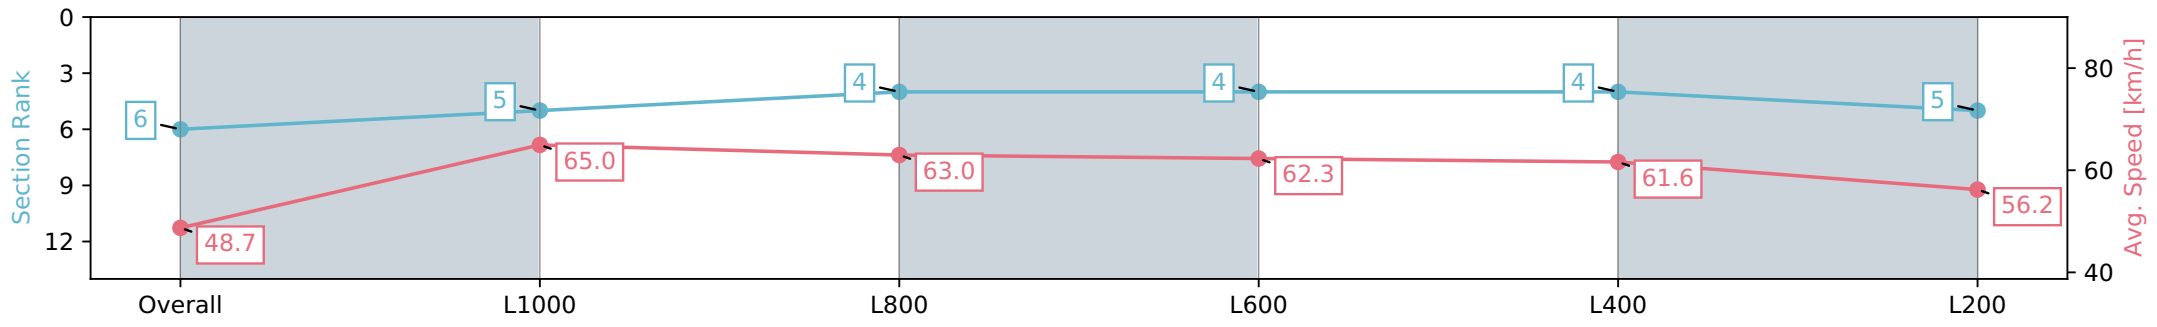

Gawler SA - Professional  
 Race 4: Irongate Australia Fillies & Mares Rating 0 - 56  
 Handicap - 1200m  
 10 June 2024 - 2:30PM  
 Track Rating: Soft 5, Weather: Overcast, Rail Position: True

| Section                | Overall                  | L1000                    | L800                     | L600                     | L400                     | L200                     |
|------------------------|--------------------------|--------------------------|--------------------------|--------------------------|--------------------------|--------------------------|
| Section Times          | 1:13.73 [6]<br>(0:14.81) | 0:58.92 [5]<br>(0:11.11) | 0:47.81 [4]<br>(0:11.50) | 0:36.31 [4]<br>(0:11.67) | 0:24.64 [4]<br>(0:11.83) | 0:12.81 [5]<br>(0:12.81) |
| Average Speed [km/h]   | 48.7                     | 65.0                     | 63.0                     | 62.3                     | 61.6                     | 56.2                     |
| Top Speed [km/h]       | 64.3                     | 65.5                     | 64.3                     | 62.9                     | 62.5                     | 60.3                     |
| Avg. Dist. to Rail [m] | 7.4                      | 2.9                      | 0.8                      | 2.0                      | 6.4                      | 7.6                      |
| Avg. Stride Freq. [Hz] | 2.6                      | 2.7                      | 2.6                      | 2.6                      | 2.6                      | 2.6                      |
| Avg. Stride Length [m] | 5.0                      | 6.7                      | 6.7                      | 6.6                      | 6.5                      | 6.0                      |