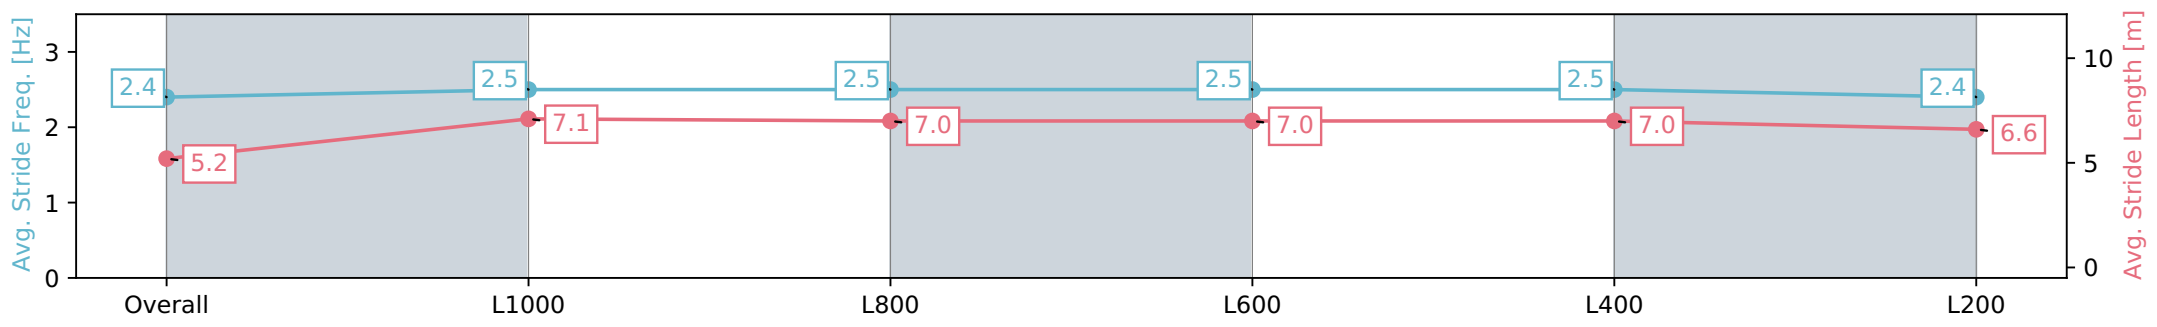

Horse/Jockey Name	LADY TUCAN/Stacey Metcalfe
Finish Rank	8
Fastest Section Time (Section)	0:11.38 (L600)
Top Speed [km/h] (Section)	65.1 (L800)
Race State	Finished

Gawler SA - Professional
Race 4: Irongate Australia Fillies & Mares Rating 0 - 56
Handicap - 1200m
10 June 2024 - 2:30PM
Track Rating: Soft 5, Weather: Overcast, Rail Position: True

Section	Overall	L1000	L800	L600	L400	L200
Section Times	1:13.91 [8] (0:15.28)	0:58.63 [10] (0:11.41)	0:47.22 [10] (0:11.40)	0:35.82 [10] (0:11.38)	0:24.44 [10] (0:11.77)	0:12.67 [11] (0:12.67)
Average Speed [km/h]	47.3	63.1	62.9	63.5	62.1	56.8
Top Speed [km/h]	62.6	63.7	64.1	65.1	63.9	59.9
Avg. Dist. to Rail [m]	3.8	0.9	0.5	1.4	8.1	10.7
Avg. Stride Freq. [Hz]	2.4	2.5	2.5	2.5	2.5	2.4
Avg. Stride Length [m]	5.2	7.1	7.0	7.0	7.0	6.6

[ ] Ranking at each section and finish
-:-:- No data available at this section
NA No data available