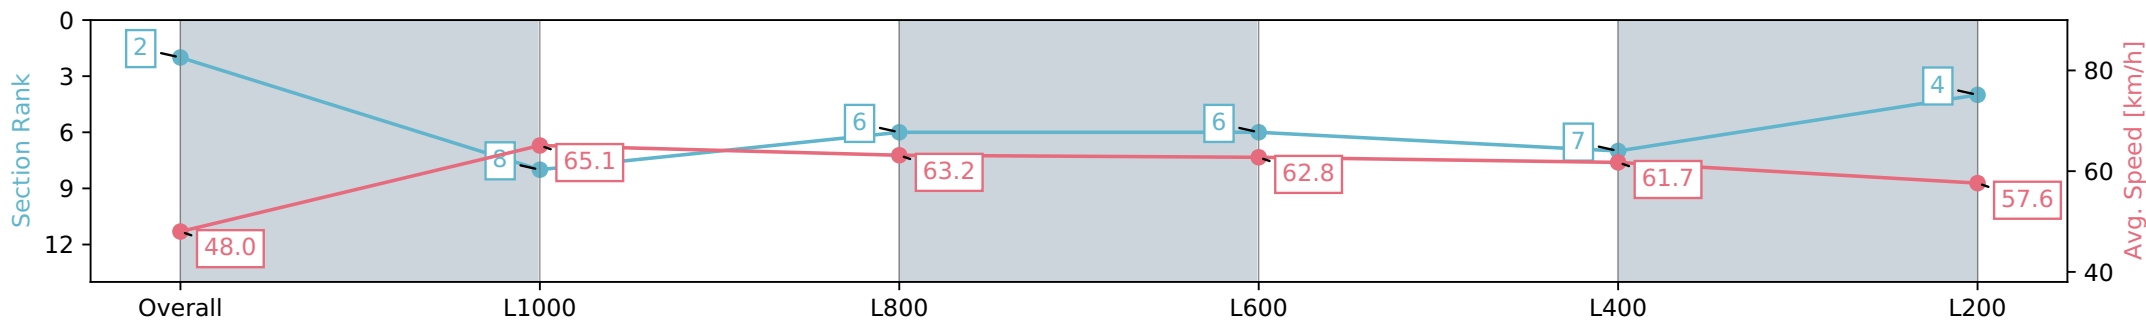

Gawler SA - Professional  
 Race 4: Irongate Australia Fillies & Mares Rating 0 - 56  
 Handicap - 1200m  
 10 June 2024 - 2:30PM  
 Track Rating: Soft 5, Weather: Overcast, Rail Position: True

| Section                | Overall                  | L1000                    | L800                     | L600                     | L400                     | L200                     |
|------------------------|--------------------------|--------------------------|--------------------------|--------------------------|--------------------------|--------------------------|
| Section Times          | 1:13.41 [2]<br>(0:15.01) | 0:58.40 [8]<br>(0:11.10) | 0:47.30 [6]<br>(0:11.44) | 0:35.86 [6]<br>(0:11.60) | 0:24.26 [7]<br>(0:11.76) | 0:12.50 [4]<br>(0:12.50) |
| Average Speed [km/h]   | 48.0                     | 65.1                     | 63.2                     | 62.8                     | 61.7                     | 57.6                     |
| Top Speed [km/h]       | 62.8                     | 65.6                     | 64.9                     | 63.7                     | 63.3                     | 60.2                     |
| Avg. Dist. to Rail [m] | 7.1                      | 1.2                      | 0.8                      | 1.8                      | 5.3                      | 5.1                      |
| Avg. Stride Freq. [Hz] | 2.4                      | 2.4                      | 2.4                      | 2.4                      | 2.4                      | 2.3                      |
| Avg. Stride Length [m] | 5.2                      | 7.4                      | 7.2                      | 7.3                      | 7.1                      | 6.9                      |