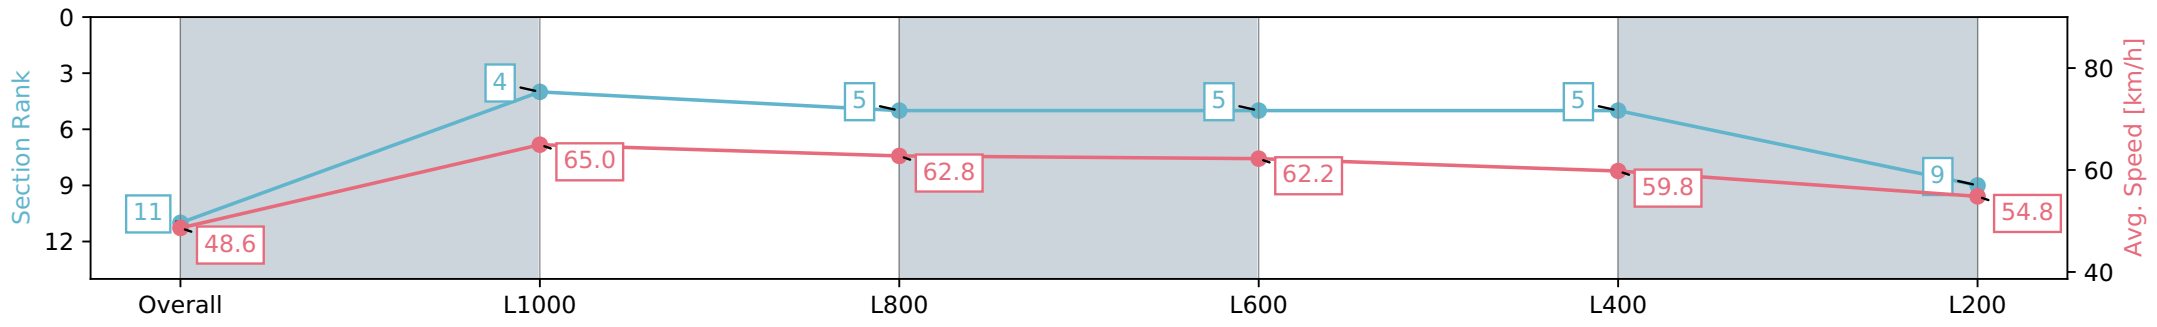

Horse/Jockey Name	LUNASHA/Todd Pannell
Finish Rank	11
Fastest Section Time (Section)	0:11.12 (L1000)
Top Speed [km/h] (Section)	66.2 (Overall)
Race State	Finished

Gawler SA - Professional
Race 4: Irongate Australia Fillies & Mares Rating 0 - 56
Handicap - 1200m
10 June 2024 - 2:30PM
Track Rating: Soft 5, Weather: Overcast, Rail Position: True

Section	Overall	L1000	L800	L600	L400	L200
Section Times	1:14.35 [11] (0:14.81)	0:59.54 [4] (0:11.12)	0:48.42 [5] (0:11.56)	0:36.85 [5] (0:11.63)	0:25.22 [5] (0:12.08)	0:13.14 [9] (0:13.14)
Average Speed [km/h]	48.6	65.0	62.8	62.2	59.8	54.8
Top Speed [km/h]	64.4	66.2	63.7	62.7	61.4	58.2
Avg. Dist. to Rail [m]	4.7	1.8	1.1	1.1	3.7	6.2
Avg. Stride Freq. [Hz]	2.4	2.5	2.5	2.5	2.5	2.3
Avg. Stride Length [m]	5.3	7.1	7.0	7.0	6.7	6.5

Report Created: Mon 10 June 2024 15:29:59 GMT+10 (Note: Timing is based on positional data)

- [ ] Ranking at each section and finish
- -:-:- No data available at this section
- NA No data available