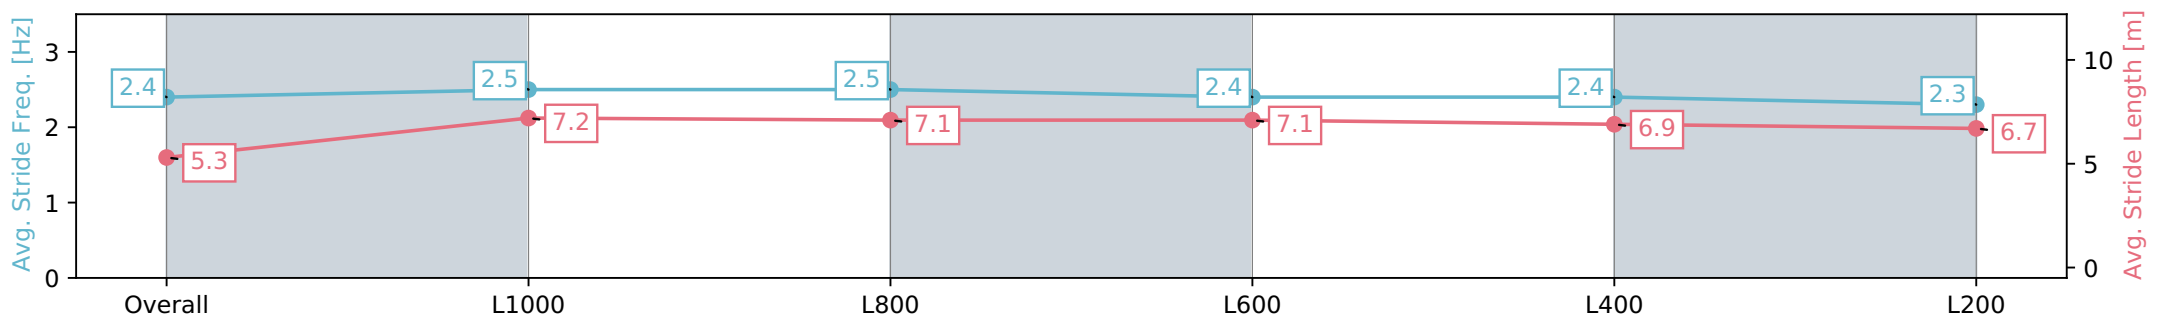

Gawler SA - Professional  
 Race 4: Irongate Australia Fillies & Mares Rating 0 - 56  
 Handicap - 1200m  
 10 June 2024 - 2:30PM  
 Track Rating: Soft 5, Weather: Overcast, Rail Position: True

| Section                | Overall                  | L1000                    | L800                     | L600                     | L400                     | L200                     |
|------------------------|--------------------------|--------------------------|--------------------------|--------------------------|--------------------------|--------------------------|
| Section Times          | 1:13.87 [7]<br>(0:14.97) | 0:58.90 [7]<br>(0:11.16) | 0:47.74 [7]<br>(0:11.45) | 0:36.29 [8]<br>(0:11.63) | 0:24.66 [8]<br>(0:11.83) | 0:12.83 [7]<br>(0:12.83) |
| Average Speed [km/h]   | 48.1                     | 64.7                     | 62.4                     | 61.9                     | 60.9                     | 56.1                     |
| Top Speed [km/h]       | 64.6                     | 65.1                     | 63.8                     | 62.9                     | 62.5                     | 58.2                     |
| Avg. Dist. to Rail [m] | 2.6                      | 0.2                      | 0.9                      | 0.5                      | 1.8                      | 3.2                      |
| Avg. Stride Freq. [Hz] | 2.4                      | 2.5                      | 2.5                      | 2.4                      | 2.4                      | 2.3                      |
| Avg. Stride Length [m] | 5.3                      | 7.2                      | 7.1                      | 7.1                      | 6.9                      | 6.7                      |