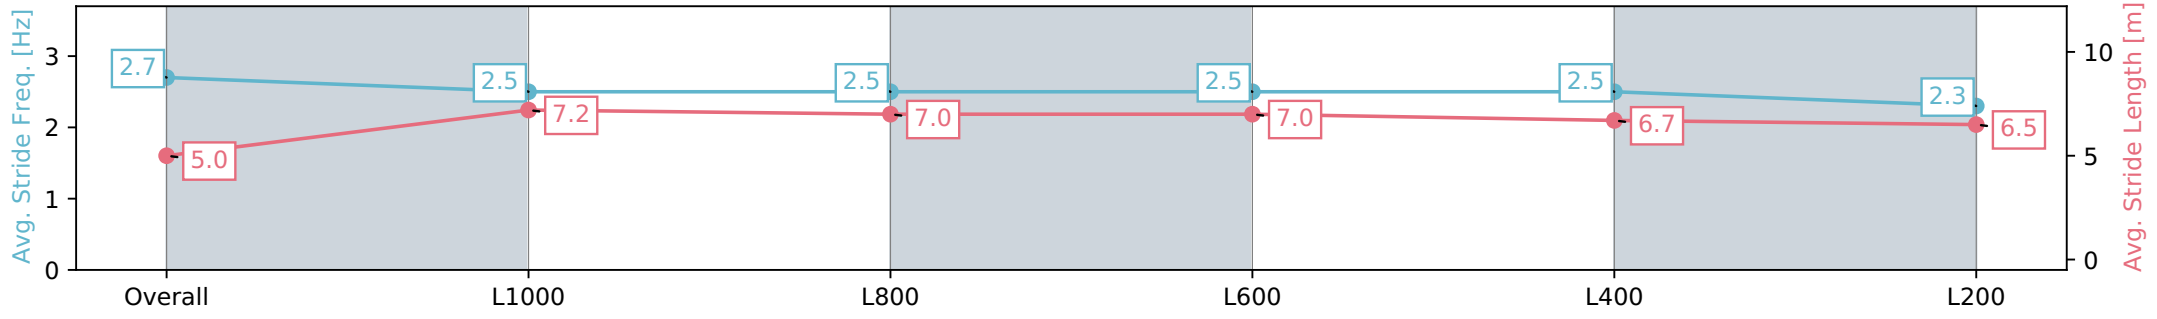

Horse/Jockey Name	UNICORNY/Felicity Atkinson
Finish Rank	10
Fastest Section Time (Section)	0:11.00 (L1000)
Top Speed [km/h] (Section)	67.5 (Overall)
Race State	Finished

Gawler SA - Professional
Race 4: Irongate Australia Fillies & Mares Rating 0 - 56
Handicap - 1200m
10 June 2024 - 2:30PM
Track Rating: Soft 5, Weather: Overcast, Rail Position: True

Section	Overall	L1000	L800	L600	L400	L200
Section Times	1:14.25 [10] (0:14.60)	0:59.65 [2] (0:11.00)	0:48.65 [2] (0:11.64)	0:37.01 [3] (0:11.66)	0:25.35 [3] (0:12.12)	0:13.23 [6] (0:13.23)
Average Speed [km/h]	49.3	65.6	62.5	62.6	59.7	54.3
Top Speed [km/h]	65.2	67.5	64.3	63.4	62.7	56.5
Avg. Dist. to Rail [m]	2.4	1.0	2.0	2.9	3.0	2.4
Avg. Stride Freq. [Hz]	2.7	2.5	2.5	2.5	2.5	2.3
Avg. Stride Length [m]	5.0	7.2	7.0	7.0	6.7	6.5

[ ] Ranking at each section and finish
-:-:- No data available at this section
NA No data available