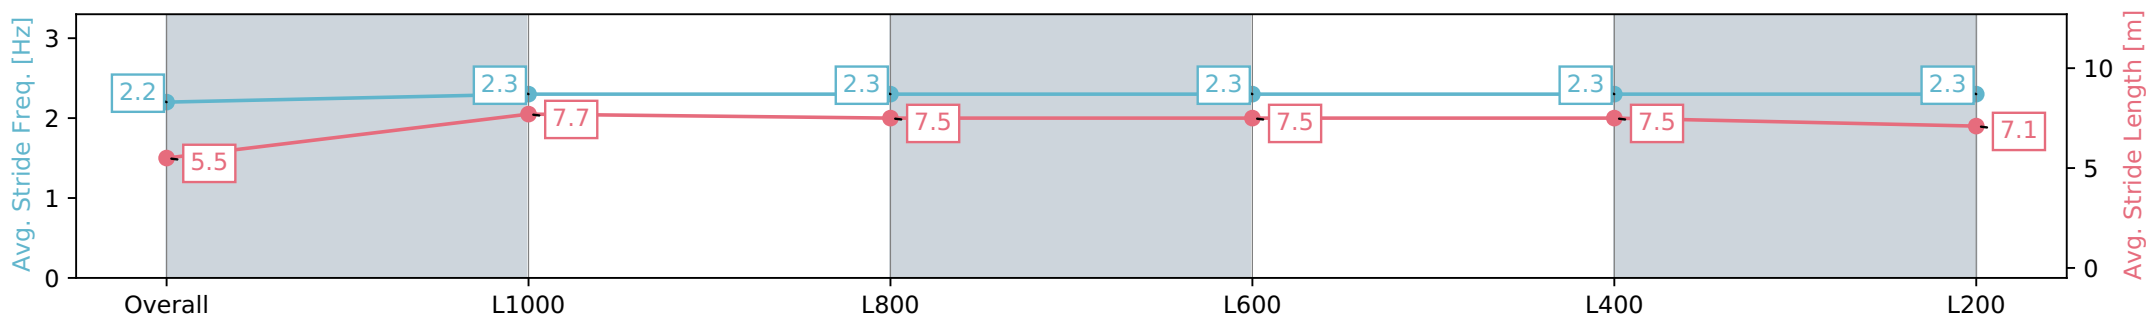

Horse/Jockey Name	JIVE BABY/Jake Toeroek
Finish Rank	1
Fastest Section Time (Section)	0:11.24 (L1000)
Top Speed [km/h] (Section)	64.8 (L800)
Race State	Finished

Gawler SA - Professional
Race 4: Irongate Australia Fillies & Mares Rating 0 - 56
Handicap - 1200m
10 June 2024 - 2:30PM
Track Rating: Soft 5, Weather: Overcast, Rail Position: True

Section	Overall	L1000	L800	L600	L400	L200
Section Times	1:13.32 [1] (0:15.68)	0:57.64 [11] (0:11.24)	0:46.40 [11] (0:11.36)	0:35.04 [11] (0:11.36)	0:23.68 [11] (0:11.59)	0:12.09 [10] (0:12.09)
Average Speed [km/h]	46.1	64.1	62.6	63.5	62.7	59.7
Top Speed [km/h]	64.3	64.7	64.1	64.8	63.6	60.9
Avg. Dist. to Rail [m]	6.8	0.8	1.5	1.1	4.7	7.1
Avg. Stride Freq. [Hz]	2.2	2.3	2.3	2.3	2.3	2.3
Avg. Stride Length [m]	5.5	7.7	7.5	7.5	7.5	7.1

- [ ] Ranking at each section and finish
- -:-:- No data available at this section
- NA No data available