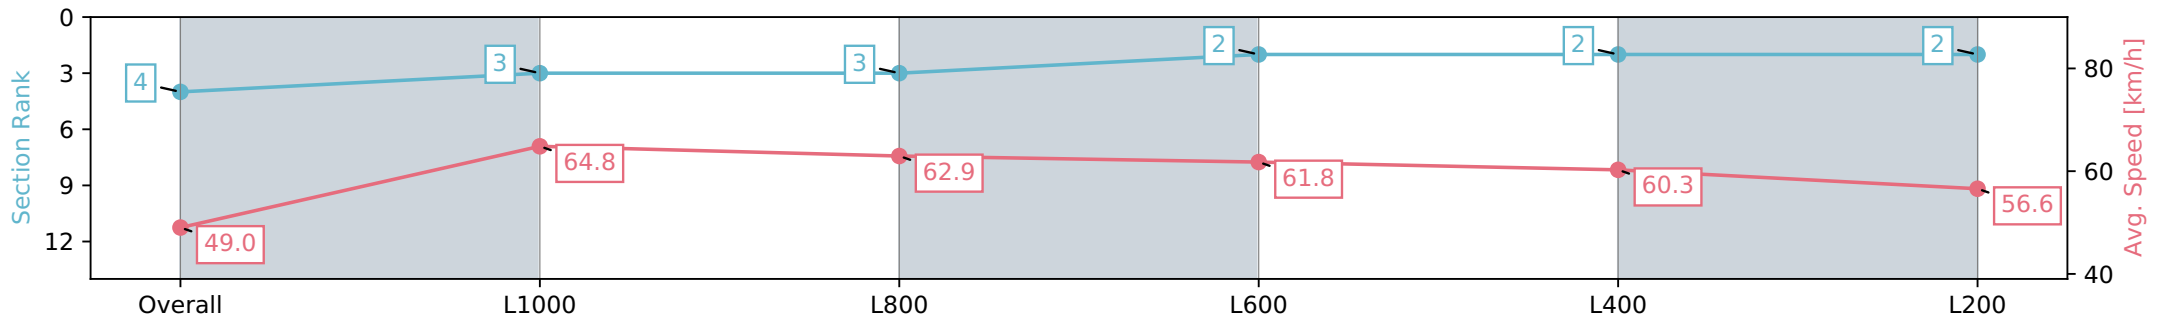

Gawler SA - Professional  
 Race 4: Irongate Australia Fillies & Mares Rating 0 - 56  
 Handicap - 1200m  
 10 June 2024 - 2:30PM  
 Track Rating: Soft 5, Weather: Overcast, Rail Position: True

| Section                | Overall                  | L1000                    | L800                     | L600                     | L400                     | L200                     |
|------------------------|--------------------------|--------------------------|--------------------------|--------------------------|--------------------------|--------------------------|
| Section Times          | 1:13.57 [4]<br>(0:14.71) | 0:58.86 [3]<br>(0:11.11) | 0:47.75 [3]<br>(0:11.35) | 0:36.40 [2]<br>(0:11.68) | 0:24.72 [2]<br>(0:11.98) | 0:12.74 [2]<br>(0:12.74) |
| Average Speed [km/h]   | 49.0                     | 64.8                     | 62.9                     | 61.8                     | 60.3                     | 56.6                     |
| Top Speed [km/h]       | 65.3                     | 65.6                     | 64.7                     | 62.3                     | 61.6                     | 58.4                     |
| Avg. Dist. to Rail [m] | 5.6                      | 1.3                      | 1.1                      | 0.7                      | 2.8                      | 3.6                      |
| Avg. Stride Freq. [Hz] | 2.4                      | 2.5                      | 2.5                      | 2.4                      | 2.4                      | 2.4                      |
| Avg. Stride Length [m] | 5.3                      | 7.1                      | 7.1                      | 7.1                      | 6.9                      | 6.7                      |