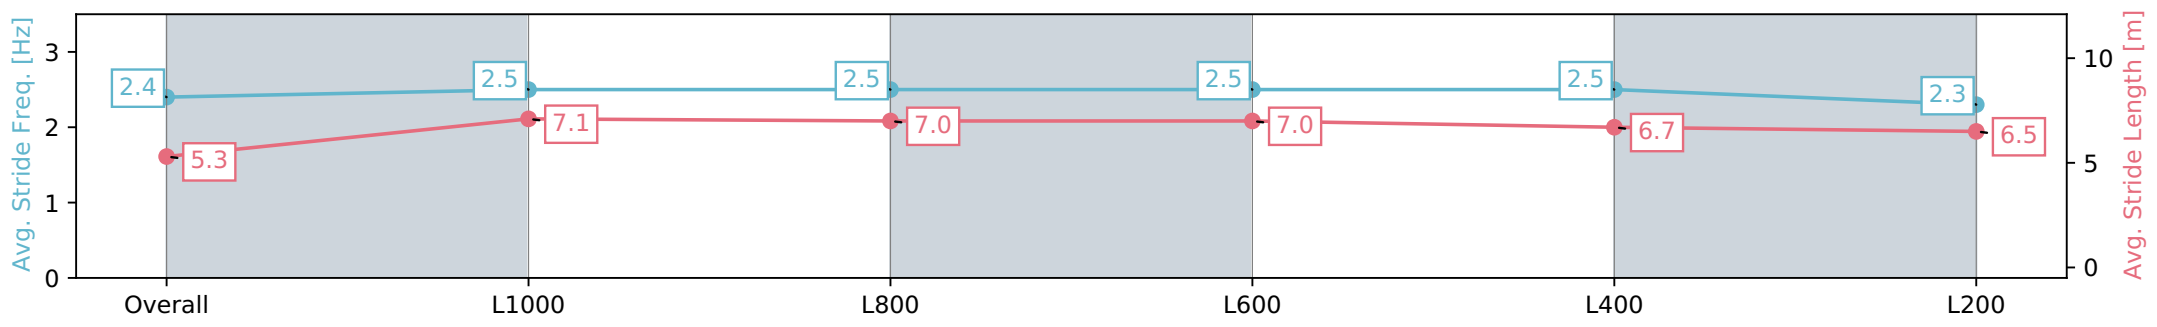

Horse/Jockey Name	LUNASHA/Todd Pannell
Finish Rank	11
Fastest Section Time (Section)	0:11.12 (L1000)
Top Speed [km/h] (Section)	66.2 (Overall)
Race State	Finished

Gawler SA - Professional
Race 4: Irongate Australia Fillies & Mares Rating 0 - 56
Handicap - 1200m
10 June 2024 - 2:30PM
Track Rating: Soft 5, Weather: Overcast, Rail Position: True

Section	Overall	L1000	L800	L600	L400	L200
Section Times	1:14.35 [11] (0:14.81)	0:59.54 [4] (0:11.12)	0:48.42 [5] (0:11.56)	0:36.85 [5] (0:11.63)	0:25.22 [5] (0:12.08)	0:13.14 [9] (0:13.14)
Average Speed [km/h]	48.6	65.0	62.8	62.2	59.8	54.8
Top Speed [km/h]	64.4	66.2	63.7	62.7	61.4	58.2
Avg. Dist. to Rail [m]	4.7	1.8	1.1	1.1	3.7	6.2
Avg. Stride Freq. [Hz]	2.4	2.5	2.5	2.5	2.5	2.3
Avg. Stride Length [m]	5.3	7.1	7.0	7.0	6.7	6.5

Report Created: Mon 10 June 2024 15:29:59 GMT+10 (Note: Timing is based on positional data)

- [ ] Ranking at each section and finish
- -:-:- No data available at this section
- NA No data available