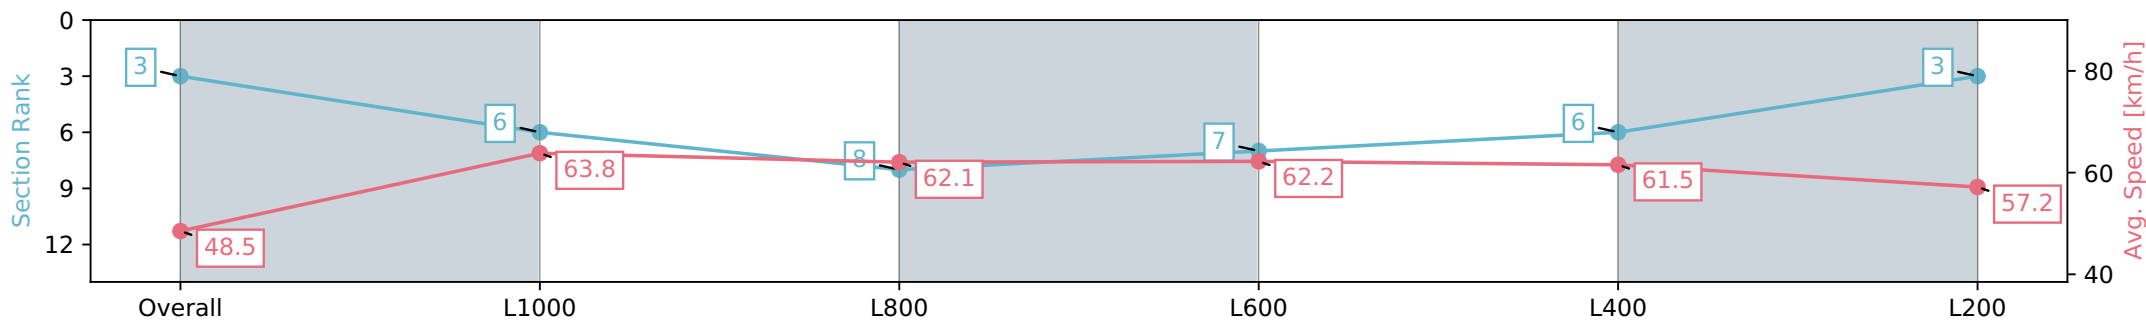

Gawler SA - Professional  
 Race 4: Irongate Australia Fillies & Mares Rating 0 - 56  
 Handicap - 1200m  
 10 June 2024 - 2:30PM  
 Track Rating: Soft 5, Weather: Overcast, Rail Position: True

| Section                | Overall                  | L1000                    | L800                     | L600                     | L400                     | L200                     |
|------------------------|--------------------------|--------------------------|--------------------------|--------------------------|--------------------------|--------------------------|
| Section Times          | 1:13.44 [3]<br>(0:14.84) | 0:58.60 [6]<br>(0:11.30) | 0:47.30 [8]<br>(0:11.44) | 0:35.86 [7]<br>(0:11.56) | 0:24.30 [6]<br>(0:11.76) | 0:12.54 [3]<br>(0:12.54) |
| Average Speed [km/h]   | 48.5                     | 63.8                     | 62.1                     | 62.2                     | 61.5                     | 57.2                     |
| Top Speed [km/h]       | 64.1                     | 65.3                     | 63.3                     | 63.6                     | 64.0                     | 60.5                     |
| Avg. Dist. to Rail [m] | 2.8                      | 0.7                      | 1.6                      | 0.5                      | 1.5                      | 5.3                      |
| Avg. Stride Freq. [Hz] | 2.2                      | 2.3                      | 2.2                      | 2.2                      | 2.2                      | 2.2                      |
| Avg. Stride Length [m] | 5.7                      | 7.8                      | 7.8                      | 7.8                      | 7.7                      | 6.9                      |