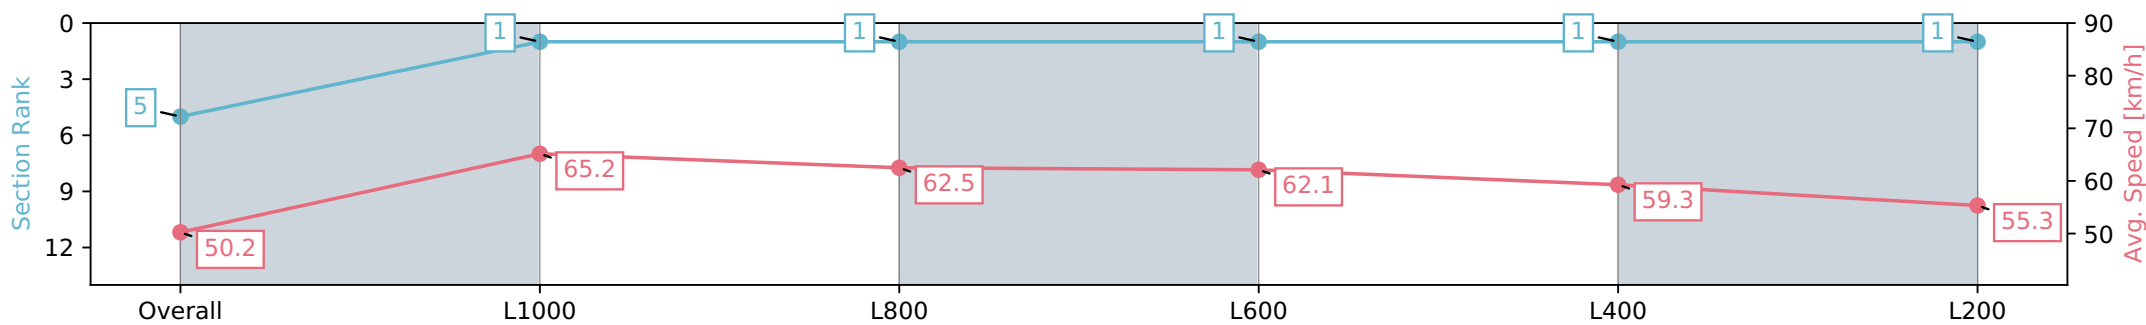

Gawler SA - Professional  
 Race 4: Irongate Australia Fillies & Mares Rating 0 - 56  
 Handicap - 1200m  
 10 June 2024 - 2:30PM  
 Track Rating: Soft 5, Weather: Overcast, Rail Position: True

| Section                | Overall                  | L1000                    | L800                     | L600                     | L400                     | L200                     |
|------------------------|--------------------------|--------------------------|--------------------------|--------------------------|--------------------------|--------------------------|
| Section Times          | 1:13.65 [5]<br>(0:14.38) | 0:59.27 [1]<br>(0:11.07) | 0:48.20 [1]<br>(0:11.45) | 0:36.75 [1]<br>(0:11.60) | 0:25.15 [1]<br>(0:12.16) | 0:12.99 [1]<br>(0:12.99) |
| Average Speed [km/h]   | 50.2                     | 65.2                     | 62.5                     | 62.1                     | 59.3                     | 55.3                     |
| Top Speed [km/h]       | 66.1                     | 66.5                     | 64.2                     | 62.5                     | 60.4                     | 57.0                     |
| Avg. Dist. to Rail [m] | 7.2                      | 1.4                      | 0.6                      | 0.4                      | 1.2                      | 1.4                      |
| Avg. Stride Freq. [Hz] | 2.4                      | 2.6                      | 2.5                      | 2.5                      | 2.4                      | 2.3                      |
| Avg. Stride Length [m] | 5.4                      | 7.1                      | 6.9                      | 7.0                      | 6.7                      | 6.6                      |