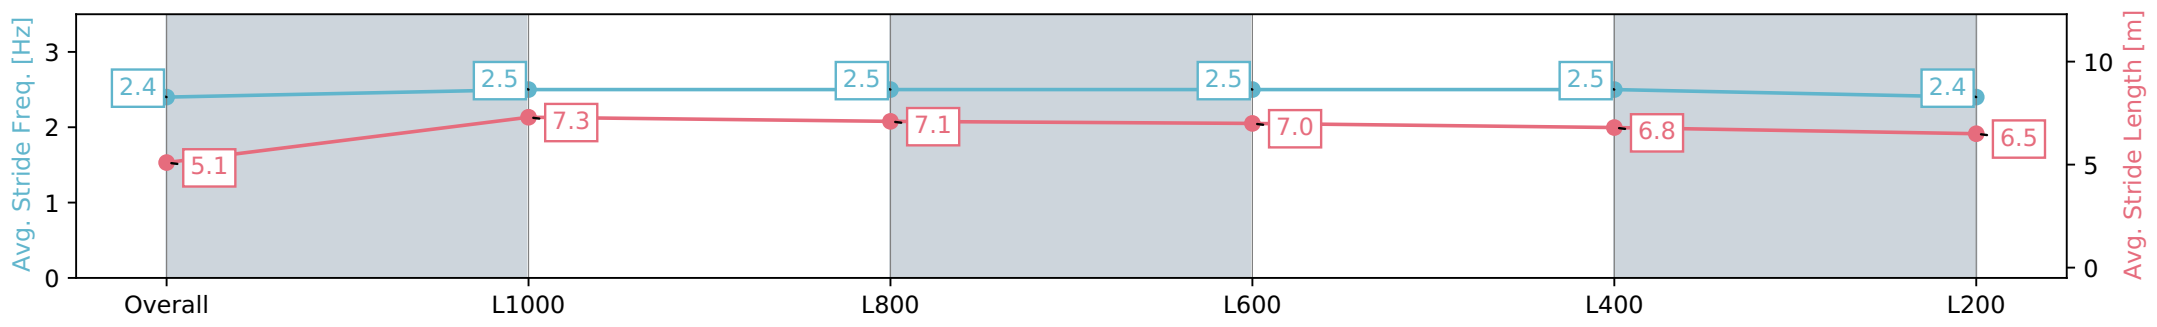

Horse/Jockey Name	BROMELIA/Anna Jordsjo
Finish Rank	9
Fastest Section Time (Section)	0:11.22 (L1000)
Top Speed [km/h] (Section)	67.4 (Overall)
Race State	Finished

Gawler SA - Professional
Race 4: Irongate Australia Fillies & Mares Rating 0 - 56
Handicap - 1200m
10 June 2024 - 2:30PM
Track Rating: Soft 5, Weather: Overcast, Rail Position: True

Section	Overall	L1000	L800	L600	L400	L200
Section Times	1:14.11 [9] (0:15.03)	0:59.08 [9] (0:11.22)	0:47.86 [9] (0:11.56)	0:36.29 [9] (0:11.46)	0:24.83 [9] (0:11.79)	0:13.04 [8] (0:13.04)
Average Speed [km/h]	47.9	64.3	62.5	63.2	61.1	55.3
Top Speed [km/h]	67.4	64.8	64.7	63.4	63.3	58.3
Avg. Dist. to Rail [m]	3.4	0.8	0.8	0.9	3.0	4.3
Avg. Stride Freq. [Hz]	2.4	2.5	2.5	2.5	2.5	2.4
Avg. Stride Length [m]	5.1	7.3	7.1	7.0	6.8	6.5

Report Created: Mon 10 June 2024 15:29:53 GMT+10 (Note: Timing is based on positional data)

- [ ] Ranking at each section and finish
- -:-:- No data available at this section
- NA No data available