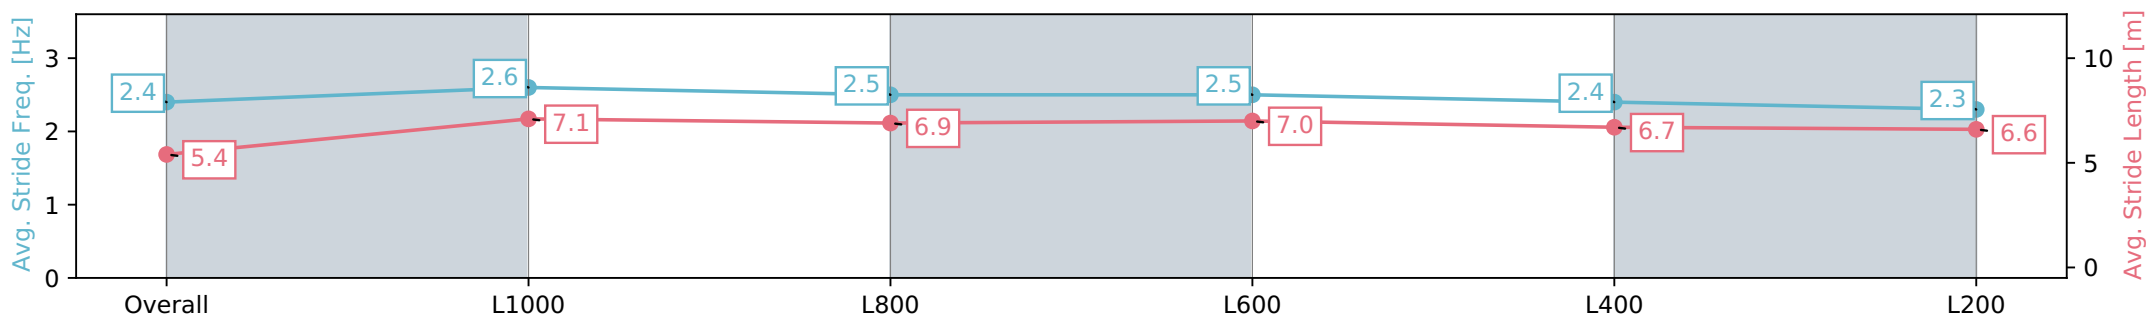

Gawler SA - Professional  
 Race 4: Irongate Australia Fillies & Mares Rating 0 - 56  
 Handicap - 1200m  
 10 June 2024 - 2:30PM  
 Track Rating: Soft 5, Weather: Overcast, Rail Position: True

| Section                | Overall                  | L1000                    | L800                     | L600                     | L400                     | L200                     |
|------------------------|--------------------------|--------------------------|--------------------------|--------------------------|--------------------------|--------------------------|
| Section Times          | 1:13.65 [5]<br>(0:14.38) | 0:59.27 [1]<br>(0:11.07) | 0:48.20 [1]<br>(0:11.45) | 0:36.75 [1]<br>(0:11.60) | 0:25.15 [1]<br>(0:12.16) | 0:12.99 [1]<br>(0:12.99) |
| Average Speed [km/h]   | 50.2                     | 65.2                     | 62.5                     | 62.1                     | 59.3                     | 55.3                     |
| Top Speed [km/h]       | 66.1                     | 66.5                     | 64.2                     | 62.5                     | 60.4                     | 57.0                     |
| Avg. Dist. to Rail [m] | 7.2                      | 1.4                      | 0.6                      | 0.4                      | 1.2                      | 1.4                      |
| Avg. Stride Freq. [Hz] | 2.4                      | 2.6                      | 2.5                      | 2.5                      | 2.4                      | 2.3                      |
| Avg. Stride Length [m] | 5.4                      | 7.1                      | 6.9                      | 7.0                      | 6.7                      | 6.6                      |