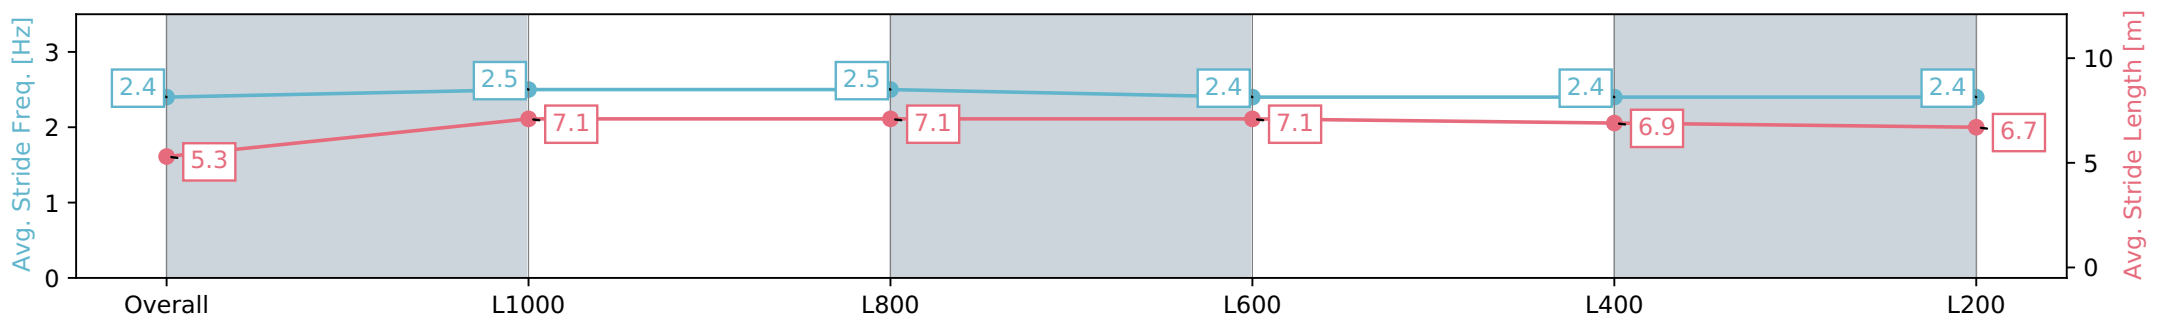

Gawler SA - Professional  
 Race 4: Irongate Australia Fillies & Mares Rating 0 - 56  
 Handicap - 1200m  
 10 June 2024 - 2:30PM  
 Track Rating: Soft 5, Weather: Overcast, Rail Position: True

| Section                | Overall                  | L1000                    | L800                     | L600                     | L400                     | L200                     |
|------------------------|--------------------------|--------------------------|--------------------------|--------------------------|--------------------------|--------------------------|
| Section Times          | 1:13.57 [4]<br>(0:14.71) | 0:58.86 [3]<br>(0:11.11) | 0:47.75 [3]<br>(0:11.35) | 0:36.40 [2]<br>(0:11.68) | 0:24.72 [2]<br>(0:11.98) | 0:12.74 [2]<br>(0:12.74) |
| Average Speed [km/h]   | 49.0                     | 64.8                     | 62.9                     | 61.8                     | 60.3                     | 56.6                     |
| Top Speed [km/h]       | 65.3                     | 65.6                     | 64.7                     | 62.3                     | 61.6                     | 58.4                     |
| Avg. Dist. to Rail [m] | 5.6                      | 1.3                      | 1.1                      | 0.7                      | 2.8                      | 3.6                      |
| Avg. Stride Freq. [Hz] | 2.4                      | 2.5                      | 2.5                      | 2.4                      | 2.4                      | 2.4                      |
| Avg. Stride Length [m] | 5.3                      | 7.1                      | 7.1                      | 7.1                      | 6.9                      | 6.7                      |