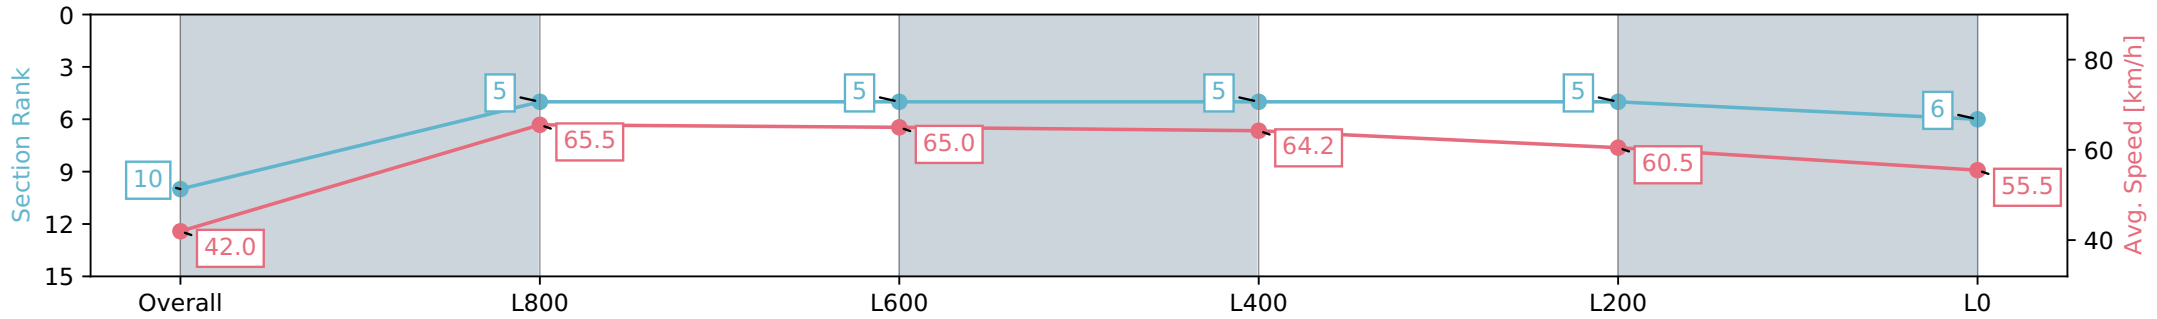

- [] Ranking at each section and finish
- :-:- No data available at this section
- NA No data available

Horse/Jockey Name	GREAT CITY/Alice Lindsay
Finish Rank	10
Fastest Section Time (Section)	0:11.00 (L1000)
Top Speed [km/h] (Section)	67.1 (Overall)
Race State	Finished

Gawler SA - Professional
 Race 3: Holdfast Insurance Brokers Maiden Plate - 1100m
 10 June 2024 - 2:00PM
 Track Rating: Soft 5, Weather: Overcast, Rail Position: True

Section	Overall	L800	L600	L400	L200	L0
Section Times	1:06.77 [10] (0:08.63)	0:58.14 [5] (0:11.00)	0:47.14 [5] (0:11.08)	0:36.06 [5] (0:11.20)	0:24.86 [5] (0:11.87)	0:12.99 [6] (0:12.99)
Average Speed [km/h]	42.0	65.5	65.0	64.2	60.5	55.5
Top Speed [km/h]	62.7	67.1	66.5	65.1	64.0	57.6
Avg. Dist. to Rail [m]	4.1	1.7	0.7	0.9	0.6	2.3
Avg. Stride Freq. [Hz]	2.3	2.5	2.4	2.4	2.3	2.2
Avg. Stride Length [m]	4.6	7.3	7.4	7.5	7.2	6.9