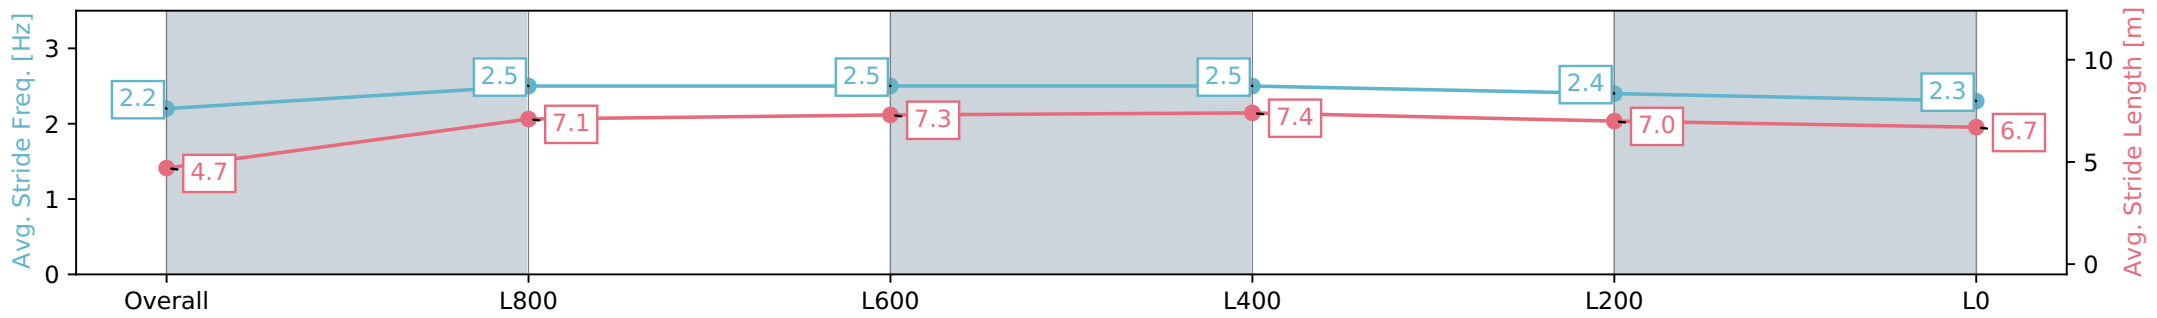

Gawler SA - Professional
 Race 3: Holdfast Insurance Brokers Maiden Plate - 1100m
 10 June 2024 - 2:00PM
 Track Rating: Soft 5, Weather: Overcast, Rail Position: True

Section	Overall	L800	L600	L400	L200	L0
Section Times	1:06.71 [8] (0:08.56)	0:58.15 [3] (0:10.60)	0:47.55 [3] (0:11.07)	0:36.48 [3] (0:11.41)	0:25.07 [4] (0:11.83)	0:13.24 [4] (0:13.24)
Average Speed [km/h]	42.1	68.2	65.5	63.5	60.9	54.3
Top Speed [km/h]	64.8	69.3	67.0	64.0	63.0	57.9
Avg. Dist. to Rail [m]	1.5	0.7	1.8	1.0	0.9	1.1
Avg. Stride Freq. [Hz]	2.4	2.6	2.5	2.5	2.4	2.3
Avg. Stride Length [m]	4.5	7.3	7.3	7.1	6.9	6.5

- [] Ranking at each section and finish
- :-:- No data available at this section
- NA No data available

Horse/Jockey Name	SOCIAL DANCER/Jacob Opperman
Finish Rank	9
Fastest Section Time (Section)	0:10.82 (L600)
Top Speed [km/h] (Section)	67.9 (L800)
Race State	Finished

Gawler SA - Professional
 Race 3: Holdfast Insurance Brokers Maiden Plate - 1100m
 10 June 2024 - 2:00PM
 Track Rating: Soft 5, Weather: Overcast, Rail Position: True

Section	Overall	L800	L600	L400	L200	L0
Section Times	1:06.72 [9] (0:08.95)	0:57.77 [10] (0:11.18)	0:46.59 [9] (0:11.18)	0:35.41 [8] (0:10.82)	0:24.59 [7] (0:11.78)	0:12.81 [7] (0:12.81)
Average Speed [km/h]	40.2	64.9	65.9	66.8	61.6	56.2
Top Speed [km/h]	61.2	66.3	66.4	67.9	65.5	59.8
Avg. Dist. to Rail [m]	9.7	3.4	3.3	1.4	3.3	5.8
Avg. Stride Freq. [Hz]	2.2	2.5	2.5	2.5	2.4	2.3
Avg. Stride Length [m]	4.7	7.1	7.3	7.4	7.0	6.7