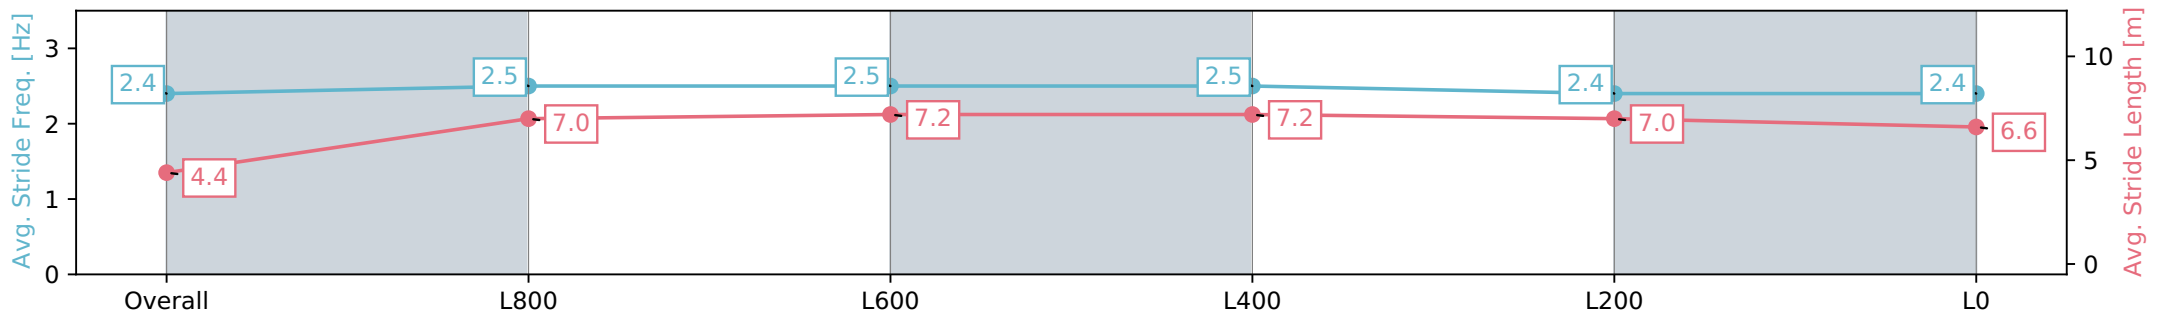

Gawler SA - Professional
 Race 3: Holdfast Insurance Brokers Maiden Plate - 1100m
 10 June 2024 - 2:00PM
 Track Rating: Soft 5, Weather: Overcast, Rail Position: True

Section	Overall	L800	L600	L400	L200	L0
Section Times	1:06.79 [11] (0:08.79)	0:58.00 [8] (0:11.48)	0:46.52 [11] (0:11.26)	0:35.26 [10] (0:11.07)	0:24.19 [9] (0:11.62)	0:12.57 [10] (0:12.56)
Average Speed [km/h]	41.1	63.2	65.2	65.1	62.4	57.2
Top Speed [km/h]	58.6	65.1	66.8	66.4	65.7	61.9
Avg. Dist. to Rail [m]	10.7	4.3	2.5	0.8	3.2	6.8
Avg. Stride Freq. [Hz]	2.3	2.6	2.6	2.6	2.5	2.5
Avg. Stride Length [m]	4.6	6.9	6.9	6.9	6.9	6.4

Report Created: Mon 10 June 2024 14:44:51 GMT+10 (Note: Timing is based on positional data)

- [] Ranking at each section and finish
- :-:- No data available at this section
- NA No data available

Horse/Jockey Name	WEALTHY GIRL/Margaret Collett
Finish Rank	12
Fastest Section Time (Section)	0:11.35 (L1000)
Top Speed [km/h] (Section)	65.4 (Overall)
Race State	Finished

Gawler SA - Professional
 Race 3: Holdfast Insurance Brokers Maiden Plate - 1100m
 10 June 2024 - 2:00PM
 Track Rating: Soft 5, Weather: Overcast, Rail Position: True

Section	Overall	L800	L600	L400	L200	L0
Section Times	1:07.65 [12] (0:08.82)	0:58.83 [9] (0:11.35)	0:47.48 [10] (0:11.52)	0:35.96 [11] (0:11.41)	0:24.55 [12] (0:11.83)	0:12.72 [12] (0:12.72)
Average Speed [km/h]	40.8	63.9	63.6	63.6	61.1	56.8
Top Speed [km/h]	59.7	65.4	64.7	64.6	63.5	59.2
Avg. Dist. to Rail [m]	9.9	4.0	2.3	2.1	4.1	6.6
Avg. Stride Freq. [Hz]	2.4	2.5	2.5	2.5	2.4	2.4
Avg. Stride Length [m]	4.4	7.0	7.2	7.2	7.0	6.6