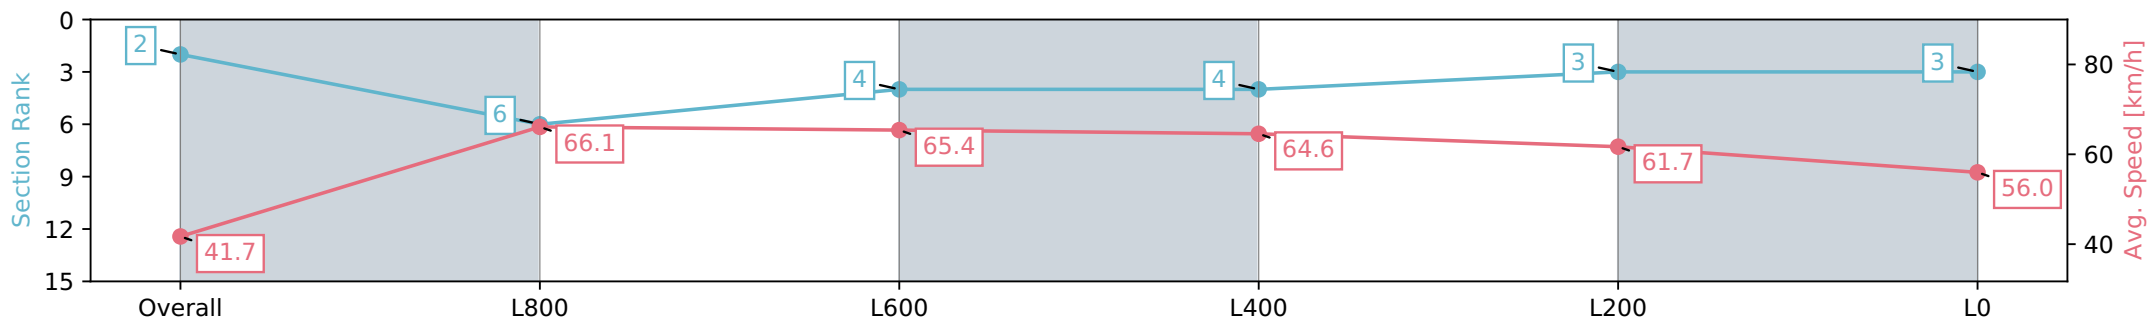

Horse/Jockey Name	CARIBBEAN BREEZE/Emily Finnegan
Finish Rank	2
Fastest Section Time (Section)	0:10.87 (L800)
Top Speed [km/h] (Section)	66.9 (Overall)
Race State	Finished

Gawler SA - Professional
Race 3: Holdfast Insurance Brokers Maiden Plate - 1100m
10 June 2024 - 2:00PM
Track Rating: Soft 5, Weather: Overcast, Rail Position: True

Section	Overall	L800	L600	L400	L200	L0
Section Times	1:06.14 [2] (0:08.64)	0:57.50 [6] (0:10.91)	0:46.59 [4] (0:10.87)	0:35.72 [4] (0:11.16)	0:24.56 [3] (0:11.69)	0:12.87 [3] (0:12.87)
Average Speed [km/h]	41.7	66.1	65.4	64.6	61.7	56.0
Top Speed [km/h]	63.2	66.9	66.5	65.3	64.3	59.0
Avg. Dist. to Rail [m]	3.9	0.6	1.6	0.7	1.7	3.6
Avg. Stride Freq. [Hz]	2.3	2.5	2.5	2.5	2.4	2.3
Avg. Stride Length [m]	4.7	7.2	7.4	7.3	7.2	6.9

- [ ] Ranking at each section and finish
- -:-:- No data available at this section
- NA No data available