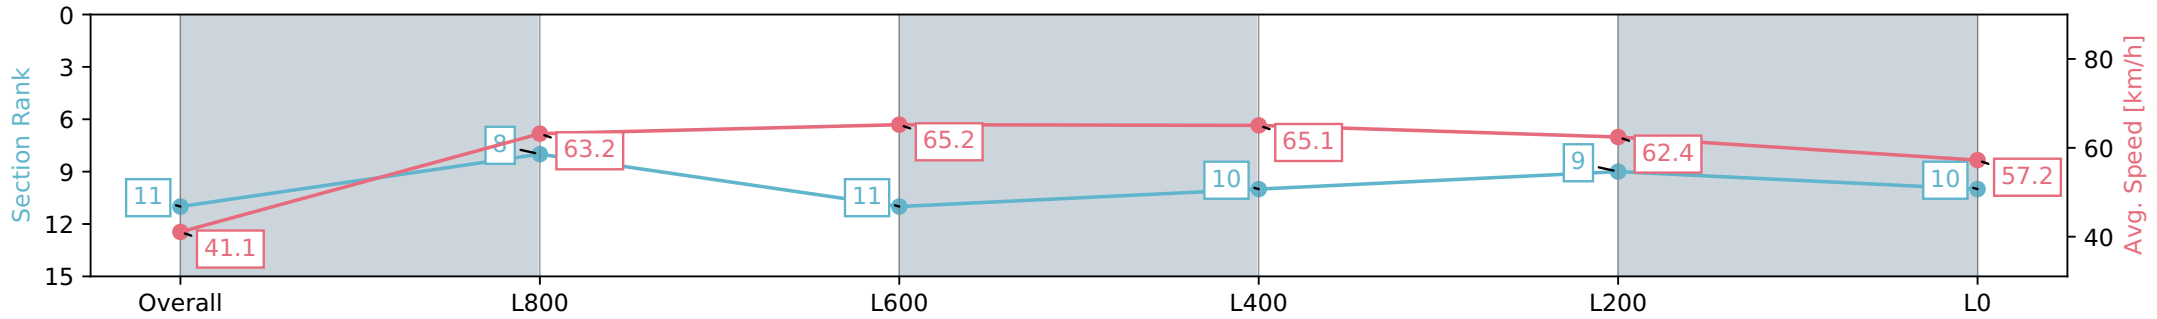

- [] Ranking at each section and finish
- :-:- No data available at this section
- NA No data available

Horse/Jockey Name	AM I THE DRAMA/Felicity Atkinson
Finish Rank	11
Fastest Section Time (Section)	0:11.07 (L600)
Top Speed [km/h] (Section)	66.8 (L1000)
Race State	Finished

Gawler SA - Professional
 Race 3: Holdfast Insurance Brokers Maiden Plate - 1100m
 10 June 2024 - 2:00PM
 Track Rating: Soft 5, Weather: Overcast, Rail Position: True

Section	Overall	L800	L600	L400	L200	L0
Section Times	1:06.79 [11] (0:08.79)	0:58.00 [8] (0:11.48)	0:46.52 [11] (0:11.26)	0:35.26 [10] (0:11.07)	0:24.19 [9] (0:11.62)	0:12.57 [10] (0:12.56)
Average Speed [km/h]	41.1	63.2	65.2	65.1	62.4	57.2
Top Speed [km/h]	58.6	65.1	66.8	66.4	65.7	61.9
Avg. Dist. to Rail [m]	10.7	4.3	2.5	0.8	3.2	6.8
Avg. Stride Freq. [Hz]	2.3	2.6	2.6	2.6	2.5	2.5
Avg. Stride Length [m]	4.6	6.9	6.9	6.9	6.9	6.4