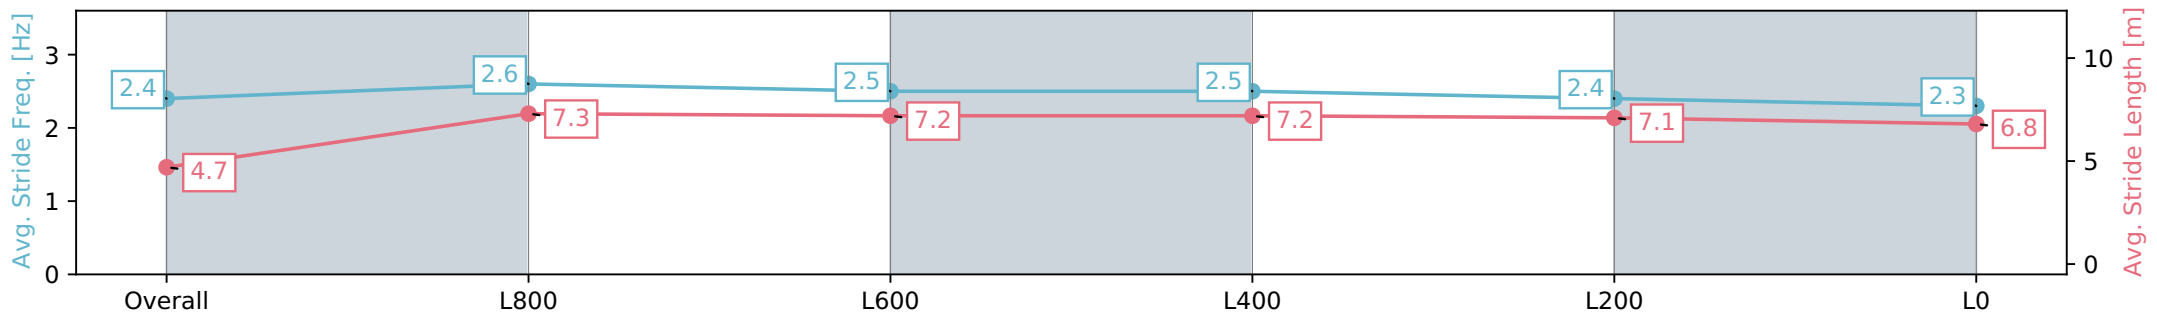

Section	Overall	L800	L600	L400	L200	L0
Section Times	1:05.44 [1] (0:08.32)	0:57.12 [1] (0:10.63)	0:46.49 [1] (0:11.00)	0:35.49 [1] (0:11.09)	0:24.40 [1] (0:11.81)	0:12.59 [1] (0:12.59)
Average Speed [km/h]	43.2	68.0	65.8	64.8	61.2	57.0
Top Speed [km/h]	66.1	69.0	67.7	66.1	62.7	59.9
Avg. Dist. to Rail [m]	0.8	0.5	1.0	0.7	0.5	0.4
Avg. Stride Freq. [Hz]	2.4	2.6	2.5	2.5	2.4	2.3
Avg. Stride Length [m]	4.7	7.3	7.2	7.2	7.1	6.8