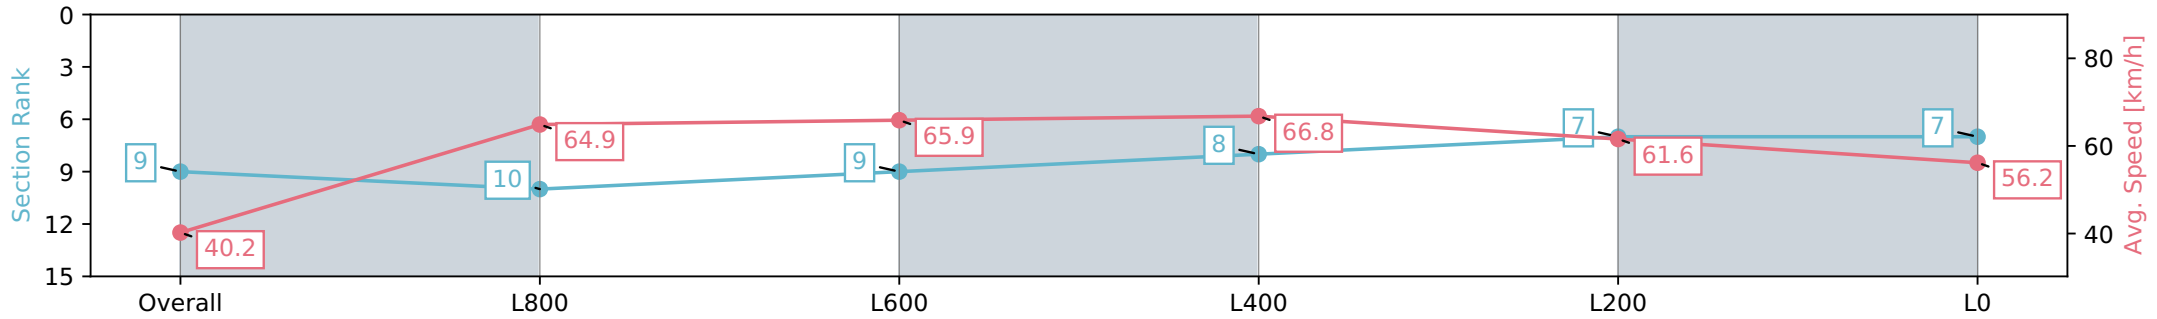

- [] Ranking at each section and finish
- :-:- No data available at this section
- NA No data available

Horse/Jockey Name	SOCIAL DANCER/Jacob Opperman
Finish Rank	9
Fastest Section Time (Section)	0:10.82 (L600)
Top Speed [km/h] (Section)	67.9 (L800)
Race State	Finished

Gawler SA - Professional
 Race 3: Holdfast Insurance Brokers Maiden Plate - 1100m
 10 June 2024 - 2:00PM
 Track Rating: Soft 5, Weather: Overcast, Rail Position: True

Section	Overall	L800	L600	L400	L200	L0
Section Times	1:06.72 [9] (0:08.95)	0:57.77 [10] (0:11.18)	0:46.59 [9] (0:11.18)	0:35.41 [8] (0:10.82)	0:24.59 [7] (0:11.78)	0:12.81 [7] (0:12.81)
Average Speed [km/h]	40.2	64.9	65.9	66.8	61.6	56.2
Top Speed [km/h]	61.2	66.3	66.4	67.9	65.5	59.8
Avg. Dist. to Rail [m]	9.7	3.4	3.3	1.4	3.3	5.8
Avg. Stride Freq. [Hz]	2.2	2.5	2.5	2.5	2.4	2.3
Avg. Stride Length [m]	4.7	7.1	7.3	7.4	7.0	6.7