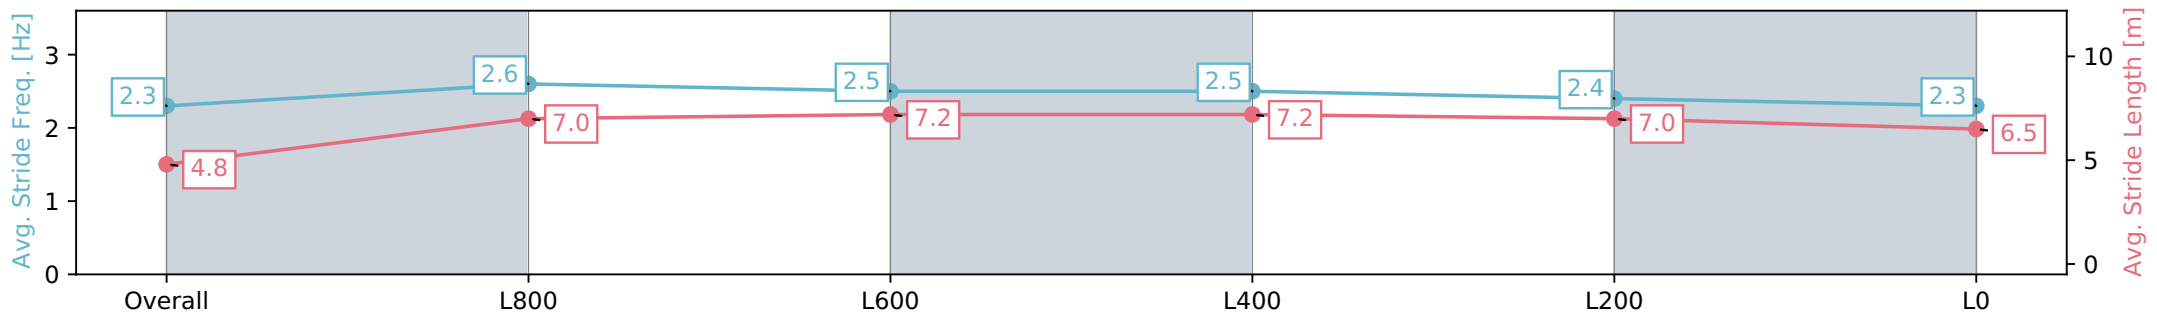

Gawler SA - Professional
 Race 3: Holdfast Insurance Brokers Maiden Plate - 1100m
 10 June 2024 - 2:00PM
 Track Rating: Soft 5, Weather: Overcast, Rail Position: True

Section	Overall	L800	L600	L400	L200	L0
Section Times	1:06.57 [5] (0:09.03)	0:57.54 [12] (0:11.53)	0:46.01 [12] (0:11.28)	0:34.73 [12] (0:11.04)	0:23.69 [11] (0:11.47)	0:12.22 [11] (0:12.22)
Average Speed [km/h]	39.8	62.9	64.7	65.6	63.0	58.9
Top Speed [km/h]	58.5	64.5	66.3	66.7	64.7	62.2
Avg. Dist. to Rail [m]	12.7	4.2	1.8	1.1	4.0	8.7
Avg. Stride Freq. [Hz]	2.3	2.5	2.6	2.6	2.6	2.6
Avg. Stride Length [m]	4.5	6.9	6.9	7.0	6.8	6.4

Gawler SA - Professional
 Race 3: Holdfast Insurance Brokers Maiden Plate - 1100m
 10 June 2024 - 2:00PM
 Track Rating: Soft 5, Weather: Overcast, Rail Position: True

Section	Overall	L800	L600	L400	L200	L0
Section Times	1:06.61 [6] (0:08.53)	0:58.08 [2] (0:10.50)	0:47.58 [2] (0:11.15)	0:36.43 [2] (0:11.10)	0:25.33 [2] (0:11.92)	0:13.41 [2] (0:13.41)
Average Speed [km/h]	42.3	68.9	65.8	64.5	60.6	53.7
Top Speed [km/h]	65.4	70.6	67.1	66.6	62.8	57.9
Avg. Dist. to Rail [m]	4.8	3.4	2.1	0.8	0.4	0.5
Avg. Stride Freq. [Hz]	2.3	2.6	2.5	2.5	2.4	2.3
Avg. Stride Length [m]	4.8	7.0	7.2	7.2	7.0	6.5