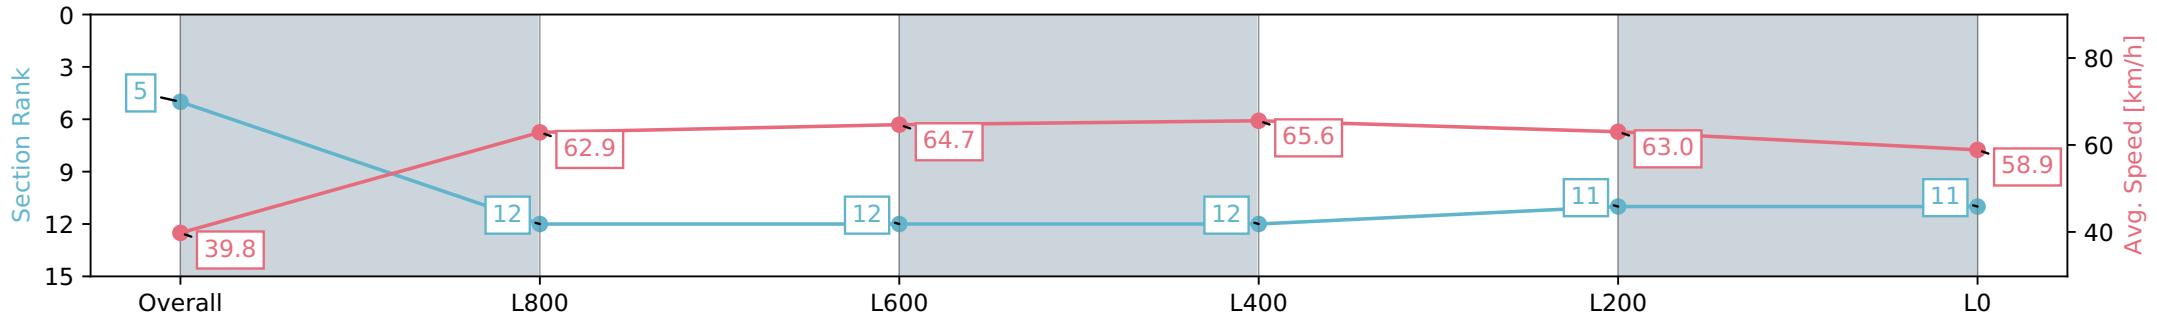

Gawler SA - Professional
 Race 3: Holdfast Insurance Brokers Maiden Plate - 1100m
 10 June 2024 - 2:00PM
 Track Rating: Soft 5, Weather: Overcast, Rail Position: True

Section	Overall	L800	L600	L400	L200	L0
Section Times	1:06.57 [5] (0:09.03)	0:57.54 [12] (0:11.53)	0:46.01 [12] (0:11.28)	0:34.73 [12] (0:11.04)	0:23.69 [11] (0:11.47)	0:12.22 [11] (0:12.22)
Average Speed [km/h]	39.8	62.9	64.7	65.6	63.0	58.9
Top Speed [km/h]	58.5	64.5	66.3	66.7	64.7	62.2
Avg. Dist. to Rail [m]	12.7	4.2	1.8	1.1	4.0	8.7
Avg. Stride Freq. [Hz]	2.3	2.5	2.6	2.6	2.6	2.6
Avg. Stride Length [m]	4.5	6.9	6.9	7.0	6.8	6.4