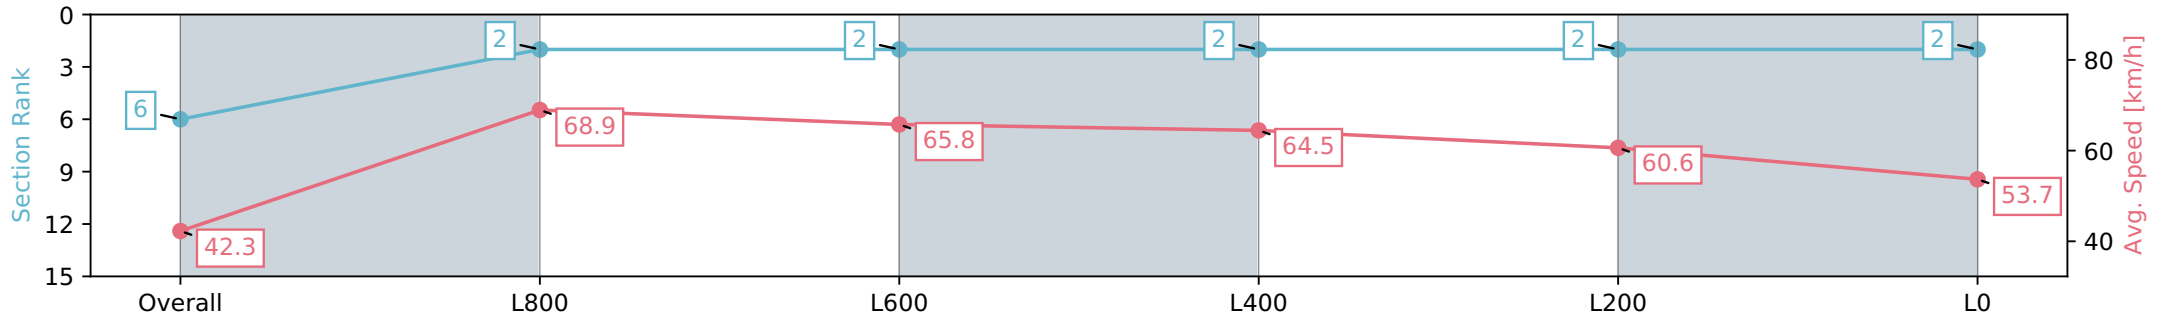

Gawler SA - Professional
 Race 3: Holdfast Insurance Brokers Maiden Plate - 1100m
 10 June 2024 - 2:00PM
 Track Rating: Soft 5, Weather: Overcast, Rail Position: True

Section	Overall	L800	L600	L400	L200	L0
Section Times	1:06.61 [6] (0:08.53)	0:58.08 [2] (0:10.50)	0:47.58 [2] (0:11.15)	0:36.43 [2] (0:11.10)	0:25.33 [2] (0:11.92)	0:13.41 [2] (0:13.41)
Average Speed [km/h]	42.3	68.9	65.8	64.5	60.6	53.7
Top Speed [km/h]	65.4	70.6	67.1	66.6	62.8	57.9
Avg. Dist. to Rail [m]	4.8	3.4	2.1	0.8	0.4	0.5
Avg. Stride Freq. [Hz]	2.3	2.6	2.5	2.5	2.4	2.3
Avg. Stride Length [m]	4.8	7.0	7.2	7.2	7.0	6.5