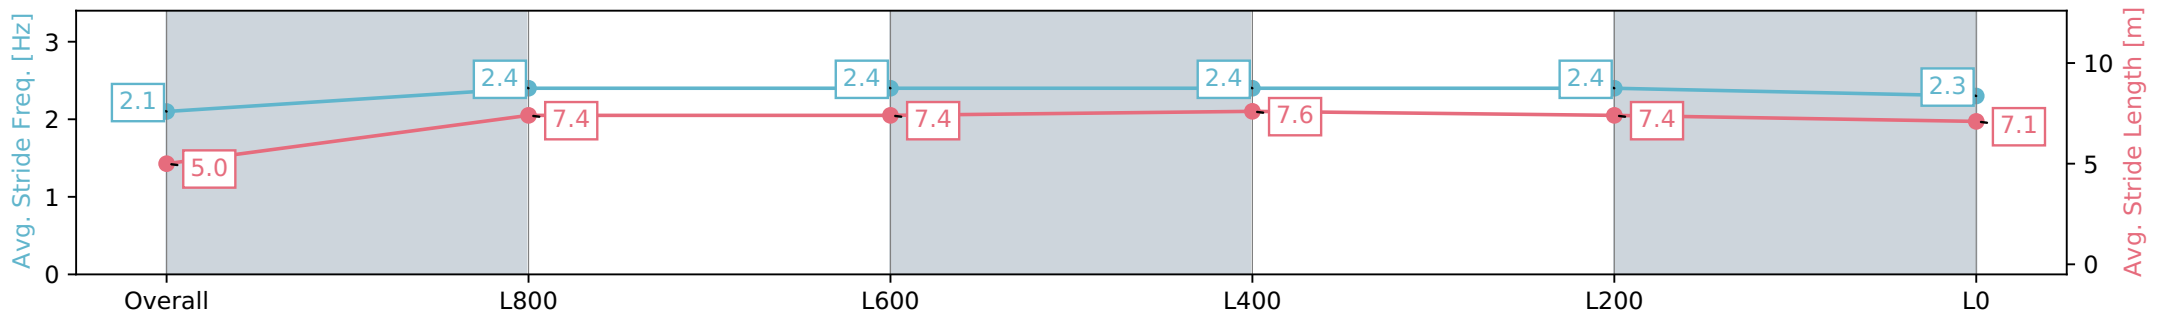

Gawler SA - Professional
 Race 3: Holdfast Insurance Brokers Maiden Plate - 1100m
 10 June 2024 - 2:00PM
 Track Rating: Soft 5, Weather: Overcast, Rail Position: True

Section	Overall	L800	L600	L400	L200	L0
Section Times	1:06.34 [3] (0:08.96)	0:57.38 [11] (0:11.07)	0:46.31 [8] (0:11.46)	0:34.85 [9] (0:11.16)	0:23.69 [10] (0:11.45)	0:12.24 [9] (0:12.24)
Average Speed [km/h]	40.0	65.3	63.5	64.8	63.0	58.7
Top Speed [km/h]	61.3	66.8	64.4	65.8	65.9	61.9
Avg. Dist. to Rail [m]	3.6	0.7	2.1	0.6	2.2	6.4
Avg. Stride Freq. [Hz]	2.1	2.4	2.4	2.4	2.4	2.3
Avg. Stride Length [m]	5.0	7.4	7.4	7.6	7.4	7.1