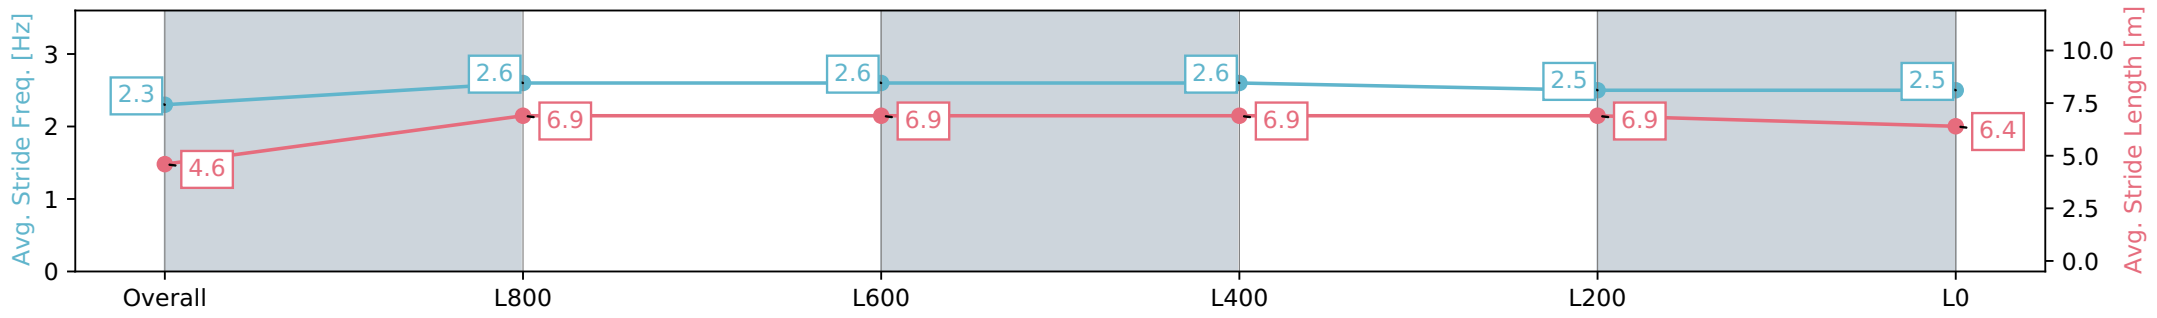

Gawler SA - Professional
 Race 3: Holdfast Insurance Brokers Maiden Plate - 1100m
 10 June 2024 - 2:00PM
 Track Rating: Soft 5, Weather: Overcast, Rail Position: True

Section	Overall	L800	L600	L400	L200	L0
Section Times	1:06.77 [10] (0:08.63)	0:58.14 [5] (0:11.00)	0:47.14 [5] (0:11.08)	0:36.06 [5] (0:11.20)	0:24.86 [5] (0:11.87)	0:12.99 [6] (0:12.99)
Average Speed [km/h]	42.0	65.5	65.0	64.2	60.5	55.5
Top Speed [km/h]	62.7	67.1	66.5	65.1	64.0	57.6
Avg. Dist. to Rail [m]	4.1	1.7	0.7	0.9	0.6	2.3
Avg. Stride Freq. [Hz]	2.3	2.5	2.4	2.4	2.3	2.2
Avg. Stride Length [m]	4.6	7.3	7.4	7.5	7.2	6.9

- [] Ranking at each section and finish
- :-:- No data available at this section
- NA No data available

Horse/Jockey Name	AM I THE DRAMA/Felicity Atkinson
Finish Rank	11
Fastest Section Time (Section)	0:11.07 (L600)
Top Speed [km/h] (Section)	66.8 (L1000)
Race State	Finished

Gawler SA - Professional
 Race 3: Holdfast Insurance Brokers Maiden Plate - 1100m
 10 June 2024 - 2:00PM
 Track Rating: Soft 5, Weather: Overcast, Rail Position: True

Section	Overall	L800	L600	L400	L200	L0
Section Times	1:06.79 [11] (0:08.79)	0:58.00 [8] (0:11.48)	0:46.52 [11] (0:11.26)	0:35.26 [10] (0:11.07)	0:24.19 [9] (0:11.62)	0:12.57 [10] (0:12.56)
Average Speed [km/h]	41.1	63.2	65.2	65.1	62.4	57.2
Top Speed [km/h]	58.6	65.1	66.8	66.4	65.7	61.9
Avg. Dist. to Rail [m]	10.7	4.3	2.5	0.8	3.2	6.8
Avg. Stride Freq. [Hz]	2.3	2.6	2.6	2.6	2.5	2.5
Avg. Stride Length [m]	4.6	6.9	6.9	6.9	6.9	6.4