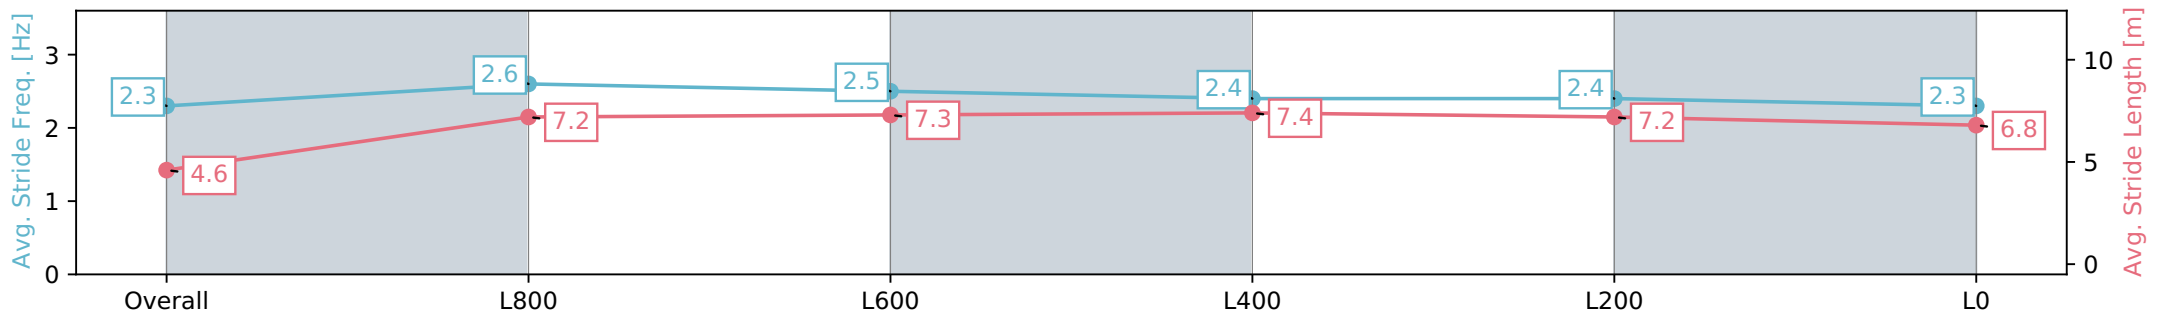

Gawler SA - Professional
 Race 3: Holdfast Insurance Brokers Maiden Plate - 1100m
 10 June 2024 - 2:00PM
 Track Rating: Soft 5, Weather: Overcast, Rail Position: True

Section	Overall	L800	L600	L400	L200	L0
Section Times	1:06.61 [6] (0:08.53)	0:58.08 [2] (0:10.50)	0:47.58 [2] (0:11.15)	0:36.43 [2] (0:11.10)	0:25.33 [2] (0:11.92)	0:13.41 [2] (0:13.41)
Average Speed [km/h]	42.3	68.9	65.8	64.5	60.6	53.7
Top Speed [km/h]	65.4	70.6	67.1	66.6	62.8	57.9
Avg. Dist. to Rail [m]	4.8	3.4	2.1	0.8	0.4	0.5
Avg. Stride Freq. [Hz]	2.3	2.6	2.5	2.5	2.4	2.3
Avg. Stride Length [m]	4.8	7.0	7.2	7.2	7.0	6.5

Gawler SA - Professional
 Race 3: Holdfast Insurance Brokers Maiden Plate - 1100m
 10 June 2024 - 2:00PM
 Track Rating: Soft 5, Weather: Overcast, Rail Position: True

Section	Overall	L800	L600	L400	L200	L0
Section Times	1:06.64 [7] (0:08.73)	0:57.91 [7] (0:10.95)	0:46.96 [6] (0:11.09)	0:35.87 [6] (0:11.25)	0:24.62 [6] (0:11.74)	0:12.88 [5] (0:12.88)
Average Speed [km/h]	41.5	66.1	65.5	64.5	61.5	56.0
Top Speed [km/h]	62.9	67.4	66.2	65.8	65.2	58.9
Avg. Dist. to Rail [m]	9.0	3.5	1.1	1.7	3.1	4.5
Avg. Stride Freq. [Hz]	2.3	2.6	2.5	2.4	2.4	2.3
Avg. Stride Length [m]	4.6	7.2	7.3	7.4	7.2	6.8