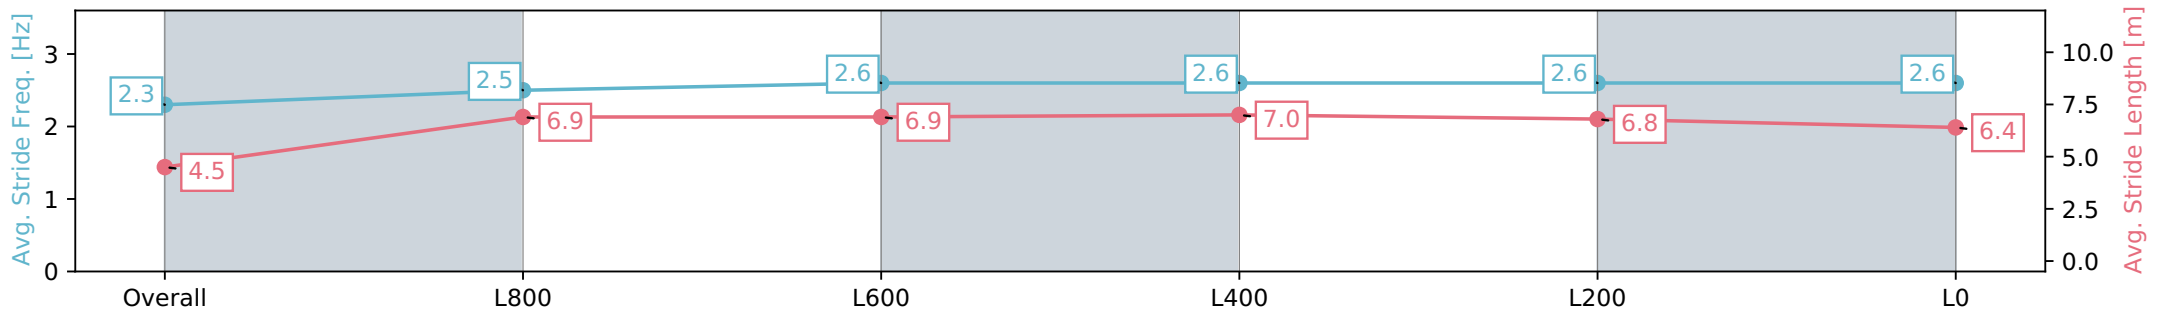

Gawler SA - Professional
 Race 3: Holdfast Insurance Brokers Maiden Plate - 1100m
 10 June 2024 - 2:00PM
 Track Rating: Soft 5, Weather: Overcast, Rail Position: True

Section	Overall	L800	L600	L400	L200	L0
Section Times	1:06.57 [4] (0:08.62)	0:57.95 [4] (0:11.27)	0:46.68 [7] (0:11.26)	0:35.42 [7] (0:11.08)	0:24.34 [8] (0:11.79)	0:12.55 [8] (0:12.55)
Average Speed [km/h]	41.9	64.0	64.7	64.7	61.2	57.4
Top Speed [km/h]	59.8	65.0	65.2	66.2	64.0	59.0
Avg. Dist. to Rail [m]	6.2	2.7	1.0	0.2	0.8	0.6
Avg. Stride Freq. [Hz]	2.2	2.3	2.3	2.3	2.3	2.2
Avg. Stride Length [m]	4.9	7.7	7.8	7.8	7.6	7.3

Gawler SA - Professional
 Race 3: Holdfast Insurance Brokers Maiden Plate - 1100m
 10 June 2024 - 2:00PM
 Track Rating: Soft 5, Weather: Overcast, Rail Position: True

Section	Overall	L800	L600	L400	L200	L0
Section Times	1:06.57 [5] (0:09.03)	0:57.54 [12] (0:11.53)	0:46.01 [12] (0:11.28)	0:34.73 [12] (0:11.04)	0:23.69 [11] (0:11.47)	0:12.22 [11] (0:12.22)
Average Speed [km/h]	39.8	62.9	64.7	65.6	63.0	58.9
Top Speed [km/h]	58.5	64.5	66.3	66.7	64.7	62.2
Avg. Dist. to Rail [m]	12.7	4.2	1.8	1.1	4.0	8.7
Avg. Stride Freq. [Hz]	2.3	2.5	2.6	2.6	2.6	2.6
Avg. Stride Length [m]	4.5	6.9	6.9	7.0	6.8	6.4