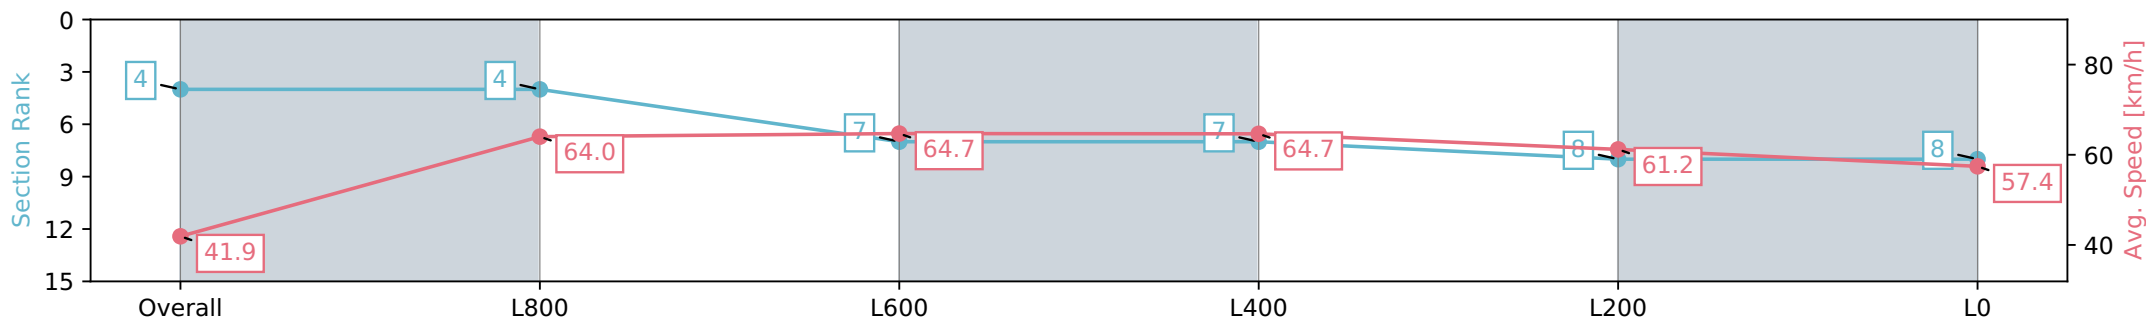

Horse/Jockey Name	EXALTED JOY/Justin Potter
Finish Rank	4
Fastest Section Time (Section)	0:11.08 (L600)
Top Speed [km/h] (Section)	66.2 (L800)
Race State	Finished

Gawler SA - Professional
Race 3: Holdfast Insurance Brokers Maiden Plate - 1100m
10 June 2024 - 2:00PM
Track Rating: Soft 5, Weather: Overcast, Rail Position: True

Section	Overall	L800	L600	L400	L200	L0
Section Times	1:06.57 [4] (0:08.62)	0:57.95 [4] (0:11.27)	0:46.68 [7] (0:11.26)	0:35.42 [7] (0:11.08)	0:24.34 [8] (0:11.79)	0:12.55 [8] (0:12.55)
Average Speed [km/h]	41.9	64.0	64.7	64.7	61.2	57.4
Top Speed [km/h]	59.8	65.0	65.2	66.2	64.0	59.0
Avg. Dist. to Rail [m]	6.2	2.7	1.0	0.2	0.8	0.6
Avg. Stride Freq. [Hz]	2.2	2.3	2.3	2.3	2.3	2.2
Avg. Stride Length [m]	4.9	7.7	7.8	7.8	7.6	7.3

- [ ] Ranking at each section and finish
- -:-:- No data available at this section
- NA No data available