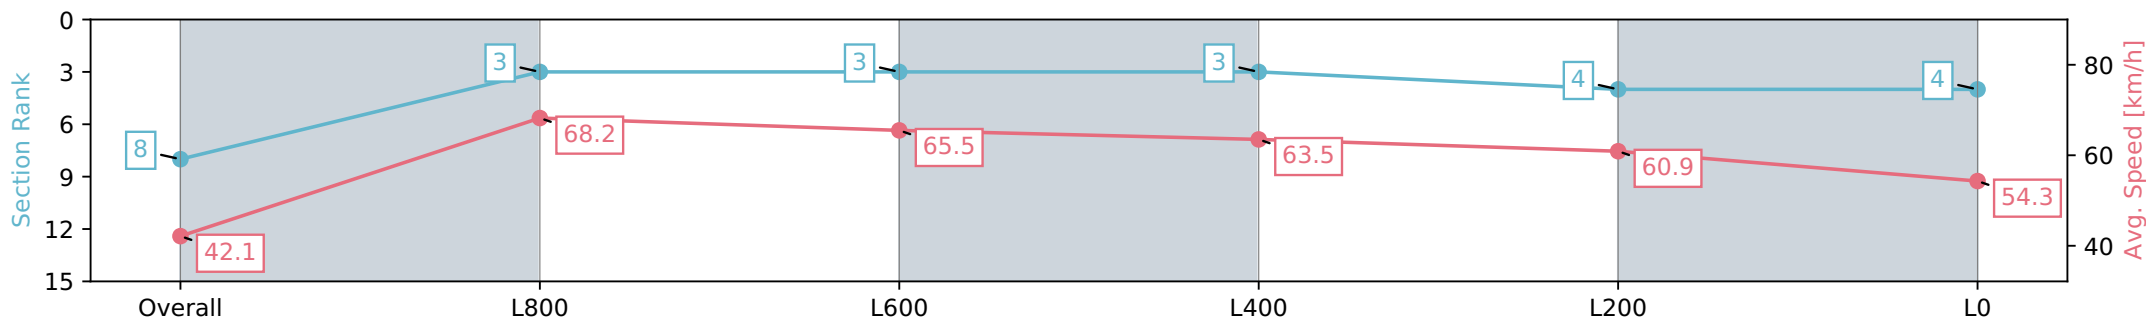

Horse/Jockey Name	THE CREED/Jake Toeroek
Finish Rank	8
Fastest Section Time (Section)	0:10.60 (L1000)
Top Speed [km/h] (Section)	69.3 (Overall)
Race State	Finished

Gawler SA - Professional
Race 3: Holdfast Insurance Brokers Maiden Plate - 1100m
10 June 2024 - 2:00PM
Track Rating: Soft 5, Weather: Overcast, Rail Position: True

Section	Overall	L800	L600	L400	L200	L0
Section Times	1:06.71 [8] (0:08.56)	0:58.15 [3] (0:10.60)	0:47.55 [3] (0:11.07)	0:36.48 [3] (0:11.41)	0:25.07 [4] (0:11.83)	0:13.24 [4] (0:13.24)
Average Speed [km/h]	42.1	68.2	65.5	63.5	60.9	54.3
Top Speed [km/h]	64.8	69.3	67.0	64.0	63.0	57.9
Avg. Dist. to Rail [m]	1.5	0.7	1.8	1.0	0.9	1.1
Avg. Stride Freq. [Hz]	2.4	2.6	2.5	2.5	2.4	2.3
Avg. Stride Length [m]	4.5	7.3	7.3	7.1	6.9	6.5

- [ ] Ranking at each section and finish
- -:-:- No data available at this section
- NA No data available