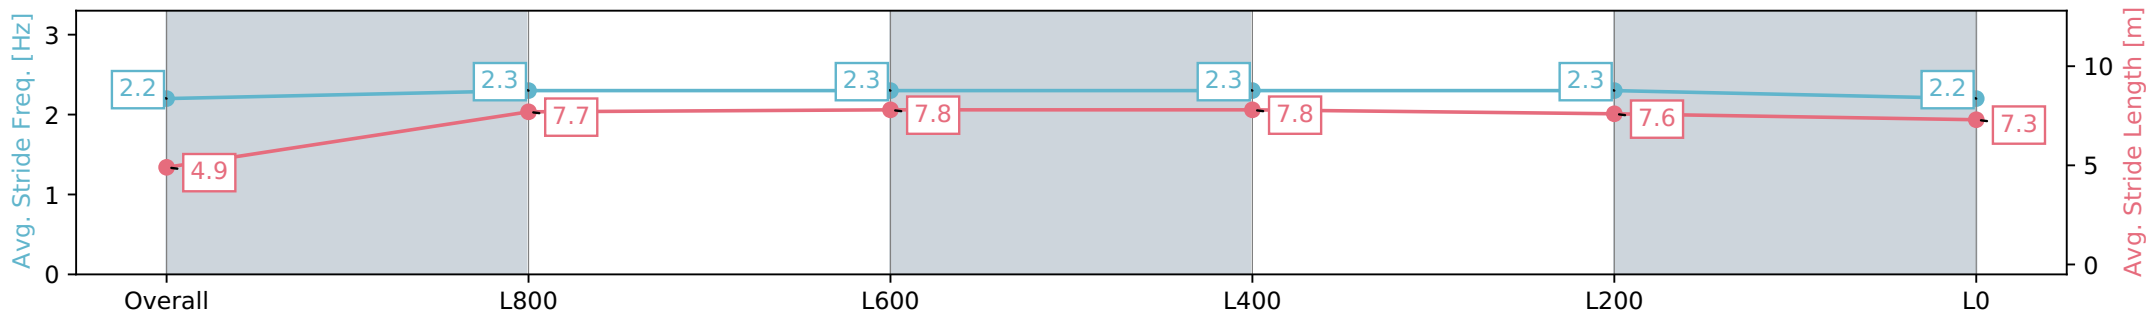

Report Created: Mon 10 June 2024 14:44:29 GMT+10 (Note: Timing is based on positional data)

- [] Ranking at each section and finish
- :-:- No data available at this section
- NA No data available

Horse/Jockey Name	EXALTED JOY/Justin Potter
Finish Rank	4
Fastest Section Time (Section)	0:11.08 (L600)
Top Speed [km/h] (Section)	66.2 (L800)
Race State	Finished

Gawler SA - Professional
 Race 3: Holdfast Insurance Brokers Maiden Plate - 1100m
 10 June 2024 - 2:00PM
 Track Rating: Soft 5, Weather: Overcast, Rail Position: True

Section	Overall	L800	L600	L400	L200	L0
Section Times	1:06.57 [4] (0:08.62)	0:57.95 [4] (0:11.27)	0:46.68 [7] (0:11.26)	0:35.42 [7] (0:11.08)	0:24.34 [8] (0:11.79)	0:12.55 [8] (0:12.55)
Average Speed [km/h]	41.9	64.0	64.7	64.7	61.2	57.4
Top Speed [km/h]	59.8	65.0	65.2	66.2	64.0	59.0
Avg. Dist. to Rail [m]	6.2	2.7	1.0	0.2	0.8	0.6
Avg. Stride Freq. [Hz]	2.2	2.3	2.3	2.3	2.3	2.2
Avg. Stride Length [m]	4.9	7.7	7.8	7.8	7.6	7.3