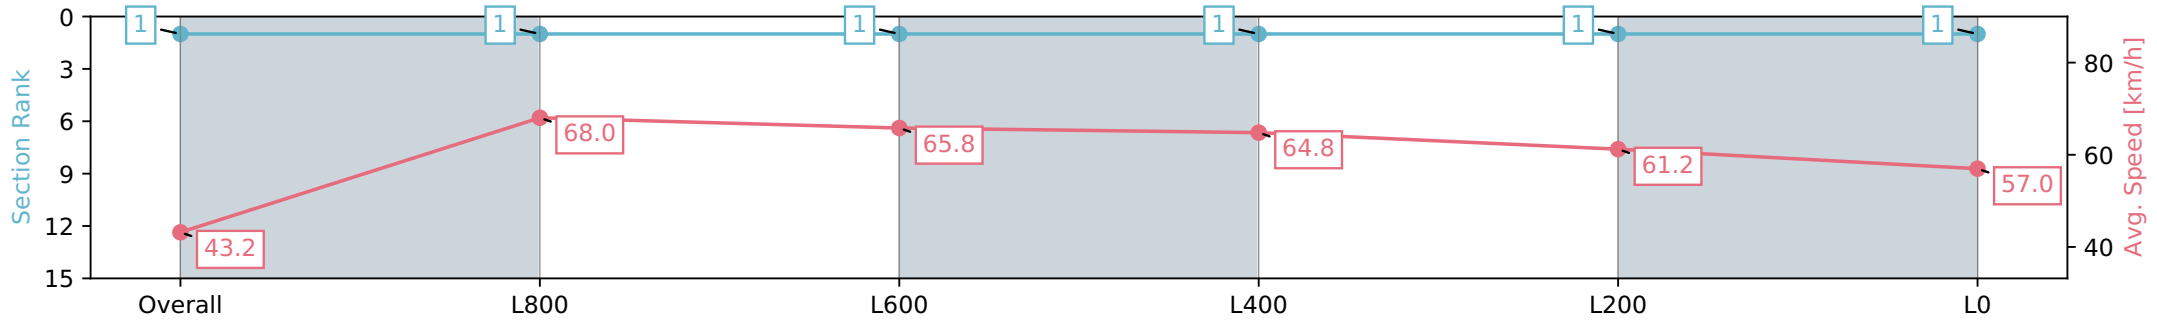

Section	Overall	L800	L600	L400	L200	L0
Section Times	1:05.44 [1] (0:08.32)	0:57.12 [1] (0:10.63)	0:46.49 [1] (0:11.00)	0:35.49 [1] (0:11.09)	0:24.40 [1] (0:11.81)	0:12.59 [1] (0:12.59)
Average Speed [km/h]	43.2	68.0	65.8	64.8	61.2	57.0
Top Speed [km/h]	66.1	69.0	67.7	66.1	62.7	59.9
Avg. Dist. to Rail [m]	0.8	0.5	1.0	0.7	0.5	0.4
Avg. Stride Freq. [Hz]	2.4	2.6	2.5	2.5	2.4	2.3
Avg. Stride Length [m]	4.7	7.3	7.2	7.2	7.1	6.8