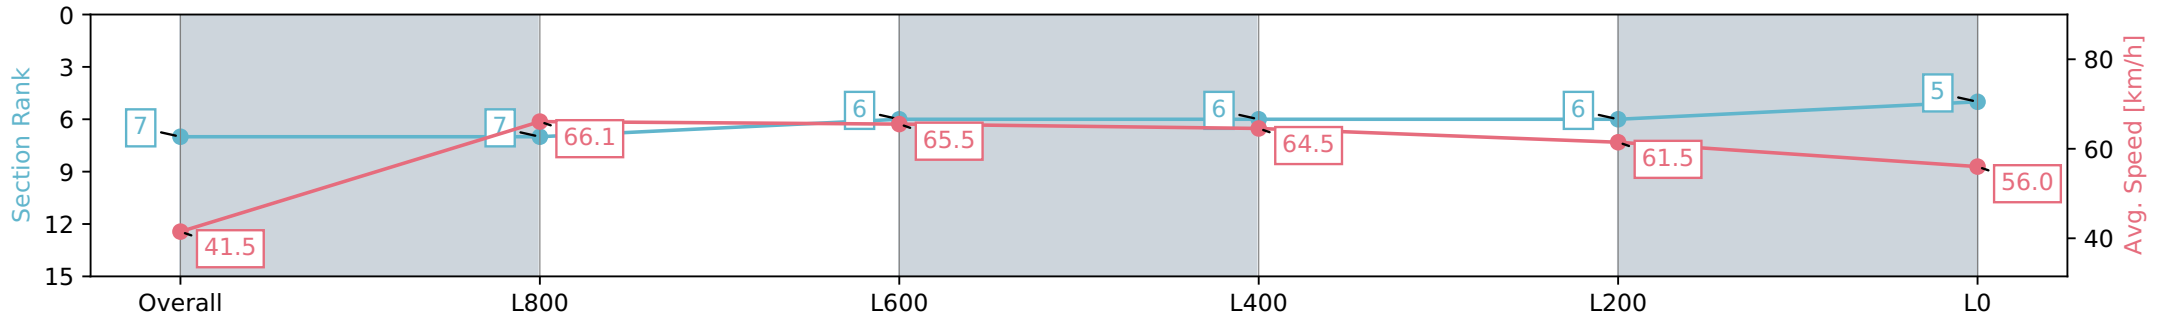

Gawler SA - Professional
 Race 3: Holdfast Insurance Brokers Maiden Plate - 1100m
 10 June 2024 - 2:00PM
 Track Rating: Soft 5, Weather: Overcast, Rail Position: True

Section	Overall	L800	L600	L400	L200	L0
Section Times	1:06.64 [7] (0:08.73)	0:57.91 [7] (0:10.95)	0:46.96 [6] (0:11.09)	0:35.87 [6] (0:11.25)	0:24.62 [6] (0:11.74)	0:12.88 [5] (0:12.88)
Average Speed [km/h]	41.5	66.1	65.5	64.5	61.5	56.0
Top Speed [km/h]	62.9	67.4	66.2	65.8	65.2	58.9
Avg. Dist. to Rail [m]	9.0	3.5	1.1	1.7	3.1	4.5
Avg. Stride Freq. [Hz]	2.3	2.6	2.5	2.4	2.4	2.3
Avg. Stride Length [m]	4.6	7.2	7.3	7.4	7.2	6.8