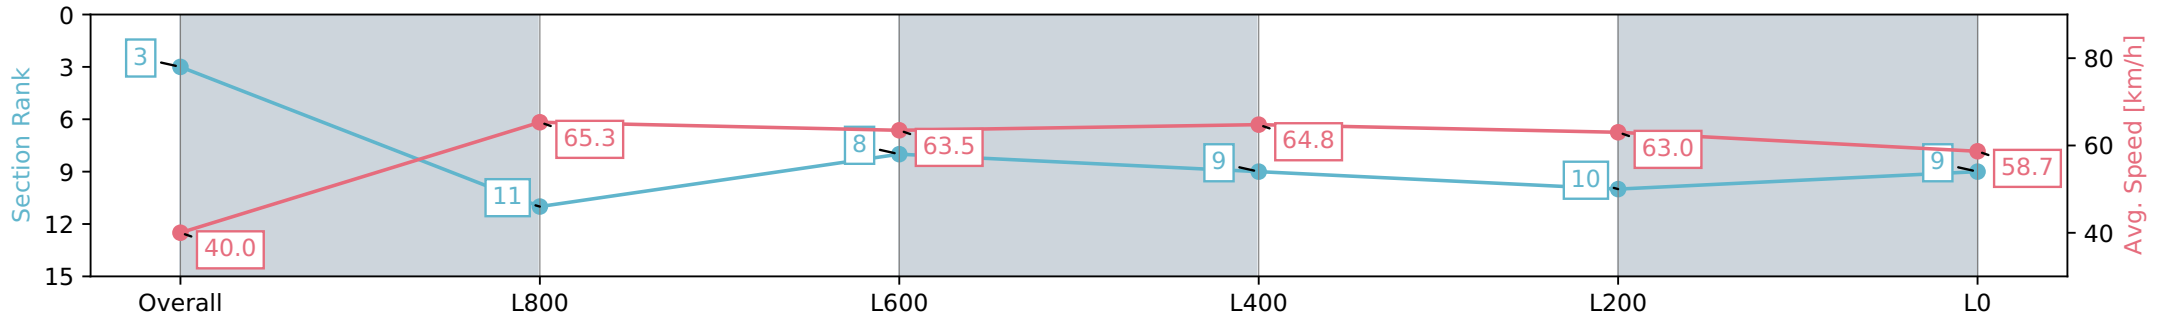

Gawler SA - Professional
 Race 3: Holdfast Insurance Brokers Maiden Plate - 1100m
 10 June 2024 - 2:00PM
 Track Rating: Soft 5, Weather: Overcast, Rail Position: True

Section	Overall	L800	L600	L400	L200	L0
Section Times	1:06.34 [3] (0:08.96)	0:57.38 [11] (0:11.07)	0:46.31 [8] (0:11.46)	0:34.85 [9] (0:11.16)	0:23.69 [10] (0:11.45)	0:12.24 [9] (0:12.24)
Average Speed [km/h]	40.0	65.3	63.5	64.8	63.0	58.7
Top Speed [km/h]	61.3	66.8	64.4	65.8	65.9	61.9
Avg. Dist. to Rail [m]	3.6	0.7	2.1	0.6	2.2	6.4
Avg. Stride Freq. [Hz]	2.1	2.4	2.4	2.4	2.4	2.3
Avg. Stride Length [m]	5.0	7.4	7.4	7.6	7.4	7.1