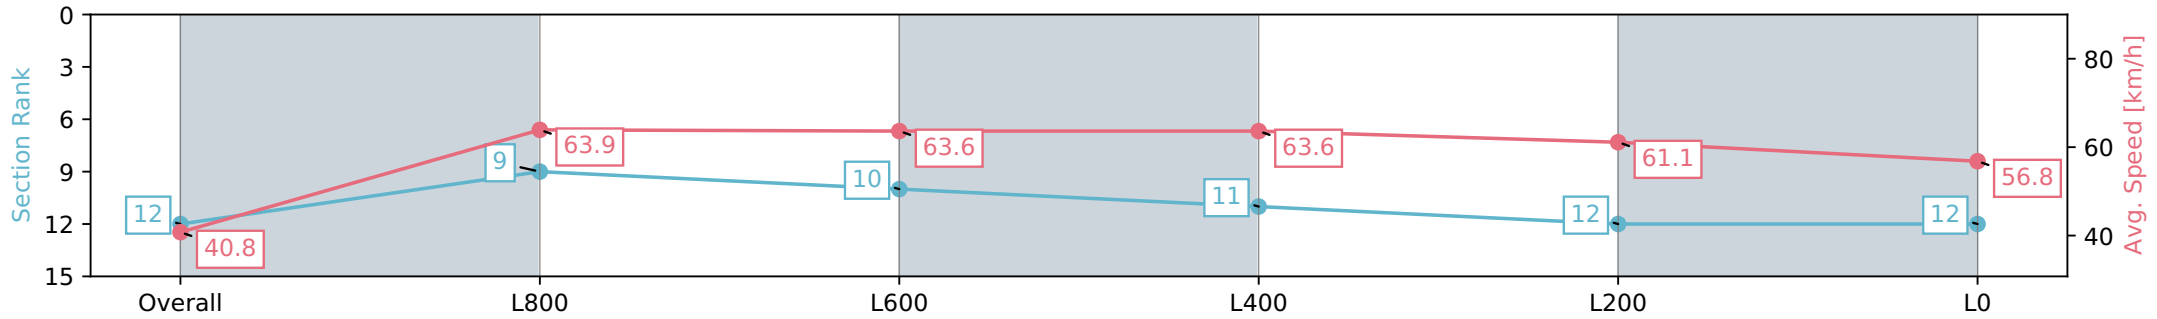

Report Created: Mon 10 June 2024 14:44:51 GMT+10 (Note: Timing is based on positional data)

- [] Ranking at each section and finish
- :-:- No data available at this section
- NA No data available

Horse/Jockey Name	WEALTHY GIRL/Margaret Collett
Finish Rank	12
Fastest Section Time (Section)	0:11.35 (L1000)
Top Speed [km/h] (Section)	65.4 (Overall)
Race State	Finished

Gawler SA - Professional
 Race 3: Holdfast Insurance Brokers Maiden Plate - 1100m
 10 June 2024 - 2:00PM
 Track Rating: Soft 5, Weather: Overcast, Rail Position: True

Section	Overall	L800	L600	L400	L200	L0
Section Times	1:07.65 [12] (0:08.82)	0:58.83 [9] (0:11.35)	0:47.48 [10] (0:11.52)	0:35.96 [11] (0:11.41)	0:24.55 [12] (0:11.83)	0:12.72 [12] (0:12.72)
Average Speed [km/h]	40.8	63.9	63.6	63.6	61.1	56.8
Top Speed [km/h]	59.7	65.4	64.7	64.6	63.5	59.2
Avg. Dist. to Rail [m]	9.9	4.0	2.3	2.1	4.1	6.6
Avg. Stride Freq. [Hz]	2.4	2.5	2.5	2.5	2.4	2.4
Avg. Stride Length [m]	4.4	7.0	7.2	7.2	7.0	6.6