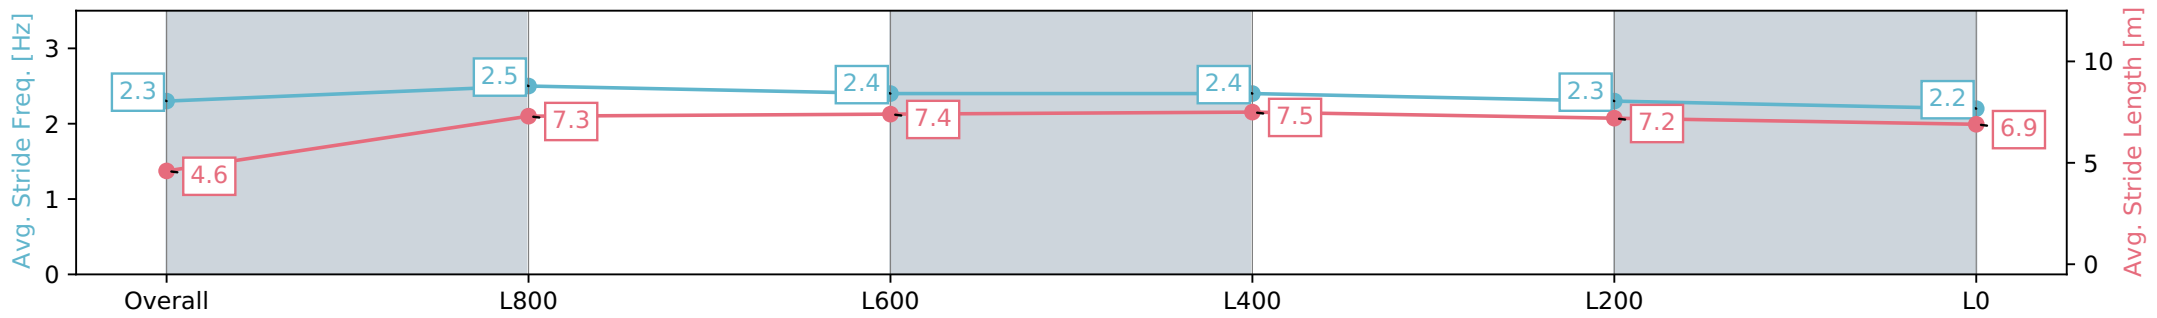

Gawler SA - Professional
 Race 3: Holdfast Insurance Brokers Maiden Plate - 1100m
 10 June 2024 - 2:00PM
 Track Rating: Soft 5, Weather: Overcast, Rail Position: True

Section	Overall	L800	L600	L400	L200	L0
Section Times	1:06.72 [9] (0:08.95)	0:57.77 [10] (0:11.18)	0:46.59 [9] (0:11.18)	0:35.41 [8] (0:10.82)	0:24.59 [7] (0:11.78)	0:12.81 [7] (0:12.81)
Average Speed [km/h]	40.2	64.9	65.9	66.8	61.6	56.2
Top Speed [km/h]	61.2	66.3	66.4	67.9	65.5	59.8
Avg. Dist. to Rail [m]	9.7	3.4	3.3	1.4	3.3	5.8
Avg. Stride Freq. [Hz]	2.2	2.5	2.5	2.5	2.4	2.3
Avg. Stride Length [m]	4.7	7.1	7.3	7.4	7.0	6.7

- [] Ranking at each section and finish
- :-:- No data available at this section
- NA No data available

Horse/Jockey Name	GREAT CITY/Alice Lindsay
Finish Rank	10
Fastest Section Time (Section)	0:11.00 (L1000)
Top Speed [km/h] (Section)	67.1 (Overall)
Race State	Finished

Gawler SA - Professional
 Race 3: Holdfast Insurance Brokers Maiden Plate - 1100m
 10 June 2024 - 2:00PM
 Track Rating: Soft 5, Weather: Overcast, Rail Position: True

Section	Overall	L800	L600	L400	L200	L0
Section Times	1:06.77 [10] (0:08.63)	0:58.14 [5] (0:11.00)	0:47.14 [5] (0:11.08)	0:36.06 [5] (0:11.20)	0:24.86 [5] (0:11.87)	0:12.99 [6] (0:12.99)
Average Speed [km/h]	42.0	65.5	65.0	64.2	60.5	55.5
Top Speed [km/h]	62.7	67.1	66.5	65.1	64.0	57.6
Avg. Dist. to Rail [m]	4.1	1.7	0.7	0.9	0.6	2.3
Avg. Stride Freq. [Hz]	2.3	2.5	2.4	2.4	2.3	2.2
Avg. Stride Length [m]	4.6	7.3	7.4	7.5	7.2	6.9