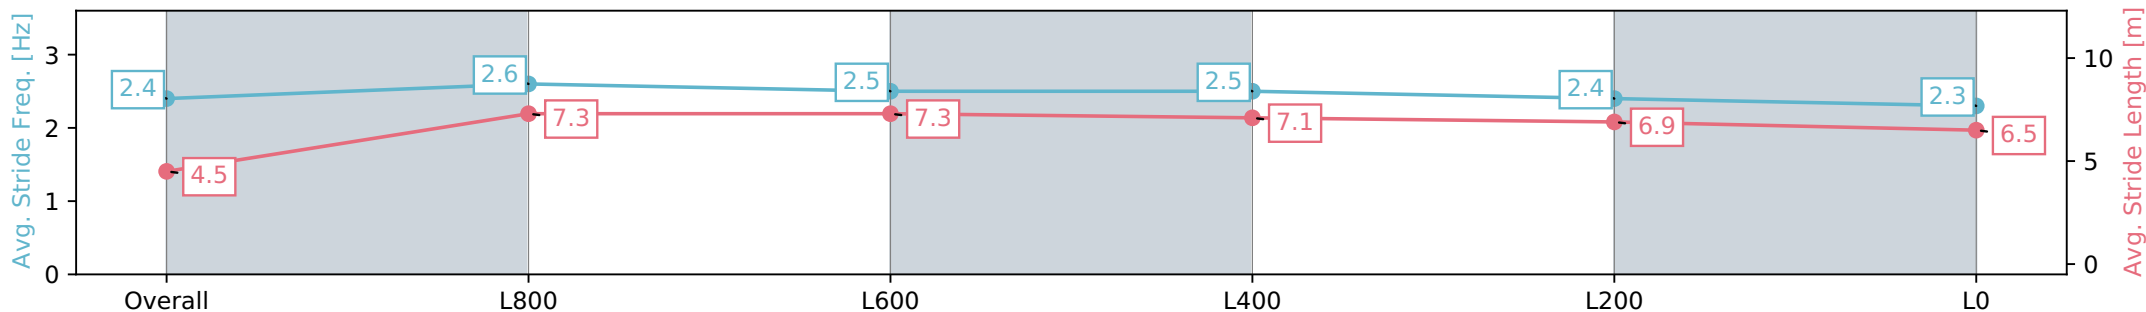

Gawler SA - Professional
 Race 3: Holdfast Insurance Brokers Maiden Plate - 1100m
 10 June 2024 - 2:00PM
 Track Rating: Soft 5, Weather: Overcast, Rail Position: True

Section	Overall	L800	L600	L400	L200	L0
Section Times	1:06.64 [7] (0:08.73)	0:57.91 [7] (0:10.95)	0:46.96 [6] (0:11.09)	0:35.87 [6] (0:11.25)	0:24.62 [6] (0:11.74)	0:12.88 [5] (0:12.88)
Average Speed [km/h]	41.5	66.1	65.5	64.5	61.5	56.0
Top Speed [km/h]	62.9	67.4	66.2	65.8	65.2	58.9
Avg. Dist. to Rail [m]	9.0	3.5	1.1	1.7	3.1	4.5
Avg. Stride Freq. [Hz]	2.3	2.6	2.5	2.4	2.4	2.3
Avg. Stride Length [m]	4.6	7.2	7.3	7.4	7.2	6.8

[] Ranking at each section and finish
 -:-:- No data available at this section
 NA No data available

Horse/Jockey Name	THE CREED/Jake Toeroek
Finish Rank	8
Fastest Section Time (Section)	0:10.60 (L1000)
Top Speed [km/h] (Section)	69.3 (Overall)
Race State	Finished

Gawler SA - Professional
 Race 3: Holdfast Insurance Brokers Maiden Plate - 1100m
 10 June 2024 - 2:00PM
 Track Rating: Soft 5, Weather: Overcast, Rail Position: True

Section	Overall	L800	L600	L400	L200	L0
Section Times	1:06.71 [8] (0:08.56)	0:58.15 [3] (0:10.60)	0:47.55 [3] (0:11.07)	0:36.48 [3] (0:11.41)	0:25.07 [4] (0:11.83)	0:13.24 [4] (0:13.24)
Average Speed [km/h]	42.1	68.2	65.5	63.5	60.9	54.3
Top Speed [km/h]	64.8	69.3	67.0	64.0	63.0	57.9
Avg. Dist. to Rail [m]	1.5	0.7	1.8	1.0	0.9	1.1
Avg. Stride Freq. [Hz]	2.4	2.6	2.5	2.5	2.4	2.3
Avg. Stride Length [m]	4.5	7.3	7.3	7.1	6.9	6.5