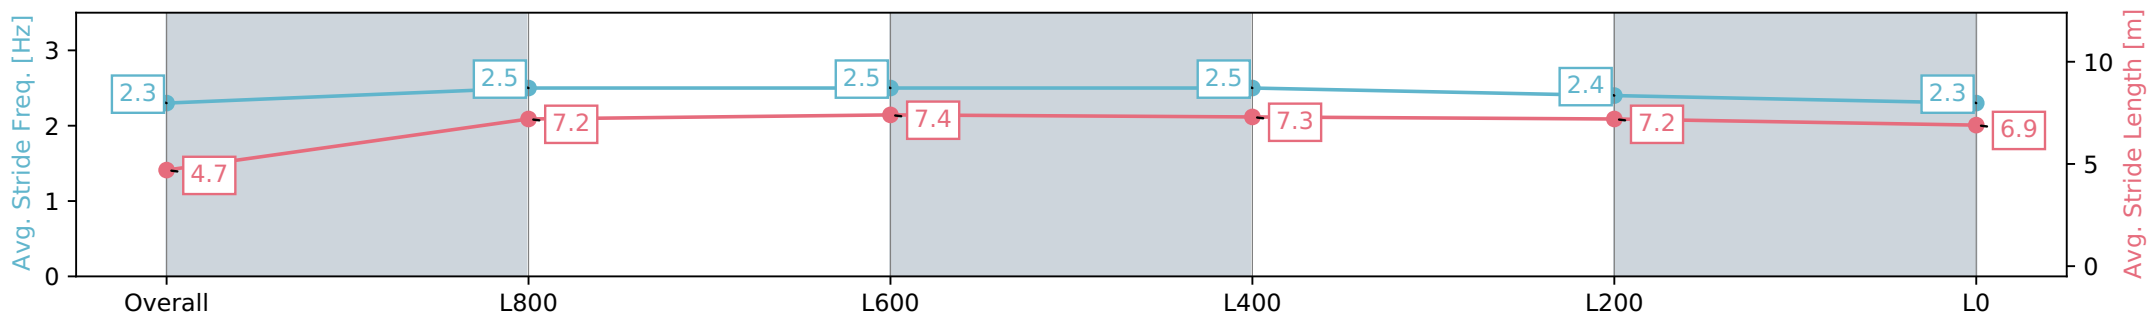

Section	Overall	L800	L600	L400	L200	L0
Section Times	1:05.44 [1] (0:08.32)	0:57.12 [1] (0:10.63)	0:46.49 [1] (0:11.00)	0:35.49 [1] (0:11.09)	0:24.40 [1] (0:11.81)	0:12.59 [1] (0:12.59)
Average Speed [km/h]	43.2	68.0	65.8	64.8	61.2	57.0
Top Speed [km/h]	66.1	69.0	67.7	66.1	62.7	59.9
Avg. Dist. to Rail [m]	0.8	0.5	1.0	0.7	0.5	0.4
Avg. Stride Freq. [Hz]	2.4	2.6	2.5	2.5	2.4	2.3
Avg. Stride Length [m]	4.7	7.3	7.2	7.2	7.1	6.8

Gawler SA - Professional
 Race 3: Holdfast Insurance Brokers Maiden Plate - 1100m
 10 June 2024 - 2:00PM
 Track Rating: Soft 5, Weather: Overcast, Rail Position: True

Section	Overall	L800	L600	L400	L200	L0
Section Times	1:06.14 [2] (0:08.64)	0:57.50 [6] (0:10.91)	0:46.59 [4] (0:10.87)	0:35.72 [4] (0:11.16)	0:24.56 [3] (0:11.69)	0:12.87 [3] (0:12.87)
Average Speed [km/h]	41.7	66.1	65.4	64.6	61.7	56.0
Top Speed [km/h]	63.2	66.9	66.5	65.3	64.3	59.0
Avg. Dist. to Rail [m]	3.9	0.6	1.6	0.7	1.7	3.6
Avg. Stride Freq. [Hz]	2.3	2.5	2.5	2.5	2.4	2.3
Avg. Stride Length [m]	4.7	7.2	7.4	7.3	7.2	6.9