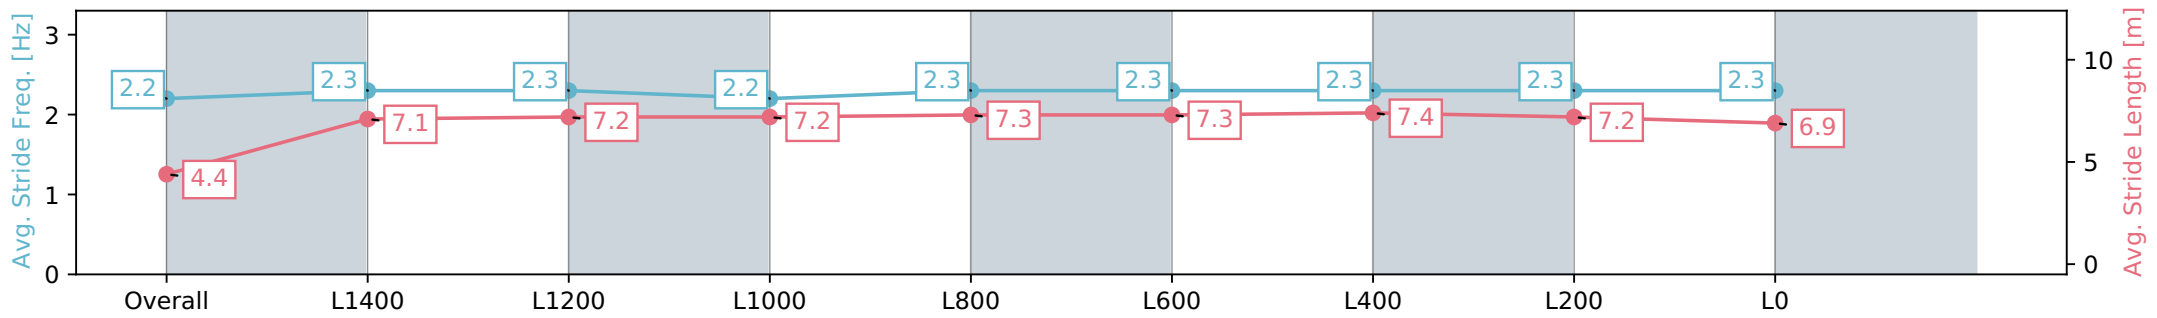

- [] Ranking at each section and finish
- :-:- No data available at this section
- NA No data available

Horse/Jockey Name	FIERY MOON/Justin Potter
Finish Rank	5
Fastest Section Time (Section)	0:11.97 (L600)
Top Speed [km/h] (Section)	61.8 (L600)
Race State	Finished

Gawler SA - Professional
 Race 2: Matrix Solar Solutions Maiden Plate - 1700m
 10 June 2024 - 1:20PM
 Track Rating: Soft 5, Weather: Overcast, Rail Position: True

Section	Overall	L1400	L1200	L1000	L800	L600	L400	L200	L0
Section Times	1:47.17 [5] (0:09.10)	1:38.07 [9] (0:12.49)	1:25.58 [10] (0:12.55)	1:13.03 [12] (0:12.43)	1:00.60 [12] (0:12.00)	0:48.60 [12] (0:12.12)	0:36.48 [12] (0:11.97)	0:24.51 [11] (0:12.03)	0:12.48 [8] (0:12.48)
Average Speed [km/h]	39.6	59.0	57.9	57.9	60.0	59.6	60.9	60.7	57.6
Top Speed [km/h]	57.9	60.4	59.3	59.1	61.0	60.6	61.7	61.8	59.7
Avg. Dist. to Rail [m]	10.8	4.9	3.0	0.7	0.2	0.7	3.0	6.3	6.9
Avg. Stride Freq. [Hz]	2.2	2.3	2.3	2.2	2.3	2.3	2.3	2.3	2.3
Avg. Stride Length [m]	4.4	7.1	7.2	7.2	7.3	7.3	7.4	7.2	6.9