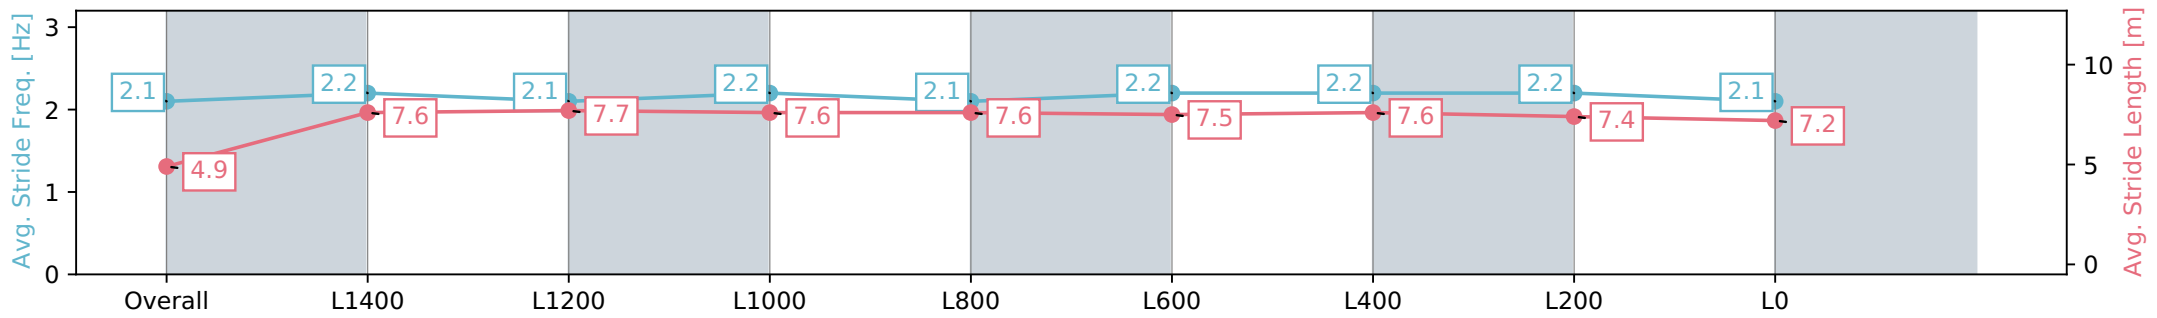

[] Ranking at each section and finish
 -:-:- No data available at this section
 NA No data available

Horse/Jockey Name	PENDING HEART/Zoe Lloyd
Finish Rank	9
Fastest Section Time (Section)	0:12.08 (L1200)
Top Speed [km/h] (Section)	61.2 (Overall)
Race State	Finished

Gawler SA - Professional
 Race 2: Matrix Solar Solutions Maiden Plate - 1700m
 10 June 2024 - 1:20PM
 Track Rating: Soft 5, Weather: Overcast, Rail Position: True

Section	Overall	L1400	L1200	L1000	L800	L600	L400	L200	L0
Section Times	1:47.83 [9] (0:08.98)	1:38.85 [5] (0:12.11)	1:26.74 [6] (0:12.38)	1:14.36 [7] (0:12.08)	1:02.28 [7] (0:12.38)	0:49.90 [8] (0:12.38)	0:37.52 [8] (0:12.16)	0:25.36 [10] (0:12.41)	0:12.95 [10] (0:12.95)
Average Speed [km/h]	39.9	60.0	58.3	59.8	58.5	58.8	60.1	58.3	55.5
Top Speed [km/h]	58.9	61.2	59.9	60.3	60.4	60.4	60.5	59.2	57.8
Avg. Dist. to Rail [m]	3.8	1.9	1.6	1.5	2.0	2.2	2.6	3.1	4.4
Avg. Stride Freq. [Hz]	2.1	2.2	2.1	2.2	2.1	2.2	2.2	2.2	2.1
Avg. Stride Length [m]	4.9	7.6	7.7	7.6	7.6	7.5	7.6	7.4	7.2