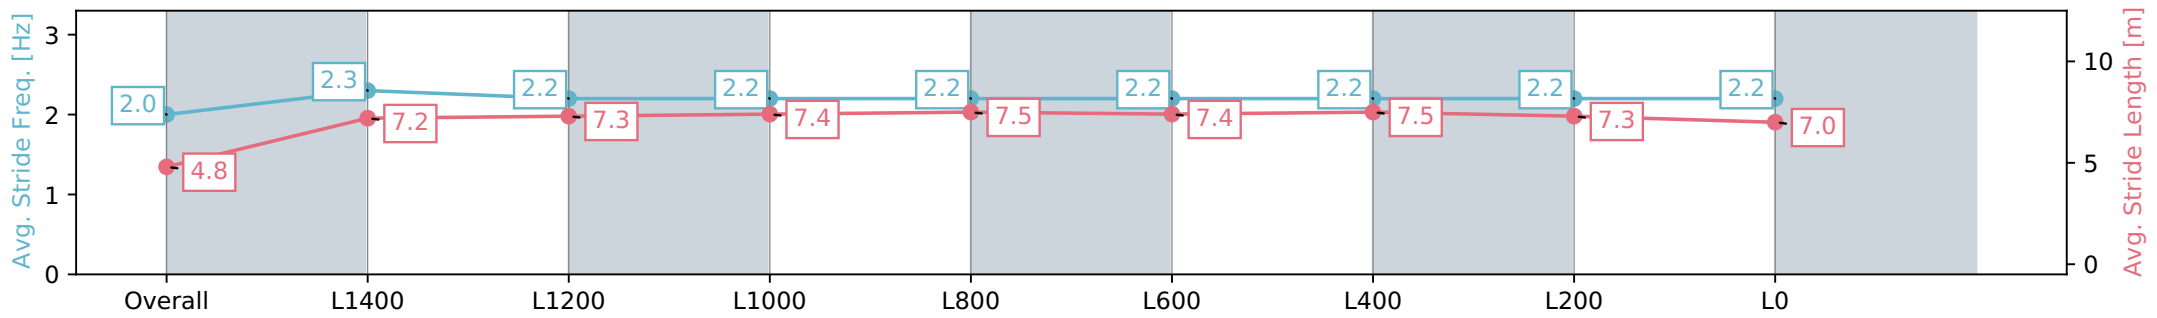

[] Ranking at each section and finish
 -:-:- No data available at this section
 NA No data available

Horse/Jockey Name	EFFICACY/Todd Pannell
Finish Rank	10
Fastest Section Time (Section)	0:12.07 (L600)
Top Speed [km/h] (Section)	61.0 (L1000)
Race State	Finished

Gawler SA - Professional
 Race 2: Matrix Solar Solutions Maiden Plate - 1700m
 10 June 2024 - 1:20PM
 Track Rating: Soft 5, Weather: Overcast, Rail Position: True

Section	Overall	L1400	L1200	L1000	L800	L600	L400	L200	L0
Section Times	1:47.91 [10] (0:09.14)	1:38.77 [10] (0:12.47)	1:26.30 [11] (0:12.41)	1:13.89 [11] (0:12.12)	1:01.77 [11] (0:12.10)	0:49.67 [11] (0:12.15)	0:37.52 [10] (0:12.07)	0:25.45 [9] (0:12.41)	0:13.04 [9] (0:13.04)
Average Speed [km/h]	39.2	58.8	58.2	59.4	59.7	59.9	60.1	58.3	55.1
Top Speed [km/h]	57.3	59.5	59.6	60.3	60.3	61.0	60.8	59.1	57.3
Avg. Dist. to Rail [m]	8.2	2.7	2.1	1.4	1.8	1.6	1.6	1.8	2.4
Avg. Stride Freq. [Hz]	2.0	2.3	2.2	2.2	2.2	2.2	2.2	2.2	2.2
Avg. Stride Length [m]	4.8	7.2	7.3	7.4	7.5	7.4	7.5	7.3	7.0