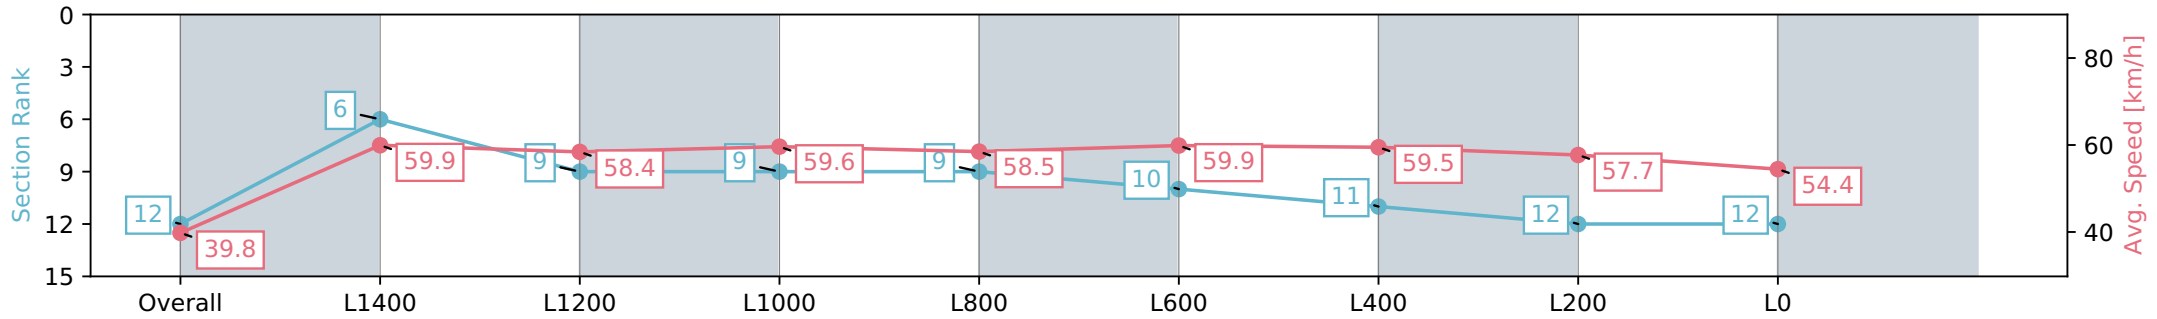

Horse/Jockey Name	HI BABY FACE/Margaret Collett
Finish Rank	12
Fastest Section Time (Section)	0:12.07 (L1200)
Top Speed [km/h] (Section)	60.6 (L800)
Race State	Finished

Gawler SA - Professional
Race 2: Matrix Solar Solutions Maiden Plate - 1700m
10 June 2024 - 1:20PM
Track Rating: Soft 5, Weather: Overcast, Rail Position: True

Section	Overall	L1400	L1200	L1000	L800	L600	L400	L200	L0
Section Times	1:48.75 [12] (0:09.04)	1:39.71 [6] (0:12.30)	1:27.41 [9] (0:12.40)	1:15.01 [9] (0:12.07)	1:02.94 [9] (0:12.40)	0:50.54 [10] (0:12.33)	0:38.21 [11] (0:12.33)	0:25.88 [12] (0:12.64)	0:13.24 [12] (0:13.24)
Average Speed [km/h]	39.8	59.9	58.4	59.6	58.5	59.9	59.5	57.7	54.4
Top Speed [km/h]	57.6	60.4	60.2	60.0	60.3	60.5	60.6	59.4	56.7
Avg. Dist. to Rail [m]	9.4	3.9	2.7	2.2	2.8	3.6	4.8	6.1	6.6
Avg. Stride Freq. [Hz]	2.0	2.2	2.1	2.2	2.1	2.3	2.2	2.2	2.2
Avg. Stride Length [m]	4.9	7.5	7.5	7.6	7.6	7.4	7.4	7.3	7.0

Report Created: Mon 10 June 2024 14:04:17 GMT+10 (Note: Timing is based on positional data)

- [ ] Ranking at each section and finish
- -:-:- No data available at this section
- NA No data available