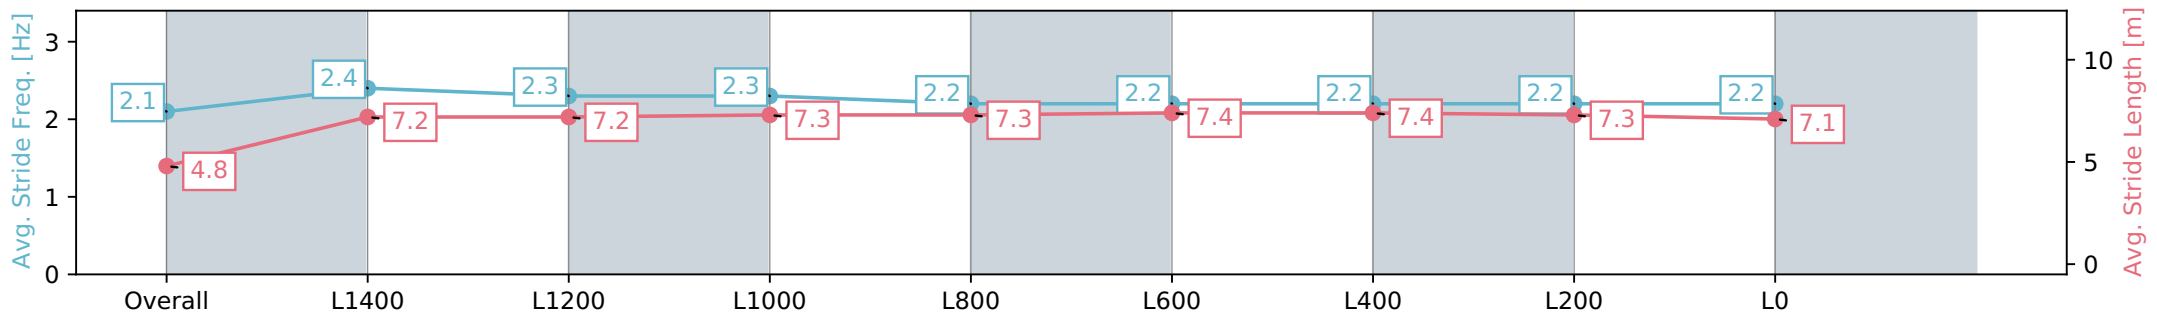

- [] Ranking at each section and finish
- :-:- No data available at this section
- NA No data available

Horse/Jockey Name	RELLEUM/Rochelle Milnes
Finish Rank	7
Fastest Section Time (Section)	0:11.73 (L1600)
Top Speed [km/h] (Section)	63.0 (Overall)
Race State	Finished

Gawler SA - Professional
 Race 2: Matrix Solar Solutions Maiden Plate - 1700m
 10 June 2024 - 1:20PM
 Track Rating: Soft 5, Weather: Overcast, Rail Position: True

Section	Overall	L1400	L1200	L1000	L800	L600	L400	L200	L0
Section Times	1:47.38 [7] (0:08.91)	1:38.47 [3] (0:11.73)	1:26.74 [1] (0:12.25)	1:14.49 [1] (0:11.91)	1:02.58 [2] (0:12.47)	0:50.11 [3] (0:12.46)	0:37.65 [3] (0:12.17)	0:25.48 [3] (0:12.41)	0:13.07 [5] (0:13.07)
Average Speed [km/h]	40.6	61.1	58.7	60.7	57.6	57.7	59.3	57.8	55.1
Top Speed [km/h]	60.6	63.0	60.4	61.6	58.8	58.3	60.5	59.2	56.2
Avg. Dist. to Rail [m]	0.5	0.4	0.3	0.4	0.4	0.2	0.2	0.2	0.2
Avg. Stride Freq. [Hz]	2.1	2.4	2.3	2.3	2.2	2.2	2.2	2.2	2.2
Avg. Stride Length [m]	4.8	7.2	7.2	7.3	7.3	7.4	7.4	7.3	7.1