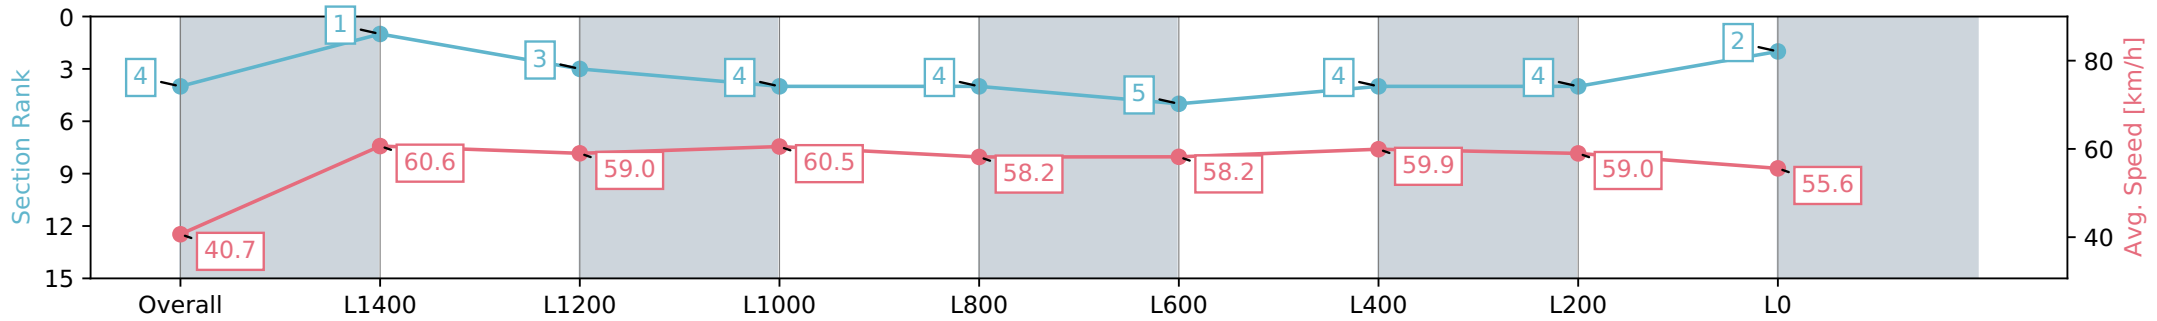

Gawler SA - Professional
 Race 2: Matrix Solar Solutions Maiden Plate - 1700m
 10 June 2024 - 1:20PM
 Track Rating: Soft 5, Weather: Overcast, Rail Position: True

Section	Overall	L1400	L1200	L1000	L800	L600	L400	L200	L0
Section Times	1:47.15 [4] (0:08.83)	1:38.32 [1] (0:12.05)	1:26.27 [3] (0:12.25)	1:14.02 [4] (0:11.96)	1:02.06 [4] (0:12.37)	0:49.69 [5] (0:12.41)	0:37.28 [4] (0:12.11)	0:25.17 [4] (0:12.22)	0:12.95 [2] (0:12.95)
Average Speed [km/h]	40.7	60.6	59.0	60.5	58.2	58.2	59.9	59.0	55.6
Top Speed [km/h]	59.5	62.7	59.8	61.7	60.0	59.1	61.0	61.6	57.7
Avg. Dist. to Rail [m]	5.3	2.7	2.6	0.6	0.6	0.7	1.0	1.7	2.8
Avg. Stride Freq. [Hz]	2.2	2.3	2.2	2.2	2.2	2.2	2.3	2.3	2.2
Avg. Stride Length [m]	4.6	7.3	7.3	7.5	7.4	7.3	7.2	7.1	6.9