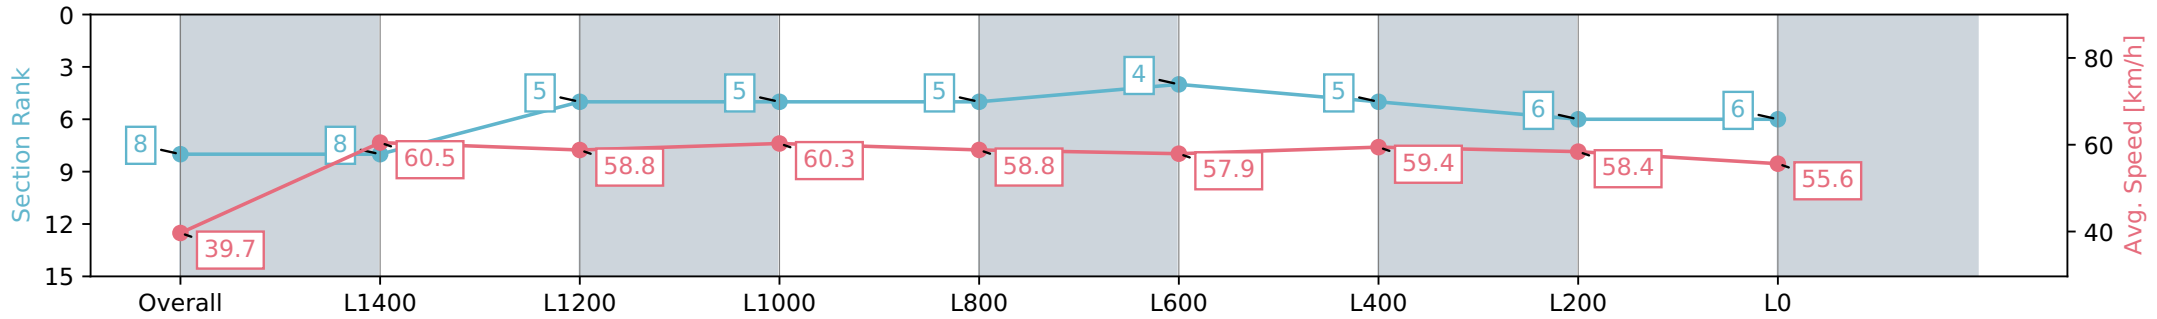

Horse/Jockey Name	BORISLAV/Caitlin Tootell
Finish Rank	8
Fastest Section Time (Section)	0:11.91 (L1600)
Top Speed [km/h] (Section)	61.1 (Overall)
Race State	Finished

Gawler SA - Professional
Race 2: Matrix Solar Solutions Maiden Plate - 1700m
10 June 2024 - 1:20PM
Track Rating: Soft 5, Weather: Overcast, Rail Position: True

Section	Overall	L1400	L1200	L1000	L800	L600	L400	L200	L0
Section Times	1:47.43 [8] (0:09.09)	1:38.34 [8] (0:11.91)	1:26.43 [5] (0:12.24)	1:14.19 [5] (0:11.91)	1:02.28 [5] (0:12.28)	0:50.00 [4] (0:12.53)	0:37.47 [5] (0:12.13)	0:25.34 [6] (0:12.36)	0:12.98 [6] (0:12.98)
Average Speed [km/h]	39.7	60.5	58.8	60.3	58.8	57.9	59.4	58.4	55.6
Top Speed [km/h]	58.8	61.1	59.8	60.8	60.5	58.8	60.3	59.8	57.4
Avg. Dist. to Rail [m]	0.5	0.4	0.3	0.7	0.7	1.1	1.0	2.0	2.6
Avg. Stride Freq. [Hz]	2.1	2.2	2.1	2.2	2.1	2.1	2.1	2.1	2.1
Avg. Stride Length [m]	4.6	7.6	7.7	7.8	7.8	7.8	7.8	7.7	7.5

[ ] Ranking at each section and finish
-:-:- No data available at this section
NA No data available