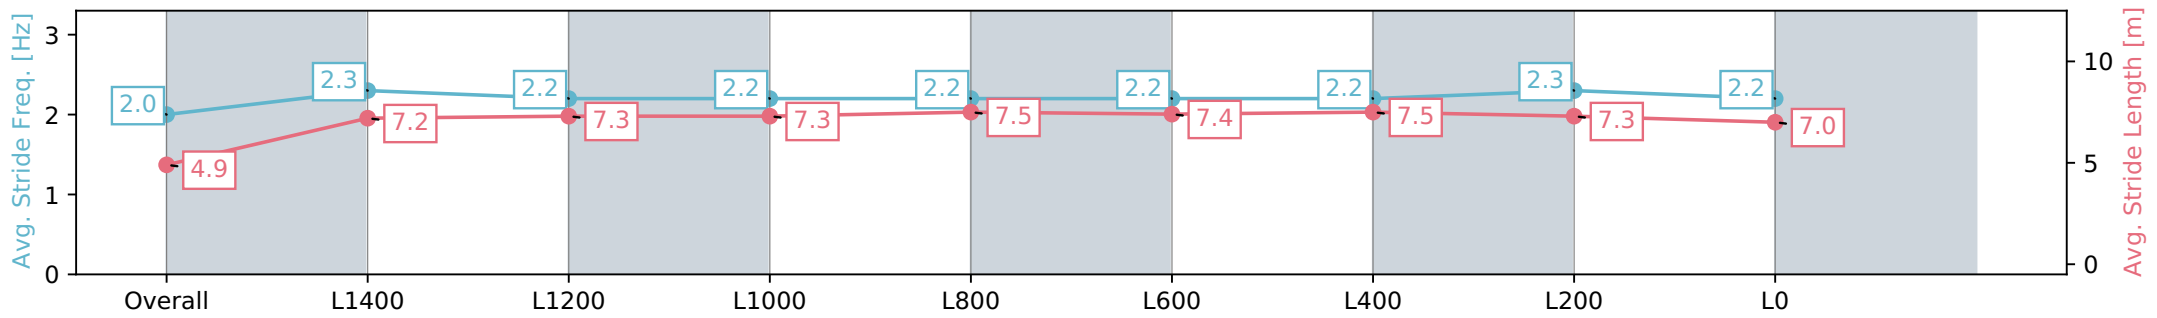

Gawler SA - Professional
 Race 2: Matrix Solar Solutions Maiden Plate - 1700m
 10 June 2024 - 1:20PM
 Track Rating: Soft 5, Weather: Overcast, Rail Position: True

Section	Overall	L1400	L1200	L1000	L800	L600	L400	L200	L0
Section Times	1:47.09 [3] (0:09.39)	1:37.70 [11] (0:12.33)	1:25.37 [12] (0:12.19)	1:13.18 [10] (0:12.19)	1:00.99 [10] (0:12.09)	0:48.90 [9] (0:12.14)	0:36.76 [9] (0:11.99)	0:24.77 [7] (0:12.16)	0:12.61 [7] (0:12.61)
Average Speed [km/h]	38.4	58.9	59.2	58.9	59.7	59.7	60.2	59.4	57.1
Top Speed [km/h]	55.3	59.9	60.7	59.6	60.4	60.5	60.7	60.2	58.1
Avg. Dist. to Rail [m]	9.7	1.5	0.9	0.4	0.8	0.8	0.6	2.7	4.5
Avg. Stride Freq. [Hz]	2.0	2.3	2.2	2.2	2.2	2.2	2.2	2.3	2.2
Avg. Stride Length [m]	4.9	7.2	7.3	7.3	7.5	7.4	7.5	7.3	7.0