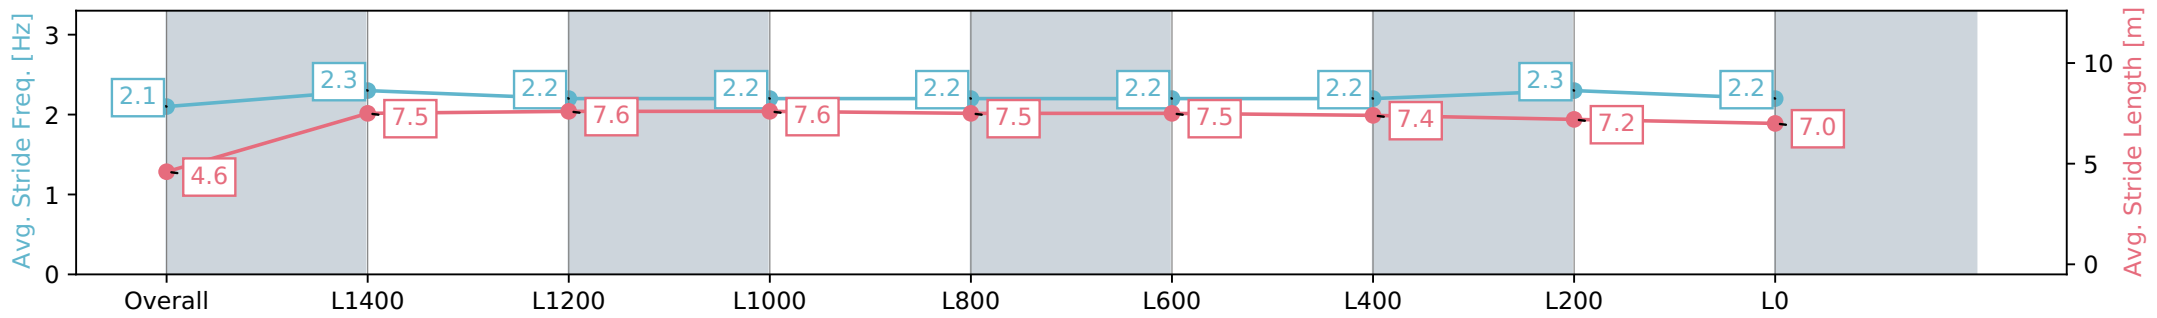

Report Created: Mon 10 June 2024 14:03:52 GMT+10 (Note: Timing is based on positional data)

- [] Ranking at each section and finish
- :-:- No data available at this section
- NA No data available

Horse/Jockey Name	ABSOLUTELY STOKED/Jacob Opperman
Finish Rank	6
Fastest Section Time (Section)	0:11.82 (L1400)
Top Speed [km/h] (Section)	61.9 (L1600)
Race State	Finished

Gawler SA - Professional
 Race 2: Matrix Solar Solutions Maiden Plate - 1700m
 10 June 2024 - 1:20PM
 Track Rating: Soft 5, Weather: Overcast, Rail Position: True

Section	Overall	L1400	L1200	L1000	L800	L600	L400	L200	L0
Section Times	1:47.37 [6] (0:08.93)	1:38.44 [4] (0:12.17)	1:26.27 [7] (0:11.82)	1:14.45 [2] (0:11.89)	1:02.56 [3] (0:12.40)	0:50.16 [2] (0:12.41)	0:37.75 [2] (0:12.21)	0:25.54 [2] (0:12.37)	0:13.17 [3] (0:13.17)
Average Speed [km/h]	40.2	60.4	61.1	60.8	58.2	58.3	59.4	58.2	54.6
Top Speed [km/h]	59.3	61.1	61.9	61.7	58.9	59.1	59.6	59.5	56.8
Avg. Dist. to Rail [m]	6.5	3.5	3.0	1.3	0.9	0.9	0.9	1.5	1.9
Avg. Stride Freq. [Hz]	2.1	2.3	2.2	2.2	2.2	2.2	2.2	2.3	2.2
Avg. Stride Length [m]	4.6	7.5	7.6	7.6	7.5	7.5	7.4	7.2	7.0