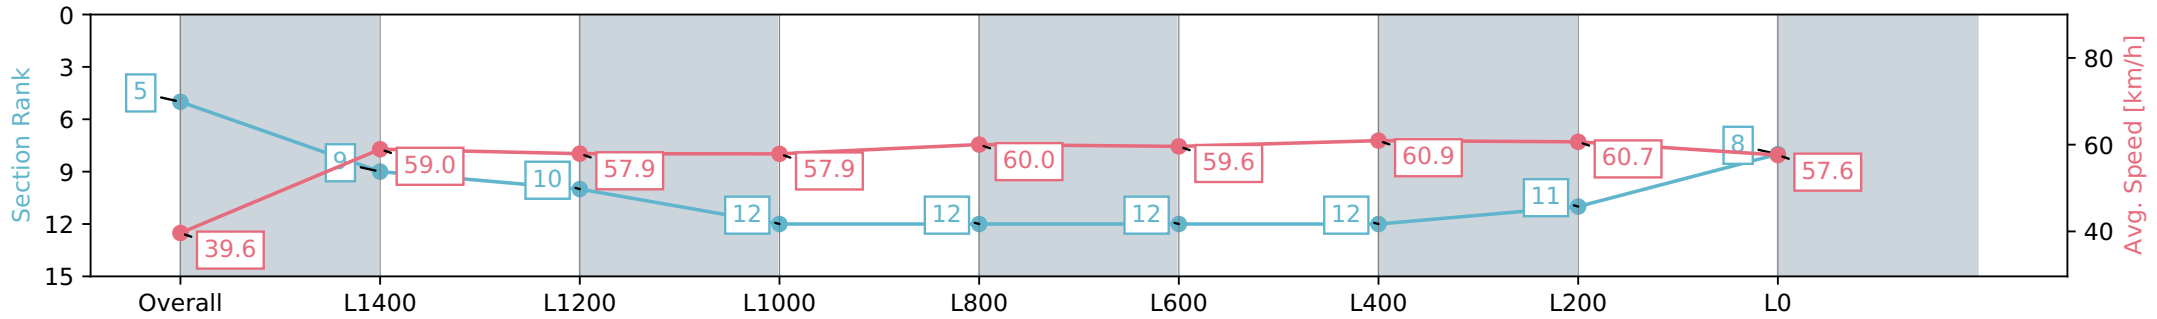

Horse/Jockey Name	FIERY MOON/Justin Potter
Finish Rank	5
Fastest Section Time (Section)	0:11.97 (L600)
Top Speed [km/h] (Section)	61.8 (L600)
Race State	Finished

Gawler SA - Professional
Race 2: Matrix Solar Solutions Maiden Plate - 1700m
10 June 2024 - 1:20PM
Track Rating: Soft 5, Weather: Overcast, Rail Position: True

Section	Overall	L1400	L1200	L1000	L800	L600	L400	L200	L0
Section Times	1:47.17 [5] (0:09.10)	1:38.07 [9] (0:12.49)	1:25.58 [10] (0:12.55)	1:13.03 [12] (0:12.43)	1:00.60 [12] (0:12.00)	0:48.60 [12] (0:12.12)	0:36.48 [12] (0:11.97)	0:24.51 [11] (0:12.03)	0:12.48 [8] (0:12.48)
Average Speed [km/h]	39.6	59.0	57.9	57.9	60.0	59.6	60.9	60.7	57.6
Top Speed [km/h]	57.9	60.4	59.3	59.1	61.0	60.6	61.7	61.8	59.7
Avg. Dist. to Rail [m]	10.8	4.9	3.0	0.7	0.2	0.7	3.0	6.3	6.9
Avg. Stride Freq. [Hz]	2.2	2.3	2.3	2.2	2.3	2.3	2.3	2.3	2.3
Avg. Stride Length [m]	4.4	7.1	7.2	7.2	7.3	7.3	7.4	7.2	6.9

Report Created: Mon 10 June 2024 14:03:52 GMT+10 (Note: Timing is based on positional data)

- [ ] Ranking at each section and finish
- -:-:- No data available at this section
- NA No data available