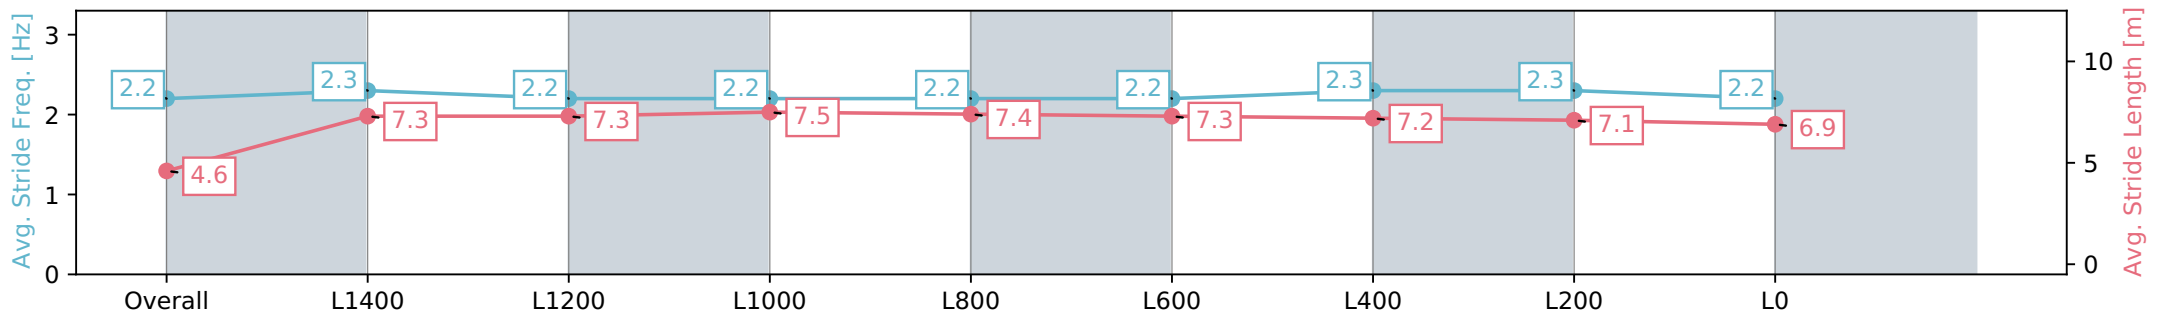

Gawler SA - Professional
 Race 2: Matrix Solar Solutions Maiden Plate - 1700m
 10 June 2024 - 1:20PM
 Track Rating: Soft 5, Weather: Overcast, Rail Position: True

Section	Overall	L1400	L1200	L1000	L800	L600	L400	L200	L0
Section Times	1:47.15 [4] (0:08.83)	1:38.32 [1] (0:12.05)	1:26.27 [3] (0:12.25)	1:14.02 [4] (0:11.96)	1:02.06 [4] (0:12.37)	0:49.69 [5] (0:12.41)	0:37.28 [4] (0:12.11)	0:25.17 [4] (0:12.22)	0:12.95 [2] (0:12.95)
Average Speed [km/h]	40.7	60.6	59.0	60.5	58.2	58.2	59.9	59.0	55.6
Top Speed [km/h]	59.5	62.7	59.8	61.7	60.0	59.1	61.0	61.6	57.7
Avg. Dist. to Rail [m]	5.3	2.7	2.6	0.6	0.6	0.7	1.0	1.7	2.8
Avg. Stride Freq. [Hz]	2.2	2.3	2.2	2.2	2.2	2.2	2.3	2.3	2.2
Avg. Stride Length [m]	4.6	7.3	7.3	7.5	7.4	7.3	7.2	7.1	6.9