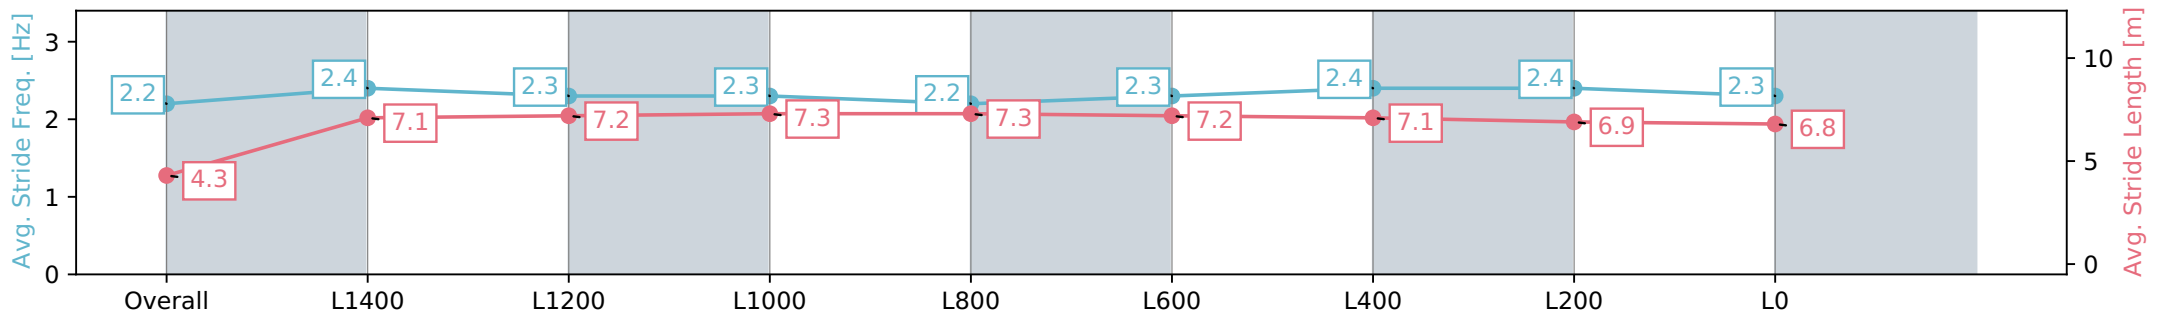

Horse/Jockey Name	IVA DREAM/Teagan Voorham
Finish Rank	2
Fastest Section Time (Section)	0:11.83 (L1600)
Top Speed [km/h] (Section)	61.8 (Overall)
Race State	Finished

Gawler SA - Professional
Race 2: Matrix Solar Solutions Maiden Plate - 1700m
10 June 2024 - 1:20PM
Track Rating: Soft 5, Weather: Overcast, Rail Position: True

Section	Overall	L1400	L1200	L1000	L800	L600	L400	L200	L0
Section Times	1:47.08 [2] (0:09.42)	1:37.66 [12] (0:11.83)	1:25.83 [8] (0:12.34)	1:13.49 [8] (0:11.99)	1:01.50 [8] (0:12.23)	0:49.27 [7] (0:12.24)	0:37.03 [6] (0:12.04)	0:24.99 [5] (0:12.19)	0:12.80 [4] (0:12.80)
Average Speed [km/h]	38.3	60.7	58.3	60.0	58.9	59.1	60.8	59.4	56.4
Top Speed [km/h]	59.4	61.8	60.0	60.8	60.0	60.2	61.5	61.4	58.7
Avg. Dist. to Rail [m]	3.4	0.9	0.2	0.3	0.2	0.9	3.7	5.1	4.8
Avg. Stride Freq. [Hz]	2.2	2.4	2.3	2.3	2.2	2.3	2.4	2.4	2.3
Avg. Stride Length [m]	4.3	7.1	7.2	7.3	7.3	7.2	7.1	6.9	6.8

- [ ] Ranking at each section and finish
- -:-:- No data available at this section
- NA No data available