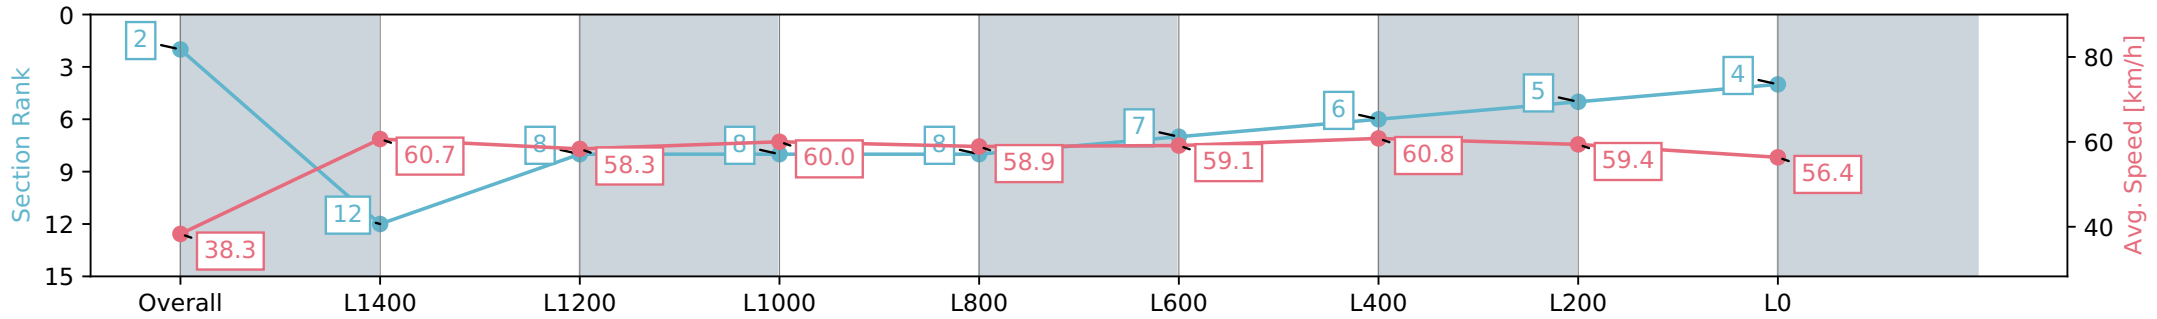

Horse/Jockey Name	IVA DREAM/Teagan Voorham
Finish Rank	2
Fastest Section Time (Section)	0:11.83 (L1600)
Top Speed [km/h] (Section)	61.8 (Overall)
Race State	Finished

Gawler SA - Professional
Race 2: Matrix Solar Solutions Maiden Plate - 1700m
10 June 2024 - 1:20PM
Track Rating: Soft 5, Weather: Overcast, Rail Position: True

Section	Overall	L1400	L1200	L1000	L800	L600	L400	L200	L0
Section Times	1:47.08 [2] (0:09.42)	1:37.66 [12] (0:11.83)	1:25.83 [8] (0:12.34)	1:13.49 [8] (0:11.99)	1:01.50 [8] (0:12.23)	0:49.27 [7] (0:12.24)	0:37.03 [6] (0:12.04)	0:24.99 [5] (0:12.19)	0:12.80 [4] (0:12.80)
Average Speed [km/h]	38.3	60.7	58.3	60.0	58.9	59.1	60.8	59.4	56.4
Top Speed [km/h]	59.4	61.8	60.0	60.8	60.0	60.2	61.5	61.4	58.7
Avg. Dist. to Rail [m]	3.4	0.9	0.2	0.3	0.2	0.9	3.7	5.1	4.8
Avg. Stride Freq. [Hz]	2.2	2.4	2.3	2.3	2.2	2.3	2.4	2.4	2.3
Avg. Stride Length [m]	4.3	7.1	7.2	7.3	7.3	7.2	7.1	6.9	6.8

- [ ] Ranking at each section and finish
- -:-:- No data available at this section
- NA No data available