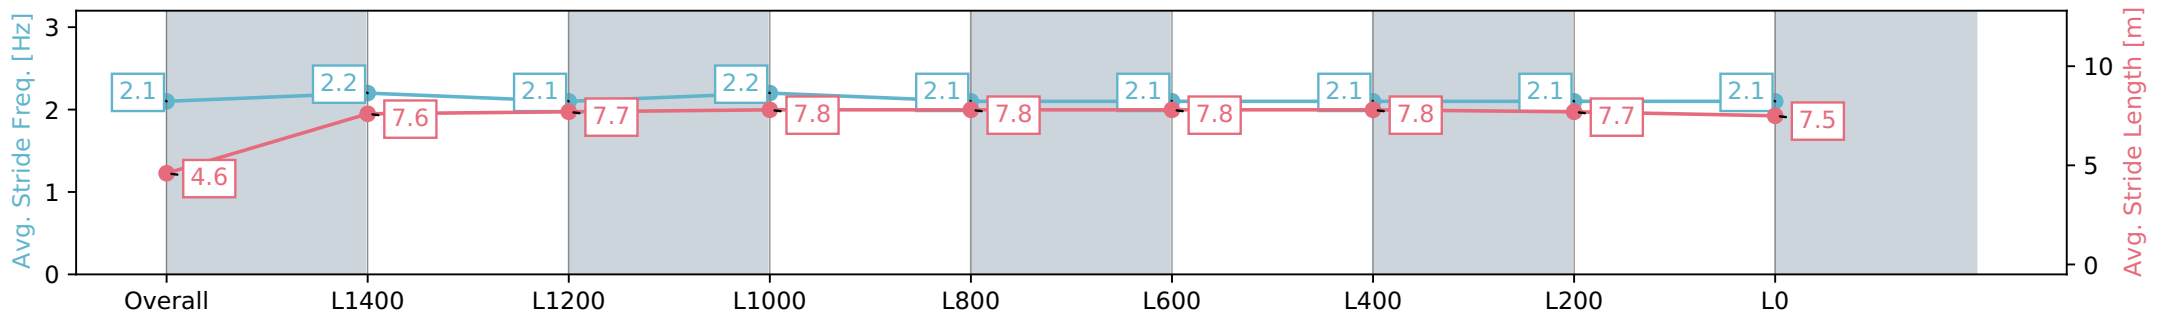

- [] Ranking at each section and finish
- :-:- No data available at this section
- NA No data available

Horse/Jockey Name	BORISLAV/Caitlin Tootell
Finish Rank	8
Fastest Section Time (Section)	0:11.91 (L1600)
Top Speed [km/h] (Section)	61.1 (Overall)
Race State	Finished

Gawler SA - Professional
 Race 2: Matrix Solar Solutions Maiden Plate - 1700m
 10 June 2024 - 1:20PM
 Track Rating: Soft 5, Weather: Overcast, Rail Position: True

Section	Overall	L1400	L1200	L1000	L800	L600	L400	L200	L0
Section Times	1:47.43 [8] (0:09.09)	1:38.34 [8] (0:11.91)	1:26.43 [5] (0:12.24)	1:14.19 [5] (0:11.91)	1:02.28 [5] (0:12.28)	0:50.00 [4] (0:12.53)	0:37.47 [5] (0:12.13)	0:25.34 [6] (0:12.36)	0:12.98 [6] (0:12.98)
Average Speed [km/h]	39.7	60.5	58.8	60.3	58.8	57.9	59.4	58.4	55.6
Top Speed [km/h]	58.8	61.1	59.8	60.8	60.5	58.8	60.3	59.8	57.4
Avg. Dist. to Rail [m]	0.5	0.4	0.3	0.7	0.7	1.1	1.0	2.0	2.6
Avg. Stride Freq. [Hz]	2.1	2.2	2.1	2.2	2.1	2.1	2.1	2.1	2.1
Avg. Stride Length [m]	4.6	7.6	7.7	7.8	7.8	7.8	7.8	7.7	7.5