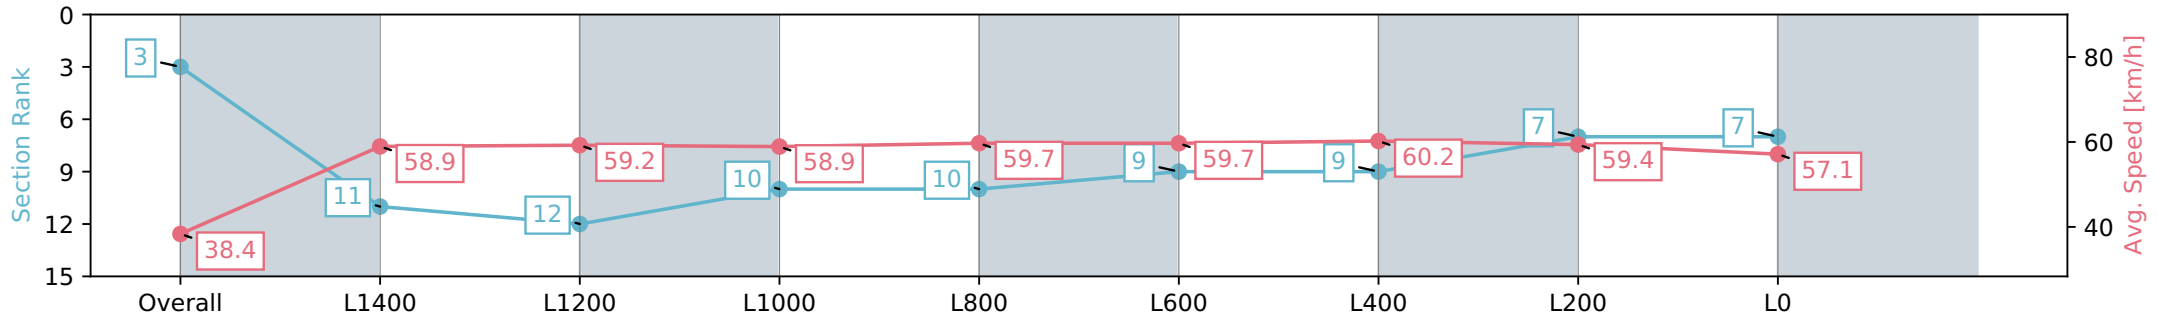

Gawler SA - Professional
 Race 2: Matrix Solar Solutions Maiden Plate - 1700m
 10 June 2024 - 1:20PM
 Track Rating: Soft 5, Weather: Overcast, Rail Position: True

Section	Overall	L1400	L1200	L1000	L800	L600	L400	L200	L0
Section Times	1:47.09 [3] (0:09.39)	1:37.70 [11] (0:12.33)	1:25.37 [12] (0:12.19)	1:13.18 [10] (0:12.19)	1:00.99 [10] (0:12.09)	0:48.90 [9] (0:12.14)	0:36.76 [9] (0:11.99)	0:24.77 [7] (0:12.16)	0:12.61 [7] (0:12.61)
Average Speed [km/h]	38.4	58.9	59.2	58.9	59.7	59.7	60.2	59.4	57.1
Top Speed [km/h]	55.3	59.9	60.7	59.6	60.4	60.5	60.7	60.2	58.1
Avg. Dist. to Rail [m]	9.7	1.5	0.9	0.4	0.8	0.8	0.6	2.7	4.5
Avg. Stride Freq. [Hz]	2.0	2.3	2.2	2.2	2.2	2.2	2.2	2.3	2.2
Avg. Stride Length [m]	4.9	7.2	7.3	7.3	7.5	7.4	7.5	7.3	7.0