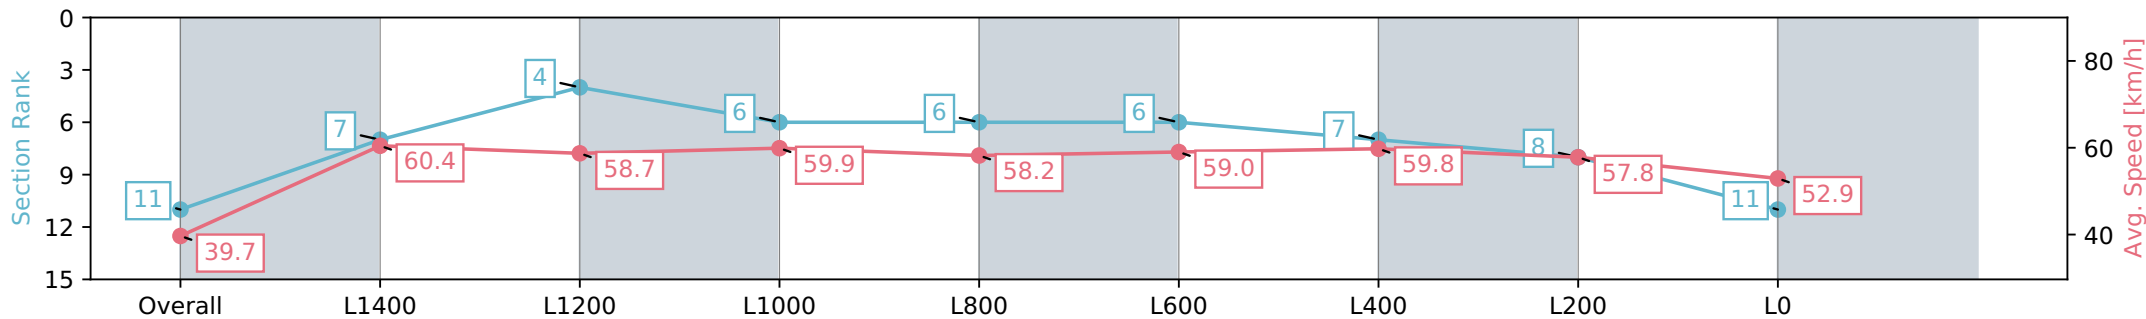

Horse/Jockey Name	EXILED LOVE/Jake Toeroek
Finish Rank	11
Fastest Section Time (Section)	0:11.92 (L1600)
Top Speed [km/h] (Section)	61.8 (Overall)
Race State	Finished

Gawler SA - Professional
Race 2: Matrix Solar Solutions Maiden Plate - 1700m
10 June 2024 - 1:20PM
Track Rating: Soft 5, Weather: Overcast, Rail Position: True

Section	Overall	L1400	L1200	L1000	L800	L600	L400	L200	L0
Section Times	1:48.48 [11] (0:09.06)	1:39.42 [7] (0:11.92)	1:27.50 [4] (0:12.28)	1:15.21 [6] (0:12.04)	1:03.17 [6] (0:12.41)	0:50.76 [6] (0:12.35)	0:38.41 [7] (0:12.26)	0:26.15 [8] (0:12.56)	0:13.58 [11] (0:13.57)
Average Speed [km/h]	39.7	60.4	58.7	59.9	58.2	59.0	59.8	57.8	52.9
Top Speed [km/h]	59.1	61.8	59.8	61.0	59.5	60.2	60.5	59.0	56.1
Avg. Dist. to Rail [m]	1.6	0.6	1.1	0.6	1.3	2.2	3.8	3.9	5.6
Avg. Stride Freq. [Hz]	2.1	2.3	2.2	2.3	2.2	2.3	2.3	2.3	2.2
Avg. Stride Length [m]	4.8	7.3	7.4	7.4	7.3	7.3	7.2	7.1	6.7

- [ ] Ranking at each section and finish
- -:-:- No data available at this section
- NA No data available