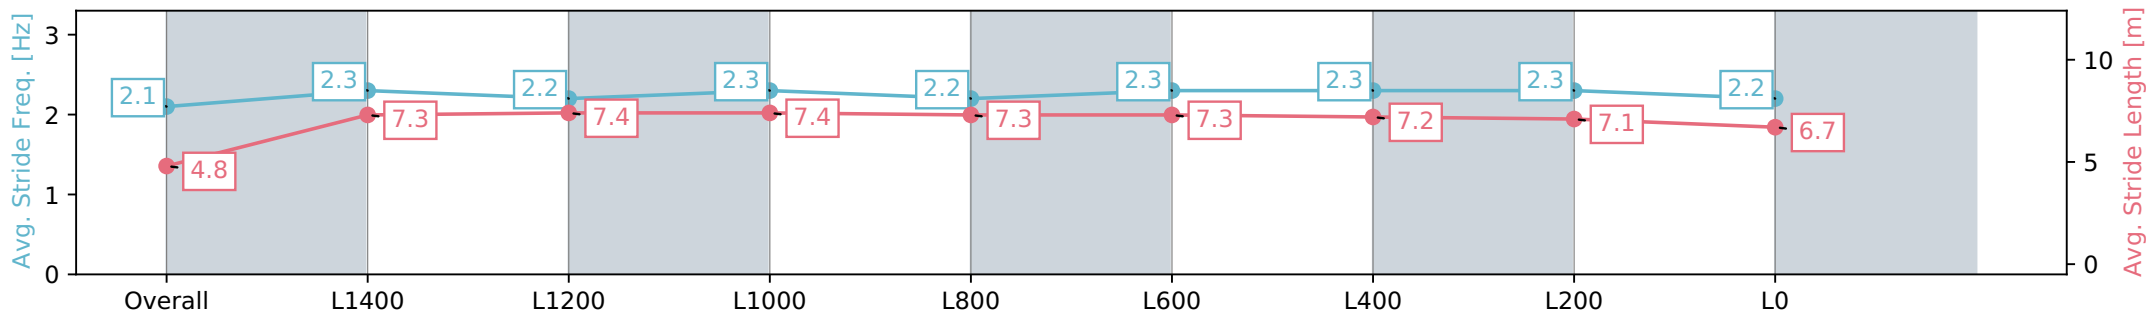

- [] Ranking at each section and finish
- :-:- No data available at this section
- NA No data available

Horse/Jockey Name	EXILED LOVE/Jake Toeroek
Finish Rank	11
Fastest Section Time (Section)	0:11.92 (L1600)
Top Speed [km/h] (Section)	61.8 (Overall)
Race State	Finished

Gawler SA - Professional
 Race 2: Matrix Solar Solutions Maiden Plate - 1700m
 10 June 2024 - 1:20PM
 Track Rating: Soft 5, Weather: Overcast, Rail Position: True

Section	Overall	L1400	L1200	L1000	L800	L600	L400	L200	L0
Section Times	1:48.48 [11] (0:09.06)	1:39.42 [7] (0:11.92)	1:27.50 [4] (0:12.28)	1:15.21 [6] (0:12.04)	1:03.17 [6] (0:12.41)	0:50.76 [6] (0:12.35)	0:38.41 [7] (0:12.26)	0:26.15 [8] (0:12.56)	0:13.58 [11] (0:13.57)
Average Speed [km/h]	39.7	60.4	58.7	59.9	58.2	59.0	59.8	57.8	52.9
Top Speed [km/h]	59.1	61.8	59.8	61.0	59.5	60.2	60.5	59.0	56.1
Avg. Dist. to Rail [m]	1.6	0.6	1.1	0.6	1.3	2.2	3.8	3.9	5.6
Avg. Stride Freq. [Hz]	2.1	2.3	2.2	2.3	2.2	2.3	2.3	2.3	2.2
Avg. Stride Length [m]	4.8	7.3	7.4	7.4	7.3	7.3	7.2	7.1	6.7