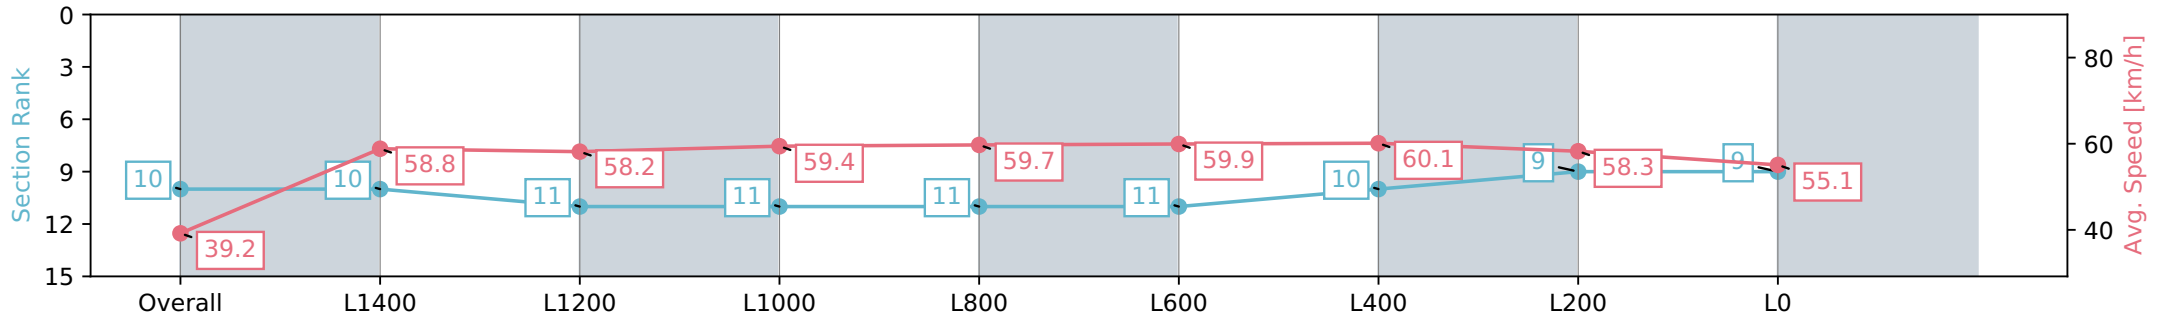

Horse/Jockey Name	EFFICACY/Todd Pannell
Finish Rank	10
Fastest Section Time (Section)	0:12.07 (L600)
Top Speed [km/h] (Section)	61.0 (L1000)
Race State	Finished

Gawler SA - Professional
Race 2: Matrix Solar Solutions Maiden Plate - 1700m
10 June 2024 - 1:20PM
Track Rating: Soft 5, Weather: Overcast, Rail Position: True

Section	Overall	L1400	L1200	L1000	L800	L600	L400	L200	L0
Section Times	1:47.91 [10] (0:09.14)	1:38.77 [10] (0:12.47)	1:26.30 [11] (0:12.41)	1:13.89 [11] (0:12.12)	1:01.77 [11] (0:12.10)	0:49.67 [11] (0:12.15)	0:37.52 [10] (0:12.07)	0:25.45 [9] (0:12.41)	0:13.04 [9] (0:13.04)
Average Speed [km/h]	39.2	58.8	58.2	59.4	59.7	59.9	60.1	58.3	55.1
Top Speed [km/h]	57.3	59.5	59.6	60.3	60.3	61.0	60.8	59.1	57.3
Avg. Dist. to Rail [m]	8.2	2.7	2.1	1.4	1.8	1.6	1.6	1.8	2.4
Avg. Stride Freq. [Hz]	2.0	2.3	2.2	2.2	2.2	2.2	2.2	2.2	2.2
Avg. Stride Length [m]	4.8	7.2	7.3	7.4	7.5	7.4	7.5	7.3	7.0

- [ ] Ranking at each section and finish
- -:-:- No data available at this section
- NA No data available