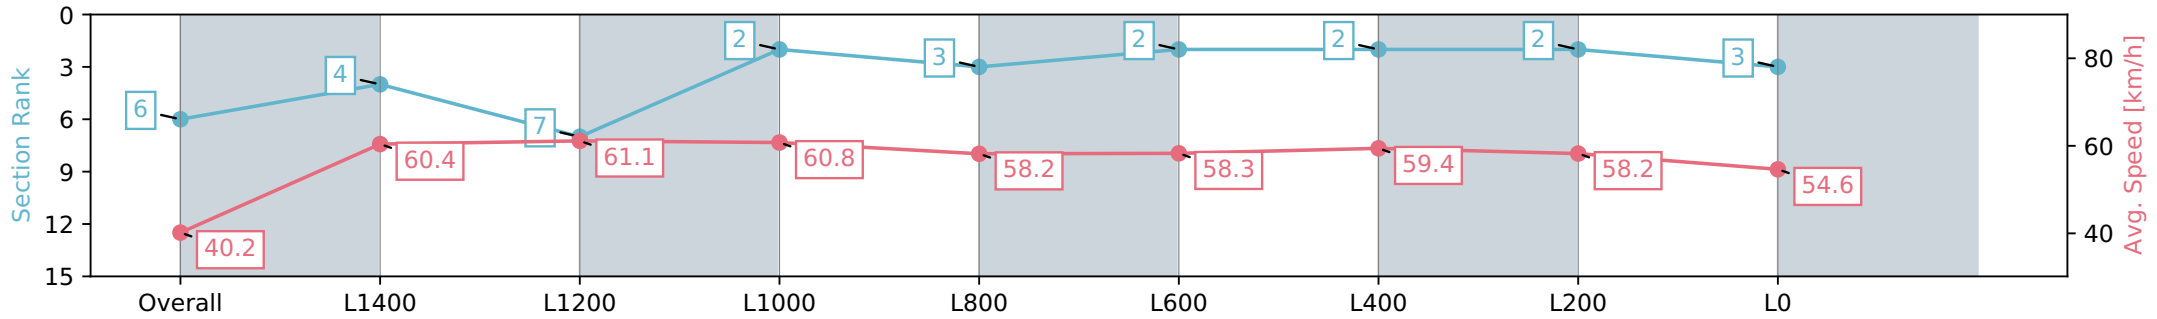

Horse/Jockey Name	ABSOLUTELY STOKED/Jacob Opperman
Finish Rank	6
Fastest Section Time (Section)	0:11.82 (L1400)
Top Speed [km/h] (Section)	61.9 (L1600)
Race State	Finished

Gawler SA - Professional
Race 2: Matrix Solar Solutions Maiden Plate - 1700m
10 June 2024 - 1:20PM
Track Rating: Soft 5, Weather: Overcast, Rail Position: True

Section	Overall	L1400	L1200	L1000	L800	L600	L400	L200	L0
Section Times	1:47.37 [6] (0:08.93)	1:38.44 [4] (0:12.17)	1:26.27 [7] (0:11.82)	1:14.45 [2] (0:11.89)	1:02.56 [3] (0:12.40)	0:50.16 [2] (0:12.41)	0:37.75 [2] (0:12.21)	0:25.54 [2] (0:12.37)	0:13.17 [3] (0:13.17)
Average Speed [km/h]	40.2	60.4	61.1	60.8	58.2	58.3	59.4	58.2	54.6
Top Speed [km/h]	59.3	61.1	61.9	61.7	58.9	59.1	59.6	59.5	56.8
Avg. Dist. to Rail [m]	6.5	3.5	3.0	1.3	0.9	0.9	0.9	1.5	1.9
Avg. Stride Freq. [Hz]	2.1	2.3	2.2	2.2	2.2	2.2	2.2	2.3	2.2
Avg. Stride Length [m]	4.6	7.5	7.6	7.6	7.5	7.5	7.4	7.2	7.0

- [ ] Ranking at each section and finish
- -:-:- No data available at this section
- NA No data available