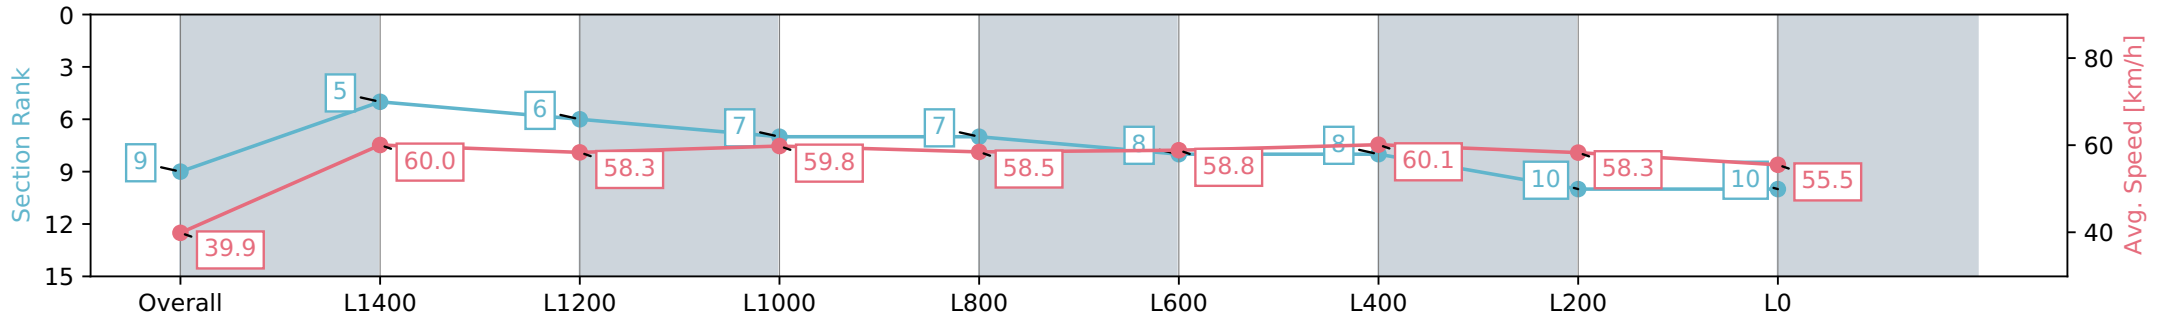

Horse/Jockey Name	PENDING HEART/Zoe Lloyd
Finish Rank	9
Fastest Section Time (Section)	0:12.08 (L1200)
Top Speed [km/h] (Section)	61.2 (Overall)
Race State	Finished

Gawler SA - Professional
Race 2: Matrix Solar Solutions Maiden Plate - 1700m
10 June 2024 - 1:20PM
Track Rating: Soft 5, Weather: Overcast, Rail Position: True

Section	Overall	L1400	L1200	L1000	L800	L600	L400	L200	L0
Section Times	1:47.83 [9] (0:08.98)	1:38.85 [5] (0:12.11)	1:26.74 [6] (0:12.38)	1:14.36 [7] (0:12.08)	1:02.28 [7] (0:12.38)	0:49.90 [8] (0:12.38)	0:37.52 [8] (0:12.16)	0:25.36 [10] (0:12.41)	0:12.95 [10] (0:12.95)
Average Speed [km/h]	39.9	60.0	58.3	59.8	58.5	58.8	60.1	58.3	55.5
Top Speed [km/h]	58.9	61.2	59.9	60.3	60.4	60.4	60.5	59.2	57.8
Avg. Dist. to Rail [m]	3.8	1.9	1.6	1.5	2.0	2.2	2.6	3.1	4.4
Avg. Stride Freq. [Hz]	2.1	2.2	2.1	2.2	2.1	2.2	2.2	2.2	2.1
Avg. Stride Length [m]	4.9	7.6	7.7	7.6	7.6	7.5	7.6	7.4	7.2

[ ] Ranking at each section and finish
-:-:- No data available at this section
NA No data available