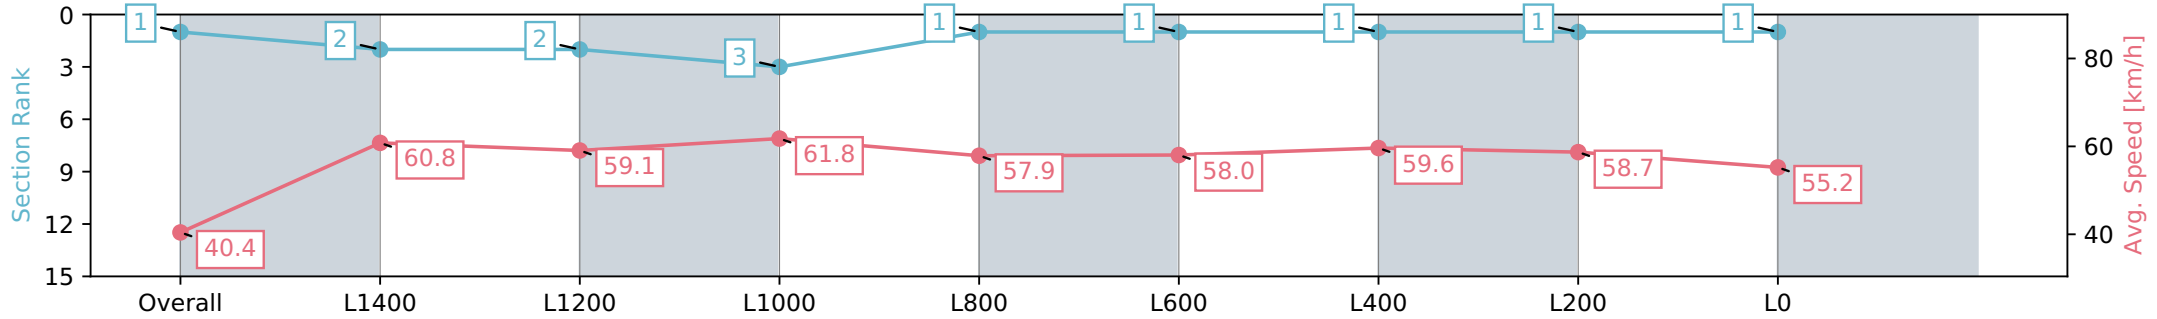

Horse/Jockey Name	MIST THE DEADLINE/Dom Tourneur
Finish Rank	1
Fastest Section Time (Section)	0:11.68 (L1200)
Top Speed [km/h] (Section)	64.2 (L1400)
Race State	Finished

Gawler SA - Professional
Race 2: Matrix Solar Solutions Maiden Plate - 1700m
10 June 2024 - 1:20PM
Track Rating: Soft 5, Weather: Overcast, Rail Position: True

Section	Overall	L1400	L1200	L1000	L800	L600	L400	L200	L0
Section Times	1:46.97 [1] (0:08.89)	1:38.08 [2] (0:11.94)	1:26.14 [2] (0:12.20)	1:13.94 [3] (0:11.68)	1:02.26 [1] (0:12.44)	0:49.82 [1] (0:12.36)	0:37.46 [1] (0:12.08)	0:25.38 [1] (0:12.32)	0:13.06 [1] (0:13.06)
Average Speed [km/h]	40.4	60.8	59.1	61.8	57.9	58.0	59.6	58.7	55.2
Top Speed [km/h]	61.3	62.6	61.3	64.2	58.6	58.8	60.5	59.9	56.7
Avg. Dist. to Rail [m]	2.6	1.4	0.8	0.4	0.3	0.4	0.6	1.8	1.9
Avg. Stride Freq. [Hz]	2.2	2.4	2.3	2.4	2.2	2.2	2.3	2.3	2.3
Avg. Stride Length [m]	4.6	7.1	7.1	7.2	7.2	7.2	7.3	7.2	6.8

Report Created: Mon 10 June 2024 14:03:38 GMT+10 (Note: Timing is based on positional data)

- [ ] Ranking at each section and finish
- -:-:- No data available at this section
- NA No data available