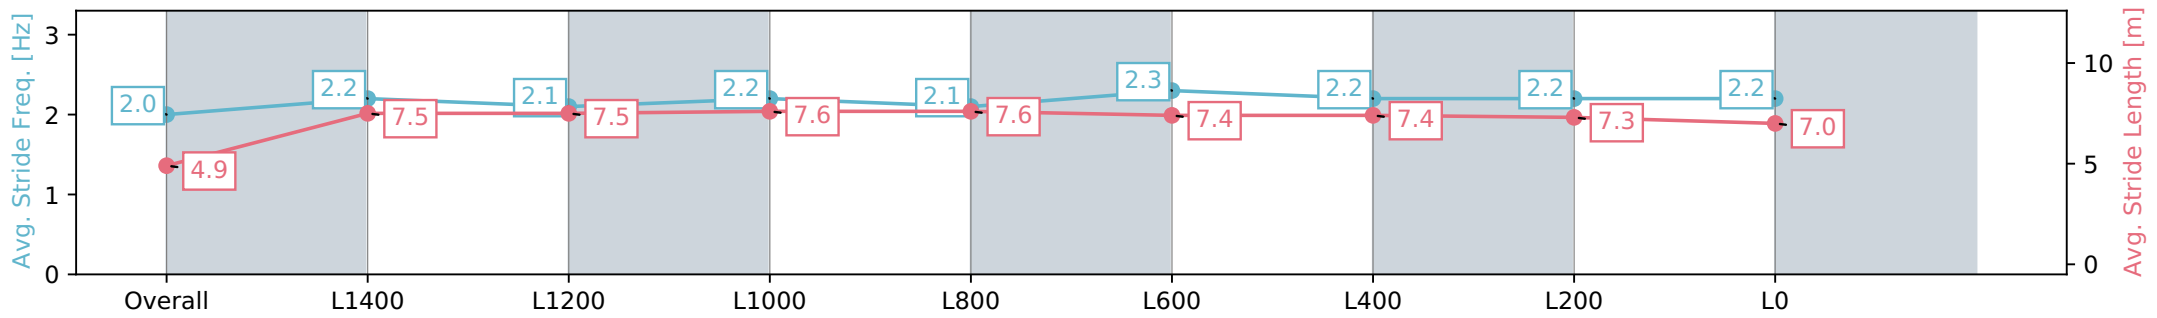

Gawler SA - Professional
 Race 2: Matrix Solar Solutions Maiden Plate - 1700m
 10 June 2024 - 1:20PM
 Track Rating: Soft 5, Weather: Overcast, Rail Position: True

Section	Overall	L1400	L1200	L1000	L800	L600	L400	L200	L0
Section Times	1:48.48 [11] (0:09.06)	1:39.42 [7] (0:11.92)	1:27.50 [4] (0:12.28)	1:15.21 [6] (0:12.04)	1:03.17 [6] (0:12.41)	0:50.76 [6] (0:12.35)	0:38.41 [7] (0:12.26)	0:26.15 [8] (0:12.56)	0:13.58 [11] (0:13.57)
Average Speed [km/h]	39.7	60.4	58.7	59.9	58.2	59.0	59.8	57.8	52.9
Top Speed [km/h]	59.1	61.8	59.8	61.0	59.5	60.2	60.5	59.0	56.1
Avg. Dist. to Rail [m]	1.6	0.6	1.1	0.6	1.3	2.2	3.8	3.9	5.6
Avg. Stride Freq. [Hz]	2.1	2.3	2.2	2.3	2.2	2.3	2.3	2.3	2.2
Avg. Stride Length [m]	4.8	7.3	7.4	7.4	7.3	7.3	7.2	7.1	6.7

- [] Ranking at each section and finish
- :-:- No data available at this section
- NA No data available

Horse/Jockey Name	HI BABY FACE/Margaret Collett
Finish Rank	12
Fastest Section Time (Section)	0:12.07 (L1200)
Top Speed [km/h] (Section)	60.6 (L800)
Race State	Finished

Gawler SA - Professional
 Race 2: Matrix Solar Solutions Maiden Plate - 1700m
 10 June 2024 - 1:20PM
 Track Rating: Soft 5, Weather: Overcast, Rail Position: True

Section	Overall	L1400	L1200	L1000	L800	L600	L400	L200	L0
Section Times	1:48.75 [12] (0:09.04)	1:39.71 [6] (0:12.30)	1:27.41 [9] (0:12.40)	1:15.01 [9] (0:12.07)	1:02.94 [9] (0:12.40)	0:50.54 [10] (0:12.33)	0:38.21 [11] (0:12.33)	0:25.88 [12] (0:12.64)	0:13.24 [12] (0:13.24)
Average Speed [km/h]	39.8	59.9	58.4	59.6	58.5	59.9	59.5	57.7	54.4
Top Speed [km/h]	57.6	60.4	60.2	60.0	60.3	60.5	60.6	59.4	56.7
Avg. Dist. to Rail [m]	9.4	3.9	2.7	2.2	2.8	3.6	4.8	6.1	6.6
Avg. Stride Freq. [Hz]	2.0	2.2	2.1	2.2	2.1	2.3	2.2	2.2	2.2
Avg. Stride Length [m]	4.9	7.5	7.5	7.6	7.6	7.4	7.4	7.3	7.0