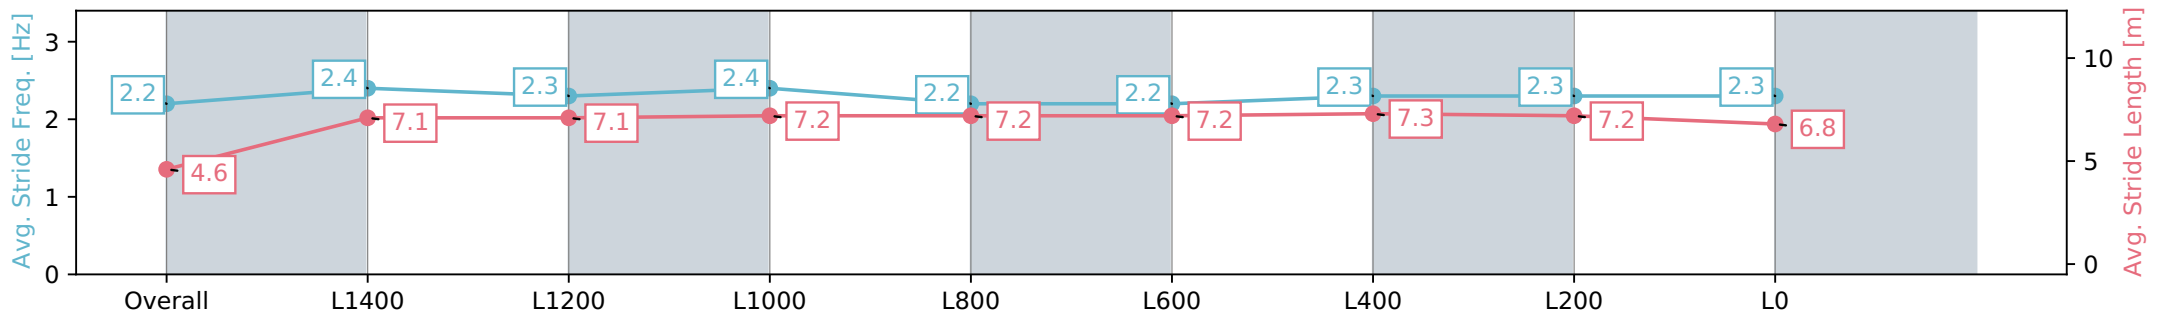

Horse/Jockey Name	MIST THE DEADLINE/Dom Tourneur
Finish Rank	1
Fastest Section Time (Section)	0:11.68 (L1200)
Top Speed [km/h] (Section)	64.2 (L1400)
Race State	Finished

Gawler SA - Professional
Race 2: Matrix Solar Solutions Maiden Plate - 1700m
10 June 2024 - 1:20PM
Track Rating: Soft 5, Weather: Overcast, Rail Position: True

Section	Overall	L1400	L1200	L1000	L800	L600	L400	L200	L0
Section Times	1:46.97 [1] (0:08.89)	1:38.08 [2] (0:11.94)	1:26.14 [2] (0:12.20)	1:13.94 [3] (0:11.68)	1:02.26 [1] (0:12.44)	0:49.82 [1] (0:12.36)	0:37.46 [1] (0:12.08)	0:25.38 [1] (0:12.32)	0:13.06 [1] (0:13.06)
Average Speed [km/h]	40.4	60.8	59.1	61.8	57.9	58.0	59.6	58.7	55.2
Top Speed [km/h]	61.3	62.6	61.3	64.2	58.6	58.8	60.5	59.9	56.7
Avg. Dist. to Rail [m]	2.6	1.4	0.8	0.4	0.3	0.4	0.6	1.8	1.9
Avg. Stride Freq. [Hz]	2.2	2.4	2.3	2.4	2.2	2.2	2.3	2.3	2.3
Avg. Stride Length [m]	4.6	7.1	7.1	7.2	7.2	7.2	7.3	7.2	6.8

Report Created: Mon 10 June 2024 14:03:38 GMT+10 (Note: Timing is based on positional data)

- [ ] Ranking at each section and finish
- -:-:- No data available at this section
- NA No data available