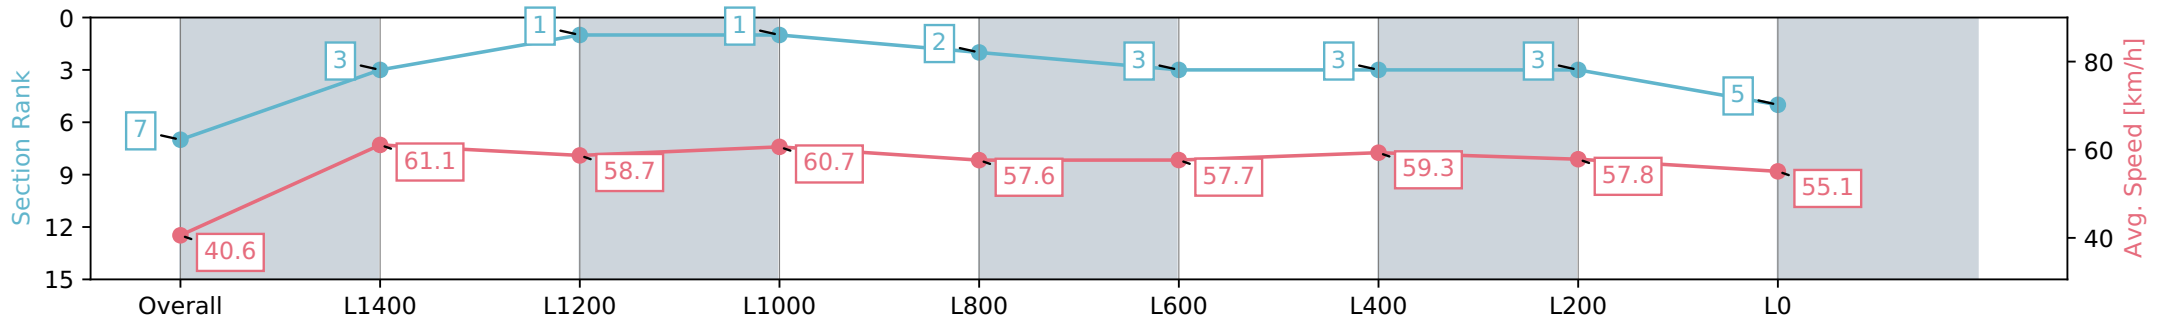

Horse/Jockey Name	RELLEUM/Rochelle Milnes
Finish Rank	7
Fastest Section Time (Section)	0:11.73 (L1600)
Top Speed [km/h] (Section)	63.0 (Overall)
Race State	Finished

Gawler SA - Professional
Race 2: Matrix Solar Solutions Maiden Plate - 1700m
10 June 2024 - 1:20PM
Track Rating: Soft 5, Weather: Overcast, Rail Position: True

Section	Overall	L1400	L1200	L1000	L800	L600	L400	L200	L0
Section Times	1:47.38 [7] (0:08.91)	1:38.47 [3] (0:11.73)	1:26.74 [1] (0:12.25)	1:14.49 [1] (0:11.91)	1:02.58 [2] (0:12.47)	0:50.11 [3] (0:12.46)	0:37.65 [3] (0:12.17)	0:25.48 [3] (0:12.41)	0:13.07 [5] (0:13.07)
Average Speed [km/h]	40.6	61.1	58.7	60.7	57.6	57.7	59.3	57.8	55.1
Top Speed [km/h]	60.6	63.0	60.4	61.6	58.8	58.3	60.5	59.2	56.2
Avg. Dist. to Rail [m]	0.5	0.4	0.3	0.4	0.4	0.2	0.2	0.2	0.2
Avg. Stride Freq. [Hz]	2.1	2.4	2.3	2.3	2.2	2.2	2.2	2.2	2.2
Avg. Stride Length [m]	4.8	7.2	7.2	7.3	7.3	7.4	7.4	7.3	7.1

- [ ] Ranking at each section and finish
- -:-:- No data available at this section
- NA No data available