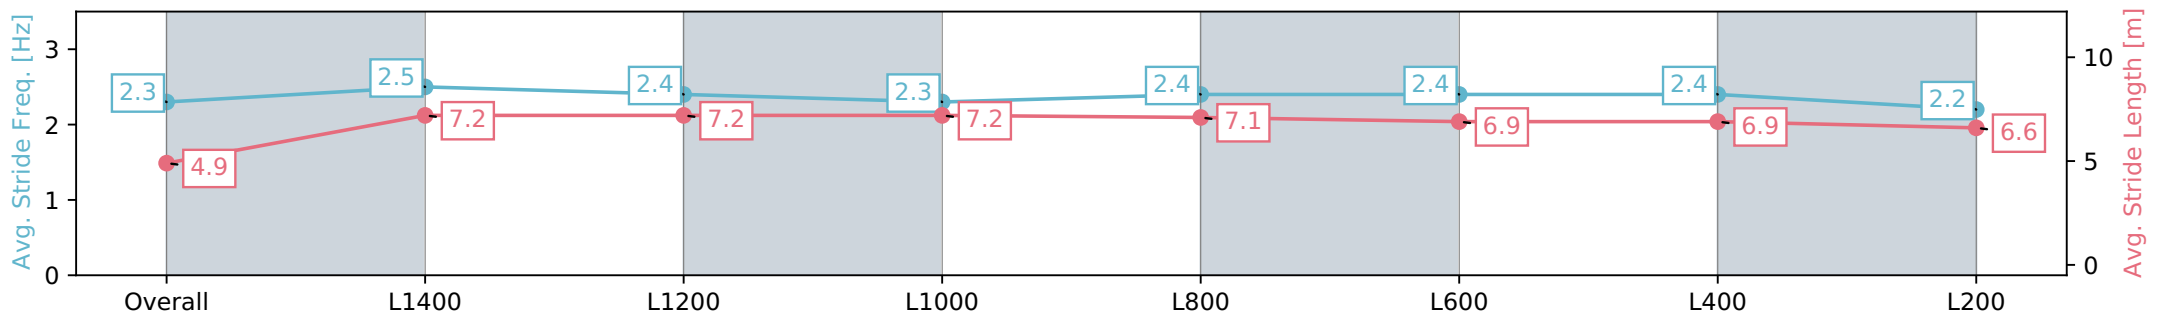

Gawler SA - Professional

Race 7: Knightsbridge Wealth Management Benchmark 56 Handicap - 1522m

08 May 2024 - 3:41PM

Track Rating: Soft 5, Weather: Fine, Rail Position: +7m 800m-400m, +6m Remainder

Section	Overall	L1400	L1200	L1000	L800	L600	L400	L200
Section Times	1:35.73 [7] (0:10.44)	1:25.29 [6] (0:11.48)	1:13.81 [5] (0:11.62)	1:02.19 [4] (0:12.00)	0:50.19 [4] (0:12.07)	0:38.12 [4] (0:12.09)	0:26.03 [4] (0:12.38)	0:13.65 [5] (0:13.65)
Average Speed [km/h]	42.2	62.9	62.3	60.6	60.4	60.1	58.5	53.1
Top Speed [km/h]	60.6	64.9	64.2	61.6	61.9	61.4	61.0	56.2
Avg. Dist. to Rail [m]	6.1	2.9	2.5	3.4	2.3	1.9	4.5	5.2
Avg. Stride Freq. [Hz]	2.3	2.5	2.4	2.3	2.4	2.4	2.4	2.2
Avg. Stride Length [m]	4.9	7.2	7.2	7.2	7.2	6.9	6.9	6.6