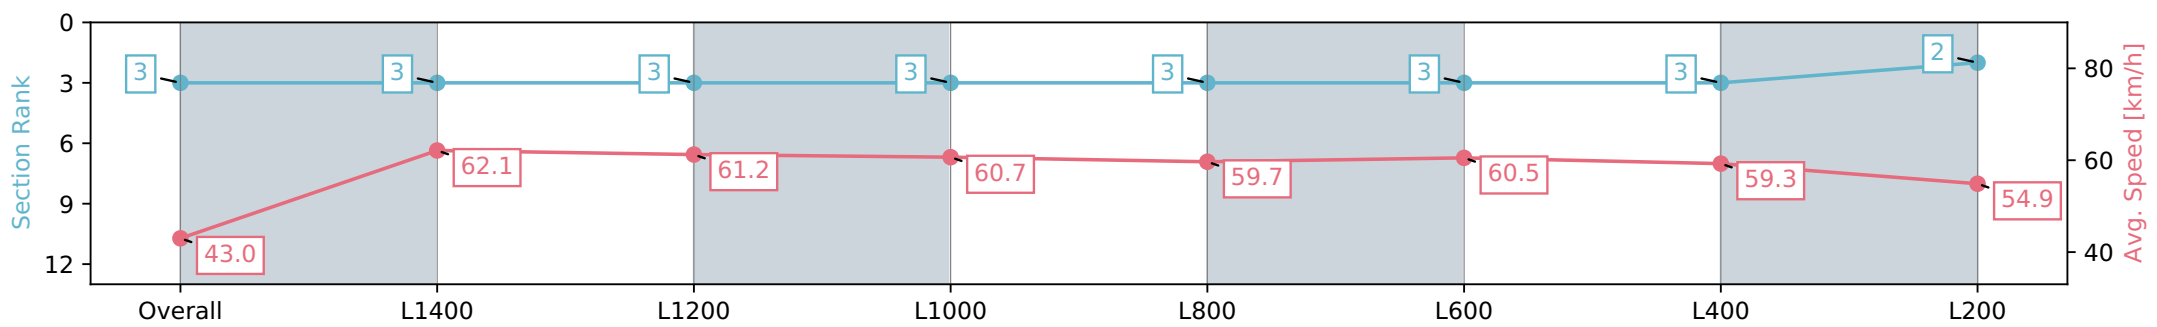

Gawler SA - Professional

Race 7: Knightsbridge Wealth Management Benchmark 56 Handicap - 1522m

08 May 2024 - 3:41PM

Track Rating: Soft 5, Weather: Fine, Rail Position: +7m 800m-400m, +6m Remainder

Section	Overall	L1400	L1200	L1000	L800	L600	L400	L200
Section Times	1:35.08 [3] (0:10.21)	1:24.87 [3] (0:11.55)	1:13.32 [3] (0:11.77)	1:01.55 [3] (0:11.87)	0:49.68 [3] (0:12.18)	0:37.50 [3] (0:12.00)	0:25.50 [3] (0:12.31)	0:13.19 [2] (0:13.19)
Average Speed [km/h]	43.0	62.1	61.2	60.7	59.7	60.5	59.3	54.9
Top Speed [km/h]	61.1	62.7	62.3	61.5	61.0	61.7	60.3	57.6
Avg. Dist. to Rail [m]	1.3	0.8	0.4	0.9	1.4	2.3	4.9	4.6
Avg. Stride Freq. [Hz]	2.4	2.4	2.4	2.4	2.3	2.4	2.4	2.3
Avg. Stride Length [m]	5.0	7.1	7.1	7.1	7.1	7.1	6.9	6.6