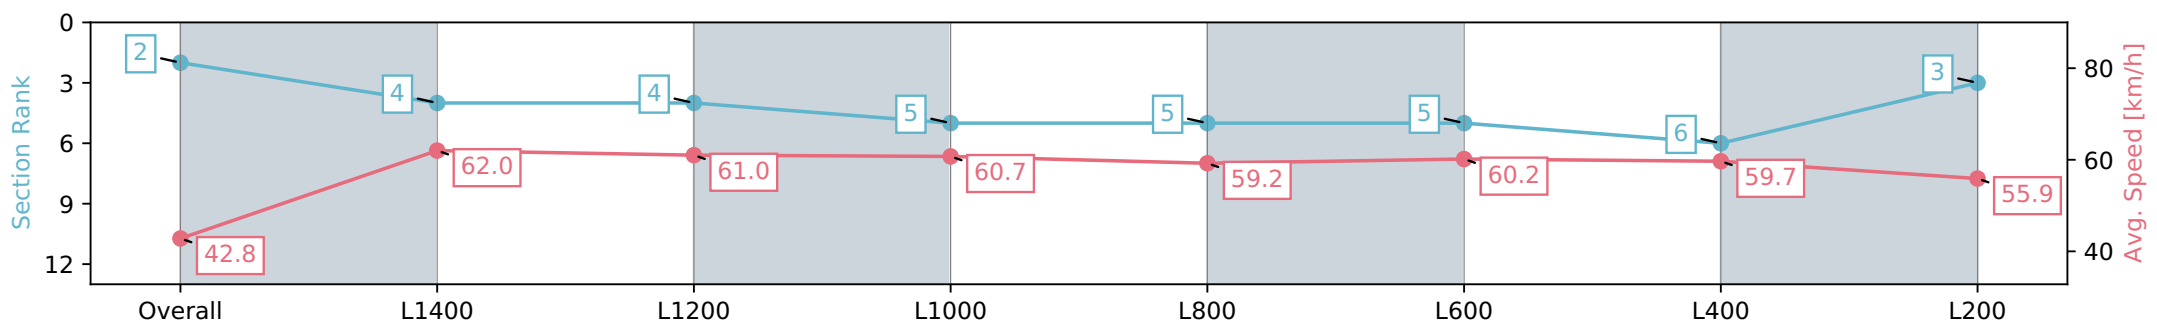

Gawler SA - Professional

Race 7: Knightsbridge Wealth Management Benchmark 56
Handicap - 1522m

08 May 2024 - 3:41PM

Track Rating: Soft 5, Weather: Fine, Rail Position: +7m 800m-400m,
+6m Remainder

Section	Overall	L1400	L1200	L1000	L800	L600	L400	L200
Section Times	1:34.97 [2] (0:10.28)	1:24.69 [4] (0:11.61)	1:13.08 [4] (0:11.81)	1:01.27 [5] (0:11.87)	0:49.40 [5] (0:12.21)	0:37.19 [5] (0:12.04)	0:25.15 [6] (0:12.13)	0:13.02 [3] (0:13.02)
Average Speed [km/h]	42.8	62.0	61.0	60.7	59.2	60.2	59.7	55.9
Top Speed [km/h]	60.9	63.0	62.7	61.7	61.0	61.6	61.1	58.7
Avg. Dist. to Rail [m]	3.3	0.5	0.3	1.1	0.8	1.1	4.0	3.8
Avg. Stride Freq. [Hz]	2.2	2.4	2.4	2.4	2.4	2.4	2.4	2.4
Avg. Stride Length [m]	5.3	7.2	7.0	7.2	7.0	7.0	7.0	6.5