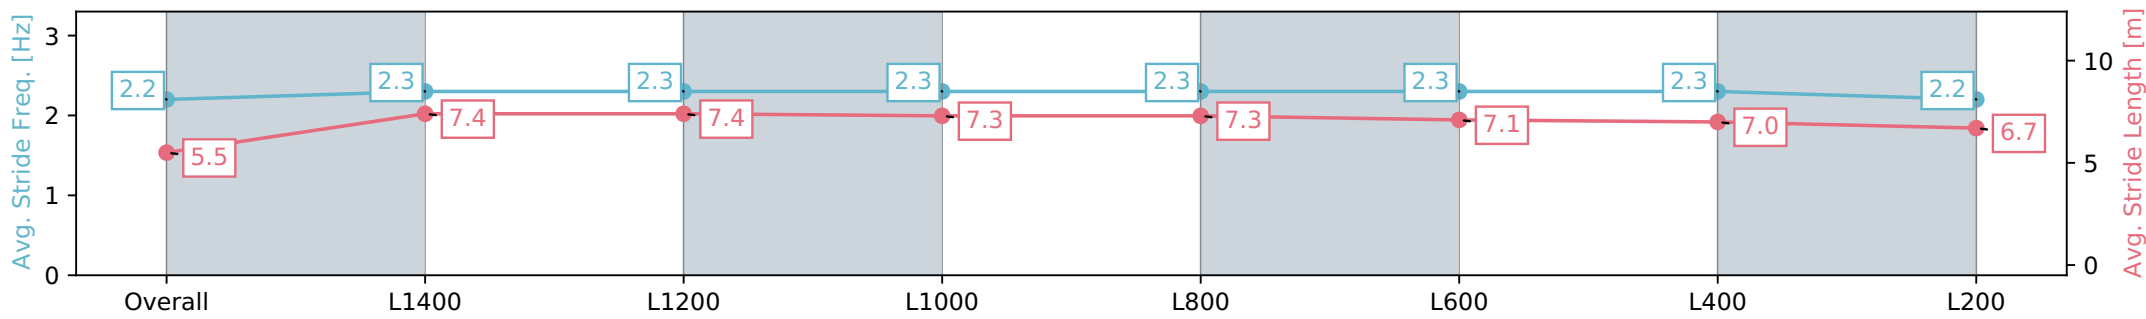

Gawler SA - Professional

Race 7: Knightsbridge Wealth Management Benchmark 56
Handicap - 1522m

08 May 2024 - 3:41PM

Track Rating: Soft 5, Weather: Fine, Rail Position: +7m 800m-400m,
+6m Remainder

Section	Overall	L1400	L1200	L1000	L800	L600	L400	L200
Section Times	1:35.96 [8] (0:09.93)	1:26.03 [1] (0:11.56)	1:14.47 [1] (0:11.79)	1:02.68 [1] (0:12.02)	0:50.66 [2] (0:12.09)	0:38.57 [2] (0:12.17)	0:26.40 [2] (0:12.59)	0:13.81 [7] (0:13.81)
Average Speed [km/h]	44.2	62.1	61.1	60.0	59.4	59.1	57.0	52.6
Top Speed [km/h]	62.9	63.2	62.1	61.6	60.5	59.6	58.7	54.8
Avg. Dist. to Rail [m]	1.6	0.7	0.5	1.0	0.4	0.8	0.4	1.1
Avg. Stride Freq. [Hz]	2.2	2.3	2.3	2.3	2.3	2.3	2.3	2.2
Avg. Stride Length [m]	5.5	7.4	7.4	7.3	7.3	7.1	7.0	6.7

- [] Ranking at each section and finish
- :-:- No data available at this section
- NA No data available

Horse/Jockey Name	ZOFFERELLA/Stacey Metcalfe
Finish Rank	9
Fastest Section Time (Section)	0:11.84 (L1400)
Top Speed [km/h] (Section)	62.0 (L1400)
Race State	Finished