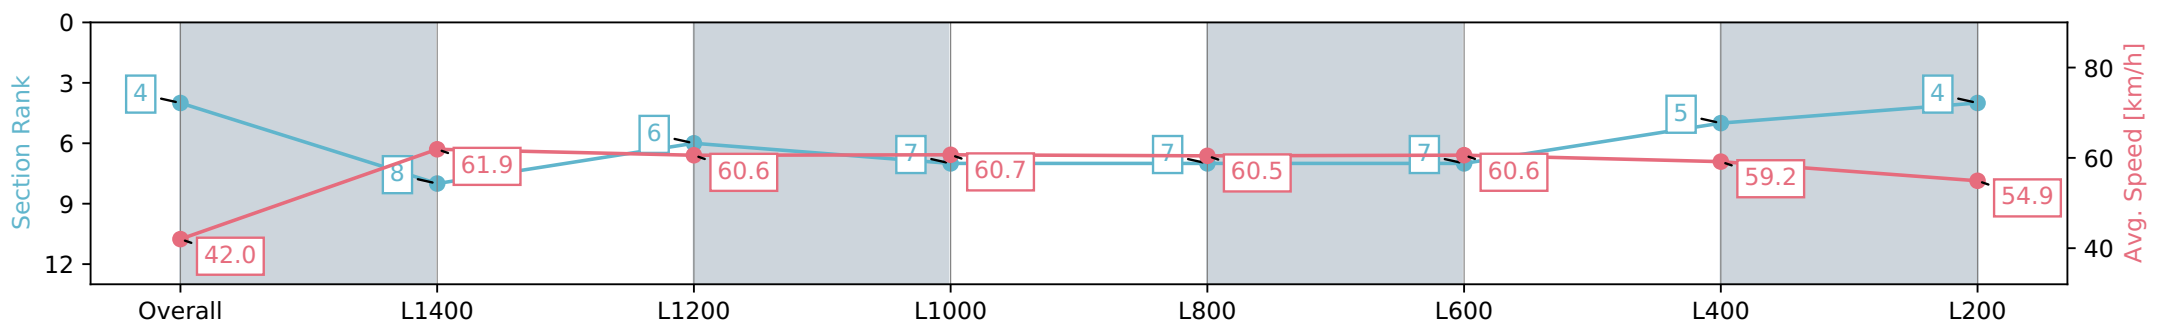

Gawler SA - Professional

Race 7: Knightsbridge Wealth Management Benchmark 56
Handicap - 1522m

08 May 2024 - 3:41PM

Track Rating: Soft 5, Weather: Fine, Rail Position: +7m 800m-400m,
+6m Remainder

Section	Overall	L1400	L1200	L1000	L800	L600	L400	L200
Section Times	1:35.22 [4] (0:10.47)	1:24.75 [8] (0:11.62)	1:13.13 [6] (0:11.92)	1:01.21 [7] (0:11.93)	0:49.28 [7] (0:11.99)	0:37.29 [7] (0:11.82)	0:25.47 [5] (0:12.20)	0:13.27 [4] (0:13.27)
Average Speed [km/h]	42.0	61.9	60.6	60.7	60.5	60.6	59.2	54.9
Top Speed [km/h]	60.1	63.9	61.5	61.5	61.4	61.7	61.2	57.4
Avg. Dist. to Rail [m]	1.7	0.6	1.9	2.8	1.0	1.0	1.8	1.7
Avg. Stride Freq. [Hz]	2.1	2.4	2.4	2.3	2.4	2.4	2.3	2.3
Avg. Stride Length [m]	5.4	7.1	7.1	7.2	7.1	7.2	7.0	6.7