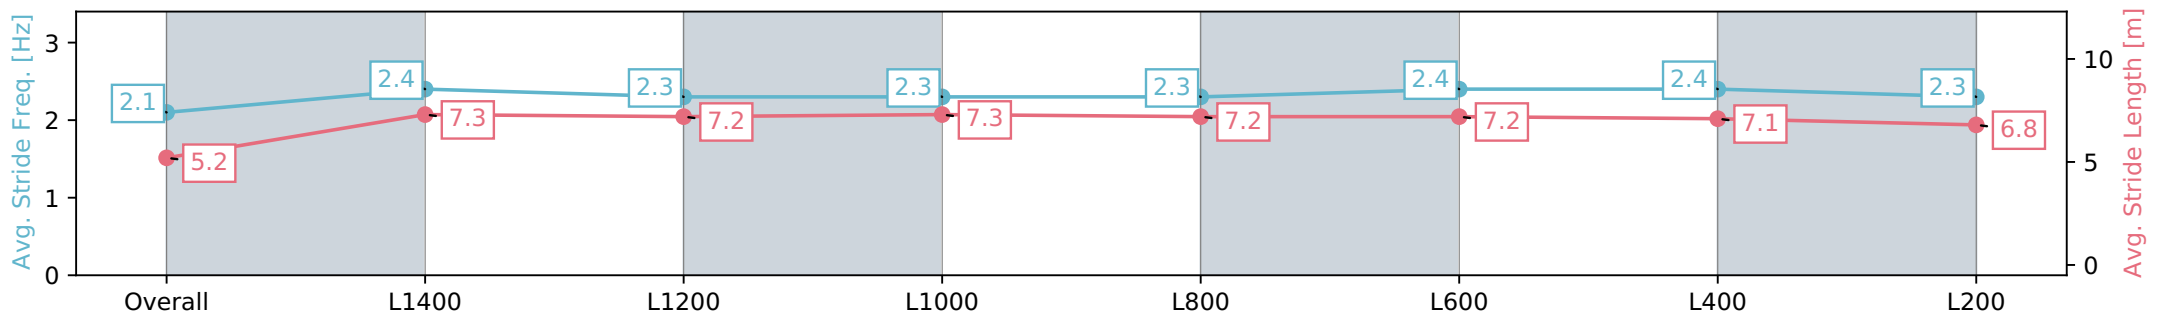

- [] Ranking at each section and finish
- :-:- No data available at this section
- NA No data available

Horse/Jockey Name	FLIGHT DECK/Ivy Lam
Finish Rank	6
Fastest Section Time (Section)	0:11.62 (Overall)
Top Speed [km/h] (Section)	63.5 (L600)
Race State	Finished

Gawler SA - Professional

Race 7: Knightsbridge Wealth Management Benchmark 56
Handicap - 1522m

08 May 2024 - 3:41PM

Track Rating: Soft 5, Weather: Fine, Rail Position: +7m 800m-400m,
+6m Remainder

Section	Overall	L1400	L1200	L1000	L800	L600	L400	L200
Section Times	1:35.53 [6] (0:10.84)	1:24.69 [10] (0:11.62)	1:13.07 [10] (0:11.83)	1:01.24 [10] (0:12.06)	0:49.18 [10] (0:12.11)	0:37.07 [10] (0:12.01)	0:25.06 [9] (0:12.04)	0:13.02 [8] (0:13.02)
Average Speed [km/h]	40.5	61.7	61.0	59.8	59.4	61.1	61.0	55.7
Top Speed [km/h]	59.3	63.5	63.0	61.4	60.3	63.5	63.1	57.9
Avg. Dist. to Rail [m]	5.9	0.6	0.3	0.4	0.2	4.0	9.7	11.8
Avg. Stride Freq. [Hz]	2.1	2.4	2.3	2.3	2.3	2.4	2.4	2.3
Avg. Stride Length [m]	5.2	7.3	7.2	7.3	7.2	7.2	7.1	6.8