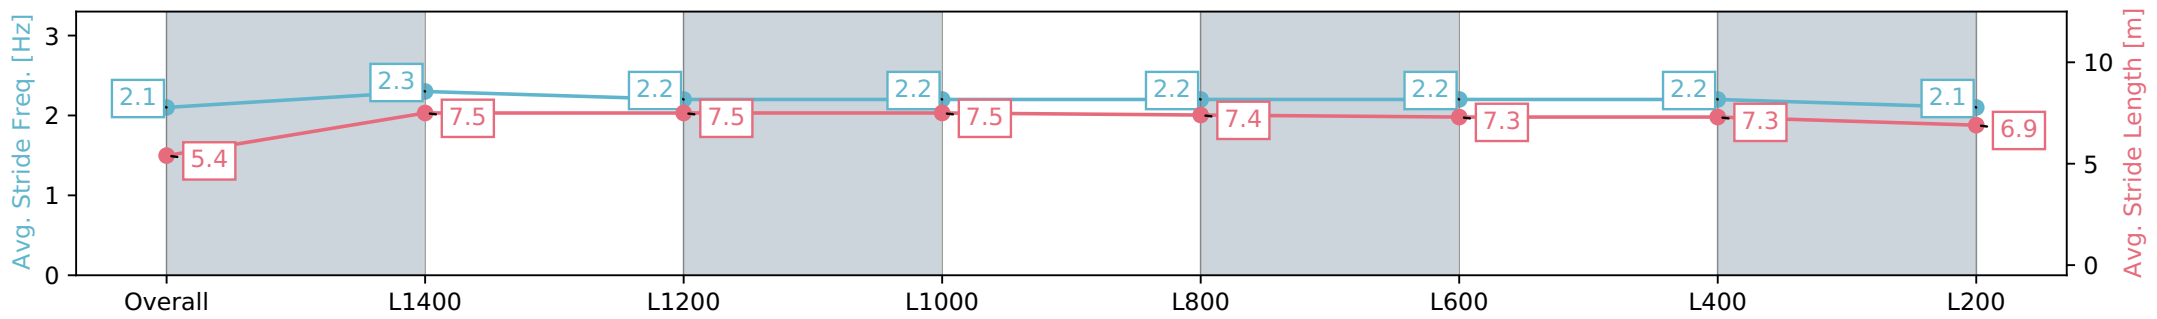

Gawler SA - Professional

Race 7: Knightsbridge Wealth Management Benchmark 56
Handicap - 1522m

08 May 2024 - 3:41PM

Track Rating: Soft 5, Weather: Fine, Rail Position: +7m 800m-400m,
+6m Remainder

Section	Overall	L1400	L1200	L1000	L800	L600	L400	L200
Section Times	1:36.47 [10] (0:10.52)	1:25.95 [9] (0:11.64)	1:14.31 [8] (0:11.89)	1:02.42 [8] (0:12.15)	0:50.27 [8] (0:12.07)	0:38.20 [8] (0:12.28)	0:25.92 [10] (0:12.49)	0:13.43 [10] (0:13.43)
Average Speed [km/h]	41.8	61.6	60.6	59.5	59.3	58.1	57.6	53.9
Top Speed [km/h]	59.9	62.4	61.8	60.2	60.5	58.8	59.3	56.0
Avg. Dist. to Rail [m]	1.2	0.4	0.2	0.8	1.2	1.5	0.5	1.0
Avg. Stride Freq. [Hz]	2.1	2.3	2.2	2.2	2.2	2.2	2.2	2.1
Avg. Stride Length [m]	5.4	7.5	7.5	7.5	7.4	7.3	7.3	6.9

[] Ranking at each section and finish
 -:-:- No data available at this section
 NA No data available