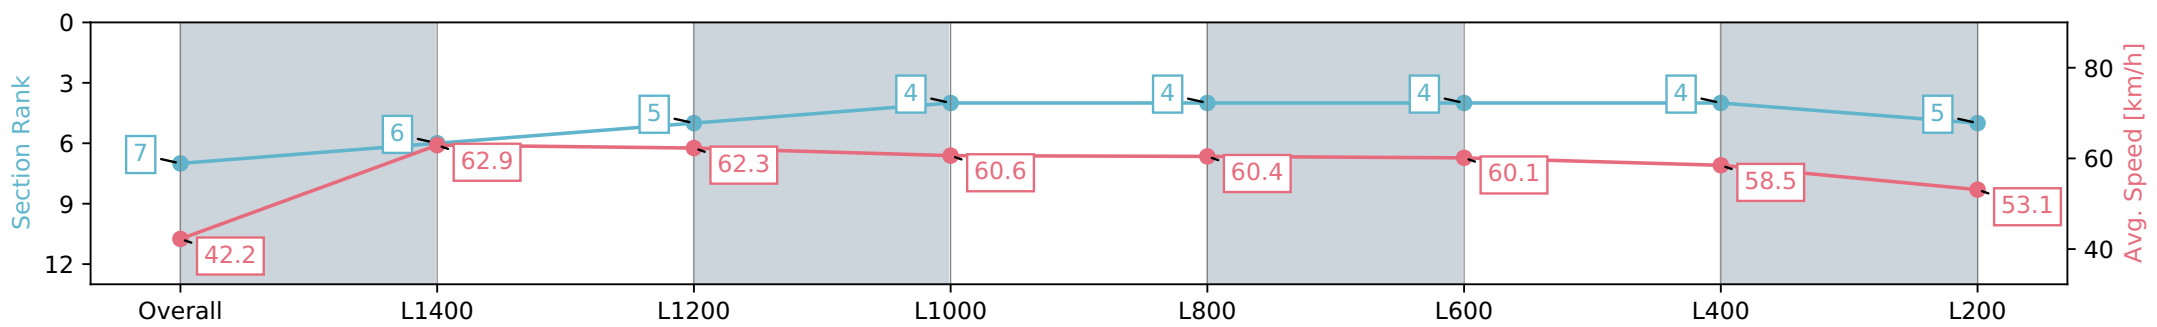

Gawler SA - Professional

Race 7: Knightsbridge Wealth Management Benchmark 56 Handicap - 1522m

08 May 2024 - 3:41PM

Track Rating: Soft 5, Weather: Fine, Rail Position: +7m 800m-400m, +6m Remainder

Section	Overall	L1400	L1200	L1000	L800	L600	L400	L200
Section Times	1:35.73 [7] (0:10.44)	1:25.29 [6] (0:11.48)	1:13.81 [5] (0:11.62)	1:02.19 [4] (0:12.00)	0:50.19 [4] (0:12.07)	0:38.12 [4] (0:12.09)	0:26.03 [4] (0:12.38)	0:13.65 [5] (0:13.65)
Average Speed [km/h]	42.2	62.9	62.3	60.6	60.4	60.1	58.5	53.1
Top Speed [km/h]	60.6	64.9	64.2	61.6	61.9	61.4	61.0	56.2
Avg. Dist. to Rail [m]	6.1	2.9	2.5	3.4	2.3	1.9	4.5	5.2
Avg. Stride Freq. [Hz]	2.3	2.5	2.4	2.3	2.4	2.4	2.4	2.2
Avg. Stride Length [m]	4.9	7.2	7.2	7.2	7.2	6.9	6.9	6.6