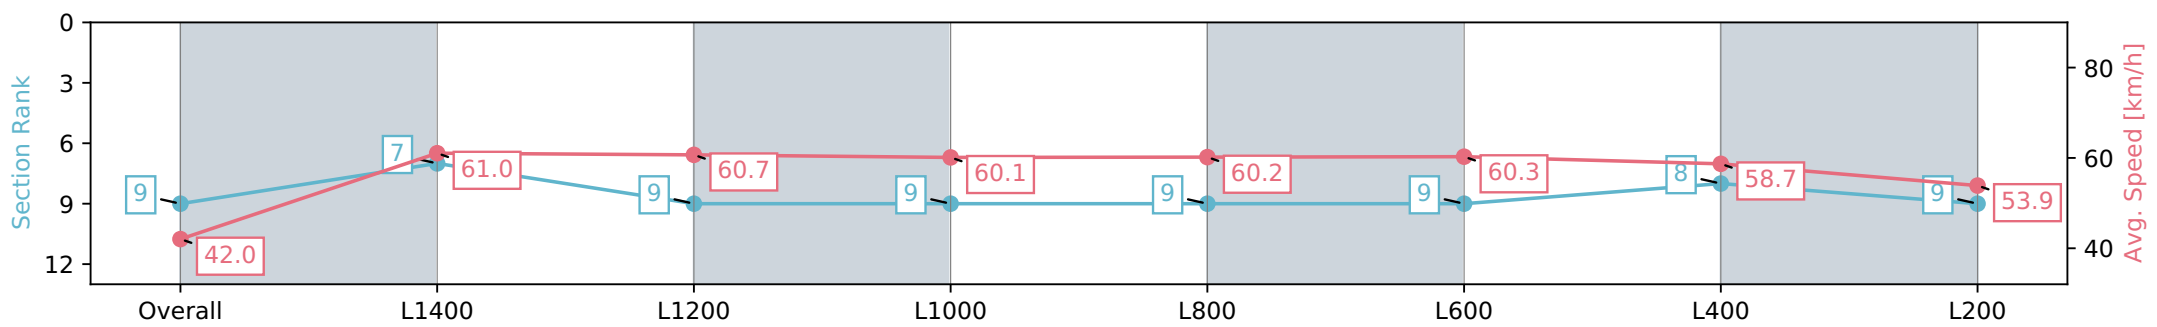

Horse/Jockey Name	ZOFFERELLA/Stacey Metcalfe
Finish Rank	9
Fastest Section Time (Section)	0:11.84 (L1400)
Top Speed [km/h] (Section)	62.0 (L1400)
Race State	Finished

Gawler SA - Professional
Race 7: Knightsbridge Wealth Management Benchmark 56
Handicap - 1522m
08 May 2024 - 3:41PM
Track Rating: Soft 5, Weather: Fine, Rail Position: +7m 800m-400m,
+6m Remainder

Section	Overall	L1400	L1200	L1000	L800	L600	L400	L200
Section Times	1:36.20 [9] (0:10.46)	1:25.74 [7] (0:11.88)	1:13.86 [9] (0:11.84)	1:02.02 [9] (0:12.05)	0:49.97 [9] (0:12.06)	0:37.91 [9] (0:12.10)	0:25.81 [8] (0:12.38)	0:13.43 [9] (0:13.43)
Average Speed [km/h]	42.0	61.0	60.7	60.1	60.2	60.3	58.7	53.9
Top Speed [km/h]	59.4	62.0	61.8	61.2	61.1	60.9	60.7	57.0
Avg. Dist. to Rail [m]	3.4	2.1	1.0	1.8	1.4	3.0	4.6	5.2
Avg. Stride Freq. [Hz]	2.3	2.5	2.5	2.5	2.5	2.5	2.5	2.4
Avg. Stride Length [m]	5.1	6.7	6.7	6.8	6.6	6.7	6.7	6.3

Report Created: Wed 08 May 2024 17:06:34 GMT+10 (Note: Timing is based on positional data)

- [ ] Ranking at each section and finish
- -:-:- No data available at this section
- NA No data available