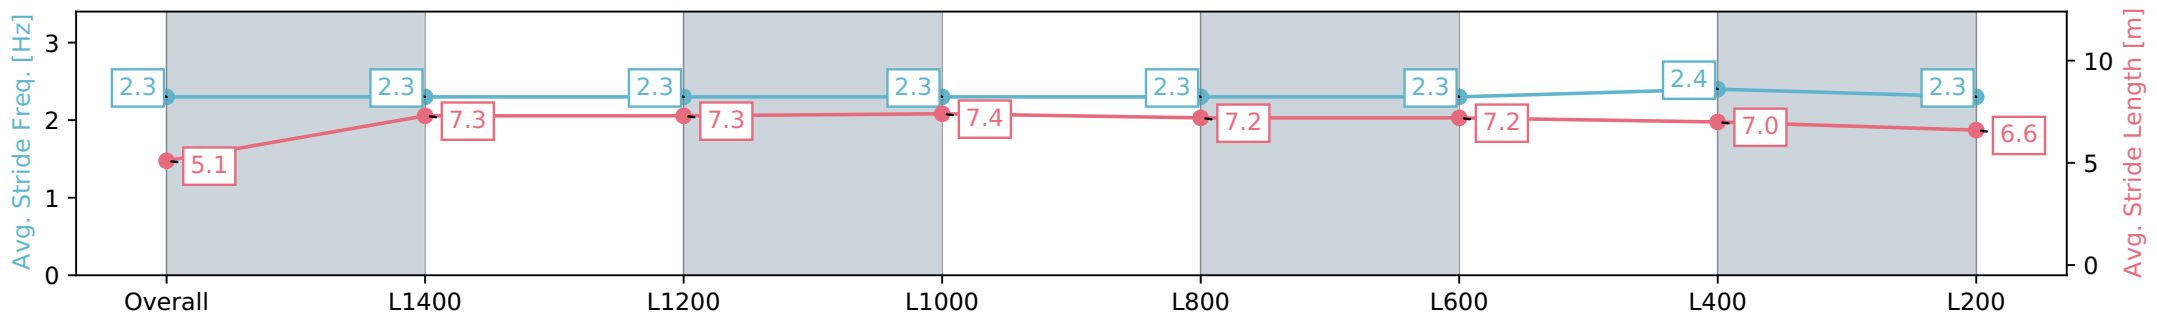

Gawler SA - Professional

Race 7: Knightsbridge Wealth Management Benchmark 56
Handicap - 1522m

08 May 2024 - 3:41PM

Track Rating: Soft 5, Weather: Fine, Rail Position: +7m 800m-400m,
+6m Remainder

Section	Overall	L1400	L1200	L1000	L800	L600	L400	L200
Section Times	1:35.50 [5] (0:10.40)	1:25.10 [5] (0:11.69)	1:13.41 [7] (0:11.77)	1:01.64 [6] (0:11.88)	0:49.76 [6] (0:12.09)	0:37.67 [6] (0:12.11)	0:25.56 [7] (0:12.16)	0:13.40 [6] (0:13.40)
Average Speed [km/h]	42.1	61.9	61.2	60.8	60.6	60.4	59.9	54.1
Top Speed [km/h]	61.0	62.6	63.1	61.7	61.7	61.2	62.1	58.2
Avg. Dist. to Rail [m]	5.3	1.6	0.9	1.8	2.8	3.5	7.5	8.9
Avg. Stride Freq. [Hz]	2.3	2.3	2.3	2.3	2.3	2.3	2.4	2.3
Avg. Stride Length [m]	5.1	7.3	7.3	7.4	7.2	7.2	7.0	6.6

- [] Ranking at each section and finish
- :-:- No data available at this section
- NA No data available

Horse/Jockey Name	FLIGHT DECK/Ivy Lam
Finish Rank	6
Fastest Section Time (Section)	0:11.62 (Overall)
Top Speed [km/h] (Section)	63.5 (L600)
Race State	Finished