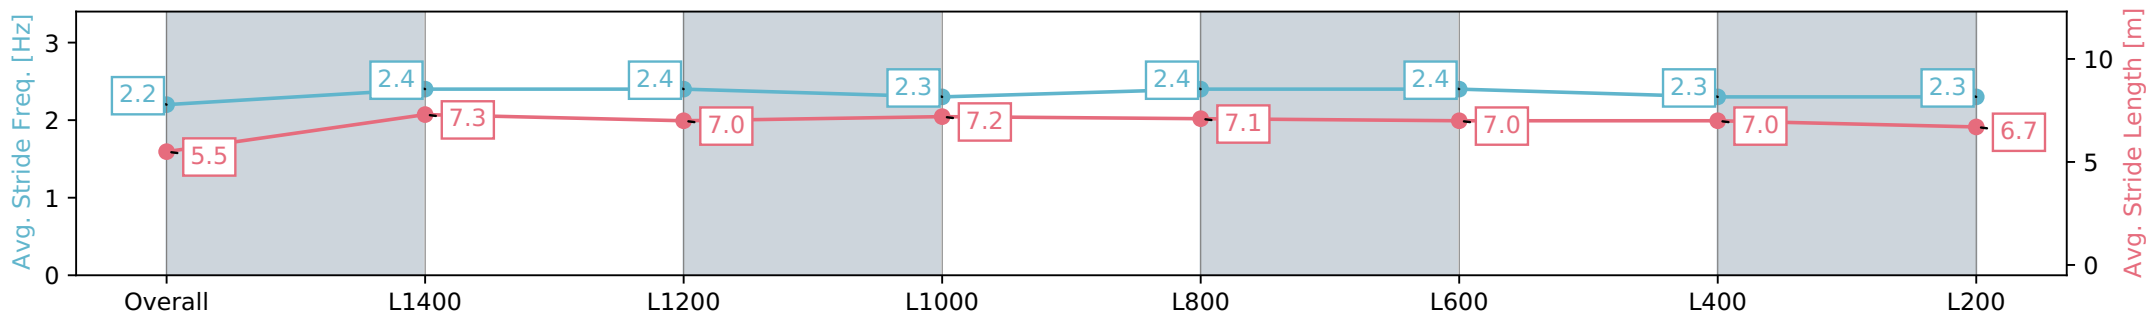

08 May 2024 - 3:41PM

Track Rating: Soft 5, Weather: Fine, Rail Position: +7m 800m-400m,
+6m Remainder

Section	Overall	L1400	L1200	L1000	L800	L600	L400	L200
Section Times	1:34.86 [1] (0:10.04)	1:24.82 [2] (0:11.56)	1:13.26 [2] (0:11.74)	1:01.52 [2] (0:11.92)	0:49.60 [1] (0:12.13)	0:37.47 [1] (0:12.09)	0:25.38 [1] (0:12.17)	0:13.21 [1] (0:13.21)
Average Speed [km/h]	43.9	62.3	61.4	60.6	59.8	59.7	59.2	54.9
Top Speed [km/h]	63.1	63.6	63.0	61.5	61.3	61.7	61.7	57.1
Avg. Dist. to Rail [m]	5.8	1.1	0.3	1.4	1.0	0.4	1.5	2.0
Avg. Stride Freq. [Hz]	2.2	2.4	2.4	2.3	2.4	2.4	2.3	2.3
Avg. Stride Length [m]	5.5	7.3	7.0	7.2	7.1	7.0	7.0	6.7