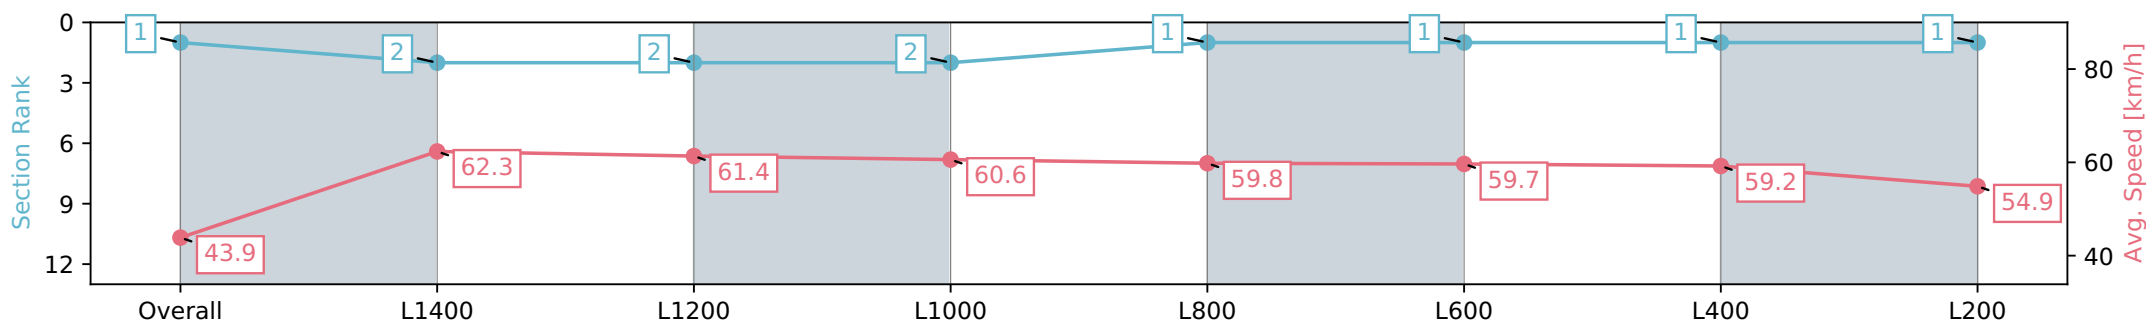

08 May 2024 - 3:41PM

Track Rating: Soft 5, Weather: Fine, Rail Position: +7m 800m-400m,
+6m Remainder

Section	Overall	L1400	L1200	L1000	L800	L600	L400	L200
Section Times	1:34.86 [1] (0:10.04)	1:24.82 [2] (0:11.56)	1:13.26 [2] (0:11.74)	1:01.52 [2] (0:11.92)	0:49.60 [1] (0:12.13)	0:37.47 [1] (0:12.09)	0:25.38 [1] (0:12.17)	0:13.21 [1] (0:13.21)
Average Speed [km/h]	43.9	62.3	61.4	60.6	59.8	59.7	59.2	54.9
Top Speed [km/h]	63.1	63.6	63.0	61.5	61.3	61.7	61.7	57.1
Avg. Dist. to Rail [m]	5.8	1.1	0.3	1.4	1.0	0.4	1.5	2.0
Avg. Stride Freq. [Hz]	2.2	2.4	2.4	2.3	2.4	2.4	2.3	2.3
Avg. Stride Length [m]	5.5	7.3	7.0	7.2	7.1	7.0	7.0	6.7