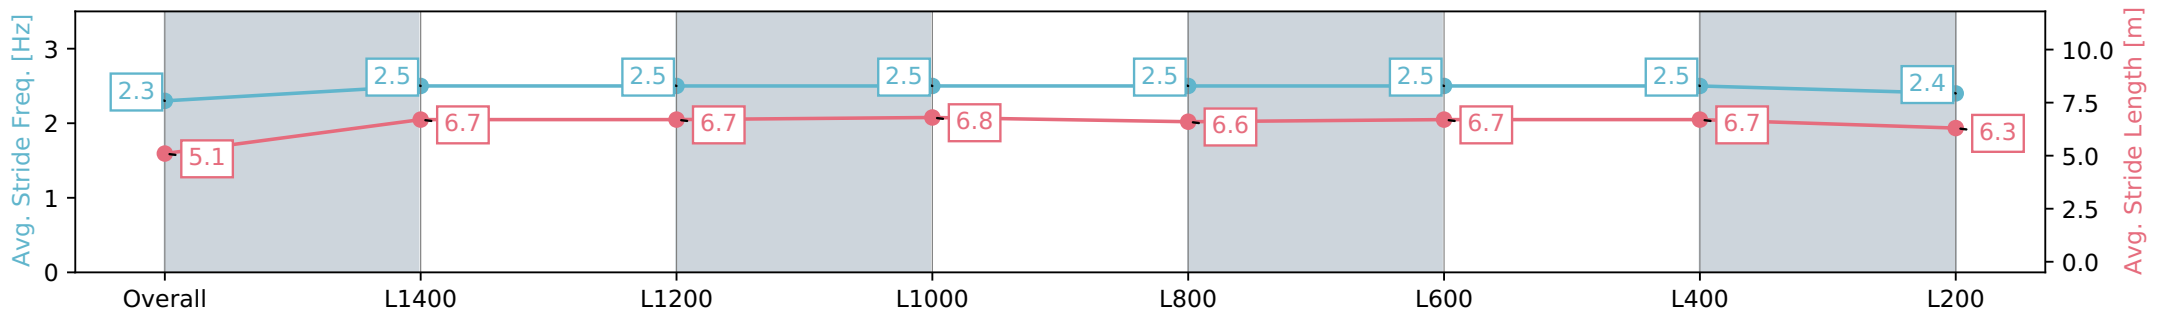

Horse/Jockey Name	ZOFFERELLA/Stacey Metcalfe
Finish Rank	9
Fastest Section Time (Section)	0:11.84 (L1400)
Top Speed [km/h] (Section)	62.0 (L1400)
Race State	Finished

Gawler SA - Professional
Race 7: Knightsbridge Wealth Management Benchmark 56
Handicap - 1522m
08 May 2024 - 3:41PM
Track Rating: Soft 5, Weather: Fine, Rail Position: +7m 800m-400m,
+6m Remainder

Section	Overall	L1400	L1200	L1000	L800	L600	L400	L200
Section Times	1:36.20 [9] (0:10.46)	1:25.74 [7] (0:11.88)	1:13.86 [9] (0:11.84)	1:02.02 [9] (0:12.05)	0:49.97 [9] (0:12.06)	0:37.91 [9] (0:12.10)	0:25.81 [8] (0:12.38)	0:13.43 [9] (0:13.43)
Average Speed [km/h]	42.0	61.0	60.7	60.1	60.2	60.3	58.7	53.9
Top Speed [km/h]	59.4	62.0	61.8	61.2	61.1	60.9	60.7	57.0
Avg. Dist. to Rail [m]	3.4	2.1	1.0	1.8	1.4	3.0	4.6	5.2
Avg. Stride Freq. [Hz]	2.3	2.5	2.5	2.5	2.5	2.5	2.5	2.4
Avg. Stride Length [m]	5.1	6.7	6.7	6.8	6.6	6.7	6.7	6.3

Report Created: Wed 08 May 2024 17:06:34 GMT+10 (Note: Timing is based on positional data)

- [ ] Ranking at each section and finish
- -:-:- No data available at this section
- NA No data available