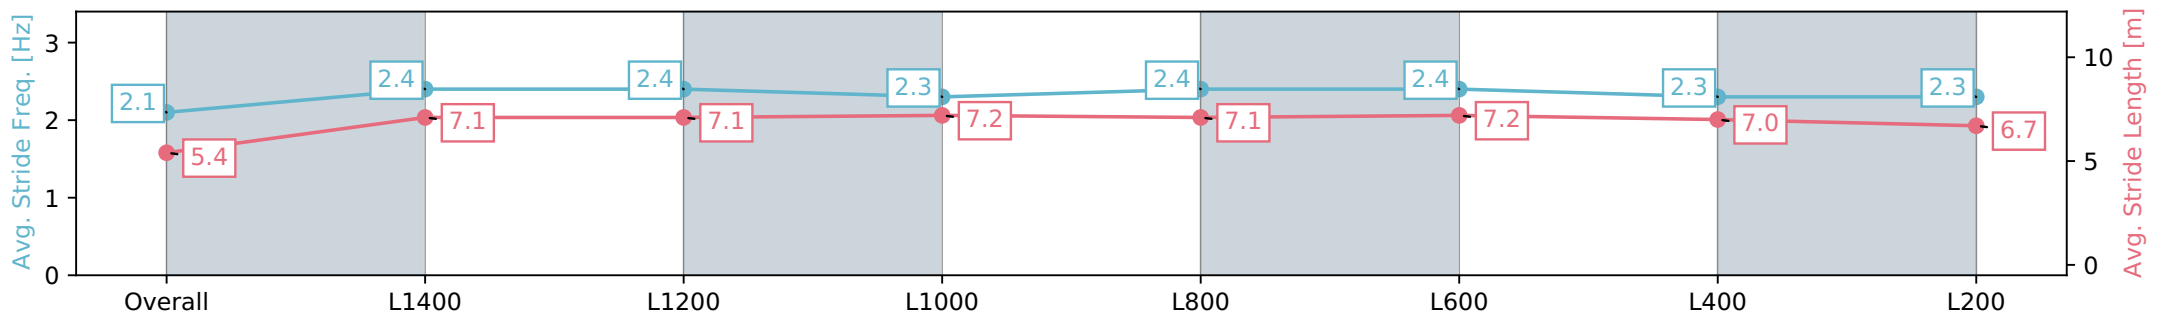

Gawler SA - Professional

Race 7: Knightsbridge Wealth Management Benchmark 56
Handicap - 1522m

08 May 2024 - 3:41PM

Track Rating: Soft 5, Weather: Fine, Rail Position: +7m 800m-400m,
+6m Remainder

Section	Overall	L1400	L1200	L1000	L800	L600	L400	L200
Section Times	1:35.22 [4] (0:10.47)	1:24.75 [8] (0:11.62)	1:13.13 [6] (0:11.92)	1:01.21 [7] (0:11.93)	0:49.28 [7] (0:11.99)	0:37.29 [7] (0:11.82)	0:25.47 [5] (0:12.20)	0:13.27 [4] (0:13.27)
Average Speed [km/h]	42.0	61.9	60.6	60.7	60.5	60.6	59.2	54.9
Top Speed [km/h]	60.1	63.9	61.5	61.5	61.4	61.7	61.2	57.4
Avg. Dist. to Rail [m]	1.7	0.6	1.9	2.8	1.0	1.0	1.8	1.7
Avg. Stride Freq. [Hz]	2.1	2.4	2.4	2.3	2.4	2.4	2.3	2.3
Avg. Stride Length [m]	5.4	7.1	7.1	7.2	7.1	7.2	7.0	6.7