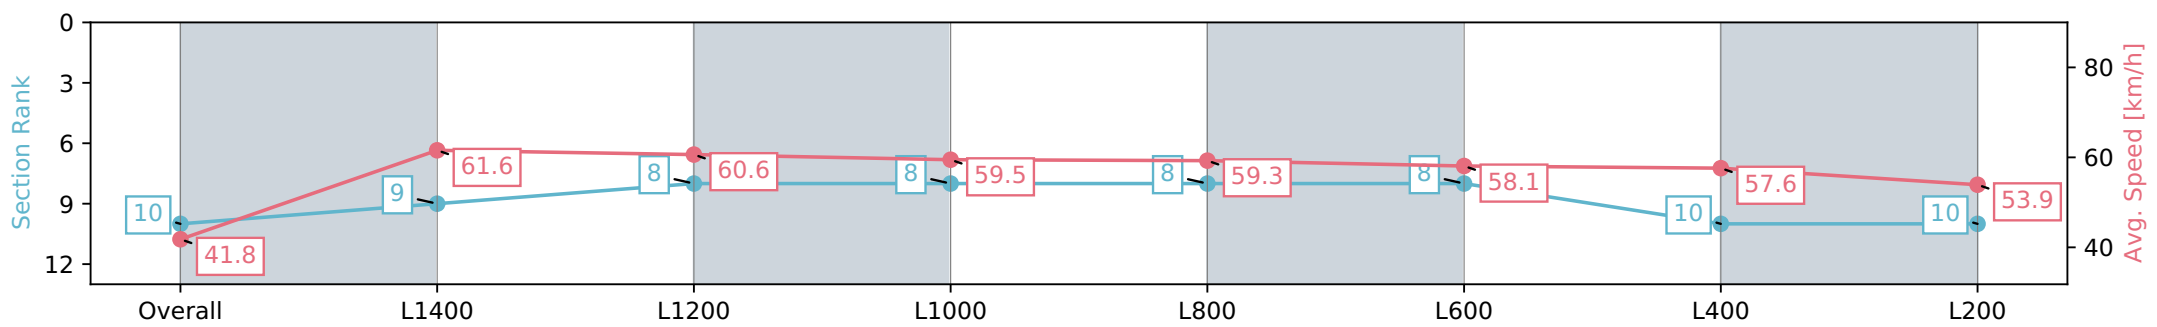

Gawler SA - Professional

Race 7: Knightsbridge Wealth Management Benchmark 56
Handicap - 1522m

08 May 2024 - 3:41PM

Track Rating: Soft 5, Weather: Fine, Rail Position: +7m 800m-400m,
+6m Remainder

Section	Overall	L1400	L1200	L1000	L800	L600	L400	L200
Section Times	1:36.47 [10] (0:10.52)	1:25.95 [9] (0:11.64)	1:14.31 [8] (0:11.89)	1:02.42 [8] (0:12.15)	0:50.27 [8] (0:12.07)	0:38.20 [8] (0:12.28)	0:25.92 [10] (0:12.49)	0:13.43 [10] (0:13.43)
Average Speed [km/h]	41.8	61.6	60.6	59.5	59.3	58.1	57.6	53.9
Top Speed [km/h]	59.9	62.4	61.8	60.2	60.5	58.8	59.3	56.0
Avg. Dist. to Rail [m]	1.2	0.4	0.2	0.8	1.2	1.5	0.5	1.0
Avg. Stride Freq. [Hz]	2.1	2.3	2.2	2.2	2.2	2.2	2.2	2.1
Avg. Stride Length [m]	5.4	7.5	7.5	7.5	7.4	7.3	7.3	6.9