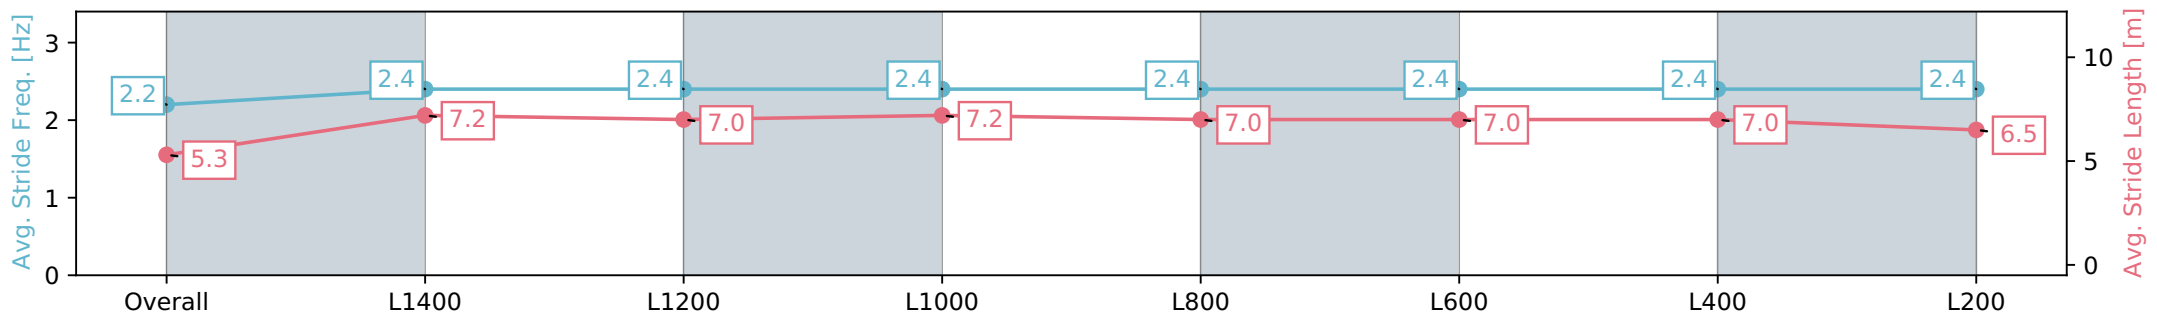

Gawler SA - Professional

Race 7: Knightsbridge Wealth Management Benchmark 56
Handicap - 1522m

08 May 2024 - 3:41PM

Track Rating: Soft 5, Weather: Fine, Rail Position: +7m 800m-400m,
+6m Remainder

Section	Overall	L1400	L1200	L1000	L800	L600	L400	L200
Section Times	1:34.97 [2] (0:10.28)	1:24.69 [4] (0:11.61)	1:13.08 [4] (0:11.81)	1:01.27 [5] (0:11.87)	0:49.40 [5] (0:12.21)	0:37.19 [5] (0:12.04)	0:25.15 [6] (0:12.13)	0:13.02 [3] (0:13.02)
Average Speed [km/h]	42.8	62.0	61.0	60.7	59.2	60.2	59.7	55.9
Top Speed [km/h]	60.9	63.0	62.7	61.7	61.0	61.6	61.1	58.7
Avg. Dist. to Rail [m]	3.3	0.5	0.3	1.1	0.8	1.1	4.0	3.8
Avg. Stride Freq. [Hz]	2.2	2.4	2.4	2.4	2.4	2.4	2.4	2.4
Avg. Stride Length [m]	5.3	7.2	7.0	7.2	7.0	7.0	7.0	6.5