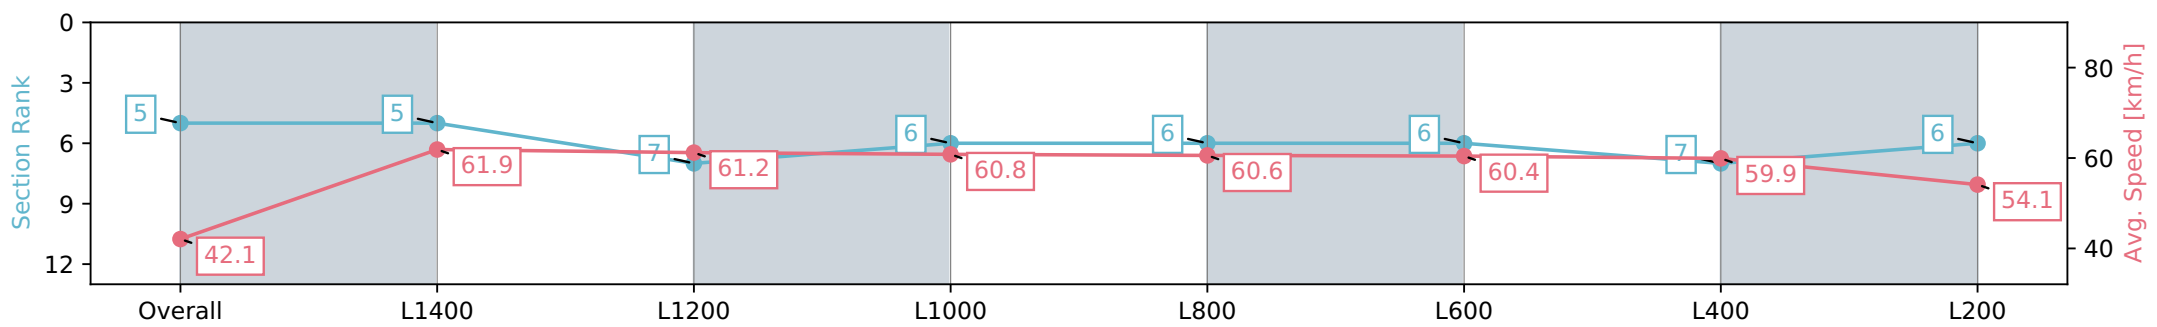

Gawler SA - Professional

Race 7: Knightsbridge Wealth Management Benchmark 56
Handicap - 1522m

08 May 2024 - 3:41PM

Track Rating: Soft 5, Weather: Fine, Rail Position: +7m 800m-400m,
+6m Remainder

Section	Overall	L1400	L1200	L1000	L800	L600	L400	L200
Section Times	1:35.50 [5] (0:10.40)	1:25.10 [5] (0:11.69)	1:13.41 [7] (0:11.77)	1:01.64 [6] (0:11.88)	0:49.76 [6] (0:12.09)	0:37.67 [6] (0:12.11)	0:25.56 [7] (0:12.16)	0:13.40 [6] (0:13.40)
Average Speed [km/h]	42.1	61.9	61.2	60.8	60.6	60.4	59.9	54.1
Top Speed [km/h]	61.0	62.6	63.1	61.7	61.7	61.2	62.1	58.2
Avg. Dist. to Rail [m]	5.3	1.6	0.9	1.8	2.8	3.5	7.5	8.9
Avg. Stride Freq. [Hz]	2.3	2.3	2.3	2.3	2.3	2.3	2.4	2.3
Avg. Stride Length [m]	5.1	7.3	7.3	7.4	7.2	7.2	7.0	6.6

- [] Ranking at each section and finish
- :-:- No data available at this section
- NA No data available

Horse/Jockey Name	FLIGHT DECK/Ivy Lam
Finish Rank	6
Fastest Section Time (Section)	0:11.62 (Overall)
Top Speed [km/h] (Section)	63.5 (L600)
Race State	Finished