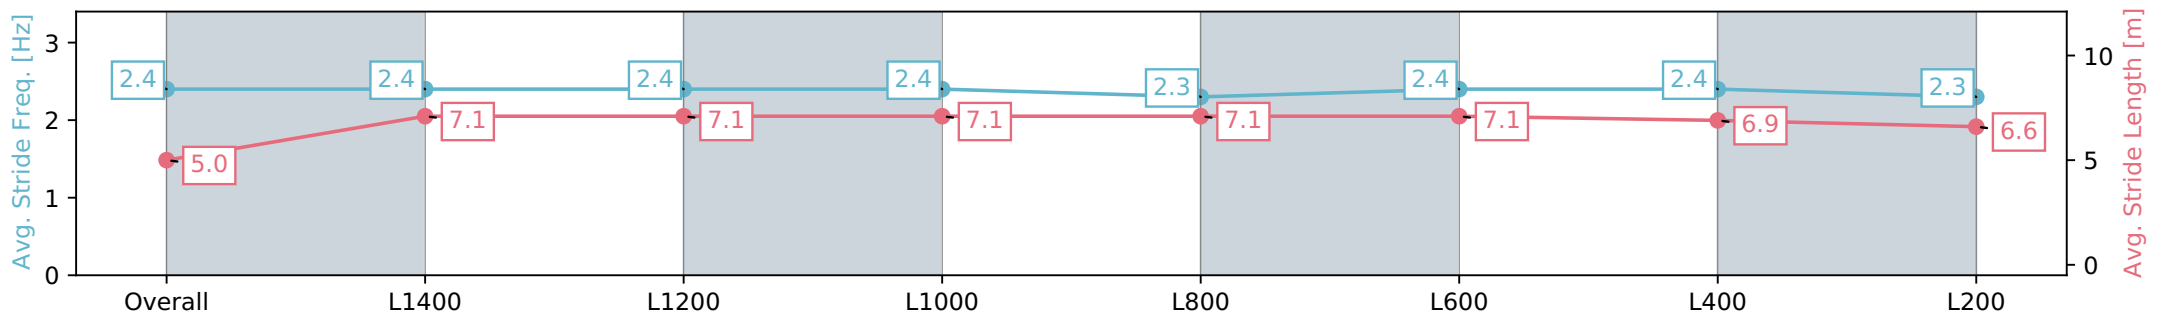

Gawler SA - Professional

Race 7: Knightsbridge Wealth Management Benchmark 56 Handicap - 1522m

08 May 2024 - 3:41PM

Track Rating: Soft 5, Weather: Fine, Rail Position: +7m 800m-400m, +6m Remainder

Section	Overall	L1400	L1200	L1000	L800	L600	L400	L200
Section Times	1:35.08 [3] (0:10.21)	1:24.87 [3] (0:11.55)	1:13.32 [3] (0:11.77)	1:01.55 [3] (0:11.87)	0:49.68 [3] (0:12.18)	0:37.50 [3] (0:12.00)	0:25.50 [3] (0:12.31)	0:13.19 [2] (0:13.19)
Average Speed [km/h]	43.0	62.1	61.2	60.7	59.7	60.5	59.3	54.9
Top Speed [km/h]	61.1	62.7	62.3	61.5	61.0	61.7	60.3	57.6
Avg. Dist. to Rail [m]	1.3	0.8	0.4	0.9	1.4	2.3	4.9	4.6
Avg. Stride Freq. [Hz]	2.4	2.4	2.4	2.4	2.3	2.4	2.4	2.3
Avg. Stride Length [m]	5.0	7.1	7.1	7.1	7.1	7.1	6.9	6.6