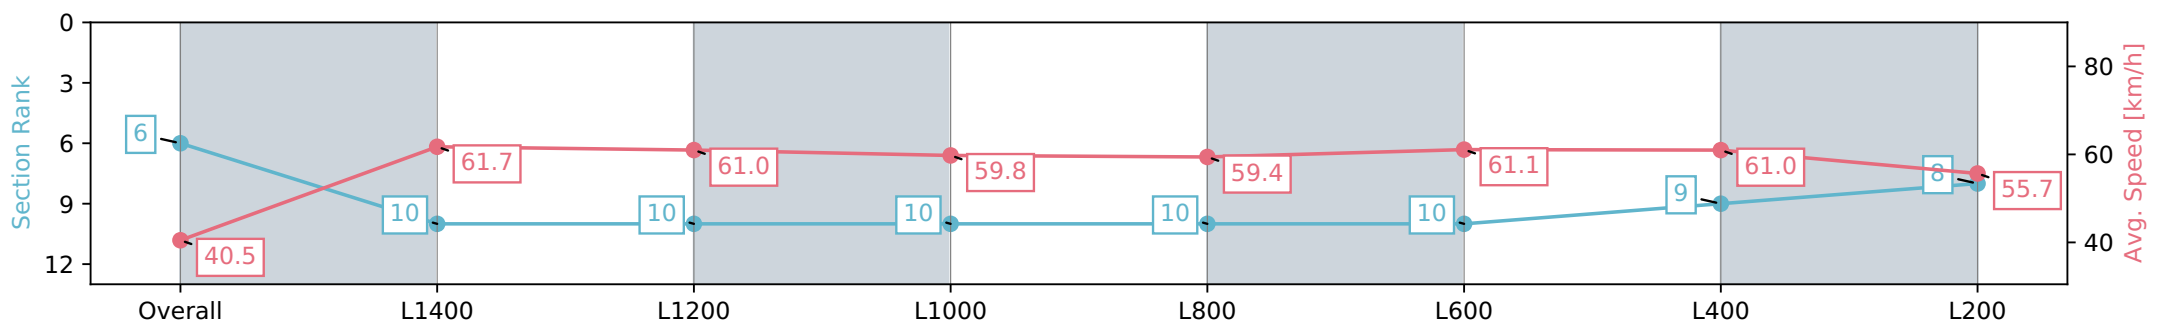

Gawler SA - Professional

Race 7: Knightsbridge Wealth Management Benchmark 56
Handicap - 1522m

08 May 2024 - 3:41PM

Track Rating: Soft 5, Weather: Fine, Rail Position: +7m 800m-400m,
+6m Remainder

Section	Overall	L1400	L1200	L1000	L800	L600	L400	L200
Section Times	1:35.53 [6] (0:10.84)	1:24.69 [10] (0:11.62)	1:13.07 [10] (0:11.83)	1:01.24 [10] (0:12.06)	0:49.18 [10] (0:12.11)	0:37.07 [10] (0:12.01)	0:25.06 [9] (0:12.04)	0:13.02 [8] (0:13.02)
Average Speed [km/h]	40.5	61.7	61.0	59.8	59.4	61.1	61.0	55.7
Top Speed [km/h]	59.3	63.5	63.0	61.4	60.3	63.5	63.1	57.9
Avg. Dist. to Rail [m]	5.9	0.6	0.3	0.4	0.2	4.0	9.7	11.8
Avg. Stride Freq. [Hz]	2.1	2.4	2.3	2.3	2.3	2.4	2.4	2.3
Avg. Stride Length [m]	5.2	7.3	7.2	7.3	7.2	7.2	7.1	6.8