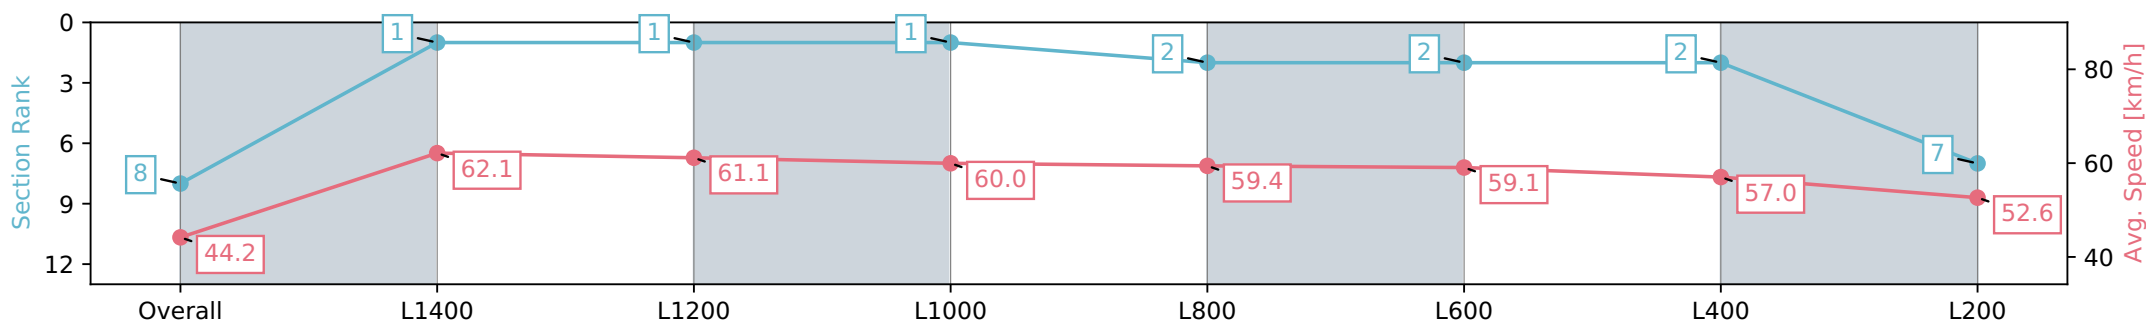

Gawler SA - Professional

Race 7: Knightsbridge Wealth Management Benchmark 56
Handicap - 1522m

08 May 2024 - 3:41PM

Track Rating: Soft 5, Weather: Fine, Rail Position: +7m 800m-400m,
+6m Remainder

Section	Overall	L1400	L1200	L1000	L800	L600	L400	L200
Section Times	1:35.96 [8] (0:09.93)	1:26.03 [1] (0:11.56)	1:14.47 [1] (0:11.79)	1:02.68 [1] (0:12.02)	0:50.66 [2] (0:12.09)	0:38.57 [2] (0:12.17)	0:26.40 [2] (0:12.59)	0:13.81 [7] (0:13.81)
Average Speed [km/h]	44.2	62.1	61.1	60.0	59.4	59.1	57.0	52.6
Top Speed [km/h]	62.9	63.2	62.1	61.6	60.5	59.6	58.7	54.8
Avg. Dist. to Rail [m]	1.6	0.7	0.5	1.0	0.4	0.8	0.4	1.1
Avg. Stride Freq. [Hz]	2.2	2.3	2.3	2.3	2.3	2.3	2.3	2.2
Avg. Stride Length [m]	5.5	7.4	7.4	7.3	7.3	7.1	7.0	6.7