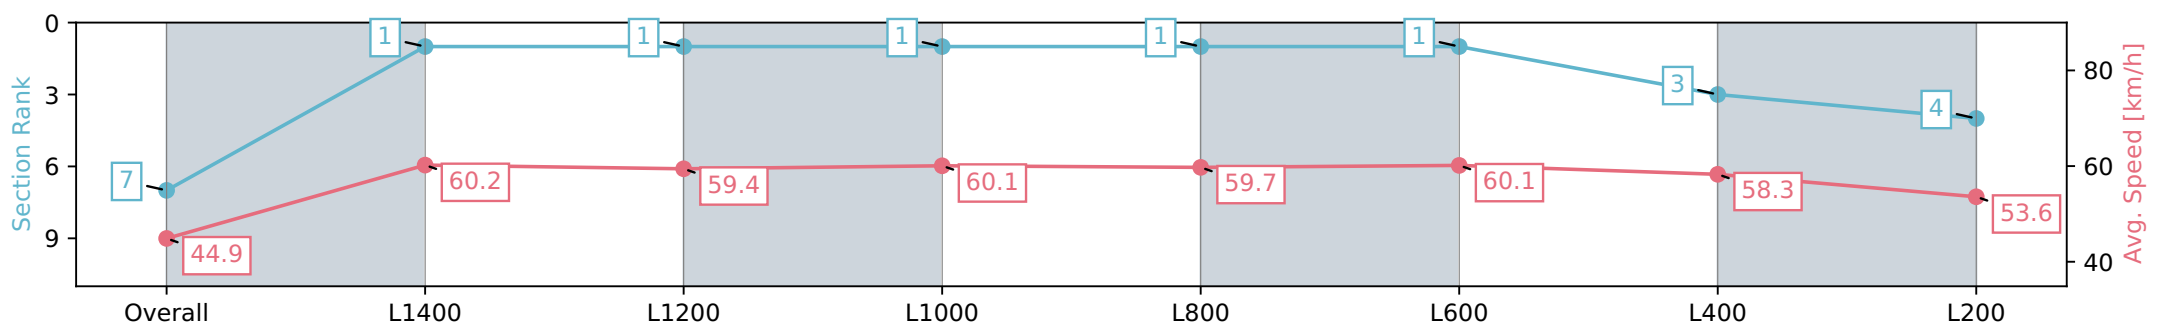

Gawler SA - Professional

Race 6: Sportsbet Jockey Watch Benchmark 56 Handicap - 1522m

08 May 2024 - 3:05PM

Track Rating: Soft 5, Weather: Fine, Rail Position: +7m 800m-400m, +6m Remainder

Section	Overall	L1400	L1200	L1000	L800	L600	L400	L200
Section Times	1:35.98 [7] (0:09.80)	1:26.18 [1] (0:11.97)	1:14.21 [1] (0:12.10)	1:02.11 [1] (0:12.01)	0:50.10 [1] (0:12.13)	0:37.97 [1] (0:12.01)	0:25.96 [3] (0:12.47)	0:13.49 [4] (0:13.49)
Average Speed [km/h]	44.9	60.2	59.4	60.1	59.7	60.1	58.3	53.6
Top Speed [km/h]	60.7	61.5	60.1	60.5	60.6	61.3	59.9	56.4
Avg. Dist. to Rail [m]	4.4	0.8	0.2	0.4	0.9	1.7	2.8	3.3
Avg. Stride Freq. [Hz]	2.2	2.3	2.3	2.2	2.3	2.3	2.3	2.2
Avg. Stride Length [m]	5.4	7.4	7.3	7.5	7.3	7.3	7.2	6.7

[] Ranking at each section and finish
 -:-:- No data available at this section
 NA No data available

Horse/Jockey Name	SEPORIA/Kayla Crowther
Finish Rank	8
Fastest Section Time (Section)	0:11.97 (L1200)
Top Speed [km/h] (Section)	62.2 (L800)
Race State	Finished