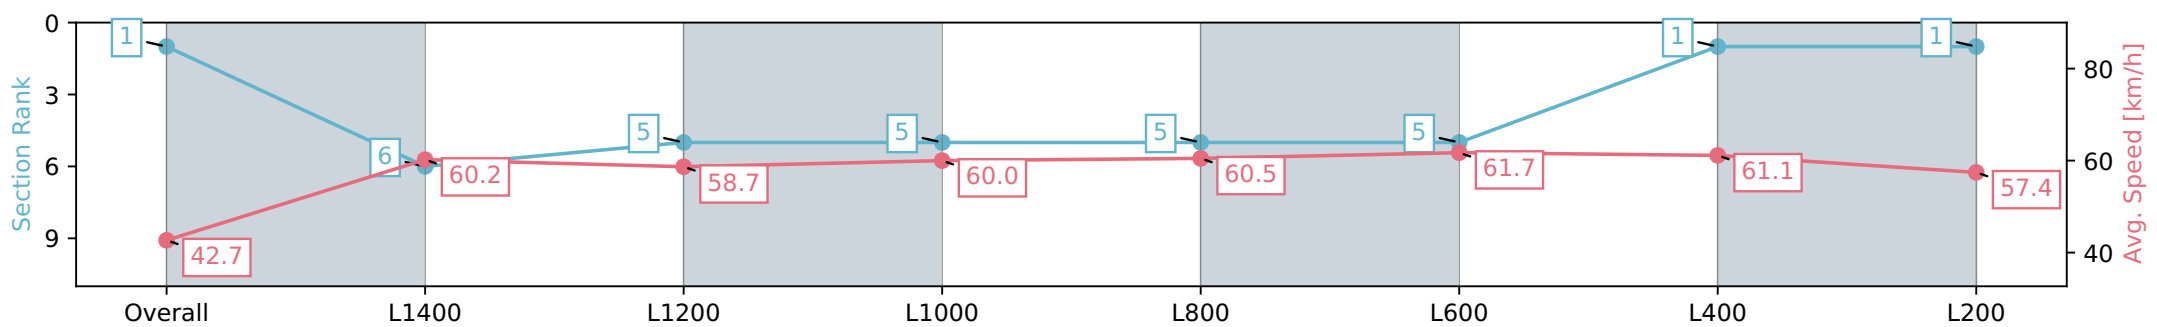

08 May 2024 - 3:05PM

Track Rating: Soft 5, Weather: Fine, Rail Position: +7m 800m-400m, +6m Remainder

Section	Overall	L1400	L1200	L1000	L800	L600	L400	L200
Section Times	1:34.44 [1] (0:10.27)	1:24.17 [6] (0:11.95)	1:12.22 [5] (0:12.28)	0:59.93 [5] (0:11.94)	0:47.99 [5] (0:11.85)	0:36.14 [5] (0:11.71)	0:24.43 [1] (0:11.78)	0:12.65 [1] (0:12.65)
Average Speed [km/h]	42.7	60.2	58.7	60.0	60.5	61.7	61.1	57.4
Top Speed [km/h]	60.7	62.4	59.8	61.9	62.7	62.9	62.4	59.7
Avg. Dist. to Rail [m]	2.6	0.3	0.5	0.4	0.7	0.5	0.8	0.5
Avg. Stride Freq. [Hz]	2.2	2.4	2.3	2.3	2.4	2.4	2.4	2.4
Avg. Stride Length [m]	5.2	7.1	7.0	7.2	7.1	7.0	7.0	6.7