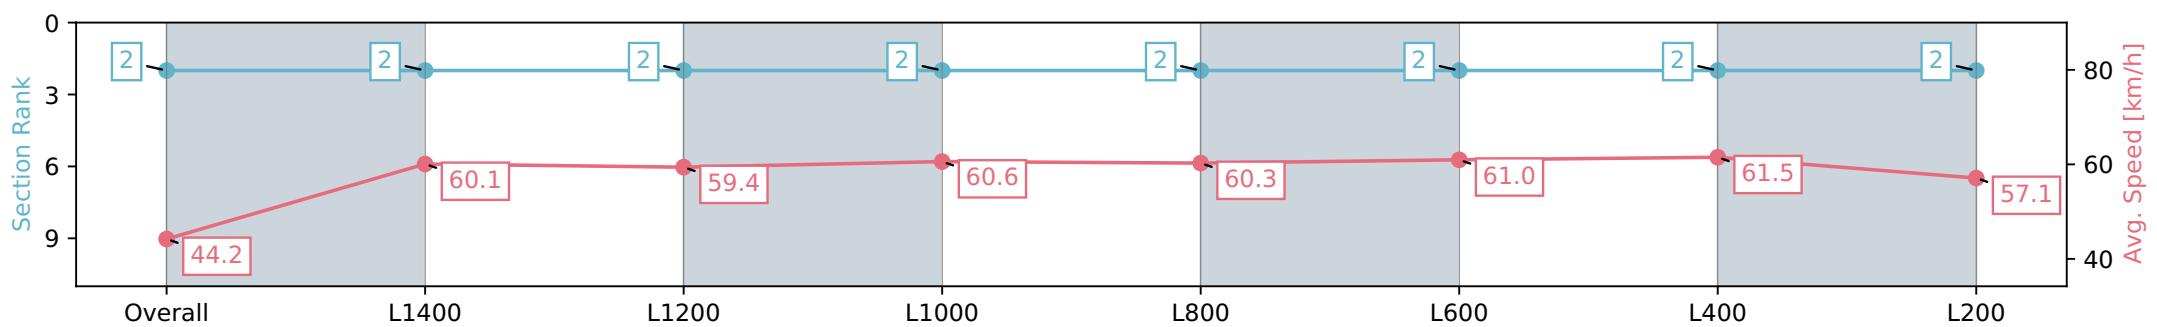

Gawler SA - Professional

Race 6: Sportsbet Jockey Watch Benchmark 56 Handicap - 1522m

08 May 2024 - 3:05PM

Track Rating: Soft 5, Weather: Fine, Rail Position: +7m 800m-400m, +6m Remainder

Section	Overall	L1400	L1200	L1000	L800	L600	L400	L200
Section Times	1:34.47 [2] (0:09.93)	1:24.54 [2] (0:12.03)	1:12.51 [2] (0:12.15)	1:00.36 [2] (0:11.93)	0:48.43 [2] (0:12.00)	0:36.43 [2] (0:11.97)	0:24.46 [2] (0:11.83)	0:12.63 [2] (0:12.63)
Average Speed [km/h]	44.2	60.1	59.4	60.6	60.3	61.0	61.5	57.1
Top Speed [km/h]	60.3	61.1	59.9	61.4	61.2	62.3	62.6	59.3
Avg. Dist. to Rail [m]	8.5	2.2	0.8	1.2	1.1	2.9	4.2	4.6
Avg. Stride Freq. [Hz]	2.2	2.4	2.4	2.4	2.4	2.4	2.4	2.3
Avg. Stride Length [m]	5.3	7.0	6.9	7.1	7.0	7.0	7.1	6.8