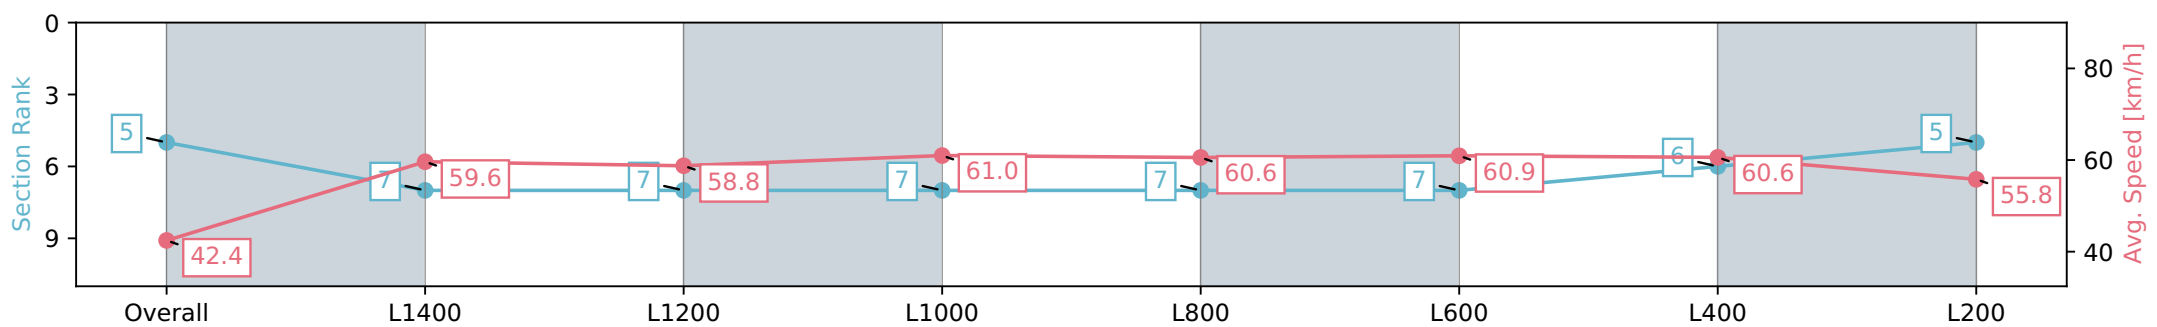

Gawler SA - Professional

Race 6: Sportsbet Jockey Watch Benchmark 56 Handicap - 1522m

08 May 2024 - 3:05PM

Track Rating: Soft 5, Weather: Fine, Rail Position: +7m 800m-400m, +6m Remainder

Section	Overall	L1400	L1200	L1000	L800	L600	L400	L200
Section Times	1:35.57 [5] (0:10.34)	1:25.23 [7] (0:12.11)	1:13.12 [7] (0:12.24)	1:00.88 [7] (0:11.87)	0:49.01 [7] (0:12.03)	0:36.98 [7] (0:11.96)	0:25.02 [6] (0:12.02)	0:13.00 [5] (0:13.00)
Average Speed [km/h]	42.4	59.6	58.8	61.0	60.6	60.9	60.6	55.8
Top Speed [km/h]	58.2	61.1	59.6	61.7	61.6	61.8	62.0	58.3
Avg. Dist. to Rail [m]	5.6	1.4	0.9	1.4	2.1	2.9	4.9	7.0
Avg. Stride Freq. [Hz]	2.1	2.3	2.3	2.3	2.3	2.3	2.3	2.3
Avg. Stride Length [m]	5.3	7.3	7.2	7.5	7.3	7.3	7.3	6.8