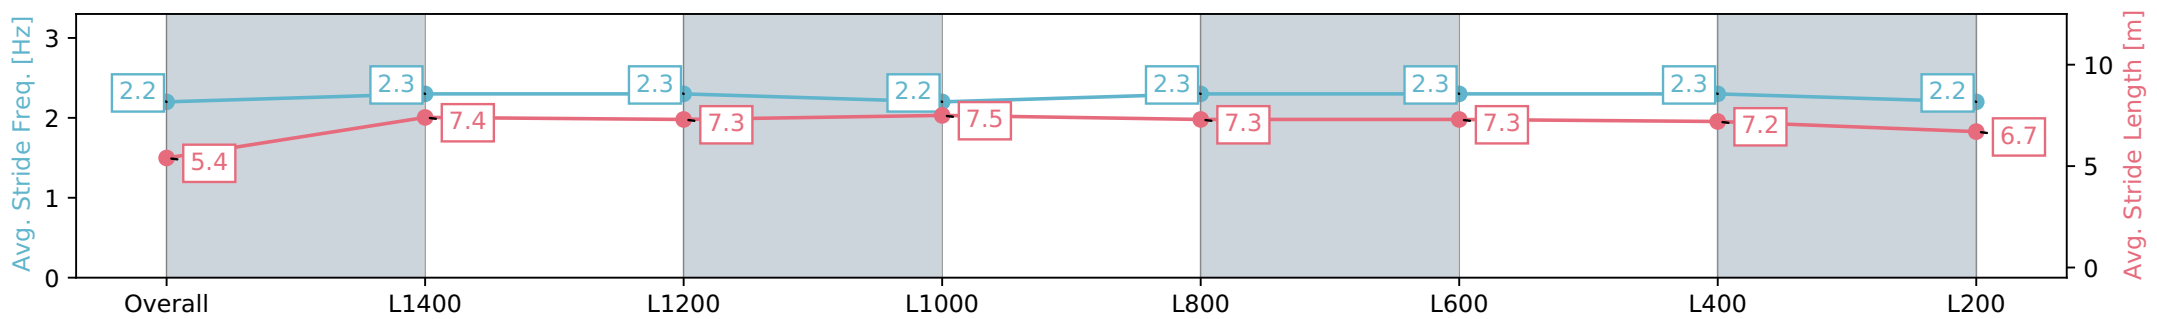

Gawler SA - Professional

Race 6: Sportsbet Jockey Watch Benchmark 56 Handicap - 1522m

08 May 2024 - 3:05PM

Track Rating: Soft 5, Weather: Fine, Rail Position: +7m 800m-400m, +6m Remainder

Section	Overall	L1400	L1200	L1000	L800	L600	L400	L200
Section Times	1:35.98 [7] (0:09.80)	1:26.18 [1] (0:11.97)	1:14.21 [1] (0:12.10)	1:02.11 [1] (0:12.01)	0:50.10 [1] (0:12.13)	0:37.97 [1] (0:12.01)	0:25.96 [3] (0:12.47)	0:13.49 [4] (0:13.49)
Average Speed [km/h]	44.9	60.2	59.4	60.1	59.7	60.1	58.3	53.6
Top Speed [km/h]	60.7	61.5	60.1	60.5	60.6	61.3	59.9	56.4
Avg. Dist. to Rail [m]	4.4	0.8	0.2	0.4	0.9	1.7	2.8	3.3
Avg. Stride Freq. [Hz]	2.2	2.3	2.3	2.2	2.3	2.3	2.3	2.2
Avg. Stride Length [m]	5.4	7.4	7.3	7.5	7.3	7.3	7.2	6.7

[] Ranking at each section and finish
 -:-:- No data available at this section
 NA No data available

Horse/Jockey Name	SEPORIA/Kayla Crowther
Finish Rank	8
Fastest Section Time (Section)	0:11.97 (L1200)
Top Speed [km/h] (Section)	62.2 (L800)
Race State	Finished