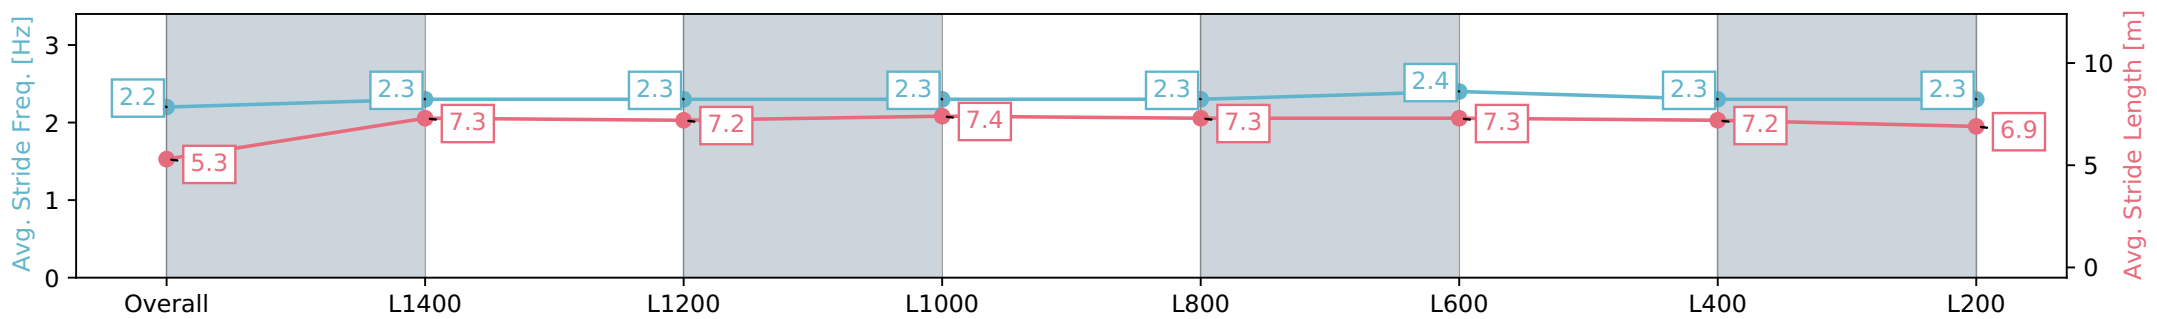

Gawler SA - Professional

Race 6: Sportsbet Jockey Watch Benchmark 56 Handicap - 1522m

08 May 2024 - 3:05PM

Track Rating: Soft 5, Weather: Fine, Rail Position: +7m 800m-400m, +6m Remainder

Section	Overall	L1400	L1200	L1000	L800	L600	L400	L200
Section Times	1:34.83 [3] (0:10.04)	1:24.79 [3] (0:12.10)	1:12.69 [3] (0:12.11)	1:00.58 [3] (0:11.89)	0:48.69 [3] (0:12.02)	0:36.67 [3] (0:11.94)	0:24.73 [4] (0:12.06)	0:12.67 [3] (0:12.67)
Average Speed [km/h]	44.0	59.4	59.2	60.6	60.2	61.4	60.3	57.2
Top Speed [km/h]	59.0	60.6	59.9	61.5	61.1	62.8	62.2	59.3
Avg. Dist. to Rail [m]	1.3	0.7	1.2	0.3	1.0	4.0	5.7	4.8
Avg. Stride Freq. [Hz]	2.2	2.3	2.3	2.3	2.3	2.4	2.3	2.3
Avg. Stride Length [m]	5.3	7.3	7.2	7.4	7.3	7.3	7.2	6.9