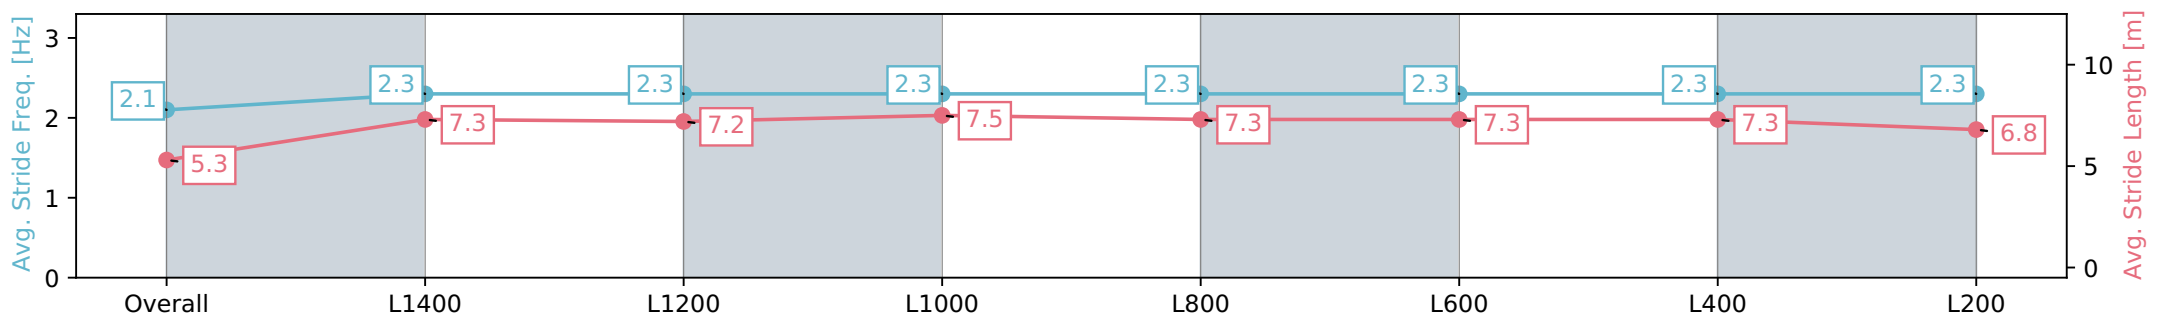

Gawler SA - Professional

Race 6: Sportsbet Jockey Watch Benchmark 56 Handicap - 1522m

08 May 2024 - 3:05PM

Track Rating: Soft 5, Weather: Fine, Rail Position: +7m 800m-400m, +6m Remainder

Section	Overall	L1400	L1200	L1000	L800	L600	L400	L200
Section Times	1:35.57 [5] (0:10.34)	1:25.23 [7] (0:12.11)	1:13.12 [7] (0:12.24)	1:00.88 [7] (0:11.87)	0:49.01 [7] (0:12.03)	0:36.98 [7] (0:11.96)	0:25.02 [6] (0:12.02)	0:13.00 [5] (0:13.00)
Average Speed [km/h]	42.4	59.6	58.8	61.0	60.6	60.9	60.6	55.8
Top Speed [km/h]	58.2	61.1	59.6	61.7	61.6	61.8	62.0	58.3
Avg. Dist. to Rail [m]	5.6	1.4	0.9	1.4	2.1	2.9	4.9	7.0
Avg. Stride Freq. [Hz]	2.1	2.3	2.3	2.3	2.3	2.3	2.3	2.3
Avg. Stride Length [m]	5.3	7.3	7.2	7.5	7.3	7.3	7.3	6.8