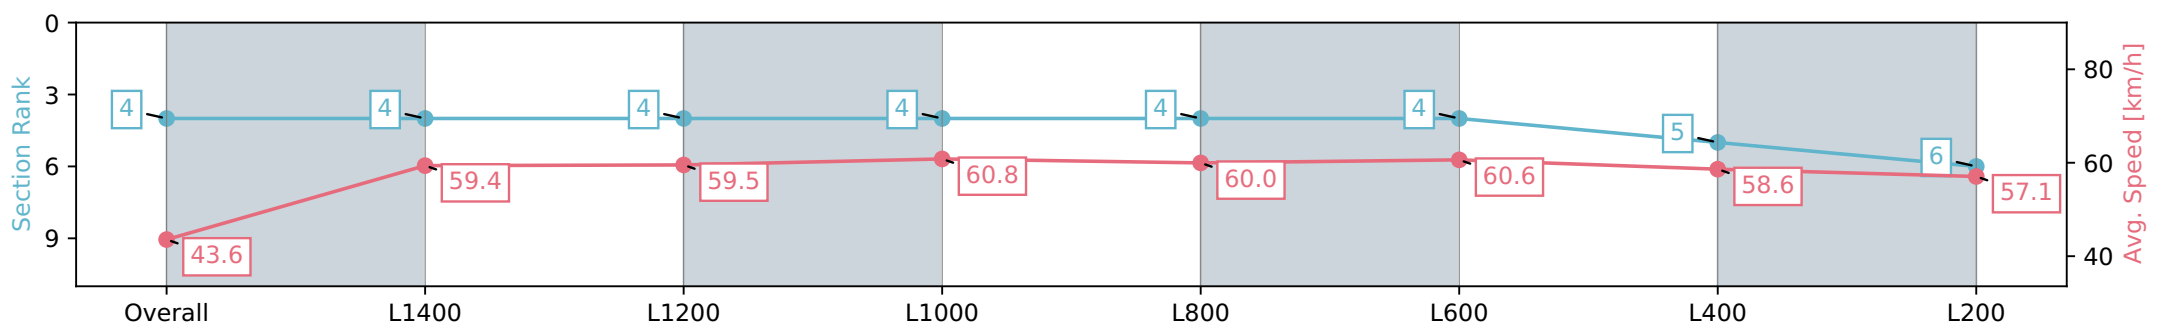

Gawler SA - Professional

Race 6: Sportsbet Jockey Watch Benchmark 56 Handicap - 1522m

08 May 2024 - 3:05PM

Track Rating: Soft 5, Weather: Fine, Rail Position: +7m 800m-400m, +6m Remainder

Section	Overall	L1400	L1200	L1000	L800	L600	L400	L200
Section Times	1:35.54 [4] (0:10.09)	1:25.45 [4] (0:12.11)	1:13.34 [4] (0:12.13)	1:01.21 [4] (0:11.82)	0:49.39 [4] (0:12.12)	0:37.27 [4] (0:12.14)	0:25.13 [5] (0:12.39)	0:12.74 [6] (0:12.74)
Average Speed [km/h]	43.6	59.4	59.5	60.8	60.0	60.6	58.6	57.1
Top Speed [km/h]	58.6	60.4	60.3	61.9	61.8	61.4	60.2	58.8
Avg. Dist. to Rail [m]	2.7	0.8	0.7	0.5	2.2	4.5	5.8	5.1
Avg. Stride Freq. [Hz]	2.3	2.4	2.4	2.4	2.4	2.4	2.4	2.3
Avg. Stride Length [m]	5.1	6.8	6.9	7.1	7.0	7.1	6.9	6.7