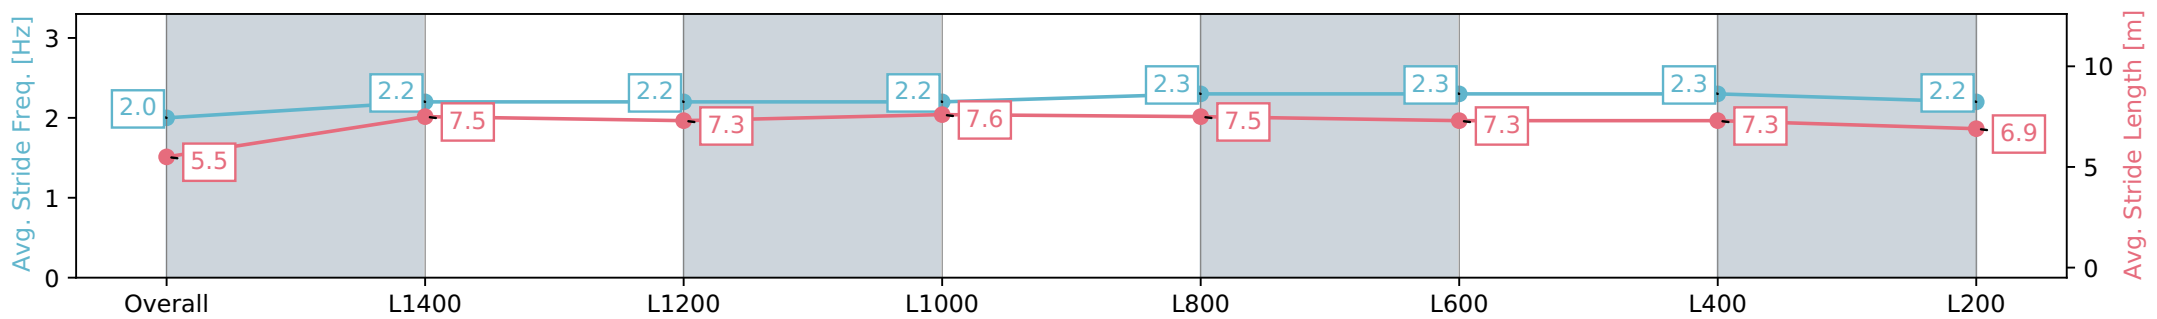

Gawler SA - Professional

Race 6: Sportsbet Jockey Watch Benchmark 56 Handicap - 1522m

08 May 2024 - 3:05PM

Track Rating: Soft 5, Weather: Fine, Rail Position: +7m 800m-400m, +6m Remainder

Section	Overall	L1400	L1200	L1000	L800	L600	L400	L200
Section Times	1:35.85 [6] (0:10.57)	1:25.27 [8] (0:12.03)	1:13.24 [8] (0:12.32)	1:00.92 [8] (0:11.88)	0:49.04 [8] (0:11.92)	0:37.12 [8] (0:12.00)	0:25.12 [8] (0:12.21)	0:12.91 [7] (0:12.91)
Average Speed [km/h]	41.5	59.9	58.3	60.9	61.1	60.6	59.6	56.2
Top Speed [km/h]	60.5	61.5	60.6	62.5	62.3	61.5	61.5	58.4
Avg. Dist. to Rail [m]	3.8	0.6	0.3	1.0	1.6	2.8	4.0	2.7
Avg. Stride Freq. [Hz]	2.0	2.2	2.2	2.2	2.3	2.3	2.3	2.2
Avg. Stride Length [m]	5.5	7.5	7.3	7.6	7.5	7.3	7.3	6.9