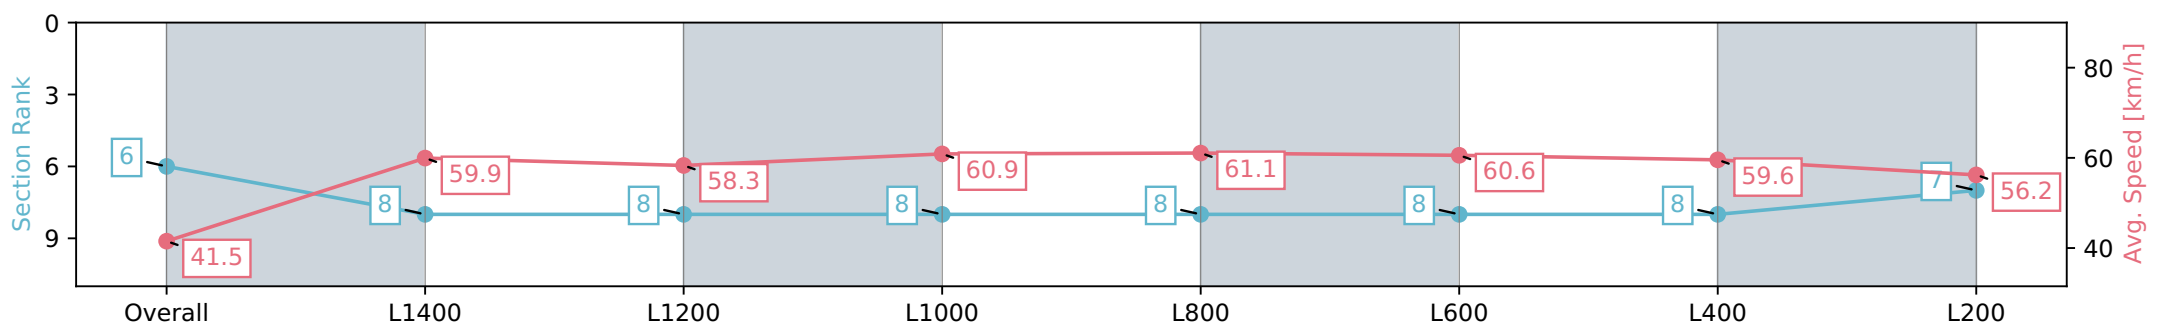

Gawler SA - Professional

Race 6: Sportsbet Jockey Watch Benchmark 56 Handicap - 1522m

08 May 2024 - 3:05PM

Track Rating: Soft 5, Weather: Fine, Rail Position: +7m 800m-400m, +6m Remainder

Section	Overall	L1400	L1200	L1000	L800	L600	L400	L200
Section Times	1:35.85 [6] (0:10.57)	1:25.27 [8] (0:12.03)	1:13.24 [8] (0:12.32)	1:00.92 [8] (0:11.88)	0:49.04 [8] (0:11.92)	0:37.12 [8] (0:12.00)	0:25.12 [8] (0:12.21)	0:12.91 [7] (0:12.91)
Average Speed [km/h]	41.5	59.9	58.3	60.9	61.1	60.6	59.6	56.2
Top Speed [km/h]	60.5	61.5	60.6	62.5	62.3	61.5	61.5	58.4
Avg. Dist. to Rail [m]	3.8	0.6	0.3	1.0	1.6	2.8	4.0	2.7
Avg. Stride Freq. [Hz]	2.0	2.2	2.2	2.2	2.3	2.3	2.3	2.2
Avg. Stride Length [m]	5.5	7.5	7.3	7.6	7.5	7.3	7.3	6.9