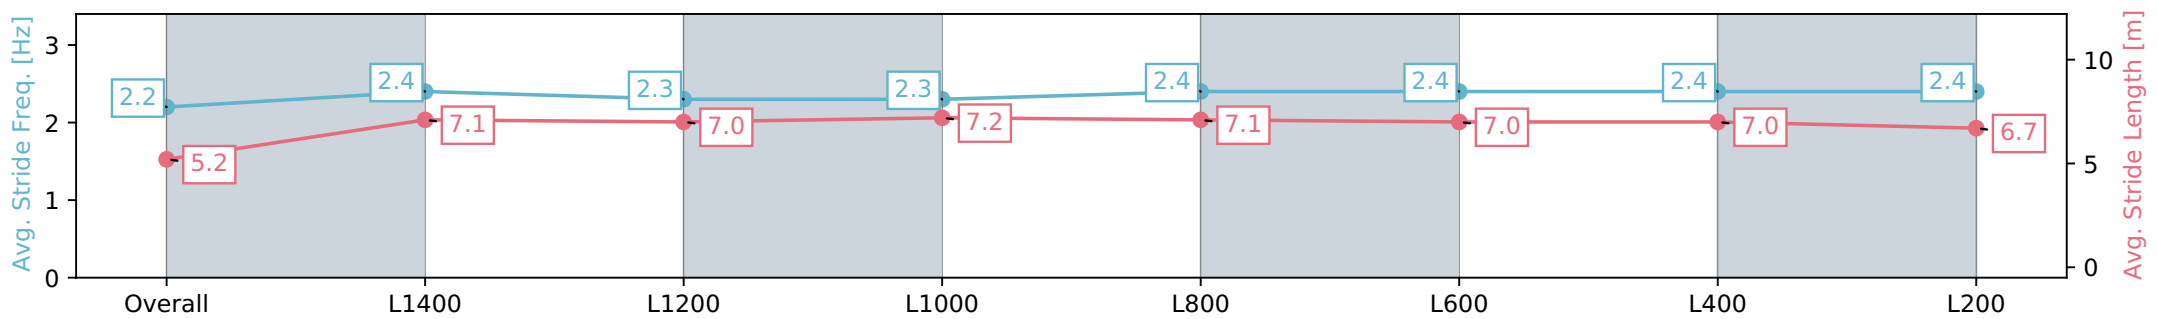

08 May 2024 - 3:05PM

Track Rating: Soft 5, Weather: Fine, Rail Position: +7m 800m-400m, +6m Remainder

Section	Overall	L1400	L1200	L1000	L800	L600	L400	L200
Section Times	1:34.44 [1] (0:10.27)	1:24.17 [6] (0:11.95)	1:12.22 [5] (0:12.28)	0:59.93 [5] (0:11.94)	0:47.99 [5] (0:11.85)	0:36.14 [5] (0:11.71)	0:24.43 [1] (0:11.78)	0:12.65 [1] (0:12.65)
Average Speed [km/h]	42.7	60.2	58.7	60.0	60.5	61.7	61.1	57.4
Top Speed [km/h]	60.7	62.4	59.8	61.9	62.7	62.9	62.4	59.7
Avg. Dist. to Rail [m]	2.6	0.3	0.5	0.4	0.7	0.5	0.8	0.5
Avg. Stride Freq. [Hz]	2.2	2.4	2.3	2.3	2.4	2.4	2.4	2.4
Avg. Stride Length [m]	5.2	7.1	7.0	7.2	7.1	7.0	7.0	6.7