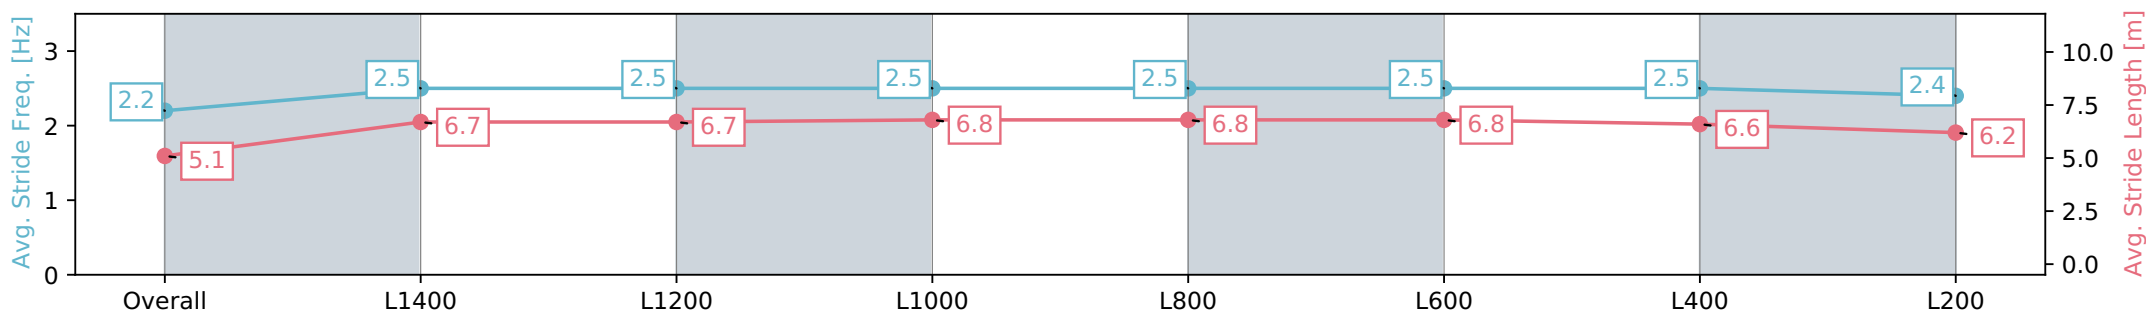

Gawler SA - Professional

Race 6: Sportsbet Jockey Watch Benchmark 56 Handicap - 1522m

08 May 2024 - 3:05PM

Track Rating: Soft 5, Weather: Fine, Rail Position: +7m 800m-400m, +6m Remainder

Section	Overall	L1400	L1200	L1000	L800	L600	L400	L200
Section Times	1:35.98 [7] (0:09.80)	1:26.18 [1] (0:11.97)	1:14.21 [1] (0:12.10)	1:02.11 [1] (0:12.01)	0:50.10 [1] (0:12.13)	0:37.97 [1] (0:12.01)	0:25.96 [3] (0:12.47)	0:13.49 [4] (0:13.49)
Average Speed [km/h]	44.9	60.2	59.4	60.1	59.7	60.1	58.3	53.6
Top Speed [km/h]	60.7	61.5	60.1	60.5	60.6	61.3	59.9	56.4
Avg. Dist. to Rail [m]	4.4	0.8	0.2	0.4	0.9	1.7	2.8	3.3
Avg. Stride Freq. [Hz]	2.2	2.3	2.3	2.2	2.3	2.3	2.3	2.2
Avg. Stride Length [m]	5.4	7.4	7.3	7.5	7.3	7.3	7.2	6.7

[] Ranking at each section and finish
 -:-:- No data available at this section
 NA No data available

Horse/Jockey Name	SEPORIA/Kayla Crowther
Finish Rank	8
Fastest Section Time (Section)	0:11.97 (L1200)
Top Speed [km/h] (Section)	62.2 (L800)
Race State	Finished

Gawler SA - Professional
 Race 6: Sportsbet Jockey Watch Benchmark 56 Handicap - 1522m

08 May 2024 - 3:05PM

Track Rating: Soft 5, Weather: Fine, Rail Position: +7m 800m-400m, +6m Remainder

Section	Overall	L1400	L1200	L1000	L800	L600	L400	L200
Section Times	1:36.72 [8] (0:10.13)	1:26.59 [5] (0:12.17)	1:14.42 [6] (0:12.23)	1:02.19 [6] (0:11.97)	0:50.22 [6] (0:12.07)	0:38.15 [6] (0:12.08)	0:26.07 [7] (0:12.53)	0:13.54 [8] (0:13.54)
Average Speed [km/h]	43.3	59.5	58.8	60.7	60.8	60.8	58.4	53.5
Top Speed [km/h]	60.9	61.1	60.0	62.0	62.2	62.0	60.9	57.3
Avg. Dist. to Rail [m]	6.6	2.0	1.6	2.3	3.0	5.1	6.9	5.3
Avg. Stride Freq. [Hz]	2.2	2.5	2.5	2.5	2.5	2.5	2.5	2.4
Avg. Stride Length [m]	5.1	6.7	6.7	6.8	6.8	6.8	6.6	6.2