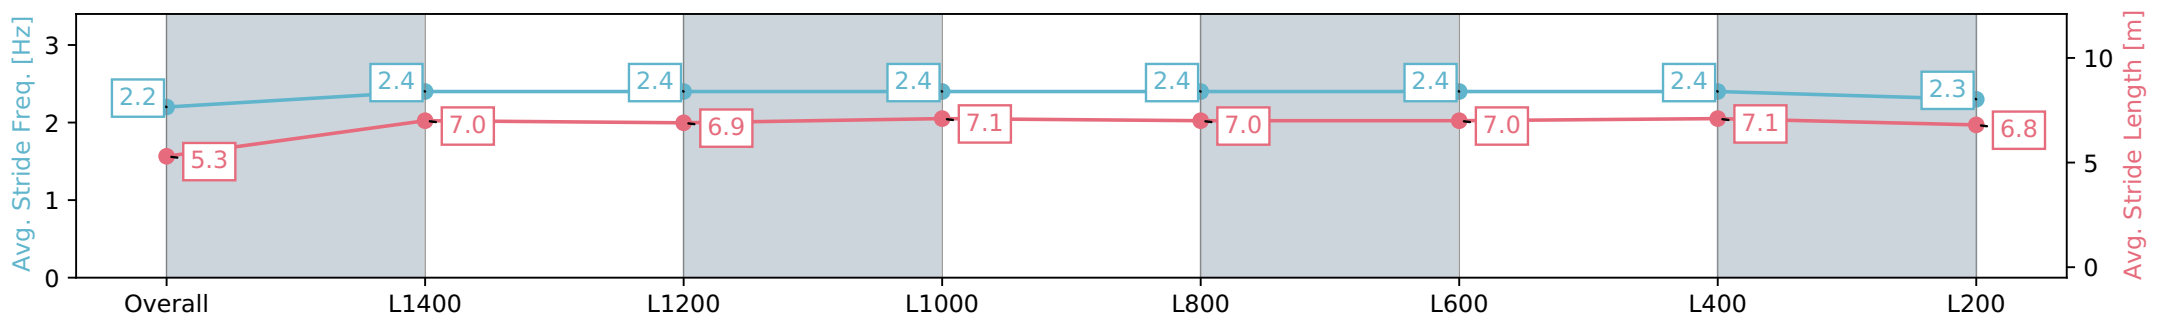

Gawler SA - Professional

Race 6: Sportsbet Jockey Watch Benchmark 56 Handicap - 1522m

08 May 2024 - 3:05PM

Track Rating: Soft 5, Weather: Fine, Rail Position: +7m 800m-400m, +6m Remainder

Section	Overall	L1400	L1200	L1000	L800	L600	L400	L200
Section Times	1:34.47 [2] (0:09.93)	1:24.54 [2] (0:12.03)	1:12.51 [2] (0:12.15)	1:00.36 [2] (0:11.93)	0:48.43 [2] (0:12.00)	0:36.43 [2] (0:11.97)	0:24.46 [2] (0:11.83)	0:12.63 [2] (0:12.63)
Average Speed [km/h]	44.2	60.1	59.4	60.6	60.3	61.0	61.5	57.1
Top Speed [km/h]	60.3	61.1	59.9	61.4	61.2	62.3	62.6	59.3
Avg. Dist. to Rail [m]	8.5	2.2	0.8	1.2	1.1	2.9	4.2	4.6
Avg. Stride Freq. [Hz]	2.2	2.4	2.4	2.4	2.4	2.4	2.4	2.3
Avg. Stride Length [m]	5.3	7.0	6.9	7.1	7.0	7.0	7.1	6.8