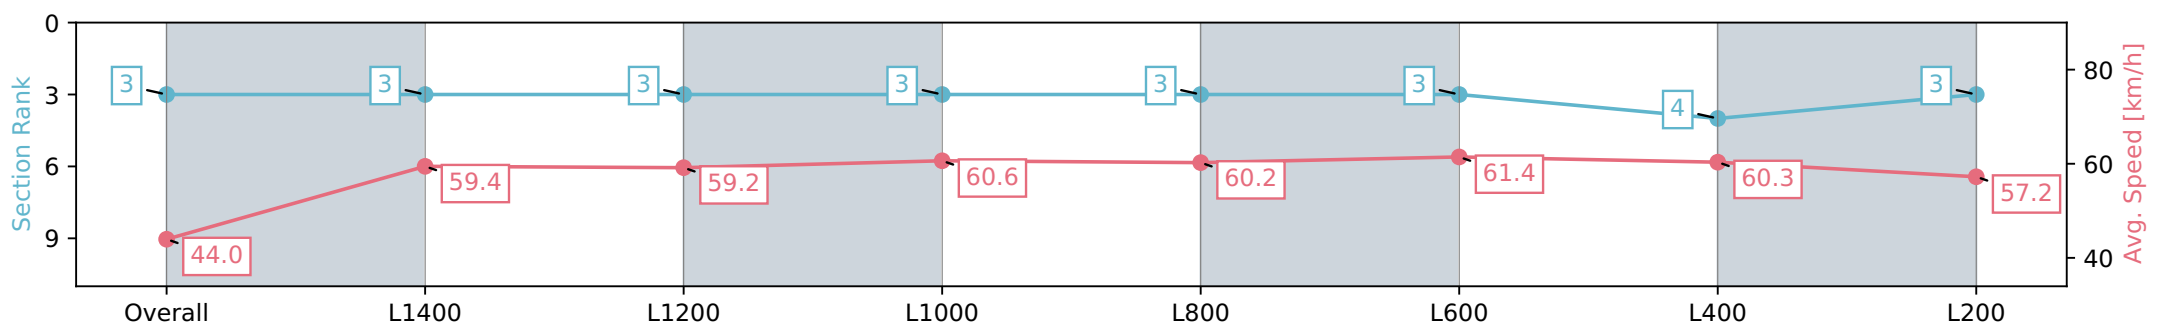

Gawler SA - Professional

Race 6: Sportsbet Jockey Watch Benchmark 56 Handicap - 1522m

08 May 2024 - 3:05PM

Track Rating: Soft 5, Weather: Fine, Rail Position: +7m 800m-400m, +6m Remainder

Section	Overall	L1400	L1200	L1000	L800	L600	L400	L200
Section Times	1:34.83 [3] (0:10.04)	1:24.79 [3] (0:12.10)	1:12.69 [3] (0:12.11)	1:00.58 [3] (0:11.89)	0:48.69 [3] (0:12.02)	0:36.67 [3] (0:11.94)	0:24.73 [4] (0:12.06)	0:12.67 [3] (0:12.67)
Average Speed [km/h]	44.0	59.4	59.2	60.6	60.2	61.4	60.3	57.2
Top Speed [km/h]	59.0	60.6	59.9	61.5	61.1	62.8	62.2	59.3
Avg. Dist. to Rail [m]	1.3	0.7	1.2	0.3	1.0	4.0	5.7	4.8
Avg. Stride Freq. [Hz]	2.2	2.3	2.3	2.3	2.3	2.4	2.3	2.3
Avg. Stride Length [m]	5.3	7.3	7.2	7.4	7.3	7.3	7.2	6.9