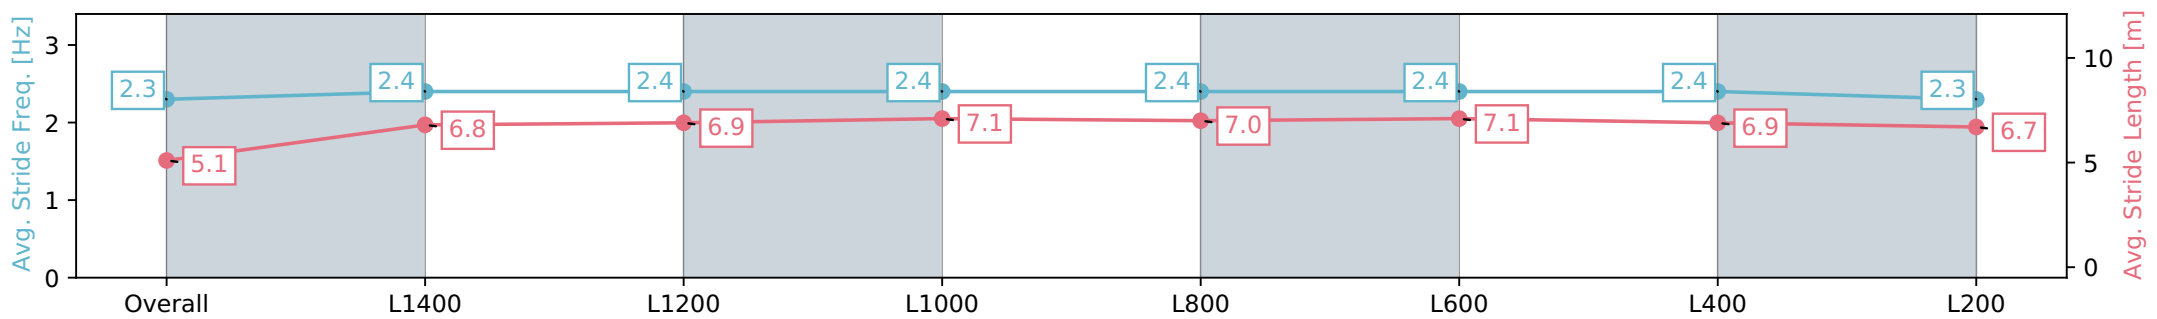

Gawler SA - Professional

Race 6: Sportsbet Jockey Watch Benchmark 56 Handicap - 1522m

08 May 2024 - 3:05PM

Track Rating: Soft 5, Weather: Fine, Rail Position: +7m 800m-400m, +6m Remainder

Section	Overall	L1400	L1200	L1000	L800	L600	L400	L200
Section Times	1:35.54 [4] (0:10.09)	1:25.45 [4] (0:12.11)	1:13.34 [4] (0:12.13)	1:01.21 [4] (0:11.82)	0:49.39 [4] (0:12.12)	0:37.27 [4] (0:12.14)	0:25.13 [5] (0:12.39)	0:12.74 [6] (0:12.74)
Average Speed [km/h]	43.6	59.4	59.5	60.8	60.0	60.6	58.6	57.1
Top Speed [km/h]	58.6	60.4	60.3	61.9	61.8	61.4	60.2	58.8
Avg. Dist. to Rail [m]	2.7	0.8	0.7	0.5	2.2	4.5	5.8	5.1
Avg. Stride Freq. [Hz]	2.3	2.4	2.4	2.4	2.4	2.4	2.4	2.3
Avg. Stride Length [m]	5.1	6.8	6.9	7.1	7.0	7.1	6.9	6.7