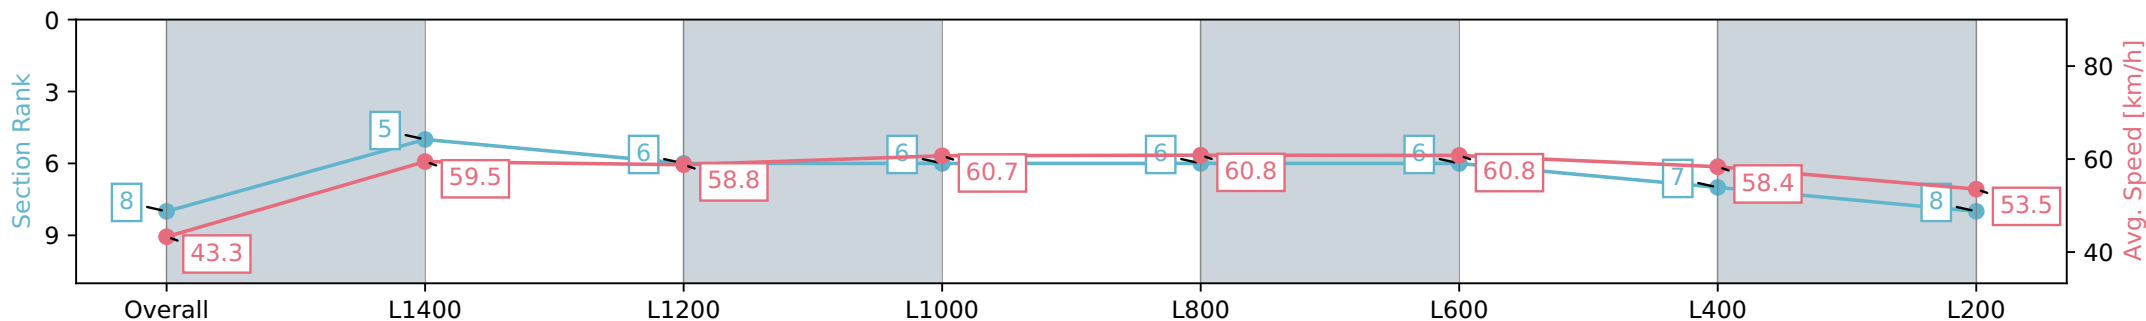

Gawler SA - Professional

Race 6: Sportsbet Jockey Watch Benchmark 56 Handicap - 1522m

08 May 2024 - 3:05PM

Track Rating: Soft 5, Weather: Fine, Rail Position: +7m 800m-400m, +6m Remainder

Section	Overall	L1400	L1200	L1000	L800	L600	L400	L200
Section Times	1:35.98 [7] (0:09.80)	1:26.18 [1] (0:11.97)	1:14.21 [1] (0:12.10)	1:02.11 [1] (0:12.01)	0:50.10 [1] (0:12.13)	0:37.97 [1] (0:12.01)	0:25.96 [3] (0:12.47)	0:13.49 [4] (0:13.49)
Average Speed [km/h]	44.9	60.2	59.4	60.1	59.7	60.1	58.3	53.6
Top Speed [km/h]	60.7	61.5	60.1	60.5	60.6	61.3	59.9	56.4
Avg. Dist. to Rail [m]	4.4	0.8	0.2	0.4	0.9	1.7	2.8	3.3
Avg. Stride Freq. [Hz]	2.2	2.3	2.3	2.2	2.3	2.3	2.3	2.2
Avg. Stride Length [m]	5.4	7.4	7.3	7.5	7.3	7.3	7.2	6.7

[] Ranking at each section and finish
 -:-:- No data available at this section
 NA No data available

Horse/Jockey Name	SEPORIA/Kayla Crowther
Finish Rank	8
Fastest Section Time (Section)	0:11.97 (L1200)
Top Speed [km/h] (Section)	62.2 (L800)
Race State	Finished

Gawler SA - Professional
 Race 6: Sportsbet Jockey Watch Benchmark 56 Handicap - 1522m

08 May 2024 - 3:05PM

Track Rating: Soft 5, Weather: Fine, Rail Position: +7m 800m-400m, +6m Remainder

Section	Overall	L1400	L1200	L1000	L800	L600	L400	L200
Section Times	1:36.72 [8] (0:10.13)	1:26.59 [5] (0:12.17)	1:14.42 [6] (0:12.23)	1:02.19 [6] (0:11.97)	0:50.22 [6] (0:12.07)	0:38.15 [6] (0:12.08)	0:26.07 [7] (0:12.53)	0:13.54 [8] (0:13.54)
Average Speed [km/h]	43.3	59.5	58.8	60.7	60.8	60.8	58.4	53.5
Top Speed [km/h]	60.9	61.1	60.0	62.0	62.2	62.0	60.9	57.3
Avg. Dist. to Rail [m]	6.6	2.0	1.6	2.3	3.0	5.1	6.9	5.3
Avg. Stride Freq. [Hz]	2.2	2.5	2.5	2.5	2.5	2.5	2.5	2.4
Avg. Stride Length [m]	5.1	6.7	6.7	6.8	6.8	6.8	6.6	6.2