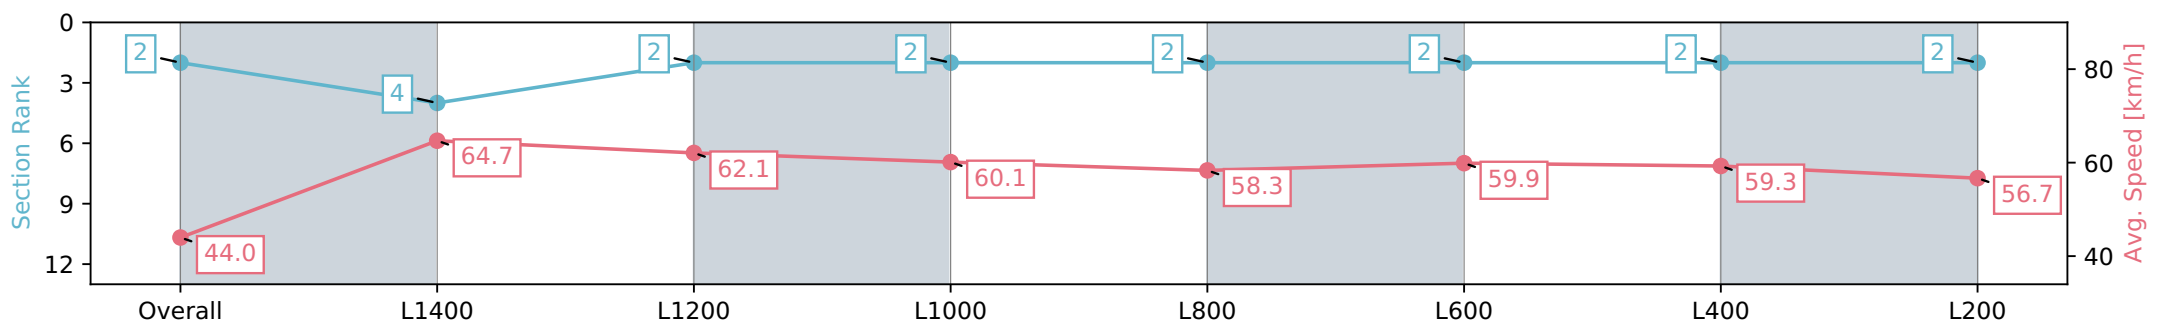

Gawler SA - Professional

Race 3: Jordan & Fowler Family Lawyers Maiden Plate - 1522m

08 May 2024 - 1:20PM

Track Rating: Soft 5, Weather: Fine, Rail Position: +7m 800m-400m, +6m Remainder

Section	Overall	L1400	L1200	L1000	L800	L600	L400	L200
Section Times	1:34.25 [2] (0:10.04)	1:24.21 [4] (0:11.10)	1:13.11 [2] (0:11.56)	1:01.54 [2] (0:12.04)	0:49.50 [2] (0:12.45)	0:37.05 [2] (0:12.03)	0:25.02 [2] (0:12.19)	0:12.83 [2] (0:12.83)
Average Speed [km/h]	44.0	64.7	62.1	60.1	58.3	59.9	59.3	56.7
Top Speed [km/h]	63.3	65.5	64.7	61.3	59.2	61.0	60.5	58.3
Avg. Dist. to Rail [m]	1.1	0.9	0.6	1.1	1.4	0.8	2.1	4.5
Avg. Stride Freq. [Hz]	2.1	2.3	2.2	2.1	2.1	2.2	2.2	2.2
Avg. Stride Length [m]	5.9	7.9	7.8	7.9	7.6	7.6	7.4	7.1