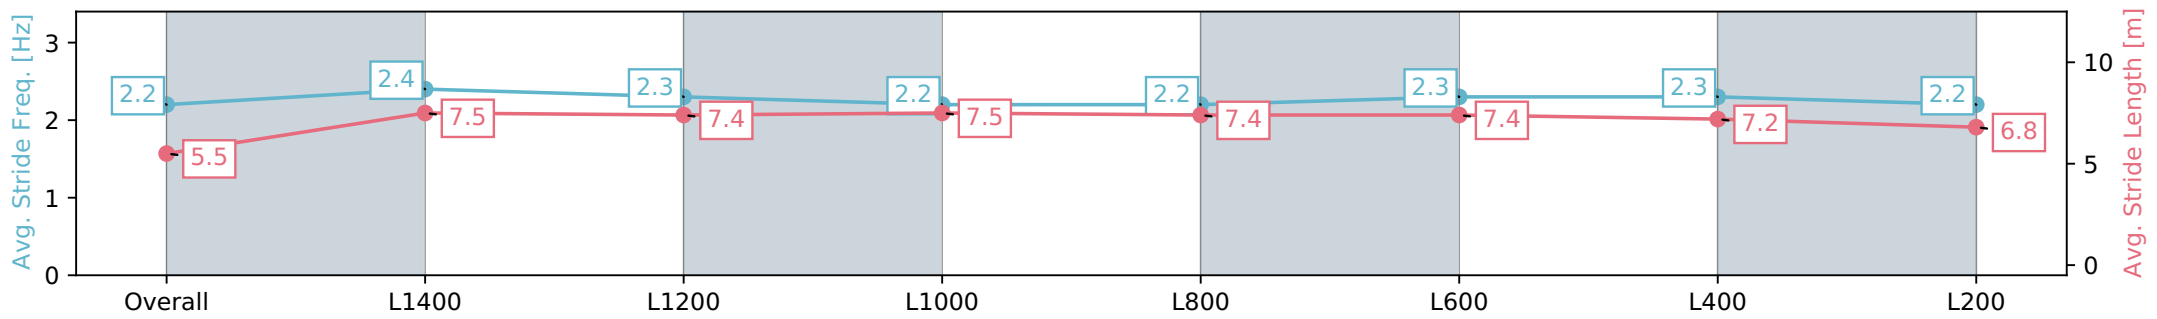

Gawler SA - Professional

Race 3: Jordan & Fowler Family Lawyers Maiden Plate - 1522m

08 May 2024 - 1:20PM

Track Rating: Soft 5, Weather: Fine, Rail Position: +7m 800m-400m, +6m Remainder

Section	Overall	L1400	L1200	L1000	L800	L600	L400	L200
Section Times	1:35.06 [8] (0:10.24)	1:24.82 [8] (0:11.10)	1:13.72 [6] (0:11.70)	1:02.02 [7] (0:11.92)	0:50.10 [4] (0:12.56)	0:37.54 [7] (0:12.12)	0:25.42 [8] (0:12.26)	0:13.16 [7] (0:13.16)
Average Speed [km/h]	42.9	64.9	61.4	60.6	58.7	60.3	58.8	55.2
Top Speed [km/h]	62.9	66.5	64.7	61.7	60.8	61.0	60.2	58.9
Avg. Dist. to Rail [m]	1.6	0.8	0.3	0.7	3.5	3.2	2.0	3.0
Avg. Stride Freq. [Hz]	2.2	2.4	2.3	2.2	2.2	2.3	2.3	2.2
Avg. Stride Length [m]	5.5	7.5	7.4	7.5	7.4	7.4	7.2	6.8