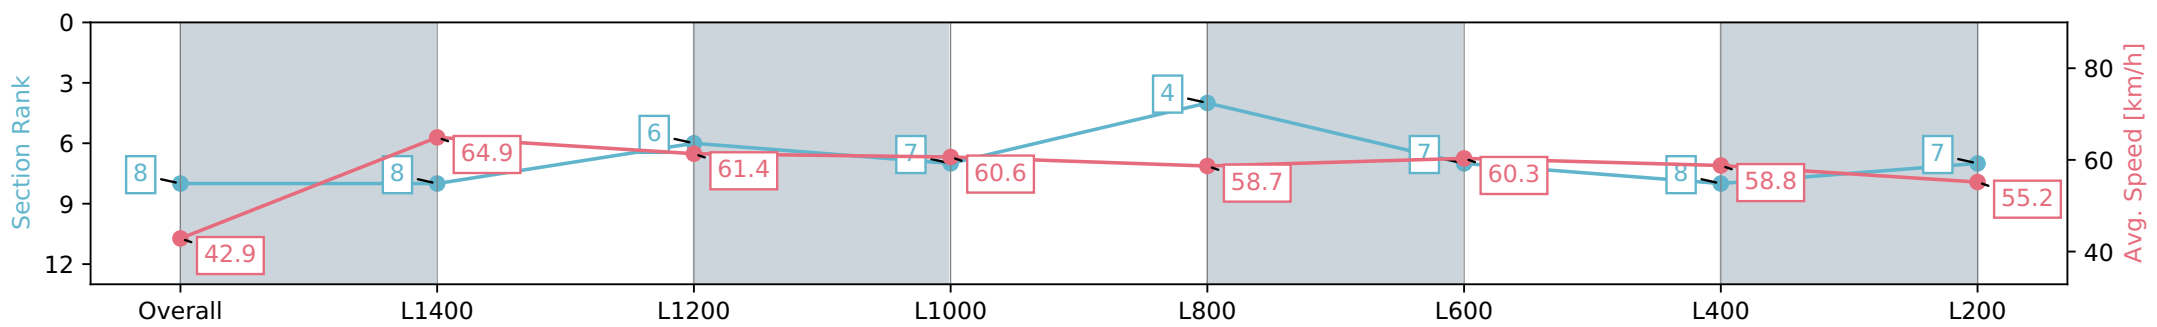

Gawler SA - Professional

Race 3: Jordan & Fowler Family Lawyers Maiden Plate - 1522m

08 May 2024 - 1:20PM

Track Rating: Soft 5, Weather: Fine, Rail Position: +7m 800m-400m, +6m Remainder

Section	Overall	L1400	L1200	L1000	L800	L600	L400	L200
Section Times	1:35.06 [8] (0:10.24)	1:24.82 [8] (0:11.10)	1:13.72 [6] (0:11.70)	1:02.02 [7] (0:11.92)	0:50.10 [4] (0:12.56)	0:37.54 [7] (0:12.12)	0:25.42 [8] (0:12.26)	0:13.16 [7] (0:13.16)
Average Speed [km/h]	42.9	64.9	61.4	60.6	58.7	60.3	58.8	55.2
Top Speed [km/h]	62.9	66.5	64.7	61.7	60.8	61.0	60.2	58.9
Avg. Dist. to Rail [m]	1.6	0.8	0.3	0.7	3.5	3.2	2.0	3.0
Avg. Stride Freq. [Hz]	2.2	2.4	2.3	2.2	2.2	2.3	2.3	2.2
Avg. Stride Length [m]	5.5	7.5	7.4	7.5	7.4	7.4	7.2	6.8