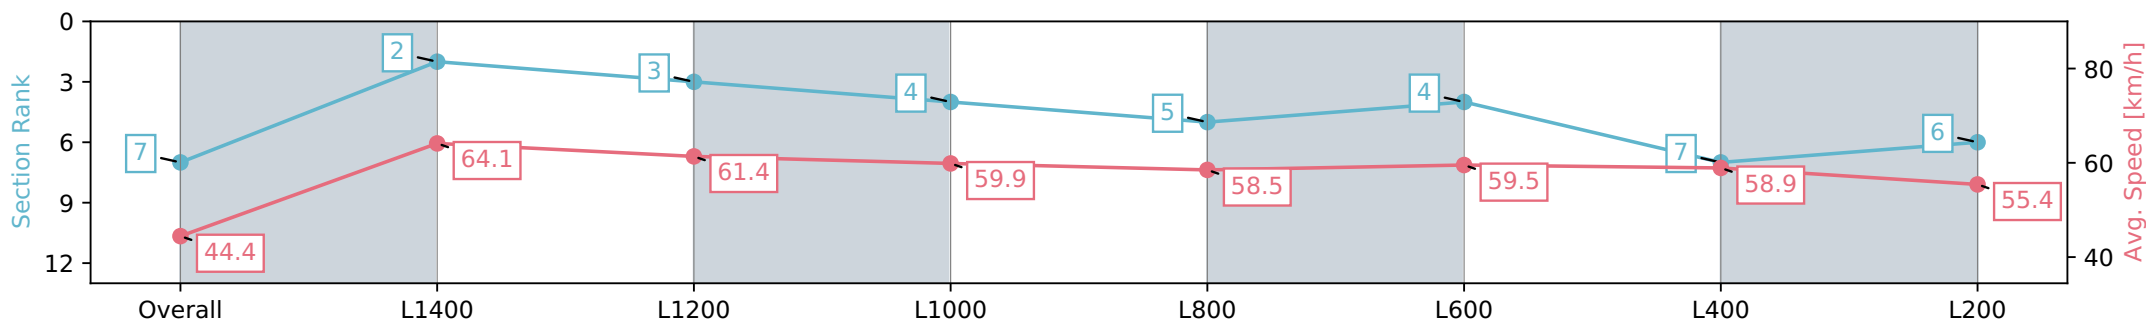

Gawler SA - Professional

Race 3: Jordan & Fowler Family Lawyers Maiden Plate - 1522m

08 May 2024 - 1:20PM

Track Rating: Soft 5, Weather: Fine, Rail Position: +7m 800m-400m, +6m Remainder

Section	Overall	L1400	L1200	L1000	L800	L600	L400	L200
Section Times	1:34.97 [7] (0:09.95)	1:25.02 [2] (0:11.21)	1:13.81 [3] (0:11.71)	1:02.10 [4] (0:12.11)	0:49.99 [5] (0:12.44)	0:37.55 [4] (0:12.18)	0:25.37 [7] (0:12.27)	0:13.10 [6] (0:13.10)
Average Speed [km/h]	44.4	64.1	61.4	59.9	58.5	59.5	58.9	55.4
Top Speed [km/h]	63.3	65.6	63.0	61.3	59.5	61.1	60.9	56.7
Avg. Dist. to Rail [m]	1.0	0.5	0.5	2.1	1.7	1.5	2.4	1.2
Avg. Stride Freq. [Hz]	2.3	2.5	2.4	2.4	2.4	2.4	2.4	2.3
Avg. Stride Length [m]	5.5	7.1	6.9	7.0	6.9	7.0	6.9	6.5