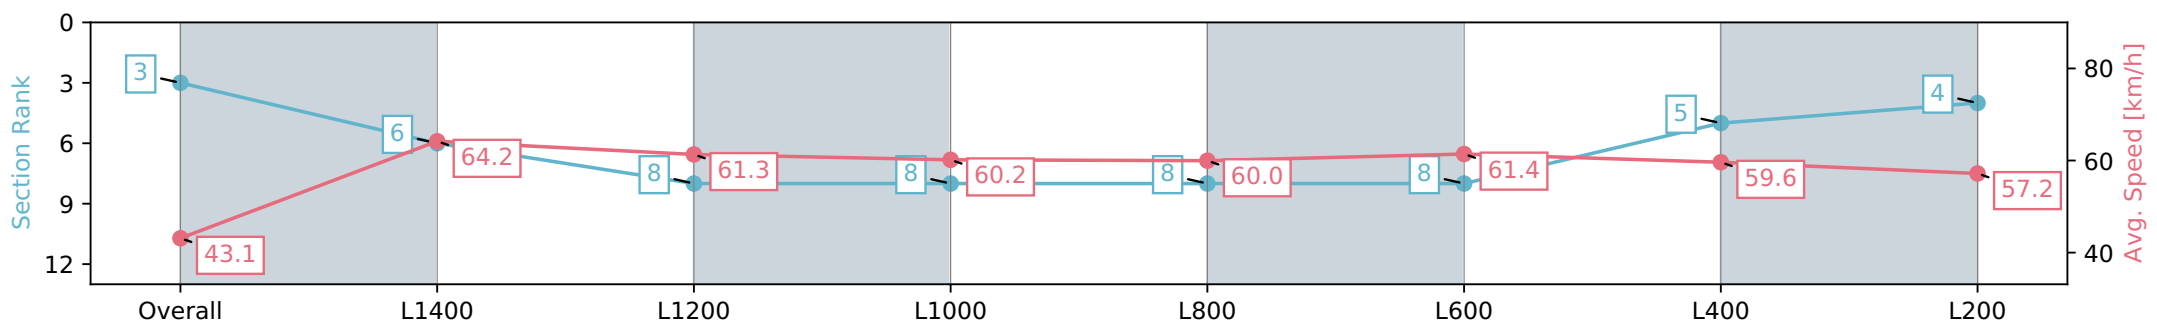

Gawler SA - Professional

Race 3: Jordan & Fowler Family Lawyers Maiden Plate - 1522m

08 May 2024 - 1:20PM

Track Rating: Soft 5, Weather: Fine, Rail Position: +7m 800m-400m, +6m Remainder

Section	Overall	L1400	L1200	L1000	L800	L600	L400	L200
Section Times	1:34.28 [3] (0:10.14)	1:24.14 [6] (0:11.32)	1:12.82 [8] (0:11.74)	1:01.08 [8] (0:12.13)	0:48.95 [8] (0:12.24)	0:36.71 [8] (0:11.89)	0:24.82 [5] (0:12.18)	0:12.64 [4] (0:12.64)
Average Speed [km/h]	43.1	64.2	61.3	60.2	60.0	61.4	59.6	57.2
Top Speed [km/h]	63.9	65.9	62.2	60.9	61.7	61.9	60.4	59.2
Avg. Dist. to Rail [m]	7.9	3.7	2.5	3.5	3.3	3.2	5.4	7.1
Avg. Stride Freq. [Hz]	2.2	2.3	2.3	2.2	2.3	2.3	2.3	2.3
Avg. Stride Length [m]	5.7	7.6	7.4	7.5	7.3	7.3	7.1	6.9