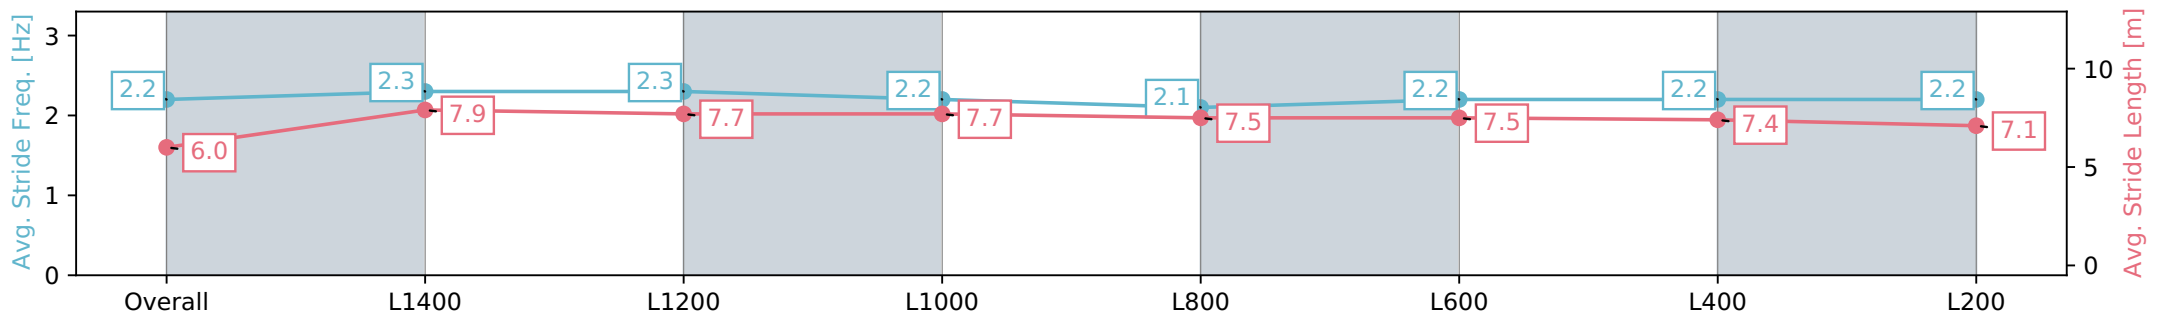

08 May 2024 - 1:20PM

Track Rating: Soft 5, Weather: Fine, Rail Position: +7m 800m-400m, +6m Remainder

Section	Overall	L1400	L1200	L1000	L800	L600	L400	L200
Section Times	1:34.08 [1] (0:09.80)	1:24.28 [1] (0:11.19)	1:13.09 [1] (0:11.54)	1:01.55 [1] (0:11.96)	0:49.59 [1] (0:12.55)	0:37.04 [1] (0:12.01)	0:25.03 [1] (0:12.12)	0:12.91 [1] (0:12.91)
Average Speed [km/h]	44.7	64.6	62.5	60.5	57.9	60.2	59.7	56.1
Top Speed [km/h]	63.6	64.9	63.9	61.8	59.3	61.7	61.7	57.7
Avg. Dist. to Rail [m]	5.4	1.8	1.1	1.7	1.5	1.2	1.3	1.0
Avg. Stride Freq. [Hz]	2.2	2.3	2.3	2.2	2.1	2.2	2.2	2.2
Avg. Stride Length [m]	6.0	7.9	7.7	7.7	7.5	7.5	7.4	7.1