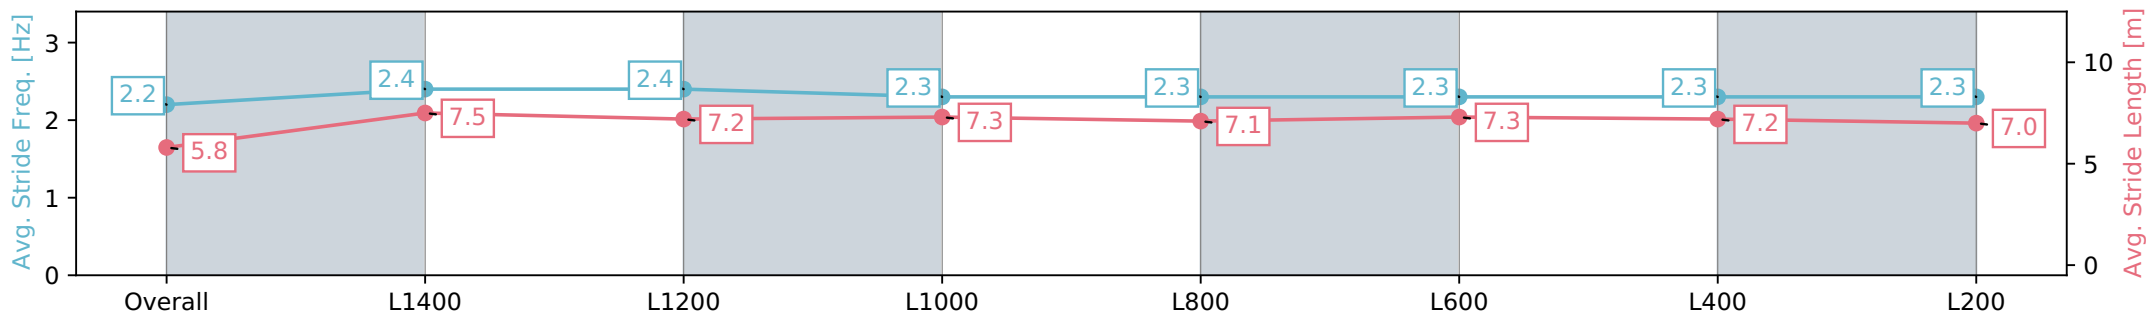

Gawler SA - Professional

Race 3: Jordan & Fowler Family Lawyers Maiden Plate - 1522m

08 May 2024 - 1:20PM

Track Rating: Soft 5, Weather: Fine, Rail Position: +7m 800m-400m, +6m Remainder

Section	Overall	L1400	L1200	L1000	L800	L600	L400	L200
Section Times	1:34.64 [5] (0:10.10)	1:24.54 [5] (0:11.17)	1:13.37 [5] (0:11.46)	1:01.91 [3] (0:12.20)	0:49.71 [3] (0:12.56)	0:37.15 [6] (0:12.07)	0:25.08 [6] (0:12.35)	0:12.73 [8] (0:12.73)
Average Speed [km/h]	43.5	64.7	62.8	59.7	57.7	60.0	58.5	57.0
Top Speed [km/h]	63.8	65.9	64.9	60.9	58.8	61.0	60.1	59.0
Avg. Dist. to Rail [m]	4.2	1.7	3.5	3.9	1.5	1.3	3.4	6.1
Avg. Stride Freq. [Hz]	2.2	2.4	2.4	2.3	2.3	2.3	2.3	2.3
Avg. Stride Length [m]	5.8	7.5	7.2	7.3	7.1	7.3	7.2	7.0