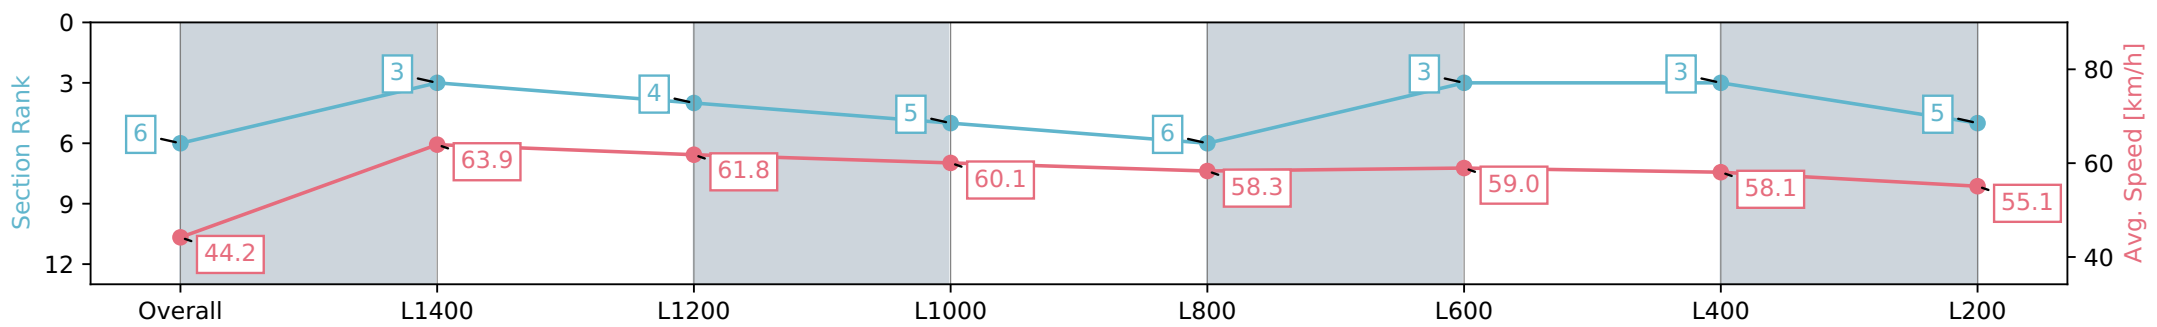

Gawler SA - Professional

Race 3: Jordan & Fowler Family Lawyers Maiden Plate - 1522m

08 May 2024 - 1:20PM

Track Rating: Soft 5, Weather: Fine, Rail Position: +7m 800m-400m, +6m Remainder

Section	Overall	L1400	L1200	L1000	L800	L600	L400	L200
Section Times	1:34.90 [6] (0:09.96)	1:24.94 [3] (0:11.30)	1:13.64 [4] (0:11.68)	1:01.96 [5] (0:12.10)	0:49.86 [6] (0:12.24)	0:37.62 [3] (0:12.07)	0:25.55 [3] (0:12.41)	0:13.14 [5] (0:13.14)
Average Speed [km/h]	44.2	63.9	61.8	60.1	58.3	59.0	58.1	55.1
Top Speed [km/h]	62.6	65.1	63.3	61.2	58.9	61.2	59.5	56.5
Avg. Dist. to Rail [m]	4.7	2.6	4.1	4.6	2.3	1.9	0.5	1.5
Avg. Stride Freq. [Hz]	2.4	2.4	2.4	2.3	2.3	2.3	2.3	2.2
Avg. Stride Length [m]	5.3	7.3	7.1	7.3	7.1	7.1	7.0	6.9