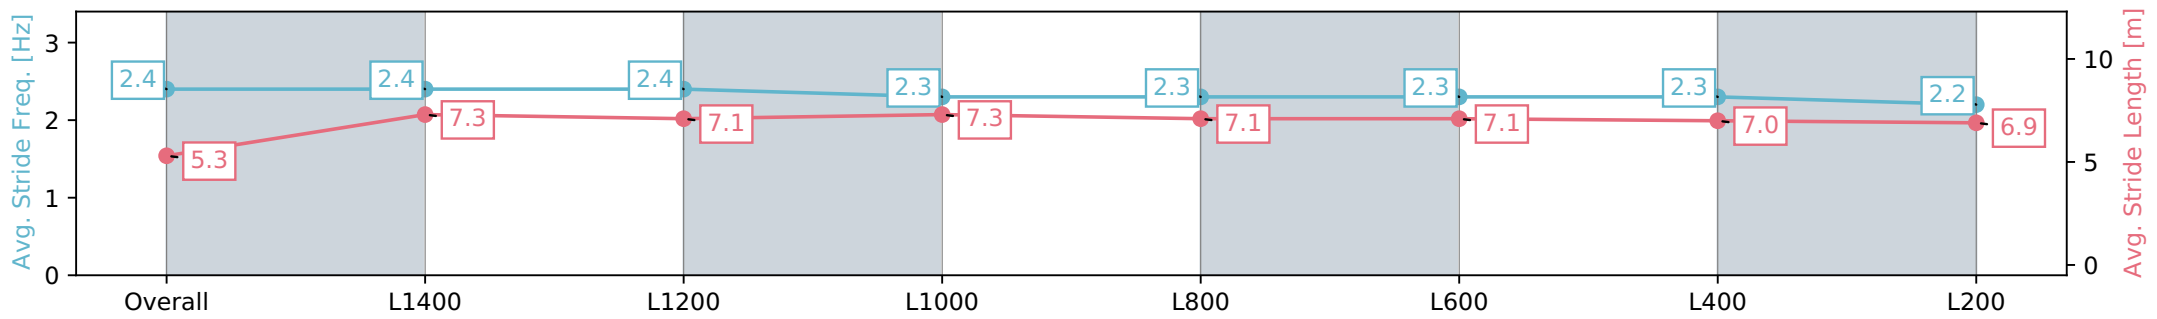

Gawler SA - Professional

Race 3: Jordan & Fowler Family Lawyers Maiden Plate - 1522m

08 May 2024 - 1:20PM

Track Rating: Soft 5, Weather: Fine, Rail Position: +7m 800m-400m, +6m Remainder

Section	Overall	L1400	L1200	L1000	L800	L600	L400	L200
Section Times	1:34.90 [6] (0:09.96)	1:24.94 [3] (0:11.30)	1:13.64 [4] (0:11.68)	1:01.96 [5] (0:12.10)	0:49.86 [6] (0:12.24)	0:37.62 [3] (0:12.07)	0:25.55 [3] (0:12.41)	0:13.14 [5] (0:13.14)
Average Speed [km/h]	44.2	63.9	61.8	60.1	58.3	59.0	58.1	55.1
Top Speed [km/h]	62.6	65.1	63.3	61.2	58.9	61.2	59.5	56.5
Avg. Dist. to Rail [m]	4.7	2.6	4.1	4.6	2.3	1.9	0.5	1.5
Avg. Stride Freq. [Hz]	2.4	2.4	2.4	2.3	2.3	2.3	2.3	2.2
Avg. Stride Length [m]	5.3	7.3	7.1	7.3	7.1	7.1	7.0	6.9