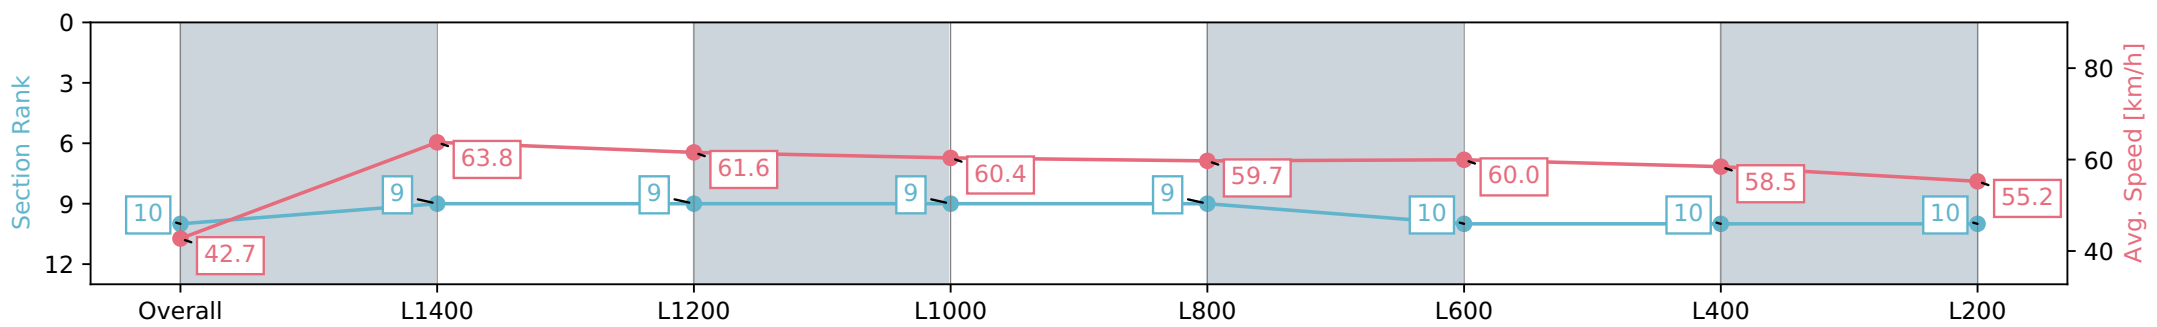

Gawler SA - Professional

Race 3: Jordan & Fowler Family Lawyers Maiden Plate - 1522m

08 May 2024 - 1:20PM

Track Rating: Soft 5, Weather: Fine, Rail Position: +7m 800m-400m, +6m Remainder

Section	Overall	L1400	L1200	L1000	L800	L600	L400	L200
Section Times	1:35.72 [10] (0:10.27)	1:25.45 [9] (0:11.34)	1:14.11 [9] (0:11.73)	1:02.38 [9] (0:12.13)	0:50.25 [9] (0:12.36)	0:37.89 [10] (0:12.28)	0:25.60 [10] (0:12.46)	0:13.14 [10] (0:13.14)
Average Speed [km/h]	42.7	63.8	61.6	60.4	59.7	60.0	58.5	55.2
Top Speed [km/h]	62.1	65.5	65.8	61.4	61.1	61.1	59.8	57.0
Avg. Dist. to Rail [m]	6.3	2.7	2.6	5.0	4.4	5.2	6.5	3.9
Avg. Stride Freq. [Hz]	2.2	2.4	2.3	2.3	2.3	2.3	2.3	2.2
Avg. Stride Length [m]	5.5	7.5	7.3	7.4	7.3	7.2	7.1	6.9