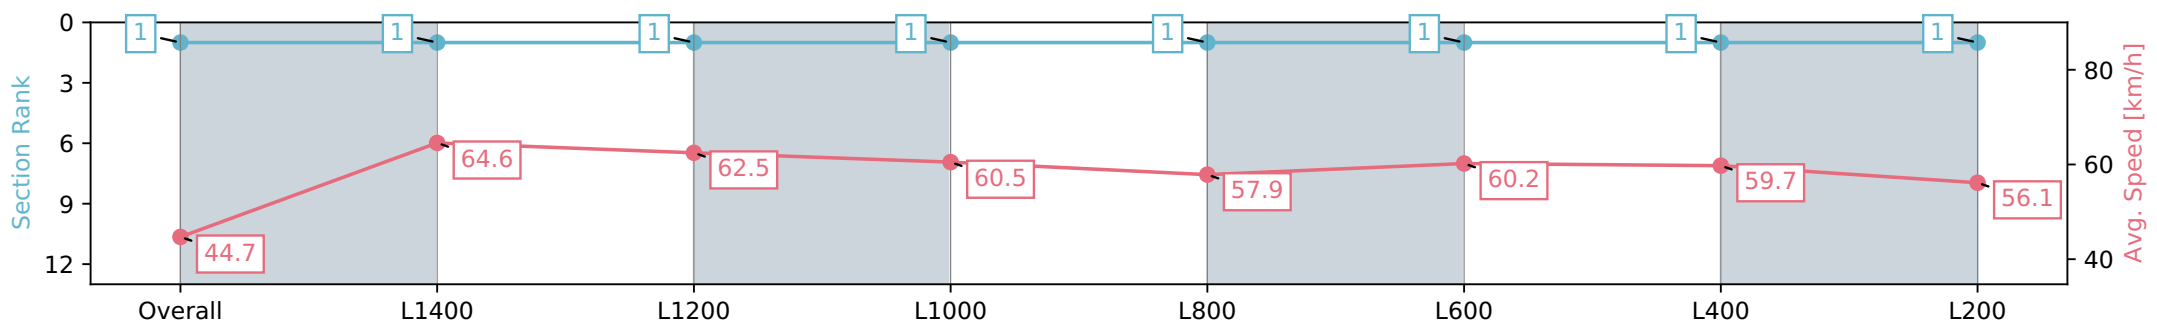

08 May 2024 - 1:20PM

Track Rating: Soft 5, Weather: Fine, Rail Position: +7m 800m-400m, +6m Remainder

Section	Overall	L1400	L1200	L1000	L800	L600	L400	L200
Section Times	1:34.08 [1] (0:09.80)	1:24.28 [1] (0:11.19)	1:13.09 [1] (0:11.54)	1:01.55 [1] (0:11.96)	0:49.59 [1] (0:12.55)	0:37.04 [1] (0:12.01)	0:25.03 [1] (0:12.12)	0:12.91 [1] (0:12.91)
Average Speed [km/h]	44.7	64.6	62.5	60.5	57.9	60.2	59.7	56.1
Top Speed [km/h]	63.6	64.9	63.9	61.8	59.3	61.7	61.7	57.7
Avg. Dist. to Rail [m]	5.4	1.8	1.1	1.7	1.5	1.2	1.3	1.0
Avg. Stride Freq. [Hz]	2.2	2.3	2.3	2.2	2.1	2.2	2.2	2.2
Avg. Stride Length [m]	6.0	7.9	7.7	7.7	7.5	7.5	7.4	7.1