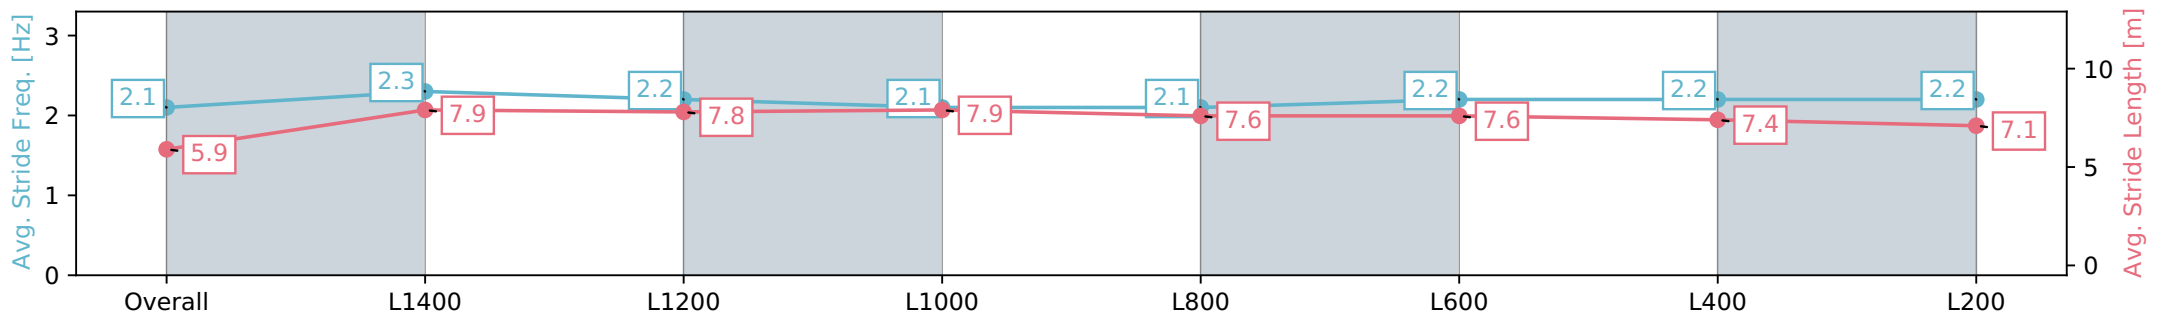

Gawler SA - Professional

Race 3: Jordan & Fowler Family Lawyers Maiden Plate - 1522m

08 May 2024 - 1:20PM

Track Rating: Soft 5, Weather: Fine, Rail Position: +7m 800m-400m, +6m Remainder

Section	Overall	L1400	L1200	L1000	L800	L600	L400	L200
Section Times	1:34.25 [2] (0:10.04)	1:24.21 [4] (0:11.10)	1:13.11 [2] (0:11.56)	1:01.54 [2] (0:12.04)	0:49.50 [2] (0:12.45)	0:37.05 [2] (0:12.03)	0:25.02 [2] (0:12.19)	0:12.83 [2] (0:12.83)
Average Speed [km/h]	44.0	64.7	62.1	60.1	58.3	59.9	59.3	56.7
Top Speed [km/h]	63.3	65.5	64.7	61.3	59.2	61.0	60.5	58.3
Avg. Dist. to Rail [m]	1.1	0.9	0.6	1.1	1.4	0.8	2.1	4.5
Avg. Stride Freq. [Hz]	2.1	2.3	2.2	2.1	2.1	2.2	2.2	2.2
Avg. Stride Length [m]	5.9	7.9	7.8	7.9	7.6	7.6	7.4	7.1