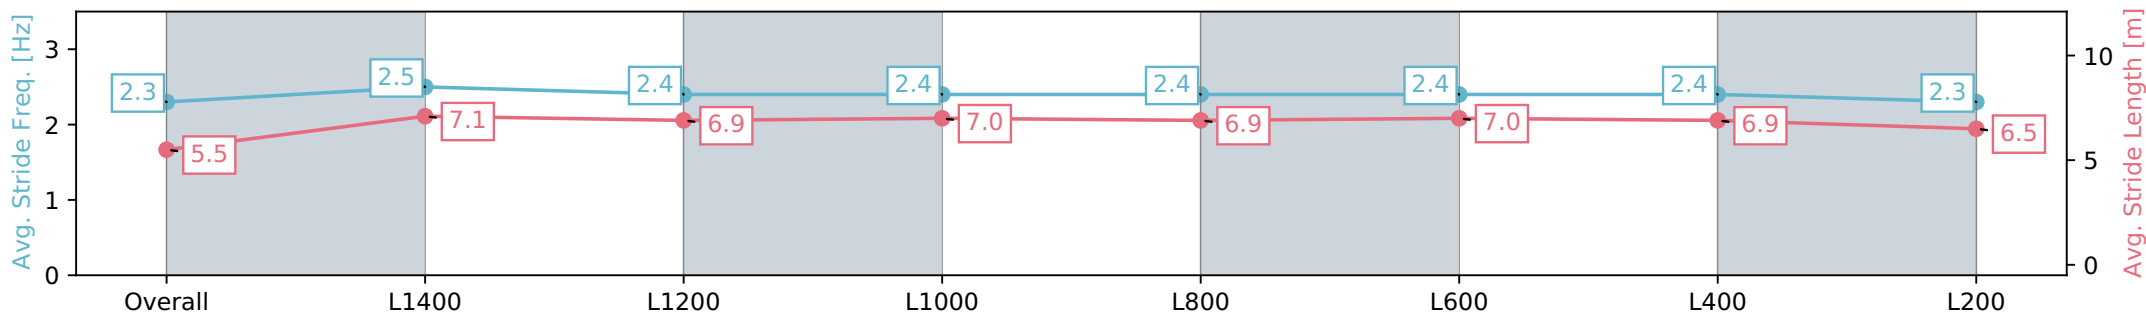

Gawler SA - Professional

Race 3: Jordan & Fowler Family Lawyers Maiden Plate - 1522m

08 May 2024 - 1:20PM

Track Rating: Soft 5, Weather: Fine, Rail Position: +7m 800m-400m, +6m Remainder

Section	Overall	L1400	L1200	L1000	L800	L600	L400	L200
Section Times	1:34.97 [7] (0:09.95)	1:25.02 [2] (0:11.21)	1:13.81 [3] (0:11.71)	1:02.10 [4] (0:12.11)	0:49.99 [5] (0:12.44)	0:37.55 [4] (0:12.18)	0:25.37 [7] (0:12.27)	0:13.10 [6] (0:13.10)
Average Speed [km/h]	44.4	64.1	61.4	59.9	58.5	59.5	58.9	55.4
Top Speed [km/h]	63.3	65.6	63.0	61.3	59.5	61.1	60.9	56.7
Avg. Dist. to Rail [m]	1.0	0.5	0.5	2.1	1.7	1.5	2.4	1.2
Avg. Stride Freq. [Hz]	2.3	2.5	2.4	2.4	2.4	2.4	2.4	2.3
Avg. Stride Length [m]	5.5	7.1	6.9	7.0	6.9	7.0	6.9	6.5