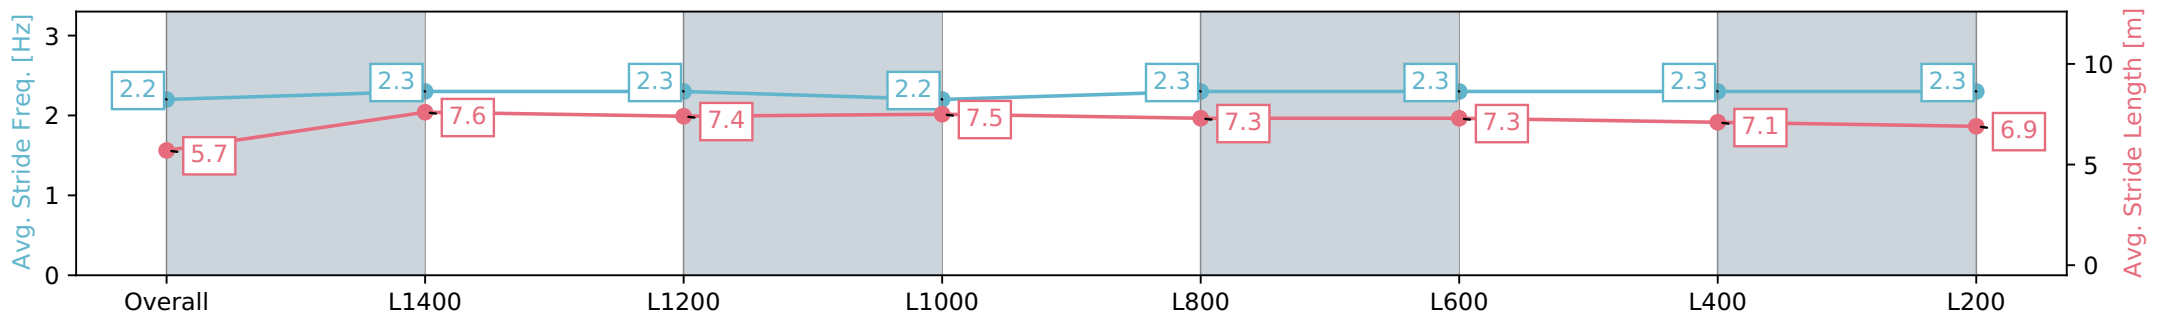

Gawler SA - Professional

Race 3: Jordan & Fowler Family Lawyers Maiden Plate - 1522m

08 May 2024 - 1:20PM

Track Rating: Soft 5, Weather: Fine, Rail Position: +7m 800m-400m, +6m Remainder

Section	Overall	L1400	L1200	L1000	L800	L600	L400	L200
Section Times	1:34.28 [3] (0:10.14)	1:24.14 [6] (0:11.32)	1:12.82 [8] (0:11.74)	1:01.08 [8] (0:12.13)	0:48.95 [8] (0:12.24)	0:36.71 [8] (0:11.89)	0:24.82 [5] (0:12.18)	0:12.64 [4] (0:12.64)
Average Speed [km/h]	43.1	64.2	61.3	60.2	60.0	61.4	59.6	57.2
Top Speed [km/h]	63.9	65.9	62.2	60.9	61.7	61.9	60.4	59.2
Avg. Dist. to Rail [m]	7.9	3.7	2.5	3.5	3.3	3.2	5.4	7.1
Avg. Stride Freq. [Hz]	2.2	2.3	2.3	2.2	2.3	2.3	2.3	2.3
Avg. Stride Length [m]	5.7	7.6	7.4	7.5	7.3	7.3	7.1	6.9