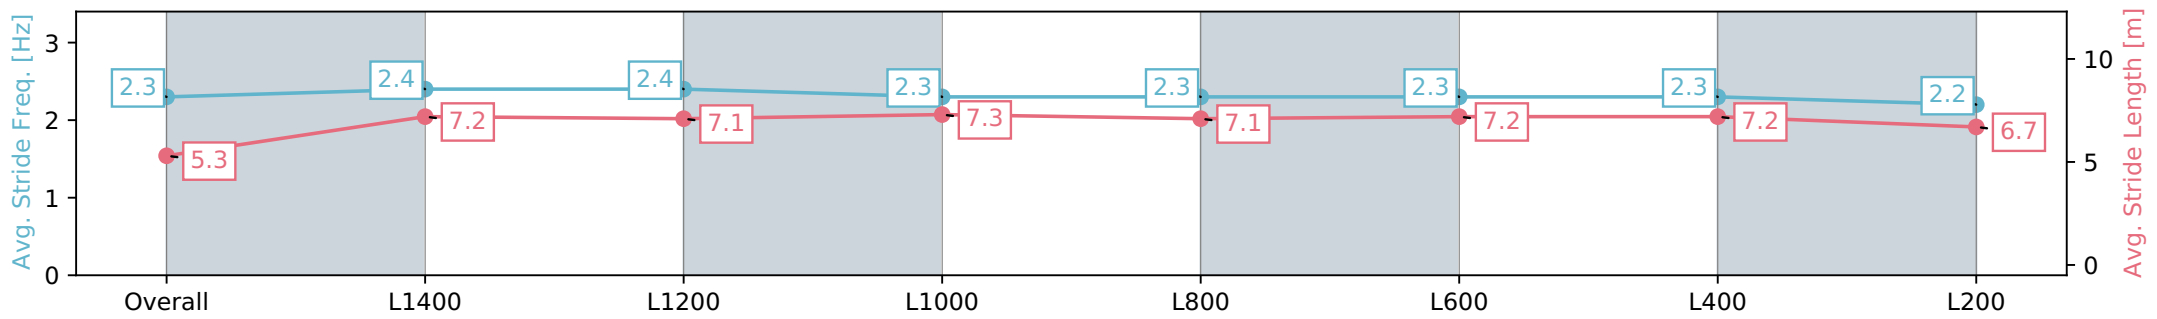

Gawler SA - Professional

Race 3: Jordan & Fowler Family Lawyers Maiden Plate - 1522m

08 May 2024 - 1:20PM

Track Rating: Soft 5, Weather: Fine, Rail Position: +7m 800m-400m, +6m Remainder

Section	Overall	L1400	L1200	L1000	L800	L600	L400	L200
Section Times	1:35.29 [9] (0:10.41)	1:24.88 [10] (0:11.42)	1:13.46 [10] (0:11.79)	1:01.67 [10] (0:11.86)	0:49.81 [10] (0:12.16)	0:37.65 [9] (0:12.21)	0:25.44 [9] (0:12.26)	0:13.18 [9] (0:13.18)
Average Speed [km/h]	42.2	63.2	61.2	61.0	58.9	59.7	59.6	54.7
Top Speed [km/h]	61.8	64.4	63.1	61.9	60.9	60.6	62.2	58.3
Avg. Dist. to Rail [m]	1.0	1.0	1.7	2.0	0.4	2.7	7.5	7.2
Avg. Stride Freq. [Hz]	2.3	2.4	2.4	2.3	2.3	2.3	2.3	2.2
Avg. Stride Length [m]	5.3	7.2	7.1	7.3	7.1	7.2	7.2	6.7