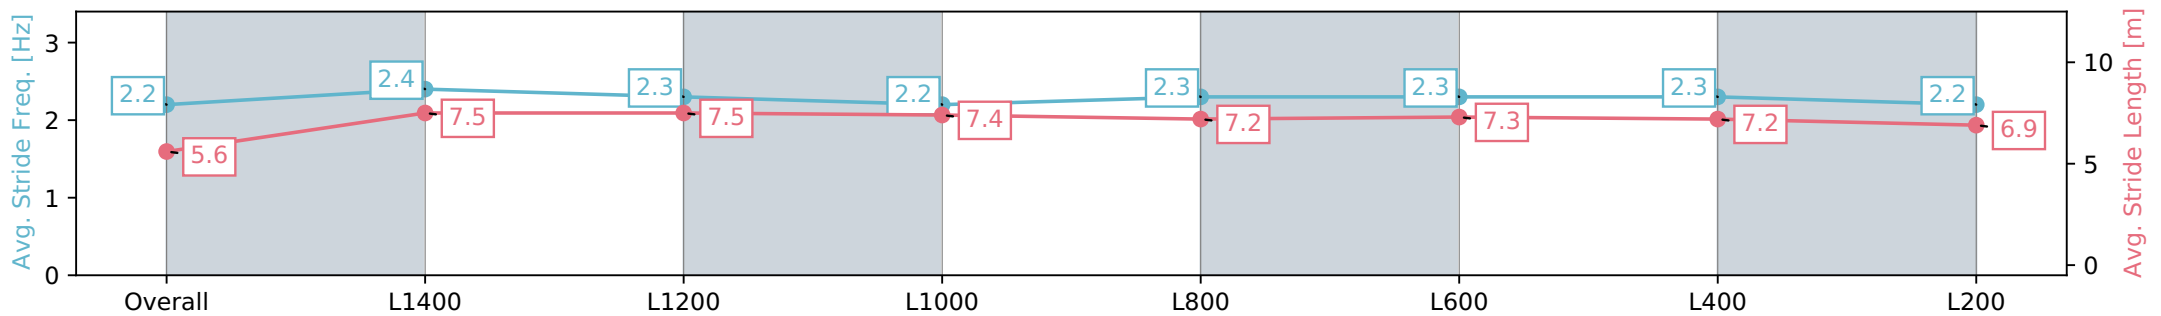

Gawler SA - Professional

Race 3: Jordan & Fowler Family Lawyers Maiden Plate - 1522m

08 May 2024 - 1:20PM

Track Rating: Soft 5, Weather: Fine, Rail Position: +7m 800m-400m, +6m Remainder

Section	Overall	L1400	L1200	L1000	L800	L600	L400	L200
Section Times	1:34.58 [4] (0:10.17)	1:24.41 [7] (0:11.23)	1:13.18 [7] (0:11.60)	1:01.58 [6] (0:12.11)	0:49.47 [7] (0:12.34)	0:37.13 [5] (0:11.99)	0:25.14 [4] (0:12.14)	0:13.00 [3] (0:13.00)
Average Speed [km/h]	43.1	64.0	62.2	59.8	59.3	60.7	59.8	55.6
Top Speed [km/h]	62.2	64.9	64.4	61.6	60.5	61.4	60.8	59.0
Avg. Dist. to Rail [m]	2.8	0.8	0.3	1.9	2.6	2.6	4.3	5.2
Avg. Stride Freq. [Hz]	2.2	2.4	2.3	2.2	2.3	2.3	2.3	2.2
Avg. Stride Length [m]	5.6	7.5	7.5	7.4	7.2	7.3	7.2	6.9