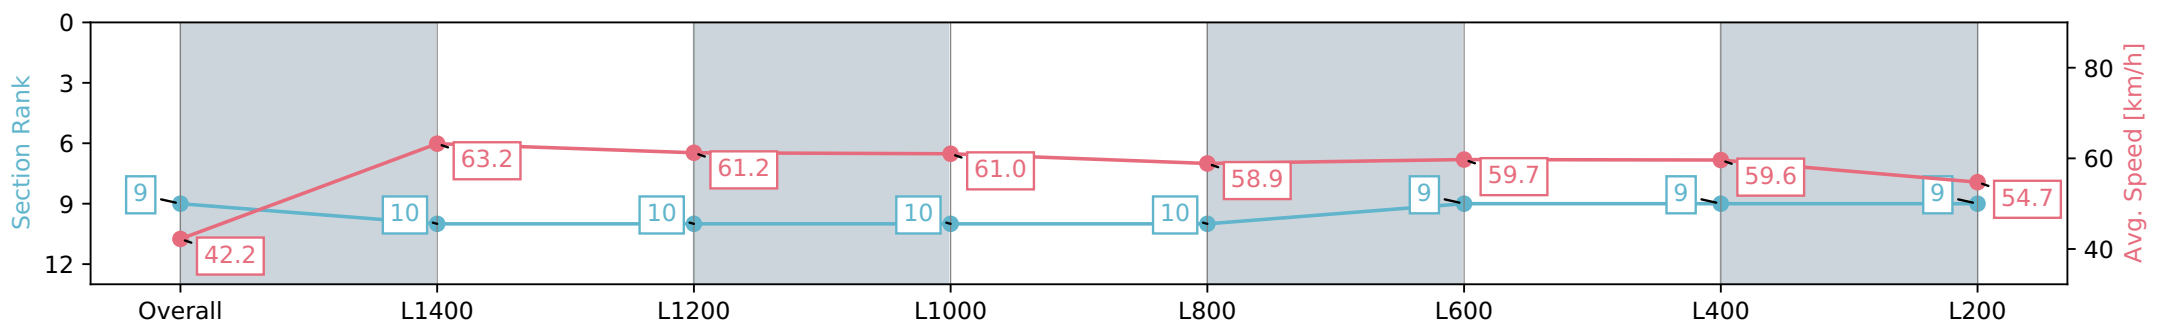

Gawler SA - Professional

Race 3: Jordan & Fowler Family Lawyers Maiden Plate - 1522m

08 May 2024 - 1:20PM

Track Rating: Soft 5, Weather: Fine, Rail Position: +7m 800m-400m, +6m Remainder

Section	Overall	L1400	L1200	L1000	L800	L600	L400	L200
Section Times	1:35.29 [9] (0:10.41)	1:24.88 [10] (0:11.42)	1:13.46 [10] (0:11.79)	1:01.67 [10] (0:11.86)	0:49.81 [10] (0:12.16)	0:37.65 [9] (0:12.21)	0:25.44 [9] (0:12.26)	0:13.18 [9] (0:13.18)
Average Speed [km/h]	42.2	63.2	61.2	61.0	58.9	59.7	59.6	54.7
Top Speed [km/h]	61.8	64.4	63.1	61.9	60.9	60.6	62.2	58.3
Avg. Dist. to Rail [m]	1.0	1.0	1.7	2.0	0.4	2.7	7.5	7.2
Avg. Stride Freq. [Hz]	2.3	2.4	2.4	2.3	2.3	2.3	2.3	2.2
Avg. Stride Length [m]	5.3	7.2	7.1	7.3	7.1	7.2	7.2	6.7