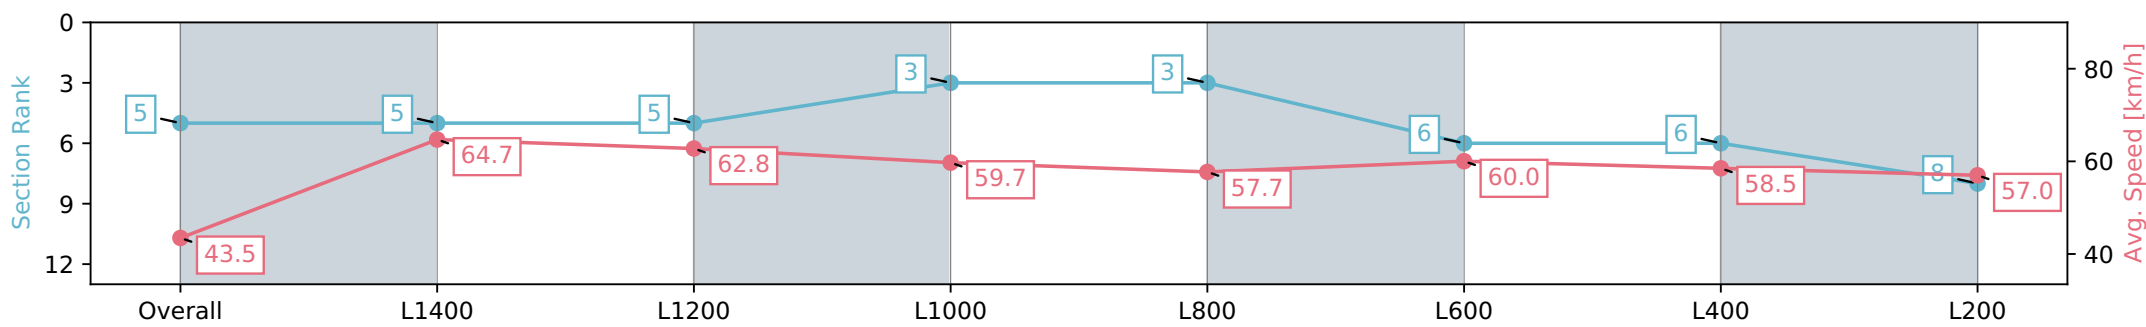

Gawler SA - Professional

Race 3: Jordan & Fowler Family Lawyers Maiden Plate - 1522m

08 May 2024 - 1:20PM

Track Rating: Soft 5, Weather: Fine, Rail Position: +7m 800m-400m, +6m Remainder

Section	Overall	L1400	L1200	L1000	L800	L600	L400	L200
Section Times	1:34.64 [5] (0:10.10)	1:24.54 [5] (0:11.17)	1:13.37 [5] (0:11.46)	1:01.91 [3] (0:12.20)	0:49.71 [3] (0:12.56)	0:37.15 [6] (0:12.07)	0:25.08 [6] (0:12.35)	0:12.73 [8] (0:12.73)
Average Speed [km/h]	43.5	64.7	62.8	59.7	57.7	60.0	58.5	57.0
Top Speed [km/h]	63.8	65.9	64.9	60.9	58.8	61.0	60.1	59.0
Avg. Dist. to Rail [m]	4.2	1.7	3.5	3.9	1.5	1.3	3.4	6.1
Avg. Stride Freq. [Hz]	2.2	2.4	2.4	2.3	2.3	2.3	2.3	2.3
Avg. Stride Length [m]	5.8	7.5	7.2	7.3	7.1	7.3	7.2	7.0