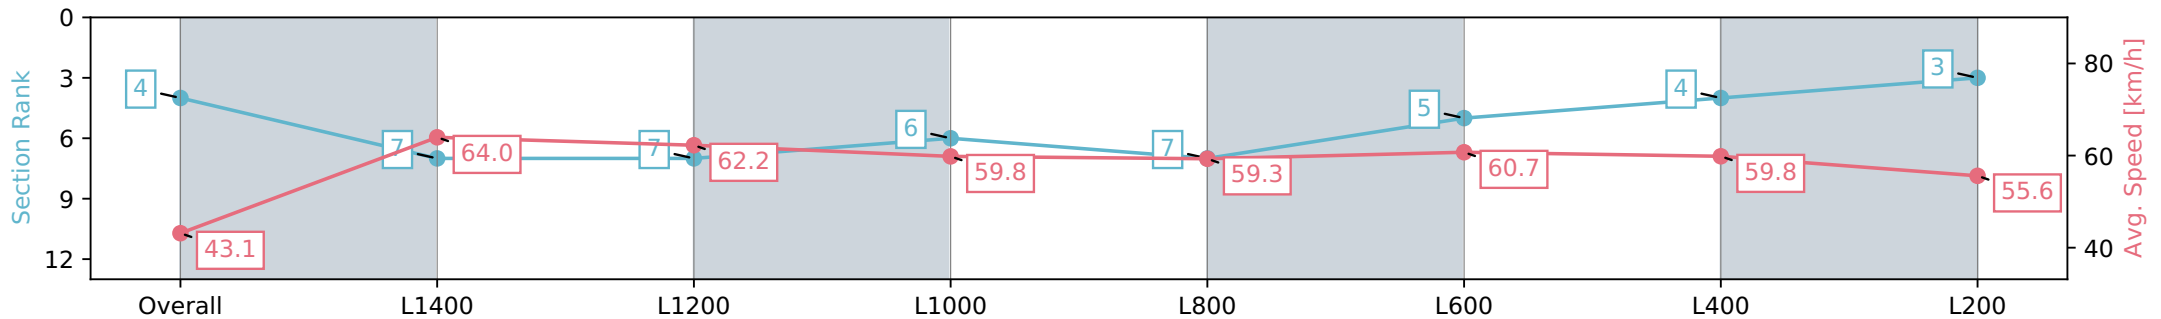

Gawler SA - Professional

Race 3: Jordan & Fowler Family Lawyers Maiden Plate - 1522m

08 May 2024 - 1:20PM

Track Rating: Soft 5, Weather: Fine, Rail Position: +7m 800m-400m, +6m Remainder

Section	Overall	L1400	L1200	L1000	L800	L600	L400	L200
Section Times	1:34.58 [4] (0:10.17)	1:24.41 [7] (0:11.23)	1:13.18 [7] (0:11.60)	1:01.58 [6] (0:12.11)	0:49.47 [7] (0:12.34)	0:37.13 [5] (0:11.99)	0:25.14 [4] (0:12.14)	0:13.00 [3] (0:13.00)
Average Speed [km/h]	43.1	64.0	62.2	59.8	59.3	60.7	59.8	55.6
Top Speed [km/h]	62.2	64.9	64.4	61.6	60.5	61.4	60.8	59.0
Avg. Dist. to Rail [m]	2.8	0.8	0.3	1.9	2.6	2.6	4.3	5.2
Avg. Stride Freq. [Hz]	2.2	2.4	2.3	2.2	2.3	2.3	2.3	2.2
Avg. Stride Length [m]	5.6	7.5	7.5	7.4	7.2	7.3	7.2	6.9