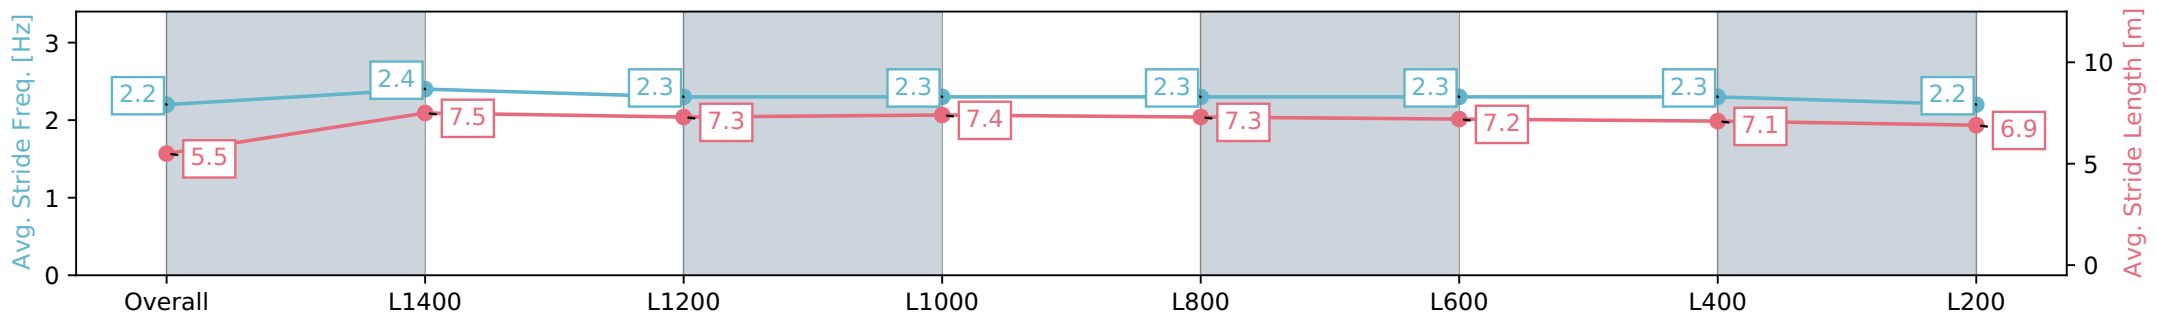

Gawler SA - Professional

Race 3: Jordan & Fowler Family Lawyers Maiden Plate - 1522m

08 May 2024 - 1:20PM

Track Rating: Soft 5, Weather: Fine, Rail Position: +7m 800m-400m, +6m Remainder

Section	Overall	L1400	L1200	L1000	L800	L600	L400	L200
Section Times	1:35.72 [10] (0:10.27)	1:25.45 [9] (0:11.34)	1:14.11 [9] (0:11.73)	1:02.38 [9] (0:12.13)	0:50.25 [9] (0:12.36)	0:37.89 [10] (0:12.28)	0:25.60 [10] (0:12.46)	0:13.14 [10] (0:13.14)
Average Speed [km/h]	42.7	63.8	61.6	60.4	59.7	60.0	58.5	55.2
Top Speed [km/h]	62.1	65.5	65.8	61.4	61.1	61.1	59.8	57.0
Avg. Dist. to Rail [m]	6.3	2.7	2.6	5.0	4.4	5.2	6.5	3.9
Avg. Stride Freq. [Hz]	2.2	2.4	2.3	2.3	2.3	2.3	2.3	2.2
Avg. Stride Length [m]	5.5	7.5	7.3	7.4	7.3	7.2	7.1	6.9