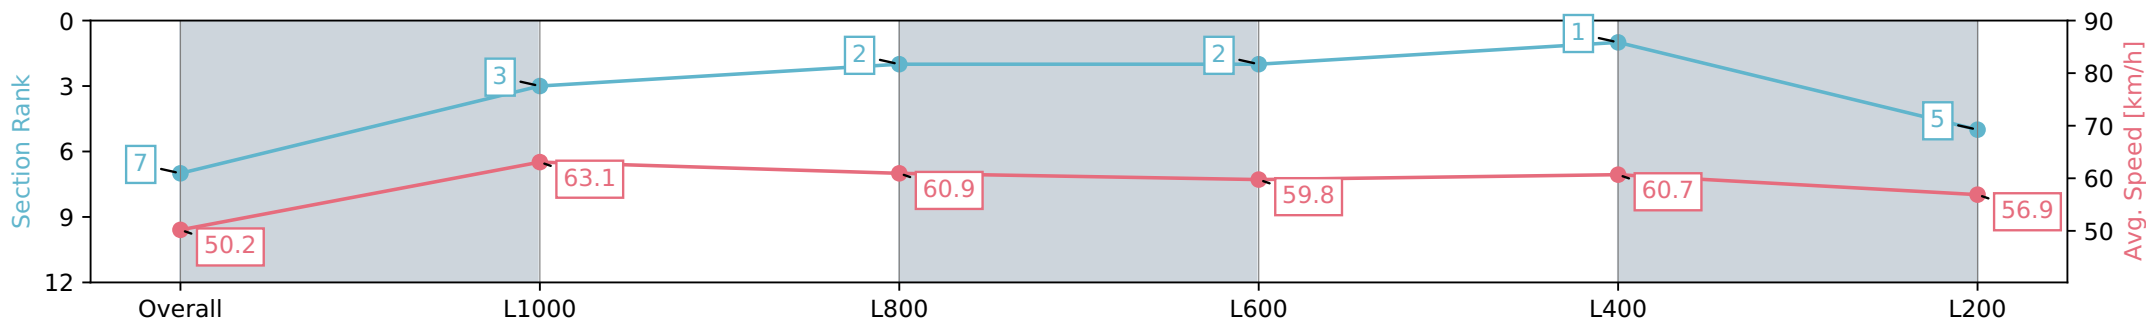

Gawler SA - Professional

Race 2: Benefitness & Health Centre Maiden Plate - 1200m

08 May 2024 - 12:45PM

Track Rating: Soft 5, Weather: Fine, Rail Position: +7m 800m-400m, +6m Remainder

Section	Overall	L1000	L800	L600	L400	L200
Section Times	1:14.38 [7] (0:14.36)	1:00.02 [3] (0:11.45)	0:48.57 [2] (0:11.86)	0:36.71 [2] (0:12.10)	0:24.61 [1] (0:11.91)	0:12.70 [5] (0:12.70)
Average Speed [km/h]	50.2	63.1	60.9	59.8	60.7	56.9
Top Speed [km/h]	62.8	64.5	62.9	60.8	61.1	60.1
Avg. Dist. to Rail [m]	3.1	2.1	0.5	1.0	1.9	3.0
Avg. Stride Freq. [Hz]	2.2	2.3	2.2	2.2	2.2	2.2
Avg. Stride Length [m]	6.3	7.7	7.5	7.5	7.5	7.2