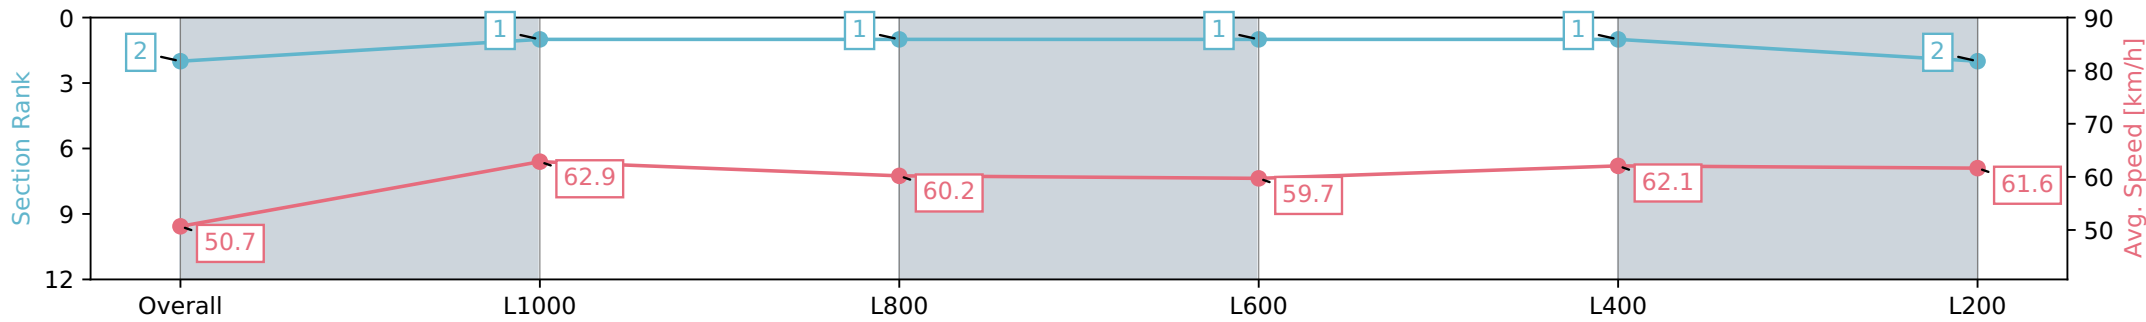

Gawler SA - Professional

Race 2: Benefitness & Health Centre Maiden Plate - 1200m

08 May 2024 - 12:45PM

Track Rating: Soft 5, Weather: Fine, Rail Position: +7m 800m-400m, +6m Remainder

Section	Overall	L1000	L800	L600	L400	L200
Section Times	1:13.20 [2] (0:14.21)	0:58.99 [1] (0:11.47)	0:47.52 [1] (0:11.98)	0:35.54 [1] (0:12.11)	0:23.43 [1] (0:11.66)	0:11.77 [2] (0:11.77)
Average Speed [km/h]	50.7	62.9	60.2	59.7	62.1	61.6
Top Speed [km/h]	64.0	65.3	60.8	61.3	62.7	62.7
Avg. Dist. to Rail [m]	6.2	1.2	0.4	1.6	1.2	1.6
Avg. Stride Freq. [Hz]	2.4	2.4	2.4	2.3	2.4	2.5
Avg. Stride Length [m]	5.9	7.2	7.1	7.2	7.2	6.8