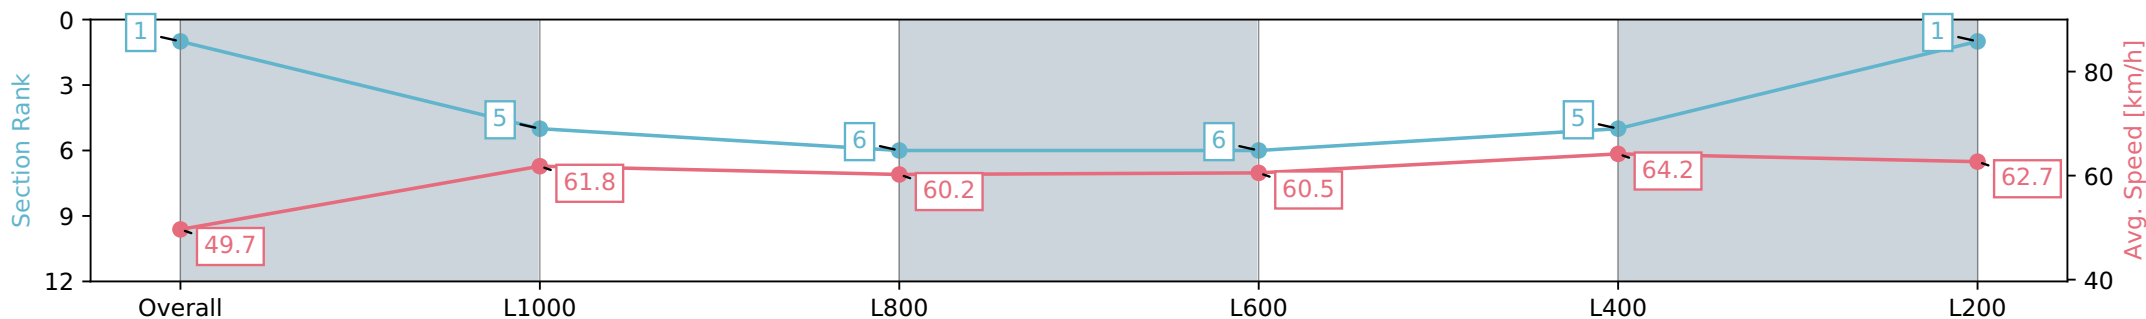

08 May 2024 - 12:45PM

Track Rating: Soft 5, Weather: Fine, Rail Position: +7m 800m-400m, +6m Remainder

Section	Overall	L1000	L800	L600	L400	L200
Section Times	1:12.98 [1] (0:14.52)	0:58.46 [5] (0:11.71)	0:46.75 [6] (0:11.95)	0:34.80 [6] (0:11.95)	0:22.85 [5] (0:11.26)	0:11.59 [1] (0:11.59)
Average Speed [km/h]	49.7	61.8	60.2	60.5	64.2	62.7
Top Speed [km/h]	62.7	64.3	62.7	63.0	65.9	65.9
Avg. Dist. to Rail [m]	1.1	1.8	0.4	1.1	3.3	3.7
Avg. Stride Freq. [Hz]	2.2	2.4	2.4	2.3	2.4	2.4
Avg. Stride Length [m]	6.1	7.2	7.1	7.2	7.3	7.1