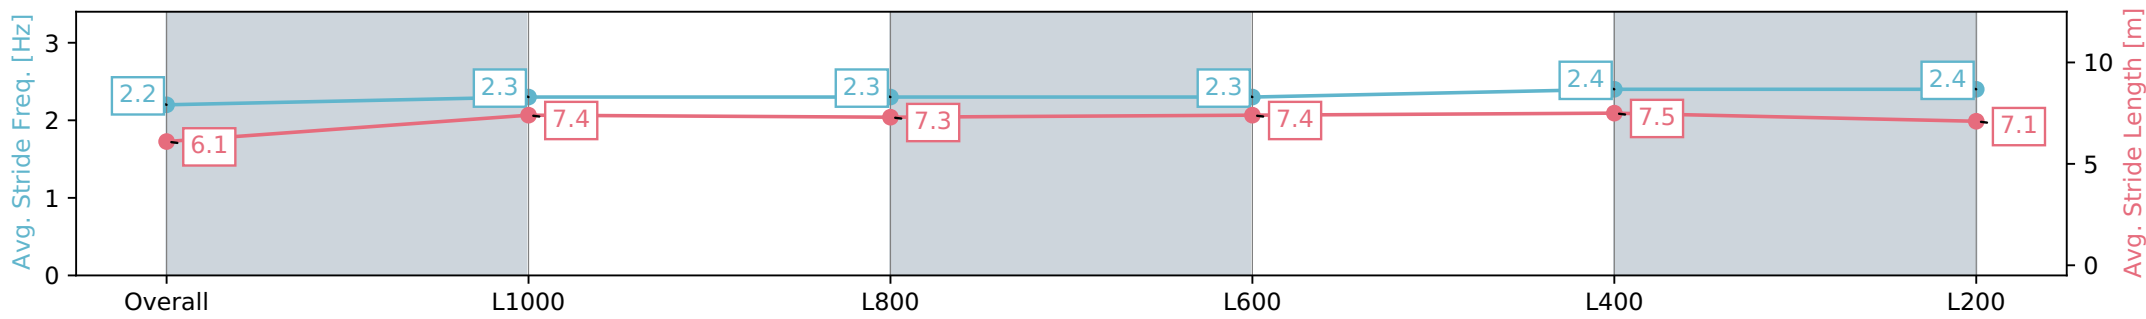

Gawler SA - Professional

Race 2: Benefitness & Health Centre Maiden Plate - 1200m

08 May 2024 - 12:45PM

Track Rating: Soft 5, Weather: Fine, Rail Position: +7m 800m-400m, +6m Remainder

Section	Overall	L1000	L800	L600	L400	L200
Section Times	1:13.59 [3] (0:14.77)	0:58.82 [7] (0:11.62)	0:47.20 [7] (0:12.02)	0:35.18 [8] (0:11.97)	0:23.21 [8] (0:11.28)	0:11.92 [4] (0:11.92)
Average Speed [km/h]	48.8	62.0	60.2	60.8	64.4	60.8
Top Speed [km/h]	62.1	63.1	61.0	63.0	65.0	64.1
Avg. Dist. to Rail [m]	0.6	0.6	0.7	2.6	4.4	4.9
Avg. Stride Freq. [Hz]	2.2	2.3	2.3	2.3	2.4	2.4
Avg. Stride Length [m]	6.1	7.4	7.3	7.4	7.5	7.1