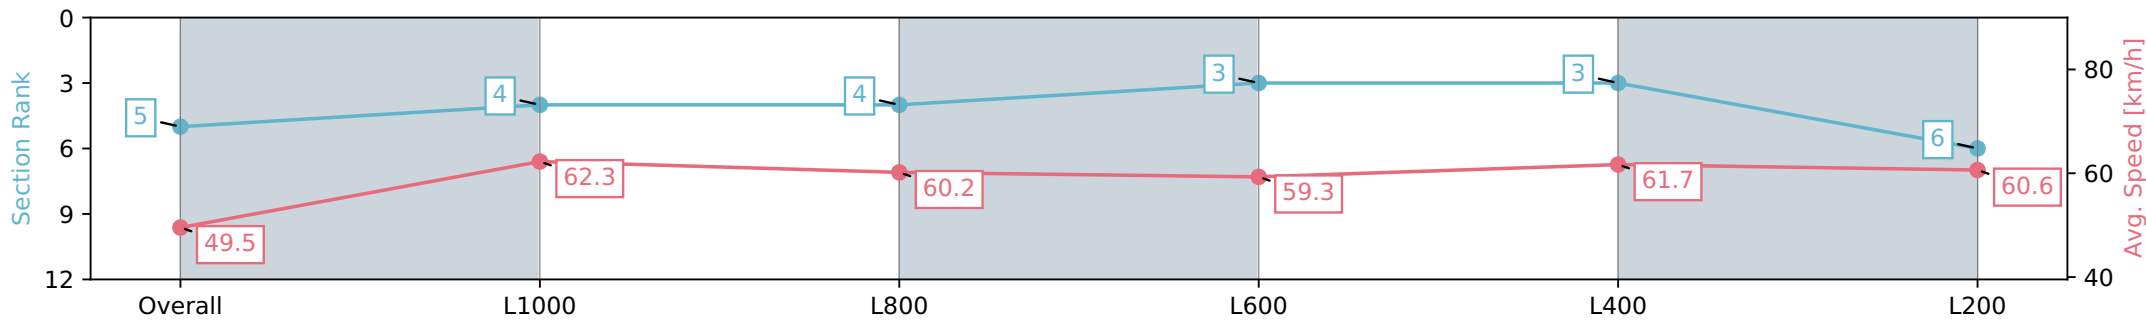

Gawler SA - Professional

Race 2: Benefitness & Health Centre Maiden Plate - 1200m

08 May 2024 - 12:45PM

Track Rating: Soft 5, Weather: Fine, Rail Position: +7m 800m-400m, +6m Remainder

Section	Overall	L1000	L800	L600	L400	L200
Section Times	1:13.64 [5] (0:14.51)	0:59.13 [4] (0:11.55)	0:47.58 [4] (0:11.80)	0:35.78 [3] (0:12.09)	0:23.69 [3] (0:11.75)	0:11.94 [6] (0:11.94)
Average Speed [km/h]	49.5	62.3	60.2	59.3	61.7	60.6
Top Speed [km/h]	62.6	63.8	61.7	60.6	62.9	62.9
Avg. Dist. to Rail [m]	1.1	0.6	2.2	0.6	1.0	2.9
Avg. Stride Freq. [Hz]	2.4	2.4	2.3	2.3	2.3	2.4
Avg. Stride Length [m]	5.9	7.2	7.1	7.3	7.3	7.1