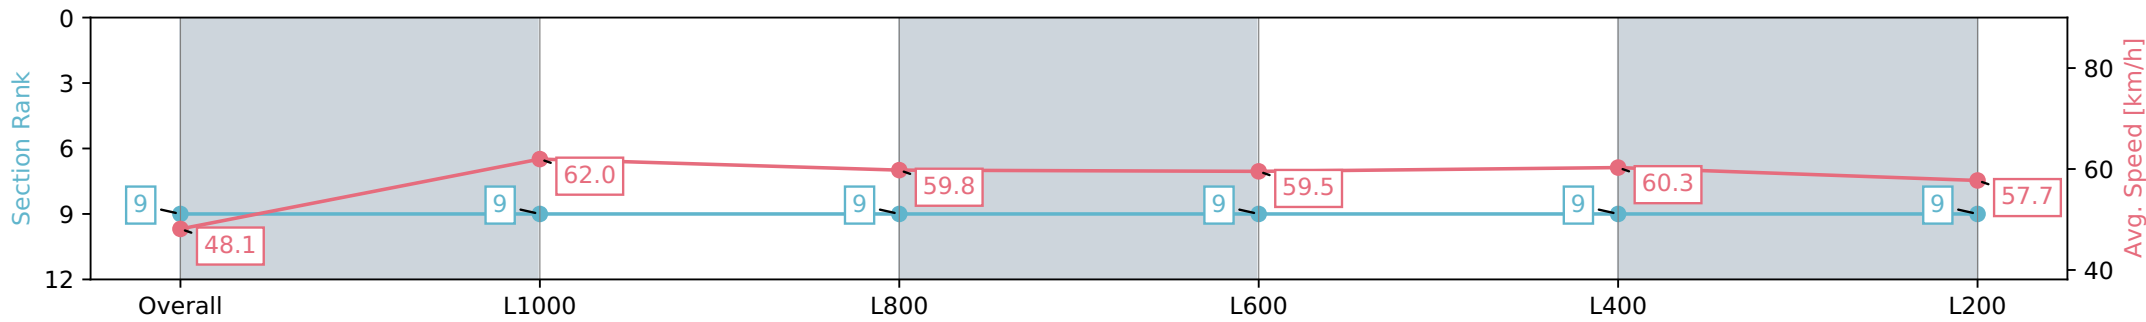

Gawler SA - Professional

Race 2: Benefitness & Health Centre Maiden Plate - 1200m

08 May 2024 - 12:45PM

Track Rating: Soft 5, Weather: Fine, Rail Position: +7m 800m-400m, +6m Remainder

Section	Overall	L1000	L800	L600	L400	L200
Section Times	1:15.32 [9] (0:14.93)	1:00.39 [9] (0:11.74)	0:48.65 [9] (0:12.01)	0:36.64 [9] (0:12.05)	0:24.59 [9] (0:12.03)	0:12.56 [9] (0:12.56)
Average Speed [km/h]	48.1	62.0	59.8	59.5	60.3	57.7
Top Speed [km/h]	62.2	63.1	60.4	60.3	61.3	59.5
Avg. Dist. to Rail [m]	6.5	3.3	1.4	1.1	2.7	4.8
Avg. Stride Freq. [Hz]	2.2	2.3	2.3	2.3	2.3	2.3
Avg. Stride Length [m]	6.0	7.4	7.3	7.3	7.2	7.0

[] Ranking at each section and finish
 -:-:- No data available at this section
 NA No data available