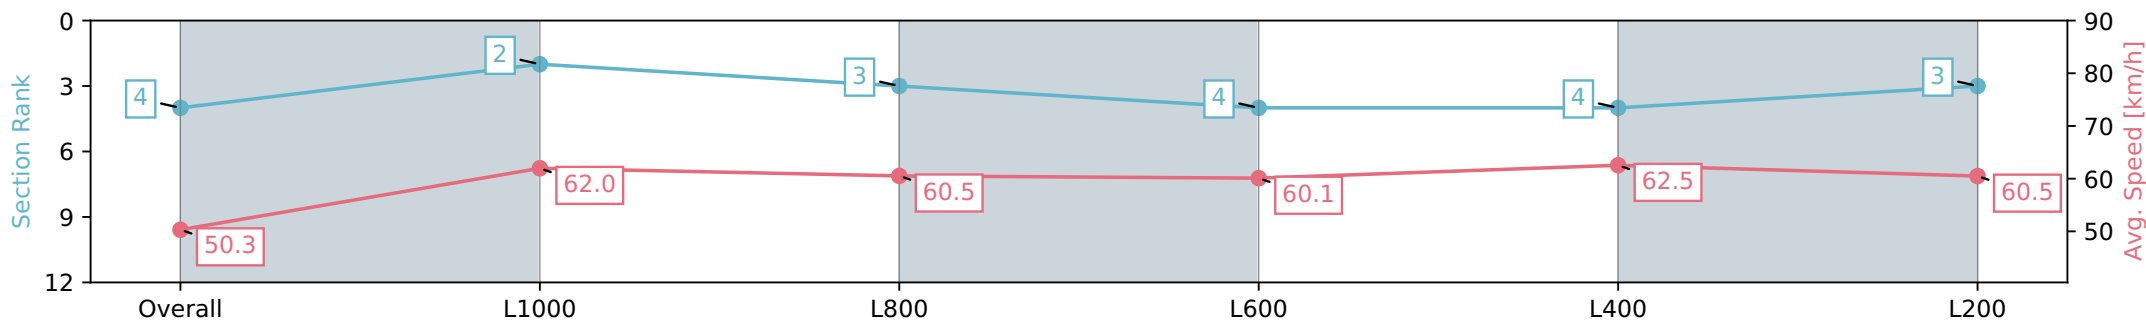

Gawler SA - Professional

Race 2: Benefitness & Health Centre Maiden Plate - 1200m

08 May 2024 - 12:45PM

Track Rating: Soft 5, Weather: Fine, Rail Position: +7m 800m-400m, +6m Remainder

Section	Overall	L1000	L800	L600	L400	L200
Section Times	1:13.59 [4] (0:14.31)	0:59.28 [2] (0:11.65)	0:47.63 [3] (0:11.96)	0:35.67 [4] (0:12.05)	0:23.62 [4] (0:11.62)	0:12.00 [3] (0:12.00)
Average Speed [km/h]	50.3	62.0	60.5	60.1	62.5	60.5
Top Speed [km/h]	63.5	62.7	62.0	61.6	63.3	62.0
Avg. Dist. to Rail [m]	3.0	1.9	0.6	1.7	3.9	6.3
Avg. Stride Freq. [Hz]	2.3	2.4	2.3	2.3	2.4	2.4
Avg. Stride Length [m]	6.0	7.3	7.2	7.3	7.3	7.0