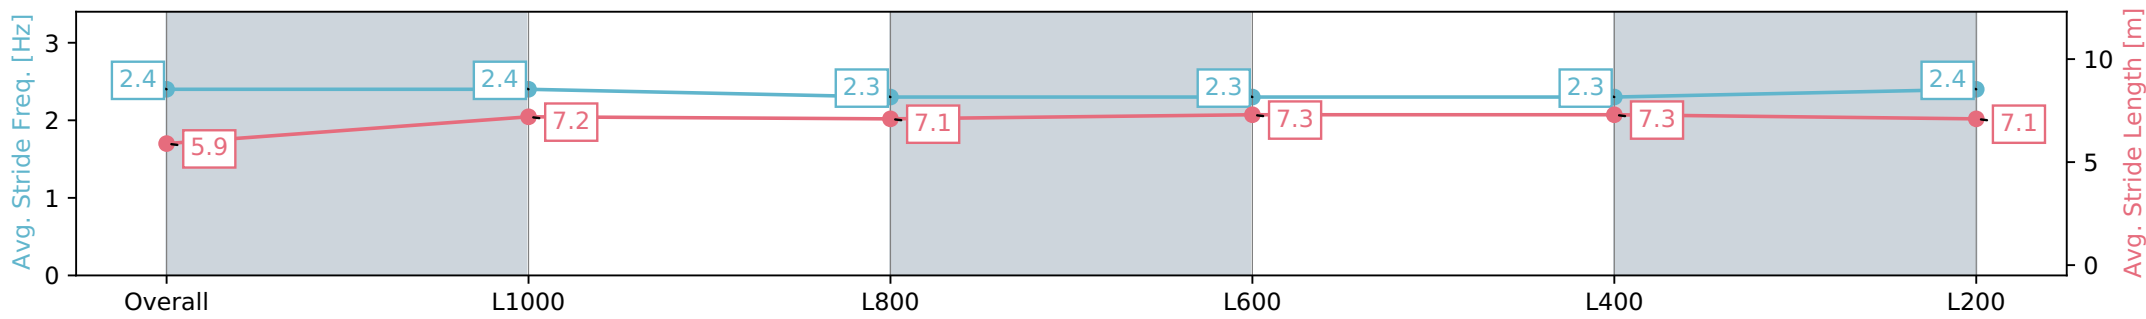

Gawler SA - Professional

Race 2: Benefitness & Health Centre Maiden Plate - 1200m

08 May 2024 - 12:45PM

Track Rating: Soft 5, Weather: Fine, Rail Position: +7m 800m-400m, +6m Remainder

Section	Overall	L1000	L800	L600	L400	L200
Section Times	1:13.64 [5] (0:14.51)	0:59.13 [4] (0:11.55)	0:47.58 [4] (0:11.80)	0:35.78 [3] (0:12.09)	0:23.69 [3] (0:11.75)	0:11.94 [6] (0:11.94)
Average Speed [km/h]	49.5	62.3	60.2	59.3	61.7	60.6
Top Speed [km/h]	62.6	63.8	61.7	60.6	62.9	62.9
Avg. Dist. to Rail [m]	1.1	0.6	2.2	0.6	1.0	2.9
Avg. Stride Freq. [Hz]	2.4	2.4	2.3	2.3	2.3	2.4
Avg. Stride Length [m]	5.9	7.2	7.1	7.3	7.3	7.1