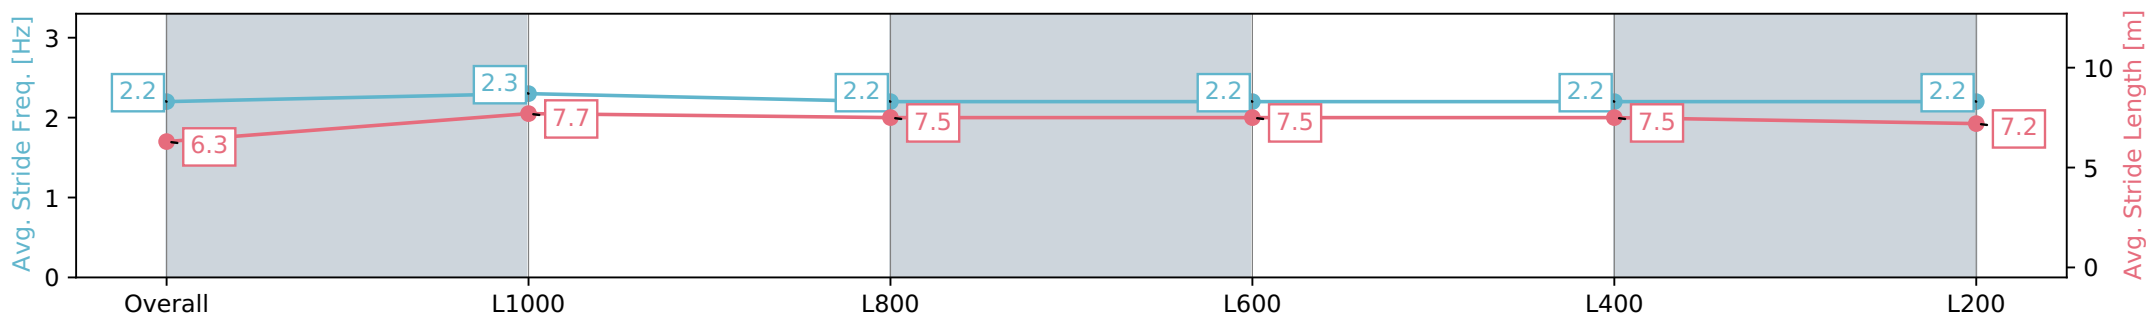

Gawler SA - Professional

Race 2: Benefitness & Health Centre Maiden Plate - 1200m

08 May 2024 - 12:45PM

Track Rating: Soft 5, Weather: Fine, Rail Position: +7m 800m-400m, +6m Remainder

Section	Overall	L1000	L800	L600	L400	L200
Section Times	1:14.38 [7] (0:14.36)	1:00.02 [3] (0:11.45)	0:48.57 [2] (0:11.86)	0:36.71 [2] (0:12.10)	0:24.61 [1] (0:11.91)	0:12.70 [5] (0:12.70)
Average Speed [km/h]	50.2	63.1	60.9	59.8	60.7	56.9
Top Speed [km/h]	62.8	64.5	62.9	60.8	61.1	60.1
Avg. Dist. to Rail [m]	3.1	2.1	0.5	1.0	1.9	3.0
Avg. Stride Freq. [Hz]	2.2	2.3	2.2	2.2	2.2	2.2
Avg. Stride Length [m]	6.3	7.7	7.5	7.5	7.5	7.2

- [] Ranking at each section and finish
- :-:- No data available at this section
- NA No data available

Horse/Jockey Name	ABSOLUTELY STOKED/Ben Price
Finish Rank	8
Fastest Section Time (Section)	0:11.63 (L1000)
Top Speed [km/h] (Section)	63.2 (L600)
Race State	Finished