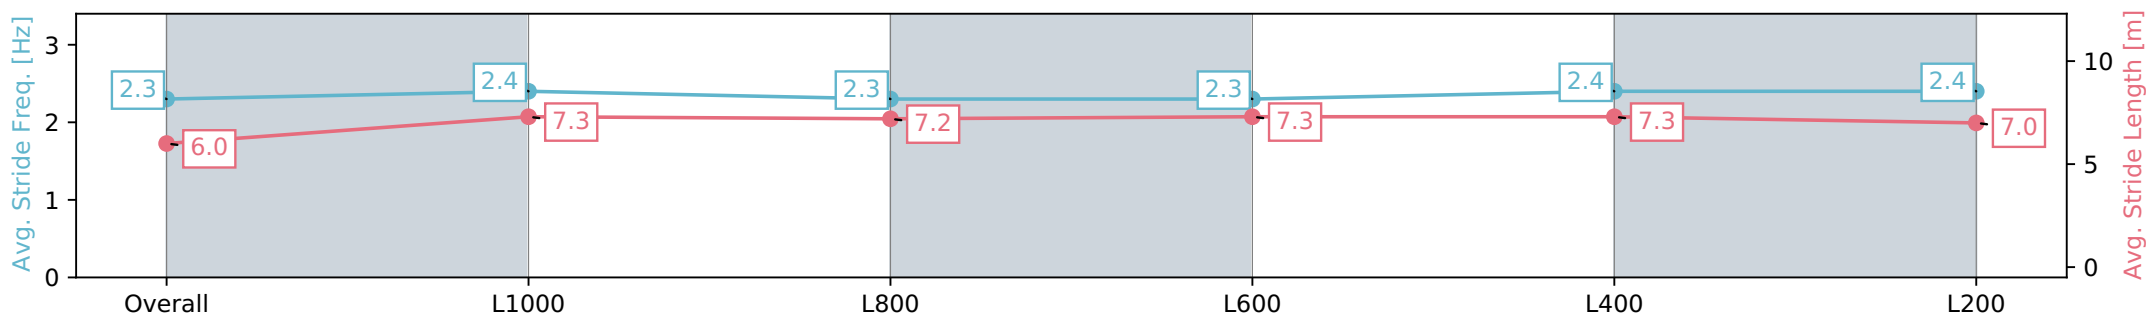

Gawler SA - Professional

Race 2: Benefitness & Health Centre Maiden Plate - 1200m

08 May 2024 - 12:45PM

Track Rating: Soft 5, Weather: Fine, Rail Position: +7m 800m-400m, +6m Remainder

Section	Overall	L1000	L800	L600	L400	L200
Section Times	1:13.59 [4] (0:14.31)	0:59.28 [2] (0:11.65)	0:47.63 [3] (0:11.96)	0:35.67 [4] (0:12.05)	0:23.62 [4] (0:11.62)	0:12.00 [3] (0:12.00)
Average Speed [km/h]	50.3	62.0	60.5	60.1	62.5	60.5
Top Speed [km/h]	63.5	62.7	62.0	61.6	63.3	62.0
Avg. Dist. to Rail [m]	3.0	1.9	0.6	1.7	3.9	6.3
Avg. Stride Freq. [Hz]	2.3	2.4	2.3	2.3	2.4	2.4
Avg. Stride Length [m]	6.0	7.3	7.2	7.3	7.3	7.0