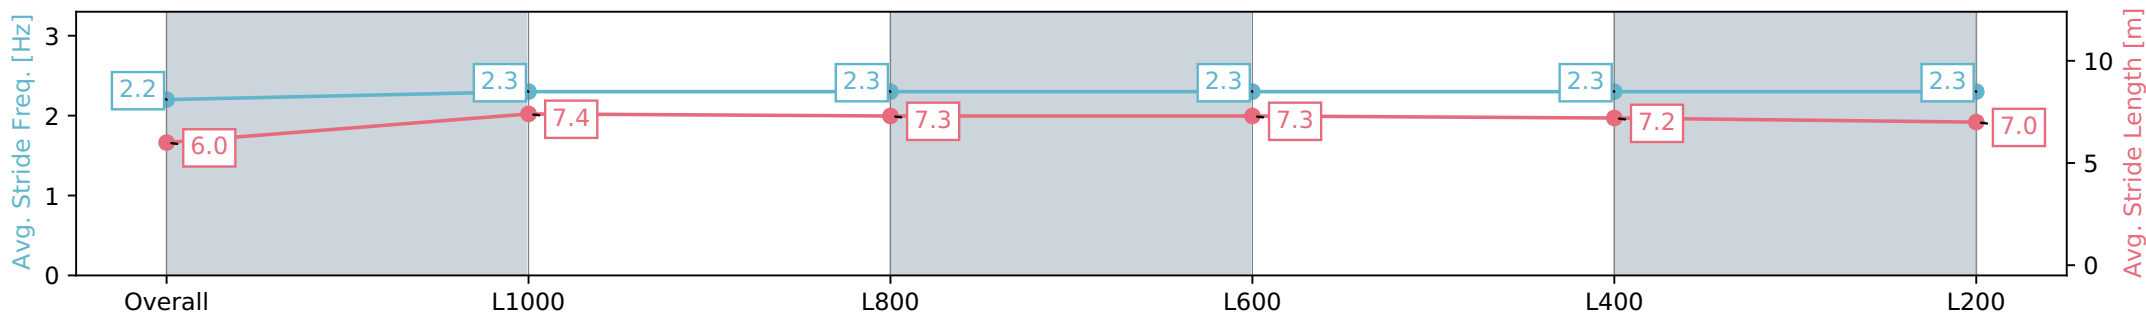

Gawler SA - Professional

Race 2: Benefitness & Health Centre Maiden Plate - 1200m

08 May 2024 - 12:45PM

Track Rating: Soft 5, Weather: Fine, Rail Position: +7m 800m-400m, +6m Remainder

Section	Overall	L1000	L800	L600	L400	L200
Section Times	1:15.32 [9] (0:14.93)	1:00.39 [9] (0:11.74)	0:48.65 [9] (0:12.01)	0:36.64 [9] (0:12.05)	0:24.59 [9] (0:12.03)	0:12.56 [9] (0:12.56)
Average Speed [km/h]	48.1	62.0	59.8	59.5	60.3	57.7
Top Speed [km/h]	62.2	63.1	60.4	60.3	61.3	59.5
Avg. Dist. to Rail [m]	6.5	3.3	1.4	1.1	2.7	4.8
Avg. Stride Freq. [Hz]	2.2	2.3	2.3	2.3	2.3	2.3
Avg. Stride Length [m]	6.0	7.4	7.3	7.3	7.2	7.0

[] Ranking at each section and finish
 -:-:- No data available at this section
 NA No data available