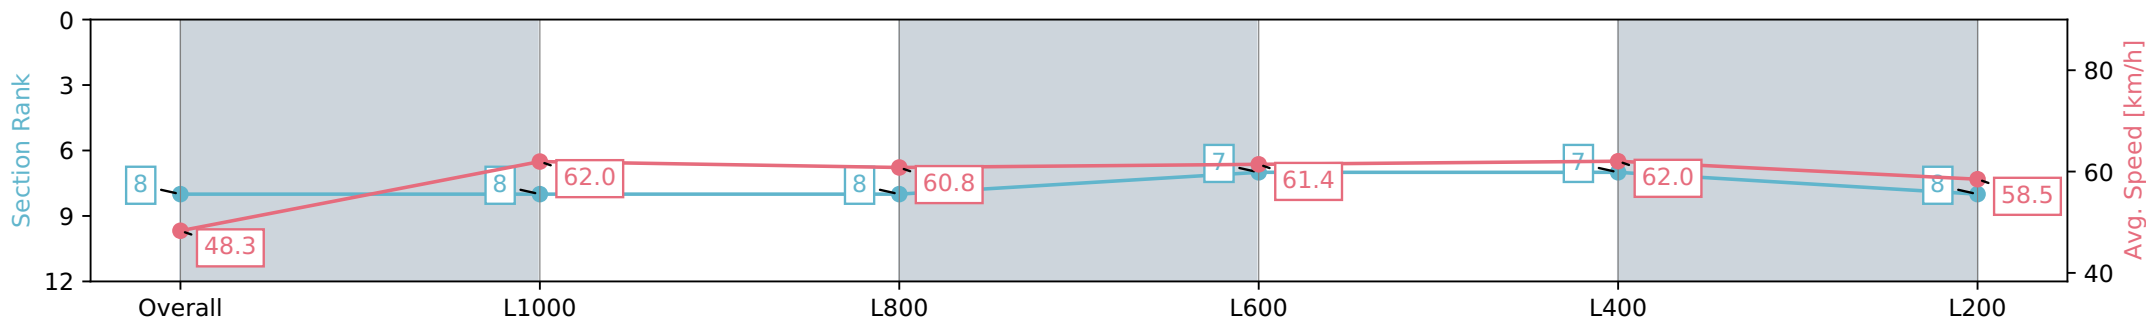

Gawler SA - Professional

Race 2: Benefitness & Health Centre Maiden Plate - 1200m

08 May 2024 - 12:45PM

Track Rating: Soft 5, Weather: Fine, Rail Position: +7m 800m-400m, +6m Remainder

Section	Overall	L1000	L800	L600	L400	L200
Section Times	1:14.39 [8] (0:14.92)	0:59.47 [8] (0:11.63)	0:47.84 [8] (0:11.81)	0:36.03 [7] (0:11.86)	0:24.17 [7] (0:11.74)	0:12.43 [8] (0:12.43)
Average Speed [km/h]	48.3	62.0	60.8	61.4	62.0	58.5
Top Speed [km/h]	62.4	62.6	61.9	63.0	63.2	60.4
Avg. Dist. to Rail [m]	4.3	1.0	0.7	2.5	7.7	11.9
Avg. Stride Freq. [Hz]	2.2	2.3	2.2	2.3	2.3	2.3
Avg. Stride Length [m]	6.0	7.5	7.6	7.5	7.4	7.0