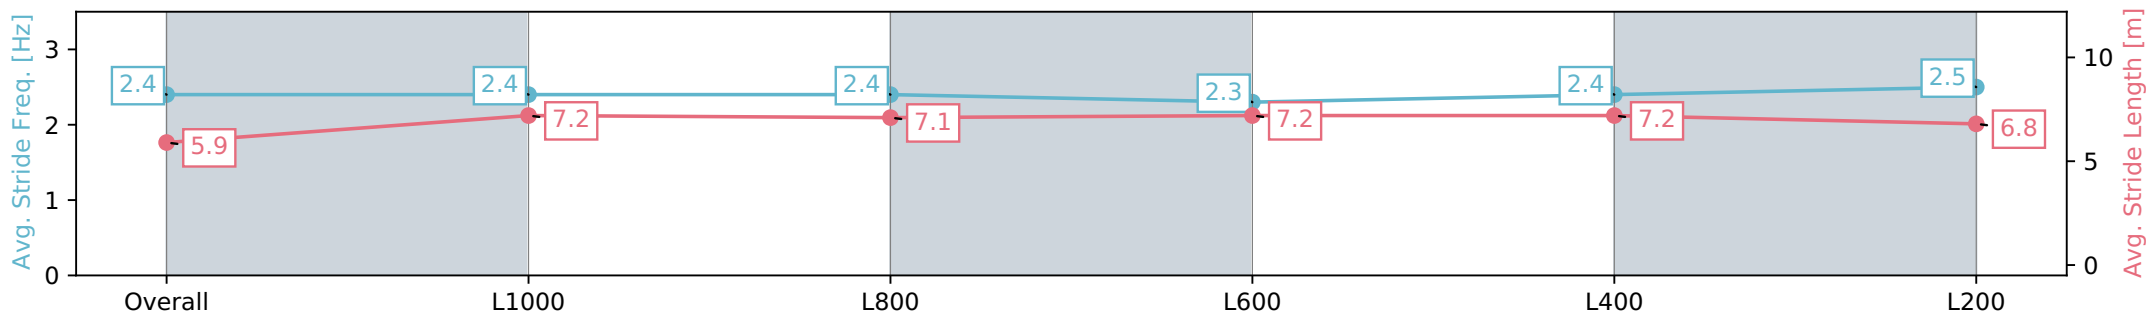

Gawler SA - Professional

Race 2: Benefitness & Health Centre Maiden Plate - 1200m

08 May 2024 - 12:45PM

Track Rating: Soft 5, Weather: Fine, Rail Position: +7m 800m-400m, +6m Remainder

Section	Overall	L1000	L800	L600	L400	L200
Section Times	1:13.20 [2] (0:14.21)	0:58.99 [1] (0:11.47)	0:47.52 [1] (0:11.98)	0:35.54 [1] (0:12.11)	0:23.43 [1] (0:11.66)	0:11.77 [2] (0:11.77)
Average Speed [km/h]	50.7	62.9	60.2	59.7	62.1	61.6
Top Speed [km/h]	64.0	65.3	60.8	61.3	62.7	62.7
Avg. Dist. to Rail [m]	6.2	1.2	0.4	1.6	1.2	1.6
Avg. Stride Freq. [Hz]	2.4	2.4	2.4	2.3	2.4	2.5
Avg. Stride Length [m]	5.9	7.2	7.1	7.2	7.2	6.8