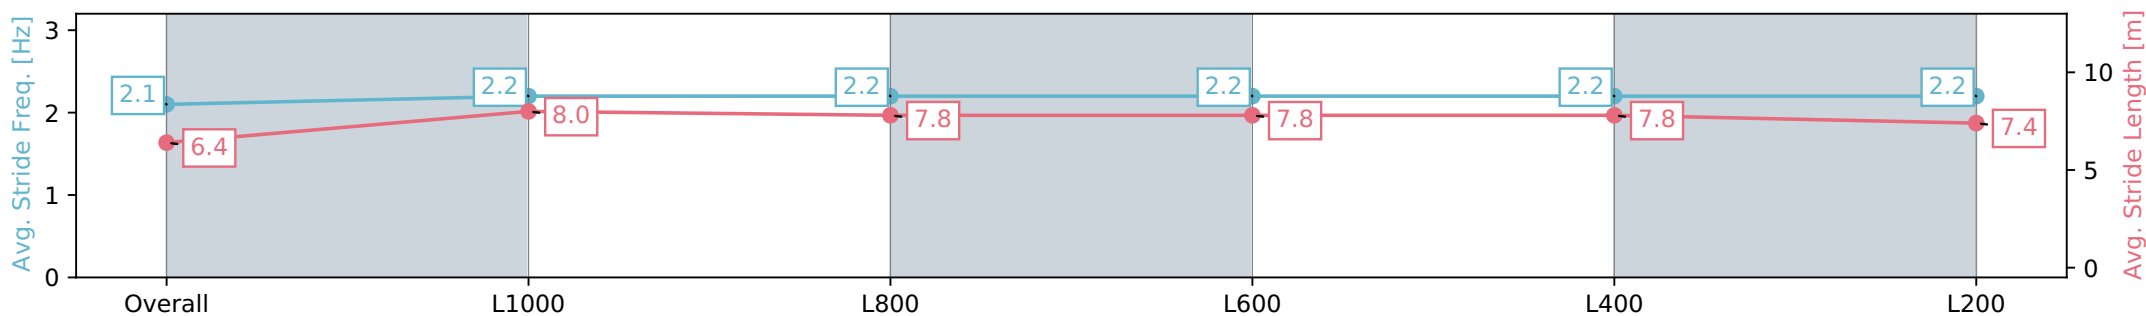

Gawler SA - Professional

Race 2: Benefitness & Health Centre Maiden Plate - 1200m

08 May 2024 - 12:45PM

Track Rating: Soft 5, Weather: Fine, Rail Position: +7m 800m-400m, +6m Remainder

Section	Overall	L1000	L800	L600	L400	L200
Section Times	1:14.12 [6] (0:14.54)	0:59.58 [6] (0:11.64)	0:47.94 [5] (0:11.98)	0:35.96 [5] (0:12.01)	0:23.95 [6] (0:11.69)	0:12.26 [7] (0:12.26)
Average Speed [km/h]	49.6	62.4	61.1	60.8	62.1	59.2
Top Speed [km/h]	62.4	63.0	62.1	62.7	62.9	61.2
Avg. Dist. to Rail [m]	4.2	2.7	2.4	3.5	5.6	7.4
Avg. Stride Freq. [Hz]	2.1	2.2	2.2	2.2	2.2	2.2
Avg. Stride Length [m]	6.4	8.0	7.8	7.8	7.8	7.4