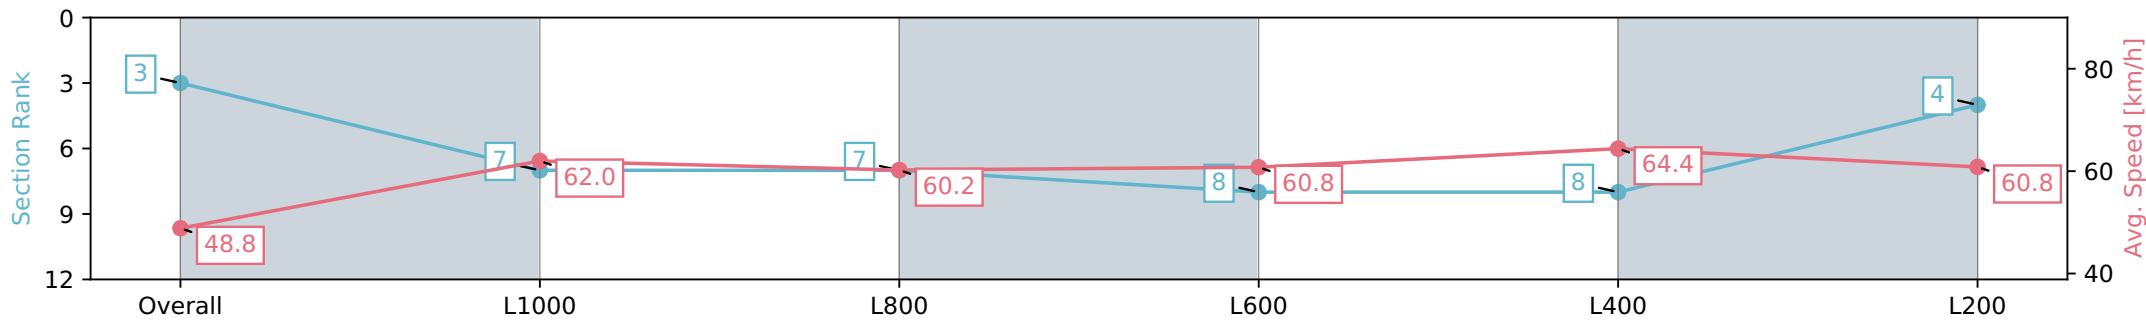

Gawler SA - Professional

Race 2: Benefitness & Health Centre Maiden Plate - 1200m

08 May 2024 - 12:45PM

Track Rating: Soft 5, Weather: Fine, Rail Position: +7m 800m-400m, +6m Remainder

Section	Overall	L1000	L800	L600	L400	L200
Section Times	1:13.59 [3] (0:14.77)	0:58.82 [7] (0:11.62)	0:47.20 [7] (0:12.02)	0:35.18 [8] (0:11.97)	0:23.21 [8] (0:11.28)	0:11.92 [4] (0:11.92)
Average Speed [km/h]	48.8	62.0	60.2	60.8	64.4	60.8
Top Speed [km/h]	62.1	63.1	61.0	63.0	65.0	64.1
Avg. Dist. to Rail [m]	0.6	0.6	0.7	2.6	4.4	4.9
Avg. Stride Freq. [Hz]	2.2	2.3	2.3	2.3	2.4	2.4
Avg. Stride Length [m]	6.1	7.4	7.3	7.4	7.5	7.1