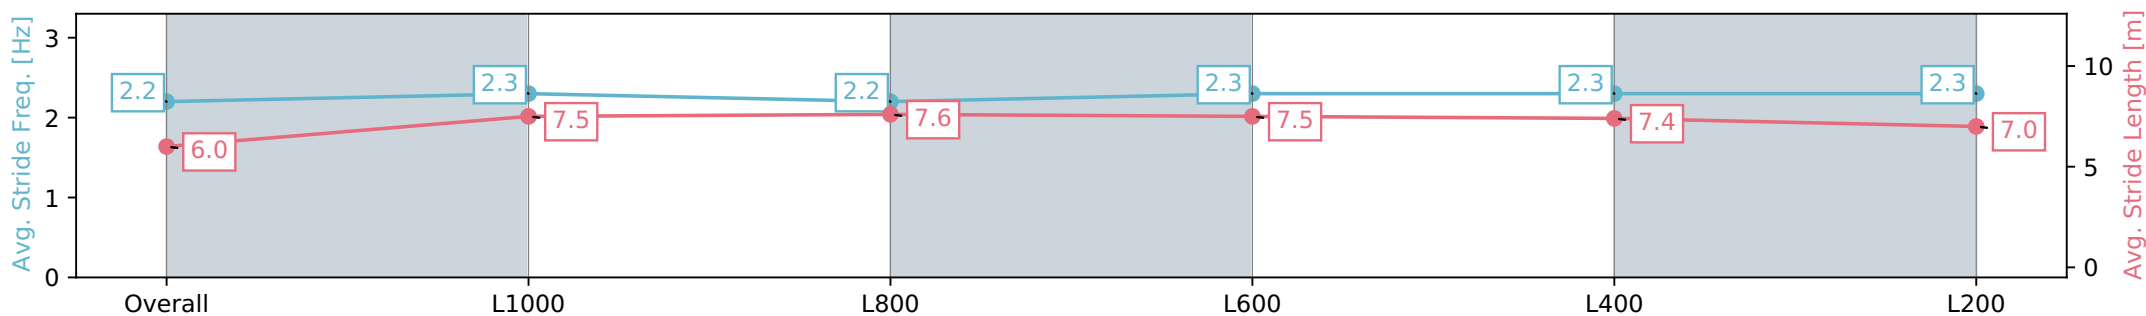

Gawler SA - Professional

Race 2: Benefitness & Health Centre Maiden Plate - 1200m

08 May 2024 - 12:45PM

Track Rating: Soft 5, Weather: Fine, Rail Position: +7m 800m-400m, +6m Remainder

Section	Overall	L1000	L800	L600	L400	L200
Section Times	1:14.39 [8] (0:14.92)	0:59.47 [8] (0:11.63)	0:47.84 [8] (0:11.81)	0:36.03 [7] (0:11.86)	0:24.17 [7] (0:11.74)	0:12.43 [8] (0:12.43)
Average Speed [km/h]	48.3	62.0	60.8	61.4	62.0	58.5
Top Speed [km/h]	62.4	62.6	61.9	63.0	63.2	60.4
Avg. Dist. to Rail [m]	4.3	1.0	0.7	2.5	7.7	11.9
Avg. Stride Freq. [Hz]	2.2	2.3	2.2	2.3	2.3	2.3
Avg. Stride Length [m]	6.0	7.5	7.6	7.5	7.4	7.0