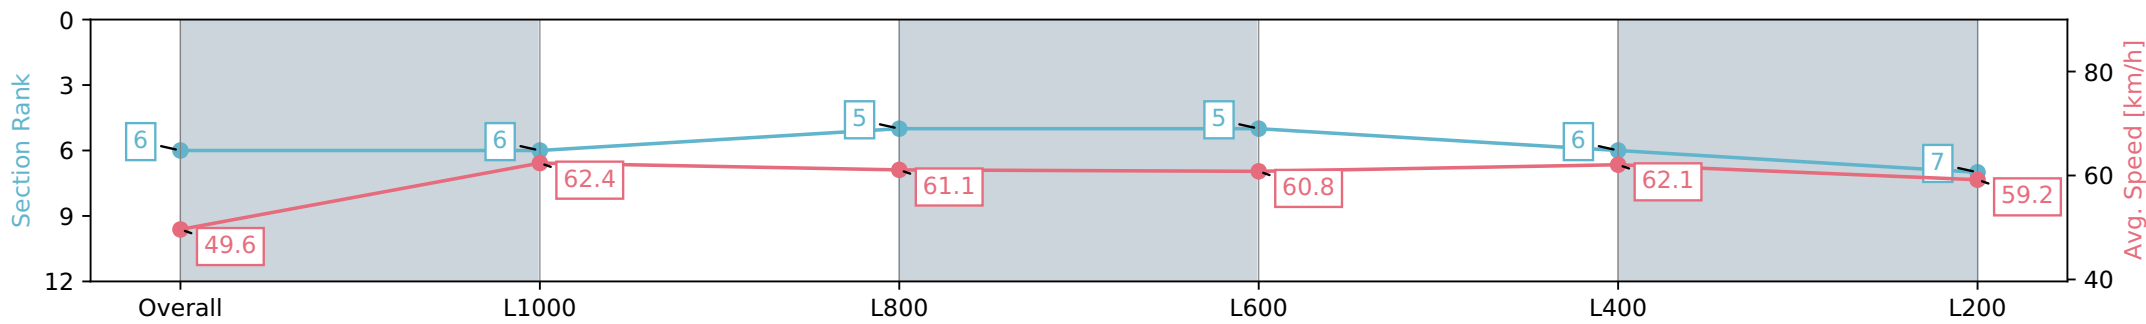

Gawler SA - Professional

Race 2: Benefitness & Health Centre Maiden Plate - 1200m

08 May 2024 - 12:45PM

Track Rating: Soft 5, Weather: Fine, Rail Position: +7m 800m-400m, +6m Remainder

Section	Overall	L1000	L800	L600	L400	L200
Section Times	1:14.12 [6] (0:14.54)	0:59.58 [6] (0:11.64)	0:47.94 [5] (0:11.98)	0:35.96 [5] (0:12.01)	0:23.95 [6] (0:11.69)	0:12.26 [7] (0:12.26)
Average Speed [km/h]	49.6	62.4	61.1	60.8	62.1	59.2
Top Speed [km/h]	62.4	63.0	62.1	62.7	62.9	61.2
Avg. Dist. to Rail [m]	4.2	2.7	2.4	3.5	5.6	7.4
Avg. Stride Freq. [Hz]	2.1	2.2	2.2	2.2	2.2	2.2
Avg. Stride Length [m]	6.4	8.0	7.8	7.8	7.8	7.4