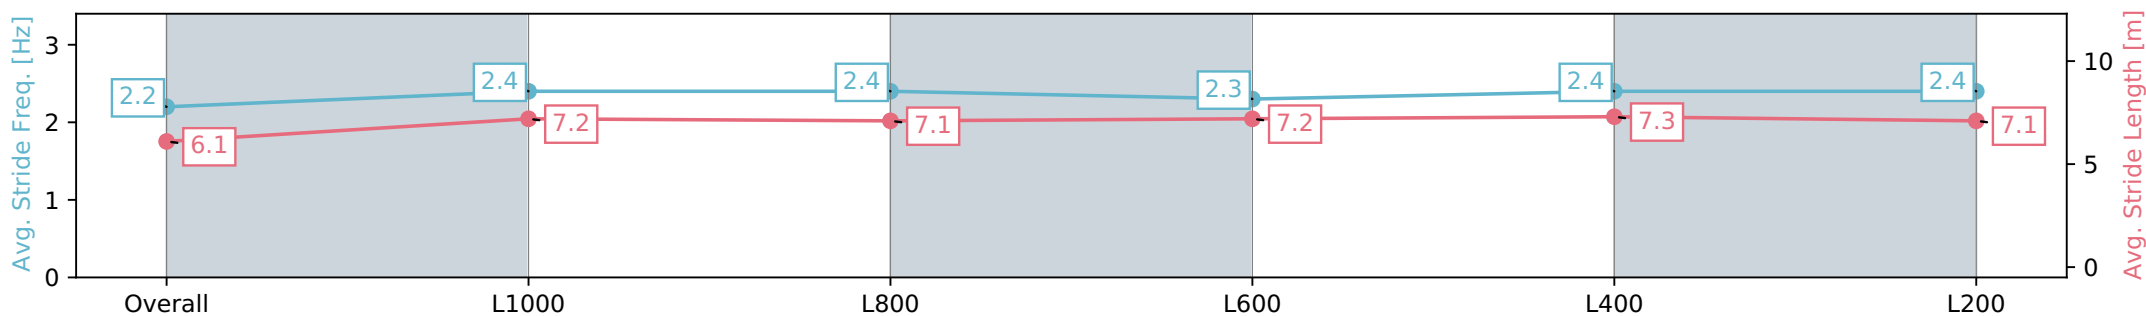

08 May 2024 - 12:45PM

Track Rating: Soft 5, Weather: Fine, Rail Position: +7m 800m-400m, +6m Remainder

Section	Overall	L1000	L800	L600	L400	L200
Section Times	1:12.98 [1] (0:14.52)	0:58.46 [5] (0:11.71)	0:46.75 [6] (0:11.95)	0:34.80 [6] (0:11.95)	0:22.85 [5] (0:11.26)	0:11.59 [1] (0:11.59)
Average Speed [km/h]	49.7	61.8	60.2	60.5	64.2	62.7
Top Speed [km/h]	62.7	64.3	62.7	63.0	65.9	65.9
Avg. Dist. to Rail [m]	1.1	1.8	0.4	1.1	3.3	3.7
Avg. Stride Freq. [Hz]	2.2	2.4	2.4	2.3	2.4	2.4
Avg. Stride Length [m]	6.1	7.2	7.1	7.2	7.3	7.1