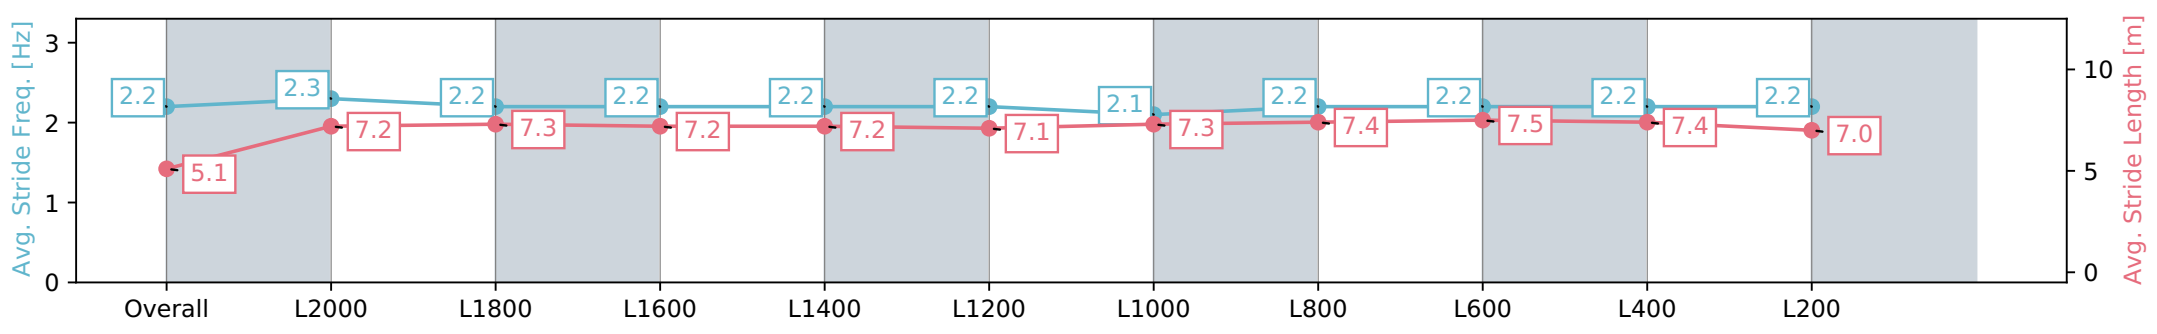

Gawler SA - Professional

Race 1: Ruby Tuesday Foundation Maiden Plate - 2132m

08 May 2024 - 12:10PM

Track Rating: Soft 5, Weather: Fine, Rail Position: +7m 800m-400m, +6m Remainder

Section	Overall	L2000	L1800	L1600	L1400	L1200	L1000	L800	L600	L400	L200
Section Times	2:17.78 [3] (0:11.86)	2:05.92 [5] (0:12.12)	1:53.80 [6] (0:12.42)	1:41.38 [6] (0:12.85)	1:28.53 [7] (0:12.79)	1:15.74 [7] (0:12.96)	1:02.78 [7] (0:12.98)	0:49.80 [7] (0:12.51)	0:37.29 [7] (0:12.17)	0:25.12 [5] (0:12.34)	0:12.78 [2] (0:12.78)
Average Speed [km/h]	40.2	59.5	58.8	56.5	56.5	55.5	55.8	58.3	60.0	58.8	55.9
Top Speed [km/h]	58.7	59.9	59.4	58.0	56.9	56.8	56.6	59.3	60.1	60.2	56.9
Avg. Dist. to Rail [m]	8.4	4.2	2.0	1.6	2.1	1.5	1.9	2.2	3.0	4.1	5.5
Avg. Stride Freq. [Hz]	2.2	2.3	2.2	2.2	2.2	2.2	2.2	2.1	2.2	2.2	2.2
Avg. Stride Length [m]	5.1	7.2	7.3	7.2	7.2	7.2	7.1	7.3	7.4	7.5	7.0