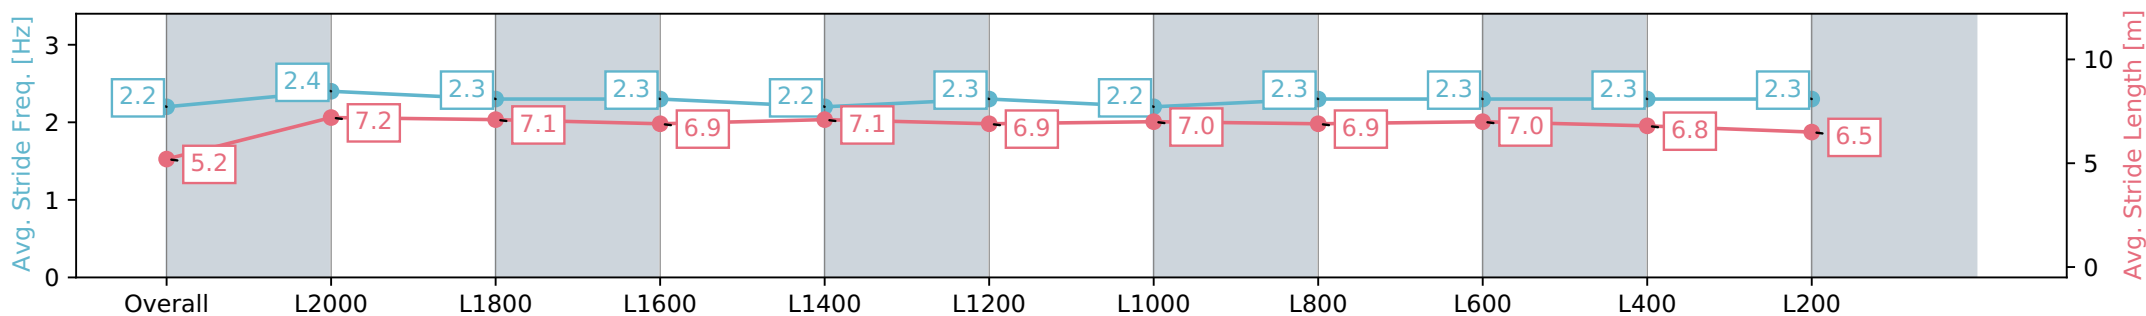

Gawler SA - Professional

Race 1: Ruby Tuesday Foundation Maiden Plate - 2132m

08 May 2024 - 12:10PM

Track Rating: Soft 5, Weather: Fine, Rail Position: +7m 800m-400m, +6m Remainder

Section	Overall	L2000	L1800	L1600	L1400	L1200	L1000	L800	L600	L400	L200
Section Times	2:18.34 [8] (0:11.79)	2:06.55 [3] (0:11.85)	1:54.70 [3] (0:12.36)	1:42.34 [3] (0:12.82)	1:29.52 [4] (0:12.82)	1:16.70 [4] (0:12.90)	1:03.80 [4] (0:13.00)	0:50.80 [4] (0:12.66)	0:38.14 [4] (0:12.44)	0:25.70 [4] (0:12.65)	0:13.05 [7] (0:13.05)
Average Speed [km/h]	40.3	60.9	58.5	56.4	56.2	55.8	55.6	57.5	58.4	57.2	54.7
Top Speed [km/h]	60.3	61.7	61.3	58.3	57.0	56.7	56.4	58.3	59.3	57.8	56.8
Avg. Dist. to Rail [m]	8.2	3.0	0.9	0.6	1.1	1.1	1.7	1.8	2.1	3.1	5.7
Avg. Stride Freq. [Hz]	2.2	2.4	2.3	2.3	2.2	2.3	2.2	2.3	2.3	2.3	2.3
Avg. Stride Length [m]	5.2	7.2	7.1	6.9	7.1	6.9	7.0	6.9	7.0	6.8	6.5