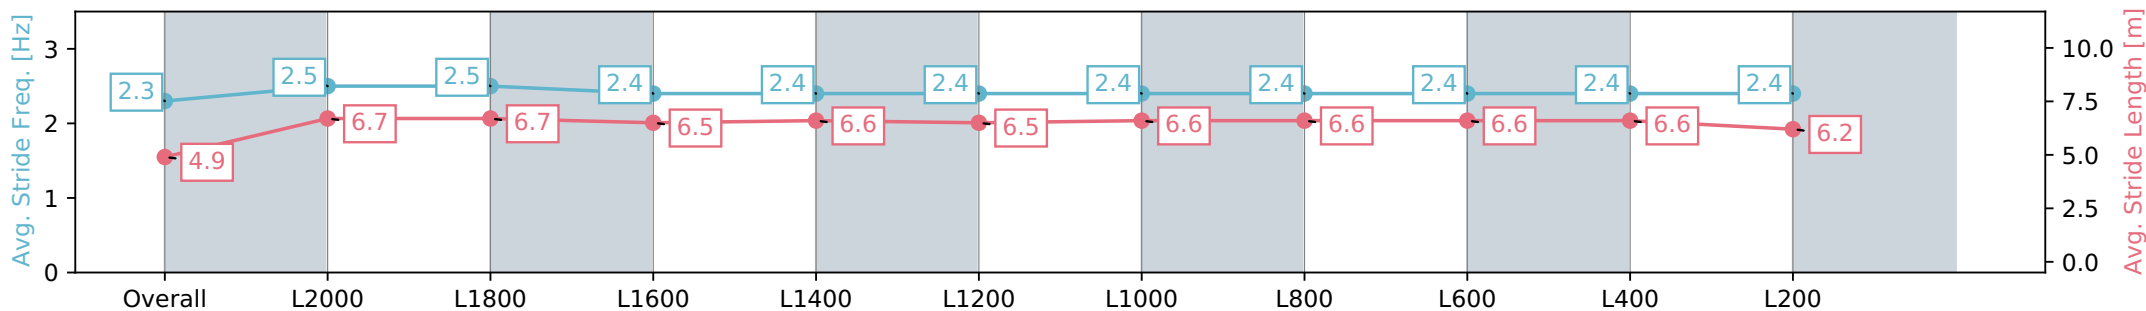

Gawler SA - Professional

Race 1: Ruby Tuesday Foundation Maiden Plate - 2132m

08 May 2024 - 12:10PM

Track Rating: Soft 5, Weather: Fine, Rail Position: +7m 800m-400m, +6m Remainder

Section	Overall	L2000	L1800	L1600	L1400	L1200	L1000	L800	L600	L400	L200
Section Times	2:18.28 [7] (0:11.57)	2:06.70 [2] (0:11.70)	1:55.00 [1] (0:12.19)	1:42.81 [2] (0:13.02)	1:29.79 [2] (0:12.72)	1:17.07 [2] (0:12.93)	1:04.14 [2] (0:12.99)	0:51.15 [2] (0:12.78)	0:38.37 [2] (0:12.47)	0:25.90 [1] (0:12.72)	0:13.18 [4] (0:13.18)
Average Speed [km/h]	41.1	61.7	59.4	55.5	56.6	55.8	55.8	56.7	58.4	56.7	54.2
Top Speed [km/h]	60.2	62.4	61.3	57.3	57.1	56.6	56.4	58.3	58.6	57.9	55.3
Avg. Dist. to Rail [m]	5.5	1.7	0.9	0.5	1.1	1.1	1.6	1.8	1.8	2.1	3.2
Avg. Stride Freq. [Hz]	2.3	2.5	2.5	2.4	2.4	2.4	2.4	2.4	2.4	2.4	2.4
Avg. Stride Length [m]	4.9	6.7	6.7	6.5	6.6	6.5	6.6	6.6	6.6	6.6	6.2