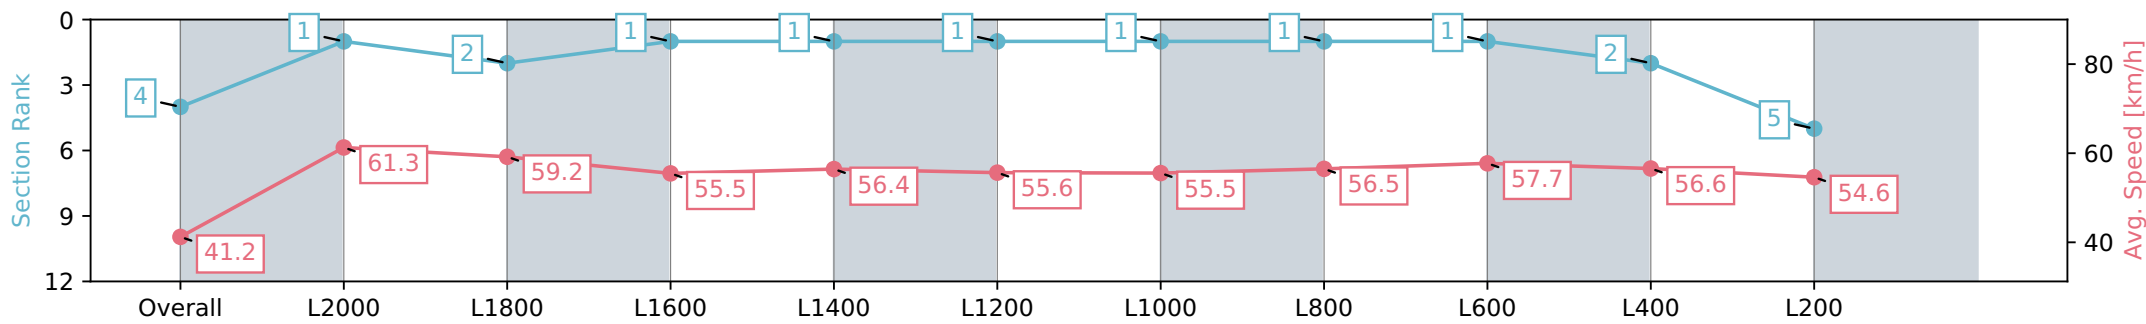

Gawler SA - Professional

Race 1: Ruby Tuesday Foundation Maiden Plate - 2132m

08 May 2024 - 12:10PM

Track Rating: Soft 5, Weather: Fine, Rail Position: +7m 800m-400m, +6m Remainder

Section	Overall	L2000	L1800	L1600	L1400	L1200	L1000	L800	L600	L400	L200
Section Times	2:18.21 [4] (0:11.52)	2:06.69 [1] (0:11.78)	1:54.91 [2] (0:12.12)	1:42.79 [1] (0:12.94)	1:29.85 [1] (0:12.75)	1:17.10 [1] (0:12.95)	1:04.15 [1] (0:13.02)	0:51.13 [1] (0:12.83)	0:38.30 [1] (0:12.49)	0:25.81 [2] (0:12.75)	0:13.06 [5] (0:13.06)
Average Speed [km/h]	41.2	61.3	59.2	55.5	56.4	55.6	55.5	56.5	57.7	56.6	54.6
Top Speed [km/h]	60.0	61.7	61.3	57.0	57.0	56.3	56.2	57.8	58.3	57.6	55.6
Avg. Dist. to Rail [m]	3.2	0.6	0.2	0.3	0.3	0.3	0.8	1.0	1.0	1.0	1.7
Avg. Stride Freq. [Hz]	2.2	2.3	2.2	2.1	2.1	2.1	2.1	2.2	2.2	2.2	2.2
Avg. Stride Length [m]	5.2	7.4	7.3	7.2	7.4	7.4	7.3	7.3	7.3	7.3	6.9