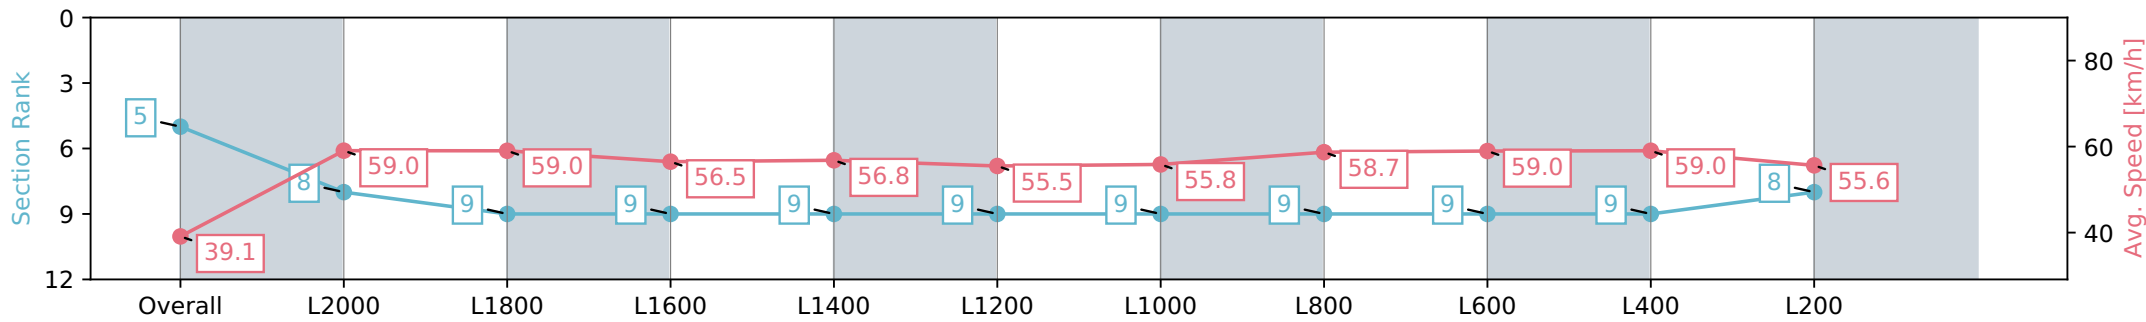

Gawler SA - Professional

Race 1: Ruby Tuesday Foundation Maiden Plate - 2132m

08 May 2024 - 12:10PM

Track Rating: Soft 5, Weather: Fine, Rail Position: +7m 800m-400m, +6m Remainder

Section	Overall	L2000	L1800	L1600	L1400	L1200	L1000	L800	L600	L400	L200
Section Times	2:18.21 [5] (0:12.13)	2:06.08 [8] (0:12.21)	1:53.87 [9] (0:12.28)	1:41.58 [9] (0:12.88)	1:28.70 [9] (0:12.71)	1:15.99 [9] (0:12.99)	1:03.00 [9] (0:12.98)	0:50.02 [9] (0:12.46)	0:37.56 [9] (0:12.35)	0:25.21 [9] (0:12.30)	0:12.91 [8] (0:12.91)
Average Speed [km/h]	39.1	59.0	59.0	56.5	56.8	55.5	55.8	58.7	59.0	59.0	55.6
Top Speed [km/h]	59.1	60.3	60.7	59.1	57.5	56.2	57.5	59.1	60.0	60.1	57.5
Avg. Dist. to Rail [m]	6.3	1.8	1.5	1.6	2.0	1.0	1.8	2.8	2.9	4.3	8.9
Avg. Stride Freq. [Hz]	2.1	2.2	2.2	2.2	2.1	2.1	2.1	2.2	2.2	2.2	2.2
Avg. Stride Length [m]	5.2	7.4	7.3	7.3	7.4	7.2	7.3	7.4	7.5	7.5	7.0