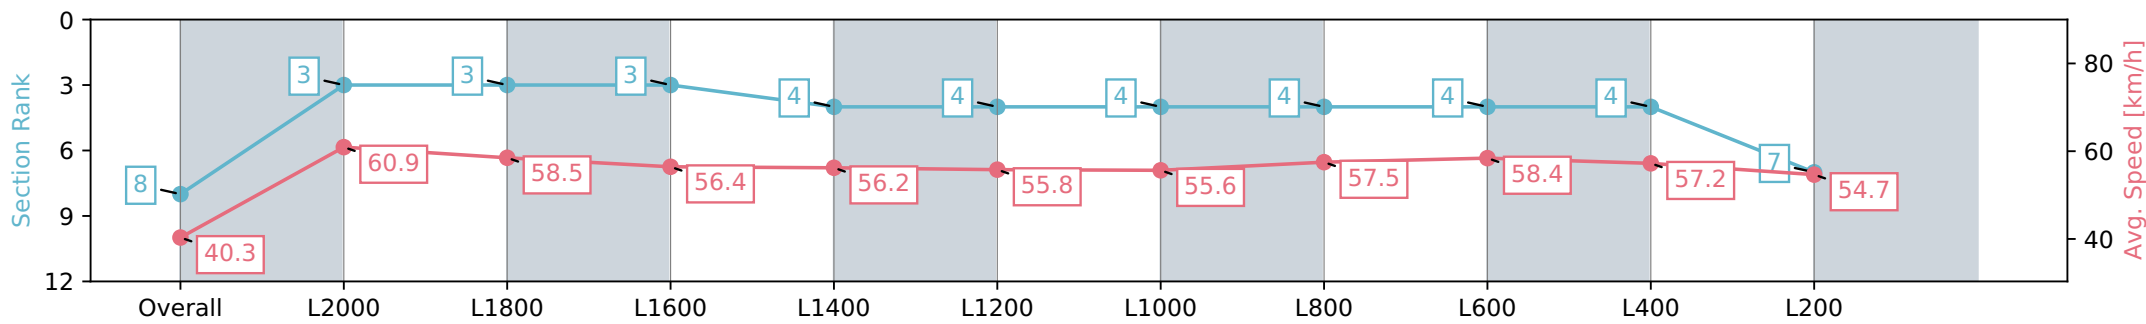

Gawler SA - Professional

Race 1: Ruby Tuesday Foundation Maiden Plate - 2132m

08 May 2024 - 12:10PM

Track Rating: Soft 5, Weather: Fine, Rail Position: +7m 800m-400m, +6m Remainder

Section	Overall	L2000	L1800	L1600	L1400	L1200	L1000	L800	L600	L400	L200
Section Times	2:18.34 [8] (0:11.79)	2:06.55 [3] (0:11.85)	1:54.70 [3] (0:12.36)	1:42.34 [3] (0:12.82)	1:29.52 [4] (0:12.82)	1:16.70 [4] (0:12.90)	1:03.80 [4] (0:13.00)	0:50.80 [4] (0:12.66)	0:38.14 [4] (0:12.44)	0:25.70 [4] (0:12.65)	0:13.05 [7] (0:13.05)
Average Speed [km/h]	40.3	60.9	58.5	56.4	56.2	55.8	55.6	57.5	58.4	57.2	54.7
Top Speed [km/h]	60.3	61.7	61.3	58.3	57.0	56.7	56.4	58.3	59.3	57.8	56.8
Avg. Dist. to Rail [m]	8.2	3.0	0.9	0.6	1.1	1.1	1.7	1.8	2.1	3.1	5.7
Avg. Stride Freq. [Hz]	2.2	2.4	2.3	2.3	2.2	2.3	2.2	2.3	2.3	2.3	2.3
Avg. Stride Length [m]	5.2	7.2	7.1	6.9	7.1	6.9	7.0	6.9	7.0	6.8	6.5