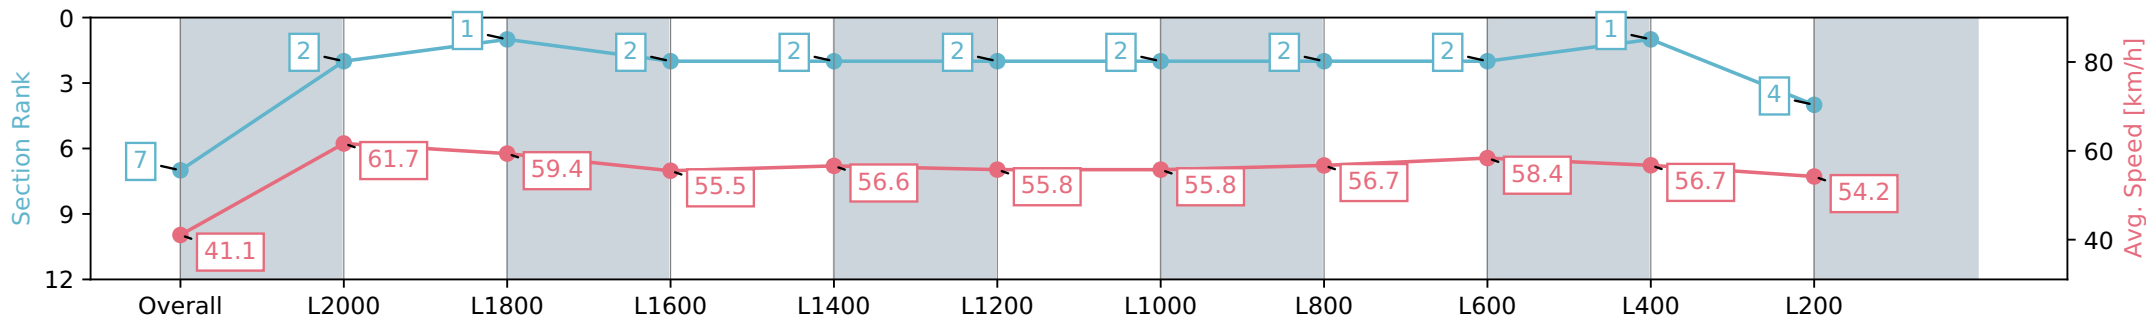

Gawler SA - Professional

Race 1: Ruby Tuesday Foundation Maiden Plate - 2132m

08 May 2024 - 12:10PM

Track Rating: Soft 5, Weather: Fine, Rail Position: +7m 800m-400m, +6m Remainder

Section	Overall	L2000	L1800	L1600	L1400	L1200	L1000	L800	L600	L400	L200
Section Times	2:18.28 [7] (0:11.57)	2:06.70 [2] (0:11.70)	1:55.00 [1] (0:12.19)	1:42.81 [2] (0:13.02)	1:29.79 [2] (0:12.72)	1:17.07 [2] (0:12.93)	1:04.14 [2] (0:12.99)	0:51.15 [2] (0:12.78)	0:38.37 [2] (0:12.47)	0:25.90 [1] (0:12.72)	0:13.18 [4] (0:13.18)
Average Speed [km/h]	41.1	61.7	59.4	55.5	56.6	55.8	55.8	56.7	58.4	56.7	54.2
Top Speed [km/h]	60.2	62.4	61.3	57.3	57.1	56.6	56.4	58.3	58.6	57.9	55.3
Avg. Dist. to Rail [m]	5.5	1.7	0.9	0.5	1.1	1.1	1.6	1.8	1.8	2.1	3.2
Avg. Stride Freq. [Hz]	2.3	2.5	2.5	2.4	2.4	2.4	2.4	2.4	2.4	2.4	2.4
Avg. Stride Length [m]	4.9	6.7	6.7	6.5	6.6	6.5	6.6	6.6	6.6	6.6	6.2