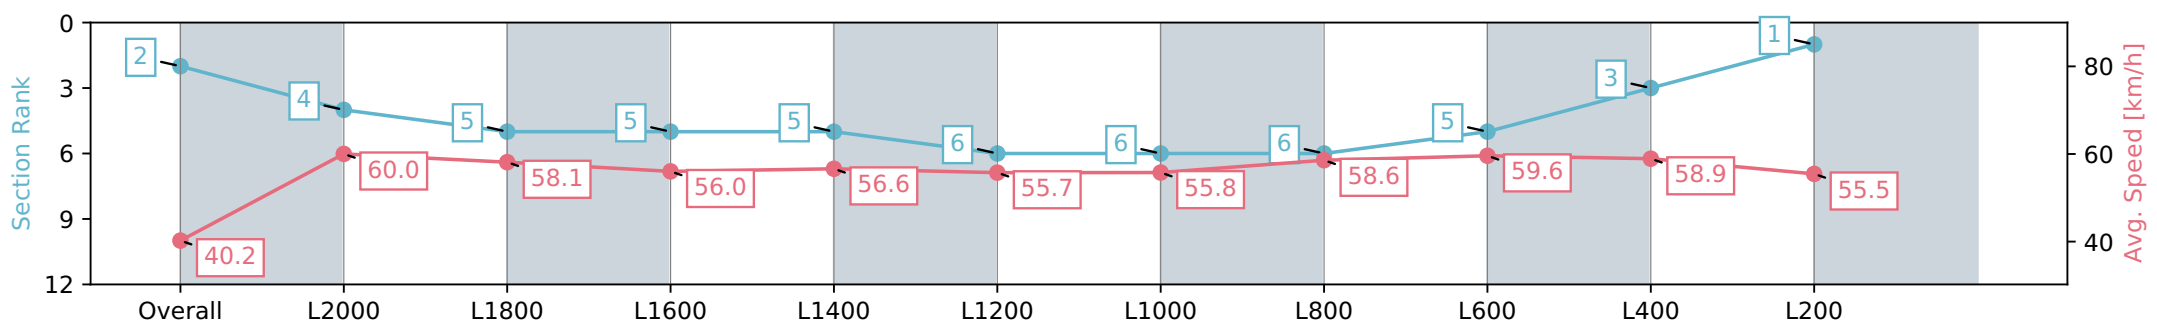

Gawler SA - Professional

Race 1: Ruby Tuesday Foundation Maiden Plate - 2132m

08 May 2024 - 12:10PM

Track Rating: Soft 5, Weather: Fine, Rail Position: +7m 800m-400m, +6m Remainder

Section	Overall	L2000	L1800	L1600	L1400	L1200	L1000	L800	L600	L400	L200
Section Times	2:17.72 [2] (0:11.83)	2:05.89 [4] (0:12.03)	1:53.86 [5] (0:12.44)	1:41.42 [5] (0:12.79)	1:28.63 [5] (0:12.75)	1:15.88 [6] (0:12.93)	1:02.95 [6] (0:12.97)	0:49.98 [6] (0:12.51)	0:37.47 [5] (0:12.26)	0:25.21 [3] (0:12.30)	0:12.91 [1] (0:12.91)
Average Speed [km/h]	40.2	60.0	58.1	56.0	56.6	55.7	55.8	58.6	59.6	58.9	55.5
Top Speed [km/h]	60.2	60.6	59.5	58.1	57.5	56.9	56.5	59.7	60.3	61.6	57.4
Avg. Dist. to Rail [m]	5.0	1.3	0.8	0.3	1.0	1.2	1.9	2.6	3.1	3.6	4.0
Avg. Stride Freq. [Hz]	2.1	2.3	2.2	2.2	2.2	2.2	2.2	2.1	2.2	2.2	2.2
Avg. Stride Length [m]	5.3	7.2	7.2	7.2	7.2	7.3	7.2	7.3	7.4	7.4	7.0