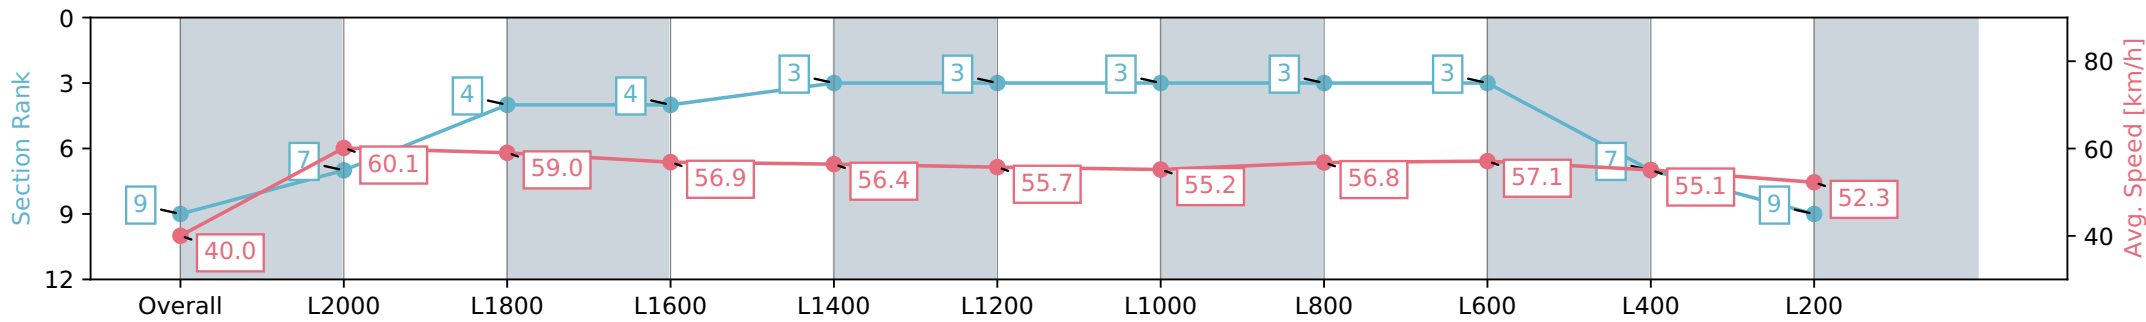

Gawler SA - Professional

Race 1: Ruby Tuesday Foundation Maiden Plate - 2132m

08 May 2024 - 12:10PM

Track Rating: Soft 5, Weather: Fine, Rail Position: +7m 800m-400m, +6m Remainder

Section	Overall	L2000	L1800	L1600	L1400	L1200	L1000	L800	L600	L400	L200
Section Times	2:19.62 [9] (0:11.90)	2:07.72 [7] (0:11.94)	1:55.78 [4] (0:12.19)	1:43.59 [4] (0:12.66)	1:30.93 [3] (0:12.73)	1:18.20 [3] (0:12.96)	1:05.24 [3] (0:13.03)	0:52.21 [3] (0:12.77)	0:39.44 [3] (0:12.65)	0:26.79 [7] (0:13.07)	0:13.72 [9] (0:13.72)
Average Speed [km/h]	40.0	60.1	59.0	56.9	56.4	55.7	55.2	56.8	57.1	55.1	52.3
Top Speed [km/h]	59.6	60.7	60.4	58.2	57.5	56.6	55.9	57.7	57.7	56.8	53.7
Avg. Dist. to Rail [m]	3.4	0.3	0.2	0.2	0.3	0.3	0.8	1.0	0.9	0.8	2.8
Avg. Stride Freq. [Hz]	2.2	2.4	2.3	2.3	2.2	2.2	2.2	2.2	2.3	2.3	2.2
Avg. Stride Length [m]	5.0	7.1	7.1	7.0	7.1	6.9	7.0	7.1	7.0	6.8	6.5

- [] Ranking at each section and finish
- :-:- No data available at this section
- NA No data available