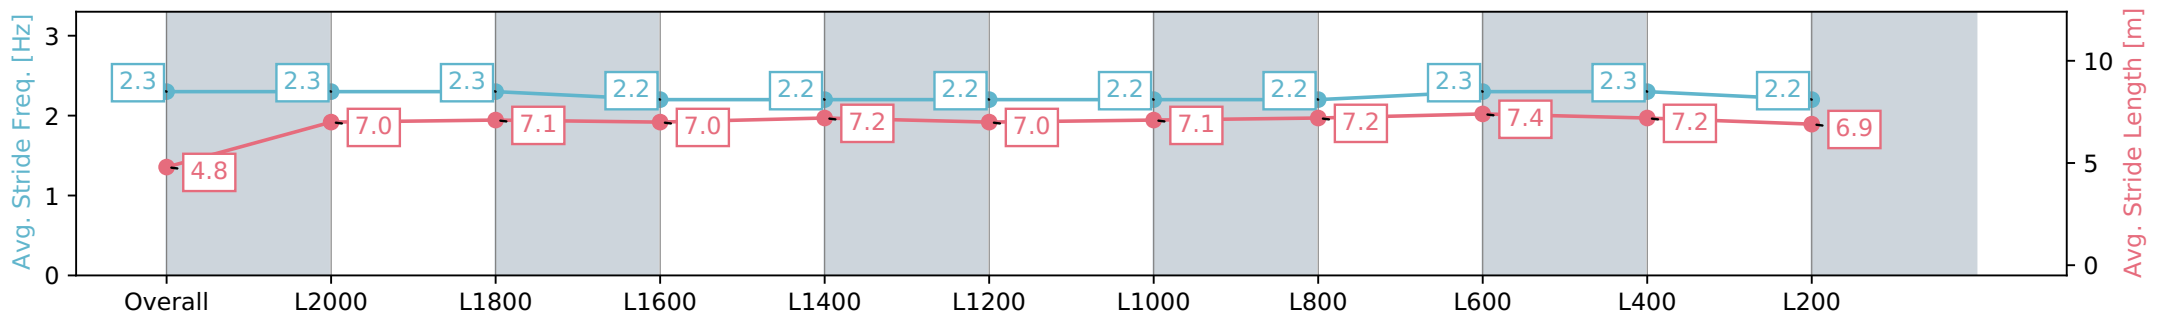

08 May 2024 - 12:10PM

Track Rating: Soft 5, Weather: Fine, Rail Position: +7m 800m-400m, +6m Remainder

Section	Overall	L2000	L1800	L1600	L1400	L1200	L1000	L800	L600	L400	L200
Section Times	2:17.71 [1] (0:11.90)	2:05.81 [6] (0:12.28)	1:53.53 [7] (0:12.36)	1:41.17 [8] (0:12.89)	1:28.28 [8] (0:12.69)	1:15.59 [8] (0:12.91)	1:02.68 [8] (0:12.97)	0:49.71 [8] (0:12.53)	0:37.18 [8] (0:12.25)	0:24.93 [6] (0:12.26)	0:12.67 [3] (0:12.67)
Average Speed [km/h]	39.8	58.8	58.4	56.1	56.8	55.8	55.6	58.0	59.4	59.1	56.2
Top Speed [km/h]	58.3	59.8	60.0	58.0	58.1	57.4	56.2	59.2	59.7	59.7	57.3
Avg. Dist. to Rail [m]	4.2	1.5	0.8	0.6	0.8	0.1	0.8	1.5	2.3	3.4	5.0
Avg. Stride Freq. [Hz]	2.3	2.3	2.3	2.2	2.2	2.2	2.2	2.2	2.3	2.3	2.2
Avg. Stride Length [m]	4.8	7.0	7.1	7.0	7.2	7.0	7.1	7.2	7.4	7.2	6.9