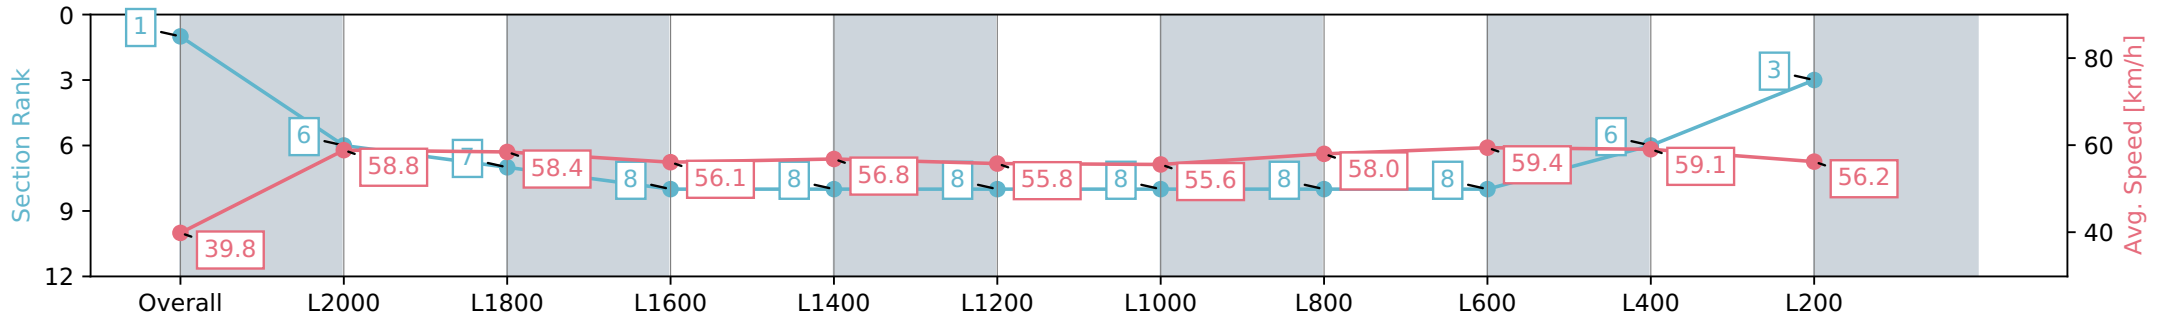

08 May 2024 - 12:10PM

Track Rating: Soft 5, Weather: Fine, Rail Position: +7m 800m-400m, +6m Remainder

Section	Overall	L2000	L1800	L1600	L1400	L1200	L1000	L800	L600	L400	L200
Section Times	2:17.71 [1] (0:11.90)	2:05.81 [6] (0:12.28)	1:53.53 [7] (0:12.36)	1:41.17 [8] (0:12.89)	1:28.28 [8] (0:12.69)	1:15.59 [8] (0:12.91)	1:02.68 [8] (0:12.97)	0:49.71 [8] (0:12.53)	0:37.18 [8] (0:12.25)	0:24.93 [6] (0:12.26)	0:12.67 [3] (0:12.67)
Average Speed [km/h]	39.8	58.8	58.4	56.1	56.8	55.8	55.6	58.0	59.4	59.1	56.2
Top Speed [km/h]	58.3	59.8	60.0	58.0	58.1	57.4	56.2	59.2	59.7	59.7	57.3
Avg. Dist. to Rail [m]	4.2	1.5	0.8	0.6	0.8	0.1	0.8	1.5	2.3	3.4	5.0
Avg. Stride Freq. [Hz]	2.3	2.3	2.3	2.2	2.2	2.2	2.2	2.2	2.3	2.3	2.2
Avg. Stride Length [m]	4.8	7.0	7.1	7.0	7.2	7.0	7.1	7.2	7.4	7.2	6.9