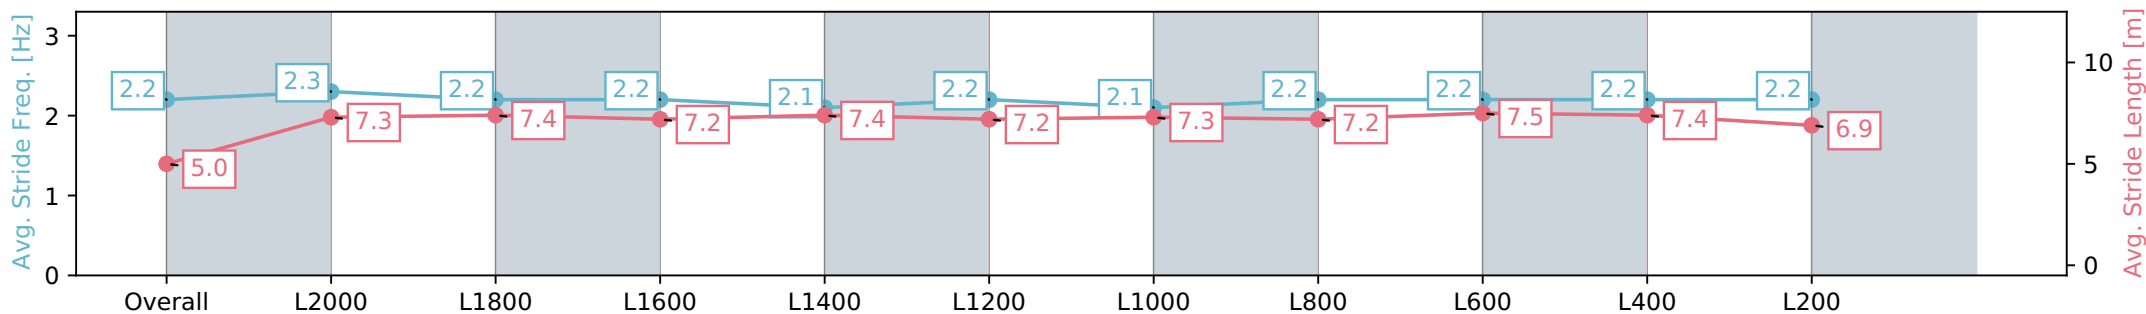

Gawler SA - Professional

Race 1: Ruby Tuesday Foundation Maiden Plate - 2132m

08 May 2024 - 12:10PM

Track Rating: Soft 5, Weather: Fine, Rail Position: +7m 800m-400m, +6m Remainder

Section	Overall	L2000	L1800	L1600	L1400	L1200	L1000	L800	L600	L400	L200
Section Times	2:18.25 [6] (0:12.30)	2:05.95 [9] (0:11.92)	1:54.03 [8] (0:12.22)	1:41.81 [7] (0:12.68)	1:29.13 [6] (0:12.64)	1:16.49 [5] (0:12.87)	1:03.62 [5] (0:12.97)	0:50.65 [5] (0:12.84)	0:37.81 [6] (0:12.39)	0:25.42 [8] (0:12.36)	0:13.06 [6] (0:13.06)
Average Speed [km/h]	38.9	60.2	58.9	56.5	56.8	55.8	55.6	56.4	58.5	58.5	54.6
Top Speed [km/h]	59.6	61.8	59.4	57.8	57.7	56.7	56.4	57.9	60.4	60.3	56.9
Avg. Dist. to Rail [m]	4.1	0.2	0.4	1.0	0.5	0.5	0.4	1.1	1.8	1.8	2.2
Avg. Stride Freq. [Hz]	2.2	2.3	2.2	2.2	2.1	2.2	2.1	2.2	2.2	2.2	2.2
Avg. Stride Length [m]	5.0	7.3	7.4	7.2	7.4	7.2	7.3	7.2	7.5	7.4	6.9