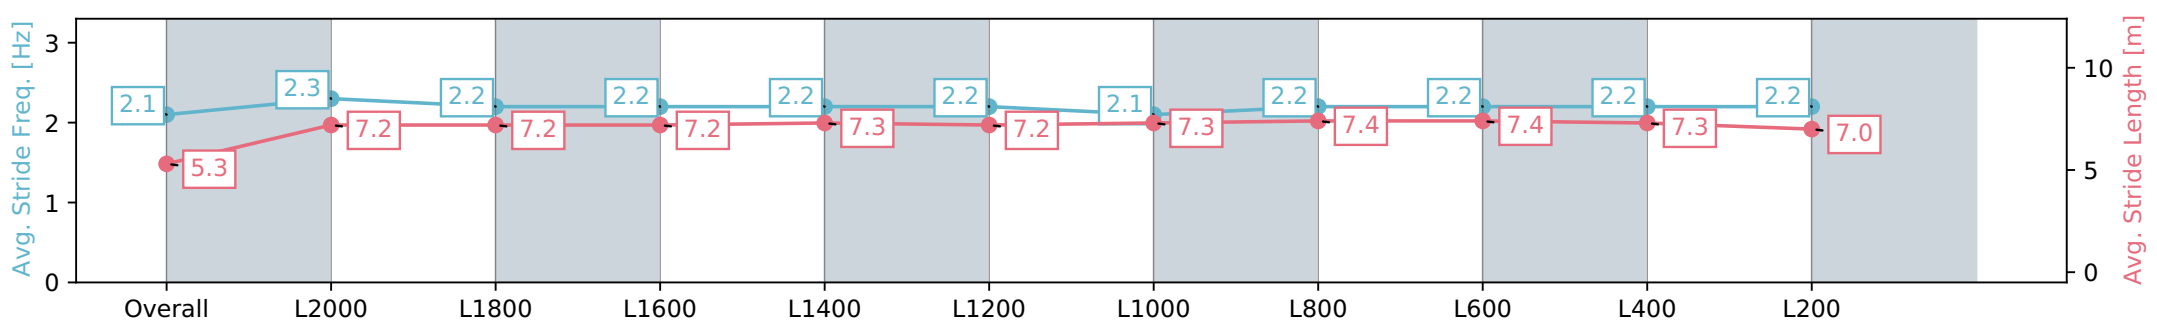

Gawler SA - Professional

Race 1: Ruby Tuesday Foundation Maiden Plate - 2132m

08 May 2024 - 12:10PM

Track Rating: Soft 5, Weather: Fine, Rail Position: +7m 800m-400m, +6m Remainder

Section	Overall	L2000	L1800	L1600	L1400	L1200	L1000	L800	L600	L400	L200
Section Times	2:17.72 [2] (0:11.83)	2:05.89 [4] (0:12.03)	1:53.86 [5] (0:12.44)	1:41.42 [5] (0:12.79)	1:28.63 [5] (0:12.75)	1:15.88 [6] (0:12.93)	1:02.95 [6] (0:12.97)	0:49.98 [6] (0:12.51)	0:37.47 [5] (0:12.26)	0:25.21 [3] (0:12.30)	0:12.91 [1] (0:12.91)
Average Speed [km/h]	40.2	60.0	58.1	56.0	56.6	55.7	55.8	58.6	59.6	58.9	55.5
Top Speed [km/h]	60.2	60.6	59.5	58.1	57.5	56.9	56.5	59.7	60.3	61.6	57.4
Avg. Dist. to Rail [m]	5.0	1.3	0.8	0.3	1.0	1.2	1.9	2.6	3.1	3.6	4.0
Avg. Stride Freq. [Hz]	2.1	2.3	2.2	2.2	2.2	2.2	2.2	2.1	2.2	2.2	2.2
Avg. Stride Length [m]	5.3	7.2	7.2	7.2	7.2	7.3	7.2	7.3	7.4	7.4	7.0