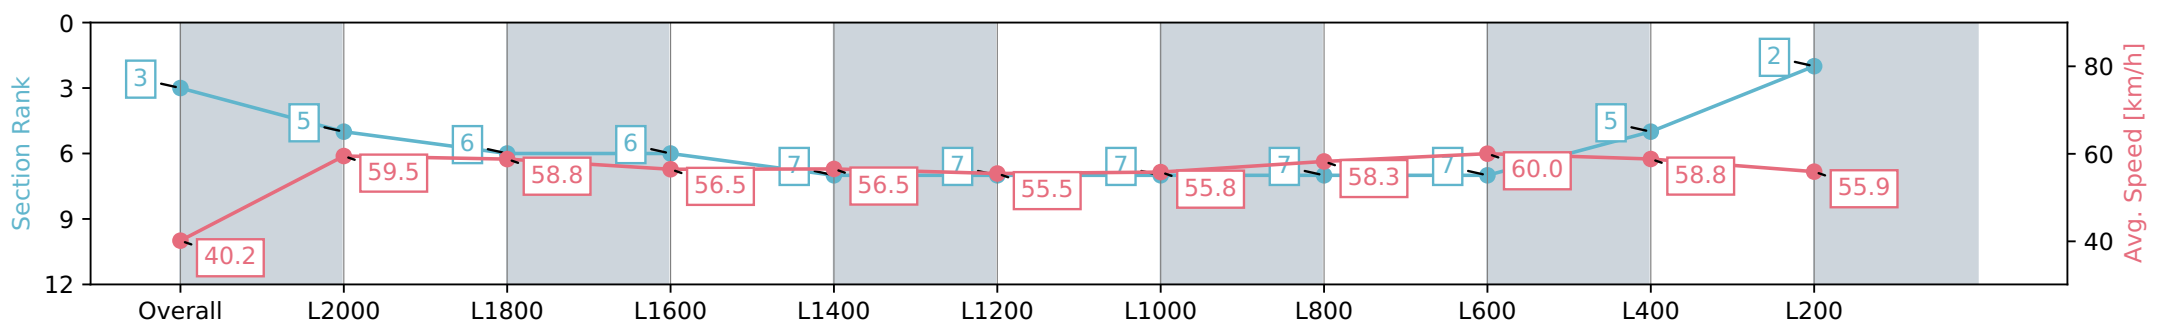

Gawler SA - Professional

Race 1: Ruby Tuesday Foundation Maiden Plate - 2132m

08 May 2024 - 12:10PM

Track Rating: Soft 5, Weather: Fine, Rail Position: +7m 800m-400m, +6m Remainder

Section	Overall	L2000	L1800	L1600	L1400	L1200	L1000	L800	L600	L400	L200
Section Times	2:17.78 [3] (0:11.86)	2:05.92 [5] (0:12.12)	1:53.80 [6] (0:12.42)	1:41.38 [6] (0:12.85)	1:28.53 [7] (0:12.79)	1:15.74 [7] (0:12.96)	1:02.78 [7] (0:12.98)	0:49.80 [7] (0:12.51)	0:37.29 [7] (0:12.17)	0:25.12 [5] (0:12.34)	0:12.78 [2] (0:12.78)
Average Speed [km/h]	40.2	59.5	58.8	56.5	56.5	55.5	55.8	58.3	60.0	58.8	55.9
Top Speed [km/h]	58.7	59.9	59.4	58.0	56.9	56.8	56.6	59.3	60.1	60.2	56.9
Avg. Dist. to Rail [m]	8.4	4.2	2.0	1.6	2.1	1.5	1.9	2.2	3.0	4.1	5.5
Avg. Stride Freq. [Hz]	2.2	2.3	2.2	2.2	2.2	2.2	2.2	2.1	2.2	2.2	2.2
Avg. Stride Length [m]	5.1	7.2	7.3	7.2	7.2	7.2	7.1	7.3	7.4	7.5	7.0