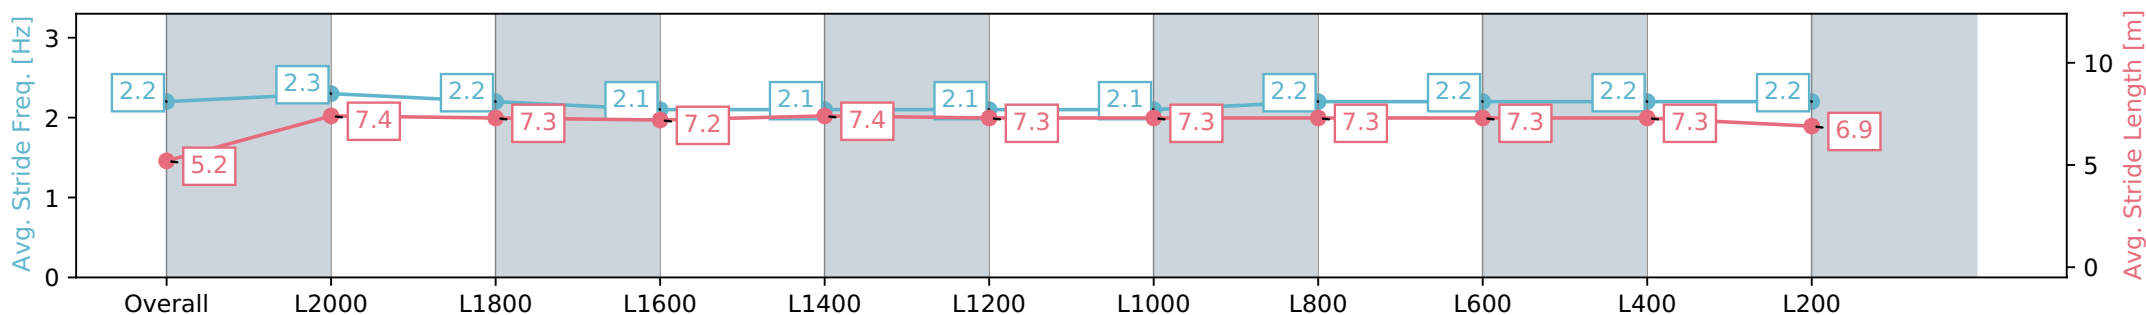

Gawler SA - Professional

Race 1: Ruby Tuesday Foundation Maiden Plate - 2132m

08 May 2024 - 12:10PM

Track Rating: Soft 5, Weather: Fine, Rail Position: +7m 800m-400m, +6m Remainder

Section	Overall	L2000	L1800	L1600	L1400	L1200	L1000	L800	L600	L400	L200
Section Times	2:18.21 [4] (0:11.52)	2:06.69 [1] (0:11.78)	1:54.91 [2] (0:12.12)	1:42.79 [1] (0:12.94)	1:29.85 [1] (0:12.75)	1:17.10 [1] (0:12.95)	1:04.15 [1] (0:13.02)	0:51.13 [1] (0:12.83)	0:38.30 [1] (0:12.49)	0:25.81 [2] (0:12.75)	0:13.06 [5] (0:13.06)
Average Speed [km/h]	41.2	61.3	59.2	55.5	56.4	55.6	55.5	56.5	57.7	56.6	54.6
Top Speed [km/h]	60.0	61.7	61.3	57.0	57.0	56.3	56.2	57.8	58.3	57.6	55.6
Avg. Dist. to Rail [m]	3.2	0.6	0.2	0.3	0.3	0.3	0.8	1.0	1.0	1.0	1.7
Avg. Stride Freq. [Hz]	2.2	2.3	2.2	2.1	2.1	2.1	2.1	2.2	2.2	2.2	2.2
Avg. Stride Length [m]	5.2	7.4	7.3	7.2	7.4	7.4	7.3	7.3	7.3	7.3	6.9