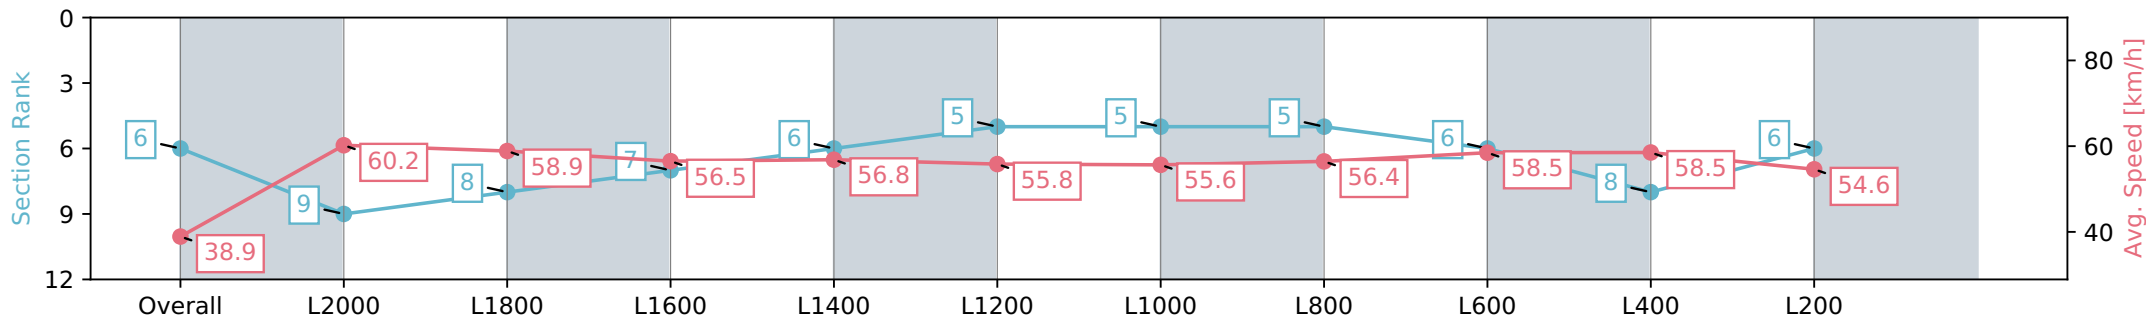

Gawler SA - Professional

Race 1: Ruby Tuesday Foundation Maiden Plate - 2132m

08 May 2024 - 12:10PM

Track Rating: Soft 5, Weather: Fine, Rail Position: +7m 800m-400m, +6m Remainder

Section	Overall	L2000	L1800	L1600	L1400	L1200	L1000	L800	L600	L400	L200
Section Times	2:18.25 [6] (0:12.30)	2:05.95 [9] (0:11.92)	1:54.03 [8] (0:12.22)	1:41.81 [7] (0:12.68)	1:29.13 [6] (0:12.64)	1:16.49 [5] (0:12.87)	1:03.62 [5] (0:12.97)	0:50.65 [5] (0:12.84)	0:37.81 [6] (0:12.39)	0:25.42 [8] (0:12.36)	0:13.06 [6] (0:13.06)
Average Speed [km/h]	38.9	60.2	58.9	56.5	56.8	55.8	55.6	56.4	58.5	58.5	54.6
Top Speed [km/h]	59.6	61.8	59.4	57.8	57.7	56.7	56.4	57.9	60.4	60.3	56.9
Avg. Dist. to Rail [m]	4.1	0.2	0.4	1.0	0.5	0.5	0.4	1.1	1.8	1.8	2.2
Avg. Stride Freq. [Hz]	2.2	2.3	2.2	2.2	2.1	2.2	2.1	2.2	2.2	2.2	2.2
Avg. Stride Length [m]	5.0	7.3	7.4	7.2	7.4	7.2	7.3	7.2	7.5	7.4	6.9