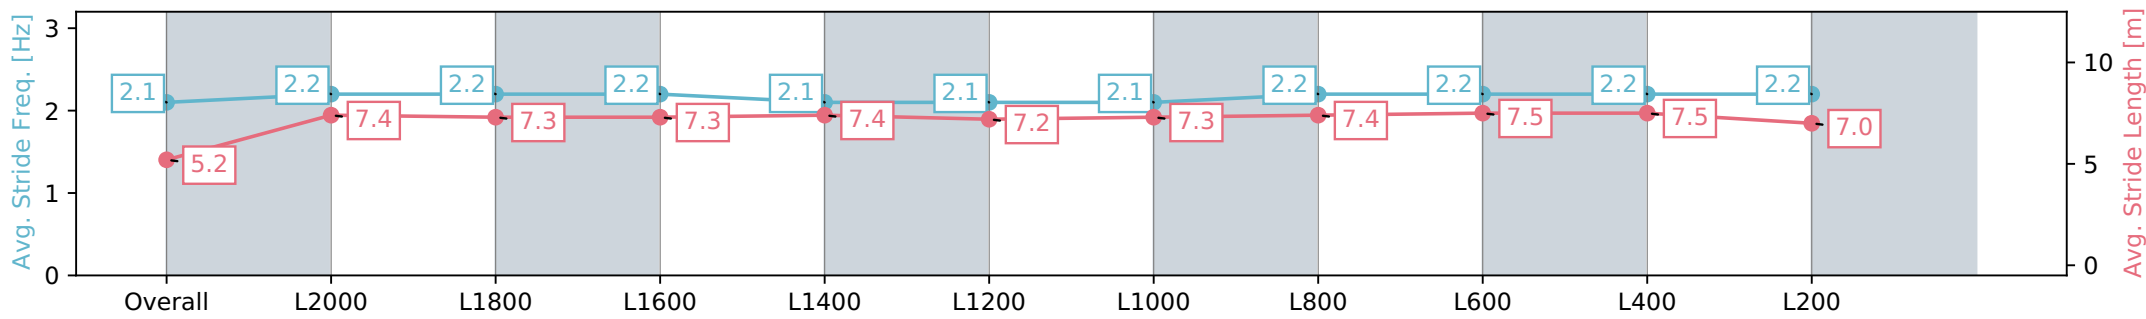

Gawler SA - Professional

Race 1: Ruby Tuesday Foundation Maiden Plate - 2132m

08 May 2024 - 12:10PM

Track Rating: Soft 5, Weather: Fine, Rail Position: +7m 800m-400m, +6m Remainder

Section	Overall	L2000	L1800	L1600	L1400	L1200	L1000	L800	L600	L400	L200
Section Times	2:18.21 [5] (0:12.13)	2:06.08 [8] (0:12.21)	1:53.87 [9] (0:12.28)	1:41.58 [9] (0:12.88)	1:28.70 [9] (0:12.71)	1:15.99 [9] (0:12.99)	1:03.00 [9] (0:12.98)	0:50.02 [9] (0:12.46)	0:37.56 [9] (0:12.35)	0:25.21 [9] (0:12.30)	0:12.91 [8] (0:12.91)
Average Speed [km/h]	39.1	59.0	59.0	56.5	56.8	55.5	55.8	58.7	59.0	59.0	55.6
Top Speed [km/h]	59.1	60.3	60.7	59.1	57.5	56.2	57.5	59.1	60.0	60.1	57.5
Avg. Dist. to Rail [m]	6.3	1.8	1.5	1.6	2.0	1.0	1.8	2.8	2.9	4.3	8.9
Avg. Stride Freq. [Hz]	2.1	2.2	2.2	2.2	2.1	2.1	2.1	2.2	2.2	2.2	2.2
Avg. Stride Length [m]	5.2	7.4	7.3	7.3	7.4	7.2	7.3	7.4	7.5	7.5	7.0