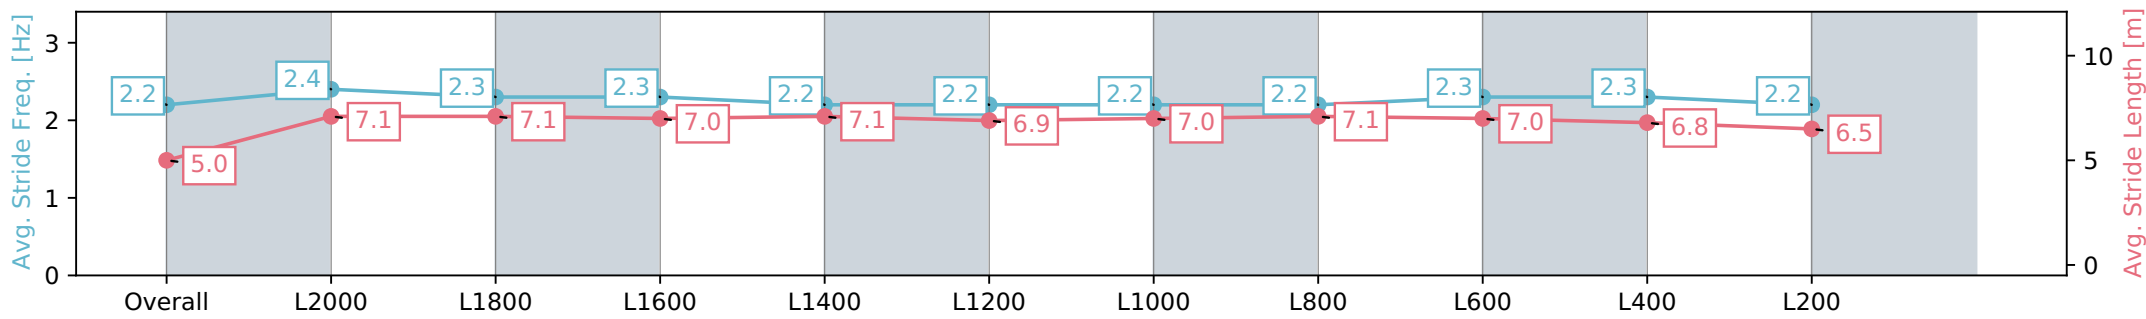

Gawler SA - Professional

Race 1: Ruby Tuesday Foundation Maiden Plate - 2132m

08 May 2024 - 12:10PM

Track Rating: Soft 5, Weather: Fine, Rail Position: +7m 800m-400m, +6m Remainder

Section	Overall	L2000	L1800	L1600	L1400	L1200	L1000	L800	L600	L400	L200
Section Times	2:19.62 [9] (0:11.90)	2:07.72 [7] (0:11.94)	1:55.78 [4] (0:12.19)	1:43.59 [4] (0:12.66)	1:30.93 [3] (0:12.73)	1:18.20 [3] (0:12.96)	1:05.24 [3] (0:13.03)	0:52.21 [3] (0:12.77)	0:39.44 [3] (0:12.65)	0:26.79 [7] (0:13.07)	0:13.72 [9] (0:13.72)
Average Speed [km/h]	40.0	60.1	59.0	56.9	56.4	55.7	55.2	56.8	57.1	55.1	52.3
Top Speed [km/h]	59.6	60.7	60.4	58.2	57.5	56.6	55.9	57.7	57.7	56.8	53.7
Avg. Dist. to Rail [m]	3.4	0.3	0.2	0.2	0.3	0.3	0.8	1.0	0.9	0.8	2.8
Avg. Stride Freq. [Hz]	2.2	2.4	2.3	2.3	2.2	2.2	2.2	2.2	2.3	2.3	2.2
Avg. Stride Length [m]	5.0	7.1	7.1	7.0	7.1	6.9	7.0	7.1	7.0	6.8	6.5

- [] Ranking at each section and finish
- :-:- No data available at this section
- NA No data available