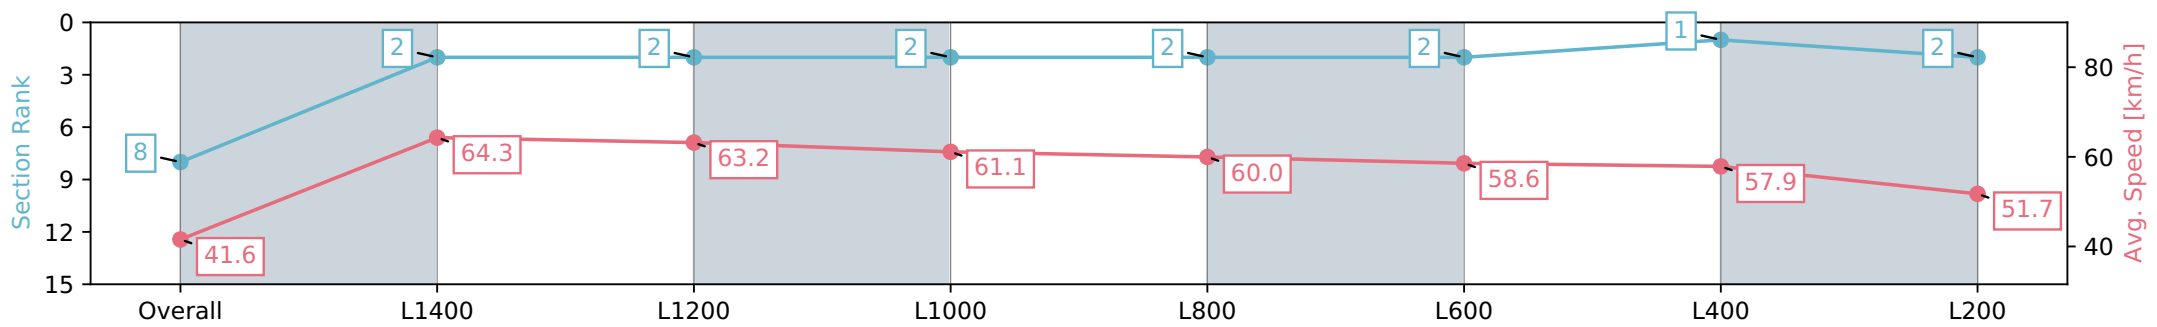

Horse/Jockey Name	FLYWAY/Jake Toeroek
Finish Rank	8
Fastest Section Time (Section)	0:11.24 (Overall)
Top Speed [km/h] (Section)	65.4 (L1400)
Race State	Finished

Gawler SA - Professional
Race 8: Western Front 1916 Rating 0 - 62 Handicap (Heat of Adelaide in Autumn Series) - 1511m
25 April 2024 - 4:47PM
Track Rating: Soft 5, Weather: Overcast, Rail Position: +4m Entire, Sectional 608m

Section	Overall	L1400	L1200	L1000	L800	L600	L400	L200
Section Times	1:34.91 [8] (0:09.65)	1:25.26 [2] (0:11.24)	1:14.02 [2] (0:11.40)	1:02.62 [2] (0:11.76)	0:50.86 [2] (0:12.01)	0:38.85 [2] (0:12.39)	0:26.46 [1] (0:12.55)	0:13.91 [2] (0:13.91)
Average Speed [km/h]	41.6	64.3	63.2	61.1	60.0	58.6	57.9	51.7
Top Speed [km/h]	62.5	65.4	64.9	62.0	60.5	60.0	59.4	55.7
Avg. Dist. to Rail [m]	6.7	2.7	0.3	0.4	0.6	1.7	5.1	6.8
Avg. Stride Freq. [Hz]	2.1	2.4	2.4	2.3	2.4	2.4	2.4	2.3
Avg. Stride Length [m]	5.5	7.5	7.4	7.3	7.1	6.9	6.8	6.4

Report Created: Thu 25 April 2024 17:33:49 GMT+10 (Note: Timing is based on positional data)

- [ ] Ranking at each section and finish
- -:-:- No data available at this section
- NA No data available