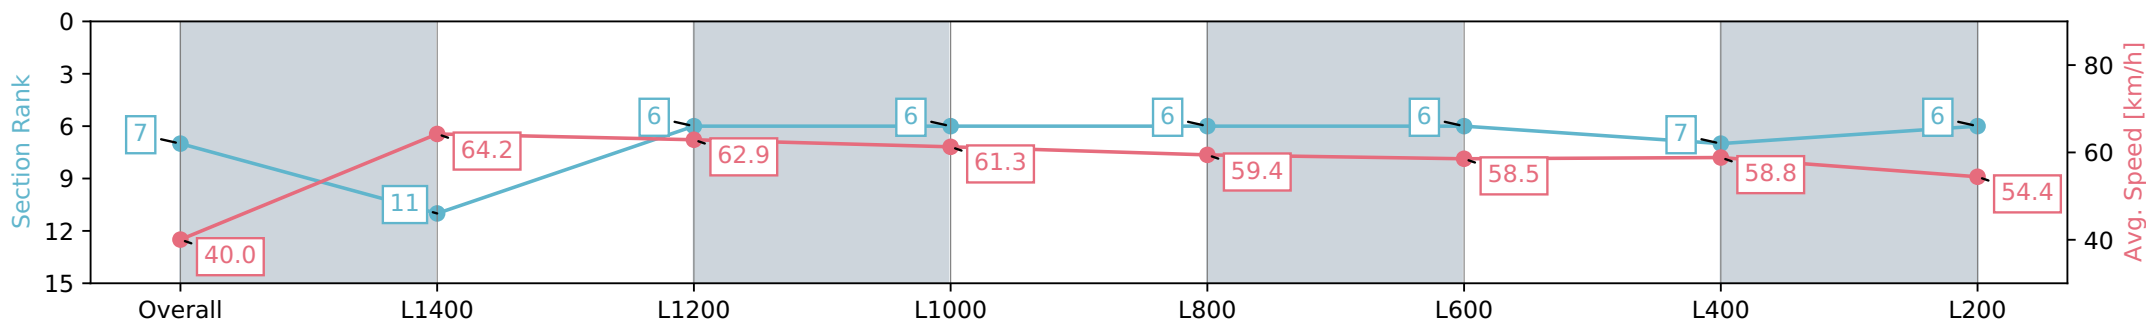

Horse/Jockey Name	FLAMBARD/Jason Holder
Finish Rank	7
Fastest Section Time (Section)	0:11.20 (Overall)
Top Speed [km/h] (Section)	65.5 (L1400)
Race State	Finished

Gawler SA - Professional
Race 8: Western Front 1916 Rating 0 - 62 Handicap (Heat of Adelaide in Autumn Series) - 1511m

25 April 2024 - 4:47PM

Track Rating: Soft 5, Weather: Overcast, Rail Position: +4m Entire, Sectional 608m

Section	Overall	L1400	L1200	L1000	L800	L600	L400	L200
Section Times	1:34.50 [7] (0:09.96)	1:24.54 [11] (0:11.20)	1:13.34 [6] (0:11.42)	1:01.92 [6] (0:11.81)	0:50.11 [6] (0:12.15)	0:37.96 [6] (0:12.37)	0:25.59 [7] (0:12.37)	0:13.22 [6] (0:13.22)
Average Speed [km/h]	40.0	64.2	62.9	61.3	59.4	58.5	58.8	54.4
Top Speed [km/h]	62.2	65.5	64.2	62.3	60.6	60.5	59.5	57.0
Avg. Dist. to Rail [m]	3.6	0.4	0.2	0.8	0.6	1.8	5.4	7.4
Avg. Stride Freq. [Hz]	2.0	2.2	2.2	2.2	2.1	2.1	2.2	2.2
Avg. Stride Length [m]	5.8	8.0	7.9	7.9	7.7	7.6	7.5	7.0

- [ ] Ranking at each section and finish
- -:-:- No data available at this section
- NA No data available