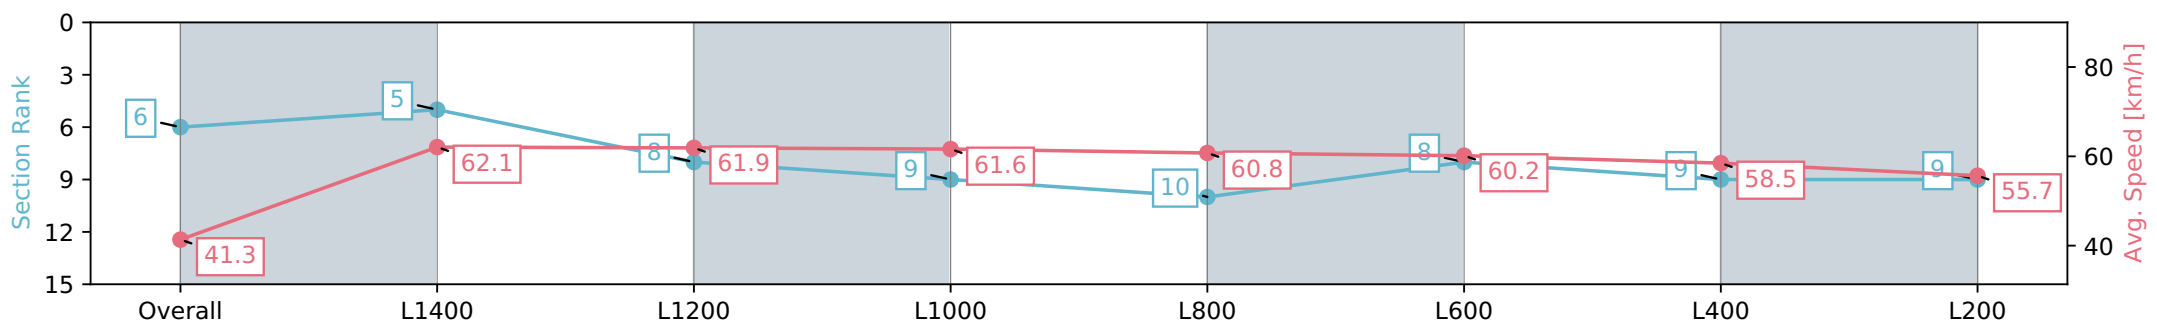

Horse/Jockey Name	FIELD THE MOMENT/Lachlan Neindorf
Finish Rank	6
Fastest Section Time (Section)	0:11.66 (Overall)
Top Speed [km/h] (Section)	63.8 (L1400)
Race State	Finished

Gawler SA - Professional
Race 8: Western Front 1916 Rating 0 - 62 Handicap (Heat of Adelaide in Autumn Series) - 1511m
25 April 2024 - 4:47PM
Track Rating: Soft 5, Weather: Overcast, Rail Position: +4m Entire, Sectional 608m

Section	Overall	L1400	L1200	L1000	L800	L600	L400	L200
Section Times	1:34.43 [6] (0:09.66)	1:24.77 [5] (0:11.66)	1:13.11 [8] (0:11.67)	1:01.44 [9] (0:11.75)	0:49.69 [10] (0:12.03)	0:37.66 [8] (0:12.22)	0:25.44 [9] (0:12.49)	0:12.95 [9] (0:12.95)
Average Speed [km/h]	41.3	62.1	61.9	61.6	60.8	60.2	58.5	55.7
Top Speed [km/h]	60.7	63.8	63.1	63.1	62.1	62.0	60.0	57.1
Avg. Dist. to Rail [m]	9.0	4.1	2.1	2.4	2.8	4.1	8.2	10.4
Avg. Stride Freq. [Hz]	2.2	2.3	2.4	2.3	2.4	2.4	2.3	2.4
Avg. Stride Length [m]	5.4	7.4	7.3	7.3	7.2	7.1	7.0	6.5

Report Created: Thu 25 April 2024 17:33:42 GMT+10 (Note: Timing is based on positional data)

- [ ] Ranking at each section and finish
- -:-:- No data available at this section
- NA No data available