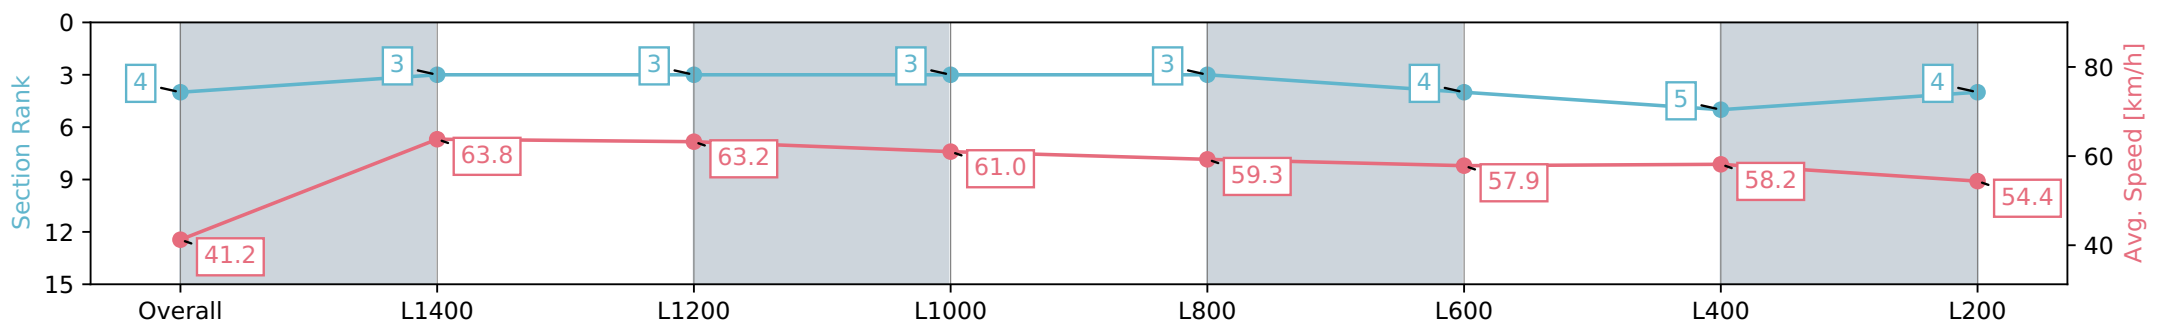

Horse/Jockey Name	SANTELMO FUEGO/Todd Pannell
Finish Rank	4
Fastest Section Time (Section)	0:11.28 (Overall)
Top Speed [km/h] (Section)	64.5 (L1400)
Race State	Finished

Gawler SA - Professional
Race 8: Western Front 1916 Rating 0 - 62 Handicap (Heat of Adelaide in Autumn Series) - 1511m
25 April 2024 - 4:47PM
Track Rating: Soft 5, Weather: Overcast, Rail Position: +4m Entire, Sectional 608m

Section	Overall	L1400	L1200	L1000	L800	L600	L400	L200
Section Times	1:34.39 [4] (0:09.65)	1:24.74 [3] (0:11.28)	1:13.45 [3] (0:11.39)	1:02.06 [3] (0:11.80)	0:50.26 [3] (0:12.13)	0:38.13 [4] (0:12.44)	0:25.69 [5] (0:12.44)	0:13.25 [4] (0:13.25)
Average Speed [km/h]	41.2	63.8	63.2	61.0	59.3	57.9	58.2	54.4
Top Speed [km/h]	62.1	64.5	64.5	62.0	59.8	59.3	59.1	56.2
Avg. Dist. to Rail [m]	1.6	0.3	0.6	0.3	0.4	0.5	2.8	3.5
Avg. Stride Freq. [Hz]	2.2	2.4	2.4	2.3	2.3	2.3	2.3	2.2
Avg. Stride Length [m]	5.3	7.3	7.4	7.4	7.2	7.1	7.1	6.8

Report Created: Thu 25 April 2024 17:33:34 GMT+10 (Note: Timing is based on positional data)

- [ ] Ranking at each section and finish
- -:-:- No data available at this section
- NA No data available