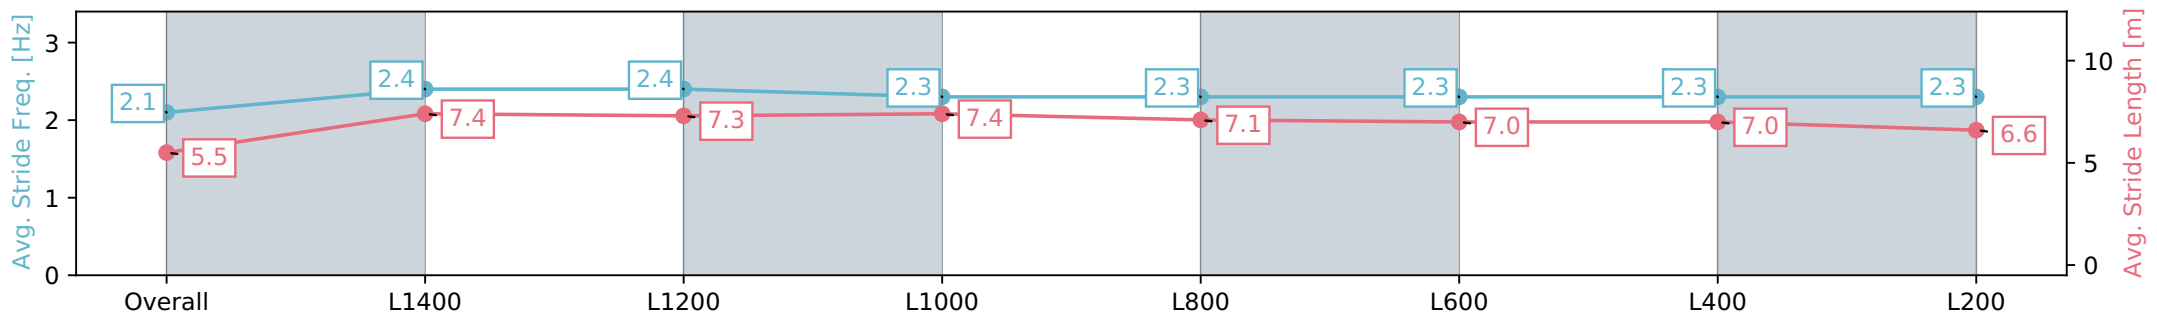

Horse/Jockey Name	SAN LUCIDO/Dom Tourneur
Finish Rank	9
Fastest Section Time (Section)	0:11.43 (L1400)
Top Speed [km/h] (Section)	64.7 (L1400)
Race State	Finished

Gawler SA - Professional
Race 8: Western Front 1916 Rating 0 - 62 Handicap (Heat of Adelaide in Autumn Series) - 1511m
25 April 2024 - 4:47PM
Track Rating: Soft 5, Weather: Overcast, Rail Position: +4m Entire, Sectional 608m

Section	Overall	L1400	L1200	L1000	L800	L600	L400	L200
Section Times	1:34.95 [9] (0:09.73)	1:25.22 [7] (0:11.60)	1:13.62 [9] (0:11.43)	1:02.19 [7] (0:11.82)	0:50.37 [8] (0:12.19)	0:38.18 [9] (0:12.54)	0:25.64 [12] (0:12.44)	0:13.20 [12] (0:13.20)
Average Speed [km/h]	40.9	62.4	63.1	61.5	59.8	58.6	58.5	54.5
Top Speed [km/h]	60.5	64.7	64.4	62.3	61.3	60.0	59.4	57.8
Avg. Dist. to Rail [m]	4.2	2.7	1.8	2.4	2.4	4.3	6.5	7.1
Avg. Stride Freq. [Hz]	2.1	2.4	2.4	2.3	2.3	2.3	2.3	2.3
Avg. Stride Length [m]	5.5	7.4	7.3	7.4	7.1	7.0	7.0	6.6

Report Created: Thu 25 April 2024 17:33:52 GMT+10 (Note: Timing is based on positional data)

- [ ] Ranking at each section and finish
- -:-:- No data available at this section
- NA No data available