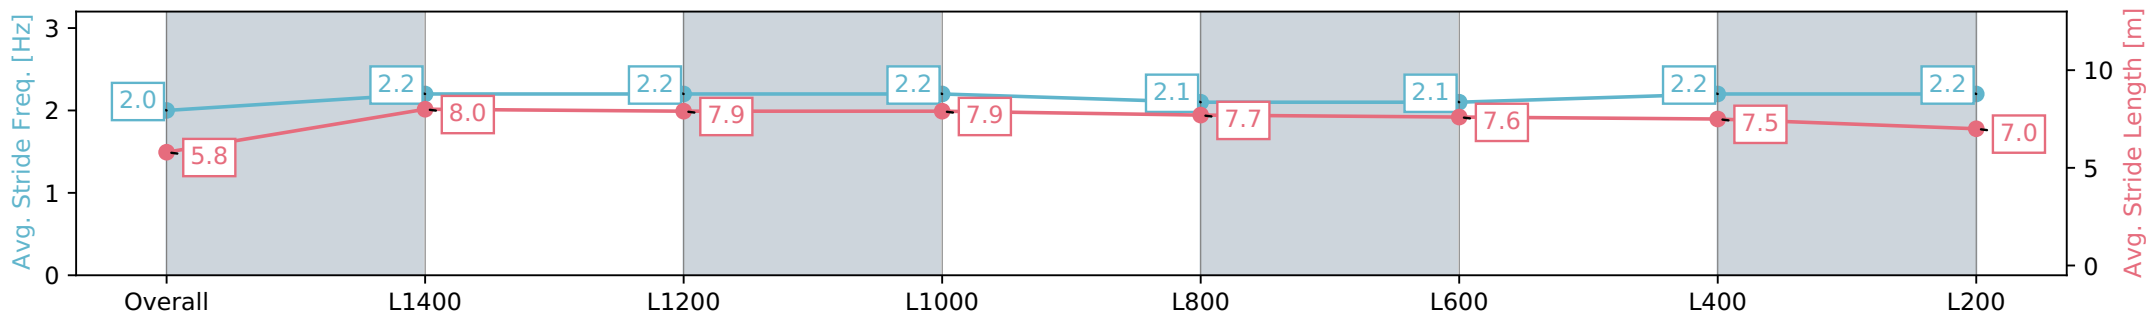

Horse/Jockey Name	FLAMBARD/Jason Holder
Finish Rank	7
Fastest Section Time (Section)	0:11.20 (Overall)
Top Speed [km/h] (Section)	65.5 (L1400)
Race State	Finished

Gawler SA - Professional
Race 8: Western Front 1916 Rating 0 - 62 Handicap (Heat of Adelaide in Autumn Series) - 1511m

25 April 2024 - 4:47PM

Track Rating: Soft 5, Weather: Overcast, Rail Position: +4m Entire, Sectional 608m

Section	Overall	L1400	L1200	L1000	L800	L600	L400	L200
Section Times	1:34.50 [7] (0:09.96)	1:24.54 [11] (0:11.20)	1:13.34 [6] (0:11.42)	1:01.92 [6] (0:11.81)	0:50.11 [6] (0:12.15)	0:37.96 [6] (0:12.37)	0:25.59 [7] (0:12.37)	0:13.22 [6] (0:13.22)
Average Speed [km/h]	40.0	64.2	62.9	61.3	59.4	58.5	58.8	54.4
Top Speed [km/h]	62.2	65.5	64.2	62.3	60.6	60.5	59.5	57.0
Avg. Dist. to Rail [m]	3.6	0.4	0.2	0.8	0.6	1.8	5.4	7.4
Avg. Stride Freq. [Hz]	2.0	2.2	2.2	2.2	2.1	2.1	2.2	2.2
Avg. Stride Length [m]	5.8	8.0	7.9	7.9	7.7	7.6	7.5	7.0

- [ ] Ranking at each section and finish
- -:-:- No data available at this section
- NA No data available