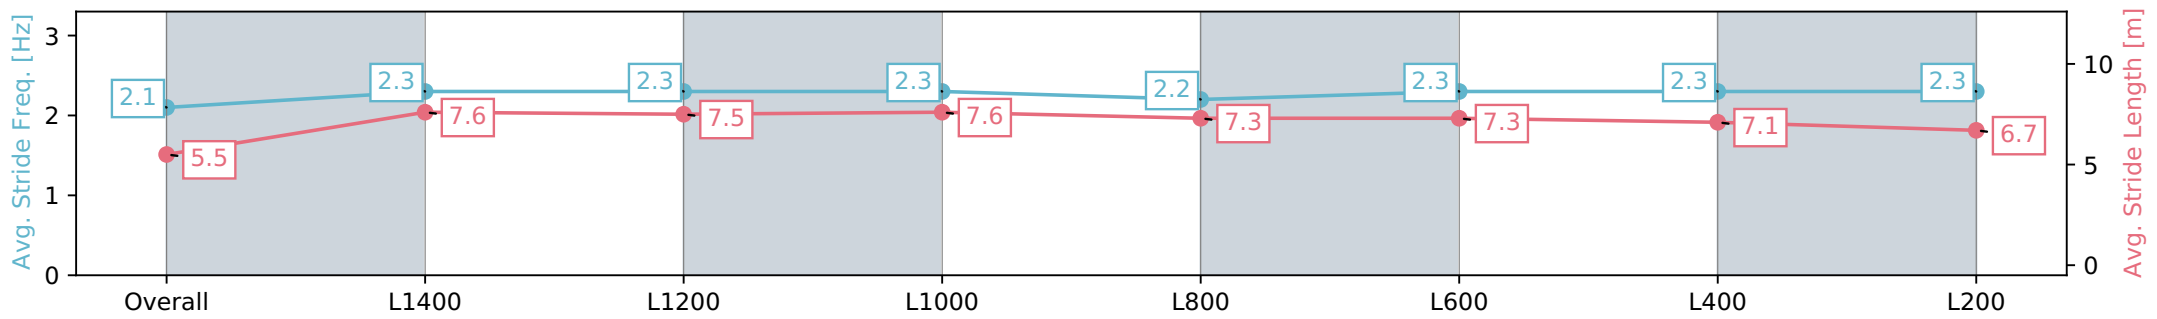

Horse/Jockey Name	BOLTED IN/Jessica Eaton
Finish Rank	5
Fastest Section Time (Section)	0:11.33 (Overall)
Top Speed [km/h] (Section)	64.5 (L1400)
Race State	Finished

Gawler SA - Professional
Race 8: Western Front 1916 Rating 0 - 62 Handicap (Heat of Adelaide in Autumn Series) - 1511m
25 April 2024 - 4:47PM
Track Rating: Soft 5, Weather: Overcast, Rail Position: +4m Entire, Sectional 608m

Section	Overall	L1400	L1200	L1000	L800	L600	L400	L200
Section Times	1:34.43 [5] (0:09.90)	1:24.53 [9] (0:11.33)	1:13.20 [7] (0:11.55)	1:01.65 [8] (0:11.78)	0:49.87 [7] (0:12.08)	0:37.79 [7] (0:12.25)	0:25.54 [6] (0:12.45)	0:13.09 [7] (0:13.09)
Average Speed [km/h]	40.5	63.5	62.3	61.1	59.5	59.5	58.4	54.8
Top Speed [km/h]	59.8	64.5	64.1	62.3	60.1	61.1	59.2	56.9
Avg. Dist. to Rail [m]	3.5	1.0	0.2	0.4	0.9	2.3	6.3	8.4
Avg. Stride Freq. [Hz]	2.1	2.3	2.3	2.3	2.2	2.3	2.3	2.3
Avg. Stride Length [m]	5.5	7.6	7.5	7.6	7.3	7.3	7.1	6.7

Report Created: Thu 25 April 2024 17:33:38 GMT+10 (Note: Timing is based on positional data)

- [ ] Ranking at each section and finish
- -:-:- No data available at this section
- NA No data available