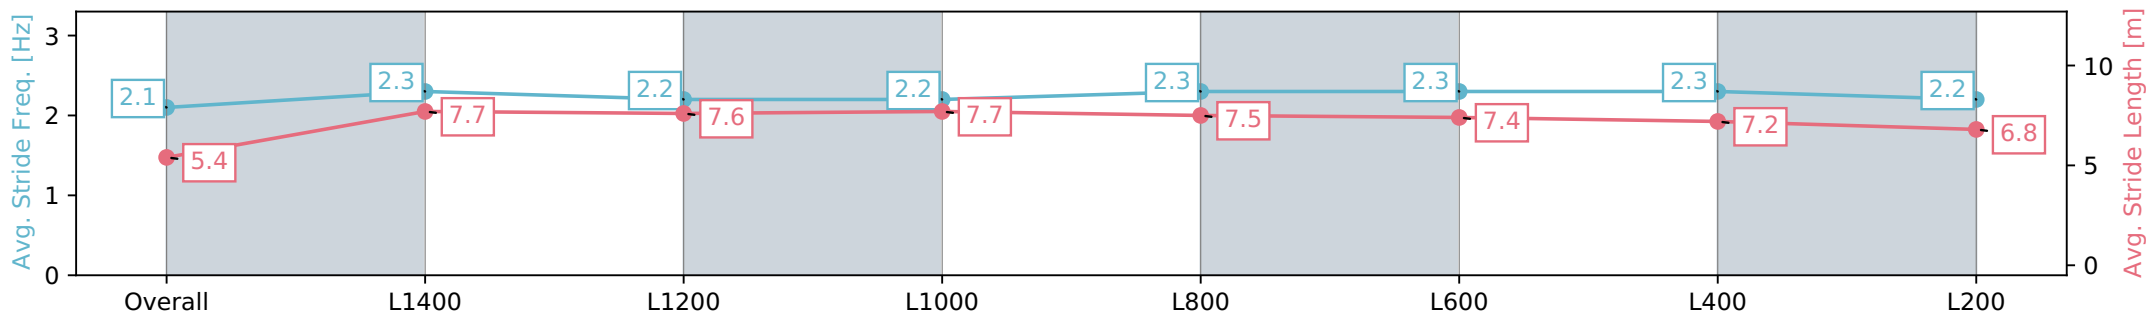

Horse/Jockey Name	L'I'L HANK/Sairyn Fawke
Finish Rank	11
Fastest Section Time (Section)	0:11.57 (Overall)
Top Speed [km/h] (Section)	64.0 (L1400)
Race State	Finished

Gawler SA - Professional
Race 8: Western Front 1916 Rating 0 - 62 Handicap (Heat of Adelaide in Autumn Series) - 1511m
25 April 2024 - 4:47PM
Track Rating: Soft 5, Weather: Overcast, Rail Position: +4m Entire, Sectional 608m

Section	Overall	L1400	L1200	L1000	L800	L600	L400	L200
Section Times	1:35.15 [11] (0:09.92)	1:25.23 [10] (0:11.57)	1:13.65 [10] (0:11.72)	1:01.93 [12] (0:11.74)	0:50.19 [12] (0:12.05)	0:38.14 [12] (0:12.22)	0:25.92 [11] (0:12.43)	0:13.49 [10] (0:13.49)
Average Speed [km/h]	40.3	62.6	61.5	61.7	60.7	60.1	58.6	53.5
Top Speed [km/h]	61.5	64.0	63.4	62.9	61.6	61.6	59.6	56.3
Avg. Dist. to Rail [m]	6.1	3.6	2.1	2.6	2.7	4.3	7.9	10.0
Avg. Stride Freq. [Hz]	2.1	2.3	2.2	2.2	2.3	2.3	2.3	2.2
Avg. Stride Length [m]	5.4	7.7	7.6	7.7	7.5	7.4	7.2	6.8

Report Created: Thu 25 April 2024 17:33:58 GMT+10 (Note: Timing is based on positional data)

- [ ] Ranking at each section and finish
- -:-:- No data available at this section
- NA No data available