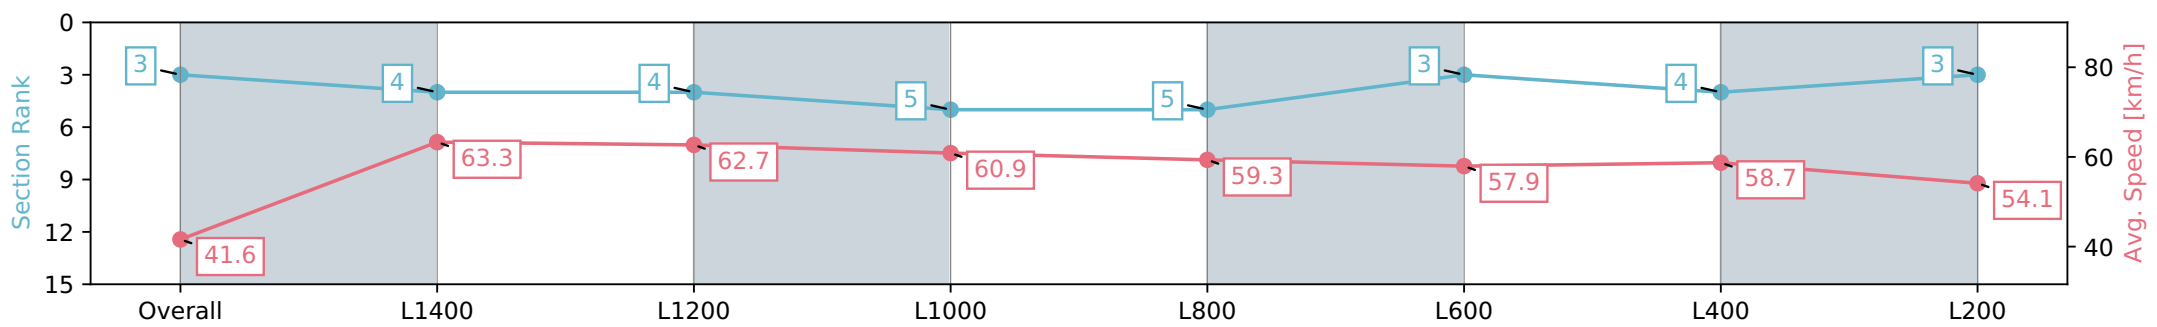

Horse/Jockey Name	IMPOSING SUSPECT/Felicity Atkinson
Finish Rank	3
Fastest Section Time (Section)	0:11.38 (Overall)
Top Speed [km/h] (Section)	64.4 (L1400)
Race State	Finished

Gawler SA - Professional
Race 8: Western Front 1916 Rating 0 - 62 Handicap (Heat of Adelaide in Autumn Series) - 1511m
25 April 2024 - 4:47PM
Track Rating: Soft 5, Weather: Overcast, Rail Position: +4m Entire, Sectional 608m

Section	Overall	L1400	L1200	L1000	L800	L600	L400	L200
Section Times	1:34.32 [3] (0:09.65)	1:24.67 [4] (0:11.38)	1:13.29 [4] (0:11.46)	1:01.83 [5] (0:11.83)	0:50.00 [5] (0:11.92)	0:38.08 [3] (0:12.44)	0:25.64 [4] (0:12.34)	0:13.30 [3] (0:13.30)
Average Speed [km/h]	41.6	63.3	62.7	60.9	59.3	57.9	58.7	54.1
Top Speed [km/h]	61.5	64.4	64.2	62.1	60.6	59.0	60.2	57.8
Avg. Dist. to Rail [m]	1.9	0.9	0.5	0.4	2.5	0.5	3.0	4.2
Avg. Stride Freq. [Hz]	2.2	2.5	2.4	2.3	2.4	2.4	2.4	2.4
Avg. Stride Length [m]	5.3	7.1	7.1	7.2	6.9	6.8	6.8	6.4

Report Created: Thu 25 April 2024 17:33:31 GMT+10 (Note: Timing is based on positional data)

- [ ] Ranking at each section and finish
- -:-:- No data available at this section
- NA No data available