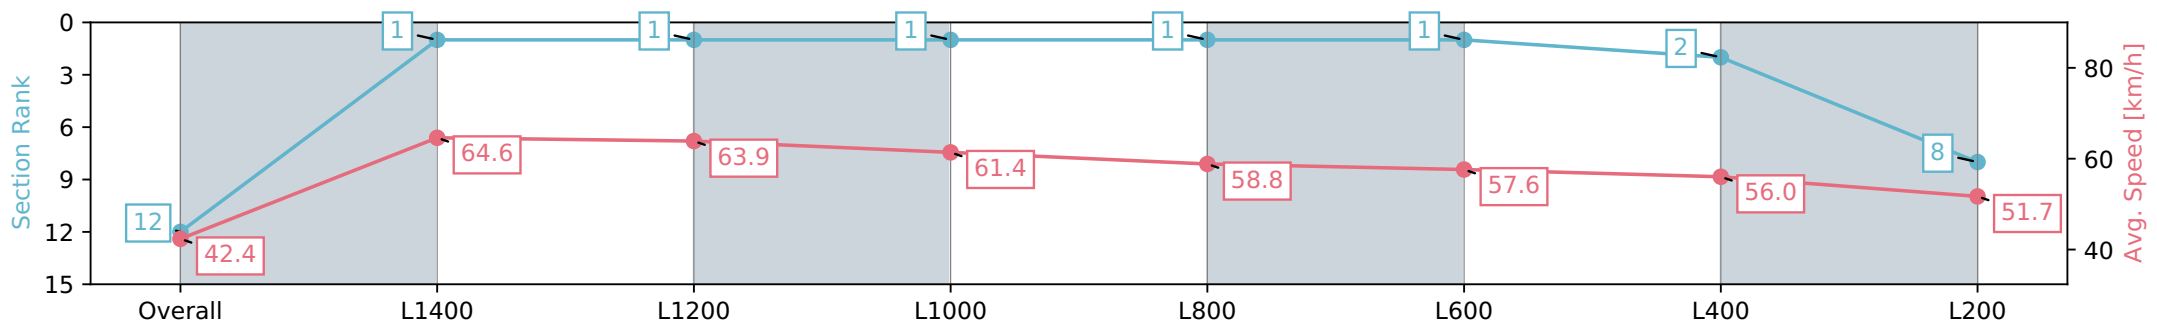

Horse/Jockey Name	SALUTE THE STARS/Anna Jordsjo
Finish Rank	12
Fastest Section Time (Section)	0:11.20 (Overall)
Top Speed [km/h] (Section)	65.7 (L1400)
Race State	Finished

Gawler SA - Professional
Race 8: Western Front 1916 Rating 0 - 62 Handicap (Heat of Adelaide in Autumn Series) - 1511m
25 April 2024 - 4:47PM
Track Rating: Soft 5, Weather: Overcast, Rail Position: +4m Entire, Sectional 608m

Section	Overall	L1400	L1200	L1000	L800	L600	L400	L200
Section Times	1:35.31 [12] (0:09.43)	1:25.88 [1] (0:11.20)	1:14.68 [1] (0:11.28)	1:03.39 [1] (0:11.77)	0:51.62 [1] (0:12.27)	0:39.35 [1] (0:12.54)	0:26.81 [2] (0:12.92)	0:13.89 [8] (0:13.89)
Average Speed [km/h]	42.4	64.6	63.9	61.4	58.8	57.6	56.0	51.7
Top Speed [km/h]	62.6	65.7	65.6	62.4	59.4	58.5	57.9	54.2
Avg. Dist. to Rail [m]	5.8	3.2	0.6	0.9	0.9	0.6	1.1	1.4
Avg. Stride Freq. [Hz]	2.1	2.4	2.4	2.3	2.3	2.3	2.3	2.3
Avg. Stride Length [m]	5.7	7.4	7.3	7.3	7.0	6.8	6.6	6.4

Report Created: Thu 25 April 2024 17:34:01 GMT+10 (Note: Timing is based on positional data)

- [ ] Ranking at each section and finish
- -:-:- No data available at this section
- NA No data available