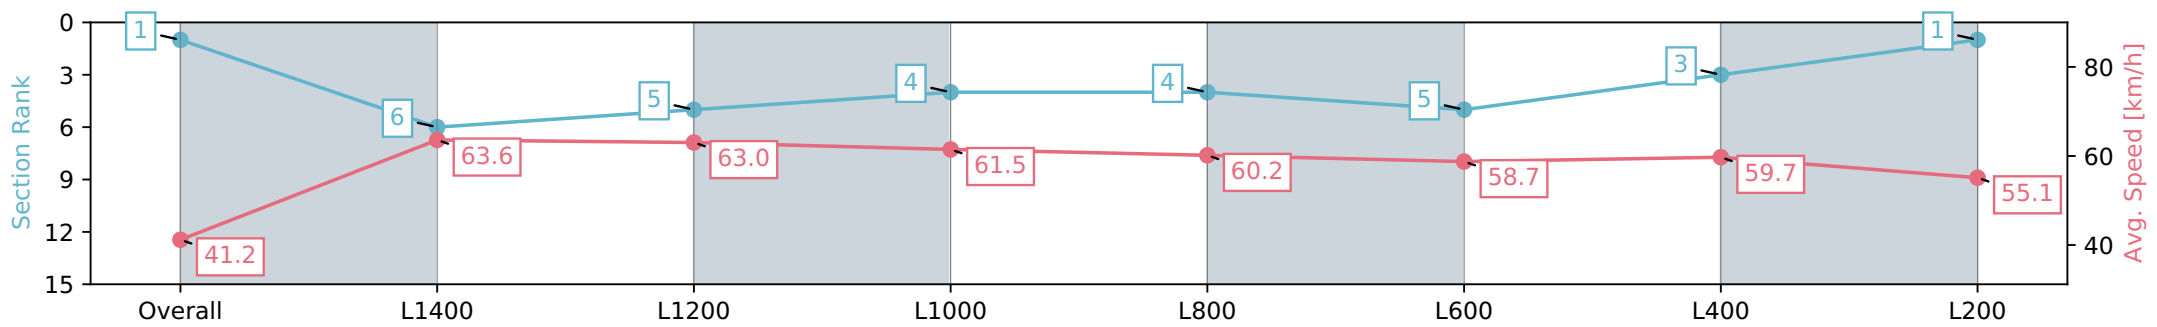

Section	Overall	L1400	L1200	L1000	L800	L600	L400	L200
Section Times	1:33.93 [1] (0:09.68)	1:24.25 [6] (0:11.39)	1:12.86 [5] (0:11.41)	1:01.45 [4] (0:11.76)	0:49.69 [4] (0:12.06)	0:37.63 [5] (0:12.36)	0:25.27 [3] (0:12.21)	0:13.06 [1] (0:13.06)
Average Speed [km/h]	41.2	63.6	63.0	61.5	60.2	58.7	59.7	55.1
Top Speed [km/h]	61.6	65.1	65.1	62.1	61.2	59.7	60.0	58.3
Avg. Dist. to Rail [m]	2.5	2.1	1.6	1.9	1.3	1.9	5.7	8.2
Avg. Stride Freq. [Hz]	2.1	2.4	2.4	2.3	2.3	2.3	2.4	2.3
Avg. Stride Length [m]	5.5	7.4	7.4	7.5	7.2	7.1	7.0	6.6