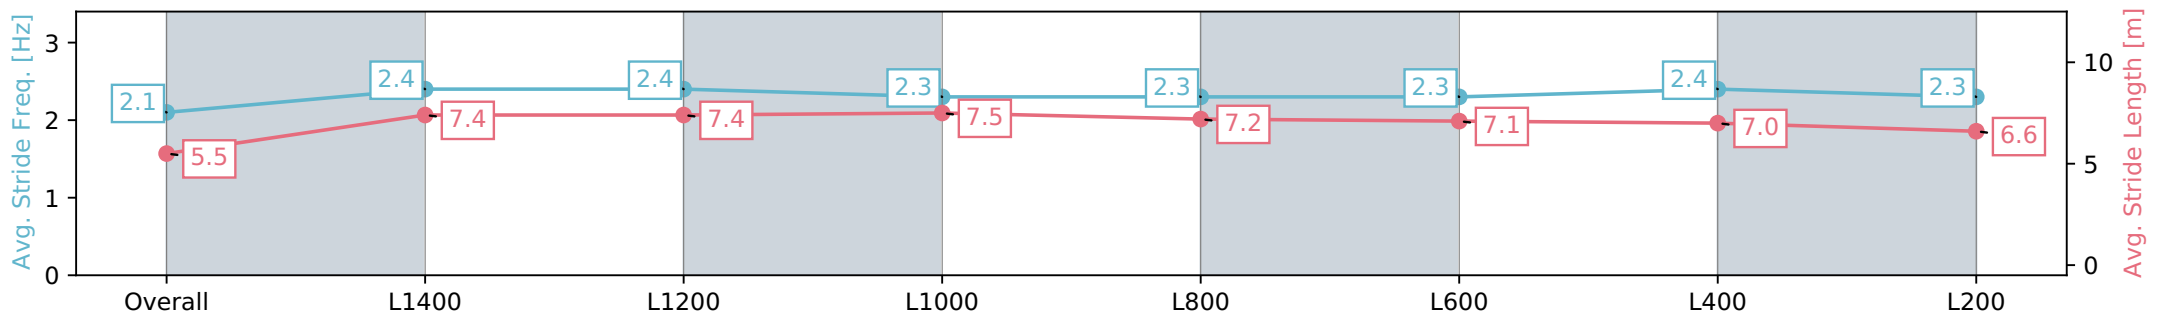

Section	Overall	L1400	L1200	L1000	L800	L600	L400	L200
Section Times	1:33.93 [1] (0:09.68)	1:24.25 [6] (0:11.39)	1:12.86 [5] (0:11.41)	1:01.45 [4] (0:11.76)	0:49.69 [4] (0:12.06)	0:37.63 [5] (0:12.36)	0:25.27 [3] (0:12.21)	0:13.06 [1] (0:13.06)
Average Speed [km/h]	41.2	63.6	63.0	61.5	60.2	58.7	59.7	55.1
Top Speed [km/h]	61.6	65.1	65.1	62.1	61.2	59.7	60.0	58.3
Avg. Dist. to Rail [m]	2.5	2.1	1.6	1.9	1.3	1.9	5.7	8.2
Avg. Stride Freq. [Hz]	2.1	2.4	2.4	2.3	2.3	2.3	2.4	2.3
Avg. Stride Length [m]	5.5	7.4	7.4	7.5	7.2	7.1	7.0	6.6