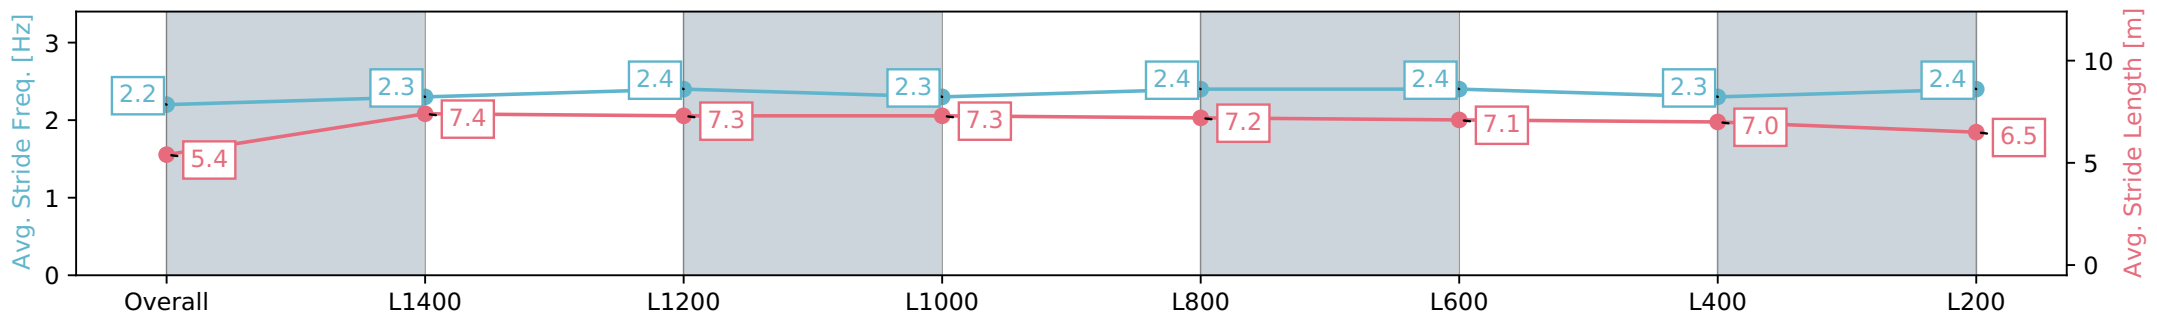

Horse/Jockey Name	FIELD THE MOMENT/Lachlan Neindorf
Finish Rank	6
Fastest Section Time (Section)	0:11.66 (Overall)
Top Speed [km/h] (Section)	63.8 (L1400)
Race State	Finished

Gawler SA - Professional
Race 8: Western Front 1916 Rating 0 - 62 Handicap (Heat of Adelaide in Autumn Series) - 1511m
25 April 2024 - 4:47PM
Track Rating: Soft 5, Weather: Overcast, Rail Position: +4m Entire, Sectional 608m

Section	Overall	L1400	L1200	L1000	L800	L600	L400	L200
Section Times	1:34.43 [6] (0:09.66)	1:24.77 [5] (0:11.66)	1:13.11 [8] (0:11.67)	1:01.44 [9] (0:11.75)	0:49.69 [10] (0:12.03)	0:37.66 [8] (0:12.22)	0:25.44 [9] (0:12.49)	0:12.95 [9] (0:12.95)
Average Speed [km/h]	41.3	62.1	61.9	61.6	60.8	60.2	58.5	55.7
Top Speed [km/h]	60.7	63.8	63.1	63.1	62.1	62.0	60.0	57.1
Avg. Dist. to Rail [m]	9.0	4.1	2.1	2.4	2.8	4.1	8.2	10.4
Avg. Stride Freq. [Hz]	2.2	2.3	2.4	2.3	2.4	2.4	2.3	2.4
Avg. Stride Length [m]	5.4	7.4	7.3	7.3	7.2	7.1	7.0	6.5

Report Created: Thu 25 April 2024 17:33:42 GMT+10 (Note: Timing is based on positional data)

- [ ] Ranking at each section and finish
- -:-:- No data available at this section
- NA No data available