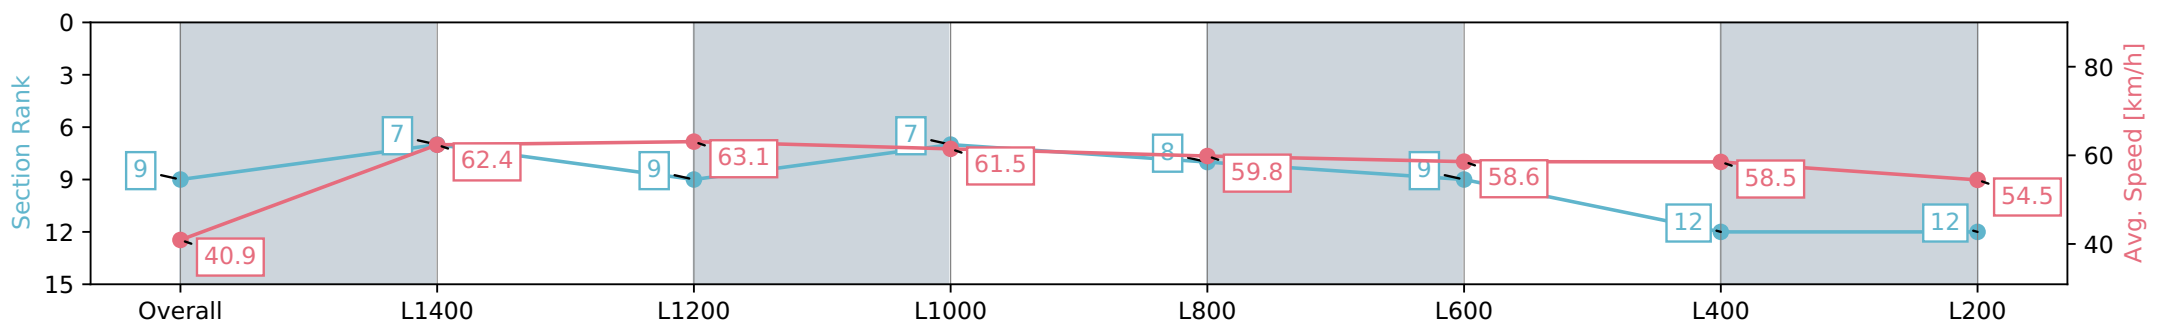

Horse/Jockey Name	SAN LUCIDO/Dom Tourneur
Finish Rank	9
Fastest Section Time (Section)	0:11.43 (L1400)
Top Speed [km/h] (Section)	64.7 (L1400)
Race State	Finished

Gawler SA - Professional
Race 8: Western Front 1916 Rating 0 - 62 Handicap (Heat of Adelaide in Autumn Series) - 1511m
25 April 2024 - 4:47PM
Track Rating: Soft 5, Weather: Overcast, Rail Position: +4m Entire, Sectional 608m

Section	Overall	L1400	L1200	L1000	L800	L600	L400	L200
Section Times	1:34.95 [9] (0:09.73)	1:25.22 [7] (0:11.60)	1:13.62 [9] (0:11.43)	1:02.19 [7] (0:11.82)	0:50.37 [8] (0:12.19)	0:38.18 [9] (0:12.54)	0:25.64 [12] (0:12.44)	0:13.20 [12] (0:13.20)
Average Speed [km/h]	40.9	62.4	63.1	61.5	59.8	58.6	58.5	54.5
Top Speed [km/h]	60.5	64.7	64.4	62.3	61.3	60.0	59.4	57.8
Avg. Dist. to Rail [m]	4.2	2.7	1.8	2.4	2.4	4.3	6.5	7.1
Avg. Stride Freq. [Hz]	2.1	2.4	2.4	2.3	2.3	2.3	2.3	2.3
Avg. Stride Length [m]	5.5	7.4	7.3	7.4	7.1	7.0	7.0	6.6

Report Created: Thu 25 April 2024 17:33:52 GMT+10 (Note: Timing is based on positional data)

- [ ] Ranking at each section and finish
- -:-:- No data available at this section
- NA No data available