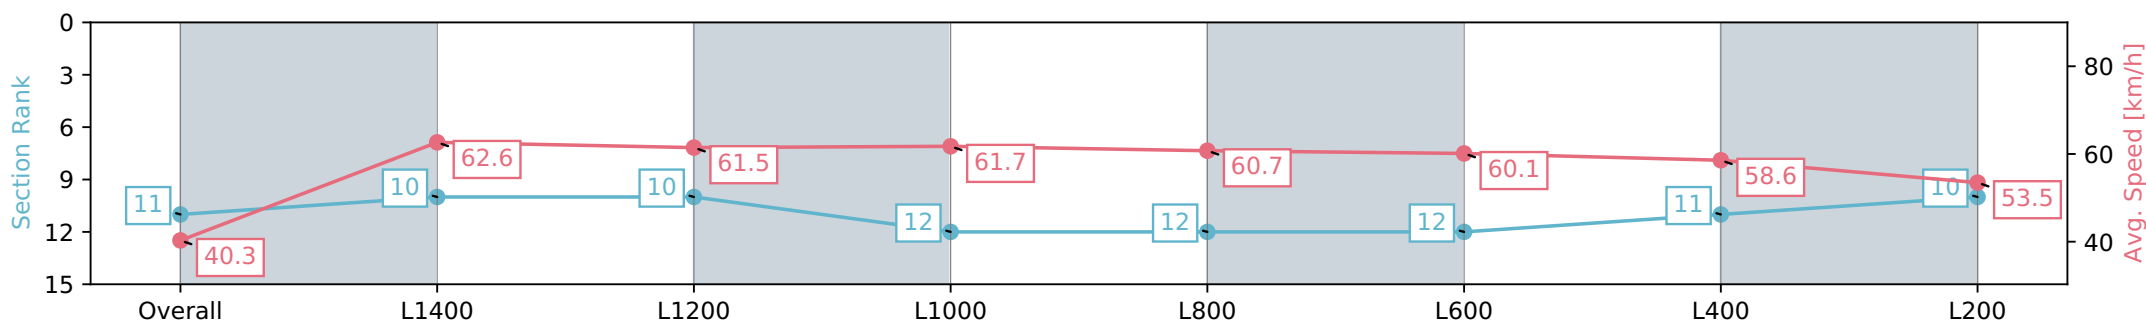

Horse/Jockey Name	L'I'L HANK/Sairyn Fawke
Finish Rank	11
Fastest Section Time (Section)	0:11.57 (Overall)
Top Speed [km/h] (Section)	64.0 (L1400)
Race State	Finished

Gawler SA - Professional
Race 8: Western Front 1916 Rating 0 - 62 Handicap (Heat of Adelaide in Autumn Series) - 1511m
25 April 2024 - 4:47PM
Track Rating: Soft 5, Weather: Overcast, Rail Position: +4m Entire, Sectional 608m

Section	Overall	L1400	L1200	L1000	L800	L600	L400	L200
Section Times	1:35.15 [11] (0:09.92)	1:25.23 [10] (0:11.57)	1:13.65 [10] (0:11.72)	1:01.93 [12] (0:11.74)	0:50.19 [12] (0:12.05)	0:38.14 [12] (0:12.22)	0:25.92 [11] (0:12.43)	0:13.49 [10] (0:13.49)
Average Speed [km/h]	40.3	62.6	61.5	61.7	60.7	60.1	58.6	53.5
Top Speed [km/h]	61.5	64.0	63.4	62.9	61.6	61.6	59.6	56.3
Avg. Dist. to Rail [m]	6.1	3.6	2.1	2.6	2.7	4.3	7.9	10.0
Avg. Stride Freq. [Hz]	2.1	2.3	2.2	2.2	2.3	2.3	2.3	2.2
Avg. Stride Length [m]	5.4	7.7	7.6	7.7	7.5	7.4	7.2	6.8

Report Created: Thu 25 April 2024 17:33:58 GMT+10 (Note: Timing is based on positional data)

- [ ] Ranking at each section and finish
- -:-:- No data available at this section
- NA No data available