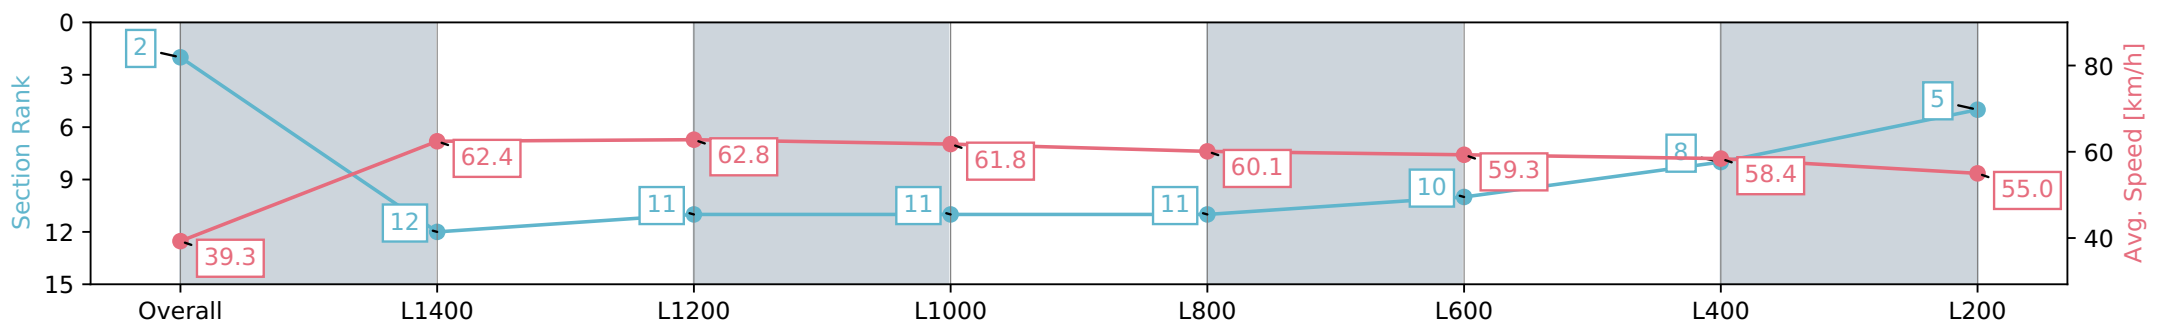

Horse/Jockey Name	RUBINI/Ben Price
Finish Rank	2
Fastest Section Time (Section)	0:11.45 (L1400)
Top Speed [km/h] (Section)	63.7 (L1200)
Race State	Finished

Gawler SA - Professional
Race 8: Western Front 1916 Rating 0 - 62 Handicap (Heat of Adelaide in Autumn Series) - 1511m
25 April 2024 - 4:47PM
Track Rating: Soft 5, Weather: Overcast, Rail Position: +4m Entire, Sectional 608m

Section	Overall	L1400	L1200	L1000	L800	L600	L400	L200
Section Times	1:34.31 [2] (0:10.09)	1:24.22 [12] (0:11.64)	1:12.58 [11] (0:11.45)	1:01.13 [11] (0:11.71)	0:49.42 [11] (0:11.90)	0:37.52 [10] (0:12.13)	0:25.39 [8] (0:12.31)	0:13.08 [5] (0:13.08)
Average Speed [km/h]	39.3	62.4	62.8	61.8	60.1	59.3	58.4	55.0
Top Speed [km/h]	59.5	63.7	63.7	63.2	60.9	60.0	60.0	56.4
Avg. Dist. to Rail [m]	8.4	3.6	0.4	0.8	0.8	0.2	0.4	0.2
Avg. Stride Freq. [Hz]	2.0	2.2	2.2	2.2	2.2	2.2	2.2	2.2
Avg. Stride Length [m]	5.7	7.9	7.8	7.8	7.8	7.6	7.5	7.0

Report Created: Thu 25 April 2024 17:33:27 GMT+10 (Note: Timing is based on positional data)

- [ ] Ranking at each section and finish
- -:-:- No data available at this section
- NA No data available