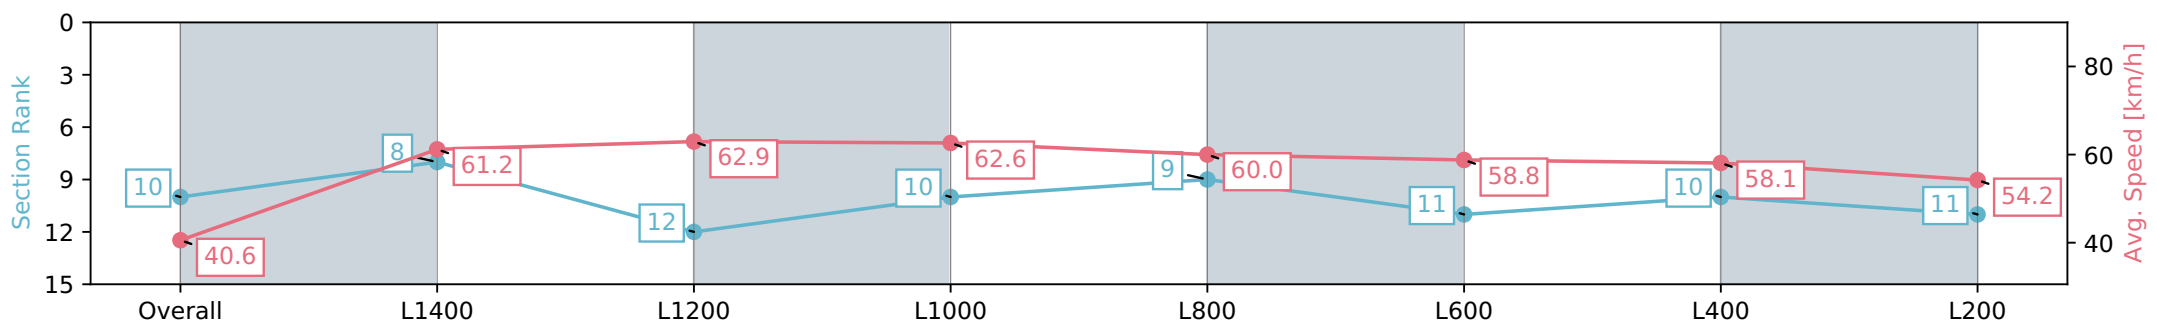

Horse/Jockey Name	BACK ME UP BENNY/Stacey Metcalfe
Finish Rank	10
Fastest Section Time (Section)	0:11.42 (L1400)
Top Speed [km/h] (Section)	65.0 (L1000)
Race State	Finished

Gawler SA - Professional
Race 8: Western Front 1916 Rating 0 - 62 Handicap (Heat of Adelaide in Autumn Series) - 1511m
25 April 2024 - 4:47PM
Track Rating: Soft 5, Weather: Overcast, Rail Position: +4m Entire, Sectional 608m

Section	Overall	L1400	L1200	L1000	L800	L600	L400	L200
Section Times	1:34.98 [10] (0:09.86)	1:25.12 [8] (0:11.88)	1:13.24 [12] (0:11.42)	1:01.82 [10] (0:11.56)	0:50.25 [9] (0:12.07)	0:38.18 [11] (0:12.39)	0:25.79 [10] (0:12.52)	0:13.27 [11] (0:13.27)
Average Speed [km/h]	40.6	61.2	62.9	62.6	60.0	58.8	58.1	54.2
Top Speed [km/h]	58.6	62.4	64.1	65.0	60.6	60.5	58.7	57.0
Avg. Dist. to Rail [m]	9.4	4.3	0.8	1.4	1.6	2.3	4.3	4.1
Avg. Stride Freq. [Hz]	2.2	2.3	2.3	2.3	2.2	2.2	2.2	2.2
Avg. Stride Length [m]	5.3	7.5	7.6	7.5	7.4	7.3	7.2	6.8

Report Created: Thu 25 April 2024 17:33:55 GMT+10 (Note: Timing is based on positional data)

- [ ] Ranking at each section and finish
- -:-:- No data available at this section
- NA No data available