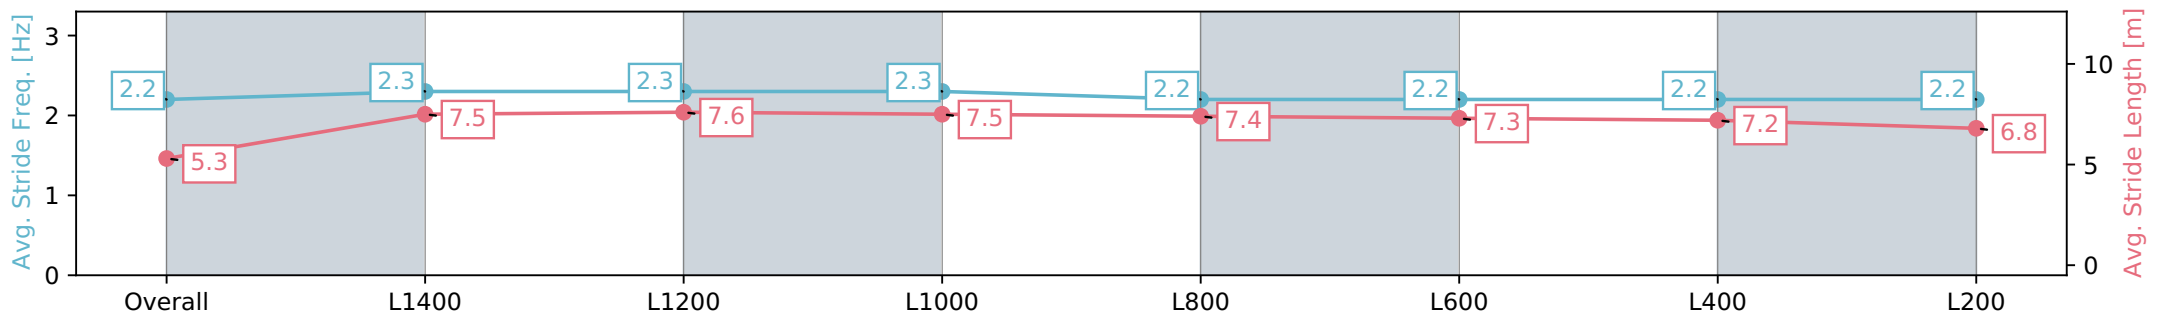

Horse/Jockey Name	BACK ME UP BENNY/Stacey Metcalfe
Finish Rank	10
Fastest Section Time (Section)	0:11.42 (L1400)
Top Speed [km/h] (Section)	65.0 (L1000)
Race State	Finished

Gawler SA - Professional
Race 8: Western Front 1916 Rating 0 - 62 Handicap (Heat of Adelaide in Autumn Series) - 1511m
25 April 2024 - 4:47PM
Track Rating: Soft 5, Weather: Overcast, Rail Position: +4m Entire, Sectional 608m

Section	Overall	L1400	L1200	L1000	L800	L600	L400	L200
Section Times	1:34.98 [10] (0:09.86)	1:25.12 [8] (0:11.88)	1:13.24 [12] (0:11.42)	1:01.82 [10] (0:11.56)	0:50.25 [9] (0:12.07)	0:38.18 [11] (0:12.39)	0:25.79 [10] (0:12.52)	0:13.27 [11] (0:13.27)
Average Speed [km/h]	40.6	61.2	62.9	62.6	60.0	58.8	58.1	54.2
Top Speed [km/h]	58.6	62.4	64.1	65.0	60.6	60.5	58.7	57.0
Avg. Dist. to Rail [m]	9.4	4.3	0.8	1.4	1.6	2.3	4.3	4.1
Avg. Stride Freq. [Hz]	2.2	2.3	2.3	2.3	2.2	2.2	2.2	2.2
Avg. Stride Length [m]	5.3	7.5	7.6	7.5	7.4	7.3	7.2	6.8

Report Created: Thu 25 April 2024 17:33:55 GMT+10 (Note: Timing is based on positional data)

- [ ] Ranking at each section and finish
- -:-:- No data available at this section
- NA No data available