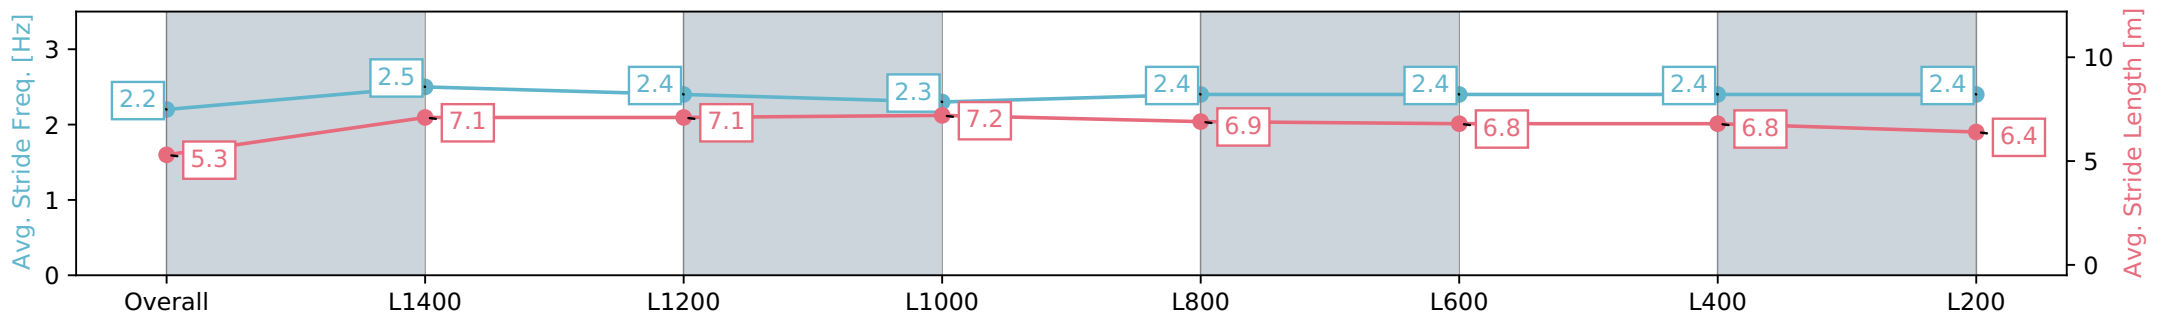

Horse/Jockey Name	IMPOSING SUSPECT/Felicity Atkinson
Finish Rank	3
Fastest Section Time (Section)	0:11.38 (Overall)
Top Speed [km/h] (Section)	64.4 (L1400)
Race State	Finished

Gawler SA - Professional
Race 8: Western Front 1916 Rating 0 - 62 Handicap (Heat of Adelaide in Autumn Series) - 1511m
25 April 2024 - 4:47PM
Track Rating: Soft 5, Weather: Overcast, Rail Position: +4m Entire, Sectional 608m

Section	Overall	L1400	L1200	L1000	L800	L600	L400	L200
Section Times	1:34.32 [3] (0:09.65)	1:24.67 [4] (0:11.38)	1:13.29 [4] (0:11.46)	1:01.83 [5] (0:11.83)	0:50.00 [5] (0:11.92)	0:38.08 [3] (0:12.44)	0:25.64 [4] (0:12.34)	0:13.30 [3] (0:13.30)
Average Speed [km/h]	41.6	63.3	62.7	60.9	59.3	57.9	58.7	54.1
Top Speed [km/h]	61.5	64.4	64.2	62.1	60.6	59.0	60.2	57.8
Avg. Dist. to Rail [m]	1.9	0.9	0.5	0.4	2.5	0.5	3.0	4.2
Avg. Stride Freq. [Hz]	2.2	2.5	2.4	2.3	2.4	2.4	2.4	2.4
Avg. Stride Length [m]	5.3	7.1	7.1	7.2	6.9	6.8	6.8	6.4

Report Created: Thu 25 April 2024 17:33:31 GMT+10 (Note: Timing is based on positional data)

- [ ] Ranking at each section and finish
- -:-:- No data available at this section
- NA No data available