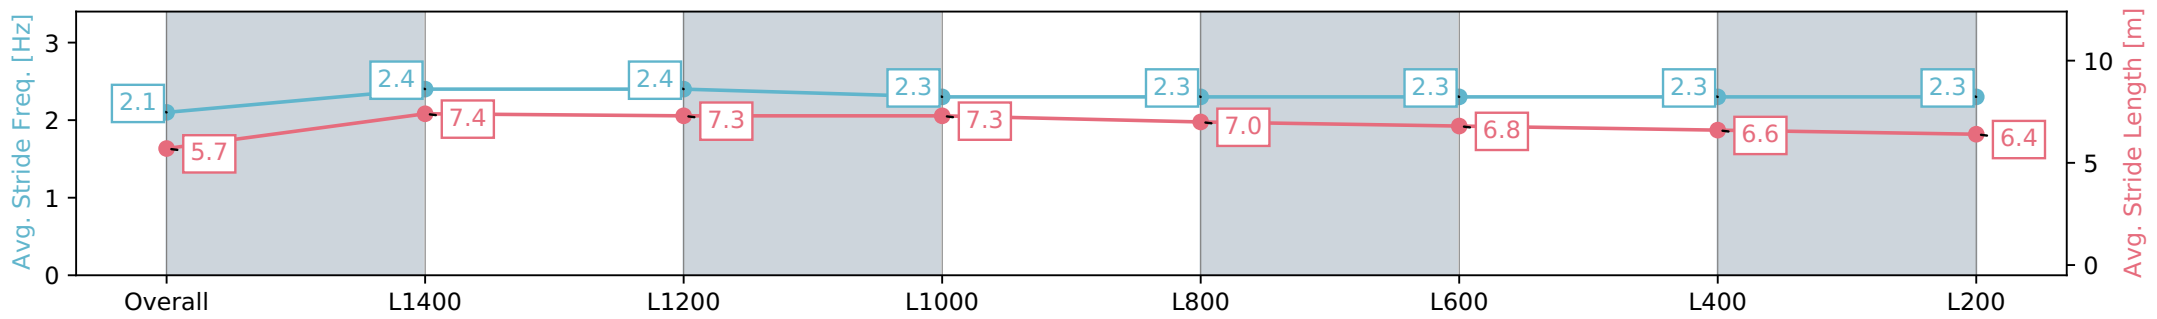

Horse/Jockey Name	SALUTE THE STARS/Anna Jordsjo
Finish Rank	12
Fastest Section Time (Section)	0:11.20 (Overall)
Top Speed [km/h] (Section)	65.7 (L1400)
Race State	Finished

Gawler SA - Professional
Race 8: Western Front 1916 Rating 0 - 62 Handicap (Heat of Adelaide in Autumn Series) - 1511m
25 April 2024 - 4:47PM
Track Rating: Soft 5, Weather: Overcast, Rail Position: +4m Entire, Sectional 608m

Section	Overall	L1400	L1200	L1000	L800	L600	L400	L200
Section Times	1:35.31 [12] (0:09.43)	1:25.88 [1] (0:11.20)	1:14.68 [1] (0:11.28)	1:03.39 [1] (0:11.77)	0:51.62 [1] (0:12.27)	0:39.35 [1] (0:12.54)	0:26.81 [2] (0:12.92)	0:13.89 [8] (0:13.89)
Average Speed [km/h]	42.4	64.6	63.9	61.4	58.8	57.6	56.0	51.7
Top Speed [km/h]	62.6	65.7	65.6	62.4	59.4	58.5	57.9	54.2
Avg. Dist. to Rail [m]	5.8	3.2	0.6	0.9	0.9	0.6	1.1	1.4
Avg. Stride Freq. [Hz]	2.1	2.4	2.4	2.3	2.3	2.3	2.3	2.3
Avg. Stride Length [m]	5.7	7.4	7.3	7.3	7.0	6.8	6.6	6.4

Report Created: Thu 25 April 2024 17:34:01 GMT+10 (Note: Timing is based on positional data)

- [ ] Ranking at each section and finish
- -:-:- No data available at this section
- NA No data available