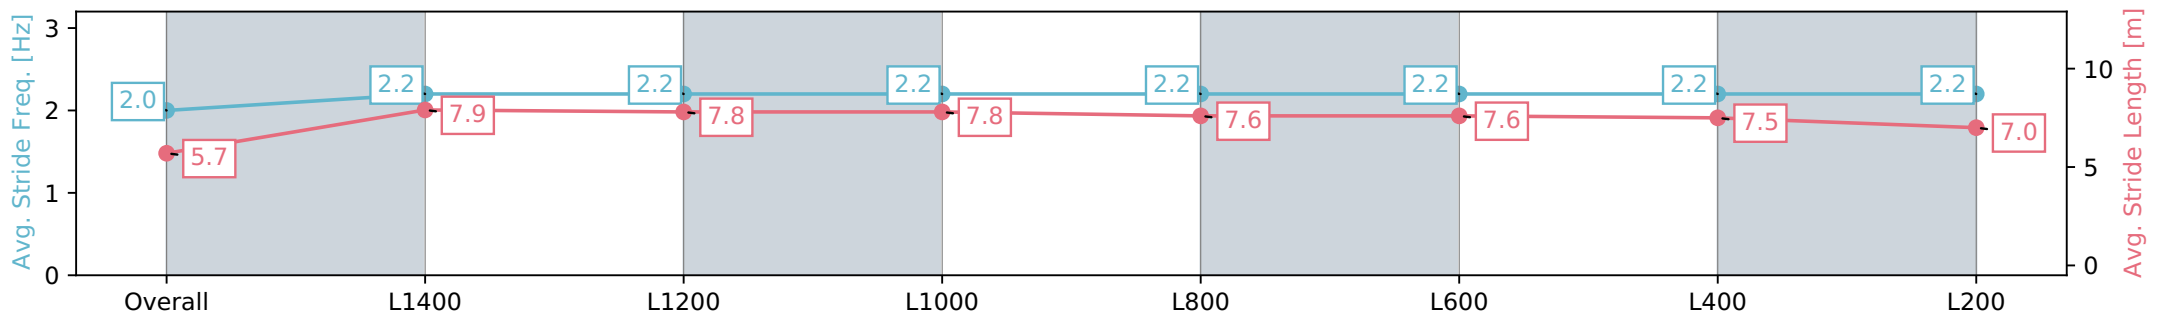

Horse/Jockey Name	RUBINI/Ben Price
Finish Rank	2
Fastest Section Time (Section)	0:11.45 (L1400)
Top Speed [km/h] (Section)	63.7 (L1200)
Race State	Finished

Gawler SA - Professional
Race 8: Western Front 1916 Rating 0 - 62 Handicap (Heat of Adelaide in Autumn Series) - 1511m
25 April 2024 - 4:47PM
Track Rating: Soft 5, Weather: Overcast, Rail Position: +4m Entire, Sectional 608m

Section	Overall	L1400	L1200	L1000	L800	L600	L400	L200
Section Times	1:34.31 [2] (0:10.09)	1:24.22 [12] (0:11.64)	1:12.58 [11] (0:11.45)	1:01.13 [11] (0:11.71)	0:49.42 [11] (0:11.90)	0:37.52 [10] (0:12.13)	0:25.39 [8] (0:12.31)	0:13.08 [5] (0:13.08)
Average Speed [km/h]	39.3	62.4	62.8	61.8	60.1	59.3	58.4	55.0
Top Speed [km/h]	59.5	63.7	63.7	63.2	60.9	60.0	60.0	56.4
Avg. Dist. to Rail [m]	8.4	3.6	0.4	0.8	0.8	0.2	0.4	0.2
Avg. Stride Freq. [Hz]	2.0	2.2	2.2	2.2	2.2	2.2	2.2	2.2
Avg. Stride Length [m]	5.7	7.9	7.8	7.8	7.8	7.6	7.5	7.0

Report Created: Thu 25 April 2024 17:33:27 GMT+10 (Note: Timing is based on positional data)

- [ ] Ranking at each section and finish
- -:-:- No data available at this section
- NA No data available