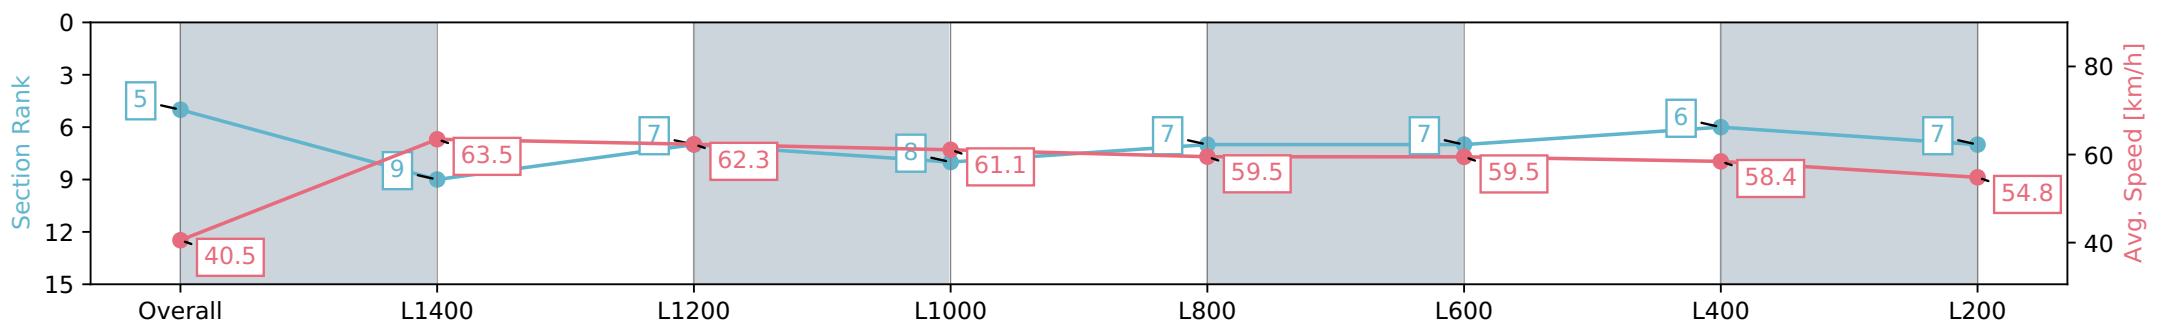

Horse/Jockey Name	BOLTED IN/Jessica Eaton
Finish Rank	5
Fastest Section Time (Section)	0:11.33 (Overall)
Top Speed [km/h] (Section)	64.5 (L1400)
Race State	Finished

Gawler SA - Professional
Race 8: Western Front 1916 Rating 0 - 62 Handicap (Heat of Adelaide in Autumn Series) - 1511m
25 April 2024 - 4:47PM
Track Rating: Soft 5, Weather: Overcast, Rail Position: +4m Entire, Sectional 608m

Section	Overall	L1400	L1200	L1000	L800	L600	L400	L200
Section Times	1:34.43 [5] (0:09.90)	1:24.53 [9] (0:11.33)	1:13.20 [7] (0:11.55)	1:01.65 [8] (0:11.78)	0:49.87 [7] (0:12.08)	0:37.79 [7] (0:12.25)	0:25.54 [6] (0:12.45)	0:13.09 [7] (0:13.09)
Average Speed [km/h]	40.5	63.5	62.3	61.1	59.5	59.5	58.4	54.8
Top Speed [km/h]	59.8	64.5	64.1	62.3	60.1	61.1	59.2	56.9
Avg. Dist. to Rail [m]	3.5	1.0	0.2	0.4	0.9	2.3	6.3	8.4
Avg. Stride Freq. [Hz]	2.1	2.3	2.3	2.3	2.2	2.3	2.3	2.3
Avg. Stride Length [m]	5.5	7.6	7.5	7.6	7.3	7.3	7.1	6.7

Report Created: Thu 25 April 2024 17:33:38 GMT+10 (Note: Timing is based on positional data)

- [ ] Ranking at each section and finish
- -:-:- No data available at this section
- NA No data available