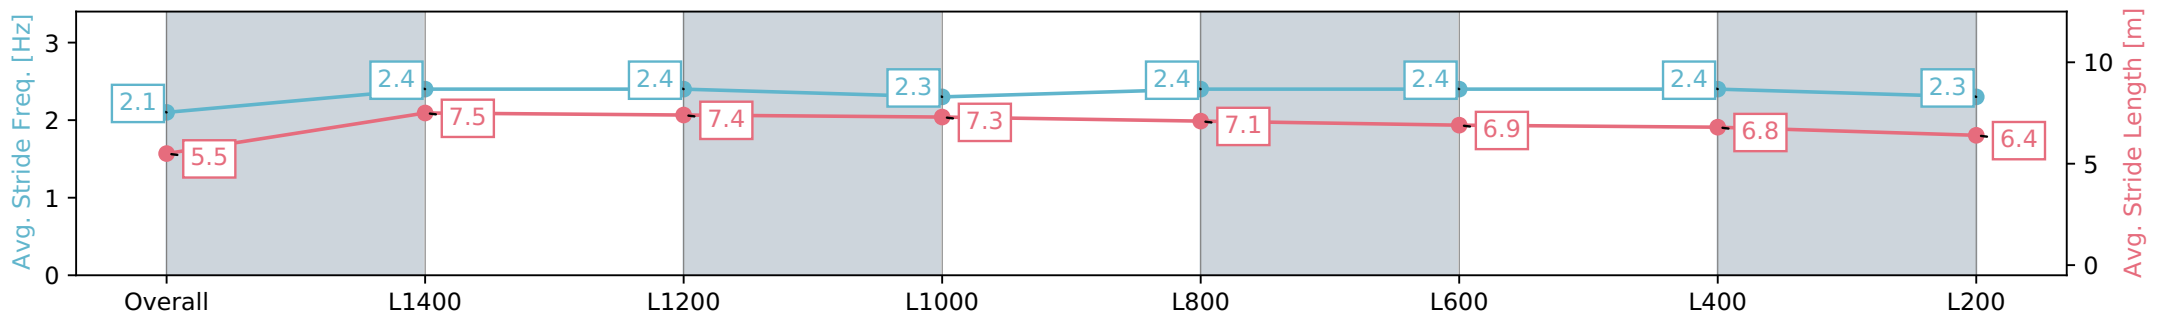

Horse/Jockey Name	FLYWAY/Jake Toeroek
Finish Rank	8
Fastest Section Time (Section)	0:11.24 (Overall)
Top Speed [km/h] (Section)	65.4 (L1400)
Race State	Finished

Gawler SA - Professional
Race 8: Western Front 1916 Rating 0 - 62 Handicap (Heat of Adelaide in Autumn Series) - 1511m
25 April 2024 - 4:47PM
Track Rating: Soft 5, Weather: Overcast, Rail Position: +4m Entire, Sectional 608m

Section	Overall	L1400	L1200	L1000	L800	L600	L400	L200
Section Times	1:34.91 [8] (0:09.65)	1:25.26 [2] (0:11.24)	1:14.02 [2] (0:11.40)	1:02.62 [2] (0:11.76)	0:50.86 [2] (0:12.01)	0:38.85 [2] (0:12.39)	0:26.46 [1] (0:12.55)	0:13.91 [2] (0:13.91)
Average Speed [km/h]	41.6	64.3	63.2	61.1	60.0	58.6	57.9	51.7
Top Speed [km/h]	62.5	65.4	64.9	62.0	60.5	60.0	59.4	55.7
Avg. Dist. to Rail [m]	6.7	2.7	0.3	0.4	0.6	1.7	5.1	6.8
Avg. Stride Freq. [Hz]	2.1	2.4	2.4	2.3	2.4	2.4	2.4	2.3
Avg. Stride Length [m]	5.5	7.5	7.4	7.3	7.1	6.9	6.8	6.4

Report Created: Thu 25 April 2024 17:33:49 GMT+10 (Note: Timing is based on positional data)

- [ ] Ranking at each section and finish
- -:-:- No data available at this section
- NA No data available