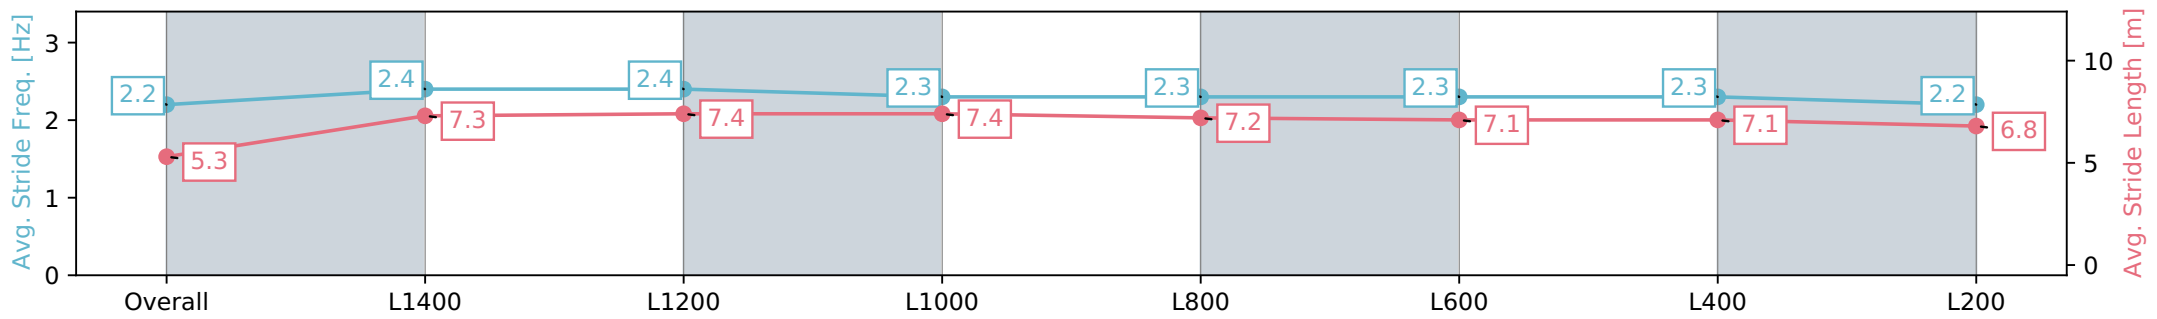

Horse/Jockey Name	SANTELMO FUEGO/Todd Pannell
Finish Rank	4
Fastest Section Time (Section)	0:11.28 (Overall)
Top Speed [km/h] (Section)	64.5 (L1400)
Race State	Finished

Gawler SA - Professional
Race 8: Western Front 1916 Rating 0 - 62 Handicap (Heat of Adelaide in Autumn Series) - 1511m
25 April 2024 - 4:47PM
Track Rating: Soft 5, Weather: Overcast, Rail Position: +4m Entire, Sectional 608m

Section	Overall	L1400	L1200	L1000	L800	L600	L400	L200
Section Times	1:34.39 [4] (0:09.65)	1:24.74 [3] (0:11.28)	1:13.45 [3] (0:11.39)	1:02.06 [3] (0:11.80)	0:50.26 [3] (0:12.13)	0:38.13 [4] (0:12.44)	0:25.69 [5] (0:12.44)	0:13.25 [4] (0:13.25)
Average Speed [km/h]	41.2	63.8	63.2	61.0	59.3	57.9	58.2	54.4
Top Speed [km/h]	62.1	64.5	64.5	62.0	59.8	59.3	59.1	56.2
Avg. Dist. to Rail [m]	1.6	0.3	0.6	0.3	0.4	0.5	2.8	3.5
Avg. Stride Freq. [Hz]	2.2	2.4	2.4	2.3	2.3	2.3	2.3	2.2
Avg. Stride Length [m]	5.3	7.3	7.4	7.4	7.2	7.1	7.1	6.8

Report Created: Thu 25 April 2024 17:33:34 GMT+10 (Note: Timing is based on positional data)

- [ ] Ranking at each section and finish
- -:-:- No data available at this section
- NA No data available