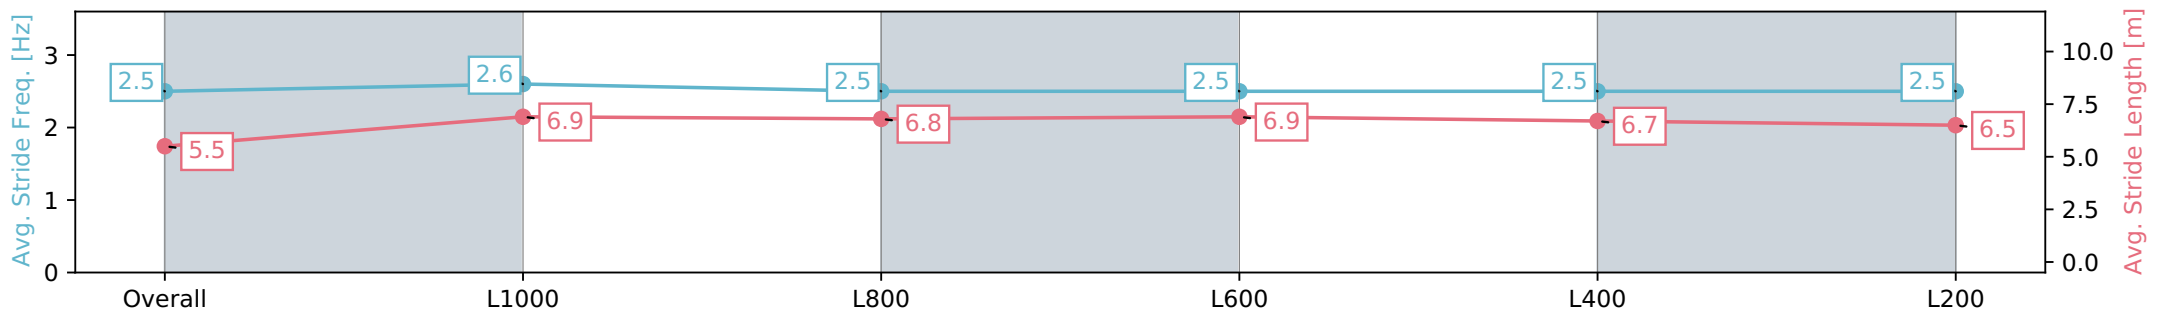

Gawler SA - Professional

Race 3: We Will Remember Them Maiden Plate - 1200m

25 April 2024 - 1:53PM

Track Rating: Soft 5, Weather: Overcast, Rail Position: +4m Entire, Sectional 608m

Section	Overall	L1000	L800	L600	L400	L200
Section Times	1:13.89 [5] (0:14.90)	0:58.99 [9] (0:11.28)	0:47.70 [9] (0:11.53)	0:36.17 [8] (0:11.62)	0:24.55 [7] (0:12.02)	0:12.53 [6] (0:12.53)
Average Speed [km/h]	48.2	63.9	62.5	62.2	60.7	57.3
Top Speed [km/h]	64.8	64.8	63.1	63.0	62.0	59.6
Avg. Dist. to Rail [m]	4.7	1.2	0.5	1.7	6.0	7.0
Avg. Stride Freq. [Hz]	2.5	2.6	2.5	2.5	2.5	2.5
Avg. Stride Length [m]	5.5	6.9	6.8	6.9	6.7	6.5