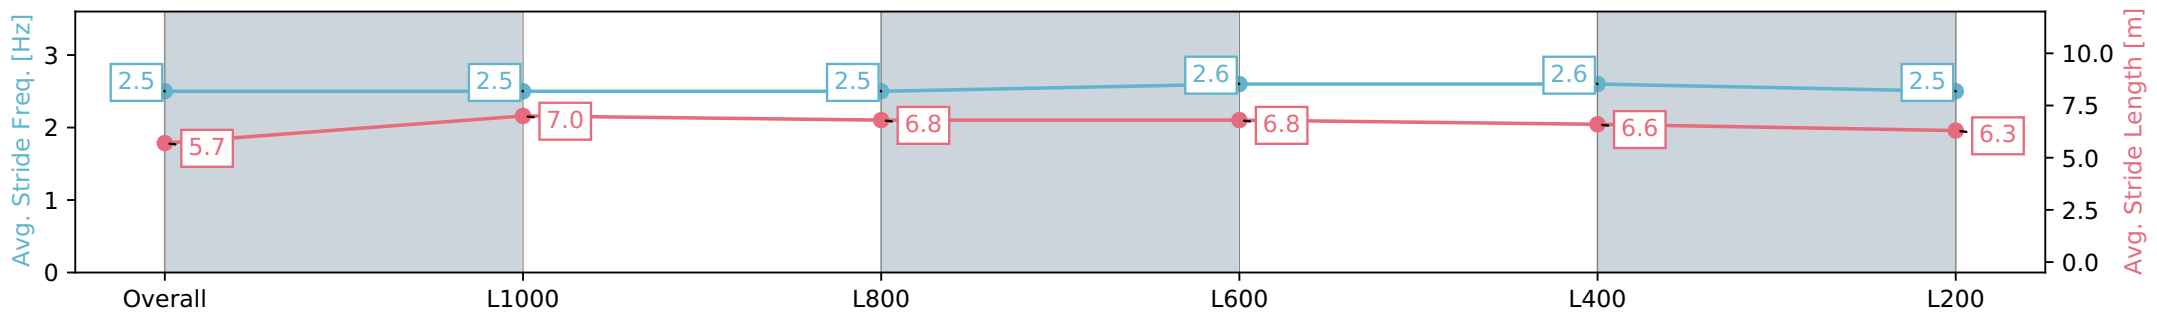

Gawler SA - Professional

Race 3: We Will Remember Them Maiden Plate - 1200m

25 April 2024 - 1:53PM

Track Rating: Soft 5, Weather: Overcast, Rail Position: +4m Entire, Sectional 608m

Section	Overall	L1000	L800	L600	L400	L200
Section Times	1:13.53 [2] (0:14.25)	0:59.28 [3] (0:11.30)	0:47.98 [3] (0:11.78)	0:36.20 [5] (0:11.69)	0:24.51 [2] (0:11.72)	0:12.79 [1] (0:12.79)
Average Speed [km/h]	50.3	64.3	61.9	62.2	61.6	56.4
Top Speed [km/h]	63.5	65.2	62.9	63.6	62.8	61.0
Avg. Dist. to Rail [m]	8.3	4.0	2.0	1.6	2.7	2.0
Avg. Stride Freq. [Hz]	2.5	2.5	2.5	2.6	2.6	2.5
Avg. Stride Length [m]	5.7	7.0	6.8	6.8	6.6	6.3