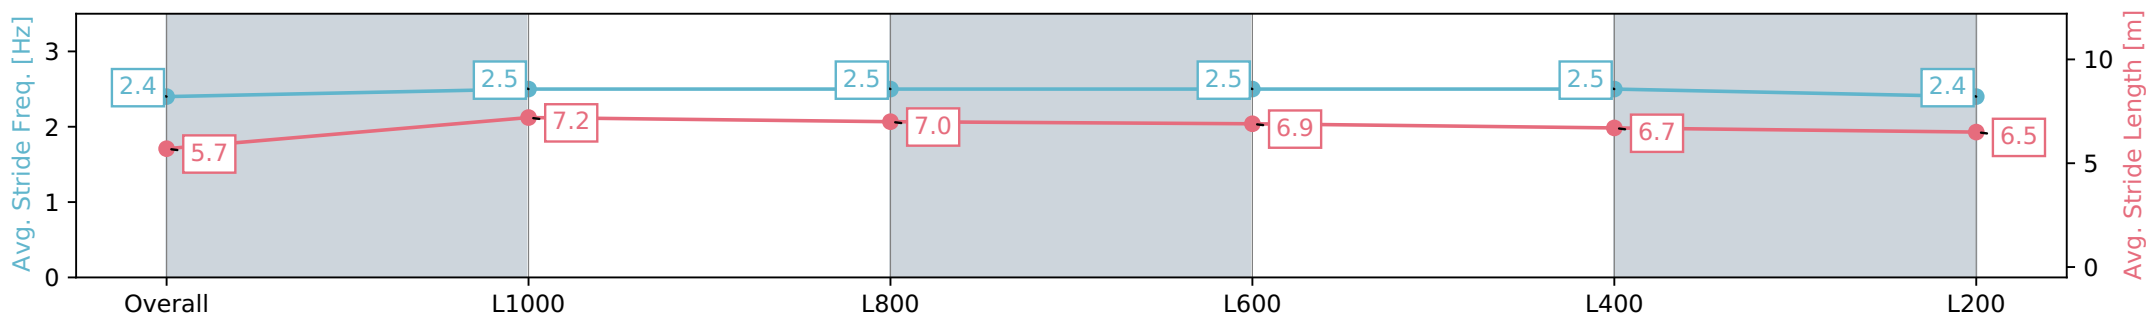

25 April 2024 - 1:53PM

Track Rating: Soft 5, Weather: Overcast, Rail Position: +4m Entire, Sectional 608m

Section	Overall	L1000	L800	L600	L400	L200
Section Times	1:13.52 [1] (0:14.68)	0:58.84 [7] (0:11.24)	0:47.60 [7] (0:11.52)	0:36.08 [6] (0:11.60)	0:24.48 [4] (0:11.73)	0:12.75 [2] (0:12.75)
Average Speed [km/h]	49.0	64.5	62.5	62.2	61.6	56.5
Top Speed [km/h]	63.5	65.1	63.6	62.7	62.9	59.7
Avg. Dist. to Rail [m]	8.2	2.8	0.7	0.8	3.6	4.8
Avg. Stride Freq. [Hz]	2.4	2.5	2.5	2.5	2.5	2.4
Avg. Stride Length [m]	5.7	7.2	7.0	6.9	6.7	6.5