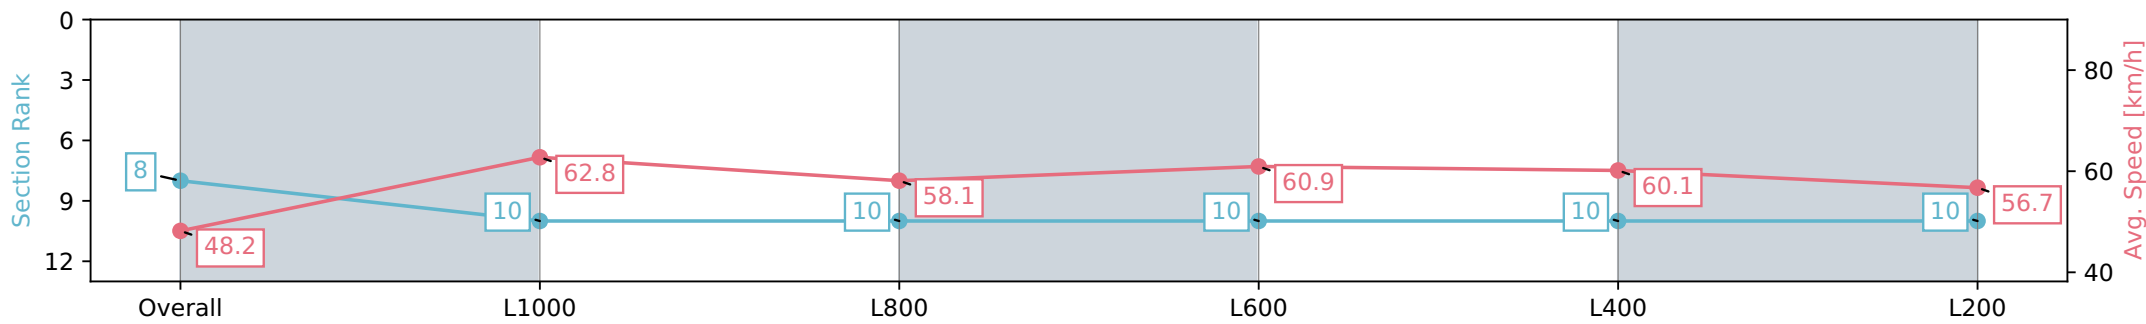

Gawler SA - Professional

Race 3: We Will Remember Them Maiden Plate - 1200m

25 April 2024 - 1:53PM

Track Rating: Soft 5, Weather: Overcast, Rail Position: +4m Entire, Sectional 608m

Section	Overall	L1000	L800	L600	L400	L200
Section Times	1:14.73 [8] (0:14.94)	0:59.79 [10] (0:11.39)	0:48.40 [10] (0:11.93)	0:36.47 [10] (0:11.76)	0:24.71 [10] (0:12.00)	0:12.71 [10] (0:12.71)
Average Speed [km/h]	48.2	62.8	58.1	60.9	60.1	56.7
Top Speed [km/h]	63.6	63.9	61.1	61.5	61.4	58.5
Avg. Dist. to Rail [m]	2.2	2.4	5.0	1.7	1.7	3.1
Avg. Stride Freq. [Hz]	2.3	2.3	2.3	2.3	2.3	2.3
Avg. Stride Length [m]	6.0	7.6	7.1	7.3	7.2	6.9