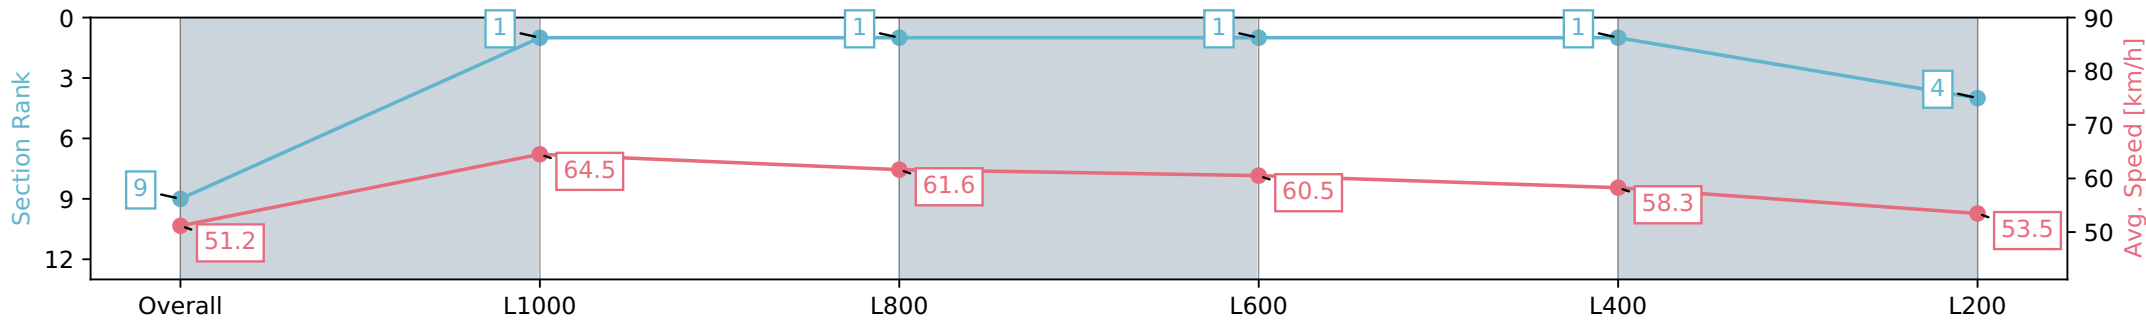

Gawler SA - Professional

Race 3: We Will Remember Them Maiden Plate - 1200m

25 April 2024 - 1:53PM

Track Rating: Soft 5, Weather: Overcast, Rail Position: +4m Entire, Sectional 608m

Section	Overall	L1000	L800	L600	L400	L200
Section Times	1:14.74 [9] (0:14.08)	1:00.66 [1] (0:11.22)	0:49.44 [1] (0:11.70)	0:37.74 [1] (0:11.91)	0:25.83 [1] (0:12.39)	0:13.44 [4] (0:13.44)
Average Speed [km/h]	51.2	64.5	61.6	60.5	58.3	53.5
Top Speed [km/h]	65.9	65.7	62.4	61.3	60.5	56.8
Avg. Dist. to Rail [m]	5.4	2.5	0.3	0.3	1.1	1.2
Avg. Stride Freq. [Hz]	2.4	2.3	2.3	2.3	2.2	2.1
Avg. Stride Length [m]	6.0	7.7	7.6	7.4	7.2	7.0