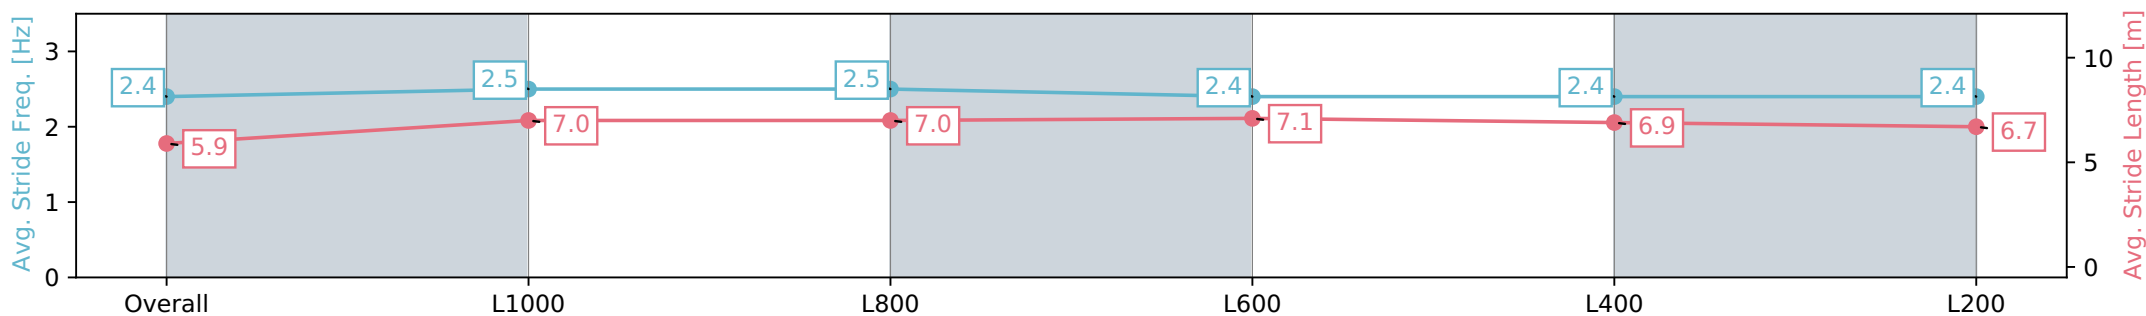

Gawler SA - Professional

Race 3: We Will Remember Them Maiden Plate - 1200m

25 April 2024 - 1:53PM

Track Rating: Soft 5, Weather: Overcast, Rail Position: +4m Entire, Sectional 608m

Section	Overall	L1000	L800	L600	L400	L200
Section Times	1:13.81 [3] (0:14.22)	0:59.59 [2] (0:11.42)	0:48.17 [4] (0:11.67)	0:36.50 [4] (0:11.86)	0:24.64 [5] (0:12.05)	0:12.59 [3] (0:12.59)
Average Speed [km/h]	50.6	63.1	61.5	60.7	60.0	57.3
Top Speed [km/h]	64.8	64.6	62.3	62.3	60.8	58.7
Avg. Dist. to Rail [m]	2.1	1.2	0.9	0.7	2.8	4.4
Avg. Stride Freq. [Hz]	2.4	2.5	2.5	2.4	2.4	2.4
Avg. Stride Length [m]	5.9	7.0	7.0	7.1	6.9	6.7