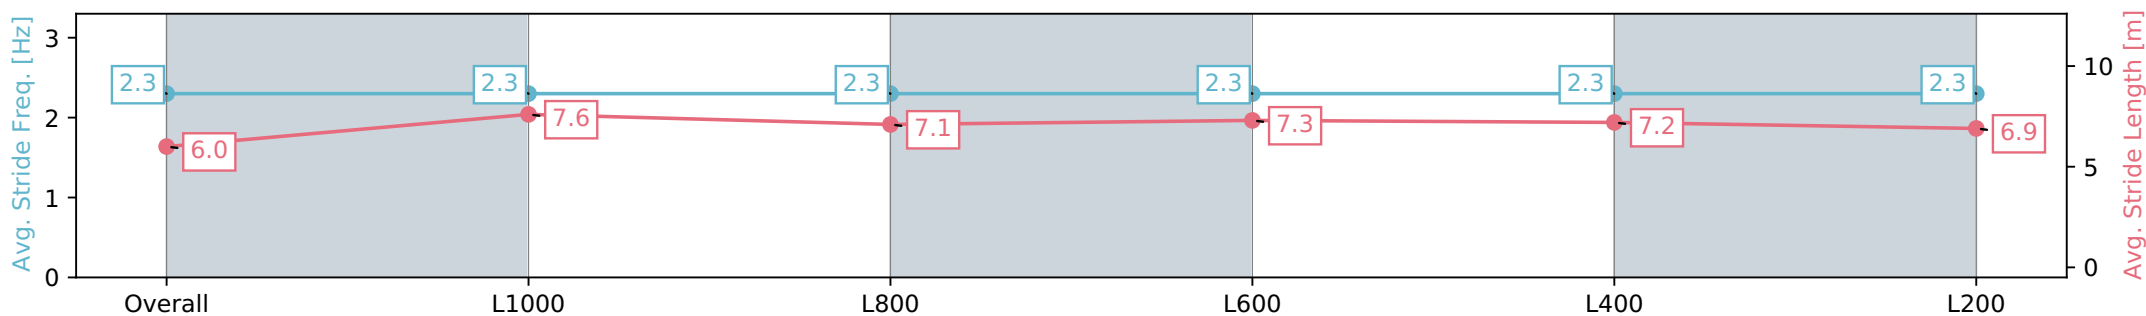

Gawler SA - Professional

Race 3: We Will Remember Them Maiden Plate - 1200m

25 April 2024 - 1:53PM

Track Rating: Soft 5, Weather: Overcast, Rail Position: +4m Entire, Sectional 608m

Section	Overall	L1000	L800	L600	L400	L200
Section Times	1:14.73 [8] (0:14.94)	0:59.79 [10] (0:11.39)	0:48.40 [10] (0:11.93)	0:36.47 [10] (0:11.76)	0:24.71 [10] (0:12.00)	0:12.71 [10] (0:12.71)
Average Speed [km/h]	48.2	62.8	58.1	60.9	60.1	56.7
Top Speed [km/h]	63.6	63.9	61.1	61.5	61.4	58.5
Avg. Dist. to Rail [m]	2.2	2.4	5.0	1.7	1.7	3.1
Avg. Stride Freq. [Hz]	2.3	2.3	2.3	2.3	2.3	2.3
Avg. Stride Length [m]	6.0	7.6	7.1	7.3	7.2	6.9