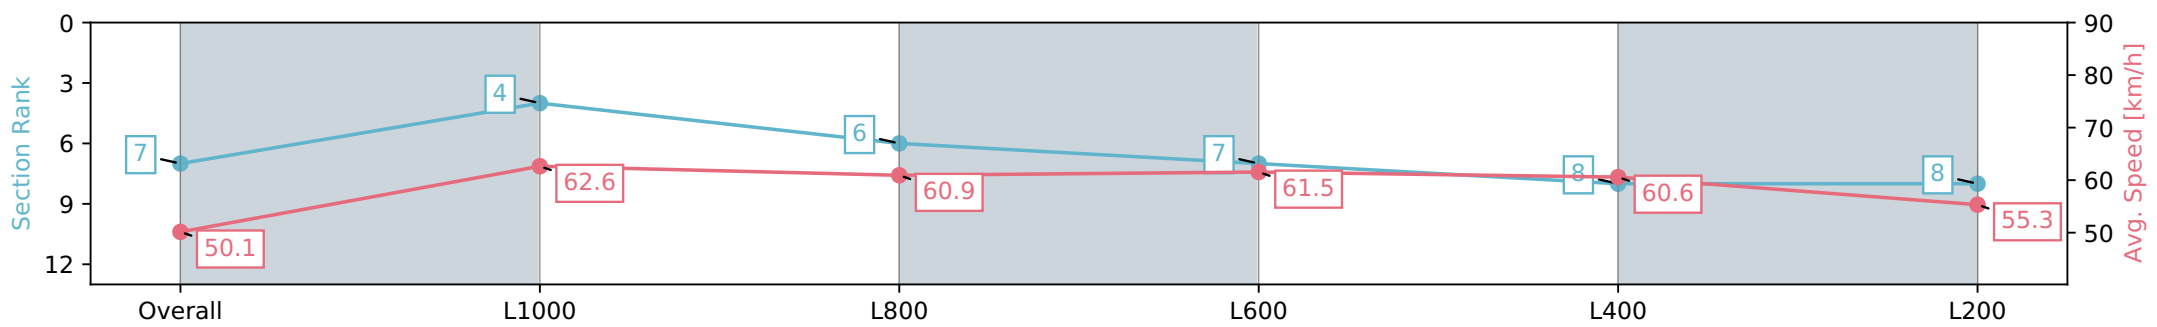

Gawler SA - Professional

Race 3: We Will Remember Them Maiden Plate - 1200m

25 April 2024 - 1:53PM

Track Rating: Soft 5, Weather: Overcast, Rail Position: +4m Entire, Sectional 608m

Section	Overall	L1000	L800	L600	L400	L200
Section Times	1:14.39 [7] (0:14.40)	0:59.99 [4] (0:11.50)	0:48.49 [6] (0:11.75)	0:36.74 [7] (0:11.73)	0:25.01 [8] (0:12.00)	0:13.01 [8] (0:13.01)
Average Speed [km/h]	50.1	62.6	60.9	61.5	60.6	55.3
Top Speed [km/h]	63.9	64.9	61.6	62.7	61.5	58.9
Avg. Dist. to Rail [m]	4.8	0.9	0.9	1.2	4.8	6.3
Avg. Stride Freq. [Hz]	2.5	2.5	2.5	2.5	2.5	2.4
Avg. Stride Length [m]	5.7	6.9	6.9	6.9	6.7	6.3