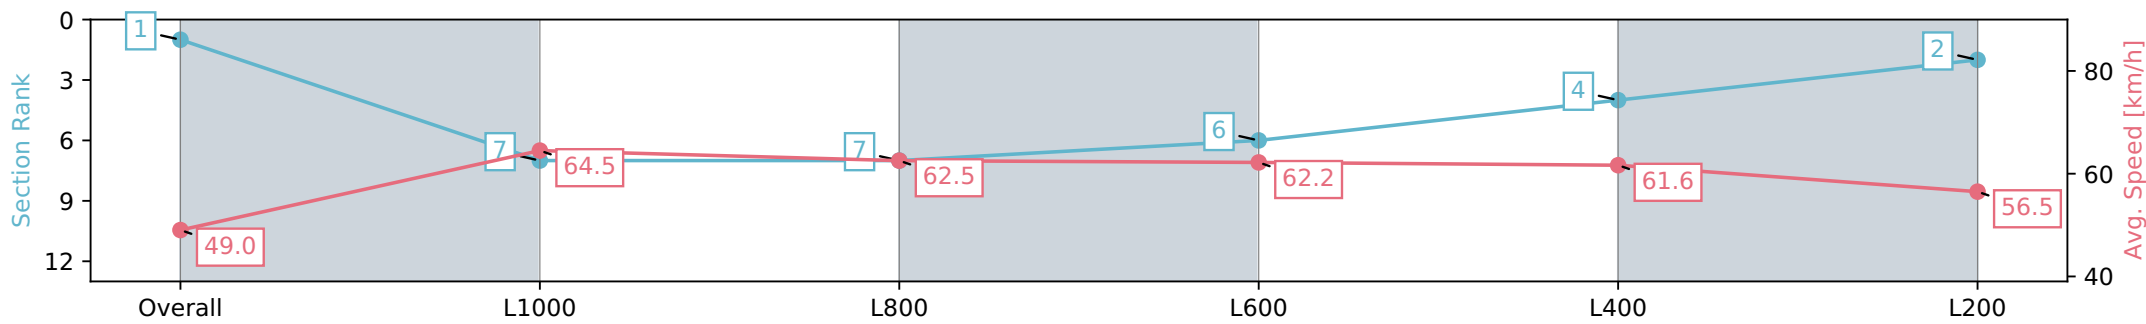

25 April 2024 - 1:53PM

Track Rating: Soft 5, Weather: Overcast, Rail Position: +4m Entire, Sectional 608m

Section	Overall	L1000	L800	L600	L400	L200
Section Times	1:13.52 [1] (0:14.68)	0:58.84 [7] (0:11.24)	0:47.60 [7] (0:11.52)	0:36.08 [6] (0:11.60)	0:24.48 [4] (0:11.73)	0:12.75 [2] (0:12.75)
Average Speed [km/h]	49.0	64.5	62.5	62.2	61.6	56.5
Top Speed [km/h]	63.5	65.1	63.6	62.7	62.9	59.7
Avg. Dist. to Rail [m]	8.2	2.8	0.7	0.8	3.6	4.8
Avg. Stride Freq. [Hz]	2.4	2.5	2.5	2.5	2.5	2.4
Avg. Stride Length [m]	5.7	7.2	7.0	6.9	6.7	6.5