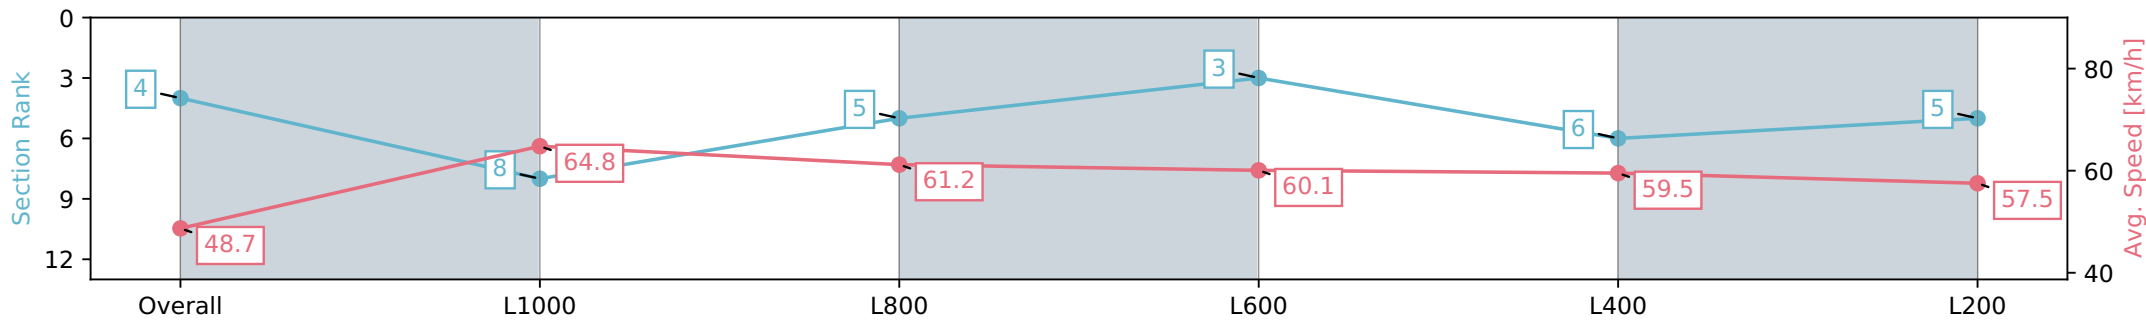

Gawler SA - Professional

Race 3: We Will Remember Them Maiden Plate - 1200m

25 April 2024 - 1:53PM

Track Rating: Soft 5, Weather: Overcast, Rail Position: +4m Entire, Sectional 608m

Section	Overall	L1000	L800	L600	L400	L200
Section Times	1:13.85 [4] (0:14.83)	0:59.02 [8] (0:11.02)	0:48.00 [5] (0:11.44)	0:36.56 [3] (0:11.91)	0:24.65 [6] (0:12.12)	0:12.53 [5] (0:12.53)
Average Speed [km/h]	48.7	64.8	61.2	60.1	59.5	57.5
Top Speed [km/h]	67.9	67.3	62.6	61.4	61.1	59.7
Avg. Dist. to Rail [m]	5.1	3.1	4.4	1.5	2.4	3.5
Avg. Stride Freq. [Hz]	2.3	2.3	2.3	2.3	2.3	2.3
Avg. Stride Length [m]	5.8	7.9	7.5	7.5	7.3	7.0