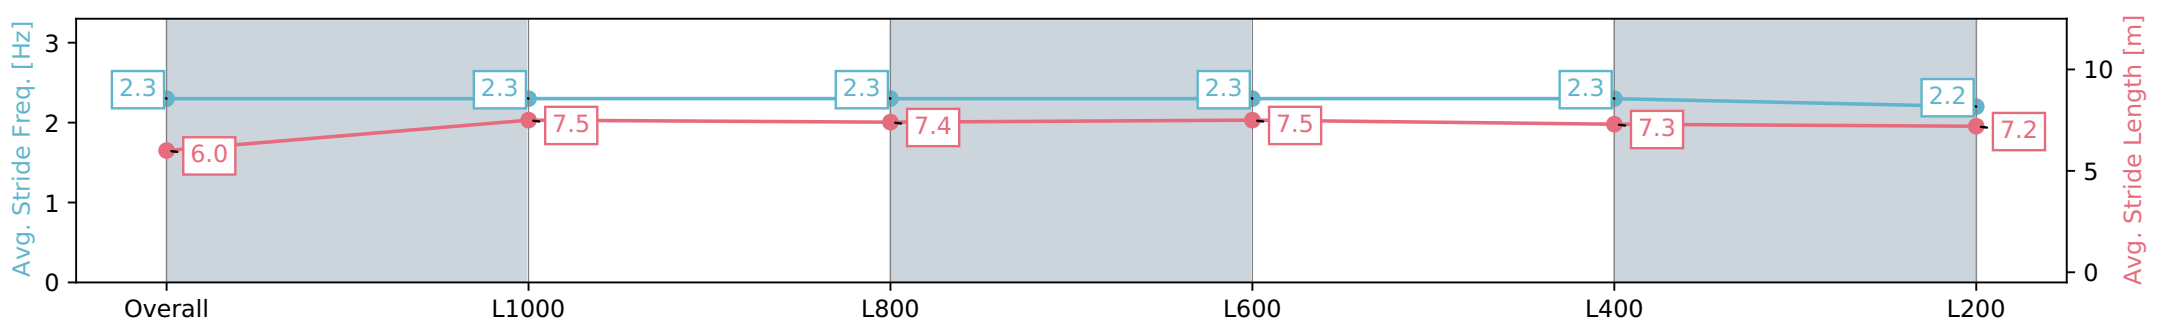

Gawler SA - Professional

Race 3: We Will Remember Them Maiden Plate - 1200m

25 April 2024 - 1:53PM

Track Rating: Soft 5, Weather: Overcast, Rail Position: +4m Entire, Sectional 608m

Section	Overall	L1000	L800	L600	L400	L200
Section Times	1:14.18 [6] (0:14.42)	0:59.76 [5] (0:11.54)	0:48.22 [8] (0:11.78)	0:36.44 [9] (0:11.66)	0:24.78 [9] (0:12.12)	0:12.66 [9] (0:12.66)
Average Speed [km/h]	49.9	62.5	60.8	61.5	59.8	56.9
Top Speed [km/h]	64.3	64.3	62.3	63.5	60.1	58.9
Avg. Dist. to Rail [m]	4.2	0.8	1.1	0.5	2.5	3.3
Avg. Stride Freq. [Hz]	2.3	2.3	2.3	2.3	2.3	2.2
Avg. Stride Length [m]	6.0	7.5	7.4	7.5	7.3	7.2