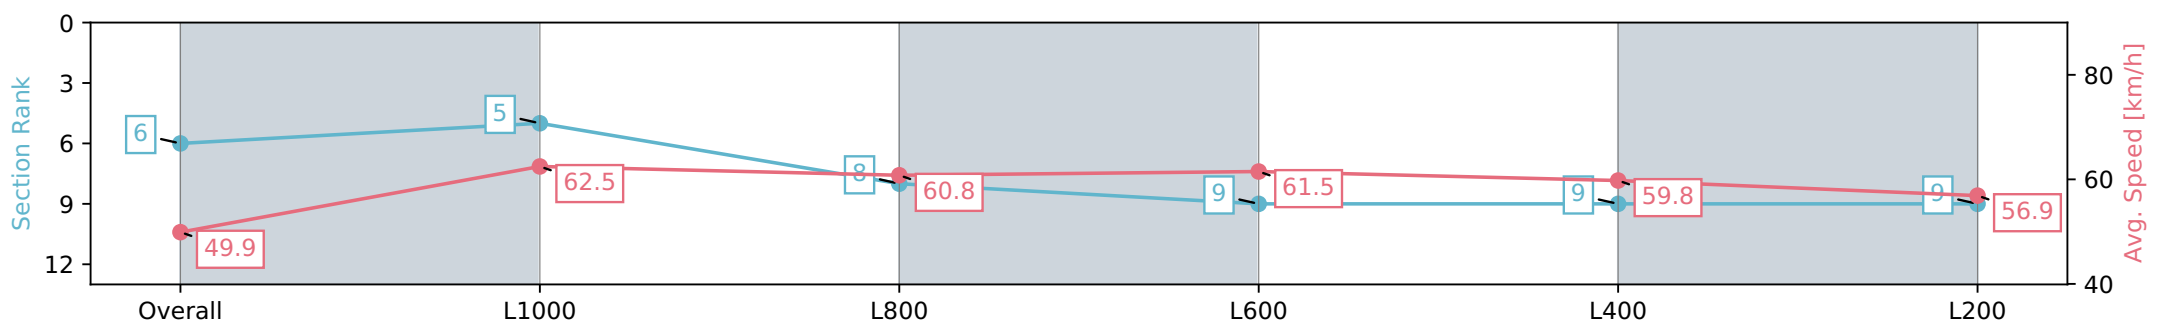

Gawler SA - Professional

Race 3: We Will Remember Them Maiden Plate - 1200m

25 April 2024 - 1:53PM

Track Rating: Soft 5, Weather: Overcast, Rail Position: +4m Entire, Sectional 608m

Section	Overall	L1000	L800	L600	L400	L200
Section Times	1:14.18 [6] (0:14.42)	0:59.76 [5] (0:11.54)	0:48.22 [8] (0:11.78)	0:36.44 [9] (0:11.66)	0:24.78 [9] (0:12.12)	0:12.66 [9] (0:12.66)
Average Speed [km/h]	49.9	62.5	60.8	61.5	59.8	56.9
Top Speed [km/h]	64.3	64.3	62.3	63.5	60.1	58.9
Avg. Dist. to Rail [m]	4.2	0.8	1.1	0.5	2.5	3.3
Avg. Stride Freq. [Hz]	2.3	2.3	2.3	2.3	2.3	2.2
Avg. Stride Length [m]	6.0	7.5	7.4	7.5	7.3	7.2