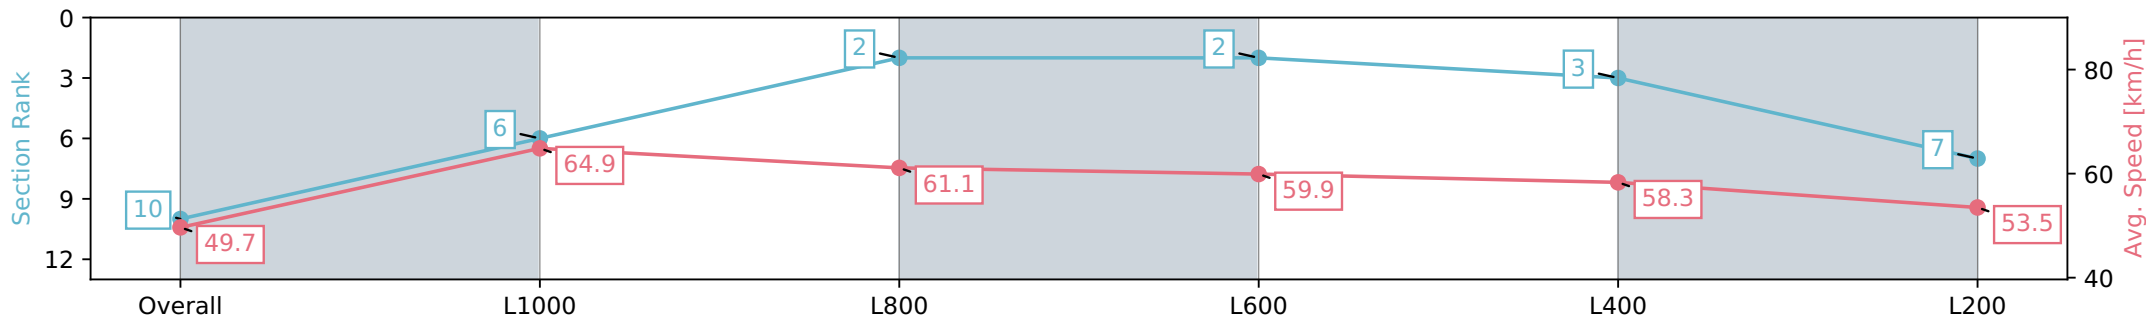

Gawler SA - Professional

Race 3: We Will Remember Them Maiden Plate - 1200m

25 April 2024 - 1:53PM

Track Rating: Soft 5, Weather: Overcast, Rail Position: +4m Entire, Sectional 608m

Section	Overall	L1000	L800	L600	L400	L200
Section Times	1:14.82 [10] (0:14.49)	1:00.33 [6] (0:11.05)	0:49.28 [2] (0:11.54)	0:37.74 [2] (0:11.94)	0:25.80 [3] (0:12.34)	0:13.46 [7] (0:13.46)
Average Speed [km/h]	49.7	64.9	61.1	59.9	58.3	53.5
Top Speed [km/h]	66.1	66.6	63.1	61.1	59.9	56.4
Avg. Dist. to Rail [m]	4.4	1.5	3.0	1.5	0.8	0.4
Avg. Stride Freq. [Hz]	2.5	2.4	2.4	2.3	2.3	2.2
Avg. Stride Length [m]	5.6	7.3	7.2	7.1	7.0	6.6

- [] Ranking at each section and finish
- :-:- No data available at this section
- NA No data available