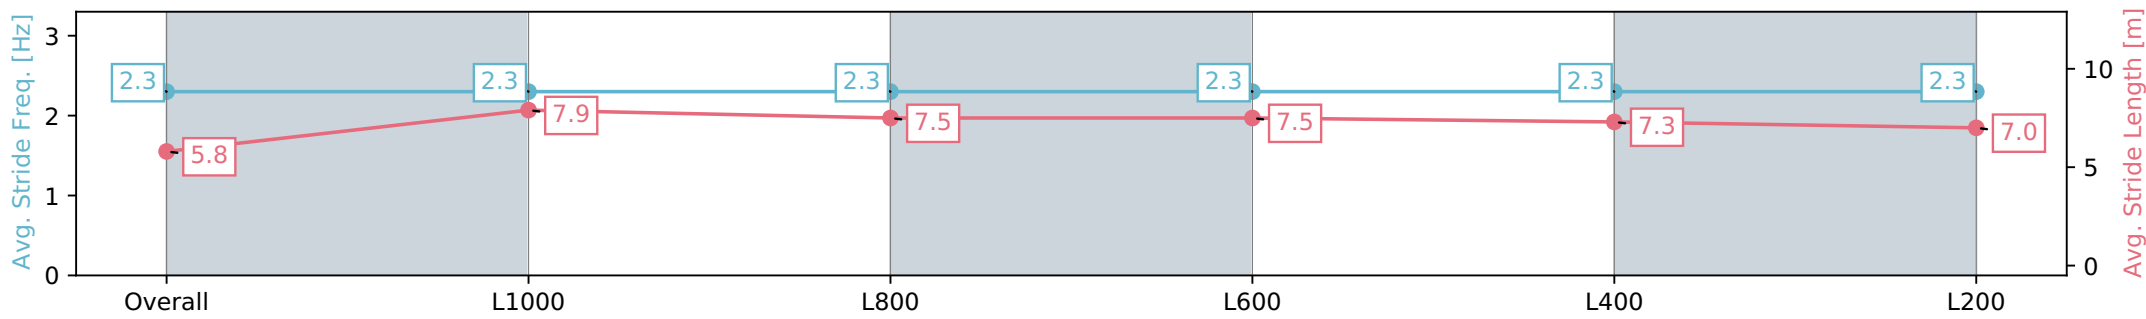

Gawler SA - Professional

Race 3: We Will Remember Them Maiden Plate - 1200m

25 April 2024 - 1:53PM

Track Rating: Soft 5, Weather: Overcast, Rail Position: +4m Entire, Sectional 608m

Section	Overall	L1000	L800	L600	L400	L200
Section Times	1:13.85 [4] (0:14.83)	0:59.02 [8] (0:11.02)	0:48.00 [5] (0:11.44)	0:36.56 [3] (0:11.91)	0:24.65 [6] (0:12.12)	0:12.53 [5] (0:12.53)
Average Speed [km/h]	48.7	64.8	61.2	60.1	59.5	57.5
Top Speed [km/h]	67.9	67.3	62.6	61.4	61.1	59.7
Avg. Dist. to Rail [m]	5.1	3.1	4.4	1.5	2.4	3.5
Avg. Stride Freq. [Hz]	2.3	2.3	2.3	2.3	2.3	2.3
Avg. Stride Length [m]	5.8	7.9	7.5	7.5	7.3	7.0