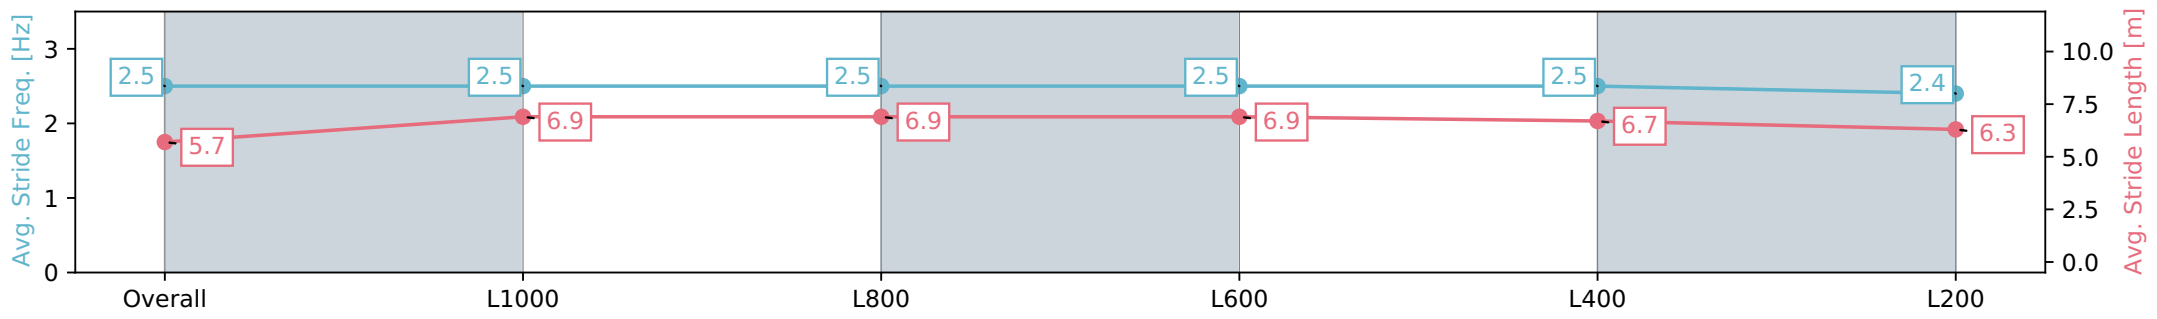

Gawler SA - Professional

Race 3: We Will Remember Them Maiden Plate - 1200m

25 April 2024 - 1:53PM

Track Rating: Soft 5, Weather: Overcast, Rail Position: +4m Entire, Sectional 608m

Section	Overall	L1000	L800	L600	L400	L200
Section Times	1:14.39 [7] (0:14.40)	0:59.99 [4] (0:11.50)	0:48.49 [6] (0:11.75)	0:36.74 [7] (0:11.73)	0:25.01 [8] (0:12.00)	0:13.01 [8] (0:13.01)
Average Speed [km/h]	50.1	62.6	60.9	61.5	60.6	55.3
Top Speed [km/h]	63.9	64.9	61.6	62.7	61.5	58.9
Avg. Dist. to Rail [m]	4.8	0.9	0.9	1.2	4.8	6.3
Avg. Stride Freq. [Hz]	2.5	2.5	2.5	2.5	2.5	2.4
Avg. Stride Length [m]	5.7	6.9	6.9	6.9	6.7	6.3