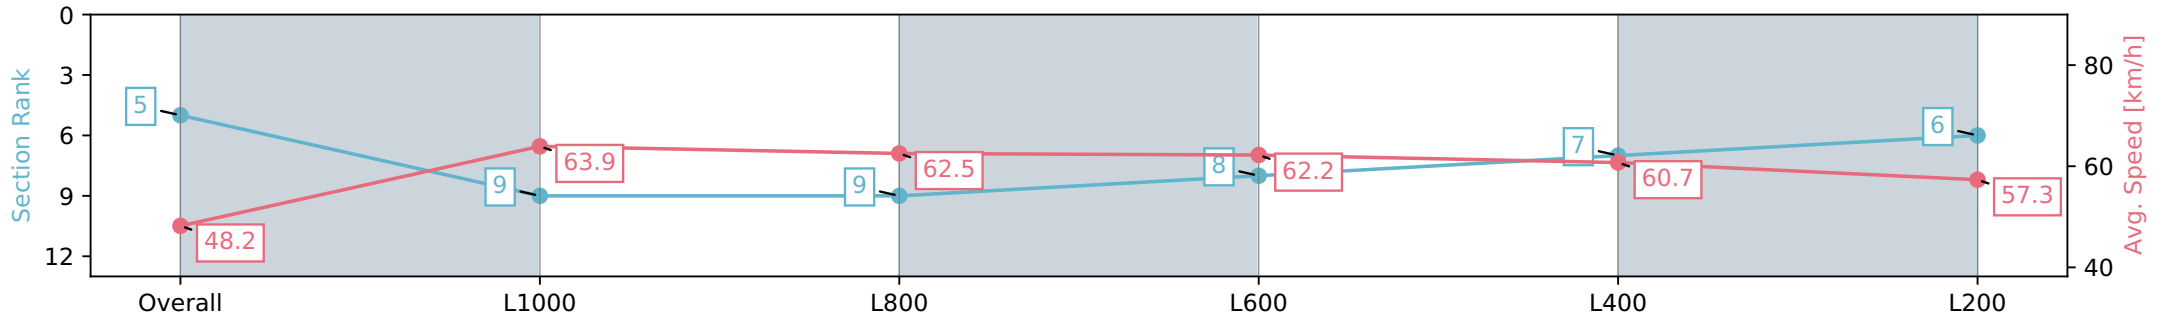

Gawler SA - Professional

Race 3: We Will Remember Them Maiden Plate - 1200m

25 April 2024 - 1:53PM

Track Rating: Soft 5, Weather: Overcast, Rail Position: +4m Entire, Sectional 608m

Section	Overall	L1000	L800	L600	L400	L200
Section Times	1:13.89 [5] (0:14.90)	0:58.99 [9] (0:11.28)	0:47.70 [9] (0:11.53)	0:36.17 [8] (0:11.62)	0:24.55 [7] (0:12.02)	0:12.53 [6] (0:12.53)
Average Speed [km/h]	48.2	63.9	62.5	62.2	60.7	57.3
Top Speed [km/h]	64.8	64.8	63.1	63.0	62.0	59.6
Avg. Dist. to Rail [m]	4.7	1.2	0.5	1.7	6.0	7.0
Avg. Stride Freq. [Hz]	2.5	2.6	2.5	2.5	2.5	2.5
Avg. Stride Length [m]	5.5	6.9	6.8	6.9	6.7	6.5