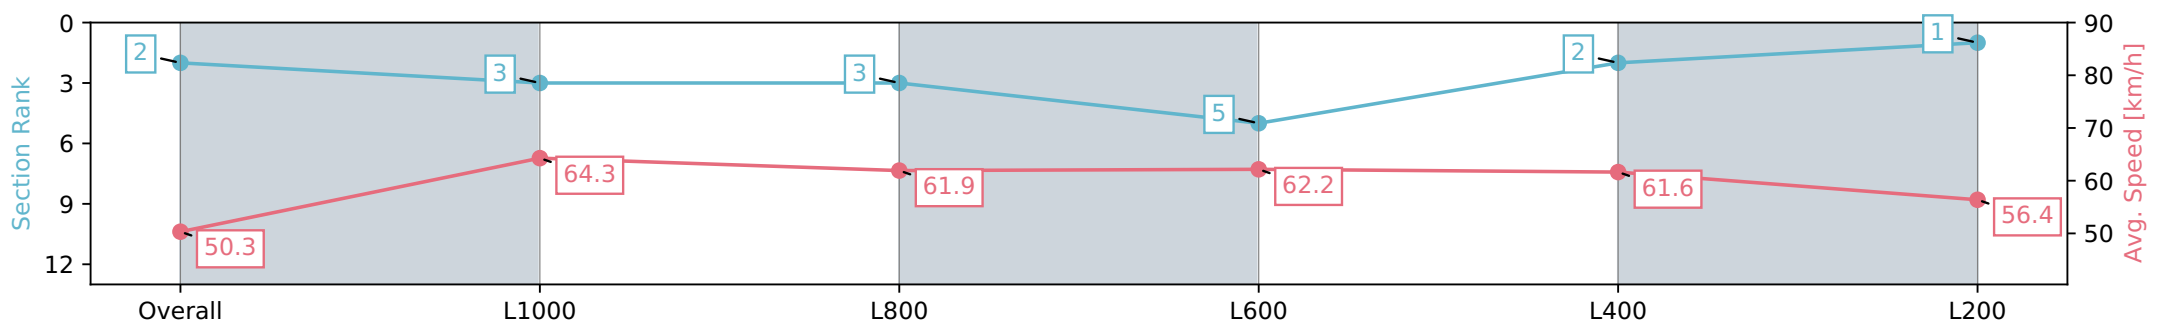

Gawler SA - Professional

Race 3: We Will Remember Them Maiden Plate - 1200m

25 April 2024 - 1:53PM

Track Rating: Soft 5, Weather: Overcast, Rail Position: +4m Entire, Sectional 608m

Section	Overall	L1000	L800	L600	L400	L200
Section Times	1:13.53 [2] (0:14.25)	0:59.28 [3] (0:11.30)	0:47.98 [3] (0:11.78)	0:36.20 [5] (0:11.69)	0:24.51 [2] (0:11.72)	0:12.79 [1] (0:12.79)
Average Speed [km/h]	50.3	64.3	61.9	62.2	61.6	56.4
Top Speed [km/h]	63.5	65.2	62.9	63.6	62.8	61.0
Avg. Dist. to Rail [m]	8.3	4.0	2.0	1.6	2.7	2.0
Avg. Stride Freq. [Hz]	2.5	2.5	2.5	2.6	2.6	2.5
Avg. Stride Length [m]	5.7	7.0	6.8	6.8	6.6	6.3