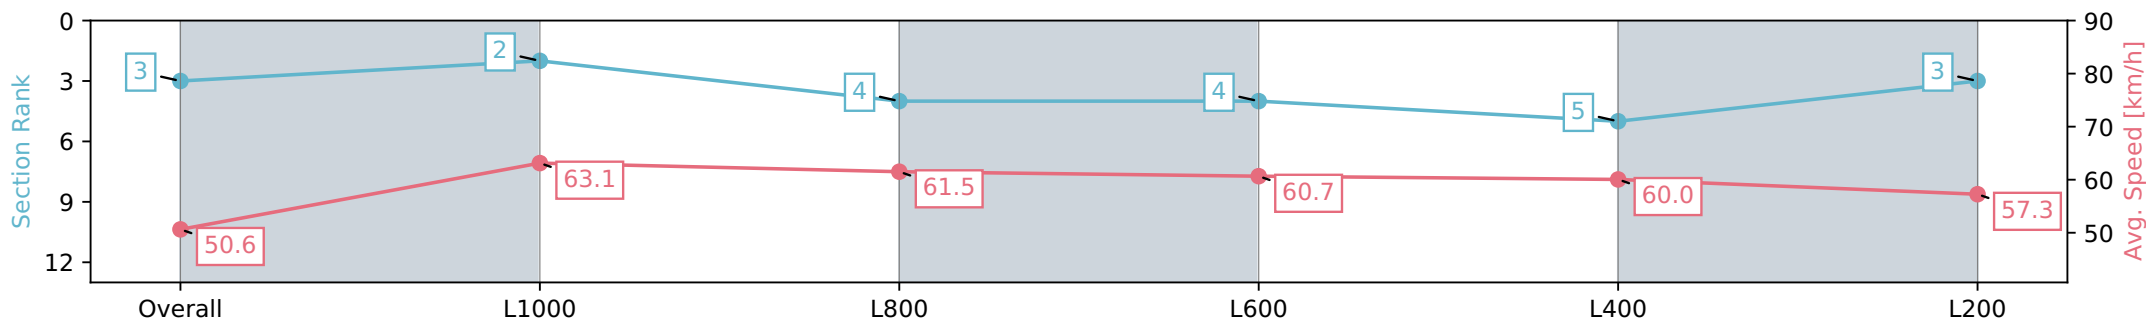

Gawler SA - Professional

Race 3: We Will Remember Them Maiden Plate - 1200m

25 April 2024 - 1:53PM

Track Rating: Soft 5, Weather: Overcast, Rail Position: +4m Entire, Sectional 608m

Section	Overall	L1000	L800	L600	L400	L200
Section Times	1:13.81 [3] (0:14.22)	0:59.59 [2] (0:11.42)	0:48.17 [4] (0:11.67)	0:36.50 [4] (0:11.86)	0:24.64 [5] (0:12.05)	0:12.59 [3] (0:12.59)
Average Speed [km/h]	50.6	63.1	61.5	60.7	60.0	57.3
Top Speed [km/h]	64.8	64.6	62.3	62.3	60.8	58.7
Avg. Dist. to Rail [m]	2.1	1.2	0.9	0.7	2.8	4.4
Avg. Stride Freq. [Hz]	2.4	2.5	2.5	2.4	2.4	2.4
Avg. Stride Length [m]	5.9	7.0	7.0	7.1	6.9	6.7