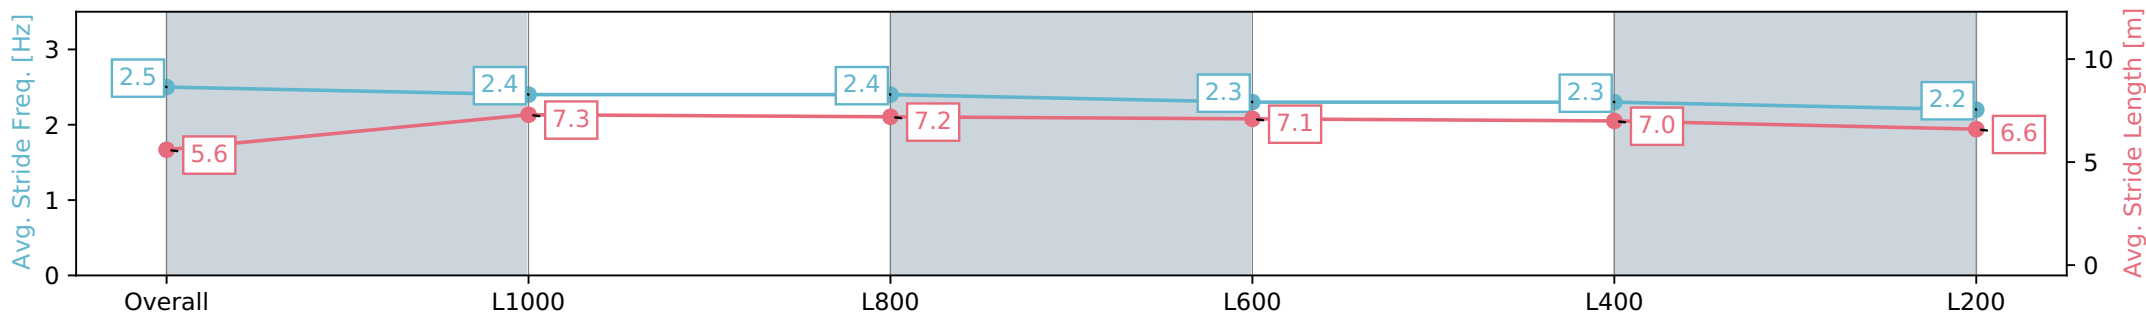

[] Ranking at each section and finish
 -:-:- No data available at this section
 NA No data available

Horse/Jockey Name	GREAT CITY/Samuel Payne
Finish Rank	10
Fastest Section Time (Section)	0:11.05 (L1000)
Top Speed [km/h] (Section)	66.6 (Overall)
Race State	Finished

Gawler SA - Professional

Race 3: We Will Remember Them Maiden Plate - 1200m

25 April 2024 - 1:53PM

Track Rating: Soft 5, Weather: Overcast, Rail Position: +4m Entire, Sectional 608m

Section	Overall	L1000	L800	L600	L400	L200
Section Times	1:14.82 [10] (0:14.49)	1:00.33 [6] (0:11.05)	0:49.28 [2] (0:11.54)	0:37.74 [2] (0:11.94)	0:25.80 [3] (0:12.34)	0:13.46 [7] (0:13.46)
Average Speed [km/h]	49.7	64.9	61.1	59.9	58.3	53.5
Top Speed [km/h]	66.1	66.6	63.1	61.1	59.9	56.4
Avg. Dist. to Rail [m]	4.4	1.5	3.0	1.5	0.8	0.4
Avg. Stride Freq. [Hz]	2.5	2.4	2.4	2.3	2.3	2.2
Avg. Stride Length [m]	5.6	7.3	7.2	7.1	7.0	6.6

- [] Ranking at each section and finish
- :-:- No data available at this section
- NA No data available