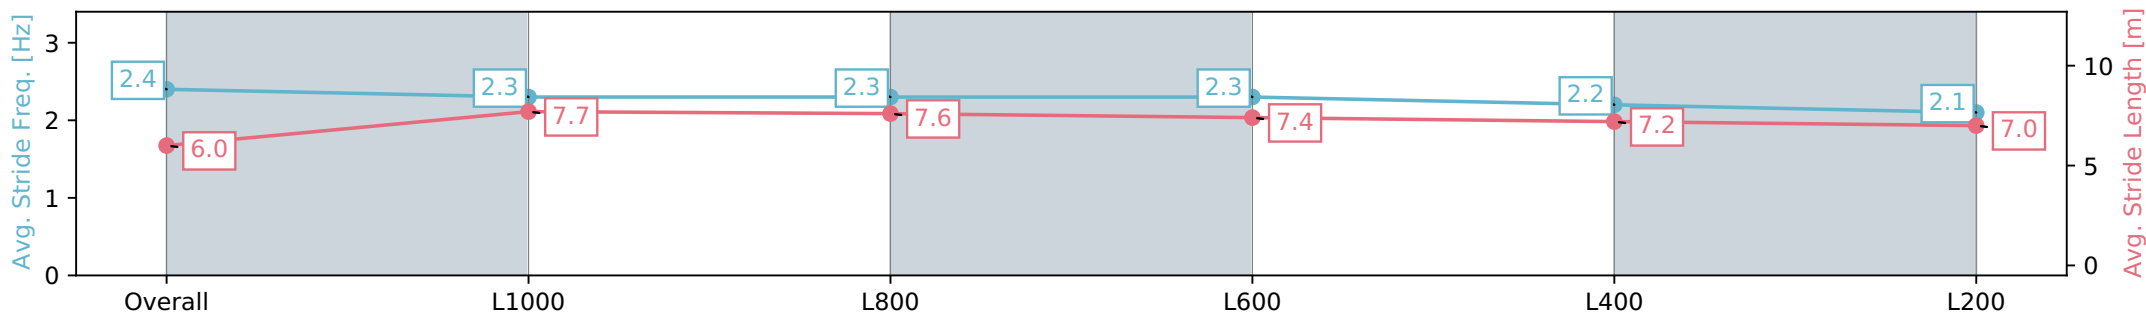

Gawler SA - Professional

Race 3: We Will Remember Them Maiden Plate - 1200m

25 April 2024 - 1:53PM

Track Rating: Soft 5, Weather: Overcast, Rail Position: +4m Entire, Sectional 608m

Section	Overall	L1000	L800	L600	L400	L200
Section Times	1:14.74 [9] (0:14.08)	1:00.66 [1] (0:11.22)	0:49.44 [1] (0:11.70)	0:37.74 [1] (0:11.91)	0:25.83 [1] (0:12.39)	0:13.44 [4] (0:13.44)
Average Speed [km/h]	51.2	64.5	61.6	60.5	58.3	53.5
Top Speed [km/h]	65.9	65.7	62.4	61.3	60.5	56.8
Avg. Dist. to Rail [m]	5.4	2.5	0.3	0.3	1.1	1.2
Avg. Stride Freq. [Hz]	2.4	2.3	2.3	2.3	2.2	2.1
Avg. Stride Length [m]	6.0	7.7	7.6	7.4	7.2	7.0

[] Ranking at each section and finish
 -:-:- No data available at this section
 NA No data available

Horse/Jockey Name	GREAT CITY/Samuel Payne
Finish Rank	10
Fastest Section Time (Section)	0:11.05 (L1000)
Top Speed [km/h] (Section)	66.6 (Overall)
Race State	Finished