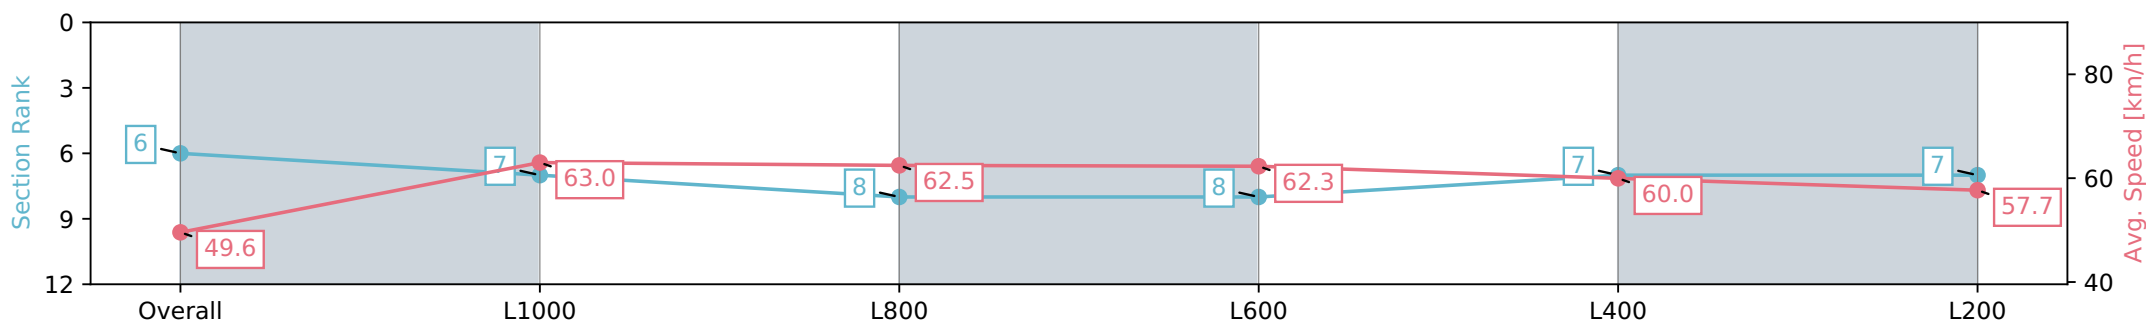

Gawler SA - Professional

Race 2: Andrew Russell Veteran Living Maiden Plate - 1200m

25 April 2024 - 1:18PM

Track Rating: Soft 5, Weather: Fine, Rail Position: +4m Entire, Sectional 608m

Section	Overall	L1000	L800	L600	L400	L200
Section Times	1:13.90 [6] (0:14.52)	0:59.38 [7] (0:11.49)	0:47.89 [8] (0:11.65)	0:36.24 [8] (0:11.69)	0:24.55 [7] (0:12.06)	0:12.49 [7] (0:12.49)
Average Speed [km/h]	49.6	63.0	62.5	62.3	60.0	57.7
Top Speed [km/h]	63.7	64.6	64.1	64.0	62.1	60.5
Avg. Dist. to Rail [m]	5.4	2.7	1.8	2.3	2.8	3.8
Avg. Stride Freq. [Hz]	2.3	2.4	2.4	2.4	2.4	2.4
Avg. Stride Length [m]	6.1	7.4	7.3	7.1	7.1	6.8