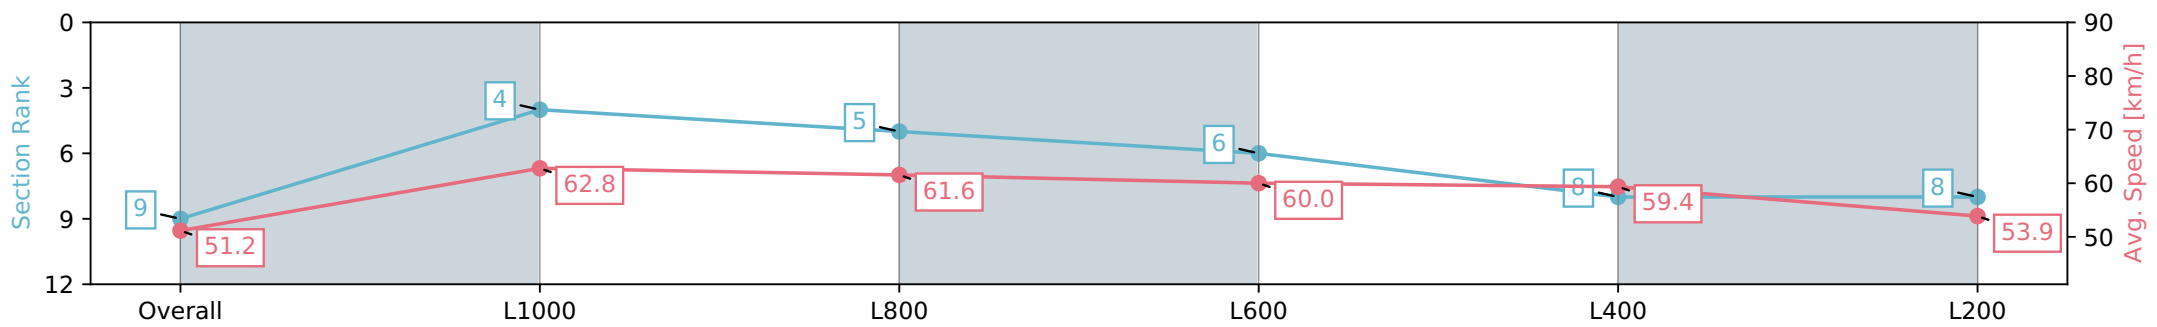

Gawler SA - Professional

Race 2: Andrew Russell Veteran Living Maiden Plate - 1200m

25 April 2024 - 1:18PM

Track Rating: Soft 5, Weather: Fine, Rail Position: +4m Entire, Sectional 608m

Section	Overall	L1000	L800	L600	L400	L200
Section Times	1:15.02 [9] (0:14.12)	1:00.90 [4] (0:11.54)	0:49.36 [5] (0:11.85)	0:37.51 [6] (0:12.03)	0:25.48 [8] (0:12.14)	0:13.34 [8] (0:13.34)
Average Speed [km/h]	51.2	62.8	61.6	60.0	59.4	53.9
Top Speed [km/h]	63.3	63.6	63.0	61.2	61.1	56.6
Avg. Dist. to Rail [m]	5.6	3.3	1.8	0.9	0.5	2.8
Avg. Stride Freq. [Hz]	2.4	2.4	2.4	2.4	2.4	2.3
Avg. Stride Length [m]	5.9	7.2	7.1	7.0	6.9	6.5