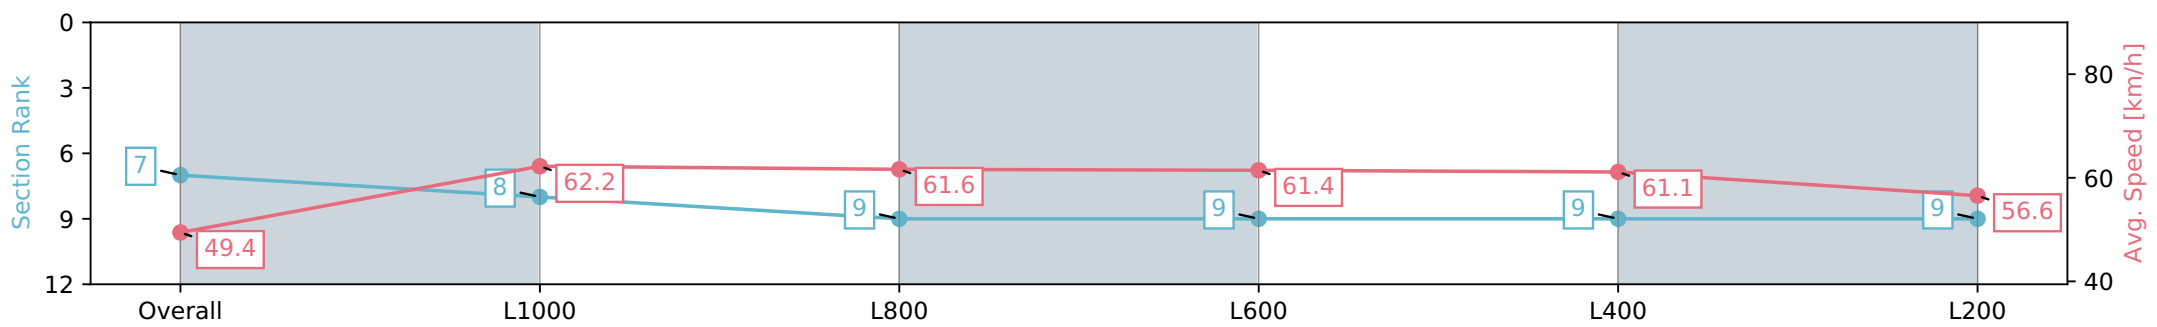

Gawler SA - Professional

Race 2: Andrew Russell Veteran Living Maiden Plate - 1200m

25 April 2024 - 1:18PM

Track Rating: Soft 5, Weather: Fine, Rail Position: +4m Entire, Sectional 608m

Section	Overall	L1000	L800	L600	L400	L200
Section Times	1:14.43 [7] (0:14.59)	0:59.84 [8] (0:11.62)	0:48.22 [9] (0:11.86)	0:36.36 [9] (0:11.79)	0:24.57 [9] (0:11.82)	0:12.75 [9] (0:12.75)
Average Speed [km/h]	49.4	62.2	61.6	61.4	61.1	56.6
Top Speed [km/h]	62.8	63.1	62.7	62.4	62.1	59.3
Avg. Dist. to Rail [m]	5.9	1.7	2.5	1.7	0.6	1.2
Avg. Stride Freq. [Hz]	2.4	2.4	2.4	2.4	2.4	2.3
Avg. Stride Length [m]	5.8	7.1	7.1	7.1	7.0	6.7