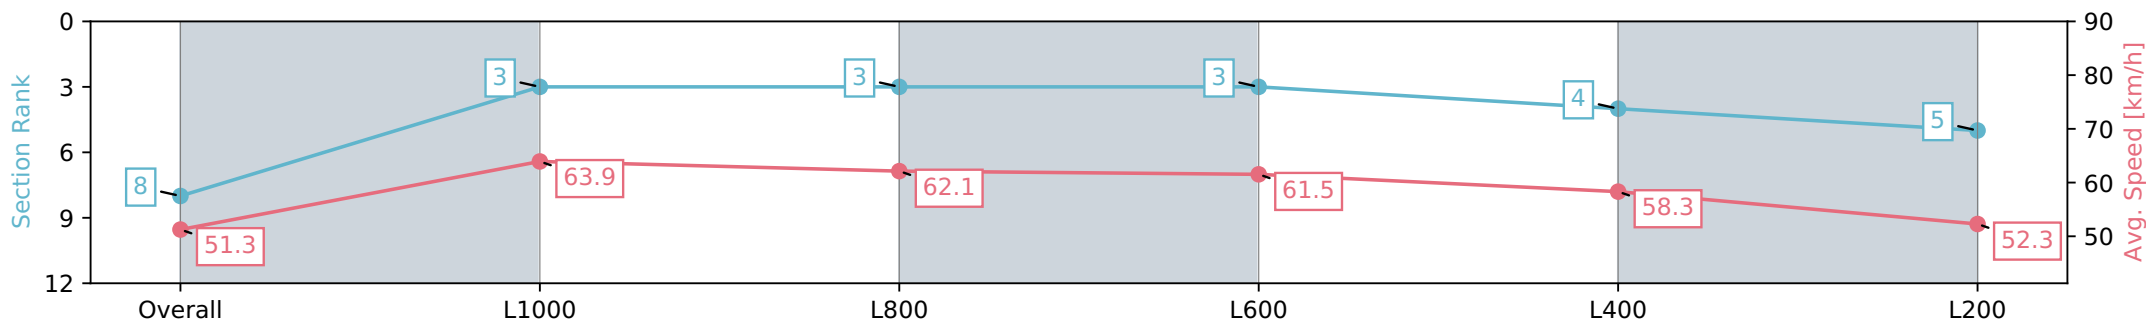

Gawler SA - Professional

Race 2: Andrew Russell Veteran Living Maiden Plate - 1200m

25 April 2024 - 1:18PM

Track Rating: Soft 5, Weather: Fine, Rail Position: +4m Entire, Sectional 608m

Section	Overall	L1000	L800	L600	L400	L200
Section Times	1:14.87 [8] (0:14.07)	1:00.80 [3] (0:11.28)	0:49.51 [3] (0:11.52)	0:37.99 [3] (0:11.81)	0:26.18 [4] (0:12.41)	0:13.77 [5] (0:13.77)
Average Speed [km/h]	51.3	63.9	62.1	61.5	58.3	52.3
Top Speed [km/h]	64.1	65.0	63.6	62.8	60.5	55.7
Avg. Dist. to Rail [m]	1.9	0.9	0.2	1.5	3.0	2.3
Avg. Stride Freq. [Hz]	2.4	2.4	2.4	2.5	2.4	2.3
Avg. Stride Length [m]	6.0	7.5	7.2	6.9	6.7	6.3