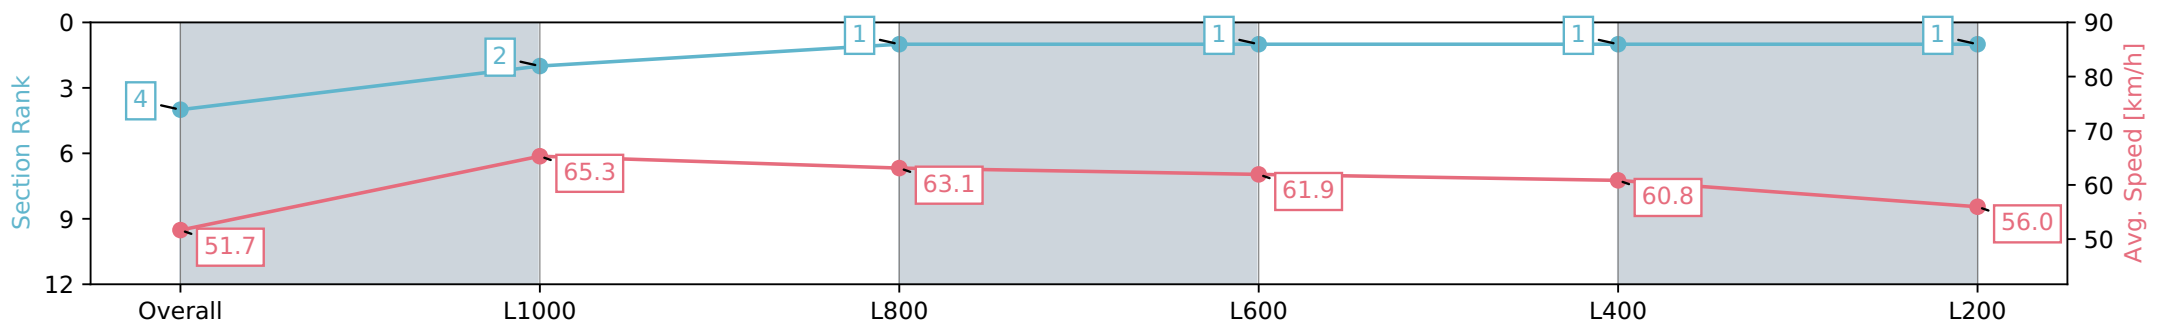

Gawler SA - Professional

Race 2: Andrew Russell Veteran Living Maiden Plate - 1200m

25 April 2024 - 1:18PM

Track Rating: Soft 5, Weather: Fine, Rail Position: +4m Entire, Sectional 608m

Section	Overall	L1000	L800	L600	L400	L200
Section Times	1:12.73 [4] (0:14.00)	0:58.73 [2] (0:11.06)	0:47.67 [1] (0:11.42)	0:36.25 [1] (0:11.60)	0:24.65 [1] (0:11.82)	0:12.83 [1] (0:12.83)
Average Speed [km/h]	51.7	65.3	63.1	61.9	60.8	56.0
Top Speed [km/h]	65.4	67.6	65.9	63.7	63.4	58.7
Avg. Dist. to Rail [m]	3.1	1.3	0.4	0.4	0.4	1.7
Avg. Stride Freq. [Hz]	2.3	2.4	2.4	2.4	2.4	2.3
Avg. Stride Length [m]	6.2	7.5	7.3	7.3	7.1	6.8