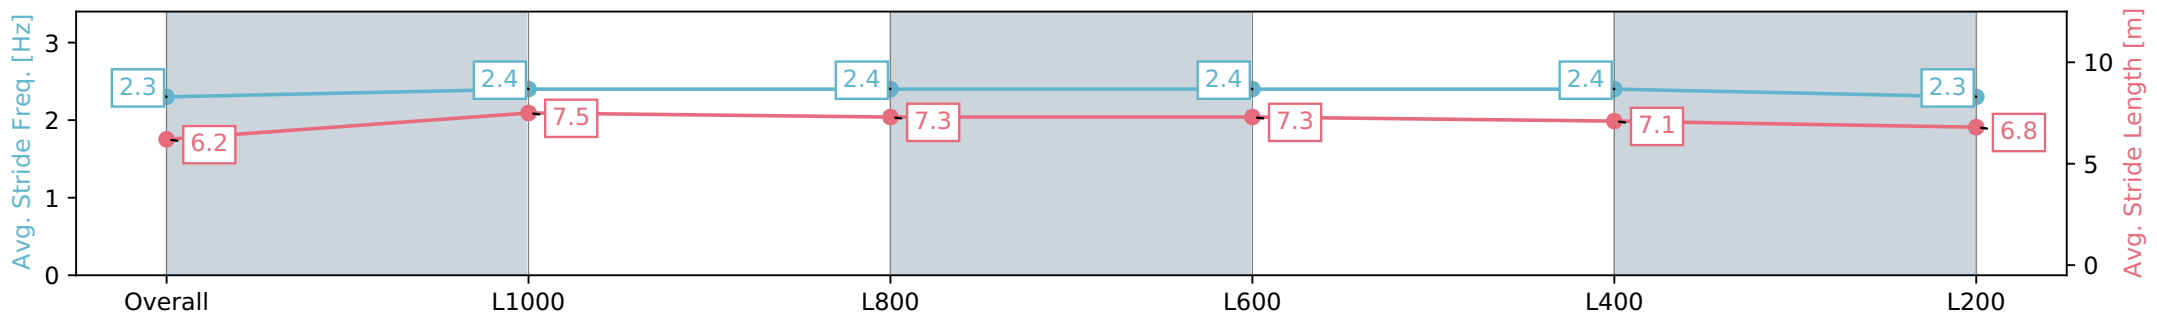

Gawler SA - Professional

Race 2: Andrew Russell Veteran Living Maiden Plate - 1200m

25 April 2024 - 1:18PM

Track Rating: Soft 5, Weather: Fine, Rail Position: +4m Entire, Sectional 608m

Section	Overall	L1000	L800	L600	L400	L200
Section Times	1:12.73 [4] (0:14.00)	0:58.73 [2] (0:11.06)	0:47.67 [1] (0:11.42)	0:36.25 [1] (0:11.60)	0:24.65 [1] (0:11.82)	0:12.83 [1] (0:12.83)
Average Speed [km/h]	51.7	65.3	63.1	61.9	60.8	56.0
Top Speed [km/h]	65.4	67.6	65.9	63.7	63.4	58.7
Avg. Dist. to Rail [m]	3.1	1.3	0.4	0.4	0.4	1.7
Avg. Stride Freq. [Hz]	2.3	2.4	2.4	2.4	2.4	2.3
Avg. Stride Length [m]	6.2	7.5	7.3	7.3	7.1	6.8