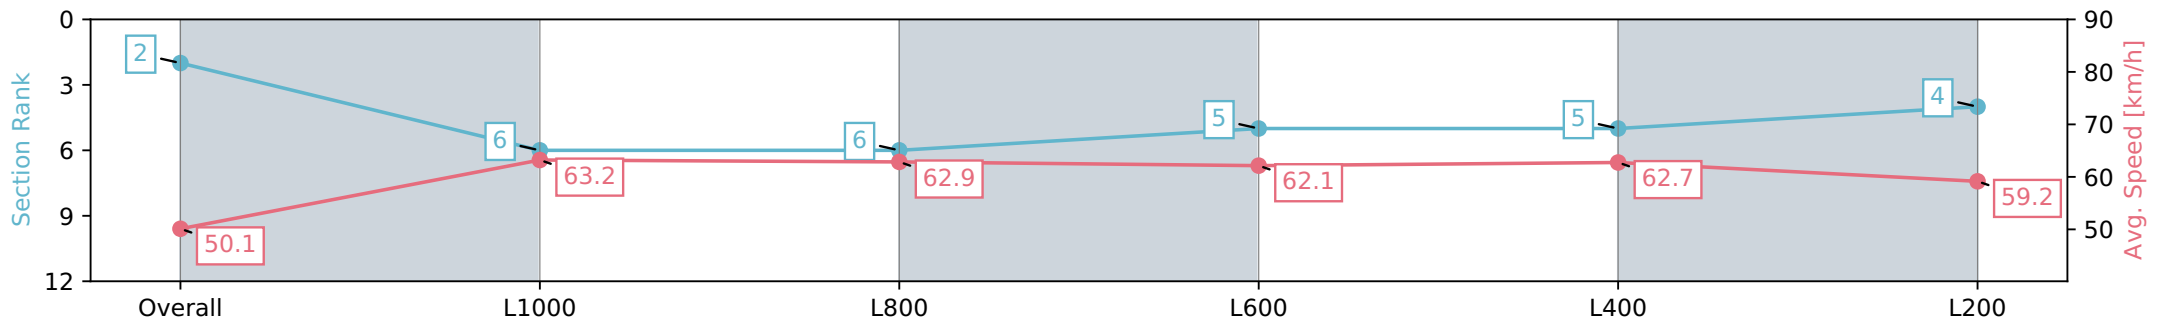

Gawler SA - Professional

Race 2: Andrew Russell Veteran Living Maiden Plate - 1200m

25 April 2024 - 1:18PM

Track Rating: Soft 5, Weather: Fine, Rail Position: +4m Entire, Sectional 608m

Section	Overall	L1000	L800	L600	L400	L200
Section Times	1:12.61 [2] (0:14.38)	0:58.23 [6] (0:11.38)	0:46.85 [6] (0:11.50)	0:35.35 [5] (0:11.62)	0:23.73 [5] (0:11.54)	0:12.19 [4] (0:12.19)
Average Speed [km/h]	50.1	63.2	62.9	62.1	62.7	59.2
Top Speed [km/h]	64.7	65.2	64.8	63.9	64.0	61.3
Avg. Dist. to Rail [m]	2.7	0.8	0.4	1.1	3.9	7.4
Avg. Stride Freq. [Hz]	2.3	2.4	2.4	2.4	2.4	2.4
Avg. Stride Length [m]	6.0	7.3	7.2	7.2	7.1	6.7