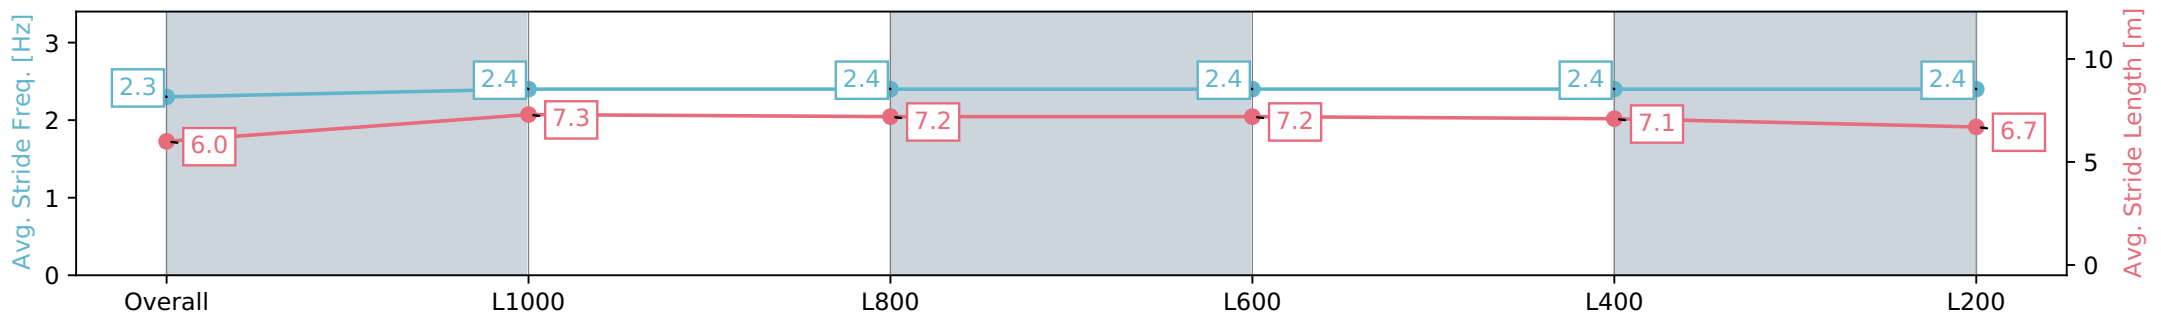

Gawler SA - Professional

Race 2: Andrew Russell Veteran Living Maiden Plate - 1200m

25 April 2024 - 1:18PM

Track Rating: Soft 5, Weather: Fine, Rail Position: +4m Entire, Sectional 608m

Section	Overall	L1000	L800	L600	L400	L200
Section Times	1:12.61 [2] (0:14.38)	0:58.23 [6] (0:11.38)	0:46.85 [6] (0:11.50)	0:35.35 [5] (0:11.62)	0:23.73 [5] (0:11.54)	0:12.19 [4] (0:12.19)
Average Speed [km/h]	50.1	63.2	62.9	62.1	62.7	59.2
Top Speed [km/h]	64.7	65.2	64.8	63.9	64.0	61.3
Avg. Dist. to Rail [m]	2.7	0.8	0.4	1.1	3.9	7.4
Avg. Stride Freq. [Hz]	2.3	2.4	2.4	2.4	2.4	2.4
Avg. Stride Length [m]	6.0	7.3	7.2	7.2	7.1	6.7