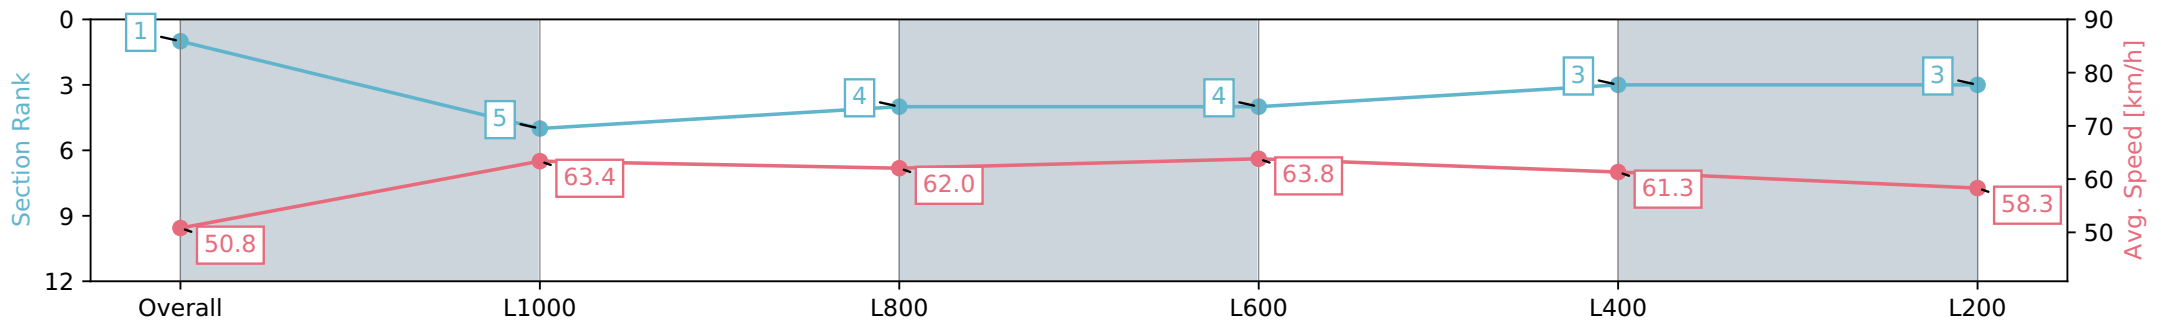

25 April 2024 - 1:18PM

Track Rating: Soft 5, Weather: Fine, Rail Position: +4m Entire, Sectional 608m

Section	Overall	L1000	L800	L600	L400	L200
Section Times	1:12.53 [1] (0:14.13)	0:58.40 [5] (0:11.41)	0:46.99 [4] (0:11.53)	0:35.46 [4] (0:11.32)	0:24.14 [3] (0:11.78)	0:12.36 [3] (0:12.36)
Average Speed [km/h]	50.8	63.4	62.0	63.8	61.3	58.3
Top Speed [km/h]	65.9	65.0	63.2	65.0	62.2	60.7
Avg. Dist. to Rail [m]	2.3	0.6	0.7	0.8	4.1	6.2
Avg. Stride Freq. [Hz]	2.3	2.4	2.3	2.3	2.3	2.3
Avg. Stride Length [m]	6.2	7.5	7.4	7.6	7.3	7.0