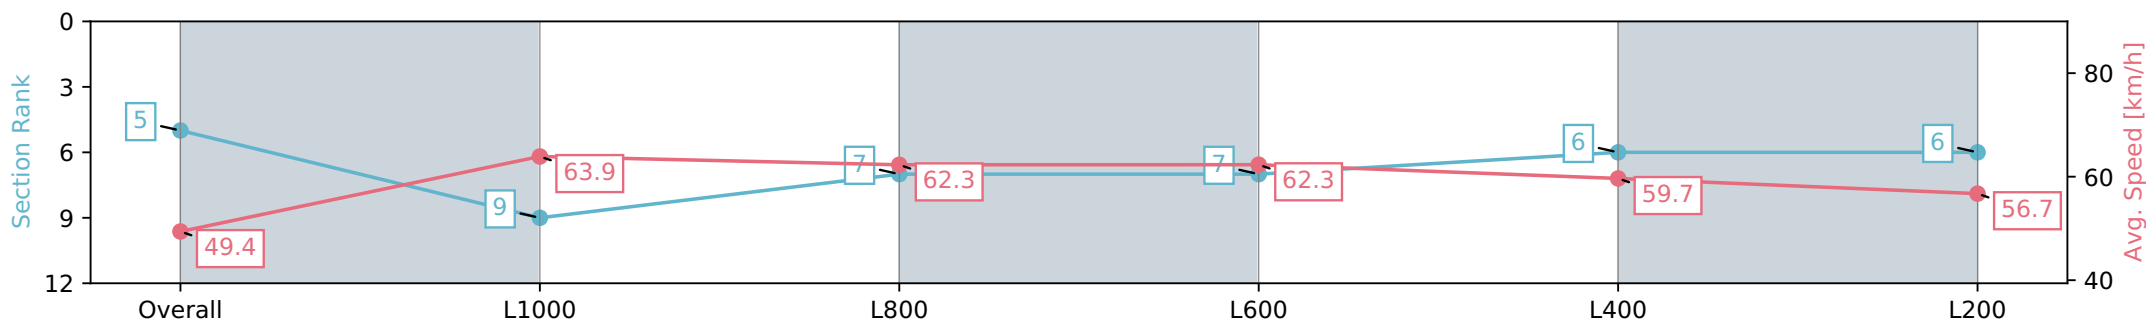

Gawler SA - Professional

Race 2: Andrew Russell Veteran Living Maiden Plate - 1200m

25 April 2024 - 1:18PM

Track Rating: Soft 5, Weather: Fine, Rail Position: +4m Entire, Sectional 608m

Section	Overall	L1000	L800	L600	L400	L200
Section Times	1:13.82 [5] (0:14.59)	0:59.23 [9] (0:11.28)	0:47.95 [7] (0:11.68)	0:36.27 [7] (0:11.54)	0:24.73 [6] (0:12.06)	0:12.67 [6] (0:12.67)
Average Speed [km/h]	49.4	63.9	62.3	62.3	59.7	56.7
Top Speed [km/h]	64.6	65.0	63.3	63.9	61.0	57.9
Avg. Dist. to Rail [m]	3.8	1.1	1.5	0.6	0.6	0.8
Avg. Stride Freq. [Hz]	2.3	2.4	2.4	2.4	2.4	2.3
Avg. Stride Length [m]	6.1	7.4	7.3	7.2	7.0	6.9