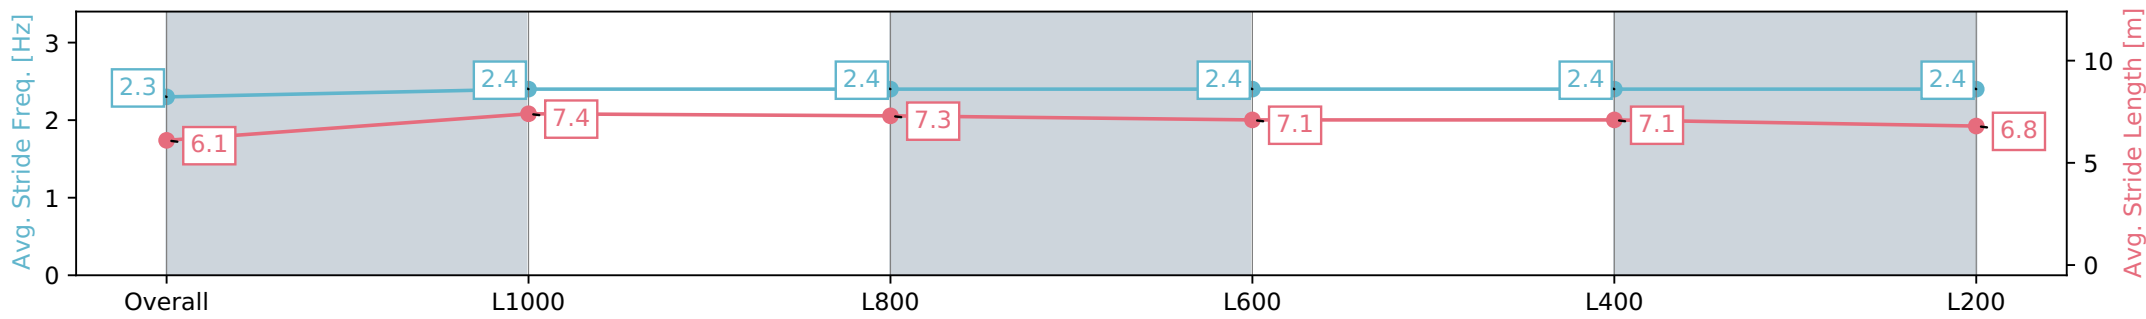

Gawler SA - Professional

Race 2: Andrew Russell Veteran Living Maiden Plate - 1200m

25 April 2024 - 1:18PM

Track Rating: Soft 5, Weather: Fine, Rail Position: +4m Entire, Sectional 608m

Section	Overall	L1000	L800	L600	L400	L200
Section Times	1:13.90 [6] (0:14.52)	0:59.38 [7] (0:11.49)	0:47.89 [8] (0:11.65)	0:36.24 [8] (0:11.69)	0:24.55 [7] (0:12.06)	0:12.49 [7] (0:12.49)
Average Speed [km/h]	49.6	63.0	62.5	62.3	60.0	57.7
Top Speed [km/h]	63.7	64.6	64.1	64.0	62.1	60.5
Avg. Dist. to Rail [m]	5.4	2.7	1.8	2.3	2.8	3.8
Avg. Stride Freq. [Hz]	2.3	2.4	2.4	2.4	2.4	2.4
Avg. Stride Length [m]	6.1	7.4	7.3	7.1	7.1	6.8