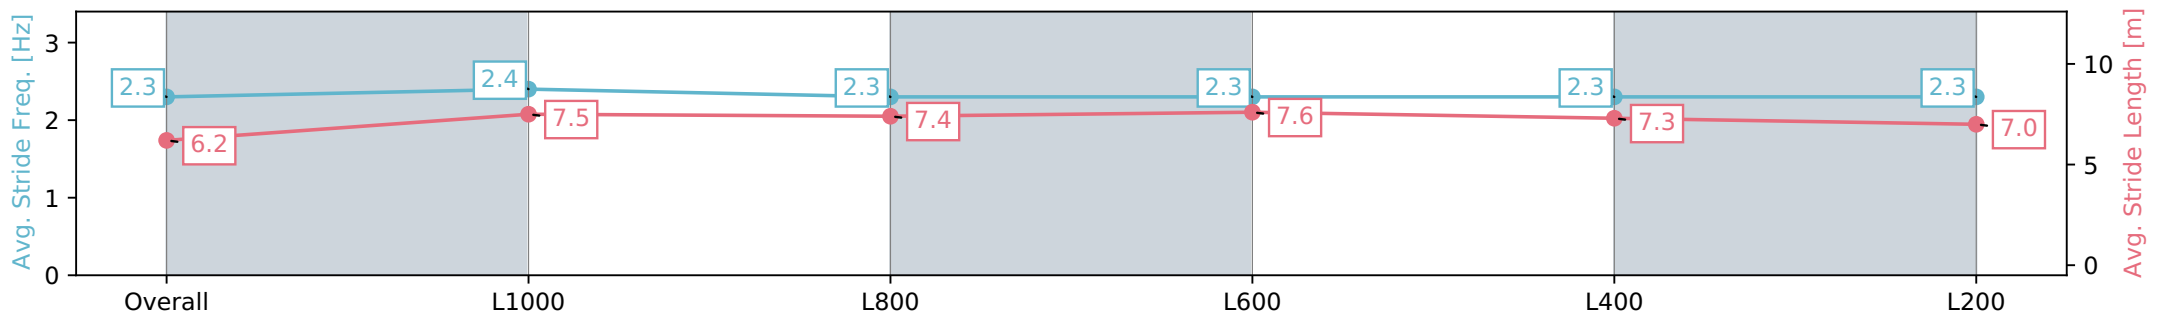

25 April 2024 - 1:18PM

Track Rating: Soft 5, Weather: Fine, Rail Position: +4m Entire, Sectional 608m

Section	Overall	L1000	L800	L600	L400	L200
Section Times	1:12.53 [1] (0:14.13)	0:58.40 [5] (0:11.41)	0:46.99 [4] (0:11.53)	0:35.46 [4] (0:11.32)	0:24.14 [3] (0:11.78)	0:12.36 [3] (0:12.36)
Average Speed [km/h]	50.8	63.4	62.0	63.8	61.3	58.3
Top Speed [km/h]	65.9	65.0	63.2	65.0	62.2	60.7
Avg. Dist. to Rail [m]	2.3	0.6	0.7	0.8	4.1	6.2
Avg. Stride Freq. [Hz]	2.3	2.4	2.3	2.3	2.3	2.3
Avg. Stride Length [m]	6.2	7.5	7.4	7.6	7.3	7.0