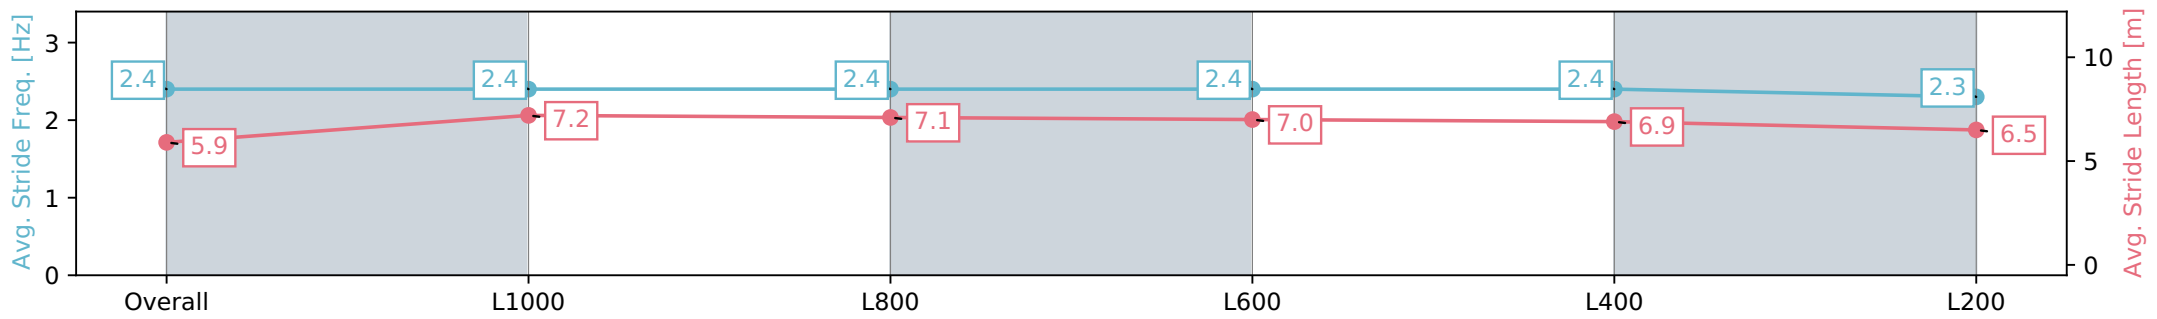

Gawler SA - Professional

Race 2: Andrew Russell Veteran Living Maiden Plate - 1200m

25 April 2024 - 1:18PM

Track Rating: Soft 5, Weather: Fine, Rail Position: +4m Entire, Sectional 608m

Section	Overall	L1000	L800	L600	L400	L200
Section Times	1:15.02 [9] (0:14.12)	1:00.90 [4] (0:11.54)	0:49.36 [5] (0:11.85)	0:37.51 [6] (0:12.03)	0:25.48 [8] (0:12.14)	0:13.34 [8] (0:13.34)
Average Speed [km/h]	51.2	62.8	61.6	60.0	59.4	53.9
Top Speed [km/h]	63.3	63.6	63.0	61.2	61.1	56.6
Avg. Dist. to Rail [m]	5.6	3.3	1.8	0.9	0.5	2.8
Avg. Stride Freq. [Hz]	2.4	2.4	2.4	2.4	2.4	2.3
Avg. Stride Length [m]	5.9	7.2	7.1	7.0	6.9	6.5

[] Ranking at each section and finish
 -:-:- No data available at this section
 NA No data available