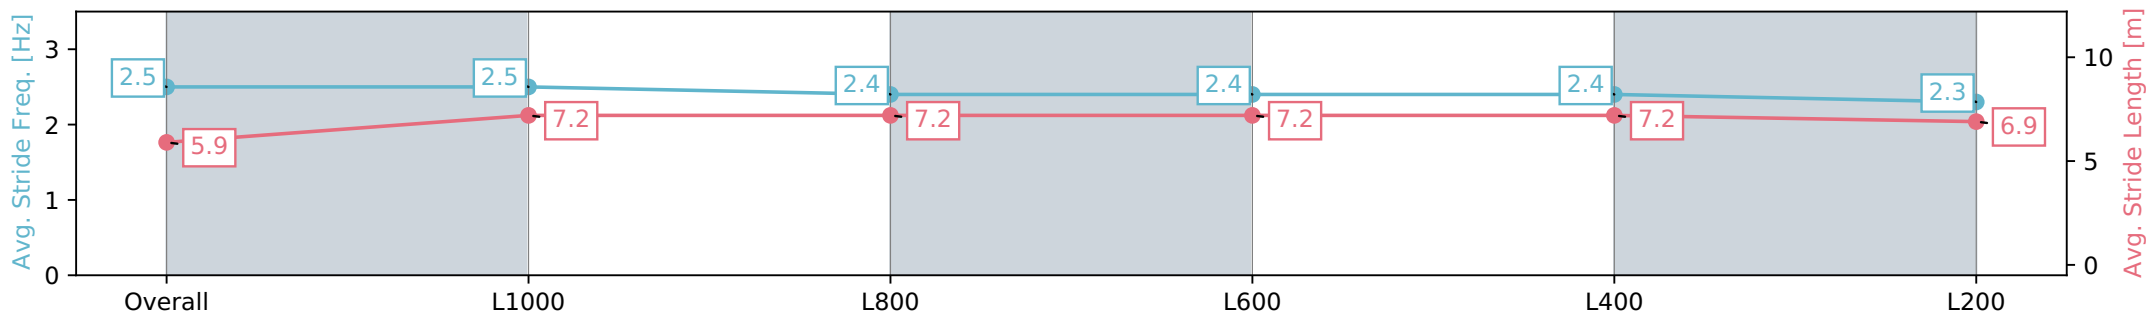

Gawler SA - Professional

Race 2: Andrew Russell Veteran Living Maiden Plate - 1200m

25 April 2024 - 1:18PM

Track Rating: Soft 5, Weather: Fine, Rail Position: +4m Entire, Sectional 608m

Section	Overall	L1000	L800	L600	L400	L200
Section Times	1:12.64 [3] (0:13.87)	0:58.77 [1] (0:11.28)	0:47.48 [2] (0:11.56)	0:35.91 [2] (0:11.66)	0:24.25 [2] (0:11.71)	0:12.54 [2] (0:12.54)
Average Speed [km/h]	51.9	63.7	62.4	62.0	61.8	57.3
Top Speed [km/h]	64.2	64.9	64.3	64.0	63.3	59.5
Avg. Dist. to Rail [m]	1.2	0.8	0.6	0.8	1.7	3.7
Avg. Stride Freq. [Hz]	2.5	2.5	2.4	2.4	2.4	2.3
Avg. Stride Length [m]	5.9	7.2	7.2	7.2	7.2	6.9