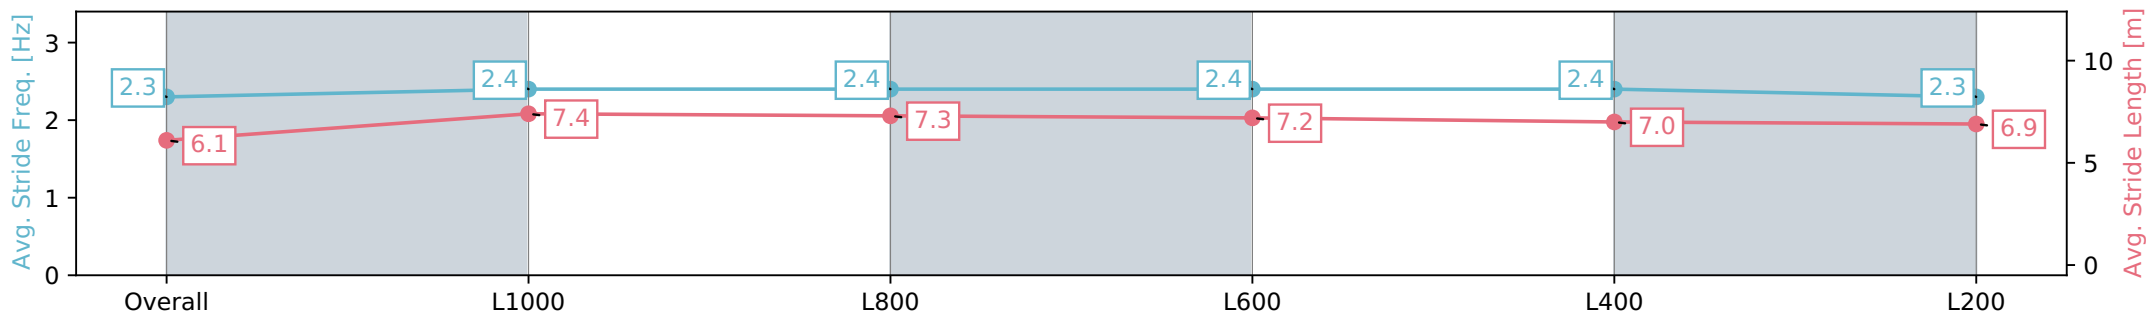

Gawler SA - Professional

Race 2: Andrew Russell Veteran Living Maiden Plate - 1200m

25 April 2024 - 1:18PM

Track Rating: Soft 5, Weather: Fine, Rail Position: +4m Entire, Sectional 608m

Section	Overall	L1000	L800	L600	L400	L200
Section Times	1:13.82 [5] (0:14.59)	0:59.23 [9] (0:11.28)	0:47.95 [7] (0:11.68)	0:36.27 [7] (0:11.54)	0:24.73 [6] (0:12.06)	0:12.67 [6] (0:12.67)
Average Speed [km/h]	49.4	63.9	62.3	62.3	59.7	56.7
Top Speed [km/h]	64.6	65.0	63.3	63.9	61.0	57.9
Avg. Dist. to Rail [m]	3.8	1.1	1.5	0.6	0.6	0.8
Avg. Stride Freq. [Hz]	2.3	2.4	2.4	2.4	2.4	2.3
Avg. Stride Length [m]	6.1	7.4	7.3	7.2	7.0	6.9