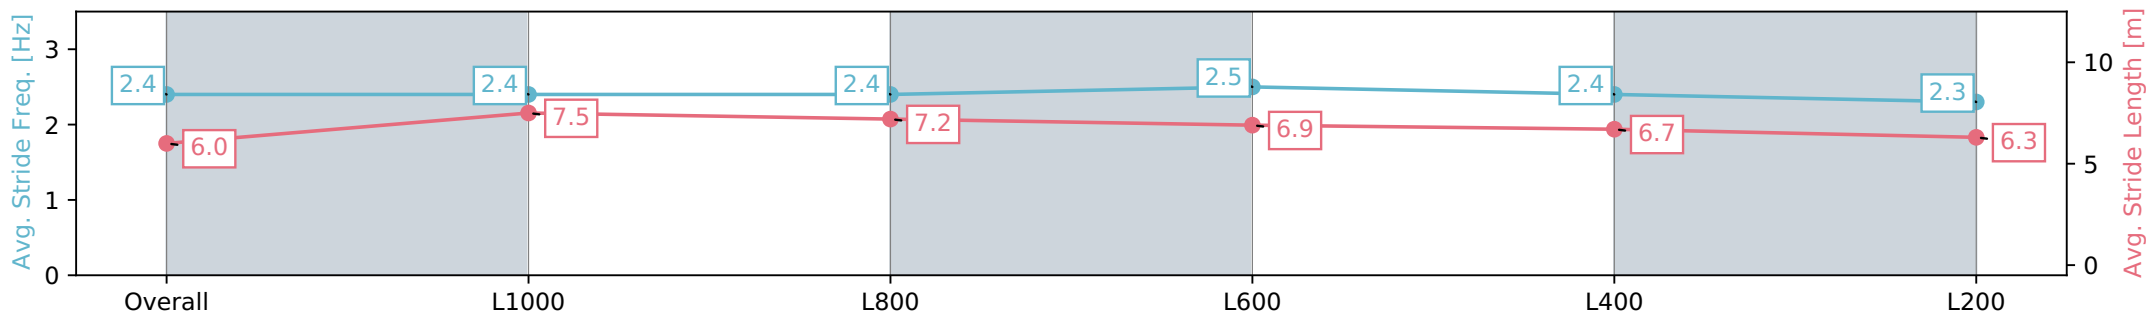

Gawler SA - Professional

Race 2: Andrew Russell Veteran Living Maiden Plate - 1200m

25 April 2024 - 1:18PM

Track Rating: Soft 5, Weather: Fine, Rail Position: +4m Entire, Sectional 608m

Section	Overall	L1000	L800	L600	L400	L200
Section Times	1:14.87 [8] (0:14.07)	1:00.80 [3] (0:11.28)	0:49.51 [3] (0:11.52)	0:37.99 [3] (0:11.81)	0:26.18 [4] (0:12.41)	0:13.77 [5] (0:13.77)
Average Speed [km/h]	51.3	63.9	62.1	61.5	58.3	52.3
Top Speed [km/h]	64.1	65.0	63.6	62.8	60.5	55.7
Avg. Dist. to Rail [m]	1.9	0.9	0.2	1.5	3.0	2.3
Avg. Stride Freq. [Hz]	2.4	2.4	2.4	2.5	2.4	2.3
Avg. Stride Length [m]	6.0	7.5	7.2	6.9	6.7	6.3