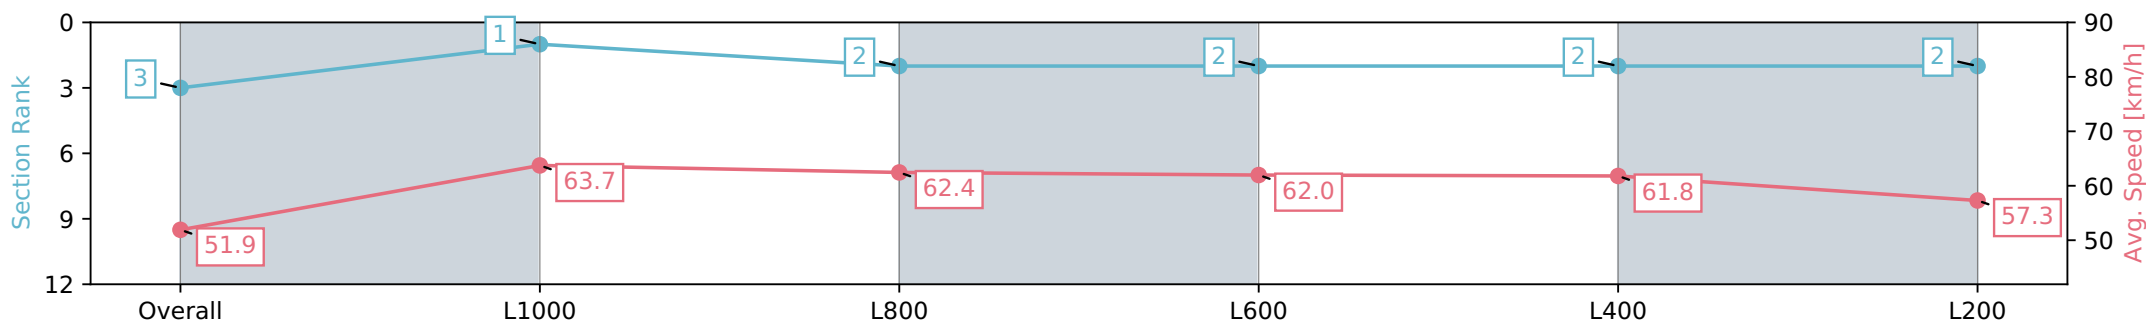

Gawler SA - Professional

Race 2: Andrew Russell Veteran Living Maiden Plate - 1200m

25 April 2024 - 1:18PM

Track Rating: Soft 5, Weather: Fine, Rail Position: +4m Entire, Sectional 608m

Section	Overall	L1000	L800	L600	L400	L200
Section Times	1:12.64 [3] (0:13.87)	0:58.77 [1] (0:11.28)	0:47.48 [2] (0:11.56)	0:35.91 [2] (0:11.66)	0:24.25 [2] (0:11.71)	0:12.54 [2] (0:12.54)
Average Speed [km/h]	51.9	63.7	62.4	62.0	61.8	57.3
Top Speed [km/h]	64.2	64.9	64.3	64.0	63.3	59.5
Avg. Dist. to Rail [m]	1.2	0.8	0.6	0.8	1.7	3.7
Avg. Stride Freq. [Hz]	2.5	2.5	2.4	2.4	2.4	2.3
Avg. Stride Length [m]	5.9	7.2	7.2	7.2	7.2	6.9