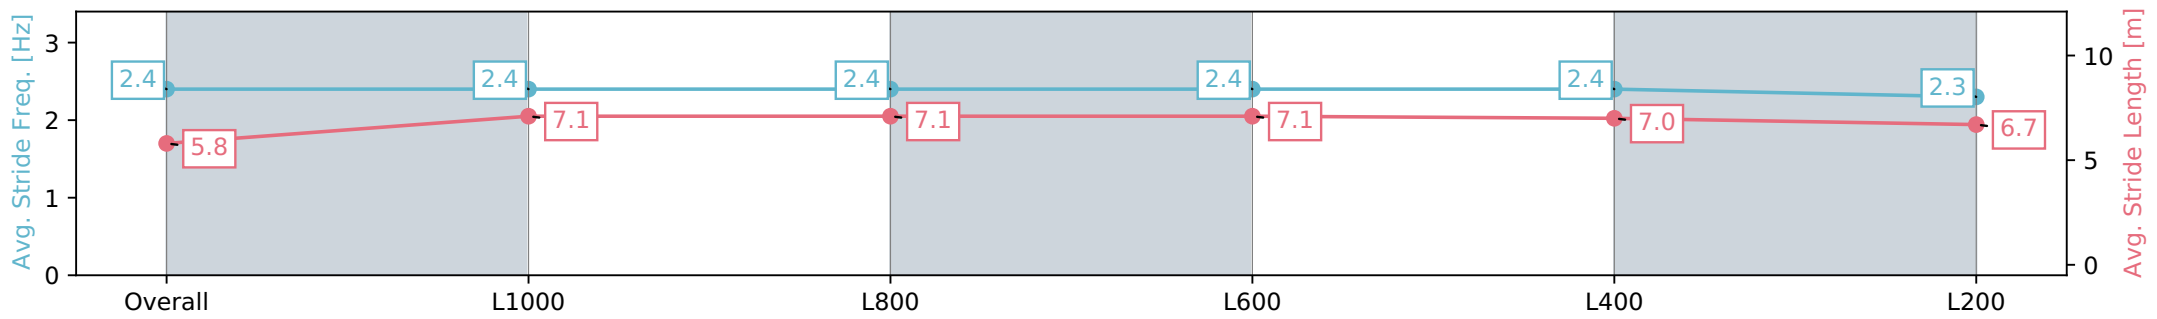

Gawler SA - Professional

Race 2: Andrew Russell Veteran Living Maiden Plate - 1200m

25 April 2024 - 1:18PM

Track Rating: Soft 5, Weather: Fine, Rail Position: +4m Entire, Sectional 608m

Section	Overall	L1000	L800	L600	L400	L200
Section Times	1:14.43 [7] (0:14.59)	0:59.84 [8] (0:11.62)	0:48.22 [9] (0:11.86)	0:36.36 [9] (0:11.79)	0:24.57 [9] (0:11.82)	0:12.75 [9] (0:12.75)
Average Speed [km/h]	49.4	62.2	61.6	61.4	61.1	56.6
Top Speed [km/h]	62.8	63.1	62.7	62.4	62.1	59.3
Avg. Dist. to Rail [m]	5.9	1.7	2.5	1.7	0.6	1.2
Avg. Stride Freq. [Hz]	2.4	2.4	2.4	2.4	2.4	2.3
Avg. Stride Length [m]	5.8	7.1	7.1	7.1	7.0	6.7