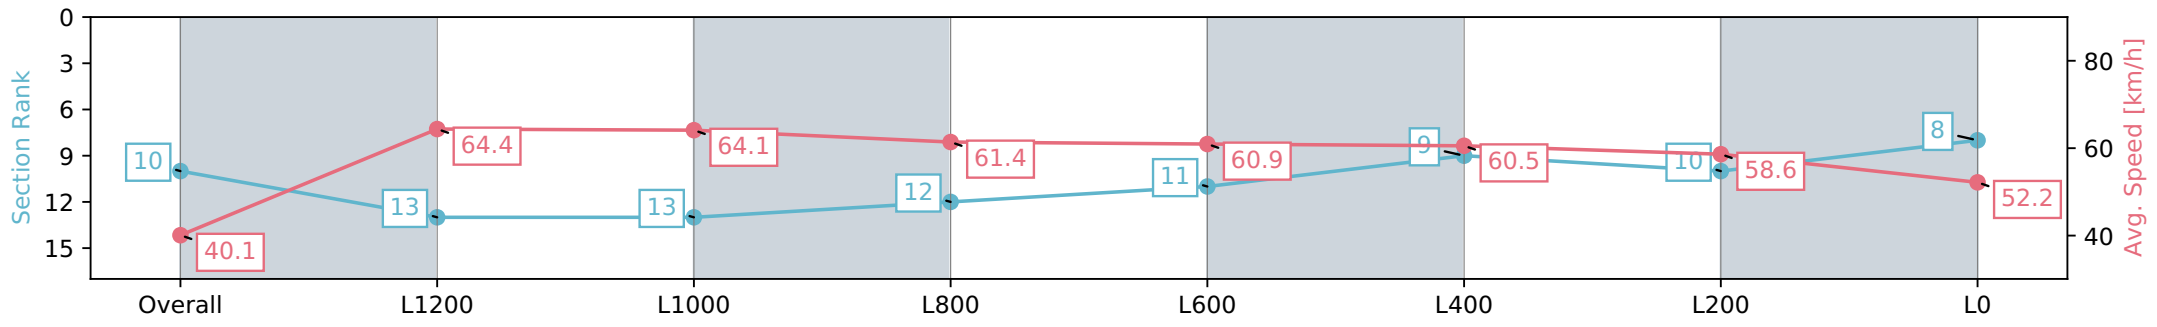

Horse/Jockey Name	FIGHT FOR FREEDOM
Finish Rank	10
Fastest Section Time (Section)	0:09.01 (Overall)
Top Speed [km/h] (Section)	65.2 (L1400)
Race State	Finished

Gawler SA - Professional
Race 7: Coopers Brewery Australian Lager Benchmark 56
Handicap - 1500m
10 April 2024 - 4:51PM
Track Rating: Soft 5, Weather: Overcast, Rail Position: True

Section	Overall	L1200	L1000	L800	L600	L400	L200	L0
Section Times	1:33.02 [10] (0:09.01)	1:24.01 [13] (0:11.18)	1:12.83 [13] (0:11.24)	1:01.59 [12] (0:11.69)	0:49.90 [11] (0:11.78)	0:38.12 [9] (0:11.96)	0:26.16 [10] (0:12.38)	0:13.78 [8] (0:13.78)
Average Speed [km/h]	40.1	64.4	64.1	61.4	60.9	60.5	58.6	52.2
Top Speed [km/h]	61.6	65.2	65.0	63.3	61.9	62.3	60.3	55.9
Avg. Dist. to Rail [m]	8.1	2.1	1.1	0.8	0.5	1.6	4.5	6.5
Avg. Stride Freq. [Hz]	2.2	2.4	2.4	2.3	2.3	2.3	2.3	2.2
Avg. Stride Length [m]	5.2	7.4	7.6	7.5	7.4	7.3	7.1	6.6

Report Created: Wed 10 April 2024 17:52:45 GMT+10 (Note: Timing is based on positional data)

- [ ] Ranking at each section and finish
- -:-:- No data available at this section
- NA No data available