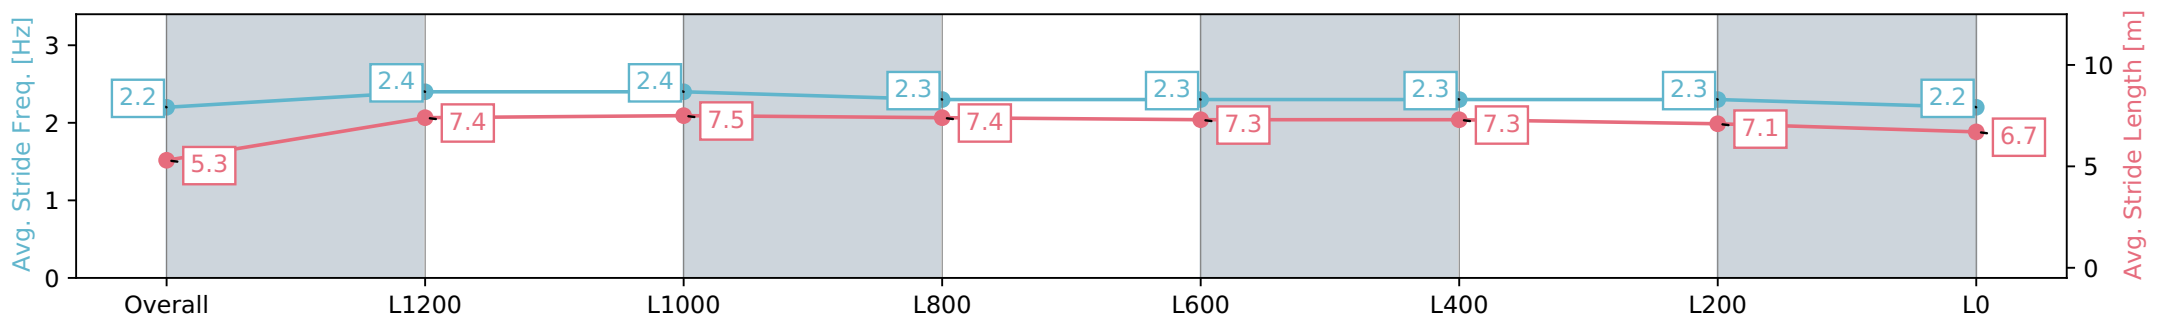

Gawler SA - Professional
 Race 7: Coopers Brewery Australian Lager Benchmark 56
 Handicap - 1500m
 10 April 2024 - 4:51PM
 Track Rating: Soft 5, Weather: Overcast, Rail Position: True

Section	Overall	L1200	L1000	L800	L600	L400	L200	L0
Section Times	1:32.07 [3] (0:08.97)	1:23.10 [12] (0:11.07)	1:12.03 [11] (0:11.50)	1:00.53 [13] (0:11.75)	0:48.78 [14] (0:11.96)	0:36.82 [13] (0:11.93)	0:24.89 [13] (0:11.97)	0:12.92 [5] (0:12.92)
Average Speed [km/h]	40.1	65.4	62.8	61.4	61.5	60.6	60.3	55.8
Top Speed [km/h]	60.2	67.8	64.1	62.7	63.1	63.1	61.3	58.7
Avg. Dist. to Rail [m]	13.7	6.1	1.8	1.7	2.8	1.9	0.4	0.9
Avg. Stride Freq. [Hz]	2.3	2.7	2.6	2.6	2.6	2.5	2.6	2.5
Avg. Stride Length [m]	4.9	6.8	6.6	6.7	6.6	6.7	6.5	6.1

Gawler SA - Professional
 Race 7: Coopers Brewery Australian Lager Benchmark 56
 Handicap - 1500m
 10 April 2024 - 4:51PM
 Track Rating: Soft 5, Weather: Overcast, Rail Position: True

Section	Overall	L1200	L1000	L800	L600	L400	L200	L0
Section Times	1:32.35 [4] (0:08.44)	1:23.91 [3] (0:11.08)	1:12.83 [4] (0:11.15)	1:01.68 [4] (0:11.75)	0:49.93 [4] (0:11.88)	0:38.05 [4] (0:11.93)	0:26.12 [3] (0:12.60)	0:13.52 [3] (0:13.52)
Average Speed [km/h]	42.7	65.2	64.5	61.2	60.7	60.4	57.4	53.2
Top Speed [km/h]	63.3	66.8	66.9	62.9	62.1	62.1	59.2	54.7
Avg. Dist. to Rail [m]	3.5	1.6	0.6	0.3	0.5	0.9	1.6	2.5
Avg. Stride Freq. [Hz]	2.2	2.4	2.4	2.3	2.3	2.3	2.3	2.2
Avg. Stride Length [m]	5.3	7.4	7.5	7.4	7.3	7.3	7.1	6.7