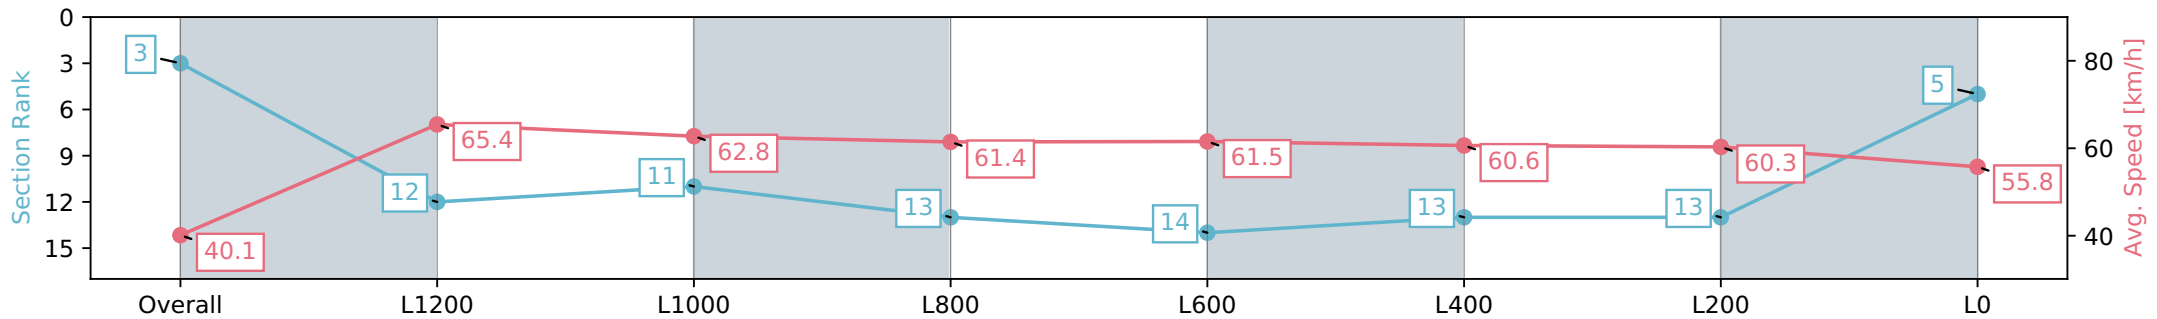

Gawler SA - Professional
 Race 7: Coopers Brewery Australian Lager Benchmark 56
 Handicap - 1500m
 10 April 2024 - 4:51PM
 Track Rating: Soft 5, Weather: Overcast, Rail Position: True

Section	Overall	L1200	L1000	L800	L600	L400	L200	L0
Section Times	1:32.07 [3] (0:08.97)	1:23.10 [12] (0:11.07)	1:12.03 [11] (0:11.50)	1:00.53 [13] (0:11.75)	0:48.78 [14] (0:11.96)	0:36.82 [13] (0:11.93)	0:24.89 [13] (0:11.97)	0:12.92 [5] (0:12.92)
Average Speed [km/h]	40.1	65.4	62.8	61.4	61.5	60.6	60.3	55.8
Top Speed [km/h]	60.2	67.8	64.1	62.7	63.1	63.1	61.3	58.7
Avg. Dist. to Rail [m]	13.7	6.1	1.8	1.7	2.8	1.9	0.4	0.9
Avg. Stride Freq. [Hz]	2.3	2.7	2.6	2.6	2.6	2.5	2.6	2.5
Avg. Stride Length [m]	4.9	6.8	6.6	6.7	6.6	6.7	6.5	6.1