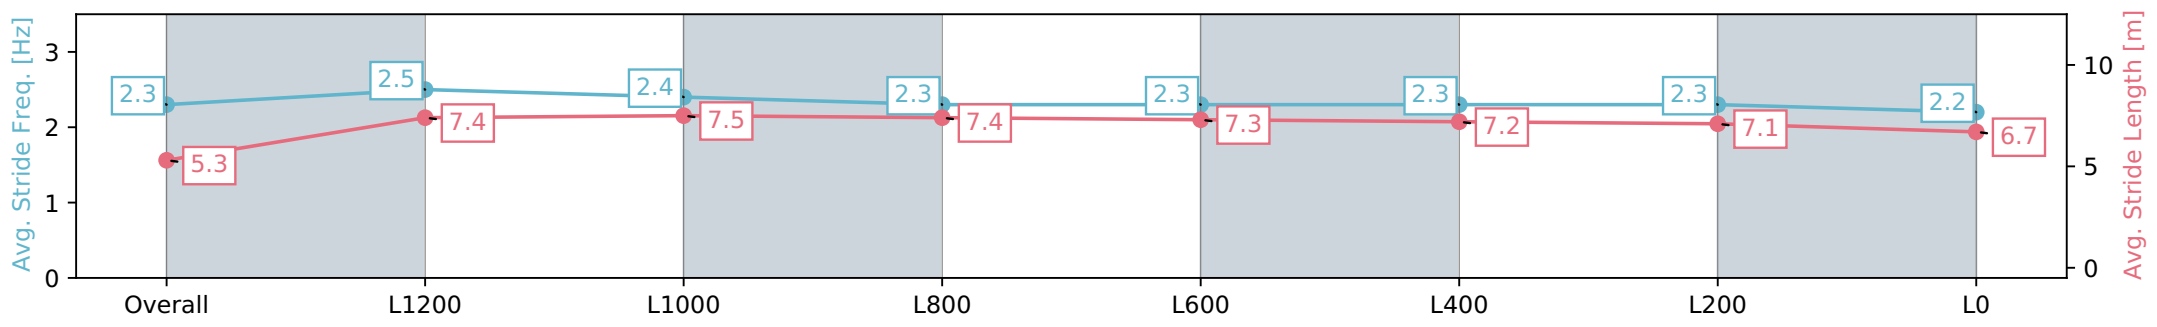

Section	Overall	L1200	L1000	L800	L600	L400	L200	L0
Section Times	1:31.89 [1] (0:08.83)	1:23.06 [10] (0:10.77)	1:12.29 [6] (0:11.20)	1:01.09 [5] (0:11.73)	0:49.36 [5] (0:11.86)	0:37.50 [5] (0:11.94)	0:25.56 [4] (0:12.23)	0:13.33 [1] (0:13.33)
Average Speed [km/h]	41.1	66.7	64.2	61.4	60.7	61.1	59.1	54.1
Top Speed [km/h]	65.7	68.0	66.8	62.4	61.7	62.3	61.1	56.5
Avg. Dist. to Rail [m]	3.5	1.1	1.8	0.9	0.8	2.5	3.8	5.6
Avg. Stride Freq. [Hz]	2.2	2.5	2.4	2.3	2.4	2.4	2.4	2.3
Avg. Stride Length [m]	5.1	7.4	7.4	7.4	7.1	7.2	6.9	6.5

Gawler SA - Professional
Race 7: Coopers Brewery Australian Lager Benchmark 56
Handicap - 1500m
10 April 2024 - 4:51PM
Track Rating: Soft 5, Weather: Overcast, Rail Position: True

Section	Overall	L1200	L1000	L800	L600	L400	L200	L0
Section Times	1:32.01 [2] (0:08.28)	1:23.72 [1] (0:10.78)	1:12.94 [1] (0:11.18)	1:01.76 [1] (0:11.85)	0:49.91 [1] (0:11.96)	0:37.95 [1] (0:12.01)	0:25.94 [1] (0:12.56)	0:13.38 [2] (0:13.38)
Average Speed [km/h]	43.5	66.8	64.4	61.0	60.5	60.0	57.4	53.9
Top Speed [km/h]	64.2	69.5	65.5	62.4	61.0	60.6	58.8	55.3
Avg. Dist. to Rail [m]	5.6	2.2	0.4	0.9	0.8	0.5	1.0	3.7
Avg. Stride Freq. [Hz]	2.3	2.5	2.4	2.3	2.3	2.3	2.3	2.2
Avg. Stride Length [m]	5.3	7.4	7.5	7.4	7.3	7.2	7.1	6.7