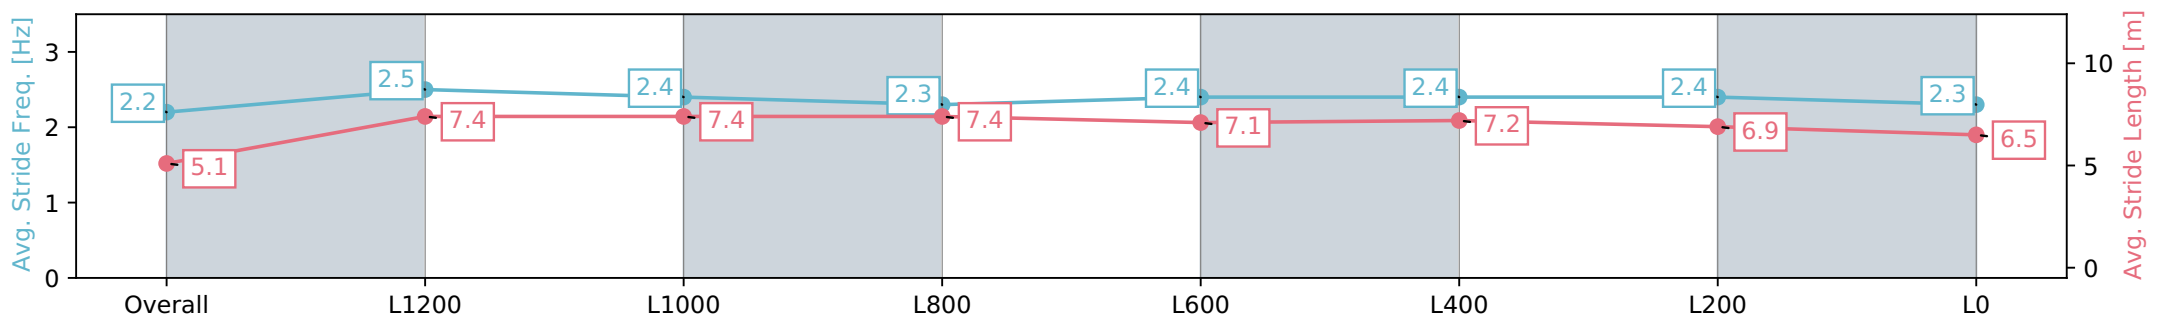

Section	Overall	L1200	L1000	L800	L600	L400	L200	L0
Section Times	1:31.89 [1] (0:08.83)	1:23.06 [10] (0:10.77)	1:12.29 [6] (0:11.20)	1:01.09 [5] (0:11.73)	0:49.36 [5] (0:11.86)	0:37.50 [5] (0:11.94)	0:25.56 [4] (0:12.23)	0:13.33 [1] (0:13.33)
Average Speed [km/h]	41.1	66.7	64.2	61.4	60.7	61.1	59.1	54.1
Top Speed [km/h]	65.7	68.0	66.8	62.4	61.7	62.3	61.1	56.5
Avg. Dist. to Rail [m]	3.5	1.1	1.8	0.9	0.8	2.5	3.8	5.6
Avg. Stride Freq. [Hz]	2.2	2.5	2.4	2.3	2.4	2.4	2.4	2.3
Avg. Stride Length [m]	5.1	7.4	7.4	7.4	7.1	7.2	6.9	6.5