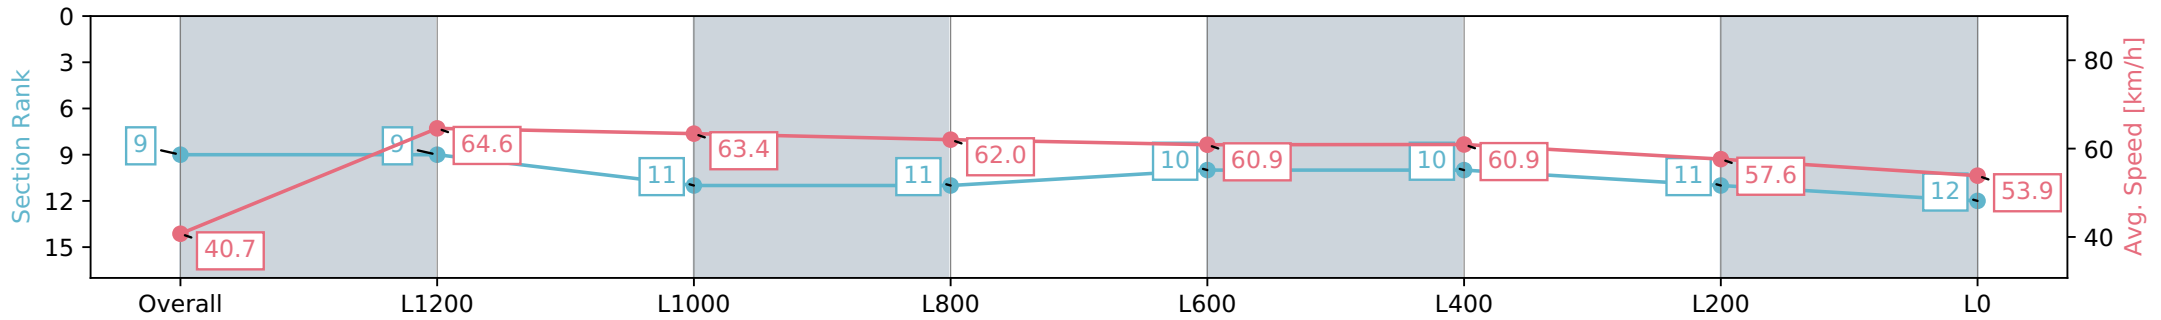

Horse/Jockey Name	WARMINSTER
Finish Rank	9
Fastest Section Time (Section)	0:08.81 (Overall)
Top Speed [km/h] (Section)	65.8 (L1200)
Race State	Finished

Gawler SA - Professional
Race 7: Coopers Brewery Australian Lager Benchmark 56
Handicap - 1500m

10 April 2024 - 4:51PM

Track Rating: Soft 5, Weather: Overcast, Rail Position: True

Section	Overall	L1200	L1000	L800	L600	L400	L200	L0
Section Times	1:33.00 [9] (0:08.81)	1:24.19 [9] (0:11.23)	1:12.96 [11] (0:11.36)	1:01.60 [11] (0:11.64)	0:49.96 [10] (0:11.95)	0:38.01 [10] (0:11.97)	0:26.04 [11] (0:12.68)	0:13.36 [12] (0:13.36)
Average Speed [km/h]	40.7	64.6	63.4	62.0	60.9	60.9	57.6	53.9
Top Speed [km/h]	60.6	65.8	64.4	63.3	62.2	61.9	60.0	55.4
Avg. Dist. to Rail [m]	10.4	3.7	0.4	0.8	1.5	3.3	7.0	9.1
Avg. Stride Freq. [Hz]	2.1	2.3	2.2	2.2	2.2	2.2	2.1	2.1
Avg. Stride Length [m]	5.5	8.0	7.9	8.0	7.8	7.9	7.6	7.0

- [ ] Ranking at each section and finish
- -:-:- No data available at this section
- NA No data available