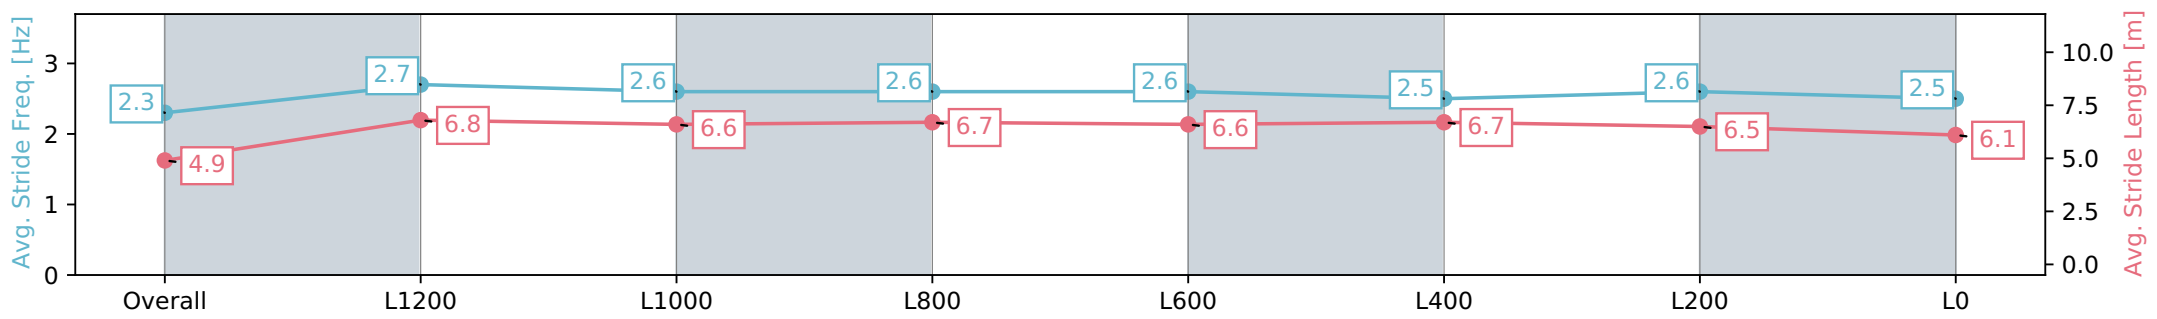

Gawler SA - Professional
Race 7: Coopers Brewery Australian Lager Benchmark 56
Handicap - 1500m
10 April 2024 - 4:51PM
Track Rating: Soft 5, Weather: Overcast, Rail Position: True

Section	Overall	L1200	L1000	L800	L600	L400	L200	L0
Section Times	1:32.01 [2] (0:08.28)	1:23.72 [1] (0:10.78)	1:12.94 [1] (0:11.18)	1:01.76 [1] (0:11.85)	0:49.91 [1] (0:11.96)	0:37.95 [1] (0:12.01)	0:25.94 [1] (0:12.56)	0:13.38 [2] (0:13.38)
Average Speed [km/h]	43.5	66.8	64.4	61.0	60.5	60.0	57.4	53.9
Top Speed [km/h]	64.2	69.5	65.5	62.4	61.0	60.6	58.8	55.3
Avg. Dist. to Rail [m]	5.6	2.2	0.4	0.9	0.8	0.5	1.0	3.7
Avg. Stride Freq. [Hz]	2.3	2.5	2.4	2.3	2.3	2.3	2.3	2.2
Avg. Stride Length [m]	5.3	7.4	7.5	7.4	7.3	7.2	7.1	6.7

Report Created: Wed 10 April 2024 17:52:19 GMT+10 (Note: Timing is based on positional data)

- [] Ranking at each section and finish
- :-:- No data available at this section
- NA No data available

Horse/Jockey Name	TALES OF CONFLICT
Finish Rank	3
Fastest Section Time (Section)	0:08.97 (Overall)
Top Speed [km/h] (Section)	67.8 (L1400)
Race State	Finished

Gawler SA - Professional
 Race 7: Coopers Brewery Australian Lager Benchmark 56
 Handicap - 1500m
 10 April 2024 - 4:51PM
 Track Rating: Soft 5, Weather: Overcast, Rail Position: True

Section	Overall	L1200	L1000	L800	L600	L400	L200	L0
Section Times	1:32.07 [3] (0:08.97)	1:23.10 [12] (0:11.07)	1:12.03 [11] (0:11.50)	1:00.53 [13] (0:11.75)	0:48.78 [14] (0:11.96)	0:36.82 [13] (0:11.93)	0:24.89 [13] (0:11.97)	0:12.92 [5] (0:12.92)
Average Speed [km/h]	40.1	65.4	62.8	61.4	61.5	60.6	60.3	55.8
Top Speed [km/h]	60.2	67.8	64.1	62.7	63.1	63.1	61.3	58.7
Avg. Dist. to Rail [m]	13.7	6.1	1.8	1.7	2.8	1.9	0.4	0.9
Avg. Stride Freq. [Hz]	2.3	2.7	2.6	2.6	2.6	2.5	2.6	2.5
Avg. Stride Length [m]	4.9	6.8	6.6	6.7	6.6	6.7	6.5	6.1