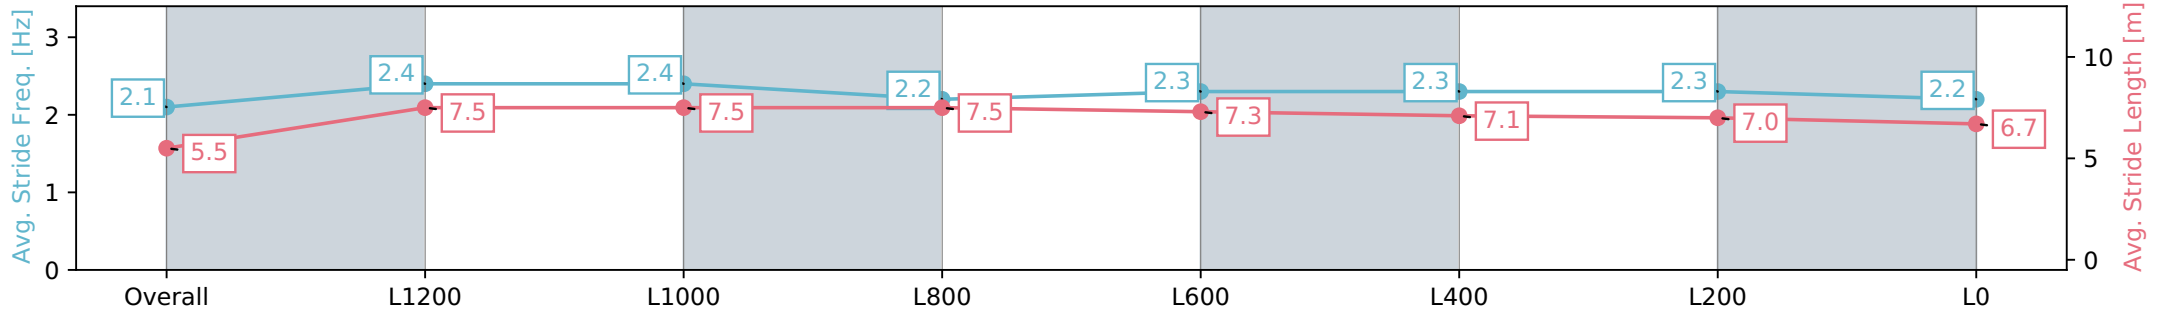

Horse/Jockey Name	FALAISE
Finish Rank	8
Fastest Section Time (Section)	0:08.60 (Overall)
Top Speed [km/h] (Section)	67.3 (L1400)
Race State	Finished

Gawler SA - Professional
Race 7: Coopers Brewery Australian Lager Benchmark 56
Handicap - 1500m

10 April 2024 - 4:51PM

Track Rating: Soft 5, Weather: Overcast, Rail Position: True

Section	Overall	L1200	L1000	L800	L600	L400	L200	L0
Section Times	1:32.70 [8] (0:08.60)	1:24.10 [5] (0:10.97)	1:13.13 [5] (0:11.26)	1:01.87 [6] (0:11.80)	0:50.07 [6] (0:12.05)	0:38.02 [8] (0:12.10)	0:25.92 [9] (0:12.52)	0:13.40 [10] (0:13.40)
Average Speed [km/h]	41.7	66.1	63.9	61.4	61.0	60.4	58.2	53.6
Top Speed [km/h]	63.7	67.3	66.5	64.3	61.7	61.7	58.9	56.1
Avg. Dist. to Rail [m]	6.9	3.7	1.5	2.1	3.1	3.3	5.2	6.6
Avg. Stride Freq. [Hz]	2.1	2.4	2.4	2.2	2.3	2.3	2.3	2.2
Avg. Stride Length [m]	5.5	7.5	7.5	7.5	7.3	7.1	7.0	6.7

- [ ] Ranking at each section and finish
- -:-:- No data available at this section
- NA No data available