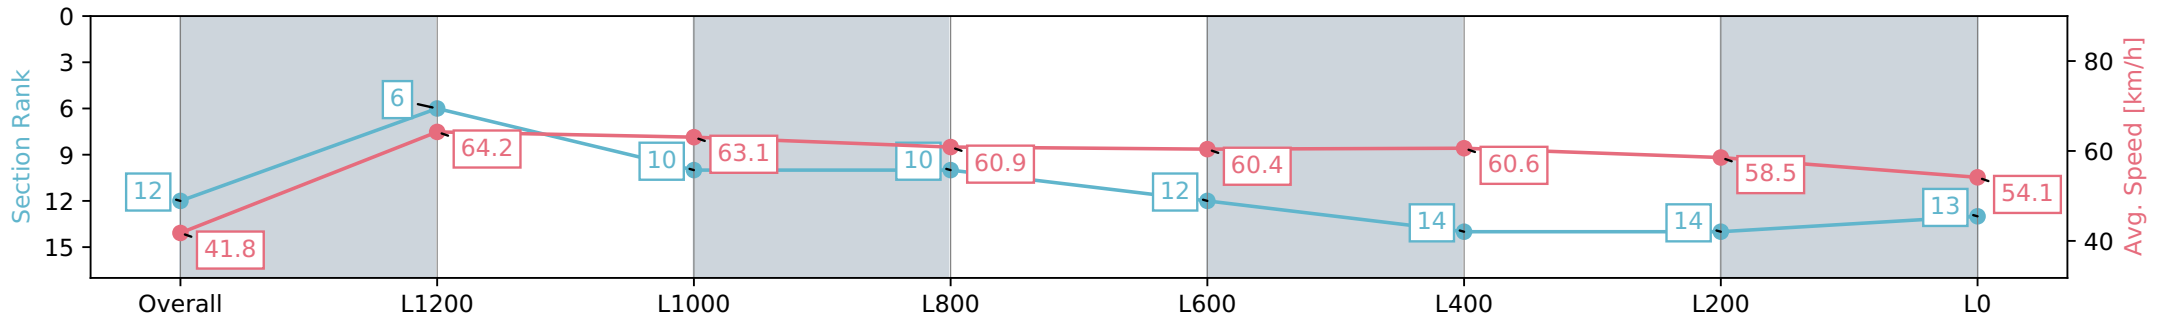

Horse/Jockey Name	ELECTRA BLUE
Finish Rank	12
Fastest Section Time (Section)	0:08.60 (Overall)
Top Speed [km/h] (Section)	66.1 (L1400)
Race State	Finished

Gawler SA - Professional
Race 7: Coopers Brewery Australian Lager Benchmark 56
Handicap - 1500m

10 April 2024 - 4:51PM

Track Rating: Soft 5, Weather: Overcast, Rail Position: True

Section	Overall	L1200	L1000	L800	L600	L400	L200	L0
Section Times	1:33.10 [12] (0:08.60)	1:24.50 [6] (0:11.32)	1:13.18 [10] (0:11.41)	1:01.77 [10] (0:11.88)	0:49.89 [12] (0:12.11)	0:37.78 [14] (0:12.06)	0:25.72 [14] (0:12.46)	0:13.26 [13] (0:13.26)
Average Speed [km/h]	41.8	64.2	63.1	60.9	60.4	60.6	58.5	54.1
Top Speed [km/h]	62.0	66.1	64.2	61.5	61.8	61.5	60.8	55.5
Avg. Dist. to Rail [m]	7.9	4.4	1.1	1.7	2.5	4.0	5.7	6.9
Avg. Stride Freq. [Hz]	2.2	2.4	2.3	2.3	2.3	2.3	2.3	2.3
Avg. Stride Length [m]	5.3	7.5	7.5	7.4	7.2	7.2	7.0	6.7

- [ ] Ranking at each section and finish
- -:-:- No data available at this section
- NA No data available