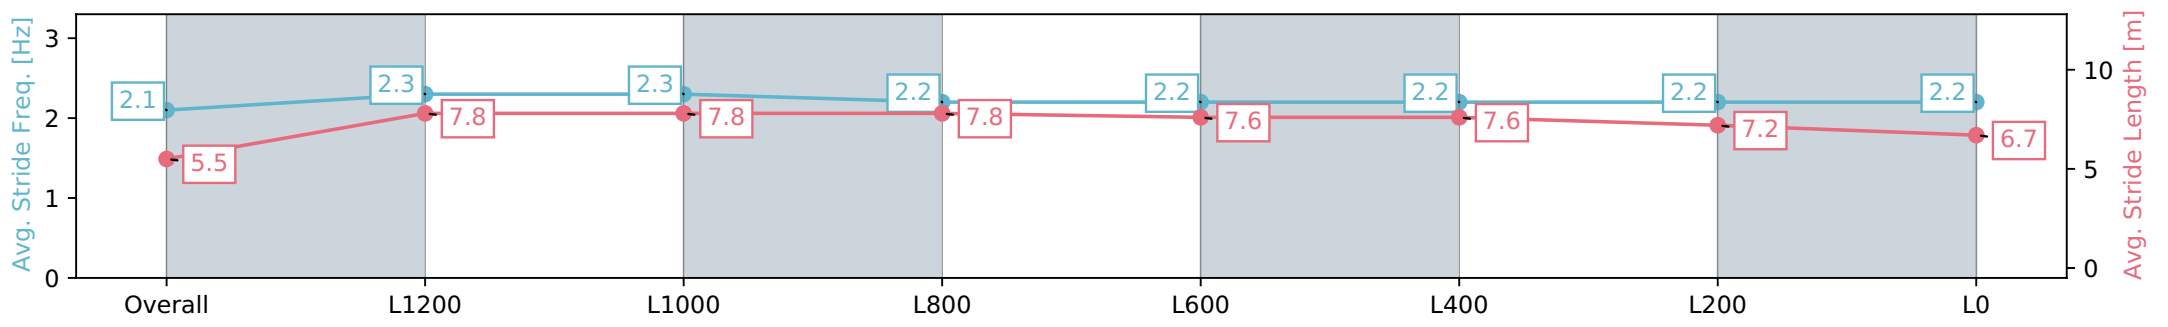

Horse/Jockey Name	REGAL ROCKET
Finish Rank	11
Fastest Section Time (Section)	0:08.74 (Overall)
Top Speed [km/h] (Section)	67.1 (L1400)
Race State	Finished

Gawler SA - Professional
Race 7: Coopers Brewery Australian Lager Benchmark 56
Handicap - 1500m

10 April 2024 - 4:51PM

Track Rating: Soft 5, Weather: Overcast, Rail Position: True

Section	Overall	L1200	L1000	L800	L600	L400	L200	L0
Section Times	1:33.06 [11] (0:08.74)	1:24.32 [8] (0:10.98)	1:13.34 [7] (0:11.25)	1:02.09 [7] (0:11.79)	0:50.30 [7] (0:11.85)	0:38.45 [6] (0:12.09)	0:26.36 [8] (0:12.60)	0:13.76 [9] (0:13.76)
Average Speed [km/h]	41.1	65.7	64.0	61.1	60.8	60.0	57.5	52.4
Top Speed [km/h]	62.9	67.1	65.5	62.2	61.3	61.0	58.8	55.5
Avg. Dist. to Rail [m]	1.7	1.1	0.4	0.4	0.3	1.7	3.4	4.0
Avg. Stride Freq. [Hz]	2.1	2.3	2.3	2.2	2.2	2.2	2.2	2.2
Avg. Stride Length [m]	5.5	7.8	7.8	7.8	7.6	7.6	7.2	6.7

- [ ] Ranking at each section and finish
- -:-:- No data available at this section
- NA No data available