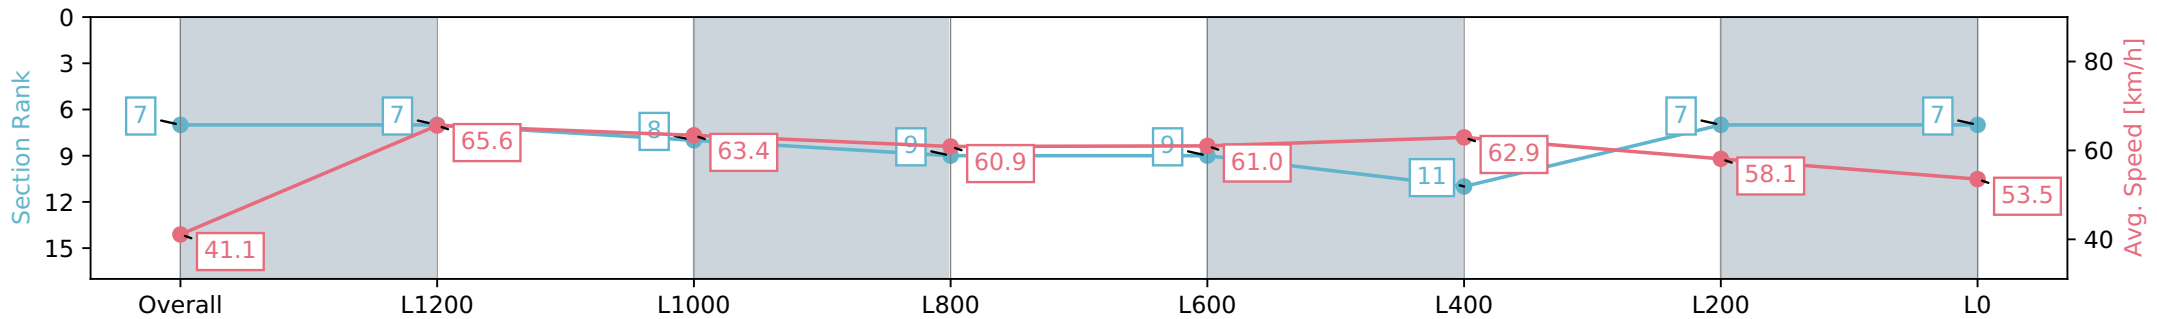

Horse/Jockey Name	FANTASTIC HOST
Finish Rank	7
Fastest Section Time (Section)	0:08.72 (Overall)
Top Speed [km/h] (Section)	67.1 (L600)
Race State	Finished

Gawler SA - Professional
Race 7: Coopers Brewery Australian Lager Benchmark 56
Handicap - 1500m
10 April 2024 - 4:51PM
Track Rating: Soft 5, Weather: Overcast, Rail Position: True

Section	Overall	L1200	L1000	L800	L600	L400	L200	L0
Section Times	1:32.69 [7] (0:08.72)	1:23.97 [7] (0:11.04)	1:12.93 [8] (0:11.36)	1:01.57 [9] (0:11.87)	0:49.70 [9] (0:12.05)	0:37.65 [11] (0:11.64)	0:26.01 [7] (0:12.56)	0:13.45 [7] (0:13.45)
Average Speed [km/h]	41.1	65.6	63.4	60.9	61.0	62.9	58.1	53.5
Top Speed [km/h]	65.0	66.9	64.9	61.5	62.8	67.1	60.0	55.9
Avg. Dist. to Rail [m]	3.4	2.2	1.4	1.9	3.1	3.8	7.0	8.4
Avg. Stride Freq. [Hz]	2.1	2.3	2.3	2.2	2.2	2.3	2.3	2.2
Avg. Stride Length [m]	5.4	7.8	7.8	7.7	7.6	7.6	7.0	6.7

[ ] Ranking at each section and finish
-:-:- No data available at this section
NA No data available