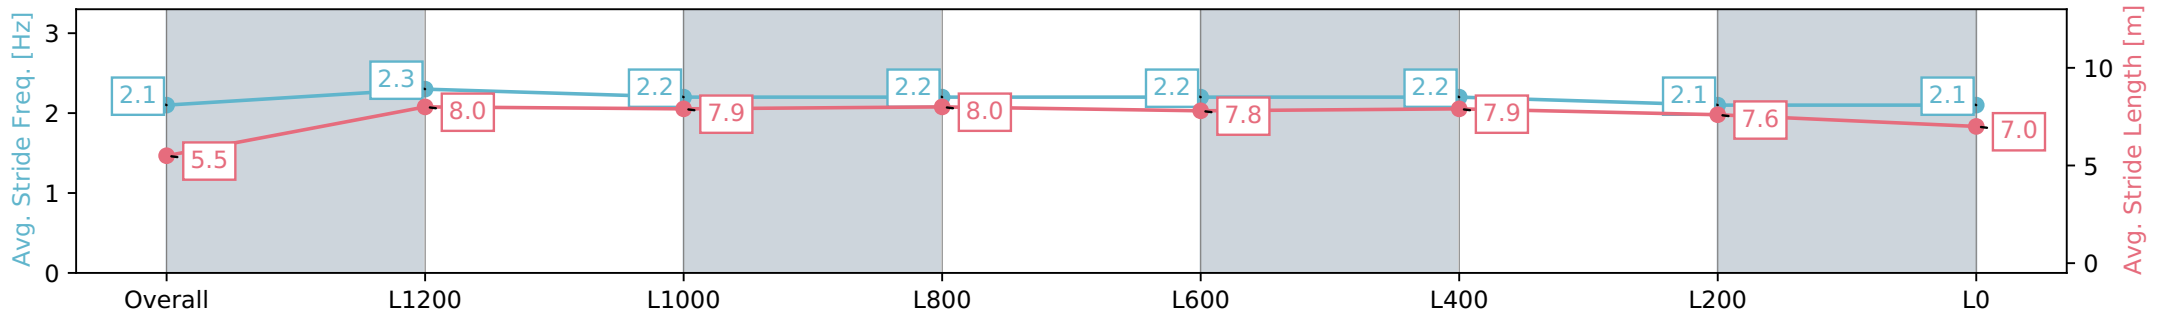

Gawler SA - Professional
 Race 7: Coopers Brewery Australian Lager Benchmark 56
 Handicap - 1500m

10 April 2024 - 4:51PM

Track Rating: Soft 5, Weather: Overcast, Rail Position: True

Section	Overall	L1200	L1000	L800	L600	L400	L200	L0
Section Times	1:32.70 [8] (0:08.60)	1:24.10 [5] (0:10.97)	1:13.13 [5] (0:11.26)	1:01.87 [6] (0:11.80)	0:50.07 [6] (0:12.05)	0:38.02 [8] (0:12.10)	0:25.92 [9] (0:12.52)	0:13.40 [10] (0:13.40)
Average Speed [km/h]	41.7	66.1	63.9	61.4	61.0	60.4	58.2	53.6
Top Speed [km/h]	63.7	67.3	66.5	64.3	61.7	61.7	58.9	56.1
Avg. Dist. to Rail [m]	6.9	3.7	1.5	2.1	3.1	3.3	5.2	6.6
Avg. Stride Freq. [Hz]	2.1	2.4	2.4	2.2	2.3	2.3	2.3	2.2
Avg. Stride Length [m]	5.5	7.5	7.5	7.5	7.3	7.1	7.0	6.7

- [] Ranking at each section and finish
- :-:- No data available at this section
- NA No data available

Horse/Jockey Name	WARMINSTER
Finish Rank	9
Fastest Section Time (Section)	0:08.81 (Overall)
Top Speed [km/h] (Section)	65.8 (L1200)
Race State	Finished

Gawler SA - Professional
 Race 7: Coopers Brewery Australian Lager Benchmark 56
 Handicap - 1500m

10 April 2024 - 4:51PM

Track Rating: Soft 5, Weather: Overcast, Rail Position: True

Section	Overall	L1200	L1000	L800	L600	L400	L200	L0
Section Times	1:33.00 [9] (0:08.81)	1:24.19 [9] (0:11.23)	1:12.96 [11] (0:11.36)	1:01.60 [11] (0:11.64)	0:49.96 [10] (0:11.95)	0:38.01 [10] (0:11.97)	0:26.04 [11] (0:12.68)	0:13.36 [12] (0:13.36)
Average Speed [km/h]	40.7	64.6	63.4	62.0	60.9	60.9	57.6	53.9
Top Speed [km/h]	60.6	65.8	64.4	63.3	62.2	61.9	60.0	55.4
Avg. Dist. to Rail [m]	10.4	3.7	0.4	0.8	1.5	3.3	7.0	9.1
Avg. Stride Freq. [Hz]	2.1	2.3	2.2	2.2	2.2	2.2	2.1	2.1
Avg. Stride Length [m]	5.5	8.0	7.9	8.0	7.8	7.9	7.6	7.0