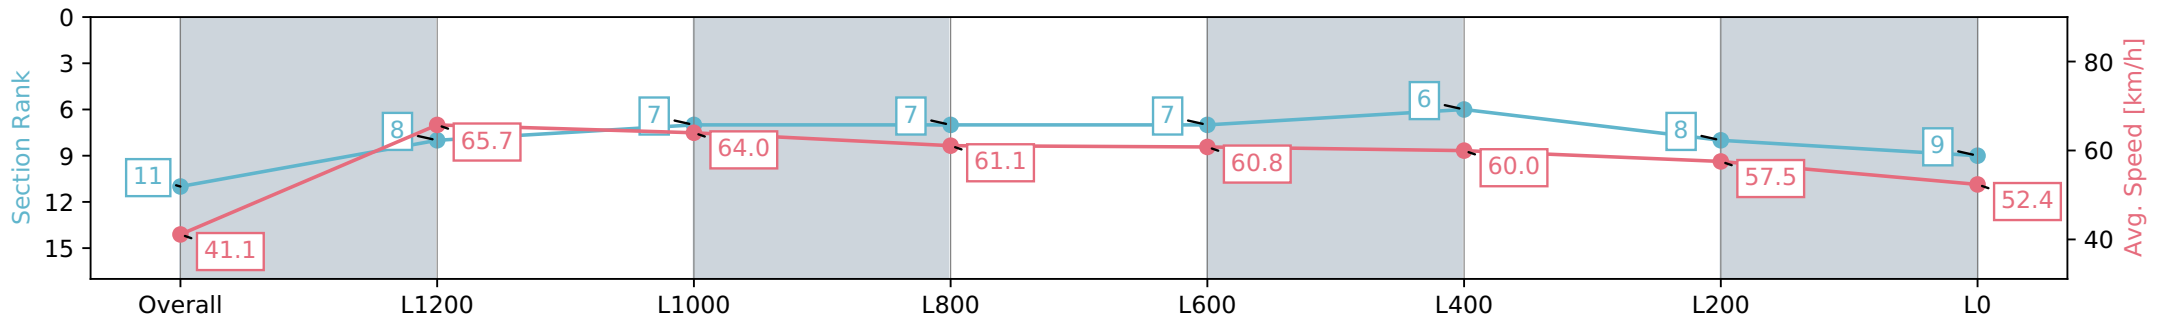

Horse/Jockey Name	REGAL ROCKET
Finish Rank	11
Fastest Section Time (Section)	0:08.74 (Overall)
Top Speed [km/h] (Section)	67.1 (L1400)
Race State	Finished

Gawler SA - Professional
Race 7: Coopers Brewery Australian Lager Benchmark 56
Handicap - 1500m

10 April 2024 - 4:51PM

Track Rating: Soft 5, Weather: Overcast, Rail Position: True

Section	Overall	L1200	L1000	L800	L600	L400	L200	L0
Section Times	1:33.06 [11] (0:08.74)	1:24.32 [8] (0:10.98)	1:13.34 [7] (0:11.25)	1:02.09 [7] (0:11.79)	0:50.30 [7] (0:11.85)	0:38.45 [6] (0:12.09)	0:26.36 [8] (0:12.60)	0:13.76 [9] (0:13.76)
Average Speed [km/h]	41.1	65.7	64.0	61.1	60.8	60.0	57.5	52.4
Top Speed [km/h]	62.9	67.1	65.5	62.2	61.3	61.0	58.8	55.5
Avg. Dist. to Rail [m]	1.7	1.1	0.4	0.4	0.3	1.7	3.4	4.0
Avg. Stride Freq. [Hz]	2.1	2.3	2.3	2.2	2.2	2.2	2.2	2.2
Avg. Stride Length [m]	5.5	7.8	7.8	7.8	7.6	7.6	7.2	6.7

- [ ] Ranking at each section and finish
- -:-:- No data available at this section
- NA No data available