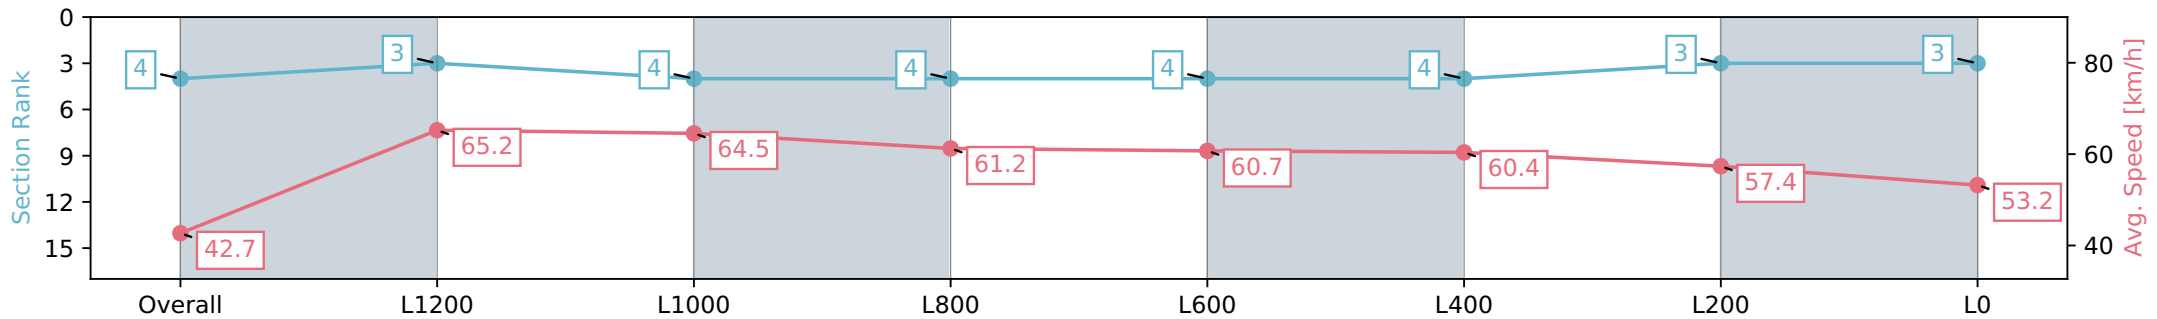

Gawler SA - Professional
 Race 7: Coopers Brewery Australian Lager Benchmark 56
 Handicap - 1500m
 10 April 2024 - 4:51PM
 Track Rating: Soft 5, Weather: Overcast, Rail Position: True

Section	Overall	L1200	L1000	L800	L600	L400	L200	L0
Section Times	1:32.35 [4] (0:08.44)	1:23.91 [3] (0:11.08)	1:12.83 [4] (0:11.15)	1:01.68 [4] (0:11.75)	0:49.93 [4] (0:11.88)	0:38.05 [4] (0:11.93)	0:26.12 [3] (0:12.60)	0:13.52 [3] (0:13.52)
Average Speed [km/h]	42.7	65.2	64.5	61.2	60.7	60.4	57.4	53.2
Top Speed [km/h]	63.3	66.8	66.9	62.9	62.1	62.1	59.2	54.7
Avg. Dist. to Rail [m]	3.5	1.6	0.6	0.3	0.5	0.9	1.6	2.5
Avg. Stride Freq. [Hz]	2.2	2.4	2.4	2.3	2.3	2.3	2.3	2.2
Avg. Stride Length [m]	5.3	7.4	7.5	7.4	7.3	7.3	7.1	6.7