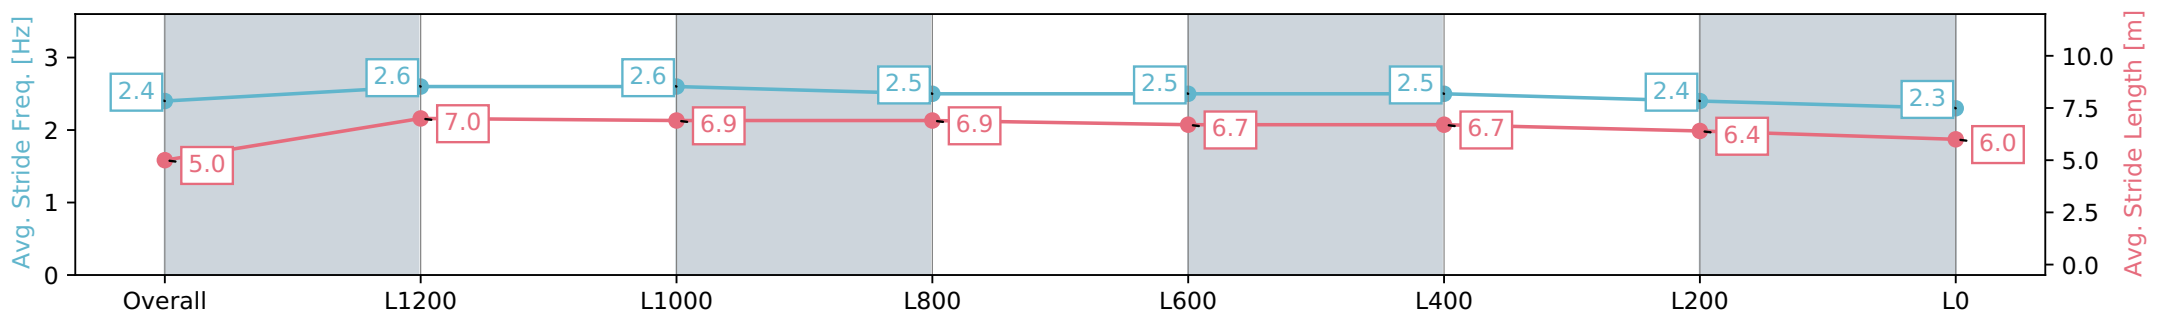

Horse/Jockey Name	NISKO TU
Finish Rank	13
Fastest Section Time (Section)	0:08.32 (Overall)
Top Speed [km/h] (Section)	66.7 (L1400)
Race State	Finished

Gawler SA - Professional
Race 7: Coopers Brewery Australian Lager Benchmark 56
Handicap - 1500m
10 April 2024 - 4:51PM
Track Rating: Soft 5, Weather: Overcast, Rail Position: True

Section	Overall	L1200	L1000	L800	L600	L400	L200	L0
Section Times	1:33.46 [13] (0:08.32)	1:25.14 [2] (0:10.96)	1:14.18 [2] (0:11.22)	1:02.96 [2] (0:11.79)	0:51.17 [2] (0:11.96)	0:39.21 [3] (0:11.92)	0:27.29 [2] (0:12.96)	0:14.33 [4] (0:14.33)
Average Speed [km/h]	43.5	65.8	64.3	61.3	60.9	60.7	55.9	50.2
Top Speed [km/h]	64.2	66.7	66.7	62.7	61.9	61.9	59.4	52.2
Avg. Dist. to Rail [m]	9.8	3.1	0.3	0.7	1.9	1.9	2.3	4.2
Avg. Stride Freq. [Hz]	2.4	2.6	2.6	2.5	2.5	2.5	2.4	2.3
Avg. Stride Length [m]	5.0	7.0	6.9	6.9	6.7	6.7	6.4	6.0

[ ] Ranking at each section and finish
-:-:- No data available at this section
NA No data available