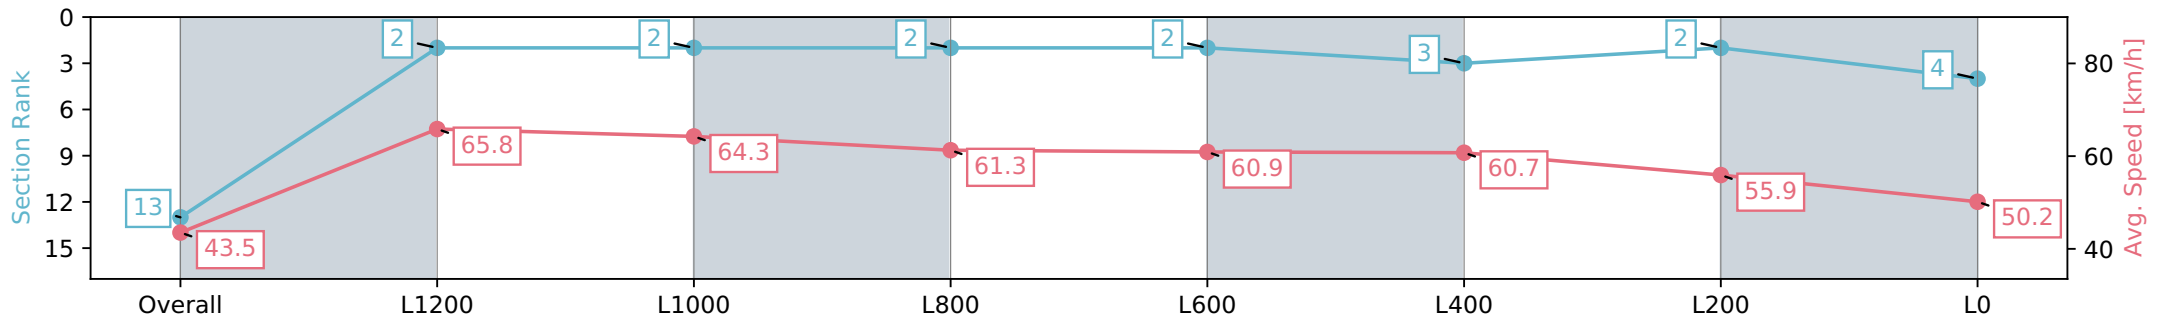

Horse/Jockey Name	NISKO TU
Finish Rank	13
Fastest Section Time (Section)	0:08.32 (Overall)
Top Speed [km/h] (Section)	66.7 (L1400)
Race State	Finished

Gawler SA - Professional
Race 7: Coopers Brewery Australian Lager Benchmark 56
Handicap - 1500m
10 April 2024 - 4:51PM
Track Rating: Soft 5, Weather: Overcast, Rail Position: True

Section	Overall	L1200	L1000	L800	L600	L400	L200	L0
Section Times	1:33.46 [13] (0:08.32)	1:25.14 [2] (0:10.96)	1:14.18 [2] (0:11.22)	1:02.96 [2] (0:11.79)	0:51.17 [2] (0:11.96)	0:39.21 [3] (0:11.92)	0:27.29 [2] (0:12.96)	0:14.33 [4] (0:14.33)
Average Speed [km/h]	43.5	65.8	64.3	61.3	60.9	60.7	55.9	50.2
Top Speed [km/h]	64.2	66.7	66.7	62.7	61.9	61.9	59.4	52.2
Avg. Dist. to Rail [m]	9.8	3.1	0.3	0.7	1.9	1.9	2.3	4.2
Avg. Stride Freq. [Hz]	2.4	2.6	2.6	2.5	2.5	2.5	2.4	2.3
Avg. Stride Length [m]	5.0	7.0	6.9	6.9	6.7	6.7	6.4	6.0

[ ] Ranking at each section and finish
-:-:- No data available at this section
NA No data available