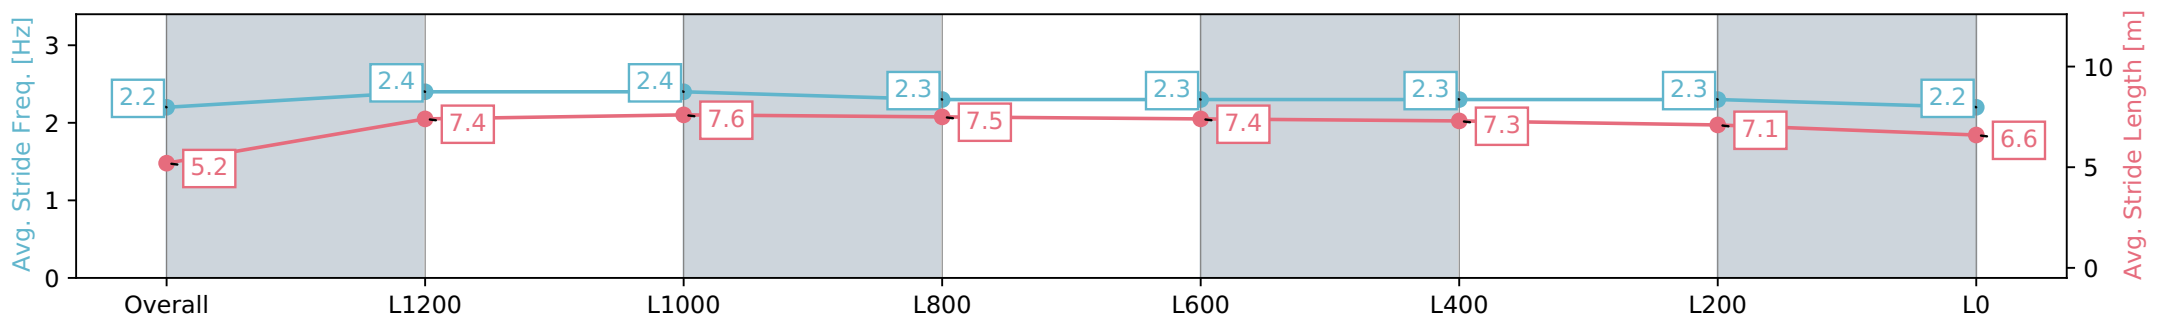

Horse/Jockey Name	FIGHT FOR FREEDOM
Finish Rank	10
Fastest Section Time (Section)	0:09.01 (Overall)
Top Speed [km/h] (Section)	65.2 (L1400)
Race State	Finished

Gawler SA - Professional
Race 7: Coopers Brewery Australian Lager Benchmark 56
Handicap - 1500m
10 April 2024 - 4:51PM
Track Rating: Soft 5, Weather: Overcast, Rail Position: True

Section	Overall	L1200	L1000	L800	L600	L400	L200	L0
Section Times	1:33.02 [10] (0:09.01)	1:24.01 [13] (0:11.18)	1:12.83 [13] (0:11.24)	1:01.59 [12] (0:11.69)	0:49.90 [11] (0:11.78)	0:38.12 [9] (0:11.96)	0:26.16 [10] (0:12.38)	0:13.78 [8] (0:13.78)
Average Speed [km/h]	40.1	64.4	64.1	61.4	60.9	60.5	58.6	52.2
Top Speed [km/h]	61.6	65.2	65.0	63.3	61.9	62.3	60.3	55.9
Avg. Dist. to Rail [m]	8.1	2.1	1.1	0.8	0.5	1.6	4.5	6.5
Avg. Stride Freq. [Hz]	2.2	2.4	2.4	2.3	2.3	2.3	2.3	2.2
Avg. Stride Length [m]	5.2	7.4	7.6	7.5	7.4	7.3	7.1	6.6

Report Created: Wed 10 April 2024 17:52:45 GMT+10 (Note: Timing is based on positional data)

- [ ] Ranking at each section and finish
- -:-:- No data available at this section
- NA No data available