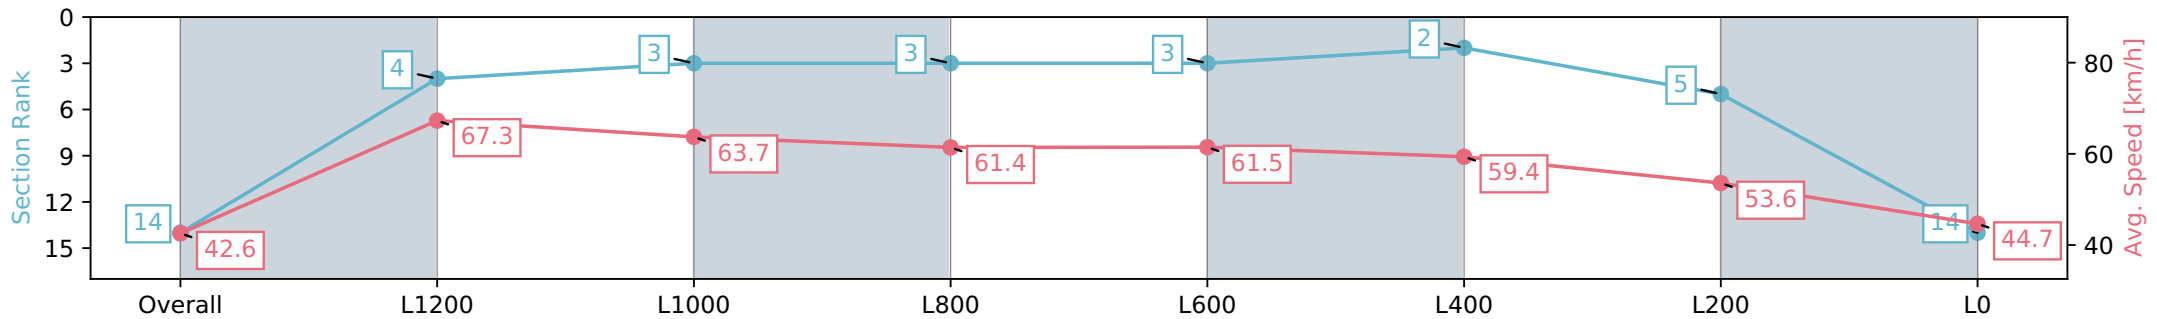

Horse/Jockey Name	TERAMBI
Finish Rank	14
Fastest Section Time (Section)	0:08.52 (Overall)
Top Speed [km/h] (Section)	68.3 (L1400)
Race State	Finished

Gawler SA - Professional
Race 7: Coopers Brewery Australian Lager Benchmark 56
Handicap - 1500m
10 April 2024 - 4:51PM
Track Rating: Soft 5, Weather: Overcast, Rail Position: True

Section	Overall	L1200	L1000	L800	L600	L400	L200	L0
Section Times	1:36.12 [14] (0:08.52)	1:27.60 [4] (0:10.76)	1:16.84 [3] (0:11.30)	1:05.54 [3] (0:11.76)	0:53.78 [3] (0:11.84)	0:41.94 [2] (0:12.27)	0:29.67 [5] (0:13.57)	0:16.09 [14] (0:16.09)
Average Speed [km/h]	42.6	67.3	63.7	61.4	61.5	59.4	53.6	44.7
Top Speed [km/h]	64.7	68.3	66.1	62.7	62.3	61.6	56.7	49.2
Avg. Dist. to Rail [m]	12.9	5.3	0.7	1.5	1.5	3.1	5.1	6.2
Avg. Stride Freq. [Hz]	2.2	2.5	2.4	2.4	2.4	2.4	2.3	2.1
Avg. Stride Length [m]	5.4	7.4	7.3	7.3	7.1	6.9	6.6	5.9

Report Created: Wed 10 April 2024 17:52:57 GMT+10 (Note: Timing is based on positional data)

[ ] Ranking at each section and finish
-:-:- No data available at this section
NA No data available