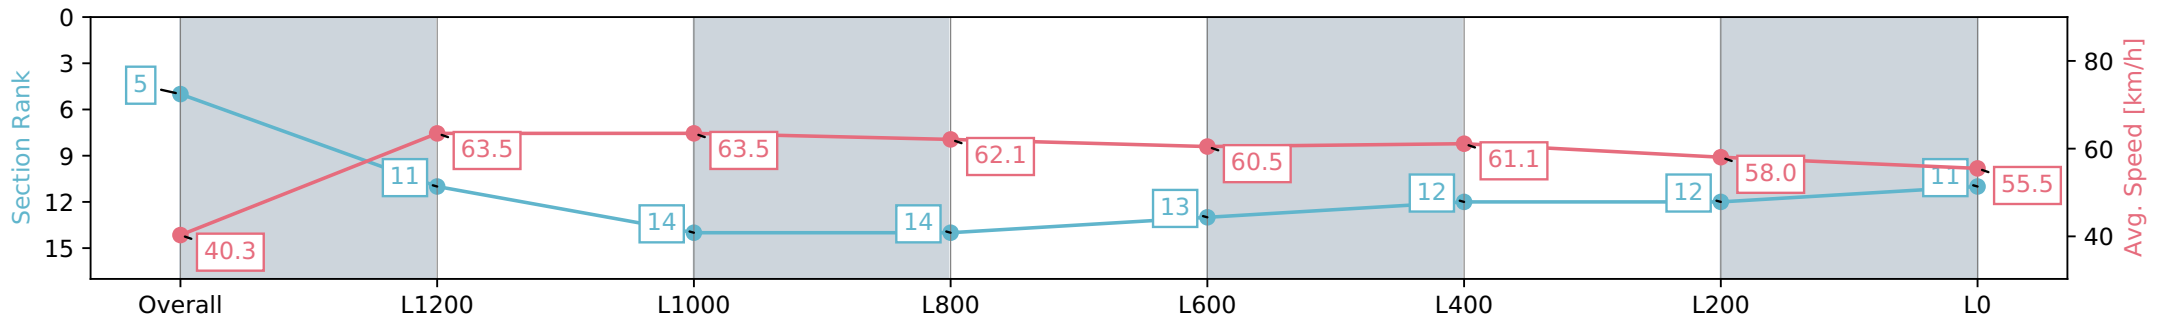

Gawler SA - Professional
 Race 7: Coopers Brewery Australian Lager Benchmark 56
 Handicap - 1500m
 10 April 2024 - 4:51PM
 Track Rating: Soft 5, Weather: Overcast, Rail Position: True

Section	Overall	L1200	L1000	L800	L600	L400	L200	L0
Section Times	1:32.45 [5] (0:08.89)	1:23.56 [11] (0:11.44)	1:12.12 [14] (0:11.37)	1:00.75 [14] (0:11.56)	0:49.19 [13] (0:11.91)	0:37.28 [12] (0:11.87)	0:25.41 [12] (0:12.44)	0:12.97 [11] (0:12.97)
Average Speed [km/h]	40.3	63.5	63.5	62.1	60.5	61.1	58.0	55.5
Top Speed [km/h]	59.4	64.6	64.3	63.7	62.3	61.6	59.6	56.4
Avg. Dist. to Rail [m]	11.3	5.1	0.3	0.2	0.7	1.5	1.6	2.1
Avg. Stride Freq. [Hz]	2.1	2.3	2.3	2.3	2.2	2.3	2.2	2.2
Avg. Stride Length [m]	5.3	7.7	7.8	7.7	7.4	7.5	7.3	6.9