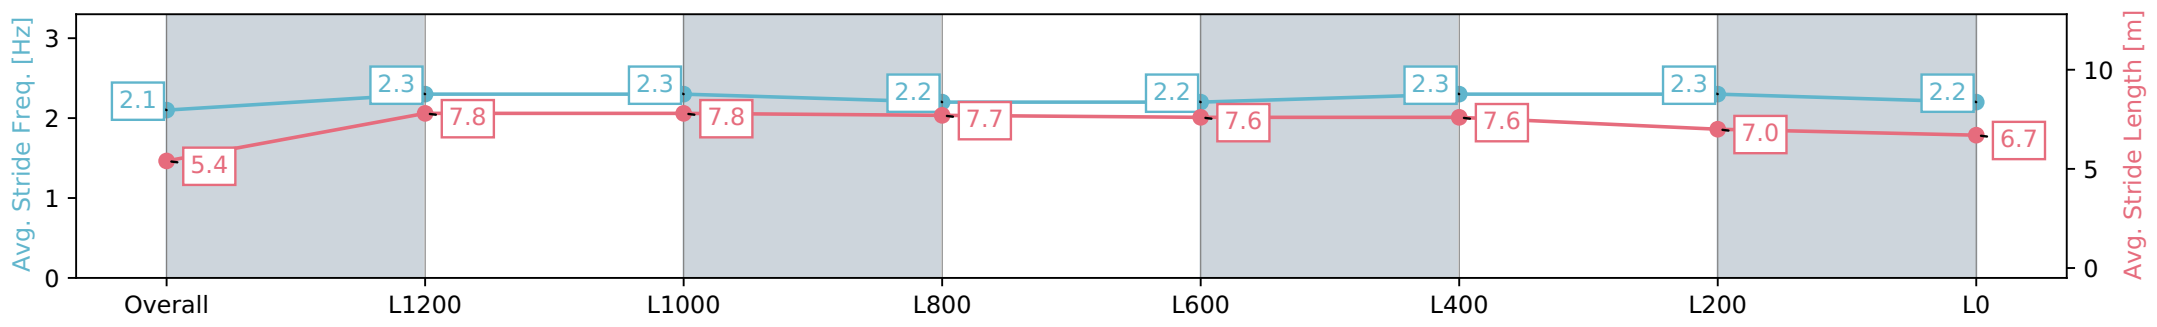

Gawler SA - Professional
 Race 7: Coopers Brewery Australian Lager Benchmark 56
 Handicap - 1500m
 10 April 2024 - 4:51PM
 Track Rating: Soft 5, Weather: Overcast, Rail Position: True

Section	Overall	L1200	L1000	L800	L600	L400	L200	L0
Section Times	1:32.46 [6] (0:09.02)	1:23.44 [14] (0:10.78)	1:12.66 [9] (0:11.24)	1:01.42 [8] (0:11.82)	0:49.60 [8] (0:11.80)	0:37.80 [7] (0:11.96)	0:25.84 [6] (0:12.56)	0:13.27 [6] (0:13.27)
Average Speed [km/h]	40.1	66.7	63.6	61.0	60.5	60.2	57.6	54.2
Top Speed [km/h]	68.4	68.6	66.0	62.1	61.6	61.7	58.8	57.3
Avg. Dist. to Rail [m]	1.6	1.3	2.8	1.7	1.0	0.5	1.8	2.5
Avg. Stride Freq. [Hz]	2.2	2.5	2.4	2.3	2.3	2.3	2.2	2.2
Avg. Stride Length [m]	4.9	7.5	7.5	7.5	7.3	7.4	7.1	6.9

Report Created: Wed 10 April 2024 17:52:32 GMT+10 (Note: Timing is based on positional data)

- [] Ranking at each section and finish
- :-:- No data available at this section
- NA No data available

Horse/Jockey Name	FANTASTIC HOST
Finish Rank	7
Fastest Section Time (Section)	0:08.72 (Overall)
Top Speed [km/h] (Section)	67.1 (L600)
Race State	Finished

Gawler SA - Professional
 Race 7: Coopers Brewery Australian Lager Benchmark 56
 Handicap - 1500m
 10 April 2024 - 4:51PM
 Track Rating: Soft 5, Weather: Overcast, Rail Position: True

Section	Overall	L1200	L1000	L800	L600	L400	L200	L0
Section Times	1:32.69 [7] (0:08.72)	1:23.97 [7] (0:11.04)	1:12.93 [8] (0:11.36)	1:01.57 [9] (0:11.87)	0:49.70 [9] (0:12.05)	0:37.65 [11] (0:11.64)	0:26.01 [7] (0:12.56)	0:13.45 [7] (0:13.45)
Average Speed [km/h]	41.1	65.6	63.4	60.9	61.0	62.9	58.1	53.5
Top Speed [km/h]	65.0	66.9	64.9	61.5	62.8	67.1	60.0	55.9
Avg. Dist. to Rail [m]	3.4	2.2	1.4	1.9	3.1	3.8	7.0	8.4
Avg. Stride Freq. [Hz]	2.1	2.3	2.3	2.2	2.2	2.3	2.3	2.2
Avg. Stride Length [m]	5.4	7.8	7.8	7.7	7.6	7.6	7.0	6.7