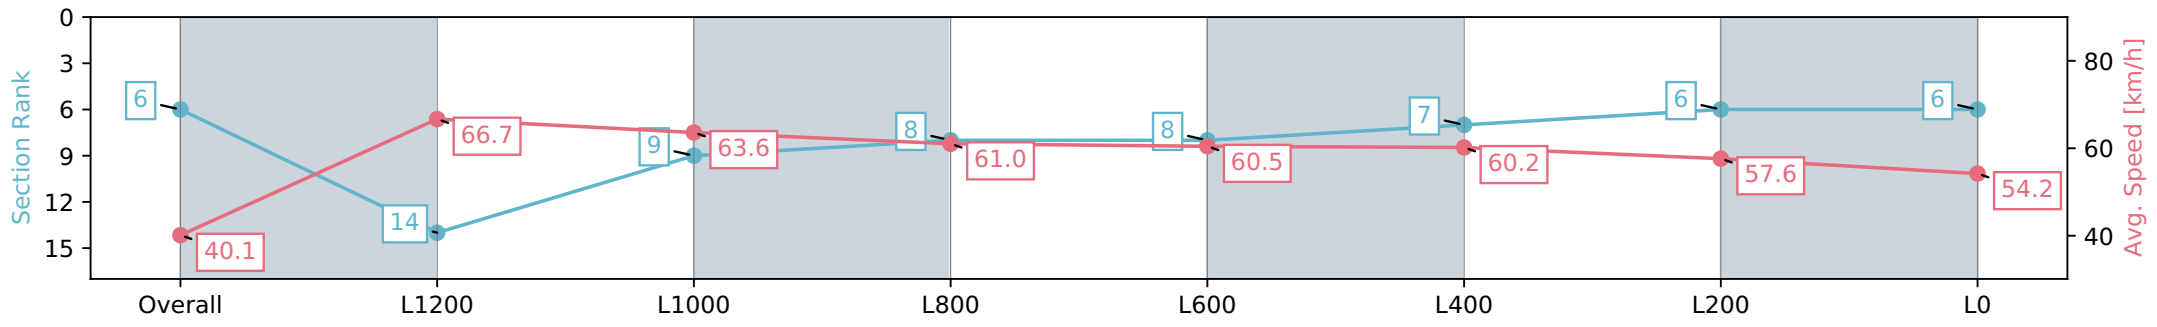

Horse/Jockey Name	TWO TIMES TWICE
Finish Rank	6
Fastest Section Time (Section)	0:09.02 (Overall)
Top Speed [km/h] (Section)	68.6 (L1400)
Race State	Finished

Gawler SA - Professional
Race 7: Coopers Brewery Australian Lager Benchmark 56
Handicap - 1500m
10 April 2024 - 4:51PM
Track Rating: Soft 5, Weather: Overcast, Rail Position: True

Section	Overall	L1200	L1000	L800	L600	L400	L200	L0
Section Times	1:32.46 [6] (0:09.02)	1:23.44 [14] (0:10.78)	1:12.66 [9] (0:11.24)	1:01.42 [8] (0:11.82)	0:49.60 [8] (0:11.80)	0:37.80 [7] (0:11.96)	0:25.84 [6] (0:12.56)	0:13.27 [6] (0:13.27)
Average Speed [km/h]	40.1	66.7	63.6	61.0	60.5	60.2	57.6	54.2
Top Speed [km/h]	68.4	68.6	66.0	62.1	61.6	61.7	58.8	57.3
Avg. Dist. to Rail [m]	1.6	1.3	2.8	1.7	1.0	0.5	1.8	2.5
Avg. Stride Freq. [Hz]	2.2	2.5	2.4	2.3	2.3	2.3	2.2	2.2
Avg. Stride Length [m]	4.9	7.5	7.5	7.5	7.3	7.4	7.1	6.9

Report Created: Wed 10 April 2024 17:52:32 GMT+10 (Note: Timing is based on positional data)

- [ ] Ranking at each section and finish
- -:-:- No data available at this section
- NA No data available