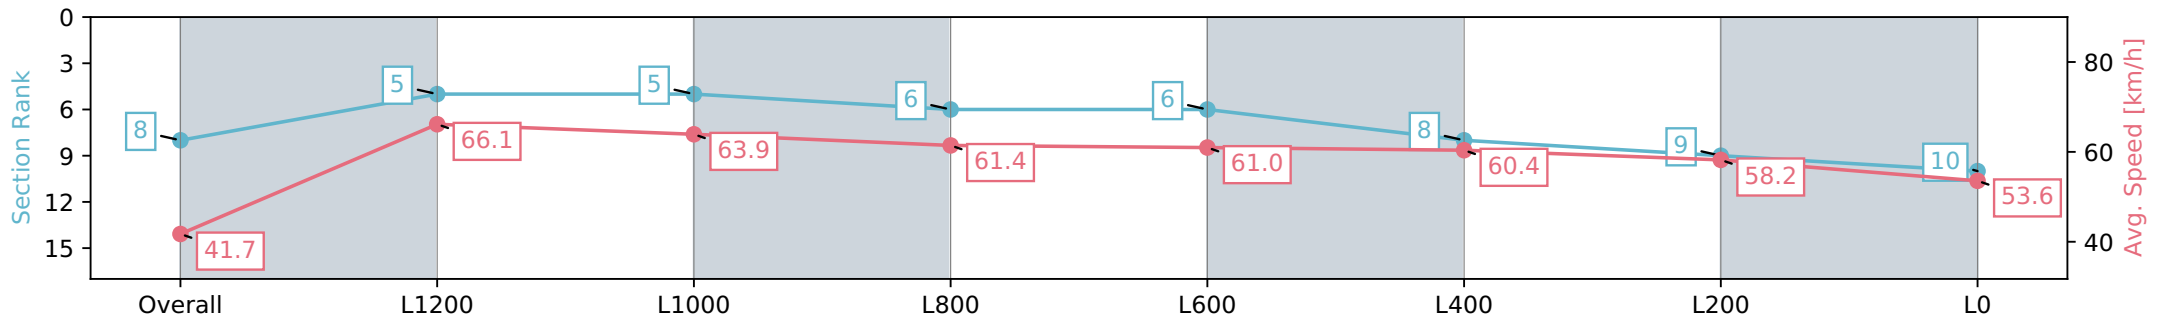

Horse/Jockey Name	FALAISE
Finish Rank	8
Fastest Section Time (Section)	0:08.60 (Overall)
Top Speed [km/h] (Section)	67.3 (L1400)
Race State	Finished

Gawler SA - Professional
Race 7: Coopers Brewery Australian Lager Benchmark 56
Handicap - 1500m

10 April 2024 - 4:51PM

Track Rating: Soft 5, Weather: Overcast, Rail Position: True

Section	Overall	L1200	L1000	L800	L600	L400	L200	L0
Section Times	1:32.70 [8] (0:08.60)	1:24.10 [5] (0:10.97)	1:13.13 [5] (0:11.26)	1:01.87 [6] (0:11.80)	0:50.07 [6] (0:12.05)	0:38.02 [8] (0:12.10)	0:25.92 [9] (0:12.52)	0:13.40 [10] (0:13.40)
Average Speed [km/h]	41.7	66.1	63.9	61.4	61.0	60.4	58.2	53.6
Top Speed [km/h]	63.7	67.3	66.5	64.3	61.7	61.7	58.9	56.1
Avg. Dist. to Rail [m]	6.9	3.7	1.5	2.1	3.1	3.3	5.2	6.6
Avg. Stride Freq. [Hz]	2.1	2.4	2.4	2.2	2.3	2.3	2.3	2.2
Avg. Stride Length [m]	5.5	7.5	7.5	7.5	7.3	7.1	7.0	6.7

- [ ] Ranking at each section and finish
- -:-:- No data available at this section
- NA No data available