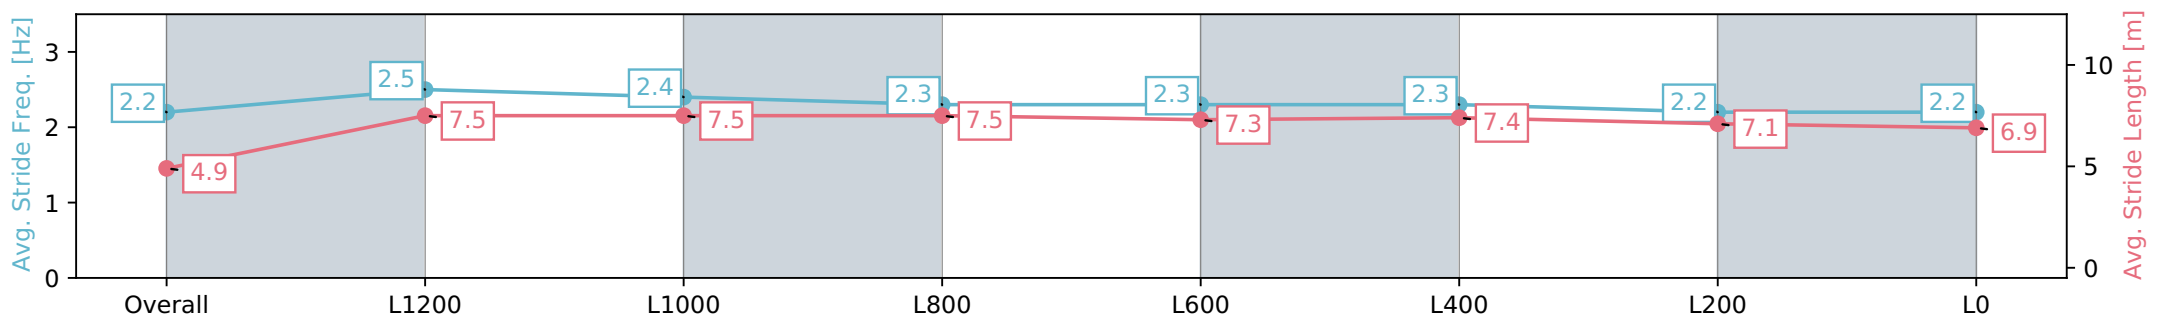

Gawler SA - Professional
 Race 7: Coopers Brewery Australian Lager Benchmark 56
 Handicap - 1500m
 10 April 2024 - 4:51PM
 Track Rating: Soft 5, Weather: Overcast, Rail Position: True

Section	Overall	L1200	L1000	L800	L600	L400	L200	L0
Section Times	1:32.45 [5] (0:08.89)	1:23.56 [11] (0:11.44)	1:12.12 [14] (0:11.37)	1:00.75 [14] (0:11.56)	0:49.19 [13] (0:11.91)	0:37.28 [12] (0:11.87)	0:25.41 [12] (0:12.44)	0:12.97 [11] (0:12.97)
Average Speed [km/h]	40.3	63.5	63.5	62.1	60.5	61.1	58.0	55.5
Top Speed [km/h]	59.4	64.6	64.3	63.7	62.3	61.6	59.6	56.4
Avg. Dist. to Rail [m]	11.3	5.1	0.3	0.2	0.7	1.5	1.6	2.1
Avg. Stride Freq. [Hz]	2.1	2.3	2.3	2.3	2.2	2.3	2.2	2.2
Avg. Stride Length [m]	5.3	7.7	7.8	7.7	7.4	7.5	7.3	6.9

Report Created: Wed 10 April 2024 17:52:28 GMT+10 (Note: Timing is based on positional data)

- [] Ranking at each section and finish
- :-:- No data available at this section
- NA No data available

Horse/Jockey Name	TWO TIMES TWICE
Finish Rank	6
Fastest Section Time (Section)	0:09.02 (Overall)
Top Speed [km/h] (Section)	68.6 (L1400)
Race State	Finished

Gawler SA - Professional
 Race 7: Coopers Brewery Australian Lager Benchmark 56
 Handicap - 1500m
 10 April 2024 - 4:51PM
 Track Rating: Soft 5, Weather: Overcast, Rail Position: True

Section	Overall	L1200	L1000	L800	L600	L400	L200	L0
Section Times	1:32.46 [6] (0:09.02)	1:23.44 [14] (0:10.78)	1:12.66 [9] (0:11.24)	1:01.42 [8] (0:11.82)	0:49.60 [8] (0:11.80)	0:37.80 [7] (0:11.96)	0:25.84 [6] (0:12.56)	0:13.27 [6] (0:13.27)
Average Speed [km/h]	40.1	66.7	63.6	61.0	60.5	60.2	57.6	54.2
Top Speed [km/h]	68.4	68.6	66.0	62.1	61.6	61.7	58.8	57.3
Avg. Dist. to Rail [m]	1.6	1.3	2.8	1.7	1.0	0.5	1.8	2.5
Avg. Stride Freq. [Hz]	2.2	2.5	2.4	2.3	2.3	2.3	2.2	2.2
Avg. Stride Length [m]	4.9	7.5	7.5	7.5	7.3	7.4	7.1	6.9