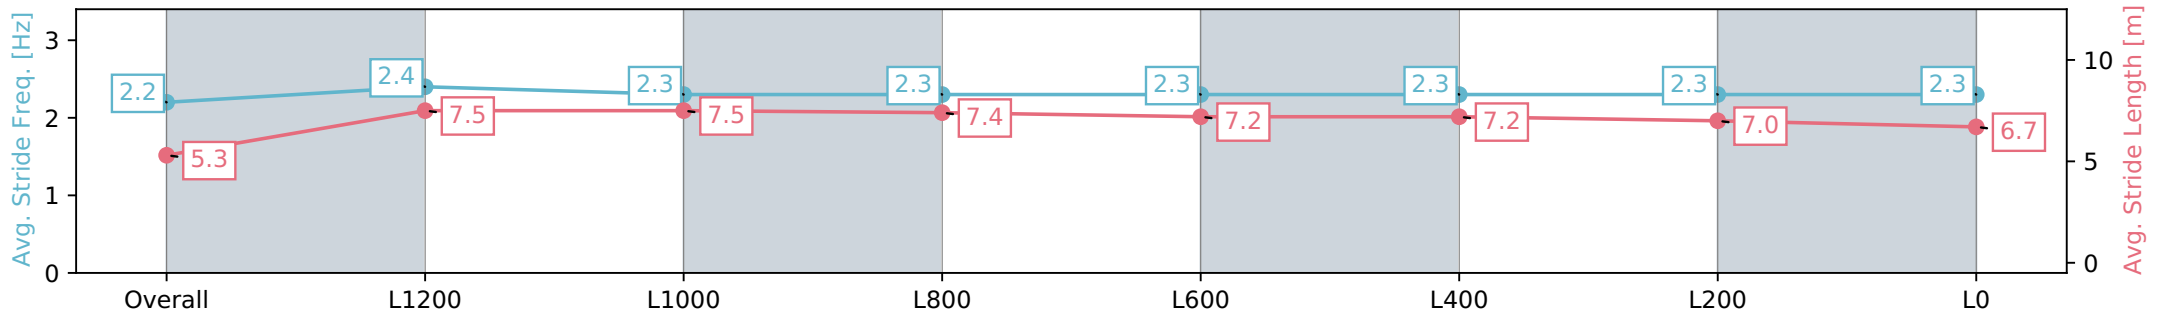

Horse/Jockey Name	ELECTRA BLUE
Finish Rank	12
Fastest Section Time (Section)	0:08.60 (Overall)
Top Speed [km/h] (Section)	66.1 (L1400)
Race State	Finished

Gawler SA - Professional
Race 7: Coopers Brewery Australian Lager Benchmark 56
Handicap - 1500m

10 April 2024 - 4:51PM

Track Rating: Soft 5, Weather: Overcast, Rail Position: True

Section	Overall	L1200	L1000	L800	L600	L400	L200	L0
Section Times	1:33.10 [12] (0:08.60)	1:24.50 [6] (0:11.32)	1:13.18 [10] (0:11.41)	1:01.77 [10] (0:11.88)	0:49.89 [12] (0:12.11)	0:37.78 [14] (0:12.06)	0:25.72 [14] (0:12.46)	0:13.26 [13] (0:13.26)
Average Speed [km/h]	41.8	64.2	63.1	60.9	60.4	60.6	58.5	54.1
Top Speed [km/h]	62.0	66.1	64.2	61.5	61.8	61.5	60.8	55.5
Avg. Dist. to Rail [m]	7.9	4.4	1.1	1.7	2.5	4.0	5.7	6.9
Avg. Stride Freq. [Hz]	2.2	2.4	2.3	2.3	2.3	2.3	2.3	2.3
Avg. Stride Length [m]	5.3	7.5	7.5	7.4	7.2	7.2	7.0	6.7

- [ ] Ranking at each section and finish
- -:-:- No data available at this section
- NA No data available