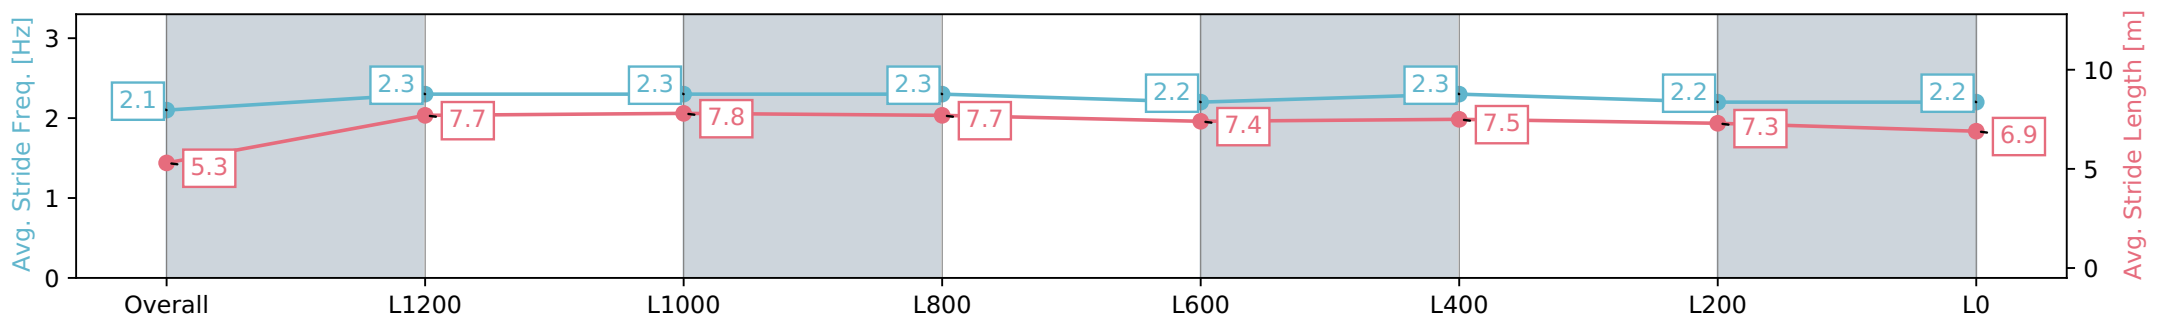

Gawler SA - Professional
 Race 7: Coopers Brewery Australian Lager Benchmark 56
 Handicap - 1500m
 10 April 2024 - 4:51PM
 Track Rating: Soft 5, Weather: Overcast, Rail Position: True

Section	Overall	L1200	L1000	L800	L600	L400	L200	L0
Section Times	1:32.35 [4] (0:08.44)	1:23.91 [3] (0:11.08)	1:12.83 [4] (0:11.15)	1:01.68 [4] (0:11.75)	0:49.93 [4] (0:11.88)	0:38.05 [4] (0:11.93)	0:26.12 [3] (0:12.60)	0:13.52 [3] (0:13.52)
Average Speed [km/h]	42.7	65.2	64.5	61.2	60.7	60.4	57.4	53.2
Top Speed [km/h]	63.3	66.8	66.9	62.9	62.1	62.1	59.2	54.7
Avg. Dist. to Rail [m]	3.5	1.6	0.6	0.3	0.5	0.9	1.6	2.5
Avg. Stride Freq. [Hz]	2.2	2.4	2.4	2.3	2.3	2.3	2.3	2.2
Avg. Stride Length [m]	5.3	7.4	7.5	7.4	7.3	7.3	7.1	6.7

Gawler SA - Professional
 Race 7: Coopers Brewery Australian Lager Benchmark 56
 Handicap - 1500m
 10 April 2024 - 4:51PM
 Track Rating: Soft 5, Weather: Overcast, Rail Position: True

Section	Overall	L1200	L1000	L800	L600	L400	L200	L0
Section Times	1:32.45 [5] (0:08.89)	1:23.56 [11] (0:11.44)	1:12.12 [14] (0:11.37)	1:00.75 [14] (0:11.56)	0:49.19 [13] (0:11.91)	0:37.28 [12] (0:11.87)	0:25.41 [12] (0:12.44)	0:12.97 [11] (0:12.97)
Average Speed [km/h]	40.3	63.5	63.5	62.1	60.5	61.1	58.0	55.5
Top Speed [km/h]	59.4	64.6	64.3	63.7	62.3	61.6	59.6	56.4
Avg. Dist. to Rail [m]	11.3	5.1	0.3	0.2	0.7	1.5	1.6	2.1
Avg. Stride Freq. [Hz]	2.1	2.3	2.3	2.3	2.2	2.3	2.2	2.2
Avg. Stride Length [m]	5.3	7.7	7.8	7.7	7.4	7.5	7.3	6.9