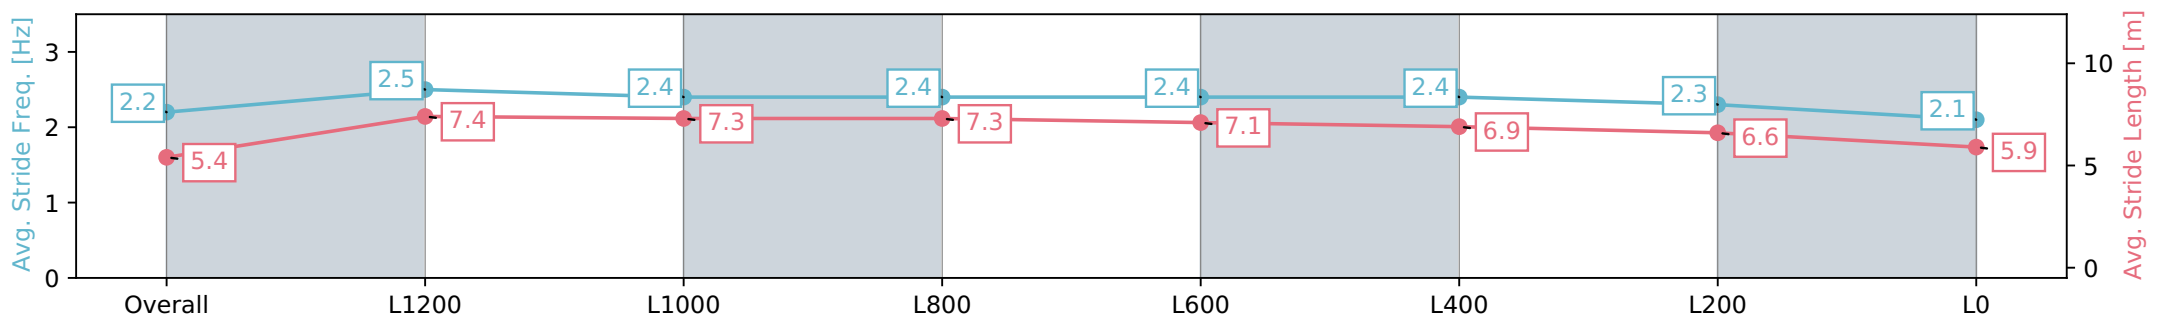

Horse/Jockey Name	TERAMBI
Finish Rank	14
Fastest Section Time (Section)	0:08.52 (Overall)
Top Speed [km/h] (Section)	68.3 (L1400)
Race State	Finished

Gawler SA - Professional
Race 7: Coopers Brewery Australian Lager Benchmark 56
Handicap - 1500m
10 April 2024 - 4:51PM
Track Rating: Soft 5, Weather: Overcast, Rail Position: True

Section	Overall	L1200	L1000	L800	L600	L400	L200	L0
Section Times	1:36.12 [14] (0:08.52)	1:27.60 [4] (0:10.76)	1:16.84 [3] (0:11.30)	1:05.54 [3] (0:11.76)	0:53.78 [3] (0:11.84)	0:41.94 [2] (0:12.27)	0:29.67 [5] (0:13.57)	0:16.09 [14] (0:16.09)
Average Speed [km/h]	42.6	67.3	63.7	61.4	61.5	59.4	53.6	44.7
Top Speed [km/h]	64.7	68.3	66.1	62.7	62.3	61.6	56.7	49.2
Avg. Dist. to Rail [m]	12.9	5.3	0.7	1.5	1.5	3.1	5.1	6.2
Avg. Stride Freq. [Hz]	2.2	2.5	2.4	2.4	2.4	2.4	2.3	2.1
Avg. Stride Length [m]	5.4	7.4	7.3	7.3	7.1	6.9	6.6	5.9

Report Created: Wed 10 April 2024 17:52:57 GMT+10 (Note: Timing is based on positional data)

[ ] Ranking at each section and finish
-:-:- No data available at this section
NA No data available