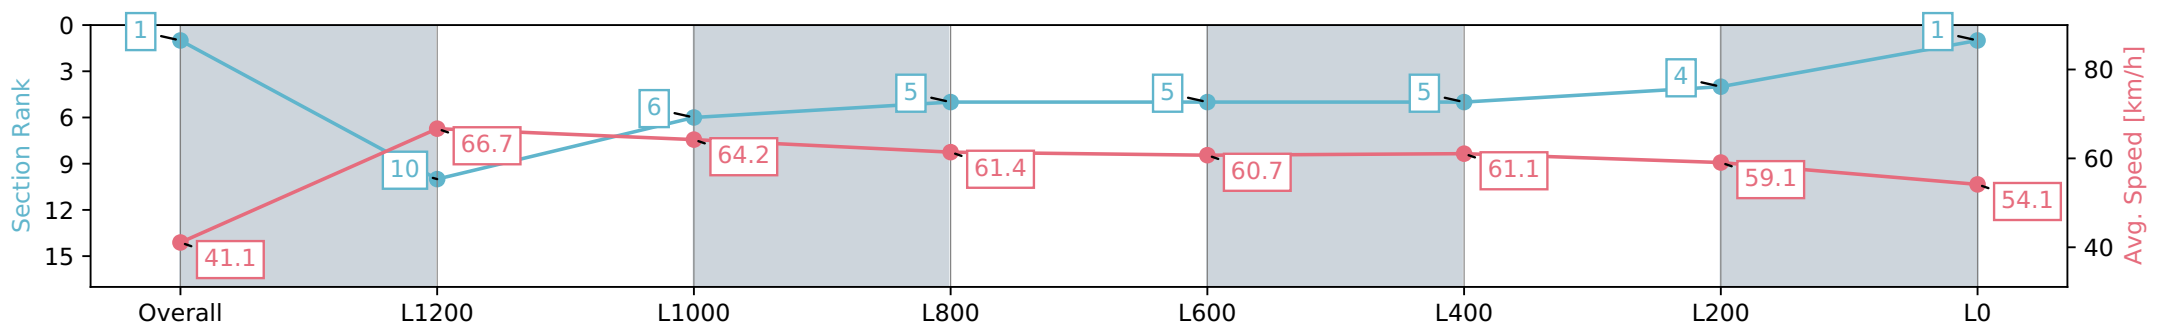

Section	Overall	L1200	L1000	L800	L600	L400	L200	L0
Section Times	1:31.89 [1] (0:08.83)	1:23.06 [10] (0:10.77)	1:12.29 [6] (0:11.20)	1:01.09 [5] (0:11.73)	0:49.36 [5] (0:11.86)	0:37.50 [5] (0:11.94)	0:25.56 [4] (0:12.23)	0:13.33 [1] (0:13.33)
Average Speed [km/h]	41.1	66.7	64.2	61.4	60.7	61.1	59.1	54.1
Top Speed [km/h]	65.7	68.0	66.8	62.4	61.7	62.3	61.1	56.5
Avg. Dist. to Rail [m]	3.5	1.1	1.8	0.9	0.8	2.5	3.8	5.6
Avg. Stride Freq. [Hz]	2.2	2.5	2.4	2.3	2.4	2.4	2.4	2.3
Avg. Stride Length [m]	5.1	7.4	7.4	7.4	7.1	7.2	6.9	6.5