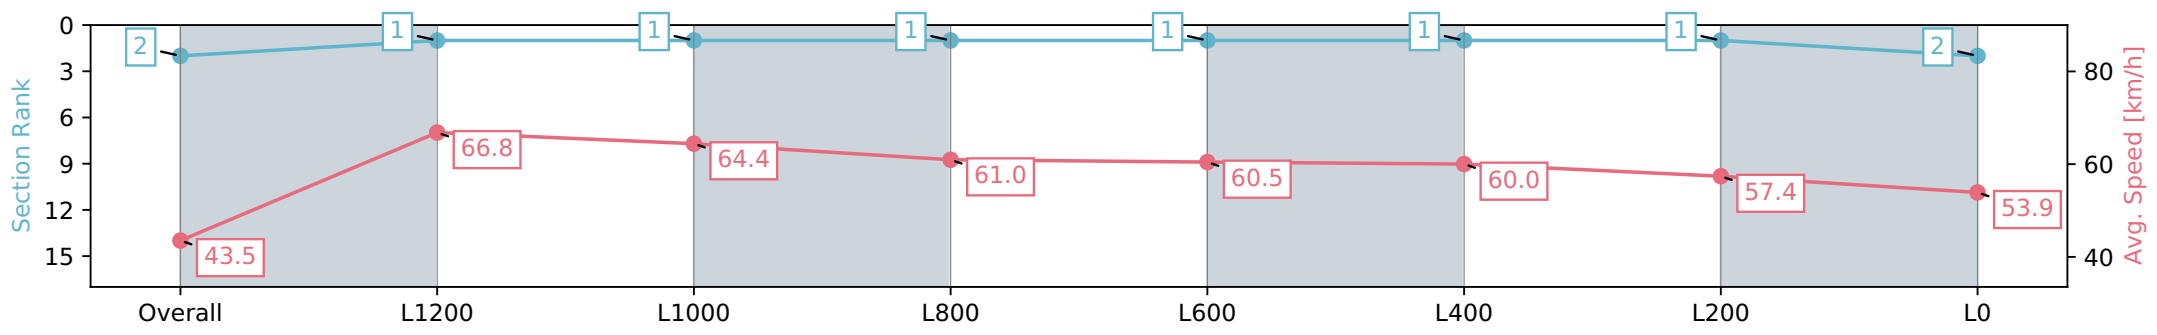

Section	Overall	L1200	L1000	L800	L600	L400	L200	L0
Section Times	1:31.89 [1] (0:08.83)	1:23.06 [10] (0:10.77)	1:12.29 [6] (0:11.20)	1:01.09 [5] (0:11.73)	0:49.36 [5] (0:11.86)	0:37.50 [5] (0:11.94)	0:25.56 [4] (0:12.23)	0:13.33 [1] (0:13.33)
Average Speed [km/h]	41.1	66.7	64.2	61.4	60.7	61.1	59.1	54.1
Top Speed [km/h]	65.7	68.0	66.8	62.4	61.7	62.3	61.1	56.5
Avg. Dist. to Rail [m]	3.5	1.1	1.8	0.9	0.8	2.5	3.8	5.6
Avg. Stride Freq. [Hz]	2.2	2.5	2.4	2.3	2.4	2.4	2.4	2.3
Avg. Stride Length [m]	5.1	7.4	7.4	7.4	7.1	7.2	6.9	6.5

Gawler SA - Professional
Race 7: Coopers Brewery Australian Lager Benchmark 56
Handicap - 1500m
10 April 2024 - 4:51PM
Track Rating: Soft 5, Weather: Overcast, Rail Position: True

Section	Overall	L1200	L1000	L800	L600	L400	L200	L0
Section Times	1:32.01 [2] (0:08.28)	1:23.72 [1] (0:10.78)	1:12.94 [1] (0:11.18)	1:01.76 [1] (0:11.85)	0:49.91 [1] (0:11.96)	0:37.95 [1] (0:12.01)	0:25.94 [1] (0:12.56)	0:13.38 [2] (0:13.38)
Average Speed [km/h]	43.5	66.8	64.4	61.0	60.5	60.0	57.4	53.9
Top Speed [km/h]	64.2	69.5	65.5	62.4	61.0	60.6	58.8	55.3
Avg. Dist. to Rail [m]	5.6	2.2	0.4	0.9	0.8	0.5	1.0	3.7
Avg. Stride Freq. [Hz]	2.3	2.5	2.4	2.3	2.3	2.3	2.3	2.2
Avg. Stride Length [m]	5.3	7.4	7.5	7.4	7.3	7.2	7.1	6.7