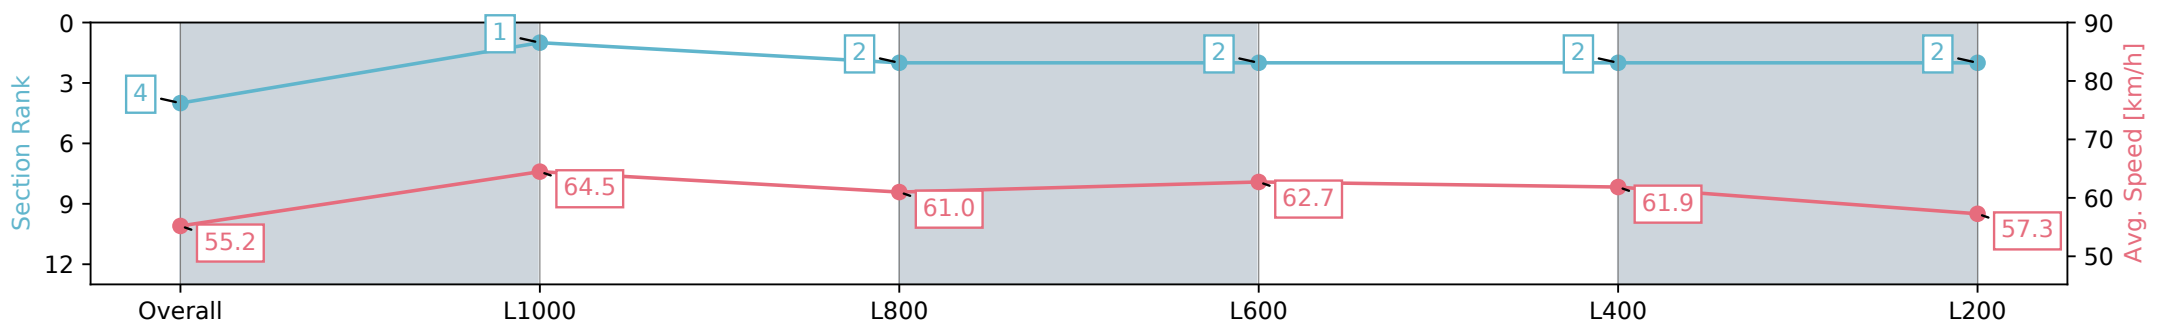

Gawler SA - Professional
 Race 5: LJ Hooker Property Specialists - 0m
 10 April 2024 - 3:45PM
 Track Rating: Soft 5, Weather: Overcast, Rail Position: True

Section	Overall	L1000	L800	L600	L400	L200
Section Times	1:12.86 [4] (0:11.61)	1:01.25 [1] (0:11.56)	0:49.68 [2] (0:11.89)	0:37.79 [2] (0:11.23)	0:26.56 [2] (0:14.01)	0:12.55 [2] (0:12.55)
Average Speed [km/h]	55.2	64.5	61.0	62.7	61.9	57.3
Top Speed [km/h]	61.9	65.8	64.9	63.2	63.6	62.6
Avg. Dist. to Rail [m]	1.2	0.7	1.1	0.8	0.3	0.6
Avg. Stride Freq. [Hz]	2.4	2.4	2.3	2.3	2.4	2.3
Avg. Stride Length [m]	6.4	7.5	7.4	7.5	7.2	6.9