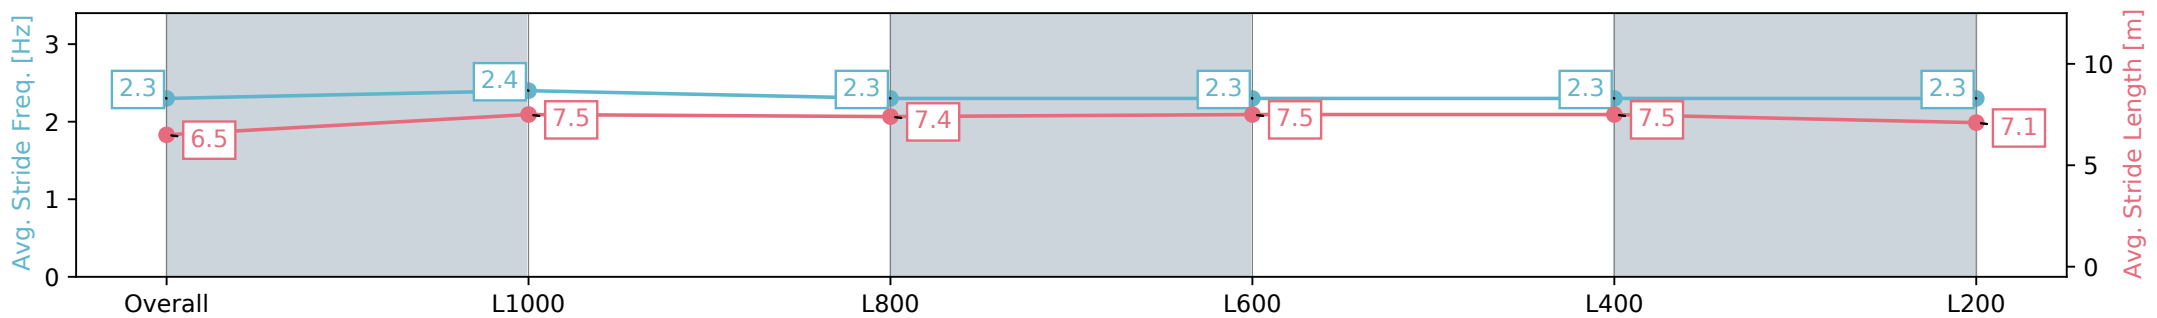

Gawler SA - Professional
 Race 5: LJ Hooker Property Specialists - 0m
 10 April 2024 - 3:45PM
 Track Rating: Soft 5, Weather: Overcast, Rail Position: True

Section	Overall	L1000	L800	L600	L400	L200
Section Times	1:12.95 [7] (0:11.72)	1:01.23 [4] (0:11.52)	0:49.71 [4] (0:11.77)	0:37.94 [4] (0:11.33)	0:26.61 [5] (0:14.20)	0:12.41 [7] (0:12.41)
Average Speed [km/h]	55.2	64.0	62.1	63.0	62.4	58.0
Top Speed [km/h]	61.4	64.6	64.5	64.2	64.1	62.6
Avg. Dist. to Rail [m]	5.5	2.4	1.7	3.3	7.1	10.1
Avg. Stride Freq. [Hz]	2.3	2.4	2.4	2.4	2.4	2.4
Avg. Stride Length [m]	6.6	7.5	7.3	7.3	7.2	6.7

- [] Ranking at each section and finish
- :-:- No data available at this section
- NA No data available

Horse/Jockey Name	NOT A SINGLE BID
Finish Rank	8
Fastest Section Time (Section)	0:11.37 (L600)
Top Speed [km/h] (Section)	64.8 (L1000)
Race State	Finished

Gawler SA - Professional
 Race 5: LJ Hooker Property Specialists - 0m
 10 April 2024 - 3:45PM
 Track Rating: Soft 5, Weather: Overcast, Rail Position: True

Section	Overall	L1000	L800	L600	L400	L200
Section Times	1:13.02 [8] (0:11.49)	1:01.53 [9] (0:11.48)	0:50.05 [10] (0:11.62)	0:38.43 [9] (0:11.37)	0:27.06 [10] (0:14.87)	0:12.19 [8] (0:12.19)
Average Speed [km/h]	52.7	63.4	62.7	62.9	62.9	59.2
Top Speed [km/h]	60.3	64.8	64.1	63.6	64.6	63.5
Avg. Dist. to Rail [m]	4.5	1.0	1.3	0.5	2.3	1.6
Avg. Stride Freq. [Hz]	2.3	2.4	2.3	2.3	2.3	2.3
Avg. Stride Length [m]	6.5	7.5	7.4	7.5	7.5	7.1