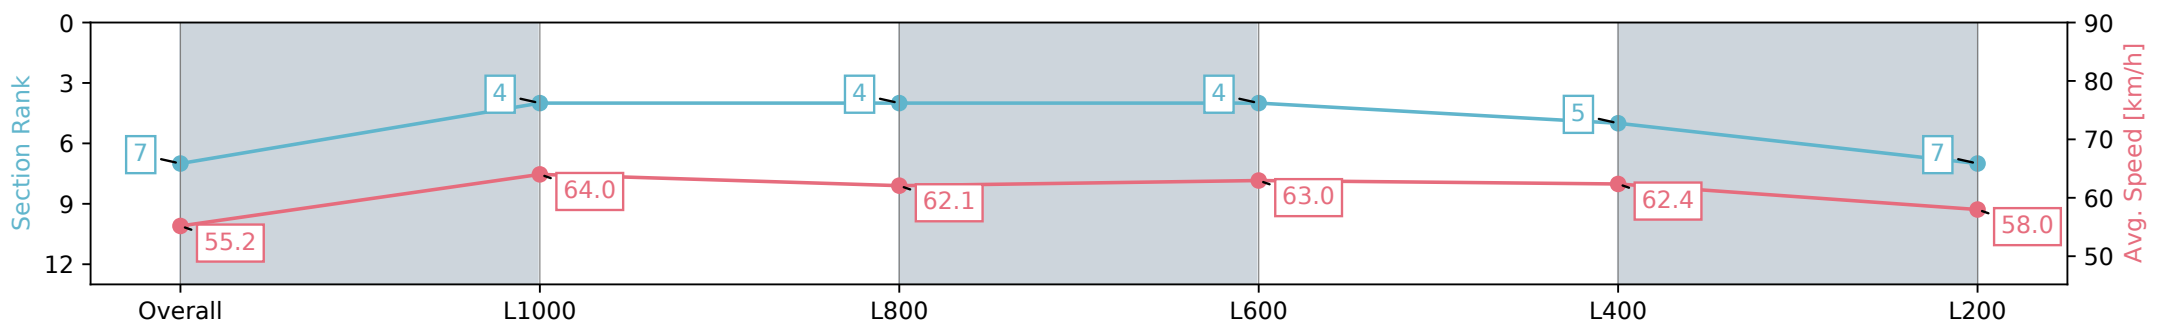

Report Created: Wed 10 April 2024 18:38:20 GMT+10 (Note: Timing is based on positional data)

- [] Ranking at each section and finish
- :-:- No data available at this section
- NA No data available

Horse/Jockey Name	CORK HARBOUR
Finish Rank	7
Fastest Section Time (Section)	0:11.33 (L600)
Top Speed [km/h] (Section)	64.6 (L1000)
Race State	Finished

Gawler SA - Professional
 Race 5: LJ Hooker Property Specialists - 0m
 10 April 2024 - 3:45PM
 Track Rating: Soft 5, Weather: Overcast, Rail Position: True

Section	Overall	L1000	L800	L600	L400	L200
Section Times	1:12.95 [7] (0:11.72)	1:01.23 [4] (0:11.52)	0:49.71 [4] (0:11.77)	0:37.94 [4] (0:11.33)	0:26.61 [5] (0:14.20)	0:12.41 [7] (0:12.41)
Average Speed [km/h]	55.2	64.0	62.1	63.0	62.4	58.0
Top Speed [km/h]	61.4	64.6	64.5	64.2	64.1	62.6
Avg. Dist. to Rail [m]	5.5	2.4	1.7	3.3	7.1	10.1
Avg. Stride Freq. [Hz]	2.3	2.4	2.4	2.4	2.4	2.4
Avg. Stride Length [m]	6.6	7.5	7.3	7.3	7.2	6.7