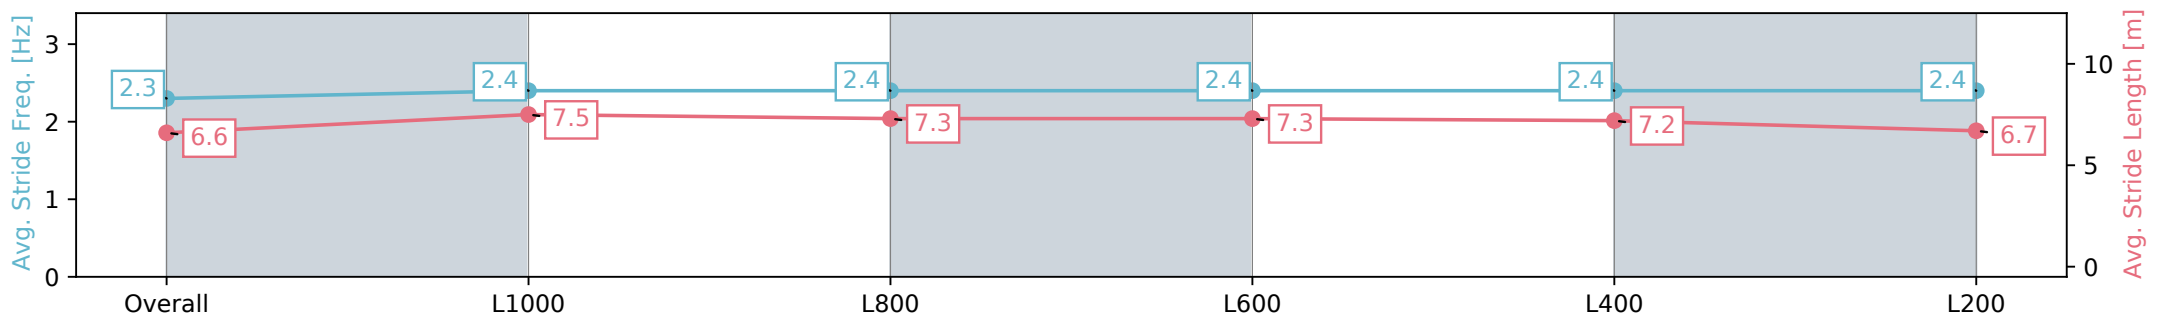

Gawler SA - Professional
 Race 5: LJ Hooker Property Specialists - 0m
 10 April 2024 - 3:45PM
 Track Rating: Soft 5, Weather: Overcast, Rail Position: True

Section	Overall	L1000	L800	L600	L400	L200
Section Times	1:12.94 [6] (0:11.75)	1:01.19 [3] (0:11.60)	0:49.59 [3] (0:11.78)	0:37.81 [3] (0:11.26)	0:26.55 [3] (0:14.09)	0:12.46 [6] (0:12.46)
Average Speed [km/h]	55.5	64.3	62.0	62.8	61.9	58.1
Top Speed [km/h]	61.6	65.5	64.6	63.5	63.6	62.5
Avg. Dist. to Rail [m]	2.2	1.3	2.4	2.8	5.3	7.0
Avg. Stride Freq. [Hz]	2.3	2.3	2.2	2.3	2.3	2.2
Avg. Stride Length [m]	6.7	7.8	7.8	7.8	7.5	7.3

Report Created: Wed 10 April 2024 18:38:20 GMT+10 (Note: Timing is based on positional data)

- [] Ranking at each section and finish
- :-:- No data available at this section
- NA No data available

Horse/Jockey Name	CORK HARBOUR
Finish Rank	7
Fastest Section Time (Section)	0:11.33 (L600)
Top Speed [km/h] (Section)	64.6 (L1000)
Race State	Finished

Gawler SA - Professional
 Race 5: LJ Hooker Property Specialists - 0m
 10 April 2024 - 3:45PM
 Track Rating: Soft 5, Weather: Overcast, Rail Position: True

Section	Overall	L1000	L800	L600	L400	L200
Section Times	1:12.95 [7] (0:11.72)	1:01.23 [4] (0:11.52)	0:49.71 [4] (0:11.77)	0:37.94 [4] (0:11.33)	0:26.61 [5] (0:14.20)	0:12.41 [7] (0:12.41)
Average Speed [km/h]	55.2	64.0	62.1	63.0	62.4	58.0
Top Speed [km/h]	61.4	64.6	64.5	64.2	64.1	62.6
Avg. Dist. to Rail [m]	5.5	2.4	1.7	3.3	7.1	10.1
Avg. Stride Freq. [Hz]	2.3	2.4	2.4	2.4	2.4	2.4
Avg. Stride Length [m]	6.6	7.5	7.3	7.3	7.2	6.7