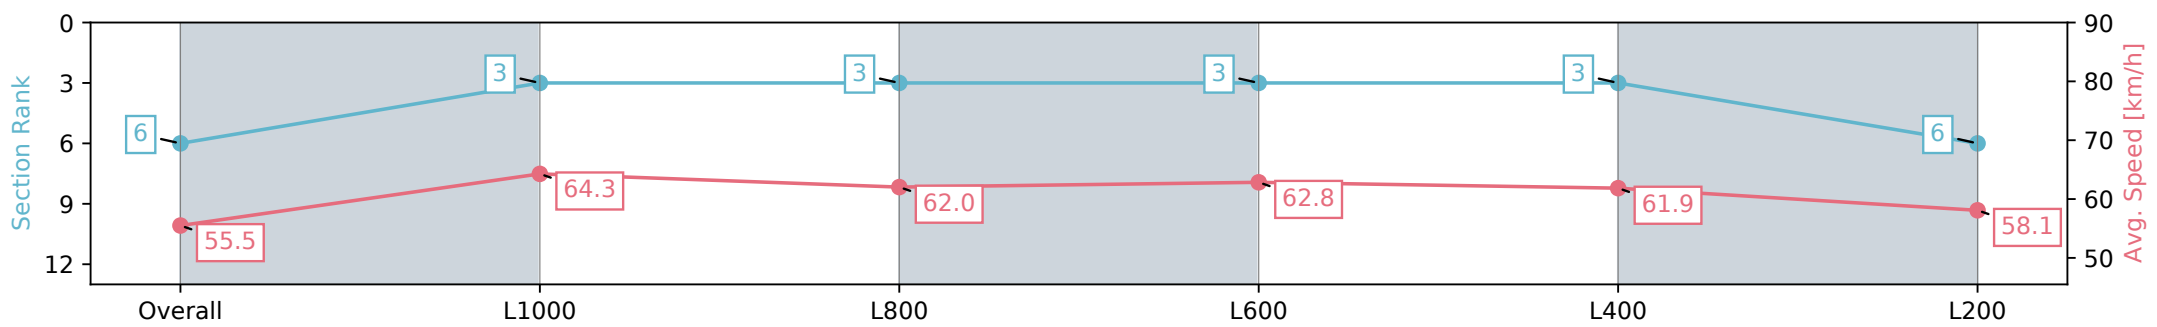

- [] Ranking at each section and finish
- :-:- No data available at this section
- NA No data available

Horse/Jockey Name	LEON'S SHOUT
Finish Rank	6
Fastest Section Time (Section)	0:11.26 (L600)
Top Speed [km/h] (Section)	65.5 (L1000)
Race State	Finished

Gawler SA - Professional
 Race 5: LJ Hooker Property Specialists - 0m
 10 April 2024 - 3:45PM
 Track Rating: Soft 5, Weather: Overcast, Rail Position: True

Section	Overall	L1000	L800	L600	L400	L200
Section Times	1:12.94 [6] (0:11.75)	1:01.19 [3] (0:11.60)	0:49.59 [3] (0:11.78)	0:37.81 [3] (0:11.26)	0:26.55 [3] (0:14.09)	0:12.46 [6] (0:12.46)
Average Speed [km/h]	55.5	64.3	62.0	62.8	61.9	58.1
Top Speed [km/h]	61.6	65.5	64.6	63.5	63.6	62.5
Avg. Dist. to Rail [m]	2.2	1.3	2.4	2.8	5.3	7.0
Avg. Stride Freq. [Hz]	2.3	2.3	2.2	2.3	2.3	2.2
Avg. Stride Length [m]	6.7	7.8	7.8	7.8	7.5	7.3