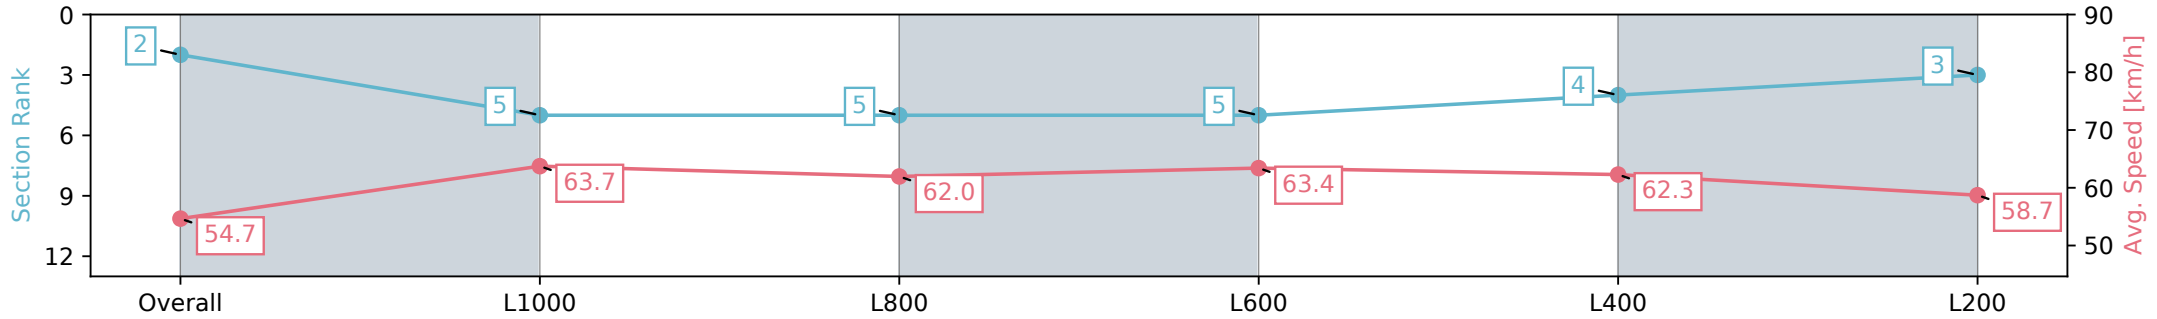

Section	Overall	L1000	L800	L600	L400	L200
Section Times	1:12.67 [1] (0:11.60)	1:01.07 [2] (0:11.71)	0:49.36 [1] (0:11.80)	0:37.56 [1] (0:11.13)	0:26.43 [1] (0:14.02)	0:12.41 [1] (0:12.41)
Average Speed [km/h]	56.3	64.8	61.9	61.9	62.4	58.3
Top Speed [km/h]	62.5	66.2	65.7	63.3	63.2	63.0
Avg. Dist. to Rail [m]	4.5	3.0	1.9	1.4	3.2	7.4
Avg. Stride Freq. [Hz]	2.4	2.5	2.4	2.4	2.4	2.4
Avg. Stride Length [m]	6.4	7.3	7.2	7.2	7.1	6.8

- [] Ranking at each section and finish
- :-:- No data available at this section
- NA No data available

Horse/Jockey Name	BRAZANO
Finish Rank	2
Fastest Section Time (Section)	0:11.32 (L600)
Top Speed [km/h] (Section)	64.7 (L1000)
Race State	Finished

Gawler SA - Professional
 Race 5: LJ Hooker Property Specialists - 0m
 10 April 2024 - 3:45PM
 Track Rating: Soft 5, Weather: Overcast, Rail Position: True

Section	Overall	L1000	L800	L600	L400	L200
Section Times	1:12.67 [2] (0:11.47)	1:01.20 [5] (0:11.47)	0:49.73 [5] (0:11.72)	0:38.01 [5] (0:11.32)	0:26.69 [4] (0:14.35)	0:12.34 [3] (0:12.34)
Average Speed [km/h]	54.7	63.7	62.0	63.4	62.3	58.7
Top Speed [km/h]	60.6	64.7	64.4	63.8	64.0	63.6
Avg. Dist. to Rail [m]	3.1	1.1	0.9	0.8	2.0	3.1
Avg. Stride Freq. [Hz]	2.4	2.4	2.4	2.4	2.4	2.3
Avg. Stride Length [m]	6.4	7.3	7.2	7.4	7.2	7.0