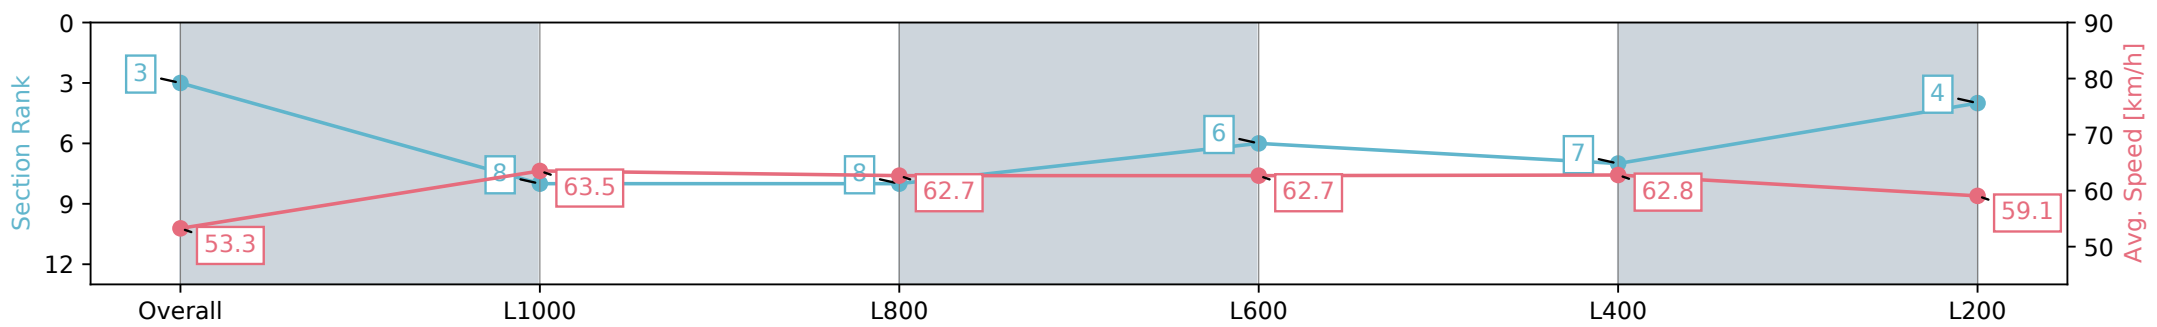

Gawler SA - Professional
 Race 5: LJ Hooker Property Specialists - 0m
 10 April 2024 - 3:45PM
 Track Rating: Soft 5, Weather: Overcast, Rail Position: True

Section	Overall	L1000	L800	L600	L400	L200
Section Times	1:12.74 [3] (0:11.45)	1:01.29 [8] (0:11.47)	0:49.82 [8] (0:11.62)	0:38.20 [6] (0:11.28)	0:26.92 [7] (0:14.69)	0:12.23 [4] (0:12.23)
Average Speed [km/h]	53.3	63.5	62.7	62.7	62.8	59.1
Top Speed [km/h]	62.1	64.8	64.5	63.5	64.3	63.4
Avg. Dist. to Rail [m]	3.6	0.3	0.3	0.5	0.9	2.4
Avg. Stride Freq. [Hz]	2.3	2.3	2.2	2.2	2.2	2.2
Avg. Stride Length [m]	6.5	7.8	7.8	7.9	7.8	7.3