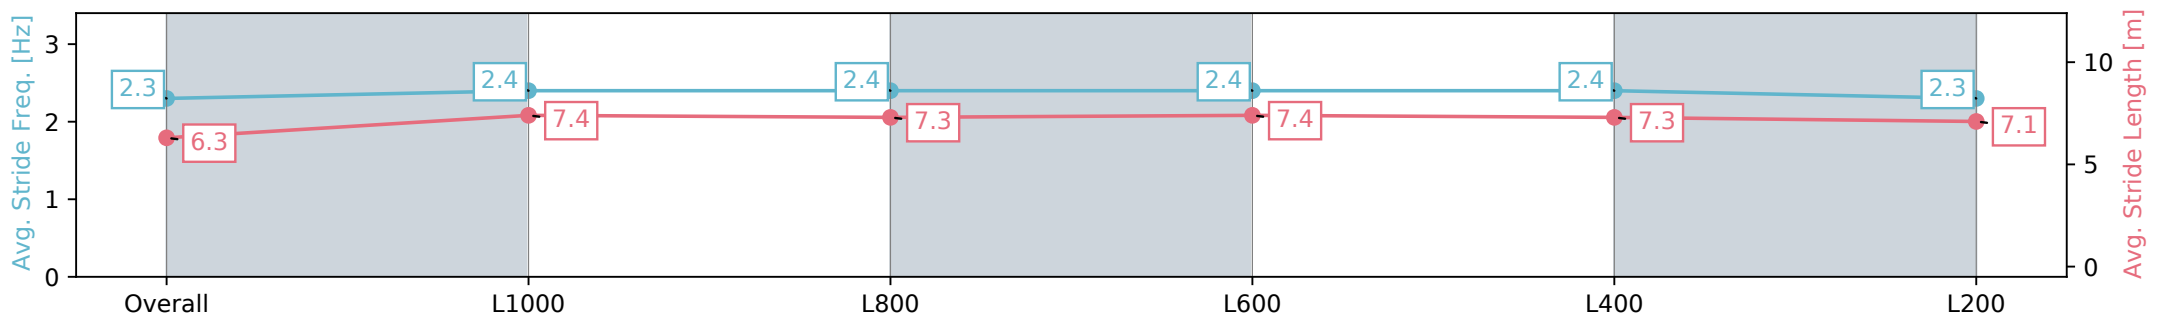

- [] Ranking at each section and finish
- :-:- No data available at this section
- NA No data available

Horse/Jockey Name	JAMROCK
Finish Rank	5
Fastest Section Time (Section)	0:11.16 (L600)
Top Speed [km/h] (Section)	65.3 (L1000)
Race State	Finished

Gawler SA - Professional
 Race 5: LJ Hooker Property Specialists - 0m
 10 April 2024 - 3:45PM
 Track Rating: Soft 5, Weather: Overcast, Rail Position: True

Section	Overall	L1000	L800	L600	L400	L200
Section Times	1:12.90 [5] (0:11.65)	1:01.25 [10] (0:11.45)	0:49.80 [9] (0:11.67)	0:38.13 [8] (0:11.16)	0:26.97 [8] (0:14.91)	0:12.06 [9] (0:12.06)
Average Speed [km/h]	52.6	64.4	62.3	63.6	62.0	59.7
Top Speed [km/h]	59.8	65.3	65.1	64.1	64.4	62.8
Avg. Dist. to Rail [m]	6.1	1.2	1.4	2.0	4.1	3.5
Avg. Stride Freq. [Hz]	2.3	2.4	2.4	2.4	2.4	2.3
Avg. Stride Length [m]	6.3	7.4	7.3	7.4	7.3	7.1