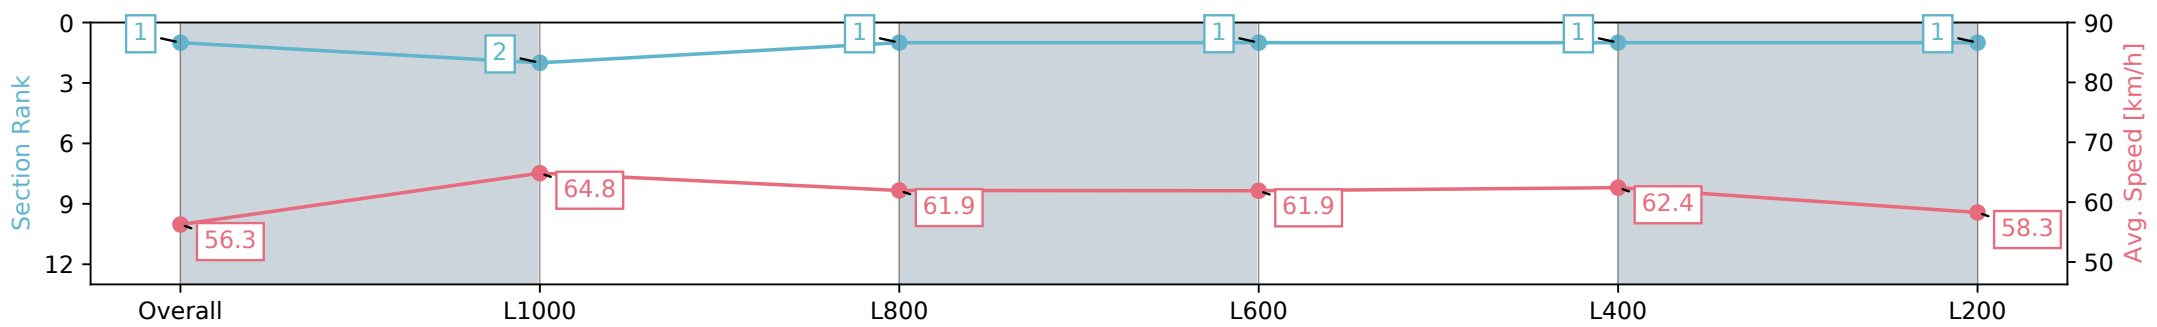

Section	Overall	L1000	L800	L600	L400	L200
Section Times	1:12.67 [1] (0:11.60)	1:01.07 [2] (0:11.71)	0:49.36 [1] (0:11.80)	0:37.56 [1] (0:11.13)	0:26.43 [1] (0:14.02)	0:12.41 [1] (0:12.41)
Average Speed [km/h]	56.3	64.8	61.9	61.9	62.4	58.3
Top Speed [km/h]	62.5	66.2	65.7	63.3	63.2	63.0
Avg. Dist. to Rail [m]	4.5	3.0	1.9	1.4	3.2	7.4
Avg. Stride Freq. [Hz]	2.4	2.5	2.4	2.4	2.4	2.4
Avg. Stride Length [m]	6.4	7.3	7.2	7.2	7.1	6.8