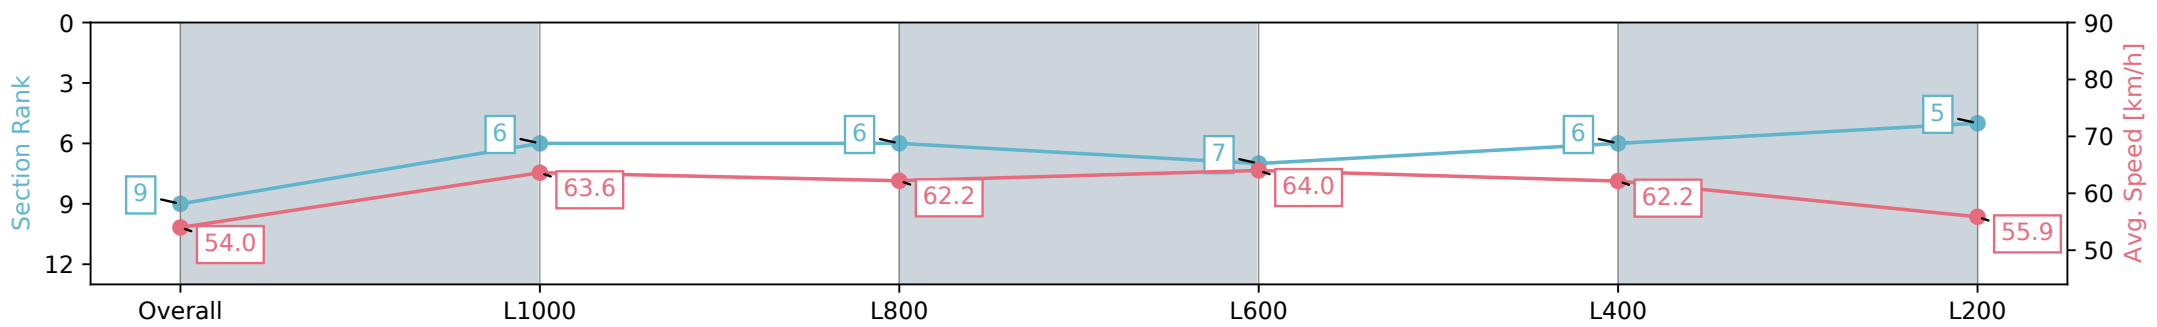

Gawler SA - Professional
 Race 5: LJ Hooker Property Specialists - 0m
 10 April 2024 - 3:45PM
 Track Rating: Soft 5, Weather: Overcast, Rail Position: True

Section	Overall	L1000	L800	L600	L400	L200
Section Times	1:13.02 [8] (0:11.49)	1:01.53 [9] (0:11.48)	0:50.05 [10] (0:11.62)	0:38.43 [9] (0:11.37)	0:27.06 [10] (0:14.87)	0:12.19 [8] (0:12.19)
Average Speed [km/h]	52.7	63.4	62.7	62.9	62.9	59.2
Top Speed [km/h]	60.3	64.8	64.1	63.6	64.6	63.5
Avg. Dist. to Rail [m]	4.5	1.0	1.3	0.5	2.3	1.6
Avg. Stride Freq. [Hz]	2.3	2.4	2.3	2.3	2.3	2.3
Avg. Stride Length [m]	6.5	7.5	7.4	7.5	7.5	7.1

- [] Ranking at each section and finish
- :-:- No data available at this section
- NA No data available

Horse/Jockey Name	BEERZ WITH CLINT
Finish Rank	9
Fastest Section Time (Section)	0:11.27 (L600)
Top Speed [km/h] (Section)	65.2 (L400)
Race State	Finished

Gawler SA - Professional
 Race 5: LJ Hooker Property Specialists - 0m
 10 April 2024 - 3:45PM
 Track Rating: Soft 5, Weather: Overcast, Rail Position: True

Section	Overall	L1000	L800	L600	L400	L200
Section Times	1:13.41 [9] (0:11.65)	1:01.76 [6] (0:11.30)	0:50.46 [6] (0:11.78)	0:38.68 [7] (0:11.27)	0:27.41 [6] (0:14.51)	0:12.90 [5] (0:12.90)
Average Speed [km/h]	54.0	63.6	62.2	64.0	62.2	55.9
Top Speed [km/h]	60.2	65.1	64.8	65.0	65.2	62.6
Avg. Dist. to Rail [m]	5.1	2.2	2.2	1.7	3.3	3.9
Avg. Stride Freq. [Hz]	2.3	2.4	2.4	2.4	2.4	2.3
Avg. Stride Length [m]	6.4	7.3	7.3	7.5	7.3	6.9