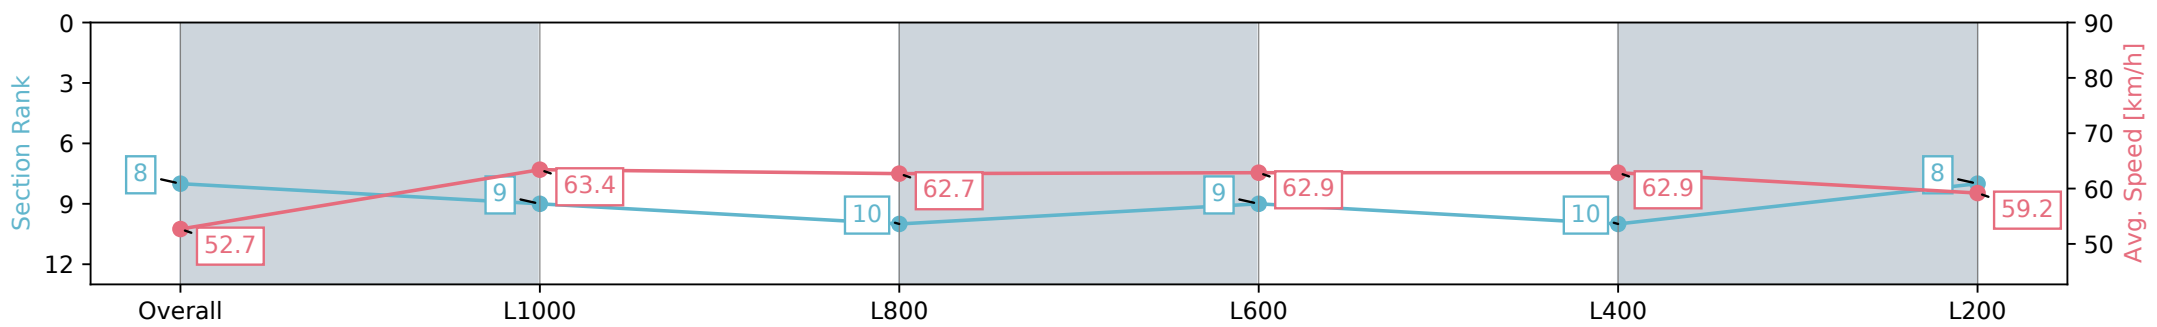

- [] Ranking at each section and finish
- :-:- No data available at this section
- NA No data available

Horse/Jockey Name	NOT A SINGLE BID
Finish Rank	8
Fastest Section Time (Section)	0:11.37 (L600)
Top Speed [km/h] (Section)	64.8 (L1000)
Race State	Finished

Gawler SA - Professional
 Race 5: LJ Hooker Property Specialists - 0m
 10 April 2024 - 3:45PM
 Track Rating: Soft 5, Weather: Overcast, Rail Position: True

Section	Overall	L1000	L800	L600	L400	L200
Section Times	1:13.02 [8] (0:11.49)	1:01.53 [9] (0:11.48)	0:50.05 [10] (0:11.62)	0:38.43 [9] (0:11.37)	0:27.06 [10] (0:14.87)	0:12.19 [8] (0:12.19)
Average Speed [km/h]	52.7	63.4	62.7	62.9	62.9	59.2
Top Speed [km/h]	60.3	64.8	64.1	63.6	64.6	63.5
Avg. Dist. to Rail [m]	4.5	1.0	1.3	0.5	2.3	1.6
Avg. Stride Freq. [Hz]	2.3	2.4	2.3	2.3	2.3	2.3
Avg. Stride Length [m]	6.5	7.5	7.4	7.5	7.5	7.1