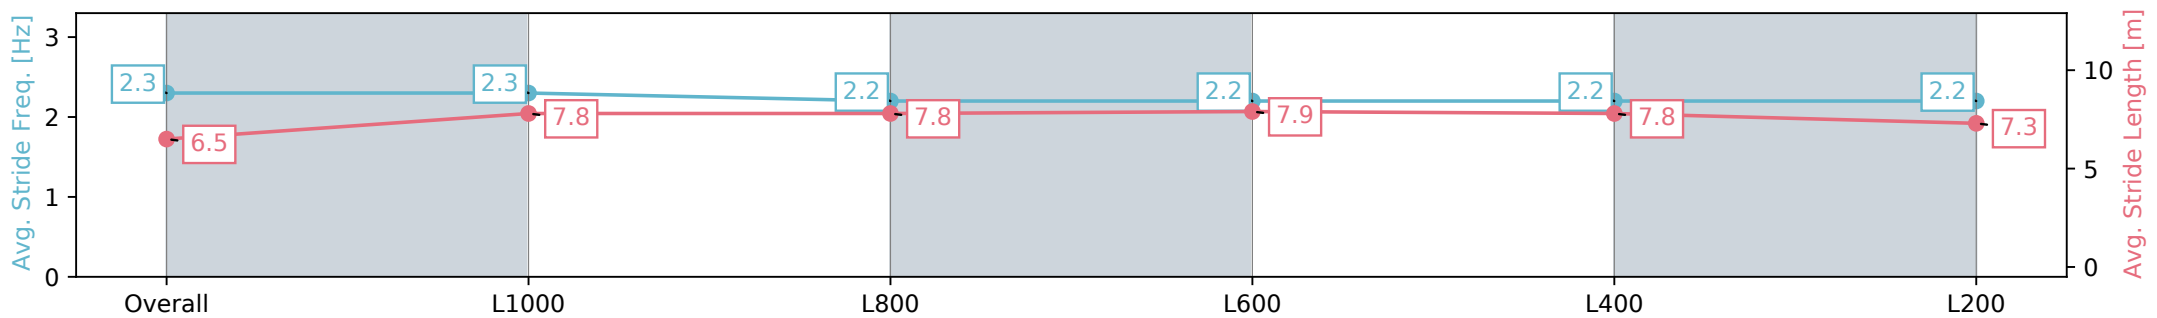

Gawler SA - Professional
 Race 5: LJ Hooker Property Specialists - 0m
 10 April 2024 - 3:45PM
 Track Rating: Soft 5, Weather: Overcast, Rail Position: True

Section	Overall	L1000	L800	L600	L400	L200
Section Times	1:12.74 [3] (0:11.45)	1:01.29 [8] (0:11.47)	0:49.82 [8] (0:11.62)	0:38.20 [6] (0:11.28)	0:26.92 [7] (0:14.69)	0:12.23 [4] (0:12.23)
Average Speed [km/h]	53.3	63.5	62.7	62.7	62.8	59.1
Top Speed [km/h]	62.1	64.8	64.5	63.5	64.3	63.4
Avg. Dist. to Rail [m]	3.6	0.3	0.3	0.5	0.9	2.4
Avg. Stride Freq. [Hz]	2.3	2.3	2.2	2.2	2.2	2.2
Avg. Stride Length [m]	6.5	7.8	7.8	7.9	7.8	7.3