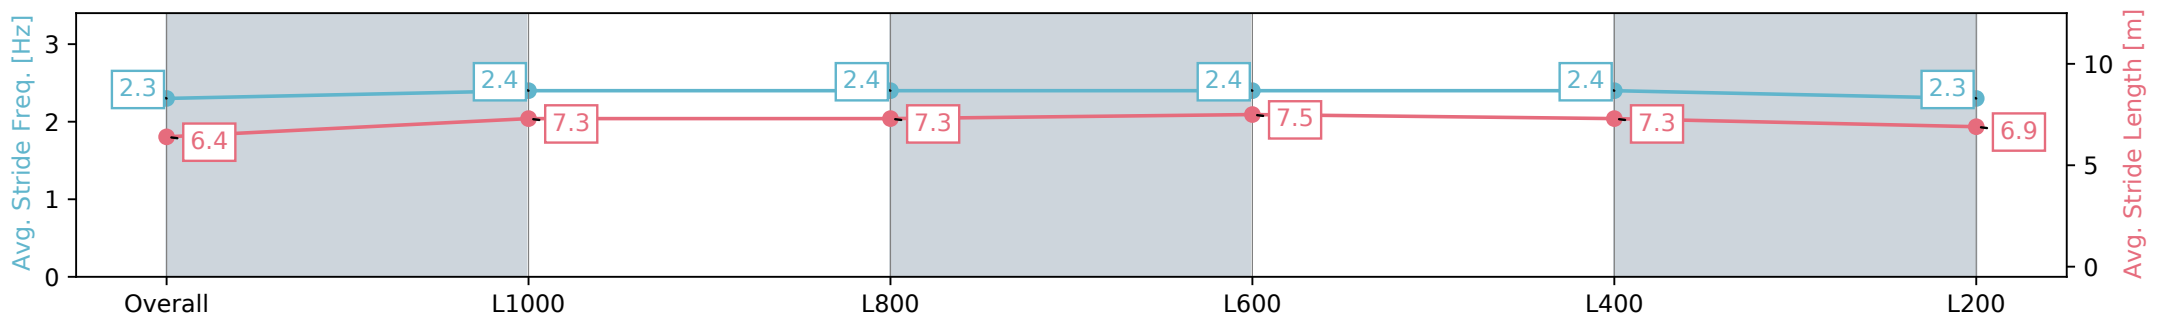

Gawler SA - Professional
 Race 5: LJ Hooker Property Specialists - 0m
 10 April 2024 - 3:45PM
 Track Rating: Soft 5, Weather: Overcast, Rail Position: True

Section	Overall	L1000	L800	L600	L400	L200
Section Times	1:13.02 [8] (0:11.49)	1:01.53 [9] (0:11.48)	0:50.05 [10] (0:11.62)	0:38.43 [9] (0:11.37)	0:27.06 [10] (0:14.87)	0:12.19 [8] (0:12.19)
Average Speed [km/h]	52.7	63.4	62.7	62.9	62.9	59.2
Top Speed [km/h]	60.3	64.8	64.1	63.6	64.6	63.5
Avg. Dist. to Rail [m]	4.5	1.0	1.3	0.5	2.3	1.6
Avg. Stride Freq. [Hz]	2.3	2.4	2.3	2.3	2.3	2.3
Avg. Stride Length [m]	6.5	7.5	7.4	7.5	7.5	7.1

- [] Ranking at each section and finish
- :-:- No data available at this section
- NA No data available

Horse/Jockey Name	BEERZ WITH CLINT
Finish Rank	9
Fastest Section Time (Section)	0:11.27 (L600)
Top Speed [km/h] (Section)	65.2 (L400)
Race State	Finished

Gawler SA - Professional
 Race 5: LJ Hooker Property Specialists - 0m
 10 April 2024 - 3:45PM
 Track Rating: Soft 5, Weather: Overcast, Rail Position: True

Section	Overall	L1000	L800	L600	L400	L200
Section Times	1:13.41 [9] (0:11.65)	1:01.76 [6] (0:11.30)	0:50.46 [6] (0:11.78)	0:38.68 [7] (0:11.27)	0:27.41 [6] (0:14.51)	0:12.90 [5] (0:12.90)
Average Speed [km/h]	54.0	63.6	62.2	64.0	62.2	55.9
Top Speed [km/h]	60.2	65.1	64.8	65.0	65.2	62.6
Avg. Dist. to Rail [m]	5.1	2.2	2.2	1.7	3.3	3.9
Avg. Stride Freq. [Hz]	2.3	2.4	2.4	2.4	2.4	2.3
Avg. Stride Length [m]	6.4	7.3	7.3	7.5	7.3	6.9