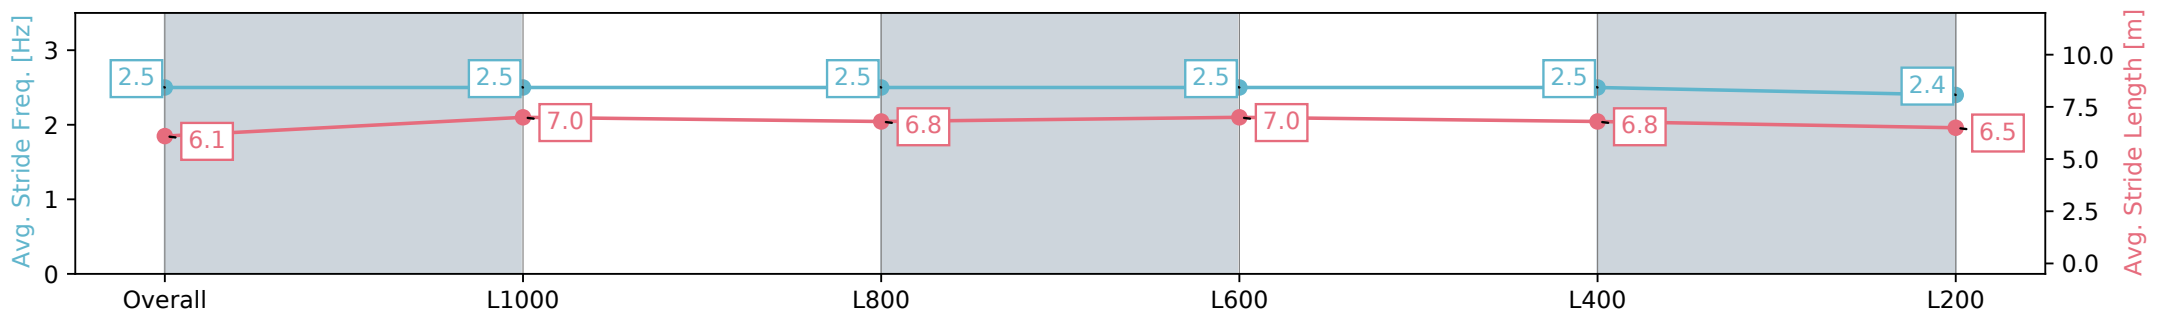

Gawler SA - Professional
 Race 5: LJ Hooker Property Specialists - 0m
 10 April 2024 - 3:45PM
 Track Rating: Soft 5, Weather: Overcast, Rail Position: True

Section	Overall	L1000	L800	L600	L400	L200
Section Times	1:13.41 [9] (0:11.65)	1:01.76 [6] (0:11.30)	0:50.46 [6] (0:11.78)	0:38.68 [7] (0:11.27)	0:27.41 [6] (0:14.51)	0:12.90 [5] (0:12.90)
Average Speed [km/h]	54.0	63.6	62.2	64.0	62.2	55.9
Top Speed [km/h]	60.2	65.1	64.8	65.0	65.2	62.6
Avg. Dist. to Rail [m]	5.1	2.2	2.2	1.7	3.3	3.9
Avg. Stride Freq. [Hz]	2.3	2.4	2.4	2.4	2.4	2.3
Avg. Stride Length [m]	6.4	7.3	7.3	7.5	7.3	6.9

Report Created: Wed 10 April 2024 18:38:26 GMT+10 (Note: Timing is based on positional data)

- [] Ranking at each section and finish
- :-:- No data available at this section
- NA No data available

Horse/Jockey Name	NOVUS ACTUS
Finish Rank	10
Fastest Section Time (Section)	0:11.34 (L600)
Top Speed [km/h] (Section)	65.0 (L600)
Race State	Finished

Gawler SA - Professional
 Race 5: LJ Hooker Property Specialists - 0m
 10 April 2024 - 3:45PM
 Track Rating: Soft 5, Weather: Overcast, Rail Position: True

Section	Overall	L1000	L800	L600	L400	L200
Section Times	1:13.85 [10] (0:11.85)	1:02.00 [7] (0:11.43)	0:50.57 [7] (0:12.00)	0:38.57 [10] (0:11.34)	0:27.23 [9] (0:14.53)	0:12.70 [10] (0:12.70)
Average Speed [km/h]	53.8	64.1	61.7	64.0	61.2	57.0
Top Speed [km/h]	59.9	64.9	64.9	65.0	64.5	62.1
Avg. Dist. to Rail [m]	8.1	3.9	4.1	3.4	6.6	8.3
Avg. Stride Freq. [Hz]	2.5	2.5	2.5	2.5	2.5	2.4
Avg. Stride Length [m]	6.1	7.0	6.8	7.0	6.8	6.5