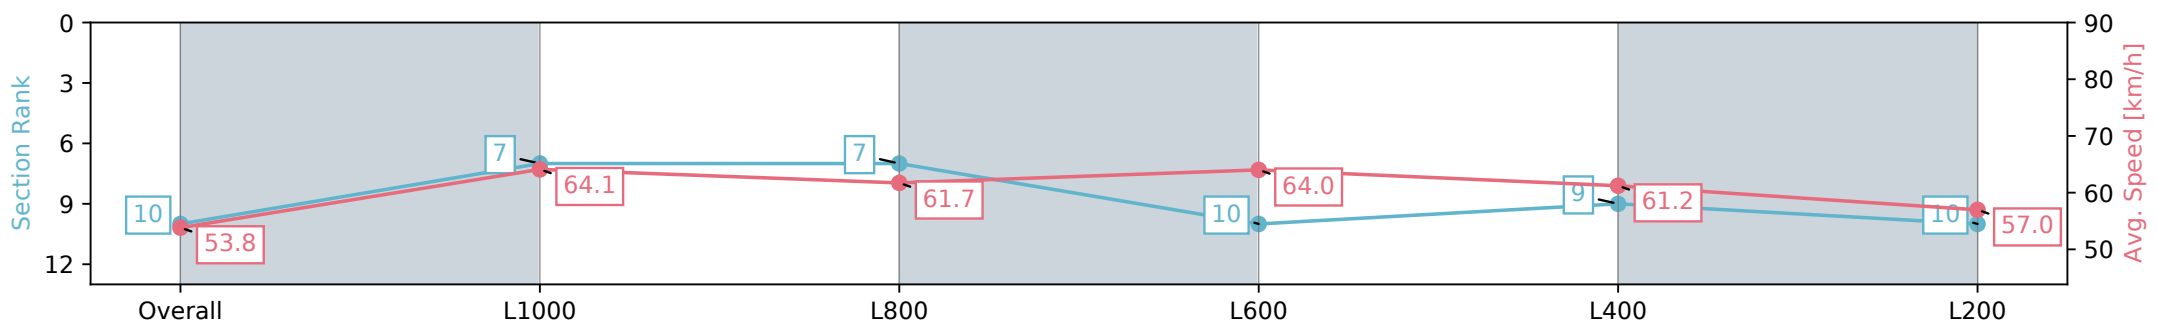

Gawler SA - Professional
 Race 5: LJ Hooker Property Specialists - 0m
 10 April 2024 - 3:45PM
 Track Rating: Soft 5, Weather: Overcast, Rail Position: True

Section	Overall	L1000	L800	L600	L400	L200
Section Times	1:13.41 [9] (0:11.65)	1:01.76 [6] (0:11.30)	0:50.46 [6] (0:11.78)	0:38.68 [7] (0:11.27)	0:27.41 [6] (0:14.51)	0:12.90 [5] (0:12.90)
Average Speed [km/h]	54.0	63.6	62.2	64.0	62.2	55.9
Top Speed [km/h]	60.2	65.1	64.8	65.0	65.2	62.6
Avg. Dist. to Rail [m]	5.1	2.2	2.2	1.7	3.3	3.9
Avg. Stride Freq. [Hz]	2.3	2.4	2.4	2.4	2.4	2.3
Avg. Stride Length [m]	6.4	7.3	7.3	7.5	7.3	6.9

Report Created: Wed 10 April 2024 18:38:26 GMT+10 (Note: Timing is based on positional data)

- [] Ranking at each section and finish
- :-:- No data available at this section
- NA No data available

Horse/Jockey Name	NOVUS ACTUS
Finish Rank	10
Fastest Section Time (Section)	0:11.34 (L600)
Top Speed [km/h] (Section)	65.0 (L600)
Race State	Finished

Gawler SA - Professional
 Race 5: LJ Hooker Property Specialists - 0m
 10 April 2024 - 3:45PM
 Track Rating: Soft 5, Weather: Overcast, Rail Position: True

Section	Overall	L1000	L800	L600	L400	L200
Section Times	1:13.85 [10] (0:11.85)	1:02.00 [7] (0:11.43)	0:50.57 [7] (0:12.00)	0:38.57 [10] (0:11.34)	0:27.23 [9] (0:14.53)	0:12.70 [10] (0:12.70)
Average Speed [km/h]	53.8	64.1	61.7	64.0	61.2	57.0
Top Speed [km/h]	59.9	64.9	64.9	65.0	64.5	62.1
Avg. Dist. to Rail [m]	8.1	3.9	4.1	3.4	6.6	8.3
Avg. Stride Freq. [Hz]	2.5	2.5	2.5	2.5	2.5	2.4
Avg. Stride Length [m]	6.1	7.0	6.8	7.0	6.8	6.5