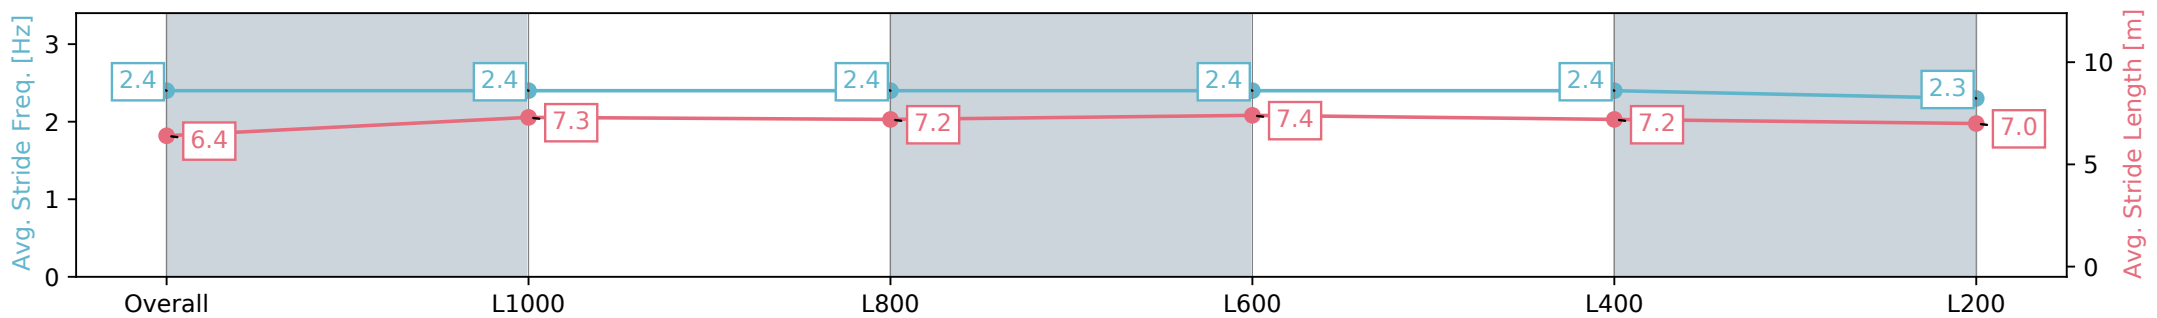

Section	Overall	L1000	L800	L600	L400	L200
Section Times	1:12.67 [1] (0:11.60)	1:01.07 [2] (0:11.71)	0:49.36 [1] (0:11.80)	0:37.56 [1] (0:11.13)	0:26.43 [1] (0:14.02)	0:12.41 [1] (0:12.41)
Average Speed [km/h]	56.3	64.8	61.9	61.9	62.4	58.3
Top Speed [km/h]	62.5	66.2	65.7	63.3	63.2	63.0
Avg. Dist. to Rail [m]	4.5	3.0	1.9	1.4	3.2	7.4
Avg. Stride Freq. [Hz]	2.4	2.5	2.4	2.4	2.4	2.4
Avg. Stride Length [m]	6.4	7.3	7.2	7.2	7.1	6.8

- [] Ranking at each section and finish
- :-:- No data available at this section
- NA No data available

Horse/Jockey Name	BRAZANO
Finish Rank	2
Fastest Section Time (Section)	0:11.32 (L600)
Top Speed [km/h] (Section)	64.7 (L1000)
Race State	Finished

Gawler SA - Professional
 Race 5: LJ Hooker Property Specialists - 0m
 10 April 2024 - 3:45PM
 Track Rating: Soft 5, Weather: Overcast, Rail Position: True

Section	Overall	L1000	L800	L600	L400	L200
Section Times	1:12.67 [2] (0:11.47)	1:01.20 [5] (0:11.47)	0:49.73 [5] (0:11.72)	0:38.01 [5] (0:11.32)	0:26.69 [4] (0:14.35)	0:12.34 [3] (0:12.34)
Average Speed [km/h]	54.7	63.7	62.0	63.4	62.3	58.7
Top Speed [km/h]	60.6	64.7	64.4	63.8	64.0	63.6
Avg. Dist. to Rail [m]	3.1	1.1	0.9	0.8	2.0	3.1
Avg. Stride Freq. [Hz]	2.4	2.4	2.4	2.4	2.4	2.3
Avg. Stride Length [m]	6.4	7.3	7.2	7.4	7.2	7.0