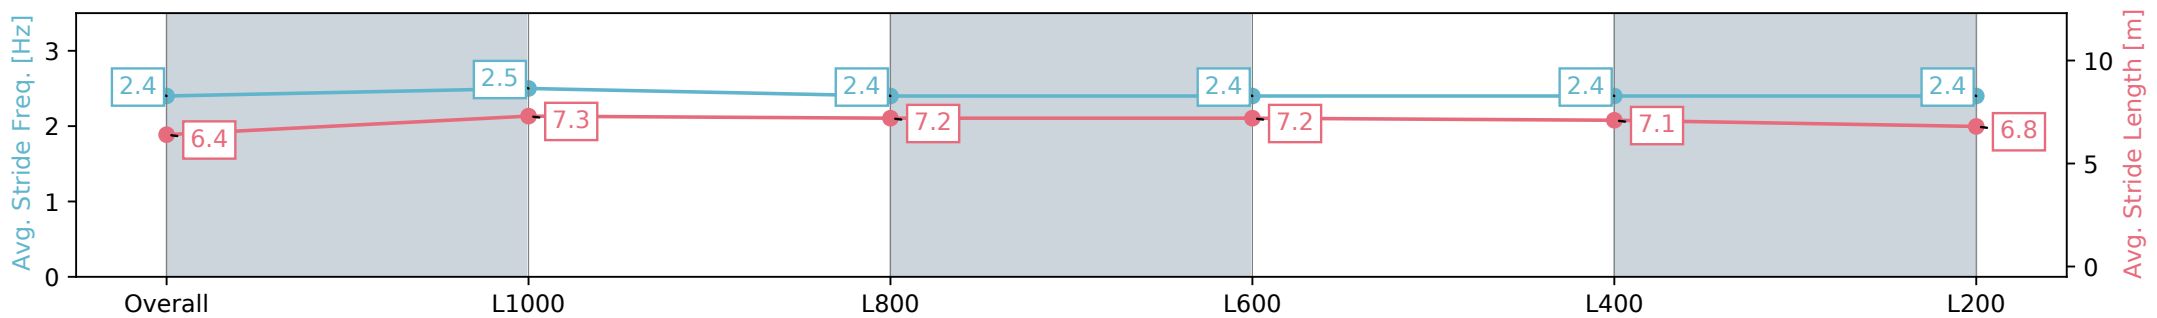

Section	Overall	L1000	L800	L600	L400	L200
Section Times	1:12.67 [1] (0:11.60)	1:01.07 [2] (0:11.71)	0:49.36 [1] (0:11.80)	0:37.56 [1] (0:11.13)	0:26.43 [1] (0:14.02)	0:12.41 [1] (0:12.41)
Average Speed [km/h]	56.3	64.8	61.9	61.9	62.4	58.3
Top Speed [km/h]	62.5	66.2	65.7	63.3	63.2	63.0
Avg. Dist. to Rail [m]	4.5	3.0	1.9	1.4	3.2	7.4
Avg. Stride Freq. [Hz]	2.4	2.5	2.4	2.4	2.4	2.4
Avg. Stride Length [m]	6.4	7.3	7.2	7.2	7.1	6.8