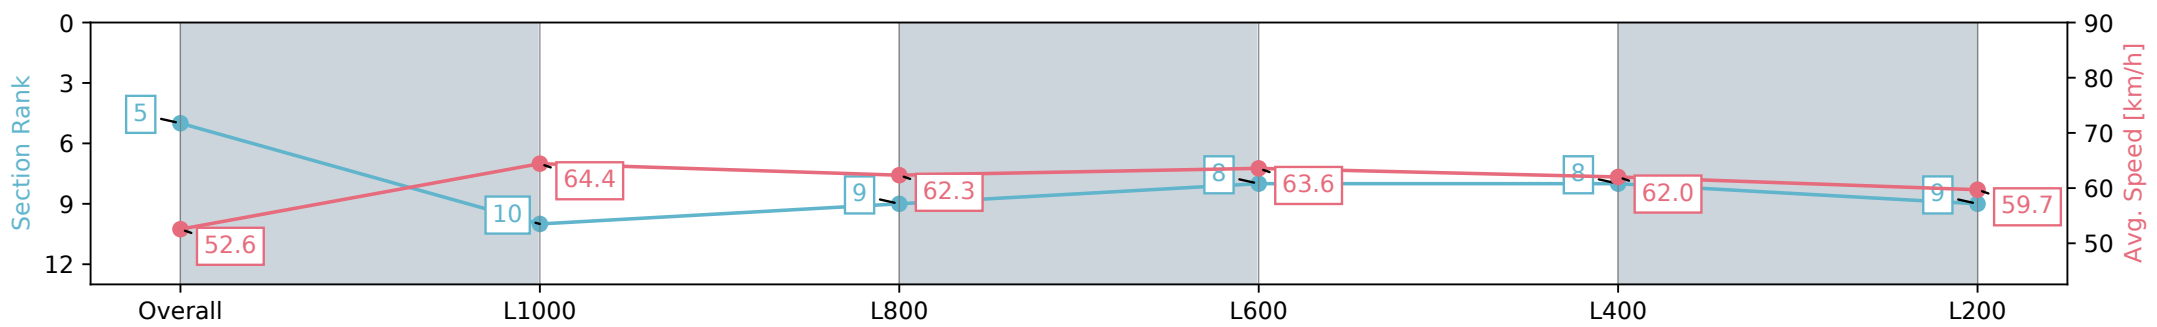

- [] Ranking at each section and finish
- :-:- No data available at this section
- NA No data available

Horse/Jockey Name	JAMROCK
Finish Rank	5
Fastest Section Time (Section)	0:11.16 (L600)
Top Speed [km/h] (Section)	65.3 (L1000)
Race State	Finished

Gawler SA - Professional
 Race 5: LJ Hooker Property Specialists - 0m
 10 April 2024 - 3:45PM
 Track Rating: Soft 5, Weather: Overcast, Rail Position: True

Section	Overall	L1000	L800	L600	L400	L200
Section Times	1:12.90 [5] (0:11.65)	1:01.25 [10] (0:11.45)	0:49.80 [9] (0:11.67)	0:38.13 [8] (0:11.16)	0:26.97 [8] (0:14.91)	0:12.06 [9] (0:12.06)
Average Speed [km/h]	52.6	64.4	62.3	63.6	62.0	59.7
Top Speed [km/h]	59.8	65.3	65.1	64.1	64.4	62.8
Avg. Dist. to Rail [m]	6.1	1.2	1.4	2.0	4.1	3.5
Avg. Stride Freq. [Hz]	2.3	2.4	2.4	2.4	2.4	2.3
Avg. Stride Length [m]	6.3	7.4	7.3	7.4	7.3	7.1