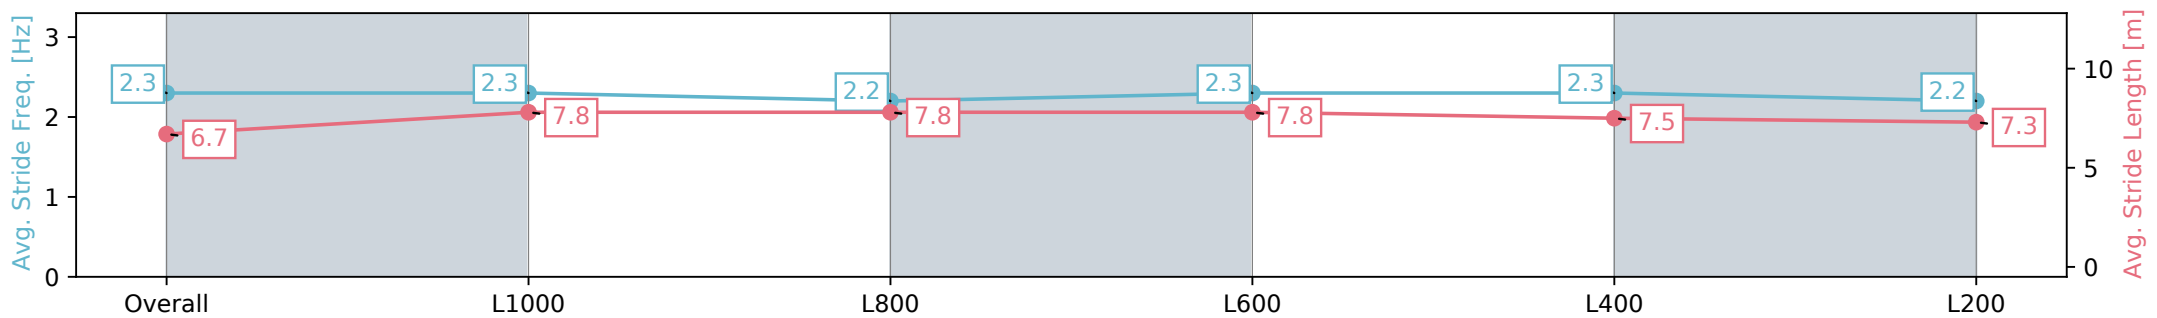

- [] Ranking at each section and finish
- :-:- No data available at this section
- NA No data available

Horse/Jockey Name	LEON'S SHOUT
Finish Rank	6
Fastest Section Time (Section)	0:11.26 (L600)
Top Speed [km/h] (Section)	65.5 (L1000)
Race State	Finished

Gawler SA - Professional
 Race 5: LJ Hooker Property Specialists - 0m
 10 April 2024 - 3:45PM
 Track Rating: Soft 5, Weather: Overcast, Rail Position: True

Section	Overall	L1000	L800	L600	L400	L200
Section Times	1:12.94 [6] (0:11.75)	1:01.19 [3] (0:11.60)	0:49.59 [3] (0:11.78)	0:37.81 [3] (0:11.26)	0:26.55 [3] (0:14.09)	0:12.46 [6] (0:12.46)
Average Speed [km/h]	55.5	64.3	62.0	62.8	61.9	58.1
Top Speed [km/h]	61.6	65.5	64.6	63.5	63.6	62.5
Avg. Dist. to Rail [m]	2.2	1.3	2.4	2.8	5.3	7.0
Avg. Stride Freq. [Hz]	2.3	2.3	2.2	2.3	2.3	2.2
Avg. Stride Length [m]	6.7	7.8	7.8	7.8	7.5	7.3