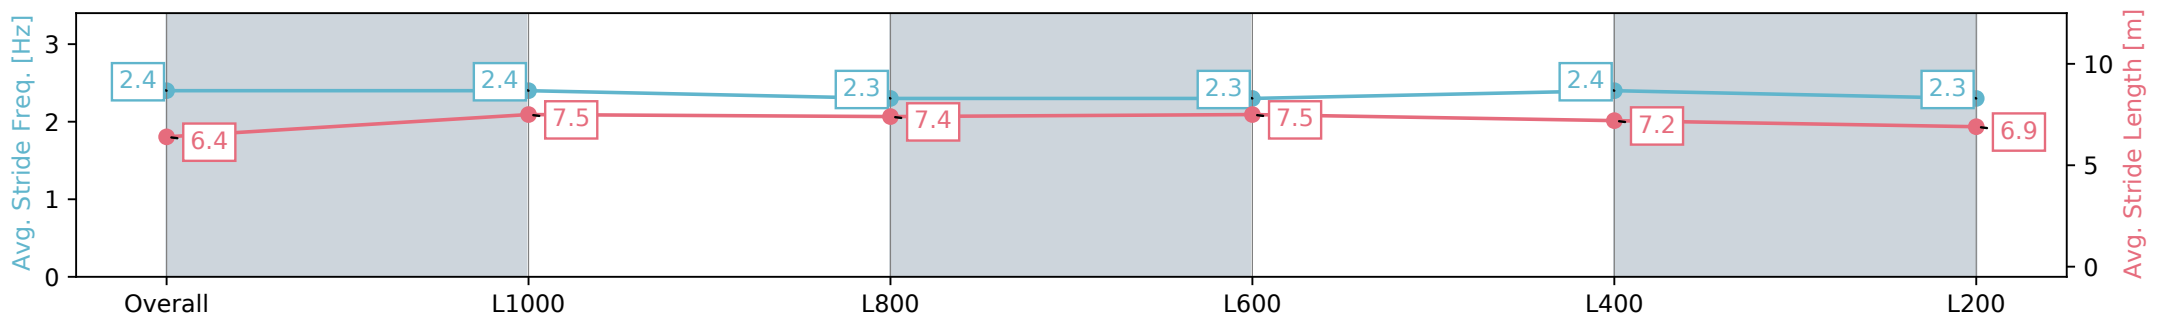

- [] Ranking at each section and finish
- :-:- No data available at this section
- NA No data available

Horse/Jockey Name	AIKHAL
Finish Rank	4
Fastest Section Time (Section)	0:11.23 (L600)
Top Speed [km/h] (Section)	65.8 (L1000)
Race State	Finished

Gawler SA - Professional
 Race 5: LJ Hooker Property Specialists - 0m
 10 April 2024 - 3:45PM
 Track Rating: Soft 5, Weather: Overcast, Rail Position: True

Section	Overall	L1000	L800	L600	L400	L200
Section Times	1:12.86 [4] (0:11.61)	1:01.25 [1] (0:11.56)	0:49.68 [2] (0:11.89)	0:37.79 [2] (0:11.23)	0:26.56 [2] (0:14.01)	0:12.55 [2] (0:12.55)
Average Speed [km/h]	55.2	64.5	61.0	62.7	61.9	57.3
Top Speed [km/h]	61.9	65.8	64.9	63.2	63.6	62.6
Avg. Dist. to Rail [m]	1.2	0.7	1.1	0.8	0.3	0.6
Avg. Stride Freq. [Hz]	2.4	2.4	2.3	2.3	2.4	2.3
Avg. Stride Length [m]	6.4	7.5	7.4	7.5	7.2	6.9