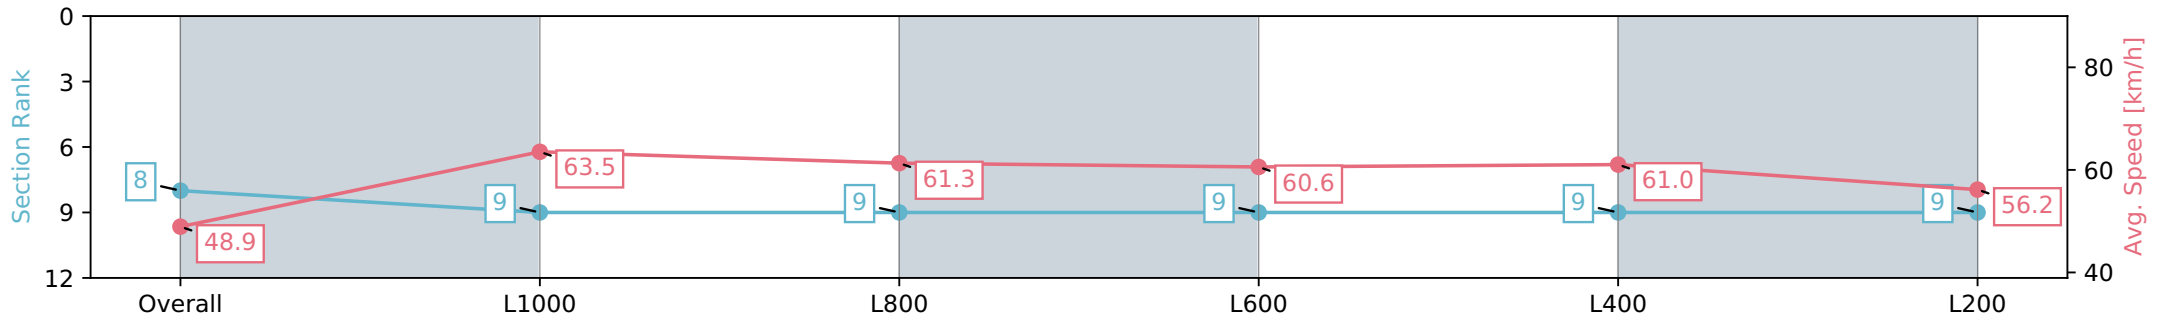

Gawler SA - Professional

Race 4: Kingsford Hotel Fillies & Mares Rating 0 - 56
Handicap - 1200m

10 April 2024 - 3:05PM

Track Rating: Soft 5, Weather: Overcast, Rail Position: True

Section	Overall	L1000	L800	L600	L400	L200
Section Times	1:14.18 [8] (0:14.73)	0:59.45 [9] (0:11.34)	0:48.11 [9] (0:11.65)	0:36.46 [9] (0:11.84)	0:24.62 [9] (0:11.80)	0:12.82 [9] (0:12.82)
Average Speed [km/h]	48.9	63.5	61.3	60.6	61.0	56.2
Top Speed [km/h]	62.9	64.2	62.9	61.3	61.8	59.6
Avg. Dist. to Rail [m]	1.7	0.3	0.9	0.9	0.5	2.0
Avg. Stride Freq. [Hz]	2.4	2.5	2.5	2.4	2.4	2.3
Avg. Stride Length [m]	6.4	7.1	7.0	7.0	7.0	6.7

- [] Ranking at each section and finish
- :-:- No data available at this section
- NA No data available

Horse/Jockey Name	RIVER
Finish Rank	9
Fastest Section Time (Section)	0:11.02 (L1000)
Top Speed [km/h] (Section)	67.1 (L1000)
Race State	Finished