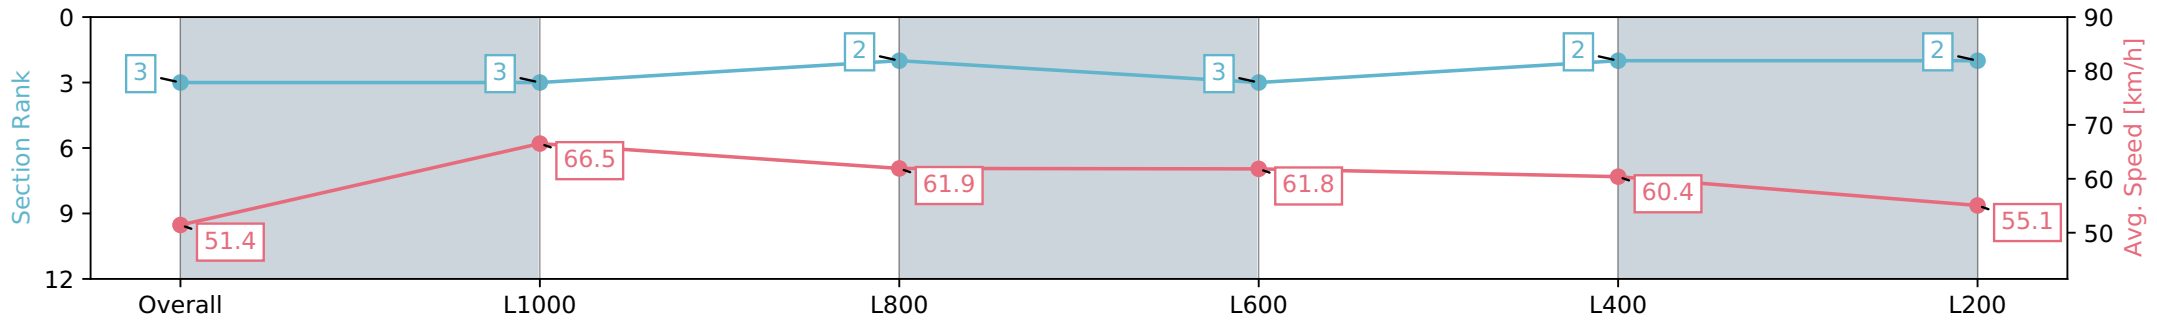

Horse/Jockey Name	VELVET STAR
Finish Rank	3
Fastest Section Time (Section)	0:10.89 (L1000)
Top Speed [km/h] (Section)	67.7 (L1000)
Race State	Finished

Gawler SA - Professional
Race 4: Kingsford Hotel Fillies & Mares Rating 0 - 56
Handicap - 1200m
10 April 2024 - 3:05PM
Track Rating: Soft 5, Weather: Overcast, Rail Position: True

Section	Overall	L1000	L800	L600	L400	L200
Section Times	1:13.33 [3] (0:14.02)	0:59.31 [3] (0:10.89)	0:48.42 [2] (0:11.75)	0:36.67 [3] (0:11.62)	0:25.05 [2] (0:11.96)	0:13.09 [2] (0:13.09)
Average Speed [km/h]	51.4	66.5	61.9	61.8	60.4	55.1
Top Speed [km/h]	67.3	67.7	63.8	63.7	62.7	58.3
Avg. Dist. to Rail [m]	4.2	2.7	1.4	0.3	2.3	2.8
Avg. Stride Freq. [Hz]	2.4	2.5	2.4	2.4	2.4	2.3
Avg. Stride Length [m]	6.6	7.3	7.1	7.2	6.9	6.5

Report Created: Wed 10 April 2024 18:01:27 GMT+10 (Note: Timing is based on positional data)

- [ ] Ranking at each section and finish
- -:-:- No data available at this section
- NA No data available