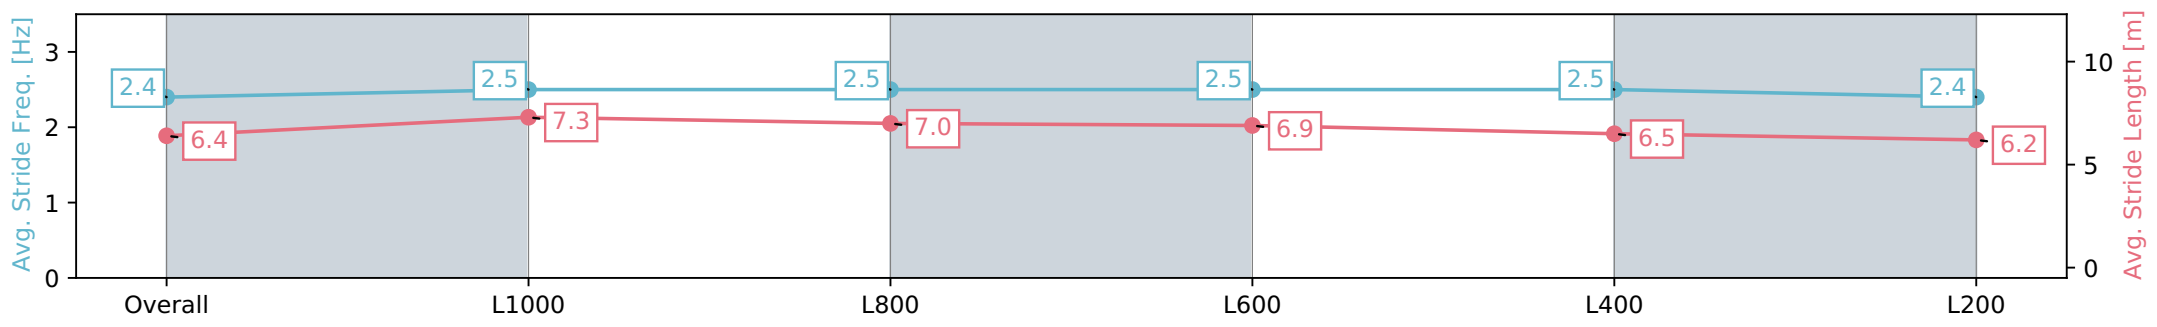

Horse/Jockey Name	HATEECH
Finish Rank	6
Fastest Section Time (Section)	0:11.03 (L1000)
Top Speed [km/h] (Section)	67.5 (L1000)
Race State	Finished

Gawler SA - Professional
Race 4: Kingsford Hotel Fillies & Mares Rating 0 - 56
Handicap - 1200m
10 April 2024 - 3:05PM
Track Rating: Soft 5, Weather: Overcast, Rail Position: True

Section	Overall	L1000	L800	L600	L400	L200
Section Times	1:13.97 [6] (0:14.33)	0:59.64 [7] (0:11.03)	0:48.61 [7] (0:11.55)	0:37.06 [7] (0:11.62)	0:25.44 [6] (0:12.03)	0:13.41 [7] (0:13.41)
Average Speed [km/h]	50.3	65.7	64.2	63.3	60.5	53.6
Top Speed [km/h]	66.0	67.5	65.6	65.1	62.9	57.8
Avg. Dist. to Rail [m]	5.4	3.3	3.7	5.2	6.9	9.0
Avg. Stride Freq. [Hz]	2.4	2.5	2.5	2.5	2.5	2.4
Avg. Stride Length [m]	6.4	7.3	7.0	6.9	6.5	6.2

Report Created: Wed 10 April 2024 18:01:34 GMT+10 (Note: Timing is based on positional data)

[ ] Ranking at each section and finish
-:-:- No data available at this section
NA No data available