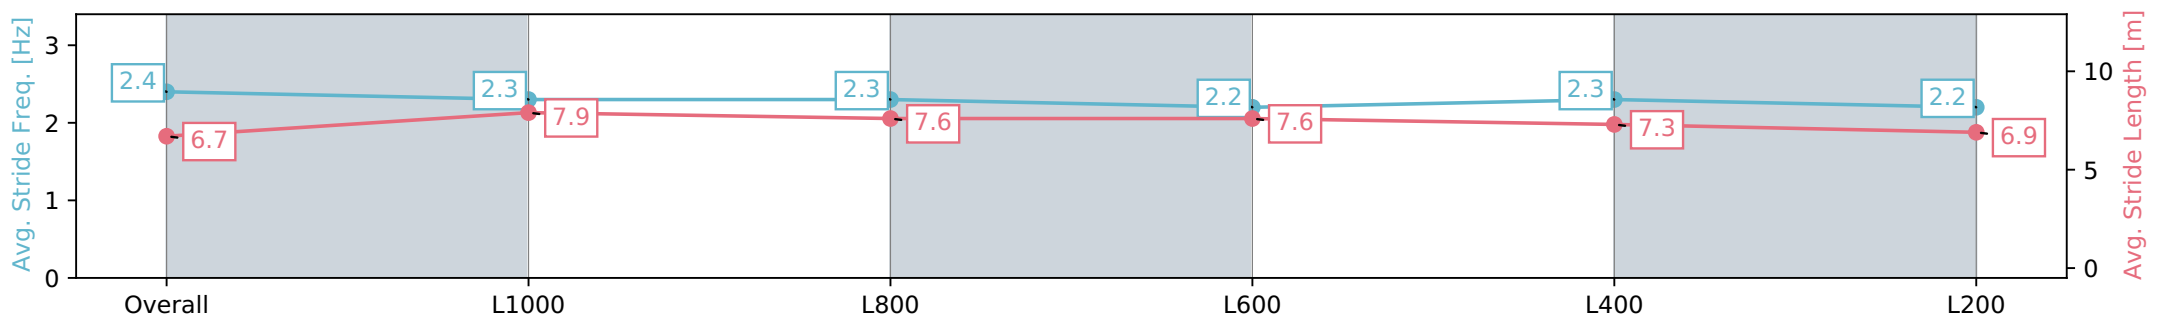

Horse/Jockey Name	SELLIX
Finish Rank	4
Fastest Section Time (Section)	0:11.00 (L1000)
Top Speed [km/h] (Section)	66.6 (L1000)
Race State	Finished

Gawler SA - Professional
Race 4: Kingsford Hotel Fillies & Mares Rating 0 - 56
Handicap - 1200m
10 April 2024 - 3:05PM
Track Rating: Soft 5, Weather: Overcast, Rail Position: True

Section	Overall	L1000	L800	L600	L400	L200
Section Times	1:13.50 [4] (0:14.12)	0:59.38 [4] (0:11.00)	0:48.38 [4] (0:11.60)	0:36.78 [5] (0:11.71)	0:25.07 [4] (0:11.94)	0:13.13 [3] (0:13.13)
Average Speed [km/h]	50.9	65.4	61.5	61.6	60.4	55.0
Top Speed [km/h]	66.4	66.6	64.3	63.3	62.0	57.9
Avg. Dist. to Rail [m]	1.8	0.4	1.1	0.7	2.0	2.6
Avg. Stride Freq. [Hz]	2.4	2.3	2.3	2.2	2.3	2.2
Avg. Stride Length [m]	6.7	7.9	7.6	7.6	7.3	6.9

[ ] Ranking at each section and finish
-:-:- No data available at this section
NA No data available