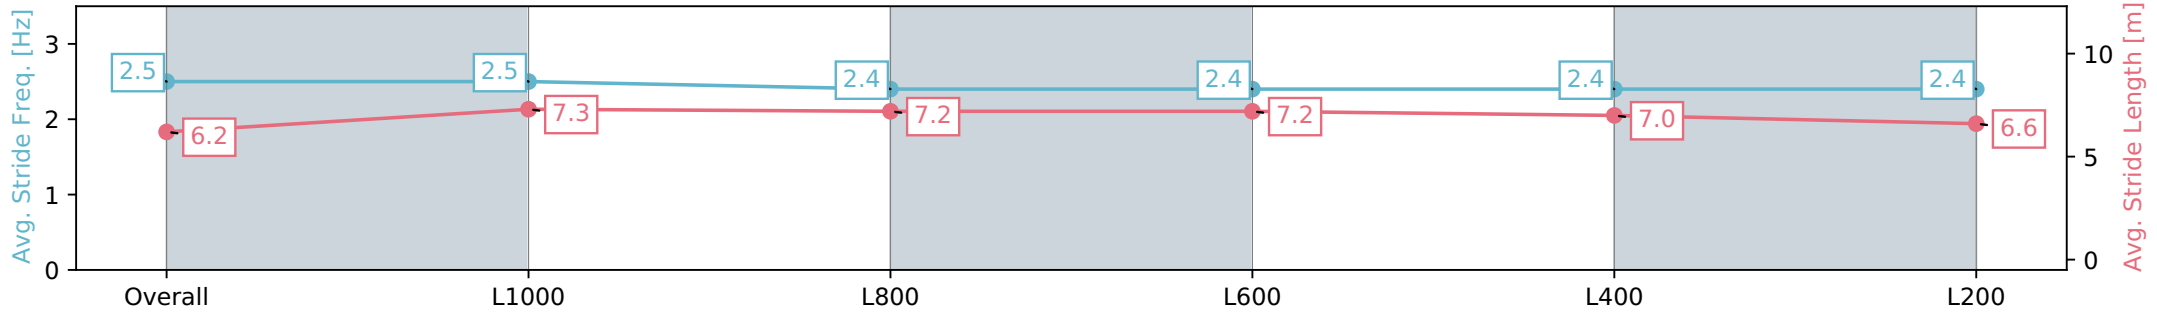

Gawler SA - Professional
 Race 4: Kingsford Hotel Fillies & Mares Rating 0 - 56
 Handicap - 1200m
 10 April 2024 - 3:05PM
 Track Rating: Soft 5, Weather: Overcast, Rail Position: True

Section	Overall	L1000	L800	L600	L400	L200
Section Times	1:13.19 [2] (0:14.28)	0:58.91 [6] (0:11.07)	0:47.84 [6] (0:11.56)	0:36.28 [6] (0:11.66)	0:24.62 [7] (0:11.89)	0:12.73 [4] (0:12.73)
Average Speed [km/h]	50.6	65.6	62.8	61.8	61.0	56.5
Top Speed [km/h]	65.5	66.7	64.2	62.8	63.1	59.5
Avg. Dist. to Rail [m]	7.3	6.2	0.8	1.1	4.4	4.8
Avg. Stride Freq. [Hz]	2.5	2.5	2.4	2.4	2.4	2.4
Avg. Stride Length [m]	6.2	7.3	7.2	7.2	7.0	6.6