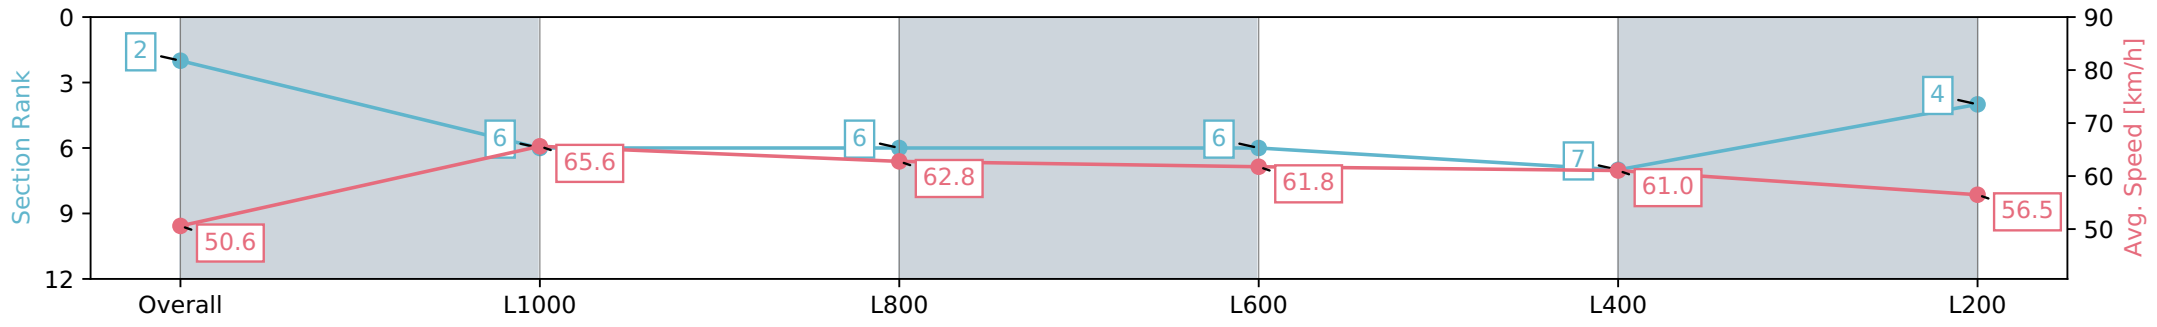

Horse/Jockey Name	LADY HOUDINI
Finish Rank	2
Fastest Section Time (Section)	0:11.07 (L1000)
Top Speed [km/h] (Section)	66.7 (L1000)
Race State	Finished

Gawler SA - Professional
Race 4: Kingsford Hotel Fillies & Mares Rating 0 - 56
Handicap - 1200m
10 April 2024 - 3:05PM
Track Rating: Soft 5, Weather: Overcast, Rail Position: True

Section	Overall	L1000	L800	L600	L400	L200
Section Times	1:13.19 [2] (0:14.28)	0:58.91 [6] (0:11.07)	0:47.84 [6] (0:11.56)	0:36.28 [6] (0:11.66)	0:24.62 [7] (0:11.89)	0:12.73 [4] (0:12.73)
Average Speed [km/h]	50.6	65.6	62.8	61.8	61.0	56.5
Top Speed [km/h]	65.5	66.7	64.2	62.8	63.1	59.5
Avg. Dist. to Rail [m]	7.3	6.2	0.8	1.1	4.4	4.8
Avg. Stride Freq. [Hz]	2.5	2.5	2.4	2.4	2.4	2.4
Avg. Stride Length [m]	6.2	7.3	7.2	7.2	7.0	6.6

Report Created: Wed 10 April 2024 18:01:24 GMT+10 (Note: Timing is based on positional data)

- [ ] Ranking at each section and finish
- -:-:- No data available at this section
- NA No data available