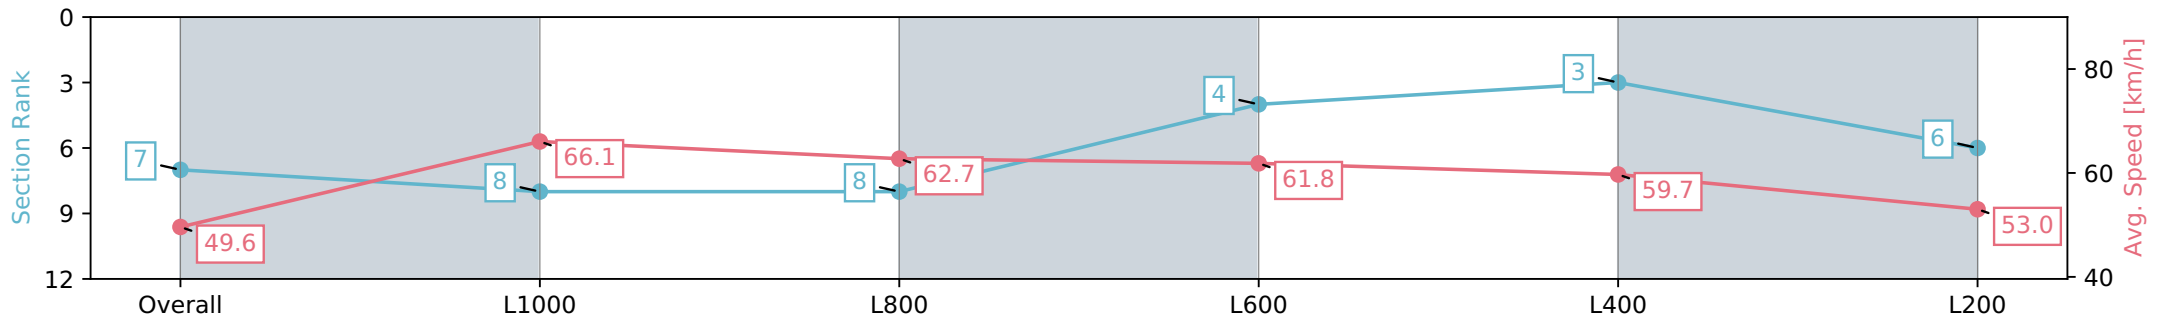

Horse/Jockey Name	EXALTED KATE
Finish Rank	7
Fastest Section Time (Section)	0:10.89 (L1000)
Top Speed [km/h] (Section)	68.4 (L1000)
Race State	Finished

Gawler SA - Professional
Race 4: Kingsford Hotel Fillies & Mares Rating 0 - 56
Handicap - 1200m
10 April 2024 - 3:05PM
Track Rating: Soft 5, Weather: Overcast, Rail Position: True

Section	Overall	L1000	L800	L600	L400	L200
Section Times	1:14.09 [7] (0:14.50)	0:59.59 [8] (0:10.89)	0:48.70 [8] (0:11.33)	0:37.37 [4] (0:11.68)	0:25.69 [3] (0:12.12)	0:13.57 [6] (0:13.56)
Average Speed [km/h]	49.6	66.1	62.7	61.8	59.7	53.0
Top Speed [km/h]	65.3	68.4	63.8	64.1	62.2	57.6
Avg. Dist. to Rail [m]	3.0	1.3	1.8	1.2	4.0	4.6
Avg. Stride Freq. [Hz]	2.4	2.5	2.4	2.5	2.5	2.4
Avg. Stride Length [m]	6.3	7.3	7.2	6.8	6.7	6.3

Report Created: Wed 10 April 2024 18:01:37 GMT+10 (Note: Timing is based on positional data)

- [ ] Ranking at each section and finish
- -:-:- No data available at this section
- NA No data available