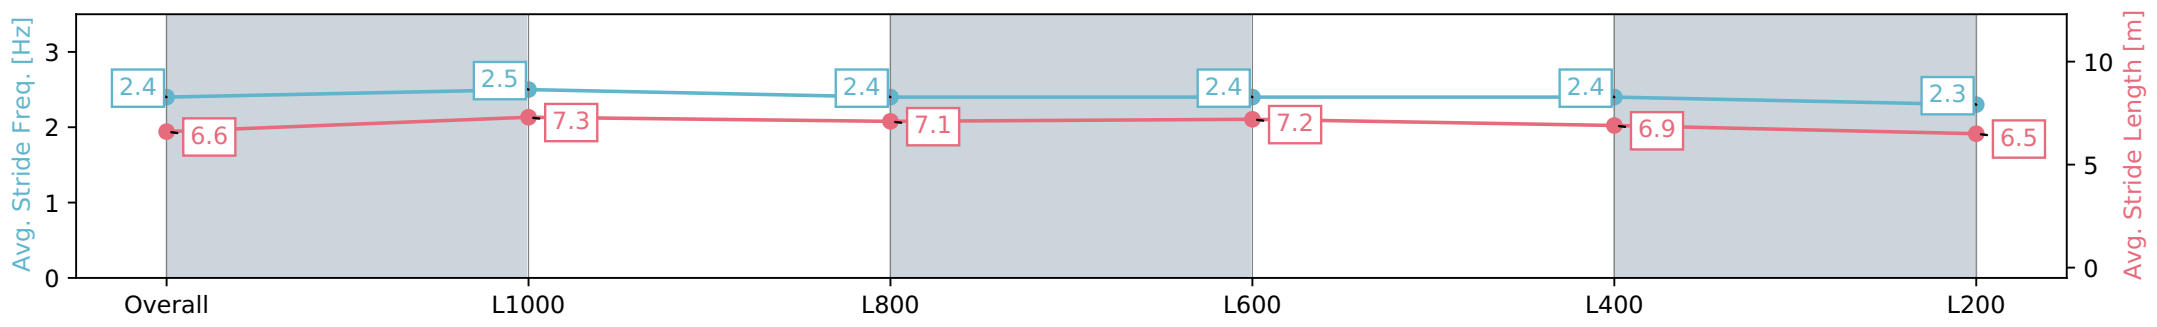

Horse/Jockey Name	VELVET STAR
Finish Rank	3
Fastest Section Time (Section)	0:10.89 (L1000)
Top Speed [km/h] (Section)	67.7 (L1000)
Race State	Finished

Gawler SA - Professional
Race 4: Kingsford Hotel Fillies & Mares Rating 0 - 56
Handicap - 1200m
10 April 2024 - 3:05PM
Track Rating: Soft 5, Weather: Overcast, Rail Position: True

Section	Overall	L1000	L800	L600	L400	L200
Section Times	1:13.33 [3] (0:14.02)	0:59.31 [3] (0:10.89)	0:48.42 [2] (0:11.75)	0:36.67 [3] (0:11.62)	0:25.05 [2] (0:11.96)	0:13.09 [2] (0:13.09)
Average Speed [km/h]	51.4	66.5	61.9	61.8	60.4	55.1
Top Speed [km/h]	67.3	67.7	63.8	63.7	62.7	58.3
Avg. Dist. to Rail [m]	4.2	2.7	1.4	0.3	2.3	2.8
Avg. Stride Freq. [Hz]	2.4	2.5	2.4	2.4	2.4	2.3
Avg. Stride Length [m]	6.6	7.3	7.1	7.2	6.9	6.5

Report Created: Wed 10 April 2024 18:01:27 GMT+10 (Note: Timing is based on positional data)

- [ ] Ranking at each section and finish
- -:-:- No data available at this section
- NA No data available