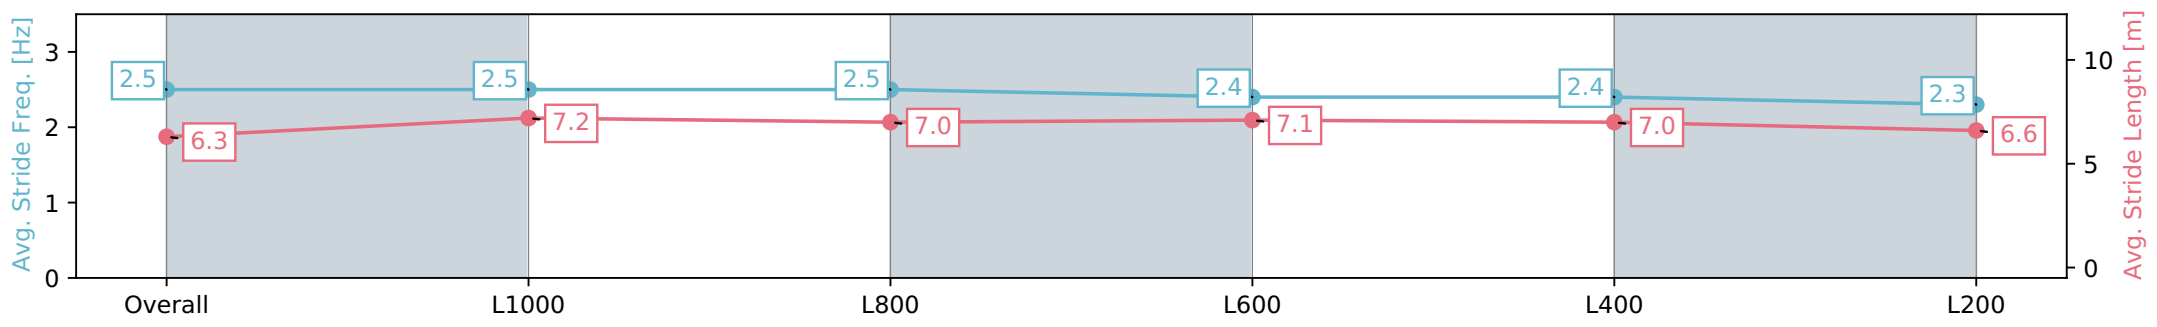

Horse/Jockey Name	NO ENTITLEMENT
Finish Rank	5
Fastest Section Time (Section)	0:11.04 (L1000)
Top Speed [km/h] (Section)	66.5 (L1000)
Race State	Finished

Gawler SA - Professional
Race 4: Kingsford Hotel Fillies & Mares Rating 0 - 56
Handicap - 1200m
10 April 2024 - 3:05PM
Track Rating: Soft 5, Weather: Overcast, Rail Position: True

Section	Overall	L1000	L800	L600	L400	L200
Section Times	1:13.53 [5] (0:14.24)	0:59.29 [5] (0:11.04)	0:48.25 [5] (0:11.67)	0:36.58 [8] (0:11.68)	0:24.90 [8] (0:11.87)	0:13.03 [5] (0:13.03)
Average Speed [km/h]	50.6	65.4	61.7	61.9	60.7	55.4
Top Speed [km/h]	66.0	66.5	63.2	63.1	61.8	58.0
Avg. Dist. to Rail [m]	0.6	0.6	0.6	0.6	1.4	3.1
Avg. Stride Freq. [Hz]	2.5	2.5	2.5	2.4	2.4	2.3
Avg. Stride Length [m]	6.3	7.2	7.0	7.1	7.0	6.6

Report Created: Wed 10 April 2024 18:01:32 GMT+10 (Note: Timing is based on positional data)

- [ ] Ranking at each section and finish
- -:-:- No data available at this section
- NA No data available