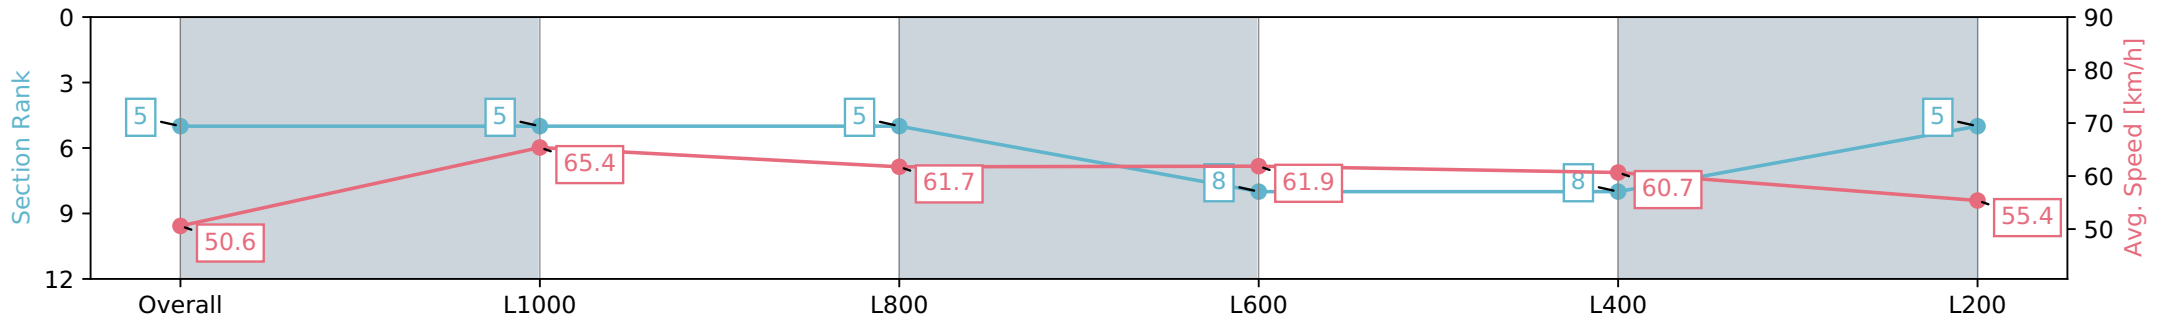

Horse/Jockey Name	NO ENTITLEMENT
Finish Rank	5
Fastest Section Time (Section)	0:11.04 (L1000)
Top Speed [km/h] (Section)	66.5 (L1000)
Race State	Finished

Gawler SA - Professional
Race 4: Kingsford Hotel Fillies & Mares Rating 0 - 56
Handicap - 1200m
10 April 2024 - 3:05PM
Track Rating: Soft 5, Weather: Overcast, Rail Position: True

Section	Overall	L1000	L800	L600	L400	L200
Section Times	1:13.53 [5] (0:14.24)	0:59.29 [5] (0:11.04)	0:48.25 [5] (0:11.67)	0:36.58 [8] (0:11.68)	0:24.90 [8] (0:11.87)	0:13.03 [5] (0:13.03)
Average Speed [km/h]	50.6	65.4	61.7	61.9	60.7	55.4
Top Speed [km/h]	66.0	66.5	63.2	63.1	61.8	58.0
Avg. Dist. to Rail [m]	0.6	0.6	0.6	0.6	1.4	3.1
Avg. Stride Freq. [Hz]	2.5	2.5	2.5	2.4	2.4	2.3
Avg. Stride Length [m]	6.3	7.2	7.0	7.1	7.0	6.6

Report Created: Wed 10 April 2024 18:01:32 GMT+10 (Note: Timing is based on positional data)

- [ ] Ranking at each section and finish
- -:-:- No data available at this section
- NA No data available