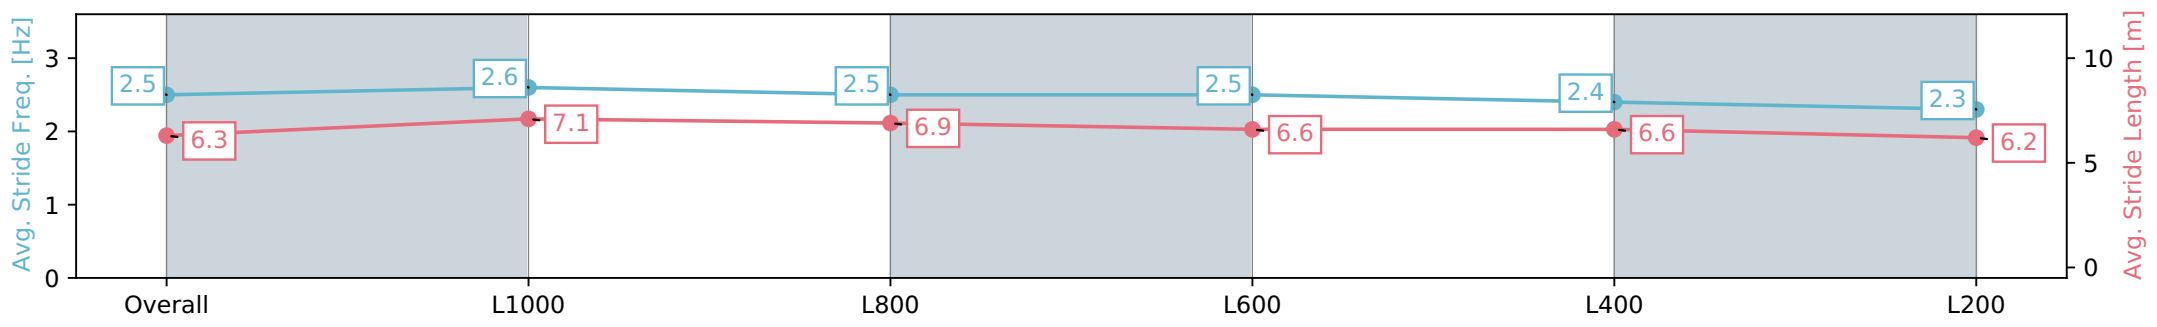

- [] Ranking at each section and finish
- :-:- No data available at this section
- NA No data available

Horse/Jockey Name	RIVER
Finish Rank	9
Fastest Section Time (Section)	0:11.02 (L1000)
Top Speed [km/h] (Section)	67.1 (L1000)
Race State	Finished

Gawler SA - Professional
 Race 4: Kingsford Hotel Fillies & Mares Rating 0 - 56
 Handicap - 1200m
 10 April 2024 - 3:05PM
 Track Rating: Soft 5, Weather: Overcast, Rail Position: True

Section	Overall	L1000	L800	L600	L400	L200
Section Times	1:14.74 [9] (0:14.02)	1:00.72 [2] (0:11.02)	0:49.70 [3] (0:11.56)	0:38.14 [2] (0:11.92)	0:26.22 [5] (0:12.31)	0:13.91 [8] (0:13.91)
Average Speed [km/h]	51.5	65.8	63.3	61.1	59.0	51.8
Top Speed [km/h]	66.0	67.1	64.9	62.1	61.4	54.5
Avg. Dist. to Rail [m]	8.6	4.0	2.5	2.7	4.8	7.1
Avg. Stride Freq. [Hz]	2.5	2.6	2.5	2.5	2.4	2.3
Avg. Stride Length [m]	6.3	7.1	6.9	6.6	6.6	6.2