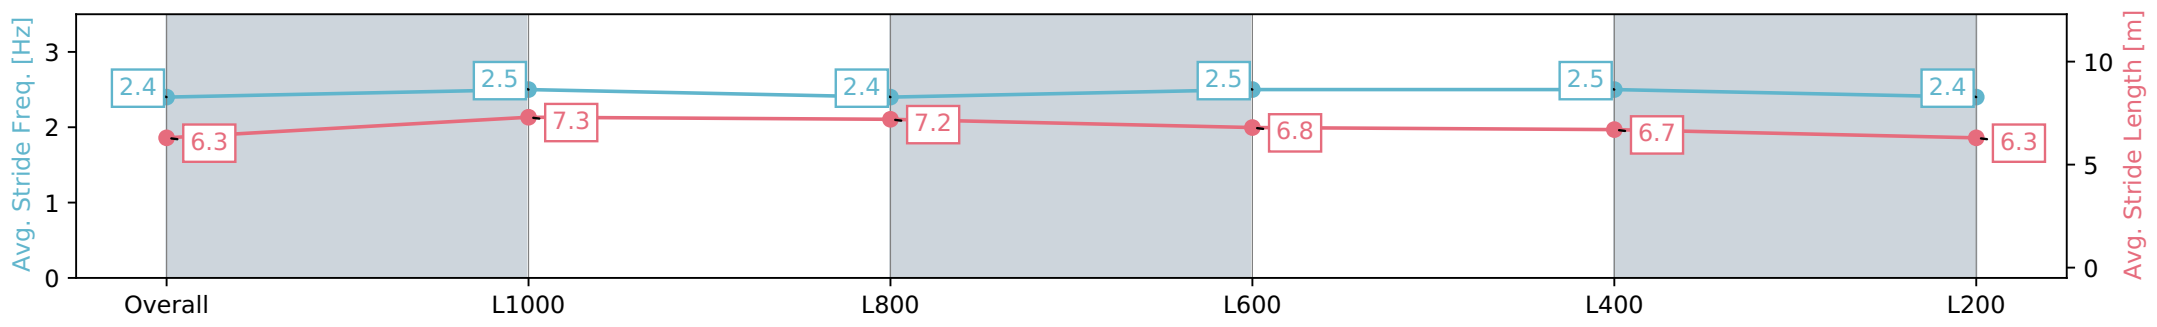

Report Created: Wed 10 April 2024 18:01:34 GMT+10 (Note: Timing is based on positional data)

[] Ranking at each section and finish
 -:-:- No data available at this section
 NA No data available

Horse/Jockey Name	EXALTED KATE
Finish Rank	7
Fastest Section Time (Section)	0:10.89 (L1000)
Top Speed [km/h] (Section)	68.4 (L1000)
Race State	Finished

Gawler SA - Professional
 Race 4: Kingsford Hotel Fillies & Mares Rating 0 - 56
 Handicap - 1200m
 10 April 2024 - 3:05PM
 Track Rating: Soft 5, Weather: Overcast, Rail Position: True

Section	Overall	L1000	L800	L600	L400	L200
Section Times	1:14.09 [7] (0:14.50)	0:59.59 [8] (0:10.89)	0:48.70 [8] (0:11.33)	0:37.37 [4] (0:11.68)	0:25.69 [3] (0:12.12)	0:13.57 [6] (0:13.56)
Average Speed [km/h]	49.6	66.1	62.7	61.8	59.7	53.0
Top Speed [km/h]	65.3	68.4	63.8	64.1	62.2	57.6
Avg. Dist. to Rail [m]	3.0	1.3	1.8	1.2	4.0	4.6
Avg. Stride Freq. [Hz]	2.4	2.5	2.4	2.5	2.5	2.4
Avg. Stride Length [m]	6.3	7.3	7.2	6.8	6.7	6.3