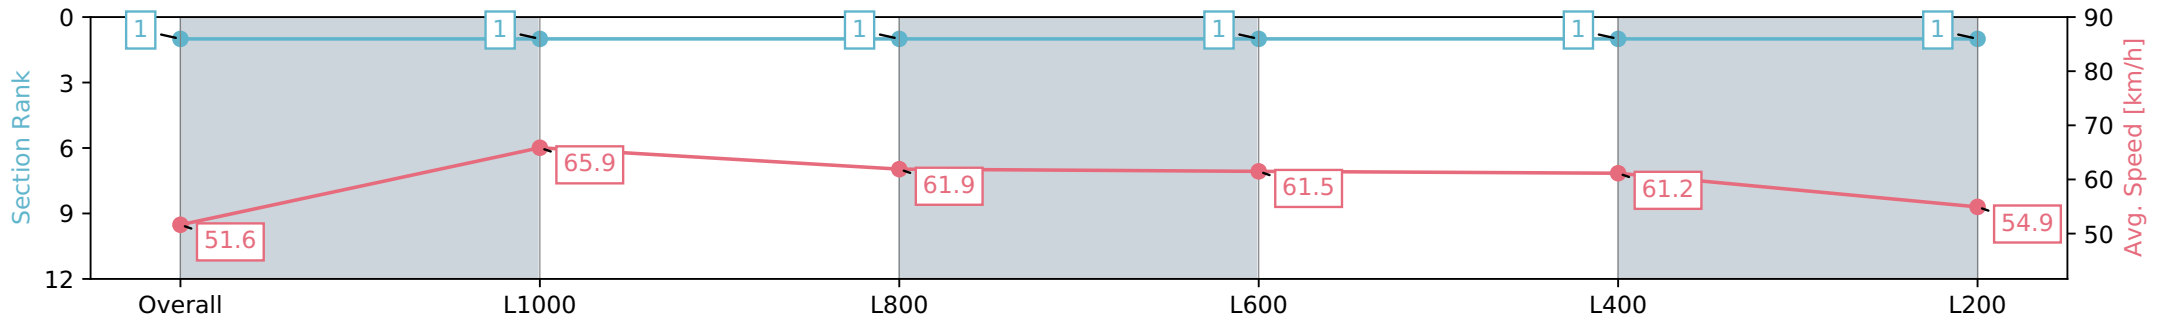

Horse/Jockey Name	REDWINELOVER
Finish Rank	1
Fastest Section Time (Section)	0:10.89 (L1000)
Top Speed [km/h] (Section)	67.2 (L1000)
Race State	Finished

Gawler SA - Professional
Race 4: Kingsford Hotel Fillies & Mares Rating 0 - 56
Handicap - 1200m
10 April 2024 - 3:05PM
Track Rating: Soft 5, Weather: Overcast, Rail Position: True

Section	Overall	L1000	L800	L600	L400	L200
Section Times	1:13.12 [1] (0:13.99)	0:59.13 [1] (0:10.89)	0:48.24 [1] (0:11.59)	0:36.65 [1] (0:11.71)	0:24.94 [1] (0:11.83)	0:13.11 [1] (0:13.11)
Average Speed [km/h]	51.6	65.9	61.9	61.5	61.2	54.9
Top Speed [km/h]	67.0	67.2	63.1	62.7	62.2	58.0
Avg. Dist. to Rail [m]	1.8	0.2	0.5	0.7	1.5	1.1
Avg. Stride Freq. [Hz]	2.6	2.5	2.4	2.4	2.4	2.3
Avg. Stride Length [m]	6.3	7.2	7.1	7.1	7.1	6.7

Report Created: Wed 10 April 2024 18:01:21 GMT+10 (Note: Timing is based on positional data)

- [ ] Ranking at each section and finish
- -:-:- No data available at this section
- NA No data available