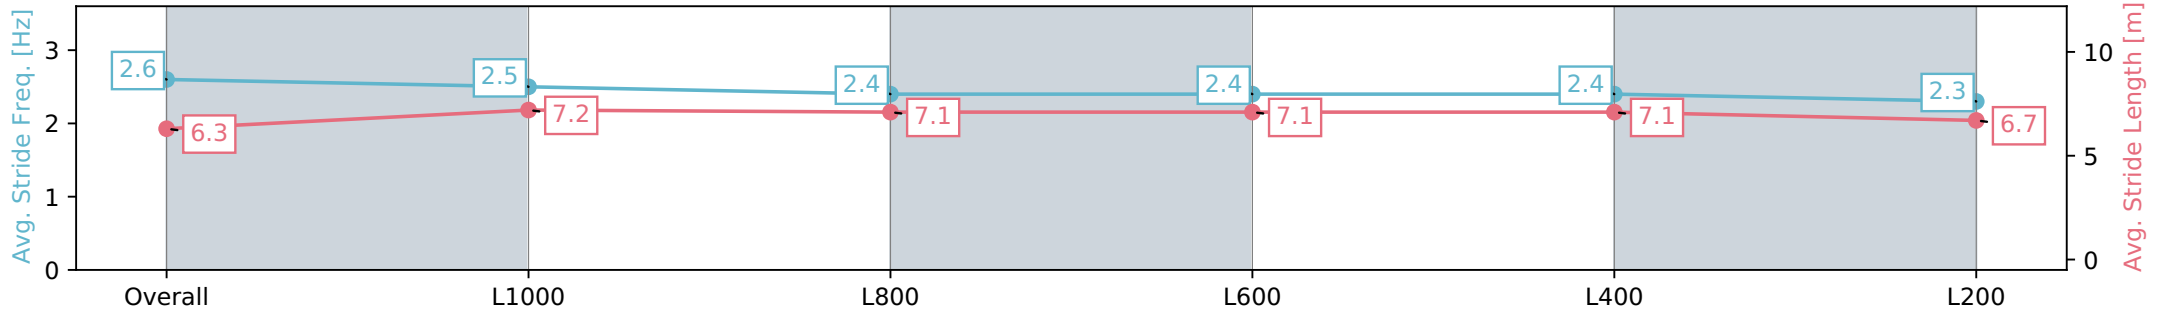

Gawler SA - Professional
 Race 4: Kingsford Hotel Fillies & Mares Rating 0 - 56
 Handicap - 1200m
 10 April 2024 - 3:05PM
 Track Rating: Soft 5, Weather: Overcast, Rail Position: True

Section	Overall	L1000	L800	L600	L400	L200
Section Times	1:13.12 [1] (0:13.99)	0:59.13 [1] (0:10.89)	0:48.24 [1] (0:11.59)	0:36.65 [1] (0:11.71)	0:24.94 [1] (0:11.83)	0:13.11 [1] (0:13.11)
Average Speed [km/h]	51.6	65.9	61.9	61.5	61.2	54.9
Top Speed [km/h]	67.0	67.2	63.1	62.7	62.2	58.0
Avg. Dist. to Rail [m]	1.8	0.2	0.5	0.7	1.5	1.1
Avg. Stride Freq. [Hz]	2.6	2.5	2.4	2.4	2.4	2.3
Avg. Stride Length [m]	6.3	7.2	7.1	7.1	7.1	6.7