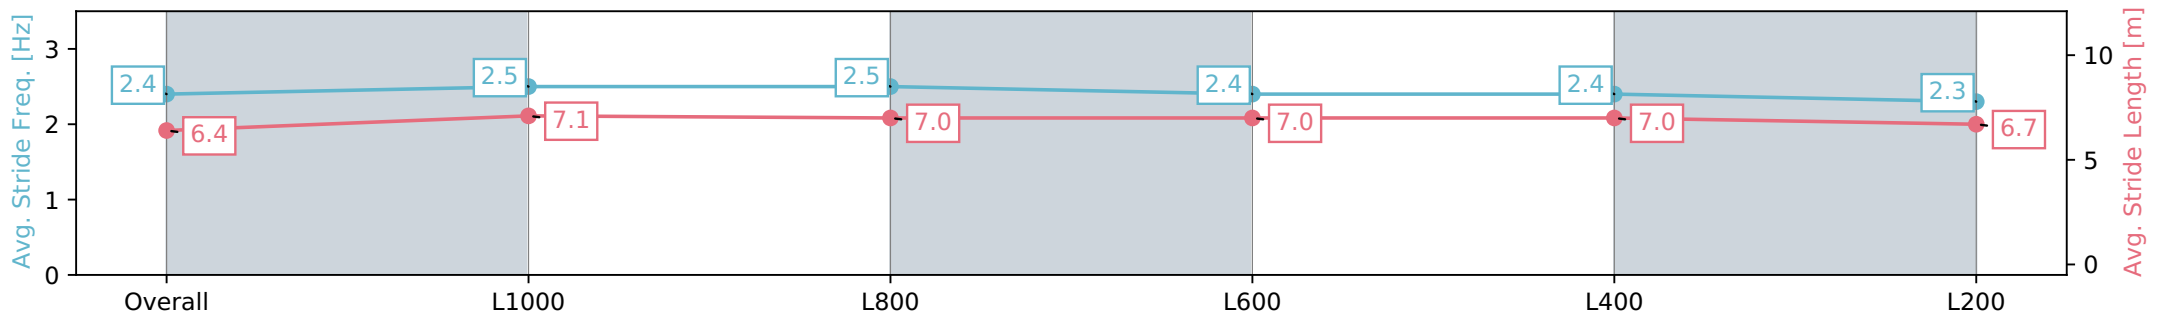

Gawler SA - Professional

Race 4: Kingsford Hotel Fillies & Mares Rating 0 - 56
Handicap - 1200m

10 April 2024 - 3:05PM

Track Rating: Soft 5, Weather: Overcast, Rail Position: True

Section	Overall	L1000	L800	L600	L400	L200
Section Times	1:14.18 [8] (0:14.73)	0:59.45 [9] (0:11.34)	0:48.11 [9] (0:11.65)	0:36.46 [9] (0:11.84)	0:24.62 [9] (0:11.80)	0:12.82 [9] (0:12.82)
Average Speed [km/h]	48.9	63.5	61.3	60.6	61.0	56.2
Top Speed [km/h]	62.9	64.2	62.9	61.3	61.8	59.6
Avg. Dist. to Rail [m]	1.7	0.3	0.9	0.9	0.5	2.0
Avg. Stride Freq. [Hz]	2.4	2.5	2.5	2.4	2.4	2.3
Avg. Stride Length [m]	6.4	7.1	7.0	7.0	7.0	6.7

- [] Ranking at each section and finish
- :-:- No data available at this section
- NA No data available

Horse/Jockey Name	RIVER
Finish Rank	9
Fastest Section Time (Section)	0:11.02 (L1000)
Top Speed [km/h] (Section)	67.1 (L1000)
Race State	Finished