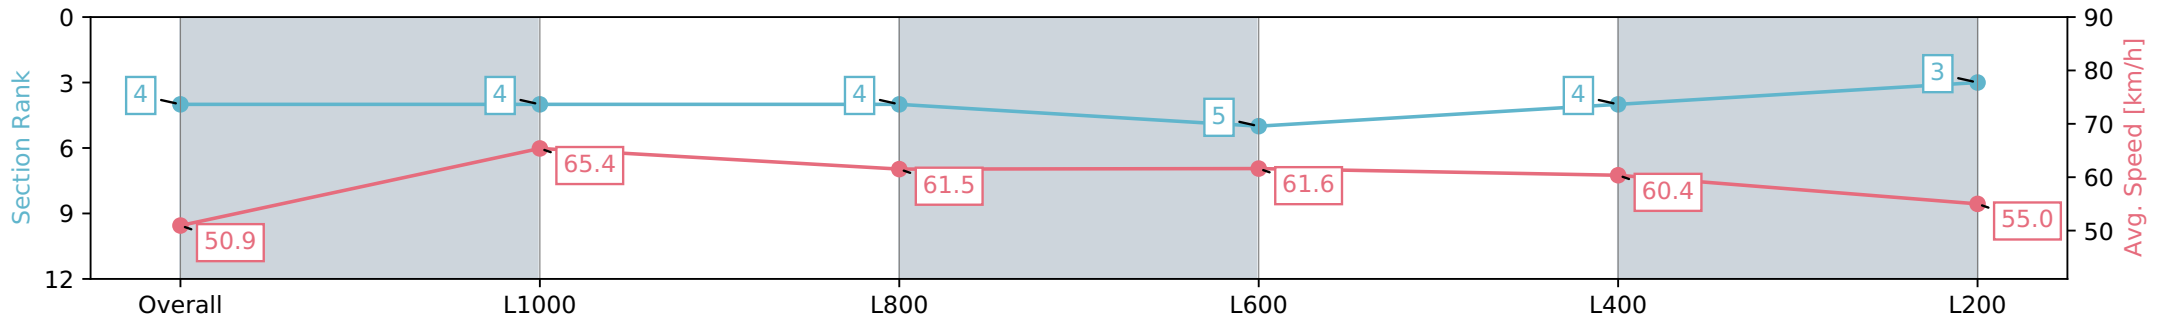

Horse/Jockey Name	SELLIX
Finish Rank	4
Fastest Section Time (Section)	0:11.00 (L1000)
Top Speed [km/h] (Section)	66.6 (L1000)
Race State	Finished

Gawler SA - Professional
Race 4: Kingsford Hotel Fillies & Mares Rating 0 - 56
Handicap - 1200m
10 April 2024 - 3:05PM
Track Rating: Soft 5, Weather: Overcast, Rail Position: True

Section	Overall	L1000	L800	L600	L400	L200
Section Times	1:13.50 [4] (0:14.12)	0:59.38 [4] (0:11.00)	0:48.38 [4] (0:11.60)	0:36.78 [5] (0:11.71)	0:25.07 [4] (0:11.94)	0:13.13 [3] (0:13.13)
Average Speed [km/h]	50.9	65.4	61.5	61.6	60.4	55.0
Top Speed [km/h]	66.4	66.6	64.3	63.3	62.0	57.9
Avg. Dist. to Rail [m]	1.8	0.4	1.1	0.7	2.0	2.6
Avg. Stride Freq. [Hz]	2.4	2.3	2.3	2.2	2.3	2.2
Avg. Stride Length [m]	6.7	7.9	7.6	7.6	7.3	6.9

[ ] Ranking at each section and finish
-:-:- No data available at this section
NA No data available