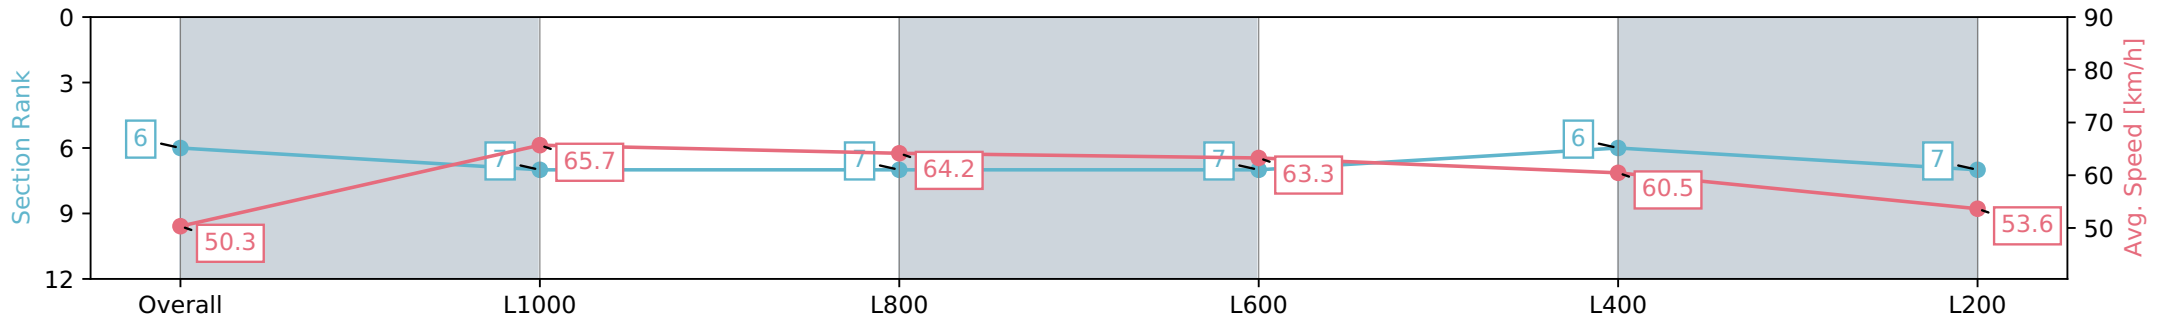

Horse/Jockey Name	HATEECH
Finish Rank	6
Fastest Section Time (Section)	0:11.03 (L1000)
Top Speed [km/h] (Section)	67.5 (L1000)
Race State	Finished

Gawler SA - Professional
Race 4: Kingsford Hotel Fillies & Mares Rating 0 - 56
Handicap - 1200m
10 April 2024 - 3:05PM
Track Rating: Soft 5, Weather: Overcast, Rail Position: True

Section	Overall	L1000	L800	L600	L400	L200
Section Times	1:13.97 [6] (0:14.33)	0:59.64 [7] (0:11.03)	0:48.61 [7] (0:11.55)	0:37.06 [7] (0:11.62)	0:25.44 [6] (0:12.03)	0:13.41 [7] (0:13.41)
Average Speed [km/h]	50.3	65.7	64.2	63.3	60.5	53.6
Top Speed [km/h]	66.0	67.5	65.6	65.1	62.9	57.8
Avg. Dist. to Rail [m]	5.4	3.3	3.7	5.2	6.9	9.0
Avg. Stride Freq. [Hz]	2.4	2.5	2.5	2.5	2.5	2.4
Avg. Stride Length [m]	6.4	7.3	7.0	6.9	6.5	6.2

Report Created: Wed 10 April 2024 18:01:34 GMT+10 (Note: Timing is based on positional data)

[ ] Ranking at each section and finish
-:-:- No data available at this section
NA No data available