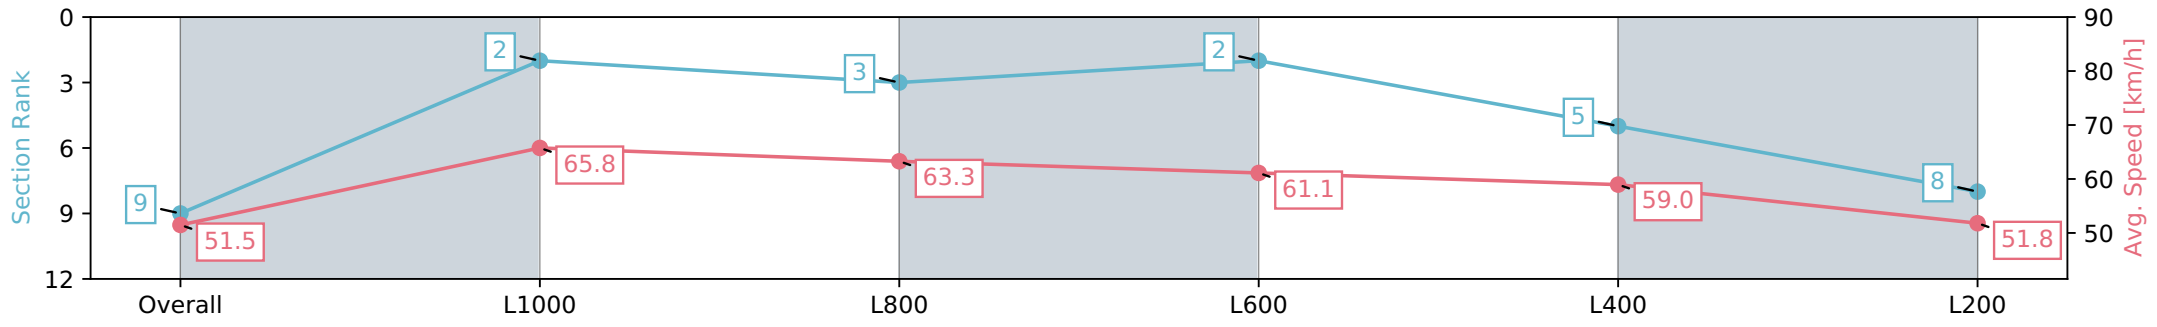

Horse/Jockey Name	RIVER
Finish Rank	9
Fastest Section Time (Section)	0:11.02 (L1000)
Top Speed [km/h] (Section)	67.1 (L1000)
Race State	Finished

Gawler SA - Professional
Race 4: Kingsford Hotel Fillies & Mares Rating 0 - 56
Handicap - 1200m
10 April 2024 - 3:05PM
Track Rating: Soft 5, Weather: Overcast, Rail Position: True

Section	Overall	L1000	L800	L600	L400	L200
Section Times	1:14.74 [9] (0:14.02)	1:00.72 [2] (0:11.02)	0:49.70 [3] (0:11.56)	0:38.14 [2] (0:11.92)	0:26.22 [5] (0:12.31)	0:13.91 [8] (0:13.91)
Average Speed [km/h]	51.5	65.8	63.3	61.1	59.0	51.8
Top Speed [km/h]	66.0	67.1	64.9	62.1	61.4	54.5
Avg. Dist. to Rail [m]	8.6	4.0	2.5	2.7	4.8	7.1
Avg. Stride Freq. [Hz]	2.5	2.6	2.5	2.5	2.4	2.3
Avg. Stride Length [m]	6.3	7.1	6.9	6.6	6.6	6.2

Report Created: Wed 10 April 2024 18:01:41 GMT+10 (Note: Timing is based on positional data)

- [ ] Ranking at each section and finish
- -:-:- No data available at this section
- NA No data available