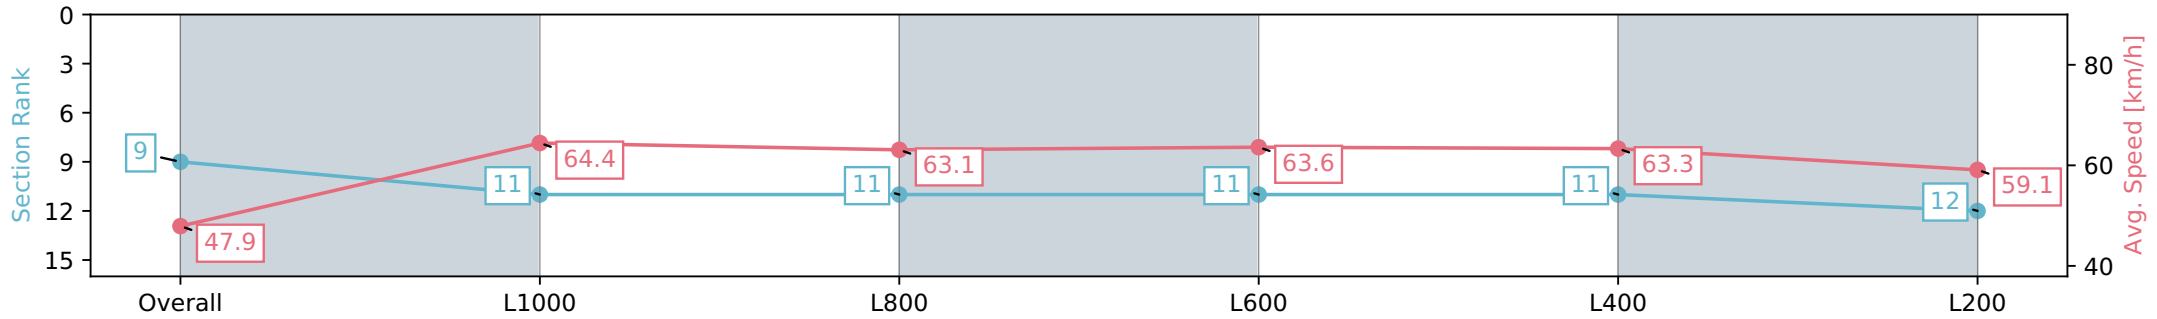

Gawler SA - Professional  
 Race 3: Adelaide Plains Bloodstock Maiden Plate - 1200m  
 10 April 2024 - 2:30PM  
 Track Rating: Soft 5, Weather: Overcast, Rail Position: True

Section	Overall	L1000	L800	L600	L400	L200
Section Times	1:12.97 [9] (0:15.07)	0:57.90 [11] (0:11.19)	0:46.71 [11] (0:11.54)	0:35.17 [11] (0:11.47)	0:23.70 [11] (0:11.56)	0:12.14 [12] (0:12.14)
Average Speed [km/h]	47.9	64.4	63.1	63.6	63.3	59.1
Top Speed [km/h]	63.2	65.3	64.7	64.6	64.1	61.8
Avg. Dist. to Rail [m]	5.1	1.7	1.1	3.7	7.1	10.3
Avg. Stride Freq. [Hz]	2.3	2.4	2.3	2.4	2.4	2.3
Avg. Stride Length [m]	6.6	7.6	7.5	7.4	7.3	7.0