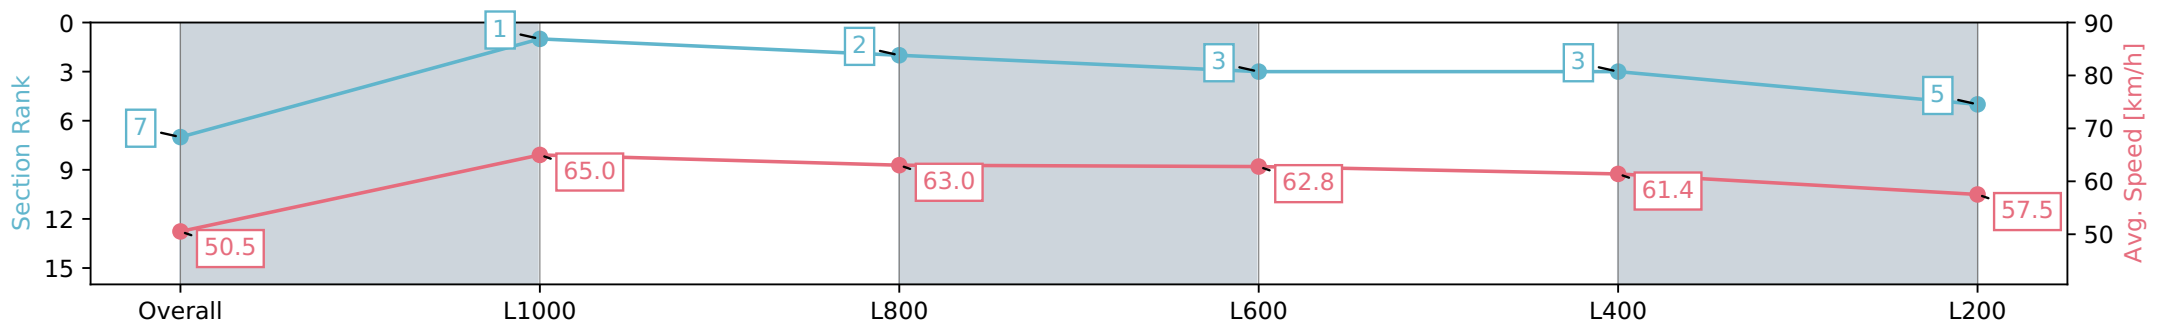

Horse/Jockey Name	ASTRODEAN
Finish Rank	7
Fastest Section Time (Section)	0:11.15 (L1000)
Top Speed [km/h] (Section)	65.7 (L1000)
Race State	Finished

Gawler SA - Professional
Race 3: Adelaide Plains Bloodstock Maiden Plate - 1200m
10 April 2024 - 2:30PM
Track Rating: Soft 5, Weather: Overcast, Rail Position: True

Section	Overall	L1000	L800	L600	L400	L200
Section Times	1:12.81 [7] (0:14.24)	0:58.57 [1] (0:11.15)	0:47.42 [2] (0:11.57)	0:35.84 [3] (0:11.59)	0:24.25 [3] (0:11.74)	0:12.51 [5] (0:12.51)
Average Speed [km/h]	50.5	65.0	63.0	62.8	61.4	57.5
Top Speed [km/h]	64.2	65.7	63.9	63.3	62.5	59.2
Avg. Dist. to Rail [m]	3.8	1.8	2.3	1.7	2.0	2.8
Avg. Stride Freq. [Hz]	2.3	2.3	2.3	2.2	2.2	2.2
Avg. Stride Length [m]	7.3	8.0	7.8	7.8	7.6	7.2

- [ ] Ranking at each section and finish
- -:-:- No data available at this section
- NA No data available