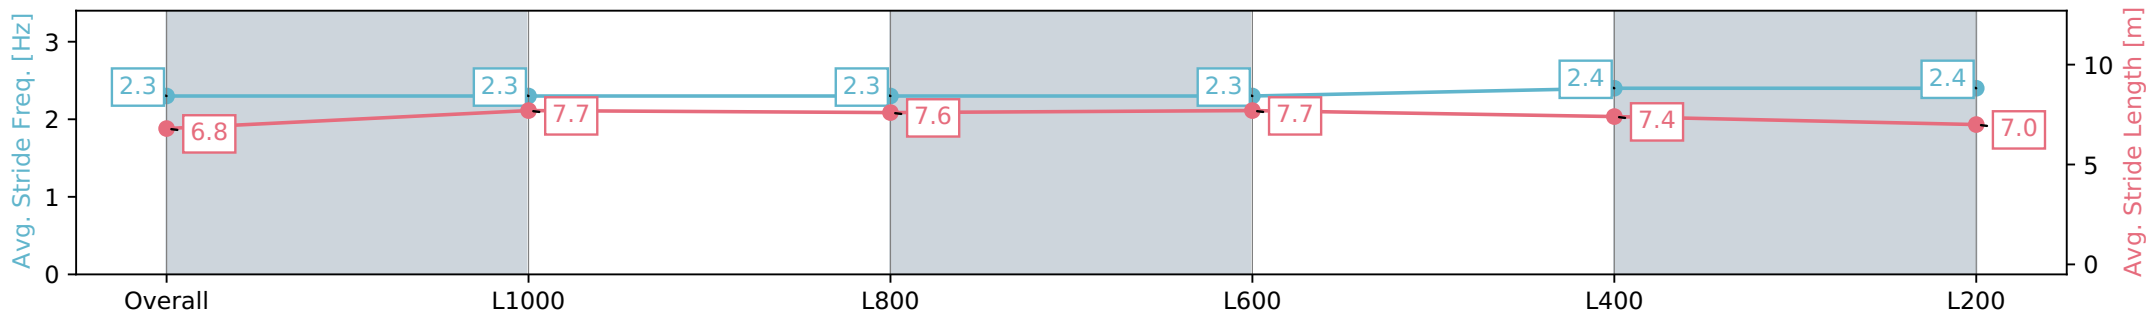

Horse/Jockey Name	I TELL YA WHAT
Finish Rank	6
Fastest Section Time (Section)	0:11.33 (L1000)
Top Speed [km/h] (Section)	65.2 (L600)
Race State	Finished

Gawler SA - Professional
Race 3: Adelaide Plains Bloodstock Maiden Plate - 1200m
10 April 2024 - 2:30PM
Track Rating: Soft 5, Weather: Overcast, Rail Position: True

Section	Overall	L1000	L800	L600	L400	L200
Section Times	1:12.80 [6] (0:15.12)	0:57.68 [12] (0:11.33)	0:46.35 [13] (0:11.59)	0:34.76 [13] (0:11.39)	0:23.37 [13] (0:11.38)	0:11.99 [10] (0:11.99)
Average Speed [km/h]	47.8	63.5	62.6	64.1	64.1	59.9
Top Speed [km/h]	62.2	64.8	63.6	65.2	65.2	62.1
Avg. Dist. to Rail [m]	8.3	1.6	1.2	2.7	6.7	11.0
Avg. Stride Freq. [Hz]	2.3	2.3	2.3	2.3	2.4	2.4
Avg. Stride Length [m]	6.8	7.7	7.6	7.7	7.4	7.0

- [ ] Ranking at each section and finish
- -:-:- No data available at this section
- NA No data available