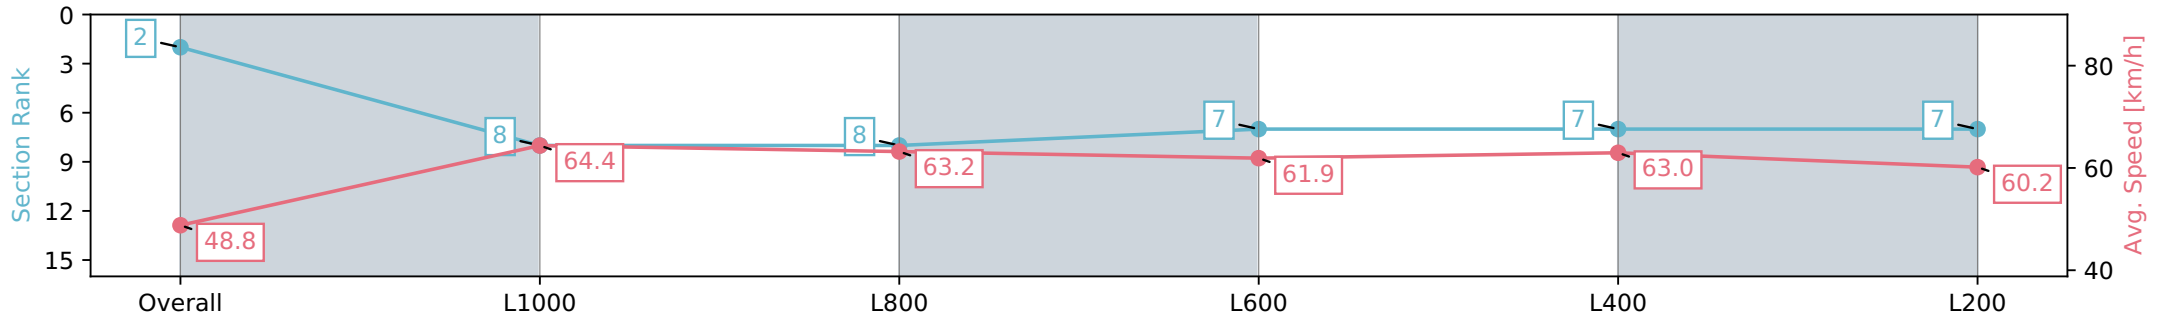

Horse/Jockey Name	HARD PRINCE
Finish Rank	2
Fastest Section Time (Section)	0:11.17 (L1000)
Top Speed [km/h] (Section)	65.3 (L1000)
Race State	Finished

Gawler SA - Professional
Race 3: Adelaide Plains Bloodstock Maiden Plate - 1200m
10 April 2024 - 2:30PM
Track Rating: Soft 5, Weather: Overcast, Rail Position: True

Section	Overall	L1000	L800	L600	L400	L200
Section Times	1:12.32 [2] (0:14.77)	0:57.55 [8] (0:11.17)	0:46.38 [8] (0:11.30)	0:35.08 [7] (0:11.62)	0:23.46 [7] (0:11.50)	0:11.96 [7] (0:11.96)
Average Speed [km/h]	48.8	64.4	63.2	61.9	63.0	60.2
Top Speed [km/h]	64.5	65.3	64.2	64.0	64.4	61.8
Avg. Dist. to Rail [m]	1.9	1.3	0.9	0.6	2.3	2.3
Avg. Stride Freq. [Hz]	2.3	2.4	2.4	2.3	2.3	2.3
Avg. Stride Length [m]	6.9	7.6	7.4	7.4	7.4	7.2

Report Created: Wed 10 April 2024 15:58:22 GMT+10 (Note: Timing is based on positional data)

- [ ] Ranking at each section and finish
- -:-:- No data available at this section
- NA No data available