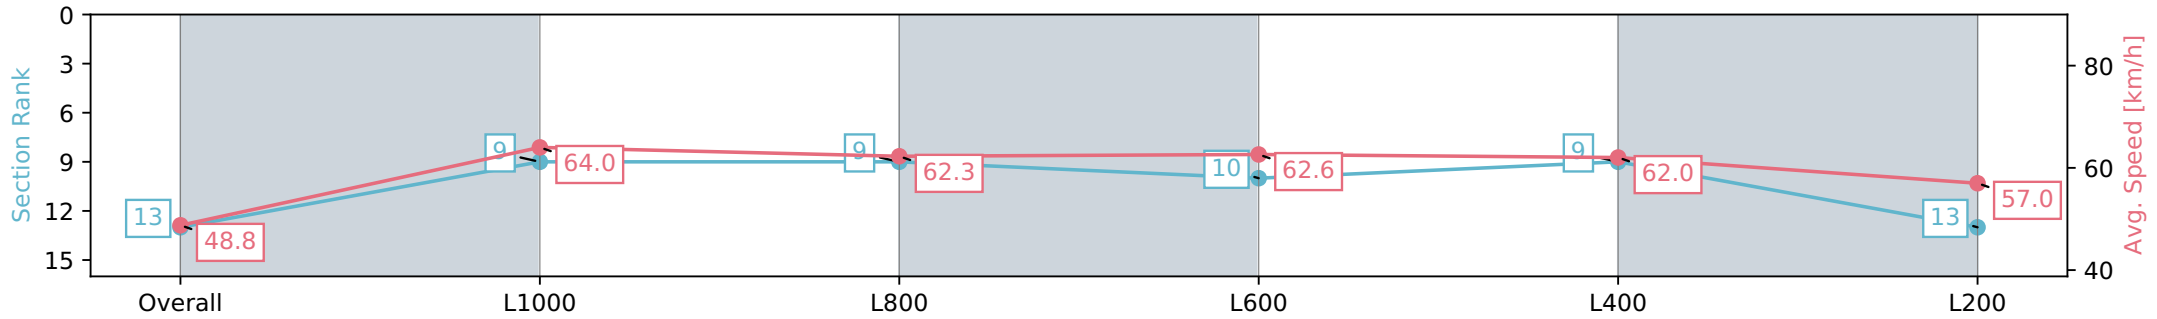

Horse/Jockey Name	REINE OF NINE
Finish Rank	13
Fastest Section Time (Section)	0:11.26 (L1000)
Top Speed [km/h] (Section)	64.6 (L1000)
Race State	Finished

Gawler SA - Professional
Race 3: Adelaide Plains Bloodstock Maiden Plate - 1200m
10 April 2024 - 2:30PM
Track Rating: Soft 5, Weather: Overcast, Rail Position: True

Section	Overall	L1000	L800	L600	L400	L200
Section Times	1:13.53 [13] (0:14.81)	0:58.72 [9] (0:11.26)	0:47.46 [9] (0:11.63)	0:35.83 [10] (0:11.55)	0:24.28 [9] (0:11.66)	0:12.62 [13] (0:12.62)
Average Speed [km/h]	48.8	64.0	62.3	62.6	62.0	57.0
Top Speed [km/h]	63.8	64.6	63.3	63.2	63.2	59.7
Avg. Dist. to Rail [m]	5.2	1.4	0.8	1.2	3.1	3.4
Avg. Stride Freq. [Hz]	2.5	2.5	2.5	2.5	2.5	2.4
Avg. Stride Length [m]	6.3	7.0	7.0	7.0	6.8	6.5

- [ ] Ranking at each section and finish
- -:-:- No data available at this section
- NA No data available