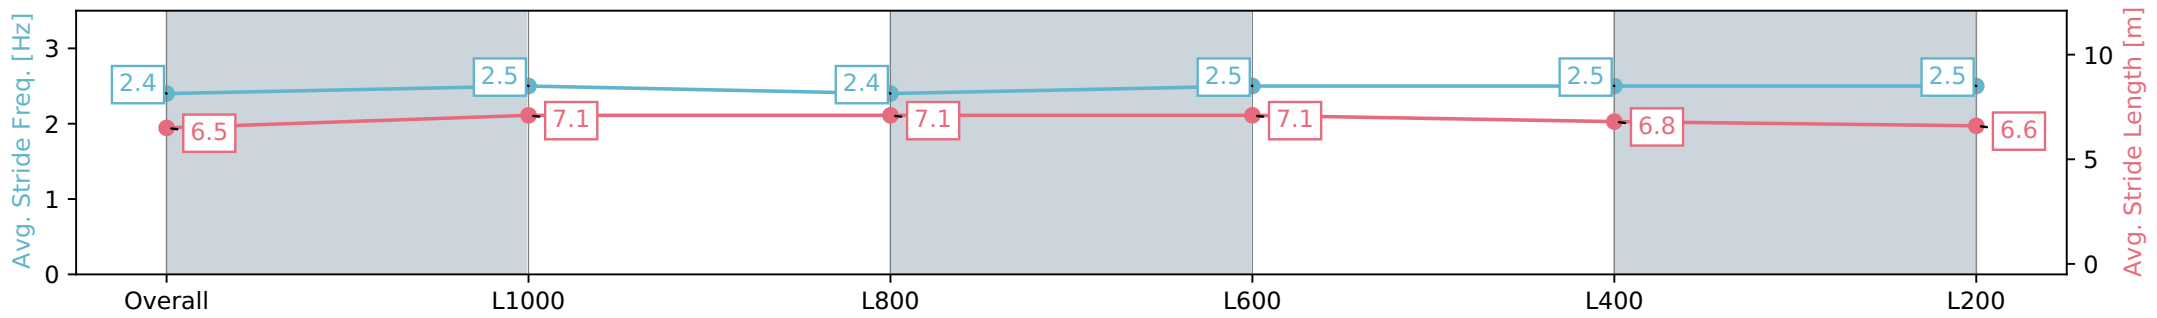

Horse/Jockey Name	MY CRACKLING
Finish Rank	8
Fastest Section Time (Section)	0:11.23 (L1000)
Top Speed [km/h] (Section)	65.3 (L1000)
Race State	Finished

Gawler SA - Professional
Race 3: Adelaide Plains Bloodstock Maiden Plate - 1200m
10 April 2024 - 2:30PM
Track Rating: Soft 5, Weather: Overcast, Rail Position: True

Section	Overall	L1000	L800	L600	L400	L200
Section Times	1:12.89 [8] (0:14.85)	0:58.04 [10] (0:11.23)	0:46.81 [10] (0:11.51)	0:35.30 [9] (0:11.30)	0:24.00 [8] (0:11.67)	0:12.33 [8] (0:12.33)
Average Speed [km/h]	48.5	64.3	62.8	64.1	62.2	58.5
Top Speed [km/h]	63.6	65.3	63.9	65.1	63.3	60.7
Avg. Dist. to Rail [m]	2.6	1.4	0.4	1.9	5.5	7.9
Avg. Stride Freq. [Hz]	2.4	2.5	2.4	2.5	2.5	2.5
Avg. Stride Length [m]	6.5	7.1	7.1	7.1	6.8	6.6

[ ] Ranking at each section and finish
-:-:- No data available at this section
NA No data available