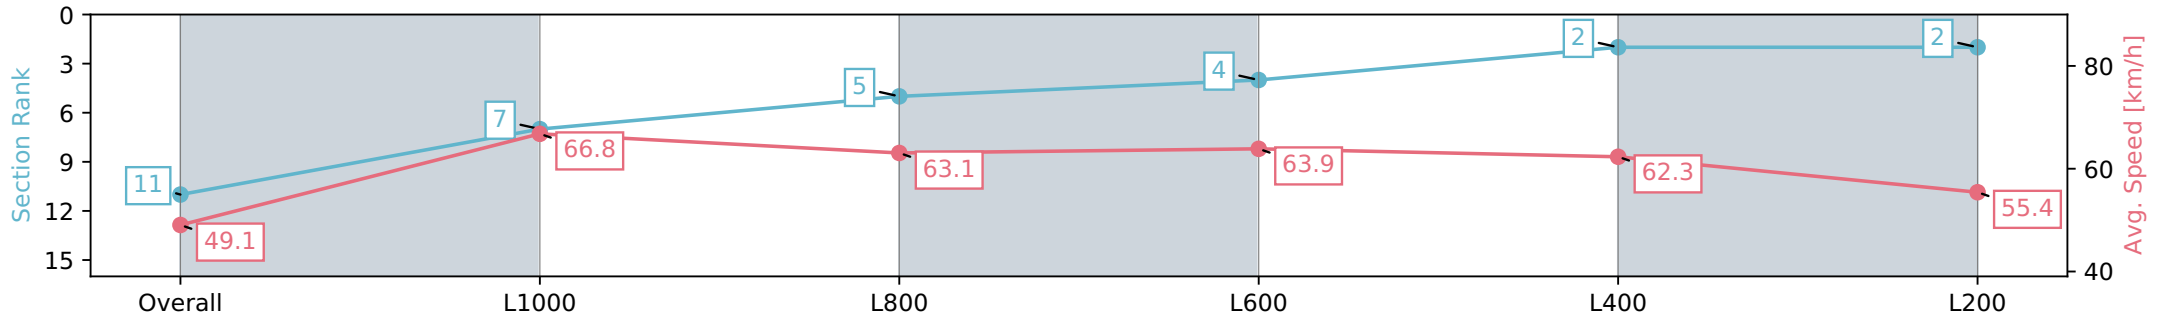

Horse/Jockey Name	ARAMOSO
Finish Rank	11
Fastest Section Time (Section)	0:10.79 (L1000)
Top Speed [km/h] (Section)	67.8 (L1000)
Race State	Finished

Gawler SA - Professional
Race 3: Adelaide Plains Bloodstock Maiden Plate - 1200m
10 April 2024 - 2:30PM
Track Rating: Soft 5, Weather: Overcast, Rail Position: True

Section	Overall	L1000	L800	L600	L400	L200
Section Times	1:13.19 [11] (0:14.74)	0:58.45 [7] (0:10.79)	0:47.66 [5] (0:11.54)	0:36.12 [4] (0:11.46)	0:24.66 [2] (0:11.71)	0:12.95 [2] (0:12.95)
Average Speed [km/h]	49.1	66.8	63.1	63.9	62.3	55.4
Top Speed [km/h]	65.5	67.8	64.3	64.2	63.3	59.3
Avg. Dist. to Rail [m]	6.5	1.5	2.0	3.4	5.8	7.0
Avg. Stride Freq. [Hz]	2.3	2.4	2.3	2.3	2.3	2.2
Avg. Stride Length [m]	6.9	7.8	7.6	7.6	7.4	6.8

[ ] Ranking at each section and finish
-:-:- No data available at this section
NA No data available