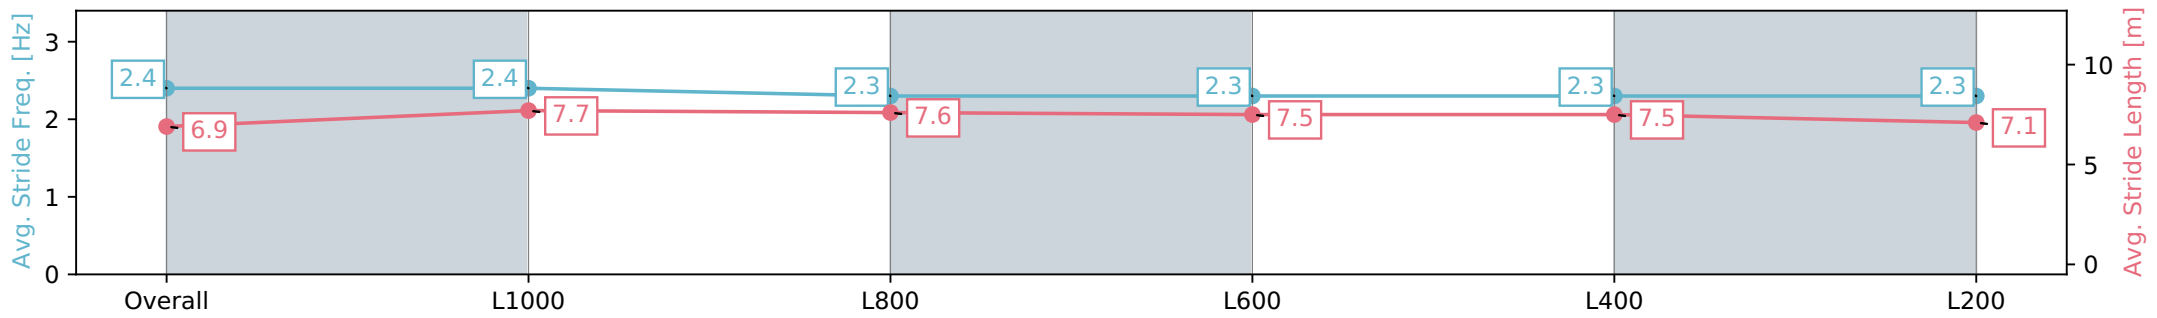

Horse/Jockey Name	DODD
Finish Rank	1
Fastest Section Time (Section)	0:11.00 (L1000)
Top Speed [km/h] (Section)	66.4 (L1000)
Race State	Finished

Gawler SA - Professional
Race 3: Adelaide Plains Bloodstock Maiden Plate - 1200m
10 April 2024 - 2:30PM
Track Rating: Soft 5, Weather: Overcast, Rail Position: True

Section	Overall	L1000	L800	L600	L400	L200
Section Times	1:12.27 [1] (0:14.34)	0:57.93 [2] (0:11.00)	0:46.93 [1] (0:11.49)	0:35.44 [1] (0:11.65)	0:23.79 [1] (0:11.54)	0:12.25 [1] (0:12.25)
Average Speed [km/h]	50.3	65.5	62.5	61.8	62.6	58.6
Top Speed [km/h]	66.0	66.4	64.1	62.7	63.4	60.7
Avg. Dist. to Rail [m]	5.3	1.4	0.5	0.4	1.9	4.2
Avg. Stride Freq. [Hz]	2.4	2.4	2.3	2.3	2.3	2.3
Avg. Stride Length [m]	6.9	7.7	7.6	7.5	7.5	7.1

Report Created: Wed 10 April 2024 15:58:19 GMT+10 (Note: Timing is based on positional data)

- [ ] Ranking at each section and finish
- -:-:- No data available at this section
- NA No data available