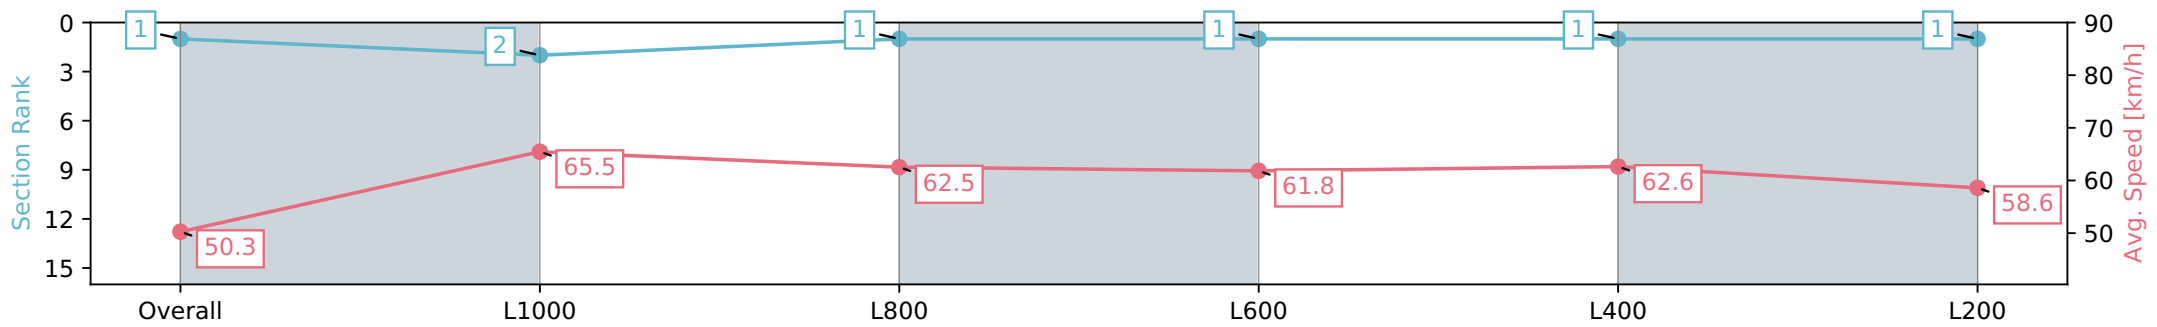

Section	Overall	L1000	L800	L600	L400	L200
Section Times	1:12.27 [1] (0:14.34)	0:57.93 [2] (0:11.00)	0:46.93 [1] (0:11.49)	0:35.44 [1] (0:11.65)	0:23.79 [1] (0:11.54)	0:12.25 [1] (0:12.25)
Average Speed [km/h]	50.3	65.5	62.5	61.8	62.6	58.6
Top Speed [km/h]	66.0	66.4	64.1	62.7	63.4	60.7
Avg. Dist. to Rail [m]	5.3	1.4	0.5	0.4	1.9	4.2
Avg. Stride Freq. [Hz]	2.4	2.4	2.3	2.3	2.3	2.3
Avg. Stride Length [m]	6.9	7.7	7.6	7.5	7.5	7.1