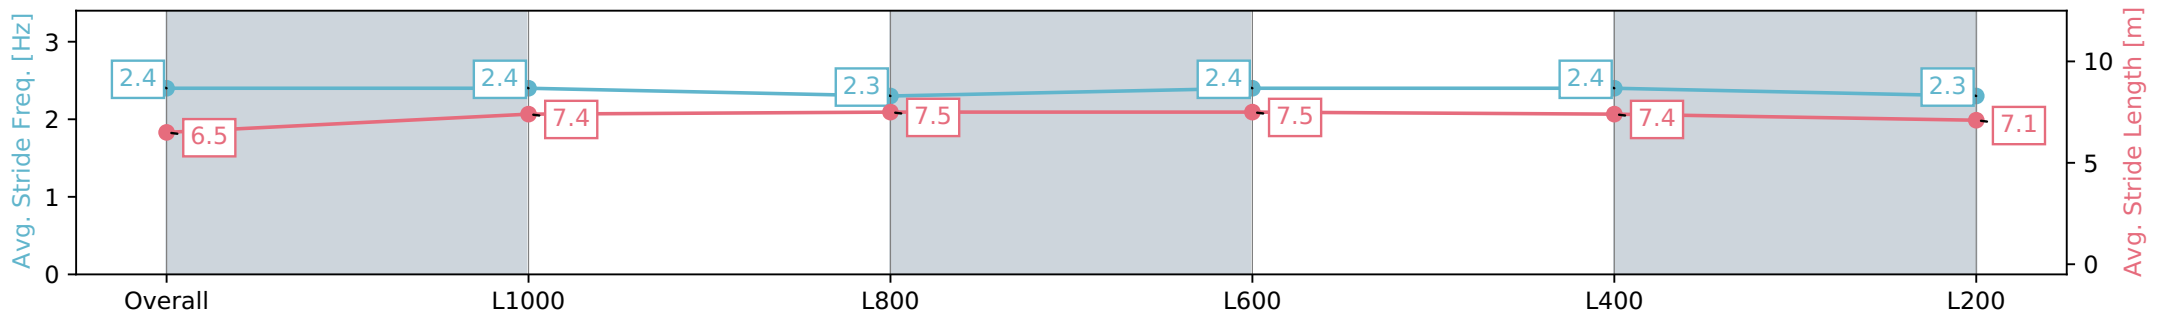

[ ] Ranking at each section and finish  
 -:-:- No data available at this section  
 NA No data available

Horse/Jockey Name	MONTCELOT
Finish Rank	10
Fastest Section Time (Section)	0:11.24 (L1000)
Top Speed [km/h] (Section)	64.8 (L1000)
Race State	Finished

Gawler SA - Professional  
 Race 3: Adelaide Plains Bloodstock Maiden Plate - 1200m  
 10 April 2024 - 2:30PM  
 Track Rating: Soft 5, Weather: Overcast, Rail Position: True

Section	Overall	L1000	L800	L600	L400	L200
Section Times	1:13.12 [10] (0:15.20)	0:57.92 [13] (0:11.24)	0:46.68 [12] (0:11.50)	0:35.18 [12] (0:11.34)	0:23.84 [12] (0:11.51)	0:12.33 [9] (0:12.33)
Average Speed [km/h]	47.3	64.2	62.5	63.8	62.8	58.5
Top Speed [km/h]	64.4	64.8	64.2	64.8	63.8	61.2
Avg. Dist. to Rail [m]	0.9	0.4	0.4	0.8	2.7	3.3
Avg. Stride Freq. [Hz]	2.4	2.4	2.3	2.4	2.4	2.3
Avg. Stride Length [m]	6.5	7.4	7.5	7.5	7.4	7.1