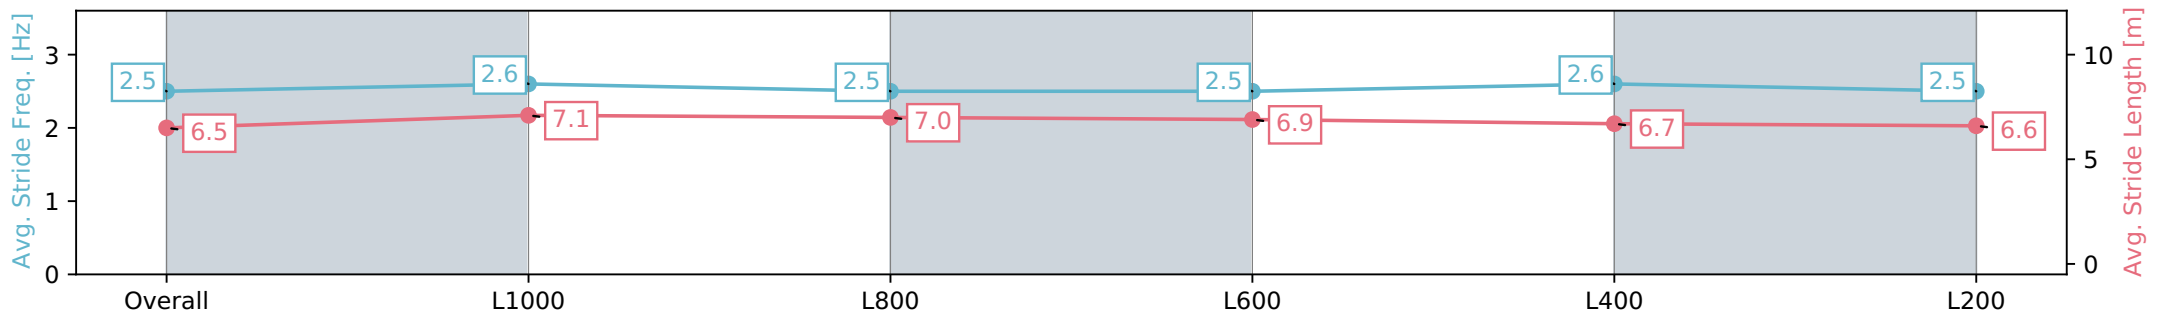

Gawler SA - Professional  
 Race 3: Adelaide Plains Bloodstock Maiden Plate - 1200m  
 10 April 2024 - 2:30PM  
 Track Rating: Soft 5, Weather: Overcast, Rail Position: True

Section	Overall	L1000	L800	L600	L400	L200
Section Times	1:12.59 [3] (0:14.47)	0:58.12 [4] (0:11.03)	0:47.09 [3] (0:11.62)	0:35.47 [5] (0:11.56)	0:23.90 [5] (0:11.56)	0:12.34 [3] (0:12.34)
Average Speed [km/h]	49.7	65.6	62.9	63.0	62.7	58.2
Top Speed [km/h]	65.3	66.0	64.8	63.8	64.1	60.5
Avg. Dist. to Rail [m]	7.3	1.9	2.3	2.3	3.2	5.1
Avg. Stride Freq. [Hz]	2.5	2.6	2.5	2.5	2.6	2.5
Avg. Stride Length [m]	6.5	7.1	7.0	6.9	6.7	6.6