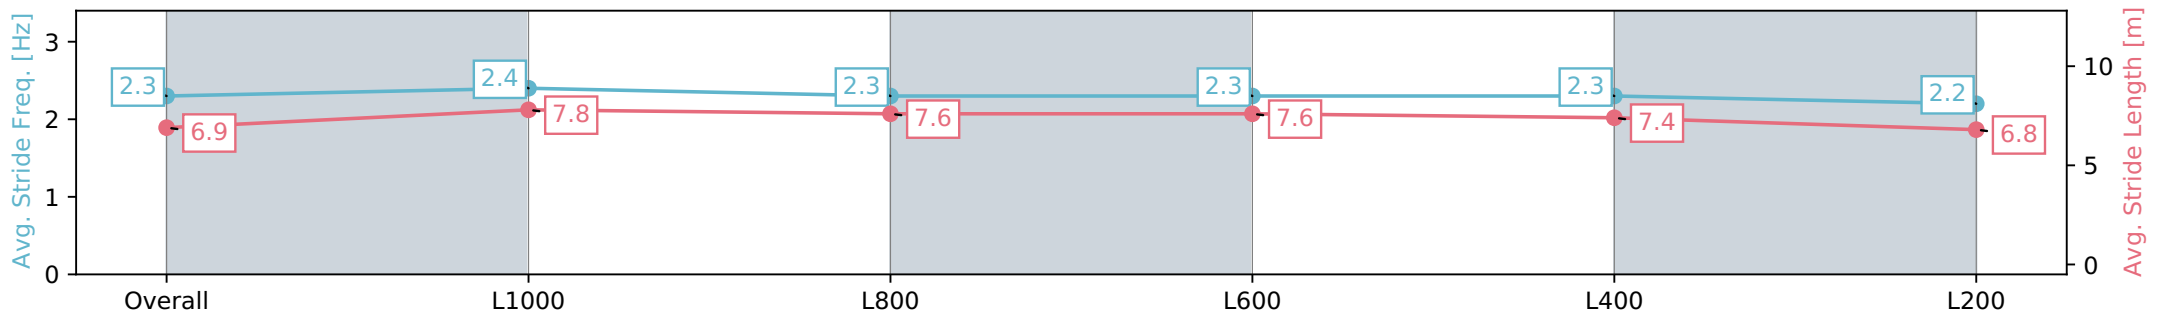

Gawler SA - Professional  
 Race 3: Adelaide Plains Bloodstock Maiden Plate - 1200m  
 10 April 2024 - 2:30PM  
 Track Rating: Soft 5, Weather: Overcast, Rail Position: True

Section	Overall	L1000	L800	L600	L400	L200
Section Times	1:13.12 [10] (0:15.20)	0:57.92 [13] (0:11.24)	0:46.68 [12] (0:11.50)	0:35.18 [12] (0:11.34)	0:23.84 [12] (0:11.51)	0:12.33 [9] (0:12.33)
Average Speed [km/h]	47.3	64.2	62.5	63.8	62.8	58.5
Top Speed [km/h]	64.4	64.8	64.2	64.8	63.8	61.2
Avg. Dist. to Rail [m]	0.9	0.4	0.4	0.8	2.7	3.3
Avg. Stride Freq. [Hz]	2.4	2.4	2.3	2.4	2.4	2.3
Avg. Stride Length [m]	6.5	7.4	7.5	7.5	7.4	7.1

[ ] Ranking at each section and finish  
 -:-:- No data available at this section  
 NA No data available

Horse/Jockey Name	ARAMOSO
Finish Rank	11
Fastest Section Time (Section)	0:10.79 (L1000)
Top Speed [km/h] (Section)	67.8 (L1000)
Race State	Finished

Gawler SA - Professional  
 Race 3: Adelaide Plains Bloodstock Maiden Plate - 1200m  
 10 April 2024 - 2:30PM  
 Track Rating: Soft 5, Weather: Overcast, Rail Position: True

Section	Overall	L1000	L800	L600	L400	L200
Section Times	1:13.19 [11] (0:14.74)	0:58.45 [7] (0:10.79)	0:47.66 [5] (0:11.54)	0:36.12 [4] (0:11.46)	0:24.66 [2] (0:11.71)	0:12.95 [2] (0:12.95)
Average Speed [km/h]	49.1	66.8	63.1	63.9	62.3	55.4
Top Speed [km/h]	65.5	67.8	64.3	64.2	63.3	59.3
Avg. Dist. to Rail [m]	6.5	1.5	2.0	3.4	5.8	7.0
Avg. Stride Freq. [Hz]	2.3	2.4	2.3	2.3	2.3	2.2
Avg. Stride Length [m]	6.9	7.8	7.6	7.6	7.4	6.8