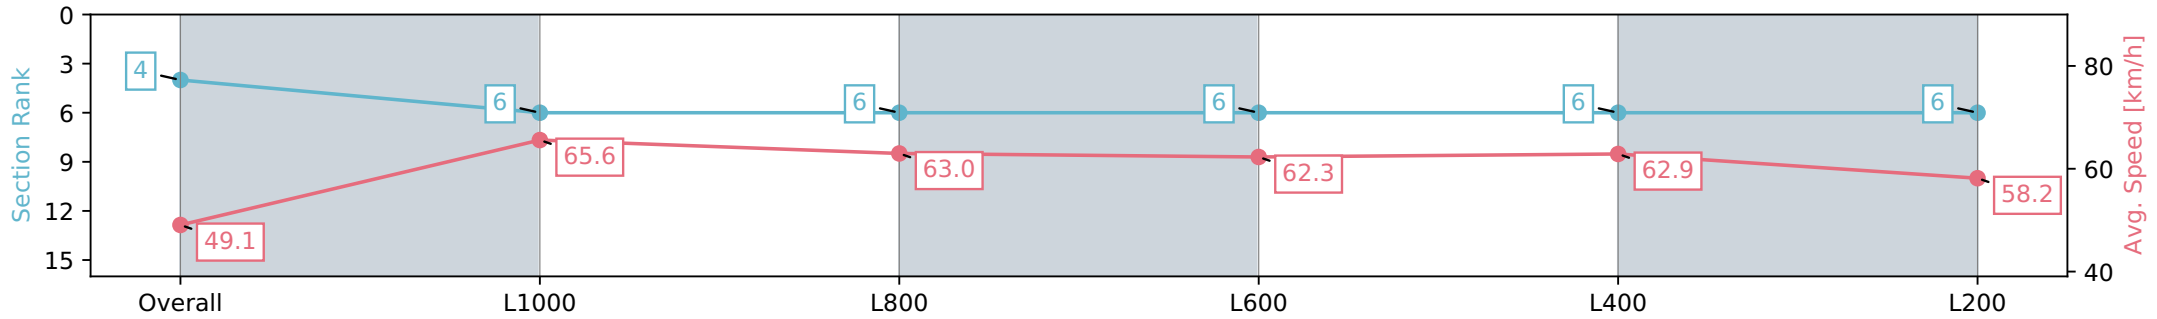

Horse/Jockey Name	SIX STARS
Finish Rank	4
Fastest Section Time (Section)	0:11.04 (L1000)
Top Speed [km/h] (Section)	66.5 (L1000)
Race State	Finished

Gawler SA - Professional
Race 3: Adelaide Plains Bloodstock Maiden Plate - 1200m
10 April 2024 - 2:30PM
Track Rating: Soft 5, Weather: Overcast, Rail Position: True

Section	Overall	L1000	L800	L600	L400	L200
Section Times	1:12.65 [4] (0:14.65)	0:58.00 [6] (0:11.04)	0:46.96 [6] (0:11.47)	0:35.49 [6] (0:11.62)	0:23.87 [6] (0:11.53)	0:12.34 [6] (0:12.34)
Average Speed [km/h]	49.1	65.6	63.0	62.3	62.9	58.2
Top Speed [km/h]	65.0	66.5	64.1	64.2	63.7	61.0
Avg. Dist. to Rail [m]	2.1	0.7	1.0	0.9	3.2	5.6
Avg. Stride Freq. [Hz]	2.4	2.3	2.3	2.3	2.3	2.3
Avg. Stride Length [m]	6.7	7.9	7.7	7.6	7.5	7.0

Report Created: Wed 10 April 2024 15:58:27 GMT+10 (Note: Timing is based on positional data)

- [ ] Ranking at each section and finish
- -:-:- No data available at this section
- NA No data available