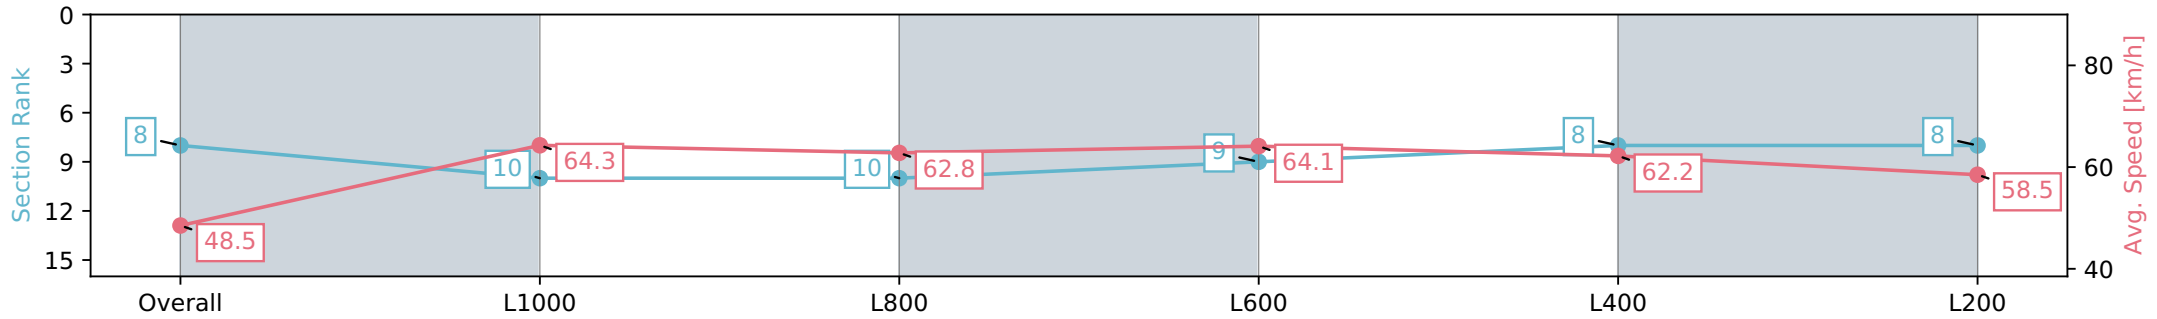

Horse/Jockey Name	MY CRACKLING
Finish Rank	8
Fastest Section Time (Section)	0:11.23 (L1000)
Top Speed [km/h] (Section)	65.3 (L1000)
Race State	Finished

Gawler SA - Professional
Race 3: Adelaide Plains Bloodstock Maiden Plate - 1200m
10 April 2024 - 2:30PM
Track Rating: Soft 5, Weather: Overcast, Rail Position: True

Section	Overall	L1000	L800	L600	L400	L200
Section Times	1:12.89 [8] (0:14.85)	0:58.04 [10] (0:11.23)	0:46.81 [10] (0:11.51)	0:35.30 [9] (0:11.30)	0:24.00 [8] (0:11.67)	0:12.33 [8] (0:12.33)
Average Speed [km/h]	48.5	64.3	62.8	64.1	62.2	58.5
Top Speed [km/h]	63.6	65.3	63.9	65.1	63.3	60.7
Avg. Dist. to Rail [m]	2.6	1.4	0.4	1.9	5.5	7.9
Avg. Stride Freq. [Hz]	2.4	2.5	2.4	2.5	2.5	2.5
Avg. Stride Length [m]	6.5	7.1	7.1	7.1	6.8	6.6

[ ] Ranking at each section and finish
-:-:- No data available at this section
NA No data available