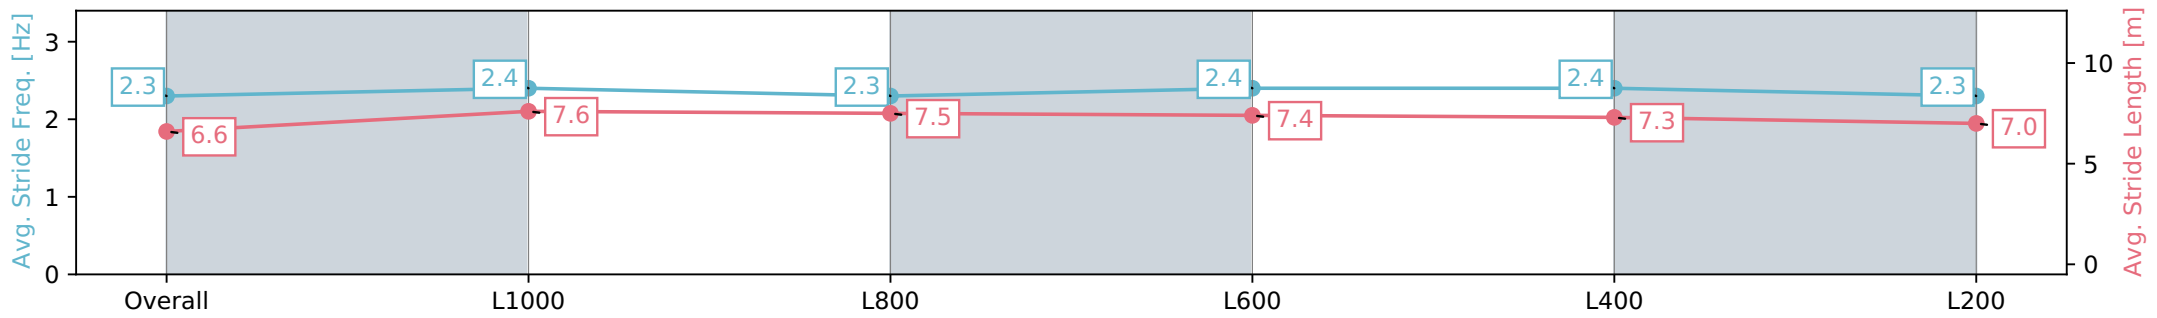

Gawler SA - Professional  
 Race 3: Adelaide Plains Bloodstock Maiden Plate - 1200m  
 10 April 2024 - 2:30PM  
 Track Rating: Soft 5, Weather: Overcast, Rail Position: True

Section	Overall	L1000	L800	L600	L400	L200
Section Times	1:12.97 [9] (0:15.07)	0:57.90 [11] (0:11.19)	0:46.71 [11] (0:11.54)	0:35.17 [11] (0:11.47)	0:23.70 [11] (0:11.56)	0:12.14 [12] (0:12.14)
Average Speed [km/h]	47.9	64.4	63.1	63.6	63.3	59.1
Top Speed [km/h]	63.2	65.3	64.7	64.6	64.1	61.8
Avg. Dist. to Rail [m]	5.1	1.7	1.1	3.7	7.1	10.3
Avg. Stride Freq. [Hz]	2.3	2.4	2.3	2.4	2.4	2.3
Avg. Stride Length [m]	6.6	7.6	7.5	7.4	7.3	7.0