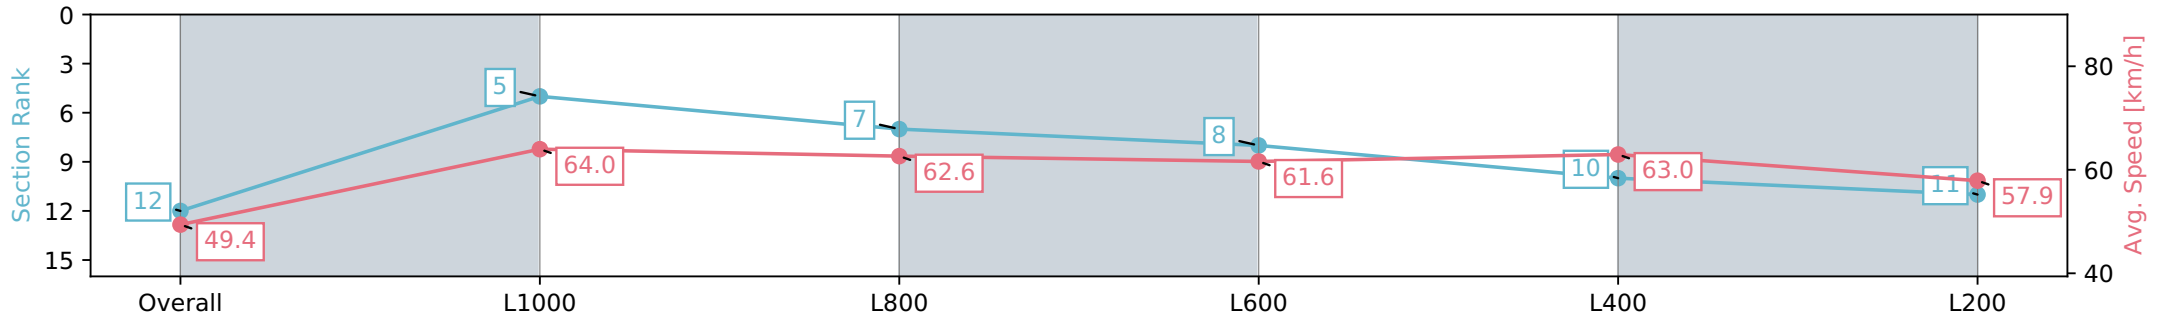

Horse/Jockey Name	THAVMA
Finish Rank	12
Fastest Section Time (Section)	0:11.28 (L1000)
Top Speed [km/h] (Section)	64.5 (L1000)
Race State	Finished

Gawler SA - Professional
Race 3: Adelaide Plains Bloodstock Maiden Plate - 1200m
10 April 2024 - 2:30PM
Track Rating: Soft 5, Weather: Overcast, Rail Position: True

Section	Overall	L1000	L800	L600	L400	L200
Section Times	1:13.25 [12] (0:14.60)	0:58.65 [5] (0:11.28)	0:47.37 [7] (0:11.60)	0:35.77 [8] (0:11.78)	0:23.99 [10] (0:11.56)	0:12.42 [11] (0:12.42)
Average Speed [km/h]	49.4	64.0	62.6	61.6	63.0	57.9
Top Speed [km/h]	63.5	64.5	64.0	63.2	64.0	61.3
Avg. Dist. to Rail [m]	4.3	0.7	0.9	2.5	5.1	6.1
Avg. Stride Freq. [Hz]	2.5	2.5	2.4	2.4	2.4	2.4
Avg. Stride Length [m]	6.3	7.1	7.1	7.1	7.1	6.8

Report Created: Wed 10 April 2024 15:58:46 GMT+10 (Note: Timing is based on positional data)

- [ ] Ranking at each section and finish
- -:-:- No data available at this section
- NA No data available