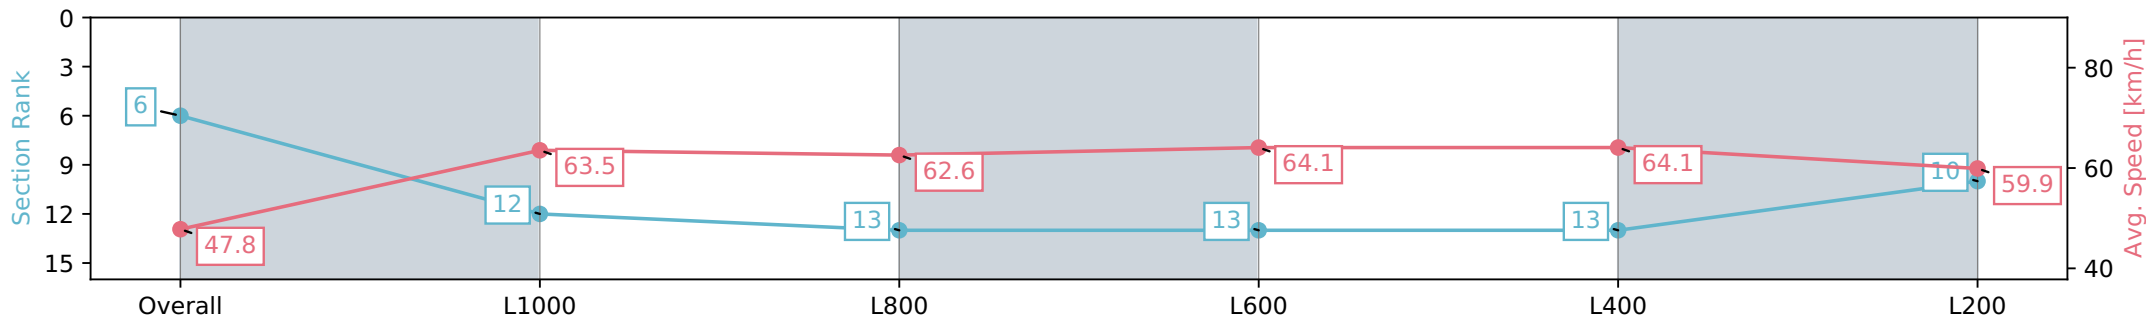

Horse/Jockey Name	I TELL YA WHAT
Finish Rank	6
Fastest Section Time (Section)	0:11.33 (L1000)
Top Speed [km/h] (Section)	65.2 (L600)
Race State	Finished

Gawler SA - Professional
Race 3: Adelaide Plains Bloodstock Maiden Plate - 1200m
10 April 2024 - 2:30PM
Track Rating: Soft 5, Weather: Overcast, Rail Position: True

Section	Overall	L1000	L800	L600	L400	L200
Section Times	1:12.80 [6] (0:15.12)	0:57.68 [12] (0:11.33)	0:46.35 [13] (0:11.59)	0:34.76 [13] (0:11.39)	0:23.37 [13] (0:11.38)	0:11.99 [10] (0:11.99)
Average Speed [km/h]	47.8	63.5	62.6	64.1	64.1	59.9
Top Speed [km/h]	62.2	64.8	63.6	65.2	65.2	62.1
Avg. Dist. to Rail [m]	8.3	1.6	1.2	2.7	6.7	11.0
Avg. Stride Freq. [Hz]	2.3	2.3	2.3	2.3	2.4	2.4
Avg. Stride Length [m]	6.8	7.7	7.6	7.7	7.4	7.0

- [ ] Ranking at each section and finish
- -:-:- No data available at this section
- NA No data available