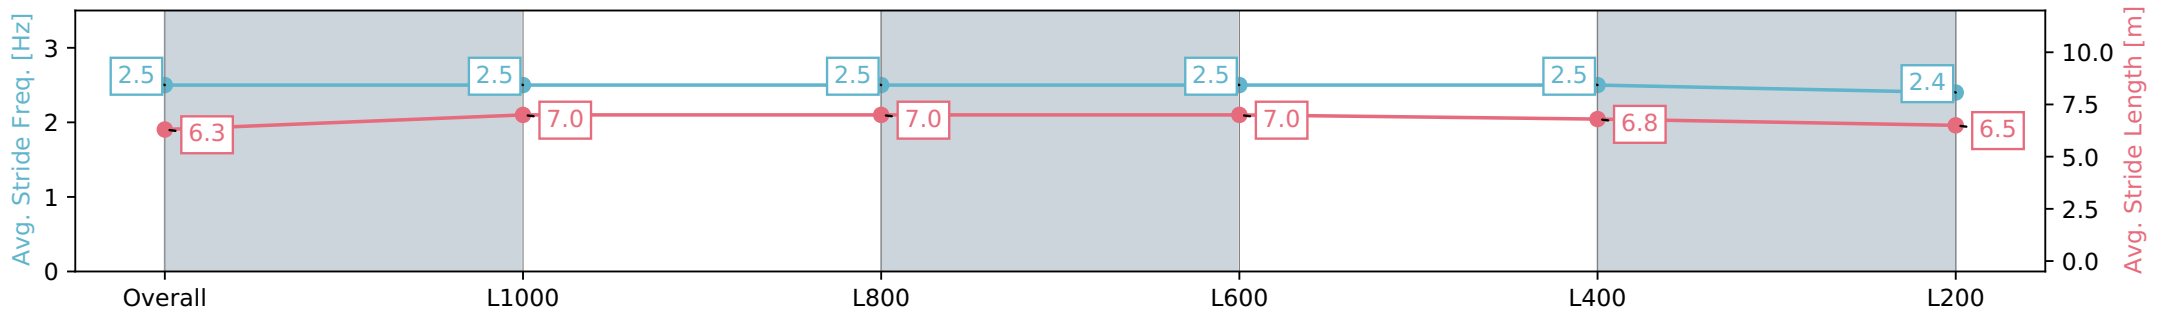

Gawler SA - Professional  
 Race 3: Adelaide Plains Bloodstock Maiden Plate - 1200m  
 10 April 2024 - 2:30PM  
 Track Rating: Soft 5, Weather: Overcast, Rail Position: True

Section	Overall	L1000	L800	L600	L400	L200
Section Times	1:13.25 [12] (0:14.60)	0:58.65 [5] (0:11.28)	0:47.37 [7] (0:11.60)	0:35.77 [8] (0:11.78)	0:23.99 [10] (0:11.56)	0:12.42 [11] (0:12.42)
Average Speed [km/h]	49.4	64.0	62.6	61.6	63.0	57.9
Top Speed [km/h]	63.5	64.5	64.0	63.2	64.0	61.3
Avg. Dist. to Rail [m]	4.3	0.7	0.9	2.5	5.1	6.1
Avg. Stride Freq. [Hz]	2.5	2.5	2.4	2.4	2.4	2.4
Avg. Stride Length [m]	6.3	7.1	7.1	7.1	7.1	6.8

Report Created: Wed 10 April 2024 15:58:46 GMT+10 (Note: Timing is based on positional data)

- [ ] Ranking at each section and finish
- :-:- No data available at this section
- NA No data available

Horse/Jockey Name	REINE OF NINE
Finish Rank	13
Fastest Section Time (Section)	0:11.26 (L1000)
Top Speed [km/h] (Section)	64.6 (L1000)
Race State	Finished

Gawler SA - Professional  
 Race 3: Adelaide Plains Bloodstock Maiden Plate - 1200m  
 10 April 2024 - 2:30PM  
 Track Rating: Soft 5, Weather: Overcast, Rail Position: True

Section	Overall	L1000	L800	L600	L400	L200
Section Times	1:13.53 [13] (0:14.81)	0:58.72 [9] (0:11.26)	0:47.46 [9] (0:11.63)	0:35.83 [10] (0:11.55)	0:24.28 [9] (0:11.66)	0:12.62 [13] (0:12.62)
Average Speed [km/h]	48.8	64.0	62.3	62.6	62.0	57.0
Top Speed [km/h]	63.8	64.6	63.3	63.2	63.2	59.7
Avg. Dist. to Rail [m]	5.2	1.4	0.8	1.2	3.1	3.4
Avg. Stride Freq. [Hz]	2.5	2.5	2.5	2.5	2.5	2.4
Avg. Stride Length [m]	6.3	7.0	7.0	7.0	6.8	6.5