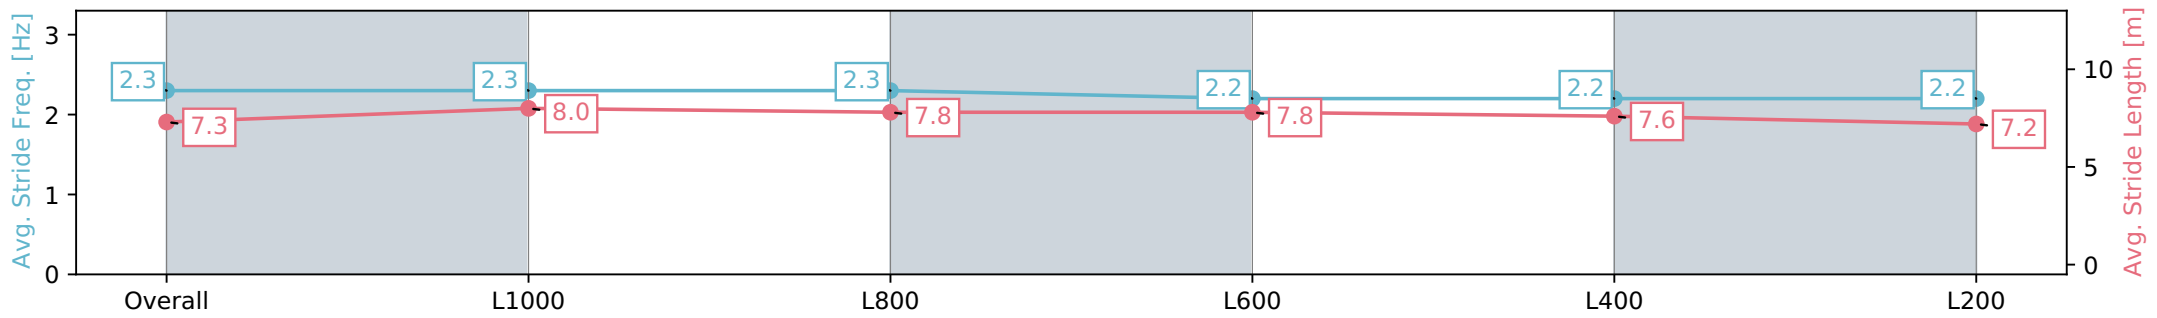

Horse/Jockey Name	ASTRODEAN
Finish Rank	7
Fastest Section Time (Section)	0:11.15 (L1000)
Top Speed [km/h] (Section)	65.7 (L1000)
Race State	Finished

Gawler SA - Professional
Race 3: Adelaide Plains Bloodstock Maiden Plate - 1200m
10 April 2024 - 2:30PM
Track Rating: Soft 5, Weather: Overcast, Rail Position: True

Section	Overall	L1000	L800	L600	L400	L200
Section Times	1:12.81 [7] (0:14.24)	0:58.57 [1] (0:11.15)	0:47.42 [2] (0:11.57)	0:35.84 [3] (0:11.59)	0:24.25 [3] (0:11.74)	0:12.51 [5] (0:12.51)
Average Speed [km/h]	50.5	65.0	63.0	62.8	61.4	57.5
Top Speed [km/h]	64.2	65.7	63.9	63.3	62.5	59.2
Avg. Dist. to Rail [m]	3.8	1.8	2.3	1.7	2.0	2.8
Avg. Stride Freq. [Hz]	2.3	2.3	2.3	2.2	2.2	2.2
Avg. Stride Length [m]	7.3	8.0	7.8	7.8	7.6	7.2

- [ ] Ranking at each section and finish
- -:-:- No data available at this section
- NA No data available