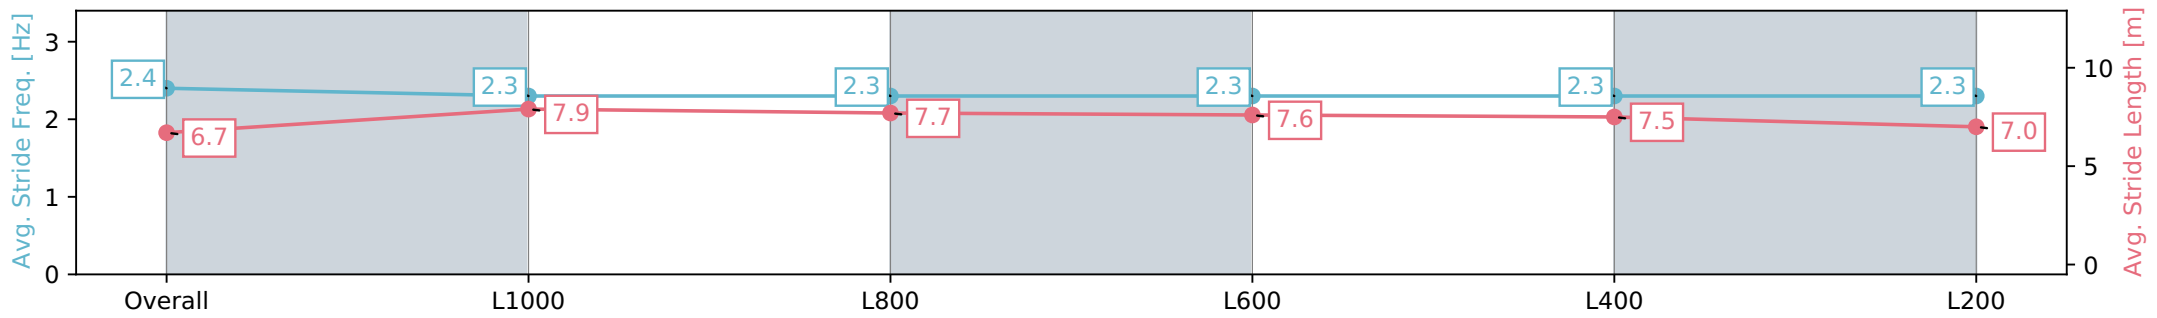

Gawler SA - Professional  
 Race 3: Adelaide Plains Bloodstock Maiden Plate - 1200m  
 10 April 2024 - 2:30PM  
 Track Rating: Soft 5, Weather: Overcast, Rail Position: True

Section	Overall	L1000	L800	L600	L400	L200
Section Times	1:12.65 [4] (0:14.65)	0:58.00 [6] (0:11.04)	0:46.96 [6] (0:11.47)	0:35.49 [6] (0:11.62)	0:23.87 [6] (0:11.53)	0:12.34 [6] (0:12.34)
Average Speed [km/h]	49.1	65.6	63.0	62.3	62.9	58.2
Top Speed [km/h]	65.0	66.5	64.1	64.2	63.7	61.0
Avg. Dist. to Rail [m]	2.1	0.7	1.0	0.9	3.2	5.6
Avg. Stride Freq. [Hz]	2.4	2.3	2.3	2.3	2.3	2.3
Avg. Stride Length [m]	6.7	7.9	7.7	7.6	7.5	7.0