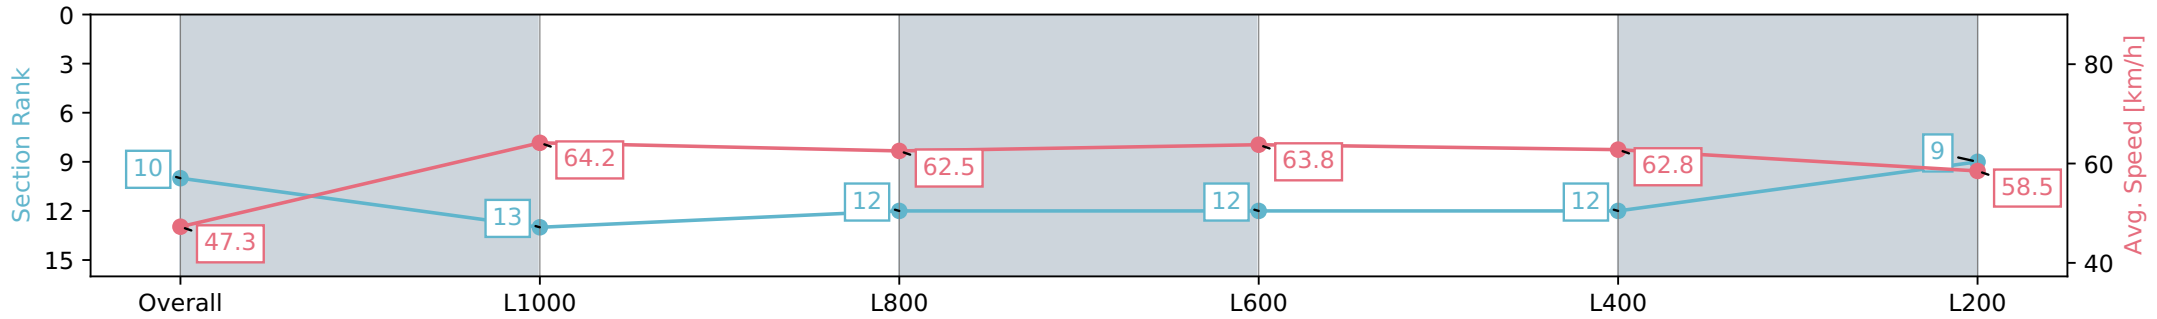

Horse/Jockey Name	MONTCELOT
Finish Rank	10
Fastest Section Time (Section)	0:11.24 (L1000)
Top Speed [km/h] (Section)	64.8 (L1000)
Race State	Finished

Gawler SA - Professional
Race 3: Adelaide Plains Bloodstock Maiden Plate - 1200m
10 April 2024 - 2:30PM
Track Rating: Soft 5, Weather: Overcast, Rail Position: True

Section	Overall	L1000	L800	L600	L400	L200
Section Times	1:13.12 [10] (0:15.20)	0:57.92 [13] (0:11.24)	0:46.68 [12] (0:11.50)	0:35.18 [12] (0:11.34)	0:23.84 [12] (0:11.51)	0:12.33 [9] (0:12.33)
Average Speed [km/h]	47.3	64.2	62.5	63.8	62.8	58.5
Top Speed [km/h]	64.4	64.8	64.2	64.8	63.8	61.2
Avg. Dist. to Rail [m]	0.9	0.4	0.4	0.8	2.7	3.3
Avg. Stride Freq. [Hz]	2.4	2.4	2.3	2.4	2.4	2.3
Avg. Stride Length [m]	6.5	7.4	7.5	7.5	7.4	7.1

[ ] Ranking at each section and finish
-:-:- No data available at this section
NA No data available