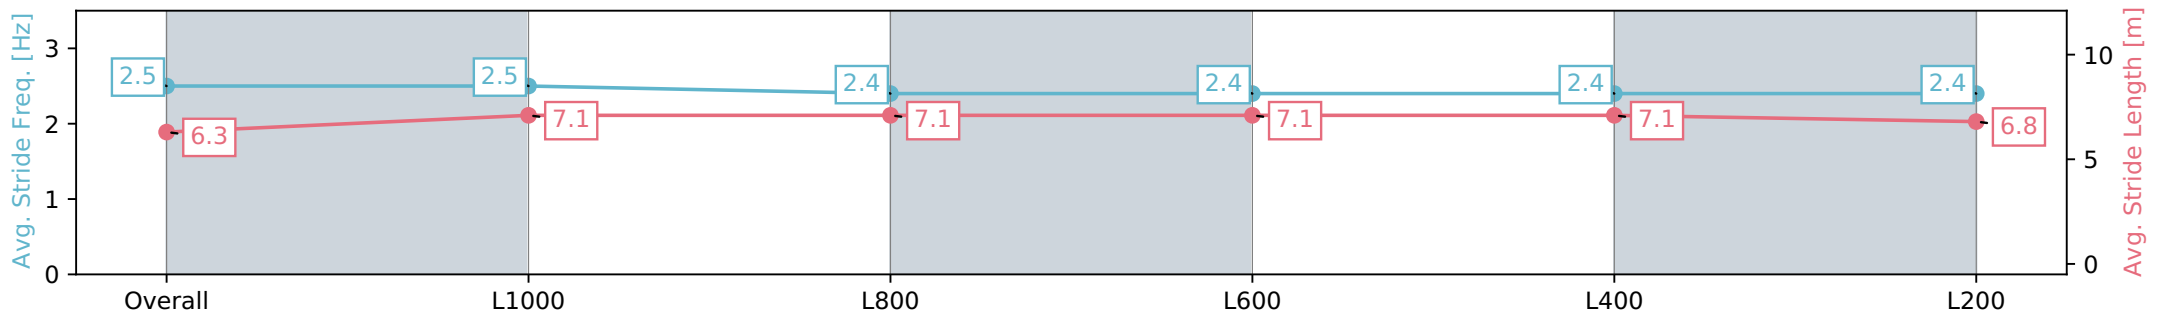

Gawler SA - Professional  
 Race 3: Adelaide Plains Bloodstock Maiden Plate - 1200m  
 10 April 2024 - 2:30PM  
 Track Rating: Soft 5, Weather: Overcast, Rail Position: True

Section	Overall	L1000	L800	L600	L400	L200
Section Times	1:13.19 [11] (0:14.74)	0:58.45 [7] (0:10.79)	0:47.66 [5] (0:11.54)	0:36.12 [4] (0:11.46)	0:24.66 [2] (0:11.71)	0:12.95 [2] (0:12.95)
Average Speed [km/h]	49.1	66.8	63.1	63.9	62.3	55.4
Top Speed [km/h]	65.5	67.8	64.3	64.2	63.3	59.3
Avg. Dist. to Rail [m]	6.5	1.5	2.0	3.4	5.8	7.0
Avg. Stride Freq. [Hz]	2.3	2.4	2.3	2.3	2.3	2.2
Avg. Stride Length [m]	6.9	7.8	7.6	7.6	7.4	6.8

[ ] Ranking at each section and finish  
 -:-:- No data available at this section  
 NA No data available

Horse/Jockey Name	THAVMA
Finish Rank	12
Fastest Section Time (Section)	0:11.28 (L1000)
Top Speed [km/h] (Section)	64.5 (L1000)
Race State	Finished

Gawler SA - Professional  
 Race 3: Adelaide Plains Bloodstock Maiden Plate - 1200m  
 10 April 2024 - 2:30PM  
 Track Rating: Soft 5, Weather: Overcast, Rail Position: True

Section	Overall	L1000	L800	L600	L400	L200
Section Times	1:13.25 [12] (0:14.60)	0:58.65 [5] (0:11.28)	0:47.37 [7] (0:11.60)	0:35.77 [8] (0:11.78)	0:23.99 [10] (0:11.56)	0:12.42 [11] (0:12.42)
Average Speed [km/h]	49.4	64.0	62.6	61.6	63.0	57.9
Top Speed [km/h]	63.5	64.5	64.0	63.2	64.0	61.3
Avg. Dist. to Rail [m]	4.3	0.7	0.9	2.5	5.1	6.1
Avg. Stride Freq. [Hz]	2.5	2.5	2.4	2.4	2.4	2.4
Avg. Stride Length [m]	6.3	7.1	7.1	7.1	7.1	6.8