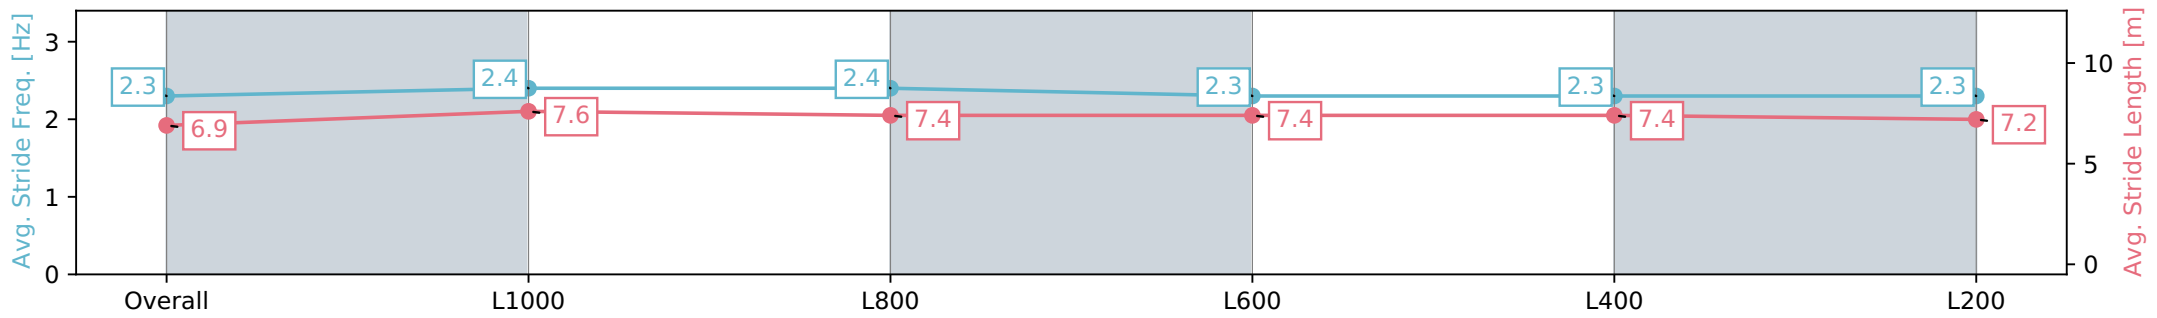

Horse/Jockey Name	HARD PRINCE
Finish Rank	2
Fastest Section Time (Section)	0:11.17 (L1000)
Top Speed [km/h] (Section)	65.3 (L1000)
Race State	Finished

Gawler SA - Professional
Race 3: Adelaide Plains Bloodstock Maiden Plate - 1200m
10 April 2024 - 2:30PM
Track Rating: Soft 5, Weather: Overcast, Rail Position: True

Section	Overall	L1000	L800	L600	L400	L200
Section Times	1:12.32 [2] (0:14.77)	0:57.55 [8] (0:11.17)	0:46.38 [8] (0:11.30)	0:35.08 [7] (0:11.62)	0:23.46 [7] (0:11.50)	0:11.96 [7] (0:11.96)
Average Speed [km/h]	48.8	64.4	63.2	61.9	63.0	60.2
Top Speed [km/h]	64.5	65.3	64.2	64.0	64.4	61.8
Avg. Dist. to Rail [m]	1.9	1.3	0.9	0.6	2.3	2.3
Avg. Stride Freq. [Hz]	2.3	2.4	2.4	2.3	2.3	2.3
Avg. Stride Length [m]	6.9	7.6	7.4	7.4	7.4	7.2

Report Created: Wed 10 April 2024 15:58:22 GMT+10 (Note: Timing is based on positional data)

- [ ] Ranking at each section and finish
- -:-:- No data available at this section
- NA No data available