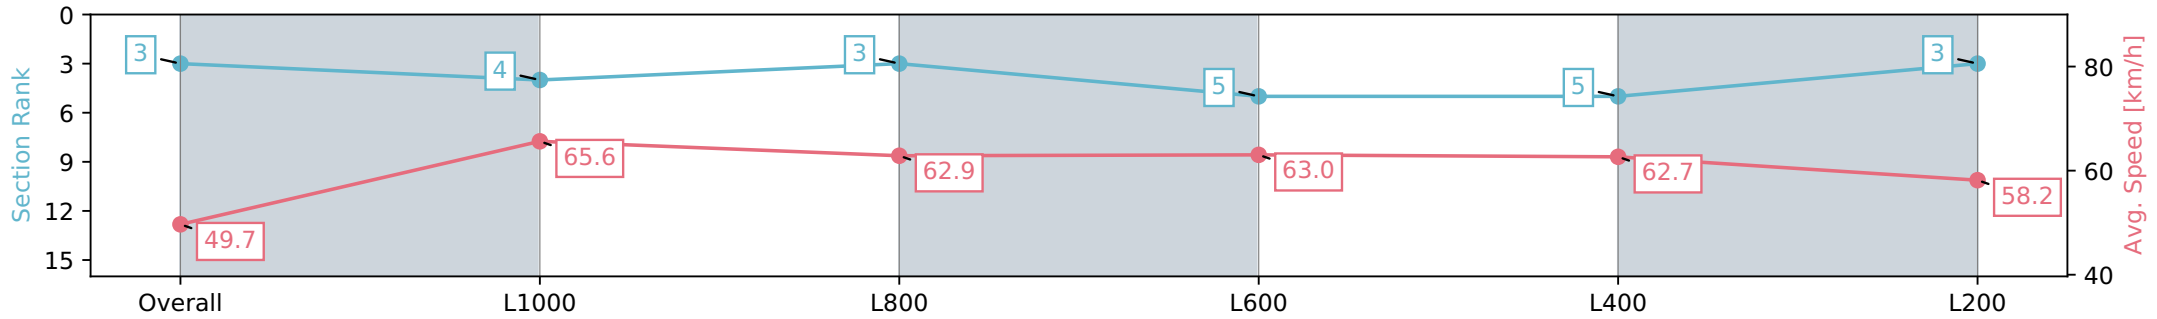

Gawler SA - Professional  
 Race 3: Adelaide Plains Bloodstock Maiden Plate - 1200m  
 10 April 2024 - 2:30PM  
 Track Rating: Soft 5, Weather: Overcast, Rail Position: True

Section	Overall	L1000	L800	L600	L400	L200
Section Times	1:12.59 [3] (0:14.47)	0:58.12 [4] (0:11.03)	0:47.09 [3] (0:11.62)	0:35.47 [5] (0:11.56)	0:23.90 [5] (0:11.56)	0:12.34 [3] (0:12.34)
Average Speed [km/h]	49.7	65.6	62.9	63.0	62.7	58.2
Top Speed [km/h]	65.3	66.0	64.8	63.8	64.1	60.5
Avg. Dist. to Rail [m]	7.3	1.9	2.3	2.3	3.2	5.1
Avg. Stride Freq. [Hz]	2.5	2.6	2.5	2.5	2.6	2.5
Avg. Stride Length [m]	6.5	7.1	7.0	6.9	6.7	6.6