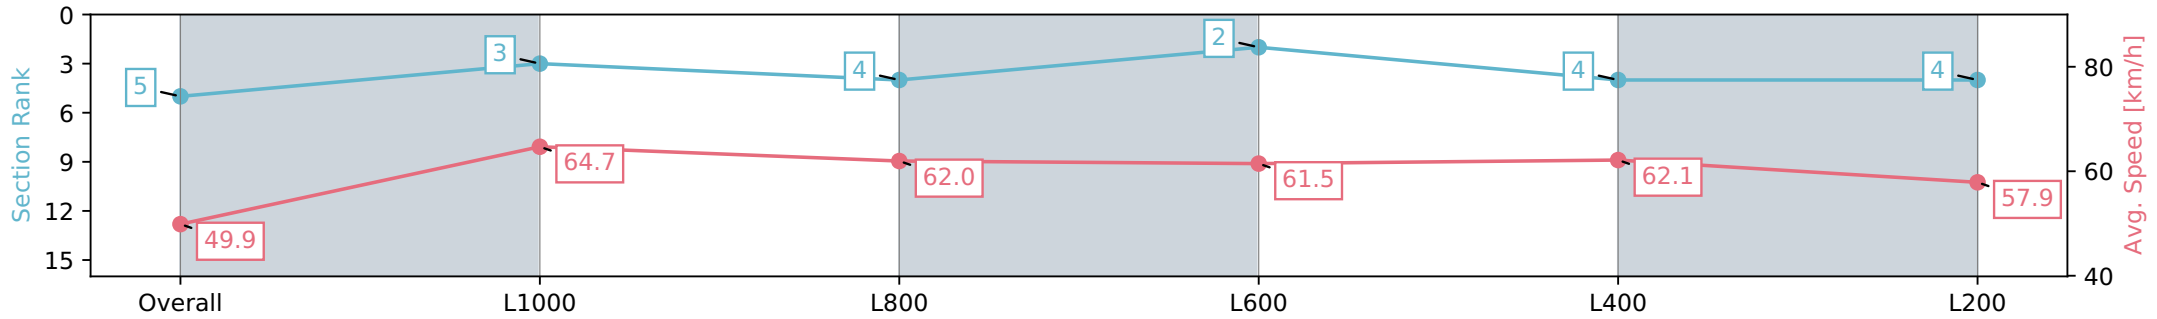

Horse/Jockey Name	WADAANA
Finish Rank	5
Fastest Section Time (Section)	0:11.04 (L1000)
Top Speed [km/h] (Section)	66.4 (Overall)
Race State	Finished

Gawler SA - Professional
Race 3: Adelaide Plains Bloodstock Maiden Plate - 1200m
10 April 2024 - 2:30PM
Track Rating: Soft 5, Weather: Overcast, Rail Position: True

Section	Overall	L1000	L800	L600	L400	L200
Section Times	1:12.69 [5] (0:14.47)	0:58.22 [3] (0:11.04)	0:47.18 [4] (0:11.46)	0:35.72 [2] (0:11.67)	0:24.05 [4] (0:11.65)	0:12.40 [4] (0:12.40)
Average Speed [km/h]	49.9	64.7	62.0	61.5	62.1	57.9
Top Speed [km/h]	66.4	66.4	62.8	62.8	63.5	59.9
Avg. Dist. to Rail [m]	2.9	1.8	2.3	0.5	1.0	1.1
Avg. Stride Freq. [Hz]	2.5	2.5	2.4	2.4	2.4	2.4
Avg. Stride Length [m]	6.6	7.3	7.3	7.2	7.2	6.8

[ ] Ranking at each section and finish
-:-:- No data available at this section
NA No data available