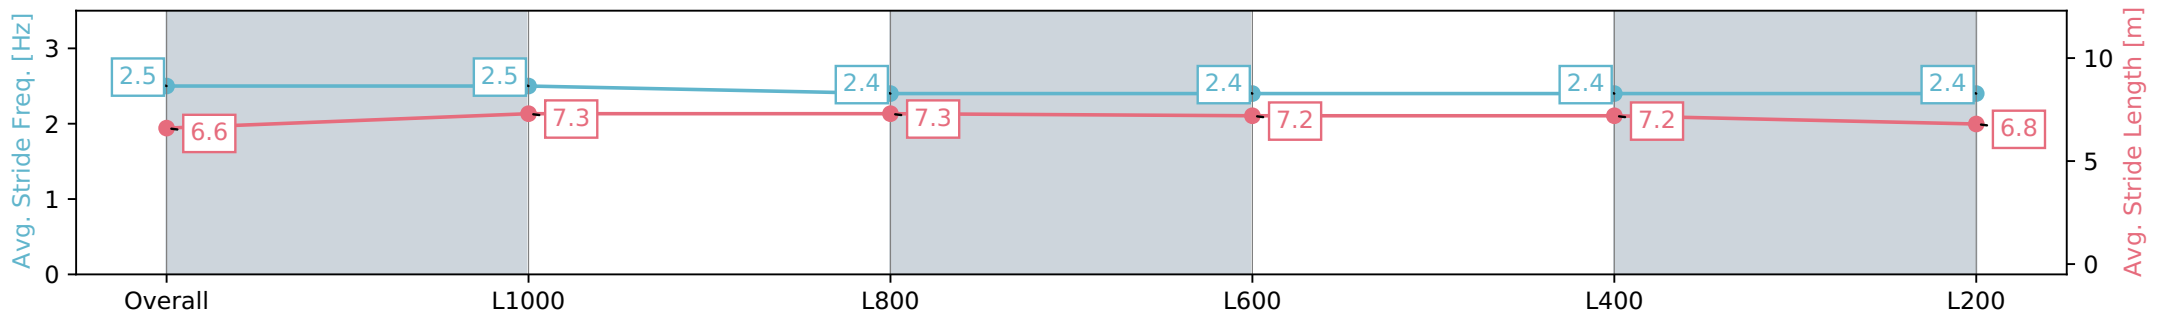

Gawler SA - Professional  
 Race 3: Adelaide Plains Bloodstock Maiden Plate - 1200m  
 10 April 2024 - 2:30PM  
 Track Rating: Soft 5, Weather: Overcast, Rail Position: True

Section	Overall	L1000	L800	L600	L400	L200
Section Times	1:12.69 [5] (0:14.47)	0:58.22 [3] (0:11.04)	0:47.18 [4] (0:11.46)	0:35.72 [2] (0:11.67)	0:24.05 [4] (0:11.65)	0:12.40 [4] (0:12.40)
Average Speed [km/h]	49.9	64.7	62.0	61.5	62.1	57.9
Top Speed [km/h]	66.4	66.4	62.8	62.8	63.5	59.9
Avg. Dist. to Rail [m]	2.9	1.8	2.3	0.5	1.0	1.1
Avg. Stride Freq. [Hz]	2.5	2.5	2.4	2.4	2.4	2.4
Avg. Stride Length [m]	6.6	7.3	7.3	7.2	7.2	6.8