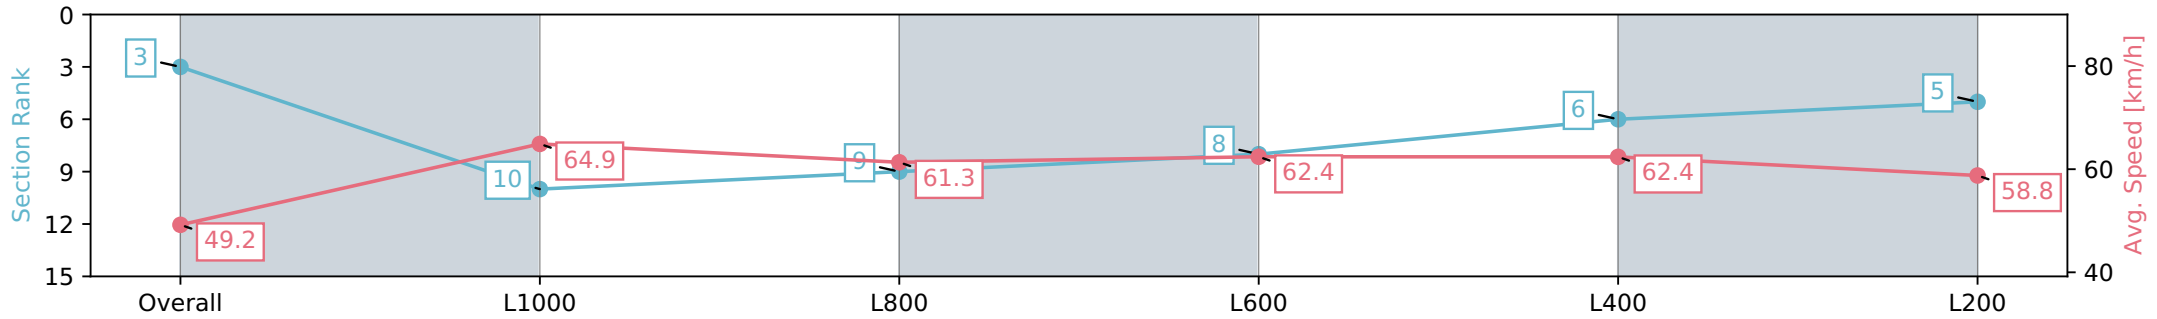

Gawler SA - Professional
 Race 2: Sportsbet Fast Form Maiden Plate - 1200m
 10 April 2024 - 1:56PM
 Track Rating: Soft 5, Weather: Overcast, Rail Position: True

Section	Overall	L1000	L800	L600	L400	L200
Section Times	1:12.91 [3] (0:14.70)	0:58.21 [10] (0:11.02)	0:47.19 [9] (0:11.75)	0:35.44 [8] (0:11.56)	0:23.88 [6] (0:11.65)	0:12.23 [5] (0:12.23)
Average Speed [km/h]	49.2	64.9	61.3	62.4	62.4	58.8
Top Speed [km/h]	67.2	67.1	63.6	63.5	63.7	59.9
Avg. Dist. to Rail [m]	5.0	1.6	0.7	0.6	3.3	5.7
Avg. Stride Freq. [Hz]	2.3	2.4	2.3	2.3	2.4	2.4
Avg. Stride Length [m]	5.9	7.7	7.3	7.4	7.4	6.9