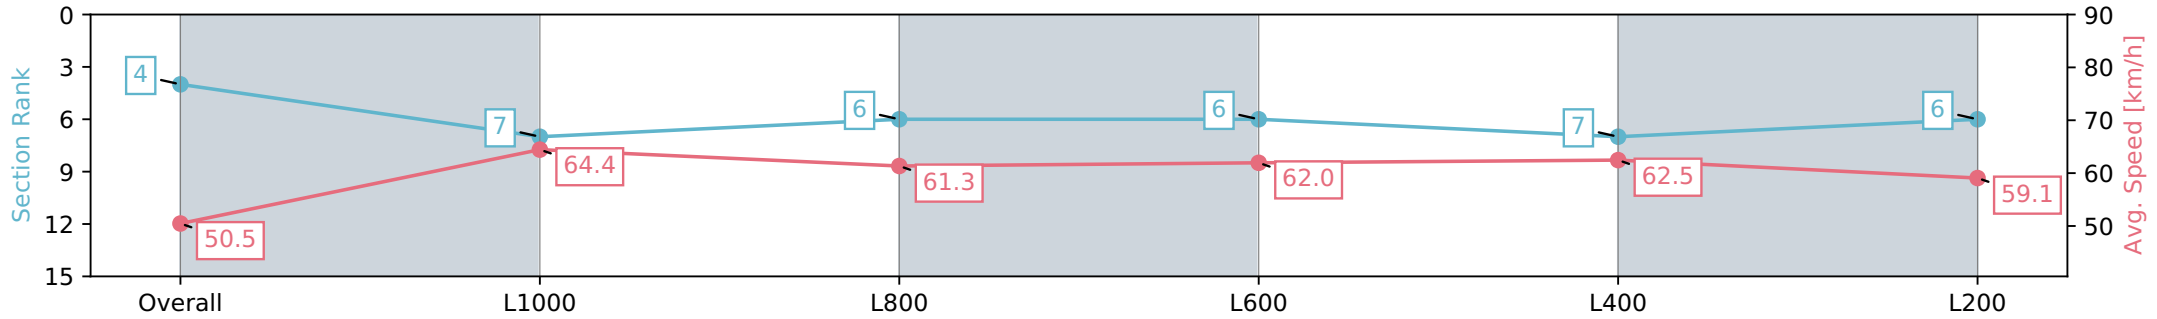

Gawler SA - Professional
 Race 2: Sportsbet Fast Form Maiden Plate - 1200m
 10 April 2024 - 1:56PM
 Track Rating: Soft 5, Weather: Overcast, Rail Position: True

Section	Overall	L1000	L800	L600	L400	L200
Section Times	1:12.96 [4] (0:14.31)	0:58.65 [7] (0:11.19)	0:47.46 [6] (0:11.82)	0:35.64 [6] (0:11.77)	0:23.87 [7] (0:11.67)	0:12.20 [6] (0:12.20)
Average Speed [km/h]	50.5	64.4	61.3	62.0	62.5	59.1
Top Speed [km/h]	64.0	65.2	63.4	63.2	64.1	61.2
Avg. Dist. to Rail [m]	3.4	0.4	1.5	3.1	6.4	8.7
Avg. Stride Freq. [Hz]	2.4	2.5	2.5	2.5	2.6	2.5
Avg. Stride Length [m]	5.7	7.1	6.9	7.0	6.8	6.6