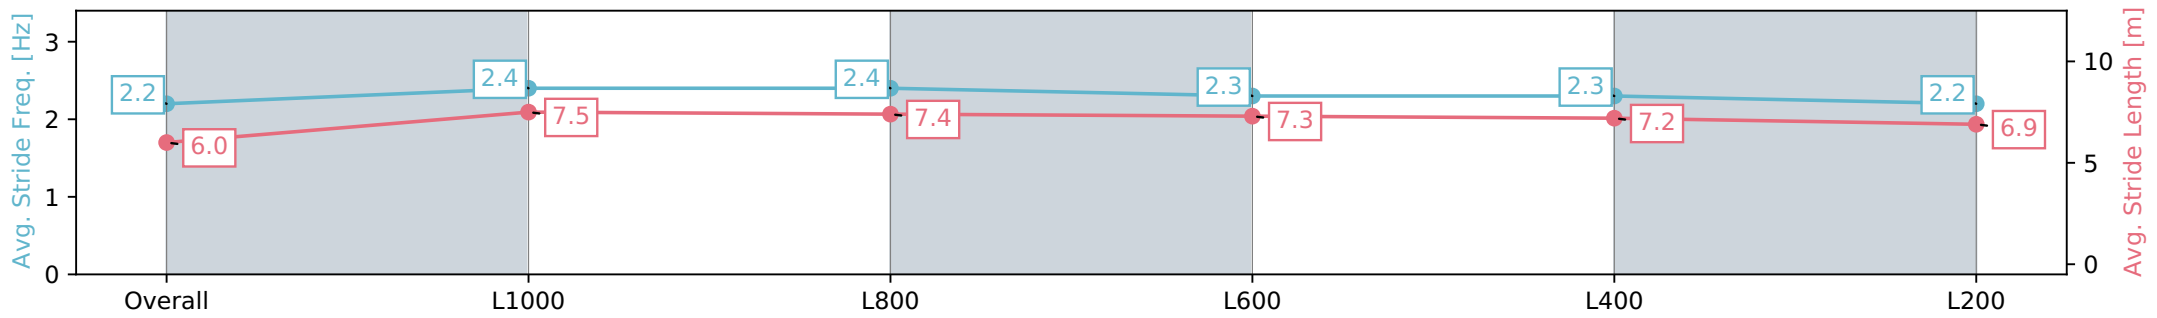

Gawler SA - Professional
 Race 2: Sportsbet Fast Form Maiden Plate - 1200m
 10 April 2024 - 1:56PM
 Track Rating: Soft 5, Weather: Overcast, Rail Position: True

Section	Overall	L1000	L800	L600	L400	L200
Section Times	1:13.89 [11] (0:14.65)	0:59.24 [9] (0:11.20)	0:48.04 [10] (0:11.73)	0:36.31 [11] (0:11.80)	0:24.51 [11] (0:11.81)	0:12.70 [11] (0:12.70)
Average Speed [km/h]	49.2	64.6	62.0	62.1	61.7	56.8
Top Speed [km/h]	65.5	66.0	63.7	63.0	63.0	59.8
Avg. Dist. to Rail [m]	6.9	0.4	1.8	4.3	7.2	7.6
Avg. Stride Freq. [Hz]	2.3	2.4	2.3	2.4	2.5	2.3
Avg. Stride Length [m]	5.9	7.6	7.4	7.3	7.0	6.7

Report Created: Wed 10 April 2024 14:53:59 GMT+10 (Note: Timing is based on positional data)

- [] Ranking at each section and finish
- :-:- No data available at this section
- NA No data available

Horse/Jockey Name	THINK IT MATTERS
Finish Rank	12
Fastest Section Time (Section)	0:11.34 (L1000)
Top Speed [km/h] (Section)	65.5 (L800)
Race State	Finished

Gawler SA - Professional
 Race 2: Sportsbet Fast Form Maiden Plate - 1200m
 10 April 2024 - 1:56PM
 Track Rating: Soft 5, Weather: Overcast, Rail Position: True

Section	Overall	L1000	L800	L600	L400	L200
Section Times	1:14.68 [12] (0:14.73)	0:59.95 [11] (0:11.34)	0:48.61 [12] (0:11.61)	0:37.00 [12] (0:11.93)	0:25.07 [12] (0:12.08)	0:12.99 [12] (0:12.99)
Average Speed [km/h]	49.0	63.6	63.1	61.6	60.3	55.5
Top Speed [km/h]	63.6	64.9	65.5	62.5	61.9	57.7
Avg. Dist. to Rail [m]	9.8	1.6	2.7	4.3	3.9	2.6
Avg. Stride Freq. [Hz]	2.2	2.4	2.4	2.3	2.3	2.2
Avg. Stride Length [m]	6.0	7.5	7.4	7.3	7.2	6.9