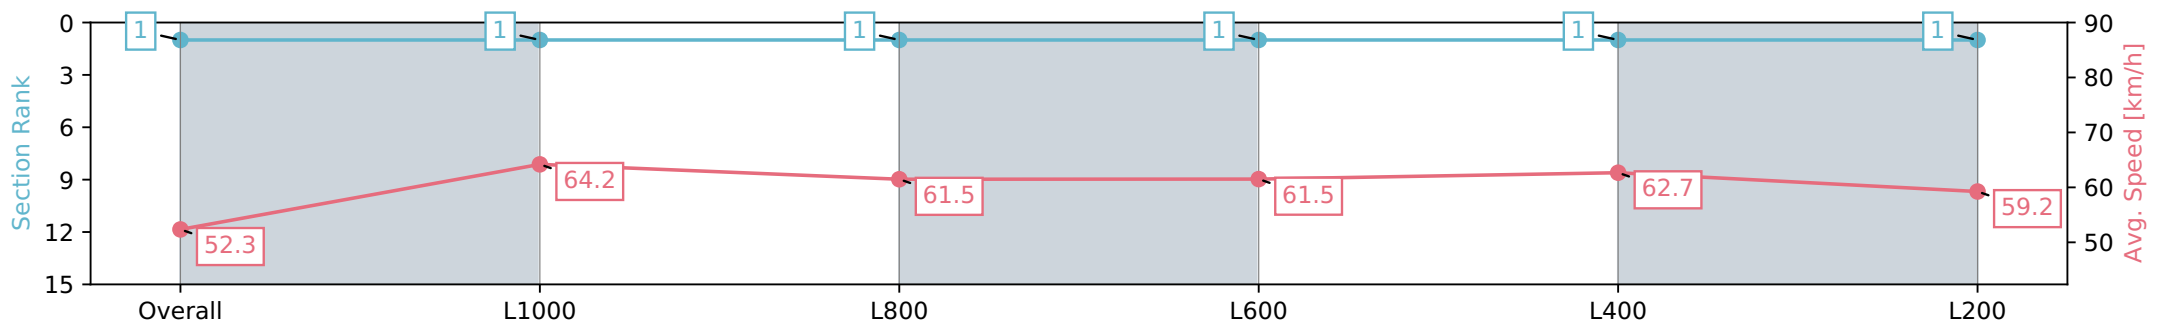

Gawler SA - Professional
 Race 2: Sportsbet Fast Form Maiden Plate - 1200m
 10 April 2024 - 1:56PM
 Track Rating: Soft 5, Weather: Overcast, Rail Position: True

Section	Overall	L1000	L800	L600	L400	L200
Section Times	1:12.28 [1] (0:13.81)	0:58.47 [1] (0:11.18)	0:47.29 [1] (0:11.81)	0:35.48 [1] (0:11.75)	0:23.73 [1] (0:11.56)	0:12.16 [1] (0:12.16)
Average Speed [km/h]	52.3	64.2	61.5	61.5	62.7	59.2
Top Speed [km/h]	65.6	65.6	62.9	62.5	63.4	62.2
Avg. Dist. to Rail [m]	1.8	0.1	0.9	1.8	2.1	1.5
Avg. Stride Freq. [Hz]	2.3	2.4	2.4	2.4	2.5	2.4
Avg. Stride Length [m]	6.2	7.3	7.1	7.2	7.1	6.8