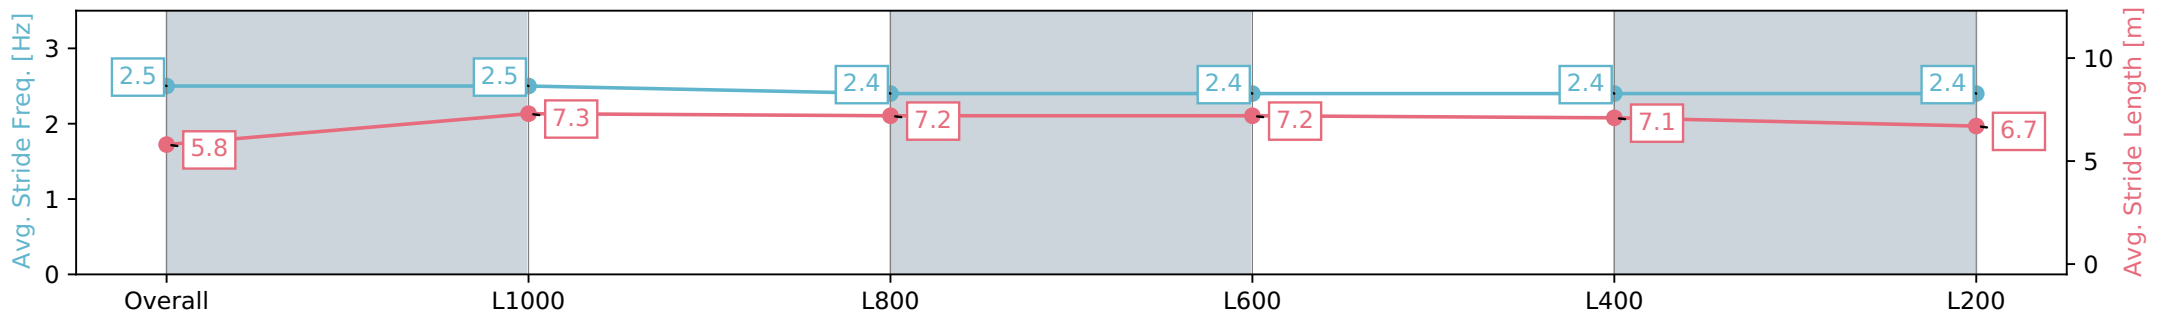

Gawler SA - Professional
 Race 2: Sportsbet Fast Form Maiden Plate - 1200m
 10 April 2024 - 1:56PM
 Track Rating: Soft 5, Weather: Overcast, Rail Position: True

Section	Overall	L1000	L800	L600	L400	L200
Section Times	1:13.15 [7] (0:14.02)	0:59.13 [3] (0:11.23)	0:47.90 [3] (0:11.80)	0:36.10 [3] (0:11.76)	0:24.34 [3] (0:11.80)	0:12.54 [4] (0:12.54)
Average Speed [km/h]	51.6	64.2	61.6	61.7	61.4	57.3
Top Speed [km/h]	65.4	65.4	63.3	63.0	63.4	60.5
Avg. Dist. to Rail [m]	5.7	1.3	1.3	2.1	4.3	5.4
Avg. Stride Freq. [Hz]	2.5	2.5	2.4	2.4	2.4	2.4
Avg. Stride Length [m]	5.8	7.3	7.2	7.2	7.1	6.7