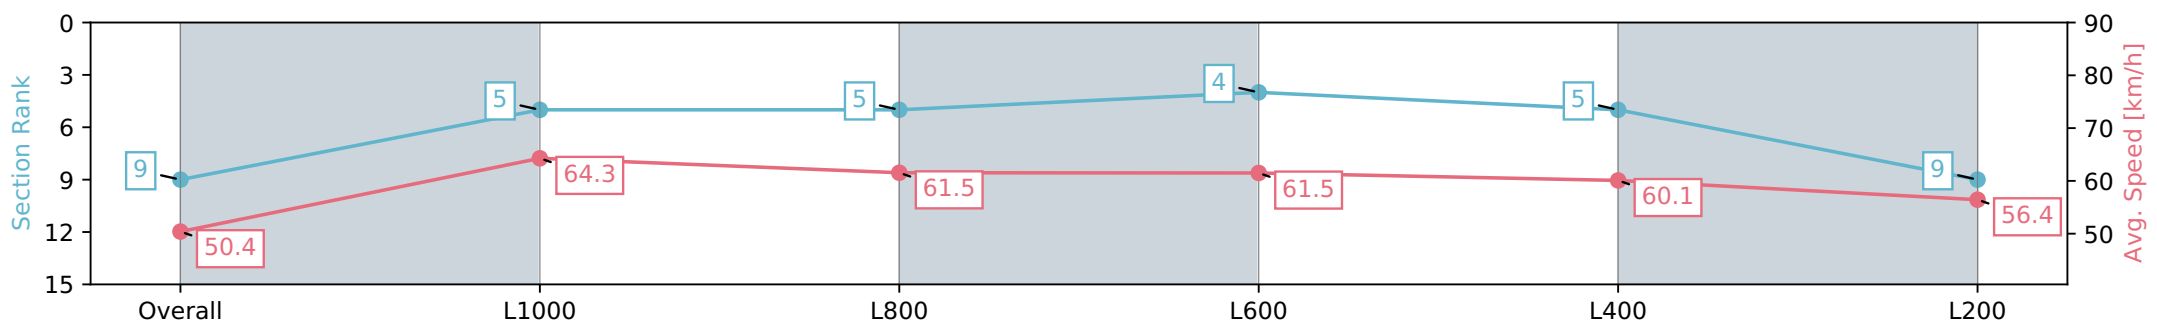

Gawler SA - Professional
 Race 2: Sportsbet Fast Form Maiden Plate - 1200m
 10 April 2024 - 1:56PM
 Track Rating: Soft 5, Weather: Overcast, Rail Position: True

Section	Overall	L1000	L800	L600	L400	L200
Section Times	1:13.71 [9] (0:14.28)	0:59.42 [5] (0:11.20)	0:48.22 [5] (0:11.70)	0:36.52 [4] (0:11.77)	0:24.75 [5] (0:11.99)	0:12.76 [9] (0:12.76)
Average Speed [km/h]	50.4	64.3	61.5	61.5	60.1	56.4
Top Speed [km/h]	63.9	65.3	62.8	62.7	61.7	59.3
Avg. Dist. to Rail [m]	1.7	1.2	0.4	0.9	0.5	0.4
Avg. Stride Freq. [Hz]	2.3	2.4	2.4	2.3	2.3	2.3
Avg. Stride Length [m]	5.9	7.4	7.3	7.2	7.2	6.8