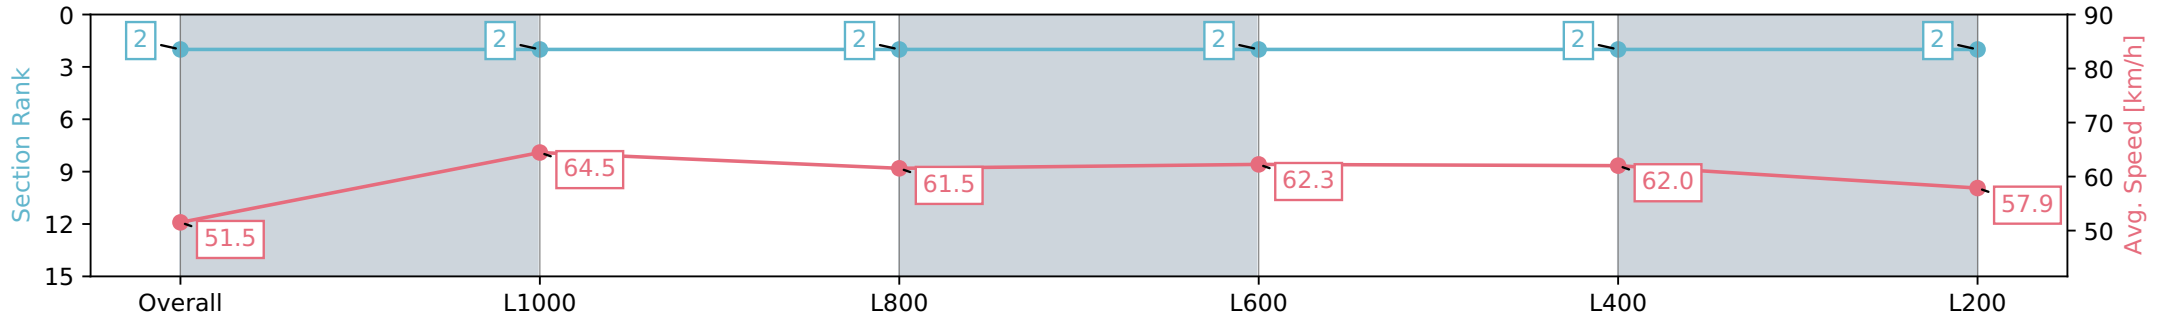

Gawler SA - Professional
 Race 2: Sportsbet Fast Form Maiden Plate - 1200m
 10 April 2024 - 1:56PM
 Track Rating: Soft 5, Weather: Overcast, Rail Position: True

Section	Overall	L1000	L800	L600	L400	L200
Section Times	1:12.70 [2] (0:14.01)	0:58.69 [2] (0:11.21)	0:47.48 [2] (0:11.74)	0:35.74 [2] (0:11.66)	0:24.08 [2] (0:11.63)	0:12.45 [2] (0:12.45)
Average Speed [km/h]	51.5	64.5	61.5	62.3	62.0	57.9
Top Speed [km/h]	65.4	65.4	63.3	62.8	63.5	60.0
Avg. Dist. to Rail [m]	2.9	1.1	0.8	1.4	2.3	2.6
Avg. Stride Freq. [Hz]	2.3	2.3	2.3	2.3	2.4	2.4
Avg. Stride Length [m]	6.1	7.7	7.4	7.4	7.2	6.8