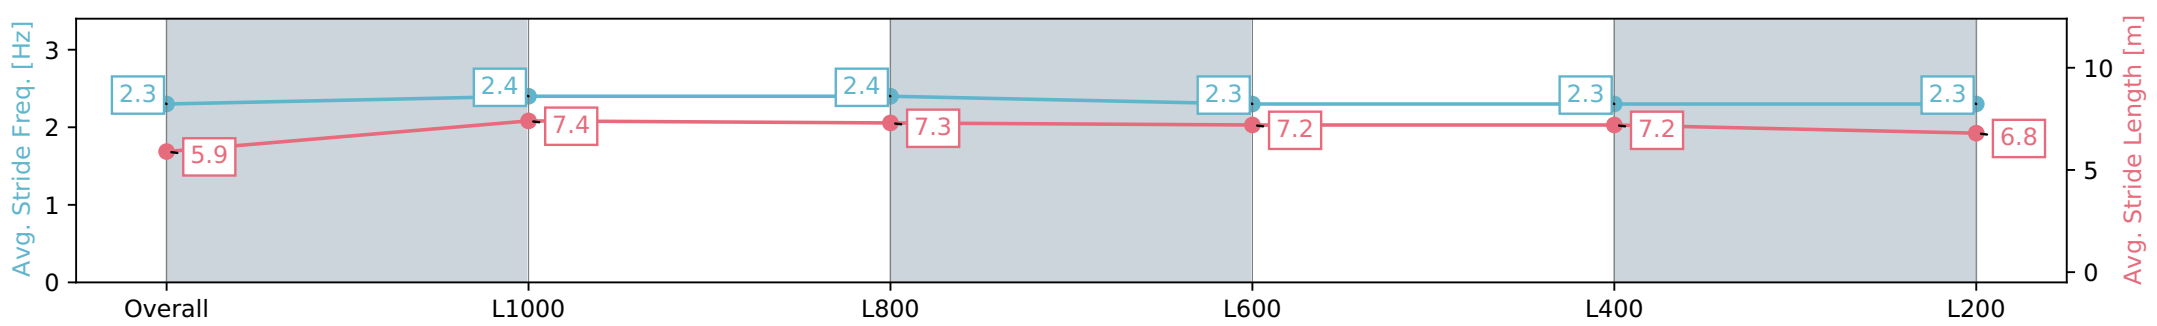

Gawler SA - Professional
 Race 2: Sportsbet Fast Form Maiden Plate - 1200m
 10 April 2024 - 1:56PM
 Track Rating: Soft 5, Weather: Overcast, Rail Position: True

Section	Overall	L1000	L800	L600	L400	L200
Section Times	1:13.71 [9] (0:14.28)	0:59.42 [5] (0:11.20)	0:48.22 [5] (0:11.70)	0:36.52 [4] (0:11.77)	0:24.75 [5] (0:11.99)	0:12.76 [9] (0:12.76)
Average Speed [km/h]	50.4	64.3	61.5	61.5	60.1	56.4
Top Speed [km/h]	63.9	65.3	62.8	62.7	61.7	59.3
Avg. Dist. to Rail [m]	1.7	1.2	0.4	0.9	0.5	0.4
Avg. Stride Freq. [Hz]	2.3	2.4	2.4	2.3	2.3	2.3
Avg. Stride Length [m]	5.9	7.4	7.3	7.2	7.2	6.8