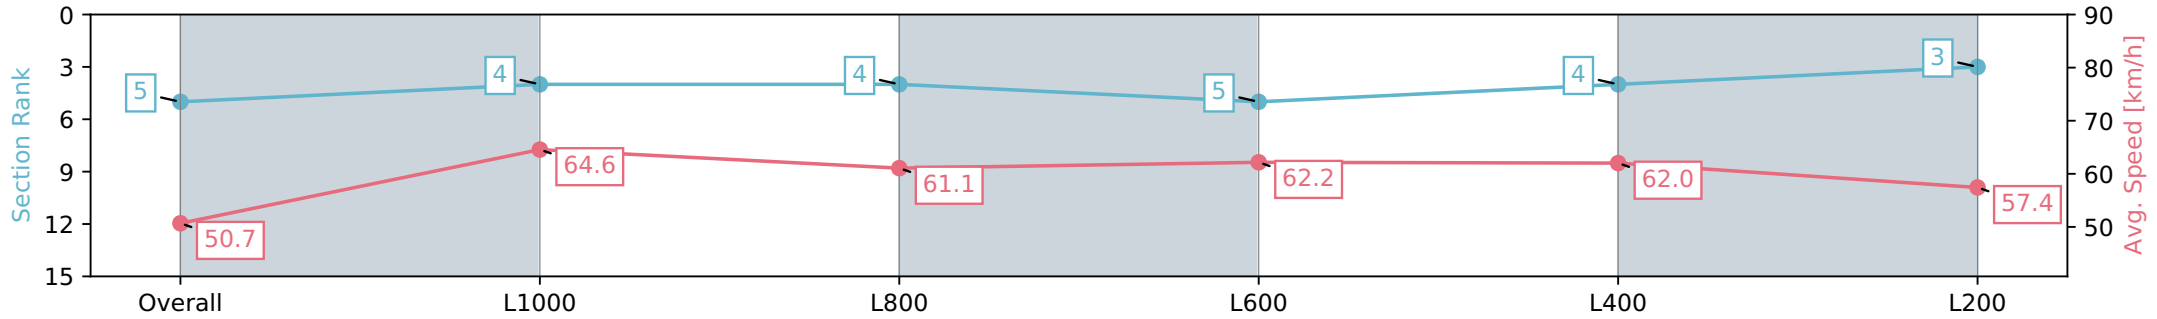

Gawler SA - Professional
 Race 2: Sportsbet Fast Form Maiden Plate - 1200m
 10 April 2024 - 1:56PM
 Track Rating: Soft 5, Weather: Overcast, Rail Position: True

Section	Overall	L1000	L800	L600	L400	L200
Section Times	1:13.07 [5] (0:14.25)	0:58.82 [4] (0:11.17)	0:47.65 [4] (0:11.79)	0:35.86 [5] (0:11.63)	0:24.23 [4] (0:11.65)	0:12.58 [3] (0:12.57)
Average Speed [km/h]	50.7	64.6	61.1	62.2	62.0	57.4
Top Speed [km/h]	64.9	65.5	63.4	63.4	63.5	59.0
Avg. Dist. to Rail [m]	2.1	0.9	0.3	0.9	2.8	3.7
Avg. Stride Freq. [Hz]	2.3	2.4	2.3	2.3	2.4	2.3
Avg. Stride Length [m]	6.2	7.5	7.3	7.5	7.3	6.9