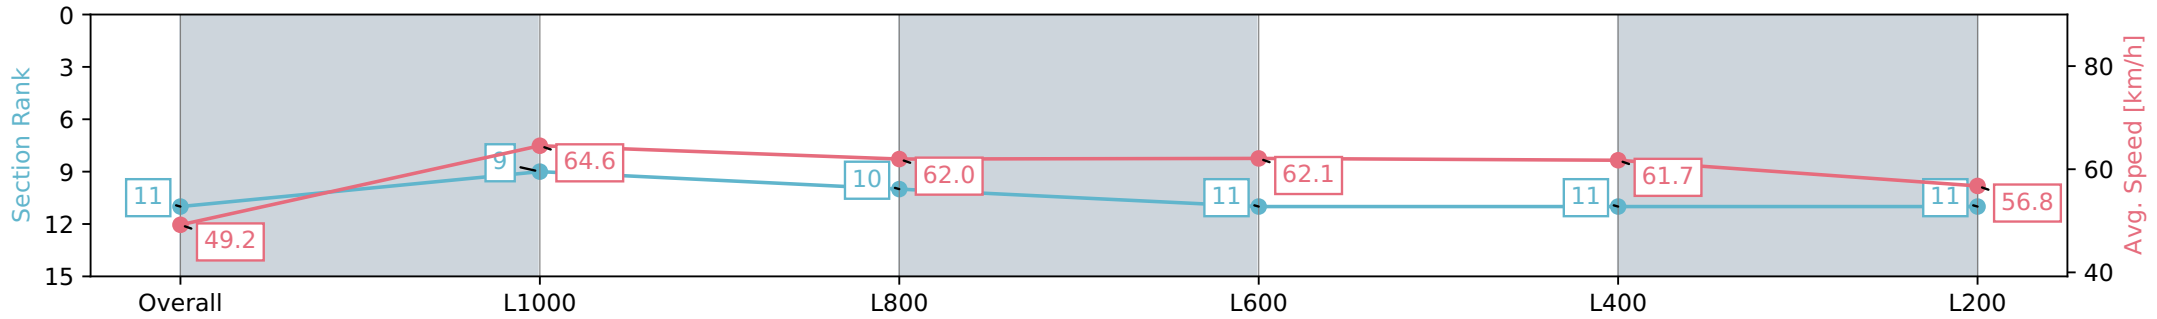

Report Created: Wed 10 April 2024 14:53:56 GMT+10 (Note: Timing is based on positional data)

- [] Ranking at each section and finish
- :-:- No data available at this section
- NA No data available

Horse/Jockey Name	MIKKI BEAN
Finish Rank	11
Fastest Section Time (Section)	0:11.20 (L1000)
Top Speed [km/h] (Section)	66.0 (L1000)
Race State	Finished

Gawler SA - Professional
 Race 2: Sportsbet Fast Form Maiden Plate - 1200m
 10 April 2024 - 1:56PM
 Track Rating: Soft 5, Weather: Overcast, Rail Position: True

Section	Overall	L1000	L800	L600	L400	L200
Section Times	1:13.89 [11] (0:14.65)	0:59.24 [9] (0:11.20)	0:48.04 [10] (0:11.73)	0:36.31 [11] (0:11.80)	0:24.51 [11] (0:11.81)	0:12.70 [11] (0:12.70)
Average Speed [km/h]	49.2	64.6	62.0	62.1	61.7	56.8
Top Speed [km/h]	65.5	66.0	63.7	63.0	63.0	59.8
Avg. Dist. to Rail [m]	6.9	0.4	1.8	4.3	7.2	7.6
Avg. Stride Freq. [Hz]	2.3	2.4	2.3	2.4	2.5	2.3
Avg. Stride Length [m]	5.9	7.6	7.4	7.3	7.0	6.7