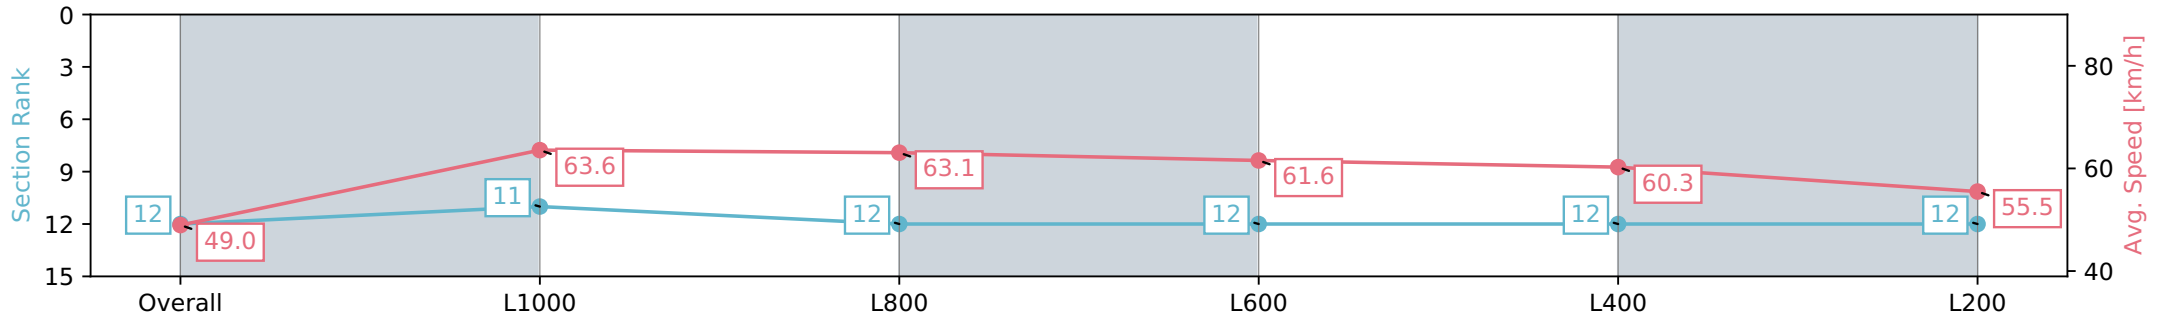

Report Created: Wed 10 April 2024 14:53:59 GMT+10 (Note: Timing is based on positional data)

- [] Ranking at each section and finish
- :-:- No data available at this section
- NA No data available

Horse/Jockey Name	THINK IT MATTERS
Finish Rank	12
Fastest Section Time (Section)	0:11.34 (L1000)
Top Speed [km/h] (Section)	65.5 (L800)
Race State	Finished

Gawler SA - Professional
 Race 2: Sportsbet Fast Form Maiden Plate - 1200m
 10 April 2024 - 1:56PM
 Track Rating: Soft 5, Weather: Overcast, Rail Position: True

Section	Overall	L1000	L800	L600	L400	L200
Section Times	1:14.68 [12] (0:14.73)	0:59.95 [11] (0:11.34)	0:48.61 [12] (0:11.61)	0:37.00 [12] (0:11.93)	0:25.07 [12] (0:12.08)	0:12.99 [12] (0:12.99)
Average Speed [km/h]	49.0	63.6	63.1	61.6	60.3	55.5
Top Speed [km/h]	63.6	64.9	65.5	62.5	61.9	57.7
Avg. Dist. to Rail [m]	9.8	1.6	2.7	4.3	3.9	2.6
Avg. Stride Freq. [Hz]	2.2	2.4	2.4	2.3	2.3	2.2
Avg. Stride Length [m]	6.0	7.5	7.4	7.3	7.2	6.9