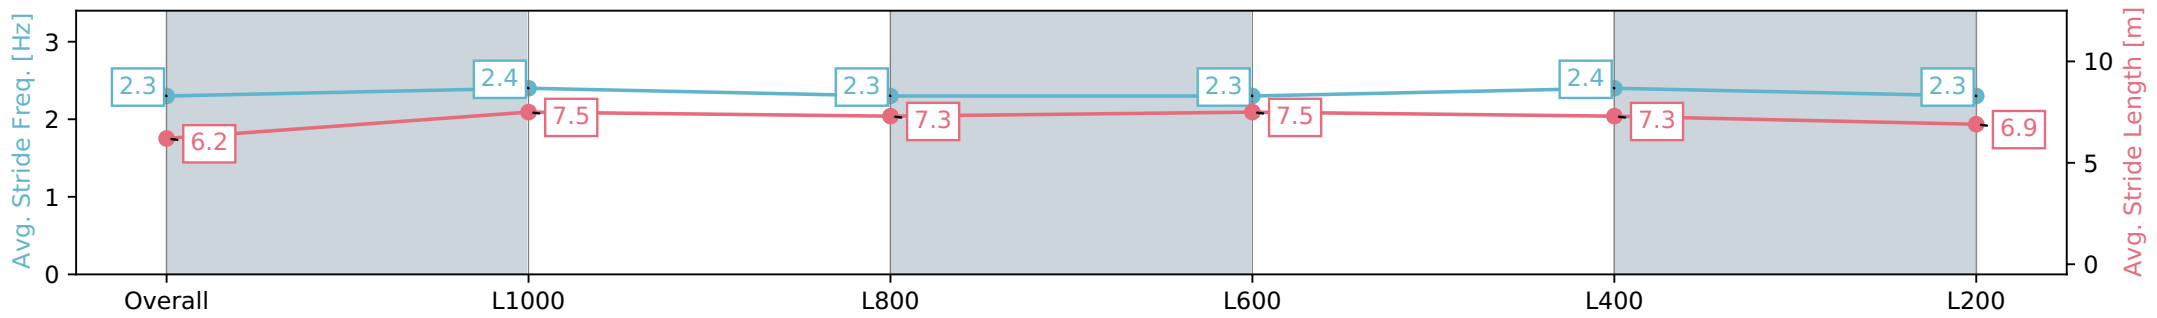

Gawler SA - Professional
 Race 2: Sportsbet Fast Form Maiden Plate - 1200m
 10 April 2024 - 1:56PM
 Track Rating: Soft 5, Weather: Overcast, Rail Position: True

Section	Overall	L1000	L800	L600	L400	L200
Section Times	1:13.07 [5] (0:14.25)	0:58.82 [4] (0:11.17)	0:47.65 [4] (0:11.79)	0:35.86 [5] (0:11.63)	0:24.23 [4] (0:11.65)	0:12.58 [3] (0:12.57)
Average Speed [km/h]	50.7	64.6	61.1	62.2	62.0	57.4
Top Speed [km/h]	64.9	65.5	63.4	63.4	63.5	59.0
Avg. Dist. to Rail [m]	2.1	0.9	0.3	0.9	2.8	3.7
Avg. Stride Freq. [Hz]	2.3	2.4	2.3	2.3	2.4	2.3
Avg. Stride Length [m]	6.2	7.5	7.3	7.5	7.3	6.9