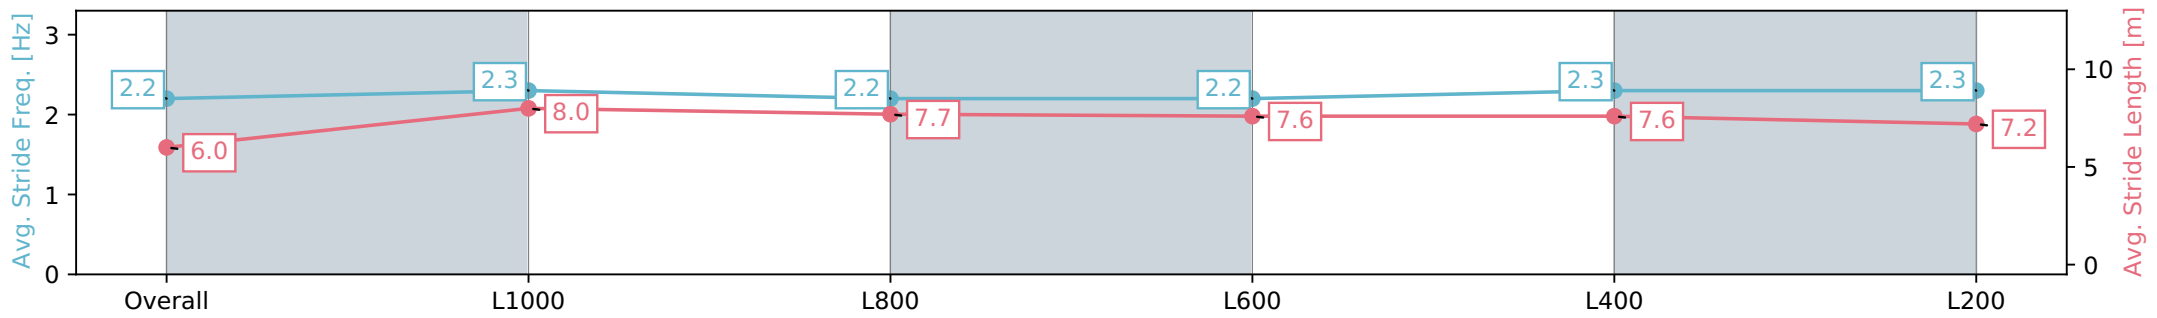

[] Ranking at each section and finish
 -:-:- No data available at this section
 NA No data available

Horse/Jockey Name	PENDING HEART
Finish Rank	8
Fastest Section Time (Section)	0:11.14 (L1000)
Top Speed [km/h] (Section)	64.9 (L1000)
Race State	Finished

Gawler SA - Professional
 Race 2: Sportsbet Fast Form Maiden Plate - 1200m
 10 April 2024 - 1:56PM
 Track Rating: Soft 5, Weather: Overcast, Rail Position: True

Section	Overall	L1000	L800	L600	L400	L200
Section Times	1:13.29 [8] (0:14.88)	0:58.41 [12] (0:11.14)	0:47.27 [11] (0:11.53)	0:35.74 [9] (0:11.66)	0:24.08 [9] (0:11.62)	0:12.46 [7] (0:12.46)
Average Speed [km/h]	48.4	64.6	61.9	61.9	62.4	57.5
Top Speed [km/h]	63.5	64.9	64.0	63.4	63.4	59.8
Avg. Dist. to Rail [m]	6.5	2.1	1.1	1.0	2.0	1.0
Avg. Stride Freq. [Hz]	2.2	2.3	2.2	2.2	2.3	2.3
Avg. Stride Length [m]	6.0	8.0	7.7	7.6	7.6	7.2