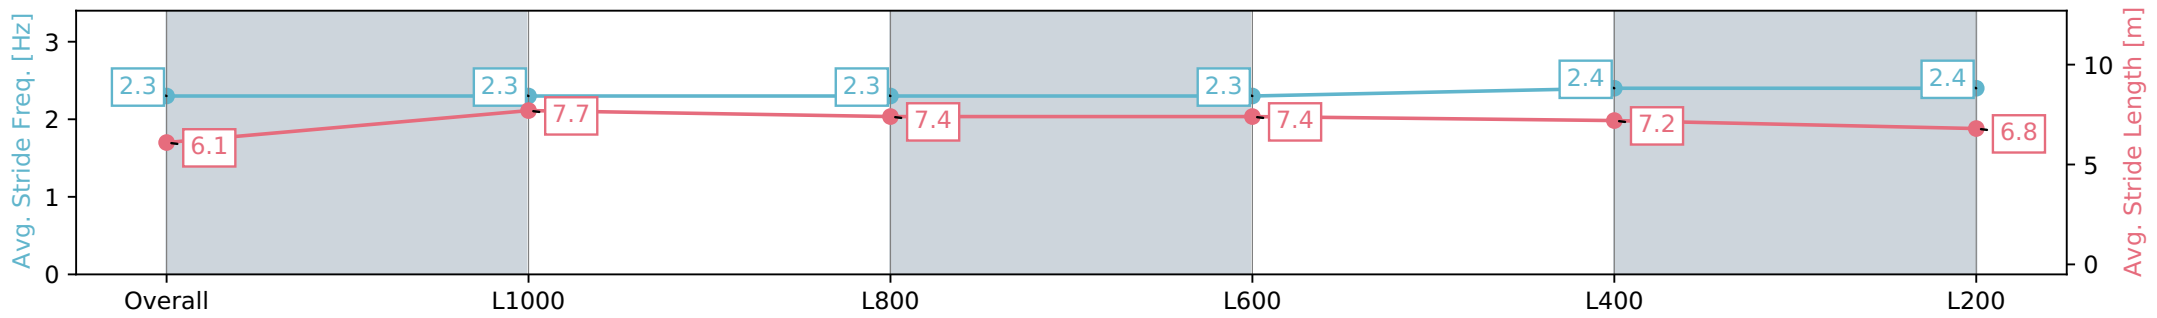

Gawler SA - Professional
 Race 2: Sportsbet Fast Form Maiden Plate - 1200m
 10 April 2024 - 1:56PM
 Track Rating: Soft 5, Weather: Overcast, Rail Position: True

Section	Overall	L1000	L800	L600	L400	L200
Section Times	1:12.70 [2] (0:14.01)	0:58.69 [2] (0:11.21)	0:47.48 [2] (0:11.74)	0:35.74 [2] (0:11.66)	0:24.08 [2] (0:11.63)	0:12.45 [2] (0:12.45)
Average Speed [km/h]	51.5	64.5	61.5	62.3	62.0	57.9
Top Speed [km/h]	65.4	65.4	63.3	62.8	63.5	60.0
Avg. Dist. to Rail [m]	2.9	1.1	0.8	1.4	2.3	2.6
Avg. Stride Freq. [Hz]	2.3	2.3	2.3	2.3	2.4	2.4
Avg. Stride Length [m]	6.1	7.7	7.4	7.4	7.2	6.8