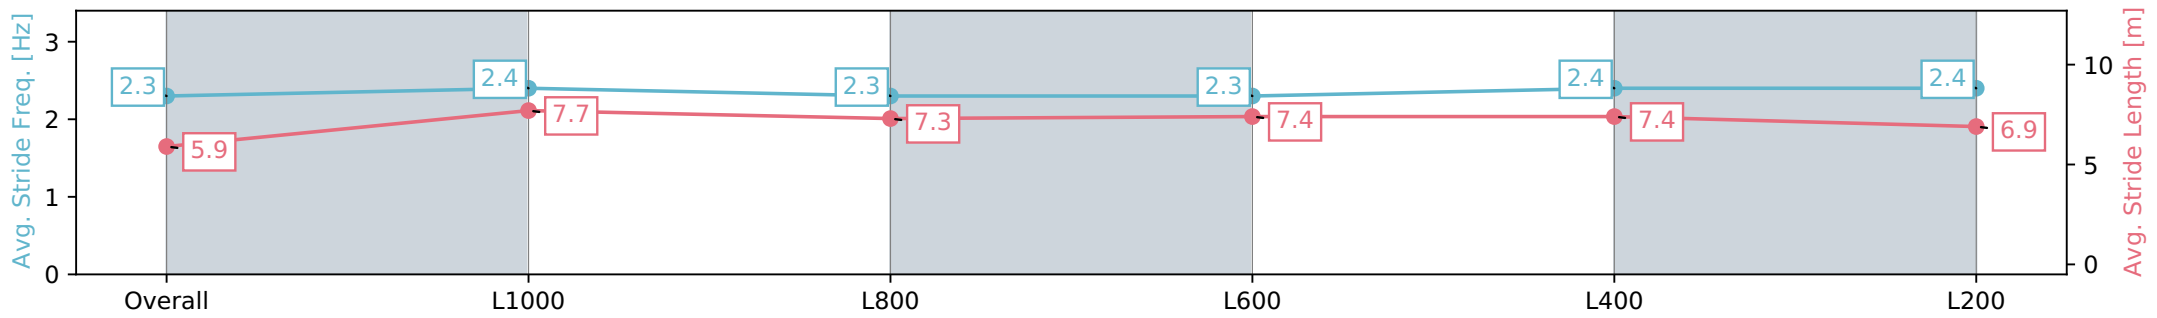

Gawler SA - Professional
 Race 2: Sportsbet Fast Form Maiden Plate - 1200m
 10 April 2024 - 1:56PM
 Track Rating: Soft 5, Weather: Overcast, Rail Position: True

Section	Overall	L1000	L800	L600	L400	L200
Section Times	1:12.91 [3] (0:14.70)	0:58.21 [10] (0:11.02)	0:47.19 [9] (0:11.75)	0:35.44 [8] (0:11.56)	0:23.88 [6] (0:11.65)	0:12.23 [5] (0:12.23)
Average Speed [km/h]	49.2	64.9	61.3	62.4	62.4	58.8
Top Speed [km/h]	67.2	67.1	63.6	63.5	63.7	59.9
Avg. Dist. to Rail [m]	5.0	1.6	0.7	0.6	3.3	5.7
Avg. Stride Freq. [Hz]	2.3	2.4	2.3	2.3	2.4	2.4
Avg. Stride Length [m]	5.9	7.7	7.3	7.4	7.4	6.9