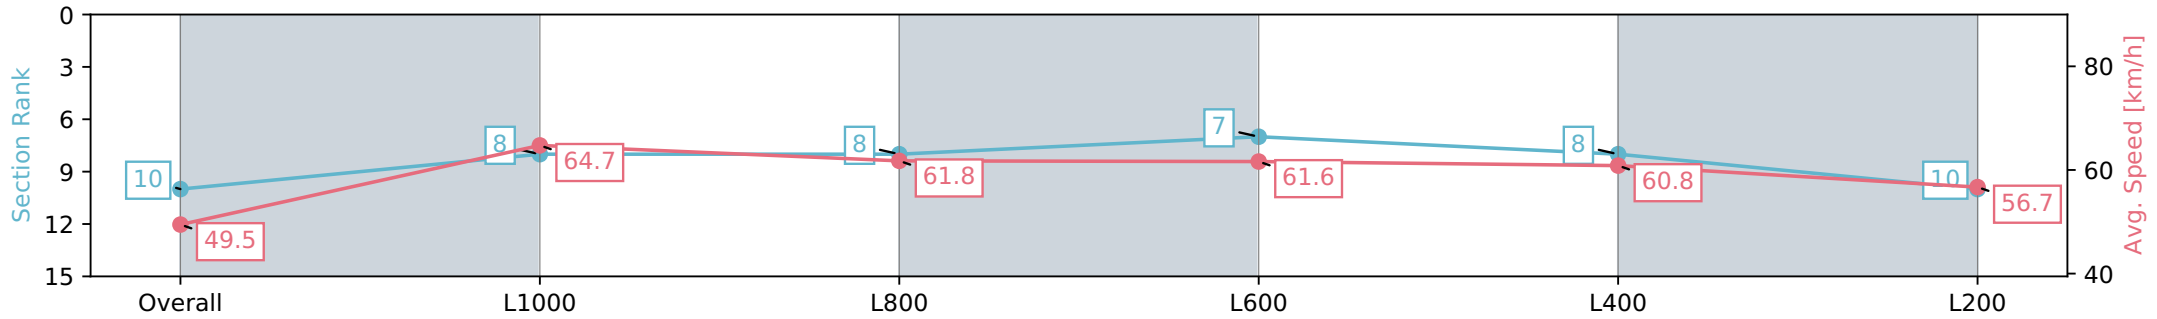

Report Created: Wed 10 April 2024 14:53:53 GMT+10 (Note: Timing is based on positional data)

- [] Ranking at each section and finish
- :-:- No data available at this section
- NA No data available

Horse/Jockey Name	LUDO
Finish Rank	10
Fastest Section Time (Section)	0:11.12 (L1000)
Top Speed [km/h] (Section)	65.8 (L1000)
Race State	Finished

Gawler SA - Professional
 Race 2: Sportsbet Fast Form Maiden Plate - 1200m
 10 April 2024 - 1:56PM
 Track Rating: Soft 5, Weather: Overcast, Rail Position: True

Section	Overall	L1000	L800	L600	L400	L200
Section Times	1:13.83 [10] (0:14.59)	0:59.24 [8] (0:11.12)	0:48.12 [8] (0:11.70)	0:36.42 [7] (0:11.77)	0:24.65 [8] (0:11.94)	0:12.71 [10] (0:12.71)
Average Speed [km/h]	49.5	64.7	61.8	61.6	60.8	56.7
Top Speed [km/h]	64.6	65.8	64.3	62.7	61.5	59.7
Avg. Dist. to Rail [m]	5.8	0.5	0.6	1.8	3.7	4.6
Avg. Stride Freq. [Hz]	2.3	2.4	2.3	2.3	2.3	2.3
Avg. Stride Length [m]	5.9	7.5	7.4	7.3	7.3	6.9