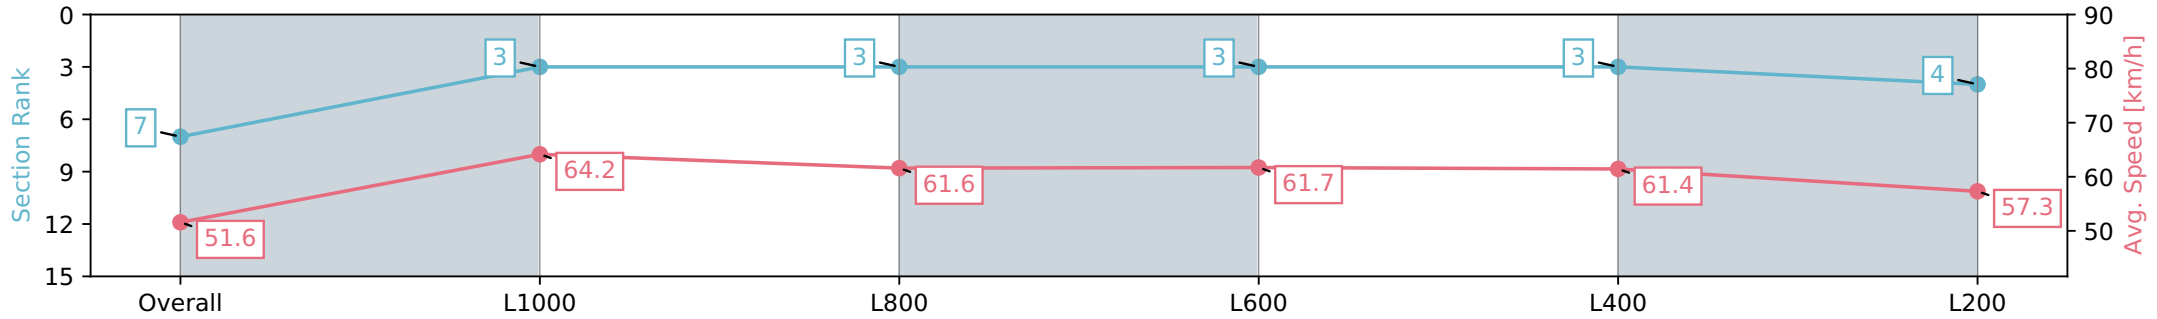

Gawler SA - Professional
 Race 2: Sportsbet Fast Form Maiden Plate - 1200m
 10 April 2024 - 1:56PM
 Track Rating: Soft 5, Weather: Overcast, Rail Position: True

Section	Overall	L1000	L800	L600	L400	L200
Section Times	1:13.15 [7] (0:14.02)	0:59.13 [3] (0:11.23)	0:47.90 [3] (0:11.80)	0:36.10 [3] (0:11.76)	0:24.34 [3] (0:11.80)	0:12.54 [4] (0:12.54)
Average Speed [km/h]	51.6	64.2	61.6	61.7	61.4	57.3
Top Speed [km/h]	65.4	65.4	63.3	63.0	63.4	60.5
Avg. Dist. to Rail [m]	5.7	1.3	1.3	2.1	4.3	5.4
Avg. Stride Freq. [Hz]	2.5	2.5	2.4	2.4	2.4	2.4
Avg. Stride Length [m]	5.8	7.3	7.2	7.2	7.1	6.7