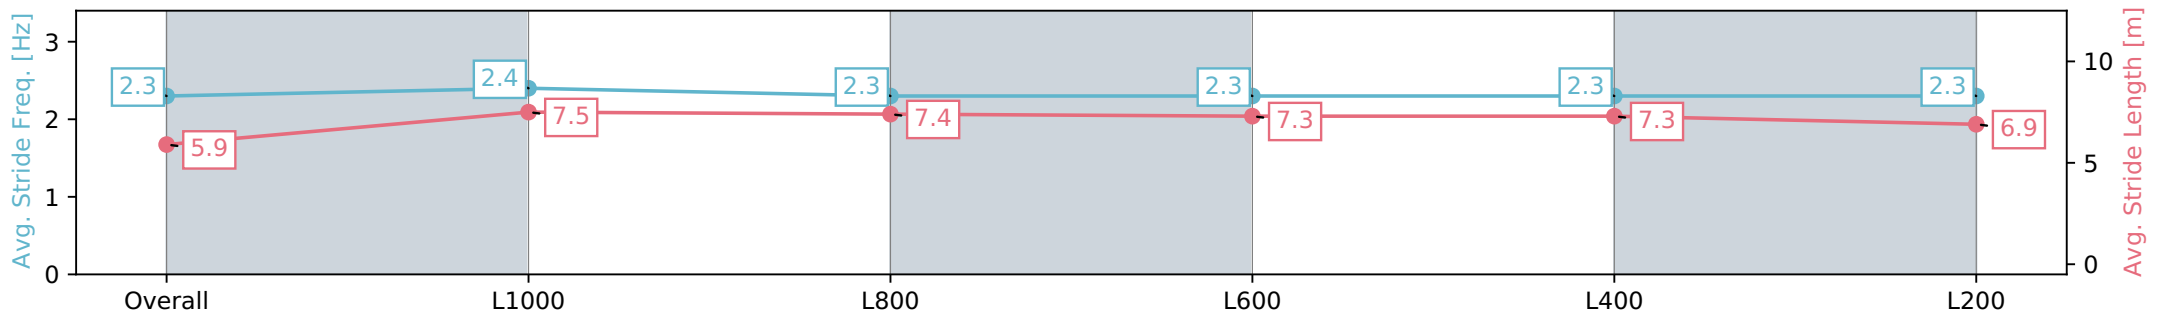

Report Created: Wed 10 April 2024 14:53:53 GMT+10 (Note: Timing is based on positional data)

- [] Ranking at each section and finish
- :-:- No data available at this section
- NA No data available

Horse/Jockey Name	LUDO
Finish Rank	10
Fastest Section Time (Section)	0:11.12 (L1000)
Top Speed [km/h] (Section)	65.8 (L1000)
Race State	Finished

Gawler SA - Professional
 Race 2: Sportsbet Fast Form Maiden Plate - 1200m
 10 April 2024 - 1:56PM
 Track Rating: Soft 5, Weather: Overcast, Rail Position: True

Section	Overall	L1000	L800	L600	L400	L200
Section Times	1:13.83 [10] (0:14.59)	0:59.24 [8] (0:11.12)	0:48.12 [8] (0:11.70)	0:36.42 [7] (0:11.77)	0:24.65 [8] (0:11.94)	0:12.71 [10] (0:12.71)
Average Speed [km/h]	49.5	64.7	61.8	61.6	60.8	56.7
Top Speed [km/h]	64.6	65.8	64.3	62.7	61.5	59.7
Avg. Dist. to Rail [m]	5.8	0.5	0.6	1.8	3.7	4.6
Avg. Stride Freq. [Hz]	2.3	2.4	2.3	2.3	2.3	2.3
Avg. Stride Length [m]	5.9	7.5	7.4	7.3	7.3	6.9