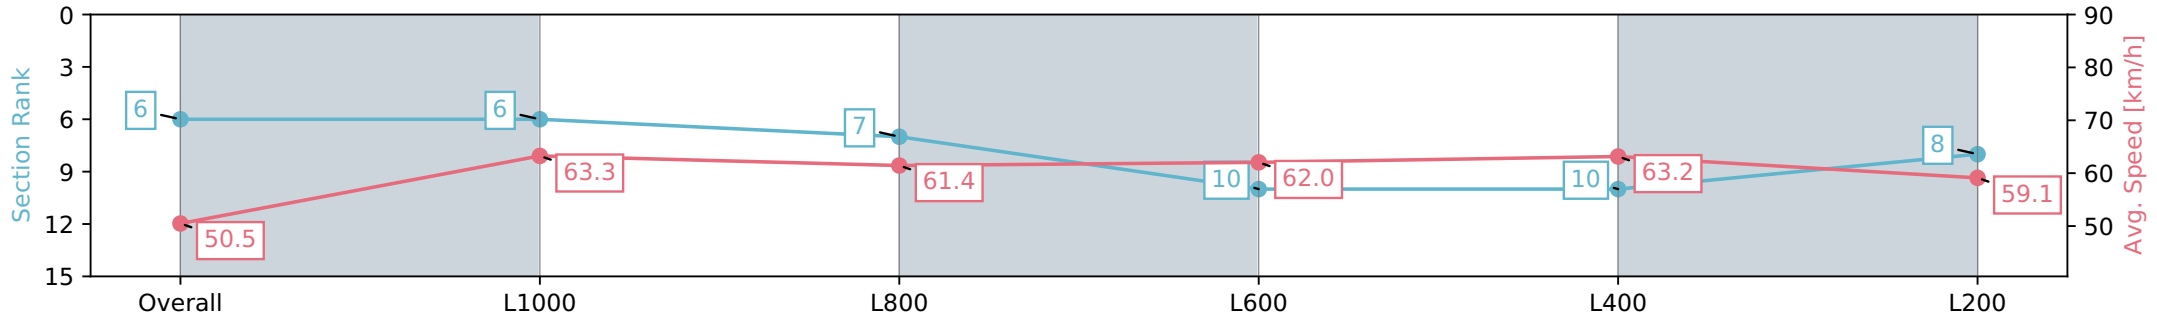

Horse/Jockey Name	OUR GLAMOUR GIRL
Finish Rank	6
Fastest Section Time (Section)	0:11.38 (L1000)
Top Speed [km/h] (Section)	64.2 (L1000)
Race State	Finished

Gawler SA - Professional
Race 2: Sportsbet Fast Form Maiden Plate - 1200m
10 April 2024 - 1:56PM
Track Rating: Soft 5, Weather: Overcast, Rail Position: True

Section	Overall	L1000	L800	L600	L400	L200
Section Times	1:13.10 [6] (0:14.30)	0:58.80 [6] (0:11.38)	0:47.42 [7] (0:11.88)	0:35.54 [10] (0:11.80)	0:23.74 [10] (0:11.54)	0:12.20 [8] (0:12.20)
Average Speed [km/h]	50.5	63.3	61.4	62.0	63.2	59.1
Top Speed [km/h]	63.3	64.2	63.7	63.1	63.9	61.4
Avg. Dist. to Rail [m]	5.8	1.7	1.9	4.0	6.3	7.7
Avg. Stride Freq. [Hz]	2.4	2.4	2.4	2.4	2.5	2.4
Avg. Stride Length [m]	5.8	7.3	7.2	7.2	7.0	6.7

Report Created: Wed 10 April 2024 14:53:45 GMT+10 (Note: Timing is based on positional data)

- [ ] Ranking at each section and finish
- -:-:- No data available at this section
- NA No data available