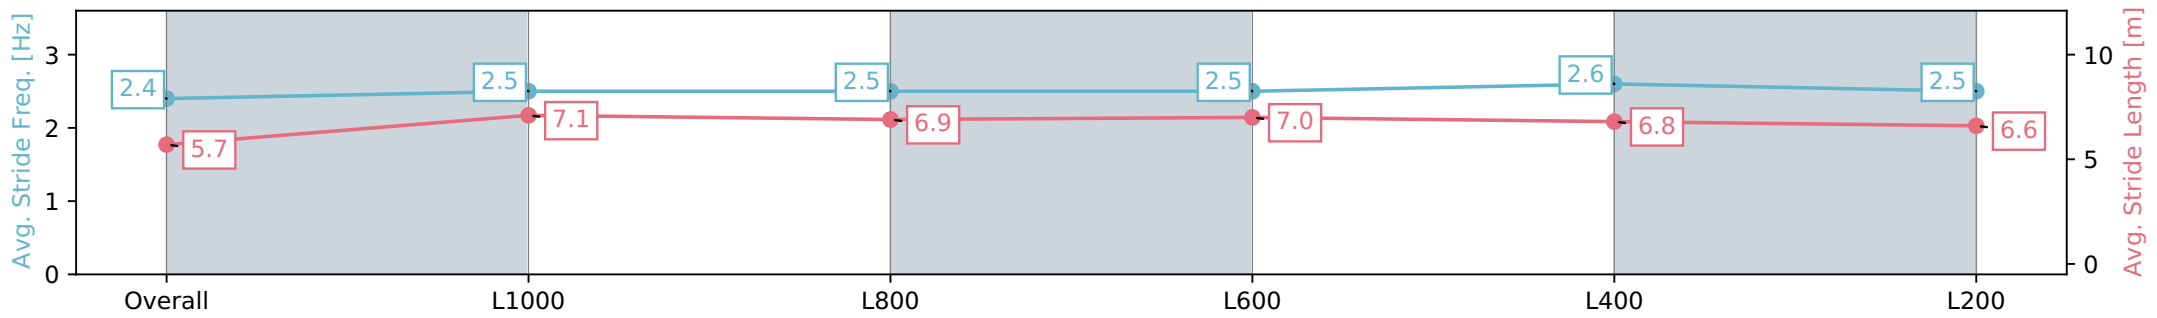

Gawler SA - Professional
 Race 2: Sportsbet Fast Form Maiden Plate - 1200m
 10 April 2024 - 1:56PM
 Track Rating: Soft 5, Weather: Overcast, Rail Position: True

Section	Overall	L1000	L800	L600	L400	L200
Section Times	1:12.96 [4] (0:14.31)	0:58.65 [7] (0:11.19)	0:47.46 [6] (0:11.82)	0:35.64 [6] (0:11.77)	0:23.87 [7] (0:11.67)	0:12.20 [6] (0:12.20)
Average Speed [km/h]	50.5	64.4	61.3	62.0	62.5	59.1
Top Speed [km/h]	64.0	65.2	63.4	63.2	64.1	61.2
Avg. Dist. to Rail [m]	3.4	0.4	1.5	3.1	6.4	8.7
Avg. Stride Freq. [Hz]	2.4	2.5	2.5	2.5	2.6	2.5
Avg. Stride Length [m]	5.7	7.1	6.9	7.0	6.8	6.6