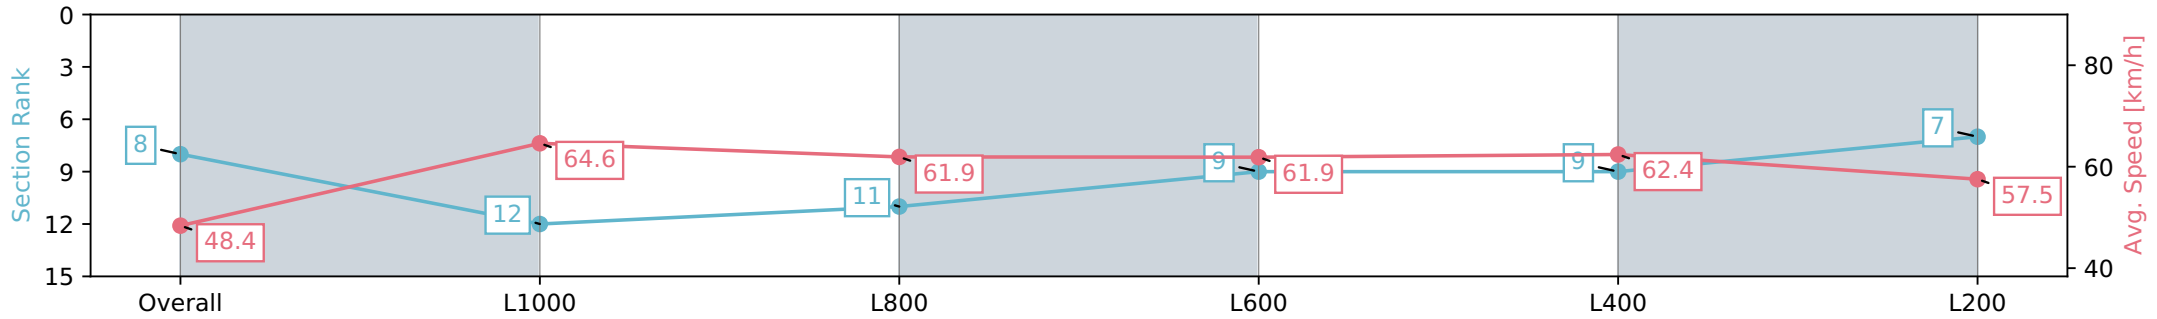

[] Ranking at each section and finish
 -:-:- No data available at this section
 NA No data available

Horse/Jockey Name	PENDING HEART
Finish Rank	8
Fastest Section Time (Section)	0:11.14 (L1000)
Top Speed [km/h] (Section)	64.9 (L1000)
Race State	Finished

Gawler SA - Professional
 Race 2: Sportsbet Fast Form Maiden Plate - 1200m
 10 April 2024 - 1:56PM
 Track Rating: Soft 5, Weather: Overcast, Rail Position: True

Section	Overall	L1000	L800	L600	L400	L200
Section Times	1:13.29 [8] (0:14.88)	0:58.41 [12] (0:11.14)	0:47.27 [11] (0:11.53)	0:35.74 [9] (0:11.66)	0:24.08 [9] (0:11.62)	0:12.46 [7] (0:12.46)
Average Speed [km/h]	48.4	64.6	61.9	61.9	62.4	57.5
Top Speed [km/h]	63.5	64.9	64.0	63.4	63.4	59.8
Avg. Dist. to Rail [m]	6.5	2.1	1.1	1.0	2.0	1.0
Avg. Stride Freq. [Hz]	2.2	2.3	2.2	2.2	2.3	2.3
Avg. Stride Length [m]	6.0	8.0	7.7	7.6	7.6	7.2