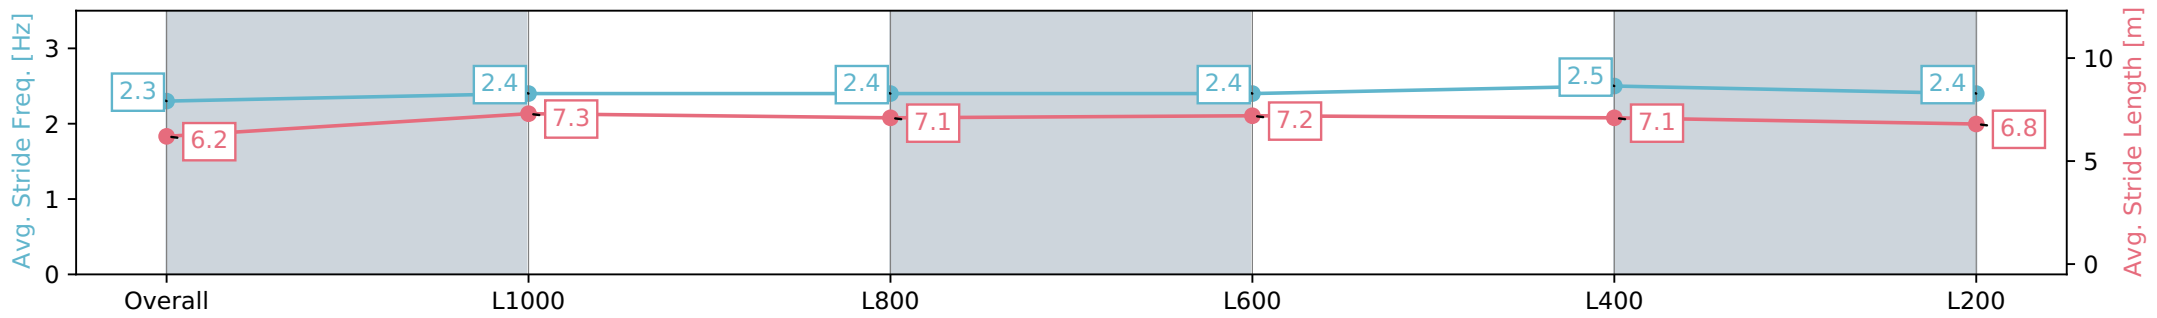

Gawler SA - Professional
 Race 2: Sportsbet Fast Form Maiden Plate - 1200m
 10 April 2024 - 1:56PM
 Track Rating: Soft 5, Weather: Overcast, Rail Position: True

Section	Overall	L1000	L800	L600	L400	L200
Section Times	1:12.28 [1] (0:13.81)	0:58.47 [1] (0:11.18)	0:47.29 [1] (0:11.81)	0:35.48 [1] (0:11.75)	0:23.73 [1] (0:11.56)	0:12.16 [1] (0:12.16)
Average Speed [km/h]	52.3	64.2	61.5	61.5	62.7	59.2
Top Speed [km/h]	65.6	65.6	62.9	62.5	63.4	62.2
Avg. Dist. to Rail [m]	1.8	0.1	0.9	1.8	2.1	1.5
Avg. Stride Freq. [Hz]	2.3	2.4	2.4	2.4	2.5	2.4
Avg. Stride Length [m]	6.2	7.3	7.1	7.2	7.1	6.8