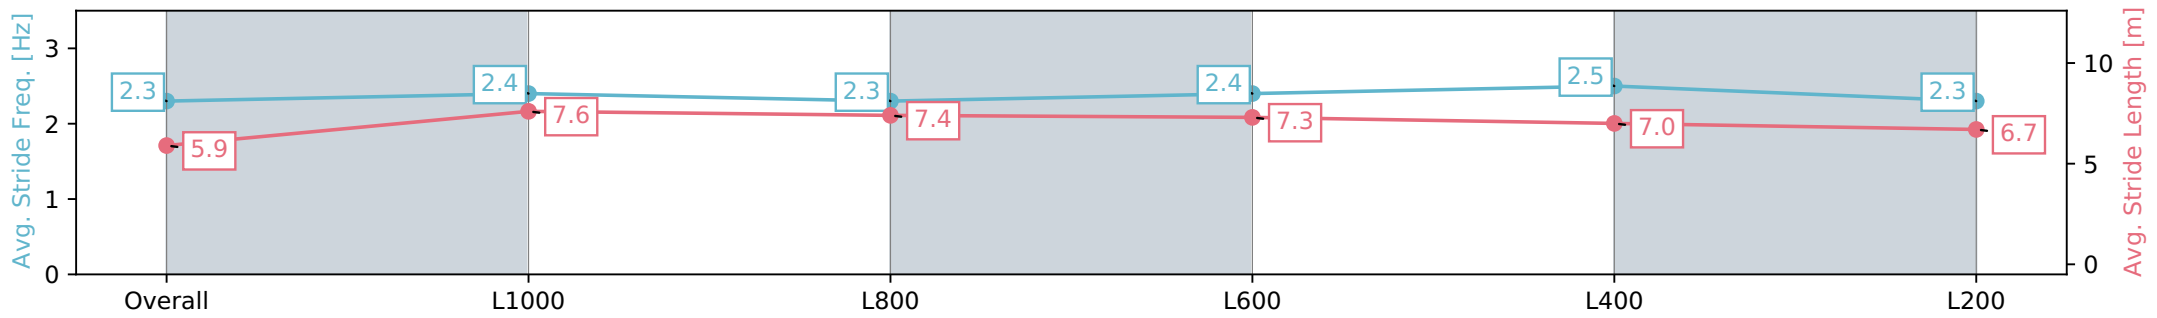

Gawler SA - Professional
 Race 2: Sportsbet Fast Form Maiden Plate - 1200m
 10 April 2024 - 1:56PM
 Track Rating: Soft 5, Weather: Overcast, Rail Position: True

Section	Overall	L1000	L800	L600	L400	L200
Section Times	1:13.83 [10] (0:14.59)	0:59.24 [8] (0:11.12)	0:48.12 [8] (0:11.70)	0:36.42 [7] (0:11.77)	0:24.65 [8] (0:11.94)	0:12.71 [10] (0:12.71)
Average Speed [km/h]	49.5	64.7	61.8	61.6	60.8	56.7
Top Speed [km/h]	64.6	65.8	64.3	62.7	61.5	59.7
Avg. Dist. to Rail [m]	5.8	0.5	0.6	1.8	3.7	4.6
Avg. Stride Freq. [Hz]	2.3	2.4	2.3	2.3	2.3	2.3
Avg. Stride Length [m]	5.9	7.5	7.4	7.3	7.3	6.9

Report Created: Wed 10 April 2024 14:53:56 GMT+10 (Note: Timing is based on positional data)

- [] Ranking at each section and finish
- :-:- No data available at this section
- NA No data available

Horse/Jockey Name	MIKKI BEAN
Finish Rank	11
Fastest Section Time (Section)	0:11.20 (L1000)
Top Speed [km/h] (Section)	66.0 (L1000)
Race State	Finished

Gawler SA - Professional
 Race 2: Sportsbet Fast Form Maiden Plate - 1200m
 10 April 2024 - 1:56PM
 Track Rating: Soft 5, Weather: Overcast, Rail Position: True

Section	Overall	L1000	L800	L600	L400	L200
Section Times	1:13.89 [11] (0:14.65)	0:59.24 [9] (0:11.20)	0:48.04 [10] (0:11.73)	0:36.31 [11] (0:11.80)	0:24.51 [11] (0:11.81)	0:12.70 [11] (0:12.70)
Average Speed [km/h]	49.2	64.6	62.0	62.1	61.7	56.8
Top Speed [km/h]	65.5	66.0	63.7	63.0	63.0	59.8
Avg. Dist. to Rail [m]	6.9	0.4	1.8	4.3	7.2	7.6
Avg. Stride Freq. [Hz]	2.3	2.4	2.3	2.4	2.5	2.3
Avg. Stride Length [m]	5.9	7.6	7.4	7.3	7.0	6.7