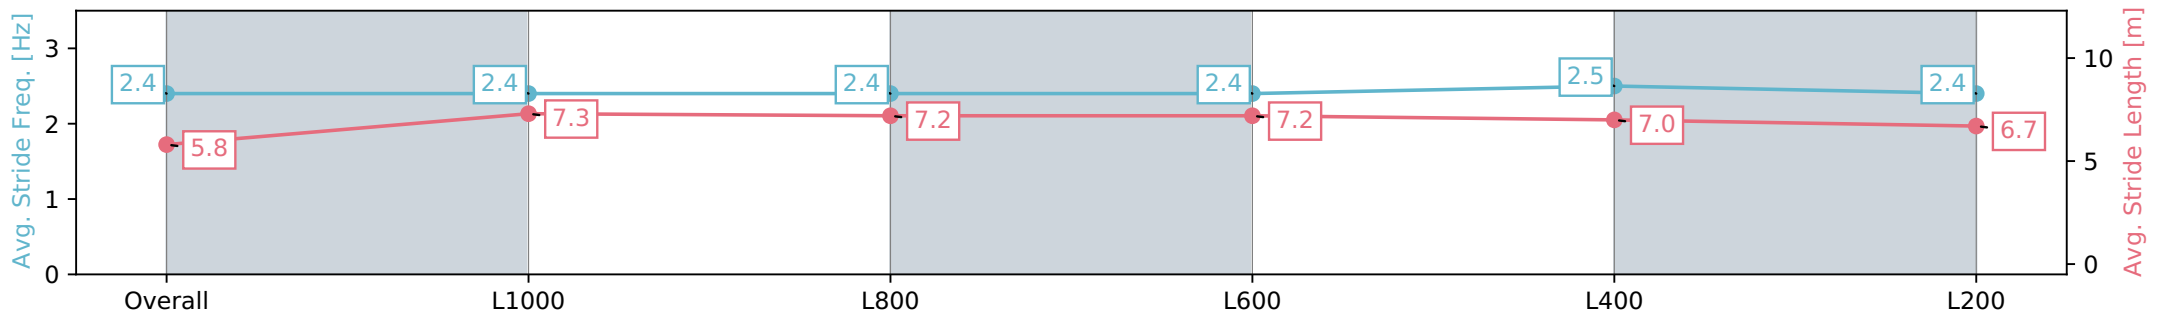

[] Ranking at each section and finish
 -:-:- No data available at this section
 NA No data available

Horse/Jockey Name	OUR GLAMOUR GIRL
Finish Rank	6
Fastest Section Time (Section)	0:11.38 (L1000)
Top Speed [km/h] (Section)	64.2 (L1000)
Race State	Finished

Gawler SA - Professional
 Race 2: Sportsbet Fast Form Maiden Plate - 1200m
 10 April 2024 - 1:56PM
 Track Rating: Soft 5, Weather: Overcast, Rail Position: True

Section	Overall	L1000	L800	L600	L400	L200
Section Times	1:13.10 [6] (0:14.30)	0:58.80 [6] (0:11.38)	0:47.42 [7] (0:11.88)	0:35.54 [10] (0:11.80)	0:23.74 [10] (0:11.54)	0:12.20 [8] (0:12.20)
Average Speed [km/h]	50.5	63.3	61.4	62.0	63.2	59.1
Top Speed [km/h]	63.3	64.2	63.7	63.1	63.9	61.4
Avg. Dist. to Rail [m]	5.8	1.7	1.9	4.0	6.3	7.7
Avg. Stride Freq. [Hz]	2.4	2.4	2.4	2.4	2.5	2.4
Avg. Stride Length [m]	5.8	7.3	7.2	7.2	7.0	6.7