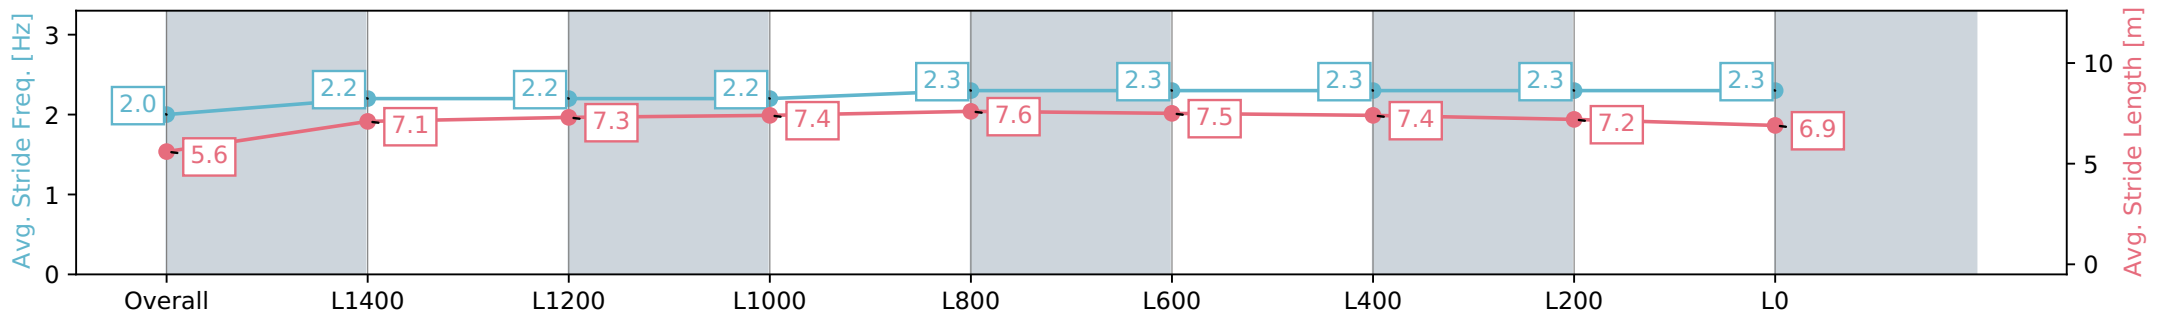

Gawler SA - Professional
 Race 5: Gawler Arms Hotel Rating 0 - 58 Handicap - 1700m
 28 February 2024 - 4:02PM
 Track Rating: Good 4, Weather: Fine, Rail Position: True

Section	Overall	L1400	L1200	L1000	L800	L600	L400	L200	L0
Section Times	1:47.55 [8] (0:09.52)	1:38.03 [9] (0:12.66)	1:25.37 [8] (0:12.54)	1:12.83 [9] (0:11.92)	1:00.91 [8] (0:11.53)	0:49.38 [7] (0:12.06)	0:37.32 [8] (0:12.11)	0:25.21 [9] (0:12.25)	0:12.96 [8] (0:12.96)
Average Speed [km/h]	37.9	57.3	57.4	60.6	62.7	61.4	60.6	58.8	55.6
Top Speed [km/h]	55.6	58.6	59.4	62.1	63.3	62.1	62.2	60.0	57.3
Avg. Dist. to Rail [m]	2.4	1.0	1.2	0.6	0.8	4.9	3.5	2.7	3.0
Avg. Stride Freq. [Hz]	2.0	2.2	2.1	2.2	2.2	2.3	2.3	2.3	2.2
Avg. Stride Length [m]	5.4	7.3	7.4	7.6	7.7	7.5	7.3	7.2	7.0

[] Ranking at each section and finish
 -:-:- No data available at this section
 NA No data available

Horse/Jockey Name	ARMAMENT
Finish Rank	9
Fastest Section Time (Section)	0:09.00 (Overall)
Top Speed [km/h] (Section)	63.4 (L1000)
Race State	Finished

Gawler SA - Professional
 Race 5: Gawler Arms Hotel Rating 0 - 58 Handicap - 1700m
 28 February 2024 - 4:02PM
 Track Rating: Good 4, Weather: Fine, Rail Position: True

Section	Overall	L1400	L1200	L1000	L800	L600	L400	L200	L0
Section Times	1:47.58 [9] (0:09.00)	1:38.58 [3] (0:13.02)	1:25.56 [7] (0:12.61)	1:12.95 [7] (0:12.06)	1:00.89 [9] (0:11.62)	0:49.27 [9] (0:11.90)	0:37.37 [7] (0:12.03)	0:25.34 [8] (0:12.39)	0:12.95 [9] (0:12.95)
Average Speed [km/h]	40.1	55.7	57.5	59.6	62.3	62.4	60.9	58.4	55.7
Top Speed [km/h]	53.5	57.4	59.0	61.0	63.4	63.0	61.7	59.7	57.8
Avg. Dist. to Rail [m]	7.3	1.9	2.3	2.2	2.8	4.3	3.8	3.9	5.2
Avg. Stride Freq. [Hz]	2.0	2.2	2.2	2.2	2.3	2.3	2.3	2.3	2.3
Avg. Stride Length [m]	5.6	7.1	7.3	7.4	7.6	7.5	7.4	7.2	6.9