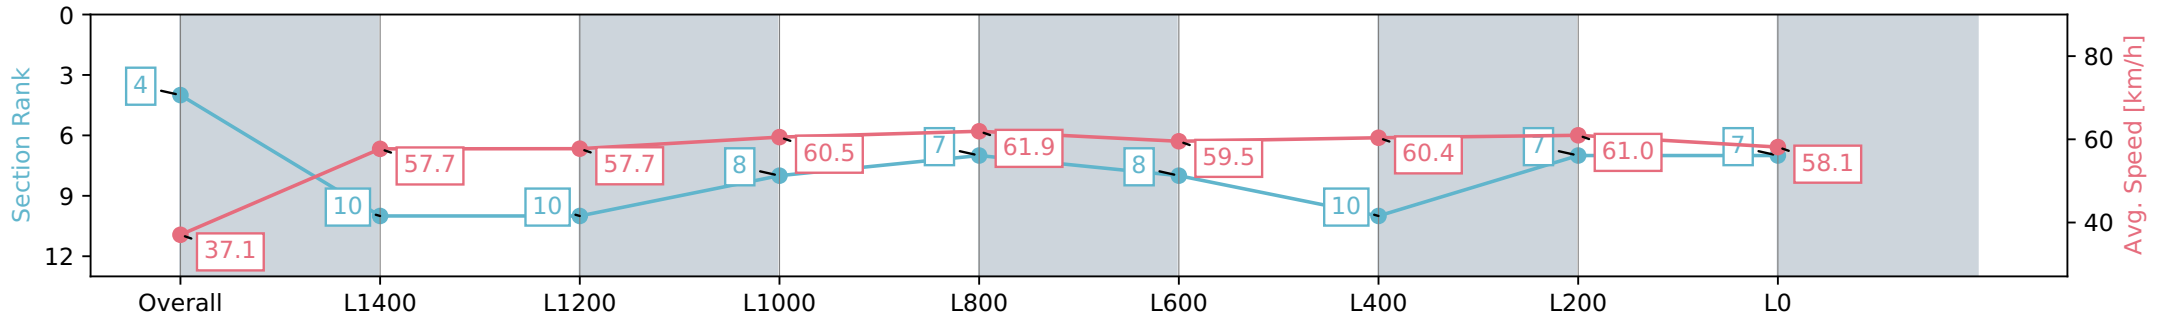

Horse/Jockey Name	RUE BUNGAN
Finish Rank	4
Fastest Section Time (Section)	0:09.69 (Overall)
Top Speed [km/h] (Section)	62.8 (L1000)
Race State	Finished

Gawler SA - Professional
Race 5: Gawler Arms Hotel Rating 0 - 58 Handicap - 1700m
28 February 2024 - 4:02PM
Track Rating: Good 4, Weather: Fine, Rail Position: True

Section	Overall	L1400	L1200	L1000	L800	L600	L400	L200	L0
Section Times	1:46.49 [4] (0:09.69)	1:36.80 [10] (0:12.54)	1:24.26 [10] (0:12.42)	1:11.84 [8] (0:11.92)	0:59.92 [7] (0:11.62)	0:48.30 [8] (0:12.10)	0:36.20 [10] (0:11.92)	0:24.28 [7] (0:11.91)	0:12.37 [7] (0:12.37)
Average Speed [km/h]	37.1	57.7	57.7	60.5	61.9	59.5	60.4	61.0	58.1
Top Speed [km/h]	58.0	59.3	59.5	61.9	62.8	61.5	62.3	61.4	60.2
Avg. Dist. to Rail [m]	4.8	1.0	0.6	0.7	0.3	0.2	0.6	2.1	3.0
Avg. Stride Freq. [Hz]	2.0	2.3	2.2	2.3	2.3	2.2	2.2	2.3	2.3
Avg. Stride Length [m]	5.1	7.0	7.2	7.4	7.6	7.4	7.5	7.4	7.1

Report Created: Wed 28 February 2024 17:56:36 GMT+11 (Note: Timing is based on positional data)

- [ ] Ranking at each section and finish
- -:-:- No data available at this section
- NA No data available