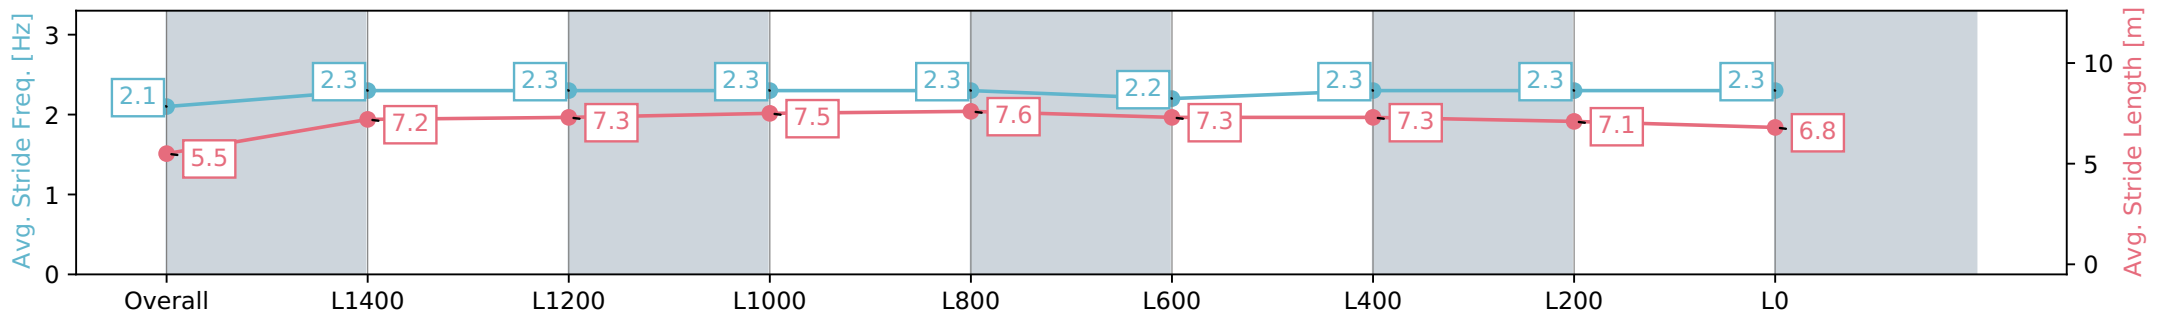

Report Created: Wed 28 February 2024 17:56:36 GMT+11 (Note: Timing is based on positional data)

- [] Ranking at each section and finish
- :-:- No data available at this section
- NA No data available

Horse/Jockey Name	MAVETTE
Finish Rank	5
Fastest Section Time (Section)	0:08.92 (Overall)
Top Speed [km/h] (Section)	63.3 (L1200)
Race State	Finished

Gawler SA - Professional
 Race 5: Gawler Arms Hotel Rating 0 - 58 Handicap - 1700m
 28 February 2024 - 4:02PM
 Track Rating: Good 4, Weather: Fine, Rail Position: True

Section	Overall	L1400	L1200	L1000	L800	L600	L400	L200	L0
Section Times	1:46.60 [5] (0:08.92)	1:37.68 [1] (0:12.64)	1:25.04 [2] (0:12.15)	1:12.89 [2] (0:11.62)	1:01.27 [1] (0:11.69)	0:49.58 [1] (0:12.19)	0:37.39 [1] (0:12.22)	0:25.17 [1] (0:12.15)	0:13.02 [2] (0:13.02)
Average Speed [km/h]	40.4	58.5	59.5	62.2	61.8	59.3	58.8	59.1	55.3
Top Speed [km/h]	56.0	60.4	61.3	63.3	62.8	59.6	59.4	59.8	58.2
Avg. Dist. to Rail [m]	8.5	4.8	2.7	1.6	1.7	0.6	0.3	0.4	0.6
Avg. Stride Freq. [Hz]	2.1	2.3	2.3	2.3	2.3	2.2	2.3	2.3	2.3
Avg. Stride Length [m]	5.5	7.2	7.3	7.5	7.6	7.3	7.3	7.1	6.8