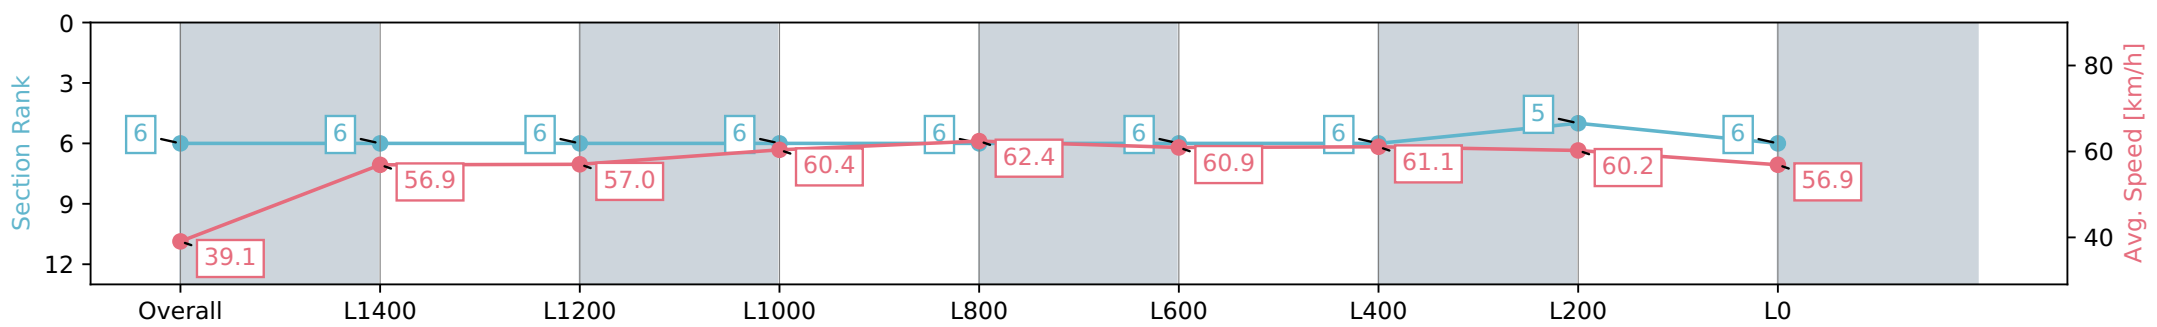

Horse/Jockey Name	RED SEQUOIA
Finish Rank	6
Fastest Section Time (Section)	0:09.21 (Overall)
Top Speed [km/h] (Section)	63.0 (L1000)
Race State	Finished

Gawler SA - Professional
Race 5: Gawler Arms Hotel Rating 0 - 58 Handicap - 1700m
28 February 2024 - 4:02PM
Track Rating: Good 4, Weather: Fine, Rail Position: True

Section	Overall	L1400	L1200	L1000	L800	L600	L400	L200	L0
Section Times	1:46.68 [6] (0:09.21)	1:37.47 [6] (0:12.68)	1:24.79 [6] (0:12.62)	1:12.17 [6] (0:11.97)	1:00.20 [6] (0:11.59)	0:48.61 [6] (0:12.05)	0:36.56 [6] (0:11.89)	0:24.67 [5] (0:12.04)	0:12.63 [6] (0:12.63)
Average Speed [km/h]	39.1	56.9	57.0	60.4	62.4	60.9	61.1	60.2	56.9
Top Speed [km/h]	55.6	58.2	58.8	61.7	63.0	61.9	61.9	61.4	59.3
Avg. Dist. to Rail [m]	2.1	0.7	1.6	1.4	2.0	3.1	2.0	3.7	5.8
Avg. Stride Freq. [Hz]	2.1	2.3	2.3	2.3	2.4	2.4	2.3	2.4	2.3
Avg. Stride Length [m]	5.1	6.9	6.9	7.3	7.4	7.1	7.3	7.1	6.9

Report Created: Wed 28 February 2024 17:56:43 GMT+11 (Note: Timing is based on positional data)

- [ ] Ranking at each section and finish
- -:-:- No data available at this section
- NA No data available