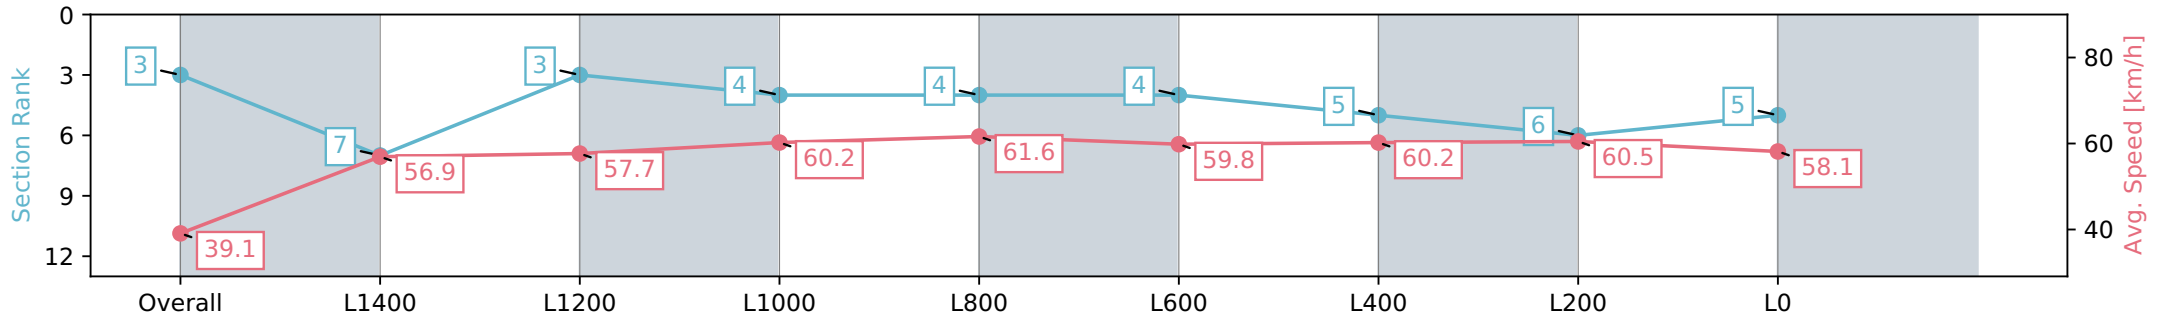

Horse/Jockey Name	THE ICE CUTTER
Finish Rank	3
Fastest Section Time (Section)	0:09.22 (Overall)
Top Speed [km/h] (Section)	62.2 (L1000)
Race State	Finished

Gawler SA - Professional
Race 5: Gawler Arms Hotel Rating 0 - 58 Handicap - 1700m
28 February 2024 - 4:02PM
Track Rating: Good 4, Weather: Fine, Rail Position: True

Section	Overall	L1400	L1200	L1000	L800	L600	L400	L200	L0
Section Times	1:46.40 [3] (0:09.22)	1:37.18 [7] (0:12.37)	1:24.81 [3] (0:12.46)	1:12.35 [4] (0:11.94)	1:00.41 [4] (0:11.69)	0:48.72 [4] (0:12.27)	0:36.45 [5] (0:12.10)	0:24.35 [6] (0:11.95)	0:12.40 [5] (0:12.40)
Average Speed [km/h]	39.1	56.9	57.7	60.2	61.6	59.8	60.2	60.5	58.1
Top Speed [km/h]	56.2	59.0	59.3	61.2	62.2	60.6	60.7	61.0	59.4
Avg. Dist. to Rail [m]	2.3	3.7	2.0	0.6	0.6	2.9	3.0	2.4	3.6
Avg. Stride Freq. [Hz]	2.1	2.3	2.3	2.3	2.3	2.3	2.3	2.3	2.3
Avg. Stride Length [m]	5.3	6.8	6.9	7.2	7.3	7.1	7.2	7.2	6.9

Report Created: Wed 28 February 2024 17:56:32 GMT+11 (Note: Timing is based on positional data)

- [ ] Ranking at each section and finish
- -:-:- No data available at this section
- NA No data available