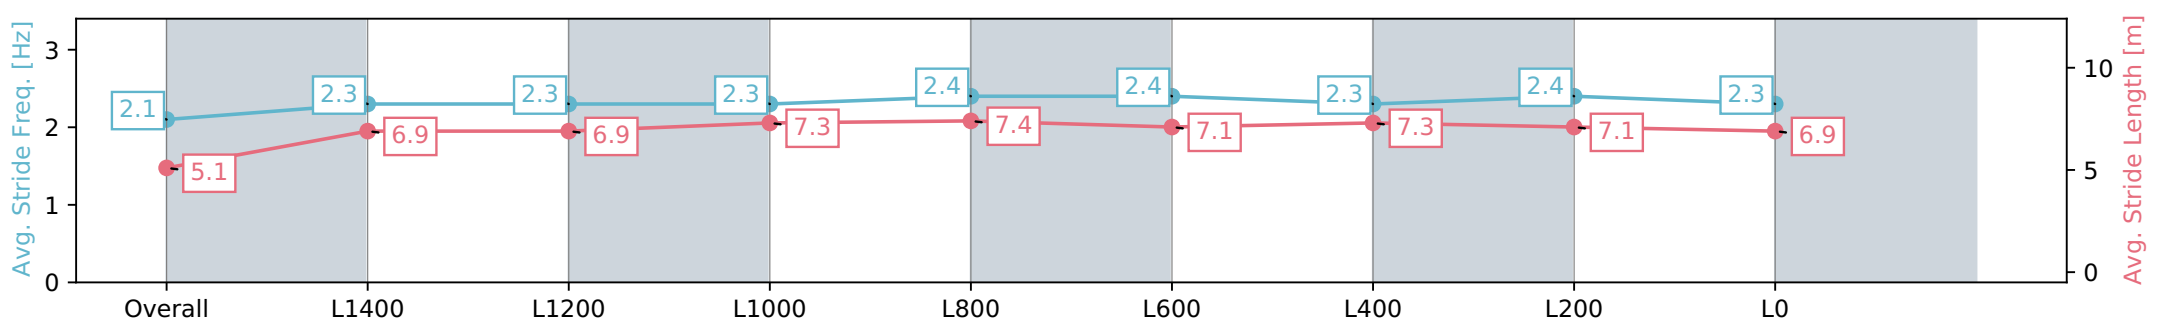

Gawler SA - Professional
 Race 5: Gawler Arms Hotel Rating 0 - 58 Handicap - 1700m
 28 February 2024 - 4:02PM
 Track Rating: Good 4, Weather: Fine, Rail Position: True

Section	Overall	L1400	L1200	L1000	L800	L600	L400	L200	L0
Section Times	1:46.68 [6] (0:09.21)	1:37.47 [6] (0:12.68)	1:24.79 [6] (0:12.62)	1:12.17 [6] (0:11.97)	1:00.20 [6] (0:11.59)	0:48.61 [6] (0:12.05)	0:36.56 [6] (0:11.89)	0:24.67 [5] (0:12.04)	0:12.63 [6] (0:12.63)
Average Speed [km/h]	39.1	56.9	57.0	60.4	62.4	60.9	61.1	60.2	56.9
Top Speed [km/h]	55.6	58.2	58.8	61.7	63.0	61.9	61.9	61.4	59.3
Avg. Dist. to Rail [m]	2.1	0.7	1.6	1.4	2.0	3.1	2.0	3.7	5.8
Avg. Stride Freq. [Hz]	2.1	2.3	2.3	2.3	2.4	2.4	2.3	2.4	2.3
Avg. Stride Length [m]	5.1	6.9	6.9	7.3	7.4	7.1	7.3	7.1	6.9