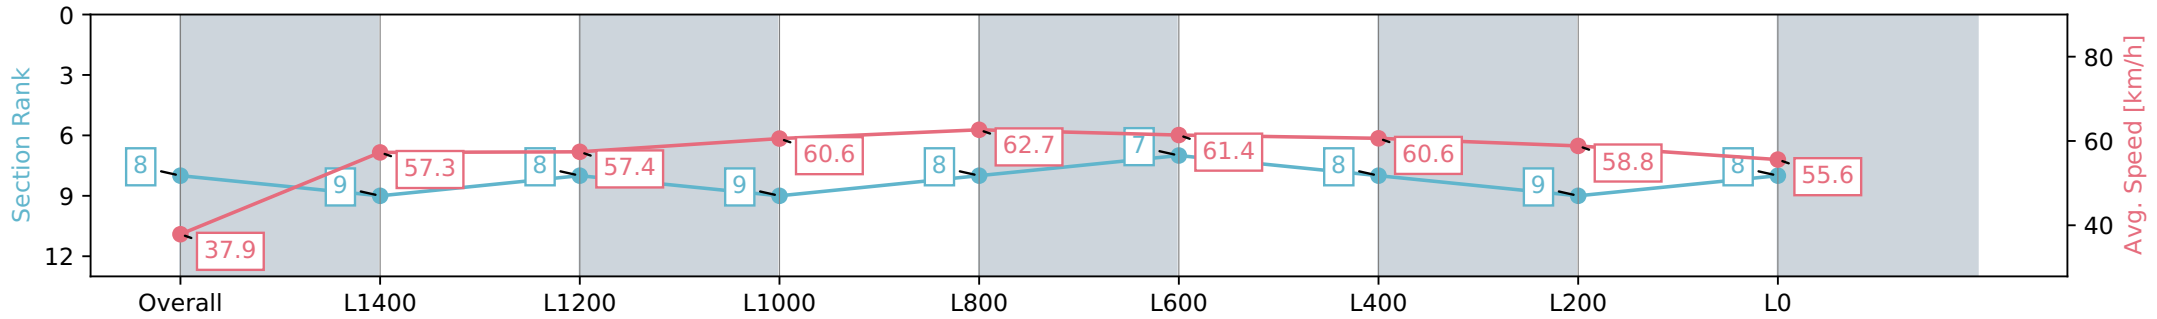

Horse/Jockey Name	RUNSIR
Finish Rank	8
Fastest Section Time (Section)	0:09.52 (Overall)
Top Speed [km/h] (Section)	63.3 (L1000)
Race State	Finished

Gawler SA - Professional
Race 5: Gawler Arms Hotel Rating 0 - 58 Handicap - 1700m
28 February 2024 - 4:02PM
Track Rating: Good 4, Weather: Fine, Rail Position: True

Section	Overall	L1400	L1200	L1000	L800	L600	L400	L200	L0
Section Times	1:47.55 [8] (0:09.52)	1:38.03 [9] (0:12.66)	1:25.37 [8] (0:12.54)	1:12.83 [9] (0:11.92)	1:00.91 [8] (0:11.53)	0:49.38 [7] (0:12.06)	0:37.32 [8] (0:12.11)	0:25.21 [9] (0:12.25)	0:12.96 [8] (0:12.96)
Average Speed [km/h]	37.9	57.3	57.4	60.6	62.7	61.4	60.6	58.8	55.6
Top Speed [km/h]	55.6	58.6	59.4	62.1	63.3	62.1	62.2	60.0	57.3
Avg. Dist. to Rail [m]	2.4	1.0	1.2	0.6	0.8	4.9	3.5	2.7	3.0
Avg. Stride Freq. [Hz]	2.0	2.2	2.1	2.2	2.2	2.3	2.3	2.3	2.2
Avg. Stride Length [m]	5.4	7.3	7.4	7.6	7.7	7.5	7.3	7.2	7.0

[ ] Ranking at each section and finish
-:-:- No data available at this section
NA No data available