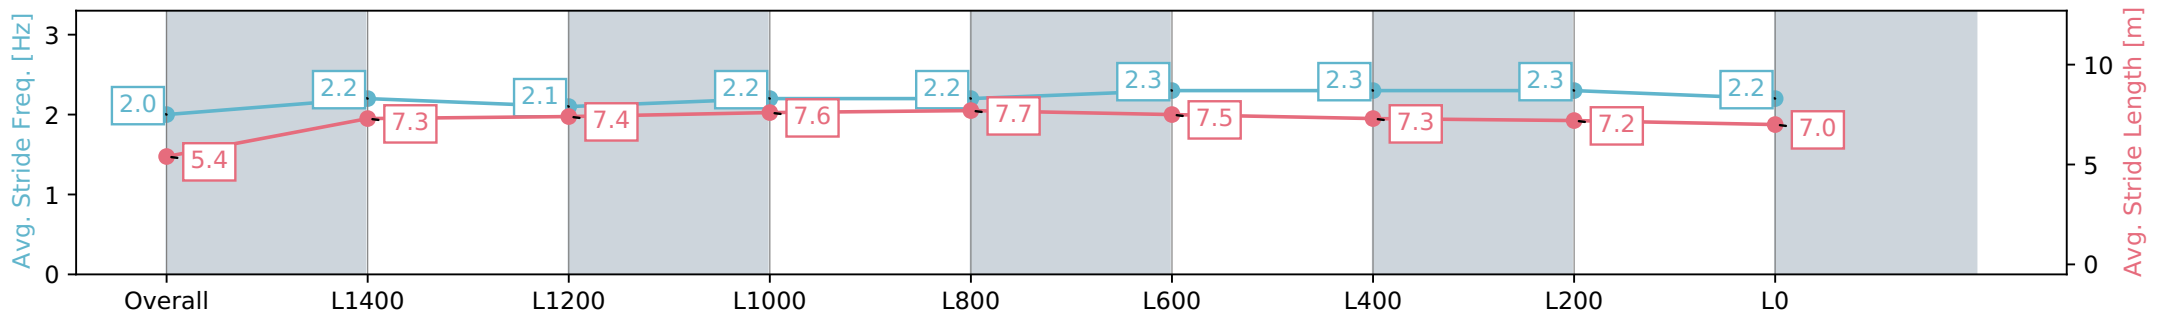

Gawler SA - Professional
 Race 5: Gawler Arms Hotel Rating 0 - 58 Handicap - 1700m
 28 February 2024 - 4:02PM
 Track Rating: Good 4, Weather: Fine, Rail Position: True

Section	Overall	L1400	L1200	L1000	L800	L600	L400	L200	L0
Section Times	1:46.74 [7] (0:08.94)	1:37.80 [2] (0:12.28)	1:25.51 [1] (0:12.47)	1:13.04 [1] (0:11.73)	1:01.31 [2] (0:11.82)	0:49.49 [3] (0:12.32)	0:37.17 [3] (0:12.24)	0:24.93 [4] (0:12.17)	0:12.76 [4] (0:12.76)
Average Speed [km/h]	40.4	58.6	57.6	61.3	61.0	58.8	58.9	59.1	56.4
Top Speed [km/h]	56.9	59.8	60.5	62.6	62.4	59.6	60.2	60.1	58.7
Avg. Dist. to Rail [m]	8.9	1.3	1.3	0.4	1.2	0.8	0.9	0.4	1.4
Avg. Stride Freq. [Hz]	2.3	2.4	2.4	2.4	2.4	2.3	2.3	2.3	2.3
Avg. Stride Length [m]	5.0	6.6	6.8	7.1	7.2	7.0	7.1	7.0	6.8

Gawler SA - Professional
 Race 5: Gawler Arms Hotel Rating 0 - 58 Handicap - 1700m
 28 February 2024 - 4:02PM
 Track Rating: Good 4, Weather: Fine, Rail Position: True

Section	Overall	L1400	L1200	L1000	L800	L600	L400	L200	L0
Section Times	1:47.55 [8] (0:09.52)	1:38.03 [9] (0:12.66)	1:25.37 [8] (0:12.54)	1:12.83 [9] (0:11.92)	1:00.91 [8] (0:11.53)	0:49.38 [7] (0:12.06)	0:37.32 [8] (0:12.11)	0:25.21 [9] (0:12.25)	0:12.96 [8] (0:12.96)
Average Speed [km/h]	37.9	57.3	57.4	60.6	62.7	61.4	60.6	58.8	55.6
Top Speed [km/h]	55.6	58.6	59.4	62.1	63.3	62.1	62.2	60.0	57.3
Avg. Dist. to Rail [m]	2.4	1.0	1.2	0.6	0.8	4.9	3.5	2.7	3.0
Avg. Stride Freq. [Hz]	2.0	2.2	2.1	2.2	2.2	2.3	2.3	2.3	2.2
Avg. Stride Length [m]	5.4	7.3	7.4	7.6	7.7	7.5	7.3	7.2	7.0