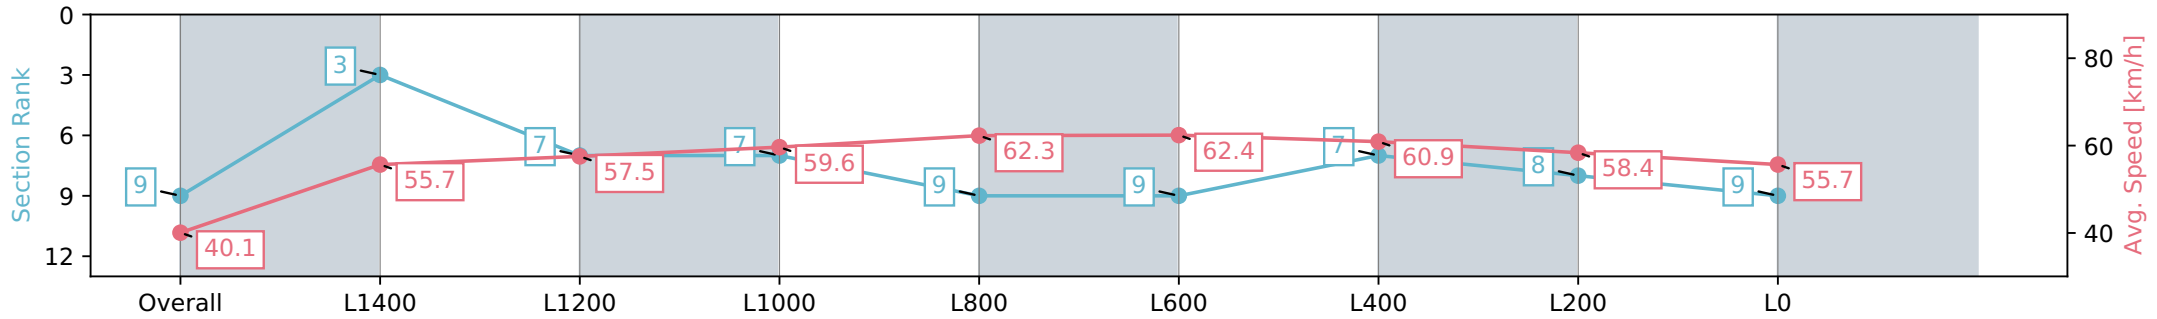

Horse/Jockey Name	ARMAMENT
Finish Rank	9
Fastest Section Time (Section)	0:09.00 (Overall)
Top Speed [km/h] (Section)	63.4 (L1000)
Race State	Finished

Gawler SA - Professional
Race 5: Gawler Arms Hotel Rating 0 - 58 Handicap - 1700m
28 February 2024 - 4:02PM
Track Rating: Good 4, Weather: Fine, Rail Position: True

Section	Overall	L1400	L1200	L1000	L800	L600	L400	L200	L0
Section Times	1:47.58 [9] (0:09.00)	1:38.58 [3] (0:13.02)	1:25.56 [7] (0:12.61)	1:12.95 [7] (0:12.06)	1:00.89 [9] (0:11.62)	0:49.27 [9] (0:11.90)	0:37.37 [7] (0:12.03)	0:25.34 [8] (0:12.39)	0:12.95 [9] (0:12.95)
Average Speed [km/h]	40.1	55.7	57.5	59.6	62.3	62.4	60.9	58.4	55.7
Top Speed [km/h]	53.5	57.4	59.0	61.0	63.4	63.0	61.7	59.7	57.8
Avg. Dist. to Rail [m]	7.3	1.9	2.3	2.2	2.8	4.3	3.8	3.9	5.2
Avg. Stride Freq. [Hz]	2.0	2.2	2.2	2.2	2.3	2.3	2.3	2.3	2.3
Avg. Stride Length [m]	5.6	7.1	7.3	7.4	7.6	7.5	7.4	7.2	6.9

Report Created: Wed 28 February 2024 17:56:54 GMT+11 (Note: Timing is based on positional data)

- [ ] Ranking at each section and finish
- -:-:- No data available at this section
- NA No data available