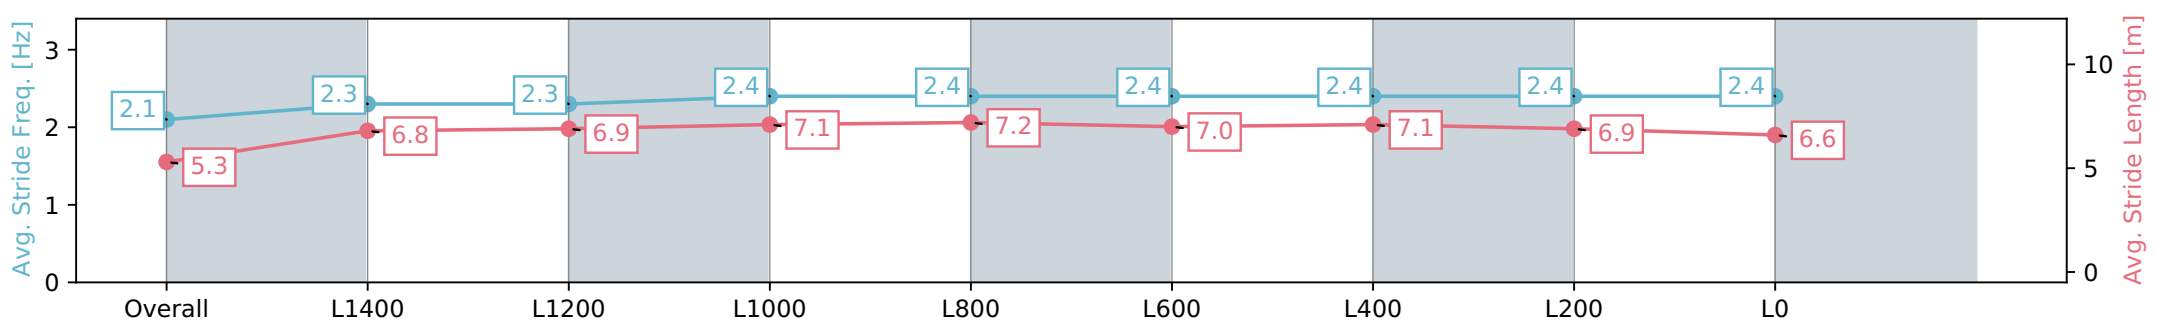

Horse/Jockey Name	GOGOLF GURU
Finish Rank	2
Fastest Section Time (Section)	0:09.01 (Overall)
Top Speed [km/h] (Section)	62.5 (L1000)
Race State	Finished

Gawler SA - Professional
Race 5: Gawler Arms Hotel Rating 0 - 58 Handicap - 1700m
28 February 2024 - 4:02PM
Track Rating: Good 4, Weather: Fine, Rail Position: True

Section	Overall	L1400	L1200	L1000	L800	L600	L400	L200	L0
Section Times	1:46.32 [2] (0:09.01)	1:37.31 [4] (0:12.64)	1:24.67 [4] (0:12.50)	1:12.17 [5] (0:11.91)	1:00.26 [5] (0:11.63)	0:48.63 [5] (0:12.08)	0:36.55 [4] (0:12.00)	0:24.55 [3] (0:11.91)	0:12.64 [3] (0:12.64)
Average Speed [km/h]	39.8	57.0	57.5	60.7	61.9	60.8	60.7	60.8	56.9
Top Speed [km/h]	55.7	58.5	59.1	61.3	62.5	61.5	61.6	62.0	58.6
Avg. Dist. to Rail [m]	3.6	0.5	0.6	0.2	0.5	2.9	3.0	4.1	5.2
Avg. Stride Freq. [Hz]	2.1	2.3	2.3	2.4	2.4	2.4	2.4	2.4	2.4
Avg. Stride Length [m]	5.3	6.8	6.9	7.1	7.2	7.0	7.1	6.9	6.6

- [ ] Ranking at each section and finish
- -:-:- No data available at this section
- NA No data available