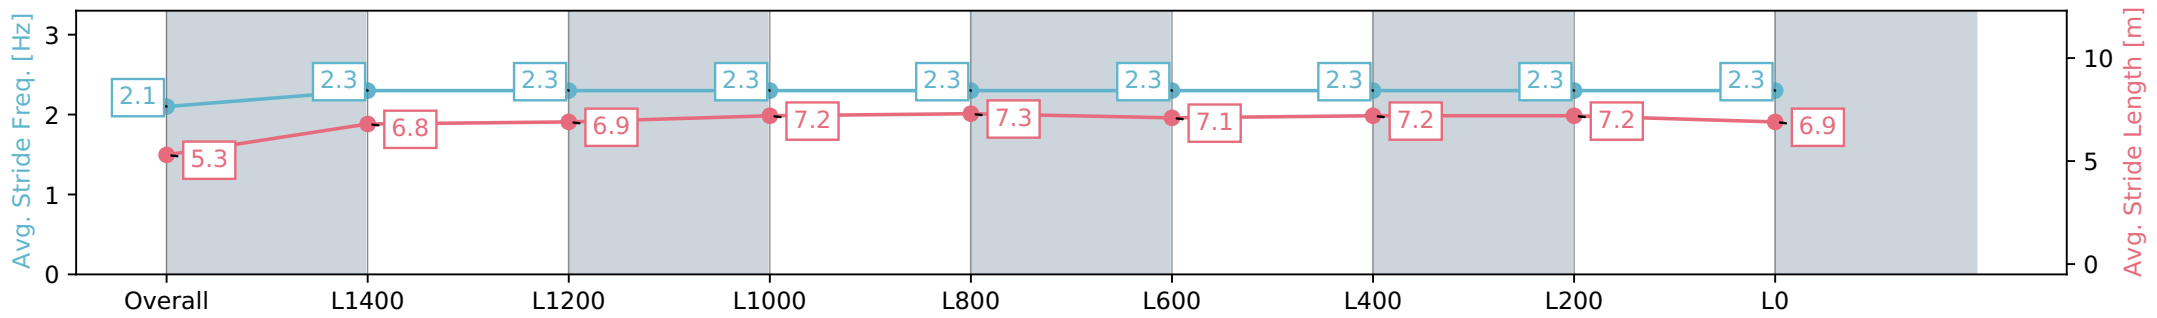

Horse/Jockey Name	THE ICE CUTTER
Finish Rank	3
Fastest Section Time (Section)	0:09.22 (Overall)
Top Speed [km/h] (Section)	62.2 (L1000)
Race State	Finished

Gawler SA - Professional
Race 5: Gawler Arms Hotel Rating 0 - 58 Handicap - 1700m
28 February 2024 - 4:02PM
Track Rating: Good 4, Weather: Fine, Rail Position: True

Section	Overall	L1400	L1200	L1000	L800	L600	L400	L200	L0
Section Times	1:46.40 [3] (0:09.22)	1:37.18 [7] (0:12.37)	1:24.81 [3] (0:12.46)	1:12.35 [4] (0:11.94)	1:00.41 [4] (0:11.69)	0:48.72 [4] (0:12.27)	0:36.45 [5] (0:12.10)	0:24.35 [6] (0:11.95)	0:12.40 [5] (0:12.40)
Average Speed [km/h]	39.1	56.9	57.7	60.2	61.6	59.8	60.2	60.5	58.1
Top Speed [km/h]	56.2	59.0	59.3	61.2	62.2	60.6	60.7	61.0	59.4
Avg. Dist. to Rail [m]	2.3	3.7	2.0	0.6	0.6	2.9	3.0	2.4	3.6
Avg. Stride Freq. [Hz]	2.1	2.3	2.3	2.3	2.3	2.3	2.3	2.3	2.3
Avg. Stride Length [m]	5.3	6.8	6.9	7.2	7.3	7.1	7.2	7.2	6.9

Report Created: Wed 28 February 2024 17:56:32 GMT+11 (Note: Timing is based on positional data)

- [ ] Ranking at each section and finish
- -:-:- No data available at this section
- NA No data available