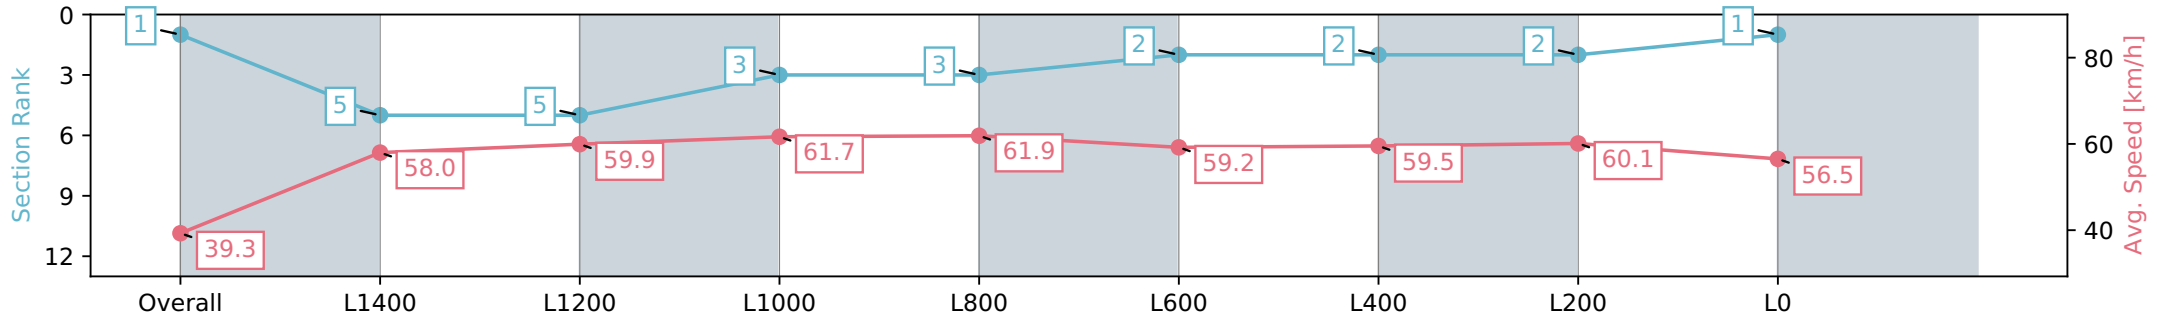

Horse/Jockey Name	RUN ON
Finish Rank	1
Fastest Section Time (Section)	0:09.17 (Overall)
Top Speed [km/h] (Section)	62.9 (L1000)
Race State	Finished

Gawler SA - Professional
Race 5: Gawler Arms Hotel Rating 0 - 58 Handicap - 1700m
28 February 2024 - 4:02PM
Track Rating: Good 4, Weather: Fine, Rail Position: True

Section	Overall	L1400	L1200	L1000	L800	L600	L400	L200	L0
Section Times	1:46.29 [1] (0:09.17)	1:37.12 [5] (0:12.57)	1:24.54 [5] (0:12.05)	1:12.49 [3] (0:11.70)	1:00.79 [3] (0:11.71)	0:49.08 [2] (0:12.22)	0:36.86 [2] (0:12.11)	0:24.75 [2] (0:12.02)	0:12.73 [1] (0:12.73)
Average Speed [km/h]	39.3	58.0	59.9	61.7	61.9	59.2	59.5	60.1	56.5
Top Speed [km/h]	55.7	60.1	61.8	62.8	62.9	60.2	60.5	60.7	59.0
Avg. Dist. to Rail [m]	7.6	2.6	2.6	1.9	2.2	1.2	0.2	1.1	1.6
Avg. Stride Freq. [Hz]	2.0	2.2	2.3	2.3	2.3	2.3	2.3	2.3	2.2
Avg. Stride Length [m]	5.4	7.2	7.4	7.4	7.5	7.2	7.3	7.2	7.0

- [ ] Ranking at each section and finish
- -:-:- No data available at this section
- NA No data available