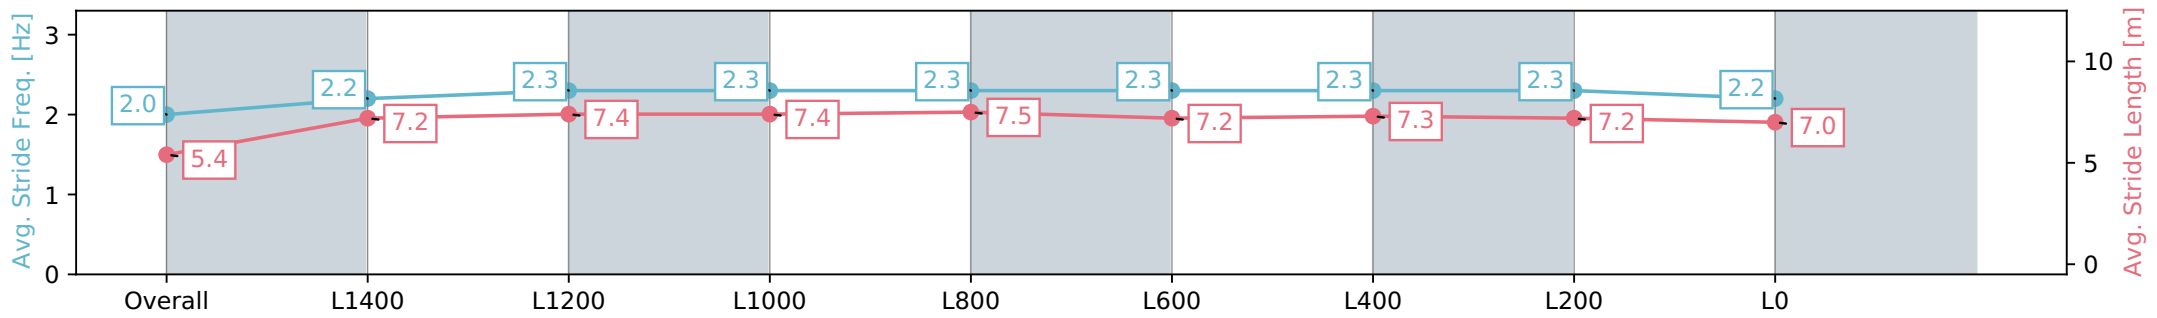

Horse/Jockey Name	RUN ON
Finish Rank	1
Fastest Section Time (Section)	0:09.17 (Overall)
Top Speed [km/h] (Section)	62.9 (L1000)
Race State	Finished

Gawler SA - Professional
Race 5: Gawler Arms Hotel Rating 0 - 58 Handicap - 1700m
28 February 2024 - 4:02PM
Track Rating: Good 4, Weather: Fine, Rail Position: True

Section	Overall	L1400	L1200	L1000	L800	L600	L400	L200	L0
Section Times	1:46.29 [1] (0:09.17)	1:37.12 [5] (0:12.57)	1:24.54 [5] (0:12.05)	1:12.49 [3] (0:11.70)	1:00.79 [3] (0:11.71)	0:49.08 [2] (0:12.22)	0:36.86 [2] (0:12.11)	0:24.75 [2] (0:12.02)	0:12.73 [1] (0:12.73)
Average Speed [km/h]	39.3	58.0	59.9	61.7	61.9	59.2	59.5	60.1	56.5
Top Speed [km/h]	55.7	60.1	61.8	62.8	62.9	60.2	60.5	60.7	59.0
Avg. Dist. to Rail [m]	7.6	2.6	2.6	1.9	2.2	1.2	0.2	1.1	1.6
Avg. Stride Freq. [Hz]	2.0	2.2	2.3	2.3	2.3	2.3	2.3	2.3	2.2
Avg. Stride Length [m]	5.4	7.2	7.4	7.4	7.5	7.2	7.3	7.2	7.0

- [ ] Ranking at each section and finish
- -:-:- No data available at this section
- NA No data available