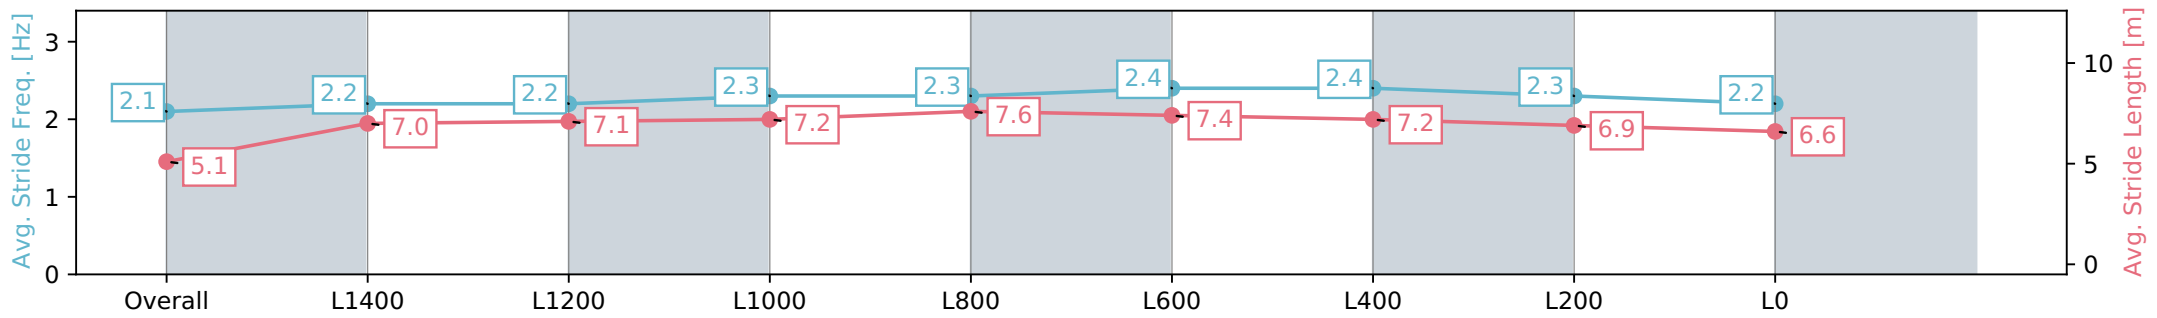

Gawler SA - Professional
 Race 5: Gawler Arms Hotel Rating 0 - 58 Handicap - 1700m
 28 February 2024 - 4:02PM
 Track Rating: Good 4, Weather: Fine, Rail Position: True

Section	Overall	L1400	L1200	L1000	L800	L600	L400	L200	L0
Section Times	1:47.58 [9] (0:09.00)	1:38.58 [3] (0:13.02)	1:25.56 [7] (0:12.61)	1:12.95 [7] (0:12.06)	1:00.89 [9] (0:11.62)	0:49.27 [9] (0:11.90)	0:37.37 [7] (0:12.03)	0:25.34 [8] (0:12.39)	0:12.95 [9] (0:12.95)
Average Speed [km/h]	40.1	55.7	57.5	59.6	62.3	62.4	60.9	58.4	55.7
Top Speed [km/h]	53.5	57.4	59.0	61.0	63.4	63.0	61.7	59.7	57.8
Avg. Dist. to Rail [m]	7.3	1.9	2.3	2.2	2.8	4.3	3.8	3.9	5.2
Avg. Stride Freq. [Hz]	2.0	2.2	2.2	2.2	2.3	2.3	2.3	2.3	2.3
Avg. Stride Length [m]	5.6	7.1	7.3	7.4	7.6	7.5	7.4	7.2	6.9

Report Created: Wed 28 February 2024 17:56:54 GMT+11 (Note: Timing is based on positional data)

- [] Ranking at each section and finish
- :-:- No data available at this section
- NA No data available

Horse/Jockey Name	COWLEY'S CREEK
Finish Rank	10
Fastest Section Time (Section)	0:09.40 (Overall)
Top Speed [km/h] (Section)	65.0 (L1000)
Race State	Finished

Gawler SA - Professional
 Race 5: Gawler Arms Hotel Rating 0 - 58 Handicap - 1700m
 28 February 2024 - 4:02PM
 Track Rating: Good 4, Weather: Fine, Rail Position: True

Section	Overall	L1400	L1200	L1000	L800	L600	L400	L200	L0
Section Times	1:48.65 [10] (0:09.40)	1:39.25 [8] (0:12.83)	1:26.42 [9] (0:12.71)	1:13.71 [10] (0:12.19)	1:01.52 [10] (0:11.47)	0:50.05 [10] (0:11.68)	0:38.37 [9] (0:12.07)	0:26.30 [10] (0:12.72)	0:13.58 [10] (0:13.57)
Average Speed [km/h]	38.5	56.1	56.8	59.3	63.4	63.7	60.6	57.0	53.2
Top Speed [km/h]	54.9	58.0	58.8	62.0	65.0	65.0	62.4	58.7	54.9
Avg. Dist. to Rail [m]	5.9	0.7	2.3	3.4	3.6	4.9	3.9	4.5	1.9
Avg. Stride Freq. [Hz]	2.1	2.2	2.2	2.3	2.3	2.4	2.4	2.3	2.2
Avg. Stride Length [m]	5.1	7.0	7.1	7.2	7.6	7.4	7.2	6.9	6.6