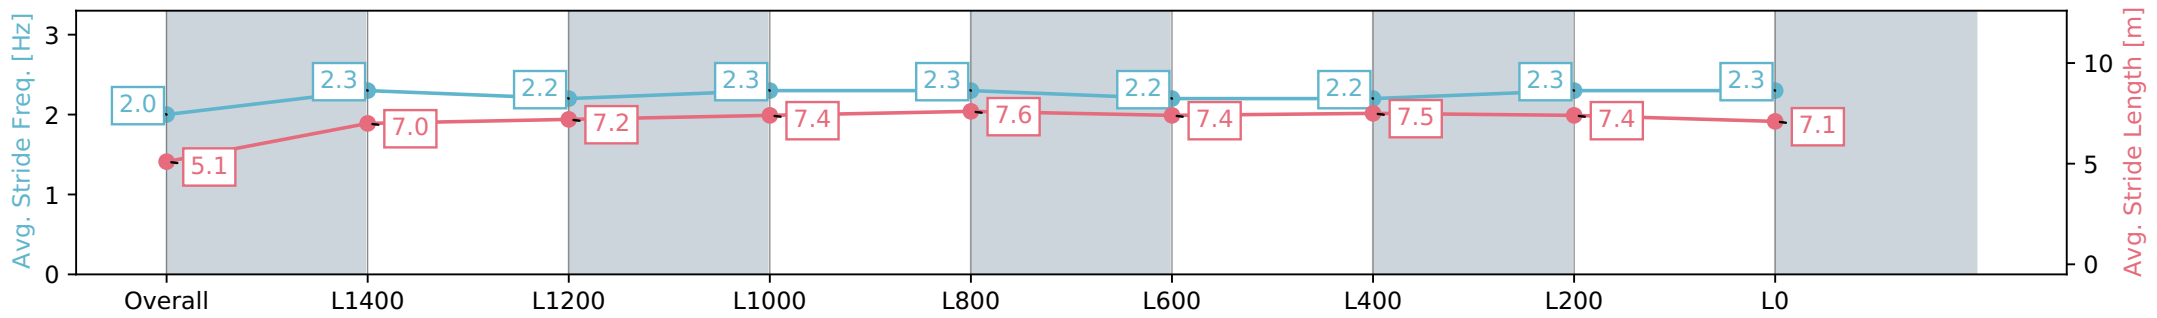

Gawler SA - Professional
 Race 5: Gawler Arms Hotel Rating 0 - 58 Handicap - 1700m
 28 February 2024 - 4:02PM
 Track Rating: Good 4, Weather: Fine, Rail Position: True

Section	Overall	L1400	L1200	L1000	L800	L600	L400	L200	L0
Section Times	1:46.49 [4] (0:09.69)	1:36.80 [10] (0:12.54)	1:24.26 [10] (0:12.42)	1:11.84 [8] (0:11.92)	0:59.92 [7] (0:11.62)	0:48.30 [8] (0:12.10)	0:36.20 [10] (0:11.92)	0:24.28 [7] (0:11.91)	0:12.37 [7] (0:12.37)
Average Speed [km/h]	37.1	57.7	57.7	60.5	61.9	59.5	60.4	61.0	58.1
Top Speed [km/h]	58.0	59.3	59.5	61.9	62.8	61.5	62.3	61.4	60.2
Avg. Dist. to Rail [m]	4.8	1.0	0.6	0.7	0.3	0.2	0.6	2.1	3.0
Avg. Stride Freq. [Hz]	2.0	2.3	2.2	2.3	2.3	2.2	2.2	2.3	2.3
Avg. Stride Length [m]	5.1	7.0	7.2	7.4	7.6	7.4	7.5	7.4	7.1