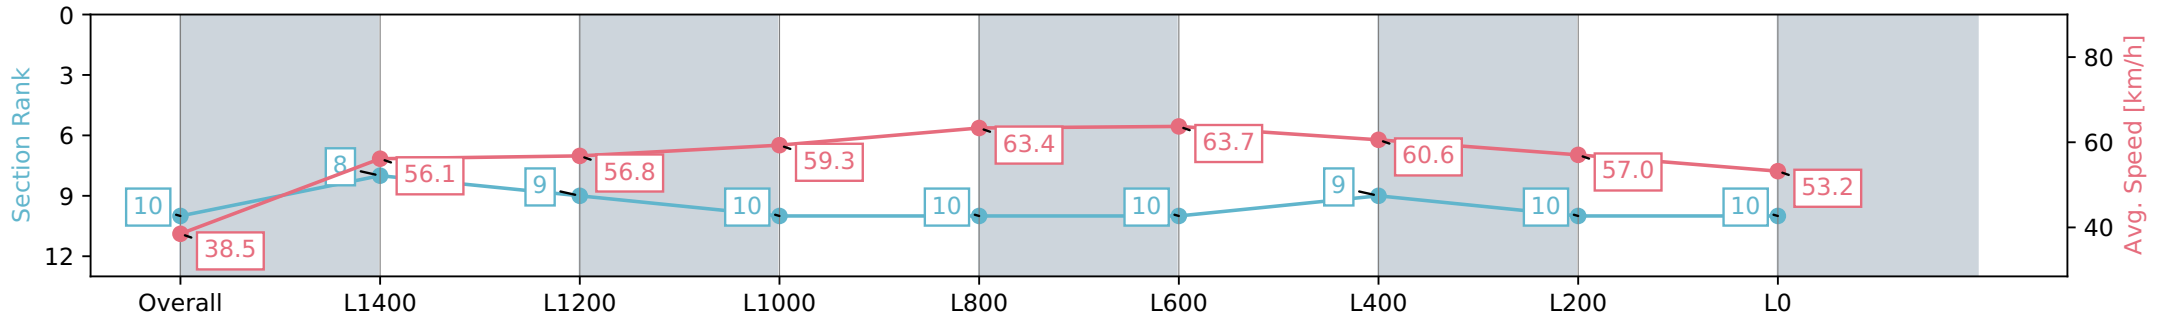

Report Created: Wed 28 February 2024 17:56:54 GMT+11 (Note: Timing is based on positional data)

- [] Ranking at each section and finish
- :-:- No data available at this section
- NA No data available

Horse/Jockey Name	COWLEY'S CREEK
Finish Rank	10
Fastest Section Time (Section)	0:09.40 (Overall)
Top Speed [km/h] (Section)	65.0 (L1000)
Race State	Finished

Gawler SA - Professional
 Race 5: Gawler Arms Hotel Rating 0 - 58 Handicap - 1700m
 28 February 2024 - 4:02PM
 Track Rating: Good 4, Weather: Fine, Rail Position: True

Section	Overall	L1400	L1200	L1000	L800	L600	L400	L200	L0
Section Times	1:48.65 [10] (0:09.40)	1:39.25 [8] (0:12.83)	1:26.42 [9] (0:12.71)	1:13.71 [10] (0:12.19)	1:01.52 [10] (0:11.47)	0:50.05 [10] (0:11.68)	0:38.37 [9] (0:12.07)	0:26.30 [10] (0:12.72)	0:13.58 [10] (0:13.57)
Average Speed [km/h]	38.5	56.1	56.8	59.3	63.4	63.7	60.6	57.0	53.2
Top Speed [km/h]	54.9	58.0	58.8	62.0	65.0	65.0	62.4	58.7	54.9
Avg. Dist. to Rail [m]	5.9	0.7	2.3	3.4	3.6	4.9	3.9	4.5	1.9
Avg. Stride Freq. [Hz]	2.1	2.2	2.2	2.3	2.3	2.4	2.4	2.3	2.2
Avg. Stride Length [m]	5.1	7.0	7.1	7.2	7.6	7.4	7.2	6.9	6.6