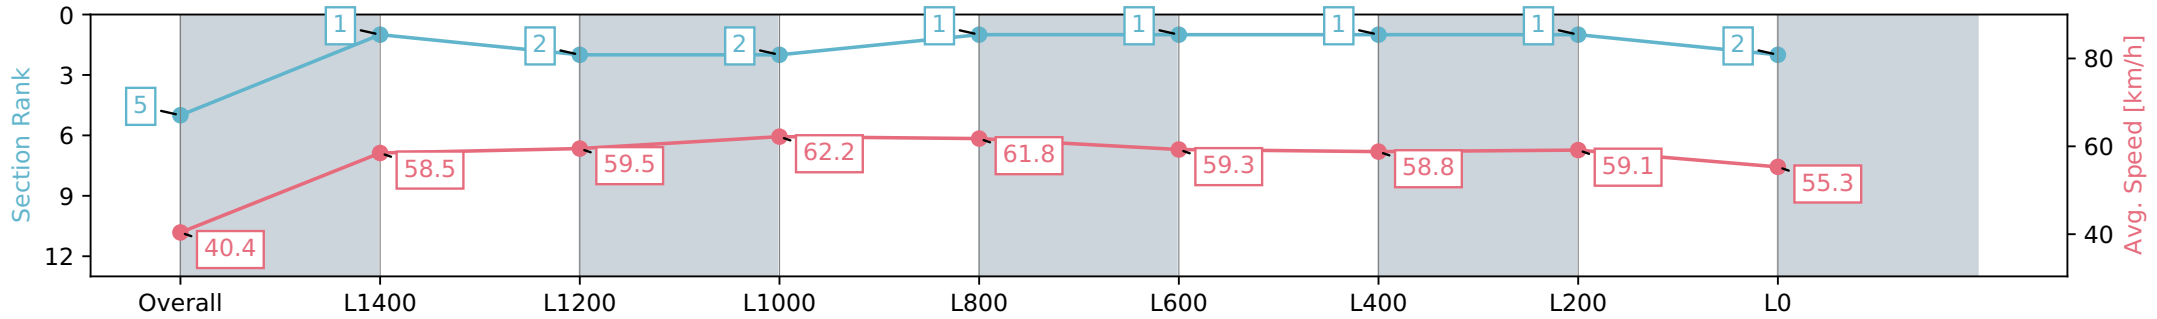

Horse/Jockey Name	MAVETTE
Finish Rank	5
Fastest Section Time (Section)	0:08.92 (Overall)
Top Speed [km/h] (Section)	63.3 (L1200)
Race State	Finished

Gawler SA - Professional
Race 5: Gawler Arms Hotel Rating 0 - 58 Handicap - 1700m
28 February 2024 - 4:02PM
Track Rating: Good 4, Weather: Fine, Rail Position: True

Section	Overall	L1400	L1200	L1000	L800	L600	L400	L200	L0
Section Times	1:46.60 [5] (0:08.92)	1:37.68 [1] (0:12.64)	1:25.04 [2] (0:12.15)	1:12.89 [2] (0:11.62)	1:01.27 [1] (0:11.69)	0:49.58 [1] (0:12.19)	0:37.39 [1] (0:12.22)	0:25.17 [1] (0:12.15)	0:13.02 [2] (0:13.02)
Average Speed [km/h]	40.4	58.5	59.5	62.2	61.8	59.3	58.8	59.1	55.3
Top Speed [km/h]	56.0	60.4	61.3	63.3	62.8	59.6	59.4	59.8	58.2
Avg. Dist. to Rail [m]	8.5	4.8	2.7	1.6	1.7	0.6	0.3	0.4	0.6
Avg. Stride Freq. [Hz]	2.1	2.3	2.3	2.3	2.3	2.2	2.3	2.3	2.3
Avg. Stride Length [m]	5.5	7.2	7.3	7.5	7.6	7.3	7.3	7.1	6.8

[ ] Ranking at each section and finish
-:-:- No data available at this section
NA No data available