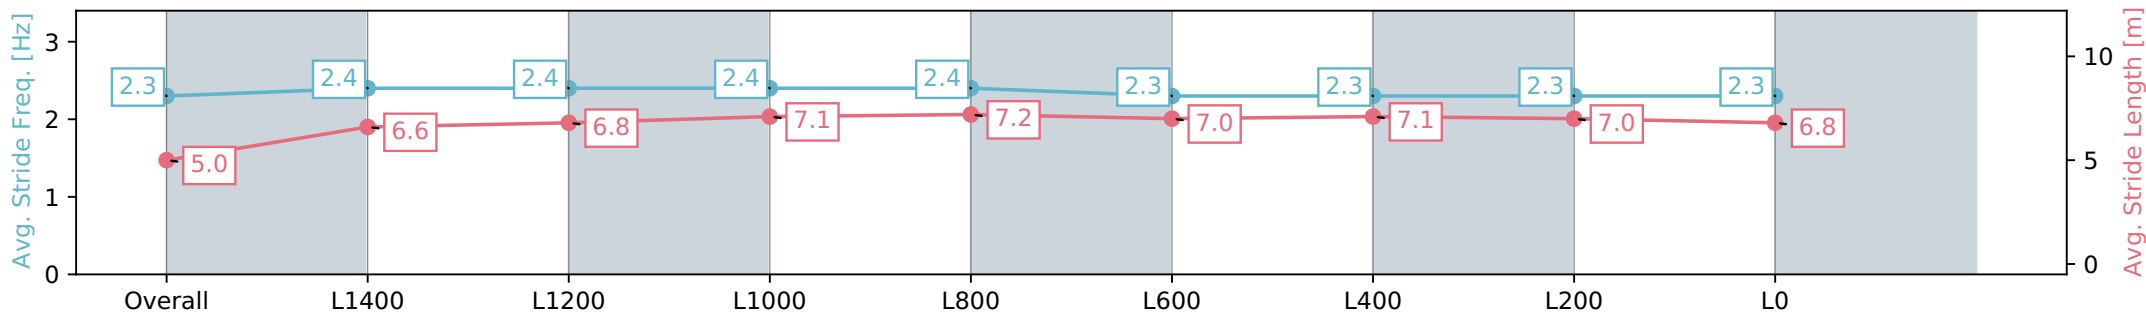

Report Created: Wed 28 February 2024 17:56:43 GMT+11 (Note: Timing is based on positional data)

- [] Ranking at each section and finish
- :-:- No data available at this section
- NA No data available

Horse/Jockey Name	ABAN
Finish Rank	7
Fastest Section Time (Section)	0:08.94 (Overall)
Top Speed [km/h] (Section)	62.6 (L1200)
Race State	Finished

Gawler SA - Professional
 Race 5: Gawler Arms Hotel Rating 0 - 58 Handicap - 1700m
 28 February 2024 - 4:02PM
 Track Rating: Good 4, Weather: Fine, Rail Position: True

Section	Overall	L1400	L1200	L1000	L800	L600	L400	L200	L0
Section Times	1:46.74 [7] (0:08.94)	1:37.80 [2] (0:12.28)	1:25.51 [1] (0:12.47)	1:13.04 [1] (0:11.73)	1:01.31 [2] (0:11.82)	0:49.49 [3] (0:12.32)	0:37.17 [3] (0:12.24)	0:24.93 [4] (0:12.17)	0:12.76 [4] (0:12.76)
Average Speed [km/h]	40.4	58.6	57.6	61.3	61.0	58.8	58.9	59.1	56.4
Top Speed [km/h]	56.9	59.8	60.5	62.6	62.4	59.6	60.2	60.1	58.7
Avg. Dist. to Rail [m]	8.9	1.3	1.3	0.4	1.2	0.8	0.9	0.4	1.4
Avg. Stride Freq. [Hz]	2.3	2.4	2.4	2.4	2.4	2.3	2.3	2.3	2.3
Avg. Stride Length [m]	5.0	6.6	6.8	7.1	7.2	7.0	7.1	7.0	6.8