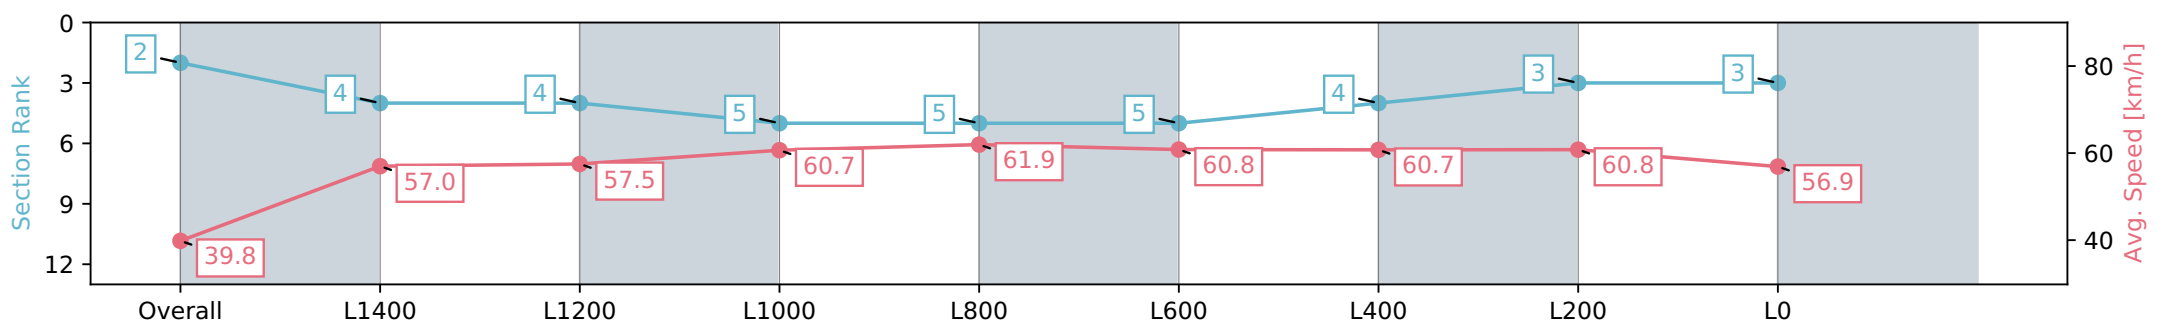

Horse/Jockey Name	GOGOLF GURU
Finish Rank	2
Fastest Section Time (Section)	0:09.01 (Overall)
Top Speed [km/h] (Section)	62.5 (L1000)
Race State	Finished

Gawler SA - Professional
Race 5: Gawler Arms Hotel Rating 0 - 58 Handicap - 1700m
28 February 2024 - 4:02PM
Track Rating: Good 4, Weather: Fine, Rail Position: True

Section	Overall	L1400	L1200	L1000	L800	L600	L400	L200	L0
Section Times	1:46.32 [2] (0:09.01)	1:37.31 [4] (0:12.64)	1:24.67 [4] (0:12.50)	1:12.17 [5] (0:11.91)	1:00.26 [5] (0:11.63)	0:48.63 [5] (0:12.08)	0:36.55 [4] (0:12.00)	0:24.55 [3] (0:11.91)	0:12.64 [3] (0:12.64)
Average Speed [km/h]	39.8	57.0	57.5	60.7	61.9	60.8	60.7	60.8	56.9
Top Speed [km/h]	55.7	58.5	59.1	61.3	62.5	61.5	61.6	62.0	58.6
Avg. Dist. to Rail [m]	3.6	0.5	0.6	0.2	0.5	2.9	3.0	4.1	5.2
Avg. Stride Freq. [Hz]	2.1	2.3	2.3	2.4	2.4	2.4	2.4	2.4	2.4
Avg. Stride Length [m]	5.3	6.8	6.9	7.1	7.2	7.0	7.1	6.9	6.6

- [ ] Ranking at each section and finish
- -:-:- No data available at this section
- NA No data available