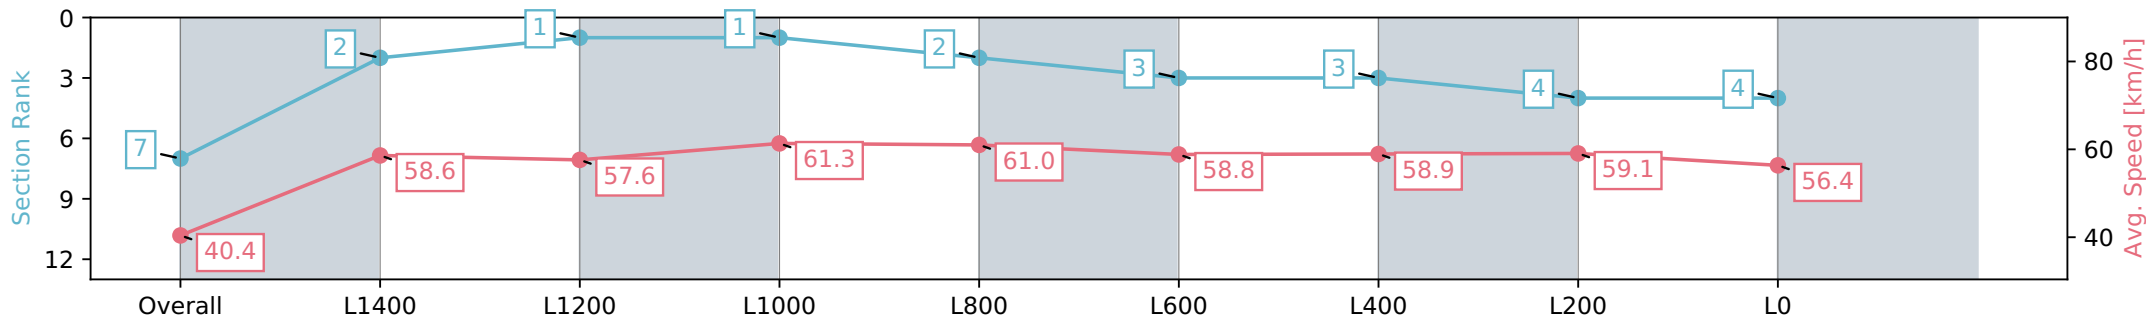

Horse/Jockey Name	ABAN
Finish Rank	7
Fastest Section Time (Section)	0:08.94 (Overall)
Top Speed [km/h] (Section)	62.6 (L1200)
Race State	Finished

Gawler SA - Professional
Race 5: Gawler Arms Hotel Rating 0 - 58 Handicap - 1700m
28 February 2024 - 4:02PM
Track Rating: Good 4, Weather: Fine, Rail Position: True

Section	Overall	L1400	L1200	L1000	L800	L600	L400	L200	L0
Section Times	1:46.74 [7] (0:08.94)	1:37.80 [2] (0:12.28)	1:25.51 [1] (0:12.47)	1:13.04 [1] (0:11.73)	1:01.31 [2] (0:11.82)	0:49.49 [3] (0:12.32)	0:37.17 [3] (0:12.24)	0:24.93 [4] (0:12.17)	0:12.76 [4] (0:12.76)
Average Speed [km/h]	40.4	58.6	57.6	61.3	61.0	58.8	58.9	59.1	56.4
Top Speed [km/h]	56.9	59.8	60.5	62.6	62.4	59.6	60.2	60.1	58.7
Avg. Dist. to Rail [m]	8.9	1.3	1.3	0.4	1.2	0.8	0.9	0.4	1.4
Avg. Stride Freq. [Hz]	2.3	2.4	2.4	2.4	2.4	2.3	2.3	2.3	2.3
Avg. Stride Length [m]	5.0	6.6	6.8	7.1	7.2	7.0	7.1	7.0	6.8

- [ ] Ranking at each section and finish
- -:-:- No data available at this section
- NA No data available