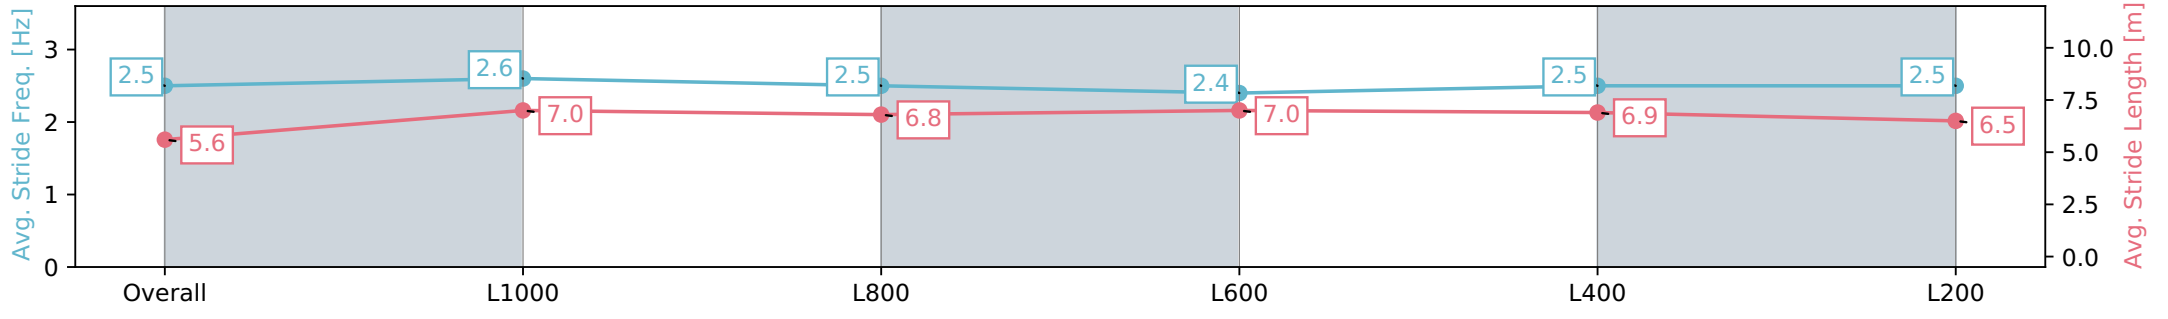

Horse/Jockey Name	MASTER FLYNN
Finish Rank	8
Fastest Section Time (Section)	0:11.18 (L1000)
Top Speed [km/h] (Section)	66.9 (L1000)
Race State	Finished

Gawler SA - Professional
Race 3: Kingsford Hotel Colts, Geldings & Entires Maiden
Plate - 1200m

28 February 2024 - 2:52PM

Track Rating: Good 4, Weather: Fine, Rail Position: True

Section	Overall	L1000	L800	L600	L400	L200
Section Times	1:13.42 [8] (0:14.35)	0:59.07 [3] (0:11.18)	0:47.89 [3] (0:11.97)	0:35.92 [4] (0:11.83)	0:24.09 [4] (0:11.60)	0:12.49 [6] (0:12.49)
Average Speed [km/h]	50.4	65.1	62.0	61.5	62.3	57.8
Top Speed [km/h]	64.7	66.9	64.4	63.3	63.4	60.0
Avg. Dist. to Rail [m]	7.2	4.3	4.9	2.5	1.6	2.3
Avg. Stride Freq. [Hz]	2.5	2.6	2.5	2.4	2.5	2.5
Avg. Stride Length [m]	5.6	7.0	6.8	7.0	6.9	6.5

- [ ] Ranking at each section and finish
- -:-:- No data available at this section
- NA No data available