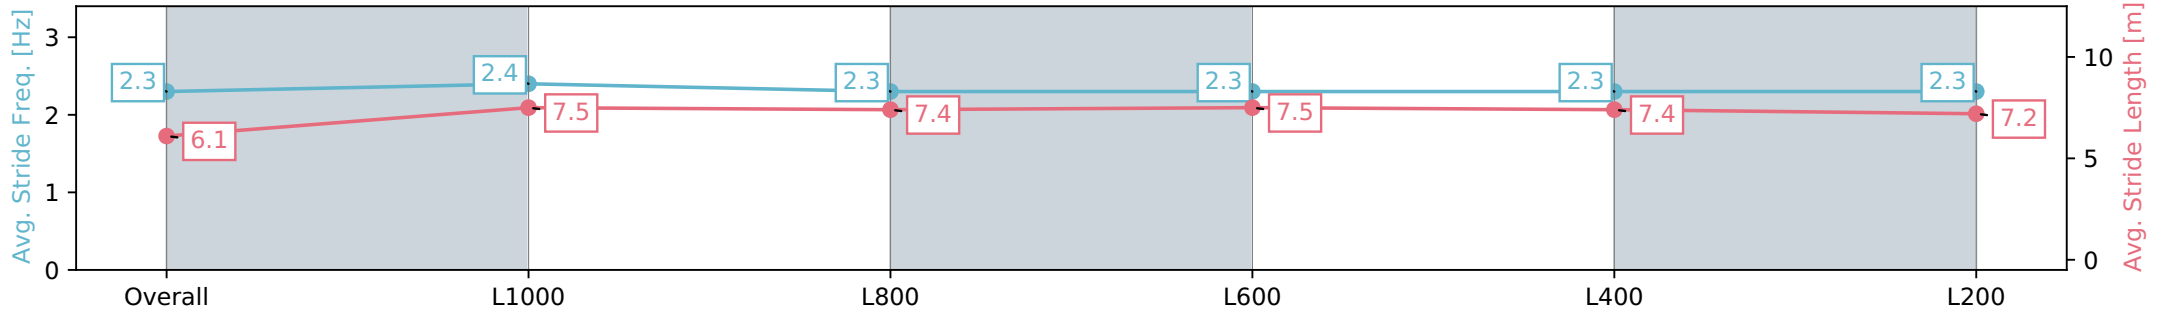

28 February 2024 - 2:52PM

Track Rating: Good 4, Weather: Fine, Rail Position: True

Section	Overall	L1000	L800	L600	L400	L200
Section Times	1:12.73 [1] (0:14.33)	0:58.40 [2] (0:11.17)	0:47.23 [2] (0:11.77)	0:35.46 [2] (0:11.69)	0:23.77 [2] (0:11.65)	0:12.12 [2] (0:12.12)
Average Speed [km/h]	50.2	64.7	62.1	61.8	61.5	59.7
Top Speed [km/h]	63.4	66.6	63.8	63.5	62.9	61.1
Avg. Dist. to Rail [m]	6.5	2.6	1.9	0.7	0.3	0.3
Avg. Stride Freq. [Hz]	2.3	2.4	2.3	2.3	2.3	2.3
Avg. Stride Length [m]	6.1	7.5	7.4	7.5	7.4	7.2