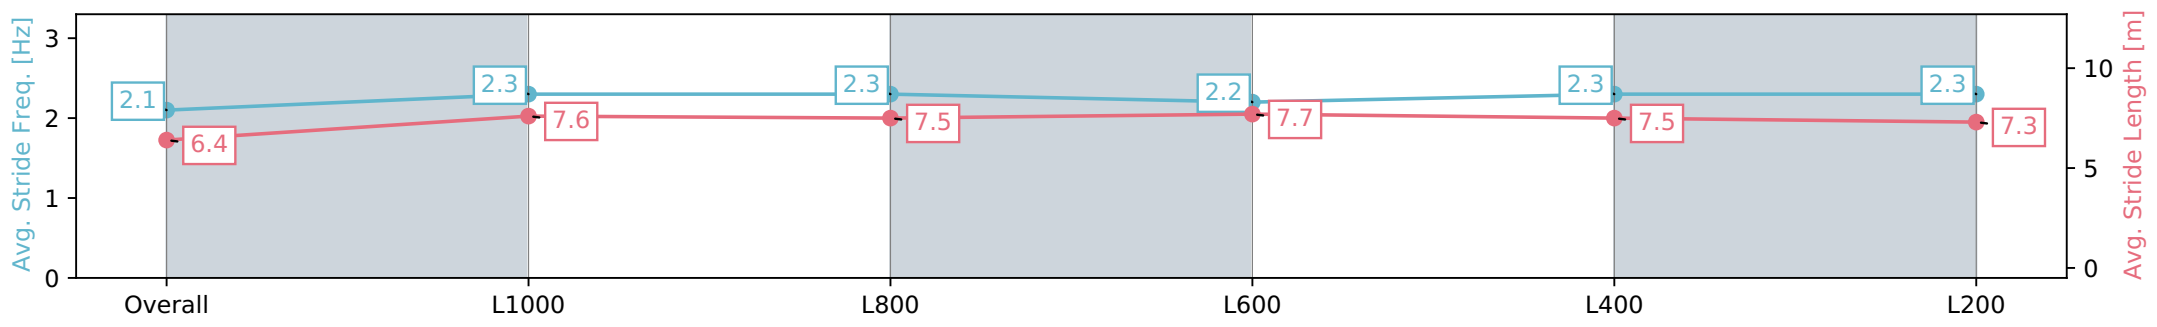

Horse/Jockey Name	AFRICARN LAD
Finish Rank	11
Fastest Section Time (Section)	0:11.23 (L1000)
Top Speed [km/h] (Section)	65.2 (L1000)
Race State	Finished

Gawler SA - Professional
Race 3: Kingsford Hotel Colts, Geldings & Entires Maiden
Plate - 1200m

28 February 2024 - 2:52PM

Track Rating: Good 4, Weather: Fine, Rail Position: True

Section	Overall	L1000	L800	L600	L400	L200
Section Times	1:13.92 [11] (0:14.91)	0:59.01 [10] (0:11.23)	0:47.78 [9] (0:12.04)	0:35.74 [10] (0:11.86)	0:23.88 [11] (0:11.62)	0:12.26 [11] (0:12.26)
Average Speed [km/h]	48.5	64.5	61.5	61.2	61.8	58.8
Top Speed [km/h]	65.0	65.2	63.5	62.6	63.1	60.8
Avg. Dist. to Rail [m]	4.4	2.8	4.1	1.6	0.2	2.1
Avg. Stride Freq. [Hz]	2.1	2.3	2.3	2.2	2.3	2.3
Avg. Stride Length [m]	6.4	7.6	7.5	7.7	7.5	7.3

Report Created: Wed 28 February 2024 17:15:55 GMT+11 (Note: Timing is based on positional data)

- [ ] Ranking at each section and finish
- -:-:- No data available at this section
- NA No data available