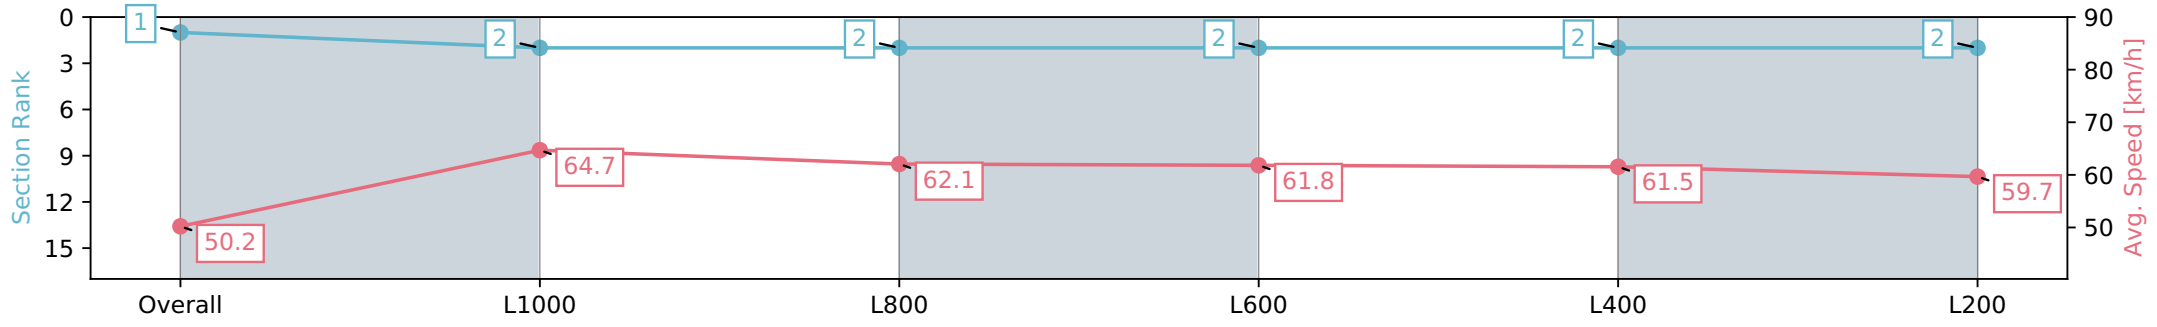

28 February 2024 - 2:52PM

Track Rating: Good 4, Weather: Fine, Rail Position: True

Section	Overall	L1000	L800	L600	L400	L200
Section Times	1:12.73 [1] (0:14.33)	0:58.40 [2] (0:11.17)	0:47.23 [2] (0:11.77)	0:35.46 [2] (0:11.69)	0:23.77 [2] (0:11.65)	0:12.12 [2] (0:12.12)
Average Speed [km/h]	50.2	64.7	62.1	61.8	61.5	59.7
Top Speed [km/h]	63.4	66.6	63.8	63.5	62.9	61.1
Avg. Dist. to Rail [m]	6.5	2.6	1.9	0.7	0.3	0.3
Avg. Stride Freq. [Hz]	2.3	2.4	2.3	2.3	2.3	2.3
Avg. Stride Length [m]	6.1	7.5	7.4	7.5	7.4	7.2