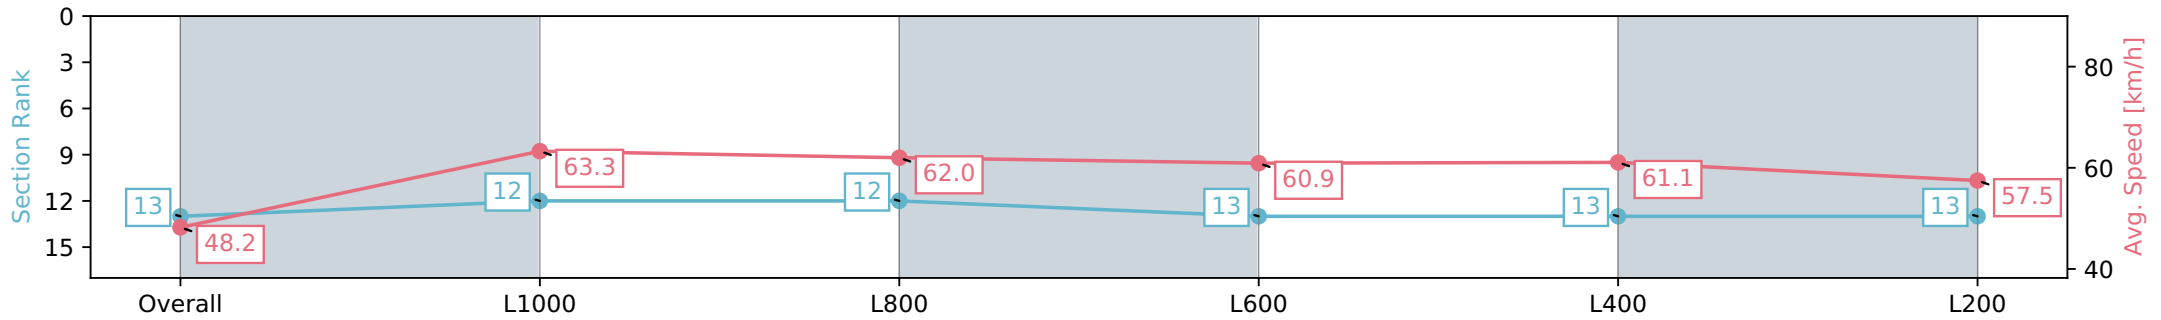

Horse/Jockey Name	AMERIGO
Finish Rank	13
Fastest Section Time (Section)	0:11.53 (L1000)
Top Speed [km/h] (Section)	65.4 (L1000)
Race State	Finished

Gawler SA - Professional
Race 3: Kingsford Hotel Colts, Geldings & Entires Maiden
Plate - 1200m

28 February 2024 - 2:52PM

Track Rating: Good 4, Weather: Fine, Rail Position: True

Section	Overall	L1000	L800	L600	L400	L200
Section Times	1:14.82 [13] (0:14.97)	0:59.85 [12] (0:11.53)	0:48.32 [12] (0:12.01)	0:36.31 [13] (0:11.94)	0:24.37 [13] (0:11.85)	0:12.52 [13] (0:12.52)
Average Speed [km/h]	48.2	63.3	62.0	60.9	61.1	57.5
Top Speed [km/h]	63.3	65.4	65.4	63.1	62.2	59.6
Avg. Dist. to Rail [m]	9.9	4.8	5.2	2.4	3.1	6.0
Avg. Stride Freq. [Hz]	2.2	2.3	2.3	2.3	2.3	2.3
Avg. Stride Length [m]	6.0	7.6	7.3	7.3	7.3	7.0

Report Created: Wed 28 February 2024 17:16:01 GMT+11 (Note: Timing is based on positional data)

- [ ] Ranking at each section and finish
- -:-:- No data available at this section
- NA No data available