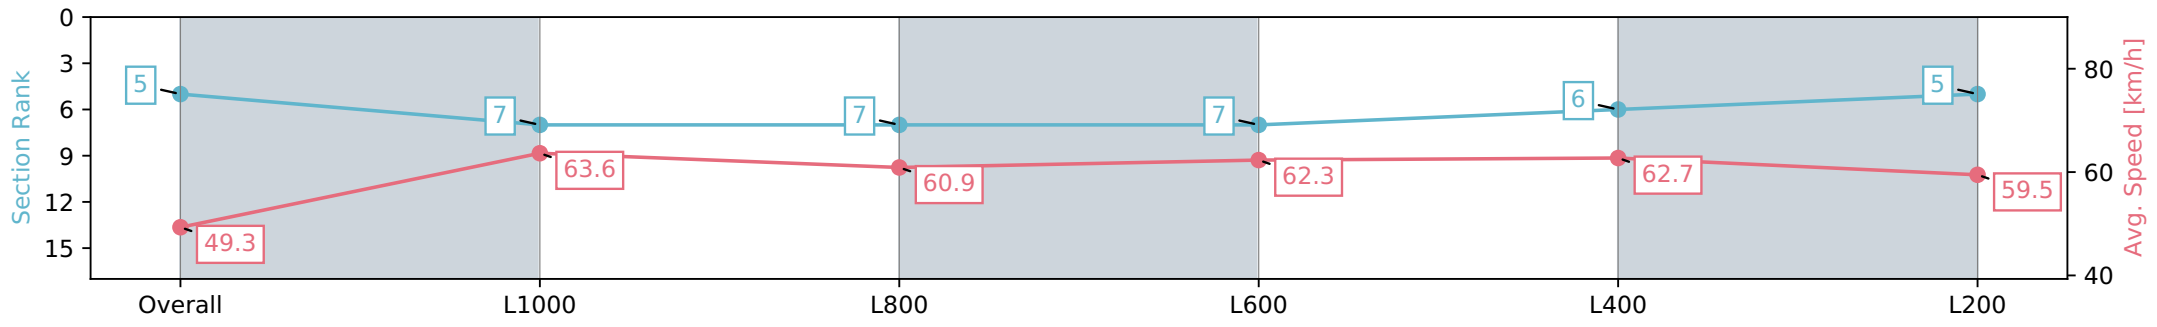

Horse/Jockey Name	MAHENO
Finish Rank	5
Fastest Section Time (Section)	0:11.34 (L1000)
Top Speed [km/h] (Section)	64.8 (L1000)
Race State	Finished

Gawler SA - Professional
Race 3: Kingsford Hotel Colts, Geldings & Entires Maiden Plate - 1200m

28 February 2024 - 2:52PM

Track Rating: Good 4, Weather: Fine, Rail Position: True

Section	Overall	L1000	L800	L600	L400	L200
Section Times	1:13.04 [5] (0:14.63)	0:58.41 [7] (0:11.34)	0:47.07 [7] (0:11.92)	0:35.15 [7] (0:11.56)	0:23.58 [6] (0:11.47)	0:12.11 [5] (0:12.11)
Average Speed [km/h]	49.3	63.6	60.9	62.3	62.7	59.5
Top Speed [km/h]	63.7	64.8	63.1	63.2	63.9	62.0
Avg. Dist. to Rail [m]	3.2	0.8	1.5	0.3	0.8	2.3
Avg. Stride Freq. [Hz]	2.3	2.3	2.3	2.3	2.3	2.3
Avg. Stride Length [m]	6.0	7.5	7.4	7.5	7.5	7.2

Report Created: Wed 28 February 2024 17:15:32 GMT+11 (Note: Timing is based on positional data)

- [ ] Ranking at each section and finish
- -:-:- No data available at this section
- NA No data available