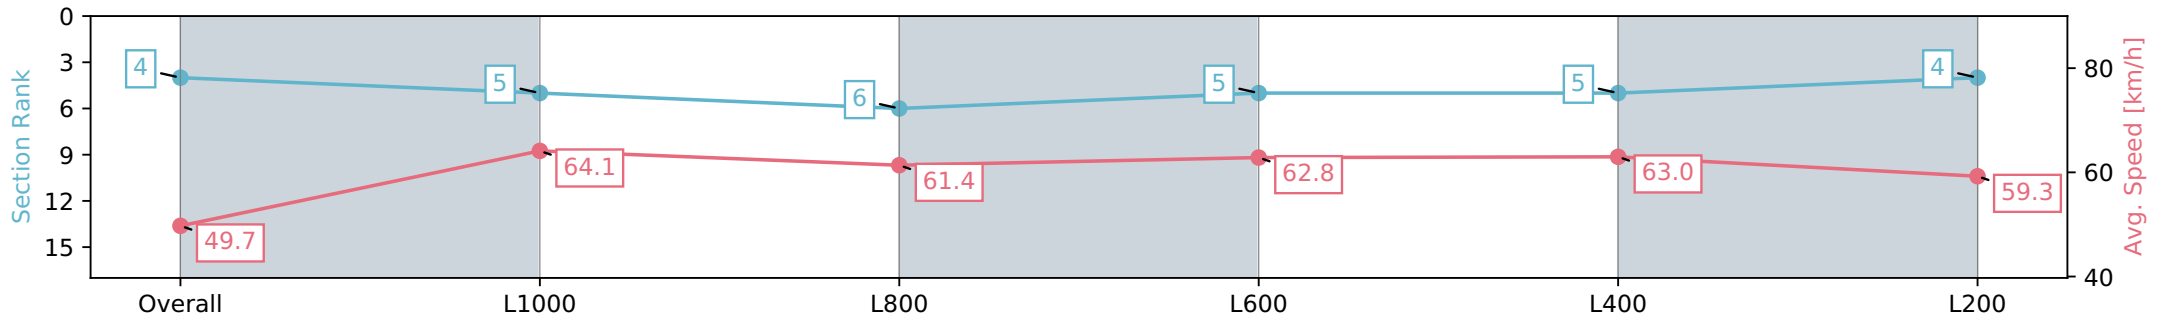

Horse/Jockey Name	DOUBLE YOU OWE
Finish Rank	4
Fastest Section Time (Section)	0:11.33 (L1000)
Top Speed [km/h] (Section)	65.4 (L600)
Race State	Finished

Gawler SA - Professional
Race 3: Kingsford Hotel Colts, Geldings & Entires Maiden
Plate - 1200m

28 February 2024 - 2:52PM

Track Rating: Good 4, Weather: Fine, Rail Position: True

Section	Overall	L1000	L800	L600	L400	L200
Section Times	1:13.04 [4] (0:14.53)	0:58.51 [5] (0:11.33)	0:47.18 [6] (0:11.91)	0:35.27 [5] (0:11.59)	0:23.68 [5] (0:11.55)	0:12.13 [4] (0:12.13)
Average Speed [km/h]	49.7	64.1	61.4	62.8	63.0	59.3
Top Speed [km/h]	64.3	64.6	63.1	65.4	64.4	61.5
Avg. Dist. to Rail [m]	7.6	3.3	2.9	1.6	6.4	8.2
Avg. Stride Freq. [Hz]	2.2	2.3	2.2	2.2	2.3	2.3
Avg. Stride Length [m]	6.5	7.7	7.6	7.7	7.2	7.2

Report Created: Wed 28 February 2024 17:15:30 GMT+11 (Note: Timing is based on positional data)

- [ ] Ranking at each section and finish
- -:-:- No data available at this section
- NA No data available