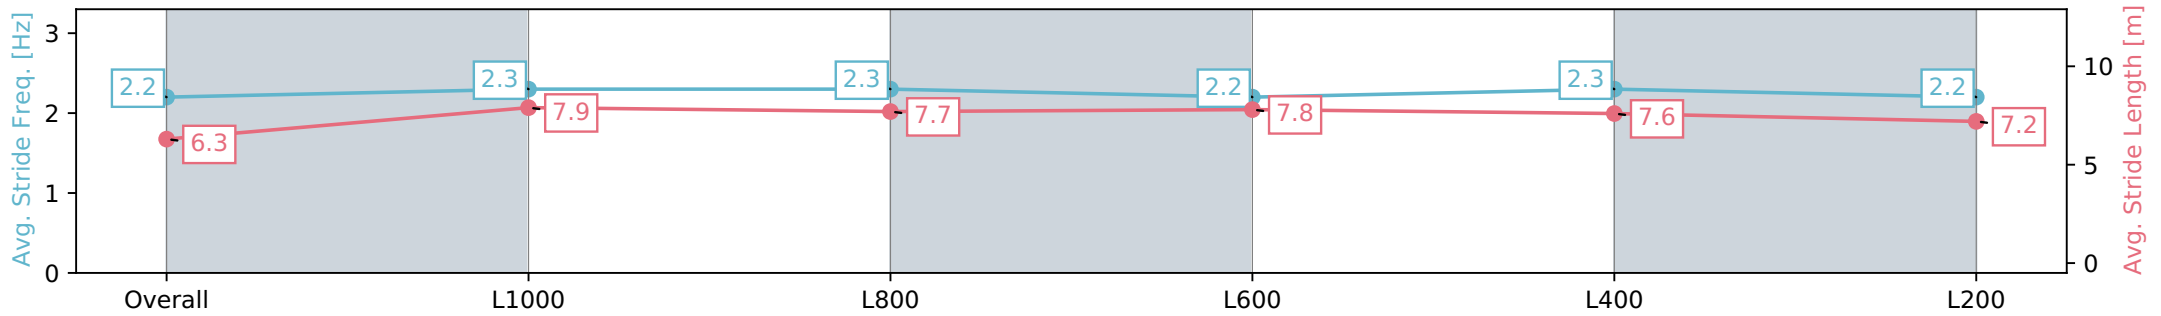

Horse/Jockey Name	SOLESUN
Finish Rank	10
Fastest Section Time (Section)	0:11.32 (L1000)
Top Speed [km/h] (Section)	65.2 (L1000)
Race State	Finished

Gawler SA - Professional
Race 3: Kingsford Hotel Colts, Geldings & Entires Maiden
Plate - 1200m

28 February 2024 - 2:52PM

Track Rating: Good 4, Weather: Fine, Rail Position: True

Section	Overall	L1000	L800	L600	L400	L200
Section Times	1:13.85 [10] (0:14.88)	0:58.97 [9] (0:11.32)	0:47.65 [10] (0:11.83)	0:35.82 [8] (0:11.79)	0:24.03 [8] (0:11.66)	0:12.37 [10] (0:12.37)
Average Speed [km/h]	48.5	63.9	62.8	62.1	62.2	58.2
Top Speed [km/h]	63.7	65.2	63.7	63.8	63.6	60.7
Avg. Dist. to Rail [m]	8.1	2.5	4.3	3.2	5.8	8.4
Avg. Stride Freq. [Hz]	2.2	2.3	2.3	2.2	2.3	2.2
Avg. Stride Length [m]	6.3	7.9	7.7	7.8	7.6	7.2

Report Created: Wed 28 February 2024 17:15:52 GMT+11 (Note: Timing is based on positional data)

- [ ] Ranking at each section and finish
- -:-:- No data available at this section
- NA No data available