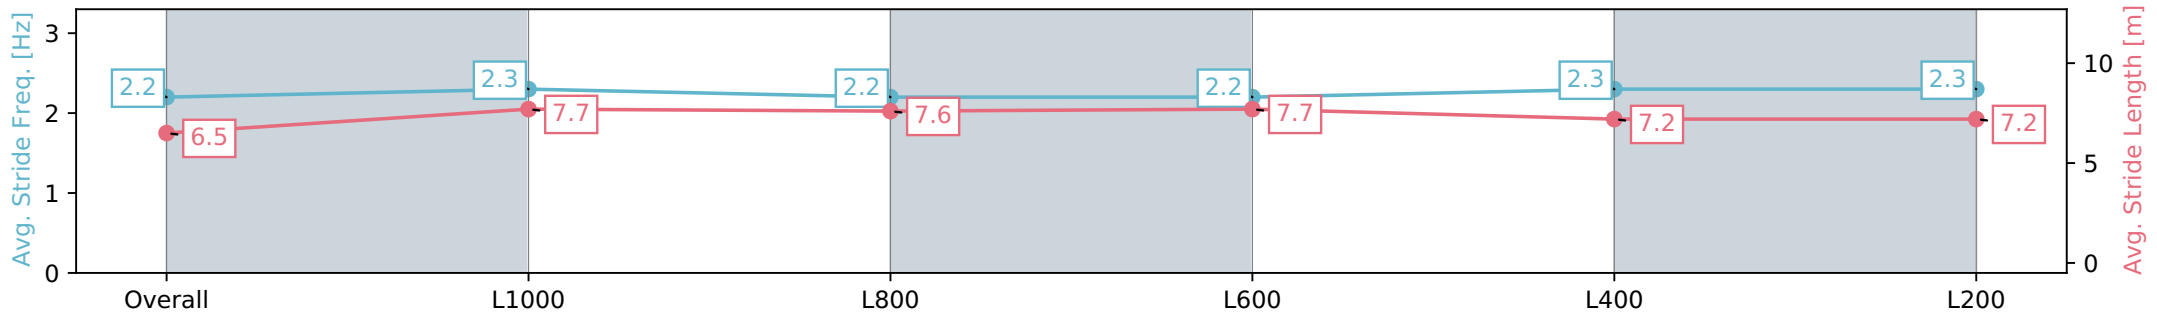

Horse/Jockey Name	DOUBLE YOU OWE
Finish Rank	4
Fastest Section Time (Section)	0:11.33 (L1000)
Top Speed [km/h] (Section)	65.4 (L600)
Race State	Finished

Gawler SA - Professional
Race 3: Kingsford Hotel Colts, Geldings & Entires Maiden
Plate - 1200m

28 February 2024 - 2:52PM

Track Rating: Good 4, Weather: Fine, Rail Position: True

Section	Overall	L1000	L800	L600	L400	L200
Section Times	1:13.04 [4] (0:14.53)	0:58.51 [5] (0:11.33)	0:47.18 [6] (0:11.91)	0:35.27 [5] (0:11.59)	0:23.68 [5] (0:11.55)	0:12.13 [4] (0:12.13)
Average Speed [km/h]	49.7	64.1	61.4	62.8	63.0	59.3
Top Speed [km/h]	64.3	64.6	63.1	65.4	64.4	61.5
Avg. Dist. to Rail [m]	7.6	3.3	2.9	1.6	6.4	8.2
Avg. Stride Freq. [Hz]	2.2	2.3	2.2	2.2	2.3	2.3
Avg. Stride Length [m]	6.5	7.7	7.6	7.7	7.2	7.2

Report Created: Wed 28 February 2024 17:15:30 GMT+11 (Note: Timing is based on positional data)

- [ ] Ranking at each section and finish
- -:-:- No data available at this section
- NA No data available