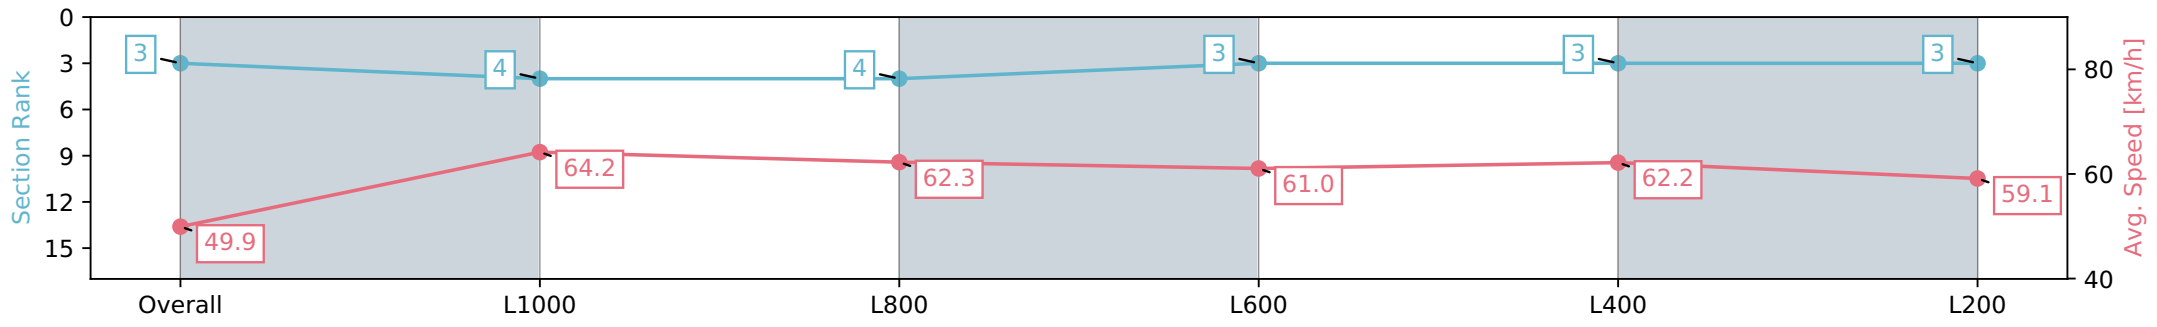

Horse/Jockey Name	NISKO TU
Finish Rank	3
Fastest Section Time (Section)	0:11.28 (L1000)
Top Speed [km/h] (Section)	66.3 (L1000)
Race State	Finished

Gawler SA - Professional
Race 3: Kingsford Hotel Colts, Geldings & Entires Maiden Plate - 1200m

28 February 2024 - 2:52PM

Track Rating: Good 4, Weather: Fine, Rail Position: True

Section	Overall	L1000	L800	L600	L400	L200
Section Times	1:12.93 [3] (0:14.43)	0:58.50 [4] (0:11.28)	0:47.21 [4] (0:11.70)	0:35.51 [3] (0:11.76)	0:23.75 [3] (0:11.55)	0:12.20 [3] (0:12.20)
Average Speed [km/h]	49.9	64.2	62.3	61.0	62.2	59.1
Top Speed [km/h]	64.3	66.3	64.1	62.9	62.9	60.8
Avg. Dist. to Rail [m]	2.3	1.8	1.4	0.3	1.2	0.5
Avg. Stride Freq. [Hz]	2.4	2.6	2.5	2.5	2.5	2.5
Avg. Stride Length [m]	5.8	6.9	6.9	6.9	7.0	6.7

Report Created: Wed 28 February 2024 17:15:27 GMT+11 (Note: Timing is based on positional data)

- [ ] Ranking at each section and finish
- -:-:- No data available at this section
- NA No data available