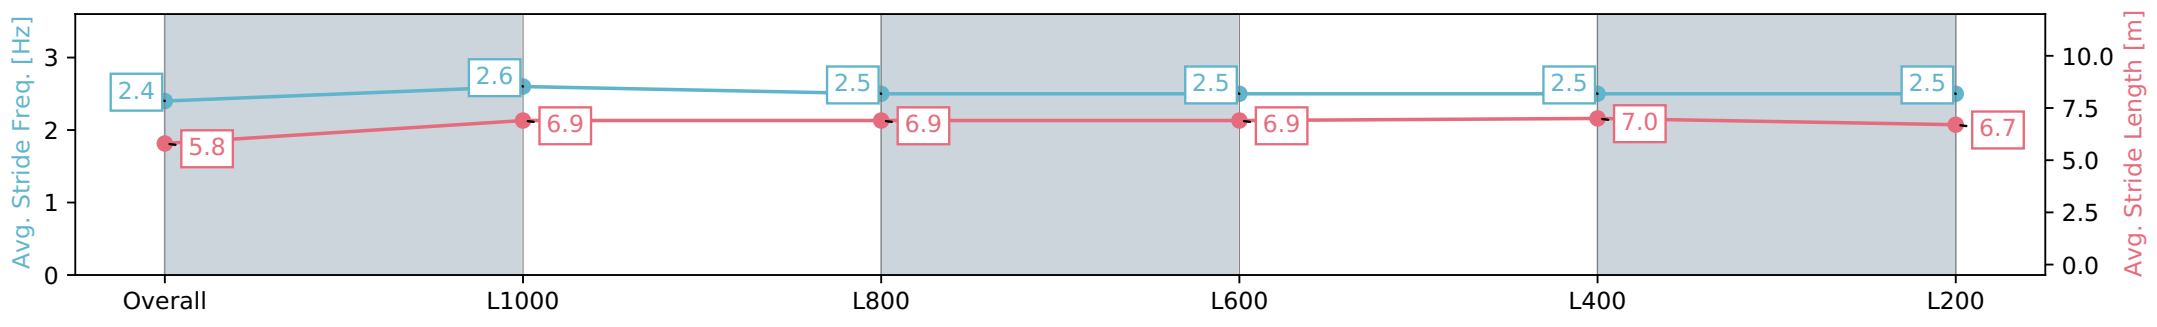

Gawler SA - Professional  
Race 3: Kingsford Hotel Colts, Geldings & Entires Maiden Plate - 1200m

28 February 2024 - 2:52PM

Track Rating: Good 4, Weather: Fine, Rail Position: True

Section	Overall	L1000	L800	L600	L400	L200
Section Times	1:12.93 [3] (0:14.43)	0:58.50 [4] (0:11.28)	0:47.21 [4] (0:11.70)	0:35.51 [3] (0:11.76)	0:23.75 [3] (0:11.55)	0:12.20 [3] (0:12.20)
Average Speed [km/h]	49.9	64.2	62.3	61.0	62.2	59.1
Top Speed [km/h]	64.3	66.3	64.1	62.9	62.9	60.8
Avg. Dist. to Rail [m]	2.3	1.8	1.4	0.3	1.2	0.5
Avg. Stride Freq. [Hz]	2.4	2.6	2.5	2.5	2.5	2.5
Avg. Stride Length [m]	5.8	6.9	6.9	6.9	7.0	6.7