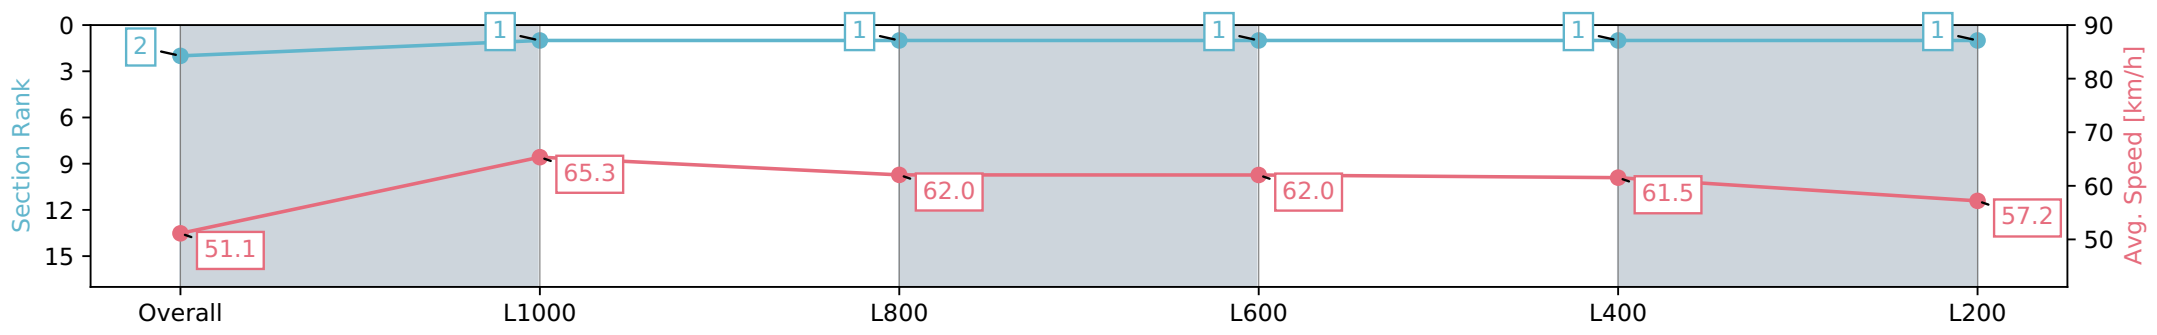

Horse/Jockey Name	THEORIZER
Finish Rank	2
Fastest Section Time (Section)	0:11.05 (L1000)
Top Speed [km/h] (Section)	66.2 (L1000)
Race State	Finished

Gawler SA - Professional
Race 3: Kingsford Hotel Colts, Geldings & Entires Maiden
Plate - 1200m

28 February 2024 - 2:52PM

Track Rating: Good 4, Weather: Fine, Rail Position: True

Section	Overall	L1000	L800	L600	L400	L200
Section Times	1:12.76 [2] (0:14.06)	0:58.70 [1] (0:11.05)	0:47.65 [1] (0:11.75)	0:35.90 [1] (0:11.61)	0:24.29 [1] (0:11.69)	0:12.60 [1] (0:12.60)
Average Speed [km/h]	51.1	65.3	62.0	62.0	61.5	57.2
Top Speed [km/h]	64.8	66.2	64.3	63.4	62.7	59.1
Avg. Dist. to Rail [m]	4.5	1.7	1.5	0.7	1.4	1.6
Avg. Stride Freq. [Hz]	2.2	2.3	2.2	2.2	2.3	2.2
Avg. Stride Length [m]	6.6	8.0	7.8	7.8	7.6	7.3

Report Created: Wed 28 February 2024 17:15:24 GMT+11 (Note: Timing is based on positional data)

- [ ] Ranking at each section and finish
- -:-:- No data available at this section
- NA No data available