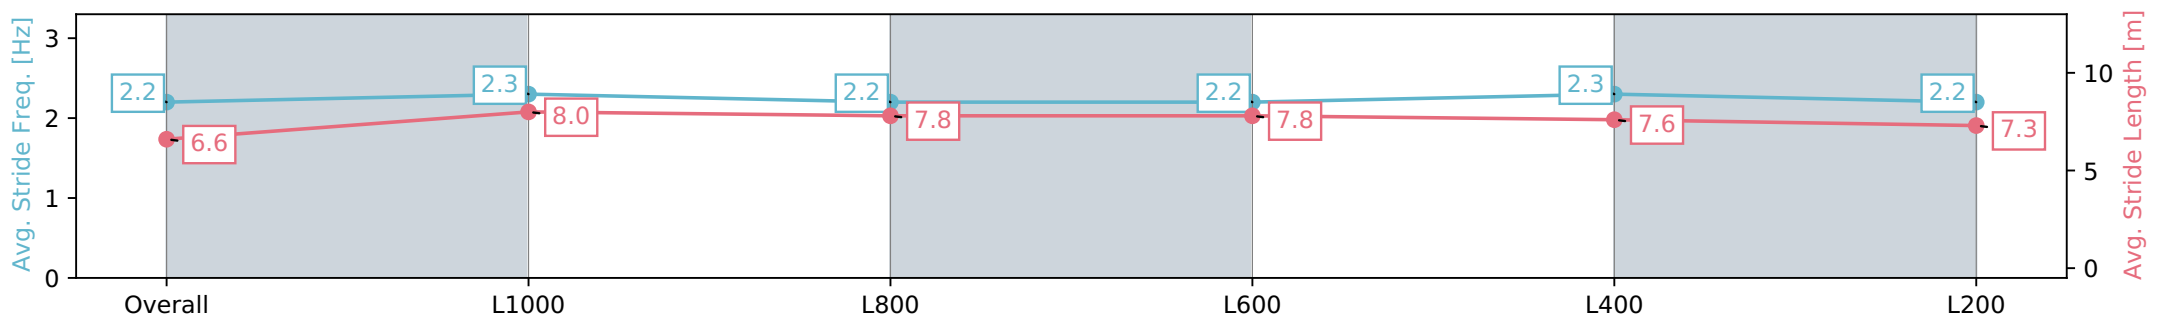

Horse/Jockey Name	THEORIZER
Finish Rank	2
Fastest Section Time (Section)	0:11.05 (L1000)
Top Speed [km/h] (Section)	66.2 (L1000)
Race State	Finished

Gawler SA - Professional
Race 3: Kingsford Hotel Colts, Geldings & Entires Maiden
Plate - 1200m

28 February 2024 - 2:52PM

Track Rating: Good 4, Weather: Fine, Rail Position: True

Section	Overall	L1000	L800	L600	L400	L200
Section Times	1:12.76 [2] (0:14.06)	0:58.70 [1] (0:11.05)	0:47.65 [1] (0:11.75)	0:35.90 [1] (0:11.61)	0:24.29 [1] (0:11.69)	0:12.60 [1] (0:12.60)
Average Speed [km/h]	51.1	65.3	62.0	62.0	61.5	57.2
Top Speed [km/h]	64.8	66.2	64.3	63.4	62.7	59.1
Avg. Dist. to Rail [m]	4.5	1.7	1.5	0.7	1.4	1.6
Avg. Stride Freq. [Hz]	2.2	2.3	2.2	2.2	2.3	2.2
Avg. Stride Length [m]	6.6	8.0	7.8	7.8	7.6	7.3

Report Created: Wed 28 February 2024 17:15:24 GMT+11 (Note: Timing is based on positional data)

- [ ] Ranking at each section and finish
- -:-:- No data available at this section
- NA No data available