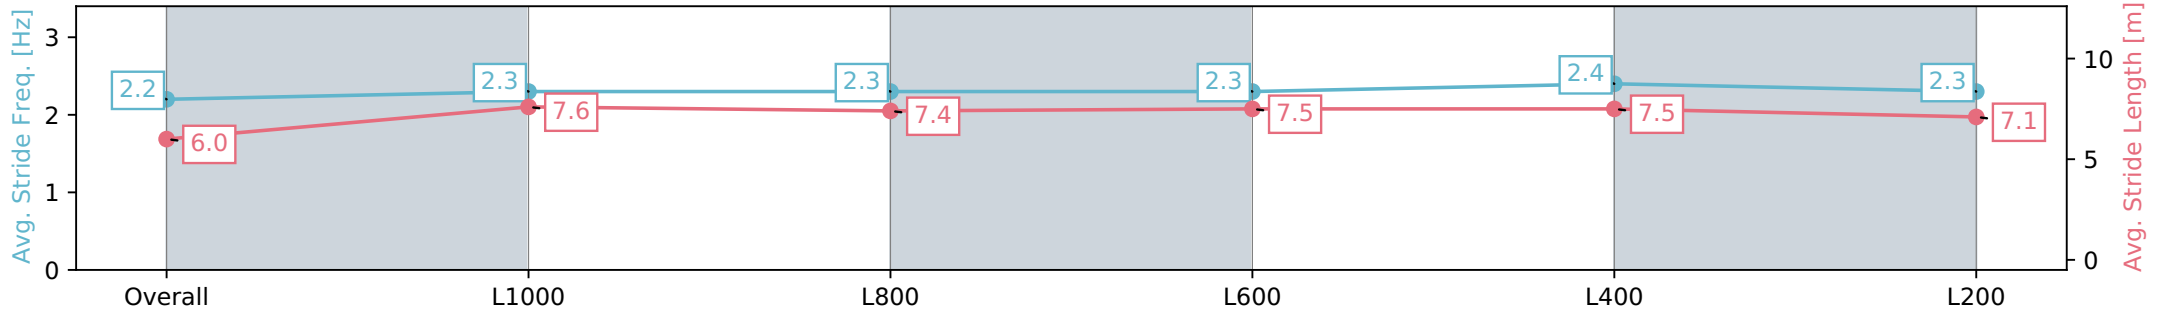

Horse/Jockey Name	HISWAY
Finish Rank	6
Fastest Section Time (Section)	0:11.36 (L1000)
Top Speed [km/h] (Section)	64.8 (L1000)
Race State	Finished

Gawler SA - Professional
Race 3: Kingsford Hotel Colts, Geldings & Entires Maiden Plate - 1200m

28 February 2024 - 2:52PM

Track Rating: Good 4, Weather: Fine, Rail Position: True

Section	Overall	L1000	L800	L600	L400	L200
Section Times	1:13.35 [6] (0:15.16)	0:58.19 [13] (0:11.36)	0:46.83 [13] (0:11.80)	0:35.03 [11] (0:11.61)	0:23.42 [10] (0:11.41)	0:12.01 [8] (0:12.01)
Average Speed [km/h]	47.8	63.8	62.3	62.6	63.9	59.7
Top Speed [km/h]	63.6	64.8	64.1	63.6	64.1	62.8
Avg. Dist. to Rail [m]	11.1	3.3	3.3	2.6	5.2	7.6
Avg. Stride Freq. [Hz]	2.2	2.3	2.3	2.3	2.4	2.3
Avg. Stride Length [m]	6.0	7.6	7.4	7.5	7.5	7.1

Report Created: Wed 28 February 2024 17:15:35 GMT+11 (Note: Timing is based on positional data)

- [ ] Ranking at each section and finish
- -:-:- No data available at this section
- NA No data available