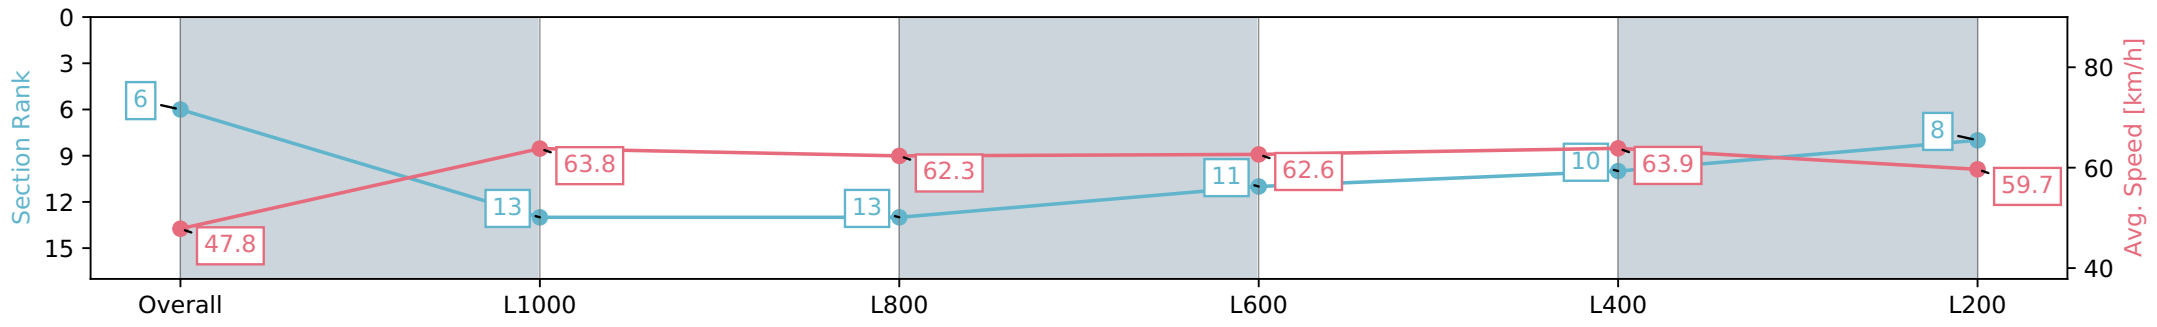

Horse/Jockey Name	HISWAY
Finish Rank	6
Fastest Section Time (Section)	0:11.36 (L1000)
Top Speed [km/h] (Section)	64.8 (L1000)
Race State	Finished

Gawler SA - Professional
Race 3: Kingsford Hotel Colts, Geldings & Entires Maiden Plate - 1200m

28 February 2024 - 2:52PM

Track Rating: Good 4, Weather: Fine, Rail Position: True

Section	Overall	L1000	L800	L600	L400	L200
Section Times	1:13.35 [6] (0:15.16)	0:58.19 [13] (0:11.36)	0:46.83 [13] (0:11.80)	0:35.03 [11] (0:11.61)	0:23.42 [10] (0:11.41)	0:12.01 [8] (0:12.01)
Average Speed [km/h]	47.8	63.8	62.3	62.6	63.9	59.7
Top Speed [km/h]	63.6	64.8	64.1	63.6	64.1	62.8
Avg. Dist. to Rail [m]	11.1	3.3	3.3	2.6	5.2	7.6
Avg. Stride Freq. [Hz]	2.2	2.3	2.3	2.3	2.4	2.3
Avg. Stride Length [m]	6.0	7.6	7.4	7.5	7.5	7.1

Report Created: Wed 28 February 2024 17:15:35 GMT+11 (Note: Timing is based on positional data)

- [ ] Ranking at each section and finish
- -:-:- No data available at this section
- NA No data available