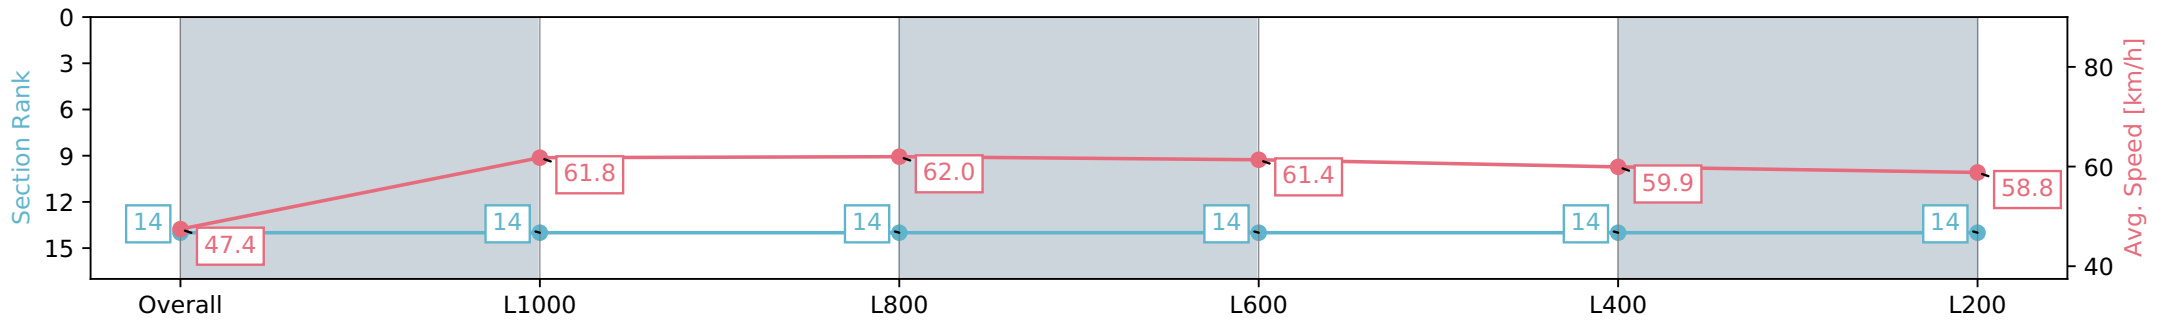

Horse/Jockey Name	RIZSKIER
Finish Rank	14
Fastest Section Time (Section)	0:11.71 (L1000)
Top Speed [km/h] (Section)	63.2 (L600)
Race State	Finished

Gawler SA - Professional
Race 3: Kingsford Hotel Colts, Geldings & Entires Maiden
Plate - 1200m

28 February 2024 - 2:52PM

Track Rating: Good 4, Weather: Fine, Rail Position: True

Section	Overall	L1000	L800	L600	L400	L200
Section Times	1:14.95 [14] (0:15.23)	0:59.72 [14] (0:11.71)	0:48.01 [14] (0:11.79)	0:36.22 [14] (0:11.87)	0:24.35 [14] (0:12.07)	0:12.28 [14] (0:12.28)
Average Speed [km/h]	47.4	61.8	62.0	61.4	59.9	58.8
Top Speed [km/h]	61.9	62.1	63.2	63.2	62.1	59.9
Avg. Dist. to Rail [m]	11.0	3.3	2.3	1.9	5.0	7.9
Avg. Stride Freq. [Hz]	2.2	2.3	2.4	2.3	2.3	2.3
Avg. Stride Length [m]	5.9	7.4	7.2	7.3	7.2	7.1

Report Created: Wed 28 February 2024 17:16:04 GMT+11 (Note: Timing is based on positional data)

- [ ] Ranking at each section and finish
- -:-:- No data available at this section
- NA No data available