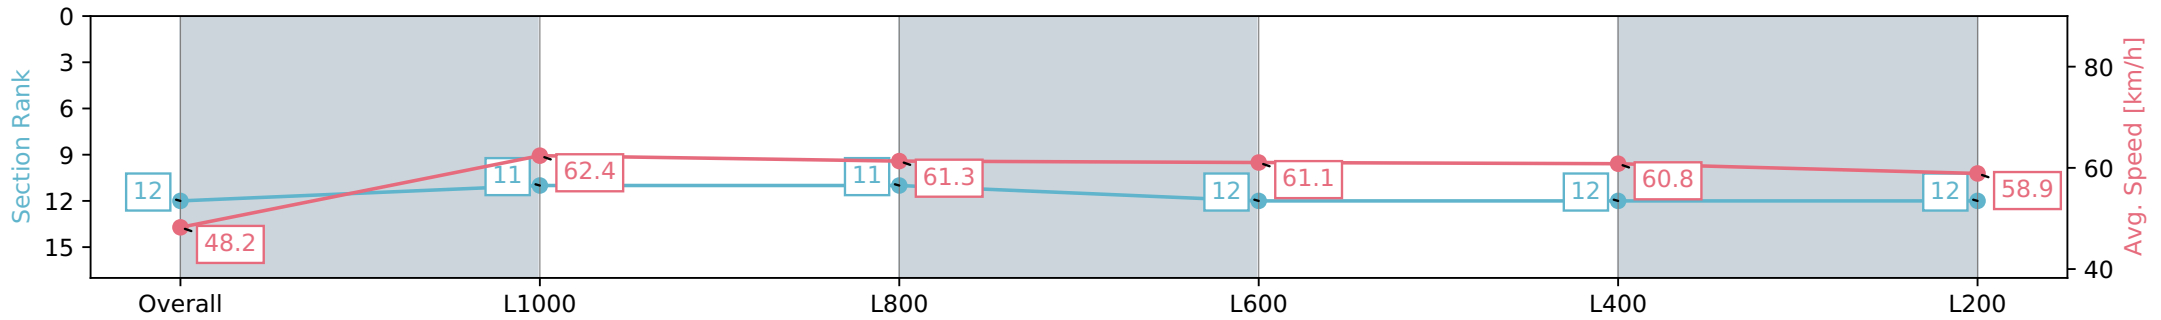

Horse/Jockey Name	COLORADO BULLDOG
Finish Rank	12
Fastest Section Time (Section)	0:11.53 (L1000)
Top Speed [km/h] (Section)	63.7 (L1000)
Race State	Finished

Gawler SA - Professional
Race 3: Kingsford Hotel Colts, Geldings & Entires Maiden
Plate - 1200m

28 February 2024 - 2:52PM

Track Rating: Good 4, Weather: Fine, Rail Position: True

Section	Overall	L1000	L800	L600	L400	L200
Section Times	1:14.20 [12] (0:14.94)	0:59.26 [11] (0:11.53)	0:47.73 [11] (0:11.88)	0:35.85 [12] (0:11.79)	0:24.06 [12] (0:11.84)	0:12.22 [12] (0:12.22)
Average Speed [km/h]	48.2	62.4	61.3	61.1	60.8	58.9
Top Speed [km/h]	63.3	63.7	62.4	61.8	61.7	61.8
Avg. Dist. to Rail [m]	1.6	1.0	1.7	0.3	0.4	3.3
Avg. Stride Freq. [Hz]	2.3	2.4	2.4	2.3	2.4	2.3
Avg. Stride Length [m]	5.8	7.3	7.2	7.3	7.2	7.0

- [ ] Ranking at each section and finish
- -:-:- No data available at this section
- NA No data available