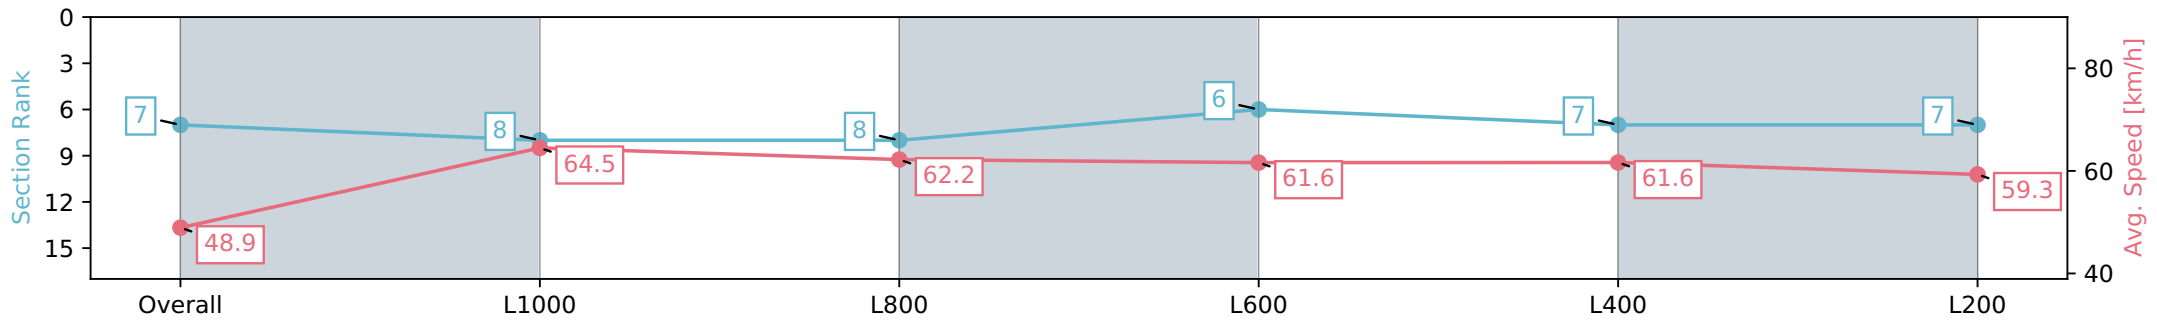

Horse/Jockey Name	MCLEOD
Finish Rank	7
Fastest Section Time (Section)	0:11.28 (L1000)
Top Speed [km/h] (Section)	66.5 (L1000)
Race State	Finished

Gawler SA - Professional
Race 3: Kingsford Hotel Colts, Geldings & Entires Maiden Plate - 1200m

28 February 2024 - 2:52PM

Track Rating: Good 4, Weather: Fine, Rail Position: True

Section	Overall	L1000	L800	L600	L400	L200
Section Times	1:13.42 [7] (0:14.73)	0:58.69 [8] (0:11.28)	0:47.40 [8] (0:11.80)	0:35.60 [6] (0:11.77)	0:23.83 [7] (0:11.68)	0:12.15 [7] (0:12.15)
Average Speed [km/h]	48.9	64.5	62.2	61.6	61.6	59.3
Top Speed [km/h]	63.2	66.5	63.9	63.1	63.0	60.6
Avg. Dist. to Rail [m]	12.3	4.8	3.0	1.2	2.5	4.9
Avg. Stride Freq. [Hz]	2.3	2.4	2.3	2.3	2.3	2.3
Avg. Stride Length [m]	5.9	7.6	7.5	7.5	7.4	7.2

Report Created: Wed 28 February 2024 17:15:38 GMT+11 (Note: Timing is based on positional data)

- [ ] Ranking at each section and finish
- -:-:- No data available at this section
- NA No data available