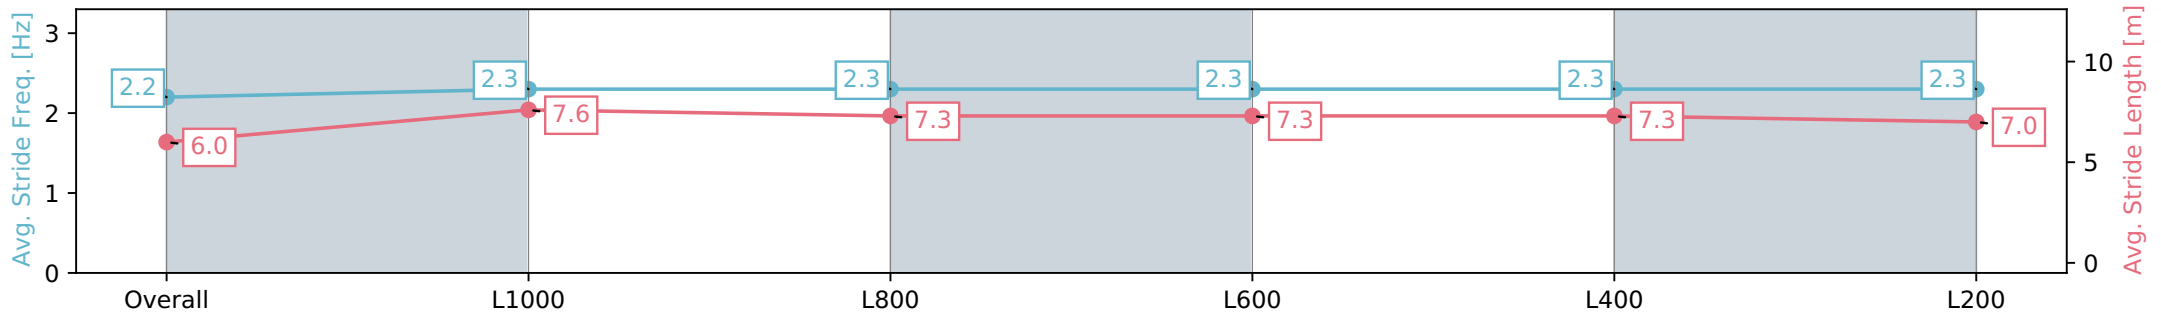

Horse/Jockey Name	AMERIGO
Finish Rank	13
Fastest Section Time (Section)	0:11.53 (L1000)
Top Speed [km/h] (Section)	65.4 (L1000)
Race State	Finished

Gawler SA - Professional
Race 3: Kingsford Hotel Colts, Geldings & Entires Maiden
Plate - 1200m

28 February 2024 - 2:52PM

Track Rating: Good 4, Weather: Fine, Rail Position: True

Section	Overall	L1000	L800	L600	L400	L200
Section Times	1:14.82 [13] (0:14.97)	0:59.85 [12] (0:11.53)	0:48.32 [12] (0:12.01)	0:36.31 [13] (0:11.94)	0:24.37 [13] (0:11.85)	0:12.52 [13] (0:12.52)
Average Speed [km/h]	48.2	63.3	62.0	60.9	61.1	57.5
Top Speed [km/h]	63.3	65.4	65.4	63.1	62.2	59.6
Avg. Dist. to Rail [m]	9.9	4.8	5.2	2.4	3.1	6.0
Avg. Stride Freq. [Hz]	2.2	2.3	2.3	2.3	2.3	2.3
Avg. Stride Length [m]	6.0	7.6	7.3	7.3	7.3	7.0

Report Created: Wed 28 February 2024 17:16:01 GMT+11 (Note: Timing is based on positional data)

- [ ] Ranking at each section and finish
- -:-:- No data available at this section
- NA No data available