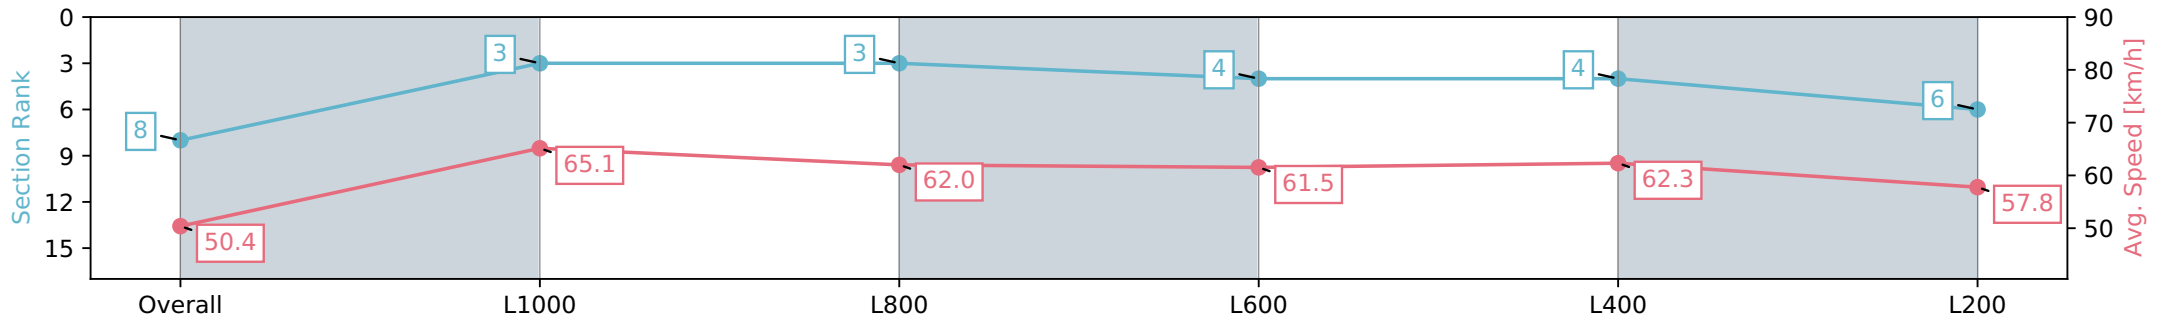

Horse/Jockey Name	MASTER FLYNN
Finish Rank	8
Fastest Section Time (Section)	0:11.18 (L1000)
Top Speed [km/h] (Section)	66.9 (L1000)
Race State	Finished

Gawler SA - Professional
Race 3: Kingsford Hotel Colts, Geldings & Entires Maiden
Plate - 1200m

28 February 2024 - 2:52PM

Track Rating: Good 4, Weather: Fine, Rail Position: True

Section	Overall	L1000	L800	L600	L400	L200
Section Times	1:13.42 [8] (0:14.35)	0:59.07 [3] (0:11.18)	0:47.89 [3] (0:11.97)	0:35.92 [4] (0:11.83)	0:24.09 [4] (0:11.60)	0:12.49 [6] (0:12.49)
Average Speed [km/h]	50.4	65.1	62.0	61.5	62.3	57.8
Top Speed [km/h]	64.7	66.9	64.4	63.3	63.4	60.0
Avg. Dist. to Rail [m]	7.2	4.3	4.9	2.5	1.6	2.3
Avg. Stride Freq. [Hz]	2.5	2.6	2.5	2.4	2.5	2.5
Avg. Stride Length [m]	5.6	7.0	6.8	7.0	6.9	6.5

- [ ] Ranking at each section and finish
- -:-:- No data available at this section
- NA No data available