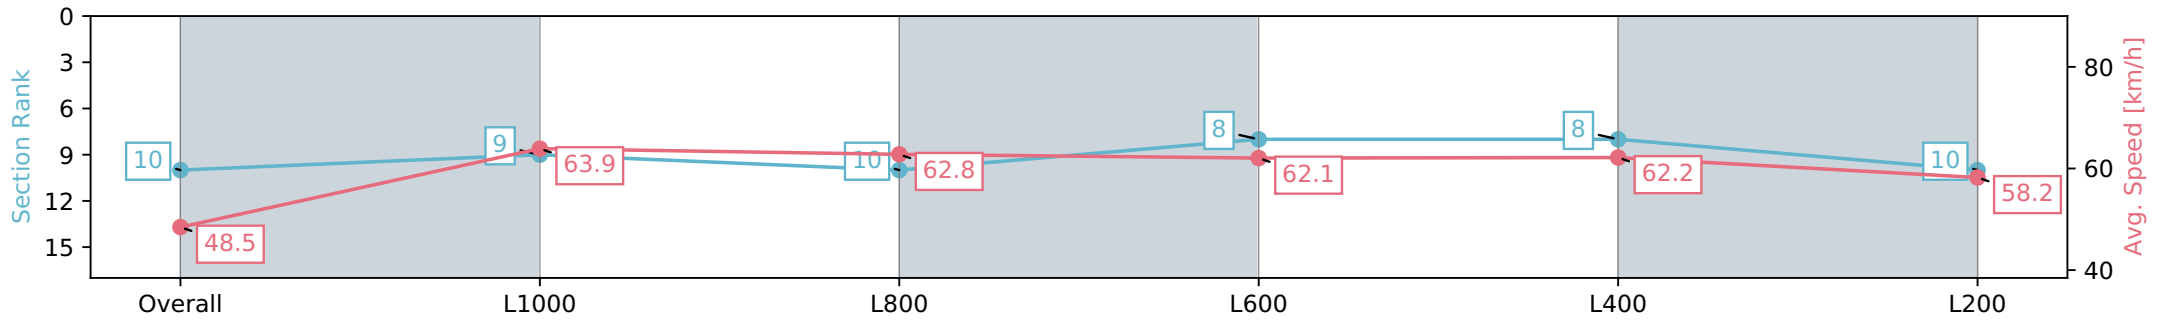

Horse/Jockey Name	SOLESUN
Finish Rank	10
Fastest Section Time (Section)	0:11.32 (L1000)
Top Speed [km/h] (Section)	65.2 (L1000)
Race State	Finished

Gawler SA - Professional
Race 3: Kingsford Hotel Colts, Geldings & Entires Maiden
Plate - 1200m

28 February 2024 - 2:52PM

Track Rating: Good 4, Weather: Fine, Rail Position: True

Section	Overall	L1000	L800	L600	L400	L200
Section Times	1:13.85 [10] (0:14.88)	0:58.97 [9] (0:11.32)	0:47.65 [10] (0:11.83)	0:35.82 [8] (0:11.79)	0:24.03 [8] (0:11.66)	0:12.37 [10] (0:12.37)
Average Speed [km/h]	48.5	63.9	62.8	62.1	62.2	58.2
Top Speed [km/h]	63.7	65.2	63.7	63.8	63.6	60.7
Avg. Dist. to Rail [m]	8.1	2.5	4.3	3.2	5.8	8.4
Avg. Stride Freq. [Hz]	2.2	2.3	2.3	2.2	2.3	2.2
Avg. Stride Length [m]	6.3	7.9	7.7	7.8	7.6	7.2

Report Created: Wed 28 February 2024 17:15:52 GMT+11 (Note: Timing is based on positional data)

- [ ] Ranking at each section and finish
- -:-:- No data available at this section
- NA No data available