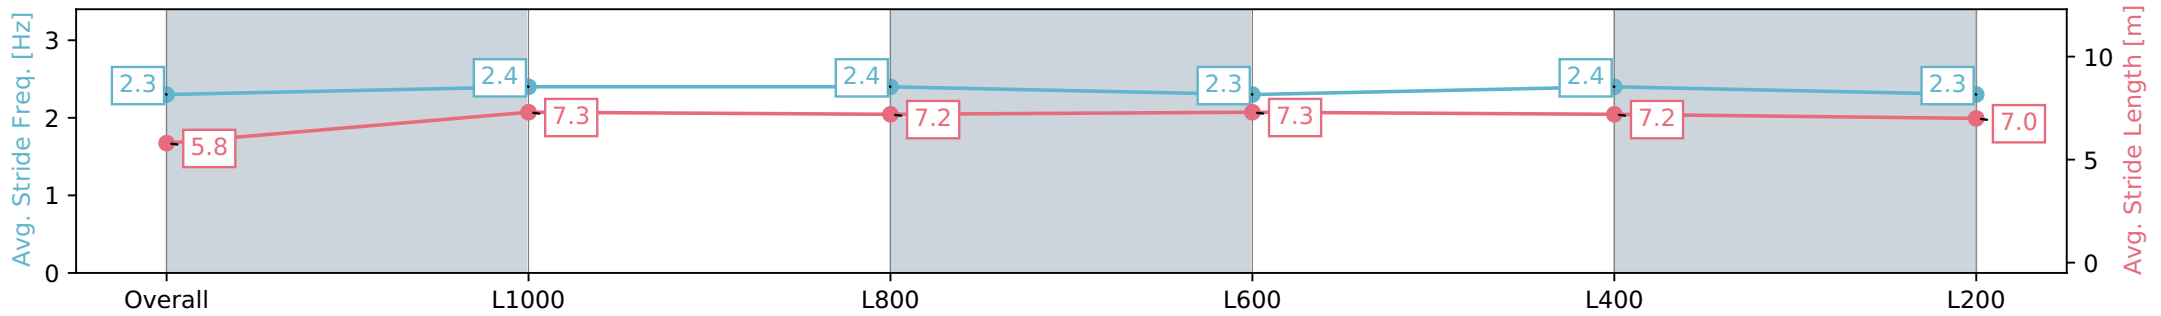

Horse/Jockey Name	COLORADO BULLDOG
Finish Rank	12
Fastest Section Time (Section)	0:11.53 (L1000)
Top Speed [km/h] (Section)	63.7 (L1000)
Race State	Finished

Gawler SA - Professional
Race 3: Kingsford Hotel Colts, Geldings & Entires Maiden
Plate - 1200m

28 February 2024 - 2:52PM

Track Rating: Good 4, Weather: Fine, Rail Position: True

Section	Overall	L1000	L800	L600	L400	L200
Section Times	1:14.20 [12] (0:14.94)	0:59.26 [11] (0:11.53)	0:47.73 [11] (0:11.88)	0:35.85 [12] (0:11.79)	0:24.06 [12] (0:11.84)	0:12.22 [12] (0:12.22)
Average Speed [km/h]	48.2	62.4	61.3	61.1	60.8	58.9
Top Speed [km/h]	63.3	63.7	62.4	61.8	61.7	61.8
Avg. Dist. to Rail [m]	1.6	1.0	1.7	0.3	0.4	3.3
Avg. Stride Freq. [Hz]	2.3	2.4	2.4	2.3	2.4	2.3
Avg. Stride Length [m]	5.8	7.3	7.2	7.3	7.2	7.0

- [ ] Ranking at each section and finish
- -:-:- No data available at this section
- NA No data available