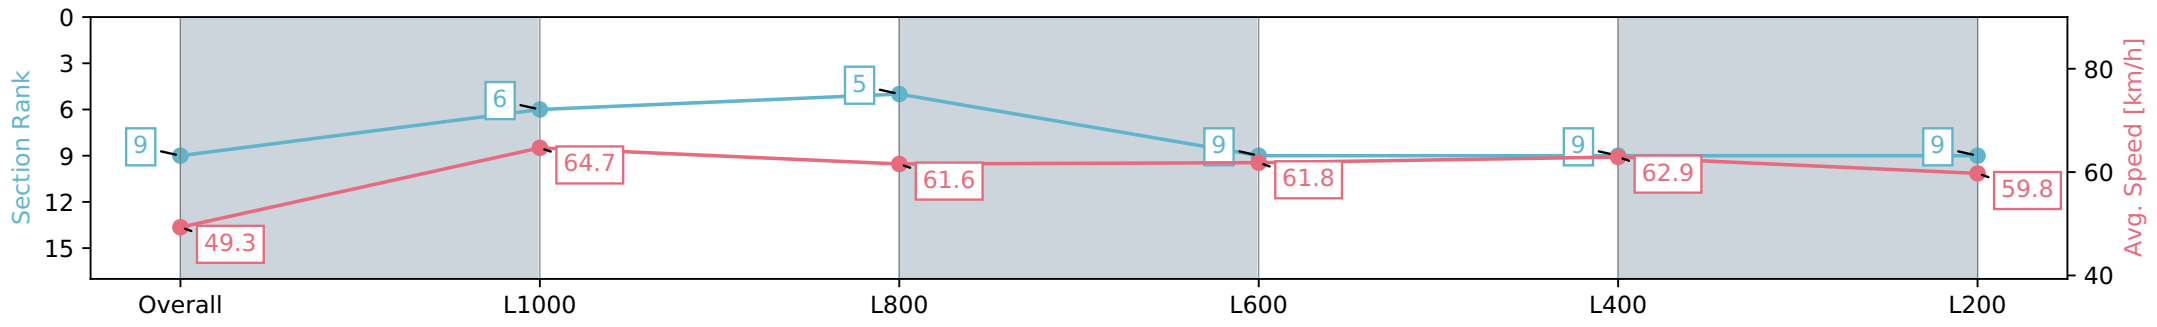

Horse/Jockey Name	MY BOY JETT
Finish Rank	9
Fastest Section Time (Section)	0:11.20 (L1000)
Top Speed [km/h] (Section)	66.2 (L1000)
Race State	Finished

Gawler SA - Professional
Race 3: Kingsford Hotel Colts, Geldings & Entires Maiden Plate - 1200m

28 February 2024 - 2:52PM

Track Rating: Good 4, Weather: Fine, Rail Position: True

Section	Overall	L1000	L800	L600	L400	L200
Section Times	1:13.43 [9] (0:14.62)	0:58.81 [6] (0:11.20)	0:47.61 [5] (0:12.21)	0:35.40 [9] (0:11.82)	0:23.58 [9] (0:11.50)	0:12.08 [9] (0:12.08)
Average Speed [km/h]	49.3	64.7	61.6	61.8	62.9	59.8
Top Speed [km/h]	64.5	66.2	62.8	64.2	64.3	61.2
Avg. Dist. to Rail [m]	8.8	3.3	6.0	3.8	3.4	5.6
Avg. Stride Freq. [Hz]	2.4	2.5	2.4	2.4	2.4	2.4
Avg. Stride Length [m]	5.8	7.2	7.1	7.2	7.1	6.8

Report Created: Wed 28 February 2024 17:15:49 GMT+11 (Note: Timing is based on positional data)

- [ ] Ranking at each section and finish
- -:-:- No data available at this section
- NA No data available