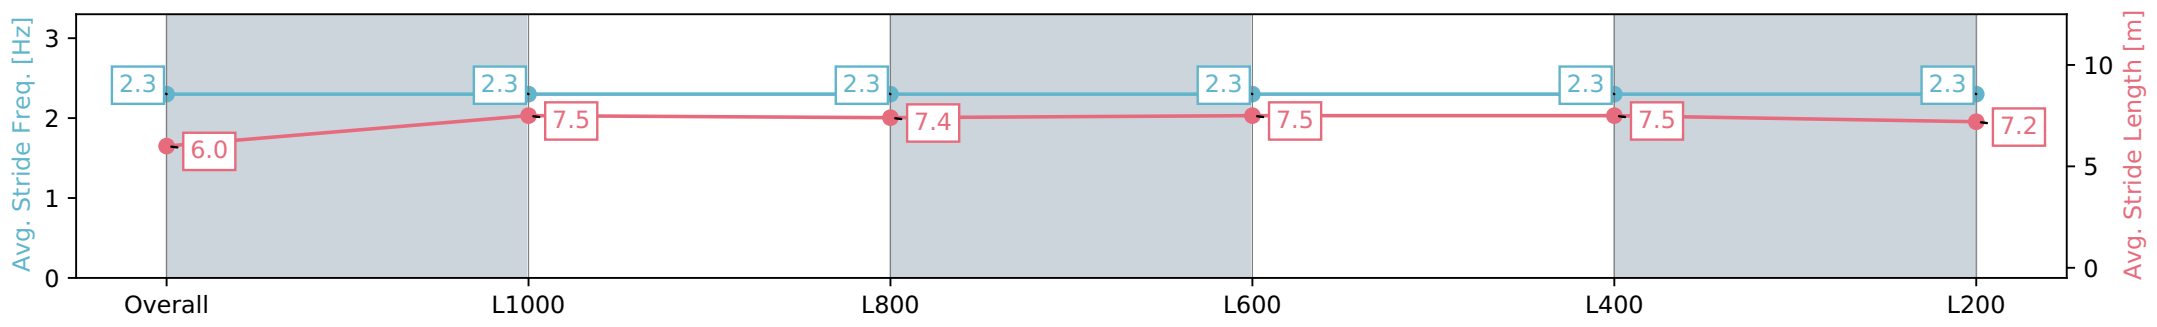

Horse/Jockey Name	MAHENO
Finish Rank	5
Fastest Section Time (Section)	0:11.34 (L1000)
Top Speed [km/h] (Section)	64.8 (L1000)
Race State	Finished

Gawler SA - Professional
Race 3: Kingsford Hotel Colts, Geldings & Entires Maiden Plate - 1200m

28 February 2024 - 2:52PM

Track Rating: Good 4, Weather: Fine, Rail Position: True

Section	Overall	L1000	L800	L600	L400	L200
Section Times	1:13.04 [5] (0:14.63)	0:58.41 [7] (0:11.34)	0:47.07 [7] (0:11.92)	0:35.15 [7] (0:11.56)	0:23.58 [6] (0:11.47)	0:12.11 [5] (0:12.11)
Average Speed [km/h]	49.3	63.6	60.9	62.3	62.7	59.5
Top Speed [km/h]	63.7	64.8	63.1	63.2	63.9	62.0
Avg. Dist. to Rail [m]	3.2	0.8	1.5	0.3	0.8	2.3
Avg. Stride Freq. [Hz]	2.3	2.3	2.3	2.3	2.3	2.3
Avg. Stride Length [m]	6.0	7.5	7.4	7.5	7.5	7.2

Report Created: Wed 28 February 2024 17:15:32 GMT+11 (Note: Timing is based on positional data)

- [ ] Ranking at each section and finish
- -:-:- No data available at this section
- NA No data available