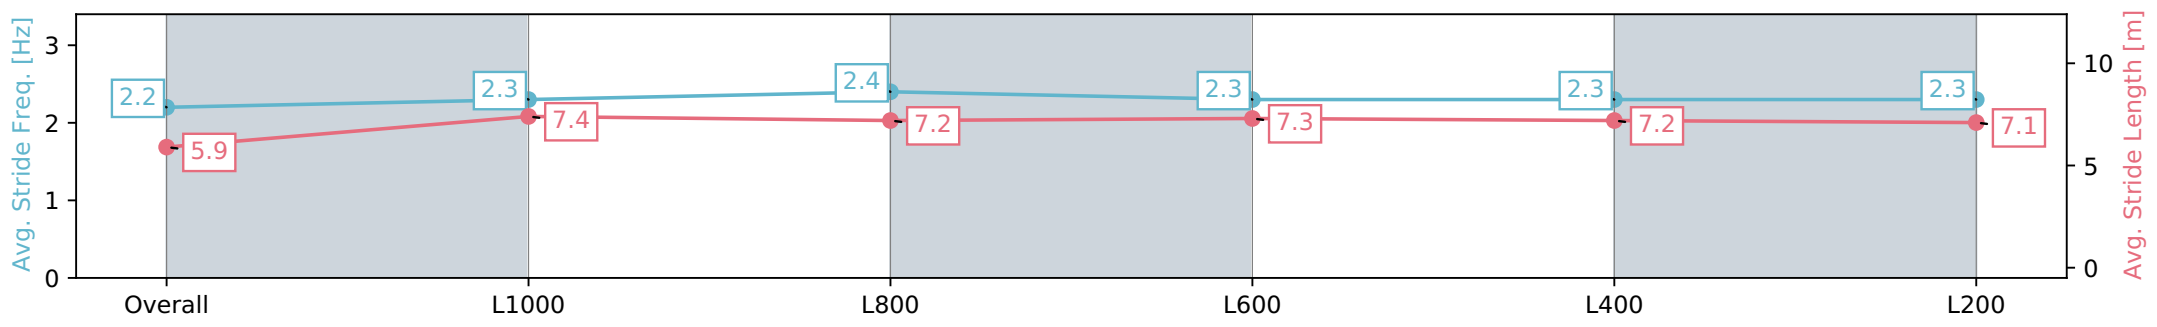

Horse/Jockey Name	RIZSKIER
Finish Rank	14
Fastest Section Time (Section)	0:11.71 (L1000)
Top Speed [km/h] (Section)	63.2 (L600)
Race State	Finished

Gawler SA - Professional
Race 3: Kingsford Hotel Colts, Geldings & Entires Maiden
Plate - 1200m

28 February 2024 - 2:52PM

Track Rating: Good 4, Weather: Fine, Rail Position: True

Section	Overall	L1000	L800	L600	L400	L200
Section Times	1:14.95 [14] (0:15.23)	0:59.72 [14] (0:11.71)	0:48.01 [14] (0:11.79)	0:36.22 [14] (0:11.87)	0:24.35 [14] (0:12.07)	0:12.28 [14] (0:12.28)
Average Speed [km/h]	47.4	61.8	62.0	61.4	59.9	58.8
Top Speed [km/h]	61.9	62.1	63.2	63.2	62.1	59.9
Avg. Dist. to Rail [m]	11.0	3.3	2.3	1.9	5.0	7.9
Avg. Stride Freq. [Hz]	2.2	2.3	2.4	2.3	2.3	2.3
Avg. Stride Length [m]	5.9	7.4	7.2	7.3	7.2	7.1

Report Created: Wed 28 February 2024 17:16:04 GMT+11 (Note: Timing is based on positional data)

- [ ] Ranking at each section and finish
- -:-:- No data available at this section
- NA No data available