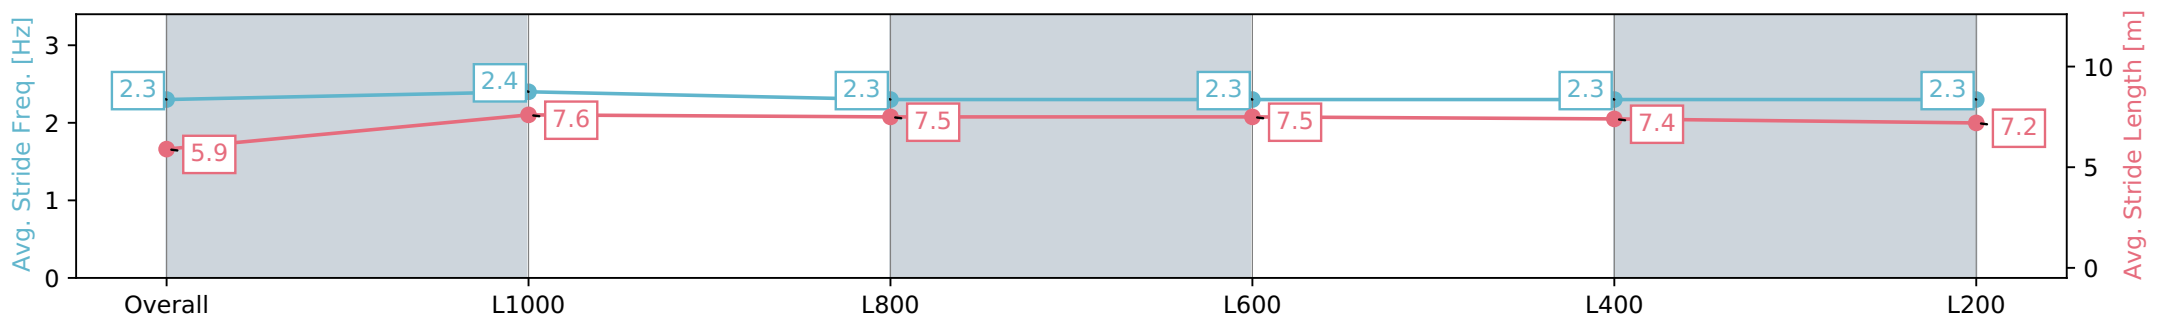

Horse/Jockey Name	MCLEOD
Finish Rank	7
Fastest Section Time (Section)	0:11.28 (L1000)
Top Speed [km/h] (Section)	66.5 (L1000)
Race State	Finished

Gawler SA - Professional
Race 3: Kingsford Hotel Colts, Geldings & Entires Maiden Plate - 1200m

28 February 2024 - 2:52PM

Track Rating: Good 4, Weather: Fine, Rail Position: True

Section	Overall	L1000	L800	L600	L400	L200
Section Times	1:13.42 [7] (0:14.73)	0:58.69 [8] (0:11.28)	0:47.40 [8] (0:11.80)	0:35.60 [6] (0:11.77)	0:23.83 [7] (0:11.68)	0:12.15 [7] (0:12.15)
Average Speed [km/h]	48.9	64.5	62.2	61.6	61.6	59.3
Top Speed [km/h]	63.2	66.5	63.9	63.1	63.0	60.6
Avg. Dist. to Rail [m]	12.3	4.8	3.0	1.2	2.5	4.9
Avg. Stride Freq. [Hz]	2.3	2.4	2.3	2.3	2.3	2.3
Avg. Stride Length [m]	5.9	7.6	7.5	7.5	7.4	7.2

Report Created: Wed 28 February 2024 17:15:38 GMT+11 (Note: Timing is based on positional data)

- [ ] Ranking at each section and finish
- -:-:- No data available at this section
- NA No data available