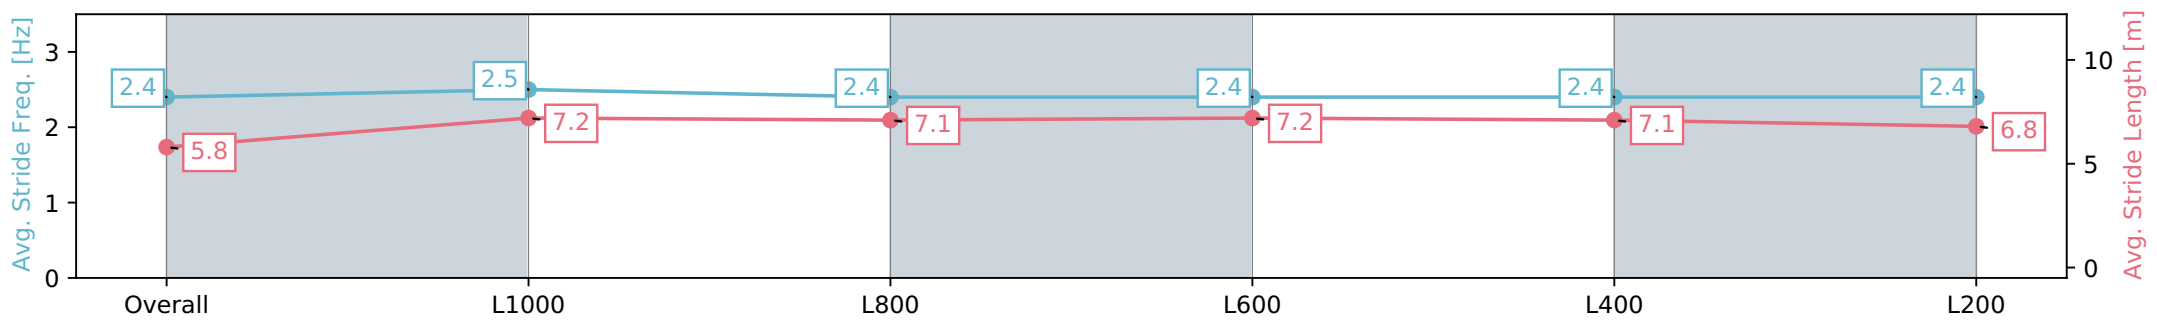

Horse/Jockey Name	MY BOY JETT
Finish Rank	9
Fastest Section Time (Section)	0:11.20 (L1000)
Top Speed [km/h] (Section)	66.2 (L1000)
Race State	Finished

Gawler SA - Professional
Race 3: Kingsford Hotel Colts, Geldings & Entires Maiden Plate - 1200m

28 February 2024 - 2:52PM

Track Rating: Good 4, Weather: Fine, Rail Position: True

Section	Overall	L1000	L800	L600	L400	L200
Section Times	1:13.43 [9] (0:14.62)	0:58.81 [6] (0:11.20)	0:47.61 [5] (0:12.21)	0:35.40 [9] (0:11.82)	0:23.58 [9] (0:11.50)	0:12.08 [9] (0:12.08)
Average Speed [km/h]	49.3	64.7	61.6	61.8	62.9	59.8
Top Speed [km/h]	64.5	66.2	62.8	64.2	64.3	61.2
Avg. Dist. to Rail [m]	8.8	3.3	6.0	3.8	3.4	5.6
Avg. Stride Freq. [Hz]	2.4	2.5	2.4	2.4	2.4	2.4
Avg. Stride Length [m]	5.8	7.2	7.1	7.2	7.1	6.8

Report Created: Wed 28 February 2024 17:15:49 GMT+11 (Note: Timing is based on positional data)

- [ ] Ranking at each section and finish
- -:-:- No data available at this section
- NA No data available