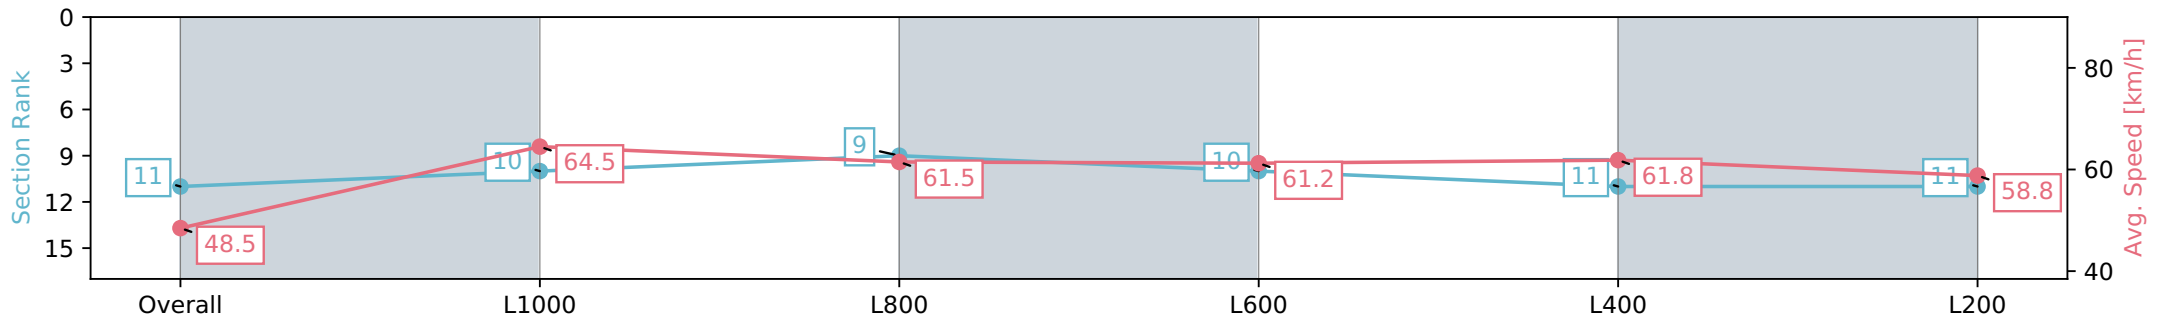

Horse/Jockey Name	AFRICARN LAD
Finish Rank	11
Fastest Section Time (Section)	0:11.23 (L1000)
Top Speed [km/h] (Section)	65.2 (L1000)
Race State	Finished

Gawler SA - Professional
Race 3: Kingsford Hotel Colts, Geldings & Entires Maiden
Plate - 1200m

28 February 2024 - 2:52PM

Track Rating: Good 4, Weather: Fine, Rail Position: True

Section	Overall	L1000	L800	L600	L400	L200
Section Times	1:13.92 [11] (0:14.91)	0:59.01 [10] (0:11.23)	0:47.78 [9] (0:12.04)	0:35.74 [10] (0:11.86)	0:23.88 [11] (0:11.62)	0:12.26 [11] (0:12.26)
Average Speed [km/h]	48.5	64.5	61.5	61.2	61.8	58.8
Top Speed [km/h]	65.0	65.2	63.5	62.6	63.1	60.8
Avg. Dist. to Rail [m]	4.4	2.8	4.1	1.6	0.2	2.1
Avg. Stride Freq. [Hz]	2.1	2.3	2.3	2.2	2.3	2.3
Avg. Stride Length [m]	6.4	7.6	7.5	7.7	7.5	7.3

Report Created: Wed 28 February 2024 17:15:55 GMT+11 (Note: Timing is based on positional data)

- [ ] Ranking at each section and finish
- -:-:- No data available at this section
- NA No data available