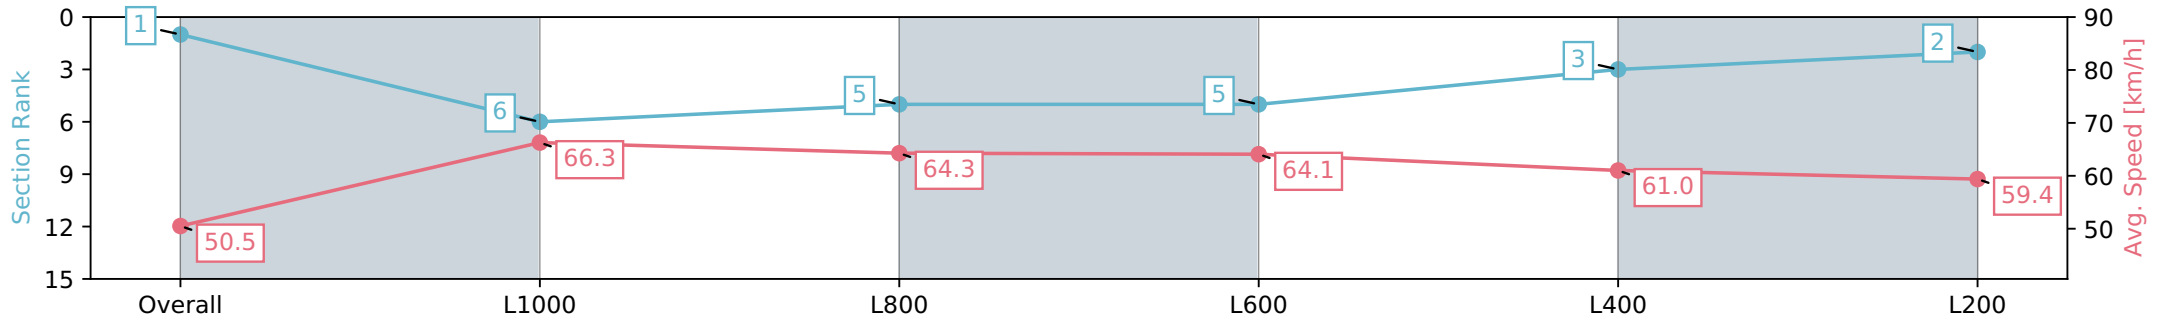

28 February 2024 - 2:18PM

Track Rating: Good 4, Weather: Fine, Rail Position: Unknown

Section	Overall	L1000	L800	L600	L400	L200
Section Times	1:11.37 [1] (0:14.25)	0:57.12 [6] (0:10.84)	0:46.28 [5] (0:11.14)	0:35.14 [5] (0:11.15)	0:23.99 [3] (0:11.85)	0:12.14 [2] (0:12.14)
Average Speed [km/h]	50.5	66.3	64.3	64.1	61.0	59.4
Top Speed [km/h]	67.1	67.3	65.8	66.5	63.9	62.3
Avg. Dist. to Rail [m]	2.0	0.3	1.0	1.3	2.3	4.5
Avg. Stride Freq. [Hz]	2.3	2.4	2.4	2.4	2.3	2.3
Avg. Stride Length [m]	6.2	7.6	6.8	7.4	7.2	7.1