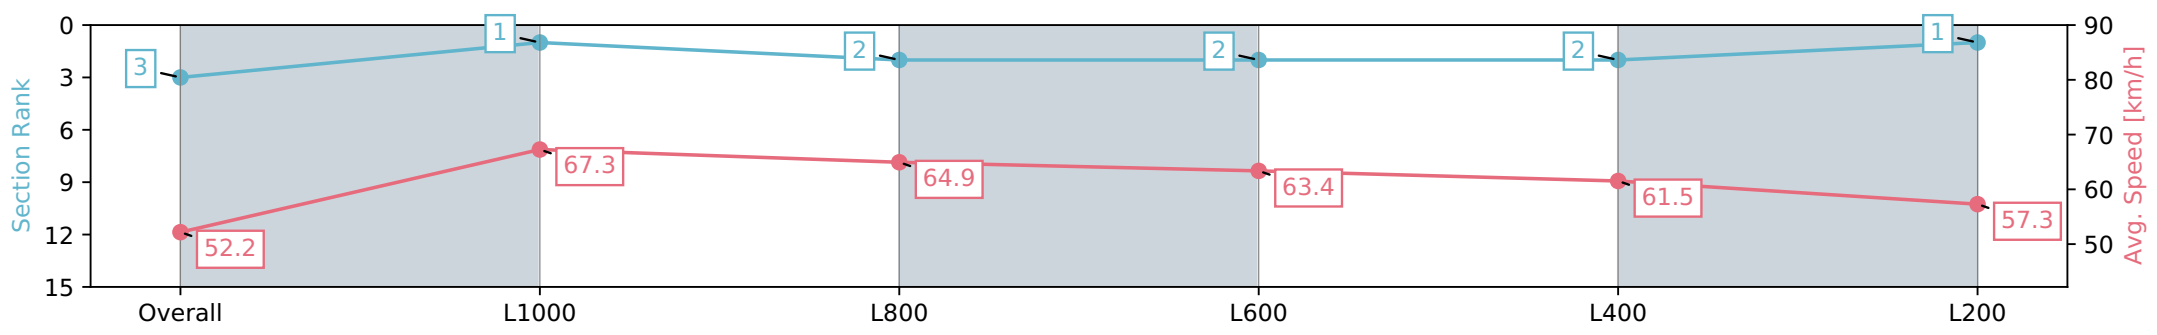

Horse/Jockey Name	CARIBBEAN BREEZE
Finish Rank	3
Fastest Section Time (Section)	0:10.76 (L1000)
Top Speed [km/h] (Section)	68.6 (Overall)
Race State	Finished

Gawler SA - Professional
Race 2: Holdfast Insurance Brokers Fillies & Mares Maiden Plate - 1200m
28 February 2024 - 2:18PM
Track Rating: Good 4, Weather: Fine, Rail Position: Unknown

Section	Overall	L1000	L800	L600	L400	L200
Section Times	1:11.63 [3] (0:13.82)	0:57.81 [1] (0:10.76)	0:47.05 [2] (0:11.31)	0:35.74 [2] (0:11.42)	0:24.32 [2] (0:11.75)	0:12.57 [1] (0:12.56)
Average Speed [km/h]	52.2	67.3	64.9	63.4	61.5	57.3
Top Speed [km/h]	68.6	68.6	65.9	64.5	62.6	59.9
Avg. Dist. to Rail [m]	6.3	2.6	3.1	1.3	2.6	2.1
Avg. Stride Freq. [Hz]	2.3	2.4	2.4	2.4	2.3	2.3
Avg. Stride Length [m]	6.4	7.8	7.5	7.5	7.3	7.0

Report Created: Wed 28 February 2024 16:24:31 GMT+11 (Note: Timing is based on positional data)

- [ ] Ranking at each section and finish
- -:-:- No data available at this section
- NA No data available