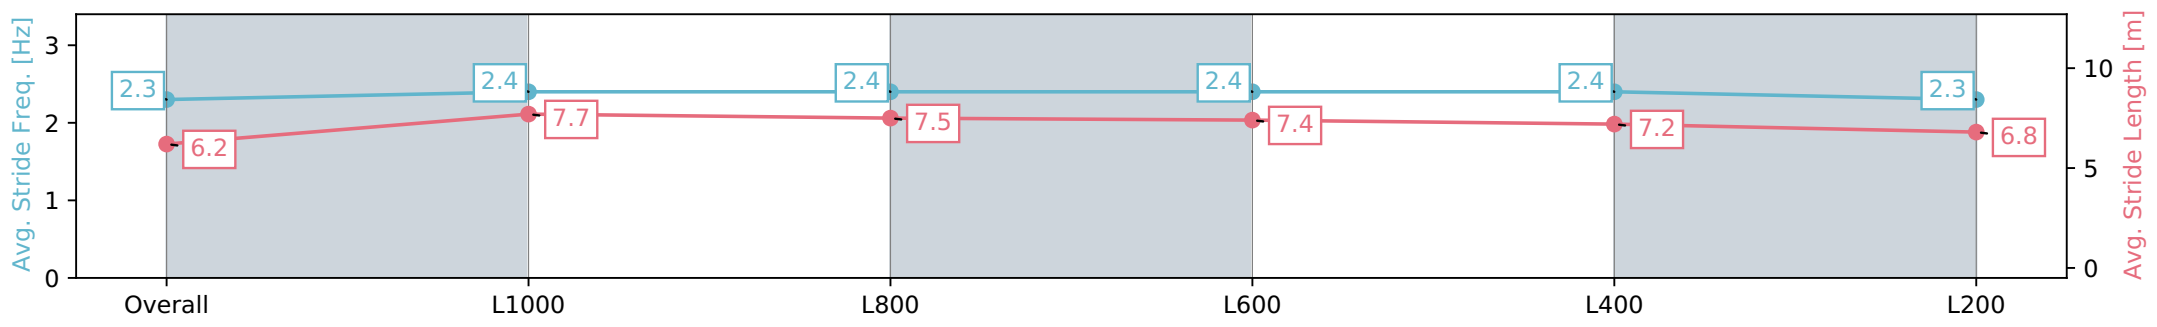

Gawler SA - Professional
 Race 2: Holdfast Insurance Brokers Fillies & Mares Maiden Plate - 1200m
 28 February 2024 - 2:18PM
 Track Rating: Good 4, Weather: Fine, Rail Position: Unknown

Section	Overall	L1000	L800	L600	L400	L200
Section Times	1:12.23 [6] (0:14.26)	0:57.97 [7] (0:10.89)	0:47.08 [6] (0:11.23)	0:35.85 [6] (0:11.36)	0:24.49 [6] (0:11.82)	0:12.67 [7] (0:12.67)
Average Speed [km/h]	50.5	65.9	64.9	63.9	61.5	56.8
Top Speed [km/h]	66.2	68.2	66.0	67.7	63.1	59.0
Avg. Dist. to Rail [m]	2.2	0.2	1.5	2.8	3.8	5.9
Avg. Stride Freq. [Hz]	2.3	2.4	2.4	2.4	2.4	2.3
Avg. Stride Length [m]	6.2	7.7	7.5	7.4	7.2	6.8