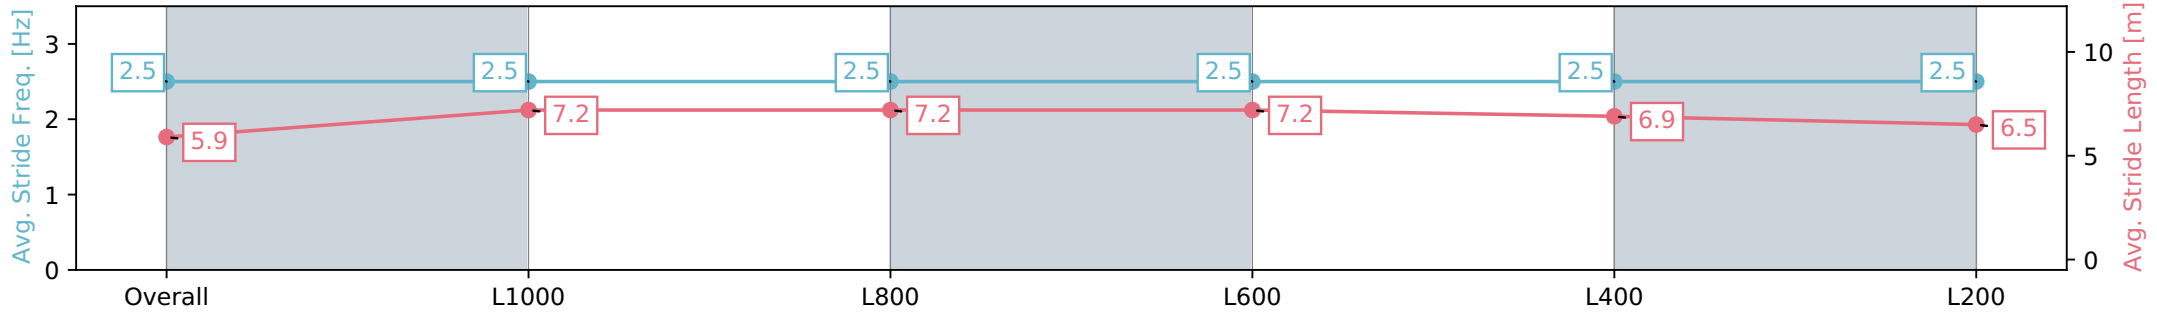

Horse/Jockey Name	HEIDI HEIDI HO
Finish Rank	2
Fastest Section Time (Section)	0:10.99 (L1000)
Top Speed [km/h] (Section)	68.4 (L1000)
Race State	Finished

Gawler SA - Professional
Race 2: Holdfast Insurance Brokers Fillies & Mares Maiden
Plate - 1200m

28 February 2024 - 2:18PM

Track Rating: Good 4, Weather: Fine, Rail Position: Unknown

Section	Overall	L1000	L800	L600	L400	L200
Section Times	1:11.55 [2] (0:14.16)	0:57.39 [5] (0:10.99)	0:46.40 [7] (0:11.39)	0:35.01 [7] (0:11.30)	0:23.71 [7] (0:11.47)	0:12.24 [4] (0:12.24)
Average Speed [km/h]	51.0	65.5	64.3	63.9	63.4	58.8
Top Speed [km/h]	67.8	68.4	65.4	65.5	64.3	62.1
Avg. Dist. to Rail [m]	5.0	1.5	2.2	1.4	4.5	4.3
Avg. Stride Freq. [Hz]	2.5	2.5	2.5	2.5	2.5	2.5
Avg. Stride Length [m]	5.9	7.2	7.2	7.2	6.9	6.5

Report Created: Wed 28 February 2024 16:24:28 GMT+11 (Note: Timing is based on positional data)

- [ ] Ranking at each section and finish
- -:-:- No data available at this section
- NA No data available