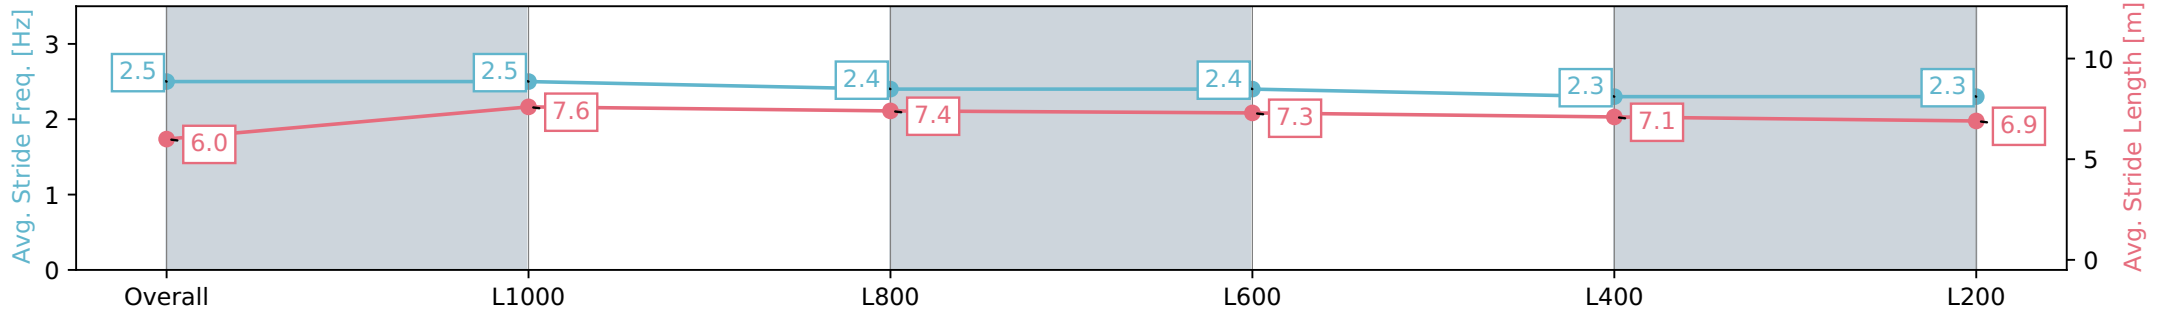

Gawler SA - Professional
 Race 2: Holdfast Insurance Brokers Fillies & Mares Maiden Plate - 1200m
 28 February 2024 - 2:18PM
 Track Rating: Good 4, Weather: Fine, Rail Position: Unknown

Section	Overall	L1000	L800	L600	L400	L200
Section Times	1:12.21 [5] (0:13.88)	0:58.33 [3] (0:10.63)	0:47.70 [1] (0:11.19)	0:36.51 [1] (0:11.56)	0:24.94 [1] (0:12.02)	0:12.92 [3] (0:12.92)
Average Speed [km/h]	52.0	67.6	64.8	62.7	60.0	55.9
Top Speed [km/h]	68.7	69.0	66.3	64.1	62.2	58.3
Avg. Dist. to Rail [m]	3.3	0.2	0.7	1.7	1.6	2.4
Avg. Stride Freq. [Hz]	2.5	2.5	2.4	2.4	2.3	2.3
Avg. Stride Length [m]	6.0	7.6	7.4	7.3	7.1	6.9