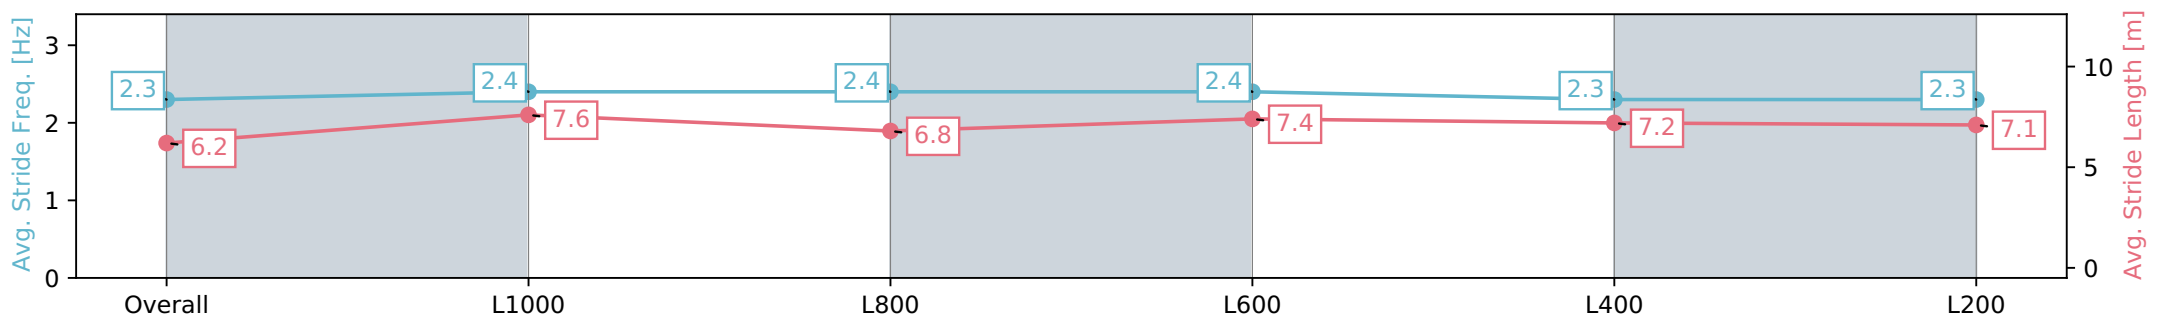

28 February 2024 - 2:18PM

Track Rating: Good 4, Weather: Fine, Rail Position: Unknown

Section	Overall	L1000	L800	L600	L400	L200
Section Times	1:11.37 [1] (0:14.25)	0:57.12 [6] (0:10.84)	0:46.28 [5] (0:11.14)	0:35.14 [5] (0:11.15)	0:23.99 [3] (0:11.85)	0:12.14 [2] (0:12.14)
Average Speed [km/h]	50.5	66.3	64.3	64.1	61.0	59.4
Top Speed [km/h]	67.1	67.3	65.8	66.5	63.9	62.3
Avg. Dist. to Rail [m]	2.0	0.3	1.0	1.3	2.3	4.5
Avg. Stride Freq. [Hz]	2.3	2.4	2.4	2.4	2.3	2.3
Avg. Stride Length [m]	6.2	7.6	6.8	7.4	7.2	7.1