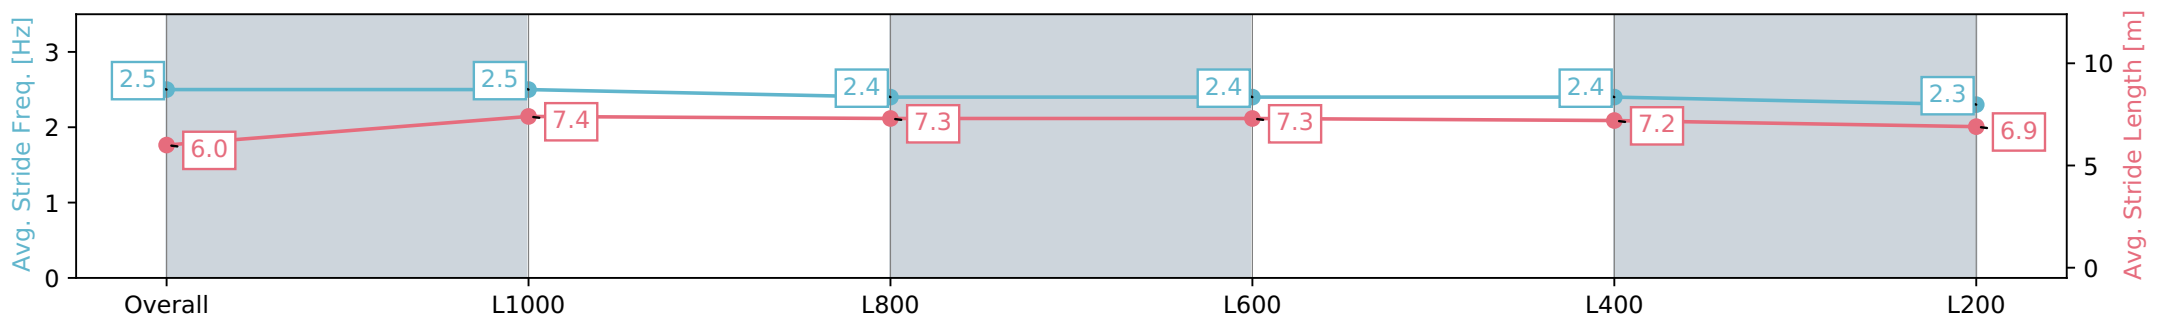

Horse/Jockey Name	STEP FORWARD
Finish Rank	8
Fastest Section Time (Section)	0:10.97 (L1000)
Top Speed [km/h] (Section)	67.0 (L1000)
Race State	Finished

Gawler SA - Professional
Race 2: Holdfast Insurance Brokers Fillies & Mares Maiden Plate - 1200m
28 February 2024 - 2:18PM
Track Rating: Good 4, Weather: Fine, Rail Position: Unknown

Section	Overall	L1000	L800	L600	L400	L200
Section Times	1:12.33 [8] (0:13.85)	0:58.48 [2] (0:10.97)	0:47.51 [4] (0:11.37)	0:36.14 [4] (0:11.47)	0:24.67 [5] (0:11.93)	0:12.74 [8] (0:12.74)
Average Speed [km/h]	52.1	65.8	63.6	63.0	60.8	56.4
Top Speed [km/h]	66.5	67.0	65.2	64.9	62.2	59.2
Avg. Dist. to Rail [m]	4.5	1.2	0.9	1.3	2.7	3.2
Avg. Stride Freq. [Hz]	2.5	2.5	2.4	2.4	2.4	2.3
Avg. Stride Length [m]	6.0	7.4	7.3	7.3	7.2	6.9

Report Created: Wed 28 February 2024 16:24:46 GMT+11 (Note: Timing is based on positional data)

- [ ] Ranking at each section and finish
- -:-:- No data available at this section
- NA No data available