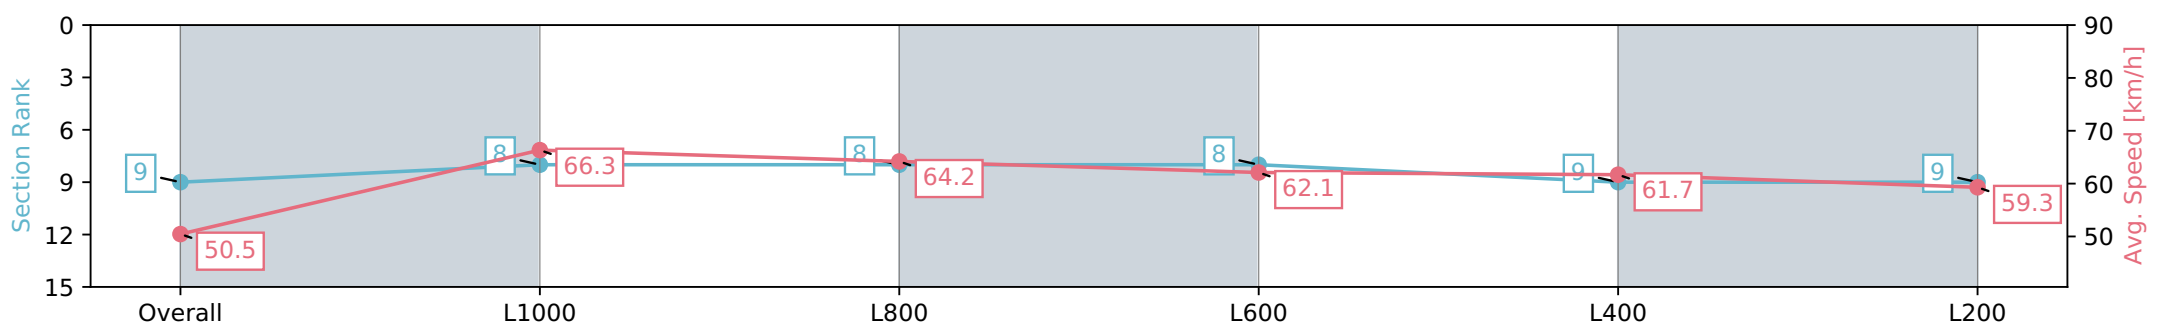

Horse/Jockey Name	SEEKING STARDOM
Finish Rank	9
Fastest Section Time (Section)	0:10.98 (L1000)
Top Speed [km/h] (Section)	66.9 (L1000)
Race State	Finished

Gawler SA - Professional
Race 2: Holdfast Insurance Brokers Fillies & Mares Maiden Plate - 1200m
28 February 2024 - 2:18PM
Track Rating: Good 4, Weather: Fine, Rail Position: Unknown

Section	Overall	L1000	L800	L600	L400	L200
Section Times	1:12.38 [9] (0:14.28)	0:58.10 [8] (0:10.98)	0:47.12 [8] (0:11.49)	0:35.63 [8] (0:11.71)	0:23.92 [9] (0:11.74)	0:12.18 [9] (0:12.18)
Average Speed [km/h]	50.5	66.3	64.2	62.1	61.7	59.3
Top Speed [km/h]	66.0	66.9	65.6	63.5	62.3	60.8
Avg. Dist. to Rail [m]	9.6	4.2	4.0	1.9	4.3	4.4
Avg. Stride Freq. [Hz]	2.3	2.4	2.4	2.3	2.3	2.3
Avg. Stride Length [m]	6.3	7.6	7.6	7.4	7.3	7.2

Report Created: Wed 28 February 2024 16:24:49 GMT+11 (Note: Timing is based on positional data)

- [ ] Ranking at each section and finish
- -:-:- No data available at this section
- NA No data available