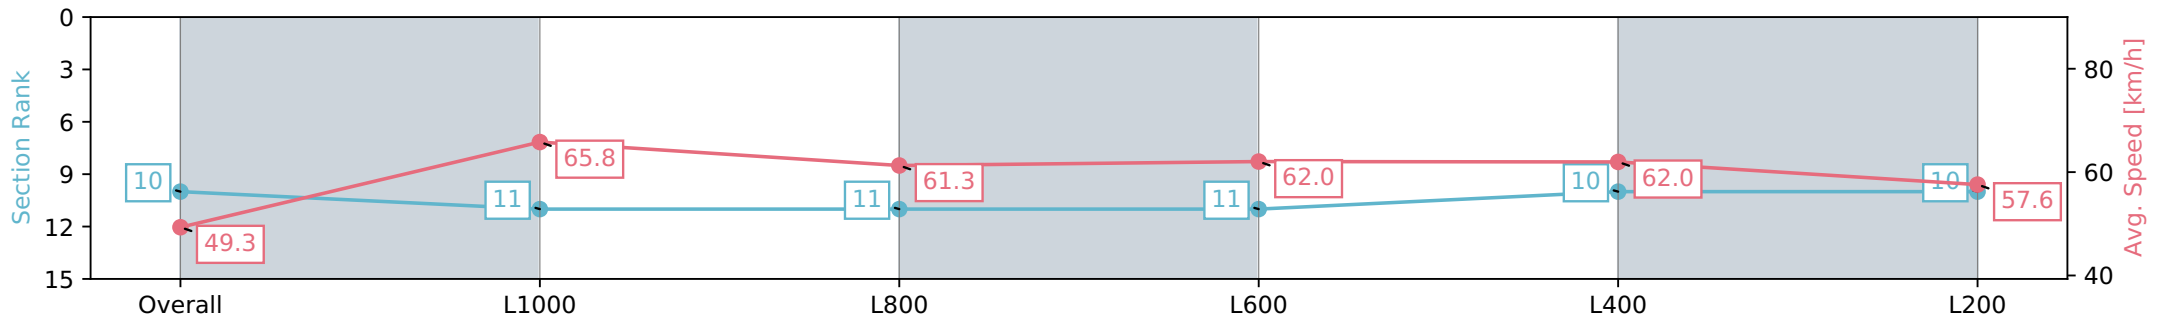

Horse/Jockey Name	KISS AND KABOOM
Finish Rank	10
Fastest Section Time (Section)	0:10.94 (L1000)
Top Speed [km/h] (Section)	66.8 (L1000)
Race State	Finished

Gawler SA - Professional
Race 2: Holdfast Insurance Brokers Fillies & Mares Maiden
Plate - 1200m

28 February 2024 - 2:18PM

Track Rating: Good 4, Weather: Fine, Rail Position: Unknown

Section	Overall	L1000	L800	L600	L400	L200
Section Times	1:12.79 [10] (0:14.59)	0:58.20 [11] (0:10.94)	0:47.26 [11] (0:11.57)	0:35.68 [11] (0:11.49)	0:24.19 [10] (0:11.68)	0:12.51 [10] (0:12.51)
Average Speed [km/h]	49.3	65.8	61.3	62.0	62.0	57.6
Top Speed [km/h]	65.3	66.8	63.3	65.1	63.3	60.5
Avg. Dist. to Rail [m]	1.5	0.8	2.3	1.6	1.6	1.1
Avg. Stride Freq. [Hz]	2.3	2.5	2.4	2.4	2.4	2.4
Avg. Stride Length [m]	6.1	7.3	7.0	6.9	7.2	6.7

Report Created: Wed 28 February 2024 16:24:52 GMT+11 (Note: Timing is based on positional data)

- [ ] Ranking at each section and finish
- -:-:- No data available at this section
- NA No data available