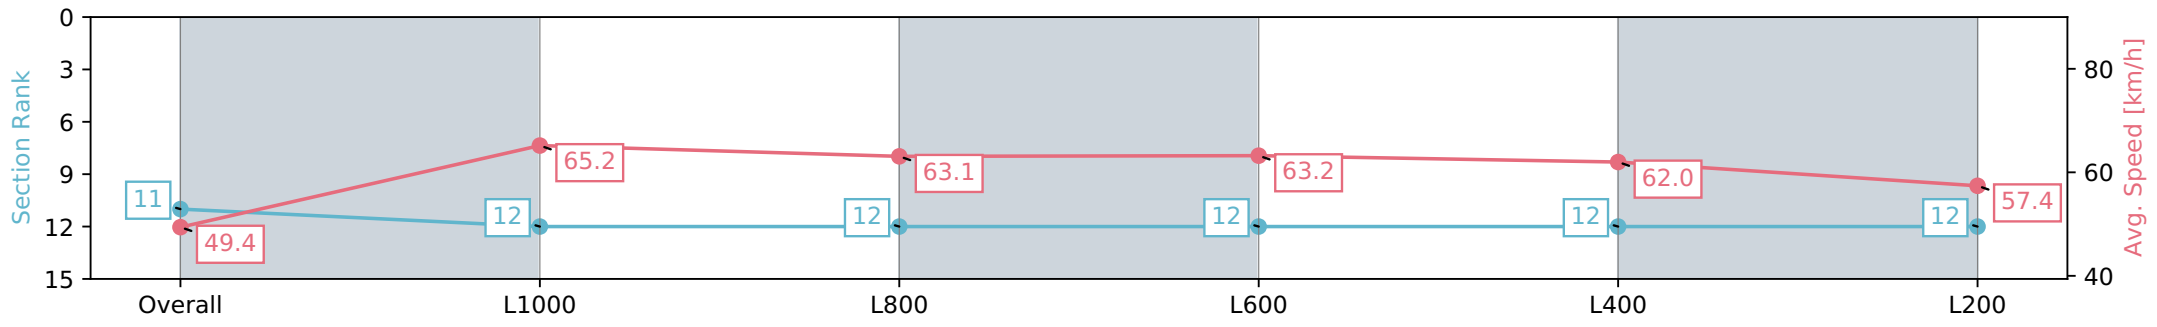

Horse/Jockey Name	CRYSTAL GAZE
Finish Rank	11
Fastest Section Time (Section)	0:11.13 (L1000)
Top Speed [km/h] (Section)	66.9 (L1000)
Race State	Finished

Gawler SA - Professional
Race 2: Holdfast Insurance Brokers Fillies & Mares Maiden Plate - 1200m
28 February 2024 - 2:18PM
Track Rating: Good 4, Weather: Fine, Rail Position: Unknown

Section	Overall	L1000	L800	L600	L400	L200
Section Times	1:12.96 [11] (0:14.60)	0:58.36 [12] (0:11.13)	0:47.23 [12] (0:11.60)	0:35.63 [12] (0:11.41)	0:24.22 [12] (0:11.69)	0:12.53 [12] (0:12.53)
Average Speed [km/h]	49.4	65.2	63.1	63.2	62.0	57.4
Top Speed [km/h]	66.1	66.9	64.2	64.8	63.0	59.8
Avg. Dist. to Rail [m]	8.9	2.8	1.9	1.1	3.6	4.2
Avg. Stride Freq. [Hz]	2.2	2.2	2.2	2.3	2.3	2.2
Avg. Stride Length [m]	6.5	8.1	7.9	7.7	7.6	7.3

Report Created: Wed 28 February 2024 16:24:55 GMT+11 (Note: Timing is based on positional data)

- [ ] Ranking at each section and finish
- -:-:- No data available at this section
- NA No data available