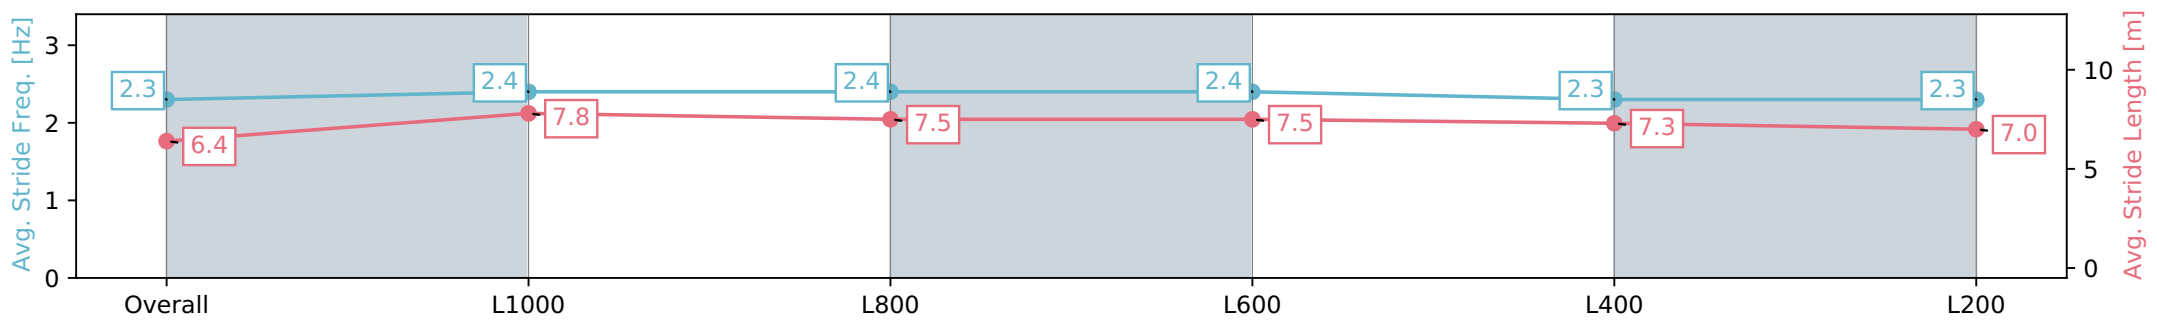

Horse/Jockey Name	CARIBBEAN BREEZE
Finish Rank	3
Fastest Section Time (Section)	0:10.76 (L1000)
Top Speed [km/h] (Section)	68.6 (Overall)
Race State	Finished

Gawler SA - Professional
Race 2: Holdfast Insurance Brokers Fillies & Mares Maiden Plate - 1200m
28 February 2024 - 2:18PM
Track Rating: Good 4, Weather: Fine, Rail Position: Unknown

Section	Overall	L1000	L800	L600	L400	L200
Section Times	1:11.63 [3] (0:13.82)	0:57.81 [1] (0:10.76)	0:47.05 [2] (0:11.31)	0:35.74 [2] (0:11.42)	0:24.32 [2] (0:11.75)	0:12.57 [1] (0:12.56)
Average Speed [km/h]	52.2	67.3	64.9	63.4	61.5	57.3
Top Speed [km/h]	68.6	68.6	65.9	64.5	62.6	59.9
Avg. Dist. to Rail [m]	6.3	2.6	3.1	1.3	2.6	2.1
Avg. Stride Freq. [Hz]	2.3	2.4	2.4	2.4	2.3	2.3
Avg. Stride Length [m]	6.4	7.8	7.5	7.5	7.3	7.0

Report Created: Wed 28 February 2024 16:24:31 GMT+11 (Note: Timing is based on positional data)

- [ ] Ranking at each section and finish
- -:-:- No data available at this section
- NA No data available