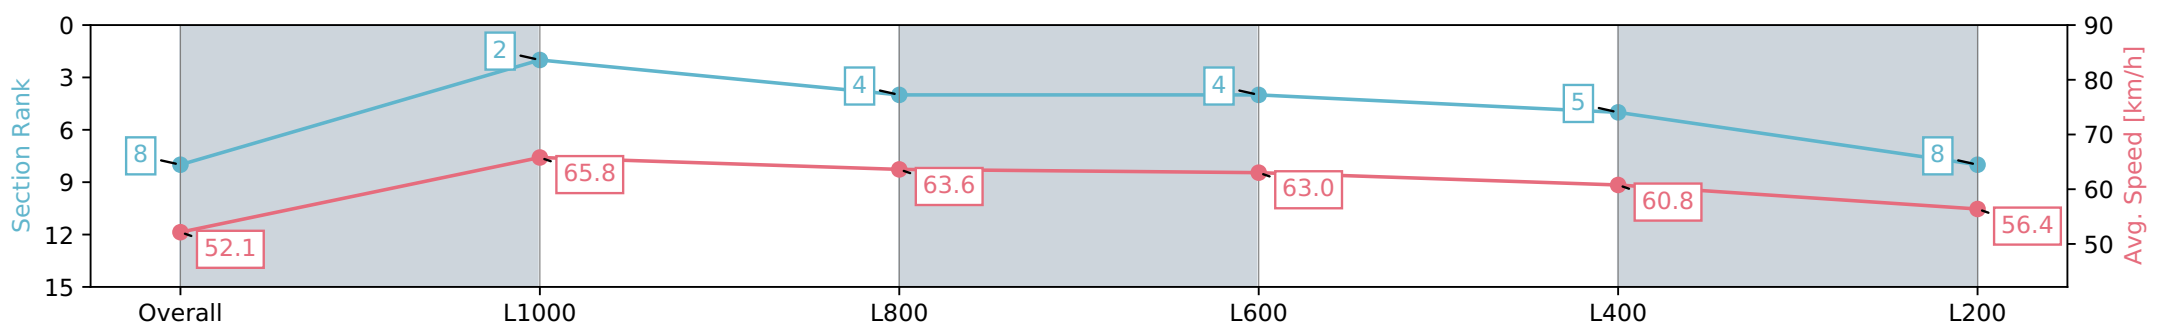

Horse/Jockey Name	STEP FORWARD
Finish Rank	8
Fastest Section Time (Section)	0:10.97 (L1000)
Top Speed [km/h] (Section)	67.0 (L1000)
Race State	Finished

Gawler SA - Professional
Race 2: Holdfast Insurance Brokers Fillies & Mares Maiden Plate - 1200m
28 February 2024 - 2:18PM
Track Rating: Good 4, Weather: Fine, Rail Position: Unknown

Section	Overall	L1000	L800	L600	L400	L200
Section Times	1:12.33 [8] (0:13.85)	0:58.48 [2] (0:10.97)	0:47.51 [4] (0:11.37)	0:36.14 [4] (0:11.47)	0:24.67 [5] (0:11.93)	0:12.74 [8] (0:12.74)
Average Speed [km/h]	52.1	65.8	63.6	63.0	60.8	56.4
Top Speed [km/h]	66.5	67.0	65.2	64.9	62.2	59.2
Avg. Dist. to Rail [m]	4.5	1.2	0.9	1.3	2.7	3.2
Avg. Stride Freq. [Hz]	2.5	2.5	2.4	2.4	2.4	2.3
Avg. Stride Length [m]	6.0	7.4	7.3	7.3	7.2	6.9

Report Created: Wed 28 February 2024 16:24:46 GMT+11 (Note: Timing is based on positional data)

- [ ] Ranking at each section and finish
- -:-:- No data available at this section
- NA No data available