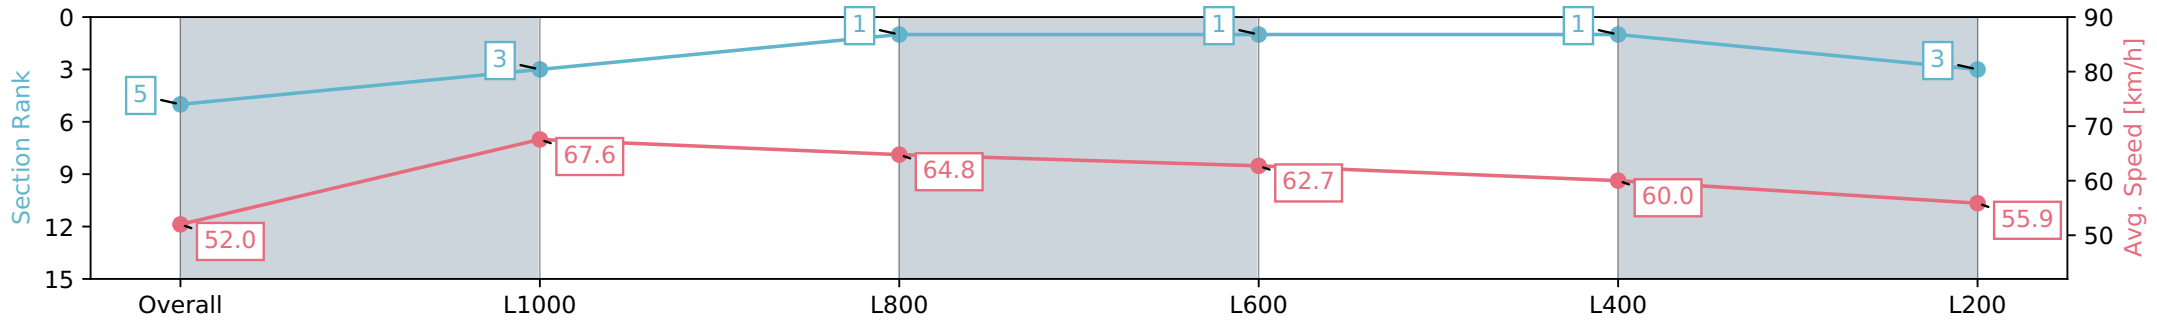

Gawler SA - Professional
 Race 2: Holdfast Insurance Brokers Fillies & Mares Maiden Plate - 1200m
 28 February 2024 - 2:18PM
 Track Rating: Good 4, Weather: Fine, Rail Position: Unknown

Section	Overall	L1000	L800	L600	L400	L200
Section Times	1:12.21 [5] (0:13.88)	0:58.33 [3] (0:10.63)	0:47.70 [1] (0:11.19)	0:36.51 [1] (0:11.56)	0:24.94 [1] (0:12.02)	0:12.92 [3] (0:12.92)
Average Speed [km/h]	52.0	67.6	64.8	62.7	60.0	55.9
Top Speed [km/h]	68.7	69.0	66.3	64.1	62.2	58.3
Avg. Dist. to Rail [m]	3.3	0.2	0.7	1.7	1.6	2.4
Avg. Stride Freq. [Hz]	2.5	2.5	2.4	2.4	2.3	2.3
Avg. Stride Length [m]	6.0	7.6	7.4	7.3	7.1	6.9