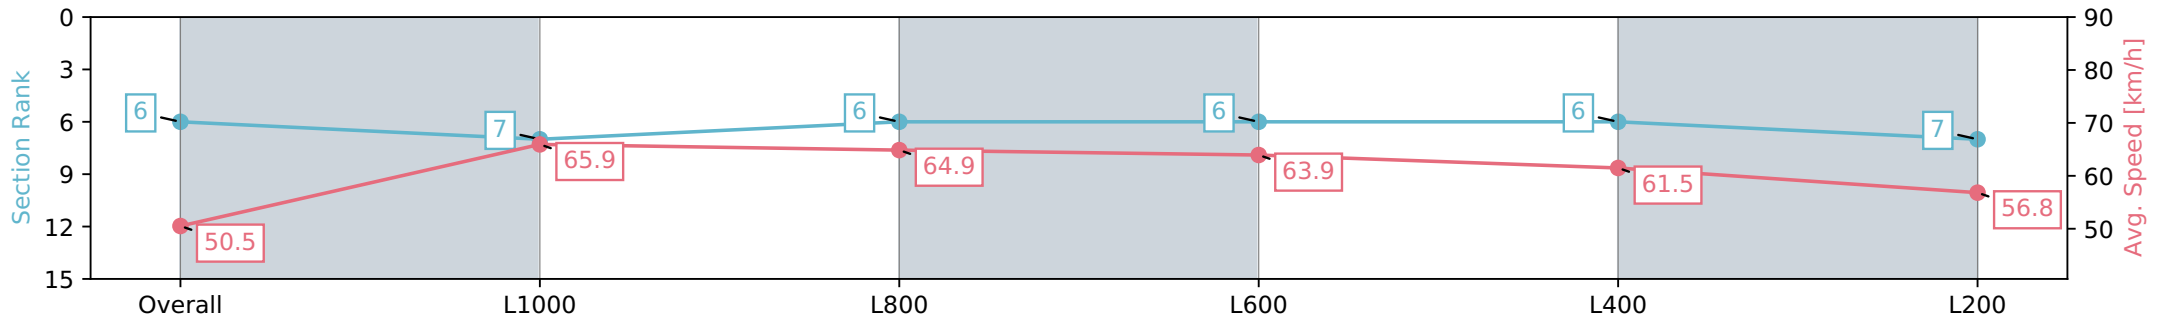

Horse/Jockey Name	RICH LADY
Finish Rank	6
Fastest Section Time (Section)	0:10.89 (L1000)
Top Speed [km/h] (Section)	68.2 (L1000)
Race State	Finished

Gawler SA - Professional
Race 2: Holdfast Insurance Brokers Fillies & Mares Maiden Plate - 1200m
28 February 2024 - 2:18PM
Track Rating: Good 4, Weather: Fine, Rail Position: Unknown

Section	Overall	L1000	L800	L600	L400	L200
Section Times	1:12.23 [6] (0:14.26)	0:57.97 [7] (0:10.89)	0:47.08 [6] (0:11.23)	0:35.85 [6] (0:11.36)	0:24.49 [6] (0:11.82)	0:12.67 [7] (0:12.67)
Average Speed [km/h]	50.5	65.9	64.9	63.9	61.5	56.8
Top Speed [km/h]	66.2	68.2	66.0	67.7	63.1	59.0
Avg. Dist. to Rail [m]	2.2	0.2	1.5	2.8	3.8	5.9
Avg. Stride Freq. [Hz]	2.3	2.4	2.4	2.4	2.4	2.3
Avg. Stride Length [m]	6.2	7.7	7.5	7.4	7.2	6.8

Report Created: Wed 28 February 2024 16:24:39 GMT+11 (Note: Timing is based on positional data)

- [ ] Ranking at each section and finish
- -:-:- No data available at this section
- NA No data available