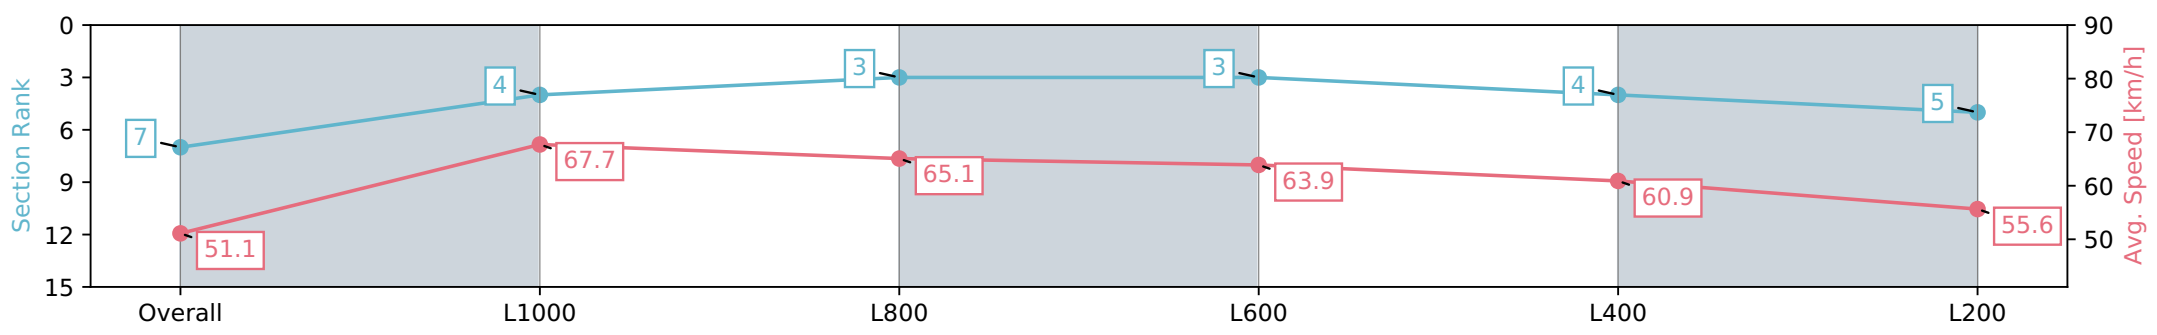

Horse/Jockey Name	POPSTAR PRINCESS
Finish Rank	7
Fastest Section Time (Section)	0:10.70 (L1000)
Top Speed [km/h] (Section)	69.5 (L1000)
Race State	Finished

Gawler SA - Professional
Race 2: Holdfast Insurance Brokers Fillies & Mares Maiden
Plate - 1200m

28 February 2024 - 2:18PM

Track Rating: Good 4, Weather: Fine, Rail Position: Unknown

Section	Overall	L1000	L800	L600	L400	L200
Section Times	1:12.23 [7] (0:14.10)	0:58.13 [4] (0:10.70)	0:47.43 [3] (0:11.25)	0:36.18 [3] (0:11.38)	0:24.80 [4] (0:11.90)	0:12.90 [5] (0:12.90)
Average Speed [km/h]	51.1	67.7	65.1	63.9	60.9	55.6
Top Speed [km/h]	66.1	69.5	66.2	64.9	63.4	58.6
Avg. Dist. to Rail [m]	6.0	1.3	2.4	2.3	3.9	4.9
Avg. Stride Freq. [Hz]	2.4	2.4	2.4	2.4	2.4	2.3
Avg. Stride Length [m]	6.0	7.7	7.4	7.4	7.2	6.7

Report Created: Wed 28 February 2024 16:24:42 GMT+11 (Note: Timing is based on positional data)

- [ ] Ranking at each section and finish
- -:-:- No data available at this section
- NA No data available