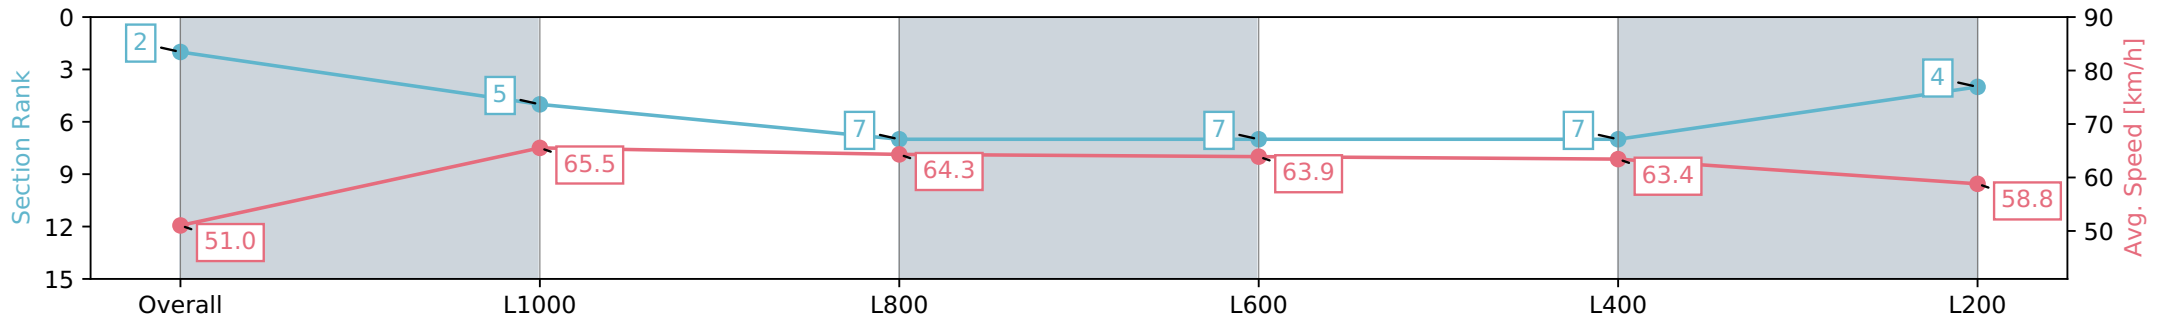

Horse/Jockey Name	HEIDI HEIDI HO
Finish Rank	2
Fastest Section Time (Section)	0:10.99 (L1000)
Top Speed [km/h] (Section)	68.4 (L1000)
Race State	Finished

Gawler SA - Professional
Race 2: Holdfast Insurance Brokers Fillies & Mares Maiden
Plate - 1200m

28 February 2024 - 2:18PM

Track Rating: Good 4, Weather: Fine, Rail Position: Unknown

Section	Overall	L1000	L800	L600	L400	L200
Section Times	1:11.55 [2] (0:14.16)	0:57.39 [5] (0:10.99)	0:46.40 [7] (0:11.39)	0:35.01 [7] (0:11.30)	0:23.71 [7] (0:11.47)	0:12.24 [4] (0:12.24)
Average Speed [km/h]	51.0	65.5	64.3	63.9	63.4	58.8
Top Speed [km/h]	67.8	68.4	65.4	65.5	64.3	62.1
Avg. Dist. to Rail [m]	5.0	1.5	2.2	1.4	4.5	4.3
Avg. Stride Freq. [Hz]	2.5	2.5	2.5	2.5	2.5	2.5
Avg. Stride Length [m]	5.9	7.2	7.2	7.2	6.9	6.5

Report Created: Wed 28 February 2024 16:24:28 GMT+11 (Note: Timing is based on positional data)

- [ ] Ranking at each section and finish
- -:-:- No data available at this section
- NA No data available