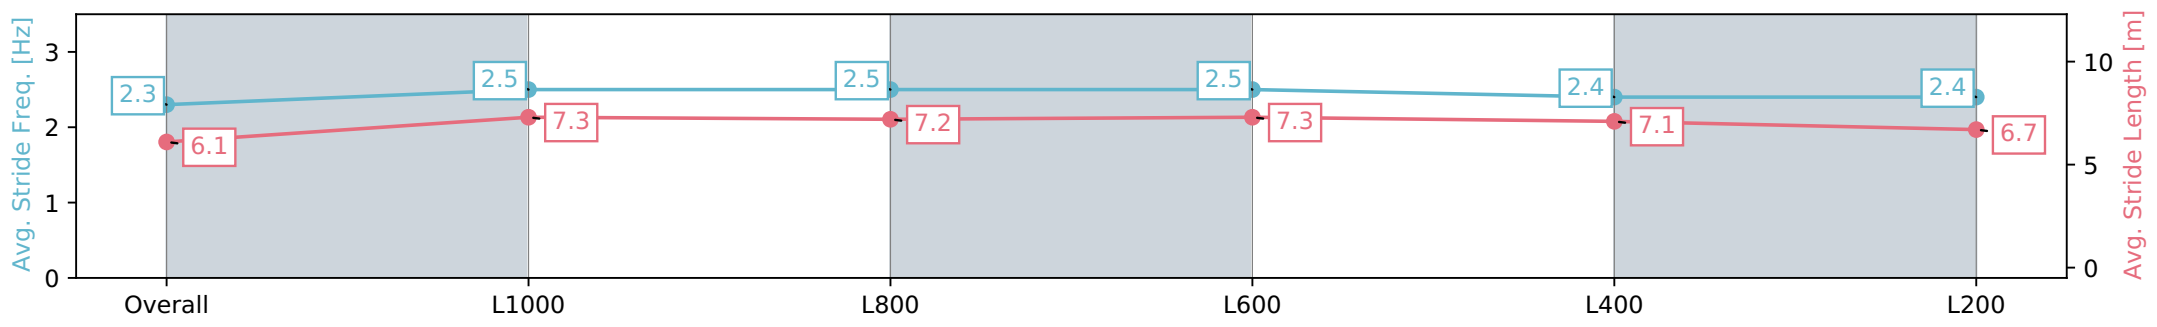

Horse/Jockey Name	AMBER NOOK
Finish Rank	4
Fastest Section Time (Section)	0:11.16 (L1000)
Top Speed [km/h] (Section)	66.3 (L600)
Race State	Finished

Gawler SA - Professional
Race 2: Holdfast Insurance Brokers Fillies & Mares Maiden
Plate - 1200m

28 February 2024 - 2:18PM

Track Rating: Good 4, Weather: Fine, Rail Position: Unknown

Section	Overall	L1000	L800	L600	L400	L200
Section Times	1:11.82 [4] (0:14.33)	0:57.49 [9] (0:11.16)	0:46.33 [9] (0:11.27)	0:35.06 [9] (0:11.23)	0:23.83 [8] (0:11.50)	0:12.33 [6] (0:12.33)
Average Speed [km/h]	50.2	65.0	64.8	64.2	62.9	58.3
Top Speed [km/h]	64.8	65.9	66.3	66.3	64.2	61.1
Avg. Dist. to Rail [m]	9.0	3.8	2.2	0.5	1.9	1.0
Avg. Stride Freq. [Hz]	2.3	2.5	2.5	2.5	2.4	2.4
Avg. Stride Length [m]	6.1	7.3	7.2	7.3	7.1	6.7

- [ ] Ranking at each section and finish
- -:-:- No data available at this section
- NA No data available