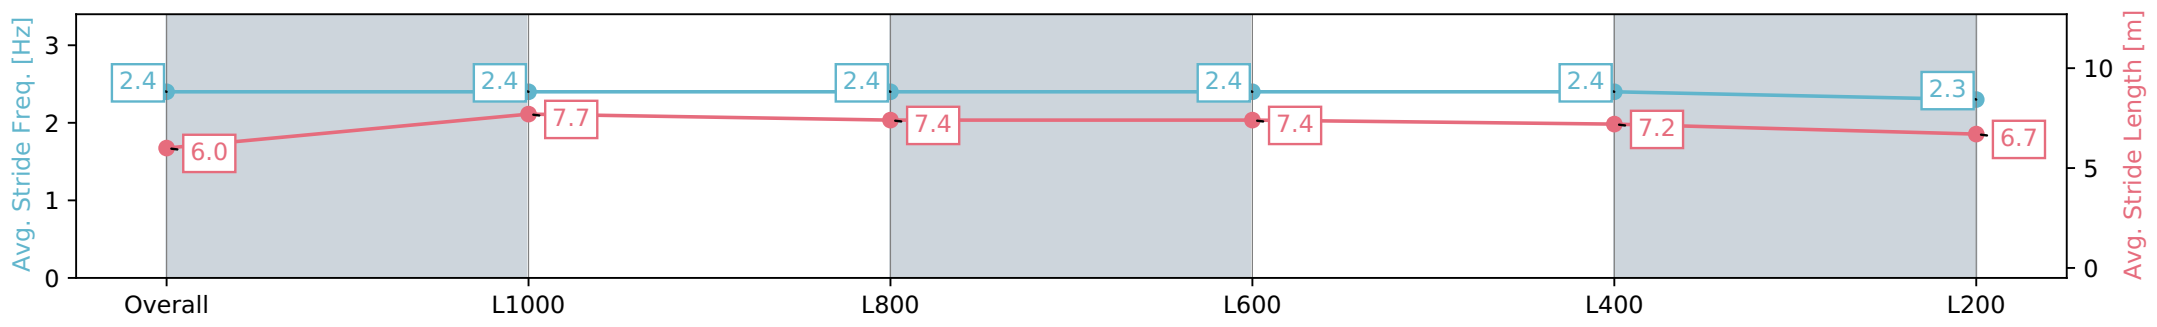

Horse/Jockey Name	POPSTAR PRINCESS
Finish Rank	7
Fastest Section Time (Section)	0:10.70 (L1000)
Top Speed [km/h] (Section)	69.5 (L1000)
Race State	Finished

Gawler SA - Professional
Race 2: Holdfast Insurance Brokers Fillies & Mares Maiden
Plate - 1200m

28 February 2024 - 2:18PM

Track Rating: Good 4, Weather: Fine, Rail Position: Unknown

Section	Overall	L1000	L800	L600	L400	L200
Section Times	1:12.23 [7] (0:14.10)	0:58.13 [4] (0:10.70)	0:47.43 [3] (0:11.25)	0:36.18 [3] (0:11.38)	0:24.80 [4] (0:11.90)	0:12.90 [5] (0:12.90)
Average Speed [km/h]	51.1	67.7	65.1	63.9	60.9	55.6
Top Speed [km/h]	66.1	69.5	66.2	64.9	63.4	58.6
Avg. Dist. to Rail [m]	6.0	1.3	2.4	2.3	3.9	4.9
Avg. Stride Freq. [Hz]	2.4	2.4	2.4	2.4	2.4	2.3
Avg. Stride Length [m]	6.0	7.7	7.4	7.4	7.2	6.7

Report Created: Wed 28 February 2024 16:24:42 GMT+11 (Note: Timing is based on positional data)

- [ ] Ranking at each section and finish
- -:-:- No data available at this section
- NA No data available