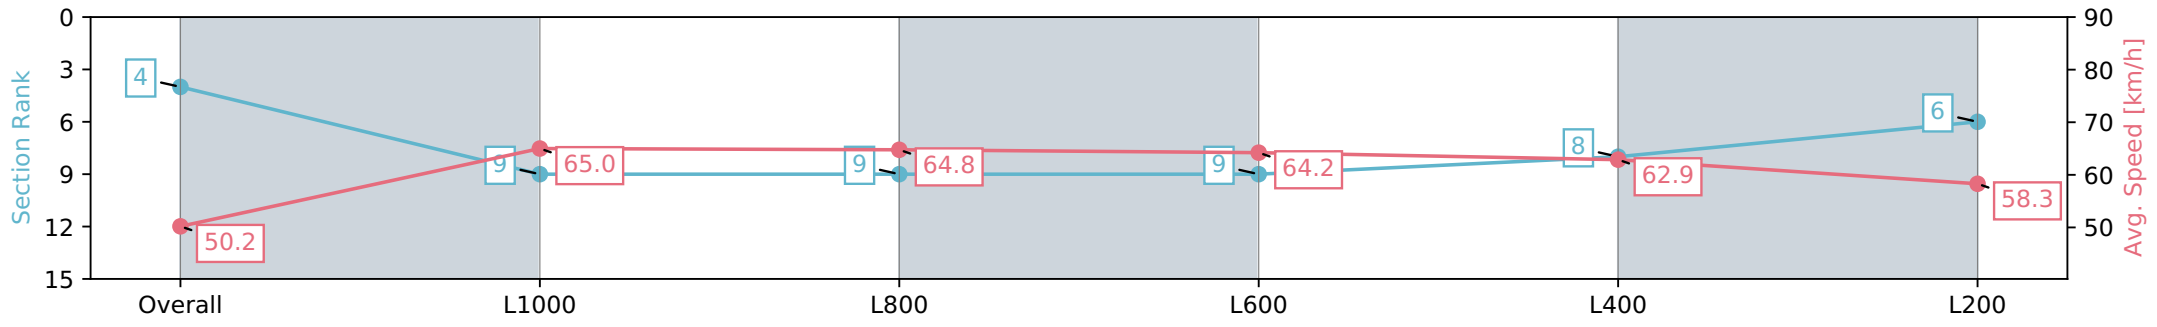

Horse/Jockey Name	AMBER NOOK
Finish Rank	4
Fastest Section Time (Section)	0:11.16 (L1000)
Top Speed [km/h] (Section)	66.3 (L600)
Race State	Finished

Gawler SA - Professional
Race 2: Holdfast Insurance Brokers Fillies & Mares Maiden
Plate - 1200m

28 February 2024 - 2:18PM

Track Rating: Good 4, Weather: Fine, Rail Position: Unknown

Section	Overall	L1000	L800	L600	L400	L200
Section Times	1:11.82 [4] (0:14.33)	0:57.49 [9] (0:11.16)	0:46.33 [9] (0:11.27)	0:35.06 [9] (0:11.23)	0:23.83 [8] (0:11.50)	0:12.33 [6] (0:12.33)
Average Speed [km/h]	50.2	65.0	64.8	64.2	62.9	58.3
Top Speed [km/h]	64.8	65.9	66.3	66.3	64.2	61.1
Avg. Dist. to Rail [m]	9.0	3.8	2.2	0.5	1.9	1.0
Avg. Stride Freq. [Hz]	2.3	2.5	2.5	2.5	2.4	2.4
Avg. Stride Length [m]	6.1	7.3	7.2	7.3	7.1	6.7

- [ ] Ranking at each section and finish
- -:-:- No data available at this section
- NA No data available