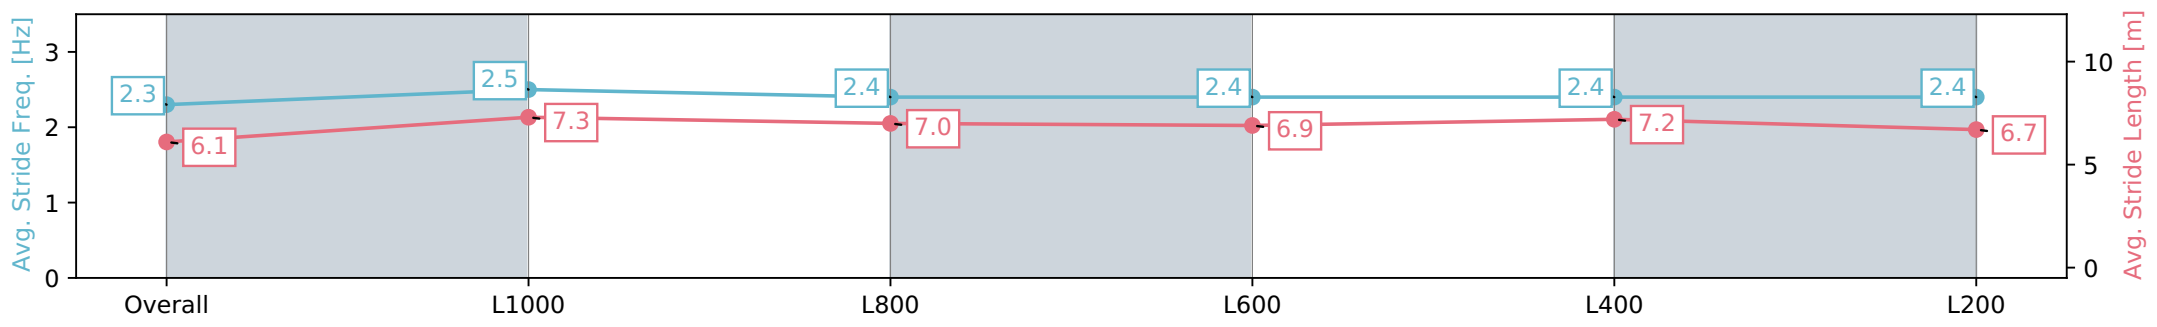

Horse/Jockey Name	KISS AND KABOOM
Finish Rank	10
Fastest Section Time (Section)	0:10.94 (L1000)
Top Speed [km/h] (Section)	66.8 (L1000)
Race State	Finished

Gawler SA - Professional
Race 2: Holdfast Insurance Brokers Fillies & Mares Maiden
Plate - 1200m

28 February 2024 - 2:18PM

Track Rating: Good 4, Weather: Fine, Rail Position: Unknown

Section	Overall	L1000	L800	L600	L400	L200
Section Times	1:12.79 [10] (0:14.59)	0:58.20 [11] (0:10.94)	0:47.26 [11] (0:11.57)	0:35.68 [11] (0:11.49)	0:24.19 [10] (0:11.68)	0:12.51 [10] (0:12.51)
Average Speed [km/h]	49.3	65.8	61.3	62.0	62.0	57.6
Top Speed [km/h]	65.3	66.8	63.3	65.1	63.3	60.5
Avg. Dist. to Rail [m]	1.5	0.8	2.3	1.6	1.6	1.1
Avg. Stride Freq. [Hz]	2.3	2.5	2.4	2.4	2.4	2.4
Avg. Stride Length [m]	6.1	7.3	7.0	6.9	7.2	6.7

Report Created: Wed 28 February 2024 16:24:52 GMT+11 (Note: Timing is based on positional data)

- [ ] Ranking at each section and finish
- -:-:- No data available at this section
- NA No data available