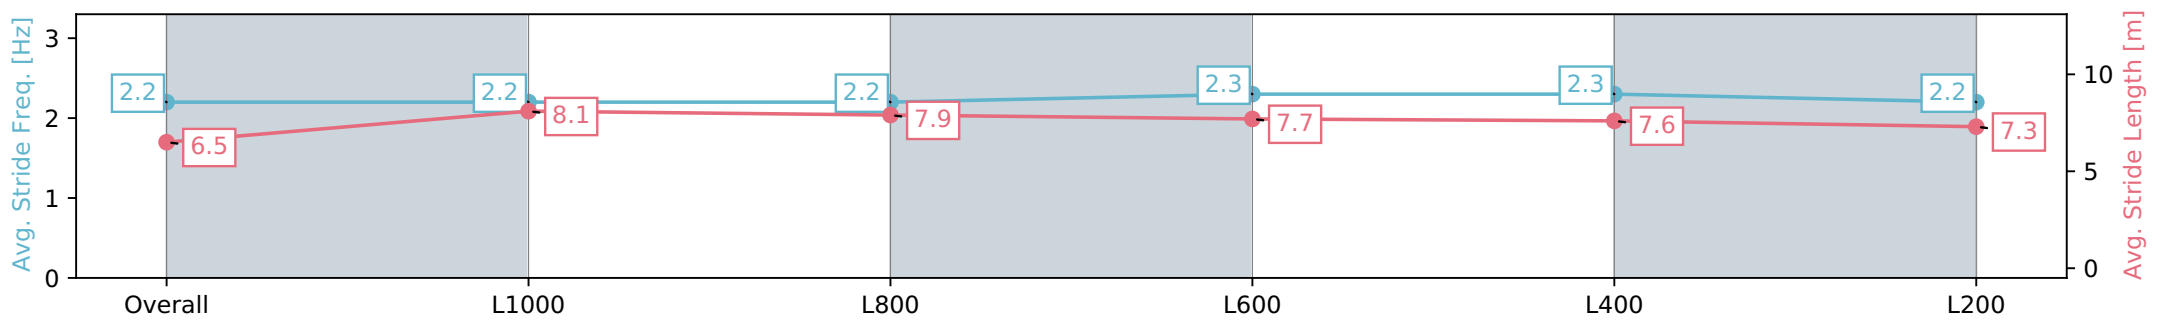

Horse/Jockey Name	CRYSTAL GAZE
Finish Rank	11
Fastest Section Time (Section)	0:11.13 (L1000)
Top Speed [km/h] (Section)	66.9 (L1000)
Race State	Finished

Gawler SA - Professional
Race 2: Holdfast Insurance Brokers Fillies & Mares Maiden Plate - 1200m
28 February 2024 - 2:18PM
Track Rating: Good 4, Weather: Fine, Rail Position: Unknown

Section	Overall	L1000	L800	L600	L400	L200
Section Times	1:12.96 [11] (0:14.60)	0:58.36 [12] (0:11.13)	0:47.23 [12] (0:11.60)	0:35.63 [12] (0:11.41)	0:24.22 [12] (0:11.69)	0:12.53 [12] (0:12.53)
Average Speed [km/h]	49.4	65.2	63.1	63.2	62.0	57.4
Top Speed [km/h]	66.1	66.9	64.2	64.8	63.0	59.8
Avg. Dist. to Rail [m]	8.9	2.8	1.9	1.1	3.6	4.2
Avg. Stride Freq. [Hz]	2.2	2.2	2.2	2.3	2.3	2.2
Avg. Stride Length [m]	6.5	8.1	7.9	7.7	7.6	7.3

Report Created: Wed 28 February 2024 16:24:55 GMT+11 (Note: Timing is based on positional data)

- [ ] Ranking at each section and finish
- -:-:- No data available at this section
- NA No data available