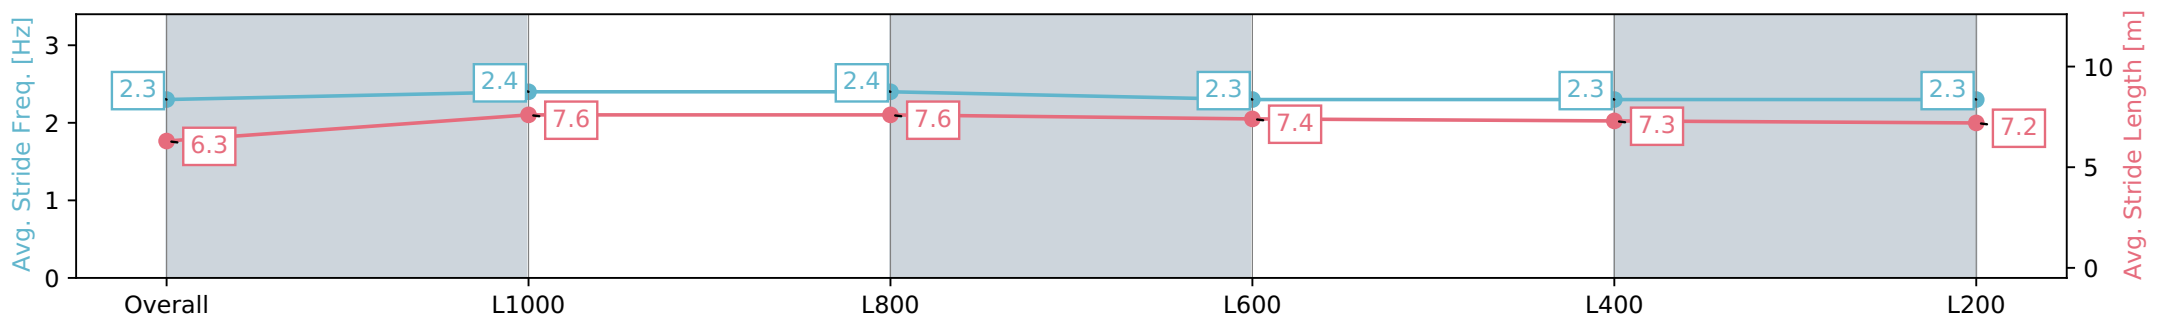

Horse/Jockey Name	SEEKING STARDOM
Finish Rank	9
Fastest Section Time (Section)	0:10.98 (L1000)
Top Speed [km/h] (Section)	66.9 (L1000)
Race State	Finished

Gawler SA - Professional
Race 2: Holdfast Insurance Brokers Fillies & Mares Maiden Plate - 1200m
28 February 2024 - 2:18PM
Track Rating: Good 4, Weather: Fine, Rail Position: Unknown

Section	Overall	L1000	L800	L600	L400	L200
Section Times	1:12.38 [9] (0:14.28)	0:58.10 [8] (0:10.98)	0:47.12 [8] (0:11.49)	0:35.63 [8] (0:11.71)	0:23.92 [9] (0:11.74)	0:12.18 [9] (0:12.18)
Average Speed [km/h]	50.5	66.3	64.2	62.1	61.7	59.3
Top Speed [km/h]	66.0	66.9	65.6	63.5	62.3	60.8
Avg. Dist. to Rail [m]	9.6	4.2	4.0	1.9	4.3	4.4
Avg. Stride Freq. [Hz]	2.3	2.4	2.4	2.3	2.3	2.3
Avg. Stride Length [m]	6.3	7.6	7.6	7.4	7.3	7.2

Report Created: Wed 28 February 2024 16:24:49 GMT+11 (Note: Timing is based on positional data)

- [ ] Ranking at each section and finish
- -:-:- No data available at this section
- NA No data available