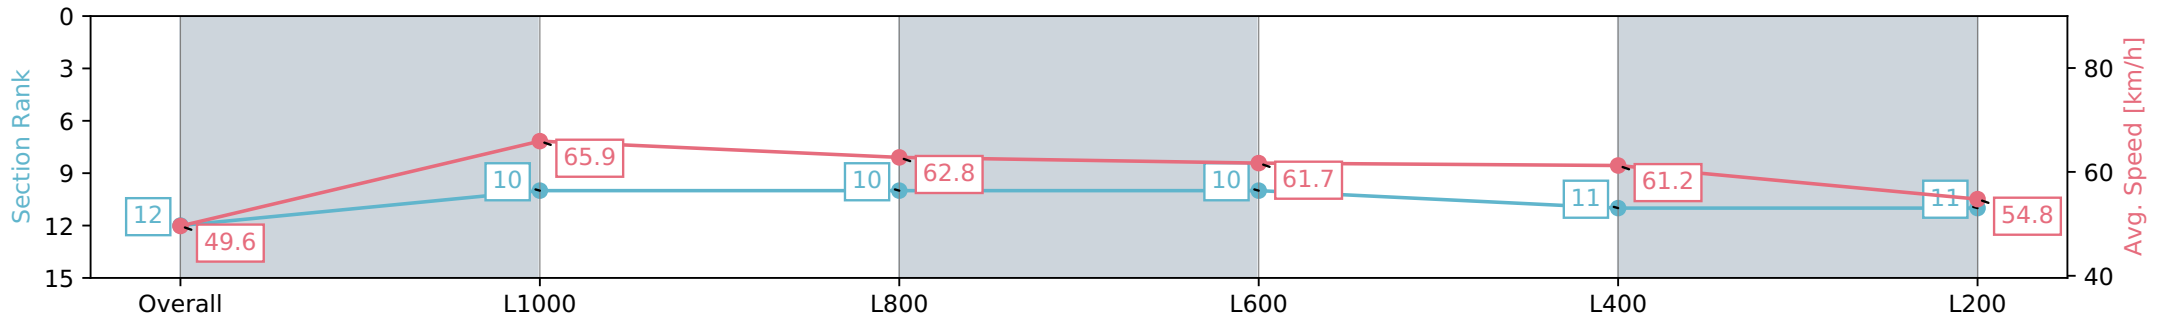

Horse/Jockey Name	SHANA TIME
Finish Rank	12
Fastest Section Time (Section)	0:10.97 (L1000)
Top Speed [km/h] (Section)	67.3 (L1000)
Race State	Finished

Gawler SA - Professional
Race 2: Holdfast Insurance Brokers Fillies & Mares Maiden
Plate - 1200m

28 February 2024 - 2:18PM

Track Rating: Good 4, Weather: Fine, Rail Position: Unknown

Section	Overall	L1000	L800	L600	L400	L200
Section Times	1:13.48 [12] (0:14.52)	0:58.96 [10] (0:10.97)	0:47.99 [10] (0:11.55)	0:36.44 [10] (0:11.57)	0:24.86 [11] (0:11.76)	0:13.10 [11] (0:13.10)
Average Speed [km/h]	49.6	65.9	62.8	61.7	61.2	54.8
Top Speed [km/h]	65.0	67.3	64.9	62.5	62.2	58.4
Avg. Dist. to Rail [m]	3.9	2.0	1.6	1.5	1.2	1.4
Avg. Stride Freq. [Hz]	2.4	2.6	2.6	2.5	2.5	2.3
Avg. Stride Length [m]	5.8	7.0	6.8	6.8	6.8	6.5

Report Created: Wed 28 February 2024 16:24:58 GMT+11 (Note: Timing is based on positional data)

- [ ] Ranking at each section and finish
- -:-:- No data available at this section
- NA No data available