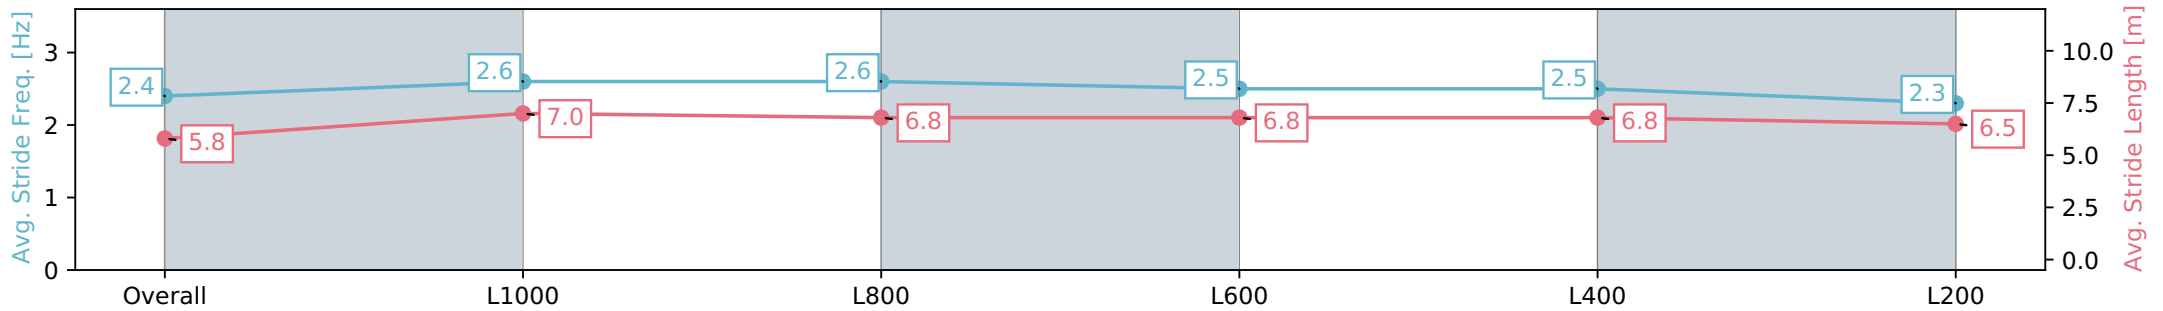

Horse/Jockey Name	SHANA TIME
Finish Rank	12
Fastest Section Time (Section)	0:10.97 (L1000)
Top Speed [km/h] (Section)	67.3 (L1000)
Race State	Finished

Gawler SA - Professional
Race 2: Holdfast Insurance Brokers Fillies & Mares Maiden
Plate - 1200m

28 February 2024 - 2:18PM

Track Rating: Good 4, Weather: Fine, Rail Position: Unknown

Section	Overall	L1000	L800	L600	L400	L200
Section Times	1:13.48 [12] (0:14.52)	0:58.96 [10] (0:10.97)	0:47.99 [10] (0:11.55)	0:36.44 [10] (0:11.57)	0:24.86 [11] (0:11.76)	0:13.10 [11] (0:13.10)
Average Speed [km/h]	49.6	65.9	62.8	61.7	61.2	54.8
Top Speed [km/h]	65.0	67.3	64.9	62.5	62.2	58.4
Avg. Dist. to Rail [m]	3.9	2.0	1.6	1.5	1.2	1.4
Avg. Stride Freq. [Hz]	2.4	2.6	2.6	2.5	2.5	2.3
Avg. Stride Length [m]	5.8	7.0	6.8	6.8	6.8	6.5

Report Created: Wed 28 February 2024 16:24:58 GMT+11 (Note: Timing is based on positional data)

- [ ] Ranking at each section and finish
- -:-:- No data available at this section
- NA No data available