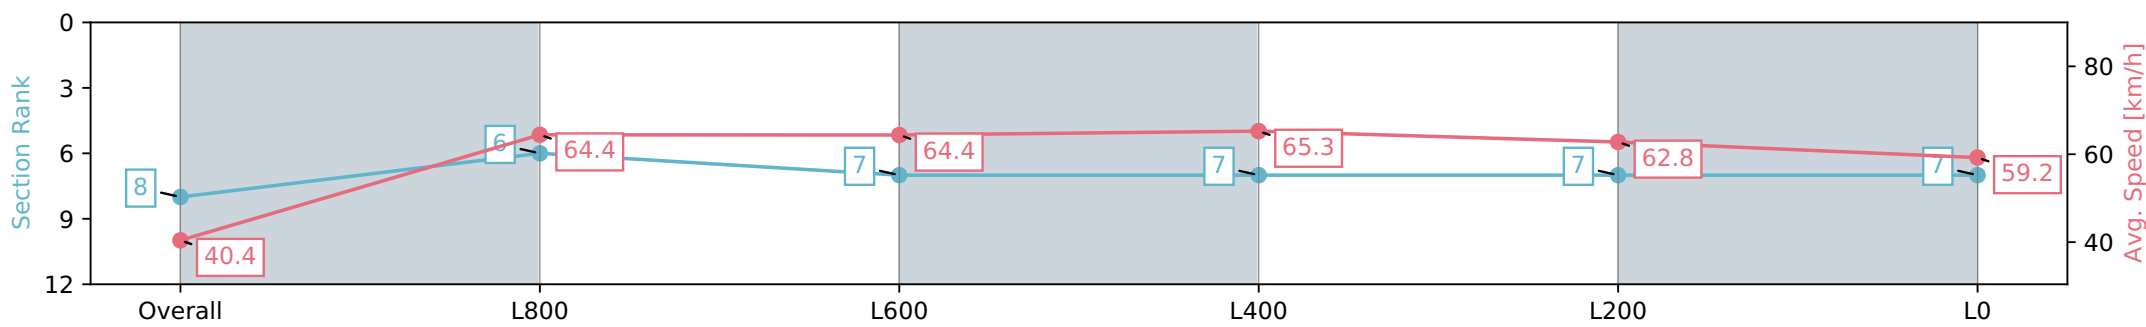

Gawler SA - Professional

Race 6: Sportsbet Bet With Mates Class One Handicap - 1100m

14 February 2024 - 4:35PM

Track Rating: Good 4, Weather: Fine, Rail Position: +7m
800m-400m, +5m Remainder

| Section | Overall | L1000 | L800 | L600 | L400 | L200 | L200 |
|------------------------|--------------------------|--------------------------|--------------------------|--------------------------|--------------------------|--------------------------|--------------------------|
| Section Times | 1:06.41 [8] (0:08.90) | 0:57.51 [6] (0:11.25) | 0:46.26 [7] (0:11.34) | 0:34.92 [7] (0:11.16) | 0:23.76 [7] (0:11.61) | 0:12.15 [7] (0:12.15) | 0:12.15 [7] (0:12.15) |
| Average Speed [km/h] | 40.4 | 64.4 | 64.4 | 65.3 | 62.8 | 59.2 | |
| Top Speed [km/h] | 60.8 | 65.3 | 66.6 | 66.6 | 64.6 | 61.7 | |
| Avg. Dist. to Rail [m] | 8.0 | 2.6 | 2.1 | 2.1 | 6.8 | 8.3 | |
| Avg. Stride Freq. [Hz] | 2.2 | 2.4 | 2.4 | 2.4 | 2.5 | 2.4 | |
| Avg. Stride Length [m] | 5.2 | 7.5 | 7.3 | 7.4 | 7.1 | 6.8 | |