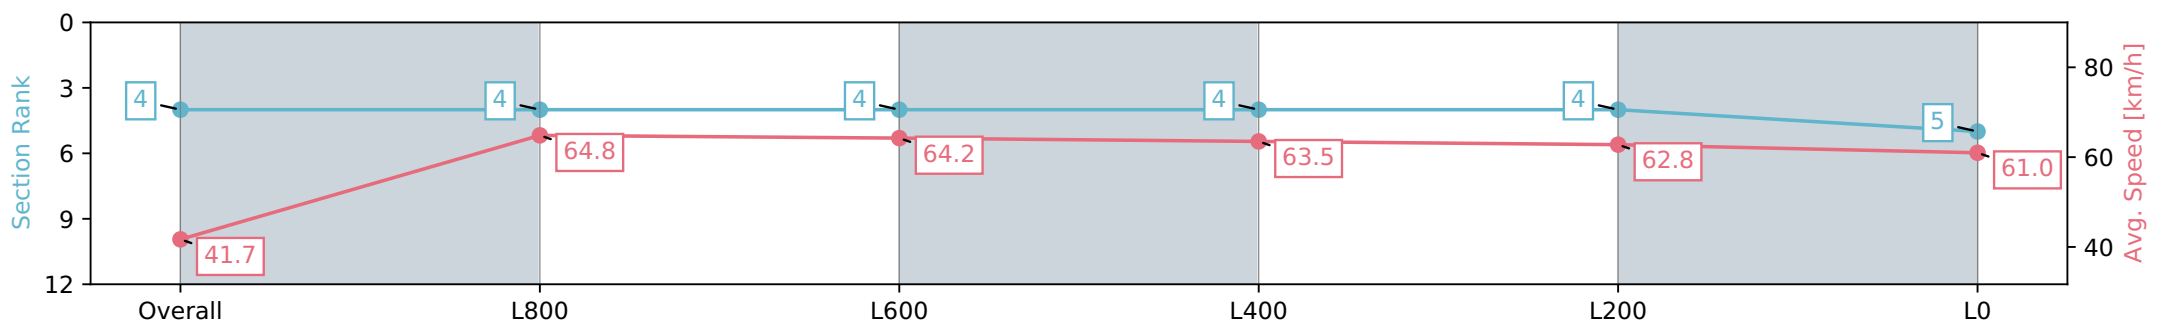

Horse/Jockey Name	FREE BEER
Finish Rank	4
Fastest Section Time (Section)	0:08.68 (Overall)
Top Speed [km/h] (Section)	65.8 (L600)
Race State	Finished

Gawler SA - Professional
Race 6: Sportsbet Bet With Mates Class One Handicap - 1100m

14 February 2024 - 4:35PM

Track Rating: Good 4, Weather: Fine, Rail Position: +7m
800m-400m, +5m Remainder

Section	Overall	L1000	L800	L600	L400	L200
Section Times	1:05.71 [4] (0:08.68)	0:57.03 [4] (0:11.08)	0:45.95 [4] (0:11.16)	0:34.79 [4] (0:11.41)	0:23.38 [4] (0:11.56)	0:11.81 [5] (0:11.81)
Average Speed [km/h]	41.7	64.8	64.2	63.5	62.8	61.0
Top Speed [km/h]	63.9	65.1	65.6	65.8	63.6	62.3
Avg. Dist. to Rail [m]	1.0	0.6	0.5	1.9	3.3	5.1
Avg. Stride Freq. [Hz]	2.3	2.5	2.5	2.4	2.4	2.4
Avg. Stride Length [m]	5.2	7.1	7.1	7.2	7.2	6.9

- [ ] Ranking at each section and finish
- -:-:- No data available at this section
- NA No data available