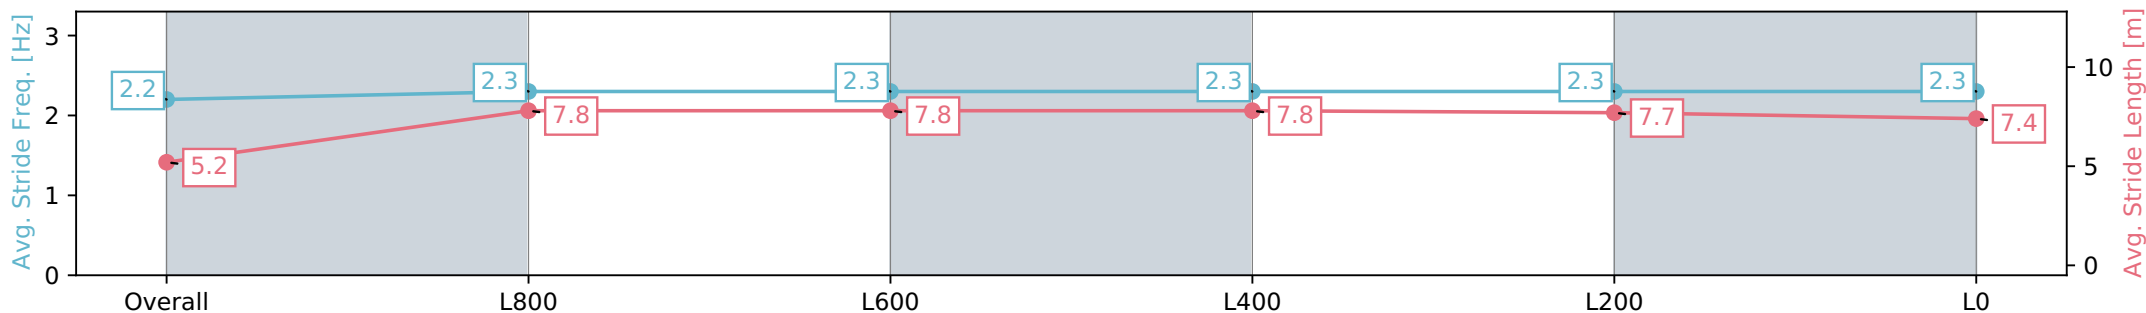

Horse/Jockey Name	WALLY WEST
Finish Rank	3
Fastest Section Time (Section)	0:09.02 (Overall)
Top Speed [km/h] (Section)	67.3 (L800)
Race State	Finished

Gawler SA - Professional
Race 6: Sportsbet Bet With Mates Class One Handicap - 1100m

14 February 2024 - 4:35PM

Track Rating: Good 4, Weather: Fine, Rail Position: +7m
800m-400m, +5m Remainder

Section	Overall	L1000	L800	L600	L400	L200
Section Times	1:05.55 [3] (0:09.02)	0:56.53 [8] (0:11.09)	0:45.44 [6] (0:10.93)	0:34.51 [5] (0:11.39)	0:23.12 [6] (0:11.43)	0:11.69 [4] (0:11.69)
Average Speed [km/h]	39.9	65.0	65.5	64.0	63.8	61.4
Top Speed [km/h]	61.5	66.2	67.3	65.9	65.3	64.0
Avg. Dist. to Rail [m]	5.1	0.6	0.5	2.6	6.2	8.2
Avg. Stride Freq. [Hz]	2.2	2.3	2.3	2.3	2.3	2.3
Avg. Stride Length [m]	5.2	7.8	7.8	7.8	7.7	7.4

- [ ] Ranking at each section and finish
- -:-:- No data available at this section
- NA No data available