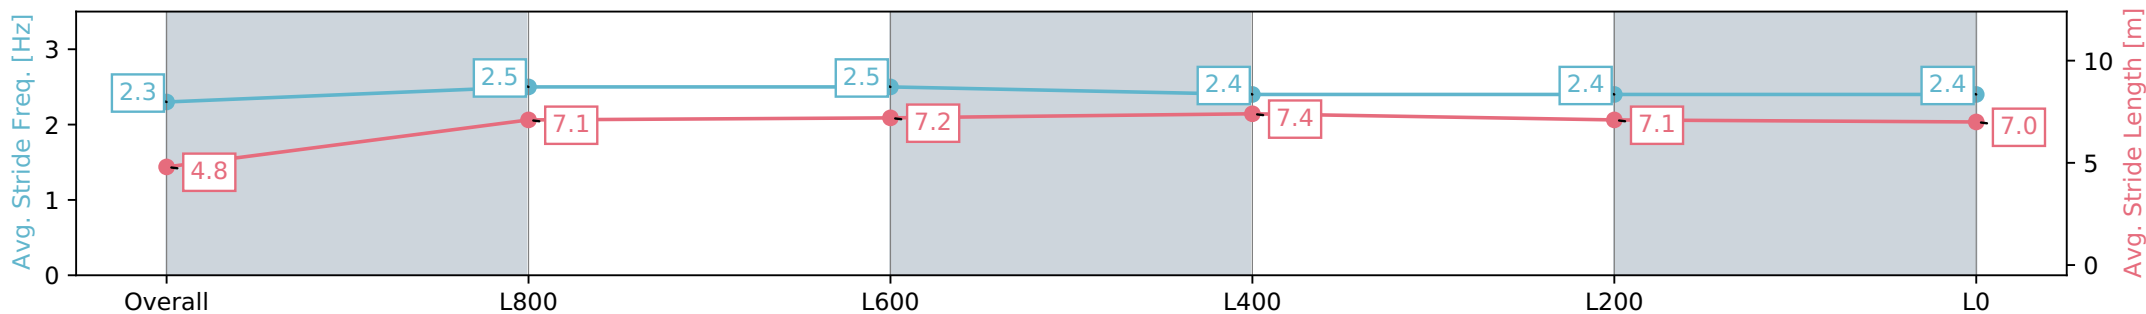

Horse/Jockey Name	MULHALL
Finish Rank	7
Fastest Section Time (Section)	0:09.24 (Overall)
Top Speed [km/h] (Section)	66.8 (L600)
Race State	Finished

Gawler SA - Professional
Race 6: Sportsbet Bet With Mates Class One Handicap - 1100m

14 February 2024 - 4:35PM

Track Rating: Good 4, Weather: Fine, Rail Position: +7m
800m-400m, +5m Remainder

Section	Overall	L1000	L800	L600	L400	L200
Section Times	1:06.40 [7] (0:09.24)	0:57.16 [9] (0:11.31)	0:45.85 [9] (0:11.18)	0:34.67 [8] (0:10.98)	0:23.69 [8] (0:11.55)	0:12.14 [8] (0:12.14)
Average Speed [km/h]	39.1	63.6	63.9	65.1	62.1	59.3
Top Speed [km/h]	63.1	65.7	66.0	66.8	63.6	62.6
Avg. Dist. to Rail [m]	4.6	0.5	1.7	1.8	0.5	0.5
Avg. Stride Freq. [Hz]	2.3	2.5	2.5	2.4	2.4	2.4
Avg. Stride Length [m]	4.8	7.1	7.2	7.4	7.1	7.0

- [ ] Ranking at each section and finish
- -:-:- No data available at this section
- NA No data available