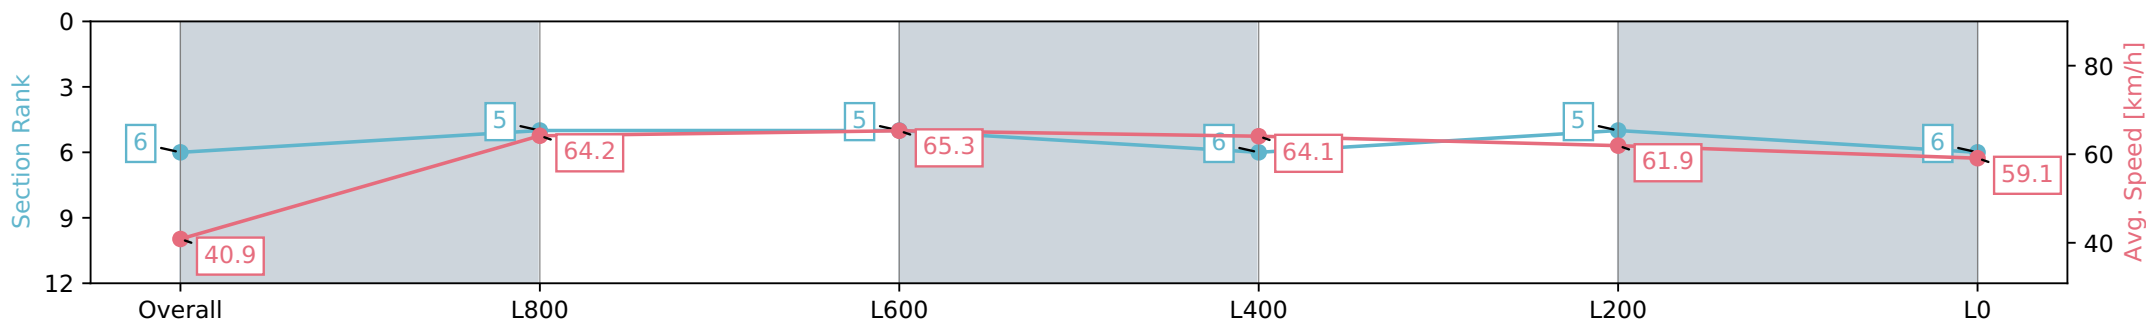

Gawler SA - Professional

Race 6: Sportsbet Bet With Mates Class One Handicap - 1100m

14 February 2024 - 4:35PM

Track Rating: Good 4, Weather: Fine, Rail Position: +7m
800m-400m, +5m Remainder

| Section | Overall | L1000 | L800 | L600 | L400 | L200 | L200 |
|------------------------|--------------------------|--------------------------|--------------------------|--------------------------|--------------------------|--------------------------|--------------------------|
| Section Times | 1:06.38 [6] (0:08.80) | 0:57.58 [5] (0:11.25) | 0:46.33 [5] (0:11.03) | 0:35.30 [6] (0:11.33) | 0:23.97 [5] (0:11.78) | 0:12.19 [6] (0:12.19) | 0:12.19 [6] (0:12.19) |
| Average Speed [km/h] | 40.9 | 64.2 | 65.3 | 64.1 | 61.9 | 59.1 | 59.1 |
| Top Speed [km/h] | 62.4 | 65.6 | 66.8 | 66.8 | 62.8 | 61.4 | 61.4 |
| Avg. Dist. to Rail [m] | 4.5 | 1.7 | 0.4 | 2.9 | 5.7 | 6.3 | 6.3 |
| Avg. Stride Freq. [Hz] | 2.3 | 2.6 | 2.7 | 2.6 | 2.6 | 2.6 | 2.6 |
| Avg. Stride Length [m] | 4.9 | 6.9 | 6.8 | 6.8 | 6.6 | 6.4 | 6.4 |

- [] Ranking at each section and finish
- :-:- No data available at this section
- NA No data available

| | |
|--------------------------------|-------------------|
| Horse/Jockey Name | MULHALL |
| Finish Rank | 7 |
| Fastest Section Time (Section) | 0:09.24 (Overall) |
| Top Speed [km/h] (Section) | 66.8 (L600) |
| Race State | Finished |