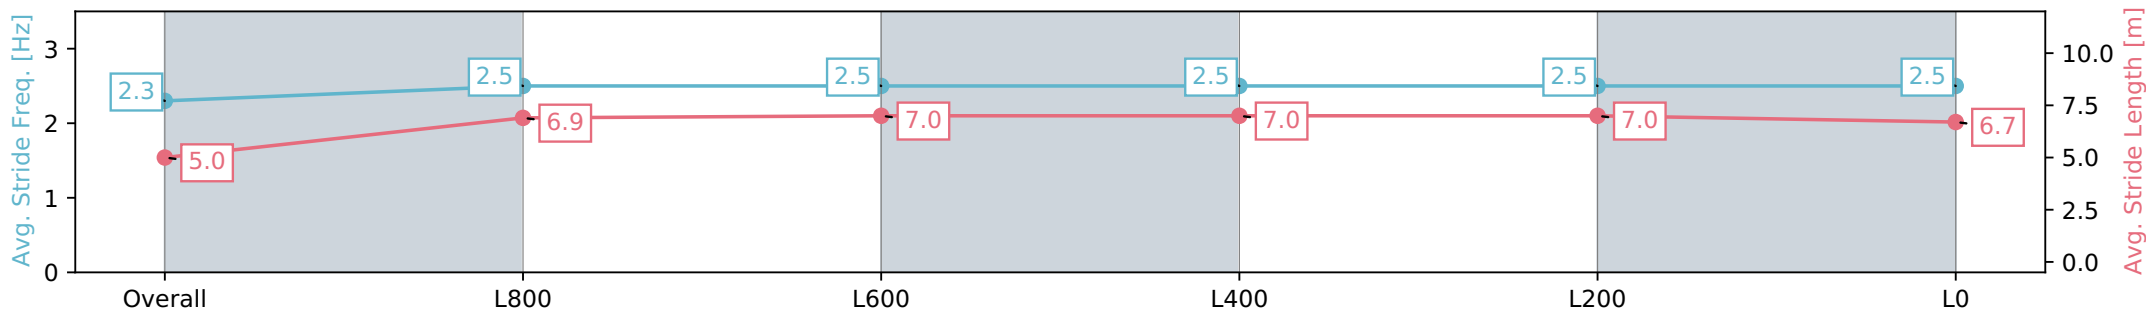

Gawler SA - Professional

Race 6: Sportsbet Bet With Mates Class One Handicap - 1100m

14 February 2024 - 4:35PM

Track Rating: Good 4, Weather: Fine, Rail Position: +7m
800m-400m, +5m Remainder

| Section | Overall | L1000 | L800 | L600 | L400 | L200 | L200 |
|------------------------|--------------------------|--------------------------|--------------------------|--------------------------|--------------------------|--------------------------|--------------------------|
| Section Times | 1:06.41 [9] (0:08.97) | 0:57.44 [7] (0:11.49) | 0:45.95 [8] (0:11.37) | 0:34.58 [9] (0:11.39) | 0:23.19 [9] (0:11.51) | 0:11.68 [9] (0:11.68) | 0:11.68 [9] (0:11.68) |
| Average Speed [km/h] | 40.2 | 63.1 | 63.3 | 63.7 | 63.2 | 63.2 | 61.8 |
| Top Speed [km/h] | 59.9 | 65.2 | 65.6 | 65.5 | 64.1 | 64.1 | 63.4 |
| Avg. Dist. to Rail [m] | 7.1 | 3.7 | 0.4 | 1.7 | 5.7 | 5.7 | 8.9 |
| Avg. Stride Freq. [Hz] | 2.3 | 2.5 | 2.5 | 2.5 | 2.5 | 2.5 | 2.5 |
| Avg. Stride Length [m] | 5.0 | 6.9 | 7.0 | 7.0 | 7.0 | 7.0 | 6.7 |