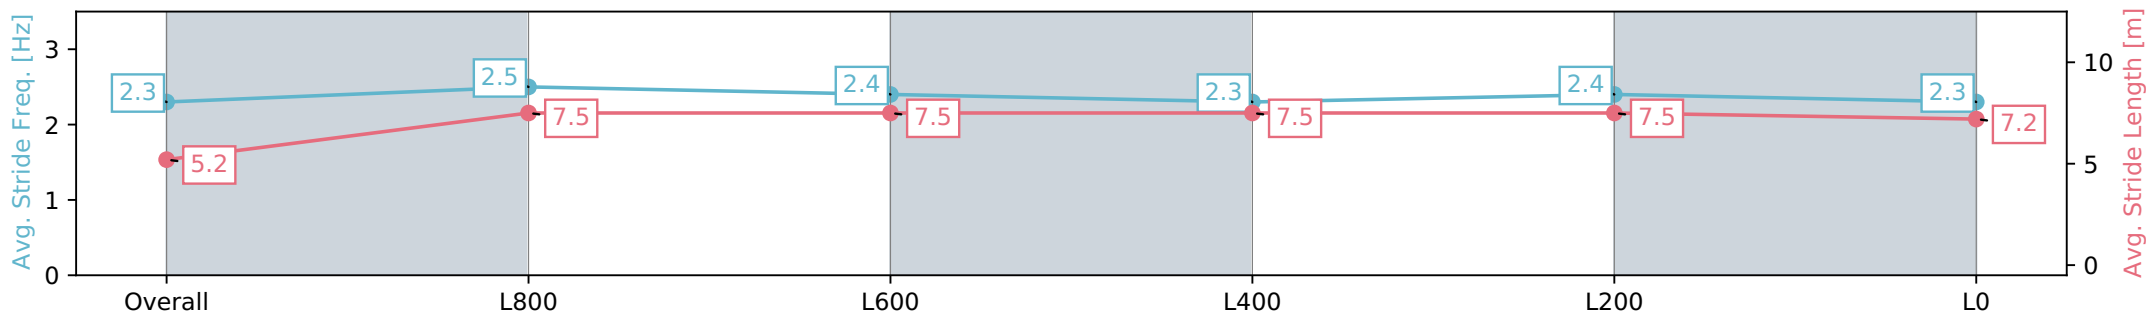

Horse/Jockey Name	MISS SUBTLY
Finish Rank	1
Fastest Section Time (Section)	0:08.54 (Overall)
Top Speed [km/h] (Section)	67.4 (L1000)
Race State	Finished

Gawler SA - Professional
Race 6: Sportsbet Bet With Mates Class One Handicap - 1100m

14 February 2024 - 4:35PM

Track Rating: Good 4, Weather: Fine, Rail Position: +7m
800m-400m, +5m Remainder

Section	Overall	L1000	L800	L600	L400	L200	L200
Section Times	1:05.39 [1] (0:08.54)	0:56.85 [3] (0:10.88)	0:45.97 [2] (0:11.10)	0:34.87 [1] (0:11.53)	0:23.34 [1] (0:11.42)	0:11.92 [1] (0:11.92)	0:11.92 [1] (0:11.92)
Average Speed [km/h]	41.9	66.7	65.1	62.8	63.6	60.4	60.4
Top Speed [km/h]	64.0	67.4	66.3	63.7	64.3	62.7	62.7
Avg. Dist. to Rail [m]	3.8	2.4	0.7	1.9	3.1	3.5	3.5
Avg. Stride Freq. [Hz]	2.3	2.5	2.4	2.3	2.4	2.3	2.3
Avg. Stride Length [m]	5.2	7.5	7.5	7.5	7.5	7.5	7.2

- [ ] Ranking at each section and finish
- -:-:- No data available at this section
- NA No data available