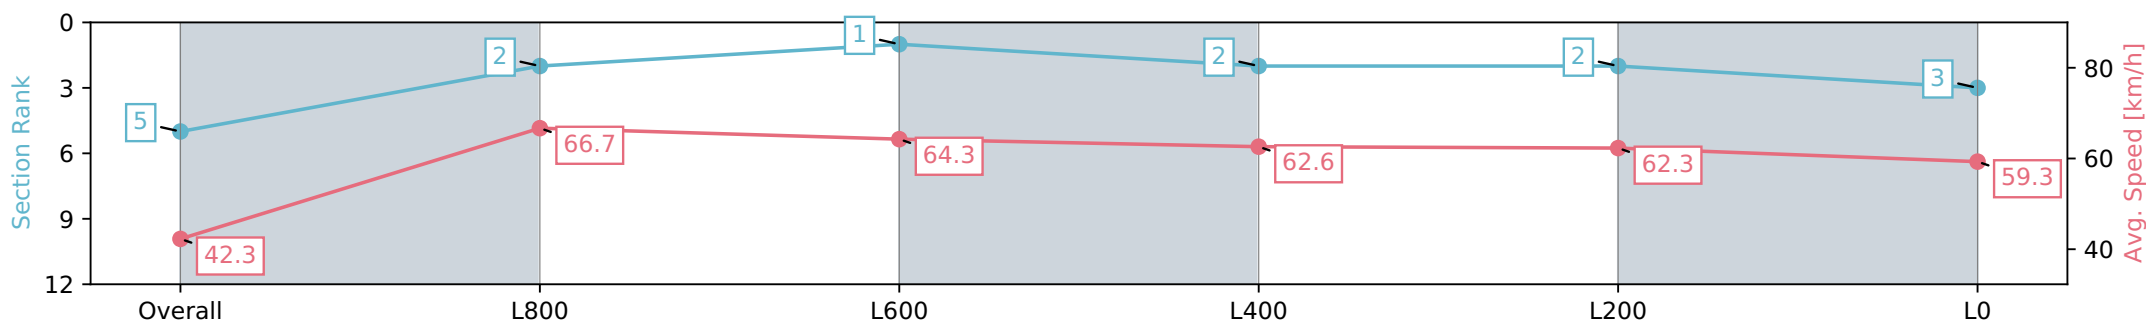

Gawler SA - Professional
 Race 6: Sportsbet Bet With Mates Class One Handicap - 1100m

14 February 2024 - 4:35PM

Track Rating: Good 4, Weather: Fine, Rail Position: +7m
 800m-400m, +5m Remainder

| Section | Overall | L1000 | L800 | L600 | L400 | L200 | L200 |
|------------------------|--------------------------|--------------------------|--------------------------|--------------------------|--------------------------|--------------------------|--------------------------|
| Section Times | 1:05.79 [5] (0:08.52) | 0:57.27 [2] (0:10.84) | 0:46.43 [1] (0:11.18) | 0:35.25 [2] (0:11.51) | 0:23.74 [2] (0:11.60) | 0:12.14 [3] (0:12.14) | 0:12.14 [3] (0:12.14) |
| Average Speed [km/h] | 42.3 | 66.7 | 64.3 | 62.6 | 62.3 | 59.3 | 59.3 |
| Top Speed [km/h] | 63.5 | 68.8 | 66.9 | 63.7 | 63.1 | 62.1 | 62.1 |
| Avg. Dist. to Rail [m] | 2.4 | 1.2 | 0.7 | 0.8 | 1.2 | 1.4 | 1.4 |
| Avg. Stride Freq. [Hz] | 2.4 | 2.5 | 2.5 | 2.4 | 2.4 | 2.4 | 2.4 |
| Avg. Stride Length [m] | 5.0 | 7.2 | 7.1 | 7.1 | 7.1 | 7.0 | 7.0 |