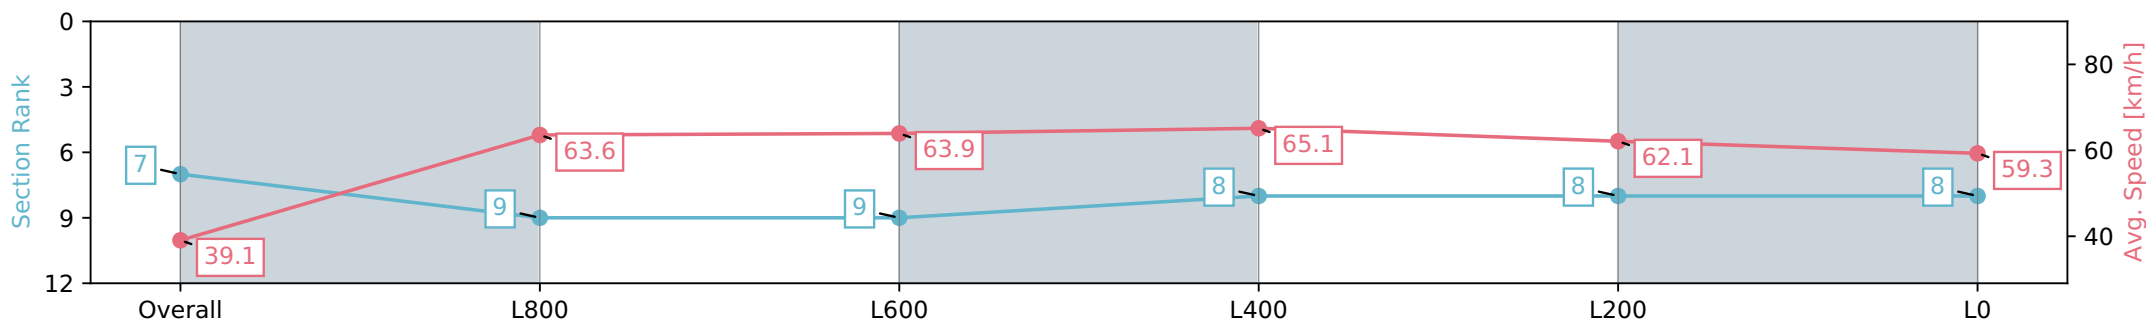

Horse/Jockey Name	MULHALL
Finish Rank	7
Fastest Section Time (Section)	0:09.24 (Overall)
Top Speed [km/h] (Section)	66.8 (L600)
Race State	Finished

Gawler SA - Professional
Race 6: Sportsbet Bet With Mates Class One Handicap - 1100m

14 February 2024 - 4:35PM

Track Rating: Good 4, Weather: Fine, Rail Position: +7m
800m-400m, +5m Remainder

Section	Overall	L1000	L800	L600	L400	L200
Section Times	1:06.40 [7] (0:09.24)	0:57.16 [9] (0:11.31)	0:45.85 [9] (0:11.18)	0:34.67 [8] (0:10.98)	0:23.69 [8] (0:11.55)	0:12.14 [8] (0:12.14)
Average Speed [km/h]	39.1	63.6	63.9	65.1	62.1	59.3
Top Speed [km/h]	63.1	65.7	66.0	66.8	63.6	62.6
Avg. Dist. to Rail [m]	4.6	0.5	1.7	1.8	0.5	0.5
Avg. Stride Freq. [Hz]	2.3	2.5	2.5	2.4	2.4	2.4
Avg. Stride Length [m]	4.8	7.1	7.2	7.4	7.1	7.0

- [ ] Ranking at each section and finish
- -:-:- No data available at this section
- NA No data available