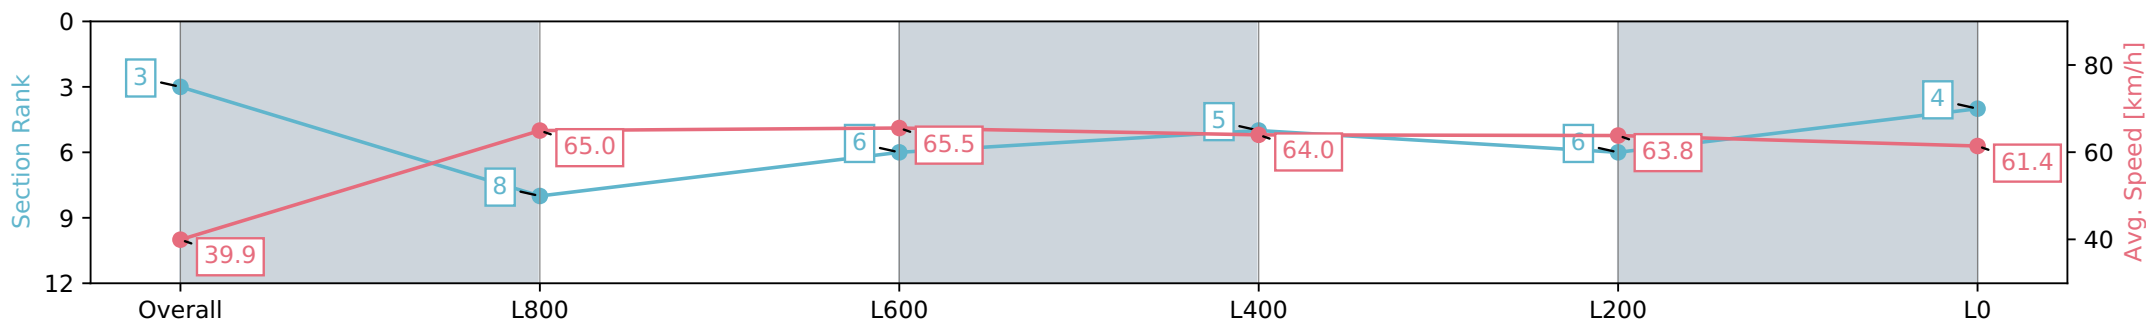

Horse/Jockey Name	WALLY WEST
Finish Rank	3
Fastest Section Time (Section)	0:09.02 (Overall)
Top Speed [km/h] (Section)	67.3 (L800)
Race State	Finished

Gawler SA - Professional
Race 6: Sportsbet Bet With Mates Class One Handicap - 1100m

14 February 2024 - 4:35PM

Track Rating: Good 4, Weather: Fine, Rail Position: +7m
800m-400m, +5m Remainder

Section	Overall	L1000	L800	L600	L400	L200
Section Times	1:05.55 [3] (0:09.02)	0:56.53 [8] (0:11.09)	0:45.44 [6] (0:10.93)	0:34.51 [5] (0:11.39)	0:23.12 [6] (0:11.43)	0:11.69 [4] (0:11.69)
Average Speed [km/h]	39.9	65.0	65.5	64.0	63.8	61.4
Top Speed [km/h]	61.5	66.2	67.3	65.9	65.3	64.0
Avg. Dist. to Rail [m]	5.1	0.6	0.5	2.6	6.2	8.2
Avg. Stride Freq. [Hz]	2.2	2.3	2.3	2.3	2.3	2.3
Avg. Stride Length [m]	5.2	7.8	7.8	7.8	7.7	7.4

- [ ] Ranking at each section and finish
- -:-:- No data available at this section
- NA No data available