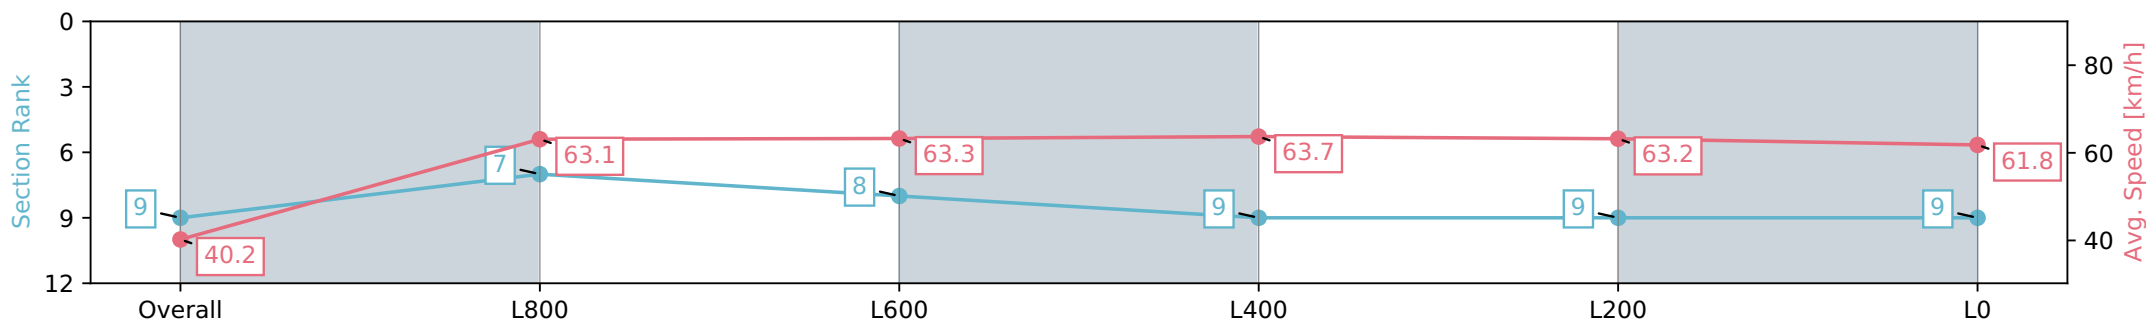

Gawler SA - Professional

Race 6: Sportsbet Bet With Mates Class One Handicap - 1100m

14 February 2024 - 4:35PM

Track Rating: Good 4, Weather: Fine, Rail Position: +7m
800m-400m, +5m Remainder

| Section | Overall | L1000 | L800 | L600 | L400 | L200 | L200 |
|------------------------|--------------------------|--------------------------|--------------------------|--------------------------|--------------------------|--------------------------|--------------------------|
| Section Times | 1:06.41 [9] (0:08.97) | 0:57.44 [7] (0:11.49) | 0:45.95 [8] (0:11.37) | 0:34.58 [9] (0:11.39) | 0:23.19 [9] (0:11.51) | 0:11.68 [9] (0:11.68) | 0:11.68 [9] (0:11.68) |
| Average Speed [km/h] | 40.2 | 63.1 | 63.3 | 63.7 | 63.2 | 63.2 | 61.8 |
| Top Speed [km/h] | 59.9 | 65.2 | 65.6 | 65.5 | 64.1 | 64.1 | 63.4 |
| Avg. Dist. to Rail [m] | 7.1 | 3.7 | 0.4 | 1.7 | 5.7 | 5.7 | 8.9 |
| Avg. Stride Freq. [Hz] | 2.3 | 2.5 | 2.5 | 2.5 | 2.5 | 2.5 | 2.5 |
| Avg. Stride Length [m] | 5.0 | 6.9 | 7.0 | 7.0 | 7.0 | 7.0 | 6.7 |