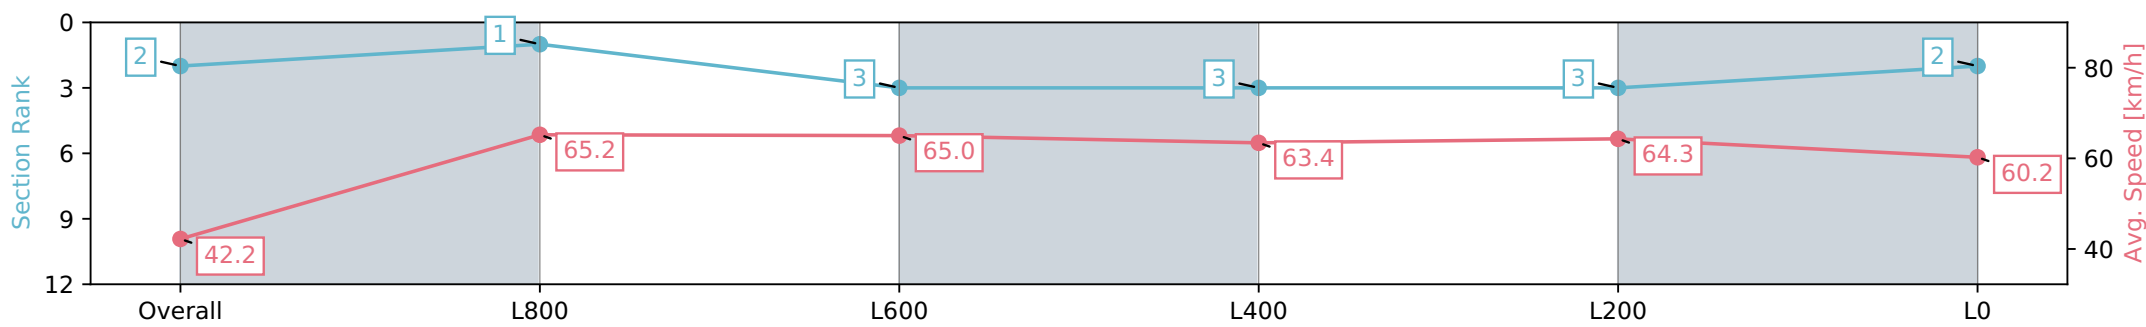

Gawler SA - Professional

Race 6: Sportsbet Bet With Mates Class One Handicap - 1100m

14 February 2024 - 4:35PM

Track Rating: Good 4, Weather: Fine, Rail Position: +7m
800m-400m, +5m Remainder

| Section | Overall | L1000 | L800 | L600 | L400 | L200 | L200 |
|------------------------|--------------------------|--------------------------|--------------------------|--------------------------|--------------------------|--------------------------|--------------------------|
| Section Times | 1:05.51 [2] (0:08.50) | 0:57.01 [1] (0:11.11) | 0:45.90 [3] (0:11.22) | 0:34.68 [3] (0:11.44) | 0:23.24 [3] (0:11.31) | 0:11.93 [2] (0:11.93) | 0:11.93 [2] (0:11.93) |
| Average Speed [km/h] | 42.2 | 65.2 | 65.0 | 63.4 | 64.3 | 60.2 | 60.2 |
| Top Speed [km/h] | 63.5 | 66.1 | 65.6 | 64.2 | 64.6 | 62.8 | 62.8 |
| Avg. Dist. to Rail [m] | 3.0 | 2.3 | 1.8 | 2.4 | 3.4 | 3.3 | 3.3 |
| Avg. Stride Freq. [Hz] | 2.2 | 2.3 | 2.3 | 2.3 | 2.3 | 2.3 | 2.3 |
| Avg. Stride Length [m] | 5.4 | 7.6 | 7.9 | 7.6 | 7.6 | 7.3 | 7.3 |