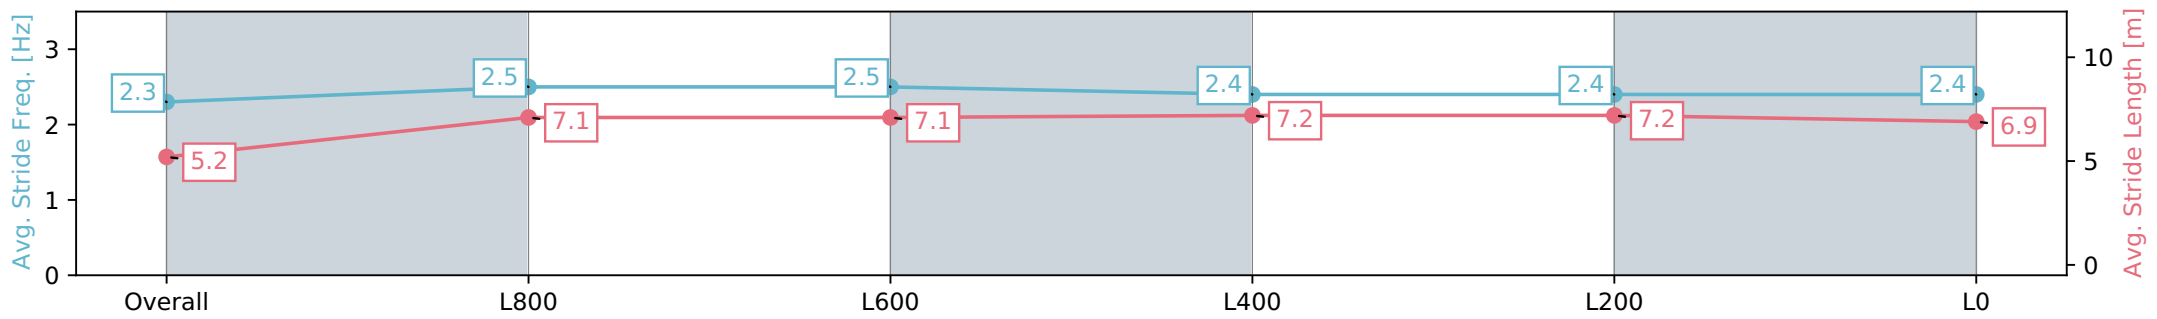

Horse/Jockey Name	FREE BEER
Finish Rank	4
Fastest Section Time (Section)	0:08.68 (Overall)
Top Speed [km/h] (Section)	65.8 (L600)
Race State	Finished

Gawler SA - Professional
Race 6: Sportsbet Bet With Mates Class One Handicap - 1100m

14 February 2024 - 4:35PM

Track Rating: Good 4, Weather: Fine, Rail Position: +7m
800m-400m, +5m Remainder

Section	Overall	L1000	L800	L600	L400	L200
Section Times	1:05.71 [4] (0:08.68)	0:57.03 [4] (0:11.08)	0:45.95 [4] (0:11.16)	0:34.79 [4] (0:11.41)	0:23.38 [4] (0:11.56)	0:11.81 [5] (0:11.81)
Average Speed [km/h]	41.7	64.8	64.2	63.5	62.8	61.0
Top Speed [km/h]	63.9	65.1	65.6	65.8	63.6	62.3
Avg. Dist. to Rail [m]	1.0	0.6	0.5	1.9	3.3	5.1
Avg. Stride Freq. [Hz]	2.3	2.5	2.5	2.4	2.4	2.4
Avg. Stride Length [m]	5.2	7.1	7.1	7.2	7.2	6.9

- [ ] Ranking at each section and finish
- -:-:- No data available at this section
- NA No data available