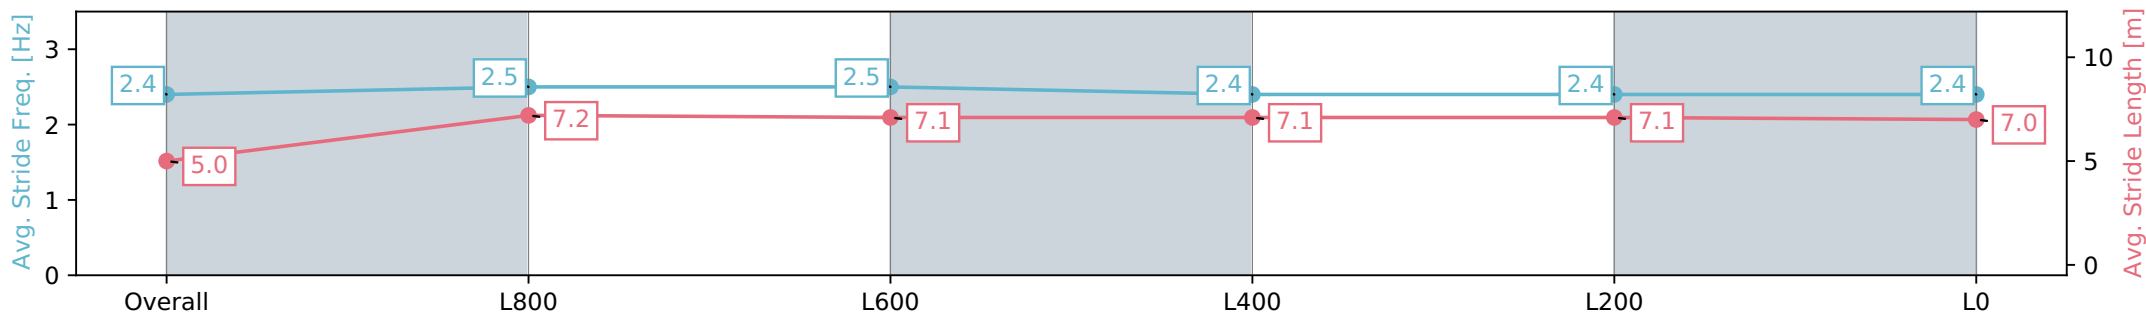

Gawler SA - Professional
 Race 6: Sportsbet Bet With Mates Class One Handicap - 1100m

14 February 2024 - 4:35PM

Track Rating: Good 4, Weather: Fine, Rail Position: +7m
 800m-400m, +5m Remainder

| Section | Overall | L1000 | L800 | L600 | L400 | L200 | L200 |
|------------------------|--------------------------|--------------------------|--------------------------|--------------------------|--------------------------|--------------------------|--------------------------|
| Section Times | 1:05.79 [5] (0:08.52) | 0:57.27 [2] (0:10.84) | 0:46.43 [1] (0:11.18) | 0:35.25 [2] (0:11.51) | 0:23.74 [2] (0:11.60) | 0:12.14 [3] (0:12.14) | 0:12.14 [3] (0:12.14) |
| Average Speed [km/h] | 42.3 | 66.7 | 64.3 | 62.6 | 62.3 | 59.3 | 59.3 |
| Top Speed [km/h] | 63.5 | 68.8 | 66.9 | 63.7 | 63.1 | 62.1 | 62.1 |
| Avg. Dist. to Rail [m] | 2.4 | 1.2 | 0.7 | 0.8 | 1.2 | 1.4 | 1.4 |
| Avg. Stride Freq. [Hz] | 2.4 | 2.5 | 2.5 | 2.4 | 2.4 | 2.4 | 2.4 |
| Avg. Stride Length [m] | 5.0 | 7.2 | 7.1 | 7.1 | 7.1 | 7.0 | 7.0 |