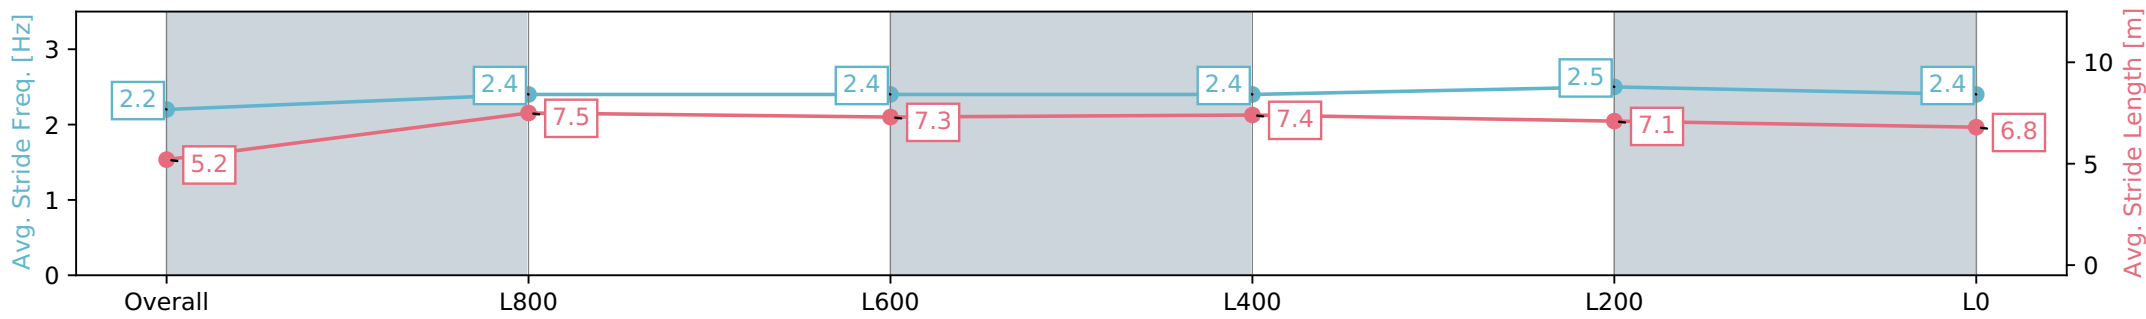

- [] Ranking at each section and finish
- :-:- No data available at this section
- NA No data available

| | |
|--------------------------------|-------------------|
| Horse/Jockey Name | PRETENTIOUS DIVA |
| Finish Rank | 8 |
| Fastest Section Time (Section) | 0:08.90 (Overall) |
| Top Speed [km/h] (Section) | 66.6 (L800) |
| Race State | Finished |

Gawler SA - Professional

Race 6: Sportsbet Bet With Mates Class One Handicap - 1100m

14 February 2024 - 4:35PM

Track Rating: Good 4, Weather: Fine, Rail Position: +7m
800m-400m, +5m Remainder

| Section | Overall | L1000 | L800 | L600 | L400 | L200 | L200 |
|------------------------|--------------------------|--------------------------|--------------------------|--------------------------|--------------------------|--------------------------|--------------------------|
| Section Times | 1:06.41 [8] (0:08.90) | 0:57.51 [6] (0:11.25) | 0:46.26 [7] (0:11.34) | 0:34.92 [7] (0:11.16) | 0:23.76 [7] (0:11.61) | 0:12.15 [7] (0:12.15) | 0:12.15 [7] (0:12.15) |
| Average Speed [km/h] | 40.4 | 64.4 | 64.4 | 65.3 | 62.8 | 59.2 | |
| Top Speed [km/h] | 60.8 | 65.3 | 66.6 | 66.6 | 64.6 | 61.7 | |
| Avg. Dist. to Rail [m] | 8.0 | 2.6 | 2.1 | 2.1 | 6.8 | 8.3 | |
| Avg. Stride Freq. [Hz] | 2.2 | 2.4 | 2.4 | 2.4 | 2.5 | 2.4 | |
| Avg. Stride Length [m] | 5.2 | 7.5 | 7.3 | 7.4 | 7.1 | 6.8 | |