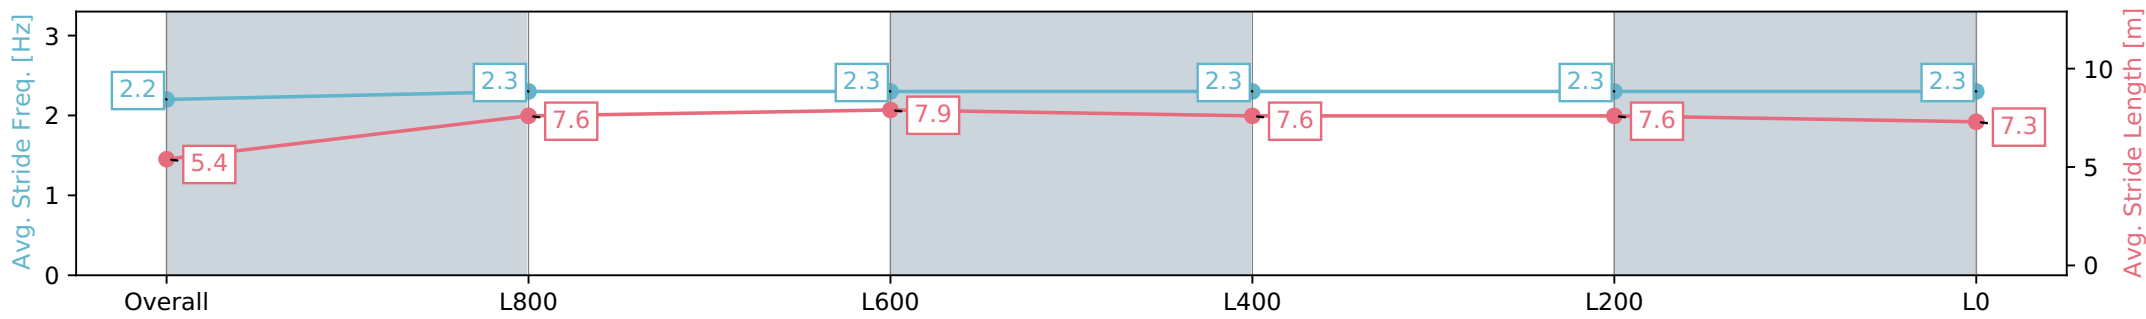

Gawler SA - Professional

Race 6: Sportsbet Bet With Mates Class One Handicap - 1100m

14 February 2024 - 4:35PM

Track Rating: Good 4, Weather: Fine, Rail Position: +7m
800m-400m, +5m Remainder

| Section | Overall | L1000 | L800 | L600 | L400 | L200 | L200 |
|------------------------|--------------------------|--------------------------|--------------------------|--------------------------|--------------------------|--------------------------|--------------------------|
| Section Times | 1:05.51 [2] (0:08.50) | 0:57.01 [1] (0:11.11) | 0:45.90 [3] (0:11.22) | 0:34.68 [3] (0:11.44) | 0:23.24 [3] (0:11.31) | 0:11.93 [2] (0:11.93) | 0:11.93 [2] (0:11.93) |
| Average Speed [km/h] | 42.2 | 65.2 | 65.0 | 63.4 | 64.3 | 60.2 | 60.2 |
| Top Speed [km/h] | 63.5 | 66.1 | 65.6 | 64.2 | 64.6 | 62.8 | 62.8 |
| Avg. Dist. to Rail [m] | 3.0 | 2.3 | 1.8 | 2.4 | 3.4 | 3.3 | 3.3 |
| Avg. Stride Freq. [Hz] | 2.2 | 2.3 | 2.3 | 2.3 | 2.3 | 2.3 | 2.3 |
| Avg. Stride Length [m] | 5.4 | 7.6 | 7.9 | 7.6 | 7.6 | 7.3 | 7.3 |