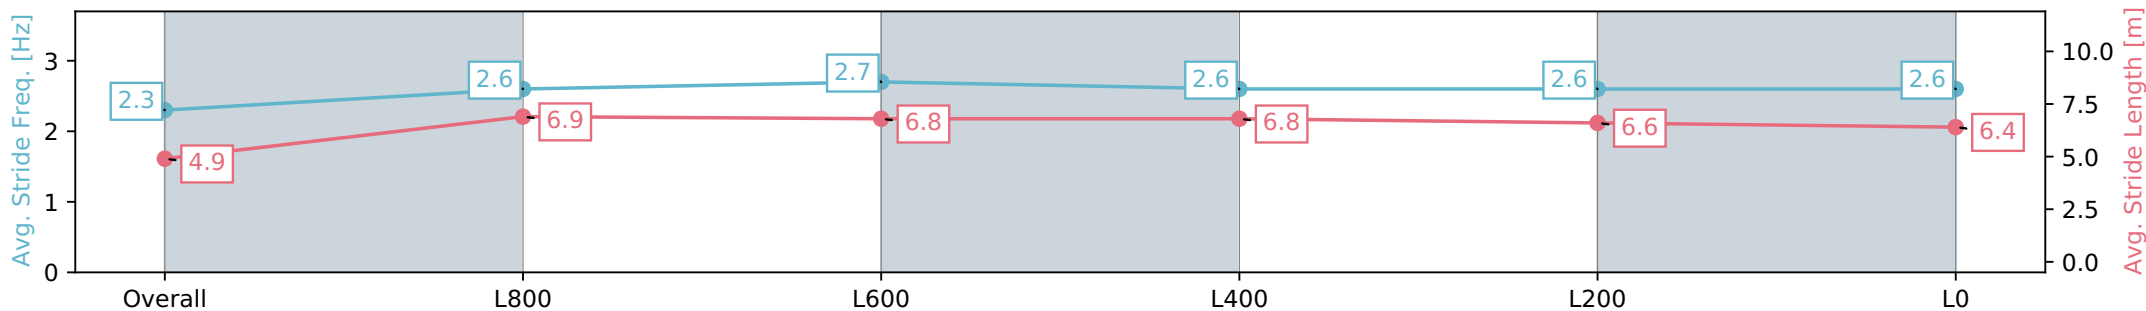

Gawler SA - Professional

Race 6: Sportsbet Bet With Mates Class One Handicap - 1100m

14 February 2024 - 4:35PM

Track Rating: Good 4, Weather: Fine, Rail Position: +7m
800m-400m, +5m Remainder

| Section | Overall | L1000 | L800 | L600 | L400 | L200 | L200 |
|------------------------|--------------------------|--------------------------|--------------------------|--------------------------|--------------------------|--------------------------|--------------------------|
| Section Times | 1:06.38 [6] (0:08.80) | 0:57.58 [5] (0:11.25) | 0:46.33 [5] (0:11.03) | 0:35.30 [6] (0:11.33) | 0:23.97 [5] (0:11.78) | 0:12.19 [6] (0:12.19) | 0:12.19 [6] (0:12.19) |
| Average Speed [km/h] | 40.9 | 64.2 | 65.3 | 64.1 | 61.9 | 59.1 | 59.1 |
| Top Speed [km/h] | 62.4 | 65.6 | 66.8 | 66.8 | 62.8 | 61.4 | 61.4 |
| Avg. Dist. to Rail [m] | 4.5 | 1.7 | 0.4 | 2.9 | 5.7 | 6.3 | 6.3 |
| Avg. Stride Freq. [Hz] | 2.3 | 2.6 | 2.7 | 2.6 | 2.6 | 2.6 | 2.6 |
| Avg. Stride Length [m] | 4.9 | 6.9 | 6.8 | 6.8 | 6.6 | 6.4 | 6.4 |

- [] Ranking at each section and finish
- :-:- No data available at this section
- NA No data available

| | |
|--------------------------------|-------------------|
| Horse/Jockey Name | MULHALL |
| Finish Rank | 7 |
| Fastest Section Time (Section) | 0:09.24 (Overall) |
| Top Speed [km/h] (Section) | 66.8 (L600) |
| Race State | Finished |