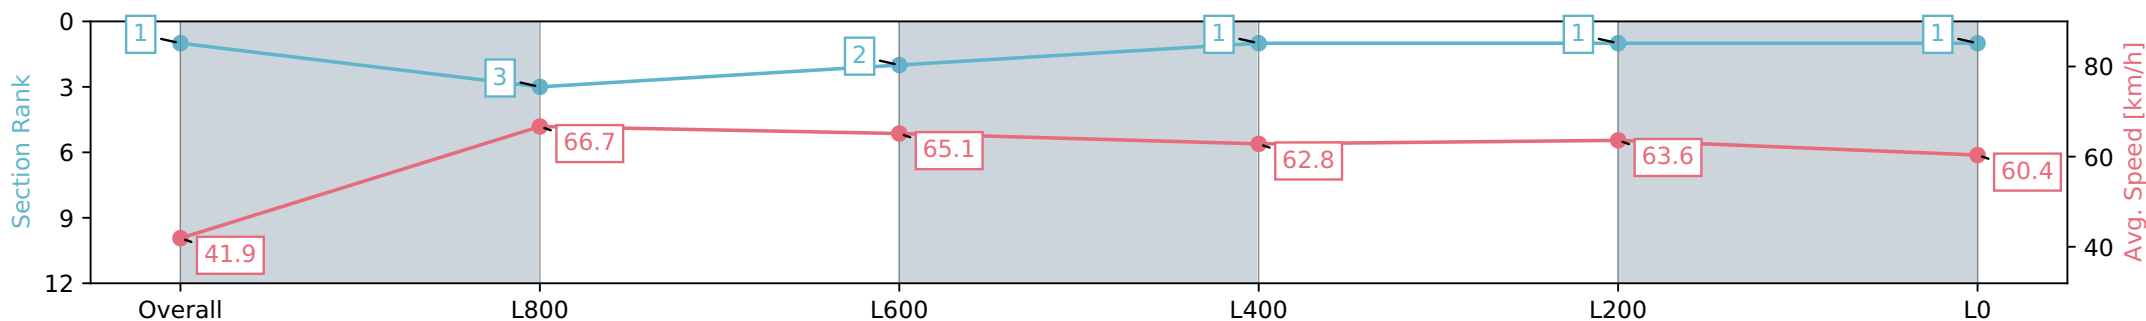

Horse/Jockey Name	MISS SUBTLY
Finish Rank	1
Fastest Section Time (Section)	0:08.54 (Overall)
Top Speed [km/h] (Section)	67.4 (L1000)
Race State	Finished

Gawler SA - Professional
Race 6: Sportsbet Bet With Mates Class One Handicap - 1100m

14 February 2024 - 4:35PM

Track Rating: Good 4, Weather: Fine, Rail Position: +7m
800m-400m, +5m Remainder

Section	Overall	L1000	L800	L600	L400	L200	L200
Section Times	1:05.39 [1] (0:08.54)	0:56.85 [3] (0:10.88)	0:45.97 [2] (0:11.10)	0:34.87 [1] (0:11.53)	0:23.34 [1] (0:11.42)	0:11.92 [1] (0:11.92)	0:11.92 [1] (0:11.92)
Average Speed [km/h]	41.9	66.7	65.1	62.8	63.6	60.4	60.4
Top Speed [km/h]	64.0	67.4	66.3	63.7	64.3	62.7	62.7
Avg. Dist. to Rail [m]	3.8	2.4	0.7	1.9	3.1	3.5	3.5
Avg. Stride Freq. [Hz]	2.3	2.5	2.4	2.3	2.4	2.3	2.3
Avg. Stride Length [m]	5.2	7.5	7.5	7.5	7.5	7.5	7.2

- [ ] Ranking at each section and finish
- -:-:- No data available at this section
- NA No data available