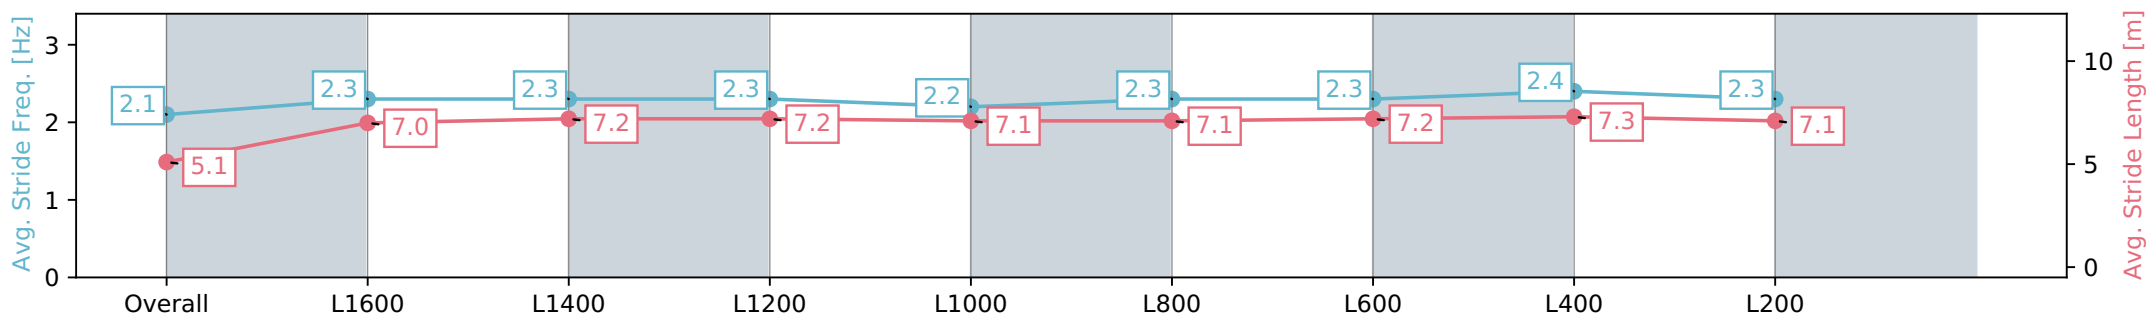

Gawler SA - Professional

Race 1: Gawler Arms Hotel Maiden Plate - 1719m

14 February 2024 - 1:40PM

Track Rating: Soft 5, Weather: Fine, Rail Position: +7m 800m-400m, +5m Remainder

Section	Overall	L1600	L1400	L1200	L1000	L800	L600	L400	L200
Section Times	1:48.08 [6] (0:11.03)	1:37.05 [7] (0:12.28)	1:24.77 [8] (0:11.95)	1:12.82 [8] (0:12.28)	1:00.54 [8] (0:12.66)	0:47.88 [9] (0:12.53)	0:35.35 [9] (0:12.01)	0:23.34 [9] (0:11.38)	0:11.96 [6] (0:11.96)
Average Speed [km/h]	38.9	58.6	60.4	58.8	56.8	57.9	60.3	63.4	60.1
Top Speed [km/h]	59.9	59.9	61.6	61.5	57.9	58.8	63.3	64.4	63.6
Avg. Dist. to Rail [m]	3.3	0.5	0.6	0.5	0.6	0.8	1.1	1.7	2.6
Avg. Stride Freq. [Hz]	2.1	2.3	2.3	2.3	2.2	2.3	2.3	2.4	2.3
Avg. Stride Length [m]	5.1	7.0	7.2	7.2	7.1	7.1	7.2	7.3	7.1