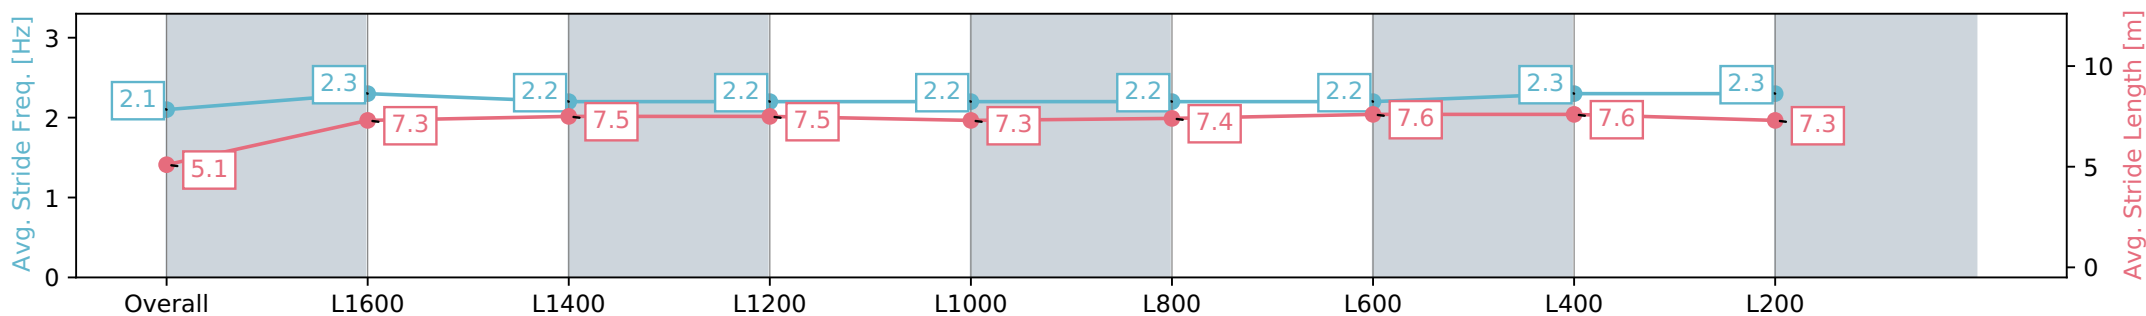

Gawler SA - Professional

Race 1: Gawler Arms Hotel Maiden Plate - 1719m

14 February 2024 - 1:40PM

Track Rating: Soft 5, Weather: Fine, Rail Position: +7m 800m-400m, +5m Remainder

Section	Overall	L1600	L1400	L1200	L1000	L800	L600	L400	L200
Section Times	1:47.89 [4] (0:10.78)	1:37.11 [6] (0:12.21)	1:24.90 [5] (0:11.96)	1:12.94 [6] (0:12.30)	1:00.64 [6] (0:12.64)	0:48.00 [6] (0:12.53)	0:35.47 [7] (0:11.91)	0:23.56 [5] (0:11.49)	0:12.07 [4] (0:12.07)
Average Speed [km/h]	39.7	59.1	60.3	58.5	56.9	57.8	60.7	63.0	59.6
Top Speed [km/h]	61.2	60.7	61.3	60.8	57.8	58.5	63.3	63.8	61.9
Avg. Dist. to Rail [m]	3.8	0.3	0.6	0.2	0.4	0.8	1.0	1.3	0.8
Avg. Stride Freq. [Hz]	2.1	2.3	2.2	2.2	2.2	2.2	2.2	2.3	2.3
Avg. Stride Length [m]	5.1	7.3	7.5	7.5	7.3	7.4	7.6	7.6	7.3