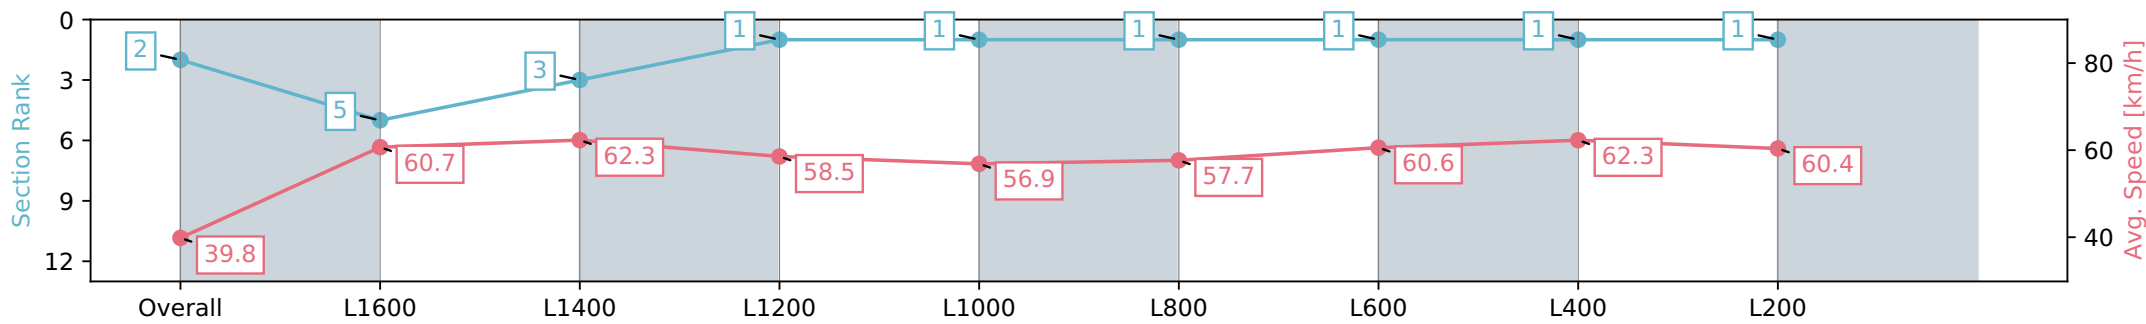

Gawler SA - Professional

Race 1: Gawler Arms Hotel Maiden Plate - 1719m

14 February 2024 - 1:40PM

Track Rating: Soft 5, Weather: Fine, Rail Position: +7m 800m-400m, +5m Remainder

Section	Overall	L1600	L1400	L1200	L1000	L800	L600	L400	L200
Section Times	1:47.51 [2] (0:10.75)	1:36.76 [5] (0:12.06)	1:24.70 [3] (0:11.59)	1:13.11 [1] (0:12.30)	1:00.81 [1] (0:12.67)	0:48.14 [1] (0:12.62)	0:35.52 [1] (0:11.97)	0:23.55 [1] (0:11.57)	0:11.97 [1] (0:11.97)
Average Speed [km/h]	39.8	60.7	62.3	58.5	56.9	57.7	60.6	62.3	60.4
Top Speed [km/h]	59.8	63.3	63.9	60.0	57.6	57.9	62.0	63.1	61.3
Avg. Dist. to Rail [m]	6.8	2.8	1.3	0.3	0.5	1.5	1.9	1.8	1.7
Avg. Stride Freq. [Hz]	2.1	2.4	2.3	2.3	2.2	2.2	2.3	2.4	2.3
Avg. Stride Length [m]	5.2	7.2	7.4	7.2	7.1	7.2	7.3	7.3	7.2