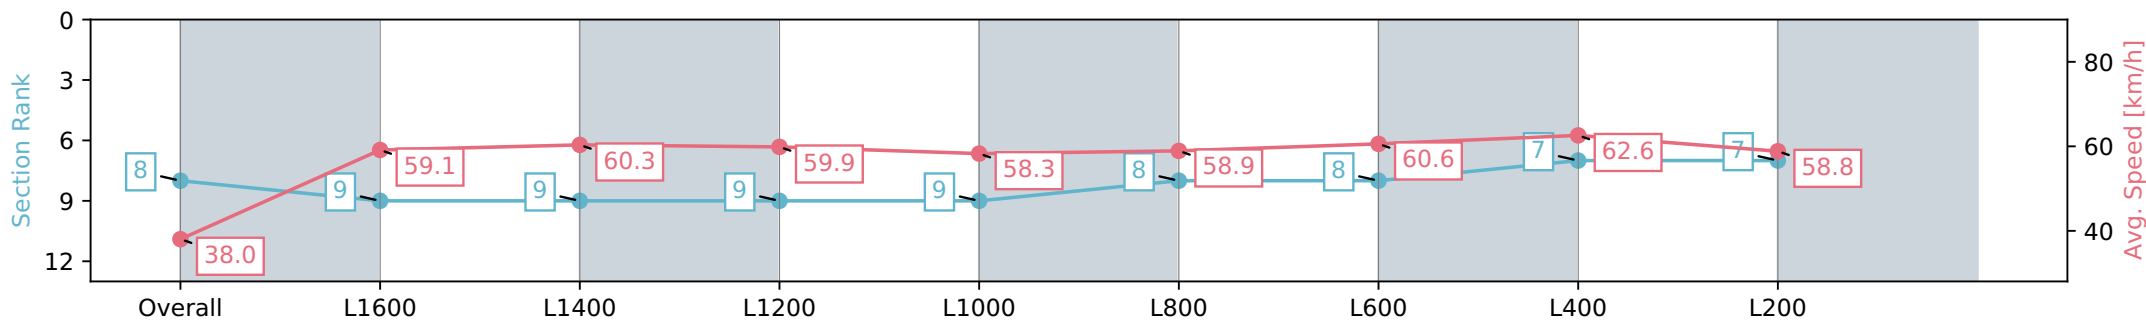

Gawler SA - Professional

Race 1: Gawler Arms Hotel Maiden Plate - 1719m

14 February 2024 - 1:40PM

Track Rating: Soft 5, Weather: Fine, Rail Position: +7m 800m-400m, +5m Remainder

Section	Overall	L1600	L1400	L1200	L1000	L800	L600	L400	L200
Section Times	1:48.43 [8] (0:11.26)	1:37.17 [9] (0:12.28)	1:24.89 [9] (0:12.00)	1:12.89 [9] (0:12.04)	1:00.85 [9] (0:12.45)	0:48.40 [8] (0:12.43)	0:35.97 [8] (0:12.10)	0:23.87 [7] (0:11.65)	0:12.22 [7] (0:12.22)
Average Speed [km/h]	38.0	59.1	60.3	59.9	58.3	58.9	60.6	62.6	58.8
Top Speed [km/h]	58.7	60.1	62.3	62.3	59.0	59.4	62.5	64.3	63.0
Avg. Dist. to Rail [m]	4.9	1.9	2.6	2.1	2.6	2.6	4.0	6.0	6.3
Avg. Stride Freq. [Hz]	2.3	2.4	2.4	2.3	2.3	2.3	2.4	2.5	2.4
Avg. Stride Length [m]	4.5	6.7	7.0	7.1	7.1	7.1	7.1	7.1	6.7