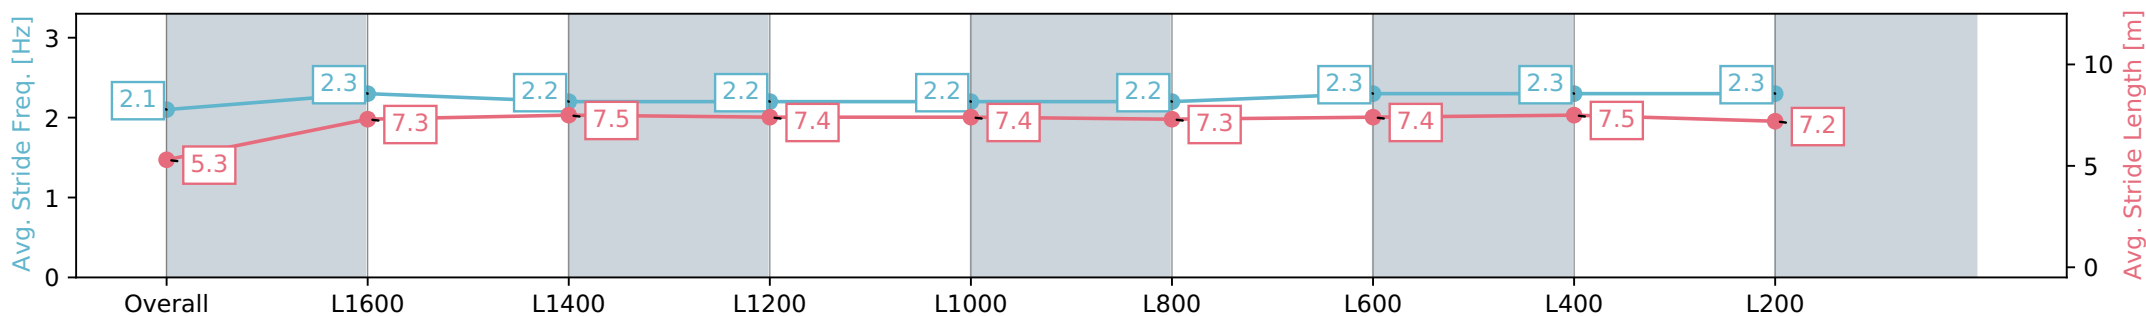

Gawler SA - Professional

Race 1: Gawler Arms Hotel Maiden Plate - 1719m

14 February 2024 - 1:40PM

Track Rating: Soft 5, Weather: Fine, Rail Position: +7m 800m-400m, +5m Remainder

Section	Overall	L1600	L1400	L1200	L1000	L800	L600	L400	L200
Section Times	1:47.83 [3] (0:10.62)	1:37.21 [2] (0:12.13)	1:25.08 [2] (0:11.84)	1:13.24 [2] (0:12.26)	1:00.98 [2] (0:12.56)	0:48.42 [2] (0:12.60)	0:35.82 [2] (0:12.02)	0:23.80 [2] (0:11.64)	0:12.16 [3] (0:12.16)
Average Speed [km/h]	40.6	60.2	61.0	58.9	57.5	58.0	60.8	62.4	59.2
Top Speed [km/h]	59.7	62.0	62.0	60.3	57.9	58.8	62.5	63.0	62.4
Avg. Dist. to Rail [m]	6.2	2.8	1.6	1.2	1.0	2.6	3.9	4.0	3.4
Avg. Stride Freq. [Hz]	2.1	2.3	2.2	2.2	2.2	2.2	2.3	2.3	2.3
Avg. Stride Length [m]	5.3	7.3	7.5	7.4	7.4	7.3	7.4	7.5	7.2