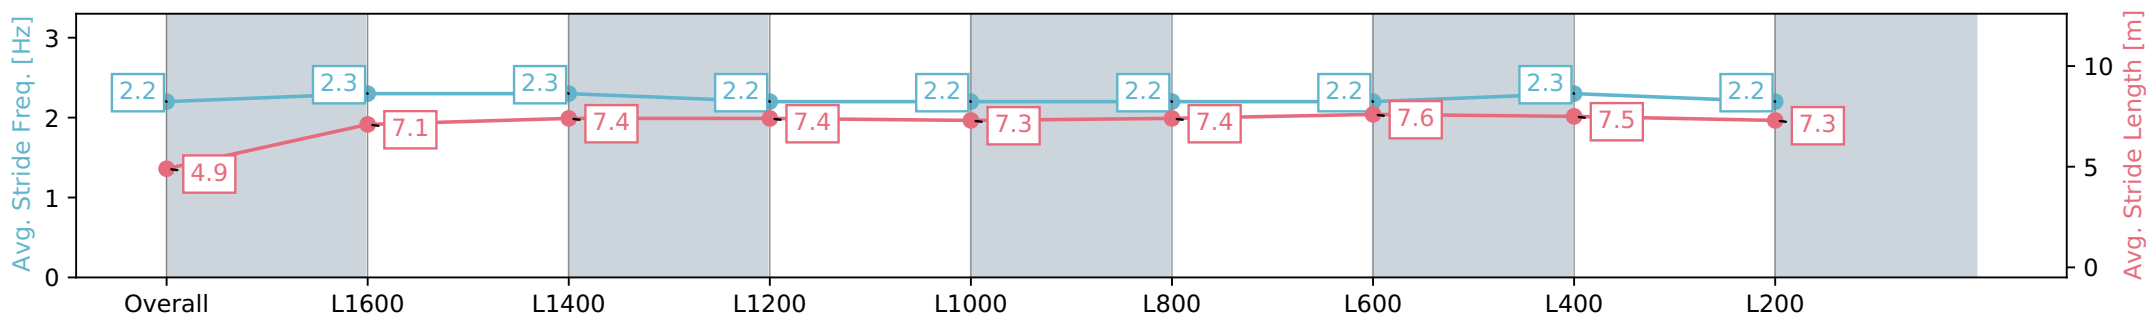

Gawler SA - Professional

Race 1: Gawler Arms Hotel Maiden Plate - 1719m

14 February 2024 - 1:40PM

Track Rating: Soft 5, Weather: Fine, Rail Position: +7m 800m-400m, +5m Remainder

Section	Overall	L1600	L1400	L1200	L1000	L800	L600	L400	L200
Section Times	1:48.29 [7] (0:10.72)	1:37.57 [4] (0:12.28)	1:25.28 [6] (0:11.89)	1:13.39 [5] (0:12.23)	1:01.16 [5] (0:12.56)	0:48.59 [5] (0:12.54)	0:36.05 [5] (0:12.03)	0:24.02 [4] (0:11.78)	0:12.24 [5] (0:12.24)
Average Speed [km/h]	40.0	59.0	60.8	59.0	57.4	58.1	60.6	61.5	58.9
Top Speed [km/h]	59.8	59.6	61.6	60.7	58.1	58.8	62.8	62.5	61.3
Avg. Dist. to Rail [m]	3.2	1.1	1.8	1.3	1.3	1.8	2.4	3.7	4.3
Avg. Stride Freq. [Hz]	2.2	2.3	2.3	2.2	2.2	2.2	2.2	2.3	2.2
Avg. Stride Length [m]	4.9	7.1	7.4	7.4	7.3	7.4	7.6	7.5	7.3