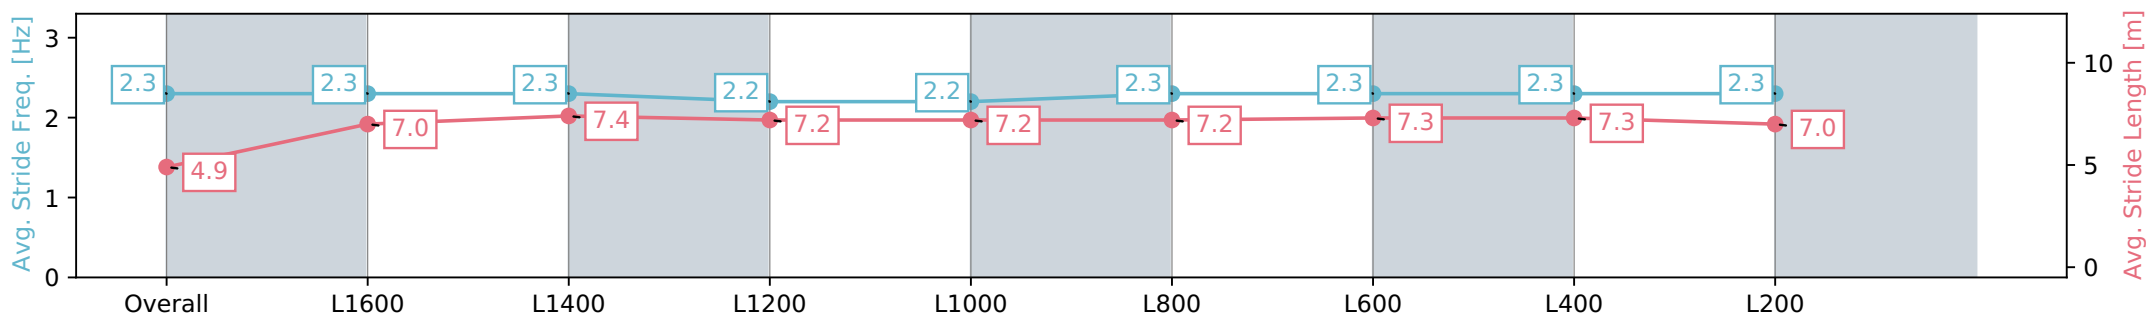

- [] Ranking at each section and finish
- :-:- No data available at this section
- NA No data available

Horse/Jockey Name	WARTHOG
Finish Rank	10
Fastest Section Time (Section)	0:10.69 (Overall)
Top Speed [km/h] (Section)	62.5 (L1400)
Race State	Finished

Gawler SA - Professional

Race 1: Gawler Arms Hotel Maiden Plate - 1719m

14 February 2024 - 1:40PM

Track Rating: Soft 5, Weather: Fine, Rail Position: +7m 800m-400m, +5m Remainder

Section	Overall	L1600	L1400	L1200	L1000	L800	L600	L400	L200
Section Times	1:49.03 [10] (0:10.69)	1:38.34 [3] (0:12.26)	1:26.08 [4] (0:11.79)	1:14.29 [4] (0:12.31)	1:01.98 [4] (0:12.63)	0:49.35 [4] (0:12.53)	0:36.82 [4] (0:12.18)	0:24.64 [6] (0:12.09)	0:12.55 [9] (0:12.55)
Average Speed [km/h]	40.2	59.3	61.4	58.6	57.4	58.2	60.2	60.2	57.4
Top Speed [km/h]	59.6	59.8	62.5	60.8	57.9	58.8	61.5	61.0	59.5
Avg. Dist. to Rail [m]	3.3	1.9	2.8	2.2	2.1	2.6	3.7	4.8	3.6
Avg. Stride Freq. [Hz]	2.3	2.3	2.3	2.2	2.2	2.3	2.3	2.3	2.3
Avg. Stride Length [m]	4.9	7.0	7.4	7.2	7.2	7.2	7.3	7.3	7.0

- [] Ranking at each section and finish
- :-:- No data available at this section
- NA No data available