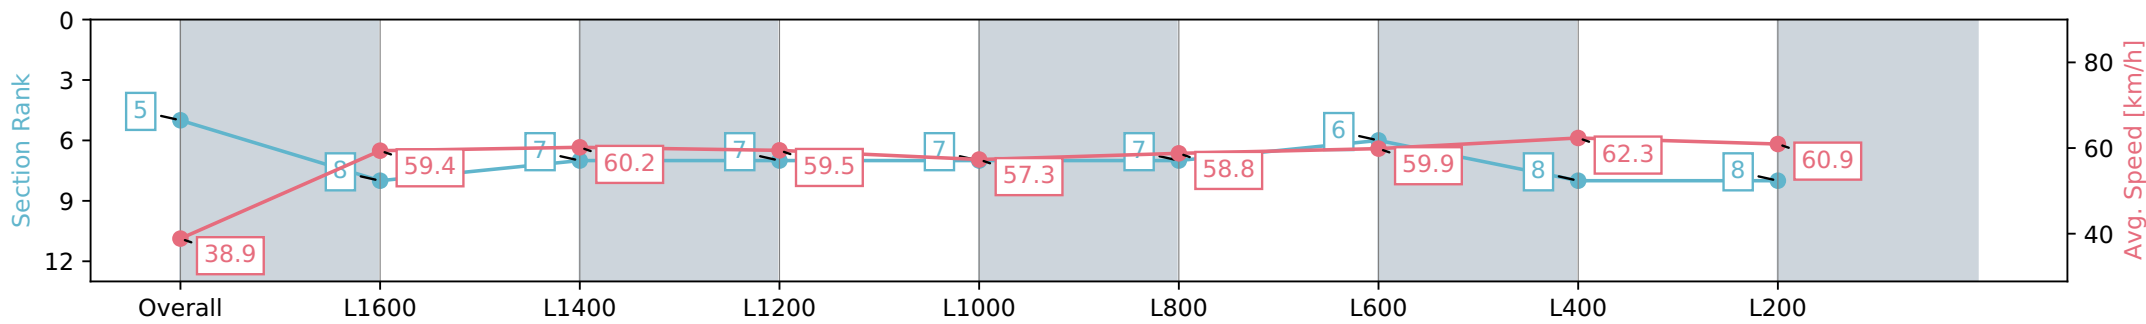

Gawler SA - Professional

Race 1: Gawler Arms Hotel Maiden Plate - 1719m

14 February 2024 - 1:40PM

Track Rating: Soft 5, Weather: Fine, Rail Position: +7m 800m-400m, +5m Remainder

Section	Overall	L1600	L1400	L1200	L1000	L800	L600	L400	L200
Section Times	1:47.98 [5] (0:11.06)	1:36.92 [8] (0:12.20)	1:24.72 [7] (0:11.94)	1:12.78 [7] (0:12.16)	1:00.62 [7] (0:12.62)	0:48.00 [7] (0:12.43)	0:35.57 [6] (0:12.16)	0:23.41 [8] (0:11.66)	0:11.75 [8] (0:11.75)
Average Speed [km/h]	38.9	59.4	60.2	59.5	57.3	58.8	59.9	62.3	60.9
Top Speed [km/h]	59.7	60.6	62.2	62.0	58.1	60.3	62.7	65.4	65.5
Avg. Dist. to Rail [m]	4.3	1.2	1.0	1.1	1.7	2.1	2.6	1.5	2.3
Avg. Stride Freq. [Hz]	2.1	2.3	2.3	2.2	2.2	2.2	2.3	2.4	2.3
Avg. Stride Length [m]	5.0	7.3	7.4	7.4	7.3	7.3	7.2	7.0	6.8