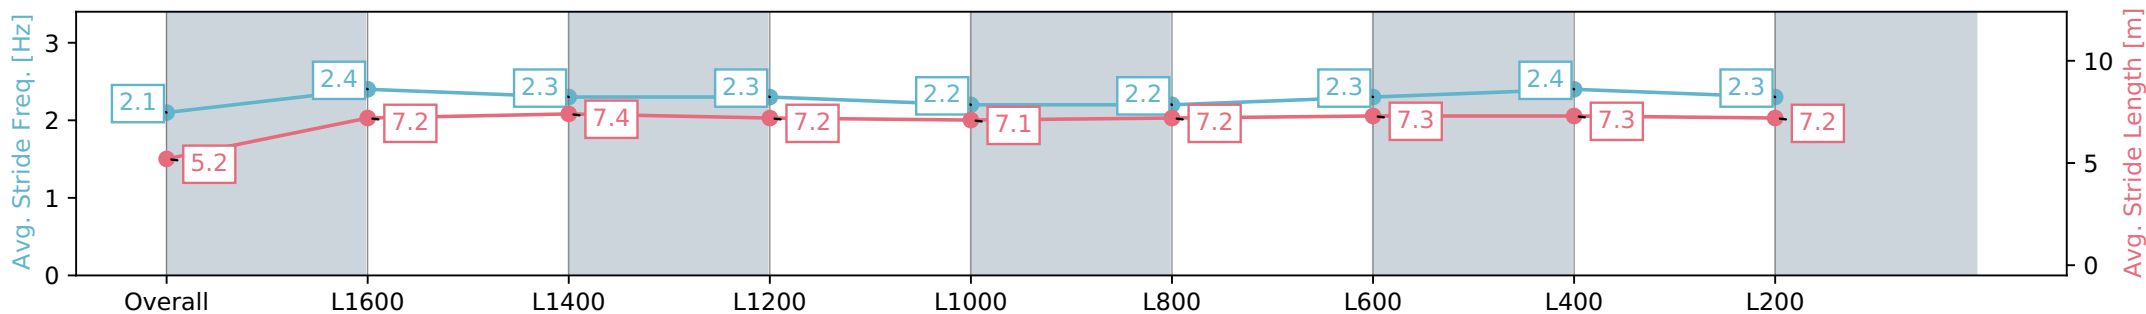

Gawler SA - Professional

Race 1: Gawler Arms Hotel Maiden Plate - 1719m

14 February 2024 - 1:40PM

Track Rating: Soft 5, Weather: Fine, Rail Position: +7m 800m-400m, +5m Remainder

Section	Overall	L1600	L1400	L1200	L1000	L800	L600	L400	L200
Section Times	1:47.51 [2] (0:10.75)	1:36.76 [5] (0:12.06)	1:24.70 [3] (0:11.59)	1:13.11 [1] (0:12.30)	1:00.81 [1] (0:12.67)	0:48.14 [1] (0:12.62)	0:35.52 [1] (0:11.97)	0:23.55 [1] (0:11.57)	0:11.97 [1] (0:11.97)
Average Speed [km/h]	39.8	60.7	62.3	58.5	56.9	57.7	60.6	62.3	60.4
Top Speed [km/h]	59.8	63.3	63.9	60.0	57.6	57.9	62.0	63.1	61.3
Avg. Dist. to Rail [m]	6.8	2.8	1.3	0.3	0.5	1.5	1.9	1.8	1.7
Avg. Stride Freq. [Hz]	2.1	2.4	2.3	2.3	2.2	2.2	2.3	2.4	2.3
Avg. Stride Length [m]	5.2	7.2	7.4	7.2	7.1	7.2	7.3	7.3	7.2