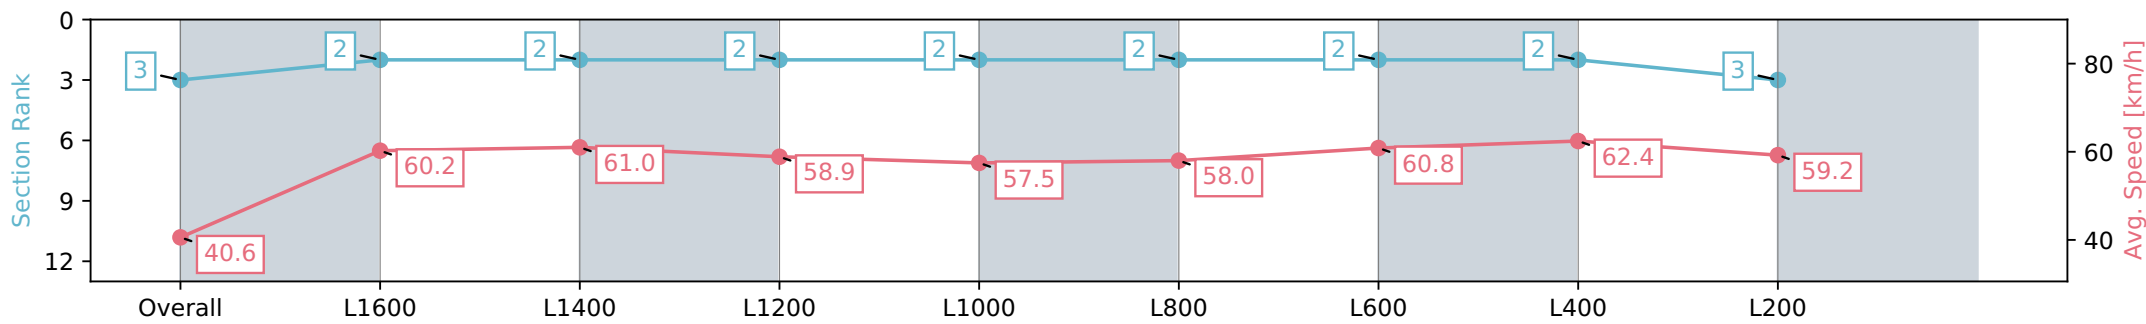

Gawler SA - Professional

Race 1: Gawler Arms Hotel Maiden Plate - 1719m

14 February 2024 - 1:40PM

Track Rating: Soft 5, Weather: Fine, Rail Position: +7m 800m-400m, +5m Remainder

Section	Overall	L1600	L1400	L1200	L1000	L800	L600	L400	L200
Section Times	1:47.83 [3] (0:10.62)	1:37.21 [2] (0:12.13)	1:25.08 [2] (0:11.84)	1:13.24 [2] (0:12.26)	1:00.98 [2] (0:12.56)	0:48.42 [2] (0:12.60)	0:35.82 [2] (0:12.02)	0:23.80 [2] (0:11.64)	0:12.16 [3] (0:12.16)
Average Speed [km/h]	40.6	60.2	61.0	58.9	57.5	58.0	60.8	62.4	59.2
Top Speed [km/h]	59.7	62.0	62.0	60.3	57.9	58.8	62.5	63.0	62.4
Avg. Dist. to Rail [m]	6.2	2.8	1.6	1.2	1.0	2.6	3.9	4.0	3.4
Avg. Stride Freq. [Hz]	2.1	2.3	2.2	2.2	2.2	2.2	2.3	2.3	2.3
Avg. Stride Length [m]	5.3	7.3	7.5	7.4	7.4	7.3	7.4	7.5	7.2