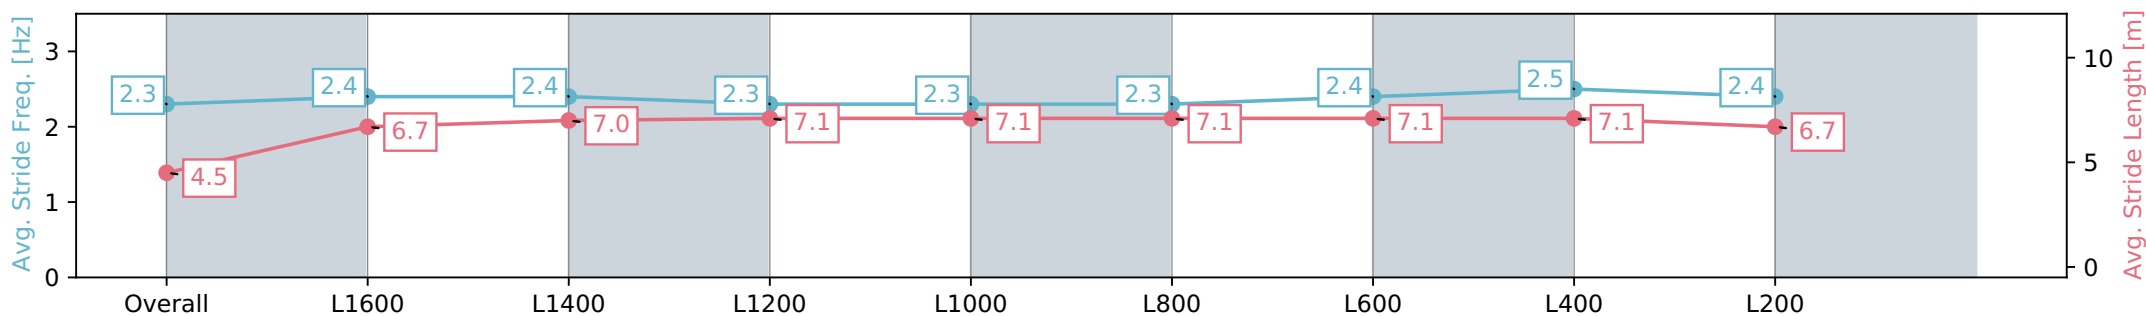

Gawler SA - Professional

Race 1: Gawler Arms Hotel Maiden Plate - 1719m

14 February 2024 - 1:40PM

Track Rating: Soft 5, Weather: Fine, Rail Position: +7m 800m-400m, +5m Remainder

Section	Overall	L1600	L1400	L1200	L1000	L800	L600	L400	L200
Section Times	1:48.43 [8] (0:11.26)	1:37.17 [9] (0:12.28)	1:24.89 [9] (0:12.00)	1:12.89 [9] (0:12.04)	1:00.85 [9] (0:12.45)	0:48.40 [8] (0:12.43)	0:35.97 [8] (0:12.10)	0:23.87 [7] (0:11.65)	0:12.22 [7] (0:12.22)
Average Speed [km/h]	38.0	59.1	60.3	59.9	58.3	58.9	60.6	62.6	58.8
Top Speed [km/h]	58.7	60.1	62.3	62.3	59.0	59.4	62.5	64.3	63.0
Avg. Dist. to Rail [m]	4.9	1.9	2.6	2.1	2.6	2.6	4.0	6.0	6.3
Avg. Stride Freq. [Hz]	2.3	2.4	2.4	2.3	2.3	2.3	2.4	2.5	2.4
Avg. Stride Length [m]	4.5	6.7	7.0	7.1	7.1	7.1	7.1	7.1	6.7