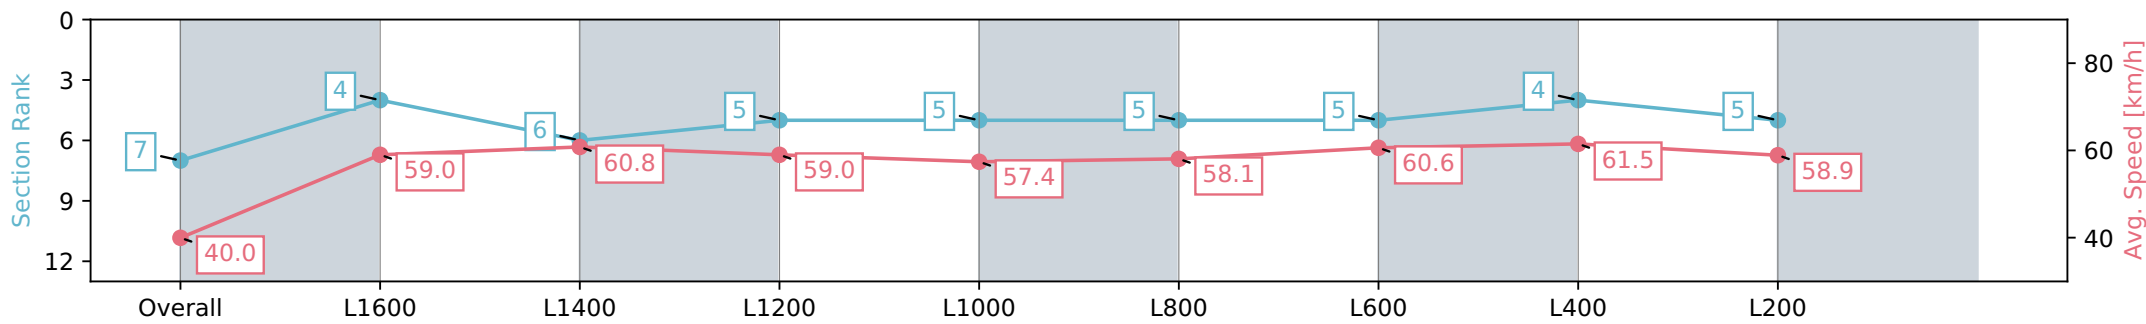

Gawler SA - Professional

Race 1: Gawler Arms Hotel Maiden Plate - 1719m

14 February 2024 - 1:40PM

Track Rating: Soft 5, Weather: Fine, Rail Position: +7m 800m-400m, +5m Remainder

Section	Overall	L1600	L1400	L1200	L1000	L800	L600	L400	L200
Section Times	1:48.29 [7] (0:10.72)	1:37.57 [4] (0:12.28)	1:25.28 [6] (0:11.89)	1:13.39 [5] (0:12.23)	1:01.16 [5] (0:12.56)	0:48.59 [5] (0:12.54)	0:36.05 [5] (0:12.03)	0:24.02 [4] (0:11.78)	0:12.24 [5] (0:12.24)
Average Speed [km/h]	40.0	59.0	60.8	59.0	57.4	58.1	60.6	61.5	58.9
Top Speed [km/h]	59.8	59.6	61.6	60.7	58.1	58.8	62.8	62.5	61.3
Avg. Dist. to Rail [m]	3.2	1.1	1.8	1.3	1.3	1.8	2.4	3.7	4.3
Avg. Stride Freq. [Hz]	2.2	2.3	2.3	2.2	2.2	2.2	2.2	2.3	2.2
Avg. Stride Length [m]	4.9	7.1	7.4	7.4	7.3	7.4	7.6	7.5	7.3