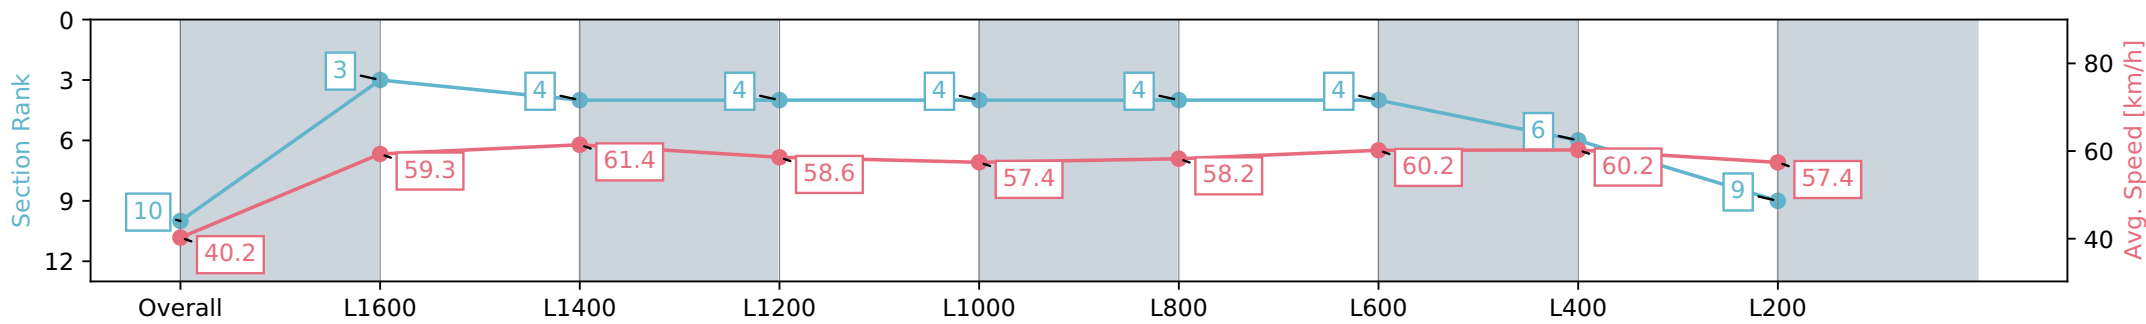

Gawler SA - Professional

Race 1: Gawler Arms Hotel Maiden Plate - 1719m

14 February 2024 - 1:40PM

Track Rating: Soft 5, Weather: Fine, Rail Position: +7m 800m-400m, +5m Remainder

Section	Overall	L1600	L1400	L1200	L1000	L800	L600	L400	L200
Section Times	1:49.03 [10] (0:10.69)	1:38.34 [3] (0:12.26)	1:26.08 [4] (0:11.79)	1:14.29 [4] (0:12.31)	1:01.98 [4] (0:12.63)	0:49.35 [4] (0:12.53)	0:36.82 [4] (0:12.18)	0:24.64 [6] (0:12.09)	0:12.55 [9] (0:12.55)
Average Speed [km/h]	40.2	59.3	61.4	58.6	57.4	58.2	60.2	60.2	57.4
Top Speed [km/h]	59.6	59.8	62.5	60.8	57.9	58.8	61.5	61.0	59.5
Avg. Dist. to Rail [m]	3.3	1.9	2.8	2.2	2.1	2.6	3.7	4.8	3.6
Avg. Stride Freq. [Hz]	2.3	2.3	2.3	2.2	2.2	2.3	2.3	2.3	2.3
Avg. Stride Length [m]	4.9	7.0	7.4	7.2	7.2	7.2	7.3	7.3	7.0