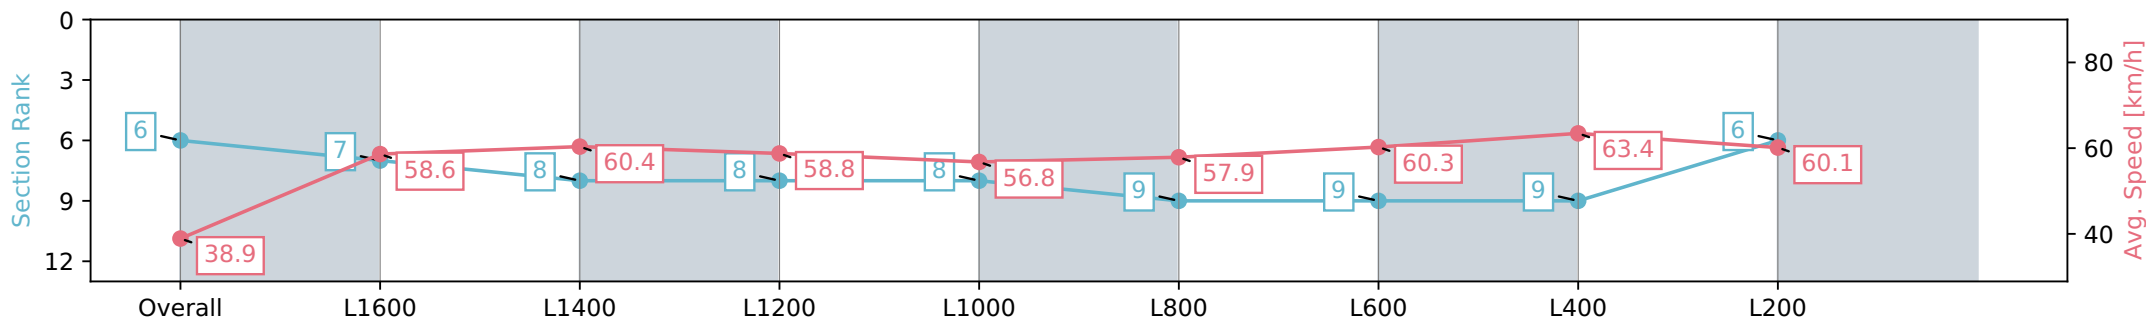

Gawler SA - Professional

Race 1: Gawler Arms Hotel Maiden Plate - 1719m

14 February 2024 - 1:40PM

Track Rating: Soft 5, Weather: Fine, Rail Position: +7m 800m-400m, +5m Remainder

Section	Overall	L1600	L1400	L1200	L1000	L800	L600	L400	L200
Section Times	1:48.08 [6] (0:11.03)	1:37.05 [7] (0:12.28)	1:24.77 [8] (0:11.95)	1:12.82 [8] (0:12.28)	1:00.54 [8] (0:12.66)	0:47.88 [9] (0:12.53)	0:35.35 [9] (0:12.01)	0:23.34 [9] (0:11.38)	0:11.96 [6] (0:11.96)
Average Speed [km/h]	38.9	58.6	60.4	58.8	56.8	57.9	60.3	63.4	60.1
Top Speed [km/h]	59.9	59.9	61.6	61.5	57.9	58.8	63.3	64.4	63.6
Avg. Dist. to Rail [m]	3.3	0.5	0.6	0.5	0.6	0.8	1.1	1.7	2.6
Avg. Stride Freq. [Hz]	2.1	2.3	2.3	2.3	2.2	2.3	2.3	2.4	2.3
Avg. Stride Length [m]	5.1	7.0	7.2	7.2	7.1	7.1	7.2	7.3	7.1