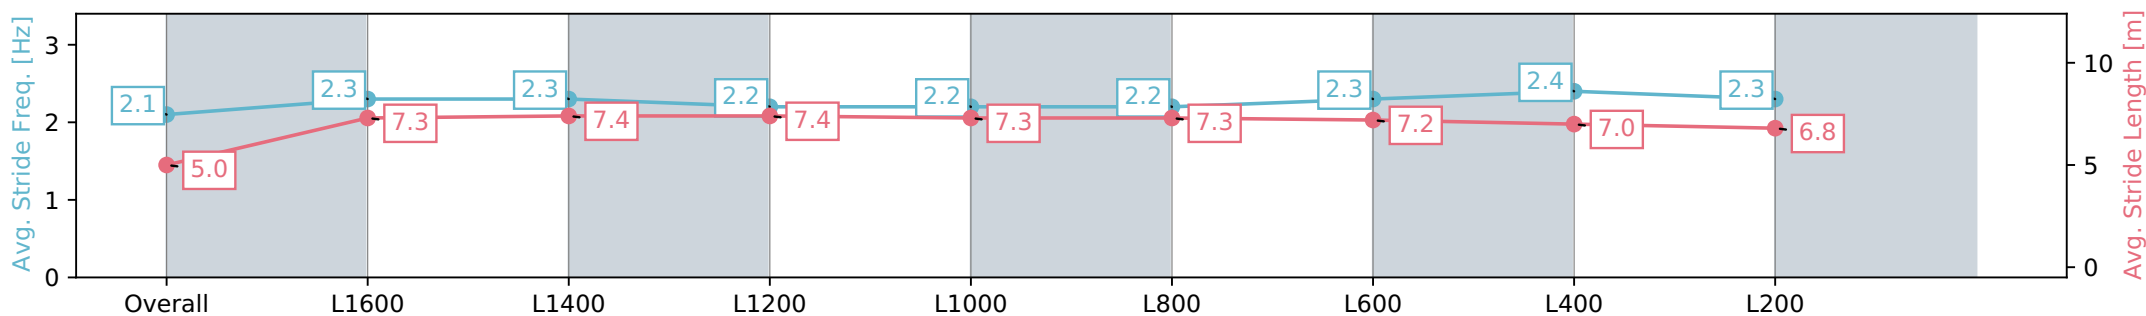

Gawler SA - Professional

Race 1: Gawler Arms Hotel Maiden Plate - 1719m

14 February 2024 - 1:40PM

Track Rating: Soft 5, Weather: Fine, Rail Position: +7m 800m-400m, +5m Remainder

Section	Overall	L1600	L1400	L1200	L1000	L800	L600	L400	L200
Section Times	1:47.98 [5] (0:11.06)	1:36.92 [8] (0:12.20)	1:24.72 [7] (0:11.94)	1:12.78 [7] (0:12.16)	1:00.62 [7] (0:12.62)	0:48.00 [7] (0:12.43)	0:35.57 [6] (0:12.16)	0:23.41 [8] (0:11.66)	0:11.75 [8] (0:11.75)
Average Speed [km/h]	38.9	59.4	60.2	59.5	57.3	58.8	59.9	62.3	60.9
Top Speed [km/h]	59.7	60.6	62.2	62.0	58.1	60.3	62.7	65.4	65.5
Avg. Dist. to Rail [m]	4.3	1.2	1.0	1.1	1.7	2.1	2.6	1.5	2.3
Avg. Stride Freq. [Hz]	2.1	2.3	2.3	2.2	2.2	2.2	2.3	2.4	2.3
Avg. Stride Length [m]	5.0	7.3	7.4	7.4	7.3	7.3	7.2	7.0	6.8