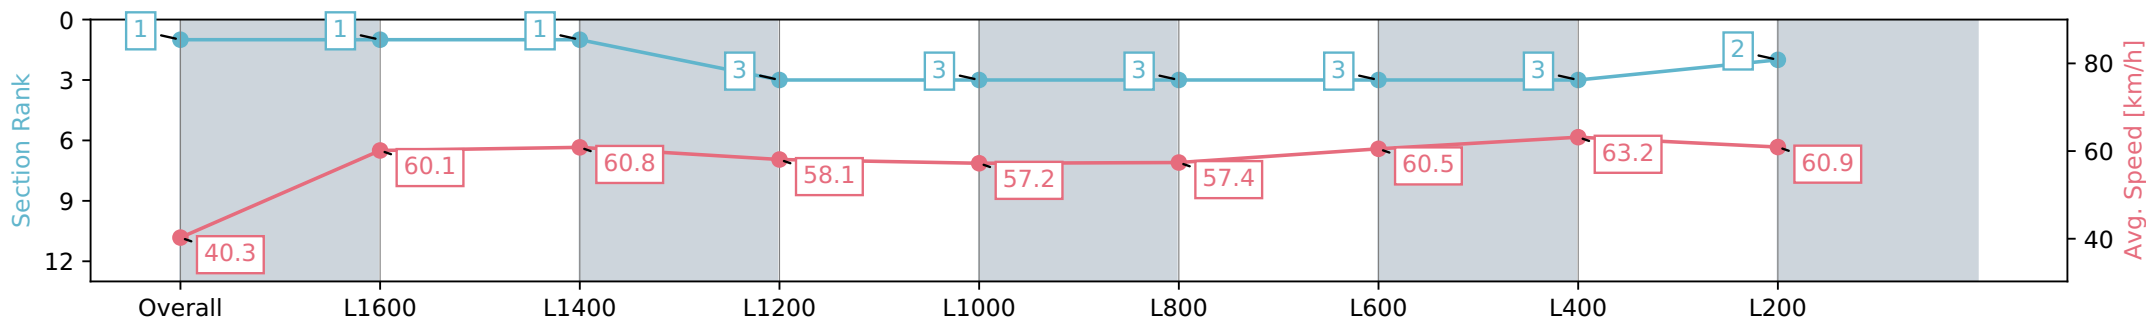

14 February 2024 - 1:40PM

Track Rating: Soft 5, Weather: Fine, Rail Position: +7m 800m-400m, +5m Remainder

Section	Overall	L1600	L1400	L1200	L1000	L800	L600	L400	L200
Section Times	1:47.50 [1] (0:10.59)	1:36.91 [1] (0:12.13)	1:24.78 [1] (0:11.88)	1:12.90 [3] (0:12.37)	1:00.53 [3] (0:12.62)	0:47.91 [3] (0:12.59)	0:35.32 [3] (0:11.98)	0:23.34 [3] (0:11.50)	0:11.84 [2] (0:11.84)
Average Speed [km/h]	40.3	60.1	60.8	58.1	57.2	57.4	60.5	63.2	60.9
Top Speed [km/h]	62.8	61.9	61.8	59.7	57.6	58.3	62.1	64.2	62.8
Avg. Dist. to Rail [m]	4.7	1.7	0.8	0.2	0.5	0.9	1.5	3.4	2.8
Avg. Stride Freq. [Hz]	2.2	2.3	2.3	2.2	2.2	2.2	2.2	2.3	2.3
Avg. Stride Length [m]	5.0	7.3	7.5	7.3	7.4	7.3	7.5	7.6	7.3