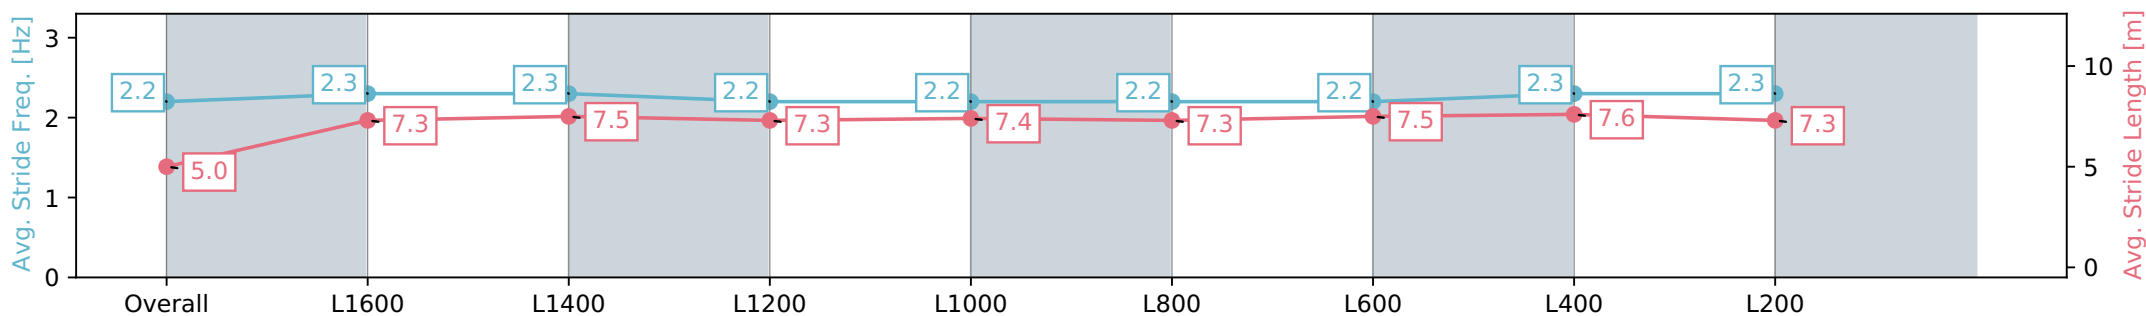

14 February 2024 - 1:40PM

Track Rating: Soft 5, Weather: Fine, Rail Position: +7m 800m-400m, +5m Remainder

Section	Overall	L1600	L1400	L1200	L1000	L800	L600	L400	L200
Section Times	1:47.50 [1] (0:10.59)	1:36.91 [1] (0:12.13)	1:24.78 [1] (0:11.88)	1:12.90 [3] (0:12.37)	1:00.53 [3] (0:12.62)	0:47.91 [3] (0:12.59)	0:35.32 [3] (0:11.98)	0:23.34 [3] (0:11.50)	0:11.84 [2] (0:11.84)
Average Speed [km/h]	40.3	60.1	60.8	58.1	57.2	57.4	60.5	63.2	60.9
Top Speed [km/h]	62.8	61.9	61.8	59.7	57.6	58.3	62.1	64.2	62.8
Avg. Dist. to Rail [m]	4.7	1.7	0.8	0.2	0.5	0.9	1.5	3.4	2.8
Avg. Stride Freq. [Hz]	2.2	2.3	2.3	2.2	2.2	2.2	2.2	2.3	2.3
Avg. Stride Length [m]	5.0	7.3	7.5	7.3	7.4	7.3	7.5	7.6	7.3