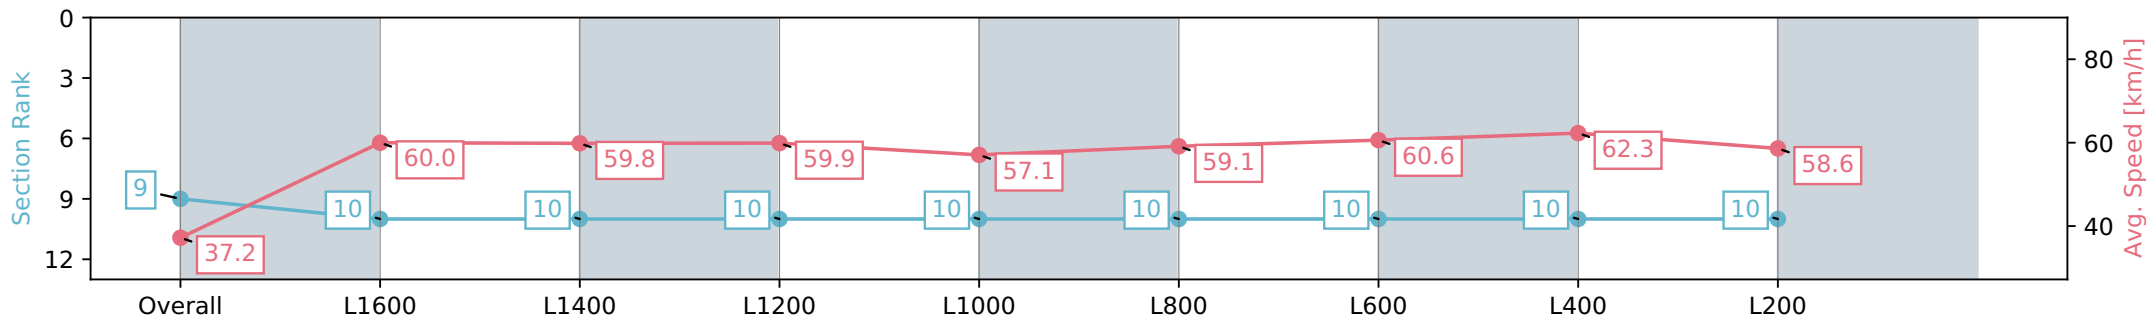

Gawler SA - Professional

Race 1: Gawler Arms Hotel Maiden Plate - 1719m

14 February 2024 - 1:40PM

Track Rating: Soft 5, Weather: Fine, Rail Position: +7m 800m-400m, +5m Remainder

Section	Overall	L1600	L1400	L1200	L1000	L800	L600	L400	L200
Section Times	1:48.78 [9] (0:11.53)	1:37.25 [10] (0:12.15)	1:25.10 [10] (0:12.07)	1:13.03 [10] (0:12.01)	1:01.02 [10] (0:12.62)	0:48.40 [10] (0:12.37)	0:36.03 [10] (0:12.07)	0:23.96 [10] (0:11.69)	0:12.27 [10] (0:12.27)
Average Speed [km/h]	37.2	60.0	59.8	59.9	57.1	59.1	60.6	62.3	58.6
Top Speed [km/h]	57.0	60.8	62.9	62.8	58.3	59.8	62.9	63.1	61.1
Avg. Dist. to Rail [m]	6.2	1.9	1.2	0.3	0.5	2.2	4.1	3.6	2.8
Avg. Stride Freq. [Hz]	2.2	2.4	2.3	2.3	2.2	2.3	2.3	2.3	2.2
Avg. Stride Length [m]	4.7	7.1	7.3	7.3	7.2	7.3	7.4	7.5	7.2