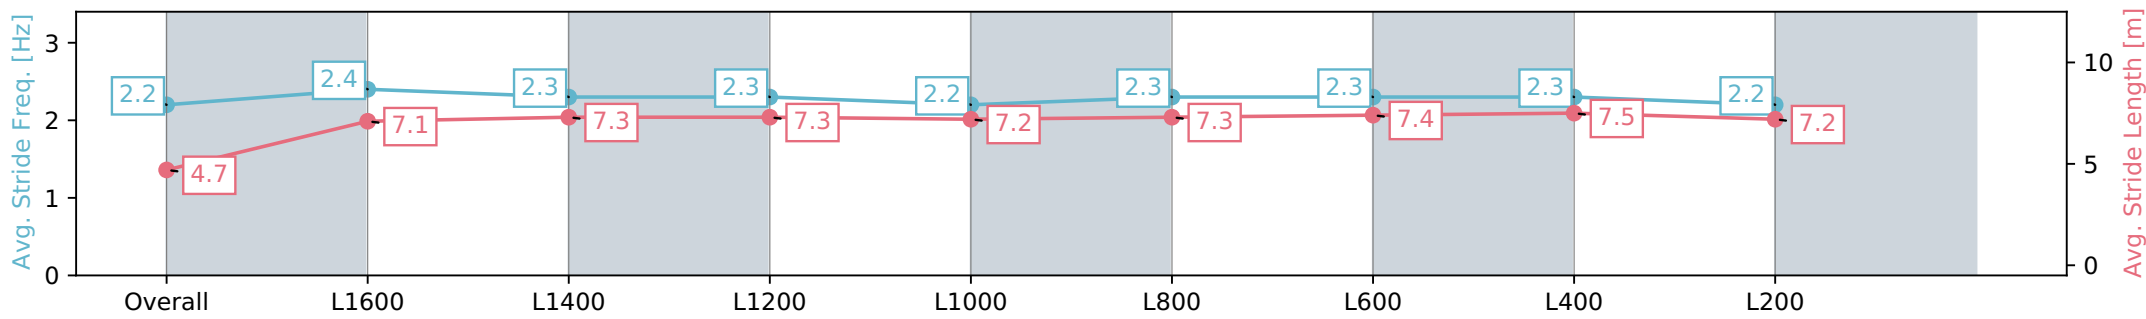

Gawler SA - Professional

Race 1: Gawler Arms Hotel Maiden Plate - 1719m

14 February 2024 - 1:40PM

Track Rating: Soft 5, Weather: Fine, Rail Position: +7m 800m-400m, +5m Remainder

Section	Overall	L1600	L1400	L1200	L1000	L800	L600	L400	L200
Section Times	1:48.78 [9] (0:11.53)	1:37.25 [10] (0:12.15)	1:25.10 [10] (0:12.07)	1:13.03 [10] (0:12.01)	1:01.02 [10] (0:12.62)	0:48.40 [10] (0:12.37)	0:36.03 [10] (0:12.07)	0:23.96 [10] (0:11.69)	0:12.27 [10] (0:12.27)
Average Speed [km/h]	37.2	60.0	59.8	59.9	57.1	59.1	60.6	62.3	58.6
Top Speed [km/h]	57.0	60.8	62.9	62.8	58.3	59.8	62.9	63.1	61.1
Avg. Dist. to Rail [m]	6.2	1.9	1.2	0.3	0.5	2.2	4.1	3.6	2.8
Avg. Stride Freq. [Hz]	2.2	2.4	2.3	2.3	2.2	2.3	2.3	2.3	2.2
Avg. Stride Length [m]	4.7	7.1	7.3	7.3	7.2	7.3	7.4	7.5	7.2

- [] Ranking at each section and finish
- :-:- No data available at this section
- NA No data available

Horse/Jockey Name	WARTHOG
Finish Rank	10
Fastest Section Time (Section)	0:10.69 (Overall)
Top Speed [km/h] (Section)	62.5 (L1400)
Race State	Finished