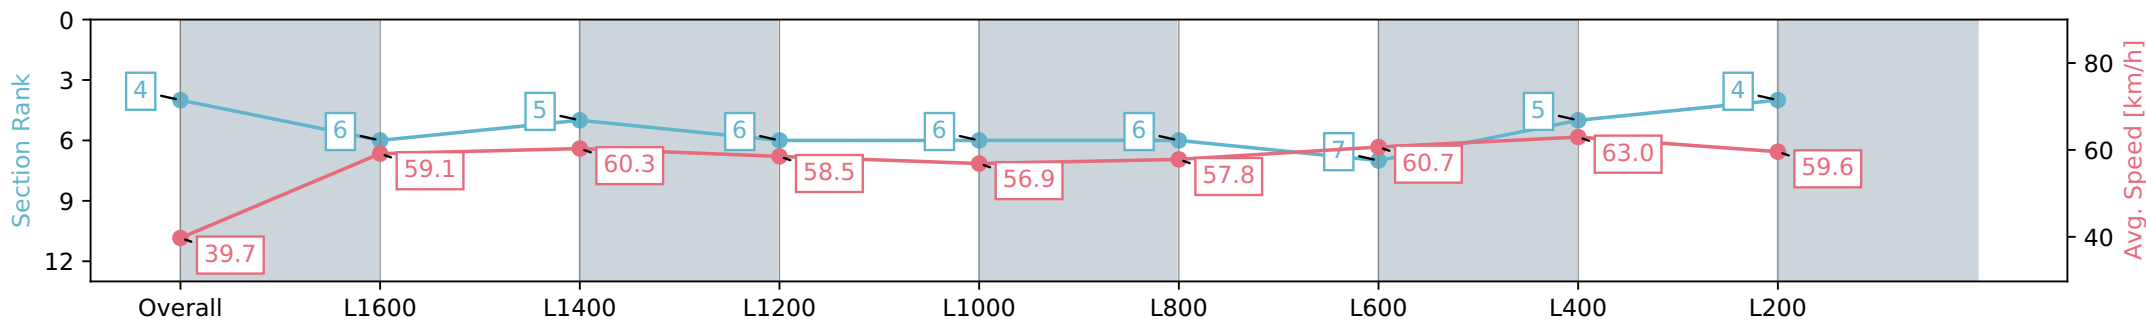

Gawler SA - Professional

Race 1: Gawler Arms Hotel Maiden Plate - 1719m

14 February 2024 - 1:40PM

Track Rating: Soft 5, Weather: Fine, Rail Position: +7m 800m-400m, +5m Remainder

Section	Overall	L1600	L1400	L1200	L1000	L800	L600	L400	L200
Section Times	1:47.89 [4] (0:10.78)	1:37.11 [6] (0:12.21)	1:24.90 [5] (0:11.96)	1:12.94 [6] (0:12.30)	1:00.64 [6] (0:12.64)	0:48.00 [6] (0:12.53)	0:35.47 [7] (0:11.91)	0:23.56 [5] (0:11.49)	0:12.07 [4] (0:12.07)
Average Speed [km/h]	39.7	59.1	60.3	58.5	56.9	57.8	60.7	63.0	59.6
Top Speed [km/h]	61.2	60.7	61.3	60.8	57.8	58.5	63.3	63.8	61.9
Avg. Dist. to Rail [m]	3.8	0.3	0.6	0.2	0.4	0.8	1.0	1.3	0.8
Avg. Stride Freq. [Hz]	2.1	2.3	2.2	2.2	2.2	2.2	2.2	2.3	2.3
Avg. Stride Length [m]	5.1	7.3	7.5	7.5	7.3	7.4	7.6	7.6	7.3