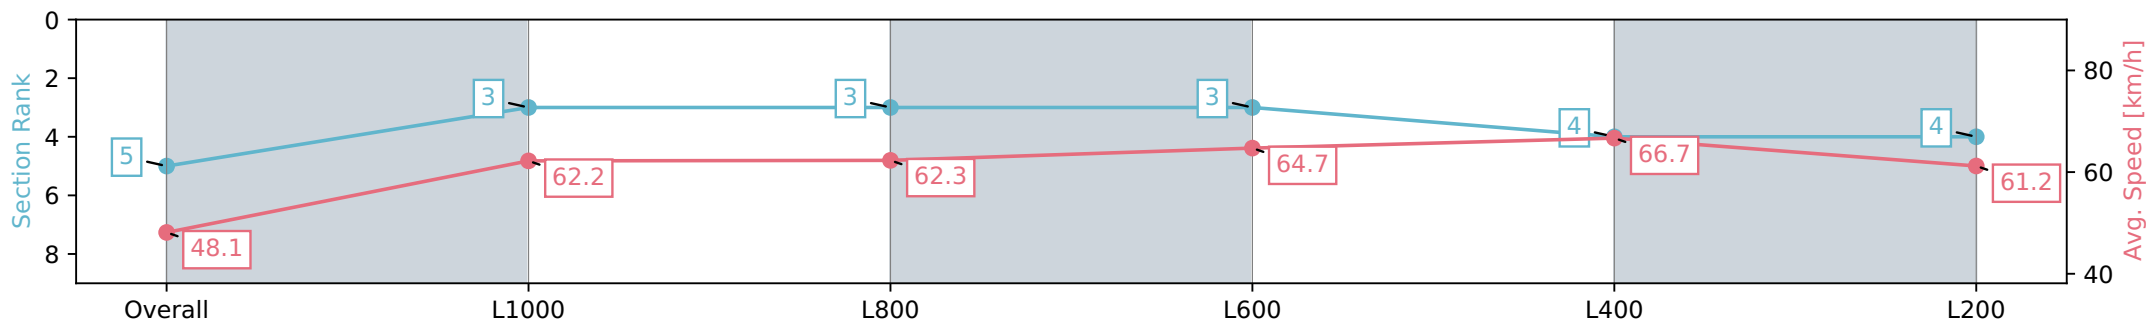

Gawler SA - Professional

Race 5: Happy 70th Birthday Mark Burnett Handicap - 1200m

20 January 2024 - 2:47PM

Track Rating: Good 3, Weather: Fine, Rail Position: +5m
800m-400m, +3m Remainder

| Section | Overall | L1000 | L800 | L600 | L400 | L200 |
|------------------------|--------------------------|--------------------------|--------------------------|--------------------------|--------------------------|--------------------------|
| Section Times | 1:11.82 [5] (0:15.00) | 0:56.82 [3] (0:11.57) | 0:45.24 [3] (0:11.61) | 0:33.63 [3] (0:11.09) | 0:22.54 [4] (0:10.80) | 0:11.74 [4] (0:11.74) |
| Average Speed [km/h] | 48.1 | 62.2 | 62.3 | 64.7 | 66.7 | 61.2 |
| Top Speed [km/h] | 63.7 | 63.7 | 63.0 | 66.9 | 67.7 | 64.1 |
| Avg. Dist. to Rail [m] | 1.8 | 1.0 | 0.4 | 0.7 | 0.5 | 1.0 |
| Avg. Stride Freq. [Hz] | 2.3 | 2.4 | 2.4 | 2.4 | 2.5 | 2.4 |
| Avg. Stride Length [m] | 5.8 | 7.3 | 7.4 | 7.4 | 7.6 | 7.2 |