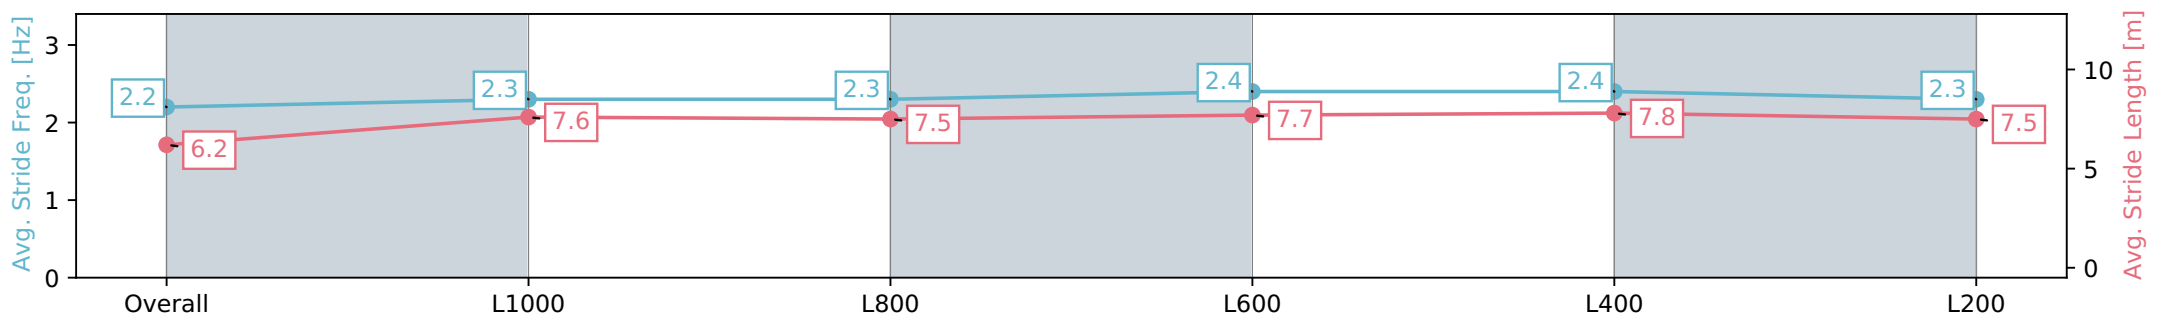

Gawler SA - Professional

Race 5: Happy 70th Birthday Mark Burnett Handicap - 1200m

20 January 2024 - 2:47PM

Track Rating: Good 3, Weather: Fine, Rail Position: +5m
800m-400m, +3m Remainder

| Section | Overall | L1000 | L800 | L600 | L400 | L200 |
|------------------------|--------------------------|--------------------------|--------------------------|--------------------------|--------------------------|--------------------------|
| Section Times | 1:11.20 [3] (0:14.57) | 0:56.62 [1] (0:11.68) | 0:44.94 [1] (0:11.72) | 0:33.22 [1] (0:11.01) | 0:22.21 [2] (0:10.78) | 0:11.43 [2] (0:11.43) |
| Average Speed [km/h] | 49.5 | 62.0 | 61.5 | 65.1 | 67.0 | 62.9 |
| Top Speed [km/h] | 63.1 | 62.4 | 62.4 | 67.7 | 67.5 | 65.1 |
| Avg. Dist. to Rail [m] | 4.8 | 1.5 | 0.4 | 0.5 | 0.5 | 0.8 |
| Avg. Stride Freq. [Hz] | 2.2 | 2.3 | 2.3 | 2.4 | 2.4 | 2.3 |
| Avg. Stride Length [m] | 6.2 | 7.6 | 7.5 | 7.7 | 7.8 | 7.5 |