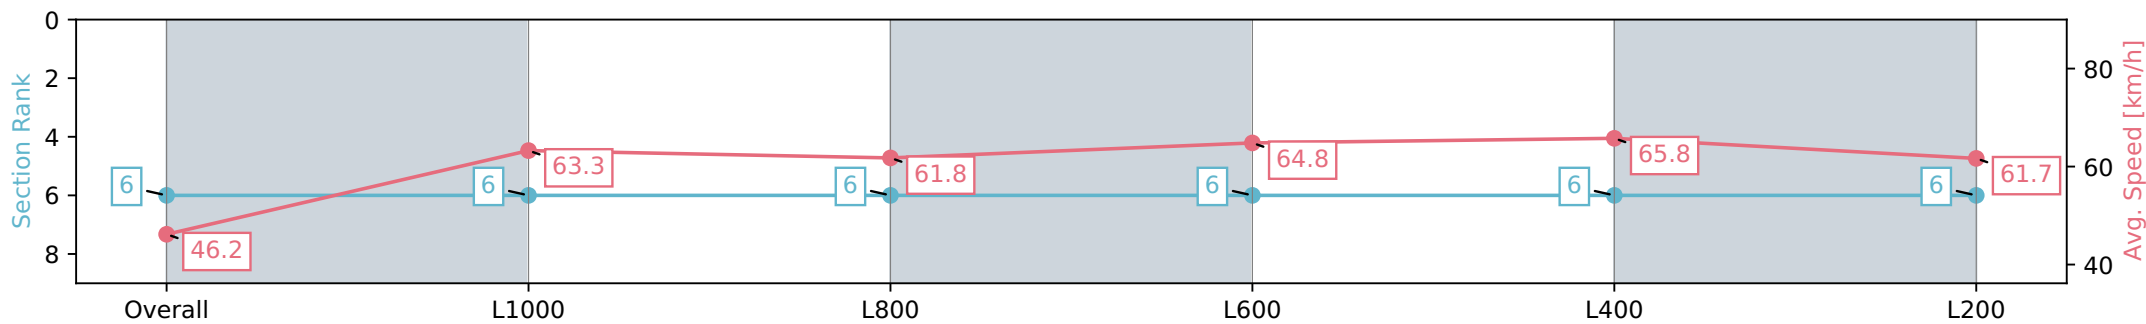

Gawler SA - Professional

Race 5: Happy 70th Birthday Mark Burnett Handicap - 1200m

20 January 2024 - 2:47PM

Track Rating: Good 3, Weather: Fine, Rail Position: +5m
800m-400m, +3m Remainder

| Section | Overall | L1000 | L800 | L600 | L400 | L200 |
|------------------------|--------------------------|--------------------------|--------------------------|--------------------------|--------------------------|--------------------------|
| Section Times | 1:12.50 [6] (0:15.62) | 0:56.88 [6] (0:11.45) | 0:45.43 [6] (0:11.68) | 0:33.75 [6] (0:11.15) | 0:22.60 [6] (0:10.95) | 0:11.65 [6] (0:11.65) |
| Average Speed [km/h] | 46.2 | 63.3 | 61.8 | 64.8 | 65.8 | 61.7 |
| Top Speed [km/h] | 64.1 | 64.8 | 63.9 | 66.3 | 66.6 | 64.4 |
| Avg. Dist. to Rail [m] | 2.8 | 1.1 | 0.8 | 0.2 | 0.5 | 0.7 |
| Avg. Stride Freq. [Hz] | 2.1 | 2.3 | 2.4 | 2.4 | 2.4 | 2.4 |
| Avg. Stride Length [m] | 6.0 | 7.5 | 7.3 | 7.7 | 7.5 | 7.2 |