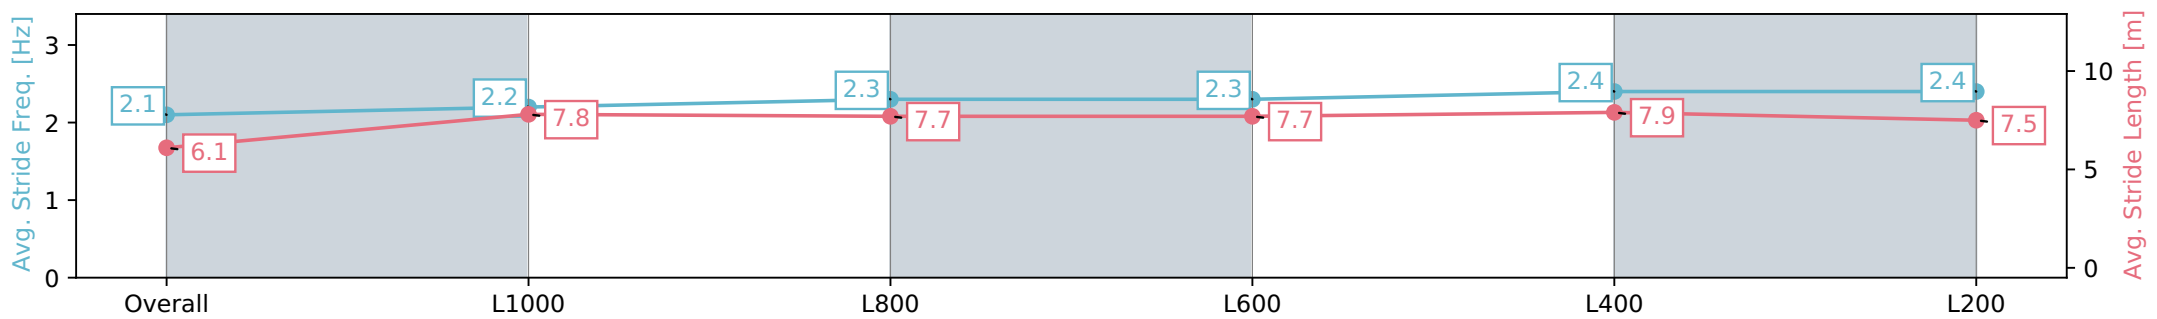

Report Created: Sat 20 January 2024 15:36:22 GMT+11 (Note: Timing is based on positional data)

- [] Ranking at each section and finish
- :-:- No data available at this section
- NA No data available

| | |
|--------------------------------|----------------|
| Horse/Jockey Name | EL SALTO |
| Finish Rank | 4 |
| Fastest Section Time (Section) | 0:10.61 (L400) |
| Top Speed [km/h] (Section) | 69.8 (L400) |
| Race State | Finished |

Gawler SA - Professional
 Race 5: Happy 70th Birthday Mark Burnett Handicap - 1200m

20 January 2024 - 2:47PM

Track Rating: Good 3, Weather: Fine, Rail Position: +5m
 800m-400m, +3m Remainder

| Section | Overall | L1000 | L800 | L600 | L400 | L200 |
|------------------------|--------------------------|--------------------------|--------------------------|--------------------------|--------------------------|--------------------------|
| Section Times | 1:11.37 [4] (0:15.28) | 0:56.08 [5] (0:11.49) | 0:44.59 [5] (0:11.56) | 0:33.02 [5] (0:11.17) | 0:21.85 [5] (0:10.61) | 0:11.24 [5] (0:11.24) |
| Average Speed [km/h] | 47.3 | 62.6 | 62.4 | 64.6 | 68.1 | 64.1 |
| Top Speed [km/h] | 63.6 | 64.7 | 63.3 | 67.5 | 69.8 | 66.2 |
| Avg. Dist. to Rail [m] | 1.5 | 0.6 | 0.3 | 0.6 | 1.9 | 2.7 |
| Avg. Stride Freq. [Hz] | 2.1 | 2.2 | 2.3 | 2.3 | 2.4 | 2.4 |
| Avg. Stride Length [m] | 6.1 | 7.8 | 7.7 | 7.7 | 7.9 | 7.5 |