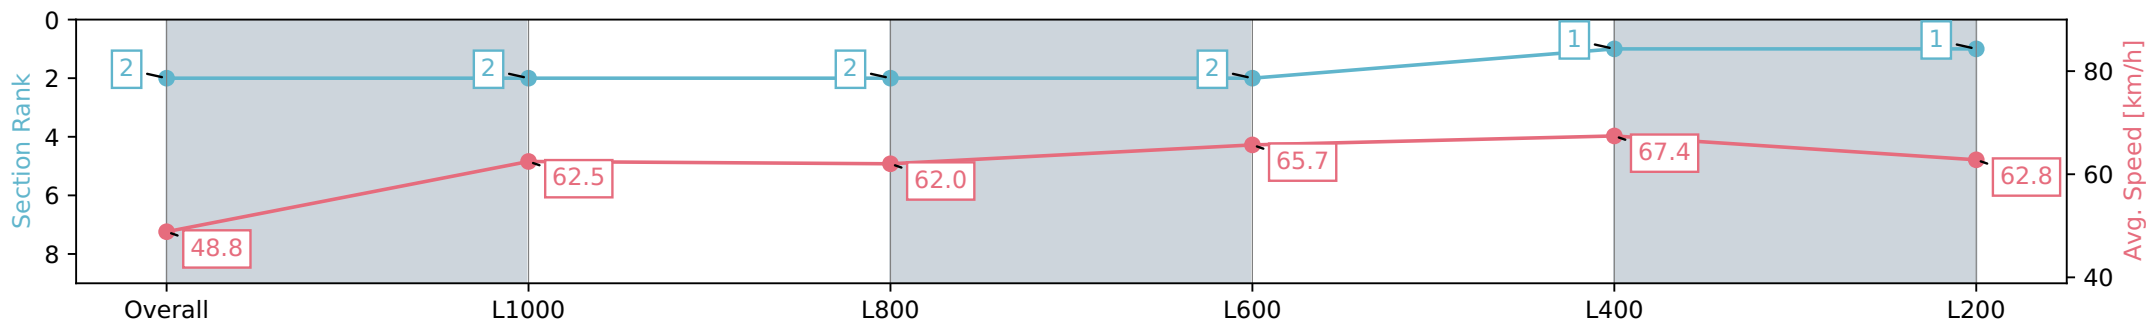

Gawler SA - Professional

Race 5: Happy 70th Birthday Mark Burnett Handicap - 1200m

20 January 2024 - 2:47PM

Track Rating: Good 3, Weather: Fine, Rail Position: +5m
800m-400m, +3m Remainder

| Section | Overall | L1000 | L800 | L600 | L400 | L200 |
|------------------------|--------------------------|--------------------------|--------------------------|--------------------------|--------------------------|--------------------------|
| Section Times | 1:11.18 [2] (0:14.75) | 0:56.43 [2] (0:11.59) | 0:44.84 [2] (0:11.65) | 0:33.19 [2] (0:10.98) | 0:22.21 [1] (0:10.77) | 0:11.44 [1] (0:11.44) |
| Average Speed [km/h] | 48.8 | 62.5 | 62.0 | 65.7 | 67.4 | 62.8 |
| Top Speed [km/h] | 63.2 | 63.3 | 63.3 | 67.6 | 67.8 | 65.4 |
| Avg. Dist. to Rail [m] | 4.2 | 2.5 | 0.8 | 0.6 | 2.9 | 2.3 |
| Avg. Stride Freq. [Hz] | 2.2 | 2.2 | 2.3 | 2.4 | 2.4 | 2.4 |
| Avg. Stride Length [m] | 6.1 | 7.8 | 7.6 | 7.7 | 7.7 | 7.4 |