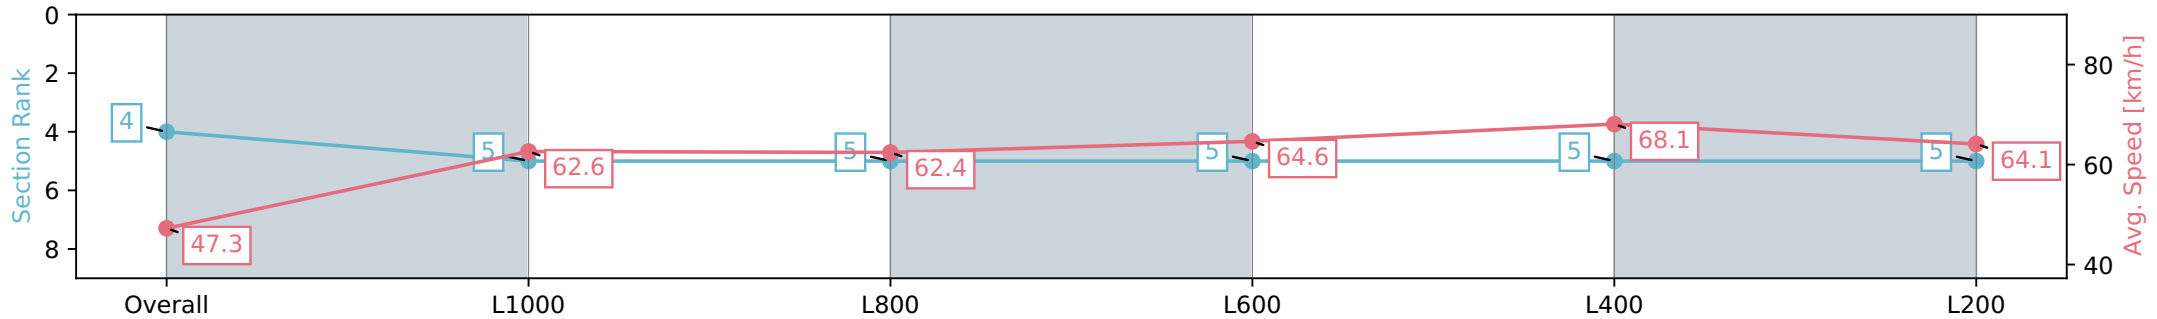

Report Created: Sat 20 January 2024 15:36:22 GMT+11 (Note: Timing is based on positional data)

- [] Ranking at each section and finish
- :-:- No data available at this section
- NA No data available

| | |
|--------------------------------|----------------|
| Horse/Jockey Name | EL SALTO |
| Finish Rank | 4 |
| Fastest Section Time (Section) | 0:10.61 (L400) |
| Top Speed [km/h] (Section) | 69.8 (L400) |
| Race State | Finished |

Gawler SA - Professional
 Race 5: Happy 70th Birthday Mark Burnett Handicap - 1200m

20 January 2024 - 2:47PM

Track Rating: Good 3, Weather: Fine, Rail Position: +5m
 800m-400m, +3m Remainder

| Section | Overall | L1000 | L800 | L600 | L400 | L200 |
|------------------------|--------------------------|--------------------------|--------------------------|--------------------------|--------------------------|--------------------------|
| Section Times | 1:11.37 [4] (0:15.28) | 0:56.08 [5] (0:11.49) | 0:44.59 [5] (0:11.56) | 0:33.02 [5] (0:11.17) | 0:21.85 [5] (0:10.61) | 0:11.24 [5] (0:11.24) |
| Average Speed [km/h] | 47.3 | 62.6 | 62.4 | 64.6 | 68.1 | 64.1 |
| Top Speed [km/h] | 63.6 | 64.7 | 63.3 | 67.5 | 69.8 | 66.2 |
| Avg. Dist. to Rail [m] | 1.5 | 0.6 | 0.3 | 0.6 | 1.9 | 2.7 |
| Avg. Stride Freq. [Hz] | 2.1 | 2.2 | 2.3 | 2.3 | 2.4 | 2.4 |
| Avg. Stride Length [m] | 6.1 | 7.8 | 7.7 | 7.7 | 7.9 | 7.5 |