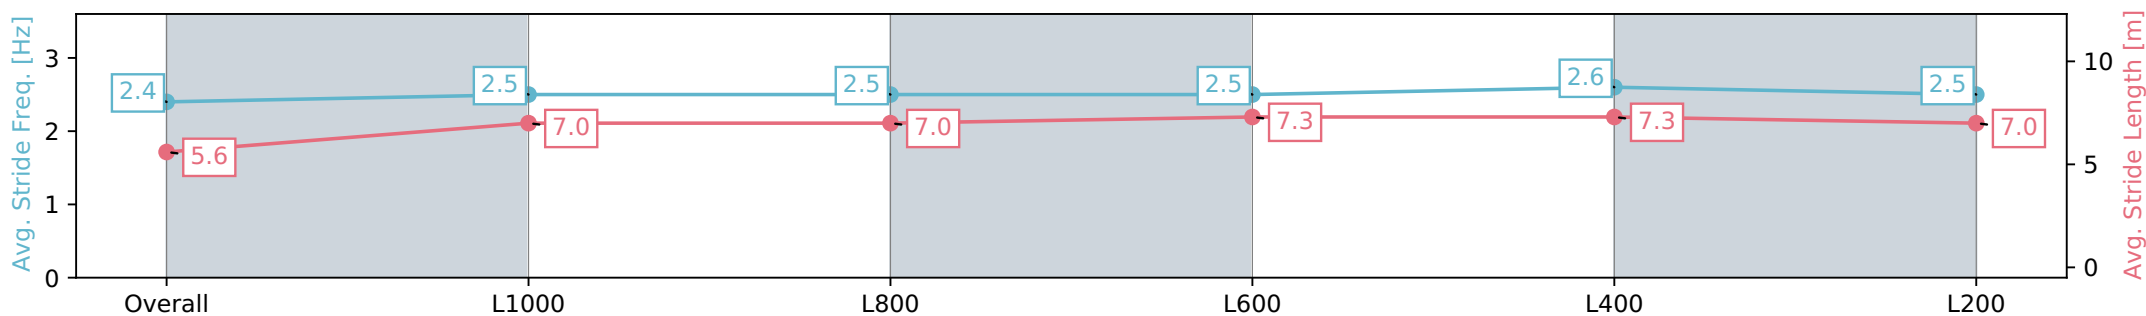

Gawler SA - Professional

Race 5: Happy 70th Birthday Mark Burnett Handicap - 1200m

20 January 2024 - 2:47PM

Track Rating: Good 3, Weather: Fine, Rail Position: +5m
800m-400m, +3m Remainder

| Section | Overall | L1000 | L800 | L600 | L400 | L200 |
|------------------------|--------------------------|--------------------------|--------------------------|--------------------------|--------------------------|--------------------------|
| Section Times | 1:11.15 [1] (0:15.02) | 0:56.13 [4] (0:11.60) | 0:44.53 [4] (0:11.62) | 0:32.91 [4] (0:11.03) | 0:21.88 [3] (0:10.64) | 0:11.24 [3] (0:11.24) |
| Average Speed [km/h] | 48.0 | 62.5 | 62.1 | 65.6 | 68.1 | 63.8 |
| Top Speed [km/h] | 63.5 | 63.6 | 63.2 | 67.3 | 69.6 | 67.7 |
| Avg. Dist. to Rail [m] | 4.2 | 1.8 | 0.9 | 0.7 | 2.8 | 2.4 |
| Avg. Stride Freq. [Hz] | 2.4 | 2.5 | 2.5 | 2.5 | 2.6 | 2.5 |
| Avg. Stride Length [m] | 5.6 | 7.0 | 7.0 | 7.3 | 7.3 | 7.0 |