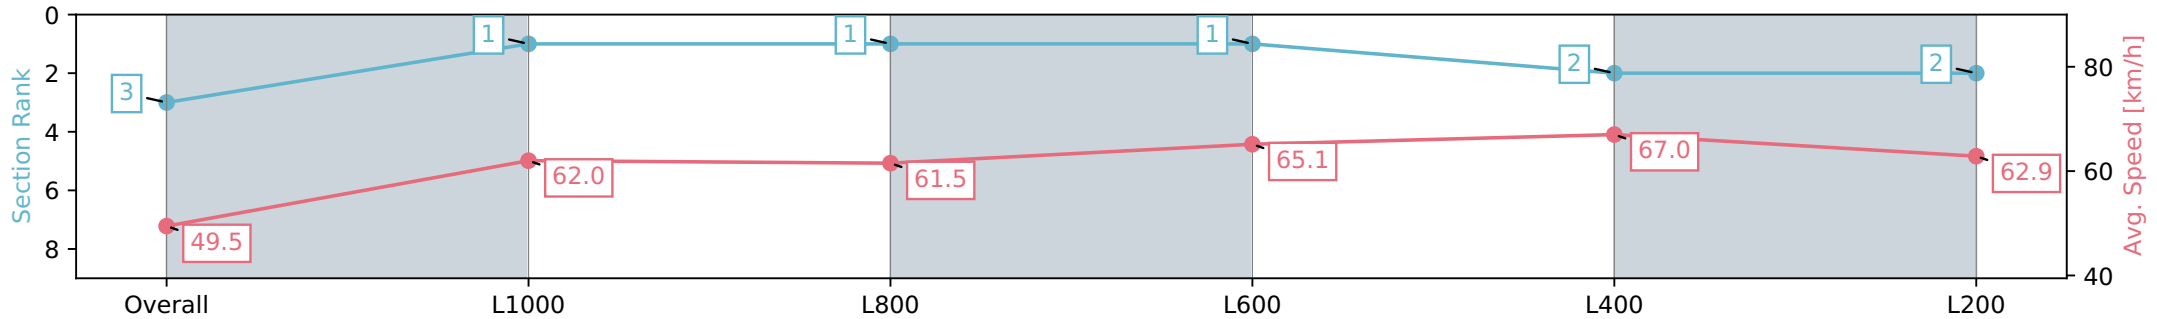

Gawler SA - Professional

Race 5: Happy 70th Birthday Mark Burnett Handicap - 1200m

20 January 2024 - 2:47PM

Track Rating: Good 3, Weather: Fine, Rail Position: +5m
800m-400m, +3m Remainder

| Section | Overall | L1000 | L800 | L600 | L400 | L200 |
|------------------------|--------------------------|--------------------------|--------------------------|--------------------------|--------------------------|--------------------------|
| Section Times | 1:11.20 [3] (0:14.57) | 0:56.62 [1] (0:11.68) | 0:44.94 [1] (0:11.72) | 0:33.22 [1] (0:11.01) | 0:22.21 [2] (0:10.78) | 0:11.43 [2] (0:11.43) |
| Average Speed [km/h] | 49.5 | 62.0 | 61.5 | 65.1 | 67.0 | 62.9 |
| Top Speed [km/h] | 63.1 | 62.4 | 62.4 | 67.7 | 67.5 | 65.1 |
| Avg. Dist. to Rail [m] | 4.8 | 1.5 | 0.4 | 0.5 | 0.5 | 0.8 |
| Avg. Stride Freq. [Hz] | 2.2 | 2.3 | 2.3 | 2.4 | 2.4 | 2.3 |
| Avg. Stride Length [m] | 6.2 | 7.6 | 7.5 | 7.7 | 7.8 | 7.5 |