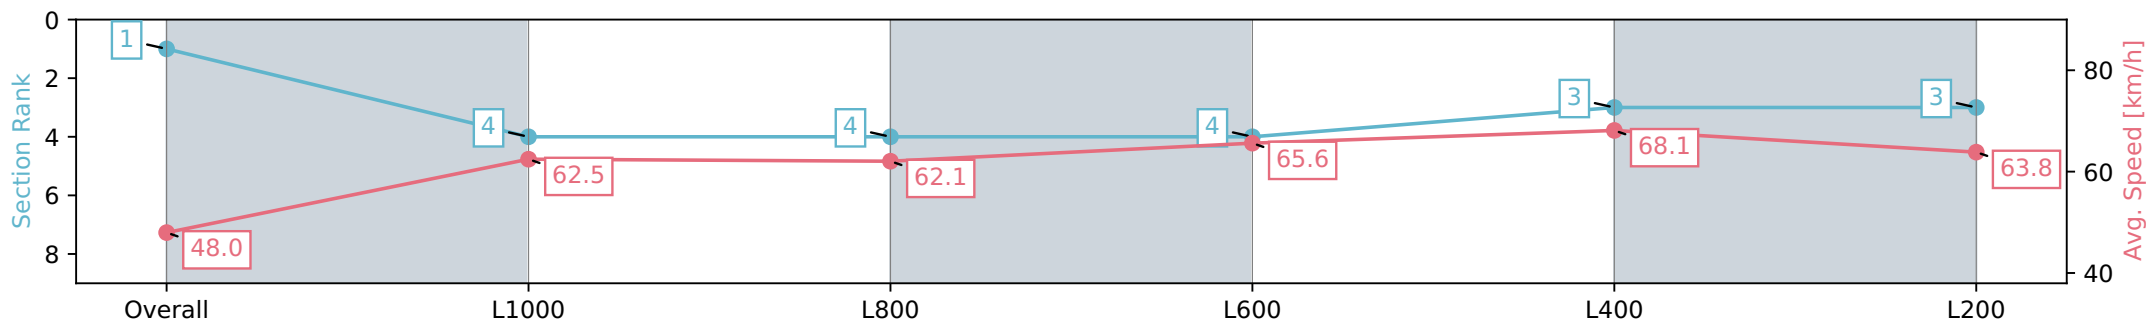

Gawler SA - Professional

Race 5: Happy 70th Birthday Mark Burnett Handicap - 1200m

20 January 2024 - 2:47PM

Track Rating: Good 3, Weather: Fine, Rail Position: +5m
800m-400m, +3m Remainder

| Section | Overall | L1000 | L800 | L600 | L400 | L200 |
|------------------------|--------------------------|--------------------------|--------------------------|--------------------------|--------------------------|--------------------------|
| Section Times | 1:11.15 [1] (0:15.02) | 0:56.13 [4] (0:11.60) | 0:44.53 [4] (0:11.62) | 0:32.91 [4] (0:11.03) | 0:21.88 [3] (0:10.64) | 0:11.24 [3] (0:11.24) |
| Average Speed [km/h] | 48.0 | 62.5 | 62.1 | 65.6 | 68.1 | 63.8 |
| Top Speed [km/h] | 63.5 | 63.6 | 63.2 | 67.3 | 69.6 | 67.7 |
| Avg. Dist. to Rail [m] | 4.2 | 1.8 | 0.9 | 0.7 | 2.8 | 2.4 |
| Avg. Stride Freq. [Hz] | 2.4 | 2.5 | 2.5 | 2.5 | 2.6 | 2.5 |
| Avg. Stride Length [m] | 5.6 | 7.0 | 7.0 | 7.3 | 7.3 | 7.0 |