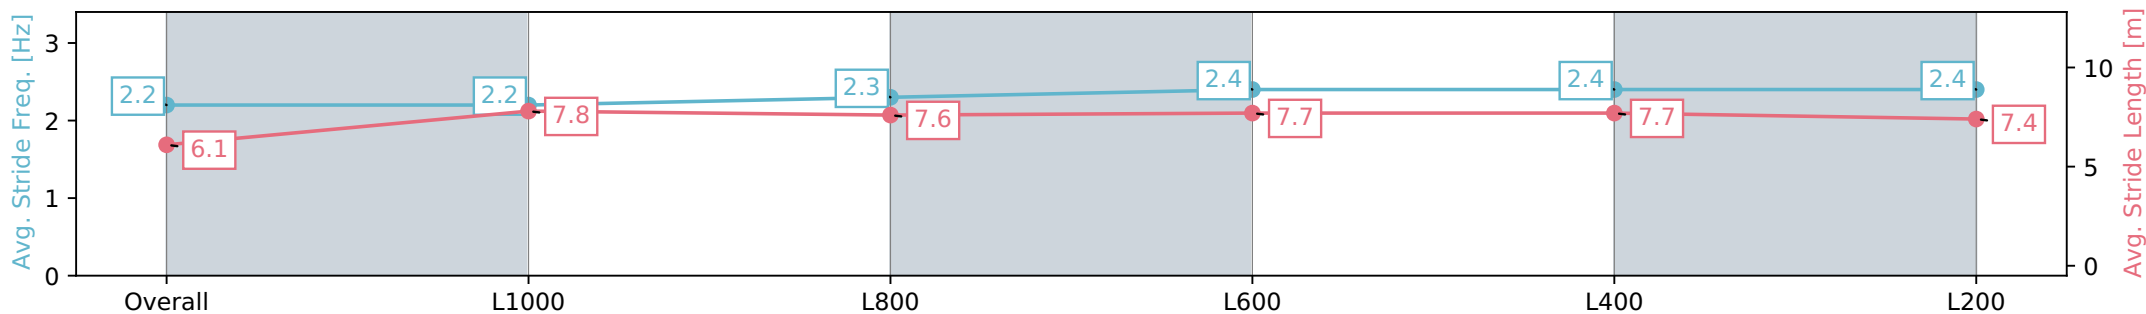

Gawler SA - Professional

Race 5: Happy 70th Birthday Mark Burnett Handicap - 1200m

20 January 2024 - 2:47PM

Track Rating: Good 3, Weather: Fine, Rail Position: +5m
800m-400m, +3m Remainder

| Section | Overall | L1000 | L800 | L600 | L400 | L200 |
|------------------------|--------------------------|--------------------------|--------------------------|--------------------------|--------------------------|--------------------------|
| Section Times | 1:11.18 [2] (0:14.75) | 0:56.43 [2] (0:11.59) | 0:44.84 [2] (0:11.65) | 0:33.19 [2] (0:10.98) | 0:22.21 [1] (0:10.77) | 0:11.44 [1] (0:11.44) |
| Average Speed [km/h] | 48.8 | 62.5 | 62.0 | 65.7 | 67.4 | 62.8 |
| Top Speed [km/h] | 63.2 | 63.3 | 63.3 | 67.6 | 67.8 | 65.4 |
| Avg. Dist. to Rail [m] | 4.2 | 2.5 | 0.8 | 0.6 | 2.9 | 2.3 |
| Avg. Stride Freq. [Hz] | 2.2 | 2.2 | 2.3 | 2.4 | 2.4 | 2.4 |
| Avg. Stride Length [m] | 6.1 | 7.8 | 7.6 | 7.7 | 7.7 | 7.4 |