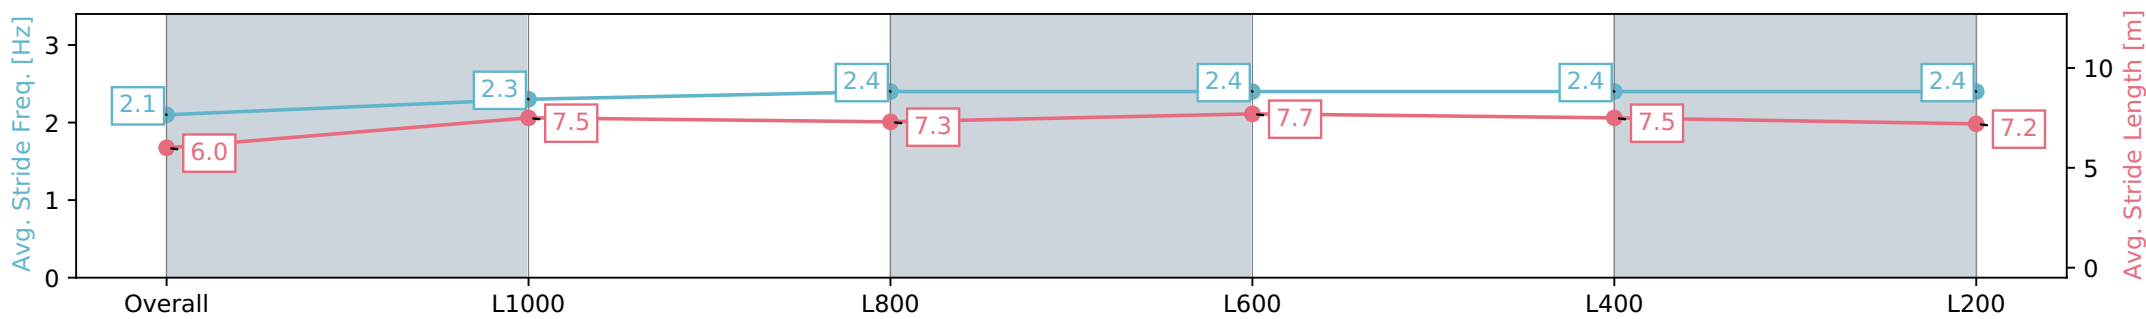

Gawler SA - Professional

Race 5: Happy 70th Birthday Mark Burnett Handicap - 1200m

20 January 2024 - 2:47PM

Track Rating: Good 3, Weather: Fine, Rail Position: +5m
800m-400m, +3m Remainder

| Section | Overall | L1000 | L800 | L600 | L400 | L200 |
|------------------------|--------------------------|--------------------------|--------------------------|--------------------------|--------------------------|--------------------------|
| Section Times | 1:12.50 [6] (0:15.62) | 0:56.88 [6] (0:11.45) | 0:45.43 [6] (0:11.68) | 0:33.75 [6] (0:11.15) | 0:22.60 [6] (0:10.95) | 0:11.65 [6] (0:11.65) |
| Average Speed [km/h] | 46.2 | 63.3 | 61.8 | 64.8 | 65.8 | 61.7 |
| Top Speed [km/h] | 64.1 | 64.8 | 63.9 | 66.3 | 66.6 | 64.4 |
| Avg. Dist. to Rail [m] | 2.8 | 1.1 | 0.8 | 0.2 | 0.5 | 0.7 |
| Avg. Stride Freq. [Hz] | 2.1 | 2.3 | 2.4 | 2.4 | 2.4 | 2.4 |
| Avg. Stride Length [m] | 6.0 | 7.5 | 7.3 | 7.7 | 7.5 | 7.2 |