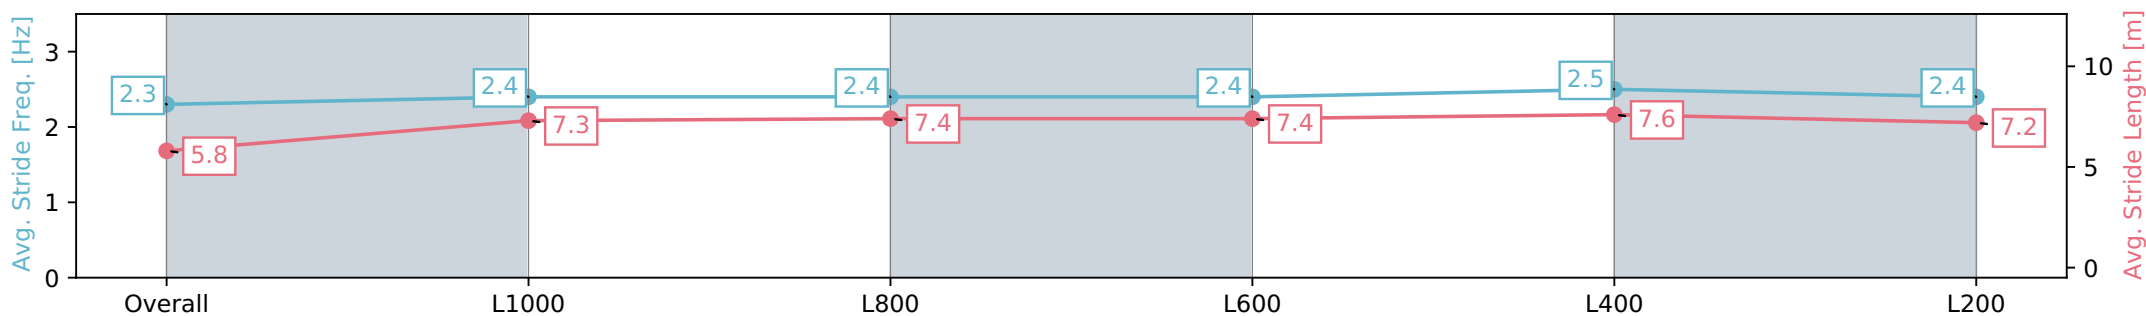

Gawler SA - Professional

Race 5: Happy 70th Birthday Mark Burnett Handicap - 1200m

20 January 2024 - 2:47PM

Track Rating: Good 3, Weather: Fine, Rail Position: +5m
800m-400m, +3m Remainder

| Section | Overall | L1000 | L800 | L600 | L400 | L200 |
|------------------------|--------------------------|--------------------------|--------------------------|--------------------------|--------------------------|--------------------------|
| Section Times | 1:11.82 [5] (0:15.00) | 0:56.82 [3] (0:11.57) | 0:45.24 [3] (0:11.61) | 0:33.63 [3] (0:11.09) | 0:22.54 [4] (0:10.80) | 0:11.74 [4] (0:11.74) |
| Average Speed [km/h] | 48.1 | 62.2 | 62.3 | 64.7 | 66.7 | 61.2 |
| Top Speed [km/h] | 63.7 | 63.7 | 63.0 | 66.9 | 67.7 | 64.1 |
| Avg. Dist. to Rail [m] | 1.8 | 1.0 | 0.4 | 0.7 | 0.5 | 1.0 |
| Avg. Stride Freq. [Hz] | 2.3 | 2.4 | 2.4 | 2.4 | 2.5 | 2.4 |
| Avg. Stride Length [m] | 5.8 | 7.3 | 7.4 | 7.4 | 7.6 | 7.2 |