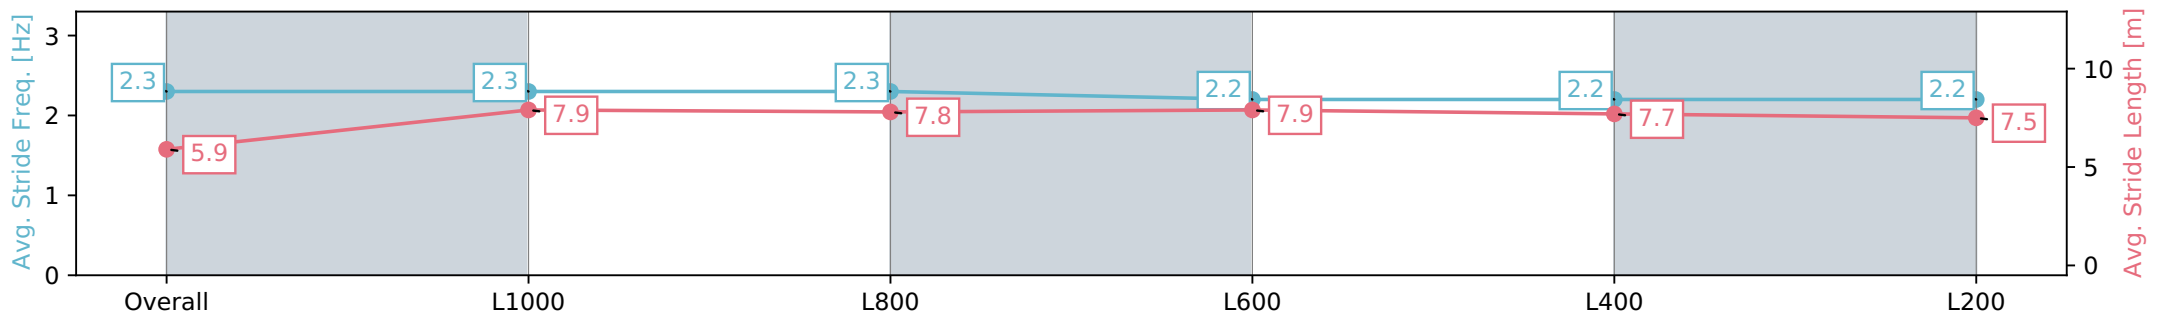

Report Created: Sat 20 January 2024 15:03:19 GMT+11 (Note: Timing is based on positional data)

- [] Ranking at each section and finish
- :-:- No data available at this section
- NA No data available

Horse/Jockey Name	HARRY DIGGER
Finish Rank	10
Fastest Section Time (Section)	0:10.87 (L1000)
Top Speed [km/h] (Section)	67.6 (L1000)
Race State	Finished

Gawler SA - Professional
 Race 4: Gawler Self Storage Three-Year-Old Maiden Plate - 1200m

20 January 2024 - 2:10PM

Track Rating: Good 3, Weather: Fine, Rail Position: +5m
 800m-400m, +3m Remainder

Section	Overall	L1000	L800	L600	L400	L200
Section Times	1:12.38 [10] (0:14.62)	0:57.76 [7] (0:10.87)	0:46.89 [7] (0:11.18)	0:35.71 [6] (0:11.45)	0:24.26 [8] (0:11.89)	0:12.37 [9] (0:12.37)
Average Speed [km/h]	49.3	66.3	63.9	62.6	60.5	58.2
Top Speed [km/h]	65.8	67.6	64.7	63.6	62.1	59.3
Avg. Dist. to Rail [m]	1.8	0.7	1.5	1.2	2.2	3.1
Avg. Stride Freq. [Hz]	2.3	2.3	2.3	2.2	2.2	2.2
Avg. Stride Length [m]	5.9	7.9	7.8	7.9	7.7	7.5