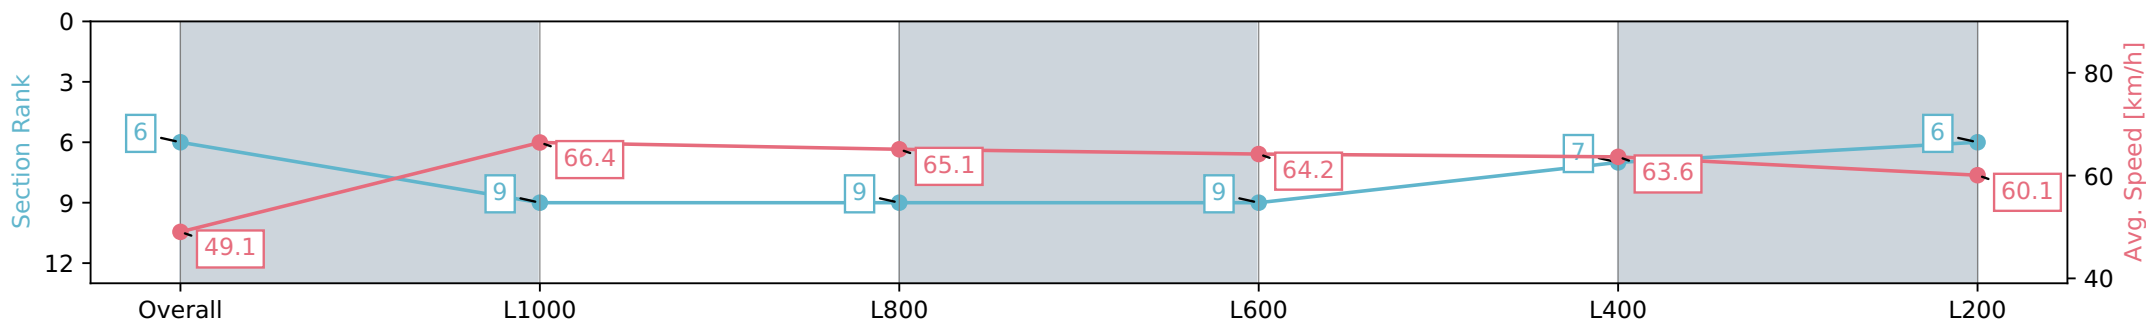

Horse/Jockey Name	UNDER THE CONE
Finish Rank	6
Fastest Section Time (Section)	0:10.94 (L1000)
Top Speed [km/h] (Section)	67.7 (L1000)
Race State	Finished

Gawler SA - Professional
Race 4: Gawler Self Storage Three-Year-Old Maiden Plate - 1200m

20 January 2024 - 2:10PM

Track Rating: Good 3, Weather: Fine, Rail Position: +5m
800m-400m, +3m Remainder

Section	Overall	L1000	L800	L600	L400	L200
Section Times	1:11.39 [6] (0:14.74)	0:56.65 [9] (0:10.94)	0:45.71 [9] (0:11.17)	0:34.54 [9] (0:11.22)	0:23.32 [7] (0:11.34)	0:11.98 [6] (0:11.98)
Average Speed [km/h]	49.1	66.4	65.1	64.2	63.6	60.1
Top Speed [km/h]	67.2	67.7	67.5	65.8	64.7	62.1
Avg. Dist. to Rail [m]	6.4	3.1	1.1	0.7	1.8	3.3
Avg. Stride Freq. [Hz]	2.3	2.4	2.4	2.4	2.4	2.3
Avg. Stride Length [m]	5.9	7.6	7.6	7.4	7.5	7.2

Report Created: Sat 20 January 2024 15:03:11 GMT+11 (Note: Timing is based on positional data)

- [ ] Ranking at each section and finish
- -:-:- No data available at this section
- NA No data available