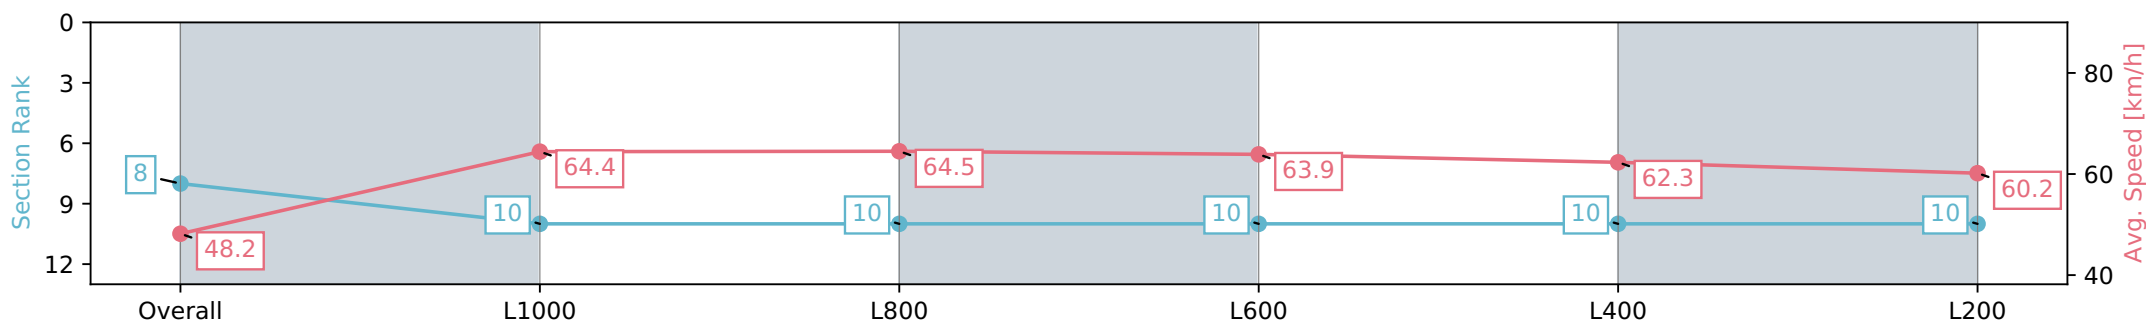

Horse/Jockey Name	EFFICACY
Finish Rank	8
Fastest Section Time (Section)	0:11.24 (L800)
Top Speed [km/h] (Section)	65.8 (L800)
Race State	Finished

Gawler SA - Professional
Race 4: Gawler Self Storage Three-Year-Old Maiden Plate - 1200m

20 January 2024 - 2:10PM

Track Rating: Good 3, Weather: Fine, Rail Position: +5m
800m-400m, +3m Remainder

Section	Overall	L1000	L800	L600	L400	L200
Section Times	1:12.28 [8] (0:14.93)	0:57.35 [10] (0:11.26)	0:46.09 [10] (0:11.24)	0:34.85 [10] (0:11.31)	0:23.54 [10] (0:11.55)	0:11.99 [10] (0:11.99)
Average Speed [km/h]	48.2	64.4	64.5	63.9	62.3	60.2
Top Speed [km/h]	64.4	65.7	65.8	65.3	63.3	61.3
Avg. Dist. to Rail [m]	3.4	2.2	0.6	0.8	2.8	4.1
Avg. Stride Freq. [Hz]	2.3	2.4	2.3	2.3	2.3	2.3
Avg. Stride Length [m]	5.8	7.6	7.7	7.7	7.6	7.3

- [ ] Ranking at each section and finish
- -:-:- No data available at this section
- NA No data available