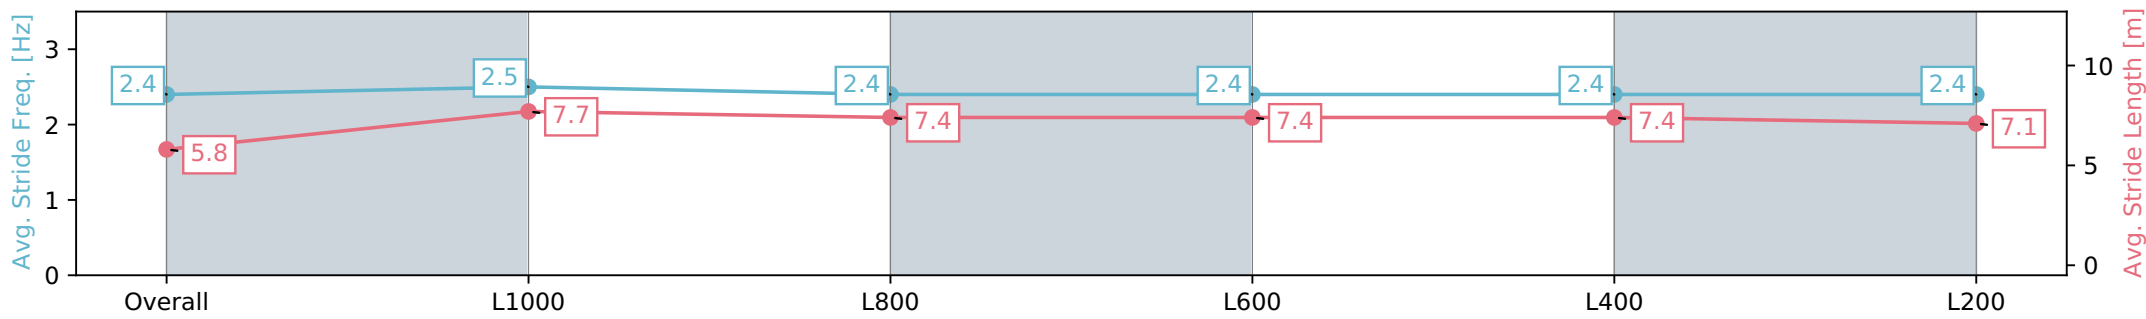

20 January 2024 - 2:10PM

Track Rating: Good 3, Weather: Fine, Rail Position: +5m
800m-400m, +3m Remainder

Section	Overall	L1000	L800	L600	L400	L200
Section Times	1:10.86 [1] (0:14.41)	0:56.45 [5] (0:10.79)	0:45.66 [4] (0:11.26)	0:34.40 [4] (0:11.33)	0:23.07 [4] (0:11.26)	0:11.81 [4] (0:11.81)
Average Speed [km/h]	49.9	67.2	63.7	63.7	64.1	60.9
Top Speed [km/h]	68.1	68.7	65.3	65.2	65.6	64.0
Avg. Dist. to Rail [m]	3.0	2.3	0.8	0.5	1.6	2.3
Avg. Stride Freq. [Hz]	2.3	2.3	2.3	2.3	2.4	2.3
Avg. Stride Length [m]	6.0	8.0	7.7	7.6	7.6	7.4

Gawler SA - Professional
 Race 4: Gawler Self Storage Three-Year-Old Maiden Plate - 1200m

20 January 2024 - 2:10PM

Track Rating: Good 3, Weather: Fine, Rail Position: +5m
 800m-400m, +3m Remainder

Section	Overall	L1000	L800	L600	L400	L200
Section Times	1:10.88 [2] (0:14.11)	0:56.77 [3] (0:10.63)	0:46.14 [3] (0:11.46)	0:34.68 [3] (0:11.42)	0:23.26 [3] (0:11.35)	0:11.91 [3] (0:11.91)
Average Speed [km/h]	51.1	68.0	63.5	63.6	63.8	60.5
Top Speed [km/h]	70.0	70.1	65.6	65.4	65.5	63.1
Avg. Dist. to Rail [m]	2.5	1.6	1.6	1.9	2.8	3.1
Avg. Stride Freq. [Hz]	2.4	2.5	2.4	2.4	2.4	2.4
Avg. Stride Length [m]	5.8	7.7	7.4	7.4	7.4	7.1