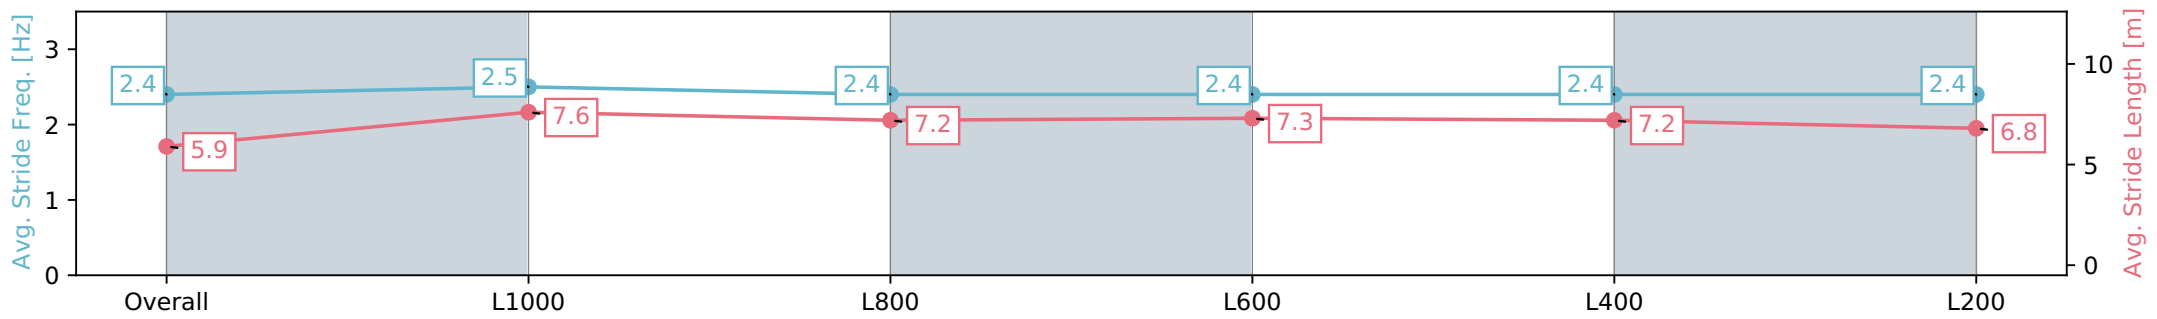

Gawler SA - Professional
Race 4: Gawler Self Storage Three-Year-Old Maiden Plate - 1200m

20 January 2024 - 2:10PM

Track Rating: Good 3, Weather: Fine, Rail Position: +5m
800m-400m, +3m Remainder

Section	Overall	L1000	L800	L600	L400	L200
Section Times	1:11.15 [3] (0:13.99)	0:57.16 [2] (0:10.56)	0:46.59 [1] (0:11.44)	0:35.15 [2] (0:11.32)	0:23.83 [1] (0:11.45)	0:12.38 [1] (0:12.38)
Average Speed [km/h]	51.5	68.3	63.5	63.7	63.1	58.3
Top Speed [km/h]	68.9	70.2	66.3	64.8	64.7	61.2
Avg. Dist. to Rail [m]	3.2	1.5	1.4	0.6	1.8	1.0
Avg. Stride Freq. [Hz]	2.4	2.5	2.4	2.4	2.4	2.4
Avg. Stride Length [m]	5.9	7.6	7.2	7.3	7.2	6.8