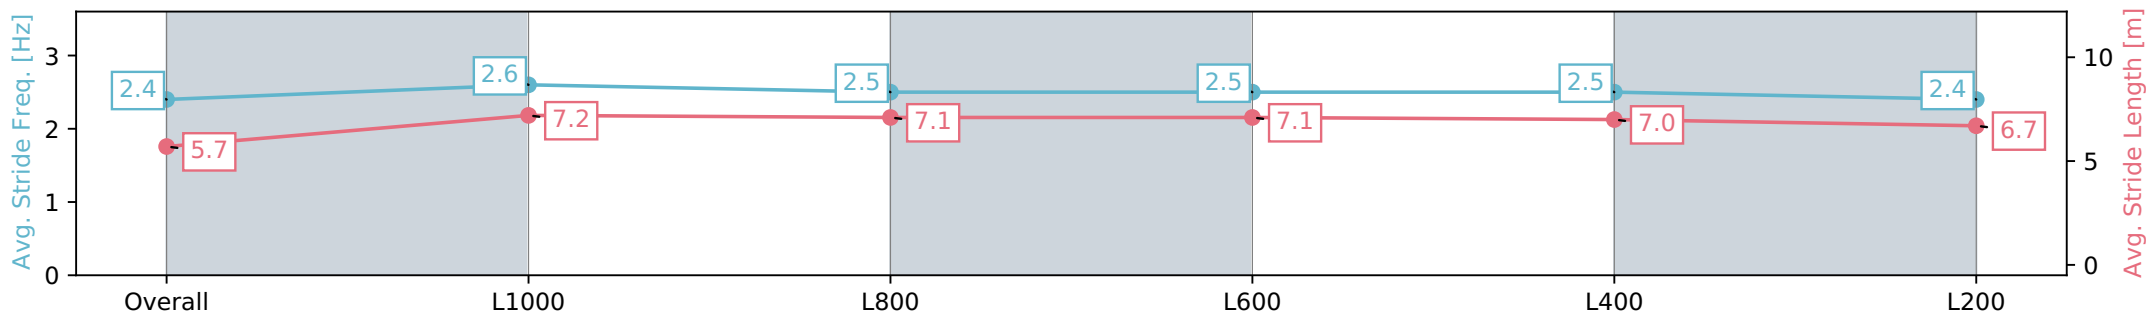

- [] Ranking at each section and finish
- :-:- No data available at this section
- NA No data available

Horse/Jockey Name	SOCIAL DANCER
Finish Rank	5
Fastest Section Time (Section)	0:10.57 (L1000)
Top Speed [km/h] (Section)	69.5 (L1000)
Race State	Finished

Gawler SA - Professional
Race 4: Gawler Self Storage Three-Year-Old Maiden Plate - 1200m

20 January 2024 - 2:10PM

Track Rating: Good 3, Weather: Fine, Rail Position: +5m
800m-400m, +3m Remainder

Section	Overall	L1000	L800	L600	L400	L200
Section Times	1:11.34 [5] (0:13.98)	0:57.36 [1] (0:10.57)	0:46.78 [2] (0:11.30)	0:35.48 [1] (0:11.48)	0:24.00 [2] (0:11.51)	0:12.49 [2] (0:12.49)
Average Speed [km/h]	51.6	68.2	63.3	62.8	62.5	57.7
Top Speed [km/h]	68.7	69.5	66.0	63.9	63.3	62.1
Avg. Dist. to Rail [m]	1.4	0.8	0.8	0.9	0.9	1.0
Avg. Stride Freq. [Hz]	2.4	2.6	2.5	2.5	2.5	2.4
Avg. Stride Length [m]	5.7	7.2	7.1	7.1	7.0	6.7