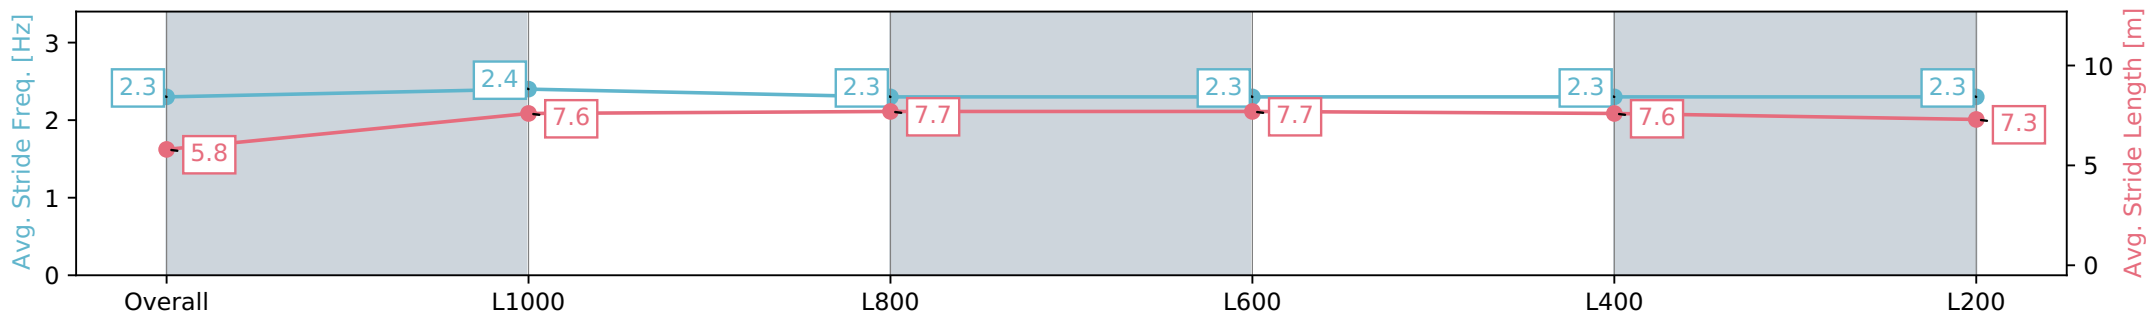

Report Created: Sat 20 January 2024 15:03:14 GMT+11 (Note: Timing is based on positional data)

- [] Ranking at each section and finish
- :-:- No data available at this section
- NA No data available

Horse/Jockey Name	EFFICACY
Finish Rank	8
Fastest Section Time (Section)	0:11.24 (L800)
Top Speed [km/h] (Section)	65.8 (L800)
Race State	Finished

Gawler SA - Professional
Race 4: Gawler Self Storage Three-Year-Old Maiden Plate - 1200m

20 January 2024 - 2:10PM

Track Rating: Good 3, Weather: Fine, Rail Position: +5m
800m-400m, +3m Remainder

Section	Overall	L1000	L800	L600	L400	L200
Section Times	1:12.28 [8] (0:14.93)	0:57.35 [10] (0:11.26)	0:46.09 [10] (0:11.24)	0:34.85 [10] (0:11.31)	0:23.54 [10] (0:11.55)	0:11.99 [10] (0:11.99)
Average Speed [km/h]	48.2	64.4	64.5	63.9	62.3	60.2
Top Speed [km/h]	64.4	65.7	65.8	65.3	63.3	61.3
Avg. Dist. to Rail [m]	3.4	2.2	0.6	0.8	2.8	4.1
Avg. Stride Freq. [Hz]	2.3	2.4	2.3	2.3	2.3	2.3
Avg. Stride Length [m]	5.8	7.6	7.7	7.7	7.6	7.3