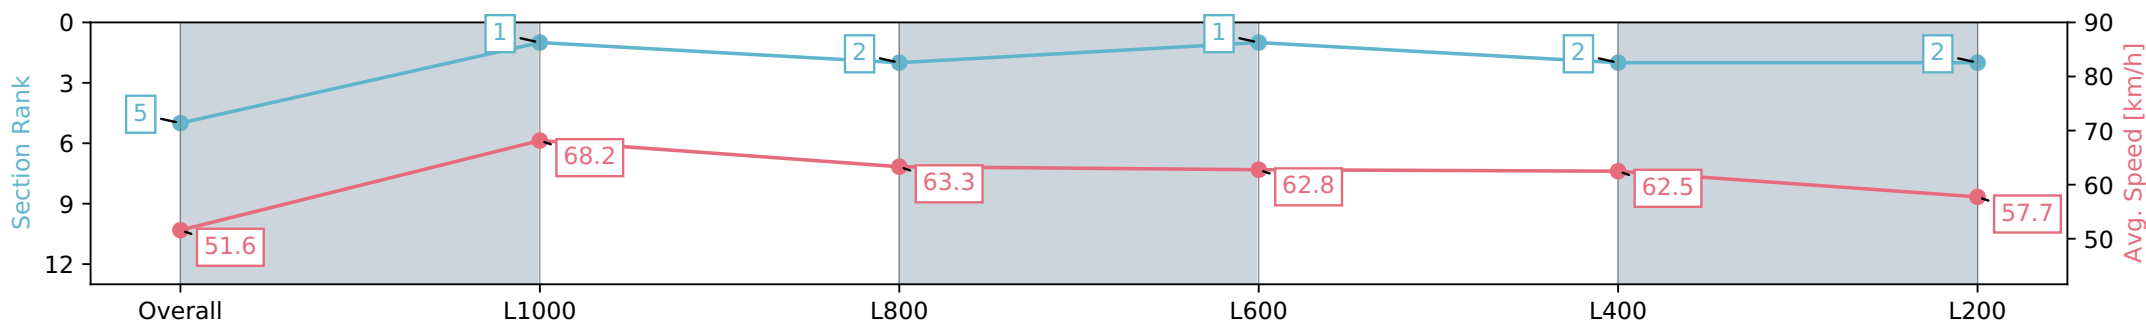

Horse/Jockey Name	SOCIAL DANCER
Finish Rank	5
Fastest Section Time (Section)	0:10.57 (L1000)
Top Speed [km/h] (Section)	69.5 (L1000)
Race State	Finished

Gawler SA - Professional
Race 4: Gawler Self Storage Three-Year-Old Maiden Plate - 1200m

20 January 2024 - 2:10PM

Track Rating: Good 3, Weather: Fine, Rail Position: +5m
800m-400m, +3m Remainder

Section	Overall	L1000	L800	L600	L400	L200
Section Times	1:11.34 [5] (0:13.98)	0:57.36 [1] (0:10.57)	0:46.78 [2] (0:11.30)	0:35.48 [1] (0:11.48)	0:24.00 [2] (0:11.51)	0:12.49 [2] (0:12.49)
Average Speed [km/h]	51.6	68.2	63.3	62.8	62.5	57.7
Top Speed [km/h]	68.7	69.5	66.0	63.9	63.3	62.1
Avg. Dist. to Rail [m]	1.4	0.8	0.8	0.9	0.9	1.0
Avg. Stride Freq. [Hz]	2.4	2.6	2.5	2.5	2.5	2.4
Avg. Stride Length [m]	5.7	7.2	7.1	7.1	7.0	6.7

- [ ] Ranking at each section and finish
- -:-:- No data available at this section
- NA No data available