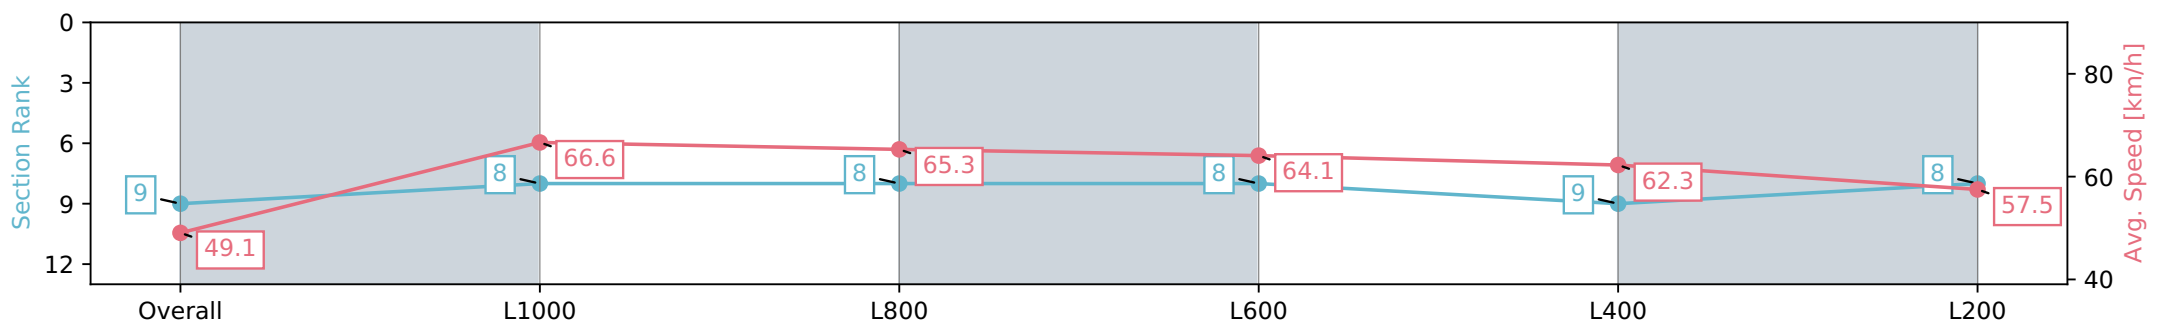

Horse/Jockey Name	IMPERIOSA
Finish Rank	9
Fastest Section Time (Section)	0:10.89 (L1000)
Top Speed [km/h] (Section)	67.6 (L1000)
Race State	Finished

Gawler SA - Professional
Race 4: Gawler Self Storage Three-Year-Old Maiden Plate - 1200m

20 January 2024 - 2:10PM

Track Rating: Good 3, Weather: Fine, Rail Position: +5m
800m-400m, +3m Remainder

Section	Overall	L1000	L800	L600	L400	L200
Section Times	1:12.32 [9] (0:14.72)	0:57.60 [8] (0:10.89)	0:46.71 [8] (0:11.19)	0:35.52 [8] (0:11.37)	0:24.15 [9] (0:11.63)	0:12.52 [8] (0:12.52)
Average Speed [km/h]	49.1	66.6	65.3	64.1	62.3	57.5
Top Speed [km/h]	64.6	67.6	67.4	65.1	63.2	60.9
Avg. Dist. to Rail [m]	6.5	2.9	2.7	2.0	3.4	4.9
Avg. Stride Freq. [Hz]	0.0	0.0	0.0	0.0	0.0	0.0
Avg. Stride Length [m]	0.0	0.0	0.0	0.0	0.0	0.0

Report Created: Sat 20 January 2024 15:03:19 GMT+11 (Note: Timing is based on positional data)

- [ ] Ranking at each section and finish
- -:-:- No data available at this section
- NA No data available