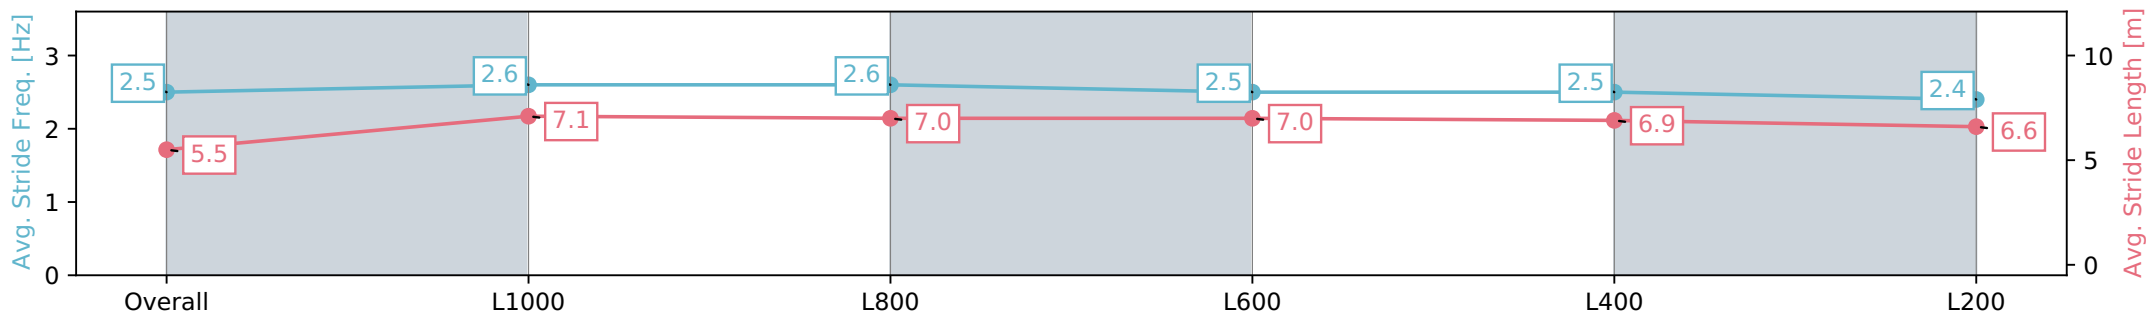

Report Created: Sat 20 January 2024 15:03:11 GMT+11 (Note: Timing is based on positional data)

- [] Ranking at each section and finish
- :-:- No data available at this section
- NA No data available

Horse/Jockey Name	MY CRACKLING
Finish Rank	7
Fastest Section Time (Section)	0:10.92 (L1000)
Top Speed [km/h] (Section)	67.9 (L1000)
Race State	Finished

Gawler SA - Professional
 Race 4: Gawler Self Storage Three-Year-Old Maiden Plate - 1200m

20 January 2024 - 2:10PM

Track Rating: Good 3, Weather: Fine, Rail Position: +5m
 800m-400m, +3m Remainder

Section	Overall	L1000	L800	L600	L400	L200
Section Times	1:12.14 [7] (0:14.39)	0:57.75 [4] (0:10.92)	0:46.83 [5] (0:11.24)	0:35.59 [5] (0:11.32)	0:24.27 [6] (0:11.72)	0:12.55 [7] (0:12.55)
Average Speed [km/h]	50.2	66.3	64.4	64.2	62.0	57.2
Top Speed [km/h]	66.7	67.9	66.2	66.2	63.0	59.8
Avg. Dist. to Rail [m]	5.3	2.8	1.1	2.3	3.6	3.2
Avg. Stride Freq. [Hz]	2.5	2.6	2.6	2.5	2.5	2.4
Avg. Stride Length [m]	5.5	7.1	7.0	7.0	6.9	6.6