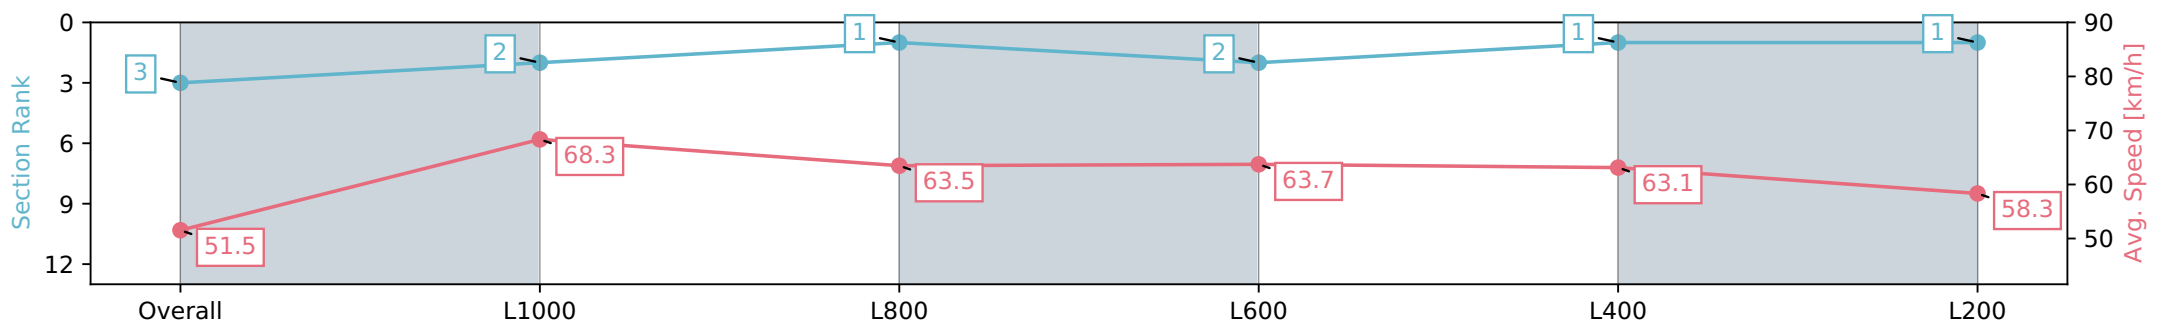

Gawler SA - Professional
Race 4: Gawler Self Storage Three-Year-Old Maiden Plate - 1200m

20 January 2024 - 2:10PM

Track Rating: Good 3, Weather: Fine, Rail Position: +5m
800m-400m, +3m Remainder

Section	Overall	L1000	L800	L600	L400	L200
Section Times	1:11.15 [3] (0:13.99)	0:57.16 [2] (0:10.56)	0:46.59 [1] (0:11.44)	0:35.15 [2] (0:11.32)	0:23.83 [1] (0:11.45)	0:12.38 [1] (0:12.38)
Average Speed [km/h]	51.5	68.3	63.5	63.7	63.1	58.3
Top Speed [km/h]	68.9	70.2	66.3	64.8	64.7	61.2
Avg. Dist. to Rail [m]	3.2	1.5	1.4	0.6	1.8	1.0
Avg. Stride Freq. [Hz]	2.4	2.5	2.4	2.4	2.4	2.4
Avg. Stride Length [m]	5.9	7.6	7.2	7.3	7.2	6.8