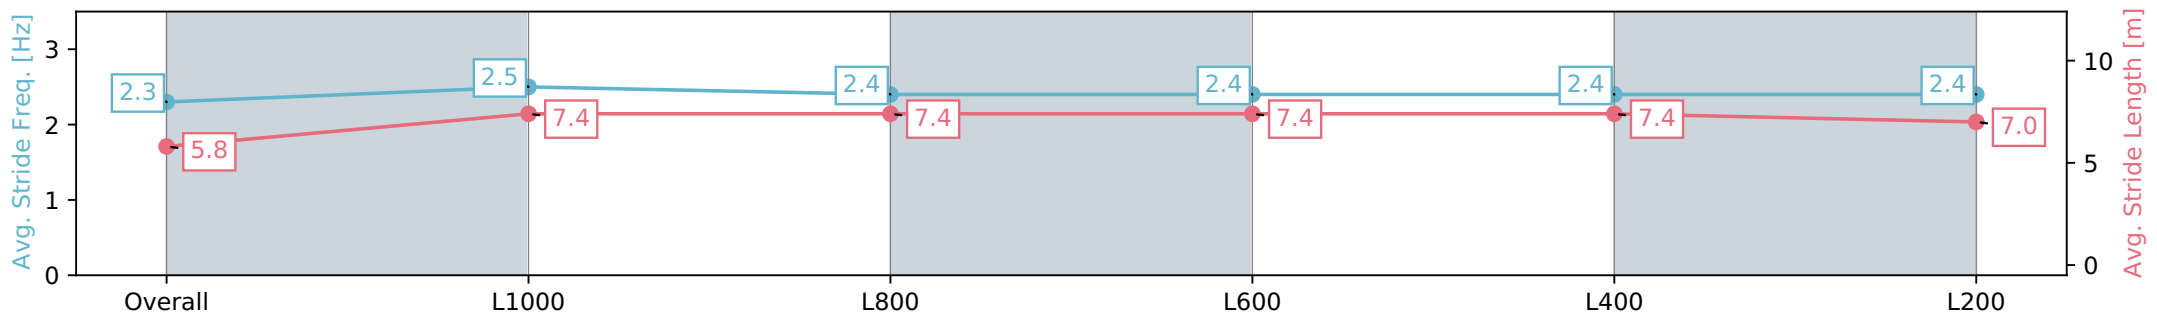

- [] Ranking at each section and finish
- :-:- No data available at this section
- NA No data available

Horse/Jockey Name	INTO THE LIGHT
Finish Rank	4
Fastest Section Time (Section)	0:10.81 (L1000)
Top Speed [km/h] (Section)	68.2 (L1000)
Race State	Finished

Gawler SA - Professional
 Race 4: Gawler Self Storage Three-Year-Old Maiden Plate - 1200m

20 January 2024 - 2:10PM

Track Rating: Good 3, Weather: Fine, Rail Position: +5m
 800m-400m, +3m Remainder

Section	Overall	L1000	L800	L600	L400	L200
Section Times	1:11.26 [4] (0:14.61)	0:56.65 [6] (0:10.81)	0:45.84 [6] (0:11.26)	0:34.57 [7] (0:11.13)	0:23.45 [5] (0:11.39)	0:12.06 [5] (0:12.06)
Average Speed [km/h]	49.4	66.7	64.1	64.6	63.3	59.6
Top Speed [km/h]	65.3	68.2	66.2	66.7	65.6	62.6
Avg. Dist. to Rail [m]	7.6	1.7	0.3	0.3	0.3	1.9
Avg. Stride Freq. [Hz]	2.3	2.5	2.4	2.4	2.4	2.4
Avg. Stride Length [m]	5.8	7.4	7.4	7.4	7.4	7.0