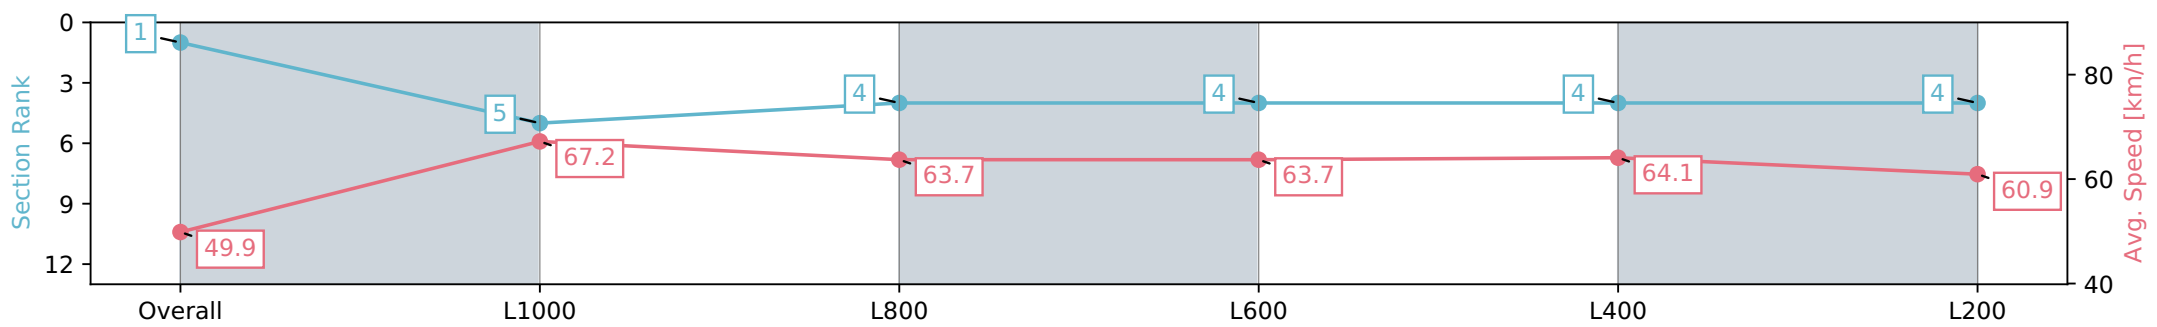

20 January 2024 - 2:10PM

Track Rating: Good 3, Weather: Fine, Rail Position: +5m
800m-400m, +3m Remainder

Section	Overall	L1000	L800	L600	L400	L200
Section Times	1:10.86 [1] (0:14.41)	0:56.45 [5] (0:10.79)	0:45.66 [4] (0:11.26)	0:34.40 [4] (0:11.33)	0:23.07 [4] (0:11.26)	0:11.81 [4] (0:11.81)
Average Speed [km/h]	49.9	67.2	63.7	63.7	64.1	60.9
Top Speed [km/h]	68.1	68.7	65.3	65.2	65.6	64.0
Avg. Dist. to Rail [m]	3.0	2.3	0.8	0.5	1.6	2.3
Avg. Stride Freq. [Hz]	2.3	2.3	2.3	2.3	2.4	2.3
Avg. Stride Length [m]	6.0	8.0	7.7	7.6	7.6	7.4