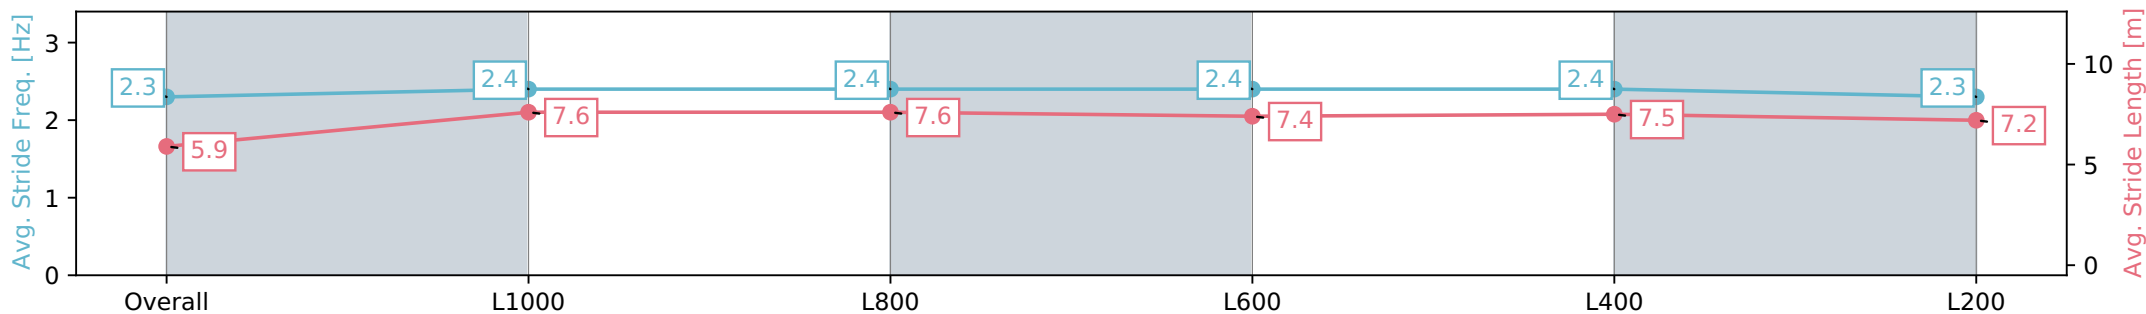

Horse/Jockey Name	UNDER THE CONE
Finish Rank	6
Fastest Section Time (Section)	0:10.94 (L1000)
Top Speed [km/h] (Section)	67.7 (L1000)
Race State	Finished

Gawler SA - Professional
Race 4: Gawler Self Storage Three-Year-Old Maiden Plate - 1200m

20 January 2024 - 2:10PM

Track Rating: Good 3, Weather: Fine, Rail Position: +5m
800m-400m, +3m Remainder

Section	Overall	L1000	L800	L600	L400	L200
Section Times	1:11.39 [6] (0:14.74)	0:56.65 [9] (0:10.94)	0:45.71 [9] (0:11.17)	0:34.54 [9] (0:11.22)	0:23.32 [7] (0:11.34)	0:11.98 [6] (0:11.98)
Average Speed [km/h]	49.1	66.4	65.1	64.2	63.6	60.1
Top Speed [km/h]	67.2	67.7	67.5	65.8	64.7	62.1
Avg. Dist. to Rail [m]	6.4	3.1	1.1	0.7	1.8	3.3
Avg. Stride Freq. [Hz]	2.3	2.4	2.4	2.4	2.4	2.3
Avg. Stride Length [m]	5.9	7.6	7.6	7.4	7.5	7.2

Report Created: Sat 20 January 2024 15:03:11 GMT+11 (Note: Timing is based on positional data)

- [ ] Ranking at each section and finish
- -:-:- No data available at this section
- NA No data available