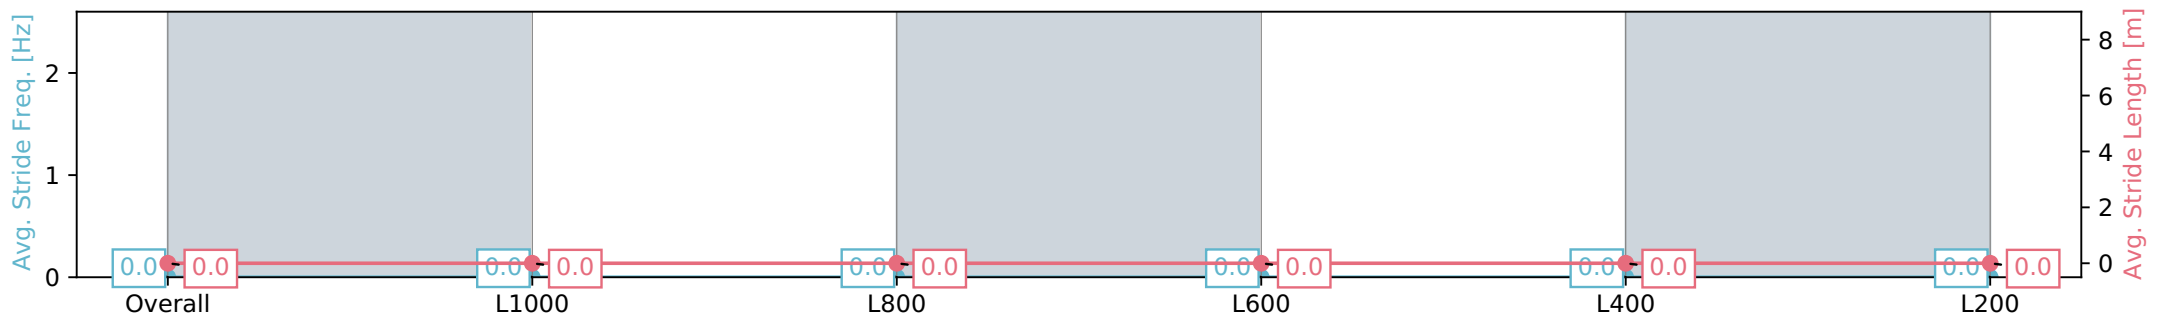

Horse/Jockey Name	IMPERIOSA
Finish Rank	9
Fastest Section Time (Section)	0:10.89 (L1000)
Top Speed [km/h] (Section)	67.6 (L1000)
Race State	Finished

Gawler SA - Professional
Race 4: Gawler Self Storage Three-Year-Old Maiden Plate - 1200m

20 January 2024 - 2:10PM

Track Rating: Good 3, Weather: Fine, Rail Position: +5m
800m-400m, +3m Remainder

Section	Overall	L1000	L800	L600	L400	L200
Section Times	1:12.32 [9] (0:14.72)	0:57.60 [8] (0:10.89)	0:46.71 [8] (0:11.19)	0:35.52 [8] (0:11.37)	0:24.15 [9] (0:11.63)	0:12.52 [8] (0:12.52)
Average Speed [km/h]	49.1	66.6	65.3	64.1	62.3	57.5
Top Speed [km/h]	64.6	67.6	67.4	65.1	63.2	60.9
Avg. Dist. to Rail [m]	6.5	2.9	2.7	2.0	3.4	4.9
Avg. Stride Freq. [Hz]	0.0	0.0	0.0	0.0	0.0	0.0
Avg. Stride Length [m]	0.0	0.0	0.0	0.0	0.0	0.0

Report Created: Sat 20 January 2024 15:03:19 GMT+11 (Note: Timing is based on positional data)

- [ ] Ranking at each section and finish
- -:-:- No data available at this section
- NA No data available