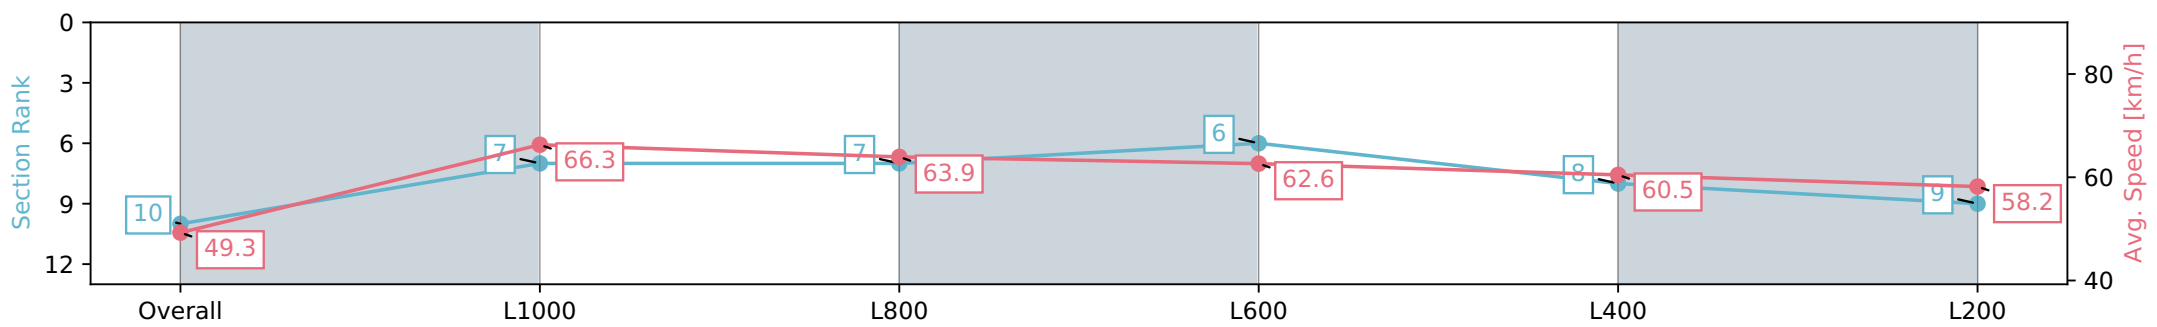

Horse/Jockey Name	HARRY DIGGER
Finish Rank	10
Fastest Section Time (Section)	0:10.87 (L1000)
Top Speed [km/h] (Section)	67.6 (L1000)
Race State	Finished

Gawler SA - Professional
Race 4: Gawler Self Storage Three-Year-Old Maiden Plate - 1200m

20 January 2024 - 2:10PM

Track Rating: Good 3, Weather: Fine, Rail Position: +5m
800m-400m, +3m Remainder

Section	Overall	L1000	L800	L600	L400	L200
Section Times	1:12.38 [10] (0:14.62)	0:57.76 [7] (0:10.87)	0:46.89 [7] (0:11.18)	0:35.71 [6] (0:11.45)	0:24.26 [8] (0:11.89)	0:12.37 [9] (0:12.37)
Average Speed [km/h]	49.3	66.3	63.9	62.6	60.5	58.2
Top Speed [km/h]	65.8	67.6	64.7	63.6	62.1	59.3
Avg. Dist. to Rail [m]	1.8	0.7	1.5	1.2	2.2	3.1
Avg. Stride Freq. [Hz]	2.3	2.3	2.3	2.2	2.2	2.2
Avg. Stride Length [m]	5.9	7.9	7.8	7.9	7.7	7.5

Report Created: Sat 20 January 2024 15:03:21 GMT+11 (Note: Timing is based on positional data)

- [ ] Ranking at each section and finish
- -:-:- No data available at this section
- NA No data available