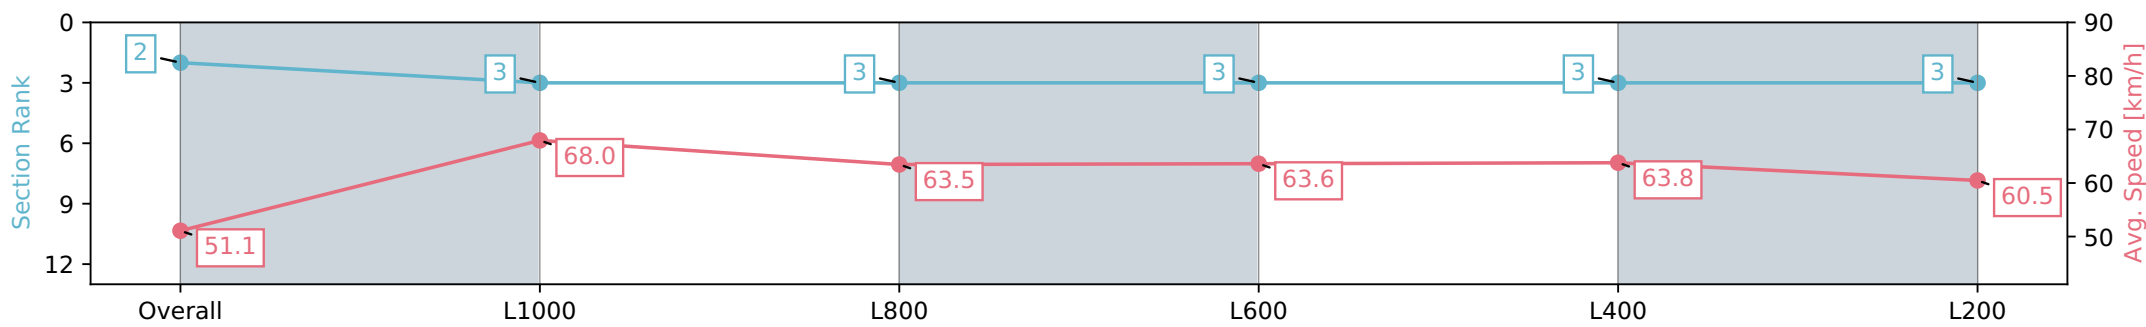

Gawler SA - Professional
 Race 4: Gawler Self Storage Three-Year-Old Maiden Plate - 1200m

20 January 2024 - 2:10PM

Track Rating: Good 3, Weather: Fine, Rail Position: +5m
 800m-400m, +3m Remainder

Section	Overall	L1000	L800	L600	L400	L200
Section Times	1:10.88 [2] (0:14.11)	0:56.77 [3] (0:10.63)	0:46.14 [3] (0:11.46)	0:34.68 [3] (0:11.42)	0:23.26 [3] (0:11.35)	0:11.91 [3] (0:11.91)
Average Speed [km/h]	51.1	68.0	63.5	63.6	63.8	60.5
Top Speed [km/h]	70.0	70.1	65.6	65.4	65.5	63.1
Avg. Dist. to Rail [m]	2.5	1.6	1.6	1.9	2.8	3.1
Avg. Stride Freq. [Hz]	2.4	2.5	2.4	2.4	2.4	2.4
Avg. Stride Length [m]	5.8	7.7	7.4	7.4	7.4	7.1