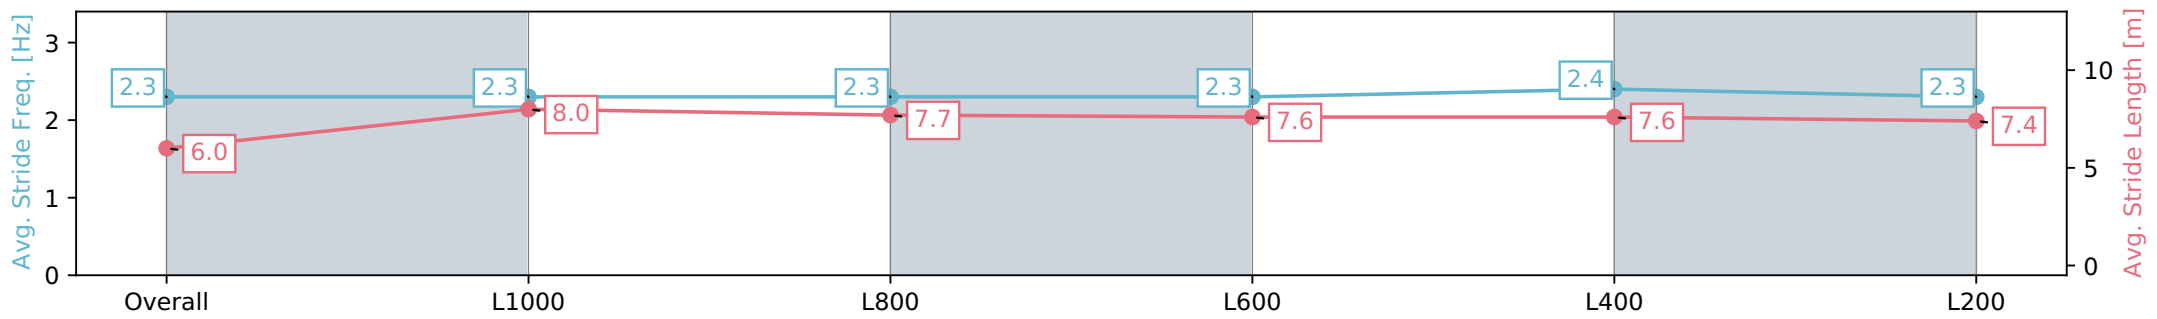

20 January 2024 - 2:10PM

Track Rating: Good 3, Weather: Fine, Rail Position: +5m
800m-400m, +3m Remainder

Section	Overall	L1000	L800	L600	L400	L200
Section Times	1:10.86 [1] (0:14.41)	0:56.45 [5] (0:10.79)	0:45.66 [4] (0:11.26)	0:34.40 [4] (0:11.33)	0:23.07 [4] (0:11.26)	0:11.81 [4] (0:11.81)
Average Speed [km/h]	49.9	67.2	63.7	63.7	64.1	60.9
Top Speed [km/h]	68.1	68.7	65.3	65.2	65.6	64.0
Avg. Dist. to Rail [m]	3.0	2.3	0.8	0.5	1.6	2.3
Avg. Stride Freq. [Hz]	2.3	2.3	2.3	2.3	2.4	2.3
Avg. Stride Length [m]	6.0	8.0	7.7	7.6	7.6	7.4