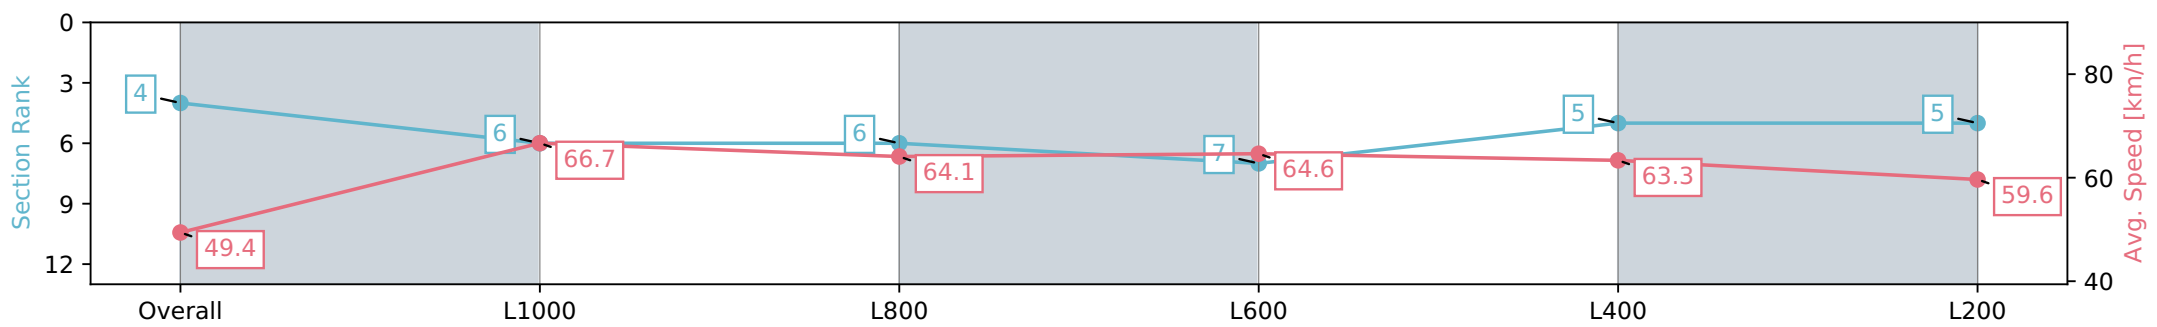

Horse/Jockey Name	INTO THE LIGHT
Finish Rank	4
Fastest Section Time (Section)	0:10.81 (L1000)
Top Speed [km/h] (Section)	68.2 (L1000)
Race State	Finished

Gawler SA - Professional
Race 4: Gawler Self Storage Three-Year-Old Maiden Plate - 1200m

20 January 2024 - 2:10PM

Track Rating: Good 3, Weather: Fine, Rail Position: +5m
800m-400m, +3m Remainder

Section	Overall	L1000	L800	L600	L400	L200
Section Times	1:11.26 [4] (0:14.61)	0:56.65 [6] (0:10.81)	0:45.84 [6] (0:11.26)	0:34.57 [7] (0:11.13)	0:23.45 [5] (0:11.39)	0:12.06 [5] (0:12.06)
Average Speed [km/h]	49.4	66.7	64.1	64.6	63.3	59.6
Top Speed [km/h]	65.3	68.2	66.2	66.7	65.6	62.6
Avg. Dist. to Rail [m]	7.6	1.7	0.3	0.3	0.3	1.9
Avg. Stride Freq. [Hz]	2.3	2.5	2.4	2.4	2.4	2.4
Avg. Stride Length [m]	5.8	7.4	7.4	7.4	7.4	7.0

- [ ] Ranking at each section and finish
- -:-:- No data available at this section
- NA No data available