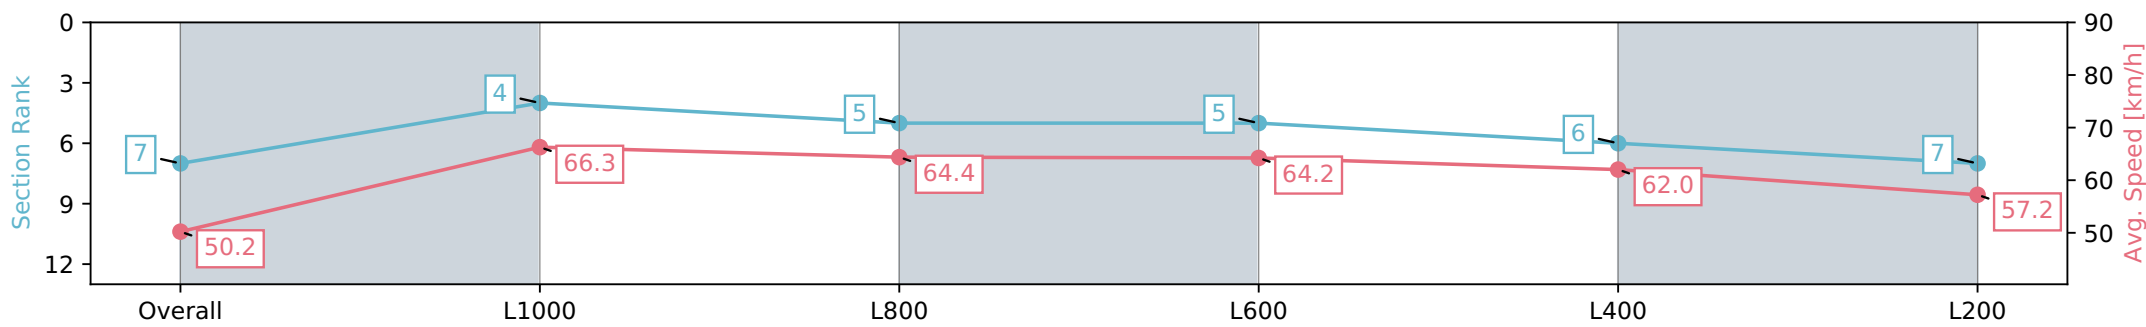

Horse/Jockey Name	MY CRACKLING
Finish Rank	7
Fastest Section Time (Section)	0:10.92 (L1000)
Top Speed [km/h] (Section)	67.9 (L1000)
Race State	Finished

Gawler SA - Professional
Race 4: Gawler Self Storage Three-Year-Old Maiden Plate - 1200m

20 January 2024 - 2:10PM

Track Rating: Good 3, Weather: Fine, Rail Position: +5m
800m-400m, +3m Remainder

Section	Overall	L1000	L800	L600	L400	L200
Section Times	1:12.14 [7] (0:14.39)	0:57.75 [4] (0:10.92)	0:46.83 [5] (0:11.24)	0:35.59 [5] (0:11.32)	0:24.27 [6] (0:11.72)	0:12.55 [7] (0:12.55)
Average Speed [km/h]	50.2	66.3	64.4	64.2	62.0	57.2
Top Speed [km/h]	66.7	67.9	66.2	66.2	63.0	59.8
Avg. Dist. to Rail [m]	5.3	2.8	1.1	2.3	3.6	3.2
Avg. Stride Freq. [Hz]	2.5	2.6	2.6	2.5	2.5	2.4
Avg. Stride Length [m]	5.5	7.1	7.0	7.0	6.9	6.6

Report Created: Sat 20 January 2024 15:03:14 GMT+11 (Note: Timing is based on positional data)

- [ ] Ranking at each section and finish
- -:-:- No data available at this section
- NA No data available