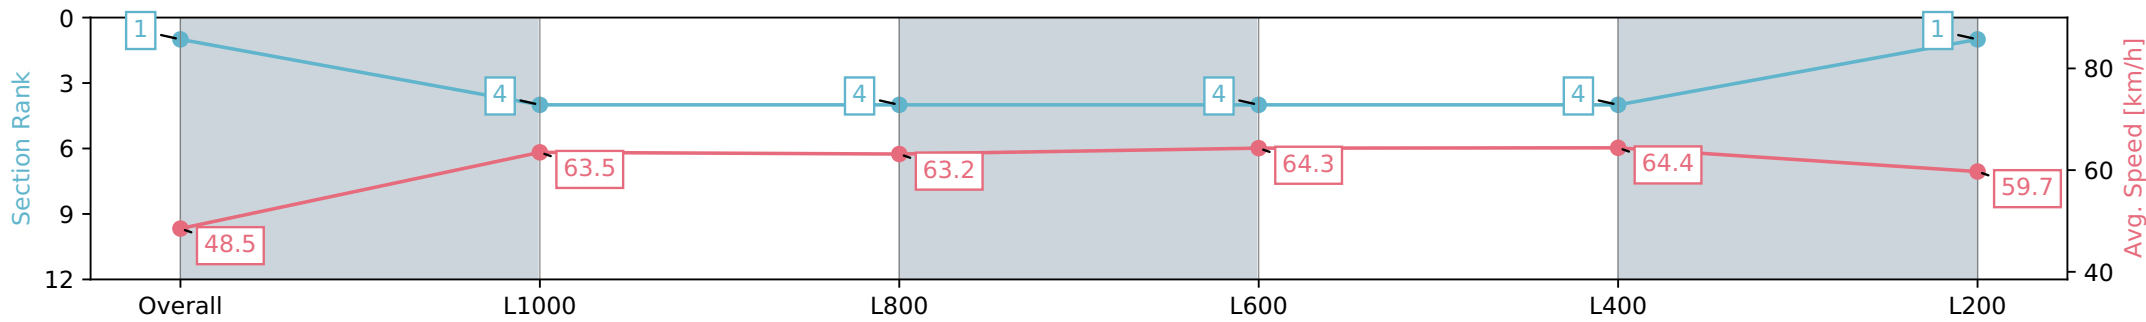

06 January 2024 - 6:00PM

Track Rating: Soft 7, Weather: Overcast, Rail Position: +2m
800m-400m, True Remainder

Section	Overall	L1000	L800	L600	L400	L200
Section Times	1:12.71 [1] (0:14.89)	0:57.82 [4] (0:11.41)	0:46.41 [4] (0:11.54)	0:34.87 [4] (0:11.34)	0:23.53 [4] (0:11.37)	0:12.16 [1] (0:12.16)
Average Speed [km/h]	48.5	63.5	63.2	64.3	64.4	59.7
Top Speed [km/h]	63.0	64.0	64.2	65.2	65.2	63.0
Avg. Dist. to Rail [m]	10.6	3.6	1.7	3.6	8.0	10.1
Avg. Stride Freq. [Hz]	2.4	2.5	2.5	2.5	2.5	2.4
Avg. Stride Length [m]	5.7	7.1	7.2	7.2	7.2	6.9