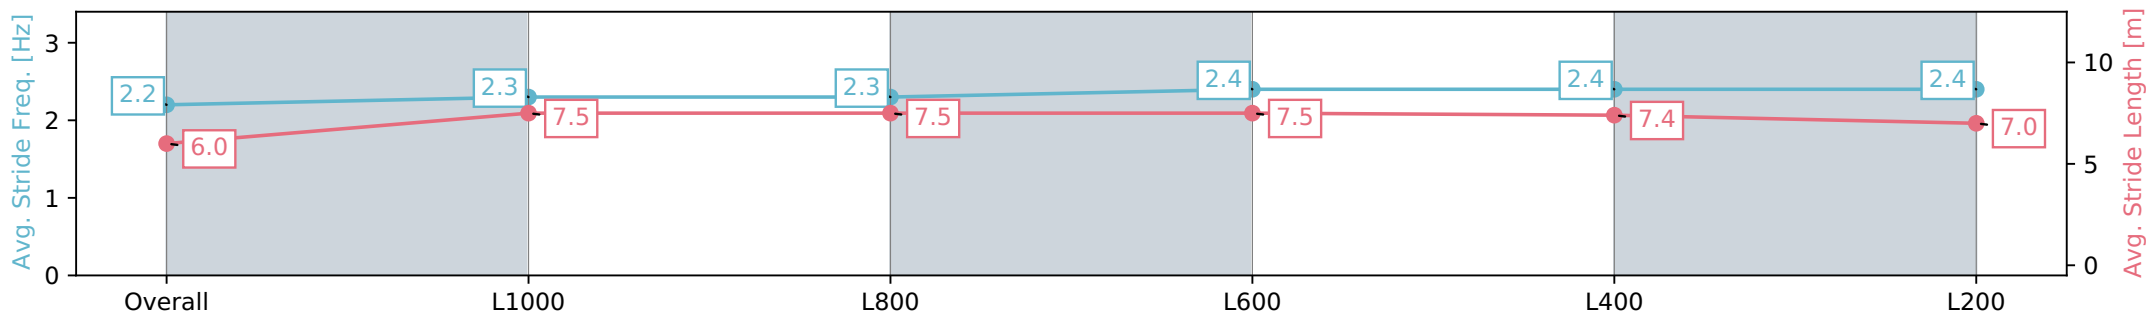

Gawler SA - Professional

Race 9: Oksana Caretti Millinery Handicap - 1200m

06 January 2024 - 6:00PM

Track Rating: Soft 7, Weather: Overcast, Rail Position: +2m
800m-400m, True Remainder

Section	Overall	L1000	L800	L600	L400	L200
Section Times	1:12.75 [2] (0:14.93)	0:57.82 [5] (0:11.51)	0:46.31 [6] (0:11.65)	0:34.66 [6] (0:11.19)	0:23.47 [6] (0:11.33)	0:12.14 [3] (0:12.14)
Average Speed [km/h]	48.2	63.4	63.0	65.2	64.3	59.8
Top Speed [km/h]	64.0	64.1	64.6	66.0	65.5	62.3
Avg. Dist. to Rail [m]	9.4	4.9	3.2	3.2	5.2	5.0
Avg. Stride Freq. [Hz]	2.2	2.3	2.3	2.4	2.4	2.4
Avg. Stride Length [m]	6.0	7.5	7.5	7.5	7.4	7.0