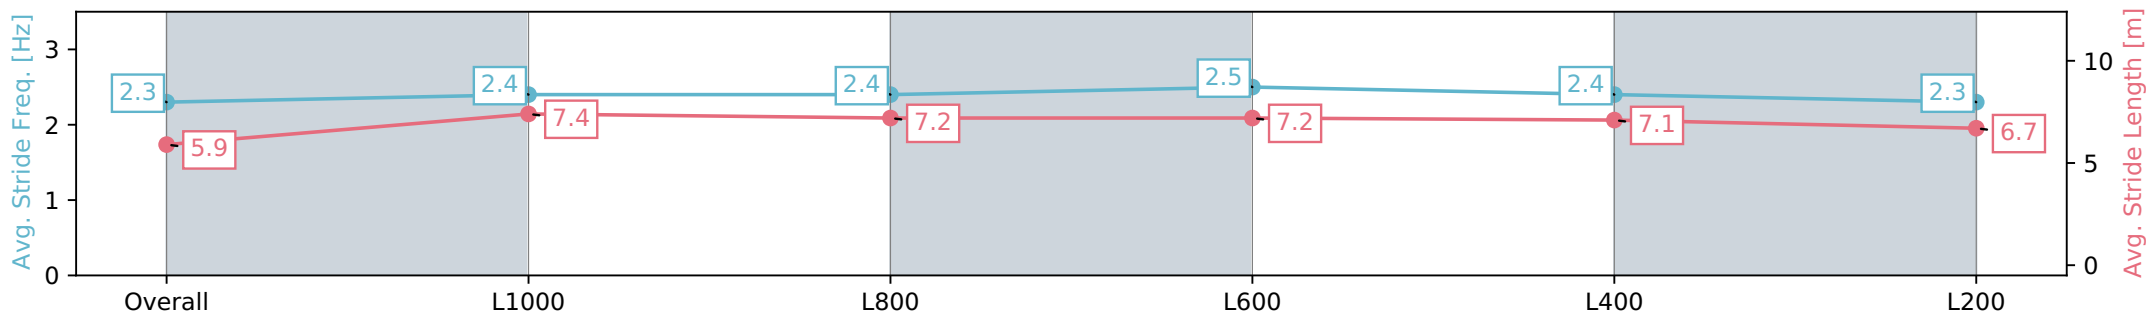

Gawler SA - Professional

Race 9: Oksana Caretti Millinery Handicap - 1200m

06 January 2024 - 6:00PM

Track Rating: Soft 7, Weather: Overcast, Rail Position: +2m
800m-400m, True Remainder

Section	Overall	L1000	L800	L600	L400	L200
Section Times	1:13.65 [8] (0:14.72)	0:58.93 [2] (0:11.30)	0:47.63 [2] (0:11.51)	0:36.12 [2] (0:11.50)	0:24.62 [3] (0:11.81)	0:12.81 [6] (0:12.81)
Average Speed [km/h]	49.1	63.9	63.3	63.9	61.8	56.6
Top Speed [km/h]	64.9	64.9	63.9	64.4	63.9	59.8
Avg. Dist. to Rail [m]	11.3	2.3	1.7	4.6	7.9	7.3
Avg. Stride Freq. [Hz]	2.3	2.4	2.4	2.5	2.4	2.3
Avg. Stride Length [m]	5.9	7.4	7.2	7.2	7.1	6.7