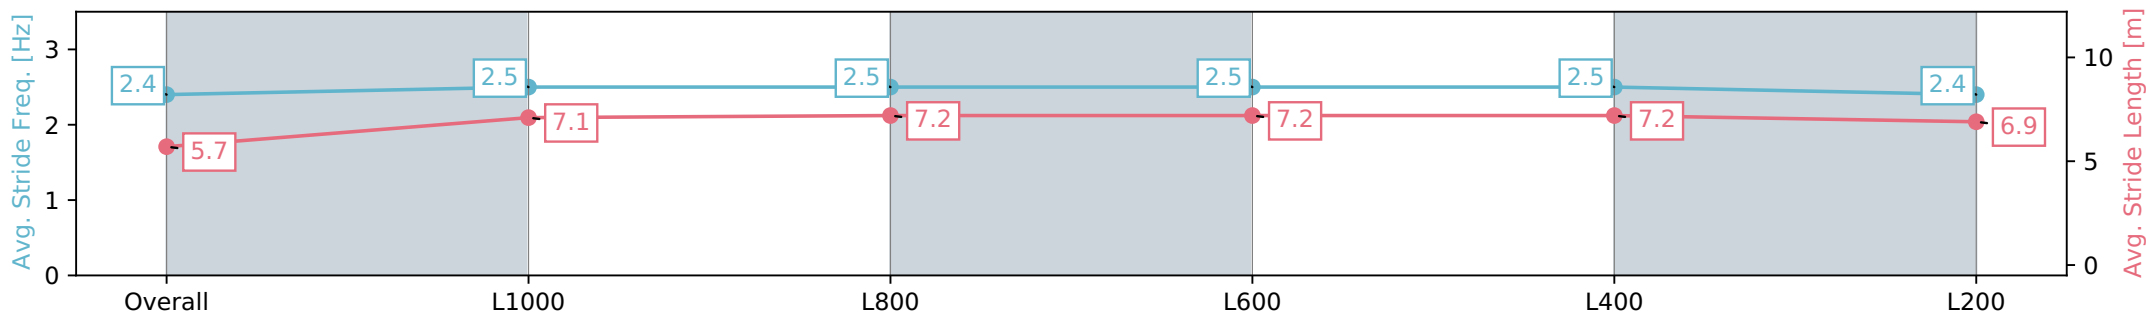

06 January 2024 - 6:00PM

Track Rating: Soft 7, Weather: Overcast, Rail Position: +2m
800m-400m, True Remainder

Section	Overall	L1000	L800	L600	L400	L200
Section Times	1:12.71 [1] (0:14.89)	0:57.82 [4] (0:11.41)	0:46.41 [4] (0:11.54)	0:34.87 [4] (0:11.34)	0:23.53 [4] (0:11.37)	0:12.16 [1] (0:12.16)
Average Speed [km/h]	48.5	63.5	63.2	64.3	64.4	59.7
Top Speed [km/h]	63.0	64.0	64.2	65.2	65.2	63.0
Avg. Dist. to Rail [m]	10.6	3.6	1.7	3.6	8.0	10.1
Avg. Stride Freq. [Hz]	2.4	2.5	2.5	2.5	2.5	2.4
Avg. Stride Length [m]	5.7	7.1	7.2	7.2	7.2	6.9