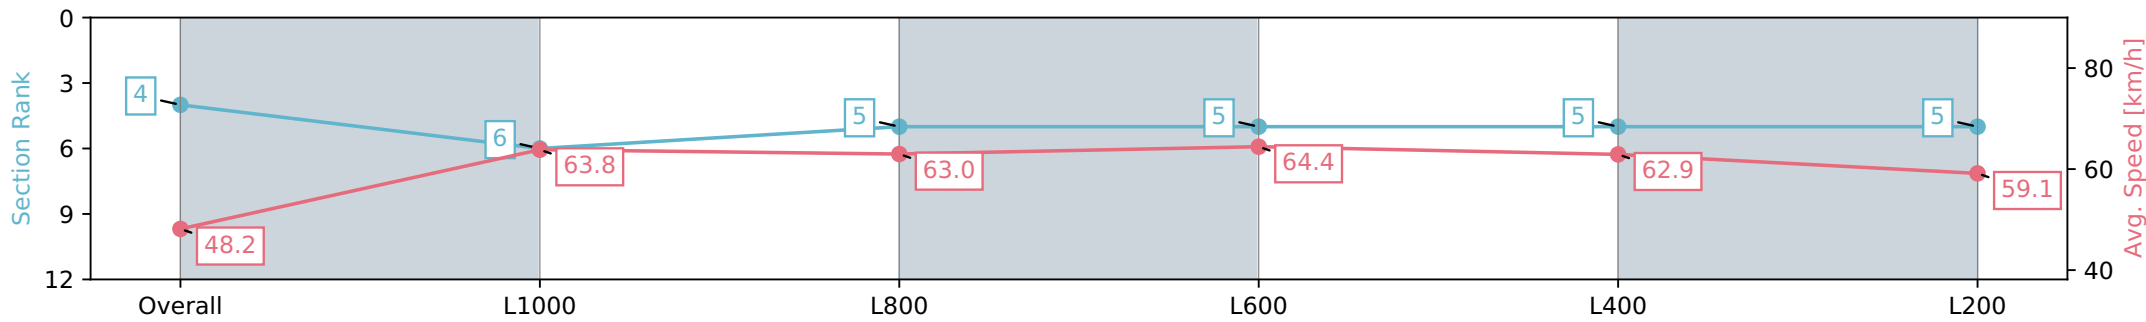

Gawler SA - Professional

Race 9: Oksana Caretti Millinery Handicap - 1200m

06 January 2024 - 6:00PM

Track Rating: Soft 7, Weather: Overcast, Rail Position: +2m
800m-400m, True Remainder

Section	Overall	L1000	L800	L600	L400	L200
Section Times	1:13.08 [4] (0:14.97)	0:58.11 [6] (0:11.36)	0:46.75 [5] (0:11.66)	0:35.09 [5] (0:11.28)	0:23.80 [5] (0:11.51)	0:12.28 [5] (0:12.28)
Average Speed [km/h]	48.2	63.8	63.0	64.4	62.9	59.1
Top Speed [km/h]	64.7	64.6	64.1	65.1	64.0	61.5
Avg. Dist. to Rail [m]	6.9	4.1	2.8	2.2	3.5	4.8
Avg. Stride Freq. [Hz]	2.3	2.4	2.4	2.4	2.4	2.3
Avg. Stride Length [m]	5.8	7.3	7.3	7.3	7.2	7.0