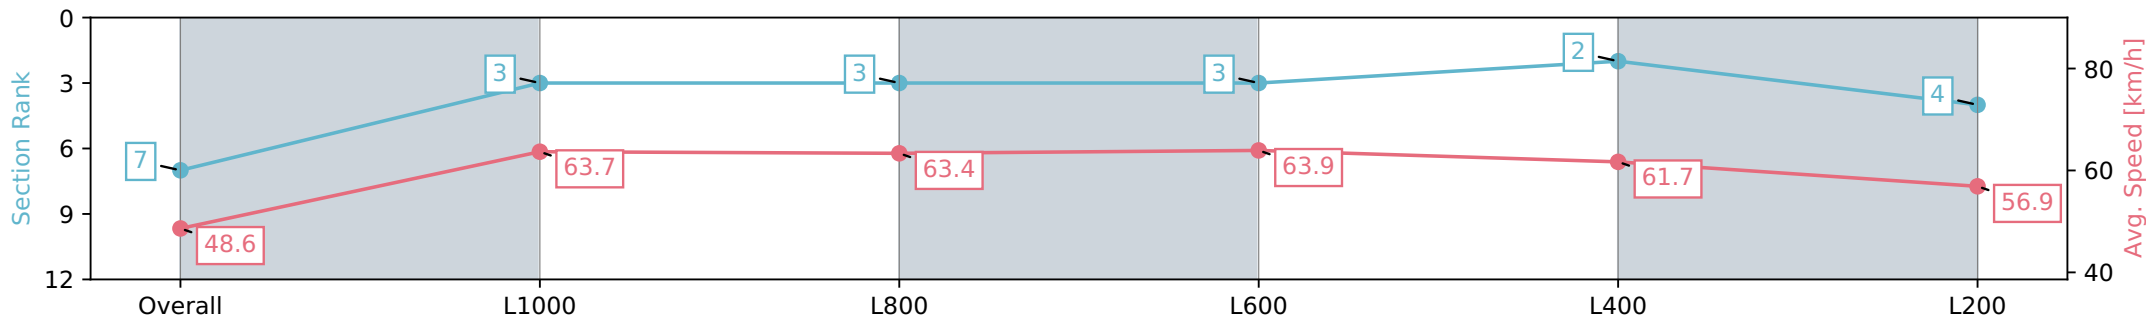

Gawler SA - Professional

Race 9: Oksana Caretti Millinery Handicap - 1200m

06 January 2024 - 6:00PM

Track Rating: Soft 7, Weather: Overcast, Rail Position: +2m
800m-400m, True Remainder

Section	Overall	L1000	L800	L600	L400	L200
Section Times	1:13.53 [7] (0:14.86)	0:58.67 [3] (0:11.37)	0:47.30 [3] (0:11.46)	0:35.84 [3] (0:11.33)	0:24.51 [2] (0:11.75)	0:12.76 [4] (0:12.76)
Average Speed [km/h]	48.6	63.7	63.4	63.9	61.7	56.9
Top Speed [km/h]	63.5	64.6	64.3	64.6	63.9	59.3
Avg. Dist. to Rail [m]	7.7	3.6	1.2	1.3	3.9	5.7
Avg. Stride Freq. [Hz]	2.4	2.4	2.4	2.4	2.4	2.3
Avg. Stride Length [m]	5.8	7.3	7.3	7.3	7.2	6.7