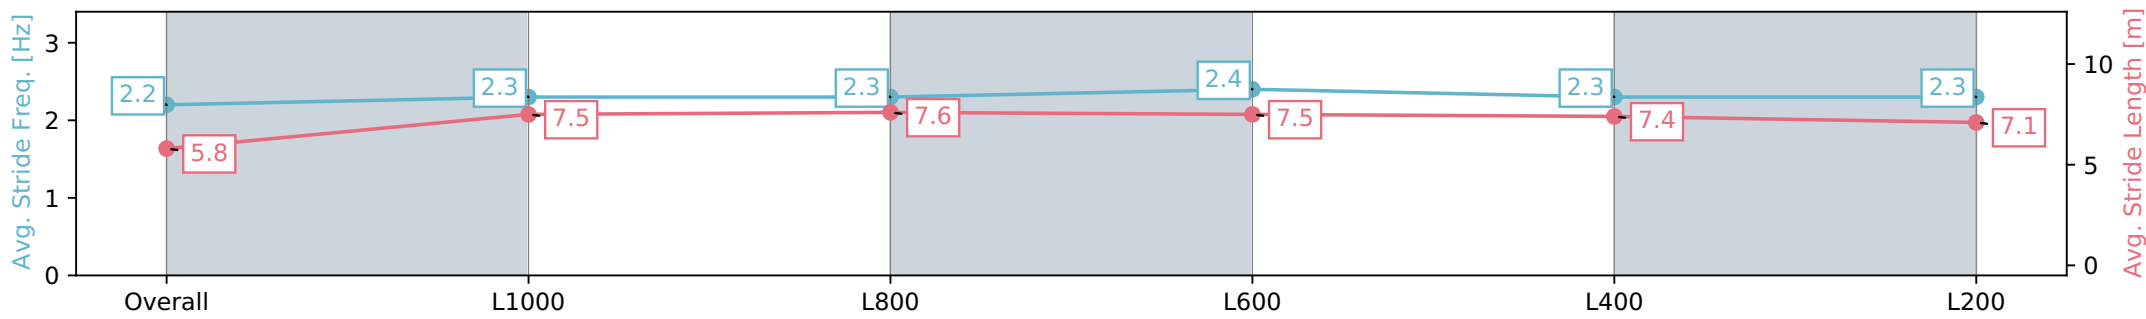

Gawler SA - Professional

Race 9: Oksana Caretti Millinery Handicap - 1200m

06 January 2024 - 6:00PM

Track Rating: Soft 7, Weather: Overcast, Rail Position: +2m
800m-400m, True Remainder

Section	Overall	L1000	L800	L600	L400	L200
Section Times	1:13.99 [9] (0:15.33)	0:58.66 [7] (0:11.56)	0:47.10 [9] (0:11.52)	0:35.57 [9] (0:11.43)	0:24.15 [9] (0:11.75)	0:12.40 [9] (0:12.40)
Average Speed [km/h]	46.9	62.9	63.6	64.1	62.1	58.6
Top Speed [km/h]	62.5	63.6	64.4	64.9	64.1	60.4
Avg. Dist. to Rail [m]	10.4	4.9	2.2	3.7	8.6	10.2
Avg. Stride Freq. [Hz]	2.2	2.3	2.3	2.4	2.3	2.3
Avg. Stride Length [m]	5.8	7.5	7.6	7.5	7.4	7.1

- [] Ranking at each section and finish
- :-:- No data available at this section
- NA No data available