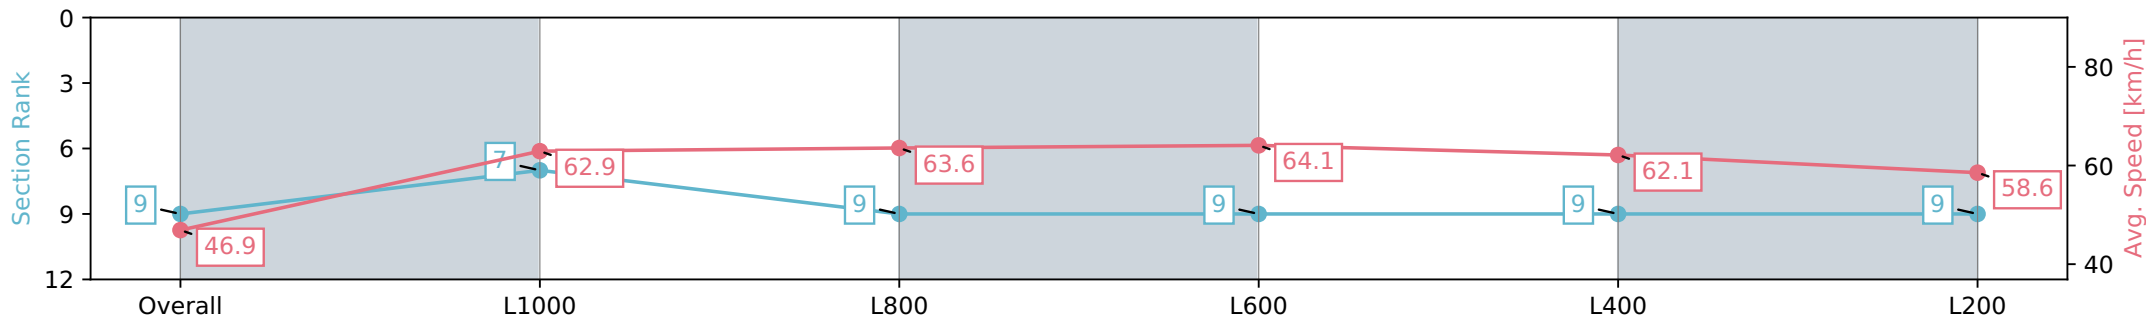

Gawler SA - Professional

Race 9: Oksana Caretti Millinery Handicap - 1200m

06 January 2024 - 6:00PM

Track Rating: Soft 7, Weather: Overcast, Rail Position: +2m
800m-400m, True Remainder

Section	Overall	L1000	L800	L600	L400	L200
Section Times	1:13.99 [9] (0:15.33)	0:58.66 [7] (0:11.56)	0:47.10 [9] (0:11.52)	0:35.57 [9] (0:11.43)	0:24.15 [9] (0:11.75)	0:12.40 [9] (0:12.40)
Average Speed [km/h]	46.9	62.9	63.6	64.1	62.1	58.6
Top Speed [km/h]	62.5	63.6	64.4	64.9	64.1	60.4
Avg. Dist. to Rail [m]	10.4	4.9	2.2	3.7	8.6	10.2
Avg. Stride Freq. [Hz]	2.2	2.3	2.3	2.4	2.3	2.3
Avg. Stride Length [m]	5.8	7.5	7.6	7.5	7.4	7.1

- [] Ranking at each section and finish
- :-:- No data available at this section
- NA No data available