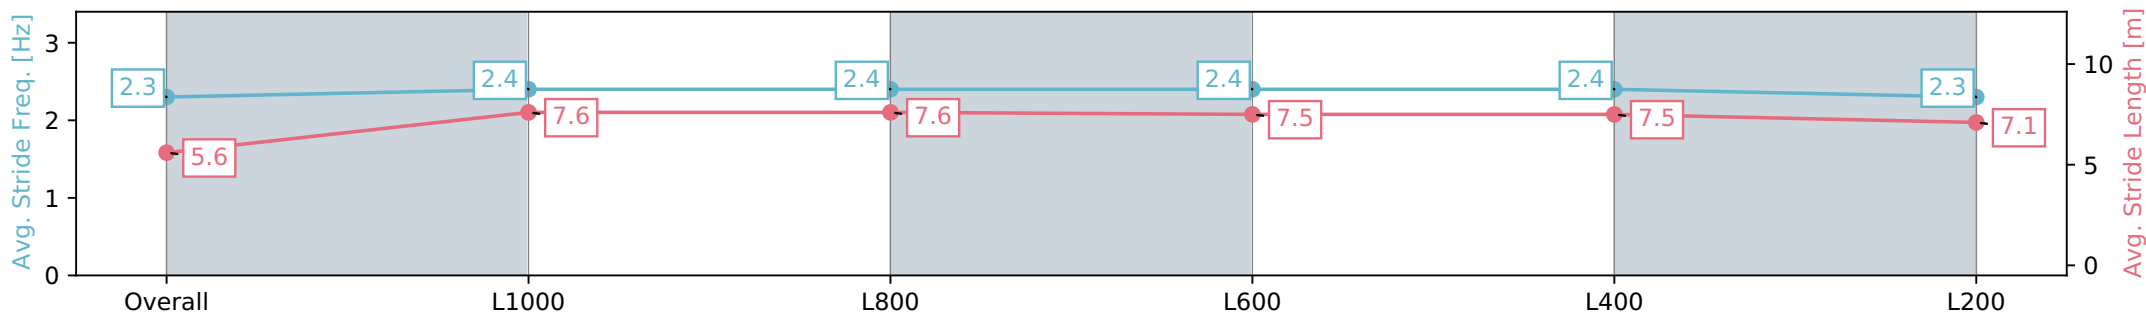

Gawler SA - Professional

Race 9: Oksana Caretti Millinery Handicap - 1200m

06 January 2024 - 6:00PM

Track Rating: Soft 7, Weather: Overcast, Rail Position: +2m
800m-400m, True Remainder

Section	Overall	L1000	L800	L600	L400	L200
Section Times	1:13.41 [6] (0:15.51)	0:57.90 [9] (0:11.24)	0:46.66 [7] (0:11.43)	0:35.23 [7] (0:11.55)	0:23.68 [8] (0:11.47)	0:12.21 [8] (0:12.21)
Average Speed [km/h]	46.6	65.2	64.4	64.4	63.9	59.2
Top Speed [km/h]	64.4	66.2	66.6	65.4	65.1	62.1
Avg. Dist. to Rail [m]	15.6	8.1	3.4	6.8	10.6	11.6
Avg. Stride Freq. [Hz]	2.3	2.4	2.4	2.4	2.4	2.3
Avg. Stride Length [m]	5.6	7.6	7.6	7.5	7.5	7.1