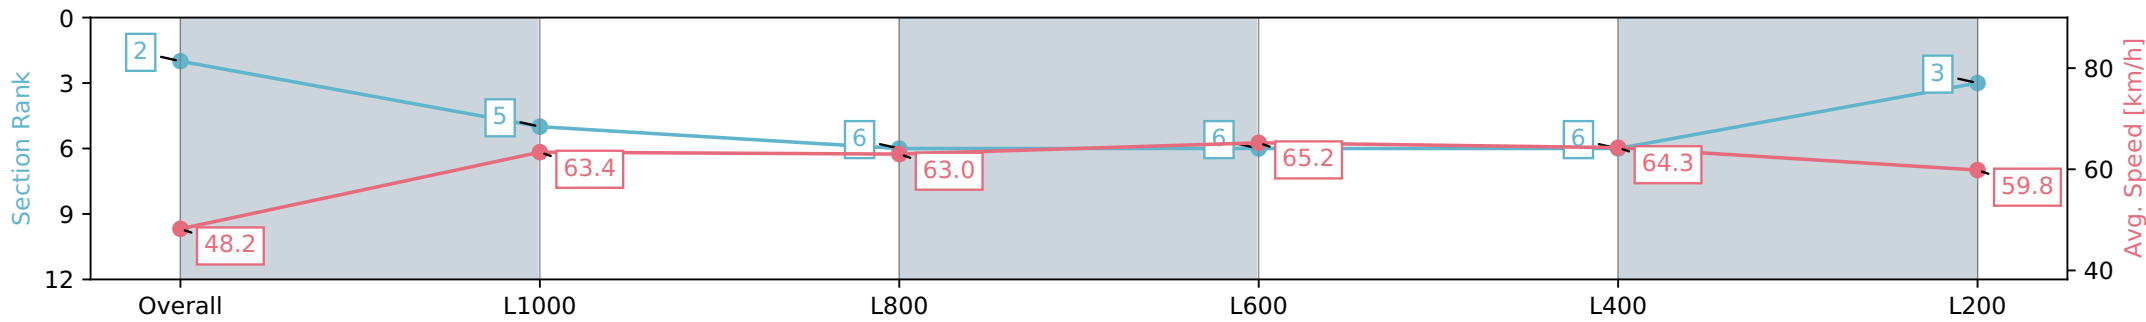

Gawler SA - Professional

Race 9: Oksana Caretti Millinery Handicap - 1200m

06 January 2024 - 6:00PM

Track Rating: Soft 7, Weather: Overcast, Rail Position: +2m
800m-400m, True Remainder

Section	Overall	L1000	L800	L600	L400	L200
Section Times	1:12.75 [2] (0:14.93)	0:57.82 [5] (0:11.51)	0:46.31 [6] (0:11.65)	0:34.66 [6] (0:11.19)	0:23.47 [6] (0:11.33)	0:12.14 [3] (0:12.14)
Average Speed [km/h]	48.2	63.4	63.0	65.2	64.3	59.8
Top Speed [km/h]	64.0	64.1	64.6	66.0	65.5	62.3
Avg. Dist. to Rail [m]	9.4	4.9	3.2	3.2	5.2	5.0
Avg. Stride Freq. [Hz]	2.2	2.3	2.3	2.4	2.4	2.4
Avg. Stride Length [m]	6.0	7.5	7.5	7.5	7.4	7.0