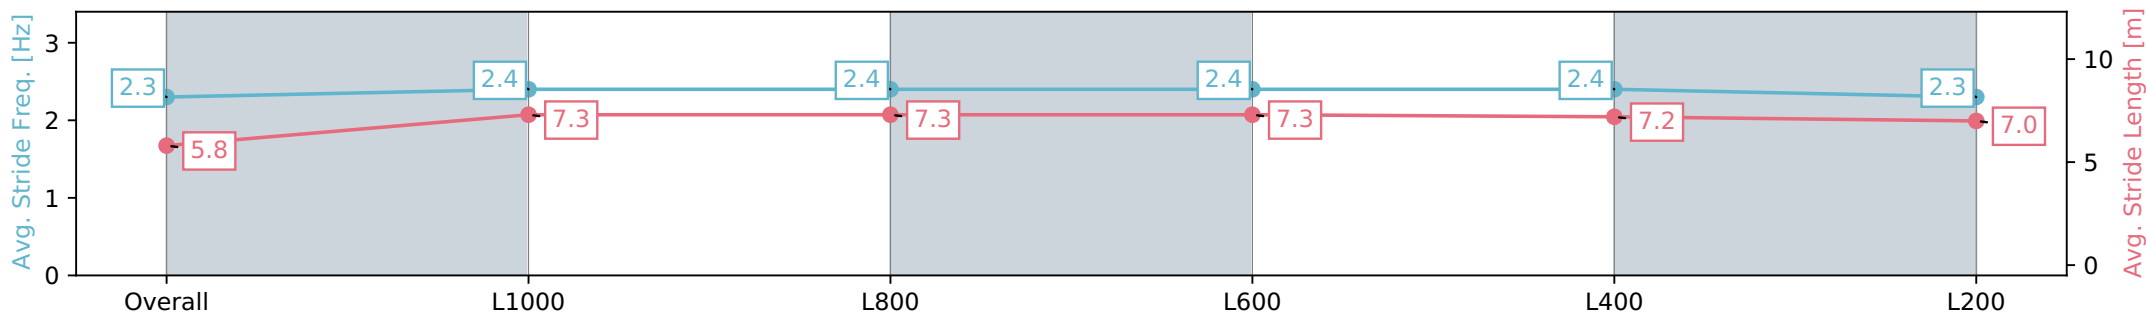

Gawler SA - Professional

Race 9: Oksana Caretti Millinery Handicap - 1200m

06 January 2024 - 6:00PM

Track Rating: Soft 7, Weather: Overcast, Rail Position: +2m
800m-400m, True Remainder

Section	Overall	L1000	L800	L600	L400	L200
Section Times	1:13.08 [4] (0:14.97)	0:58.11 [6] (0:11.36)	0:46.75 [5] (0:11.66)	0:35.09 [5] (0:11.28)	0:23.80 [5] (0:11.51)	0:12.28 [5] (0:12.28)
Average Speed [km/h]	48.2	63.8	63.0	64.4	62.9	59.1
Top Speed [km/h]	64.7	64.6	64.1	65.1	64.0	61.5
Avg. Dist. to Rail [m]	6.9	4.1	2.8	2.2	3.5	4.8
Avg. Stride Freq. [Hz]	2.3	2.4	2.4	2.4	2.4	2.3
Avg. Stride Length [m]	5.8	7.3	7.3	7.3	7.2	7.0