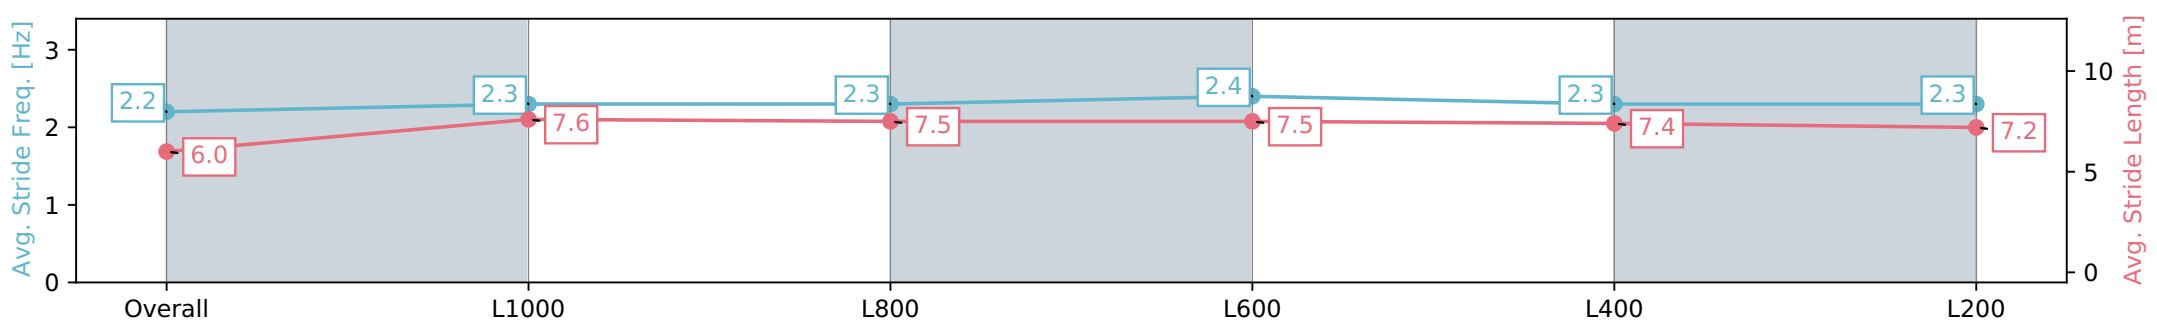

Gawler SA - Professional

Race 9: Oksana Caretti Millinery Handicap - 1200m

06 January 2024 - 6:00PM

Track Rating: Soft 7, Weather: Overcast, Rail Position: +2m
800m-400m, True Remainder

Section	Overall	L1000	L800	L600	L400	L200
Section Times	1:13.22 [5] (0:15.49)	0:57.73 [8] (0:11.31)	0:46.42 [8] (0:11.39)	0:35.03 [8] (0:11.14)	0:23.89 [7] (0:11.62)	0:12.27 [7] (0:12.27)
Average Speed [km/h]	46.6	64.0	62.7	64.5	62.1	59.1
Top Speed [km/h]	62.4	64.5	64.5	65.6	64.1	61.7
Avg. Dist. to Rail [m]	8.9	2.8	1.0	0.6	2.2	3.8
Avg. Stride Freq. [Hz]	2.2	2.3	2.3	2.4	2.3	2.3
Avg. Stride Length [m]	6.0	7.6	7.5	7.5	7.4	7.2