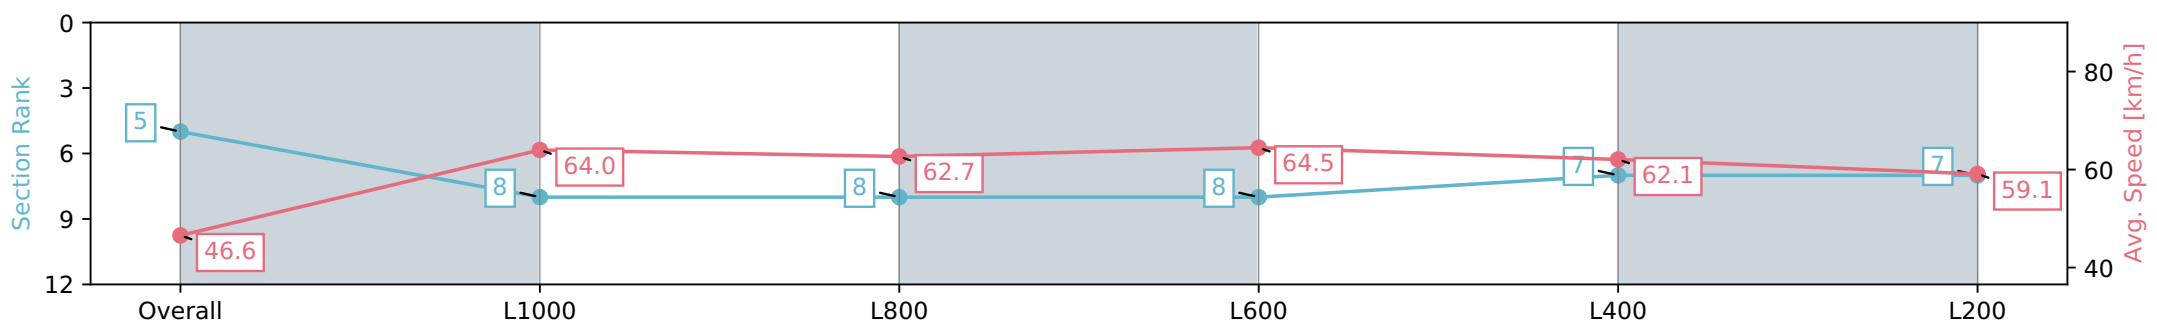

Gawler SA - Professional

Race 9: Oksana Caretti Millinery Handicap - 1200m

06 January 2024 - 6:00PM

Track Rating: Soft 7, Weather: Overcast, Rail Position: +2m
800m-400m, True Remainder

Section	Overall	L1000	L800	L600	L400	L200
Section Times	1:13.22 [5] (0:15.49)	0:57.73 [8] (0:11.31)	0:46.42 [8] (0:11.39)	0:35.03 [8] (0:11.14)	0:23.89 [7] (0:11.62)	0:12.27 [7] (0:12.27)
Average Speed [km/h]	46.6	64.0	62.7	64.5	62.1	59.1
Top Speed [km/h]	62.4	64.5	64.5	65.6	64.1	61.7
Avg. Dist. to Rail [m]	8.9	2.8	1.0	0.6	2.2	3.8
Avg. Stride Freq. [Hz]	2.2	2.3	2.3	2.4	2.3	2.3
Avg. Stride Length [m]	6.0	7.6	7.5	7.5	7.4	7.2