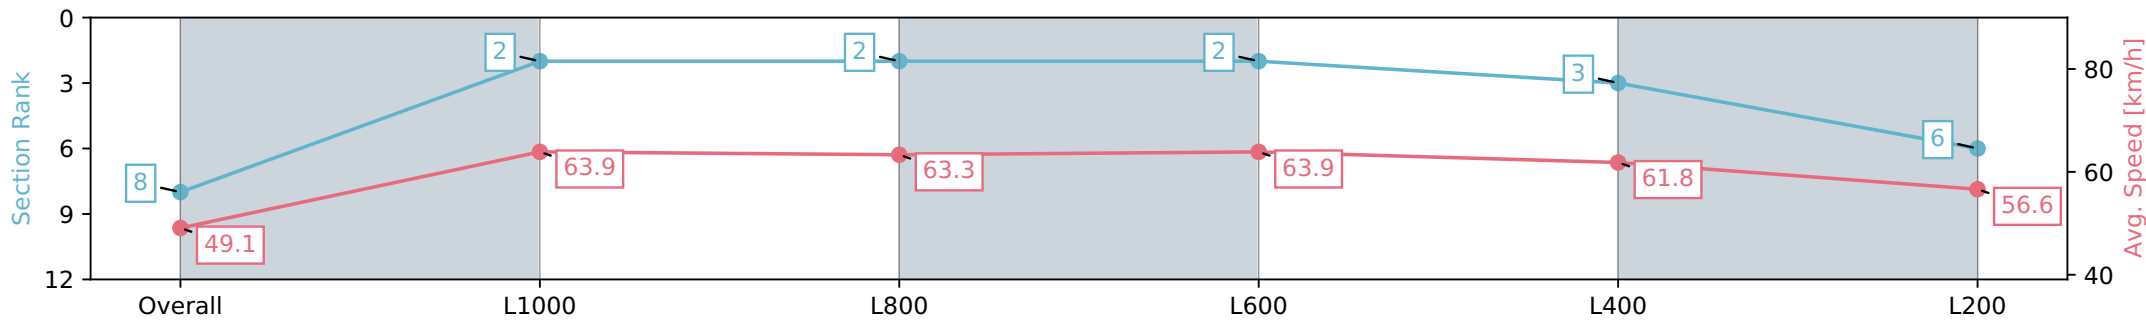

Gawler SA - Professional

Race 9: Oksana Caretti Millinery Handicap - 1200m

06 January 2024 - 6:00PM

Track Rating: Soft 7, Weather: Overcast, Rail Position: +2m
800m-400m, True Remainder

Section	Overall	L1000	L800	L600	L400	L200
Section Times	1:13.65 [8] (0:14.72)	0:58.93 [2] (0:11.30)	0:47.63 [2] (0:11.51)	0:36.12 [2] (0:11.50)	0:24.62 [3] (0:11.81)	0:12.81 [6] (0:12.81)
Average Speed [km/h]	49.1	63.9	63.3	63.9	61.8	56.6
Top Speed [km/h]	64.9	64.9	63.9	64.4	63.9	59.8
Avg. Dist. to Rail [m]	11.3	2.3	1.7	4.6	7.9	7.3
Avg. Stride Freq. [Hz]	2.3	2.4	2.4	2.5	2.4	2.3
Avg. Stride Length [m]	5.9	7.4	7.2	7.2	7.1	6.7