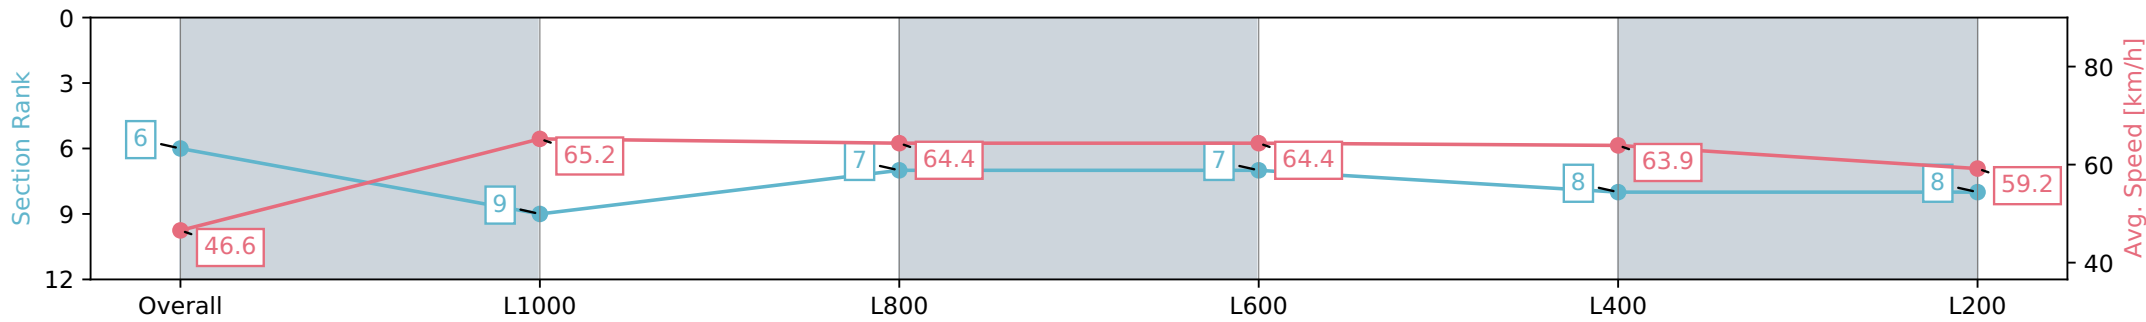

Gawler SA - Professional

Race 9: Oksana Caretti Millinery Handicap - 1200m

06 January 2024 - 6:00PM

Track Rating: Soft 7, Weather: Overcast, Rail Position: +2m
800m-400m, True Remainder

Section	Overall	L1000	L800	L600	L400	L200
Section Times	1:13.41 [6] (0:15.51)	0:57.90 [9] (0:11.24)	0:46.66 [7] (0:11.43)	0:35.23 [7] (0:11.55)	0:23.68 [8] (0:11.47)	0:12.21 [8] (0:12.21)
Average Speed [km/h]	46.6	65.2	64.4	64.4	63.9	59.2
Top Speed [km/h]	64.4	66.2	66.6	65.4	65.1	62.1
Avg. Dist. to Rail [m]	15.6	8.1	3.4	6.8	10.6	11.6
Avg. Stride Freq. [Hz]	2.3	2.4	2.4	2.4	2.4	2.3
Avg. Stride Length [m]	5.6	7.6	7.6	7.5	7.5	7.1