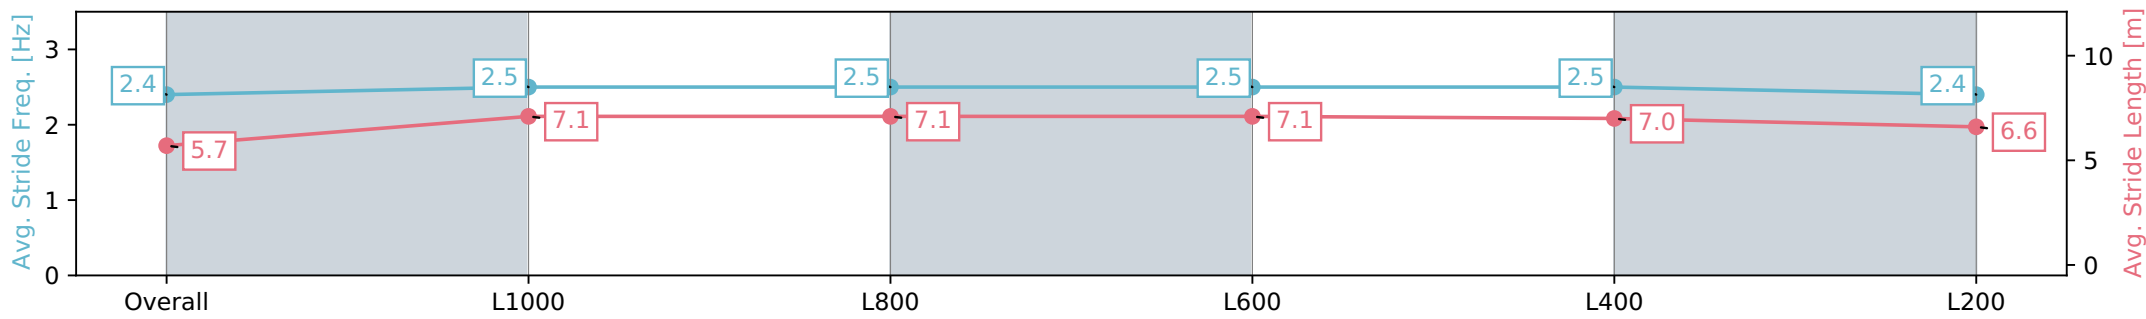

Gawler SA - Professional

Race 9: Oksana Caretti Millinery Handicap - 1200m

06 January 2024 - 6:00PM

Track Rating: Soft 7, Weather: Overcast, Rail Position: +2m
800m-400m, True Remainder

Section	Overall	L1000	L800	L600	L400	L200
Section Times	1:13.04 [3] (0:14.71)	0:58.33 [1] (0:11.31)	0:47.02 [1] (0:11.42)	0:35.60 [1] (0:11.56)	0:24.03 [1] (0:11.56)	0:12.46 [2] (0:12.46)
Average Speed [km/h]	49.1	63.8	62.9	62.9	62.8	58.2
Top Speed [km/h]	63.8	64.4	63.4	63.8	63.8	61.7
Avg. Dist. to Rail [m]	9.0	2.4	0.7	1.6	6.7	8.8
Avg. Stride Freq. [Hz]	2.4	2.5	2.5	2.5	2.5	2.4
Avg. Stride Length [m]	5.7	7.1	7.1	7.1	7.0	6.6