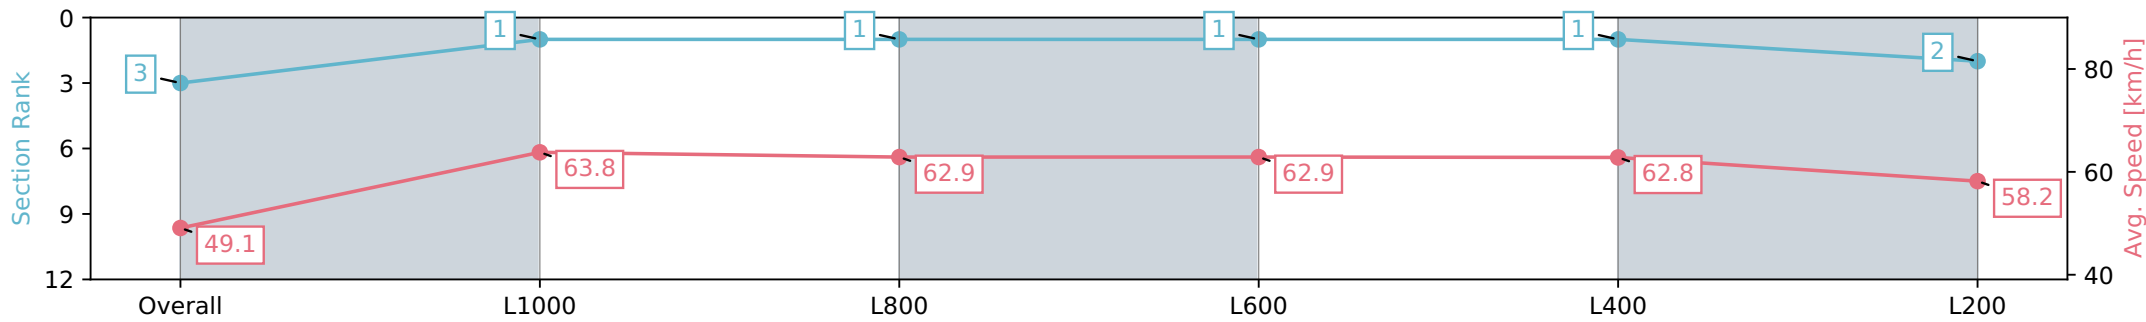

Gawler SA - Professional

Race 9: Oksana Caretti Millinery Handicap - 1200m

06 January 2024 - 6:00PM

Track Rating: Soft 7, Weather: Overcast, Rail Position: +2m
800m-400m, True Remainder

Section	Overall	L1000	L800	L600	L400	L200
Section Times	1:13.04 [3] (0:14.71)	0:58.33 [1] (0:11.31)	0:47.02 [1] (0:11.42)	0:35.60 [1] (0:11.56)	0:24.03 [1] (0:11.56)	0:12.46 [2] (0:12.46)
Average Speed [km/h]	49.1	63.8	62.9	62.9	62.8	58.2
Top Speed [km/h]	63.8	64.4	63.4	63.8	63.8	61.7
Avg. Dist. to Rail [m]	9.0	2.4	0.7	1.6	6.7	8.8
Avg. Stride Freq. [Hz]	2.4	2.5	2.5	2.5	2.5	2.4
Avg. Stride Length [m]	5.7	7.1	7.1	7.1	7.0	6.6