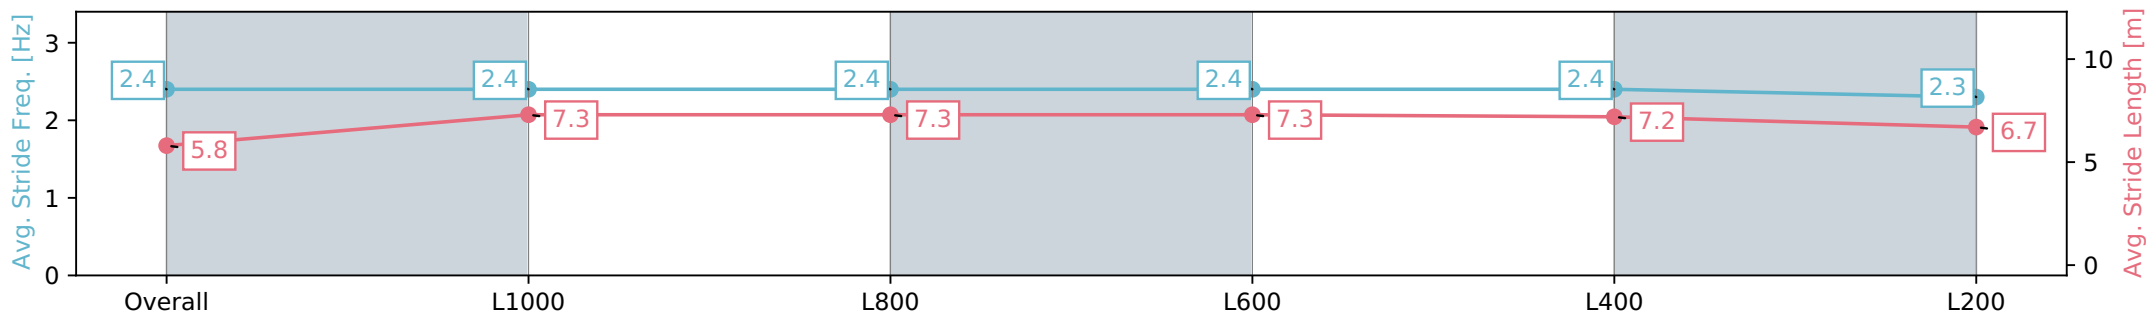

Gawler SA - Professional

Race 9: Oksana Caretti Millinery Handicap - 1200m

06 January 2024 - 6:00PM

Track Rating: Soft 7, Weather: Overcast, Rail Position: +2m
800m-400m, True Remainder

Section	Overall	L1000	L800	L600	L400	L200
Section Times	1:13.53 [7] (0:14.86)	0:58.67 [3] (0:11.37)	0:47.30 [3] (0:11.46)	0:35.84 [3] (0:11.33)	0:24.51 [2] (0:11.75)	0:12.76 [4] (0:12.76)
Average Speed [km/h]	48.6	63.7	63.4	63.9	61.7	56.9
Top Speed [km/h]	63.5	64.6	64.3	64.6	63.9	59.3
Avg. Dist. to Rail [m]	7.7	3.6	1.2	1.3	3.9	5.7
Avg. Stride Freq. [Hz]	2.4	2.4	2.4	2.4	2.4	2.3
Avg. Stride Length [m]	5.8	7.3	7.3	7.3	7.2	6.7