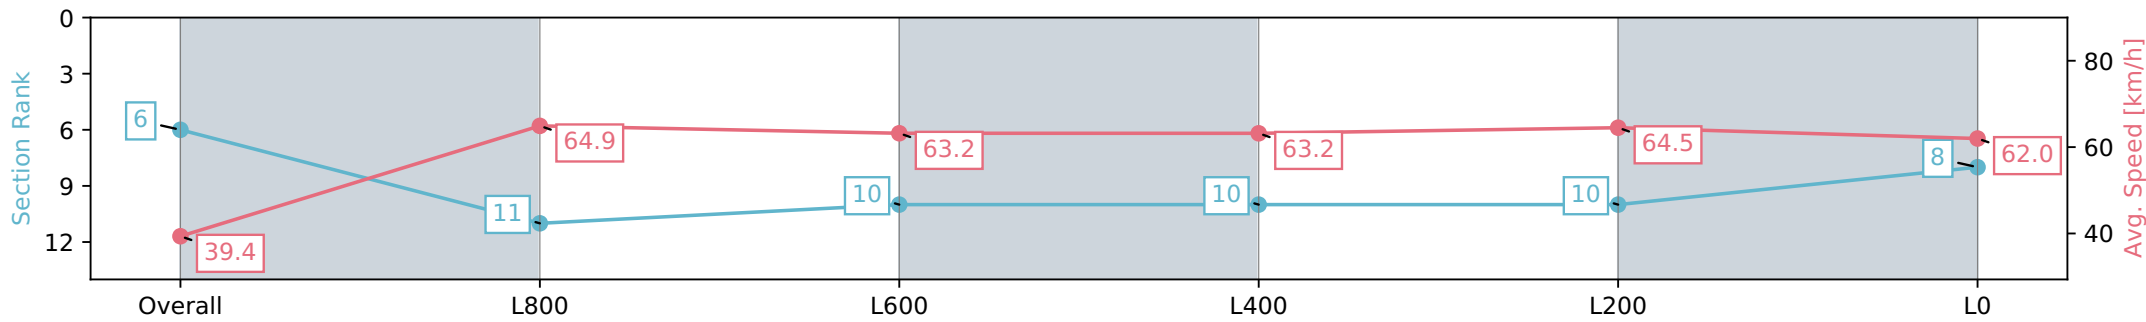

Gawler SA - Professional

Race 7: Terrace Function Centre Handicap - 1100m

06 January 2024 - 4:05PM

Track Rating: Soft 7, Weather: Raining, Rail Position: +2m
800m-400m, True Remainder

Section	Overall	L1000	L800	L600	L400	L200	L0
Section Times	1:06.31 [6] (0:09.11)	0:57.20 [11] (0:11.17)	0:46.03 [10] (0:11.51)	0:34.52 [10] (0:11.51)	0:23.01 [10] (0:11.30)	0:11.71 [8] (0:11.71)	
Average Speed [km/h]	39.4	64.9	63.2	63.2	64.5	62.0	
Top Speed [km/h]	60.6	66.1	64.4	63.9	66.1	64.0	
Avg. Dist. to Rail [m]	7.1	3.2	1.3	2.6	6.8	8.7	
Avg. Stride Freq. [Hz]	2.2	2.4	2.4	2.3	2.4	2.4	
Avg. Stride Length [m]	5.1	7.5	7.4	7.5	7.4	7.1	