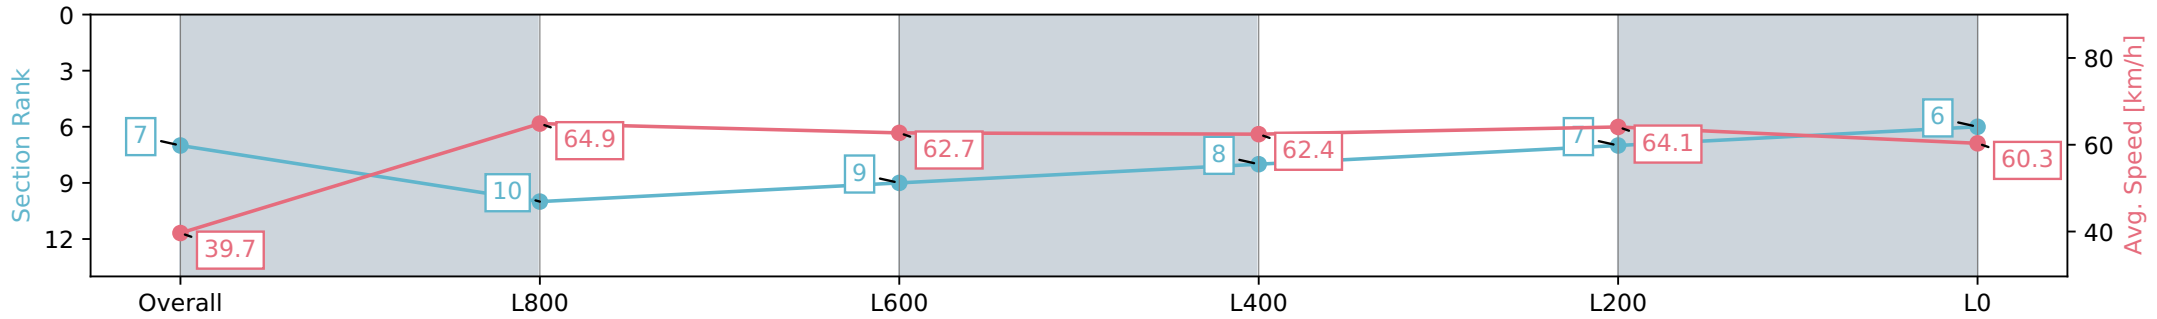

Gawler SA - Professional

Race 7: Terrace Function Centre Handicap - 1100m

06 January 2024 - 4:05PM

Track Rating: Soft 7, Weather: Raining, Rail Position: +2m
800m-400m, True Remainder

Section	Overall	L1000	L800	L600	L400	L200	L0
Section Times	1:06.45 [7] (0:09.04)	0:57.41 [10] (0:11.11)	0:46.30 [9] (0:11.40)	0:34.90 [8] (0:11.56)	0:23.34 [7] (0:11.32)	0:12.02 [6]	0:12.02 [6]
Average Speed [km/h]	39.7	64.9	62.7	62.4	64.1	60.3	60.3
Top Speed [km/h]	61.7	65.9	64.2	63.3	65.0	63.2	63.2
Avg. Dist. to Rail [m]	2.2	0.8	1.1	1.0	2.3	2.7	2.7
Avg. Stride Freq. [Hz]	2.3	2.6	2.5	2.4	2.5	2.4	2.4
Avg. Stride Length [m]	4.8	7.0	7.1	7.2	7.2	6.8	6.8