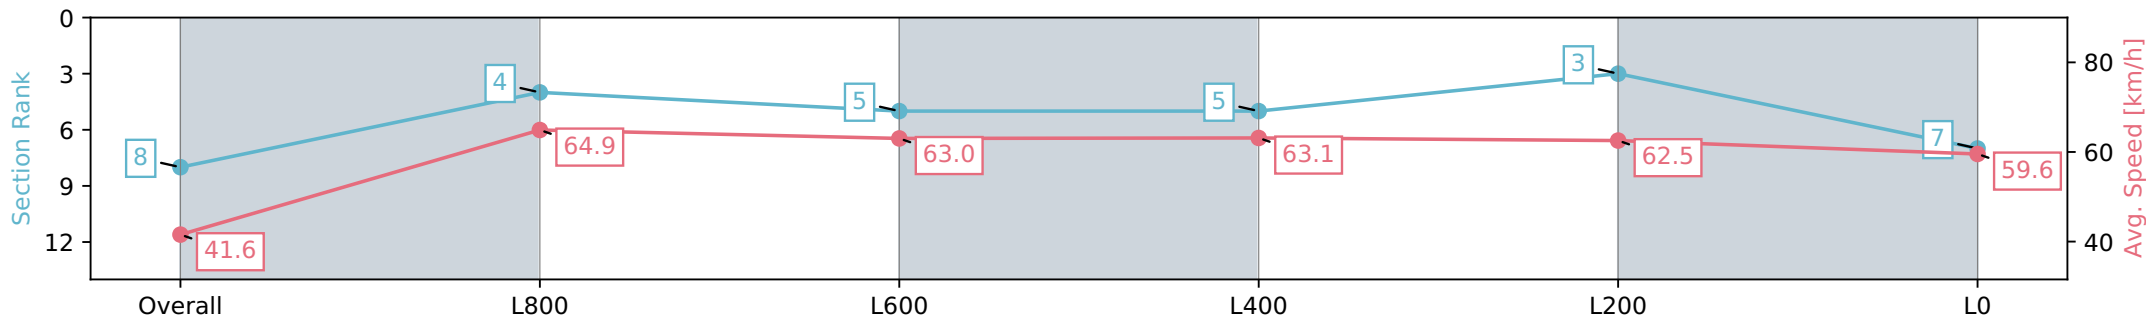

Gawler SA - Professional

Race 7: Terrace Function Centre Handicap - 1100m

06 January 2024 - 4:05PM

Track Rating: Soft 7, Weather: Raining, Rail Position: +2m
800m-400m, True Remainder

Section	Overall	L1000	L800	L600	L400	L200	L0
Section Times	1:06.61 [8] (0:08.68)	0:57.93 [4] (0:11.14)	0:46.79 [5] (0:11.47)	0:35.32 [5] (0:11.51)	0:23.81 [3] (0:11.66)	0:12.15 [7]	0:12.15 [7]
Average Speed [km/h]	41.6	64.9	63.0	63.1	62.5	59.6	59.6
Top Speed [km/h]	61.4	65.7	64.9	64.4	64.2	60.8	60.8
Avg. Dist. to Rail [m]	8.9	2.2	0.5	2.6	6.8	6.2	6.2
Avg. Stride Freq. [Hz]	2.2	2.3	2.2	2.2	2.2	2.2	2.2
Avg. Stride Length [m]	5.3	7.8	7.8	8.0	7.8	7.8	7.5