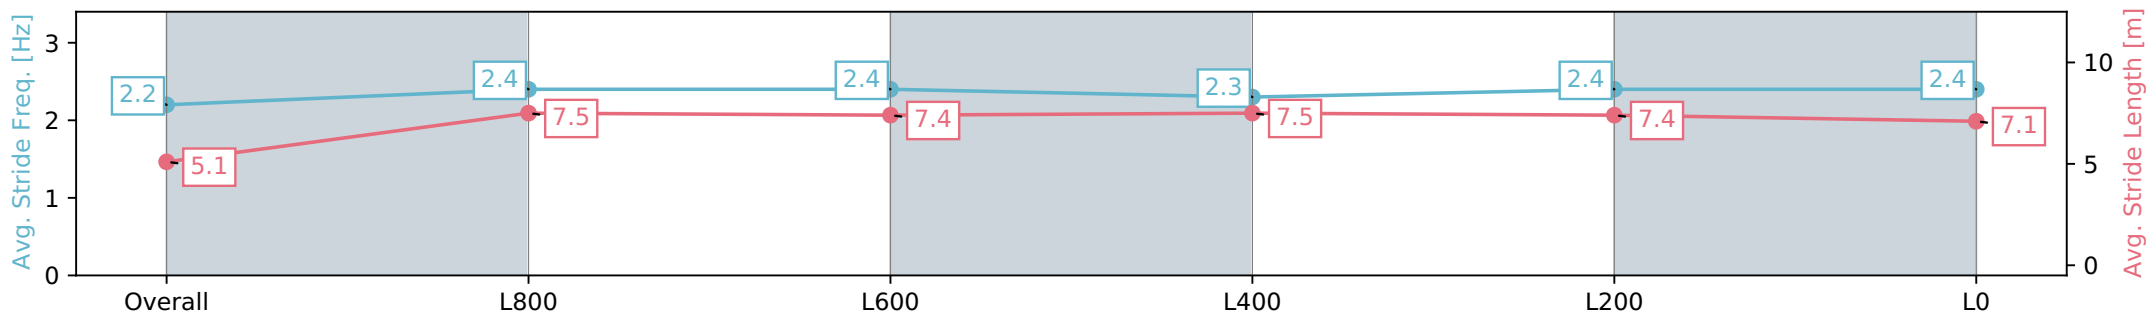

Gawler SA - Professional

Race 7: Terrace Function Centre Handicap - 1100m

06 January 2024 - 4:05PM

Track Rating: Soft 7, Weather: Raining, Rail Position: +2m
800m-400m, True Remainder

Section	Overall	L1000	L800	L600	L400	L200	L0
Section Times	1:06.31 [6] (0:09.11)	0:57.20 [11] (0:11.17)	0:46.03 [10] (0:11.51)	0:34.52 [10] (0:11.51)	0:23.01 [10] (0:11.30)	0:11.71 [8] (0:11.71)	
Average Speed [km/h]	39.4	64.9	63.2	63.2	64.5	62.0	
Top Speed [km/h]	60.6	66.1	64.4	63.9	66.1	64.0	
Avg. Dist. to Rail [m]	7.1	3.2	1.3	2.6	6.8	8.7	
Avg. Stride Freq. [Hz]	2.2	2.4	2.4	2.3	2.4	2.4	
Avg. Stride Length [m]	5.1	7.5	7.4	7.5	7.4	7.1	