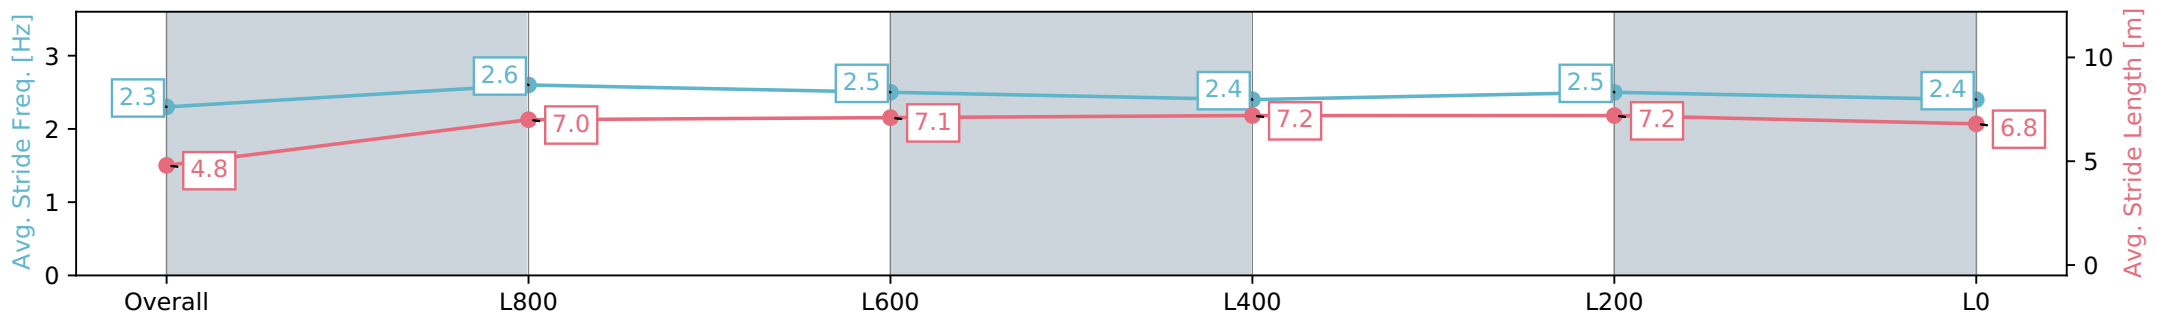

Gawler SA - Professional

Race 7: Terrace Function Centre Handicap - 1100m

06 January 2024 - 4:05PM

Track Rating: Soft 7, Weather: Raining, Rail Position: +2m
800m-400m, True Remainder

Section	Overall	L1000	L800	L600	L400	L200	L0
Section Times	1:06.45 [7] (0:09.04)	0:57.41 [10] (0:11.11)	0:46.30 [9] (0:11.40)	0:34.90 [8] (0:11.56)	0:23.34 [7] (0:11.32)	0:12.02 [6]	0:12.02 [6]
Average Speed [km/h]	39.7	64.9	62.7	62.4	64.1	60.3	60.3
Top Speed [km/h]	61.7	65.9	64.2	63.3	65.0	63.2	63.2
Avg. Dist. to Rail [m]	2.2	0.8	1.1	1.0	2.3	2.7	2.7
Avg. Stride Freq. [Hz]	2.3	2.6	2.5	2.4	2.5	2.4	2.4
Avg. Stride Length [m]	4.8	7.0	7.1	7.2	7.2	6.8	6.8