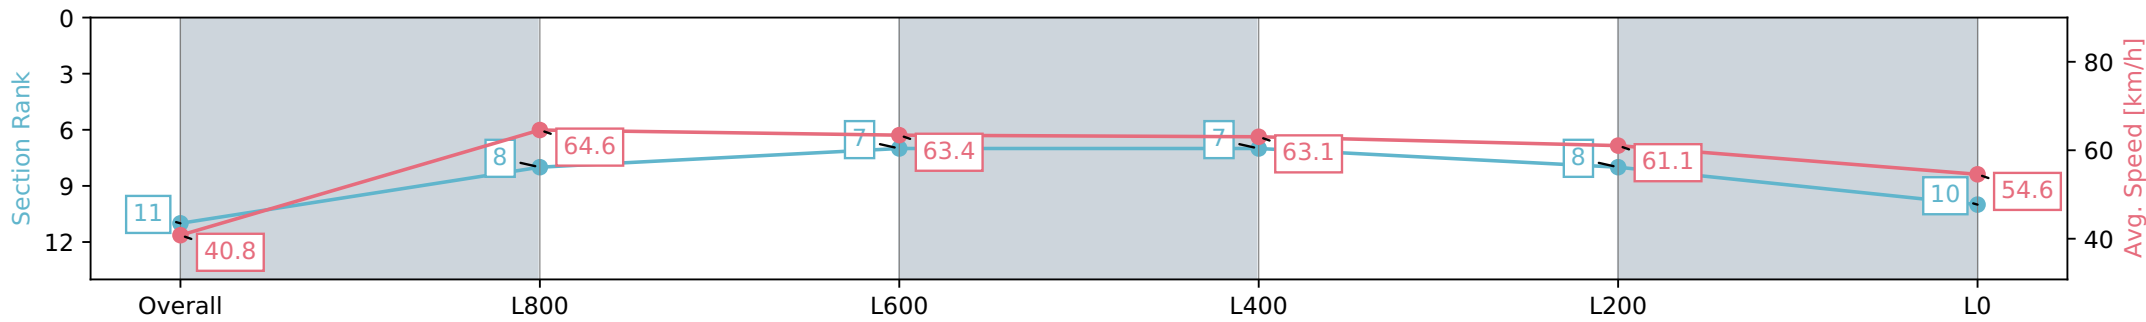

Gawler SA - Professional

Race 7: Terrace Function Centre Handicap - 1100m

06 January 2024 - 4:05PM

Track Rating: Soft 7, Weather: Raining, Rail Position: +2m
800m-400m, True Remainder

Section	Overall	L1000	L800	L600	L400	L200	L0
Section Times	1:08.38 [11] (0:08.84)	0:59.54 [8] (0:11.20)	0:48.34 [7] (0:11.43)	0:36.91 [7] (0:11.69)	0:25.22 [8] (0:11.89)	0:13.33 [10] (0:13.33)	
Average Speed [km/h]	40.8	64.6	63.4	63.1	61.1	54.6	
Top Speed [km/h]	62.2	65.7	64.6	63.6	63.2	57.3	
Avg. Dist. to Rail [m]	5.9	2.2	1.4	4.4	6.8	8.9	
Avg. Stride Freq. [Hz]	2.2	2.4	2.3	2.3	2.3	2.2	
Avg. Stride Length [m]	5.1	7.5	7.5	7.5	7.3	7.0	