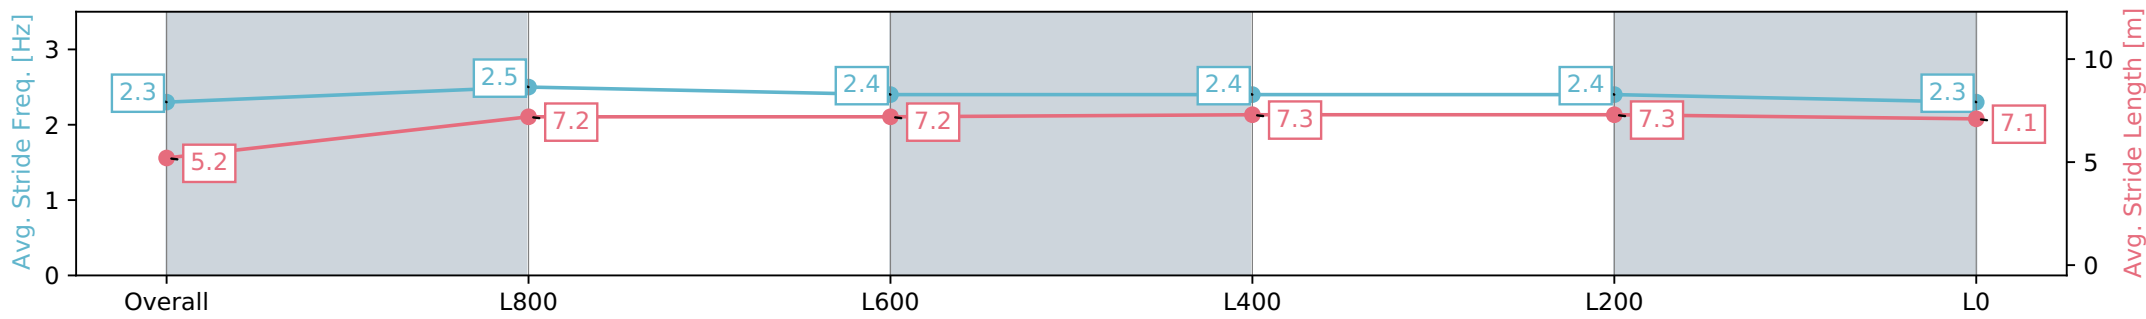

Gawler SA - Professional

Race 7: Terrace Function Centre Handicap - 1100m

06 January 2024 - 4:05PM

Track Rating: Soft 7, Weather: Raining, Rail Position: +2m
800m-400m, True Remainder

Section	Overall	L1000	L800	L600	L400	L200	L0
Section Times	1:06.07 [4] (0:08.50)	0:57.56 [1] (0:11.06)	0:46.51 [2] (0:11.46)	0:35.05 [2] (0:11.66)	0:23.39 [2] (0:11.36)	0:12.03 [3] (0:12.03)	
Average Speed [km/h]	42.4	65.4	63.2	62.3	63.7	60.5	
Top Speed [km/h]	63.6	66.9	64.9	63.3	65.3	62.1	
Avg. Dist. to Rail [m]	6.2	1.5	1.0	2.1	3.6	3.6	
Avg. Stride Freq. [Hz]	2.3	2.5	2.4	2.4	2.4	2.3	
Avg. Stride Length [m]	5.2	7.2	7.2	7.3	7.3	7.1	