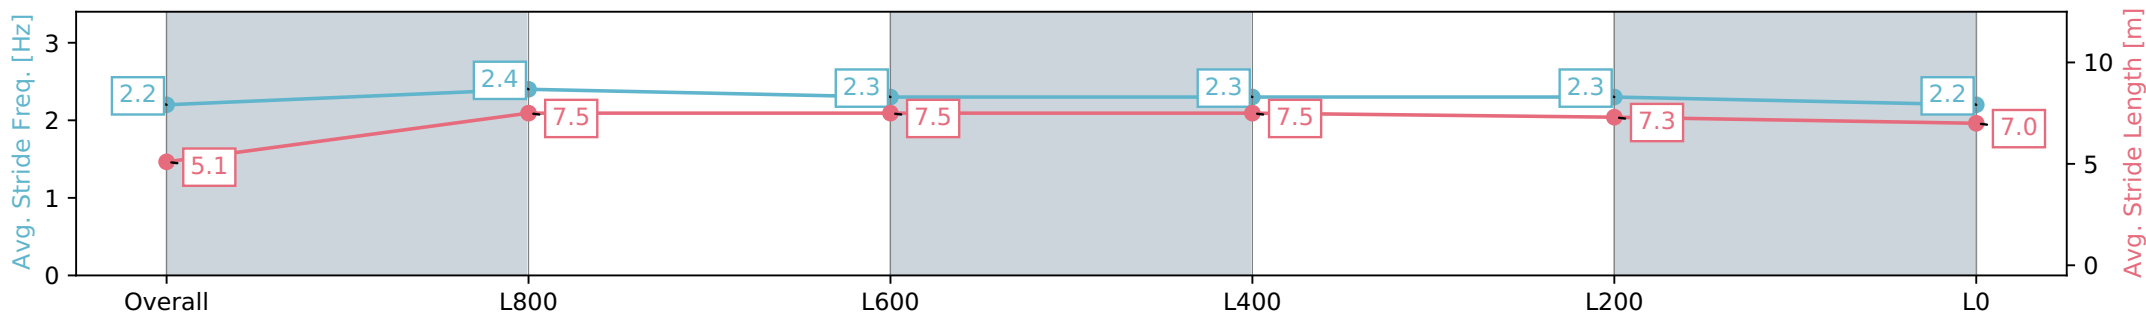

Gawler SA - Professional

Race 7: Terrace Function Centre Handicap - 1100m

06 January 2024 - 4:05PM

Track Rating: Soft 7, Weather: Raining, Rail Position: +2m
800m-400m, True Remainder

Section	Overall	L1000	L800	L600	L400	L200	L0
Section Times	1:08.38 [11] (0:08.84)	0:59.54 [8] (0:11.20)	0:48.34 [7] (0:11.43)	0:36.91 [7] (0:11.69)	0:25.22 [8] (0:11.89)	0:13.33 [10] (0:13.33)	
Average Speed [km/h]	40.8	64.6	63.4	63.1	61.1	54.6	
Top Speed [km/h]	62.2	65.7	64.6	63.6	63.2	57.3	
Avg. Dist. to Rail [m]	5.9	2.2	1.4	4.4	6.8	8.9	
Avg. Stride Freq. [Hz]	2.2	2.4	2.3	2.3	2.3	2.2	
Avg. Stride Length [m]	5.1	7.5	7.5	7.5	7.3	7.0	