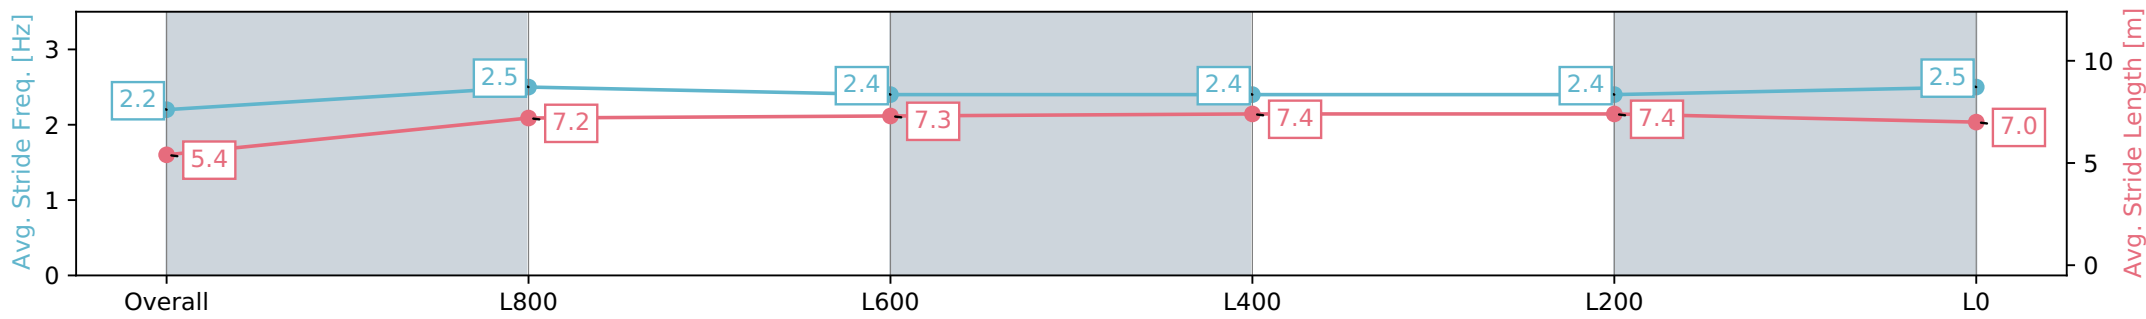

Gawler SA - Professional

Race 7: Terrace Function Centre Handicap - 1100m

06 January 2024 - 4:05PM

Track Rating: Soft 7, Weather: Raining, Rail Position: +2m
800m-400m, True Remainder

Section	Overall	L1000	L800	L600	L400	L200	L0
Section Times	1:05.85 [2] (0:08.77)	0:57.08 [6] (0:11.15)	0:45.93 [6] (0:11.53)	0:34.40 [6] (0:11.54)	0:22.86 [6] (0:11.15)	0:11.71 [4]	0:11.71 [4]
Average Speed [km/h]	41.0	64.8	62.6	62.7	65.0	62.0	62.0
Top Speed [km/h]	61.6	66.7	64.1	64.2	66.0	64.0	64.0
Avg. Dist. to Rail [m]	4.8	2.1	0.5	1.1	3.6	5.7	5.7
Avg. Stride Freq. [Hz]	2.2	2.5	2.4	2.4	2.4	2.4	2.5
Avg. Stride Length [m]	5.4	7.2	7.3	7.4	7.4	7.4	7.0