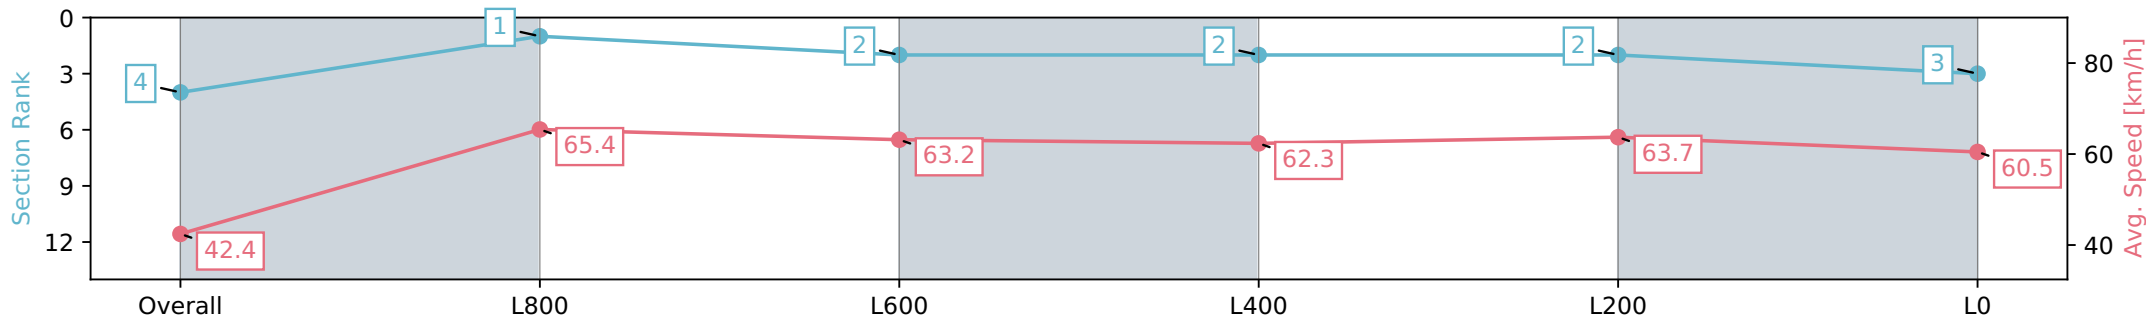

Gawler SA - Professional

Race 7: Terrace Function Centre Handicap - 1100m

06 January 2024 - 4:05PM

Track Rating: Soft 7, Weather: Raining, Rail Position: +2m
800m-400m, True Remainder

Section	Overall	L1000	L800	L600	L400	L200	L0
Section Times	1:06.07 [4] (0:08.50)	0:57.56 [1] (0:11.06)	0:46.51 [2] (0:11.46)	0:35.05 [2] (0:11.66)	0:23.39 [2] (0:11.36)	0:12.03 [3] (0:12.03)	
Average Speed [km/h]	42.4	65.4	63.2	62.3	63.7	60.5	
Top Speed [km/h]	63.6	66.9	64.9	63.3	65.3	62.1	
Avg. Dist. to Rail [m]	6.2	1.5	1.0	2.1	3.6	3.6	
Avg. Stride Freq. [Hz]	2.3	2.5	2.4	2.4	2.4	2.3	
Avg. Stride Length [m]	5.2	7.2	7.2	7.3	7.3	7.1	