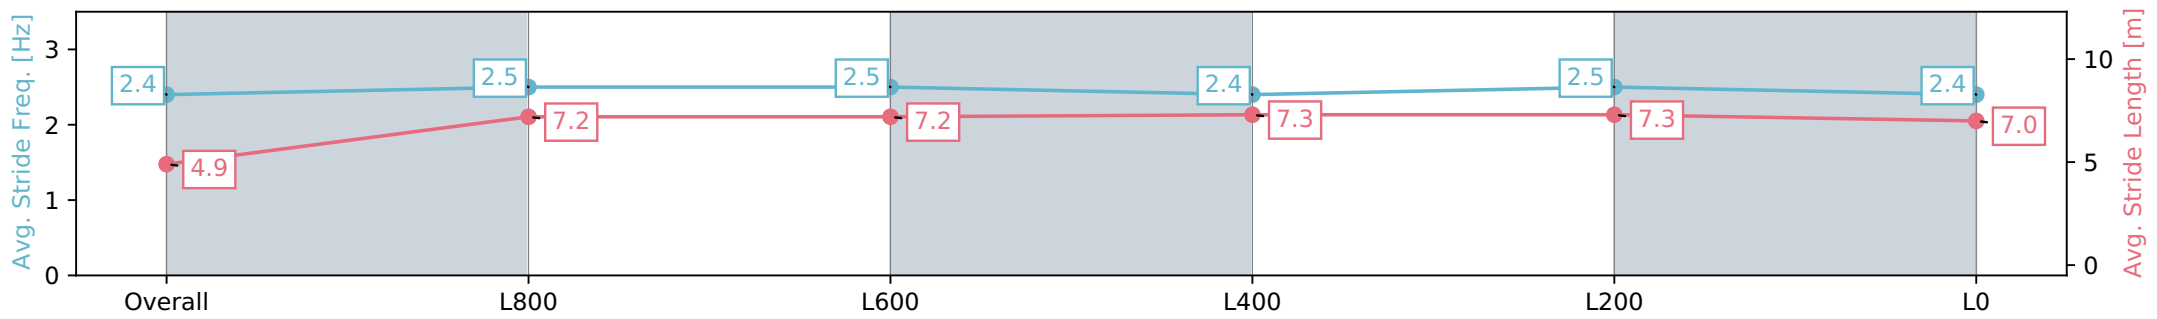

06 January 2024 - 4:05PM

Track Rating: Soft 7, Weather: Raining, Rail Position: +2m
800m-400m, True Remainder

Section	Overall	L1000	L800	L600	L400	L200	L0
Section Times	1:05.56 [1] (0:08.50)	0:57.07 [2] (0:11.18)	0:45.89 [4] (0:11.56)	0:34.32 [3] (0:11.55)	0:22.77 [4] (0:11.06)	0:11.71 [1]	0:11.71 [1]
Average Speed [km/h]	42.6	64.9	63.4	63.5	65.5	62.0	62.0
Top Speed [km/h]	63.1	66.7	64.4	65.3	66.1	64.2	64.2
Avg. Dist. to Rail [m]	8.6	3.3	3.1	3.1	4.0	4.0	4.0
Avg. Stride Freq. [Hz]	2.4	2.5	2.5	2.4	2.5	2.4	2.4
Avg. Stride Length [m]	4.9	7.2	7.2	7.3	7.3	7.0	7.0