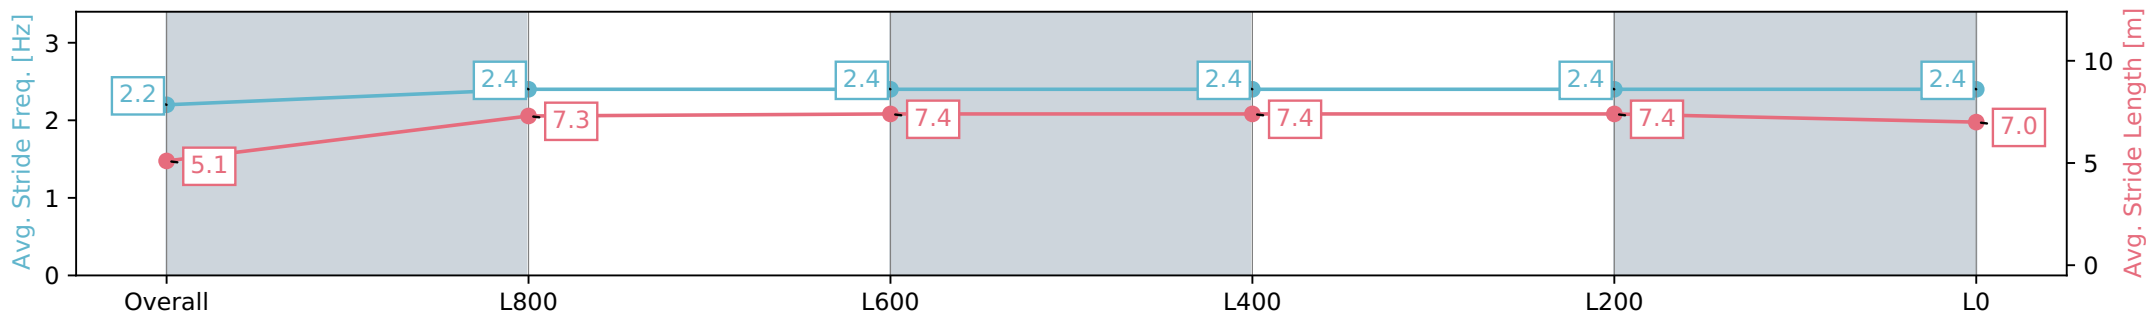

Gawler SA - Professional

Race 7: Terrace Function Centre Handicap - 1100m

06 January 2024 - 4:05PM

Track Rating: Soft 7, Weather: Raining, Rail Position: +2m
800m-400m, True Remainder

Section	Overall	L1000	L800	L600	L400	L200	L0
Section Times	1:06.87 [9] (0:08.87)	0:58.00 [9] (0:11.25)	0:46.75 [8] (0:11.51)	0:35.24 [9] (0:11.59)	0:23.65 [9] (0:11.54)	0:12.11 [9]	0:12.11 [9]
Average Speed [km/h]	40.6	64.6	63.9	63.6	63.3	59.8	
Top Speed [km/h]	61.7	67.1	65.5	64.7	64.4	62.1	
Avg. Dist. to Rail [m]	11.5	4.2	3.7	4.9	7.5	8.7	
Avg. Stride Freq. [Hz]	2.2	2.4	2.4	2.4	2.4	2.4	
Avg. Stride Length [m]	5.1	7.3	7.4	7.4	7.4	7.0	

- [] Ranking at each section and finish
- :-:- No data available at this section
- NA No data available

Horse/Jockey Name	LEVEE
Finish Rank	10
Fastest Section Time (Section)	0:08.77 (Overall)
Top Speed [km/h] (Section)	64.7 (L1000)
Race State	Finished