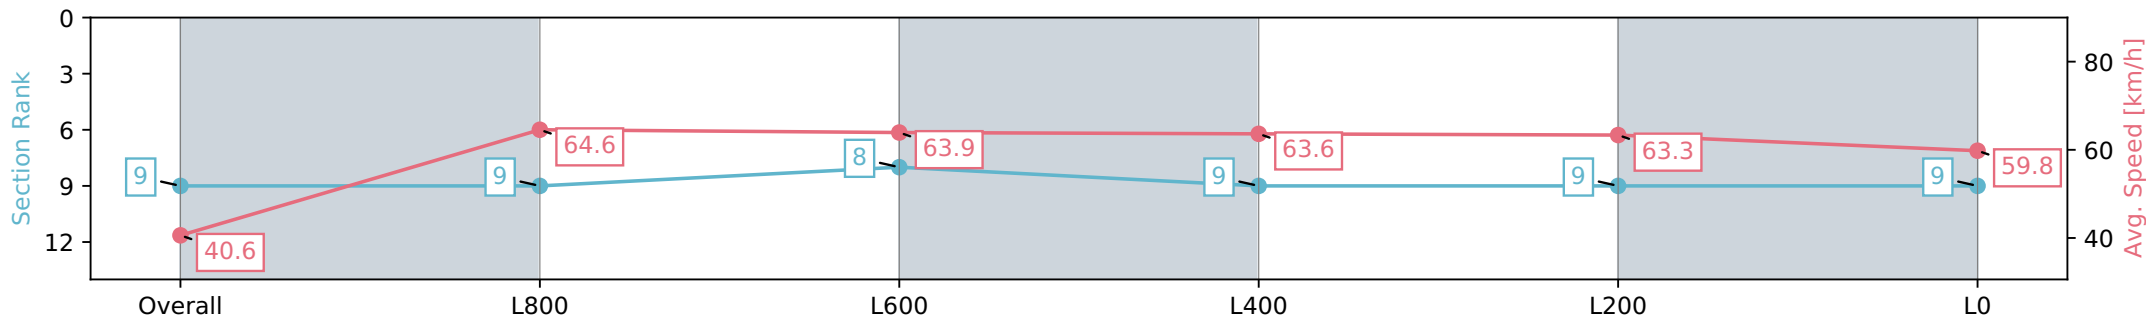

Gawler SA - Professional

Race 7: Terrace Function Centre Handicap - 1100m

06 January 2024 - 4:05PM

Track Rating: Soft 7, Weather: Raining, Rail Position: +2m
800m-400m, True Remainder

Section	Overall	L1000	L800	L600	L400	L200	L0
Section Times	1:06.87 [9] (0:08.87)	0:58.00 [9] (0:11.25)	0:46.75 [8] (0:11.51)	0:35.24 [9] (0:11.59)	0:23.65 [9] (0:11.54)	0:12.11 [9]	0:12.11 [9]
Average Speed [km/h]	40.6	64.6	63.9	63.6	63.3	59.8	
Top Speed [km/h]	61.7	67.1	65.5	64.7	64.4	62.1	
Avg. Dist. to Rail [m]	11.5	4.2	3.7	4.9	7.5	8.7	
Avg. Stride Freq. [Hz]	2.2	2.4	2.4	2.4	2.4	2.4	
Avg. Stride Length [m]	5.1	7.3	7.4	7.4	7.4	7.0	

- [] Ranking at each section and finish
- :-:- No data available at this section
- NA No data available

Horse/Jockey Name	LEVEE
Finish Rank	10
Fastest Section Time (Section)	0:08.77 (Overall)
Top Speed [km/h] (Section)	64.7 (L1000)
Race State	Finished