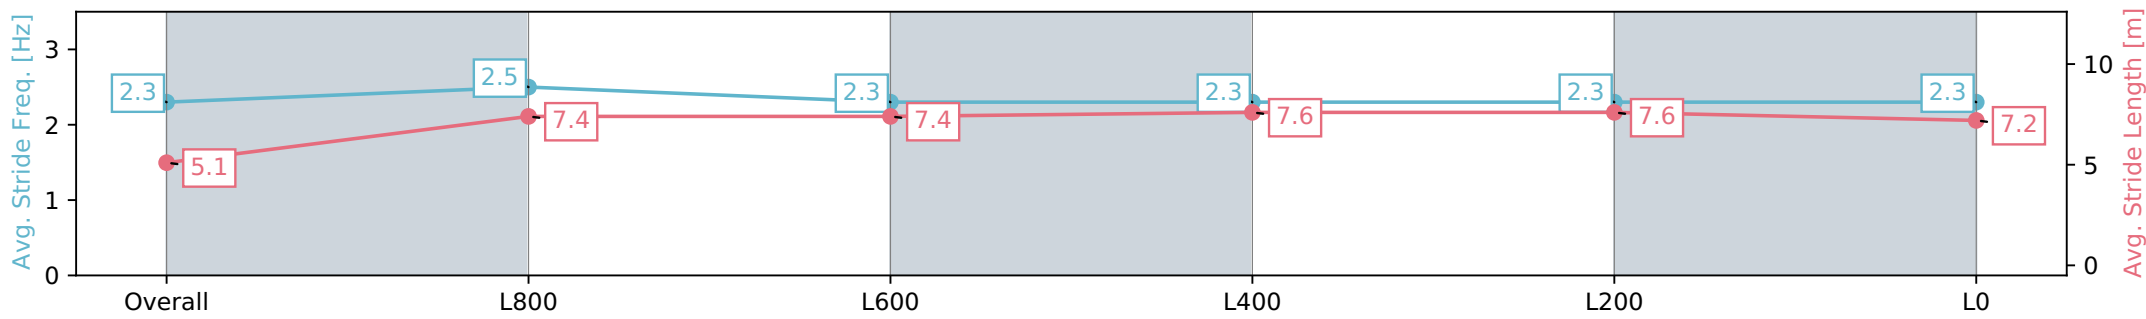

Gawler SA - Professional

Race 7: Terrace Function Centre Handicap - 1100m

06 January 2024 - 4:05PM

Track Rating: Soft 7, Weather: Raining, Rail Position: +2m
800m-400m, True Remainder

Section	Overall	L1000	L800	L600	L400	L200	L0
Section Times	1:06.17 [5] (0:08.64)	0:57.53 [3] (0:10.83)	0:46.70 [1] (0:11.46)	0:35.24 [1] (0:11.65)	0:23.59 [1] (0:11.39)	0:12.20 [2]	0:12.20 [2]
Average Speed [km/h]	41.6	66.6	62.6	62.3	63.6	59.6	
Top Speed [km/h]	63.7	68.3	63.4	63.3	64.7	61.9	
Avg. Dist. to Rail [m]	3.3	0.8	0.7	1.8	3.3	3.2	
Avg. Stride Freq. [Hz]	2.3	2.5	2.3	2.3	2.3	2.3	
Avg. Stride Length [m]	5.1	7.4	7.4	7.6	7.6	7.2	