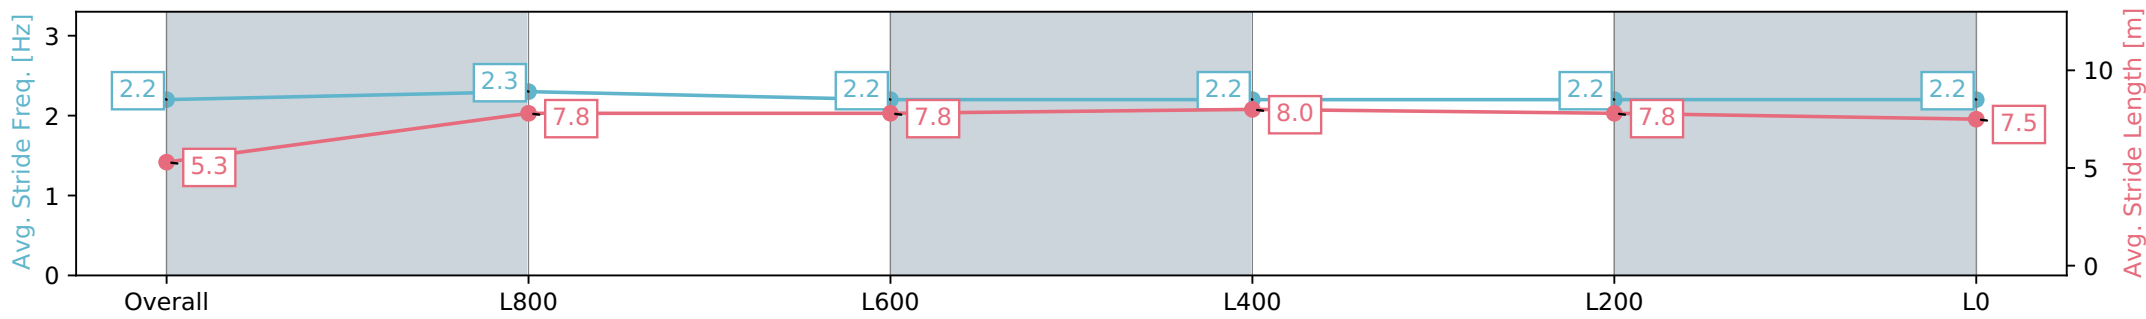

Gawler SA - Professional

Race 7: Terrace Function Centre Handicap - 1100m

06 January 2024 - 4:05PM

Track Rating: Soft 7, Weather: Raining, Rail Position: +2m
800m-400m, True Remainder

Section	Overall	L1000	L800	L600	L400	L200	L0
Section Times	1:06.61 [8] (0:08.68)	0:57.93 [4] (0:11.14)	0:46.79 [5] (0:11.47)	0:35.32 [5] (0:11.51)	0:23.81 [3] (0:11.66)	0:12.15 [7]	0:12.15 [7]
Average Speed [km/h]	41.6	64.9	63.0	63.1	62.5	59.6	59.6
Top Speed [km/h]	61.4	65.7	64.9	64.4	64.2	60.8	60.8
Avg. Dist. to Rail [m]	8.9	2.2	0.5	2.6	6.8	6.2	6.2
Avg. Stride Freq. [Hz]	2.2	2.3	2.2	2.2	2.2	2.2	2.2
Avg. Stride Length [m]	5.3	7.8	7.8	8.0	7.8	7.8	7.5