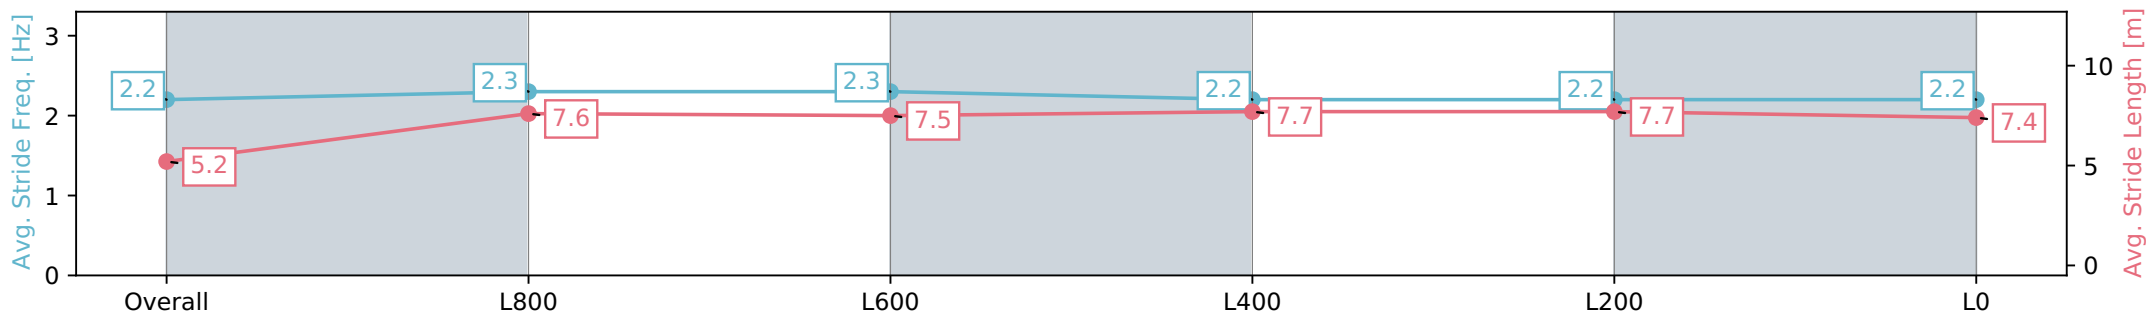

Gawler SA - Professional

Race 7: Terrace Function Centre Handicap - 1100m

06 January 2024 - 4:05PM

Track Rating: Soft 7, Weather: Raining, Rail Position: +2m
800m-400m, True Remainder

Section	Overall	L1000	L800	L600	L400	L200	L0
Section Times	1:08.11 [10] (0:08.77)	0:59.34 [7] (0:11.56)	0:47.77 [11] (0:11.86)	0:35.91 [11] (0:11.71)	0:24.20 [11] (0:11.72)	0:12.48 [11] (0:12.48)	
Average Speed [km/h]	41.2	62.9	61.4	62.4	62.1	58.0	
Top Speed [km/h]	60.3	64.7	62.6	63.7	63.3	60.7	
Avg. Dist. to Rail [m]	10.4	4.5	2.1	3.2	5.4	9.0	
Avg. Stride Freq. [Hz]	2.2	2.3	2.3	2.2	2.2	2.2	
Avg. Stride Length [m]	5.2	7.6	7.5	7.7	7.7	7.4	