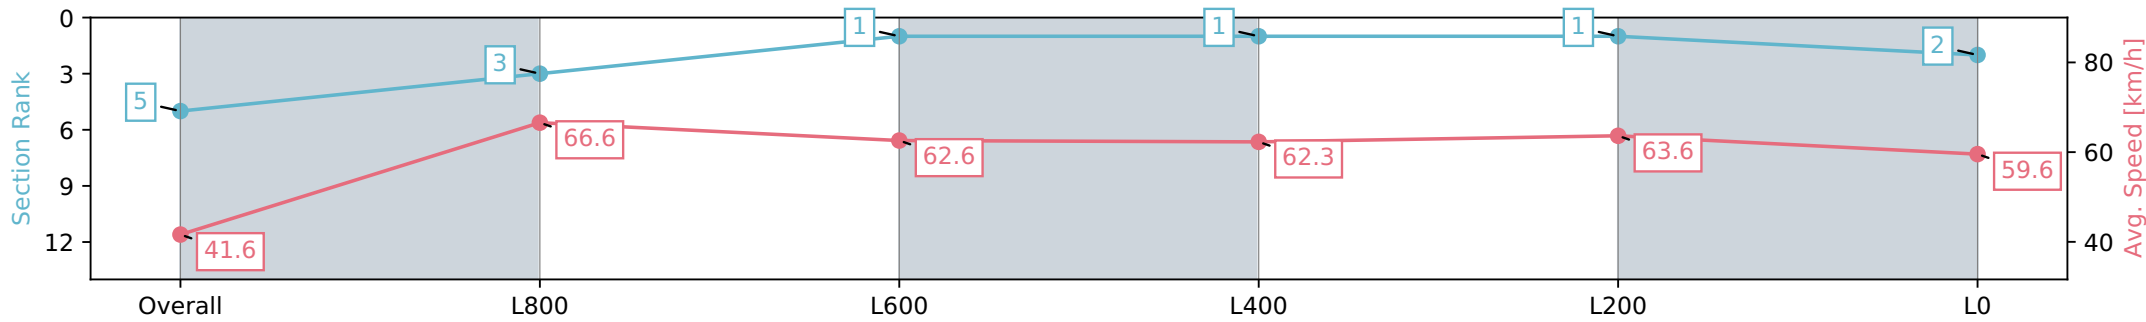

Gawler SA - Professional

Race 7: Terrace Function Centre Handicap - 1100m

06 January 2024 - 4:05PM

Track Rating: Soft 7, Weather: Raining, Rail Position: +2m
800m-400m, True Remainder

Section	Overall	L1000	L800	L600	L400	L200	L0
Section Times	1:06.17 [5] (0:08.64)	0:57.53 [3] (0:10.83)	0:46.70 [1] (0:11.46)	0:35.24 [1] (0:11.65)	0:23.59 [1] (0:11.39)	0:12.20 [2]	0:12.20 [2]
Average Speed [km/h]	41.6	66.6	62.6	62.3	63.6	59.6	
Top Speed [km/h]	63.7	68.3	63.4	63.3	64.7	61.9	
Avg. Dist. to Rail [m]	3.3	0.8	0.7	1.8	3.3	3.2	
Avg. Stride Freq. [Hz]	2.3	2.5	2.3	2.3	2.3	2.3	
Avg. Stride Length [m]	5.1	7.4	7.4	7.6	7.6	7.2	