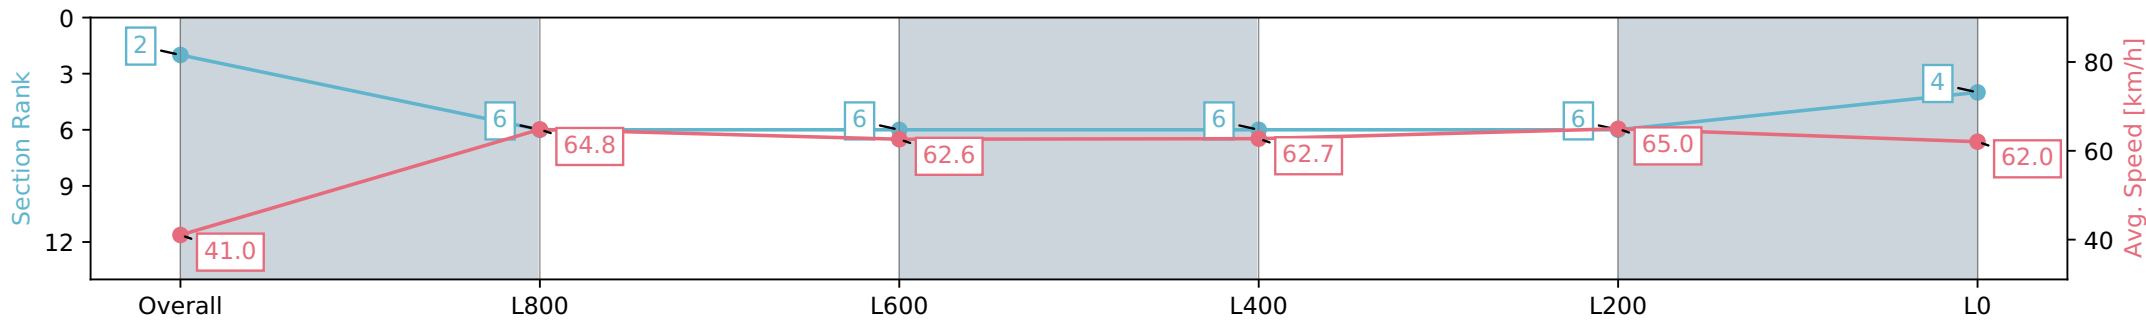

Gawler SA - Professional

Race 7: Terrace Function Centre Handicap - 1100m

06 January 2024 - 4:05PM

Track Rating: Soft 7, Weather: Raining, Rail Position: +2m
800m-400m, True Remainder

Section	Overall	L1000	L800	L600	L400	L200	L0
Section Times	1:05.85 [2] (0:08.77)	0:57.08 [6] (0:11.15)	0:45.93 [6] (0:11.53)	0:34.40 [6] (0:11.54)	0:22.86 [6] (0:11.15)	0:11.71 [4]	0:11.71 [4]
Average Speed [km/h]	41.0	64.8	62.6	62.7	65.0	62.0	62.0
Top Speed [km/h]	61.6	66.7	64.1	64.2	66.0	64.0	64.0
Avg. Dist. to Rail [m]	4.8	2.1	0.5	1.1	3.6	5.7	5.7
Avg. Stride Freq. [Hz]	2.2	2.5	2.4	2.4	2.4	2.4	2.5
Avg. Stride Length [m]	5.4	7.2	7.3	7.4	7.4	7.4	7.0