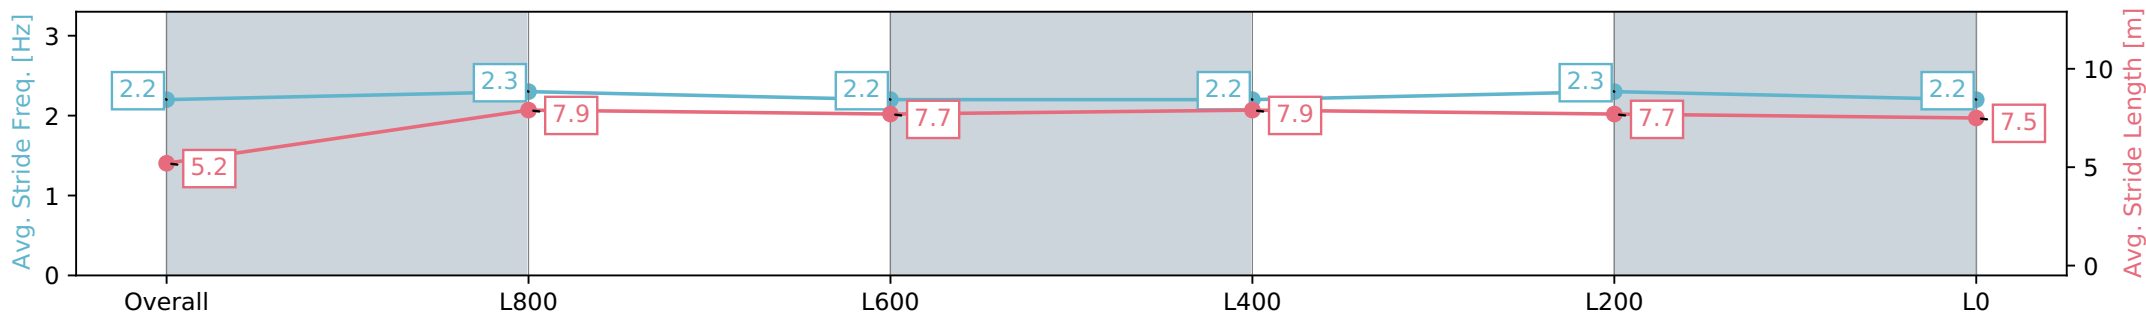

Gawler SA - Professional

Race 7: Terrace Function Centre Handicap - 1100m

06 January 2024 - 4:05PM

Track Rating: Soft 7, Weather: Raining, Rail Position: +2m
800m-400m, True Remainder

Section	Overall	L1000	L800	L600	L400	L200	L0
Section Times	1:06.04 [3] (0:08.77)	0:57.27 [5] (0:10.89)	0:46.38 [3] (0:11.62)	0:34.76 [4] (0:11.55)	0:23.21 [5] (0:11.34)	0:11.87 [5] (0:11.87)	
Average Speed [km/h]	41.1	66.3	61.9	62.4	64.0	61.0	
Top Speed [km/h]	61.9	68.8	64.8	64.2	65.0	62.7	
Avg. Dist. to Rail [m]	3.7	1.2	0.3	0.5	3.7	5.0	
Avg. Stride Freq. [Hz]	2.2	2.3	2.2	2.2	2.3	2.2	
Avg. Stride Length [m]	5.2	7.9	7.7	7.9	7.7	7.5	