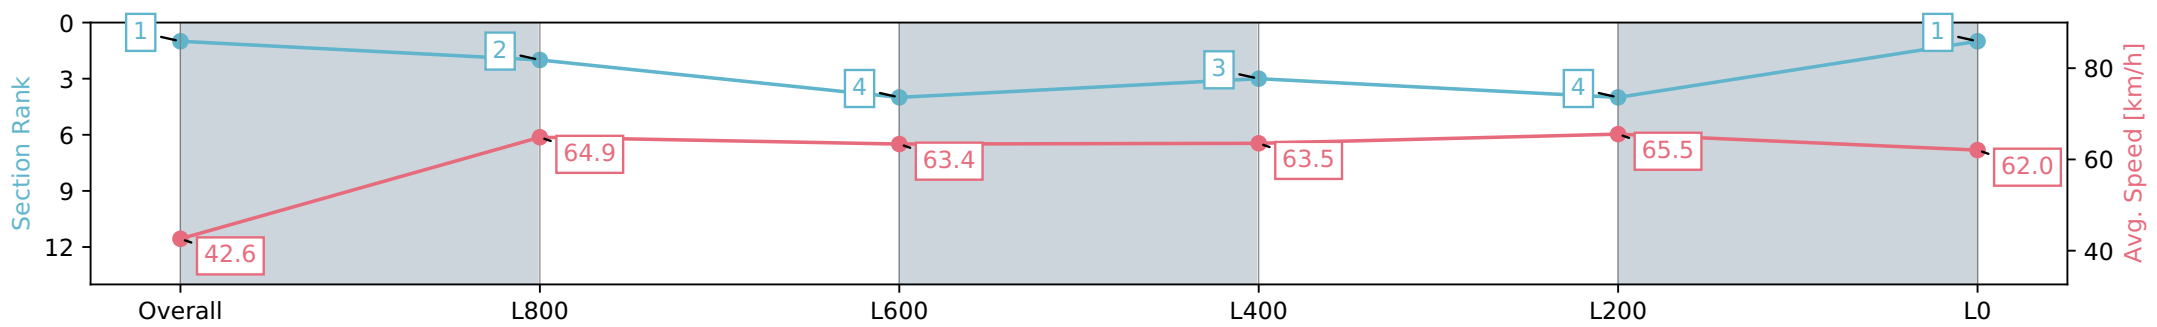

06 January 2024 - 4:05PM

Track Rating: Soft 7, Weather: Raining, Rail Position: +2m
800m-400m, True Remainder

Section	Overall	L1000	L800	L600	L400	L200	L0
Section Times	1:05.56 [1] (0:08.50)	0:57.07 [2] (0:11.18)	0:45.89 [4] (0:11.56)	0:34.32 [3] (0:11.55)	0:22.77 [4] (0:11.06)	0:11.71 [1]	0:11.71 [1]
Average Speed [km/h]	42.6	64.9	63.4	63.5	65.5	62.0	62.0
Top Speed [km/h]	63.1	66.7	64.4	65.3	66.1	64.2	64.2
Avg. Dist. to Rail [m]	8.6	3.3	3.1	3.1	4.0	4.0	4.0
Avg. Stride Freq. [Hz]	2.4	2.5	2.5	2.4	2.5	2.4	2.4
Avg. Stride Length [m]	4.9	7.2	7.2	7.3	7.3	7.0	7.0