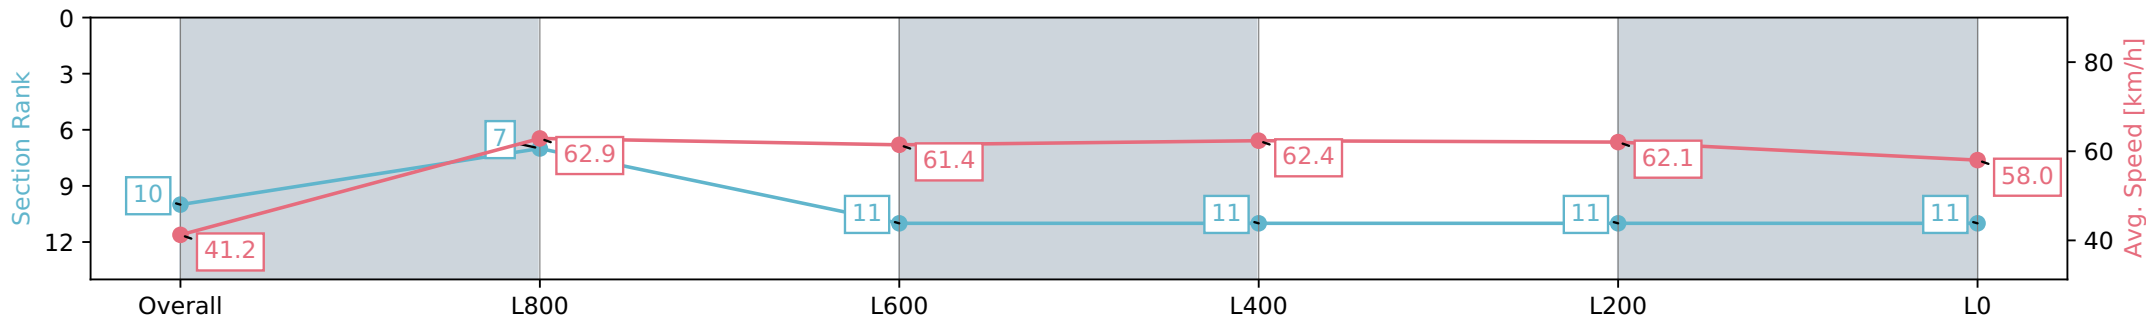

Gawler SA - Professional

Race 7: Terrace Function Centre Handicap - 1100m

06 January 2024 - 4:05PM

Track Rating: Soft 7, Weather: Raining, Rail Position: +2m
800m-400m, True Remainder

Section	Overall	L1000	L800	L600	L400	L200	L0
Section Times	1:08.11 [10] (0:08.77)	0:59.34 [7] (0:11.56)	0:47.77 [11] (0:11.86)	0:35.91 [11] (0:11.71)	0:24.20 [11] (0:11.72)	0:12.48 [11] (0:12.48)	
Average Speed [km/h]	41.2	62.9	61.4	62.4	62.1	58.0	
Top Speed [km/h]	60.3	64.7	62.6	63.7	63.3	60.7	
Avg. Dist. to Rail [m]	10.4	4.5	2.1	3.2	5.4	9.0	
Avg. Stride Freq. [Hz]	2.2	2.3	2.3	2.2	2.2	2.2	
Avg. Stride Length [m]	5.2	7.6	7.5	7.7	7.7	7.4	