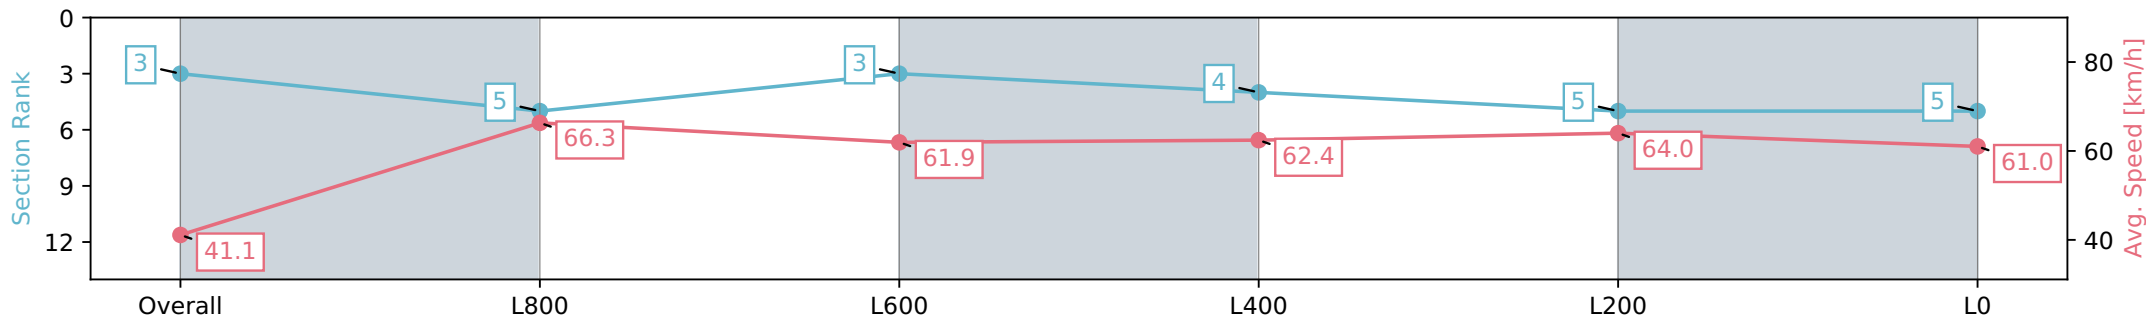

Gawler SA - Professional

Race 7: Terrace Function Centre Handicap - 1100m

06 January 2024 - 4:05PM

Track Rating: Soft 7, Weather: Raining, Rail Position: +2m
800m-400m, True Remainder

Section	Overall	L1000	L800	L600	L400	L200	L0
Section Times	1:06.04 [3] (0:08.77)	0:57.27 [5] (0:10.89)	0:46.38 [3] (0:11.62)	0:34.76 [4] (0:11.55)	0:23.21 [5] (0:11.34)	0:11.87 [5] (0:11.87)	
Average Speed [km/h]	41.1	66.3	61.9	62.4	64.0	61.0	
Top Speed [km/h]	61.9	68.8	64.8	64.2	65.0	62.7	
Avg. Dist. to Rail [m]	3.7	1.2	0.3	0.5	3.7	5.0	
Avg. Stride Freq. [Hz]	2.2	2.3	2.2	2.2	2.3	2.2	
Avg. Stride Length [m]	5.2	7.9	7.7	7.9	7.7	7.5	