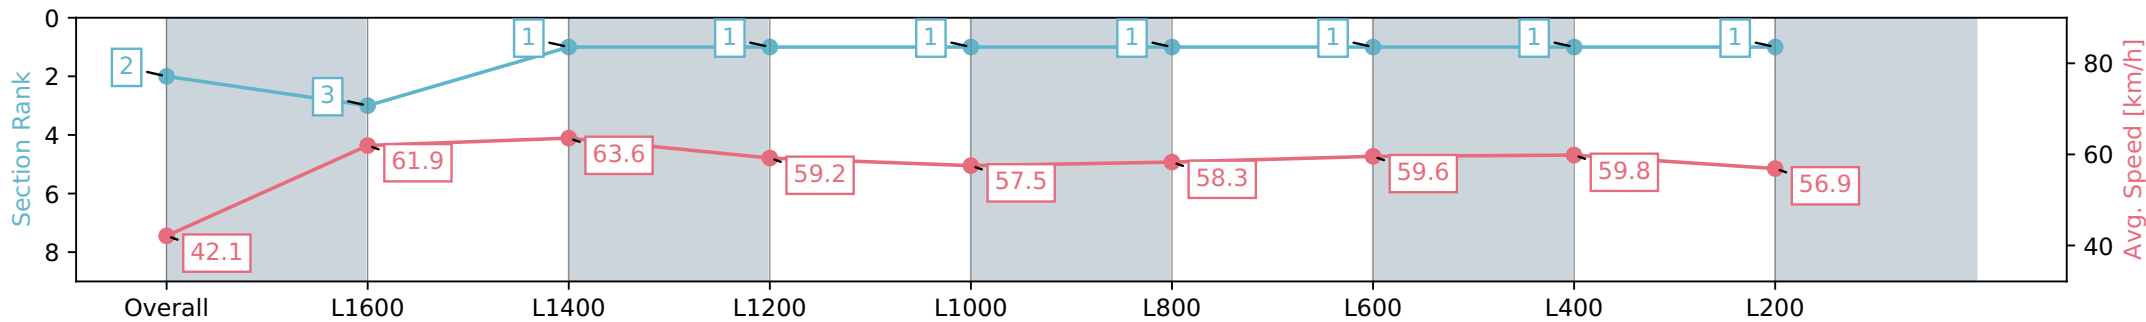

Gawler SA - Professional

Race 4: Holdfast Insurance Brokers Handicap - 1704m

06 January 2024 - 2:12PM

Track Rating: Soft 7, Weather: Raining, Rail Position: +2m  
800m-400m, True Remainder

Section	Overall	L1600	L1400	L1200	L1000	L800	L600	L400	L200
Section Times	1:45.81 [2] (0:08.90)	1:36.91 [3] (0:11.62)	1:25.28 [1] (0:11.36)	1:13.93 [1] (0:12.16)	1:01.77 [1] (0:12.53)	0:49.24 [1] (0:12.40)	0:36.84 [1] (0:12.10)	0:24.74 [1] (0:12.11)	0:12.63 [1] (0:12.63)
Average Speed [km/h]	42.1	61.9	63.6	59.2	57.5	58.3	59.6	59.8	56.9
Top Speed [km/h]	60.6	63.1	64.4	62.3	58.4	59.2	60.1	60.2	58.3
Avg. Dist. to Rail [m]	4.7	0.4	0.7	0.4	1.1	0.7	0.3	1.0	0.2
Avg. Stride Freq. [Hz]	2.1	2.3	2.3	2.2	2.2	2.2	2.2	2.3	2.2
Avg. Stride Length [m]	5.7	7.4	7.7	7.4	7.4	7.4	7.4	7.4	7.1