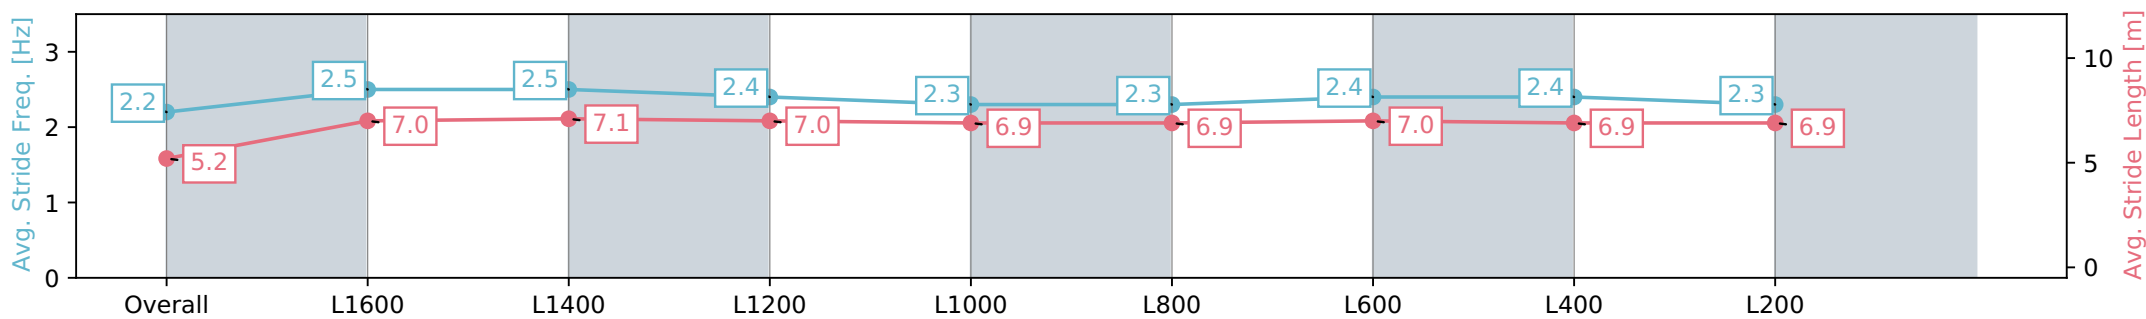

Gawler SA - Professional

Race 4: Holdfast Insurance Brokers Handicap - 1704m

06 January 2024 - 2:12PM

Track Rating: Soft 7, Weather: Raining, Rail Position: +2m  
800m-400m, True Remainder

Section	Overall	L1600	L1400	L1200	L1000	L800	L600	L400	L200
Section Times	1:46.30 [3] (0:08.88)	1:37.42 [1] (0:11.73)	1:25.69 [2] (0:11.45)	1:14.24 [2] (0:12.17)	1:02.07 [2] (0:12.56)	0:49.51 [2] (0:12.45)	0:37.06 [2] (0:12.11)	0:24.95 [3] (0:12.31)	0:12.64 [3] (0:12.64)
Average Speed [km/h]	42.0	63.0	63.3	59.4	57.8	58.6	60.0	58.8	57.0
Top Speed [km/h]	60.1	64.9	64.9	62.1	58.8	59.5	60.6	59.7	58.3
Avg. Dist. to Rail [m]	9.3	4.4	3.4	2.7	3.0	2.3	2.0	2.5	2.5
Avg. Stride Freq. [Hz]	2.2	2.5	2.5	2.4	2.3	2.3	2.4	2.4	2.3
Avg. Stride Length [m]	5.2	7.0	7.1	7.0	7.0	6.9	6.9	7.0	6.9