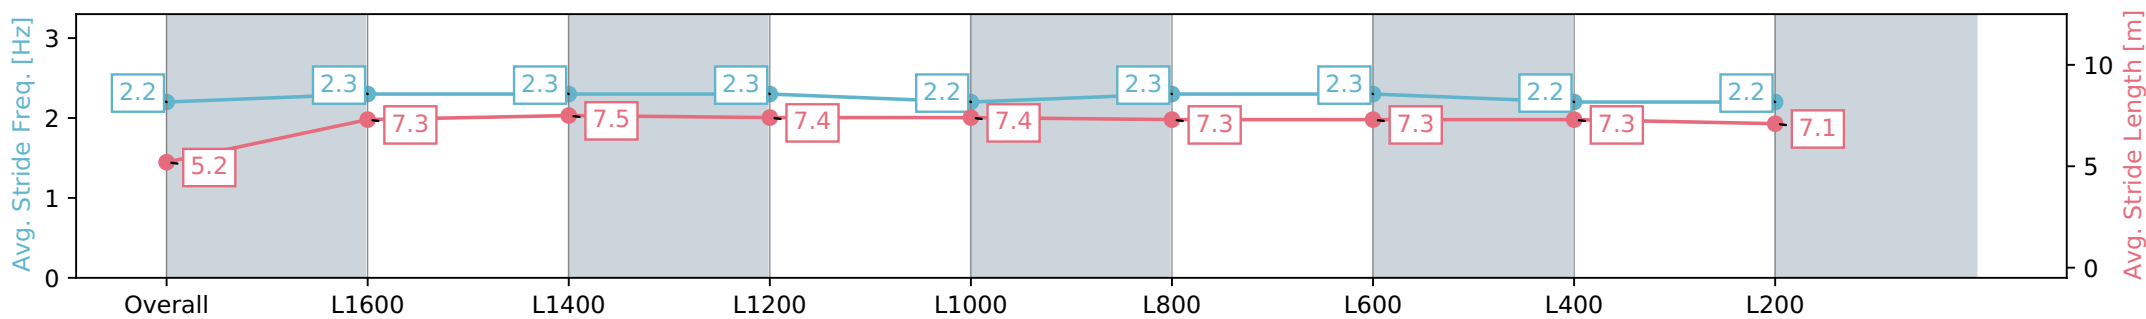

Gawler SA - Professional

Race 4: Holdfast Insurance Brokers Handicap - 1704m

06 January 2024 - 2:12PM

Track Rating: Soft 7, Weather: Raining, Rail Position: +2m  
800m-400m, True Remainder

Section	Overall	L1600	L1400	L1200	L1000	L800	L600	L400	L200
Section Times	1:46.69 [4] (0:09.20)	1:37.49 [6] (0:12.00)	1:25.49 [6] (0:11.64)	1:13.85 [5] (0:11.94)	1:01.91 [5] (0:12.39)	0:49.52 [4] (0:12.32)	0:37.20 [4] (0:12.03)	0:25.17 [5] (0:12.33)	0:12.84 [5] (0:12.84)
Average Speed [km/h]	40.6	60.7	62.0	60.3	58.2	59.0	60.0	58.7	56.0
Top Speed [km/h]	59.9	62.3	62.6	61.4	58.9	59.9	60.3	59.7	57.1
Avg. Dist. to Rail [m]	9.8	2.0	0.9	0.8	1.3	1.1	0.9	1.4	1.3
Avg. Stride Freq. [Hz]	2.2	2.3	2.3	2.3	2.2	2.3	2.3	2.2	2.2
Avg. Stride Length [m]	5.2	7.3	7.5	7.4	7.4	7.3	7.3	7.3	7.1