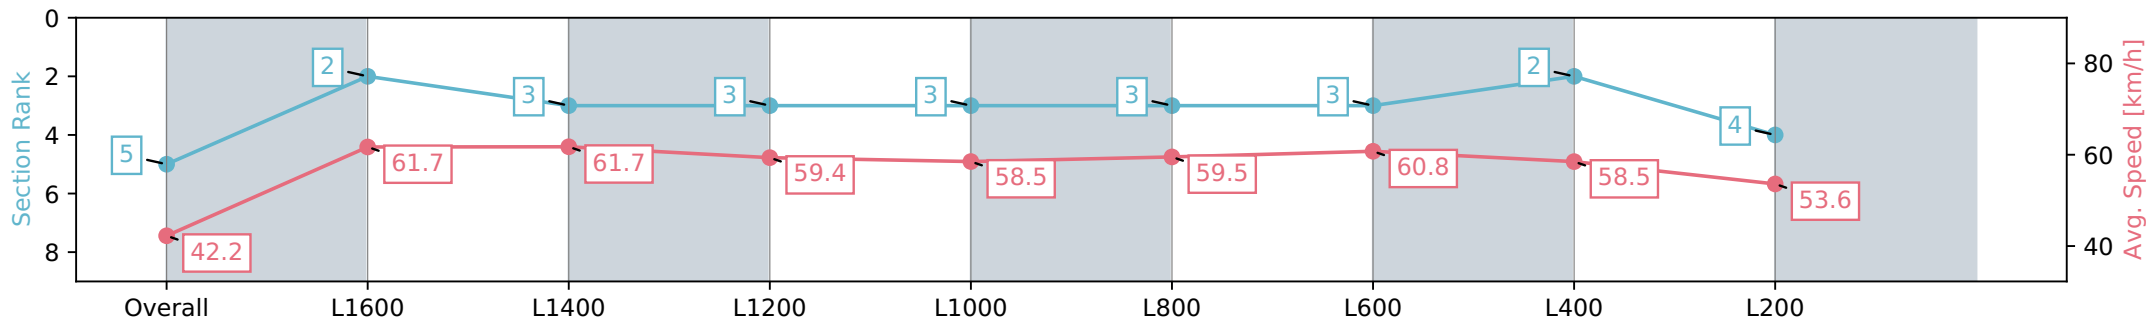

Gawler SA - Professional

Race 4: Holdfast Insurance Brokers Handicap - 1704m

06 January 2024 - 2:12PM

Track Rating: Soft 7, Weather: Raining, Rail Position: +2m  
800m-400m, True Remainder

Section	Overall	L1600	L1400	L1200	L1000	L800	L600	L400	L200
Section Times	1:47.15 [5] (0:08.89)	1:38.26 [2] (0:11.87)	1:26.39 [3] (0:11.73)	1:14.66 [3] (0:12.12)	1:02.54 [3] (0:12.39)	0:50.15 [3] (0:12.30)	0:37.85 [3] (0:11.98)	0:25.87 [2] (0:12.43)	0:13.44 [4] (0:13.44)
Average Speed [km/h]	42.2	61.7	61.7	59.4	58.5	59.5	60.8	58.5	53.6
Top Speed [km/h]	58.7	64.3	63.5	62.7	59.7	61.9	61.3	60.5	56.4
Avg. Dist. to Rail [m]	7.3	3.2	2.3	2.0	2.2	2.6	2.8	3.4	4.0
Avg. Stride Freq. [Hz]	2.2	2.5	2.4	2.4	2.3	2.4	2.5	2.5	2.4
Avg. Stride Length [m]	5.3	6.8	7.0	6.9	6.9	6.9	6.7	6.6	6.2