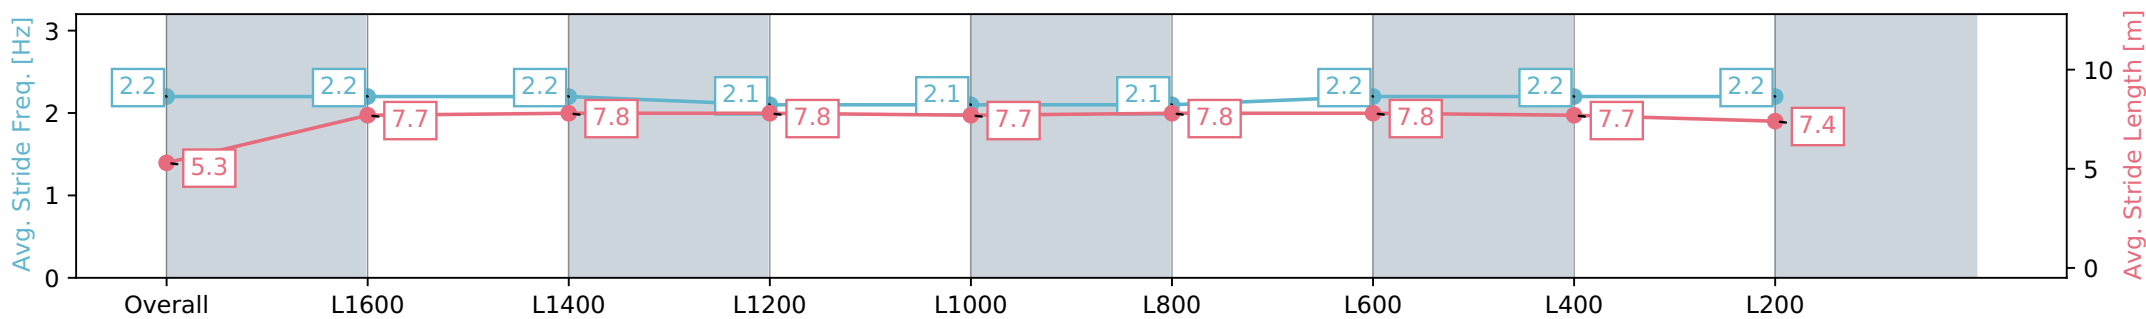

Horse/Jockey Name	CULLEN SKINK
Finish Rank	1
Fastest Section Time (Section)	0:08.98 (Overall)
Top Speed [km/h] (Section)	63.4 (L600)
Race State	Finished

Gawler SA - Professional

Race 4: Holdfast Insurance Brokers Handicap - 1704m

06 January 2024 - 2:12PM

Track Rating: Soft 7, Weather: Raining, Rail Position: +2m  
800m-400m, True Remainder

Section	Overall	L1600	L1400	L1200	L1000	L800	L600	L400	L200
Section Times	1:45.61 [1] (0:08.98)	1:36.63 [5] (0:12.10)	1:24.53 [5] (0:11.93)	1:12.60 [6] (0:12.14)	1:00.46 [6] (0:12.49)	0:47.97 [6] (0:12.10)	0:35.87 [6] (0:11.63)	0:24.24 [4] (0:11.87)	0:12.37 [2] (0:12.37)
Average Speed [km/h]	41.5	60.8	60.5	59.5	58.0	59.8	62.3	61.4	58.1
Top Speed [km/h]	58.4	61.2	61.3	61.3	59.4	62.4	63.4	62.4	59.5
Avg. Dist. to Rail [m]	8.2	3.1	2.6	1.8	2.3	1.0	1.6	3.6	2.5
Avg. Stride Freq. [Hz]	2.2	2.2	2.2	2.1	2.1	2.1	2.2	2.2	2.2
Avg. Stride Length [m]	5.3	7.7	7.8	7.8	7.7	7.8	7.8	7.7	7.4