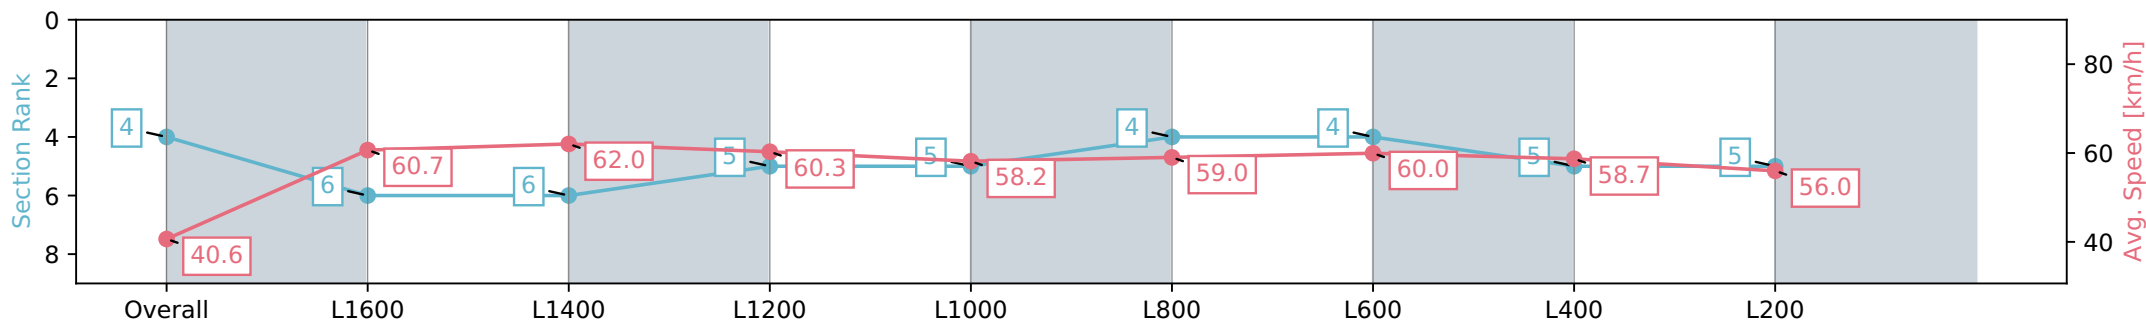

Gawler SA - Professional

Race 4: Holdfast Insurance Brokers Handicap - 1704m

06 January 2024 - 2:12PM

Track Rating: Soft 7, Weather: Raining, Rail Position: +2m  
800m-400m, True Remainder

Section	Overall	L1600	L1400	L1200	L1000	L800	L600	L400	L200
Section Times	1:46.69 [4] (0:09.20)	1:37.49 [6] (0:12.00)	1:25.49 [6] (0:11.64)	1:13.85 [5] (0:11.94)	1:01.91 [5] (0:12.39)	0:49.52 [4] (0:12.32)	0:37.20 [4] (0:12.03)	0:25.17 [5] (0:12.33)	0:12.84 [5] (0:12.84)
Average Speed [km/h]	40.6	60.7	62.0	60.3	58.2	59.0	60.0	58.7	56.0
Top Speed [km/h]	59.9	62.3	62.6	61.4	58.9	59.9	60.3	59.7	57.1
Avg. Dist. to Rail [m]	9.8	2.0	0.9	0.8	1.3	1.1	0.9	1.4	1.3
Avg. Stride Freq. [Hz]	2.2	2.3	2.3	2.3	2.2	2.3	2.3	2.2	2.2
Avg. Stride Length [m]	5.2	7.3	7.5	7.4	7.4	7.3	7.3	7.3	7.1