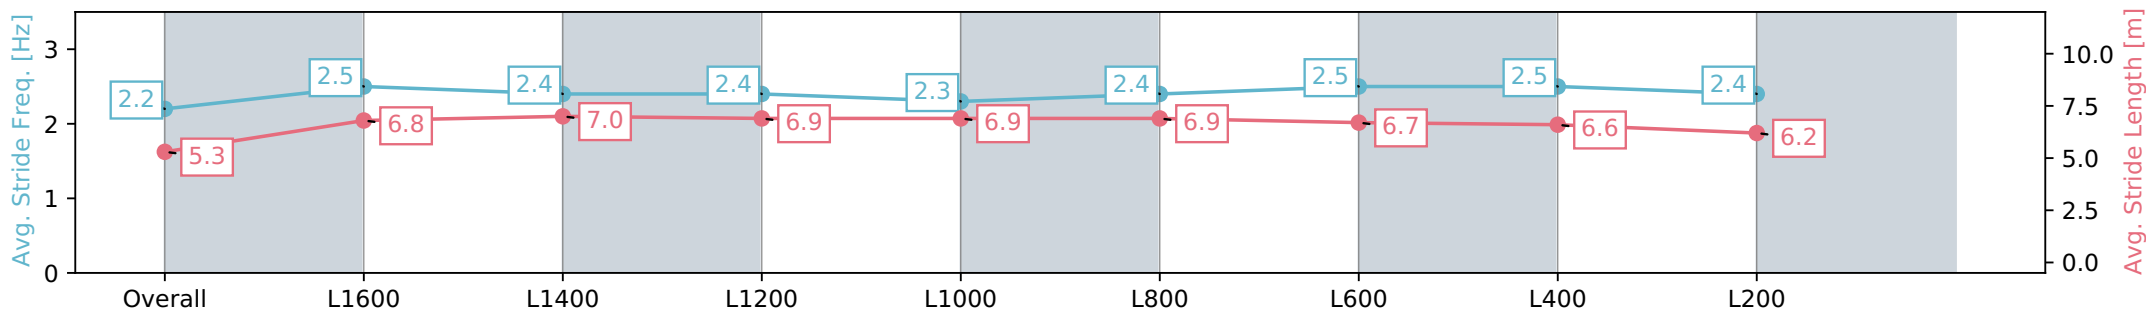

Gawler SA - Professional

Race 4: Holdfast Insurance Brokers Handicap - 1704m

06 January 2024 - 2:12PM

Track Rating: Soft 7, Weather: Raining, Rail Position: +2m  
800m-400m, True Remainder

Section	Overall	L1600	L1400	L1200	L1000	L800	L600	L400	L200
Section Times	1:47.15 [5] (0:08.89)	1:38.26 [2] (0:11.87)	1:26.39 [3] (0:11.73)	1:14.66 [3] (0:12.12)	1:02.54 [3] (0:12.39)	0:50.15 [3] (0:12.30)	0:37.85 [3] (0:11.98)	0:25.87 [2] (0:12.43)	0:13.44 [4] (0:13.44)
Average Speed [km/h]	42.2	61.7	61.7	59.4	58.5	59.5	60.8	58.5	53.6
Top Speed [km/h]	58.7	64.3	63.5	62.7	59.7	61.9	61.3	60.5	56.4
Avg. Dist. to Rail [m]	7.3	3.2	2.3	2.0	2.2	2.6	2.8	3.4	4.0
Avg. Stride Freq. [Hz]	2.2	2.5	2.4	2.4	2.3	2.4	2.5	2.5	2.4
Avg. Stride Length [m]	5.3	6.8	7.0	6.9	6.9	6.9	6.7	6.6	6.2