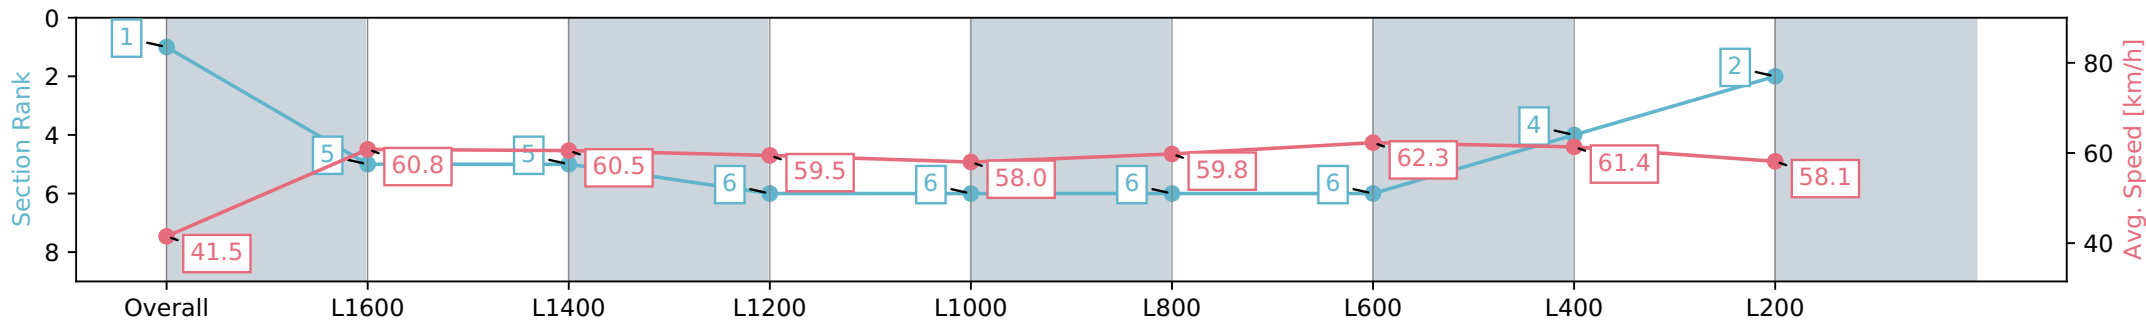

06 January 2024 - 2:12PM

Track Rating: Soft 7, Weather: Raining, Rail Position: +2m  
800m-400m, True Remainder

Section	Overall	L1600	L1400	L1200	L1000	L800	L600	L400	L200
Section Times	1:45.61 [1] (0:08.98)	1:36.63 [5] (0:12.10)	1:24.53 [5] (0:11.93)	1:12.60 [6] (0:12.14)	1:00.46 [6] (0:12.49)	0:47.97 [6] (0:12.10)	0:35.87 [6] (0:11.63)	0:24.24 [4] (0:11.87)	0:12.37 [2] (0:12.37)
Average Speed [km/h]	41.5	60.8	60.5	59.5	58.0	59.8	62.3	61.4	58.1
Top Speed [km/h]	58.4	61.2	61.3	61.3	59.4	62.4	63.4	62.4	59.5
Avg. Dist. to Rail [m]	8.2	3.1	2.6	1.8	2.3	1.0	1.6	3.6	2.5
Avg. Stride Freq. [Hz]	2.2	2.2	2.2	2.1	2.1	2.1	2.2	2.2	2.2
Avg. Stride Length [m]	5.3	7.7	7.8	7.8	7.7	7.8	7.8	7.7	7.4