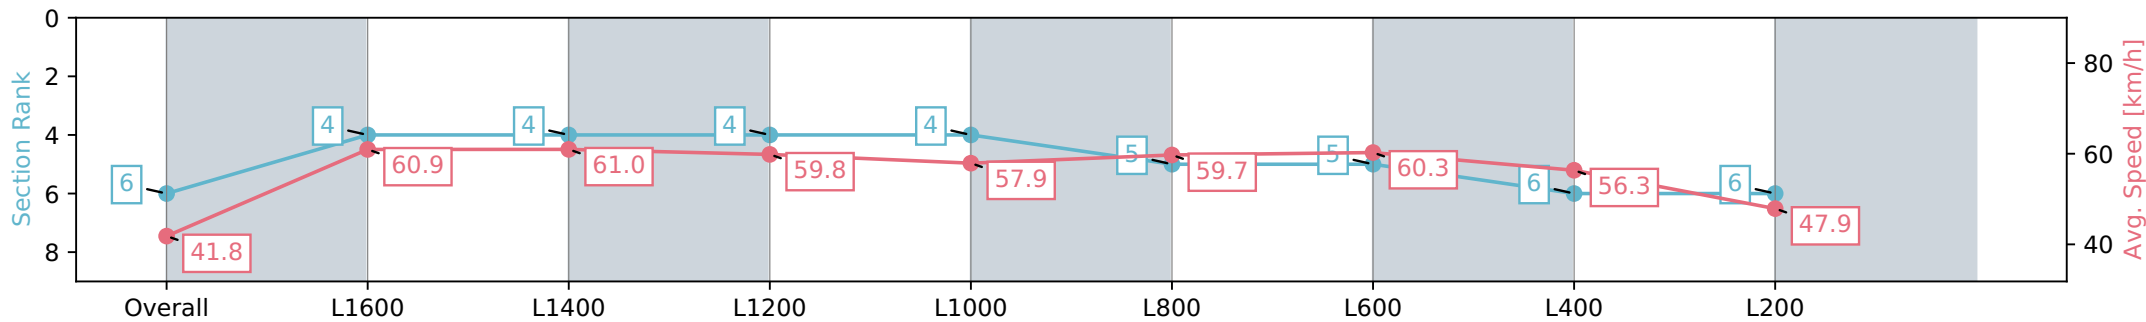

Gawler SA - Professional

Race 4: Holdfast Insurance Brokers Handicap - 1704m

06 January 2024 - 2:12PM

Track Rating: Soft 7, Weather: Raining, Rail Position: +2m  
800m-400m, True Remainder

Section	Overall	L1600	L1400	L1200	L1000	L800	L600	L400	L200
Section Times	1:49.73 [6] (0:08.96)	1:40.77 [4] (0:11.91)	1:28.86 [4] (0:11.88)	1:16.98 [4] (0:12.02)	1:04.96 [4] (0:12.51)	0:52.45 [5] (0:12.28)	0:40.16 [5] (0:12.19)	0:27.97 [6] (0:12.92)	0:15.05 [6] (0:15.05)
Average Speed [km/h]	41.8	60.9	61.0	59.8	57.9	59.7	60.3	56.3	47.9
Top Speed [km/h]	58.7	61.9	62.1	61.4	58.3	61.0	61.3	59.0	53.9
Avg. Dist. to Rail [m]	6.1	1.7	2.2	1.9	2.4	3.0	4.1	6.4	7.0
Avg. Stride Freq. [Hz]	2.1	2.3	2.3	2.2	2.2	2.2	2.3	2.2	2.0
Avg. Stride Length [m]	5.5	7.4	7.5	7.4	7.4	7.4	7.4	7.2	6.5