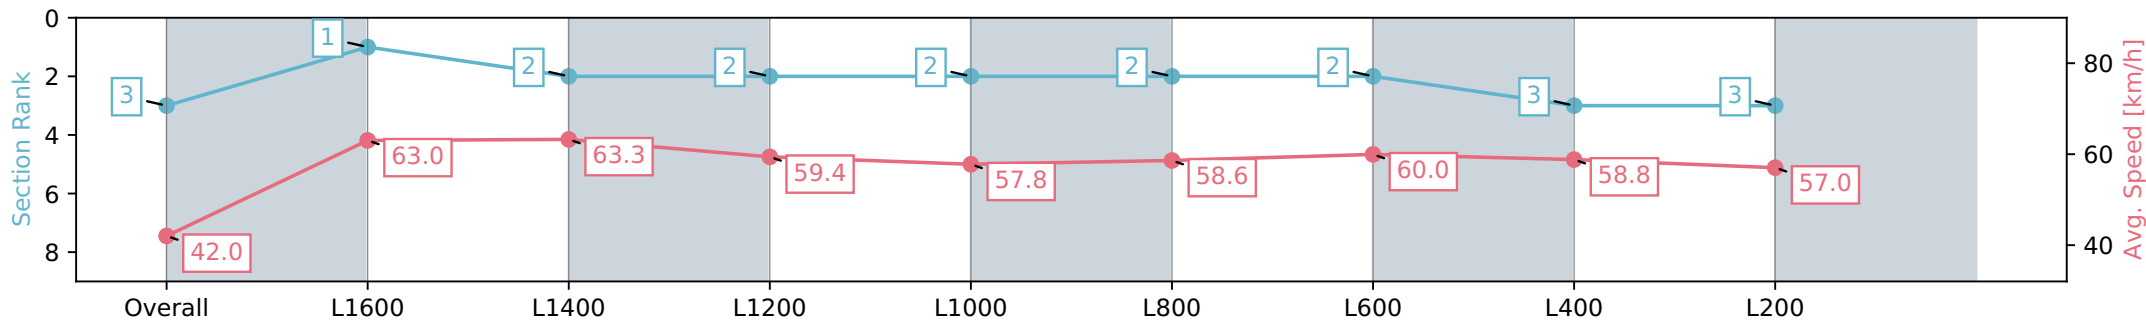

Gawler SA - Professional

Race 4: Holdfast Insurance Brokers Handicap - 1704m

06 January 2024 - 2:12PM

Track Rating: Soft 7, Weather: Raining, Rail Position: +2m  
800m-400m, True Remainder

Section	Overall	L1600	L1400	L1200	L1000	L800	L600	L400	L200
Section Times	1:46.30 [3] (0:08.88)	1:37.42 [1] (0:11.73)	1:25.69 [2] (0:11.45)	1:14.24 [2] (0:12.17)	1:02.07 [2] (0:12.56)	0:49.51 [2] (0:12.45)	0:37.06 [2] (0:12.11)	0:24.95 [3] (0:12.31)	0:12.64 [3] (0:12.64)
Average Speed [km/h]	42.0	63.0	63.3	59.4	57.8	58.6	60.0	58.8	57.0
Top Speed [km/h]	60.1	64.9	64.9	62.1	58.8	59.5	60.6	59.7	58.3
Avg. Dist. to Rail [m]	9.3	4.4	3.4	2.7	3.0	2.3	2.0	2.5	2.5
Avg. Stride Freq. [Hz]	2.2	2.5	2.5	2.4	2.3	2.3	2.4	2.4	2.3
Avg. Stride Length [m]	5.2	7.0	7.1	7.0	7.0	6.9	6.9	7.0	6.9