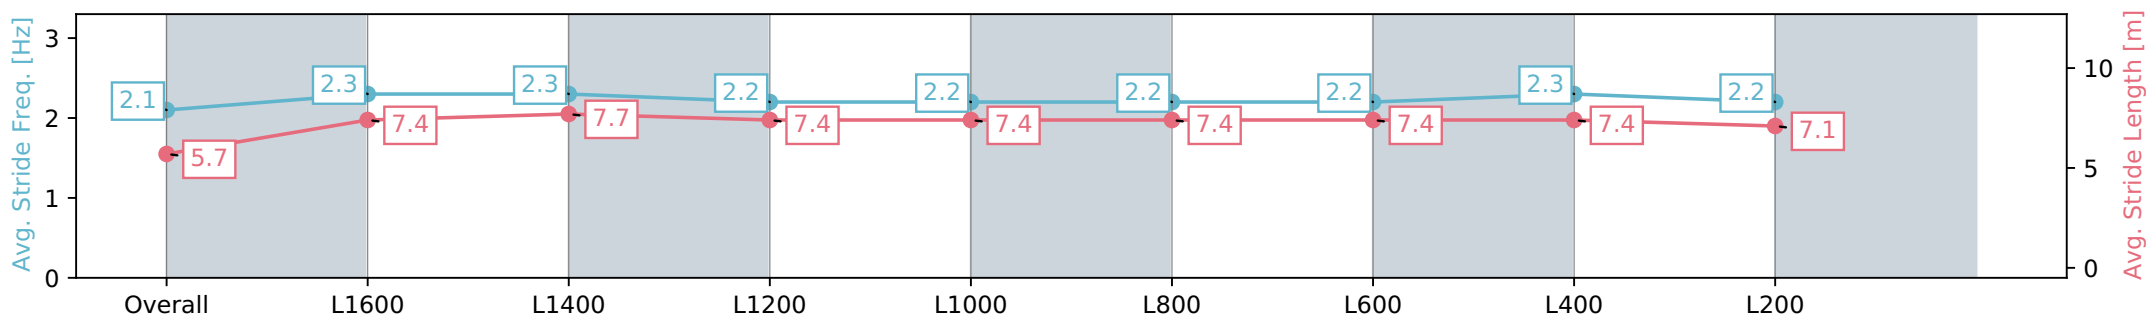

Gawler SA - Professional

Race 4: Holdfast Insurance Brokers Handicap - 1704m

06 January 2024 - 2:12PM

Track Rating: Soft 7, Weather: Raining, Rail Position: +2m  
800m-400m, True Remainder

Section	Overall	L1600	L1400	L1200	L1000	L800	L600	L400	L200
Section Times	1:45.81 [2] (0:08.90)	1:36.91 [3] (0:11.62)	1:25.28 [1] (0:11.36)	1:13.93 [1] (0:12.16)	1:01.77 [1] (0:12.53)	0:49.24 [1] (0:12.40)	0:36.84 [1] (0:12.10)	0:24.74 [1] (0:12.11)	0:12.63 [1] (0:12.63)
Average Speed [km/h]	42.1	61.9	63.6	59.2	57.5	58.3	59.6	59.8	56.9
Top Speed [km/h]	60.6	63.1	64.4	62.3	58.4	59.2	60.1	60.2	58.3
Avg. Dist. to Rail [m]	4.7	0.4	0.7	0.4	1.1	0.7	0.3	1.0	0.2
Avg. Stride Freq. [Hz]	2.1	2.3	2.3	2.2	2.2	2.2	2.2	2.3	2.2
Avg. Stride Length [m]	5.7	7.4	7.7	7.4	7.4	7.4	7.4	7.4	7.1