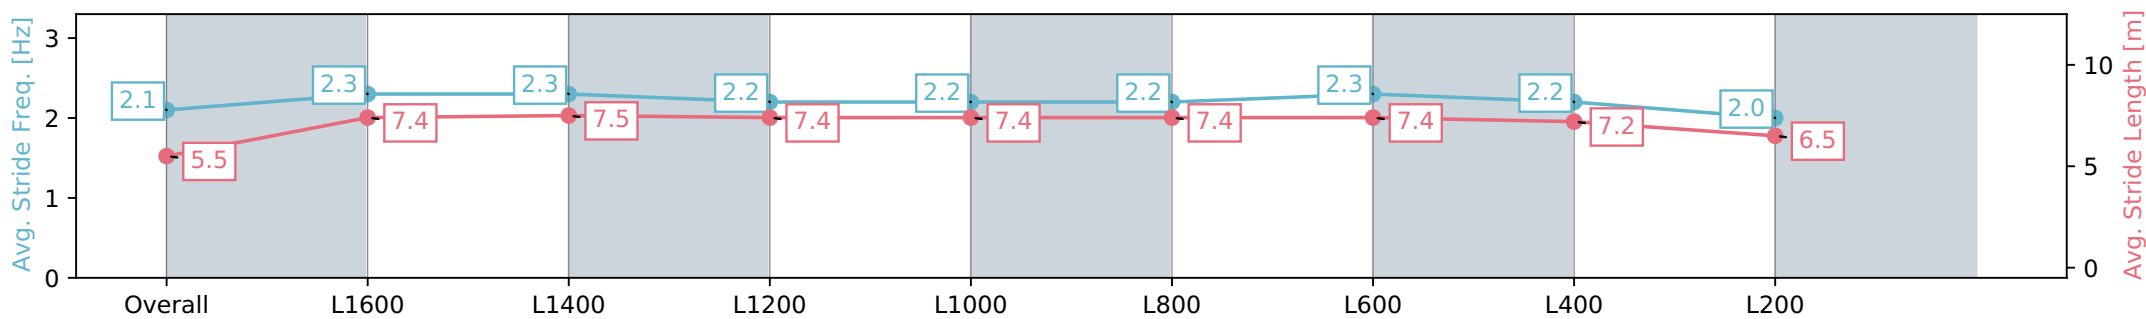

Gawler SA - Professional

Race 4: Holdfast Insurance Brokers Handicap - 1704m

06 January 2024 - 2:12PM

Track Rating: Soft 7, Weather: Raining, Rail Position: +2m  
800m-400m, True Remainder

Section	Overall	L1600	L1400	L1200	L1000	L800	L600	L400	L200
Section Times	1:49.73 [6] (0:08.96)	1:40.77 [4] (0:11.91)	1:28.86 [4] (0:11.88)	1:16.98 [4] (0:12.02)	1:04.96 [4] (0:12.51)	0:52.45 [5] (0:12.28)	0:40.16 [5] (0:12.19)	0:27.97 [6] (0:12.92)	0:15.05 [6] (0:15.05)
Average Speed [km/h]	41.8	60.9	61.0	59.8	57.9	59.7	60.3	56.3	47.9
Top Speed [km/h]	58.7	61.9	62.1	61.4	58.3	61.0	61.3	59.0	53.9
Avg. Dist. to Rail [m]	6.1	1.7	2.2	1.9	2.4	3.0	4.1	6.4	7.0
Avg. Stride Freq. [Hz]	2.1	2.3	2.3	2.2	2.2	2.2	2.3	2.2	2.0
Avg. Stride Length [m]	5.5	7.4	7.5	7.4	7.4	7.4	7.4	7.2	6.5