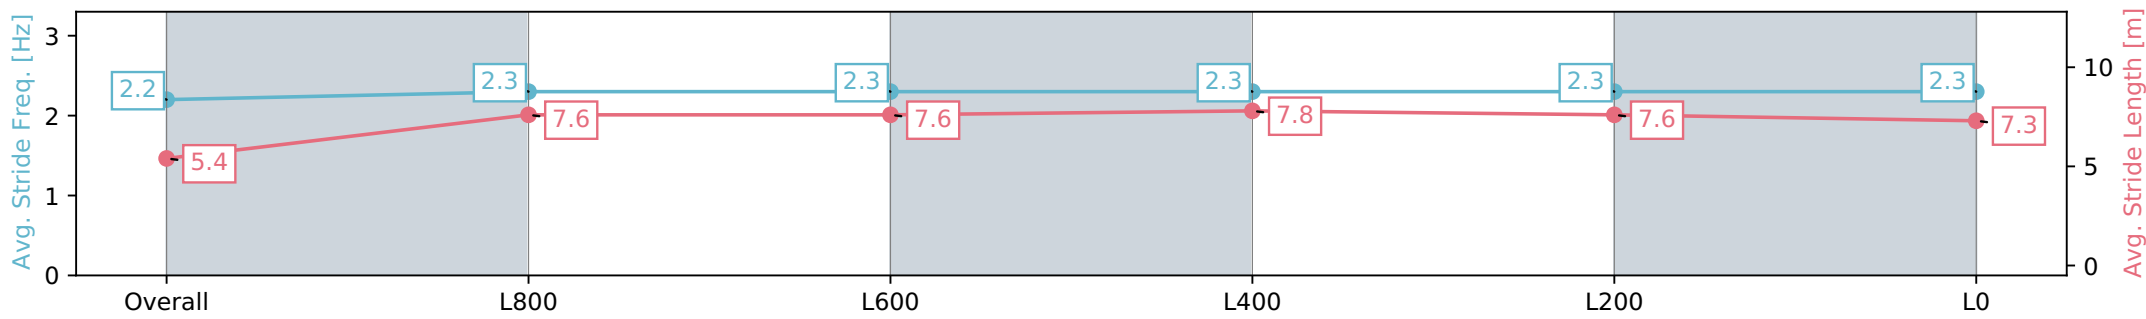

Race 3: Irongate Australia Handicap - 1100m

06 January 2024 - 1:37PM

Track Rating: Soft 7, Weather: Raining, Rail Position: +2m
800m-400m, True Remainder

Section	Overall	L1000	L800	L600	L400	L200	L0
Section Times	1:05.79 [1] (0:08.60)	0:57.19 [1] (0:11.24)	0:45.95 [2] (0:11.48)	0:34.47 [3] (0:11.22)	0:23.25 [3] (0:11.28)	0:11.96 [2]	0:11.96 [2]
Average Speed [km/h]	41.8	64.4	64.3	65.1	64.0	60.7	60.7
Top Speed [km/h]	62.1	65.5	64.8	66.1	66.1	62.4	62.4
Avg. Dist. to Rail [m]	6.7	3.6	3.5	2.7	4.0	5.0	5.0
Avg. Stride Freq. [Hz]	2.2	2.3	2.3	2.3	2.3	2.3	2.3
Avg. Stride Length [m]	5.4	7.6	7.6	7.8	7.6	7.3	7.3