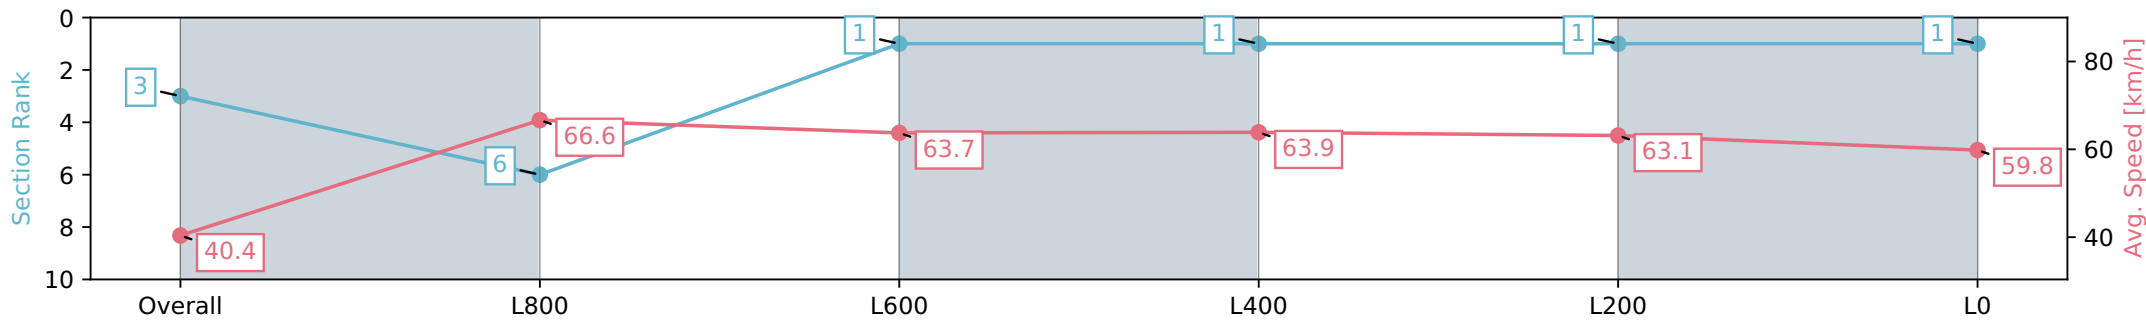

Gawler SA - Professional

Race 3: Irongate Australia Handicap - 1100m

06 January 2024 - 1:37PM

Track Rating: Soft 7, Weather: Raining, Rail Position: +2m
800m-400m, True Remainder

Section	Overall	L1000	L800	L600	L400	L200	L0
Section Times	1:05.93 [3] (0:08.90)	0:57.03 [6] (0:10.86)	0:46.17 [1] (0:11.37)	0:34.80 [1] (0:11.27)	0:23.53 [1] (0:11.41)	0:12.12 [1] (0:12.12)	
Average Speed [km/h]	40.4	66.6	63.7	63.9	63.1	59.8	
Top Speed [km/h]	64.0	67.4	65.6	64.7	64.6	61.2	
Avg. Dist. to Rail [m]	1.5	0.8	1.1	0.4	0.4	1.7	
Avg. Stride Freq. [Hz]	2.2	2.5	2.4	2.4	2.4	2.4	
Avg. Stride Length [m]	5.2	7.5	7.3	7.4	7.2	6.9	