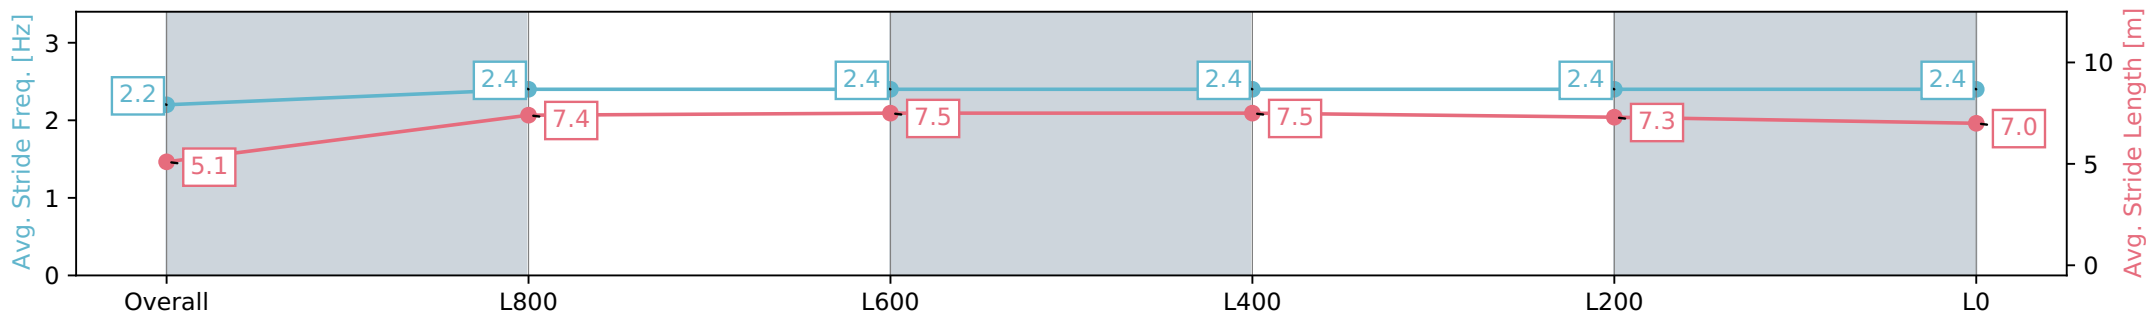

Gawler SA - Professional

Race 3: Irongate Australia Handicap - 1100m

06 January 2024 - 1:37PM

Track Rating: Soft 7, Weather: Raining, Rail Position: +2m
800m-400m, True Remainder

Section	Overall	L1000	L800	L600	L400	L200	L0
Section Times	1:05.82 [2] (0:08.91)	0:56.91 [7] (0:11.23)	0:45.68 [5] (0:11.19)	0:34.49 [4] (0:11.23)	0:23.26 [4] (0:11.31)	0:11.95 [4] (0:11.95)	
Average Speed [km/h]	40.4	64.4	64.3	64.2	63.7	60.7	
Top Speed [km/h]	63.1	65.2	65.0	65.6	64.2	62.7	
Avg. Dist. to Rail [m]	2.5	1.3	0.4	0.4	0.7	0.9	
Avg. Stride Freq. [Hz]	2.2	2.4	2.4	2.4	2.4	2.4	
Avg. Stride Length [m]	5.1	7.4	7.5	7.5	7.3	7.0	