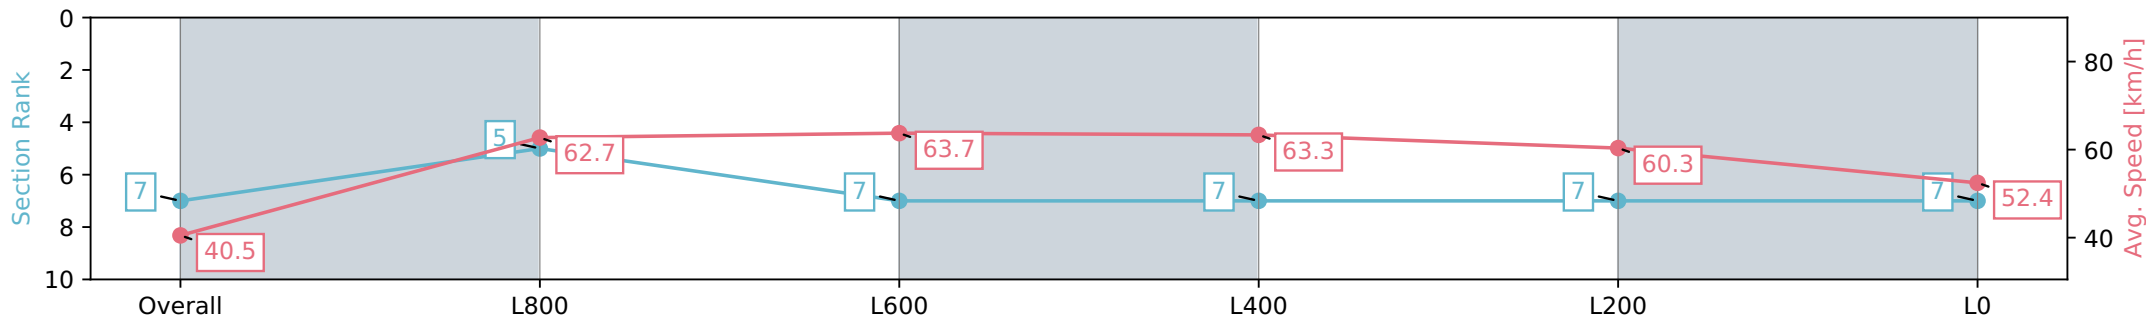

Gawler SA - Professional

Race 3: Irongate Australia Handicap - 1100m

06 January 2024 - 1:37PM

Track Rating: Soft 7, Weather: Raining, Rail Position: +2m
800m-400m, True Remainder

Section	Overall	L1000	L800	L600	L400	L200	L0
Section Times	1:09.00 [7] (0:08.86)	1:00.14 [5] (0:11.59)	0:48.55 [7] (0:11.38)	0:37.17 [7] (0:11.39)	0:25.78 [7] (0:11.99)	0:13.79 [7] (0:13.79)	
Average Speed [km/h]	40.5	62.7	63.7	63.3	60.3	52.4	
Top Speed [km/h]	60.6	64.4	64.5	64.3	63.1	56.9	
Avg. Dist. to Rail [m]	6.5	3.9	0.9	0.7	2.8	3.2	
Avg. Stride Freq. [Hz]	2.2	2.4	2.4	2.4	2.4	2.2	
Avg. Stride Length [m]	5.0	7.4	7.3	7.2	7.0	6.5	