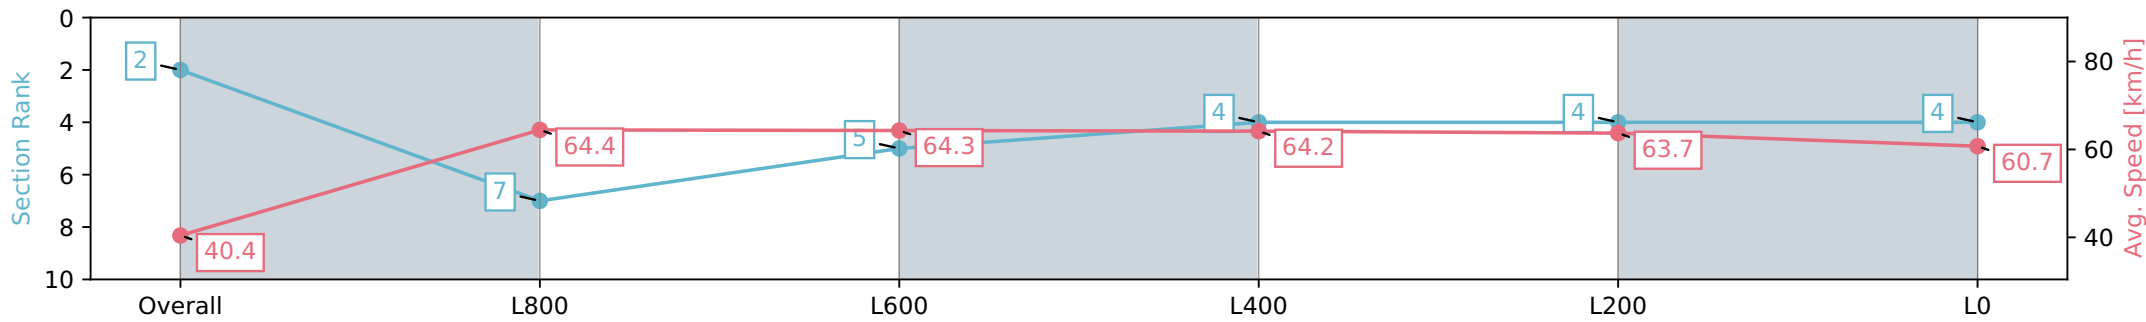

Gawler SA - Professional

Race 3: Irongate Australia Handicap - 1100m

06 January 2024 - 1:37PM

Track Rating: Soft 7, Weather: Raining, Rail Position: +2m
800m-400m, True Remainder

Section	Overall	L1000	L800	L600	L400	L200	L0
Section Times	1:05.82 [2] (0:08.91)	0:56.91 [7] (0:11.23)	0:45.68 [5] (0:11.19)	0:34.49 [4] (0:11.23)	0:23.26 [4] (0:11.31)	0:11.95 [4] (0:11.95)	
Average Speed [km/h]	40.4	64.4	64.3	64.2	63.7	60.7	
Top Speed [km/h]	63.1	65.2	65.0	65.6	64.2	62.7	
Avg. Dist. to Rail [m]	2.5	1.3	0.4	0.4	0.7	0.9	
Avg. Stride Freq. [Hz]	2.2	2.4	2.4	2.4	2.4	2.4	
Avg. Stride Length [m]	5.1	7.4	7.5	7.5	7.3	7.0	