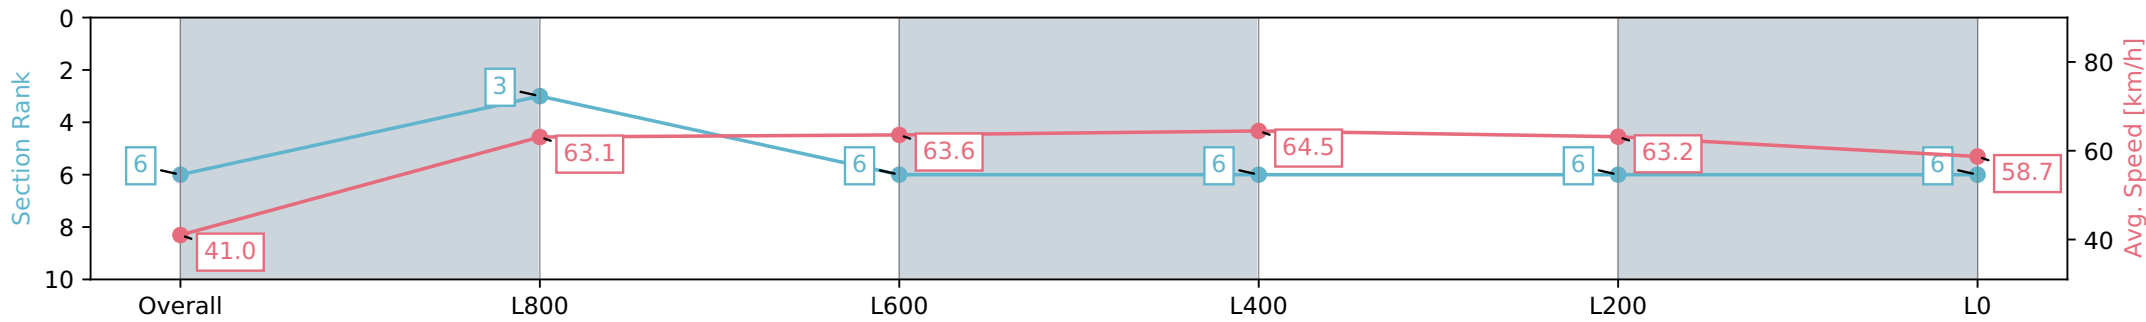

Gawler SA - Professional

Race 3: Irongate Australia Handicap - 1100m

06 January 2024 - 1:37PM

Track Rating: Soft 7, Weather: Raining, Rail Position: +2m
800m-400m, True Remainder

Section	Overall	L1000	L800	L600	L400	L200	L0
Section Times	1:06.83 [6] (0:08.79)	0:58.04 [3] (0:11.49)	0:46.55 [6] (0:11.42)	0:35.13 [6] (0:11.28)	0:23.85 [6] (0:11.49)	0:12.36 [6] (0:12.36)	
Average Speed [km/h]	41.0	63.1	63.6	64.5	63.2	58.7	
Top Speed [km/h]	60.6	64.4	64.2	65.4	64.8	61.7	
Avg. Dist. to Rail [m]	3.8	2.5	1.6	1.6	4.5	6.7	
Avg. Stride Freq. [Hz]	2.3	2.5	2.5	2.5	2.4	2.4	
Avg. Stride Length [m]	4.9	7.1	7.2	7.3	7.2	6.9	

Report Created: Sat 06 January 2024 14:23:35 GMT+11 (Note: Timing is based on positional data)

- [] Ranking at each section and finish
- :-:- No data available at this section
- NA No data available

Horse/Jockey Name	RIVER TWAIN
Finish Rank	7
Fastest Section Time (Section)	0:08.86 (Overall)
Top Speed [km/h] (Section)	64.5 (L800)
Race State	Finished