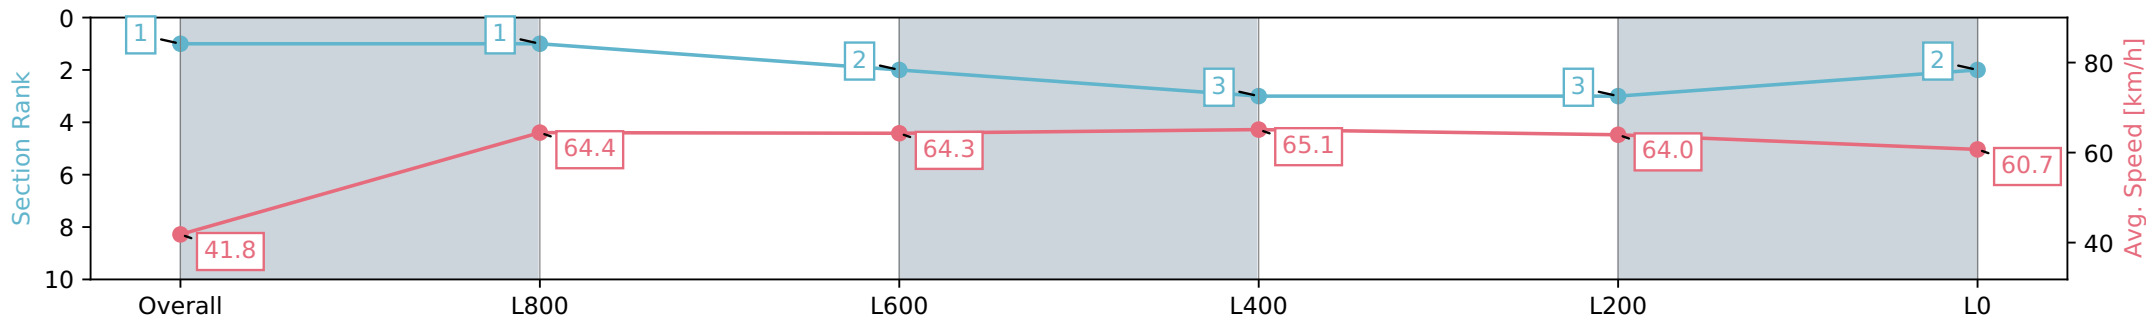

Race 3: Irongate Australia Handicap - 1100m

06 January 2024 - 1:37PM

Track Rating: Soft 7, Weather: Raining, Rail Position: +2m
800m-400m, True Remainder

Section	Overall	L1000	L800	L600	L400	L200	L0
Section Times	1:05.79 [1] (0:08.60)	0:57.19 [1] (0:11.24)	0:45.95 [2] (0:11.48)	0:34.47 [3] (0:11.22)	0:23.25 [3] (0:11.28)	0:11.96 [2]	0:11.96 [2]
Average Speed [km/h]	41.8	64.4	64.3	65.1	64.0	60.7	60.7
Top Speed [km/h]	62.1	65.5	64.8	66.1	66.1	62.4	62.4
Avg. Dist. to Rail [m]	6.7	3.6	3.5	2.7	4.0	5.0	5.0
Avg. Stride Freq. [Hz]	2.2	2.3	2.3	2.3	2.3	2.3	2.3
Avg. Stride Length [m]	5.4	7.6	7.6	7.8	7.6	7.3	7.3