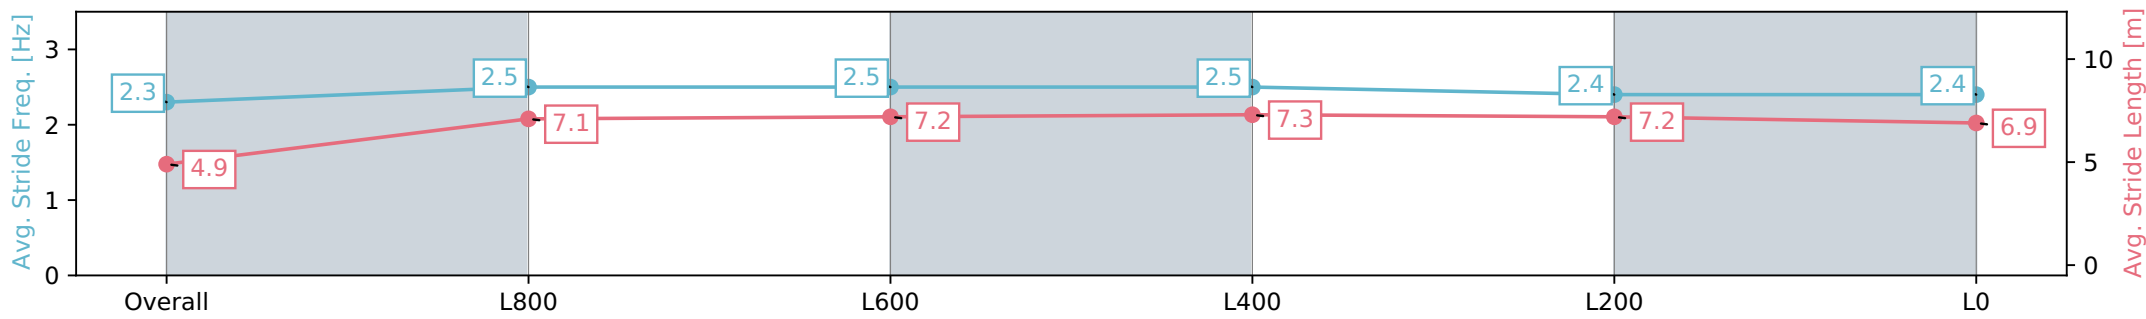

Gawler SA - Professional

Race 3: Irongate Australia Handicap - 1100m

06 January 2024 - 1:37PM

Track Rating: Soft 7, Weather: Raining, Rail Position: +2m
800m-400m, True Remainder

Section	Overall	L1000	L800	L600	L400	L200	L0
Section Times	1:06.83 [6] (0:08.79)	0:58.04 [3] (0:11.49)	0:46.55 [6] (0:11.42)	0:35.13 [6] (0:11.28)	0:23.85 [6] (0:11.49)	0:12.36 [6] (0:12.36)	
Average Speed [km/h]	41.0	63.1	63.6	64.5	63.2	58.7	
Top Speed [km/h]	60.6	64.4	64.2	65.4	64.8	61.7	
Avg. Dist. to Rail [m]	3.8	2.5	1.6	1.6	4.5	6.7	
Avg. Stride Freq. [Hz]	2.3	2.5	2.5	2.5	2.4	2.4	
Avg. Stride Length [m]	4.9	7.1	7.2	7.3	7.2	6.9	