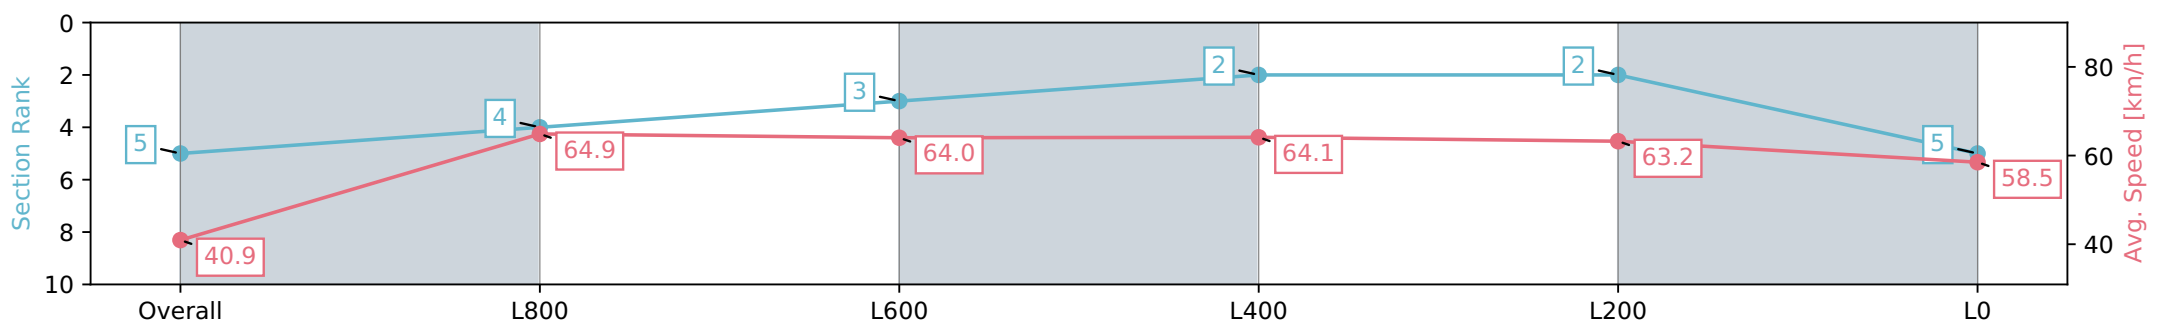

Gawler SA - Professional

Race 3: Irongate Australia Handicap - 1100m

06 January 2024 - 1:37PM

Track Rating: Soft 7, Weather: Raining, Rail Position: +2m
800m-400m, True Remainder

Section	Overall	L1000	L800	L600	L400	L200	L0
Section Times	1:06.32 [5] (0:08.80)	0:57.52 [4] (0:11.10)	0:46.42 [3] (0:11.33)	0:35.09 [2] (0:11.27)	0:23.82 [2] (0:11.44)	0:12.38 [5]	0:12.38 [5]
Average Speed [km/h]	40.9	64.9	64.0	64.1	63.2	58.5	58.5
Top Speed [km/h]	62.8	65.9	64.6	65.1	64.7	60.8	60.8
Avg. Dist. to Rail [m]	3.6	1.6	0.8	1.0	2.0	4.5	4.5
Avg. Stride Freq. [Hz]	2.3	2.4	2.4	2.4	2.4	2.3	2.3
Avg. Stride Length [m]	5.0	7.4	7.5	7.4	7.3	7.0	7.0

Report Created: Sat 06 January 2024 14:23:32 GMT+11 (Note: Timing is based on positional data)

- [] Ranking at each section and finish
- :-:- No data available at this section
- NA No data available

Horse/Jockey Name	STAR HILLS
Finish Rank	6
Fastest Section Time (Section)	0:08.79 (Overall)
Top Speed [km/h] (Section)	65.4 (L600)
Race State	Finished