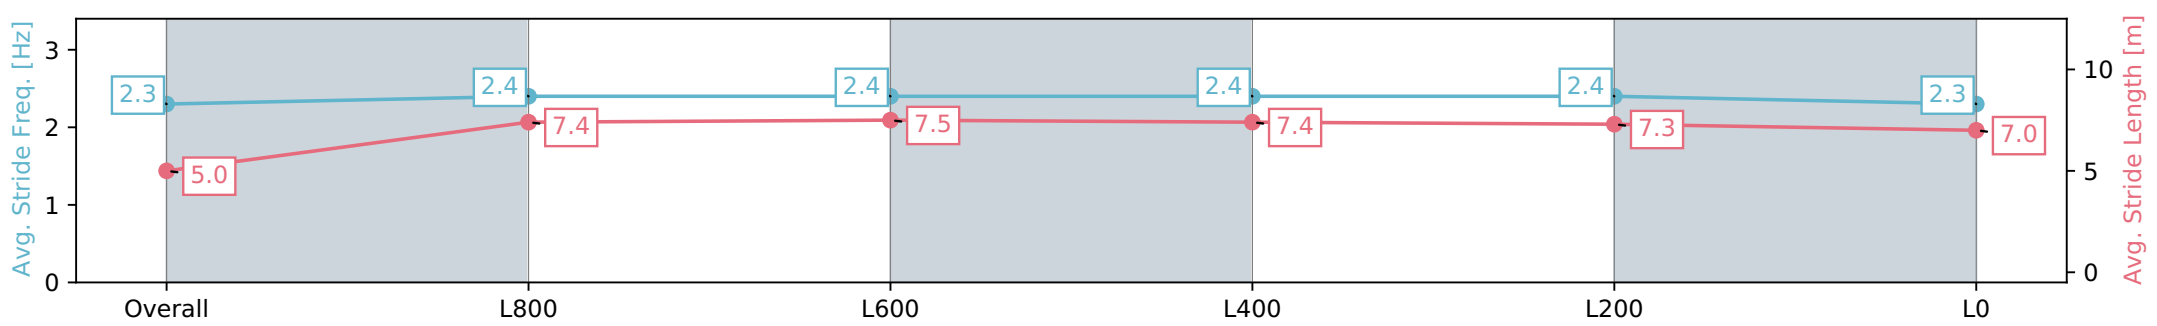

Gawler SA - Professional

Race 3: Irongate Australia Handicap - 1100m

06 January 2024 - 1:37PM

Track Rating: Soft 7, Weather: Raining, Rail Position: +2m
800m-400m, True Remainder

Section	Overall	L1000	L800	L600	L400	L200	L0
Section Times	1:06.32 [5] (0:08.80)	0:57.52 [4] (0:11.10)	0:46.42 [3] (0:11.33)	0:35.09 [2] (0:11.27)	0:23.82 [2] (0:11.44)	0:12.38 [5]	0:12.38 [5]
Average Speed [km/h]	40.9	64.9	64.0	64.1	63.2	58.5	58.5
Top Speed [km/h]	62.8	65.9	64.6	65.1	64.7	60.8	60.8
Avg. Dist. to Rail [m]	3.6	1.6	0.8	1.0	2.0	4.5	4.5
Avg. Stride Freq. [Hz]	2.3	2.4	2.4	2.4	2.4	2.3	2.3
Avg. Stride Length [m]	5.0	7.4	7.5	7.4	7.3	7.0	7.0

Report Created: Sat 06 January 2024 14:23:32 GMT+11 (Note: Timing is based on positional data)

- [] Ranking at each section and finish
- :-:- No data available at this section
- NA No data available

Horse/Jockey Name	STAR HILLS
Finish Rank	6
Fastest Section Time (Section)	0:08.79 (Overall)
Top Speed [km/h] (Section)	65.4 (L600)
Race State	Finished

Gawler SA - Professional

Race 3: Irongate Australia Handicap - 1100m

06 January 2024 - 1:37PM

Track Rating: Soft 7, Weather: Raining, Rail Position: +2m
800m-400m, True Remainder

Section	Overall	L1000	L800	L600	L400	L200	L0
Section Times	1:06.83 [6] (0:08.79)	0:58.04 [3] (0:11.49)	0:46.55 [6] (0:11.42)	0:35.13 [6] (0:11.28)	0:23.85 [6] (0:11.49)	0:12.36 [6] (0:12.36)	
Average Speed [km/h]	41.0	63.1	63.6	64.5	63.2	58.7	
Top Speed [km/h]	60.6	64.4	64.2	65.4	64.8	61.7	
Avg. Dist. to Rail [m]	3.8	2.5	1.6	1.6	4.5	6.7	
Avg. Stride Freq. [Hz]	2.3	2.5	2.5	2.5	2.4	2.4	
Avg. Stride Length [m]	4.9	7.1	7.2	7.3	7.2	6.9	