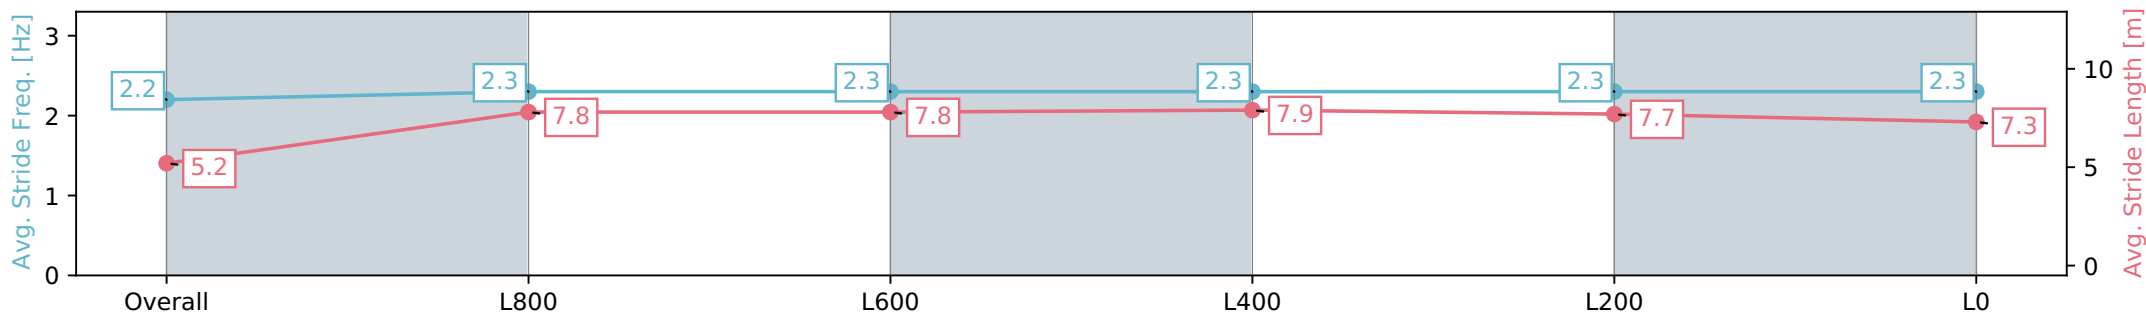

Gawler SA - Professional

Race 3: Irongate Australia Handicap - 1100m

06 January 2024 - 1:37PM

Track Rating: Soft 7, Weather: Raining, Rail Position: +2m
800m-400m, True Remainder

Section	Overall	L1000	L800	L600	L400	L200	L0
Section Times	1:06.10 [4] (0:08.75)	0:57.35 [2] (0:11.28)	0:46.06 [4] (0:11.40)	0:34.66 [5] (0:11.23)	0:23.43 [5] (0:11.19)	0:12.24 [3]	0:12.24 [3]
Average Speed [km/h]	41.0	64.3	64.0	64.8	65.0	65.0	59.4
Top Speed [km/h]	62.5	65.1	65.0	66.8	66.7	66.7	61.5
Avg. Dist. to Rail [m]	5.3	3.3	2.2	2.1	4.5	4.5	6.6
Avg. Stride Freq. [Hz]	2.2	2.3	2.3	2.3	2.3	2.3	2.3
Avg. Stride Length [m]	5.2	7.8	7.8	7.8	7.9	7.7	7.3