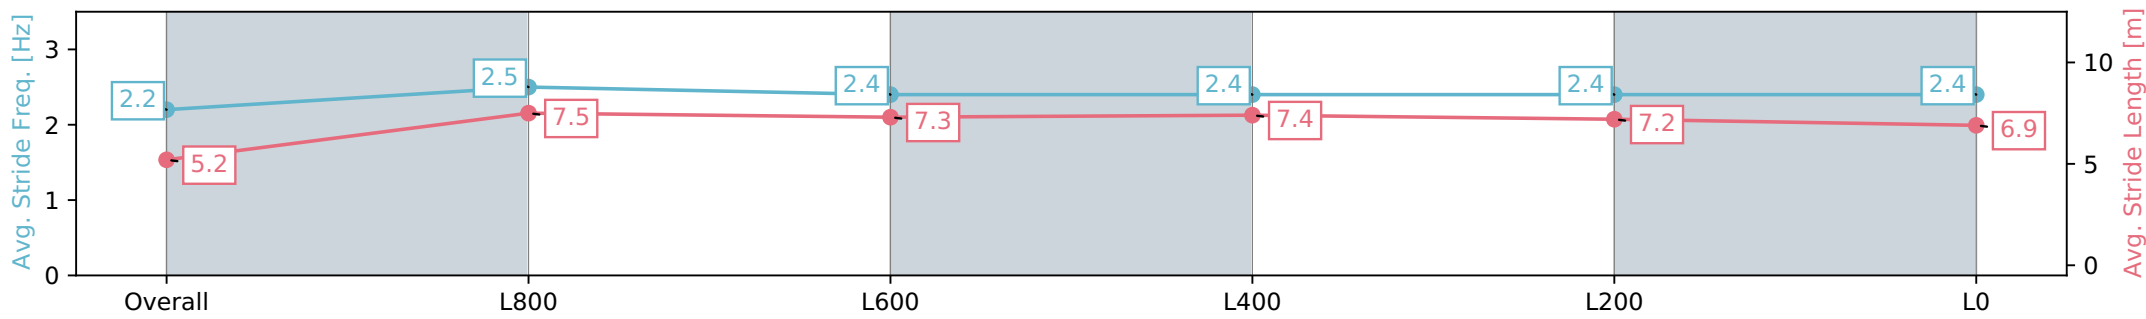

Gawler SA - Professional

Race 3: Irongate Australia Handicap - 1100m

06 January 2024 - 1:37PM

Track Rating: Soft 7, Weather: Raining, Rail Position: +2m
800m-400m, True Remainder

Section	Overall	L1000	L800	L600	L400	L200	L0
Section Times	1:05.93 [3] (0:08.90)	0:57.03 [6] (0:10.86)	0:46.17 [1] (0:11.37)	0:34.80 [1] (0:11.27)	0:23.53 [1] (0:11.41)	0:12.12 [1] (0:12.12)	
Average Speed [km/h]	40.4	66.6	63.7	63.9	63.1	59.8	
Top Speed [km/h]	64.0	67.4	65.6	64.7	64.6	61.2	
Avg. Dist. to Rail [m]	1.5	0.8	1.1	0.4	0.4	1.7	
Avg. Stride Freq. [Hz]	2.2	2.5	2.4	2.4	2.4	2.4	
Avg. Stride Length [m]	5.2	7.5	7.3	7.4	7.2	6.9	