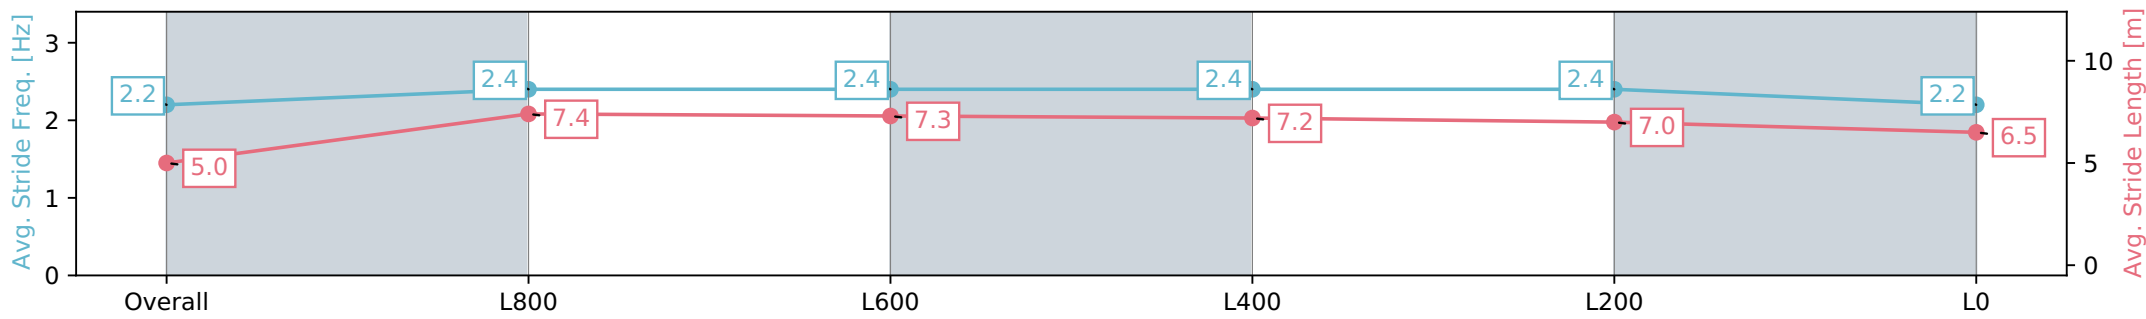

Gawler SA - Professional

Race 3: Irongate Australia Handicap - 1100m

06 January 2024 - 1:37PM

Track Rating: Soft 7, Weather: Raining, Rail Position: +2m
800m-400m, True Remainder

Section	Overall	L1000	L800	L600	L400	L200	L0
Section Times	1:09.00 [7] (0:08.86)	1:00.14 [5] (0:11.59)	0:48.55 [7] (0:11.38)	0:37.17 [7] (0:11.39)	0:25.78 [7] (0:11.99)	0:13.79 [7] (0:13.79)	
Average Speed [km/h]	40.5	62.7	63.7	63.3	60.3	52.4	
Top Speed [km/h]	60.6	64.4	64.5	64.3	63.1	56.9	
Avg. Dist. to Rail [m]	6.5	3.9	0.9	0.7	2.8	3.2	
Avg. Stride Freq. [Hz]	2.2	2.4	2.4	2.4	2.4	2.2	
Avg. Stride Length [m]	5.0	7.4	7.3	7.2	7.0	6.5	