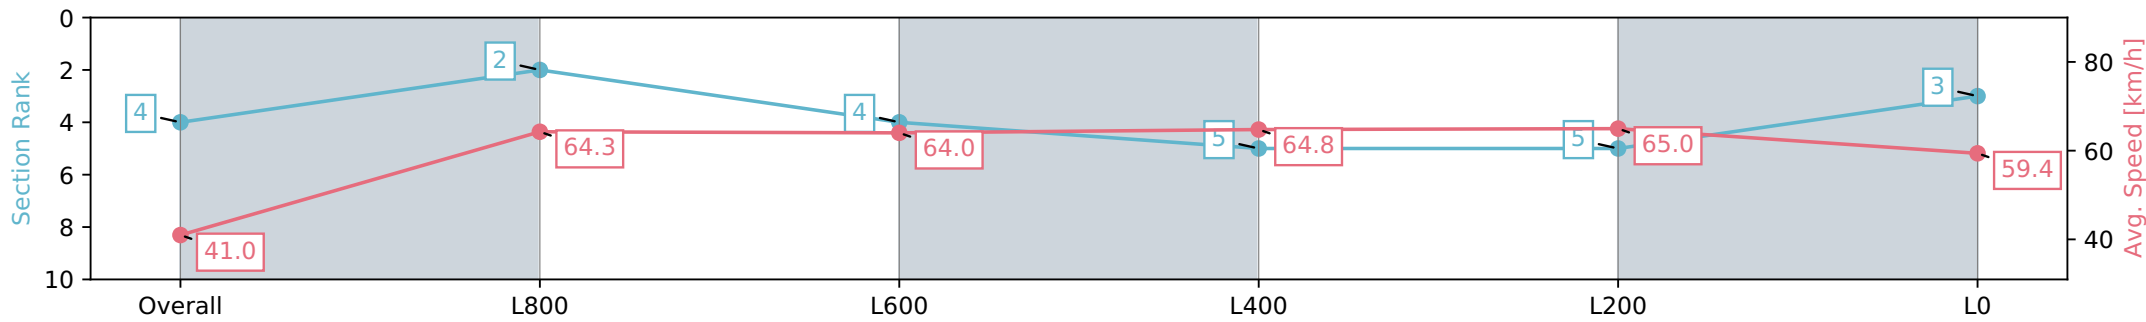

Gawler SA - Professional

Race 3: Irongate Australia Handicap - 1100m

06 January 2024 - 1:37PM

Track Rating: Soft 7, Weather: Raining, Rail Position: +2m
800m-400m, True Remainder

Section	Overall	L1000	L800	L600	L400	L200	L0
Section Times	1:06.10 [4] (0:08.75)	0:57.35 [2] (0:11.28)	0:46.06 [4] (0:11.40)	0:34.66 [5] (0:11.23)	0:23.43 [5] (0:11.19)	0:12.24 [3]	0:12.24 [3]
Average Speed [km/h]	41.0	64.3	64.0	64.8	65.0	65.0	59.4
Top Speed [km/h]	62.5	65.1	65.0	66.8	66.7	66.7	61.5
Avg. Dist. to Rail [m]	5.3	3.3	2.2	2.1	4.5	4.5	6.6
Avg. Stride Freq. [Hz]	2.2	2.3	2.3	2.3	2.3	2.3	2.3
Avg. Stride Length [m]	5.2	7.8	7.8	7.8	7.9	7.7	7.3