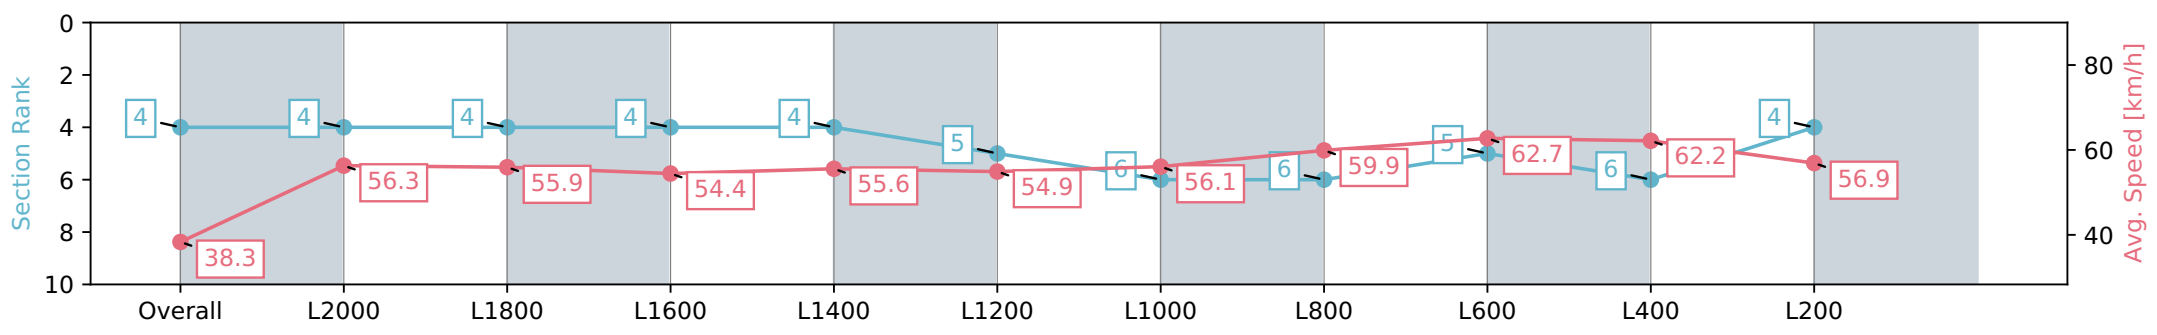

Gawler SA - Professional

Race 2: Sanders Fodder Handicap - 2104m

06 January 2024 - 1:02PM

Track Rating: Soft 6, Weather: Raining, Rail Position: +2m
800m-400m, True Remainder

Section	Overall	L2000	L1800	L1600	L1400	L1200	L1000	L800	L600	L400	L200
Section Times	2:16.04 [4] (0:09.74)	2:06.30 [4] (0:12.78)	1:53.52 [4] (0:12.97)	1:40.55 [4] (0:13.31)	1:27.24 [4] (0:13.00)	1:14.24 [5] (0:13.17)	1:01.07 [6] (0:12.89)	0:48.18 [6] (0:12.26)	0:35.92 [5] (0:11.62)	0:24.30 [6] (0:11.70)	0:12.60 [4] (0:12.60)
Average Speed [km/h]	38.3	56.3	55.9	54.4	55.6	54.9	56.1	59.9	62.7	62.2	56.9
Top Speed [km/h]	55.3	56.7	56.6	55.3	56.3	56.1	58.6	61.3	63.9	63.7	59.4
Avg. Dist. to Rail [m]	2.8	1.8	1.1	1.2	1.8	1.8	2.0	2.5	2.9	5.9	6.4
Avg. Stride Freq. [Hz]	2.1	2.3	2.2	2.2	2.1	2.1	2.1	2.2	2.3	2.3	2.2
Avg. Stride Length [m]	5.2	6.9	7.0	7.0	7.2	7.2	7.3	7.6	7.7	7.6	7.2

Report Created: Sat 06 January 2024 14:10:42 GMT+11 (Note: Timing is based on positional data)

- [] Ranking at each section and finish
- :-:- No data available at this section
- NA No data available

Horse/Jockey Name	WHEELS
Finish Rank	5
Fastest Section Time (Section)	0:09.93 (Overall)
Top Speed [km/h] (Section)	65.2 (L600)
Race State	Finished