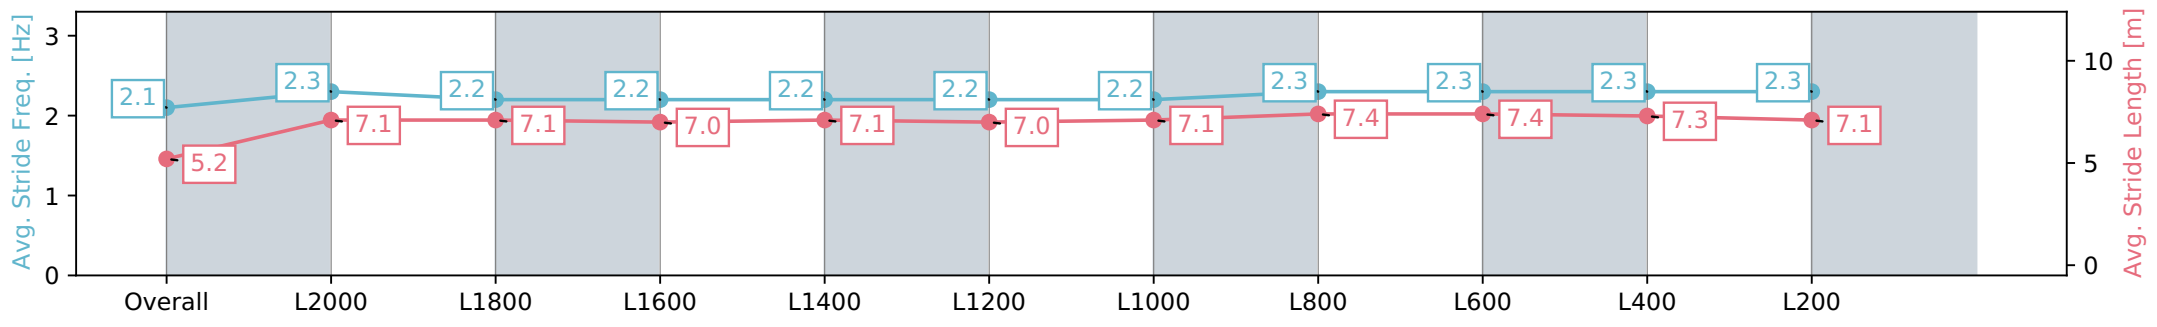

06 January 2024 - 1:02PM

Track Rating: Soft 6, Weather: Raining, Rail Position: +2m
800m-400m, True Remainder

Section	Overall	L2000	L1800	L1600	L1400	L1200	L1000	L800	L600	L400	L200
Section Times	2:15.38 [1] (0:09.53)	2:05.85 [1] (0:12.46)	1:53.39 [2] (0:12.81)	1:40.57 [2] (0:13.21)	1:27.37 [2] (0:13.15)	1:14.22 [2] (0:13.34)	1:00.88 [2] (0:12.97)	0:47.91 [2] (0:12.25)	0:35.66 [2] (0:11.69)	0:23.97 [2] (0:11.84)	0:12.13 [2] (0:12.13)
Average Speed [km/h]	39.1	57.8	56.6	54.9	54.9	54.0	55.8	59.5	62.1	60.9	59.2
Top Speed [km/h]	57.7	58.5	57.6	55.4	55.6	55.2	58.1	61.7	62.4	62.0	59.9
Avg. Dist. to Rail [m]	5.4	2.0	1.1	1.0	1.4	1.2	1.9	1.9	1.6	2.5	2.6
Avg. Stride Freq. [Hz]	2.1	2.3	2.2	2.2	2.2	2.2	2.2	2.3	2.3	2.3	2.3
Avg. Stride Length [m]	5.2	7.1	7.1	7.0	7.1	7.0	7.1	7.4	7.4	7.3	7.1