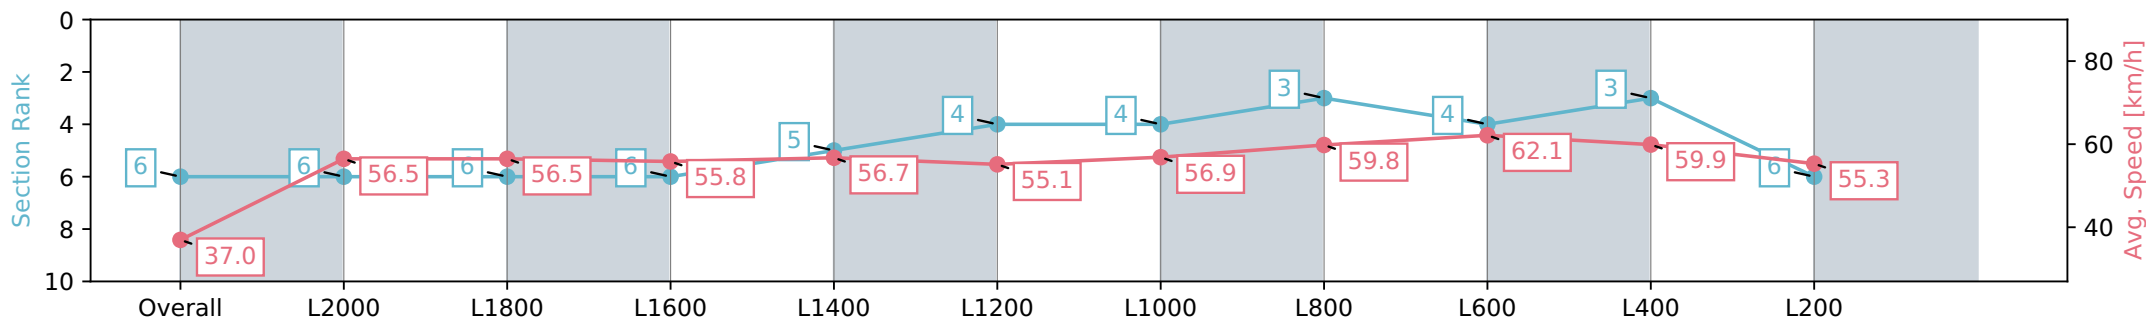

Gawler SA - Professional

Race 2: Sanders Fodder Handicap - 2104m

06 January 2024 - 1:02PM

Track Rating: Soft 6, Weather: Raining, Rail Position: +2m
800m-400m, True Remainder

Section	Overall	L2000	L1800	L1600	L1400	L1200	L1000	L800	L600	L400	L200
Section Times	2:16.55 [6] (0:10.15)	2:06.40 [6] (0:12.78)	1:53.62 [6] (0:12.94)	1:40.68 [6] (0:13.03)	1:27.65 [5] (0:12.78)	1:14.87 [4] (0:13.04)	1:01.83 [4] (0:12.81)	0:49.02 [3] (0:12.25)	0:36.77 [4] (0:11.72)	0:25.05 [3] (0:12.10)	0:12.95 [6] (0:12.95)
Average Speed [km/h]	37.0	56.5	56.5	55.8	56.7	55.1	56.9	59.8	62.1	59.9	55.3
Top Speed [km/h]	53.0	57.9	56.8	57.0	57.3	57.3	59.0	61.2	62.8	62.6	58.2
Avg. Dist. to Rail [m]	8.1	3.2	2.2	2.1	2.6	2.3	3.1	2.8	2.5	3.8	5.4
Avg. Stride Freq. [Hz]	2.0	2.2	2.2	2.2	2.2	2.2	2.2	2.3	2.4	2.4	2.3
Avg. Stride Length [m]	5.3	7.2	7.3	7.2	7.3	7.1	7.2	7.3	7.3	7.0	6.6