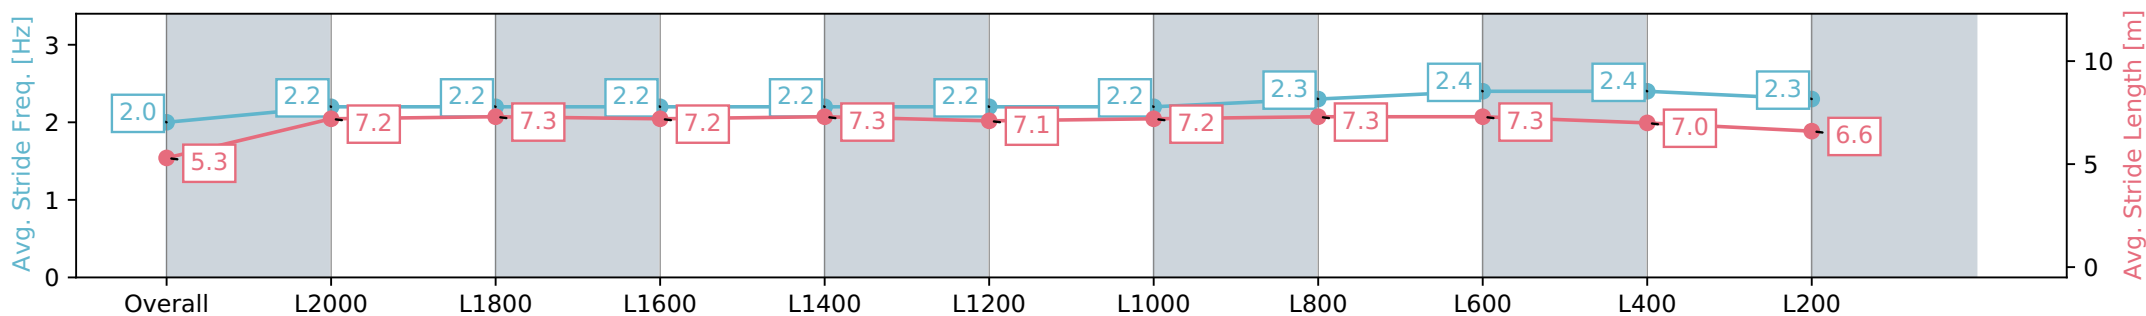

Gawler SA - Professional

Race 2: Sanders Fodder Handicap - 2104m

06 January 2024 - 1:02PM

Track Rating: Soft 6, Weather: Raining, Rail Position: +2m
800m-400m, True Remainder

Section	Overall	L2000	L1800	L1600	L1400	L1200	L1000	L800	L600	L400	L200
Section Times	2:16.55 [6] (0:10.15)	2:06.40 [6] (0:12.78)	1:53.62 [6] (0:12.94)	1:40.68 [6] (0:13.03)	1:27.65 [5] (0:12.78)	1:14.87 [4] (0:13.04)	1:01.83 [4] (0:12.81)	0:49.02 [3] (0:12.25)	0:36.77 [4] (0:11.72)	0:25.05 [3] (0:12.10)	0:12.95 [6] (0:12.95)
Average Speed [km/h]	37.0	56.5	56.5	55.8	56.7	55.1	56.9	59.8	62.1	59.9	55.3
Top Speed [km/h]	53.0	57.9	56.8	57.0	57.3	57.3	59.0	61.2	62.8	62.6	58.2
Avg. Dist. to Rail [m]	8.1	3.2	2.2	2.1	2.6	2.3	3.1	2.8	2.5	3.8	5.4
Avg. Stride Freq. [Hz]	2.0	2.2	2.2	2.2	2.2	2.2	2.2	2.3	2.4	2.4	2.3
Avg. Stride Length [m]	5.3	7.2	7.3	7.2	7.3	7.1	7.2	7.3	7.3	7.0	6.6