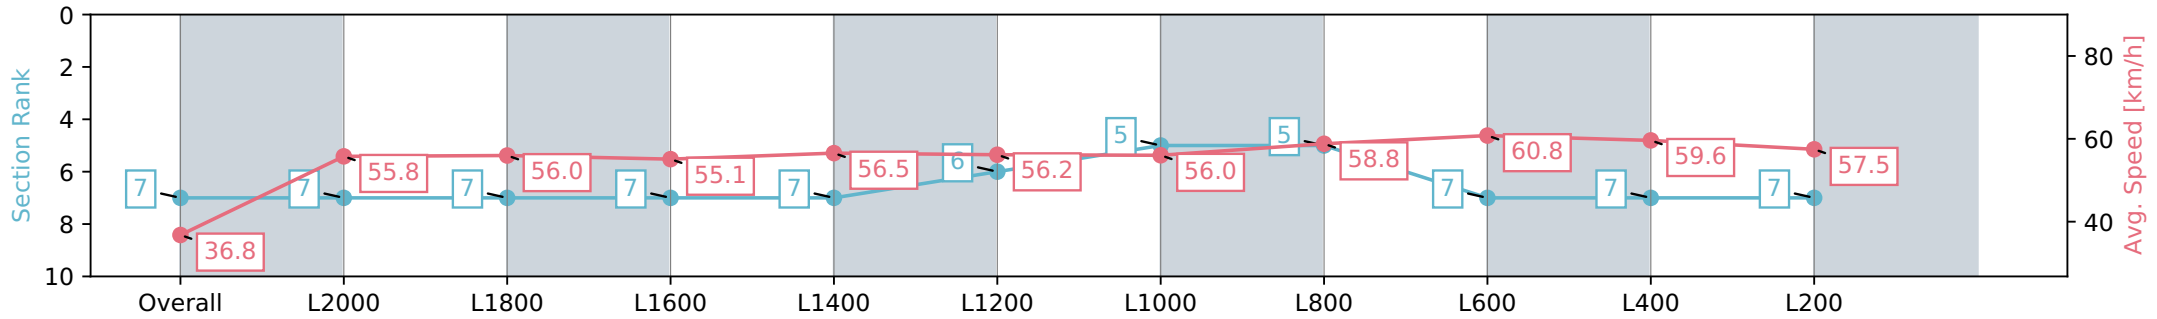

Report Created: Sat 06 January 2024 14:10:51 GMT+11 (Note: Timing is based on positional data)

- [] Ranking at each section and finish
- :-:- No data available at this section
- NA No data available

Horse/Jockey Name	WOLF PRINCE
Finish Rank	7
Fastest Section Time (Section)	0:10.19 (Overall)
Top Speed [km/h] (Section)	61.4 (L600)
Race State	Finished

Gawler SA - Professional

Race 2: Sanders Fodder Handicap - 2104m

06 January 2024 - 1:02PM

Track Rating: Soft 6, Weather: Raining, Rail Position: +2m
800m-400m, True Remainder

Section	Overall	L2000	L1800	L1600	L1400	L1200	L1000	L800	L600	L400	L200
Section Times	2:17.12 [7] (0:10.19)	2:06.93 [7] (0:12.90)	1:54.03 [7] (0:12.97)	1:41.06 [7] (0:13.14)	1:27.92 [7] (0:12.82)	1:15.10 [6] (0:12.84)	1:02.26 [5] (0:12.98)	0:49.28 [5] (0:12.54)	0:36.74 [7] (0:12.07)	0:24.67 [7] (0:12.21)	0:12.46 [7] (0:12.46)
Average Speed [km/h]	36.8	55.8	56.0	55.1	56.5	56.2	56.0	58.8	60.8	59.6	57.5
Top Speed [km/h]	53.3	57.2	56.7	57.1	57.8	57.4	58.2	60.5	61.4	60.8	59.1
Avg. Dist. to Rail [m]	4.9	2.3	1.2	1.2	2.9	2.8	2.9	4.0	4.0	6.3	8.1
Avg. Stride Freq. [Hz]	2.2	2.3	2.3	2.3	2.3	2.3	2.2	2.3	2.3	2.3	2.3
Avg. Stride Length [m]	4.8	6.7	6.8	6.7	7.0	6.9	6.9	7.1	7.2	7.1	7.0