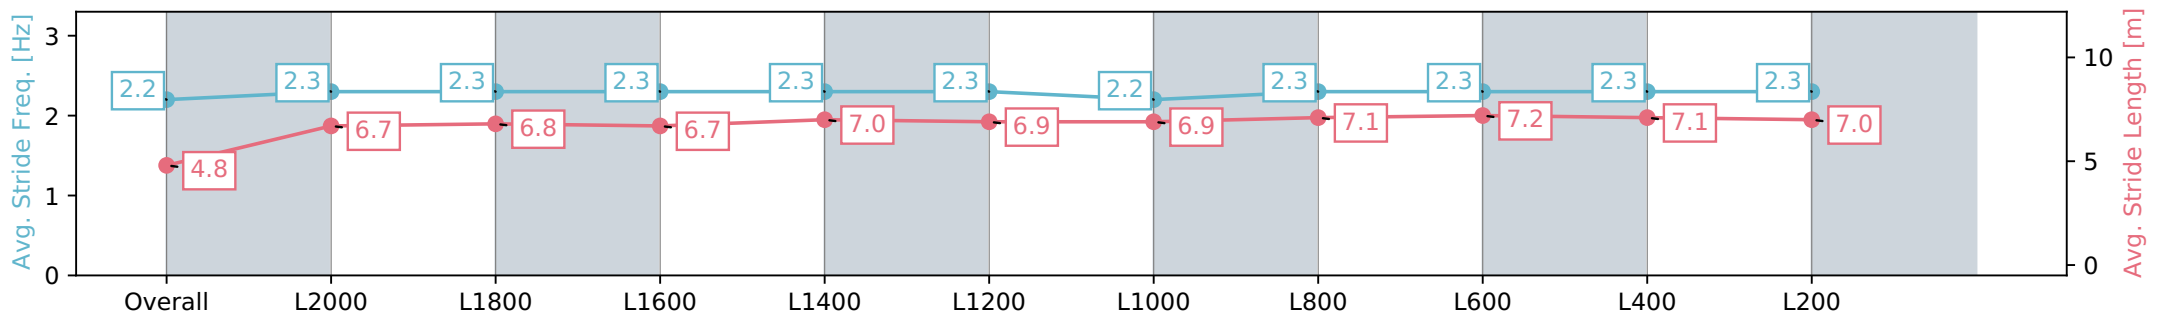

Report Created: Sat 06 January 2024 14:10:51 GMT+11 (Note: Timing is based on positional data)

- [] Ranking at each section and finish
- :-:- No data available at this section
- NA No data available

Horse/Jockey Name	WOLF PRINCE
Finish Rank	7
Fastest Section Time (Section)	0:10.19 (Overall)
Top Speed [km/h] (Section)	61.4 (L600)
Race State	Finished

Gawler SA - Professional

Race 2: Sanders Fodder Handicap - 2104m

06 January 2024 - 1:02PM

Track Rating: Soft 6, Weather: Raining, Rail Position: +2m
800m-400m, True Remainder

Section	Overall	L2000	L1800	L1600	L1400	L1200	L1000	L800	L600	L400	L200
Section Times	2:17.12 [7] (0:10.19)	2:06.93 [7] (0:12.90)	1:54.03 [7] (0:12.97)	1:41.06 [7] (0:13.14)	1:27.92 [7] (0:12.82)	1:15.10 [6] (0:12.84)	1:02.26 [5] (0:12.98)	0:49.28 [5] (0:12.54)	0:36.74 [7] (0:12.07)	0:24.67 [7] (0:12.21)	0:12.46 [7] (0:12.46)
Average Speed [km/h]	36.8	55.8	56.0	55.1	56.5	56.2	56.0	58.8	60.8	59.6	57.5
Top Speed [km/h]	53.3	57.2	56.7	57.1	57.8	57.4	58.2	60.5	61.4	60.8	59.1
Avg. Dist. to Rail [m]	4.9	2.3	1.2	1.2	2.9	2.8	2.9	4.0	4.0	6.3	8.1
Avg. Stride Freq. [Hz]	2.2	2.3	2.3	2.3	2.3	2.3	2.2	2.3	2.3	2.3	2.3
Avg. Stride Length [m]	4.8	6.7	6.8	6.7	7.0	6.9	6.9	7.1	7.2	7.1	7.0