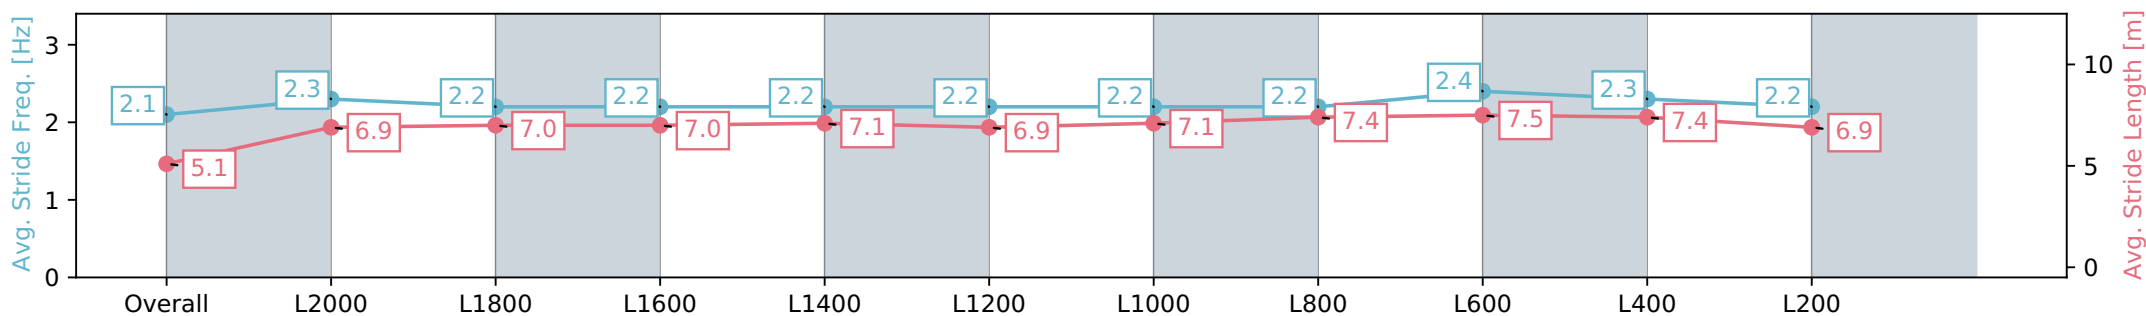

Gawler SA - Professional

Race 2: Sanders Fodder Handicap - 2104m

06 January 2024 - 1:02PM

Track Rating: Soft 6, Weather: Raining, Rail Position: +2m
800m-400m, True Remainder

Section	Overall	L2000	L1800	L1600	L1400	L1200	L1000	L800	L600	L400	L200
Section Times	2:16.33 [5] (0:09.93)	2:06.40 [5] (0:12.85)	1:53.55 [5] (0:13.00)	1:40.55 [5] (0:13.28)	1:27.26 [6] (0:13.00)	1:14.26 [7] (0:13.15)	1:01.11 [7] (0:12.88)	0:48.23 [7] (0:12.16)	0:36.07 [6] (0:11.46)	0:24.61 [5] (0:11.80)	0:12.81 [5] (0:12.81)
Average Speed [km/h]	37.8	56.1	55.8	54.6	55.6	54.8	56.1	60.1	64.0	61.9	56.1
Top Speed [km/h]	54.5	57.4	56.8	55.3	57.1	56.1	59.0	63.1	65.2	63.9	59.5
Avg. Dist. to Rail [m]	6.1	1.9	1.2	1.1	1.9	1.8	2.1	2.3	4.1	7.3	8.2
Avg. Stride Freq. [Hz]	2.1	2.3	2.2	2.2	2.2	2.2	2.2	2.2	2.4	2.3	2.2
Avg. Stride Length [m]	5.1	6.9	7.0	7.0	7.1	6.9	7.1	7.4	7.5	7.4	6.9