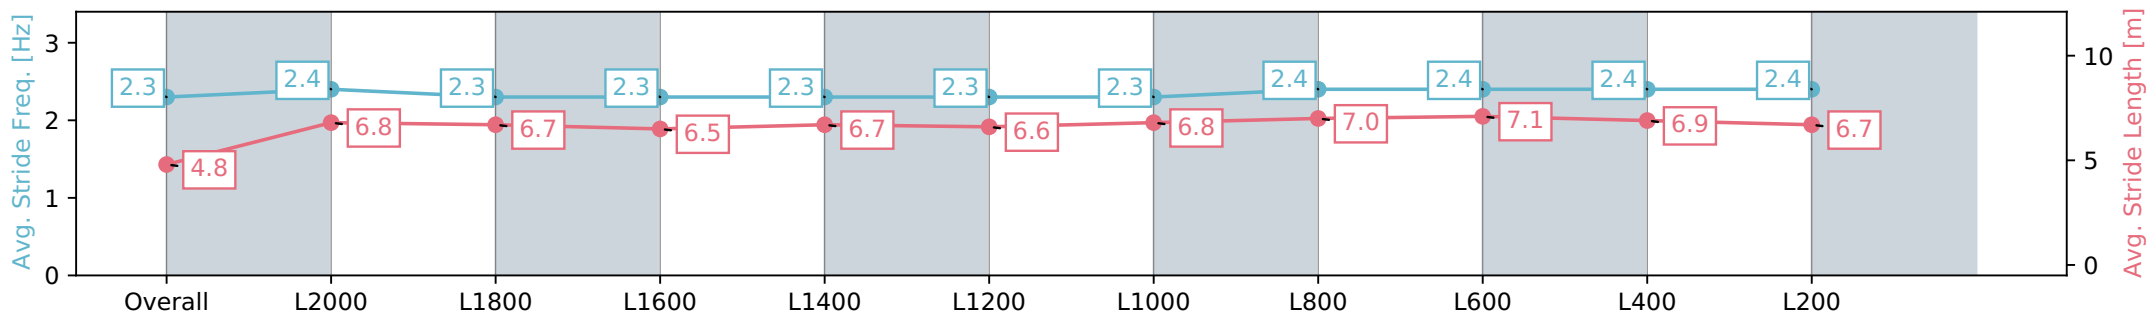

Gawler SA - Professional

Race 2: Sanders Fodder Handicap - 2104m

06 January 2024 - 1:02PM

Track Rating: Soft 6, Weather: Raining, Rail Position: +2m
800m-400m, True Remainder

Section	Overall	L2000	L1800	L1600	L1400	L1200	L1000	L800	L600	L400	L200
Section Times	2:15.47 [2] (0:09.59)	2:05.88 [2] (0:12.40)	1:53.48 [1] (0:12.70)	1:40.78 [1] (0:13.20)	1:27.57 [1] (0:13.15)	1:14.43 [1] (0:13.35)	1:01.08 [1] (0:13.02)	0:48.06 [1] (0:12.22)	0:35.84 [1] (0:11.69)	0:24.15 [1] (0:11.84)	0:12.31 [1] (0:12.31)
Average Speed [km/h]	39.2	58.2	56.4	54.0	54.8	53.9	55.5	59.5	61.6	61.0	58.2
Top Speed [km/h]	58.5	59.6	57.6	55.2	55.3	54.9	58.0	61.4	62.3	61.5	60.1
Avg. Dist. to Rail [m]	4.2	0.5	0.8	1.1	0.7	0.4	1.1	1.1	0.5	0.8	0.7
Avg. Stride Freq. [Hz]	2.3	2.4	2.3	2.3	2.3	2.3	2.3	2.4	2.4	2.4	2.4
Avg. Stride Length [m]	4.8	6.8	6.7	6.5	6.7	6.6	6.8	7.0	7.1	6.9	6.7