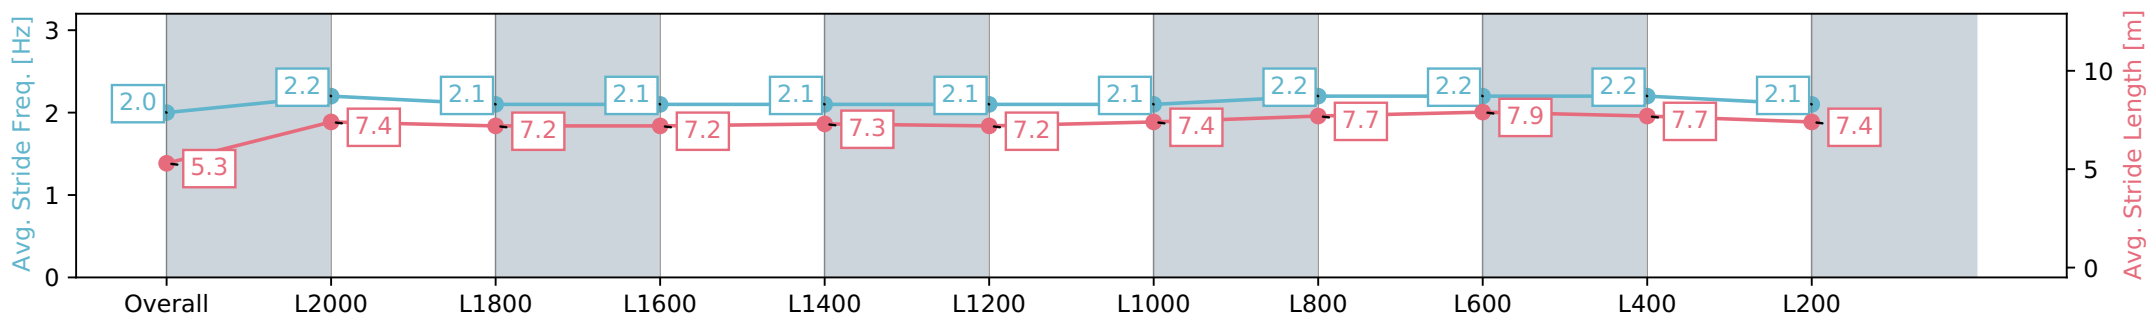

Gawler SA - Professional

Race 2: Sanders Fodder Handicap - 2104m

06 January 2024 - 1:02PM

Track Rating: Soft 6, Weather: Raining, Rail Position: +2m
800m-400m, True Remainder

Section	Overall	L2000	L1800	L1600	L1400	L1200	L1000	L800	L600	L400	L200
Section Times	2:16.02 [3] (0:09.74)	2:06.28 [3] (0:12.53)	1:53.75 [3] (0:12.92)	1:40.83 [3] (0:13.20)	1:27.63 [3] (0:13.11)	1:14.52 [3] (0:13.15)	1:01.37 [3] (0:12.95)	0:48.42 [4] (0:12.18)	0:36.24 [3] (0:11.78)	0:24.46 [4] (0:11.87)	0:12.59 [3] (0:12.59)
Average Speed [km/h]	38.4	57.6	55.7	54.5	55.3	54.6	55.8	59.7	61.7	60.8	57.1
Top Speed [km/h]	56.7	58.4	57.5	55.7	55.7	55.8	57.9	60.7	62.6	62.5	59.6
Avg. Dist. to Rail [m]	1.8	0.7	0.4	0.5	1.4	1.2	1.2	1.5	1.8	2.1	2.7
Avg. Stride Freq. [Hz]	2.0	2.2	2.1	2.1	2.1	2.1	2.1	2.2	2.2	2.2	2.1
Avg. Stride Length [m]	5.3	7.4	7.2	7.2	7.3	7.2	7.4	7.7	7.9	7.7	7.4