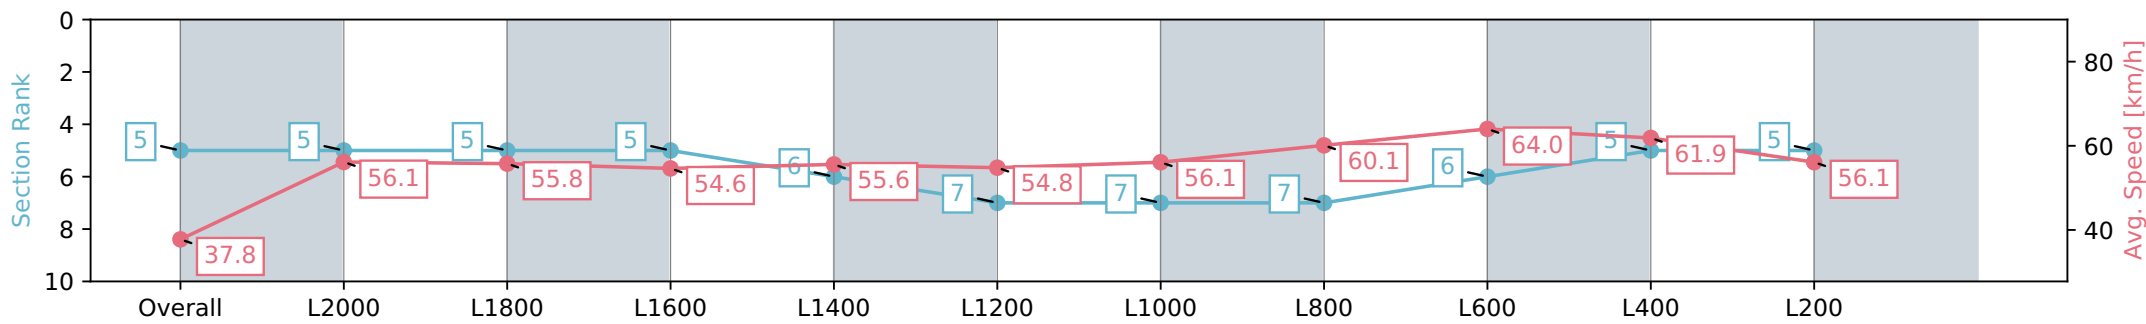

Gawler SA - Professional

Race 2: Sanders Fodder Handicap - 2104m

06 January 2024 - 1:02PM

Track Rating: Soft 6, Weather: Raining, Rail Position: +2m
800m-400m, True Remainder

Section	Overall	L2000	L1800	L1600	L1400	L1200	L1000	L800	L600	L400	L200
Section Times	2:16.33 [5] (0:09.93)	2:06.40 [5] (0:12.85)	1:53.55 [5] (0:13.00)	1:40.55 [5] (0:13.28)	1:27.26 [6] (0:13.00)	1:14.26 [7] (0:13.15)	1:01.11 [7] (0:12.88)	0:48.23 [7] (0:12.16)	0:36.07 [6] (0:11.46)	0:24.61 [5] (0:11.80)	0:12.81 [5] (0:12.81)
Average Speed [km/h]	37.8	56.1	55.8	54.6	55.6	54.8	56.1	60.1	64.0	61.9	56.1
Top Speed [km/h]	54.5	57.4	56.8	55.3	57.1	56.1	59.0	63.1	65.2	63.9	59.5
Avg. Dist. to Rail [m]	6.1	1.9	1.2	1.1	1.9	1.8	2.1	2.3	4.1	7.3	8.2
Avg. Stride Freq. [Hz]	2.1	2.3	2.2	2.2	2.2	2.2	2.2	2.2	2.4	2.3	2.2
Avg. Stride Length [m]	5.1	6.9	7.0	7.0	7.1	6.9	7.1	7.4	7.5	7.4	6.9