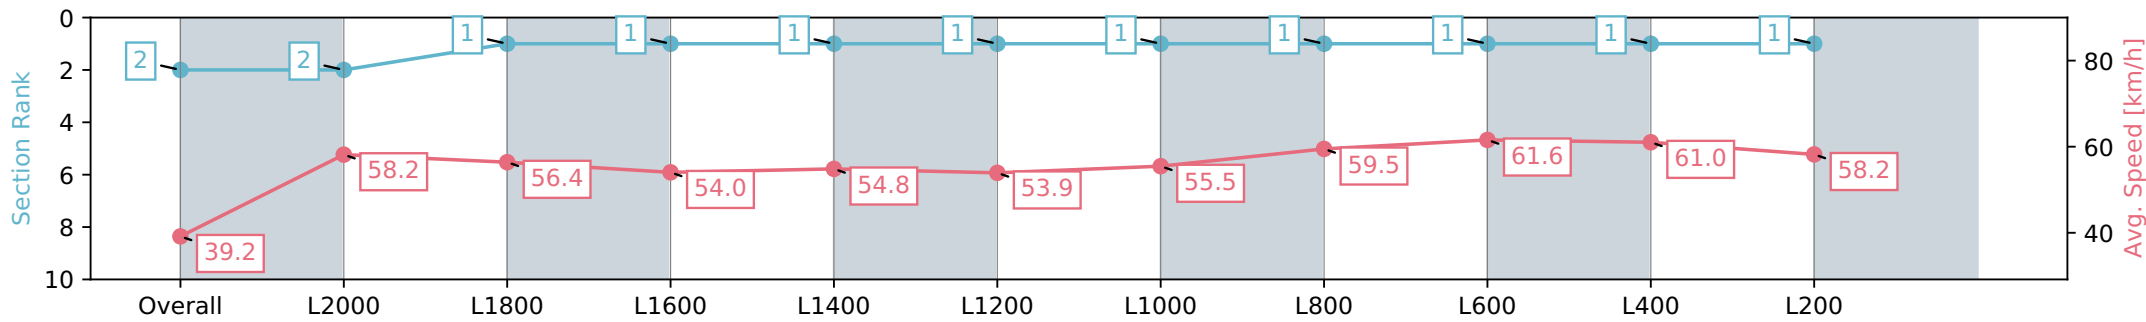

Gawler SA - Professional

Race 2: Sanders Fodder Handicap - 2104m

06 January 2024 - 1:02PM

Track Rating: Soft 6, Weather: Raining, Rail Position: +2m
800m-400m, True Remainder

Section	Overall	L2000	L1800	L1600	L1400	L1200	L1000	L800	L600	L400	L200
Section Times	2:15.47 [2] (0:09.59)	2:05.88 [2] (0:12.40)	1:53.48 [1] (0:12.70)	1:40.78 [1] (0:13.20)	1:27.57 [1] (0:13.15)	1:14.43 [1] (0:13.35)	1:01.08 [1] (0:13.02)	0:48.06 [1] (0:12.22)	0:35.84 [1] (0:11.69)	0:24.15 [1] (0:11.84)	0:12.31 [1] (0:12.31)
Average Speed [km/h]	39.2	58.2	56.4	54.0	54.8	53.9	55.5	59.5	61.6	61.0	58.2
Top Speed [km/h]	58.5	59.6	57.6	55.2	55.3	54.9	58.0	61.4	62.3	61.5	60.1
Avg. Dist. to Rail [m]	4.2	0.5	0.8	1.1	0.7	0.4	1.1	1.1	0.5	0.8	0.7
Avg. Stride Freq. [Hz]	2.3	2.4	2.3	2.3	2.3	2.3	2.3	2.4	2.4	2.4	2.4
Avg. Stride Length [m]	4.8	6.8	6.7	6.5	6.7	6.6	6.8	7.0	7.1	6.9	6.7