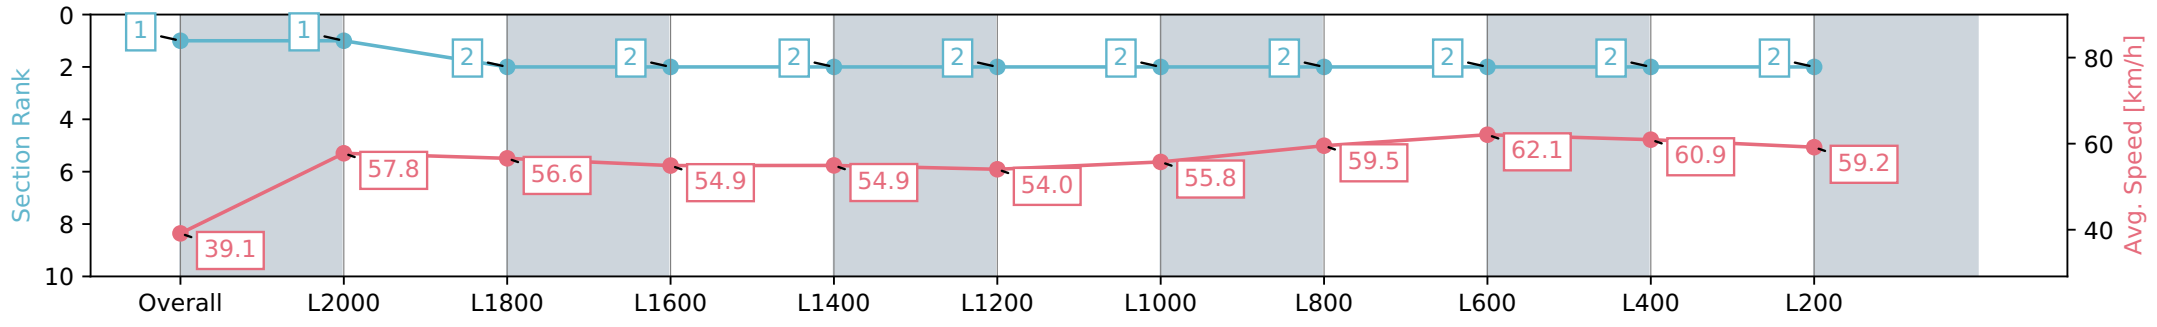

06 January 2024 - 1:02PM

Track Rating: Soft 6, Weather: Raining, Rail Position: +2m
800m-400m, True Remainder

Section	Overall	L2000	L1800	L1600	L1400	L1200	L1000	L800	L600	L400	L200
Section Times	2:15.38 [1] (0:09.53)	2:05.85 [1] (0:12.46)	1:53.39 [2] (0:12.81)	1:40.57 [2] (0:13.21)	1:27.37 [2] (0:13.15)	1:14.22 [2] (0:13.34)	1:00.88 [2] (0:12.97)	0:47.91 [2] (0:12.25)	0:35.66 [2] (0:11.69)	0:23.97 [2] (0:11.84)	0:12.13 [2] (0:12.13)
Average Speed [km/h]	39.1	57.8	56.6	54.9	54.9	54.0	55.8	59.5	62.1	60.9	59.2
Top Speed [km/h]	57.7	58.5	57.6	55.4	55.6	55.2	58.1	61.7	62.4	62.0	59.9
Avg. Dist. to Rail [m]	5.4	2.0	1.1	1.0	1.4	1.2	1.9	1.9	1.6	2.5	2.6
Avg. Stride Freq. [Hz]	2.1	2.3	2.2	2.2	2.2	2.2	2.2	2.3	2.3	2.3	2.3
Avg. Stride Length [m]	5.2	7.1	7.1	7.0	7.1	7.0	7.1	7.4	7.4	7.3	7.1