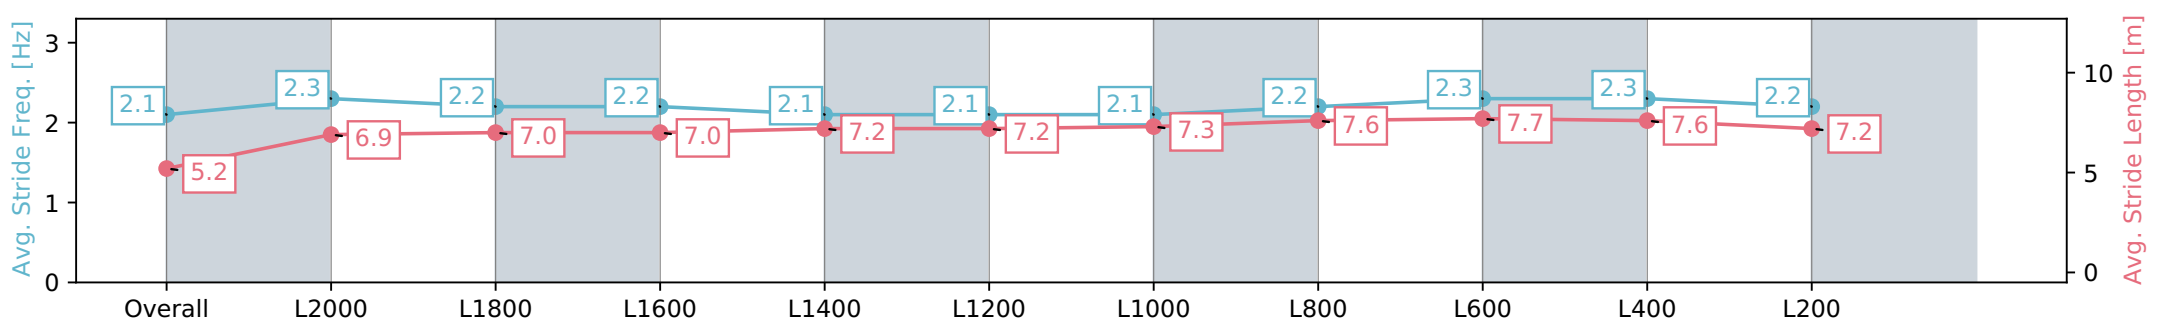

Gawler SA - Professional

Race 2: Sanders Fodder Handicap - 2104m

06 January 2024 - 1:02PM

Track Rating: Soft 6, Weather: Raining, Rail Position: +2m
800m-400m, True Remainder

Section	Overall	L2000	L1800	L1600	L1400	L1200	L1000	L800	L600	L400	L200
Section Times	2:16.04 [4] (0:09.74)	2:06.30 [4] (0:12.78)	1:53.52 [4] (0:12.97)	1:40.55 [4] (0:13.31)	1:27.24 [4] (0:13.00)	1:14.24 [5] (0:13.17)	1:01.07 [6] (0:12.89)	0:48.18 [6] (0:12.26)	0:35.92 [5] (0:11.62)	0:24.30 [6] (0:11.70)	0:12.60 [4] (0:12.60)
Average Speed [km/h]	38.3	56.3	55.9	54.4	55.6	54.9	56.1	59.9	62.7	62.2	56.9
Top Speed [km/h]	55.3	56.7	56.6	55.3	56.3	56.1	58.6	61.3	63.9	63.7	59.4
Avg. Dist. to Rail [m]	2.8	1.8	1.1	1.2	1.8	1.8	2.0	2.5	2.9	5.9	6.4
Avg. Stride Freq. [Hz]	2.1	2.3	2.2	2.2	2.1	2.1	2.1	2.2	2.3	2.3	2.2
Avg. Stride Length [m]	5.2	6.9	7.0	7.0	7.2	7.2	7.3	7.6	7.7	7.6	7.2

Report Created: Sat 06 January 2024 14:10:42 GMT+11 (Note: Timing is based on positional data)

- [] Ranking at each section and finish
- :-:- No data available at this section
- NA No data available

Horse/Jockey Name	WHEELS
Finish Rank	5
Fastest Section Time (Section)	0:09.93 (Overall)
Top Speed [km/h] (Section)	65.2 (L600)
Race State	Finished