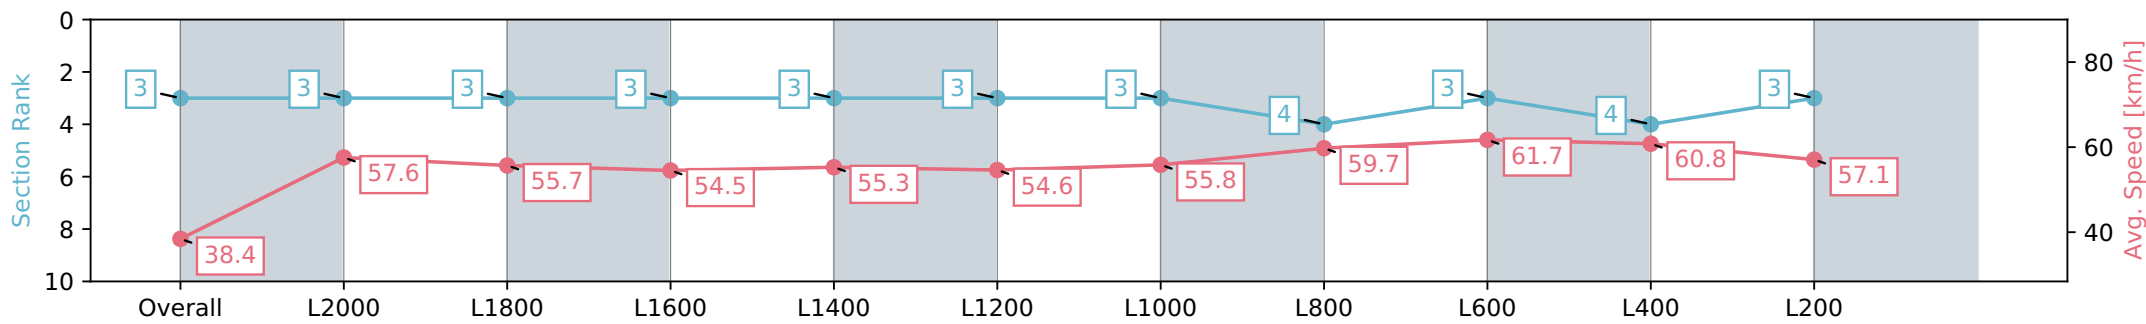

Gawler SA - Professional

Race 2: Sanders Fodder Handicap - 2104m

06 January 2024 - 1:02PM

Track Rating: Soft 6, Weather: Raining, Rail Position: +2m
800m-400m, True Remainder

Section	Overall	L2000	L1800	L1600	L1400	L1200	L1000	L800	L600	L400	L200
Section Times	2:16.02 [3] (0:09.74)	2:06.28 [3] (0:12.53)	1:53.75 [3] (0:12.92)	1:40.83 [3] (0:13.20)	1:27.63 [3] (0:13.11)	1:14.52 [3] (0:13.15)	1:01.37 [3] (0:12.95)	0:48.42 [4] (0:12.18)	0:36.24 [3] (0:11.78)	0:24.46 [4] (0:11.87)	0:12.59 [3] (0:12.59)
Average Speed [km/h]	38.4	57.6	55.7	54.5	55.3	54.6	55.8	59.7	61.7	60.8	57.1
Top Speed [km/h]	56.7	58.4	57.5	55.7	55.7	55.8	57.9	60.7	62.6	62.5	59.6
Avg. Dist. to Rail [m]	1.8	0.7	0.4	0.5	1.4	1.2	1.2	1.5	1.8	2.1	2.7
Avg. Stride Freq. [Hz]	2.0	2.2	2.1	2.1	2.1	2.1	2.1	2.2	2.2	2.2	2.1
Avg. Stride Length [m]	5.3	7.4	7.2	7.2	7.3	7.2	7.4	7.7	7.9	7.7	7.4