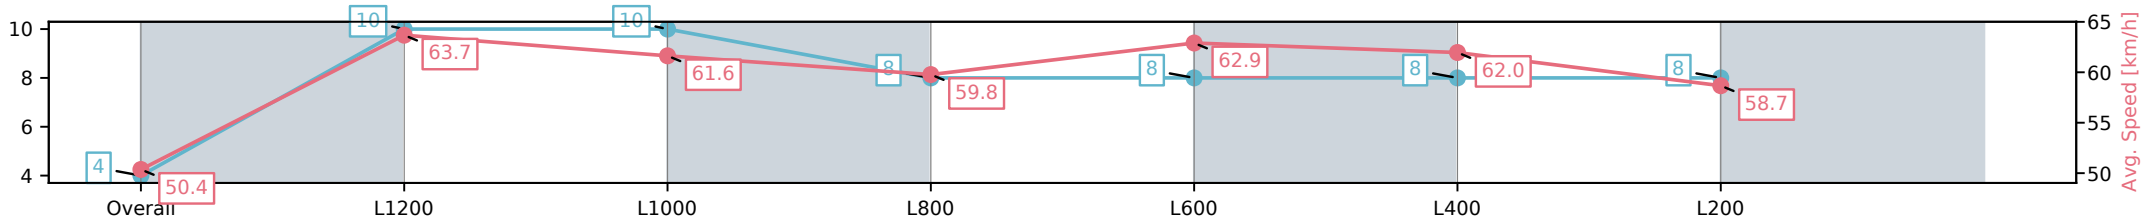

Morphettville Parks-Professional-2025-05-17

Race 5: Dominant Handicap - 1400m

17 May 2025 - 1:58PM

Track Rating: Good 4, Weather: Overcast, Rail Position: +5m Entire; Sectional 606m

Section	Overall	L1200	L1000	L800	L600	L400	L200
Section Times	1:25.24[4] (0:14.42)	1:10.82[10] (0:11.31)	0:59.51[10] (0:11.81)	0:47.70[8] (0:12.13)	0:35.57[8] (0:11.57)	0:23.99[8] (0:11.73)	0:12.26[8] (0:12.26)
Average Speed [km/h]	50.4	63.7	61.6	59.8	62.9	62.0	58.7
Top Speed [km/h]	64.2	65.1	62.6	60.6	63.7	62.9	61.5
Avg. Dist. to Rail [m]	6.2	2.0	2.2	1.8	2.5	4.4	7.0
Avg. Stride Freq. [Hz]	2.2	2.4	2.3	2.2	2.3	2.3	2.3
Avg. Stride Length [m]	6.1	7.3	7.2	7.2	7.2	7.2	6.9