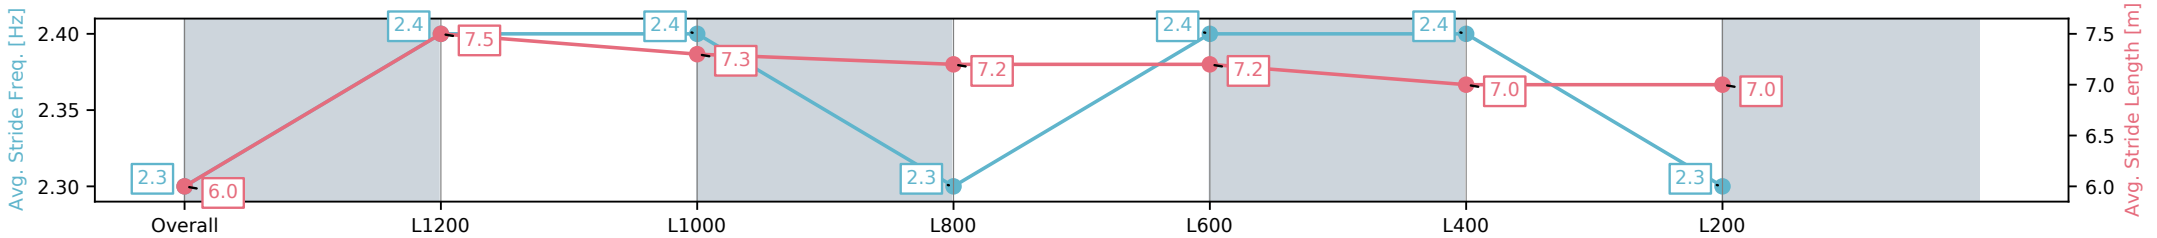

Morphettville Parks-Professional-2025-05-17

Race 5: Dominant Handicap - 1400m

17 May 2025 - 1:58PM

Track Rating: Good 4, Weather: Overcast, Rail Position: +5m Entire; Sectional 606m

Section	Overall	L1200	L1000	L800	L600	L400	L200
Section Times	1:25.12[3] (0:14.02)	1:11.10[3] (0:10.99)	1:00.11[2] (0:11.85)	0:48.26[2] (0:12.05)	0:36.21[2] (0:11.83)	0:24.38[2] (0:11.95)	0:12.43[3] (0:12.43)
Average Speed [km/h]	51.4	65.6	61.7	60.1	61.7	60.6	57.9
Top Speed [km/h]	66.3	67.3	64.1	61.8	62.5	62.5	60.7
Avg. Dist. to Rail [m]	8.6	6.1	2.7	2.2	2.6	2.8	2.9
Avg. Stride Freq. [Hz]	2.3	2.4	2.4	2.3	2.4	2.4	2.3
Avg. Stride Length [m]	6.0	7.5	7.3	7.2	7.2	7.0	7.0