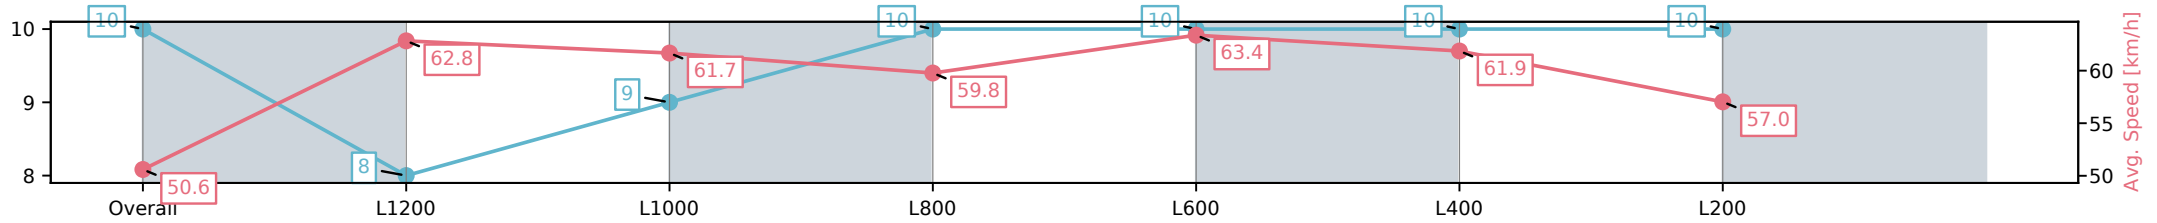

Morphettville Parks-Professional-2025-05-17

Race 5: Dominant Handicap - 1400m

17 May 2025 - 1:58PM

Track Rating: Good 4, Weather: Overcast, Rail Position: +5m Entire; Sectional 606m

Section	Overall	L1200	L1000	L800	L600	L400	L200
Section Times	1:25.90[10] (0:14.24)	1:11.66[8] (0:11.47)	1:00.19[9] (0:12.00)	0:48.19[10] (0:12.16)	0:36.03[10] (0:11.60)	0:24.43[10] (0:11.80)	0:12.63[10] (0:12.63)
Average Speed [km/h]	50.6	62.8	61.7	59.8	63.4	61.9	57.0
Top Speed [km/h]	61.5	64.2	62.3	61.7	64.4	63.5	60.9
Avg. Dist. to Rail [m]	10.4	5.1	4.8	3.8	4.3	7.0	10.2
Avg. Stride Freq. [Hz]	2.2	2.3	2.3	2.2	2.3	2.3	2.3
Avg. Stride Length [m]	6.1	7.1	7.3	7.1	7.4	7.4	7.1