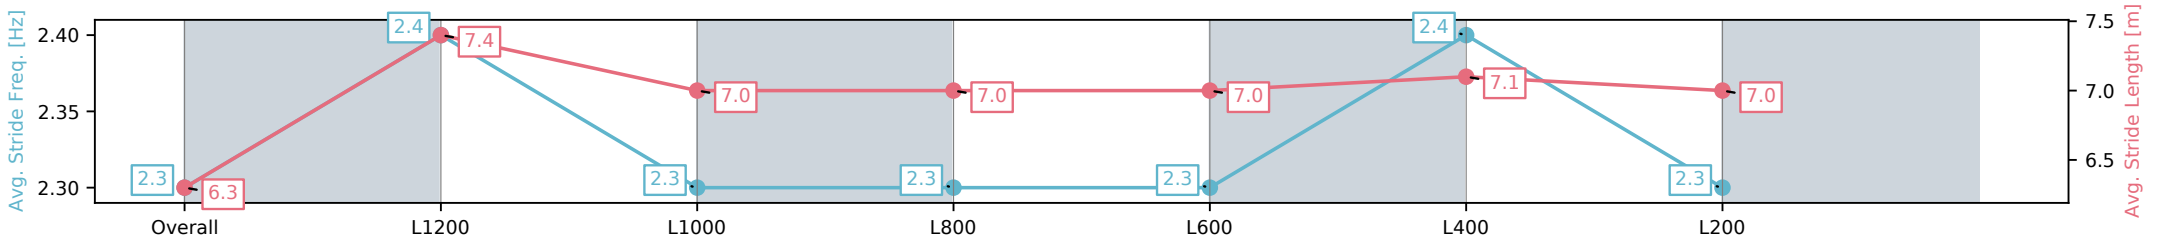

Horse/Jockey Name	SYNCHRO/Ben Price
Finish Rank	1
Fastest Section Time (Section)	0:11.09 (L1200)
Top Speed [km/h] (Section)	68.3 (Overall)
Race State	Finished

Morphettville Parks-Professional-2025-05-17

Race 5: Dominant Handicap - 1400m

17 May 2025 - 1:58PM

Track Rating: Good 4, Weather: Overcast, Rail Position: +5m Entire; Sectional 606m

Section	Overall	L1200	L1000	L800	L600	L400	L200
Section Times	1:24.53[1] (0:13.82)	1:10.71[1] (0:11.09)	0:59.62[1] (0:11.83)	0:47.79[1] (0:12.05)	0:35.74[1] (0:11.91)	0:23.83[1] (0:11.55)	0:12.28[1] (0:12.28)
Average Speed [km/h]	52.1	65.0	61.5	60.0	61.0	62.6	58.6
Top Speed [km/h]	65.3	68.3	64.4	60.4	62.3	63.0	62.2
Avg. Dist. to Rail [m]	8.8	2.6	2.1	1.6	1.6	1.7	3.2
Avg. Stride Freq. [Hz]	2.3	2.4	2.3	2.3	2.3	2.4	2.3
Avg. Stride Length [m]	6.3	7.4	7.0	7.0	7.0	7.1	7.0

[ ] Ranking at each section and finish
-:-:- No data available at this section
NA No data available