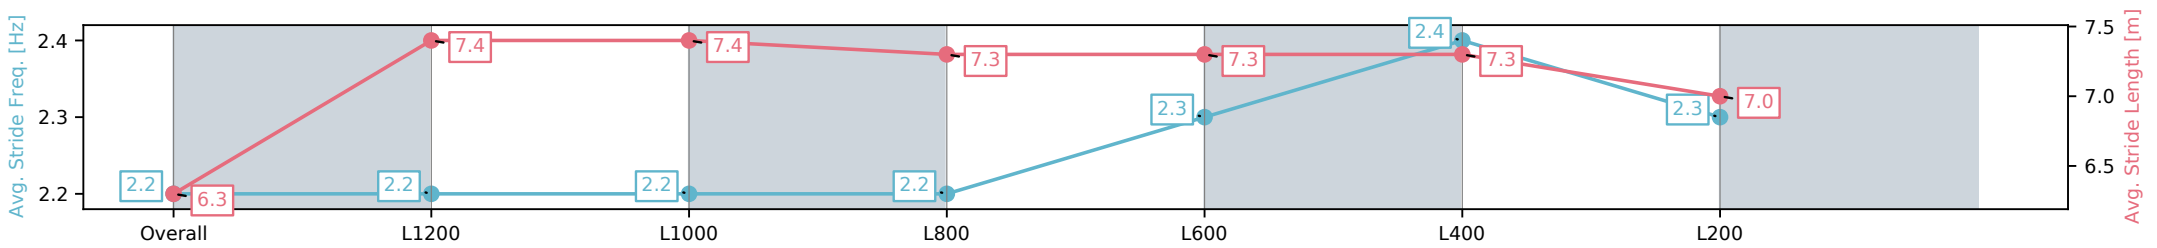

Morphettville Parks-Professional-2025-05-17

Race 5: Dominant Handicap - 1400m

17 May 2025 - 1:58PM

Track Rating: Good 4, Weather: Overcast, Rail Position: +5m Entire; Sectional 606m

Section	Overall	L1200	L1000	L800	L600	L400	L200
Section Times	1:25.42[6] (0:14.19)	1:11.23[6] (0:11.45)	0:59.78[7] (0:11.91)	0:47.87[9] (0:12.16)	0:35.71[9] (0:11.60)	0:24.11[9] (0:11.62)	0:12.49[7] (0:12.49)
Average Speed [km/h]	50.8	62.9	61.8	59.7	63.6	62.9	57.7
Top Speed [km/h]	63.6	64.2	62.2	60.9	64.9	64.6	61.5
Avg. Dist. to Rail [m]	7.6	4.1	4.2	3.8	4.5	6.5	8.1
Avg. Stride Freq. [Hz]	2.2	2.2	2.2	2.2	2.3	2.4	2.3
Avg. Stride Length [m]	6.3	7.4	7.4	7.3	7.3	7.3	7.0