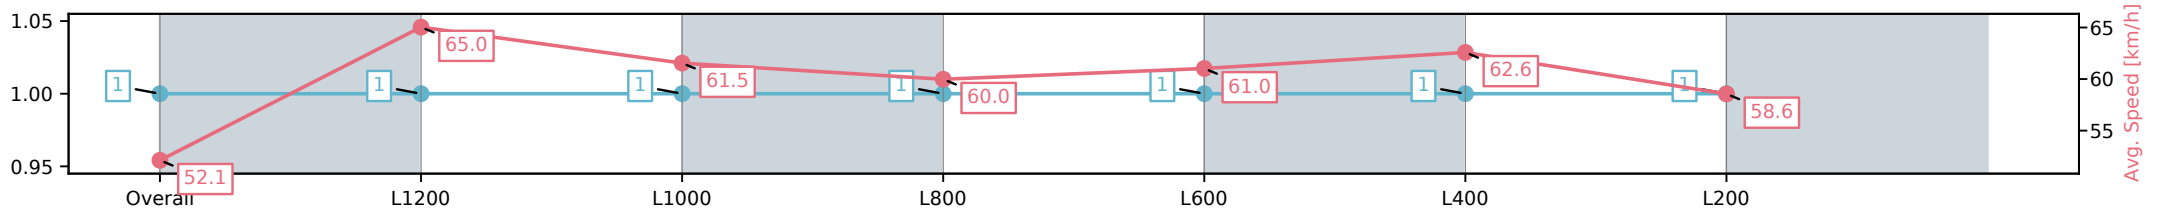

Horse/Jockey Name	SYNCHRO/Ben Price
Finish Rank	1
Fastest Section Time (Section)	0:11.09 (L1200)
Top Speed [km/h] (Section)	68.3 (Overall)
Race State	Finished

Morphettville Parks-Professional-2025-05-17

Race 5: Dominant Handicap - 1400m

17 May 2025 - 1:58PM

Track Rating: Good 4, Weather: Overcast, Rail Position: +5m Entire; Sectional 606m

Section	Overall	L1200	L1000	L800	L600	L400	L200
Section Times	1:24.53[1] (0:13.82)	1:10.71[1] (0:11.09)	0:59.62[1] (0:11.83)	0:47.79[1] (0:12.05)	0:35.74[1] (0:11.91)	0:23.83[1] (0:11.55)	0:12.28[1] (0:12.28)
Average Speed [km/h]	52.1	65.0	61.5	60.0	61.0	62.6	58.6
Top Speed [km/h]	65.3	68.3	64.4	60.4	62.3	63.0	62.2
Avg. Dist. to Rail [m]	8.8	2.6	2.1	1.6	1.6	1.7	3.2
Avg. Stride Freq. [Hz]	2.3	2.4	2.3	2.3	2.3	2.4	2.3
Avg. Stride Length [m]	6.3	7.4	7.0	7.0	7.0	7.1	7.0

[ ] Ranking at each section and finish
-:-:- No data available at this section
NA No data available