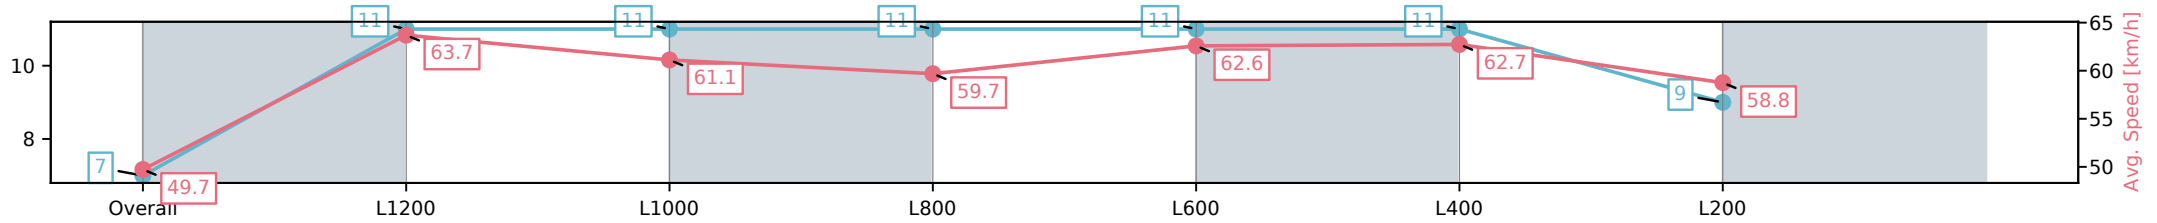

Morphettville Parks-Professional-2025-05-17

Race 5: Dominant Handicap - 1400m

17 May 2025 - 1:58PM

Track Rating: Good 4, Weather: Overcast, Rail Position: +5m Entire; Sectional 606m

Section	Overall	L1200	L1000	L800	L600	L400	L200
Section Times	1:25.44[7] (0:14.48)	1:10.96[11] (0:11.32)	0:59.64[11] (0:11.94)	0:47.70[11] (0:12.14)	0:35.56[11] (0:11.74)	0:23.82[11] (0:11.57)	0:12.24[9] (0:12.24)
Average Speed [km/h]	49.7	63.7	61.1	59.7	62.6	62.7	58.8
Top Speed [km/h]	62.8	65.0	62.2	62.2	64.0	64.4	62.2
Avg. Dist. to Rail [m]	5.4	2.7	2.5	2.6	3.4	3.3	4.2
Avg. Stride Freq. [Hz]	2.2	2.4	2.3	2.2	2.4	2.4	2.3
Avg. Stride Length [m]	6.3	7.5	7.4	7.2	7.3	7.2	7.2