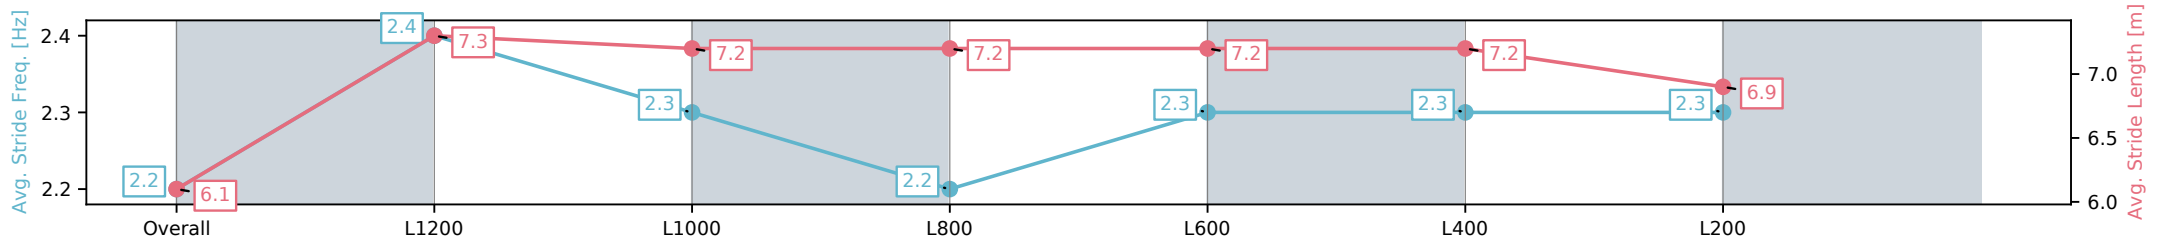

Morphettville Parks-Professional-2025-05-17

Race 5: Dominant Handicap - 1400m

17 May 2025 - 1:58PM

Track Rating: Good 4, Weather: Overcast, Rail Position: +5m Entire; Sectional 606m

Section	Overall	L1200	L1000	L800	L600	L400	L200
Section Times	1:25.24[4] (0:14.42)	1:10.82[10] (0:11.31)	0:59.51[10] (0:11.81)	0:47.70[8] (0:12.13)	0:35.57[8] (0:11.57)	0:23.99[8] (0:11.73)	0:12.26[8] (0:12.26)
Average Speed [km/h]	50.4	63.7	61.6	59.8	62.9	62.0	58.7
Top Speed [km/h]	64.2	65.1	62.6	60.6	63.7	62.9	61.5
Avg. Dist. to Rail [m]	6.2	2.0	2.2	1.8	2.5	4.4	7.0
Avg. Stride Freq. [Hz]	2.2	2.4	2.3	2.2	2.3	2.3	2.3
Avg. Stride Length [m]	6.1	7.3	7.2	7.2	7.2	7.2	6.9