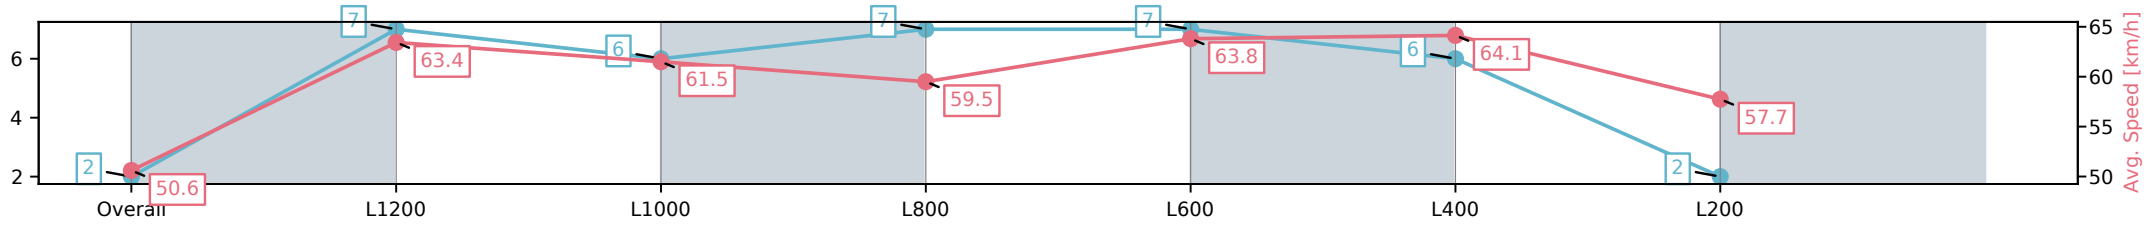

Morphettville Parks-Professional-2025-05-17

Race 5: Dominant Handicap - 1400m

17 May 2025 - 1:58PM

Track Rating: Good 4, Weather: Overcast, Rail Position: +5m Entire; Sectional 606m

Section	Overall	L1200	L1000	L800	L600	L400	L200
Section Times	1:24.93[2] (0:14.24)	1:10.69[7] (0:11.36)	0:59.33[6] (0:11.86)	0:47.47[7] (0:12.17)	0:35.30[7] (0:11.48)	0:23.82[6] (0:11.38)	0:12.44[2] (0:12.44)
Average Speed [km/h]	50.6	63.4	61.5	59.5	63.8	64.1	57.7
Top Speed [km/h]	63.3	64.6	62.5	61.4	65.3	65.5	62.4
Avg. Dist. to Rail [m]	3.5	2.8	2.6	2.1	3.3	5.7	5.8
Avg. Stride Freq. [Hz]	2.3	2.3	2.3	2.2	2.3	2.4	2.3
Avg. Stride Length [m]	6.2	7.5	7.6	7.4	7.7	7.4	7.1