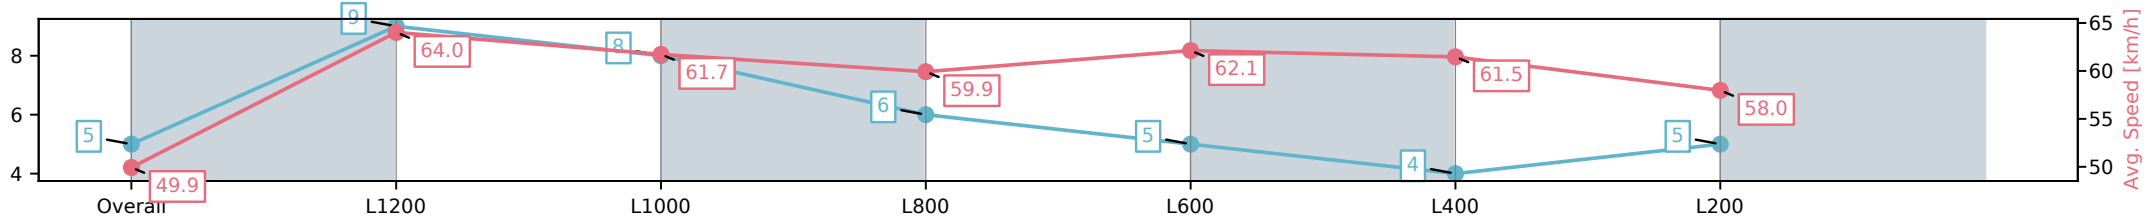

Morphettville Parks-Professional-2025-05-17

Race 5: Dominant Handicap - 1400m

17 May 2025 - 1:58PM

Track Rating: Good 4, Weather: Overcast, Rail Position: +5m Entire; Sectional 606m

Section	Overall	L1200	L1000	L800	L600	L400	L200
Section Times	1:25.27[5] (0:14.41)	1:10.86[9] (0:11.25)	0:59.61[8] (0:11.70)	0:47.91[6] (0:12.01)	0:35.90[5] (0:11.67)	0:24.23[4] (0:11.79)	0:12.44[5] (0:12.44)
Average Speed [km/h]	49.9	64.0	61.7	59.9	62.1	61.5	58.0
Top Speed [km/h]	63.5	65.4	62.6	61.0	62.6	62.5	59.9
Avg. Dist. to Rail [m]	1.6	1.3	0.7	0.3	1.2	4.5	5.6
Avg. Stride Freq. [Hz]	2.1	2.2	2.1	2.1	2.1	2.2	2.1
Avg. Stride Length [m]	6.5	8.0	7.9	7.9	7.8	7.8	7.6