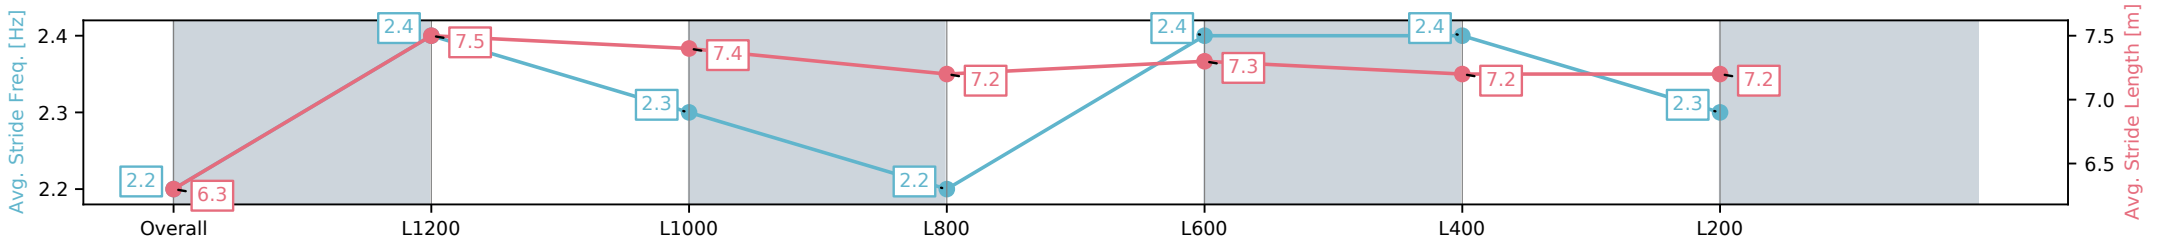

Morphettville Parks-Professional-2025-05-17

Race 5: Dominant Handicap - 1400m

17 May 2025 - 1:58PM

Track Rating: Good 4, Weather: Overcast, Rail Position: +5m Entire; Sectional 606m

Section	Overall	L1200	L1000	L800	L600	L400	L200
Section Times	1:25.44[7] (0:14.48)	1:10.96[11] (0:11.32)	0:59.64[11] (0:11.94)	0:47.70[11] (0:12.14)	0:35.56[11] (0:11.74)	0:23.82[11] (0:11.57)	0:12.24[9] (0:12.24)
Average Speed [km/h]	49.7	63.7	61.1	59.7	62.6	62.7	58.8
Top Speed [km/h]	62.8	65.0	62.2	62.2	64.0	64.4	62.2
Avg. Dist. to Rail [m]	5.4	2.7	2.5	2.6	3.4	3.3	4.2
Avg. Stride Freq. [Hz]	2.2	2.4	2.3	2.2	2.4	2.4	2.3
Avg. Stride Length [m]	6.3	7.5	7.4	7.2	7.3	7.2	7.2