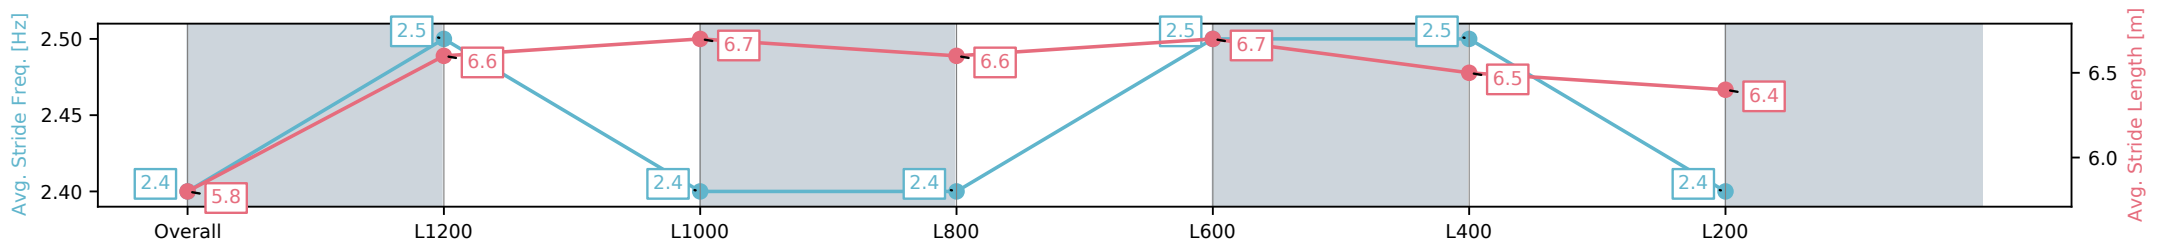

Morphettville Parks-Professional-2025-05-17

Race 5: Dominant Handicap - 1400m

17 May 2025 - 1:58PM

Track Rating: Good 4, Weather: Overcast, Rail Position: +5m Entire; Sectional 606m

Section	Overall	L1200	L1000	L800	L600	L400	L200
Section Times	1:25.59[9] (0:13.93)	1:11.66[2] (0:11.26)	1:00.40[3] (0:11.86)	0:48.54[3] (0:12.08)	0:36.46[3] (0:11.83)	0:24.63[3] (0:11.81)	0:12.82[4] (0:12.82)
Average Speed [km/h]	51.5	64.2	61.5	59.7	61.4	61.2	56.2
Top Speed [km/h]	65.5	65.5	62.9	60.6	61.8	61.9	58.8
Avg. Dist. to Rail [m]	5.0	2.5	2.1	1.6	1.6	1.9	2.0
Avg. Stride Freq. [Hz]	2.4	2.5	2.4	2.4	2.5	2.5	2.4
Avg. Stride Length [m]	5.8	6.6	6.7	6.6	6.7	6.5	6.4