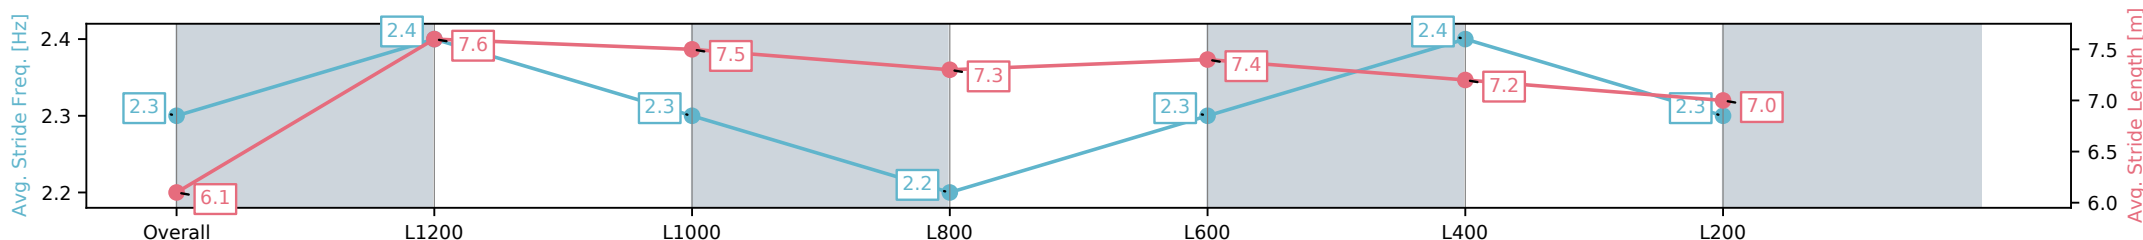

Morphettville Parks-Professional-2025-05-17

Race 5: Dominant Handicap - 1400m

17 May 2025 - 1:58PM

Track Rating: Good 4, Weather: Overcast, Rail Position: +5m Entire; Sectional 606m

Section	Overall	L1200	L1000	L800	L600	L400	L200
Section Times	1:25.45[8] (0:14.11)	1:11.34[5] (0:11.18)	1:00.16[4] (0:11.83)	0:48.33[4] (0:12.19)	0:36.14[4] (0:11.77)	0:24.37[5] (0:11.84)	0:12.53[6] (0:12.53)
Average Speed [km/h]	51.1	64.4	61.6	59.3	61.9	61.4	57.5
Top Speed [km/h]	64.2	66.4	62.6	60.5	62.7	62.9	60.6
Avg. Dist. to Rail [m]	5.6	3.6	2.0	1.5	2.4	4.9	6.8
Avg. Stride Freq. [Hz]	2.3	2.4	2.3	2.2	2.3	2.4	2.3
Avg. Stride Length [m]	6.1	7.6	7.5	7.3	7.4	7.2	7.0