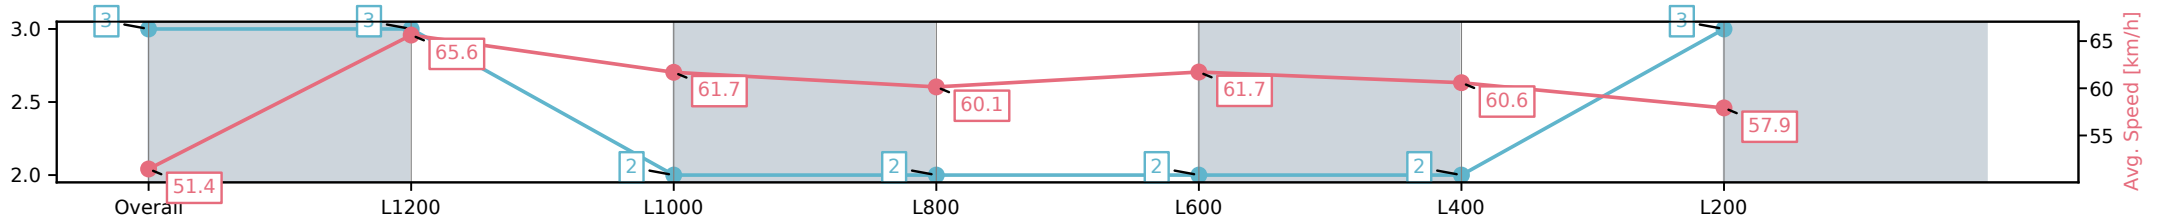

Morphettville Parks-Professional-2025-05-17

Race 5: Dominant Handicap - 1400m

17 May 2025 - 1:58PM

Track Rating: Good 4, Weather: Overcast, Rail Position: +5m Entire; Sectional 606m

Section	Overall	L1200	L1000	L800	L600	L400	L200
Section Times	1:25.12[3] (0:14.02)	1:11.10[3] (0:10.99)	1:00.11[2] (0:11.85)	0:48.26[2] (0:12.05)	0:36.21[2] (0:11.83)	0:24.38[2] (0:11.95)	0:12.43[3] (0:12.43)
Average Speed [km/h]	51.4	65.6	61.7	60.1	61.7	60.6	57.9
Top Speed [km/h]	66.3	67.3	64.1	61.8	62.5	62.5	60.7
Avg. Dist. to Rail [m]	8.6	6.1	2.7	2.2	2.6	2.8	2.9
Avg. Stride Freq. [Hz]	2.3	2.4	2.4	2.3	2.4	2.4	2.3
Avg. Stride Length [m]	6.0	7.5	7.3	7.2	7.2	7.0	7.0