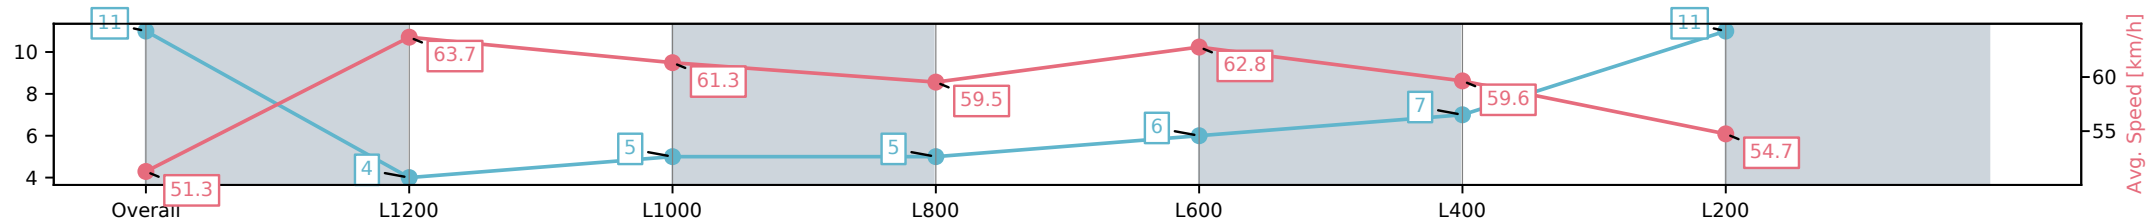

Morphettville Parks-Professional-2025-05-17

Race 5: Dominant Handicap - 1400m

17 May 2025 - 1:58PM

Track Rating: Good 4, Weather: Overcast, Rail Position: +5m Entire; Sectional 606m

Section	Overall	L1200	L1000	L800	L600	L400	L200
Section Times	1:26.57[11] (0:14.10)	1:12.47[4] (0:11.33)	1:01.14[5] (0:11.92)	0:49.22[5] (0:12.17)	0:37.05[6] (0:11.69)	0:25.36[7] (0:12.22)	0:13.14[11] (0:13.14)
Average Speed [km/h]	51.3	63.7	61.3	59.5	62.8	59.6	54.7
Top Speed [km/h]	62.9	64.7	62.5	61.6	64.2	61.5	58.1
Avg. Dist. to Rail [m]	5.2	3.5	3.2	2.6	3.4	5.8	8.6
Avg. Stride Freq. [Hz]	2.2	2.3	2.3	2.2	2.3	2.3	2.2
Avg. Stride Length [m]	6.2	7.6	7.6	7.5	7.4	7.1	7.0