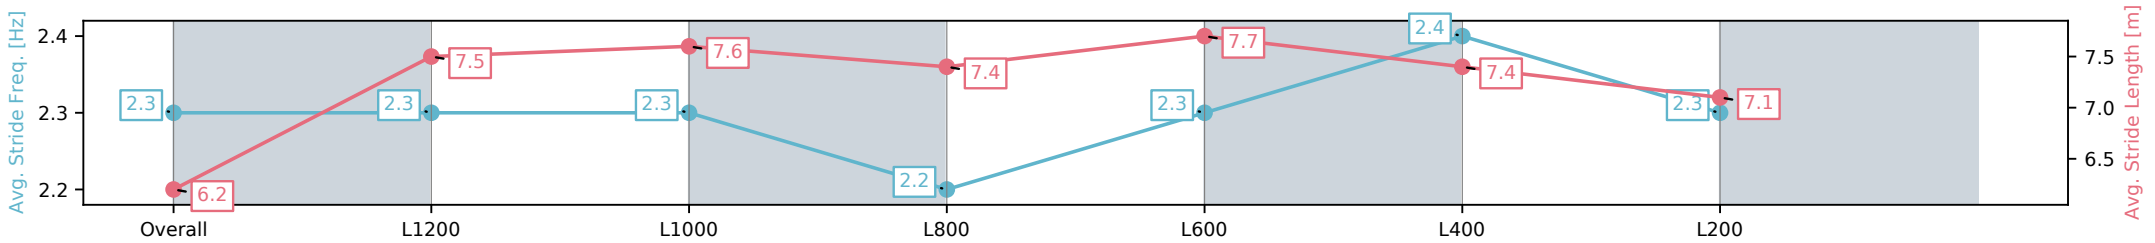

Morphettville Parks-Professional-2025-05-17

Race 5: Dominant Handicap - 1400m

17 May 2025 - 1:58PM

Track Rating: Good 4, Weather: Overcast, Rail Position: +5m Entire; Sectional 606m

Section	Overall	L1200	L1000	L800	L600	L400	L200
Section Times	1:24.93[2] (0:14.24)	1:10.69[7] (0:11.36)	0:59.33[6] (0:11.86)	0:47.47[7] (0:12.17)	0:35.30[7] (0:11.48)	0:23.82[6] (0:11.38)	0:12.44[2] (0:12.44)
Average Speed [km/h]	50.6	63.4	61.5	59.5	63.8	64.1	57.7
Top Speed [km/h]	63.3	64.6	62.5	61.4	65.3	65.5	62.4
Avg. Dist. to Rail [m]	3.5	2.8	2.6	2.1	3.3	5.7	5.8
Avg. Stride Freq. [Hz]	2.3	2.3	2.3	2.2	2.3	2.4	2.3
Avg. Stride Length [m]	6.2	7.5	7.6	7.4	7.7	7.4	7.1