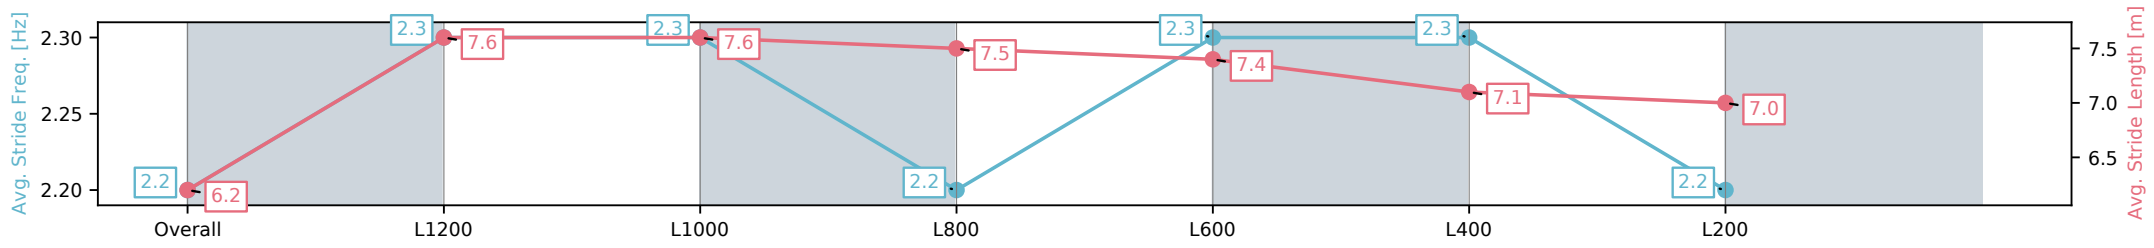

Morphettville Parks-Professional-2025-05-17

Race 5: Dominant Handicap - 1400m

17 May 2025 - 1:58PM

Track Rating: Good 4, Weather: Overcast, Rail Position: +5m Entire; Sectional 606m

Section	Overall	L1200	L1000	L800	L600	L400	L200
Section Times	1:26.57[11] (0:14.10)	1:12.47[4] (0:11.33)	1:01.14[5] (0:11.92)	0:49.22[5] (0:12.17)	0:37.05[6] (0:11.69)	0:25.36[7] (0:12.22)	0:13.14[11] (0:13.14)
Average Speed [km/h]	51.3	63.7	61.3	59.5	62.8	59.6	54.7
Top Speed [km/h]	62.9	64.7	62.5	61.6	64.2	61.5	58.1
Avg. Dist. to Rail [m]	5.2	3.5	3.2	2.6	3.4	5.8	8.6
Avg. Stride Freq. [Hz]	2.2	2.3	2.3	2.2	2.3	2.3	2.2
Avg. Stride Length [m]	6.2	7.6	7.6	7.5	7.4	7.1	7.0