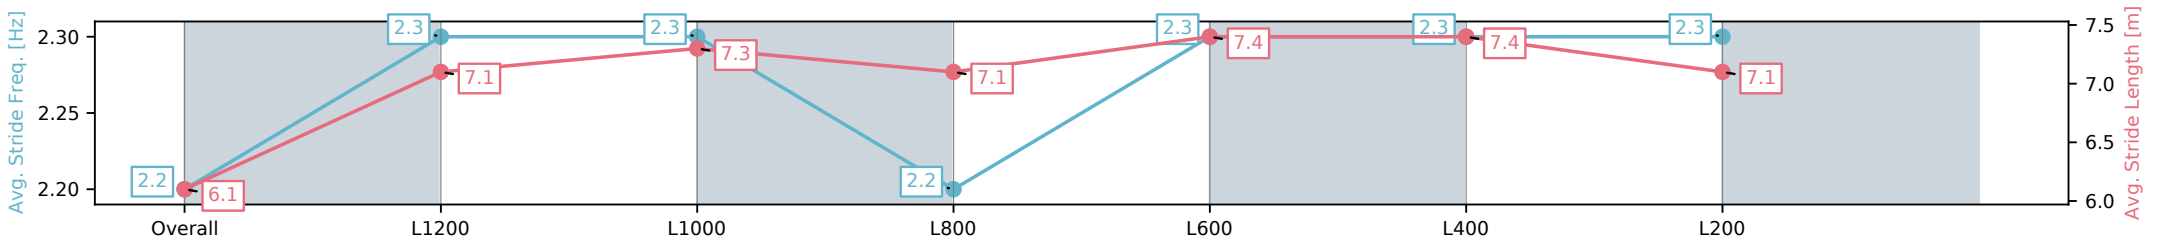

Morphettville Parks-Professional-2025-05-17

Race 5: Dominant Handicap - 1400m

17 May 2025 - 1:58PM

Track Rating: Good 4, Weather: Overcast, Rail Position: +5m Entire; Sectional 606m

Section	Overall	L1200	L1000	L800	L600	L400	L200
Section Times	1:25.90[10] (0:14.24)	1:11.66[8] (0:11.47)	1:00.19[9] (0:12.00)	0:48.19[10] (0:12.16)	0:36.03[10] (0:11.60)	0:24.43[10] (0:11.80)	0:12.63[10] (0:12.63)
Average Speed [km/h]	50.6	62.8	61.7	59.8	63.4	61.9	57.0
Top Speed [km/h]	61.5	64.2	62.3	61.7	64.4	63.5	60.9
Avg. Dist. to Rail [m]	10.4	5.1	4.8	3.8	4.3	7.0	10.2
Avg. Stride Freq. [Hz]	2.2	2.3	2.3	2.2	2.3	2.3	2.3
Avg. Stride Length [m]	6.1	7.1	7.3	7.1	7.4	7.4	7.1