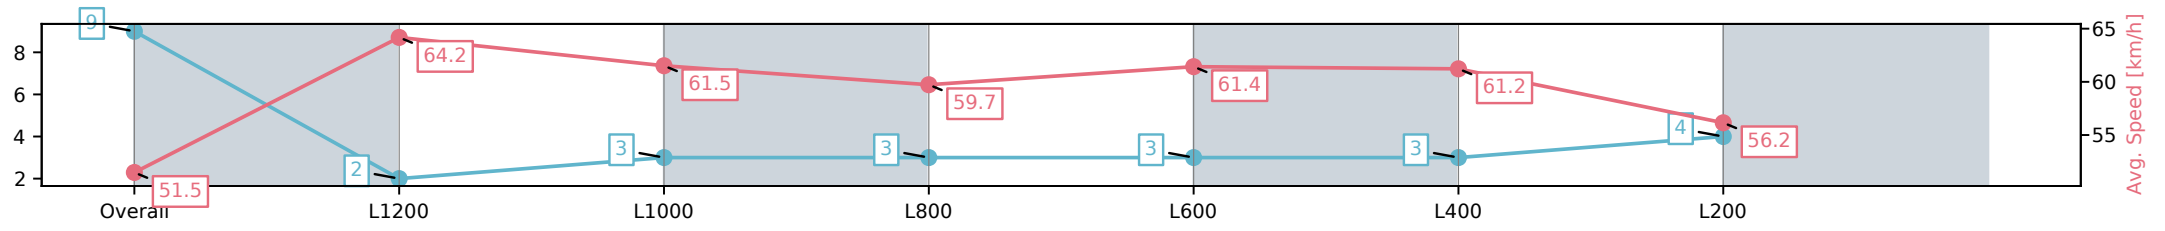

Morphettville Parks-Professional-2025-05-17

Race 5: Dominant Handicap - 1400m

17 May 2025 - 1:58PM

Track Rating: Good 4, Weather: Overcast, Rail Position: +5m Entire; Sectional 606m

Section	Overall	L1200	L1000	L800	L600	L400	L200
Section Times	1:25.59[9] (0:13.93)	1:11.66[2] (0:11.26)	1:00.40[3] (0:11.86)	0:48.54[3] (0:12.08)	0:36.46[3] (0:11.83)	0:24.63[3] (0:11.81)	0:12.82[4] (0:12.82)
Average Speed [km/h]	51.5	64.2	61.5	59.7	61.4	61.2	56.2
Top Speed [km/h]	65.5	65.5	62.9	60.6	61.8	61.9	58.8
Avg. Dist. to Rail [m]	5.0	2.5	2.1	1.6	1.6	1.9	2.0
Avg. Stride Freq. [Hz]	2.4	2.5	2.4	2.4	2.5	2.5	2.4
Avg. Stride Length [m]	5.8	6.6	6.7	6.6	6.7	6.5	6.4