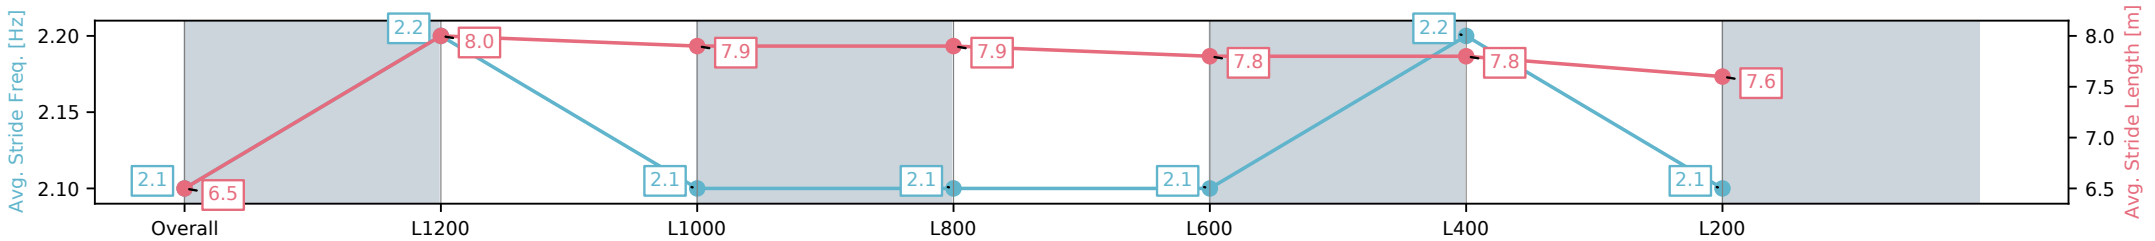

Morphettville Parks-Professional-2025-05-17

Race 5: Dominant Handicap - 1400m

17 May 2025 - 1:58PM

Track Rating: Good 4, Weather: Overcast, Rail Position: +5m Entire; Sectional 606m

Section	Overall	L1200	L1000	L800	L600	L400	L200
Section Times	1:25.27[5] (0:14.41)	1:10.86[9] (0:11.25)	0:59.61[8] (0:11.70)	0:47.91[6] (0:12.01)	0:35.90[5] (0:11.67)	0:24.23[4] (0:11.79)	0:12.44[5] (0:12.44)
Average Speed [km/h]	49.9	64.0	61.7	59.9	62.1	61.5	58.0
Top Speed [km/h]	63.5	65.4	62.6	61.0	62.6	62.5	59.9
Avg. Dist. to Rail [m]	1.6	1.3	0.7	0.3	1.2	4.5	5.6
Avg. Stride Freq. [Hz]	2.1	2.2	2.1	2.1	2.1	2.2	2.1
Avg. Stride Length [m]	6.5	8.0	7.9	7.9	7.8	7.8	7.6