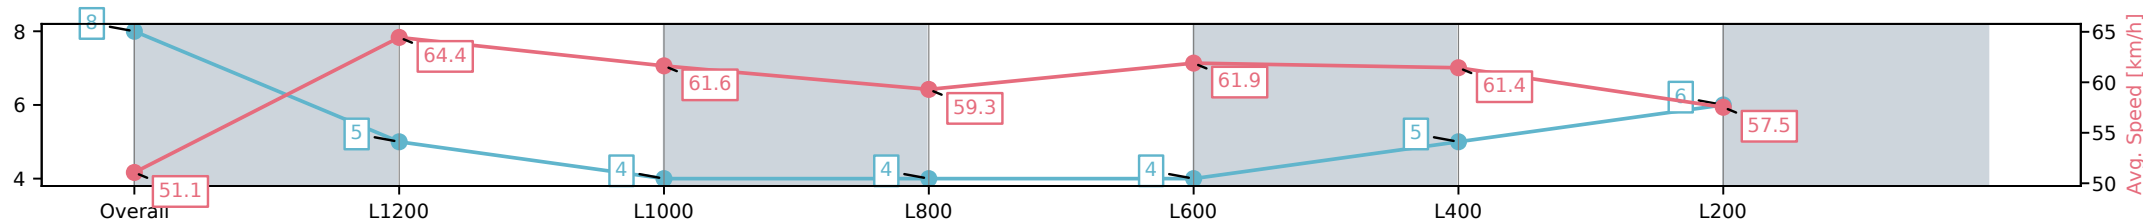

Morphettville Parks-Professional-2025-05-17

Race 5: Dominant Handicap - 1400m

17 May 2025 - 1:58PM

Track Rating: Good 4, Weather: Overcast, Rail Position: +5m Entire; Sectional 606m

Section	Overall	L1200	L1000	L800	L600	L400	L200
Section Times	1:25.45[8] (0:14.11)	1:11.34[5] (0:11.18)	1:00.16[4] (0:11.83)	0:48.33[4] (0:12.19)	0:36.14[4] (0:11.77)	0:24.37[5] (0:11.84)	0:12.53[6] (0:12.53)
Average Speed [km/h]	51.1	64.4	61.6	59.3	61.9	61.4	57.5
Top Speed [km/h]	64.2	66.4	62.6	60.5	62.7	62.9	60.6
Avg. Dist. to Rail [m]	5.6	3.6	2.0	1.5	2.4	4.9	6.8
Avg. Stride Freq. [Hz]	2.3	2.4	2.3	2.2	2.3	2.4	2.3
Avg. Stride Length [m]	6.1	7.6	7.5	7.3	7.4	7.2	7.0