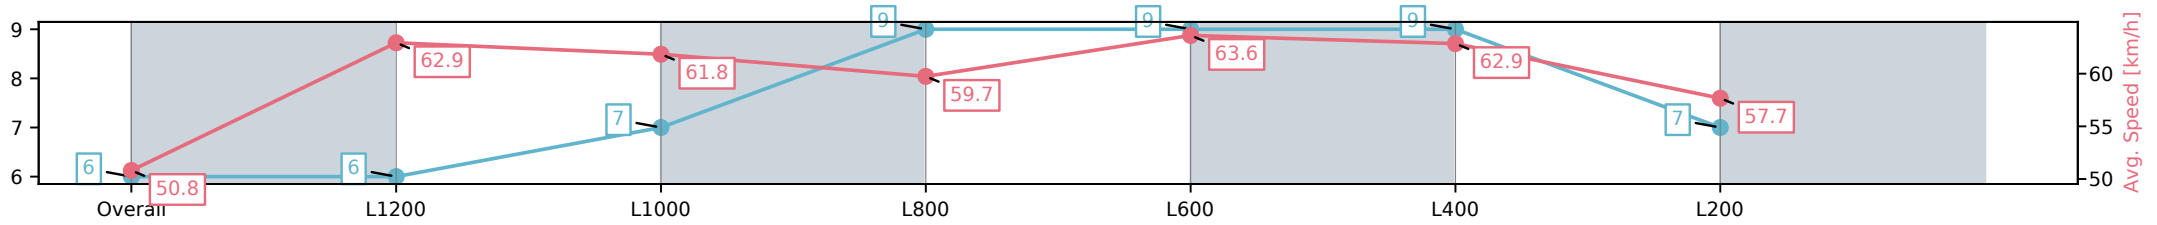

Morphettville Parks-Professional-2025-05-17

Race 5: Dominant Handicap - 1400m

17 May 2025 - 1:58PM

Track Rating: Good 4, Weather: Overcast, Rail Position: +5m Entire; Sectional 606m

Section	Overall	L1200	L1000	L800	L600	L400	L200
Section Times	1:25.42[6] (0:14.19)	1:11.23[6] (0:11.45)	0:59.78[7] (0:11.91)	0:47.87[9] (0:12.16)	0:35.71[9] (0:11.60)	0:24.11[9] (0:11.62)	0:12.49[7] (0:12.49)
Average Speed [km/h]	50.8	62.9	61.8	59.7	63.6	62.9	57.7
Top Speed [km/h]	63.6	64.2	62.2	60.9	64.9	64.6	61.5
Avg. Dist. to Rail [m]	7.6	4.1	4.2	3.8	4.5	6.5	8.1
Avg. Stride Freq. [Hz]	2.2	2.2	2.2	2.2	2.3	2.4	2.3
Avg. Stride Length [m]	6.3	7.4	7.4	7.3	7.3	7.3	7.0