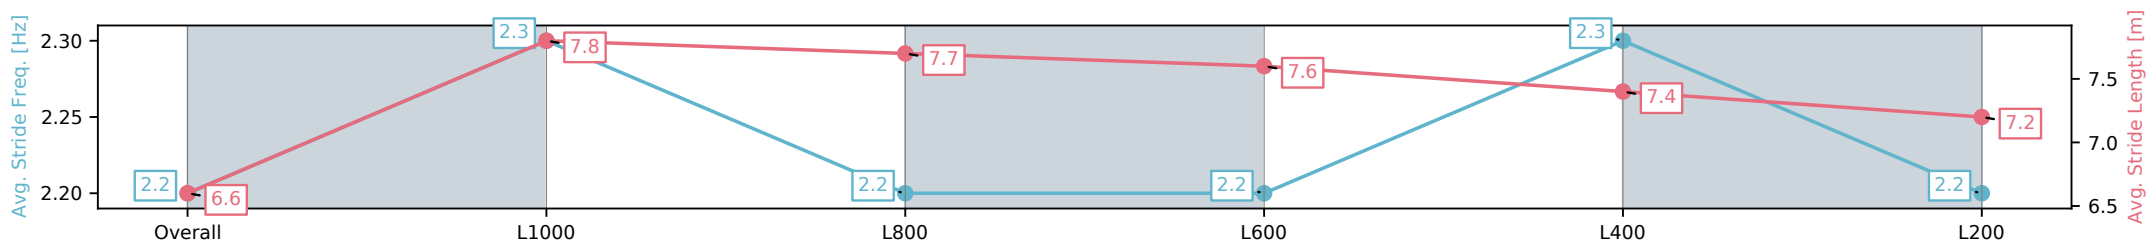

26 April 2025 - 12:37PM

Track Rating: Good 4, Weather: Overcast, Rail Position: True

Section	Overall	L1000	L800	L600	L400	L200
Section Times	1:10.19[1] (0:13.46)	0:56.73[1] (0:10.60)	0:46.13[1] (0:11.15)	0:34.98[1] (0:11.55)	0:23.43[1] (0:11.39)	0:12.04[1] (0:12.04)
Average Speed [km/h]	53.7	67.8	64.7	62.3	63.3	59.8
Top Speed [km/h]	68.8	68.6	66.7	63.0	64.2	63.5
Avg. Dist. to Rail [m]	3.3	2.1	1.1	0.3	2.0	4.0
Avg. Stride Freq. [Hz]	2.2	2.3	2.2	2.2	2.3	2.2
Avg. Stride Length [m]	6.6	7.8	7.7	7.6	7.4	7.2