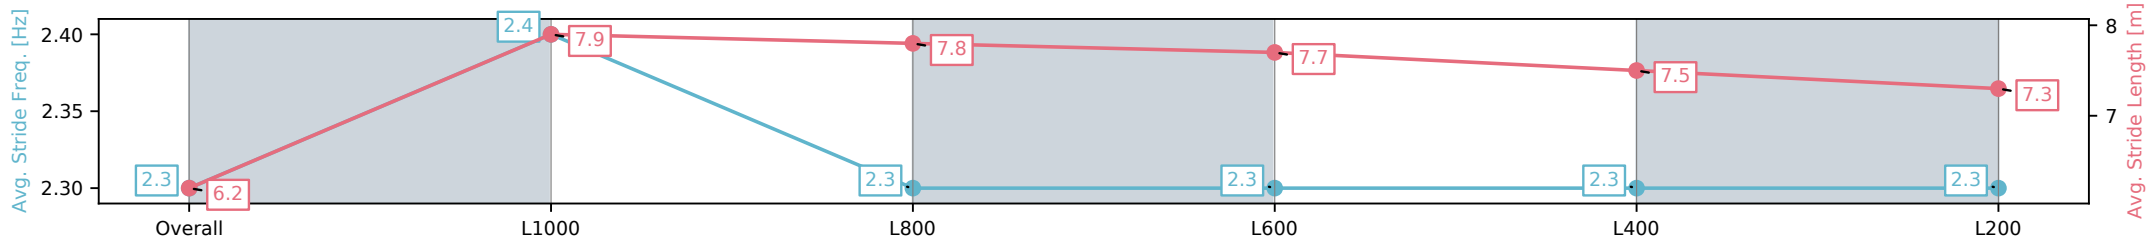

Horse/Jockey Name	STEEL TRAP/Jamie Melham
Finish Rank	2
Fastest Section Time (Section)	0:10.71 (L1000)
Top Speed [km/h] (Section)	69.1 (Overall)
Race State	Finished

Morphettville SA - Professional
Race 2: Sportsbet Breeders' Stakes - 1200m

26 April 2025 - 12:37PM

Track Rating: Good 4, Weather: Overcast, Rail Position: True

Section	Overall	L1000	L800	L600	L400	L200
Section Times	1:10.63[2] (0:13.52)	0:57.11[2] (0:10.71)	0:46.40[2] (0:11.11)	0:35.29[2] (0:11.59)	0:23.70[2] (0:11.54)	0:12.16[2] (0:12.16)
Average Speed [km/h]	53.3	67.3	65.3	62.5	62.5	59.2
Top Speed [km/h]	69.1	69.1	66.8	63.7	63.4	61.5
Avg. Dist. to Rail [m]	5.4	2.3	2.0	1.0	3.1	5.5
Avg. Stride Freq. [Hz]	2.3	2.4	2.3	2.3	2.3	2.3
Avg. Stride Length [m]	6.2	7.9	7.8	7.7	7.5	7.3

[ ] Ranking at each section and finish
-:-:- No data available at this section
NA No data available