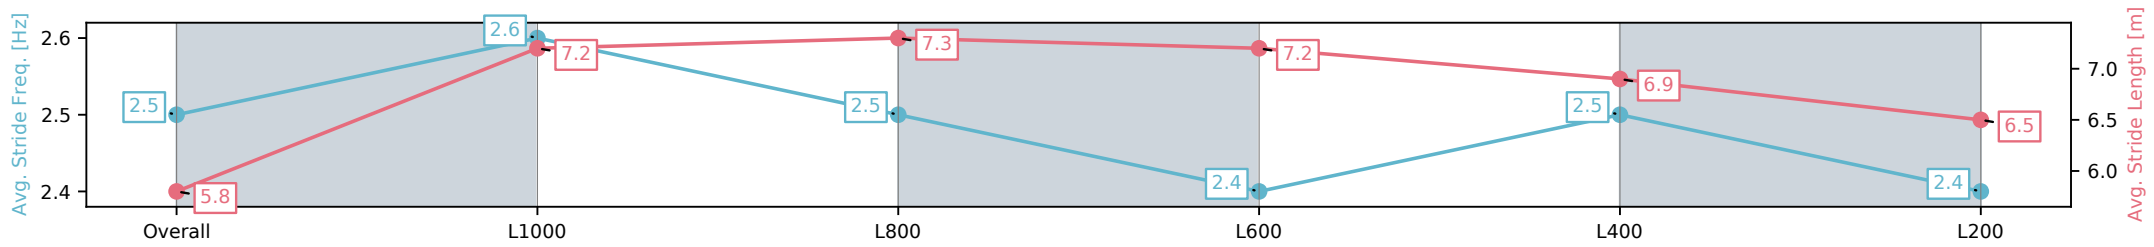

Horse/Jockey Name	FROTHY MACAW/Jacob Opperman
Finish Rank	5
Fastest Section Time (Section)	0:10.78 (L1000)
Top Speed [km/h] (Section)	68.6 (Overall)
Race State	Finished

Morphettville SA - Professional
Race 2: Sportsbet Breeders' Stakes - 1200m

26 April 2025 - 12:37PM

Track Rating: Good 4, Weather: Overcast, Rail Position: True

Section	Overall	L1000	L800	L600	L400	L200
Section Times	1:11.38[5] (0:13.77)	0:57.61[6] (0:10.78)	0:46.83[6] (0:11.11)	0:35.72[6] (0:11.65)	0:24.07[7] (0:11.37)	0:12.70[3] (0:12.70)
Average Speed [km/h]	52.4	66.6	65.4	62.4	63.4	56.7
Top Speed [km/h]	68.6	68.6	67.2	63.7	65.4	61.3
Avg. Dist. to Rail [m]	1.7	1.7	2.2	1.8	2.3	5.0
Avg. Stride Freq. [Hz]	2.5	2.6	2.5	2.4	2.5	2.4
Avg. Stride Length [m]	5.8	7.2	7.3	7.2	6.9	6.5

[ ] Ranking at each section and finish
-:-:- No data available at this section
NA No data available