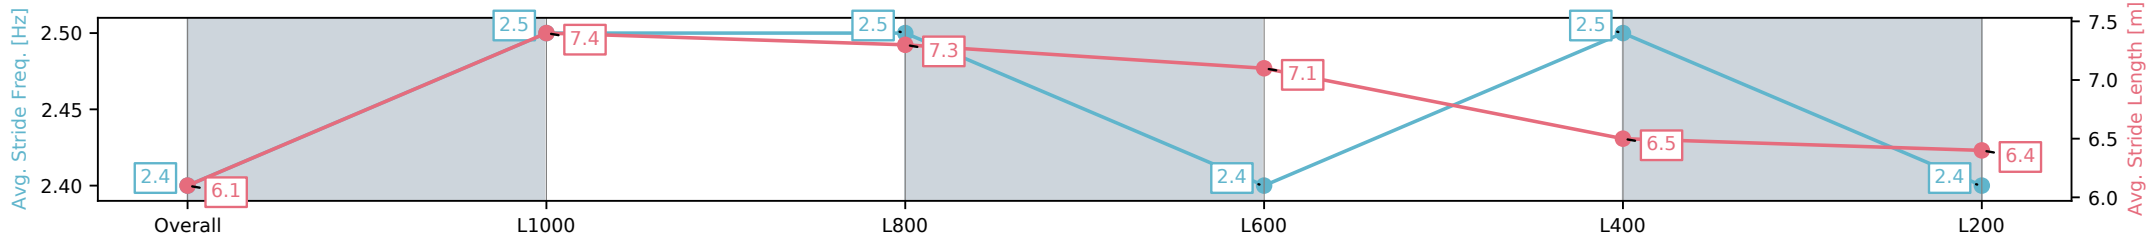

[] Ranking at each section and finish
 -:-:- No data available at this section
 NA No data available

Horse/Jockey Name	BOA VISTA/Ben Melham
Finish Rank	7
Fastest Section Time (Section)	0:10.74 (L1000)
Top Speed [km/h] (Section)	67.6 (Overall)
Race State	Finished

Morphettville SA - Professional
 Race 2: Sportsbet Breeders' Stakes - 1200m

26 April 2025 - 12:37PM

Track Rating: Good 4, Weather: Overcast, Rail Position: True

Section	Overall	L1000	L800	L600	L400	L200
Section Times	1:11.75[7] (0:13.69)	0:58.06[3] (0:10.74)	0:47.32[4] (0:11.06)	0:36.26[4] (0:11.56)	0:24.69[3] (0:11.90)	0:12.79[7] (0:12.79)
Average Speed [km/h]	52.6	66.9	65.3	62.5	60.9	56.1
Top Speed [km/h]	66.3	67.6	67.1	63.5	63.0	59.4
Avg. Dist. to Rail [m]	0.9	0.4	0.5	0.8	5.3	7.3
Avg. Stride Freq. [Hz]	2.4	2.5	2.5	2.4	2.5	2.4
Avg. Stride Length [m]	6.1	7.4	7.3	7.1	6.5	6.4