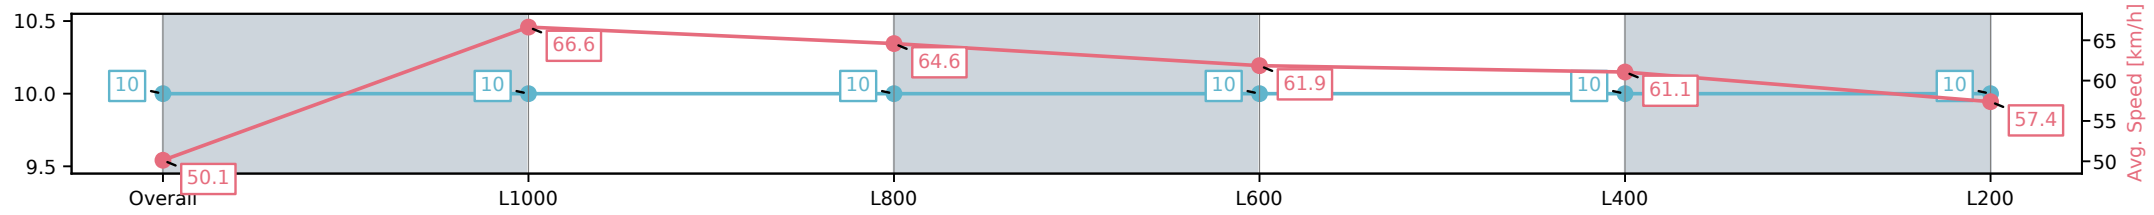

Horse/Jockey Name	KELORIK/Justin Potter
Finish Rank	10
Fastest Section Time (Section)	0:10.80 (L1000)
Top Speed [km/h] (Section)	67.6 (Overall)
Race State	Finished

Morphettville SA - Professional
Race 2: Sportsbet Breeders' Stakes - 1200m

26 April 2025 - 12:37PM

Track Rating: Good 4, Weather: Overcast, Rail Position: True

Section	Overall	L1000	L800	L600	L400	L200
Section Times	1:12.55[10] (0:14.39)	0:58.16[10] (0:10.80)	0:47.36[10] (0:11.23)	0:36.13[10] (0:11.77)	0:24.36[10] (0:11.82)	0:12.54[10] (0:12.54)
Average Speed [km/h]	50.1	66.6	64.6	61.9	61.1	57.4
Top Speed [km/h]	66.0	67.6	66.3	63.0	62.0	59.7
Avg. Dist. to Rail [m]	6.5	1.8	1.9	2.1	2.5	5.3
Avg. Stride Freq. [Hz]	2.2	2.4	2.3	2.3	2.3	2.2
Avg. Stride Length [m]	6.2	7.7	7.7	7.5	7.4	7.2

[ ] Ranking at each section and finish
-:-:- No data available at this section
NA No data available