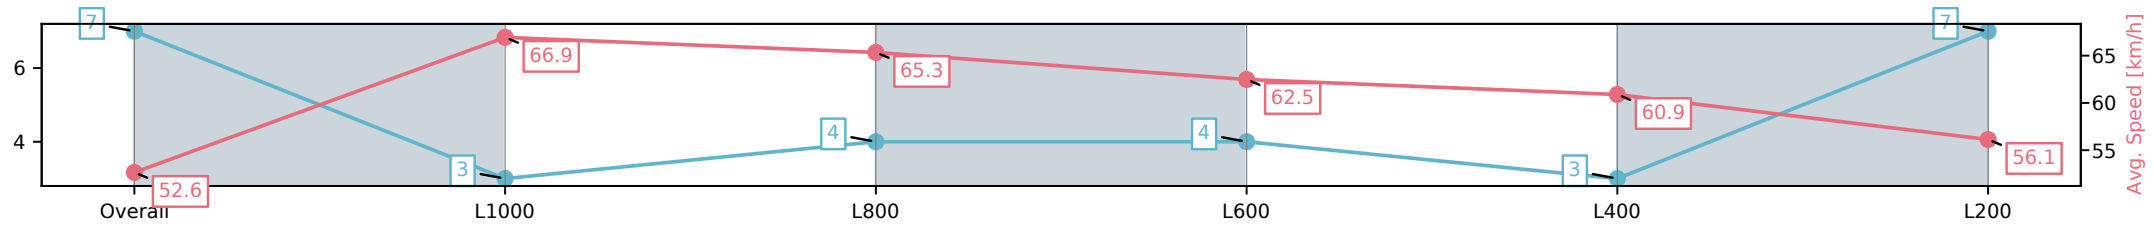

Horse/Jockey Name	BOA VISTA/Ben Melham
Finish Rank	7
Fastest Section Time (Section)	0:10.74 (L1000)
Top Speed [km/h] (Section)	67.6 (Overall)
Race State	Finished

Morphettville SA - Professional
Race 2: Sportsbet Breeders' Stakes - 1200m

26 April 2025 - 12:37PM

Track Rating: Good 4, Weather: Overcast, Rail Position: True

Section	Overall	L1000	L800	L600	L400	L200
Section Times	1:11.75[7] (0:13.69)	0:58.06[3] (0:10.74)	0:47.32[4] (0:11.06)	0:36.26[4] (0:11.56)	0:24.69[3] (0:11.90)	0:12.79[7] (0:12.79)
Average Speed [km/h]	52.6	66.9	65.3	62.5	60.9	56.1
Top Speed [km/h]	66.3	67.6	67.1	63.5	63.0	59.4
Avg. Dist. to Rail [m]	0.9	0.4	0.5	0.8	5.3	7.3
Avg. Stride Freq. [Hz]	2.4	2.5	2.5	2.4	2.5	2.4
Avg. Stride Length [m]	6.1	7.4	7.3	7.1	6.5	6.4

[ ] Ranking at each section and finish
-:-:- No data available at this section
NA No data available