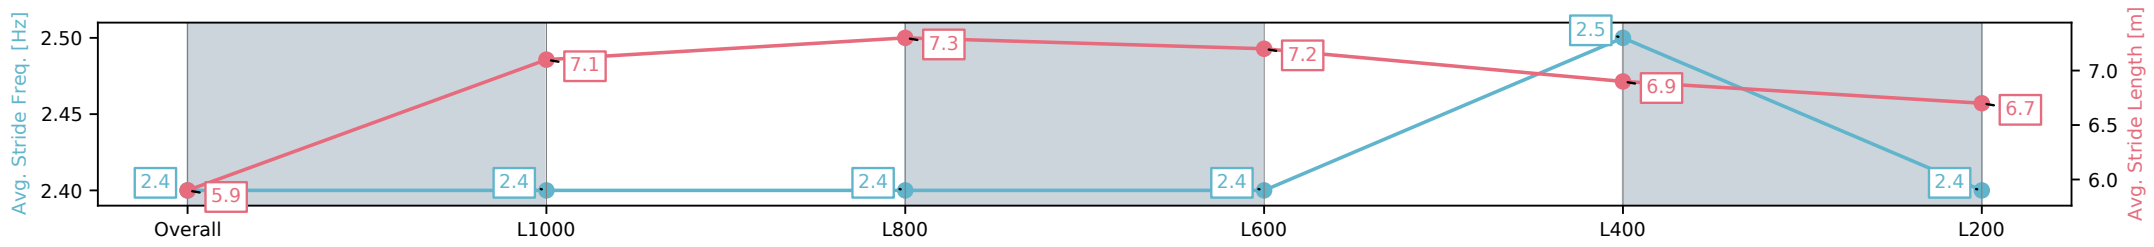

Morphettville SA - Professional
 Race 2: Sportsbet Breeders' Stakes - 1200m

26 April 2025 - 12:37PM

Track Rating: Good 4, Weather: Overcast, Rail Position: True

Section	Overall	L1000	L800	L600	L400	L200
Section Times	1:11.17[3] (0:13.84)	0:57.33[7] (0:10.89)	0:46.44[7] (0:11.03)	0:35.41[7] (0:11.50)	0:23.91[6] (0:11.53)	0:12.38[5] (0:12.38)
Average Speed [km/h]	52.0	66.1	65.8	63.4	63.0	58.2
Top Speed [km/h]	66.4	67.3	67.1	65.0	65.4	61.3
Avg. Dist. to Rail [m]	5.3	3.8	2.3	2.4	6.5	7.5
Avg. Stride Freq. [Hz]	2.4	2.4	2.4	2.4	2.5	2.4
Avg. Stride Length [m]	5.9	7.1	7.3	7.2	6.9	6.7