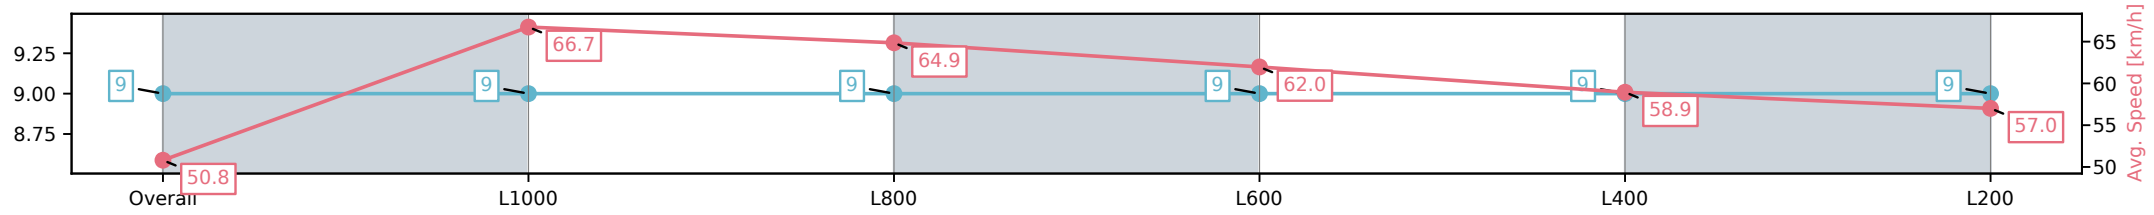

Horse/Jockey Name	SHADY PRINCESS/Jessica Tzaferis
Finish Rank	9
Fastest Section Time (Section)	0:10.79 (L1000)
Top Speed [km/h] (Section)	68.3 (Overall)
Race State	Finished

Morphettville SA - Professional
Race 2: Sportsbet Breeders' Stakes - 1200m

26 April 2025 - 12:37PM

Track Rating: Good 4, Weather: Overcast, Rail Position: True

Section	Overall	L1000	L800	L600	L400	L200
Section Times	1:12.52[9] (0:14.19)	0:58.33[9] (0:10.79)	0:47.54[9] (0:11.10)	0:36.44[9] (0:11.60)	0:24.84[9] (0:12.22)	0:12.62[9] (0:12.62)
Average Speed [km/h]	50.8	66.7	64.9	62.0	58.9	57.0
Top Speed [km/h]	67.0	68.3	67.0	63.3	61.6	58.4
Avg. Dist. to Rail [m]	2.8	1.0	0.5	0.2	1.8	4.0
Avg. Stride Freq. [Hz]	2.4	2.6	2.5	2.5	2.4	2.4
Avg. Stride Length [m]	5.8	7.0	7.1	6.9	6.8	6.5

[ ] Ranking at each section and finish
-:-:- No data available at this section
NA No data available