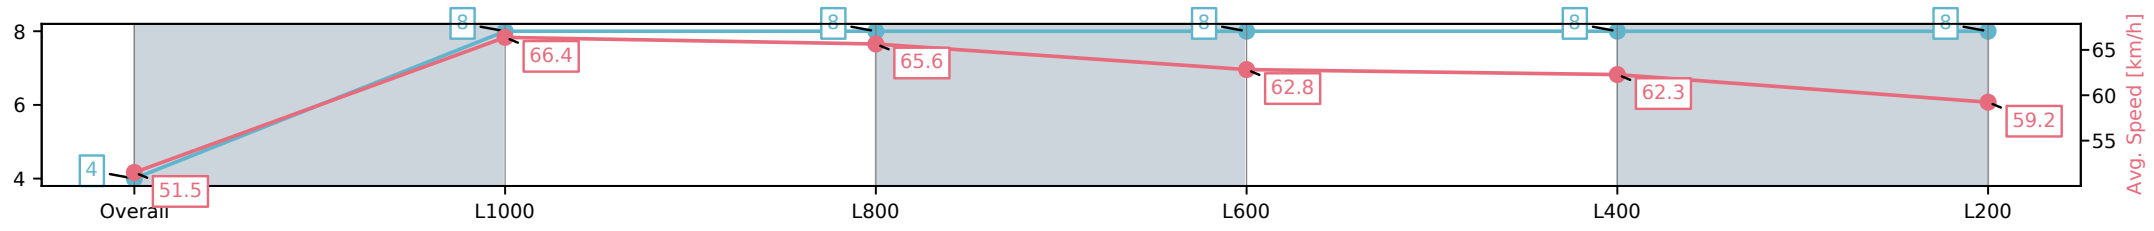

Horse/Jockey Name	DAMELLI/Taylor Johnstone
Finish Rank	4
Fastest Section Time (Section)	0:10.84 (L1000)
Top Speed [km/h] (Section)	68.4 (Overall)
Race State	Finished

Morphettville SA - Professional
Race 2: Sportsbet Breeders' Stakes - 1200m

26 April 2025 - 12:37PM

Track Rating: Good 4, Weather: Overcast, Rail Position: True

Section	Overall	L1000	L800	L600	L400	L200
Section Times	1:11.32[4] (0:14.00)	0:57.32[8] (0:10.84)	0:46.48[8] (0:11.12)	0:35.36[8] (0:11.57)	0:23.78[8] (0:11.63)	0:12.15[8] (0:12.15)
Average Speed [km/h]	51.5	66.4	65.6	62.8	62.3	59.2
Top Speed [km/h]	65.6	68.4	66.1	65.2	64.5	61.3
Avg. Dist. to Rail [m]	5.8	4.1	3.4	2.3	6.5	9.6
Avg. Stride Freq. [Hz]	2.4	2.5	2.5	2.4	2.5	2.4
Avg. Stride Length [m]	5.8	7.3	7.3	7.0	6.7	6.7

[ ] Ranking at each section and finish
-:-:- No data available at this section
NA No data available