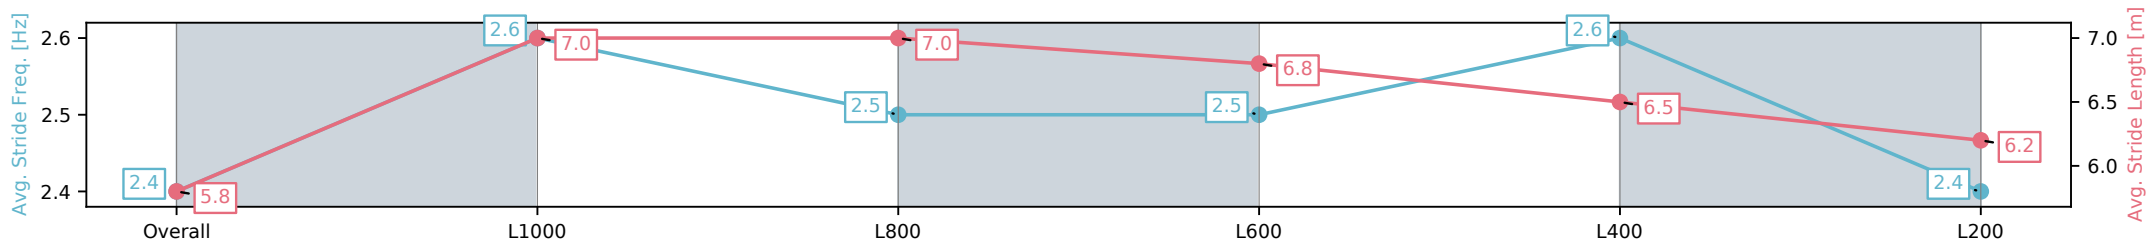

[] Ranking at each section and finish
 -:-:- No data available at this section
 NA No data available

Horse/Jockey Name	PETIT ARTISTE/Daniel Stackhouse
Finish Rank	6
Fastest Section Time (Section)	0:10.71 (L1000)
Top Speed [km/h] (Section)	68.1 (Overall)
Race State	Finished

Morphettville SA - Professional
 Race 2: Sportsbet Breeders' Stakes - 1200m

26 April 2025 - 12:37PM

Track Rating: Good 4, Weather: Overcast, Rail Position: True

Section	Overall	L1000	L800	L600	L400	L200
Section Times	1:11.53[6] (0:13.74)	0:57.79[4] (0:10.71)	0:47.08[5] (0:11.14)	0:35.94[5] (0:11.61)	0:24.33[5] (0:11.56)	0:12.76[4] (0:12.76)
Average Speed [km/h]	52.4	67.3	65.4	62.7	62.6	56.3
Top Speed [km/h]	67.5	68.1	67.2	66.2	63.4	60.3
Avg. Dist. to Rail [m]	4.4	3.4	3.2	2.3	4.7	7.4
Avg. Stride Freq. [Hz]	2.4	2.6	2.5	2.5	2.6	2.4
Avg. Stride Length [m]	5.8	7.0	7.0	6.8	6.5	6.2