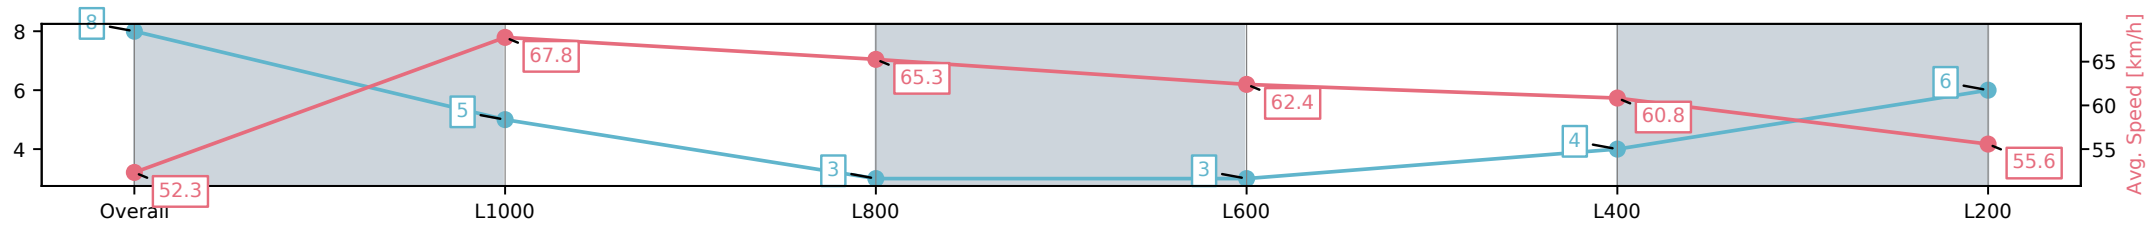

Horse/Jockey Name	OBUCCI/Lachlan Neindorf
Finish Rank	8
Fastest Section Time (Section)	0:10.61 (L1000)
Top Speed [km/h] (Section)	69.7 (Overall)
Race State	Finished

Morphettville SA - Professional
Race 2: Sportsbet Breeders' Stakes - 1200m

26 April 2025 - 12:37PM

Track Rating: Good 4, Weather: Overcast, Rail Position: True

Section	Overall	L1000	L800	L600	L400	L200
Section Times	1:11.87[8] (0:13.77)	0:58.10[5] (0:10.61)	0:47.49[3] (0:11.08)	0:36.41[3] (0:11.61)	0:24.80[4] (0:11.85)	0:12.95[6] (0:12.95)
Average Speed [km/h]	52.3	67.8	65.3	62.4	60.8	55.6
Top Speed [km/h]	69.1	69.7	66.7	63.8	62.6	59.2
Avg. Dist. to Rail [m]	7.2	3.3	1.7	0.7	2.8	5.4
Avg. Stride Freq. [Hz]	2.3	2.4	2.3	2.3	2.3	2.3
Avg. Stride Length [m]	6.2	8.0	7.8	7.7	7.3	6.8

[ ] Ranking at each section and finish
-:-:- No data available at this section
NA No data available