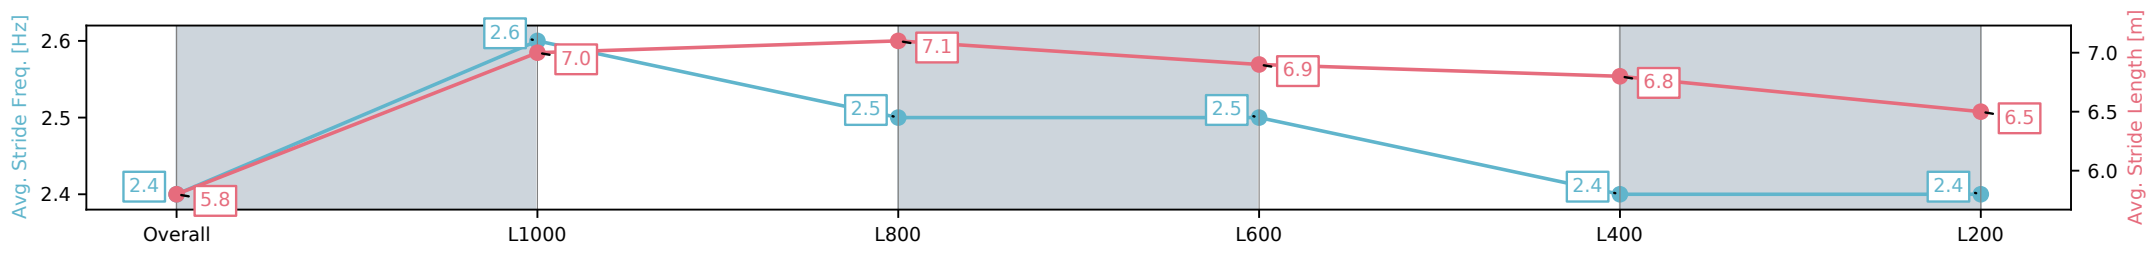

[] Ranking at each section and finish
 -:-:- No data available at this section
 NA No data available

Horse/Jockey Name	SHADY PRINCESS/Jessica Tzaferis
Finish Rank	9
Fastest Section Time (Section)	0:10.79 (L1000)
Top Speed [km/h] (Section)	68.3 (Overall)
Race State	Finished

Morphettville SA - Professional
 Race 2: Sportsbet Breeders' Stakes - 1200m

26 April 2025 - 12:37PM

Track Rating: Good 4, Weather: Overcast, Rail Position: True

Section	Overall	L1000	L800	L600	L400	L200
Section Times	1:12.52[9] (0:14.19)	0:58.33[9] (0:10.79)	0:47.54[9] (0:11.10)	0:36.44[9] (0:11.60)	0:24.84[9] (0:12.22)	0:12.62[9] (0:12.62)
Average Speed [km/h]	50.8	66.7	64.9	62.0	58.9	57.0
Top Speed [km/h]	67.0	68.3	67.0	63.3	61.6	58.4
Avg. Dist. to Rail [m]	2.8	1.0	0.5	0.2	1.8	4.0
Avg. Stride Freq. [Hz]	2.4	2.6	2.5	2.5	2.4	2.4
Avg. Stride Length [m]	5.8	7.0	7.1	6.9	6.8	6.5