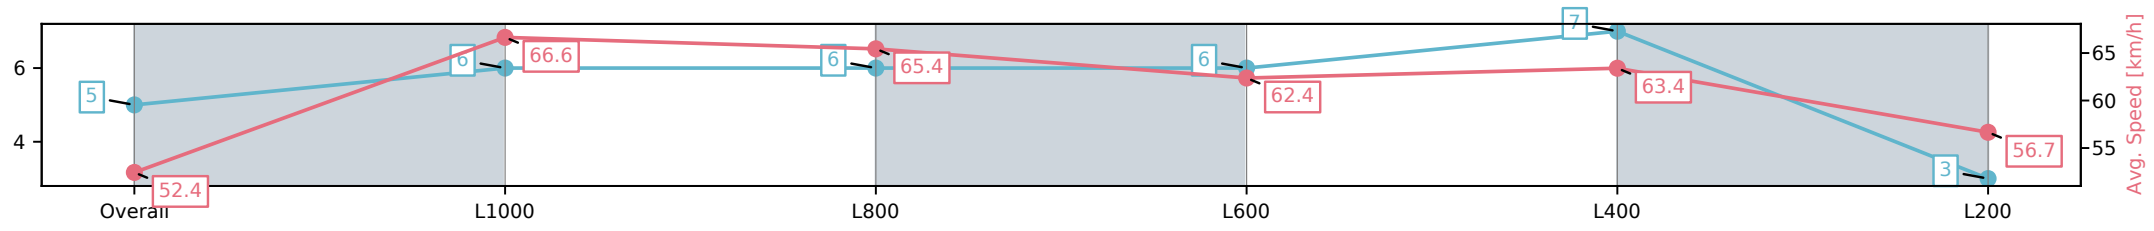

Morphettville SA - Professional
 Race 2: Sportsbet Breeders' Stakes - 1200m

26 April 2025 - 12:37PM

Track Rating: Good 4, Weather: Overcast, Rail Position: True

Section	Overall	L1000	L800	L600	L400	L200
Section Times	1:11.38[5] (0:13.77)	0:57.61[6] (0:10.78)	0:46.83[6] (0:11.11)	0:35.72[6] (0:11.65)	0:24.07[7] (0:11.37)	0:12.70[3] (0:12.70)
Average Speed [km/h]	52.4	66.6	65.4	62.4	63.4	56.7
Top Speed [km/h]	68.6	68.6	67.2	63.7	65.4	61.3
Avg. Dist. to Rail [m]	1.7	1.7	2.2	1.8	2.3	5.0
Avg. Stride Freq. [Hz]	2.5	2.6	2.5	2.4	2.5	2.4
Avg. Stride Length [m]	5.8	7.2	7.3	7.2	6.9	6.5