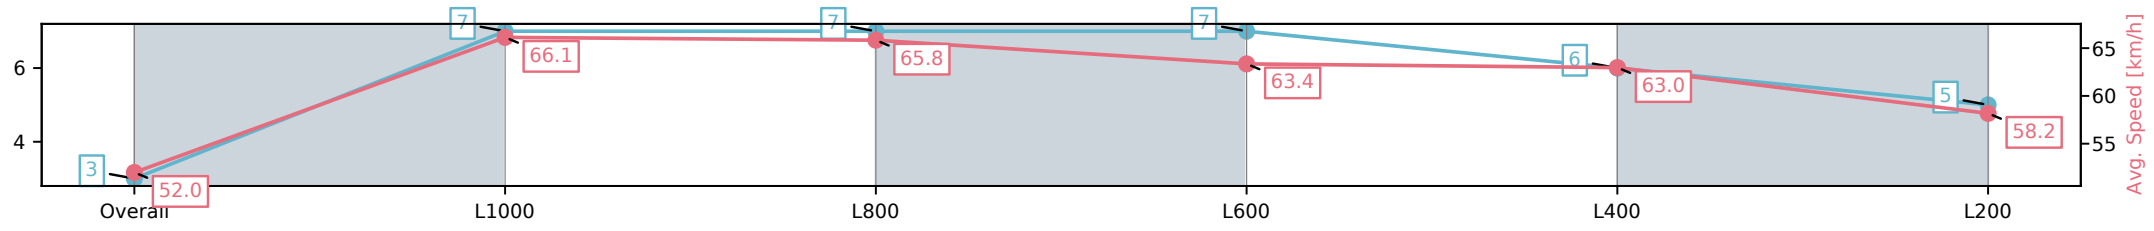

Morphettville SA - Professional
 Race 2: Sportsbet Breeders' Stakes - 1200m

26 April 2025 - 12:37PM

Track Rating: Good 4, Weather: Overcast, Rail Position: True

Section	Overall	L1000	L800	L600	L400	L200
Section Times	1:11.17[3] (0:13.84)	0:57.33[7] (0:10.89)	0:46.44[7] (0:11.03)	0:35.41[7] (0:11.50)	0:23.91[6] (0:11.53)	0:12.38[5] (0:12.38)
Average Speed [km/h]	52.0	66.1	65.8	63.4	63.0	58.2
Top Speed [km/h]	66.4	67.3	67.1	65.0	65.4	61.3
Avg. Dist. to Rail [m]	5.3	3.8	2.3	2.4	6.5	7.5
Avg. Stride Freq. [Hz]	2.4	2.4	2.4	2.4	2.5	2.4
Avg. Stride Length [m]	5.9	7.1	7.3	7.2	6.9	6.7