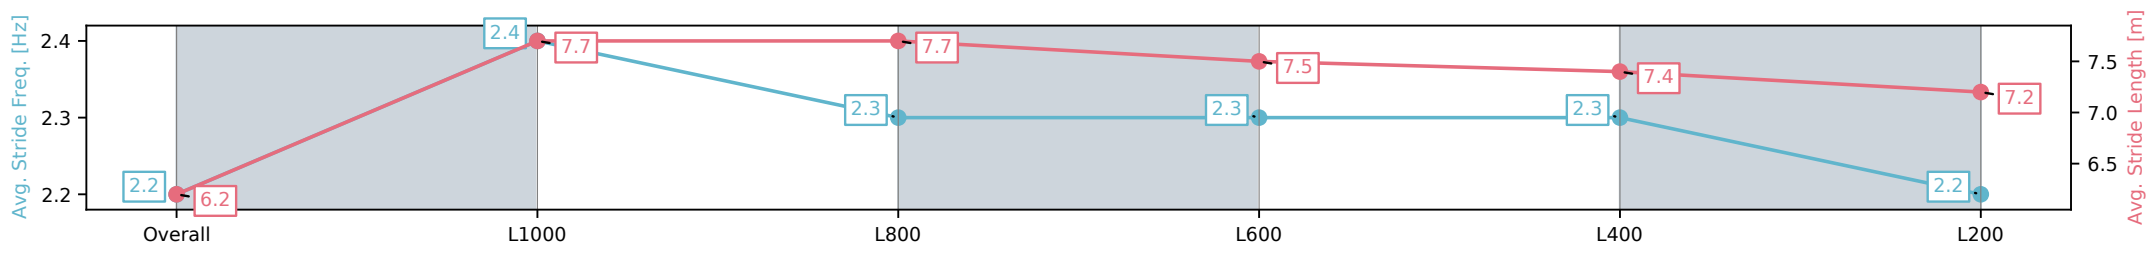

[] Ranking at each section and finish
 -:-:- No data available at this section
 NA No data available

Horse/Jockey Name	KELORIK/Justin Potter
Finish Rank	10
Fastest Section Time (Section)	0:10.80 (L1000)
Top Speed [km/h] (Section)	67.6 (Overall)
Race State	Finished

Morphettville SA - Professional
 Race 2: Sportsbet Breeders' Stakes - 1200m

26 April 2025 - 12:37PM

Track Rating: Good 4, Weather: Overcast, Rail Position: True

Section	Overall	L1000	L800	L600	L400	L200
Section Times	1:12.55[10] (0:14.39)	0:58.16[10] (0:10.80)	0:47.36[10] (0:11.23)	0:36.13[10] (0:11.77)	0:24.36[10] (0:11.82)	0:12.54[10] (0:12.54)
Average Speed [km/h]	50.1	66.6	64.6	61.9	61.1	57.4
Top Speed [km/h]	66.0	67.6	66.3	63.0	62.0	59.7
Avg. Dist. to Rail [m]	6.5	1.8	1.9	2.1	2.5	5.3
Avg. Stride Freq. [Hz]	2.2	2.4	2.3	2.3	2.3	2.2
Avg. Stride Length [m]	6.2	7.7	7.7	7.5	7.4	7.2