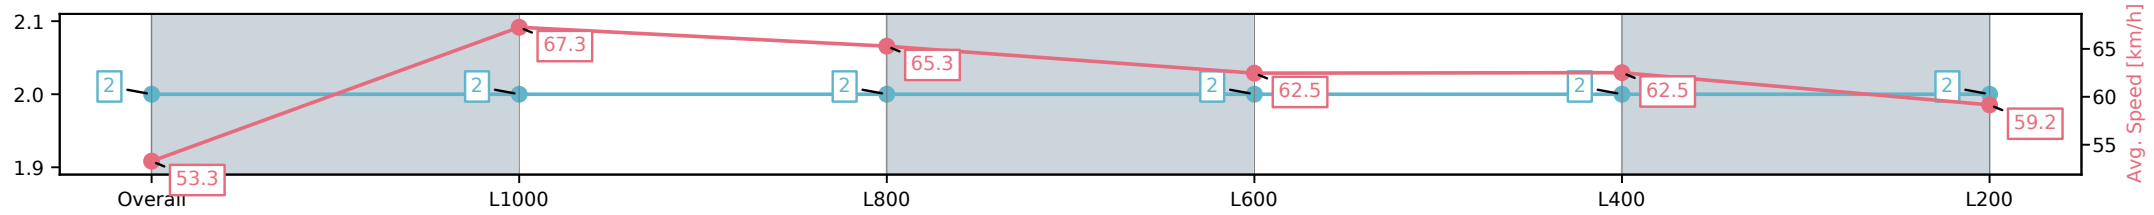

Horse/Jockey Name	STEEL TRAP/Jamie Melham
Finish Rank	2
Fastest Section Time (Section)	0:10.71 (L1000)
Top Speed [km/h] (Section)	69.1 (Overall)
Race State	Finished

Morphettville SA - Professional
Race 2: Sportsbet Breeders' Stakes - 1200m

26 April 2025 - 12:37PM

Track Rating: Good 4, Weather: Overcast, Rail Position: True

Section	Overall	L1000	L800	L600	L400	L200
Section Times	1:10.63[2] (0:13.52)	0:57.11[2] (0:10.71)	0:46.40[2] (0:11.11)	0:35.29[2] (0:11.59)	0:23.70[2] (0:11.54)	0:12.16[2] (0:12.16)
Average Speed [km/h]	53.3	67.3	65.3	62.5	62.5	59.2
Top Speed [km/h]	69.1	69.1	66.8	63.7	63.4	61.5
Avg. Dist. to Rail [m]	5.4	2.3	2.0	1.0	3.1	5.5
Avg. Stride Freq. [Hz]	2.3	2.4	2.3	2.3	2.3	2.3
Avg. Stride Length [m]	6.2	7.9	7.8	7.7	7.5	7.3

[ ] Ranking at each section and finish
-:-:- No data available at this section
NA No data available