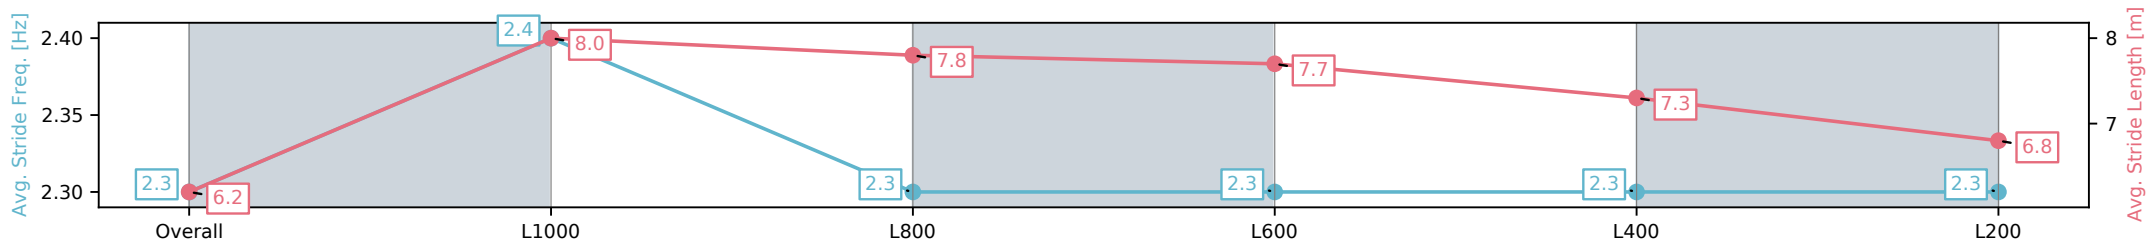

[] Ranking at each section and finish
 -:-:- No data available at this section
 NA No data available

Horse/Jockey Name	OBUCCI/Lachlan Neindorf
Finish Rank	8
Fastest Section Time (Section)	0:10.61 (L1000)
Top Speed [km/h] (Section)	69.7 (Overall)
Race State	Finished

Morphettville SA - Professional
 Race 2: Sportsbet Breeders' Stakes - 1200m

26 April 2025 - 12:37PM

Track Rating: Good 4, Weather: Overcast, Rail Position: True

Section	Overall	L1000	L800	L600	L400	L200
Section Times	1:11.87[8] (0:13.77)	0:58.10[5] (0:10.61)	0:47.49[3] (0:11.08)	0:36.41[3] (0:11.61)	0:24.80[4] (0:11.85)	0:12.95[6] (0:12.95)
Average Speed [km/h]	52.3	67.8	65.3	62.4	60.8	55.6
Top Speed [km/h]	69.1	69.7	66.7	63.8	62.6	59.2
Avg. Dist. to Rail [m]	7.2	3.3	1.7	0.7	2.8	5.4
Avg. Stride Freq. [Hz]	2.3	2.4	2.3	2.3	2.3	2.3
Avg. Stride Length [m]	6.2	8.0	7.8	7.7	7.3	6.8