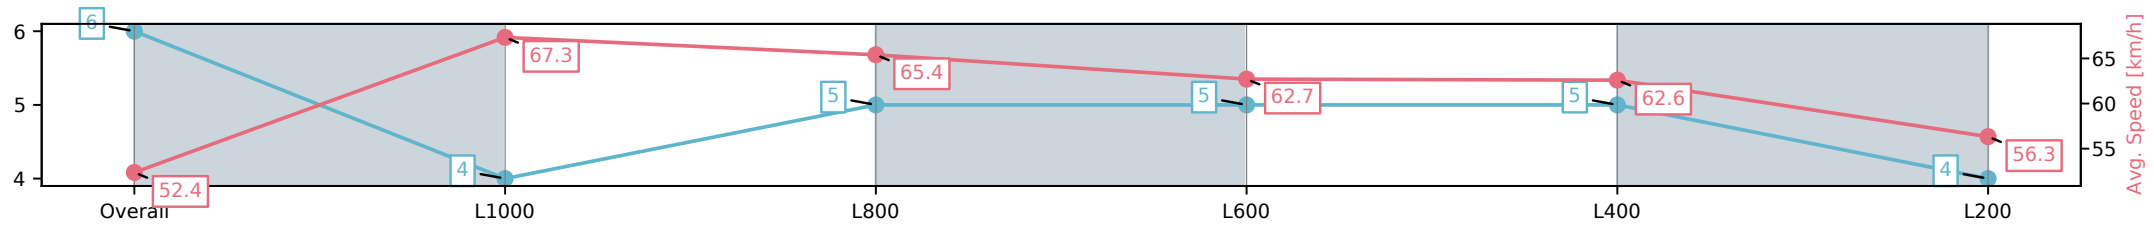

Horse/Jockey Name	PETIT ARTISTE/Daniel Stackhouse
Finish Rank	6
Fastest Section Time (Section)	0:10.71 (L1000)
Top Speed [km/h] (Section)	68.1 (Overall)
Race State	Finished

Morphettville SA - Professional
Race 2: Sportsbet Breeders' Stakes - 1200m

26 April 2025 - 12:37PM

Track Rating: Good 4, Weather: Overcast, Rail Position: True

Section	Overall	L1000	L800	L600	L400	L200
Section Times	1:11.53[6] (0:13.74)	0:57.79[4] (0:10.71)	0:47.08[5] (0:11.14)	0:35.94[5] (0:11.61)	0:24.33[5] (0:11.56)	0:12.76[4] (0:12.76)
Average Speed [km/h]	52.4	67.3	65.4	62.7	62.6	56.3
Top Speed [km/h]	67.5	68.1	67.2	66.2	63.4	60.3
Avg. Dist. to Rail [m]	4.4	3.4	3.2	2.3	4.7	7.4
Avg. Stride Freq. [Hz]	2.4	2.6	2.5	2.5	2.6	2.4
Avg. Stride Length [m]	5.8	7.0	7.0	6.8	6.5	6.2

[ ] Ranking at each section and finish
-:-:- No data available at this section
NA No data available