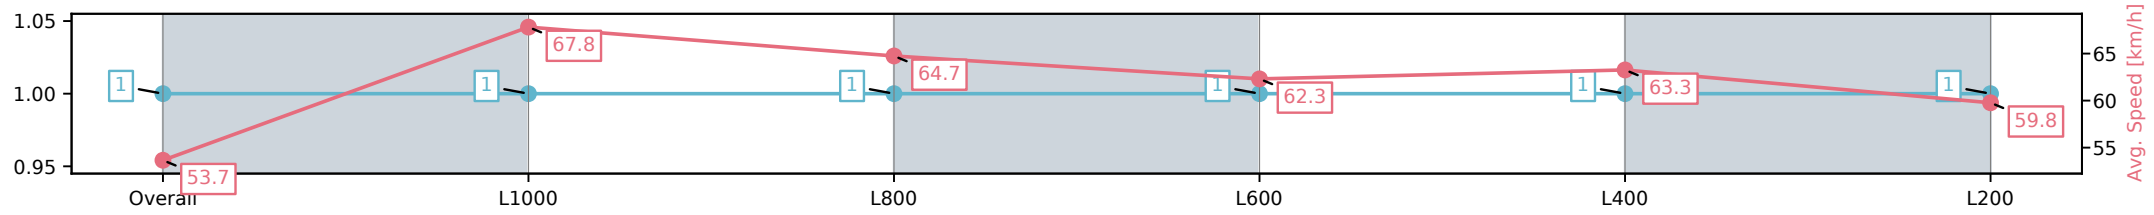

26 April 2025 - 12:37PM

Track Rating: Good 4, Weather: Overcast, Rail Position: True

Section	Overall	L1000	L800	L600	L400	L200
Section Times	1:10.19[1] (0:13.46)	0:56.73[1] (0:10.60)	0:46.13[1] (0:11.15)	0:34.98[1] (0:11.55)	0:23.43[1] (0:11.39)	0:12.04[1] (0:12.04)
Average Speed [km/h]	53.7	67.8	64.7	62.3	63.3	59.8
Top Speed [km/h]	68.8	68.6	66.7	63.0	64.2	63.5
Avg. Dist. to Rail [m]	3.3	2.1	1.1	0.3	2.0	4.0
Avg. Stride Freq. [Hz]	2.2	2.3	2.2	2.2	2.3	2.2
Avg. Stride Length [m]	6.6	7.8	7.7	7.6	7.4	7.2