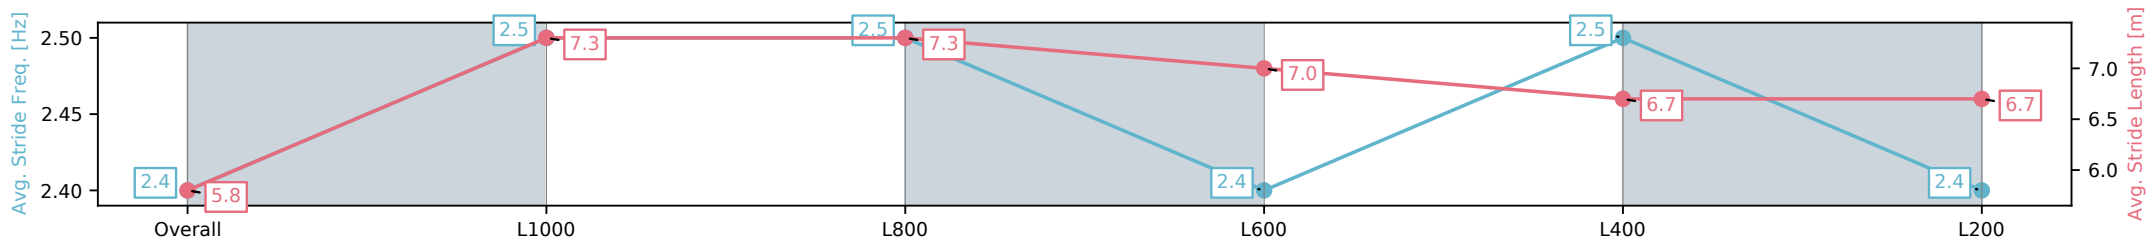

Horse/Jockey Name	DAMELLI/Taylor Johnstone
Finish Rank	4
Fastest Section Time (Section)	0:10.84 (L1000)
Top Speed [km/h] (Section)	68.4 (Overall)
Race State	Finished

Morphettville SA - Professional
Race 2: Sportsbet Breeders' Stakes - 1200m

26 April 2025 - 12:37PM

Track Rating: Good 4, Weather: Overcast, Rail Position: True

Section	Overall	L1000	L800	L600	L400	L200
Section Times	1:11.32[4] (0:14.00)	0:57.32[8] (0:10.84)	0:46.48[8] (0:11.12)	0:35.36[8] (0:11.57)	0:23.78[8] (0:11.63)	0:12.15[8] (0:12.15)
Average Speed [km/h]	51.5	66.4	65.6	62.8	62.3	59.2
Top Speed [km/h]	65.6	68.4	66.1	65.2	64.5	61.3
Avg. Dist. to Rail [m]	5.8	4.1	3.4	2.3	6.5	9.6
Avg. Stride Freq. [Hz]	2.4	2.5	2.5	2.4	2.5	2.4
Avg. Stride Length [m]	5.8	7.3	7.3	7.0	6.7	6.7

[ ] Ranking at each section and finish
-:-:- No data available at this section
NA No data available