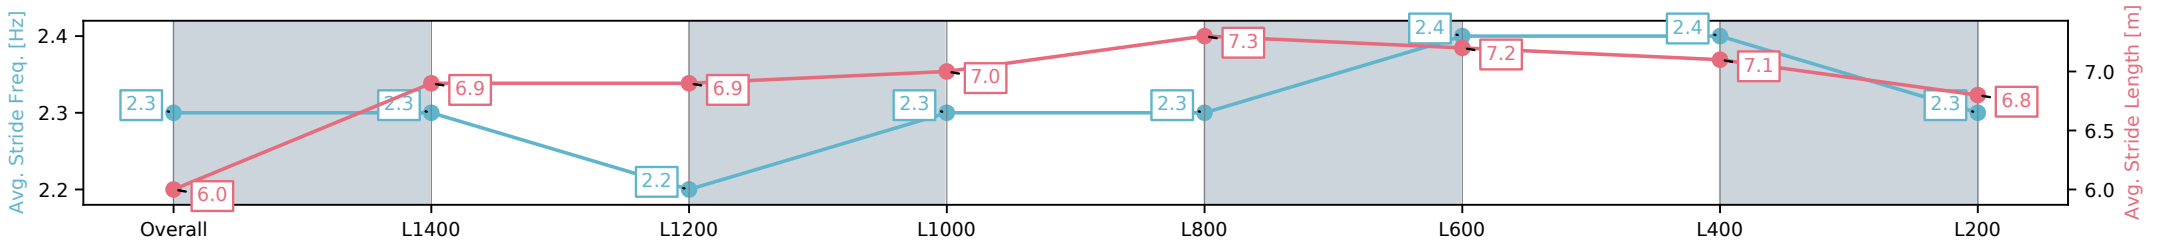

Morphettville SA - Professional

Race 2: The Fotobase Group Handicap - 1600m

29 March 2025 - 1:02PM

Track Rating: Good 4, Weather: Fine, Rail Position: +6m Entire; Sectional 608m

Section	Overall	L1400	L1200	L1000	L800	L600	L400	L200
Section Times	1:37.27[4] (0:14.31)	1:22.96[3] (0:12.28)	1:10.68[4] (0:12.68)	0:58.00[4] (0:11.86)	0:46.14[5] (0:11.41)	0:34.73[5] (0:11.15)	0:23.58[5] (0:11.25)	0:12.33[4] (0:12.33)
Average Speed [km/h]	50.4	59.3	57.2	60.7	63.7	65.4	64.4	58.3
Top Speed [km/h]	62.6	62.6	58.6	64.3	64.1	66.6	66.1	61.8
Avg. Dist. to Rail [m]	4.0	3.0	2.1	2.3	2.2	2.7	5.3	7.0
Avg. Stride Freq. [Hz]	2.3	2.3	2.2	2.3	2.3	2.4	2.4	2.3
Avg. Stride Length [m]	6.0	6.9	6.9	7.0	7.3	7.2	7.1	6.8