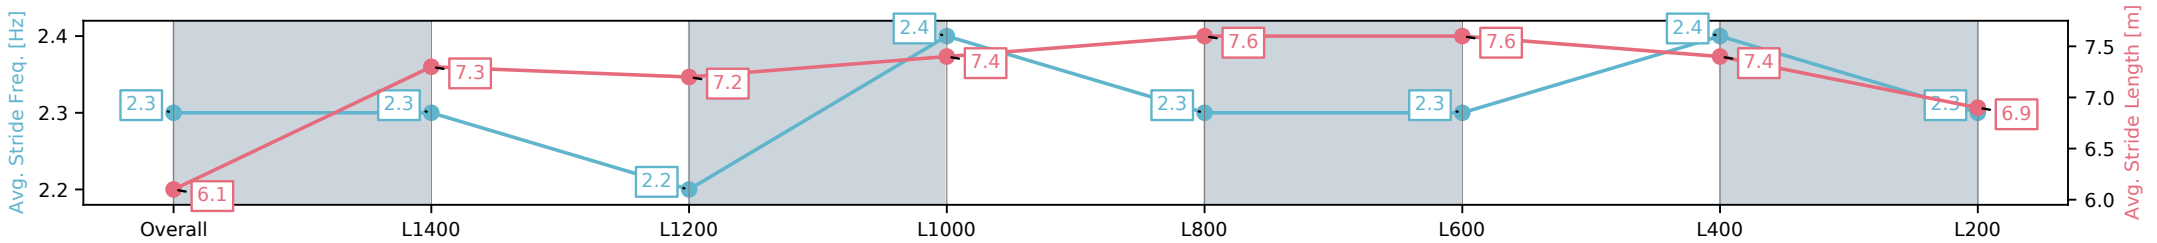

Morphettville SA - Professional

Race 2: The Fotobase Group Handicap - 1600m

29 March 2025 - 1:02PM

Track Rating: Good 4, Weather: Fine, Rail Position: +6m Entire; Sectional 608m

Section	Overall	L1400	L1200	L1000	L800	L600	L400	L200
Section Times	1:37.17[3] (0:14.65)	1:22.52[5] (0:12.22)	1:10.30[5] (0:12.49)	0:57.81[5] (0:11.14)	0:46.67[1] (0:11.53)	0:35.14[1] (0:11.28)	0:23.85[1] (0:11.45)	0:12.40[2] (0:12.40)
Average Speed [km/h]	49.2	59.3	57.9	64.6	62.7	64.0	62.8	58.1
Top Speed [km/h]	64.0	63.8	61.2	66.5	64.0	64.5	64.4	61.1
Avg. Dist. to Rail [m]	4.7	2.1	1.4	2.5	1.1	0.4	1.2	2.0
Avg. Stride Freq. [Hz]	2.3	2.3	2.2	2.4	2.3	2.3	2.4	2.3
Avg. Stride Length [m]	6.1	7.3	7.2	7.4	7.6	7.6	7.4	6.9

[ ] Ranking at each section and finish  
 -:-:- No data available at this section  
 NA No data available

Horse/Jockey Name	EPISODIC/Kayla Crowther
Finish Rank	4
Fastest Section Time (Section)	0:11.15 (L600)
Top Speed [km/h] (Section)	66.6 (L800)
Race State	Finished