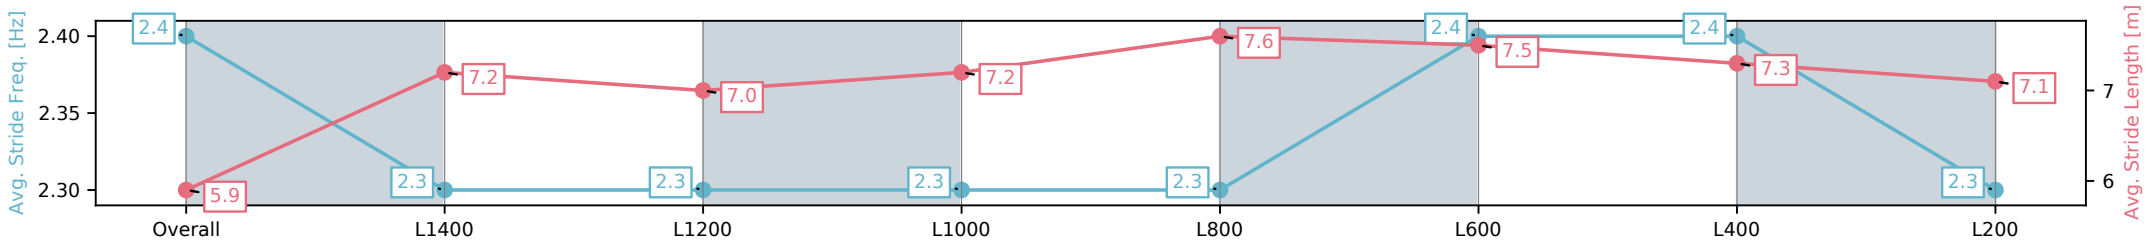

Morphettville SA - Professional

Race 2: The Fotobase Group Handicap - 1600m

29 March 2025 - 1:02PM

Track Rating: Good 4, Weather: Fine, Rail Position: +6m Entire; Sectional 608m

Section	Overall	L1400	L1200	L1000	L800	L600	L400	L200
Section Times	1:37.33[5] (0:14.16)	1:23.17[2] (0:12.17)	1:11.00[2] (0:12.65)	0:58.35[2] (0:11.84)	0:46.51[3] (0:11.37)	0:35.14[3] (0:11.33)	0:23.81[4] (0:11.45)	0:12.36[5] (0:12.36)
Average Speed [km/h]	50.9	59.3	57.0	60.8	63.8	64.4	63.1	58.2
Top Speed [km/h]	62.2	62.0	57.9	64.3	64.5	65.3	64.4	60.9
Avg. Dist. to Rail [m]	4.8	0.7	0.9	2.1	1.9	2.4	4.3	6.0
Avg. Stride Freq. [Hz]	2.4	2.3	2.3	2.3	2.3	2.4	2.4	2.3
Avg. Stride Length [m]	5.9	7.2	7.0	7.2	7.6	7.5	7.3	7.1

- [ ] Ranking at each section and finish
- :-:- No data available at this section
- NA No data available