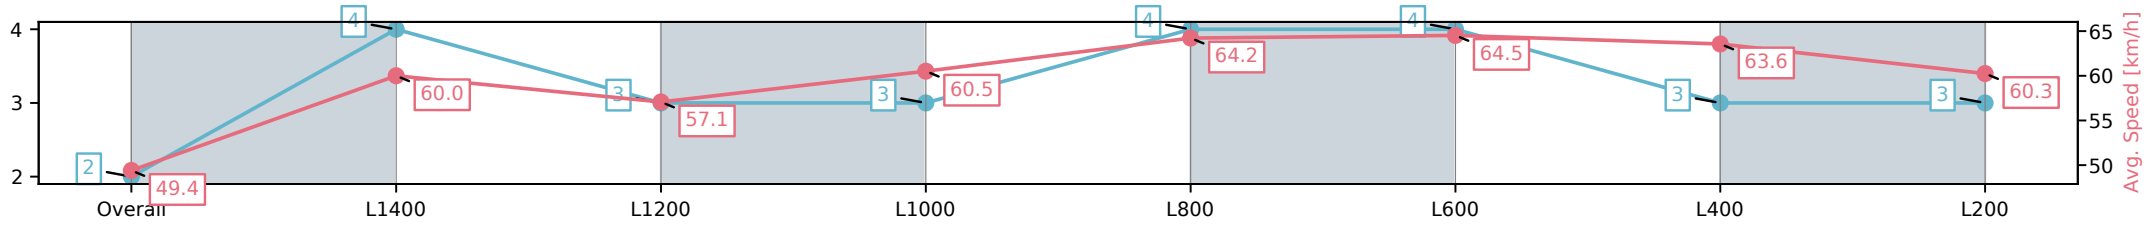

Morphettville SA - Professional

Race 2: The Fotobase Group Handicap - 1600m

29 March 2025 - 1:02PM

Track Rating: Good 4, Weather: Fine, Rail Position: +6m Entire; Sectional 608m

Section	Overall	L1400	L1200	L1000	L800	L600	L400	L200
Section Times	1:36.76[2] (0:14.57)	1:22.18[4] (0:11.97)	1:10.21[3] (0:12.57)	0:57.63[3] (0:11.91)	0:45.72[4] (0:11.23)	0:34.49[4] (0:11.21)	0:23.28[3] (0:11.33)	0:11.95[3] (0:11.95)
Average Speed [km/h]	49.4	60.0	57.1	60.5	64.2	64.5	63.6	60.3
Top Speed [km/h]	64.3	64.6	58.7	65.6	65.0	65.0	64.6	62.5
Avg. Dist. to Rail [m]	2.9	0.7	0.6	0.6	0.8	0.5	2.2	4.2
Avg. Stride Freq. [Hz]	2.2	2.3	2.2	2.3	2.3	2.3	2.4	2.4
Avg. Stride Length [m]	6.3	7.4	7.2	7.3	7.3	7.3	6.9	6.8