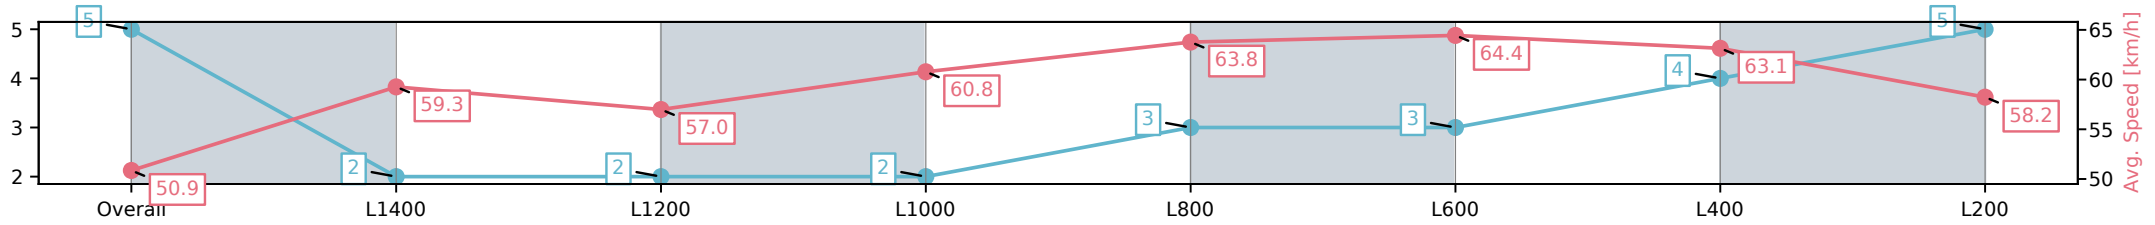

Morphettville SA - Professional

Race 2: The Fotobase Group Handicap - 1600m

29 March 2025 - 1:02PM

Track Rating: Good 4, Weather: Fine, Rail Position: +6m Entire; Sectional 608m

Section	Overall	L1400	L1200	L1000	L800	L600	L400	L200
Section Times	1:37.33[5] (0:14.16)	1:23.17[2] (0:12.17)	1:11.00[2] (0:12.65)	0:58.35[2] (0:11.84)	0:46.51[3] (0:11.37)	0:35.14[3] (0:11.33)	0:23.81[4] (0:11.45)	0:12.36[5] (0:12.36)
Average Speed [km/h]	50.9	59.3	57.0	60.8	63.8	64.4	63.1	58.2
Top Speed [km/h]	62.2	62.0	57.9	64.3	64.5	65.3	64.4	60.9
Avg. Dist. to Rail [m]	4.8	0.7	0.9	2.1	1.9	2.4	4.3	6.0
Avg. Stride Freq. [Hz]	2.4	2.3	2.3	2.3	2.3	2.4	2.4	2.3
Avg. Stride Length [m]	5.9	7.2	7.0	7.2	7.6	7.5	7.3	7.1