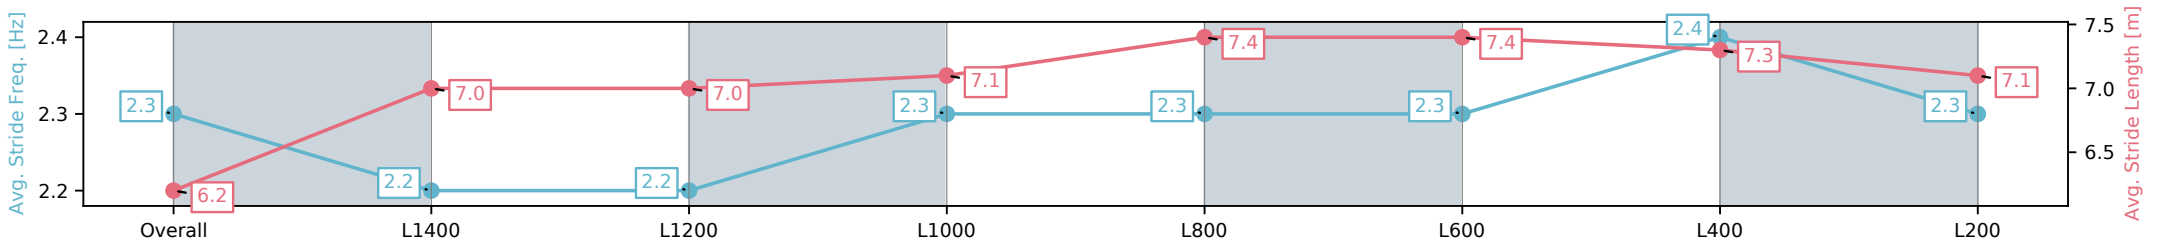

Horse/Jockey Name	BAMYAN BUDDHA/Margaret Collett
Finish Rank	1
Fastest Section Time (Section)	0:11.25 (L600)
Top Speed [km/h] (Section)	65.0 (L800)
Race State	Finished

Morphettville SA - Professional

Race 2: The Fotobase Group Handicap - 1600m

29 March 2025 - 1:02PM

Track Rating: Good 4, Weather: Fine, Rail Position: +6m Entire; Sectional 608m

Section	Overall	L1400	L1200	L1000	L800	L600	L400	L200
Section Times	1:36.75[1] (0:13.92)	1:22.83[1] (0:12.40)	1:10.43[1] (0:12.64)	0:57.79[1] (0:11.79)	0:46.00[2] (0:11.37)	0:34.63[2] (0:11.25)	0:23.38[2] (0:11.33)	0:12.05[1] (0:12.05)
Average Speed [km/h]	51.7	58.4	57.1	61.2	63.6	64.6	63.7	59.7
Top Speed [km/h]	63.2	62.9	58.4	64.7	64.0	65.0	64.7	62.0
Avg. Dist. to Rail [m]	2.6	1.6	1.2	1.2	1.5	1.7	3.4	5.7
Avg. Stride Freq. [Hz]	2.3	2.2	2.2	2.3	2.3	2.3	2.4	2.3
Avg. Stride Length [m]	6.2	7.0	7.0	7.1	7.4	7.4	7.3	7.1