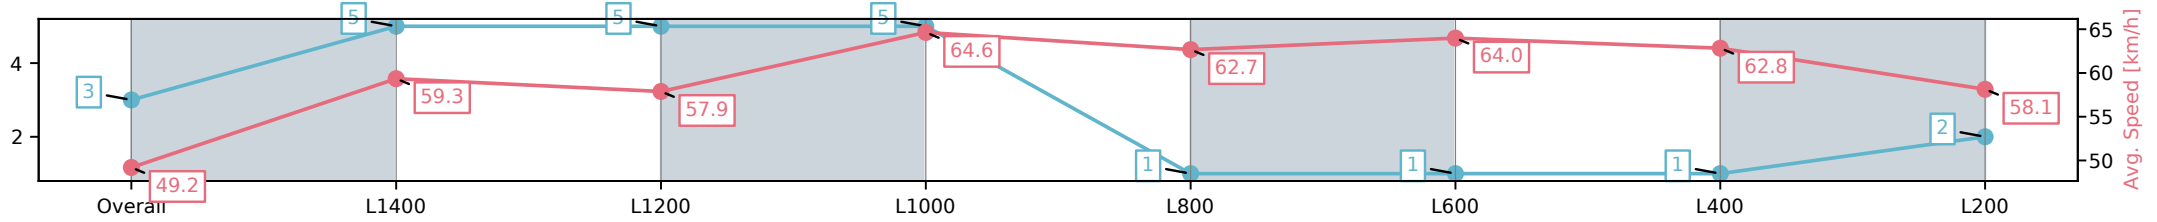

Morphettville SA - Professional

Race 2: The Fotobase Group Handicap - 1600m

29 March 2025 - 1:02PM

Track Rating: Good 4, Weather: Fine, Rail Position: +6m Entire; Sectional 608m

Section	Overall	L1400	L1200	L1000	L800	L600	L400	L200
Section Times	1:37.17[3] (0:14.65)	1:22.52[5] (0:12.22)	1:10.30[5] (0:12.49)	0:57.81[5] (0:11.14)	0:46.67[1] (0:11.53)	0:35.14[1] (0:11.28)	0:23.85[1] (0:11.45)	0:12.40[2] (0:12.40)
Average Speed [km/h]	49.2	59.3	57.9	64.6	62.7	64.0	62.8	58.1
Top Speed [km/h]	64.0	63.8	61.2	66.5	64.0	64.5	64.4	61.1
Avg. Dist. to Rail [m]	4.7	2.1	1.4	2.5	1.1	0.4	1.2	2.0
Avg. Stride Freq. [Hz]	2.3	2.3	2.2	2.4	2.3	2.3	2.4	2.3
Avg. Stride Length [m]	6.1	7.3	7.2	7.4	7.6	7.6	7.4	6.9