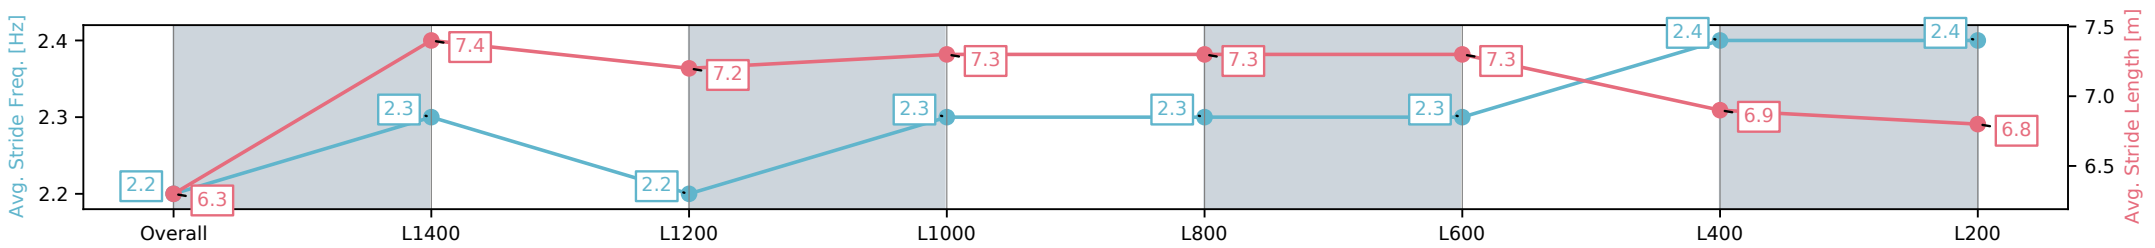

Morphettville SA - Professional

Race 2: The Fotobase Group Handicap - 1600m

29 March 2025 - 1:02PM

Track Rating: Good 4, Weather: Fine, Rail Position: +6m Entire; Sectional 608m

Section	Overall	L1400	L1200	L1000	L800	L600	L400	L200
Section Times	1:36.76[2] (0:14.57)	1:22.18[4] (0:11.97)	1:10.21[3] (0:12.57)	0:57.63[3] (0:11.91)	0:45.72[4] (0:11.23)	0:34.49[4] (0:11.21)	0:23.28[3] (0:11.33)	0:11.95[3] (0:11.95)
Average Speed [km/h]	49.4	60.0	57.1	60.5	64.2	64.5	63.6	60.3
Top Speed [km/h]	64.3	64.6	58.7	65.6	65.0	65.0	64.6	62.5
Avg. Dist. to Rail [m]	2.9	0.7	0.6	0.6	0.8	0.5	2.2	4.2
Avg. Stride Freq. [Hz]	2.2	2.3	2.2	2.3	2.3	2.3	2.4	2.4
Avg. Stride Length [m]	6.3	7.4	7.2	7.3	7.3	7.3	6.9	6.8