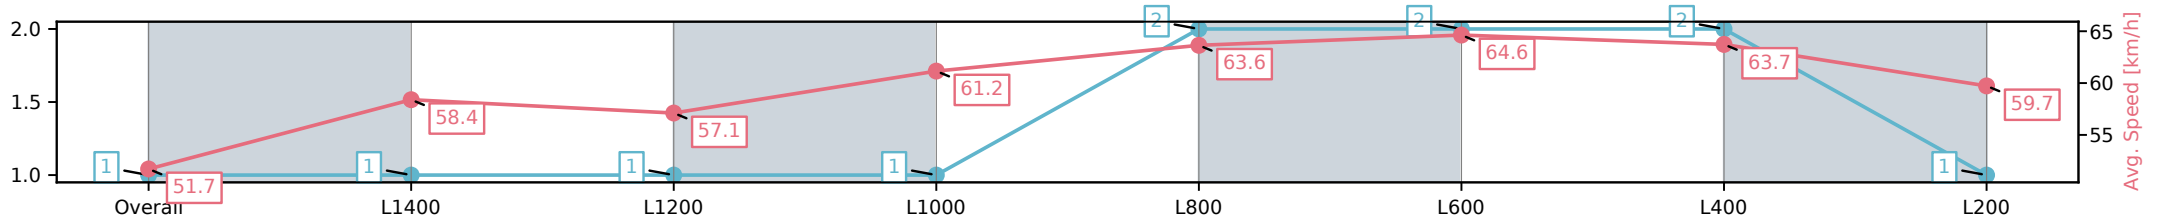

29 March 2025 - 1:02PM

Track Rating: Good 4, Weather: Fine, Rail Position: +6m Entire; Sectional 608m

Section	Overall	L1400	L1200	L1000	L800	L600	L400	L200
Section Times	1:36.75[1] (0:13.92)	1:22.83[1] (0:12.40)	1:10.43[1] (0:12.64)	0:57.79[1] (0:11.79)	0:46.00[2] (0:11.37)	0:34.63[2] (0:11.25)	0:23.38[2] (0:11.33)	0:12.05[1] (0:12.05)
Average Speed [km/h]	51.7	58.4	57.1	61.2	63.6	64.6	63.7	59.7
Top Speed [km/h]	63.2	62.9	58.4	64.7	64.0	65.0	64.7	62.0
Avg. Dist. to Rail [m]	2.6	1.6	1.2	1.2	1.5	1.7	3.4	5.7
Avg. Stride Freq. [Hz]	2.3	2.2	2.2	2.3	2.3	2.3	2.4	2.3
Avg. Stride Length [m]	6.2	7.0	7.0	7.1	7.4	7.4	7.3	7.1