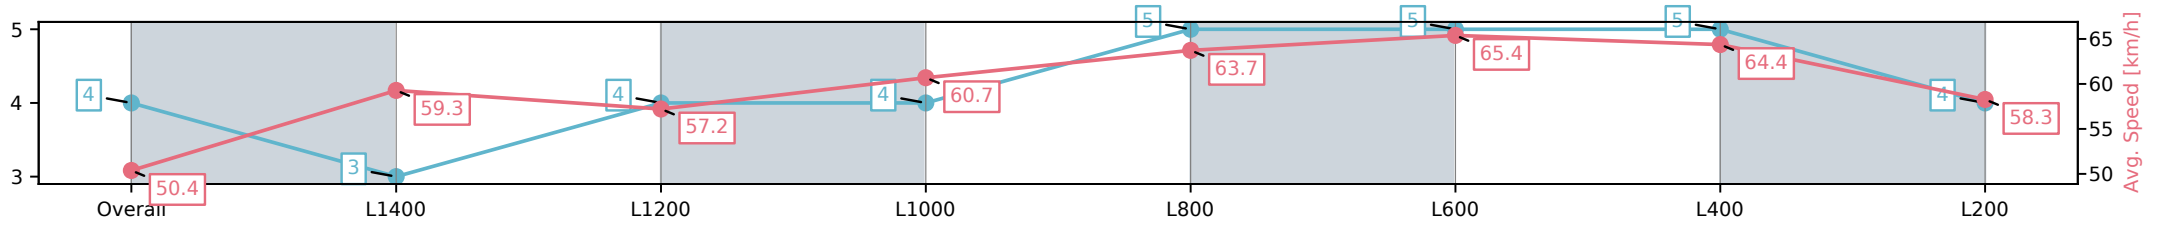

Morphettville SA - Professional

Race 2: The Fotobase Group Handicap - 1600m

29 March 2025 - 1:02PM

Track Rating: Good 4, Weather: Fine, Rail Position: +6m Entire; Sectional 608m

Section	Overall	L1400	L1200	L1000	L800	L600	L400	L200
Section Times	1:37.27[4] (0:14.31)	1:22.96[3] (0:12.28)	1:10.68[4] (0:12.68)	0:58.00[4] (0:11.86)	0:46.14[5] (0:11.41)	0:34.73[5] (0:11.15)	0:23.58[5] (0:11.25)	0:12.33[4] (0:12.33)
Average Speed [km/h]	50.4	59.3	57.2	60.7	63.7	65.4	64.4	58.3
Top Speed [km/h]	62.6	62.6	58.6	64.3	64.1	66.6	66.1	61.8
Avg. Dist. to Rail [m]	4.0	3.0	2.1	2.3	2.2	2.7	5.3	7.0
Avg. Stride Freq. [Hz]	2.3	2.3	2.2	2.3	2.3	2.4	2.4	2.3
Avg. Stride Length [m]	6.0	6.9	6.9	7.0	7.3	7.2	7.1	6.8