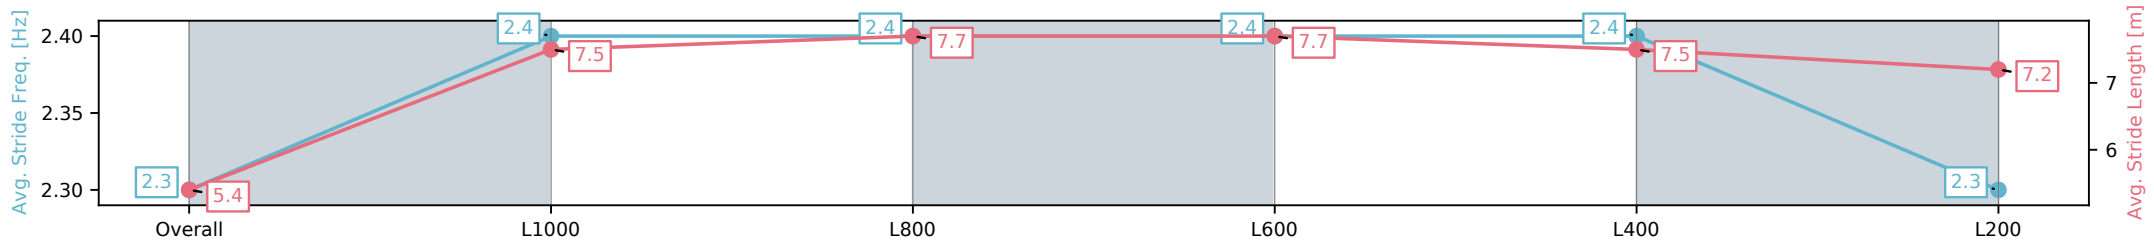

Horse/Jockey Name	CARARADA/Felicity Atkinson
Finish Rank	8
Fastest Section Time (Section)	0:10.82 (L600)
Top Speed [km/h] (Section)	68.0 (L1000)
Race State	Finished

Morphettville SA - Professional
Race 3: Sportsbet Same Race Multi Handicap - 1200m
10 March 2025 - 1:40PM
Track Rating: Good 4, Weather: Fine, Rail Position: True

Section	Overall	L1000	L800	L600	L400	L200
Section Times	1:10.47[8] (0:14.87)	0:55.60[8] (0:11.02)	0:44.58[8] (0:10.86)	0:33.72[8] (0:10.82)	0:22.90[7] (0:11.03)	0:11.87[7] (0:11.87)
Average Speed [km/h]	48.4	65.3	66.5	66.6	65.5	60.6
Top Speed [km/h]	63.7	67.7	68.0	67.3	67.1	63.6
Avg. Dist. to Rail [m]	4.5	2.0	1.1	0.4	3.3	4.7
Avg. Stride Freq. [Hz]	2.3	2.4	2.4	2.4	2.4	2.3
Avg. Stride Length [m]	5.4	7.5	7.7	7.7	7.5	7.2

[ ] Ranking at each section and finish
-:-:- No data available at this section
NA No data available