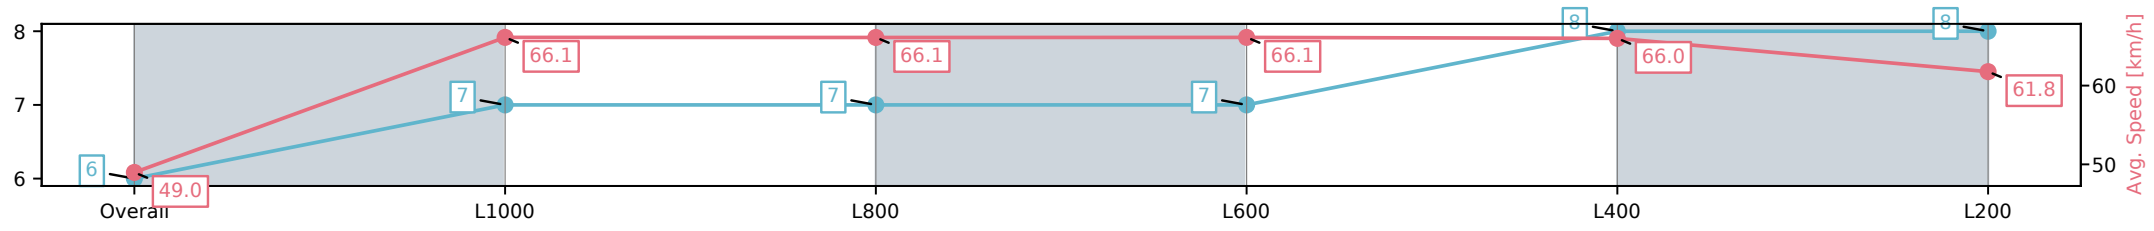

Horse/Jockey Name	ROCKSTAR MEGGSY/Taylor Johnstone
Finish Rank	6
Fastest Section Time (Section)	0:10.87 (L1000)
Top Speed [km/h] (Section)	69.6 (Overall)
Race State	Finished

Morphettville SA - Professional
Race 3: Sportsbet Same Race Multi Handicap - 1200m
10 March 2025 - 1:40PM
Track Rating: Good 4, Weather: Fine, Rail Position: True

Section	Overall	L1000	L800	L600	L400	L200
Section Times	1:10.32[6] (0:14.72)	0:55.60[7] (0:10.87)	0:44.73[7] (0:11.03)	0:33.70[7] (0:11.05)	0:22.65[8] (0:11.01)	0:11.64[8] (0:11.64)
Average Speed [km/h]	49.0	66.1	66.1	66.1	66.0	61.8
Top Speed [km/h]	62.7	69.6	68.7	66.6	66.5	64.4
Avg. Dist. to Rail [m]	4.4	2.3	2.8	3.1	6.6	7.9
Avg. Stride Freq. [Hz]	2.4	2.6	2.5	2.6	2.6	2.5
Avg. Stride Length [m]	5.2	7.1	7.2	7.2	7.0	6.8

[ ] Ranking at each section and finish
-:-:- No data available at this section
NA No data available