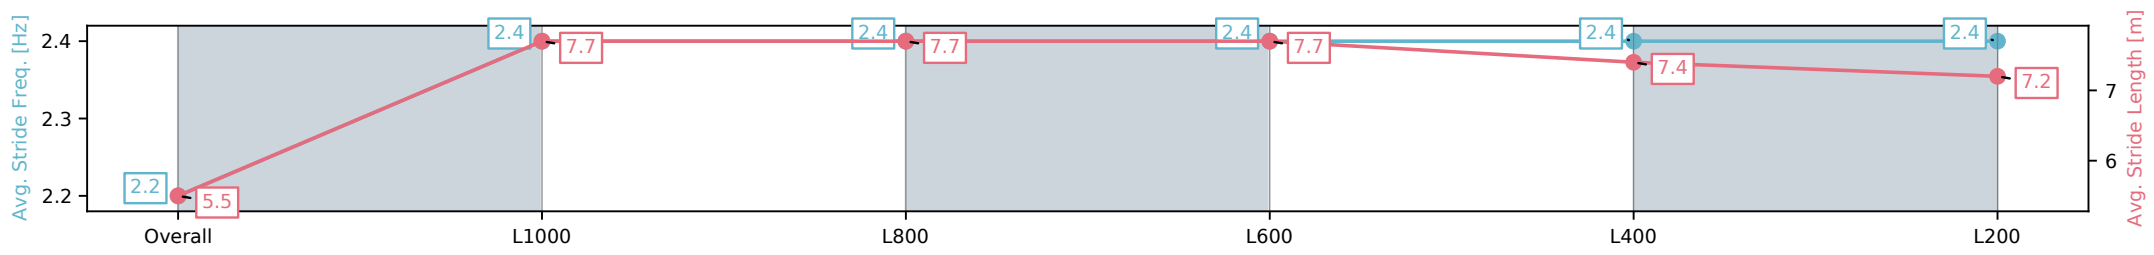

Horse/Jockey Name	OAK PARK REBEL/Harry Grace
Finish Rank	9
Fastest Section Time (Section)	0:10.97 (L1000)
Top Speed [km/h] (Section)	68.5 (L1000)
Race State	Finished

Morphettville SA - Professional
Race 3: Sportsbet Same Race Multi Handicap - 1200m
10 March 2025 - 1:40PM
Track Rating: Good 4, Weather: Fine, Rail Position: True

Section	Overall	L1000	L800	L600	L400	L200
Section Times	1:10.81[9] (0:14.95)	0:55.86[9] (0:10.97)	0:44.89[9] (0:10.97)	0:33.92[9] (0:11.02)	0:22.90[9] (0:11.20)	0:11.70[9] (0:11.70)
Average Speed [km/h]	48.1	65.7	66.1	66.0	64.8	61.5
Top Speed [km/h]	61.4	68.0	68.5	67.1	66.2	64.0
Avg. Dist. to Rail [m]	5.7	2.7	2.3	2.3	6.9	9.7
Avg. Stride Freq. [Hz]	2.2	2.4	2.4	2.4	2.4	2.4
Avg. Stride Length [m]	5.5	7.7	7.7	7.7	7.4	7.2

[ ] Ranking at each section and finish
-:-:- No data available at this section
NA No data available