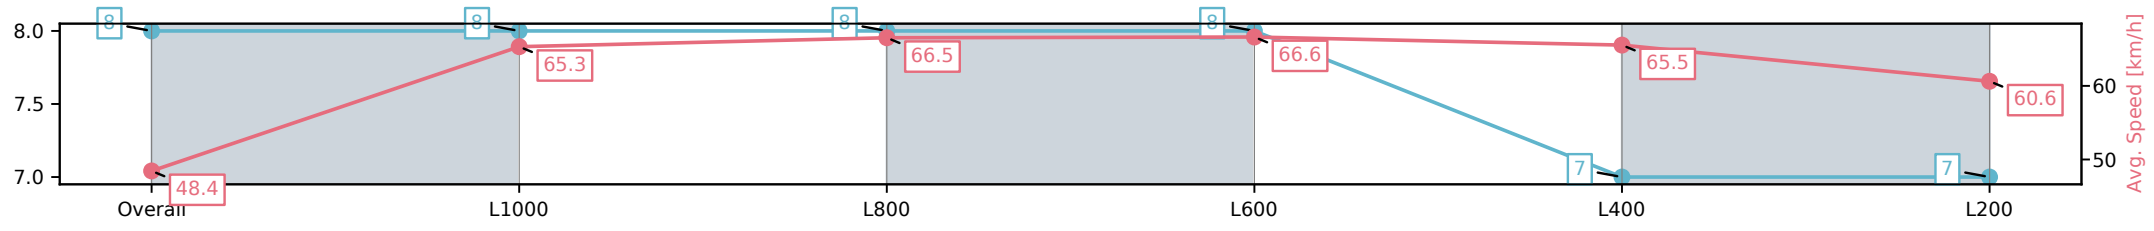

Horse/Jockey Name	CARARADA/Felicity Atkinson
Finish Rank	8
Fastest Section Time (Section)	0:10.82 (L600)
Top Speed [km/h] (Section)	68.0 (L1000)
Race State	Finished

Morphettville SA - Professional
Race 3: Sportsbet Same Race Multi Handicap - 1200m
10 March 2025 - 1:40PM
Track Rating: Good 4, Weather: Fine, Rail Position: True

Section	Overall	L1000	L800	L600	L400	L200
Section Times	1:10.47[8] (0:14.87)	0:55.60[8] (0:11.02)	0:44.58[8] (0:10.86)	0:33.72[8] (0:10.82)	0:22.90[7] (0:11.03)	0:11.87[7] (0:11.87)
Average Speed [km/h]	48.4	65.3	66.5	66.6	65.5	60.6
Top Speed [km/h]	63.7	67.7	68.0	67.3	67.1	63.6
Avg. Dist. to Rail [m]	4.5	2.0	1.1	0.4	3.3	4.7
Avg. Stride Freq. [Hz]	2.3	2.4	2.4	2.4	2.4	2.3
Avg. Stride Length [m]	5.4	7.5	7.7	7.7	7.5	7.2

[ ] Ranking at each section and finish
-:-:- No data available at this section
NA No data available