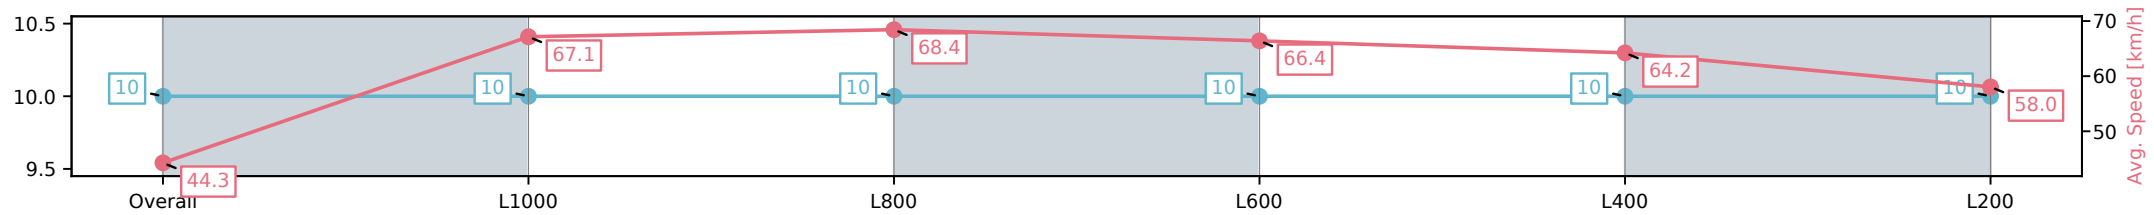

Horse/Jockey Name	JILLADORA/Connor Murtagh
Finish Rank	10
Fastest Section Time (Section)	0:10.52 (L800)
Top Speed [km/h] (Section)	69.5 (Overall)
Race State	Finished

Morphettville SA - Professional
Race 3: Sportsbet Same Race Multi Handicap - 1200m
10 March 2025 - 1:40PM
Track Rating: Good 4, Weather: Fine, Rail Position: True

Section	Overall	L1000	L800	L600	L400	L200
Section Times	1:11.88[10] (0:16.27)	0:55.61[10] (0:10.72)	0:44.89[10] (0:10.52)	0:34.37[10] (0:10.76)	0:23.61[10] (0:11.19)	0:12.42[10] (0:12.42)
Average Speed [km/h]	44.3	67.1	68.4	66.4	64.2	58.0
Top Speed [km/h]	61.2	69.5	69.5	68.5	66.4	61.3
Avg. Dist. to Rail [m]	4.1	1.5	0.8	1.3	1.1	5.0
Avg. Stride Freq. [Hz]	2.0	2.5	2.5	2.4	2.4	2.3
Avg. Stride Length [m]	5.6	7.5	7.7	7.5	7.2	6.9

[ ] Ranking at each section and finish
-:-:- No data available at this section
NA No data available