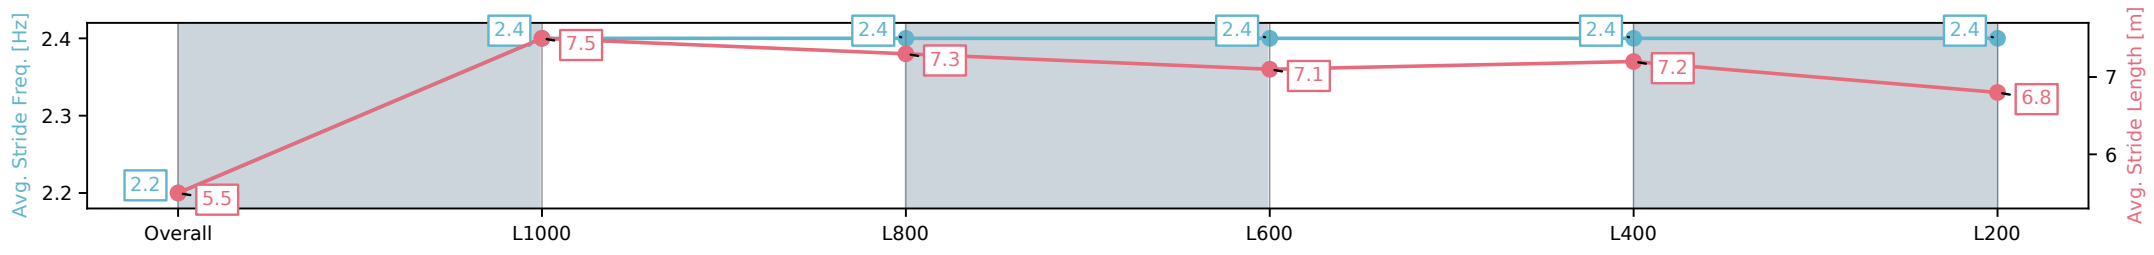

Morphettville SA - Professional  
 Race 3: Sportsbet Same Race Multi Handicap - 1200m  
 10 March 2025 - 1:40PM  
 Track Rating: Good 4, Weather: Fine, Rail Position: True

Section	Overall	L1000	L800	L600	L400	L200
Section Times	1:10.29[4] (0:14.56)	0:55.72[6] (0:10.73)	0:44.99[5] (0:10.96)	0:34.03[4] (0:10.98)	0:23.05[4] (0:11.18)	0:11.87[4] (0:11.87)
Average Speed [km/h]	49.5	67.1	65.9	65.9	64.8	60.7
Top Speed [km/h]	66.3	67.8	66.8	66.1	65.8	63.6
Avg. Dist. to Rail [m]	6.4	2.8	1.7	0.8	4.9	5.3
Avg. Stride Freq. [Hz]	2.2	2.4	2.4	2.4	2.4	2.4
Avg. Stride Length [m]	5.5	7.5	7.3	7.1	7.2	6.8