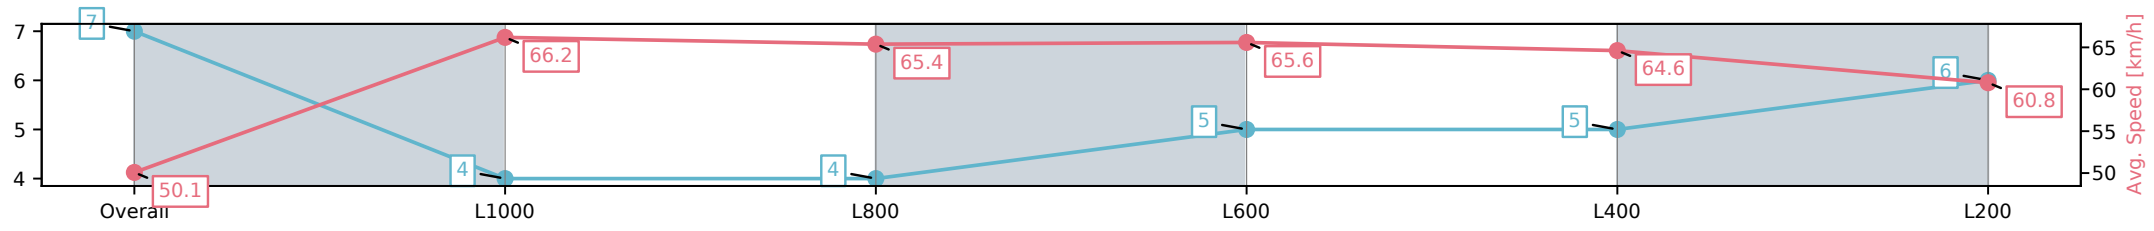

Horse/Jockey Name	CLARENCE/Kayla Crowther
Finish Rank	7
Fastest Section Time (Section)	0:10.89 (L1000)
Top Speed [km/h] (Section)	67.0 (Overall)
Race State	Finished

Morphettville SA - Professional
Race 3: Sportsbet Same Race Multi Handicap - 1200m
10 March 2025 - 1:40PM
Track Rating: Good 4, Weather: Fine, Rail Position: True

Section	Overall	L1000	L800	L600	L400	L200
Section Times	1:10.35[7] (0:14.38)	0:55.97[4] (0:10.89)	0:45.08[4] (0:11.06)	0:34.02[5] (0:11.01)	0:23.01[5] (0:11.17)	0:11.84[6] (0:11.84)
Average Speed [km/h]	50.1	66.2	65.4	65.6	64.6	60.8
Top Speed [km/h]	64.3	67.0	66.2	65.9	66.0	62.5
Avg. Dist. to Rail [m]	2.5	1.8	1.5	0.7	2.4	3.3
Avg. Stride Freq. [Hz]	2.2	2.3	2.2	2.3	2.4	2.3
Avg. Stride Length [m]	5.8	7.9	8.0	7.9	7.5	7.3

[ ] Ranking at each section and finish
-:-:- No data available at this section
NA No data available