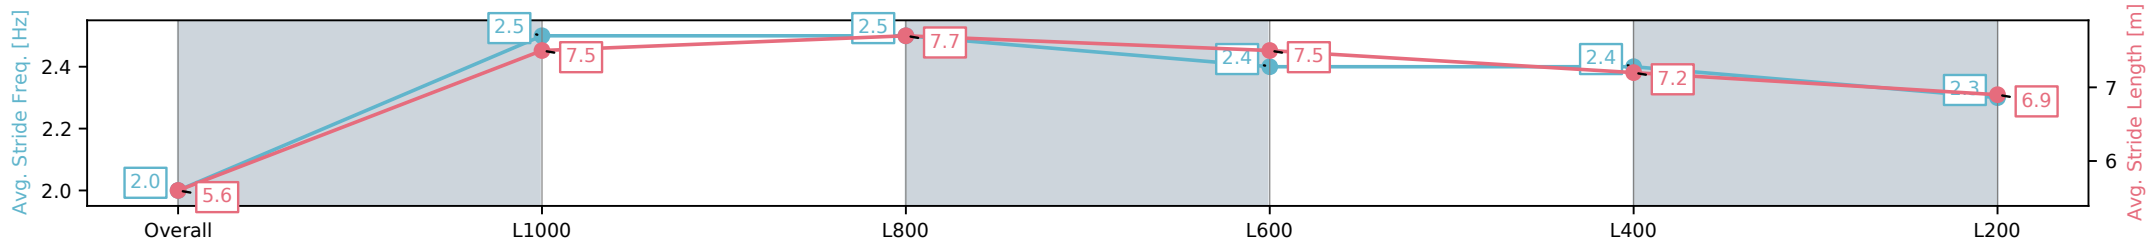

Horse/Jockey Name	JILLADORA/Connor Murtagh
Finish Rank	10
Fastest Section Time (Section)	0:10.52 (L800)
Top Speed [km/h] (Section)	69.5 (Overall)
Race State	Finished

Morphettville SA - Professional
Race 3: Sportsbet Same Race Multi Handicap - 1200m
10 March 2025 - 1:40PM
Track Rating: Good 4, Weather: Fine, Rail Position: True

Section	Overall	L1000	L800	L600	L400	L200
Section Times	1:11.88[10] (0:16.27)	0:55.61[10] (0:10.72)	0:44.89[10] (0:10.52)	0:34.37[10] (0:10.76)	0:23.61[10] (0:11.19)	0:12.42[10] (0:12.42)
Average Speed [km/h]	44.3	67.1	68.4	66.4	64.2	58.0
Top Speed [km/h]	61.2	69.5	69.5	68.5	66.4	61.3
Avg. Dist. to Rail [m]	4.1	1.5	0.8	1.3	1.1	5.0
Avg. Stride Freq. [Hz]	2.0	2.5	2.5	2.4	2.4	2.3
Avg. Stride Length [m]	5.6	7.5	7.7	7.5	7.2	6.9

[ ] Ranking at each section and finish
-:-:- No data available at this section
NA No data available