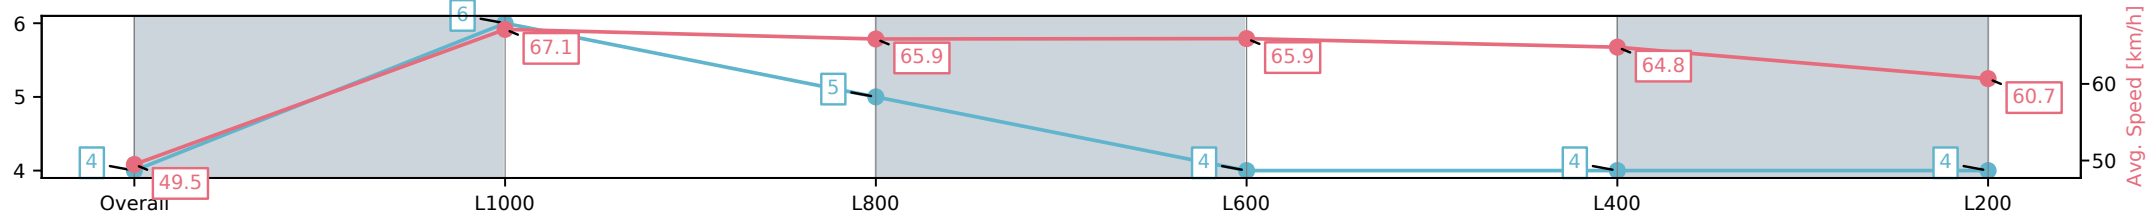

Morphettville SA - Professional  
 Race 3: Sportsbet Same Race Multi Handicap - 1200m  
 10 March 2025 - 1:40PM  
 Track Rating: Good 4, Weather: Fine, Rail Position: True

Section	Overall	L1000	L800	L600	L400	L200
Section Times	1:10.29[4] (0:14.56)	0:55.72[6] (0:10.73)	0:44.99[5] (0:10.96)	0:34.03[4] (0:10.98)	0:23.05[4] (0:11.18)	0:11.87[4] (0:11.87)
Average Speed [km/h]	49.5	67.1	65.9	65.9	64.8	60.7
Top Speed [km/h]	66.3	67.8	66.8	66.1	65.8	63.6
Avg. Dist. to Rail [m]	6.4	2.8	1.7	0.8	4.9	5.3
Avg. Stride Freq. [Hz]	2.2	2.4	2.4	2.4	2.4	2.4
Avg. Stride Length [m]	5.5	7.5	7.3	7.1	7.2	6.8