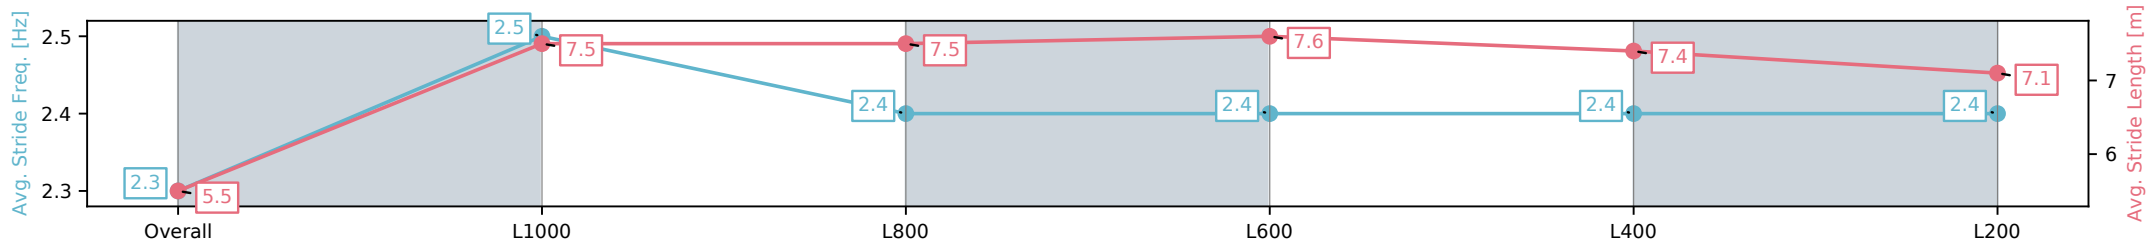

Horse/Jockey Name	SPIRIT OF CAMELOT/Todd Pannell
Finish Rank	2
Fastest Section Time (Section)	0:10.82 (L1000)
Top Speed [km/h] (Section)	67.2 (Overall)
Race State	Finished

Morphettville SA - Professional
Race 3: Sportsbet Same Race Multi Handicap - 1200m
10 March 2025 - 1:40PM
Track Rating: Good 4, Weather: Fine, Rail Position: True

Section	Overall	L1000	L800	L600	L400	L200
Section Times	1:10.01[2] (0:14.37)	0:55.64[3] (0:10.82)	0:44.82[3] (0:10.99)	0:33.83[3] (0:11.03)	0:22.80[2] (0:11.12)	0:11.68[2] (0:11.68)
Average Speed [km/h]	50.1	66.5	65.4	65.0	64.7	61.7
Top Speed [km/h]	65.0	67.2	66.2	66.2	65.2	63.8
Avg. Dist. to Rail [m]	0.9	0.2	0.5	0.7	0.4	1.3
Avg. Stride Freq. [Hz]	2.3	2.5	2.4	2.4	2.4	2.4
Avg. Stride Length [m]	5.5	7.5	7.5	7.6	7.4	7.1

[ ] Ranking at each section and finish
-:-:- No data available at this section
NA No data available