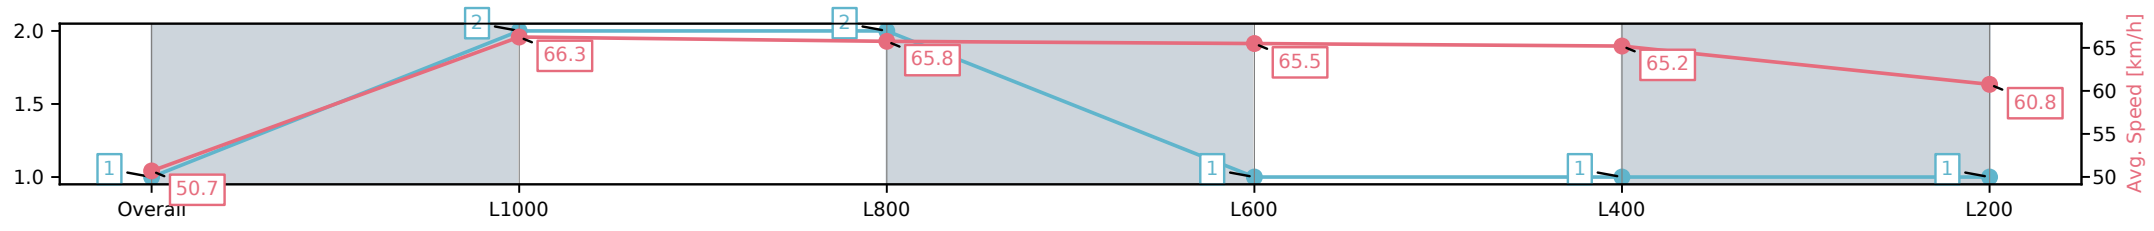

Section	Overall	L1000	L800	L600	L400	L200
Section Times	1:09.97[1] (0:14.22)	0:55.75[2] (0:10.87)	0:44.88[2] (0:10.97)	0:33.91[1] (0:11.01)	0:22.90[1] (0:11.06)	0:11.84[1] (0:11.84)
Average Speed [km/h]	50.7	66.3	65.8	65.5	65.2	60.8
Top Speed [km/h]	66.0	67.2	66.6	66.2	65.9	63.8
Avg. Dist. to Rail [m]	6.1	1.5	1.1	0.2	1.3	2.1
Avg. Stride Freq. [Hz]	2.3	2.4	2.4	2.4	2.4	2.3
Avg. Stride Length [m]	5.4	7.4	7.3	7.3	7.2	7.0