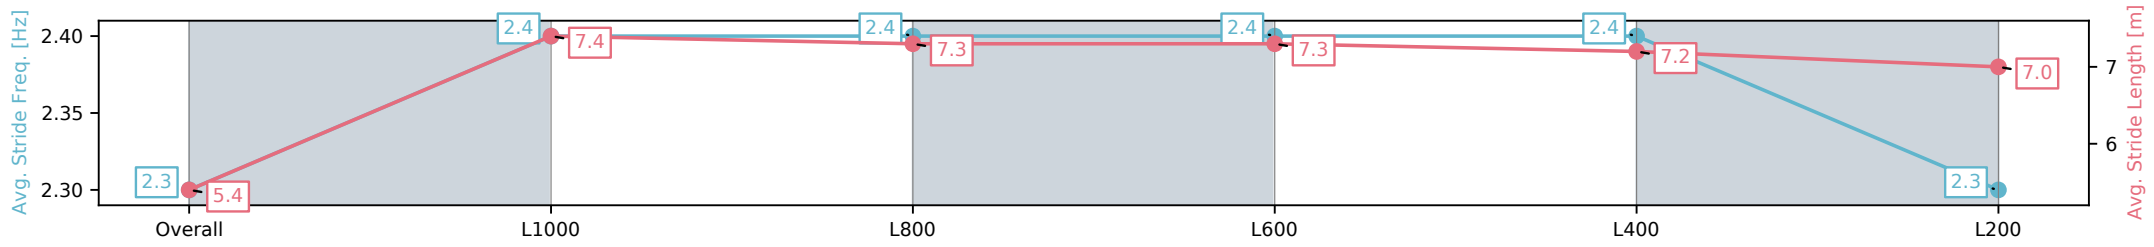

Section	Overall	L1000	L800	L600	L400	L200
Section Times	1:09.97[1] (0:14.22)	0:55.75[2] (0:10.87)	0:44.88[2] (0:10.97)	0:33.91[1] (0:11.01)	0:22.90[1] (0:11.06)	0:11.84[1] (0:11.84)
Average Speed [km/h]	50.7	66.3	65.8	65.5	65.2	60.8
Top Speed [km/h]	66.0	67.2	66.6	66.2	65.9	63.8
Avg. Dist. to Rail [m]	6.1	1.5	1.1	0.2	1.3	2.1
Avg. Stride Freq. [Hz]	2.3	2.4	2.4	2.4	2.4	2.3
Avg. Stride Length [m]	5.4	7.4	7.3	7.3	7.2	7.0