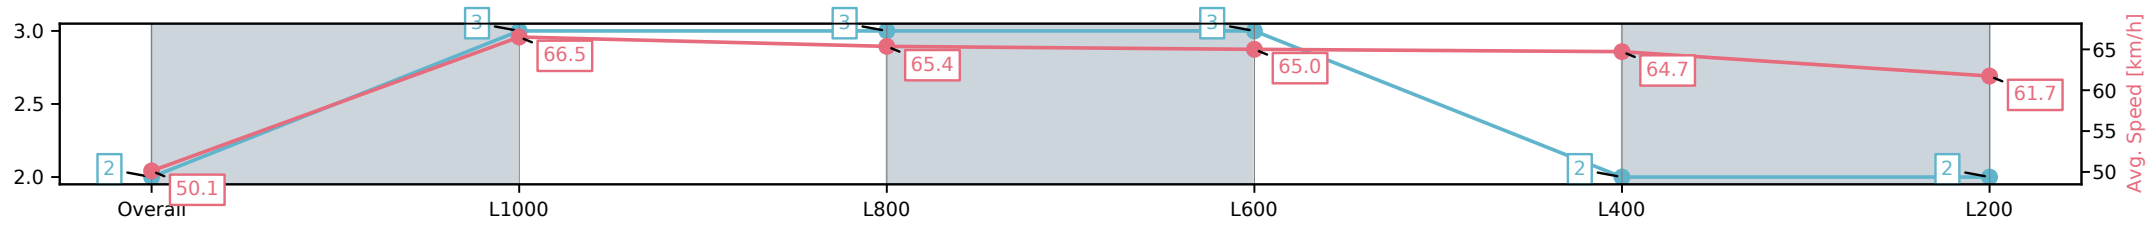

Horse/Jockey Name	SPIRIT OF CAMELOT/Todd Pannell
Finish Rank	2
Fastest Section Time (Section)	0:10.82 (L1000)
Top Speed [km/h] (Section)	67.2 (Overall)
Race State	Finished

Morphettville SA - Professional
Race 3: Sportsbet Same Race Multi Handicap - 1200m
10 March 2025 - 1:40PM
Track Rating: Good 4, Weather: Fine, Rail Position: True

Section	Overall	L1000	L800	L600	L400	L200
Section Times	1:10.01[2] (0:14.37)	0:55.64[3] (0:10.82)	0:44.82[3] (0:10.99)	0:33.83[3] (0:11.03)	0:22.80[2] (0:11.12)	0:11.68[2] (0:11.68)
Average Speed [km/h]	50.1	66.5	65.4	65.0	64.7	61.7
Top Speed [km/h]	65.0	67.2	66.2	66.2	65.2	63.8
Avg. Dist. to Rail [m]	0.9	0.2	0.5	0.7	0.4	1.3
Avg. Stride Freq. [Hz]	2.3	2.5	2.4	2.4	2.4	2.4
Avg. Stride Length [m]	5.5	7.5	7.5	7.6	7.4	7.1

[ ] Ranking at each section and finish
-:-:- No data available at this section
NA No data available