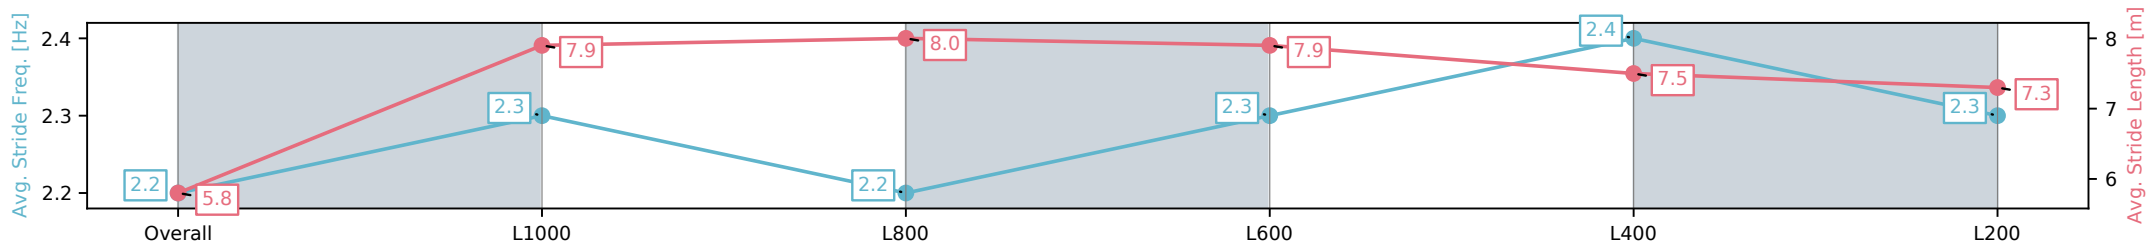

Horse/Jockey Name	CLARENCE/Kayla Crowther
Finish Rank	7
Fastest Section Time (Section)	0:10.89 (L1000)
Top Speed [km/h] (Section)	67.0 (Overall)
Race State	Finished

Morphettville SA - Professional
Race 3: Sportsbet Same Race Multi Handicap - 1200m
10 March 2025 - 1:40PM
Track Rating: Good 4, Weather: Fine, Rail Position: True

Section	Overall	L1000	L800	L600	L400	L200
Section Times	1:10.35[7] (0:14.38)	0:55.97[4] (0:10.89)	0:45.08[4] (0:11.06)	0:34.02[5] (0:11.01)	0:23.01[5] (0:11.17)	0:11.84[6] (0:11.84)
Average Speed [km/h]	50.1	66.2	65.4	65.6	64.6	60.8
Top Speed [km/h]	64.3	67.0	66.2	65.9	66.0	62.5
Avg. Dist. to Rail [m]	2.5	1.8	1.5	0.7	2.4	3.3
Avg. Stride Freq. [Hz]	2.2	2.3	2.2	2.3	2.4	2.3
Avg. Stride Length [m]	5.8	7.9	8.0	7.9	7.5	7.3

[ ] Ranking at each section and finish
-:-:- No data available at this section
NA No data available