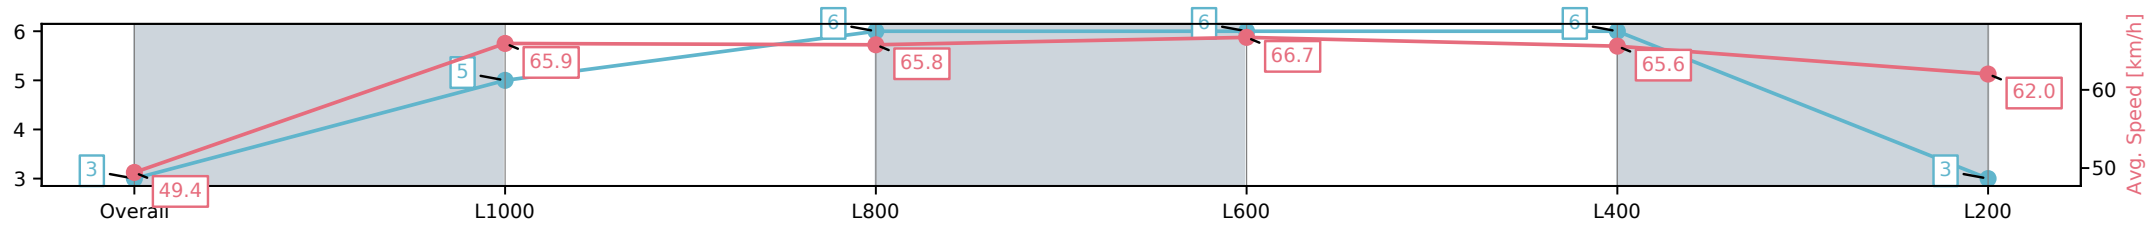

Horse/Jockey Name	THREE RINGS/Alana Livesey
Finish Rank	3
Fastest Section Time (Section)	0:10.86 (L600)
Top Speed [km/h] (Section)	67.8 (L800)
Race State	Finished

Morphettville SA - Professional
Race 3: Sportsbet Same Race Multi Handicap - 1200m
10 March 2025 - 1:40PM
Track Rating: Good 4, Weather: Fine, Rail Position: True

Section	Overall	L1000	L800	L600	L400	L200
Section Times	1:10.03[3] (0:14.56)	0:55.46[5] (0:10.92)	0:44.54[6] (0:11.00)	0:33.54[6] (0:10.86)	0:22.68[6] (0:11.06)	0:11.62[3] (0:11.62)
Average Speed [km/h]	49.4	65.9	65.8	66.7	65.6	62.0
Top Speed [km/h]	64.2	67.2	66.7	67.8	67.0	64.7
Avg. Dist. to Rail [m]	3.3	1.7	1.5	1.3	6.0	6.6
Avg. Stride Freq. [Hz]	2.4	2.4	2.4	2.4	2.5	2.4
Avg. Stride Length [m]	5.3	7.6	7.7	7.7	7.3	7.0

[ ] Ranking at each section and finish
-:-:- No data available at this section
NA No data available