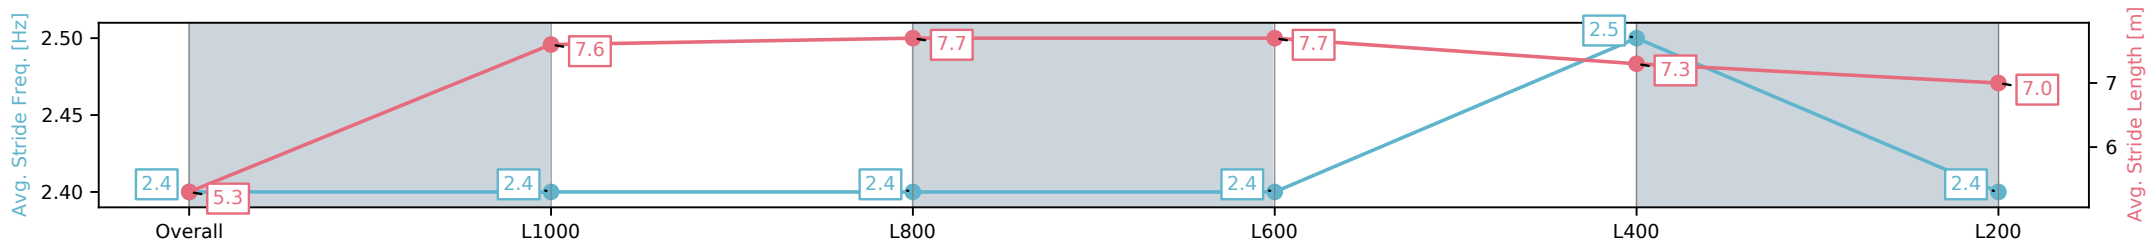

Horse/Jockey Name	THREE RINGS/Alana Livesey
Finish Rank	3
Fastest Section Time (Section)	0:10.86 (L600)
Top Speed [km/h] (Section)	67.8 (L800)
Race State	Finished

Morphettville SA - Professional
Race 3: Sportsbet Same Race Multi Handicap - 1200m
10 March 2025 - 1:40PM
Track Rating: Good 4, Weather: Fine, Rail Position: True

Section	Overall	L1000	L800	L600	L400	L200
Section Times	1:10.03[3] (0:14.56)	0:55.46[5] (0:10.92)	0:44.54[6] (0:11.00)	0:33.54[6] (0:10.86)	0:22.68[6] (0:11.06)	0:11.62[3] (0:11.62)
Average Speed [km/h]	49.4	65.9	65.8	66.7	65.6	62.0
Top Speed [km/h]	64.2	67.2	66.7	67.8	67.0	64.7
Avg. Dist. to Rail [m]	3.3	1.7	1.5	1.3	6.0	6.6
Avg. Stride Freq. [Hz]	2.4	2.4	2.4	2.4	2.5	2.4
Avg. Stride Length [m]	5.3	7.6	7.7	7.7	7.3	7.0

[ ] Ranking at each section and finish
-:-:- No data available at this section
NA No data available