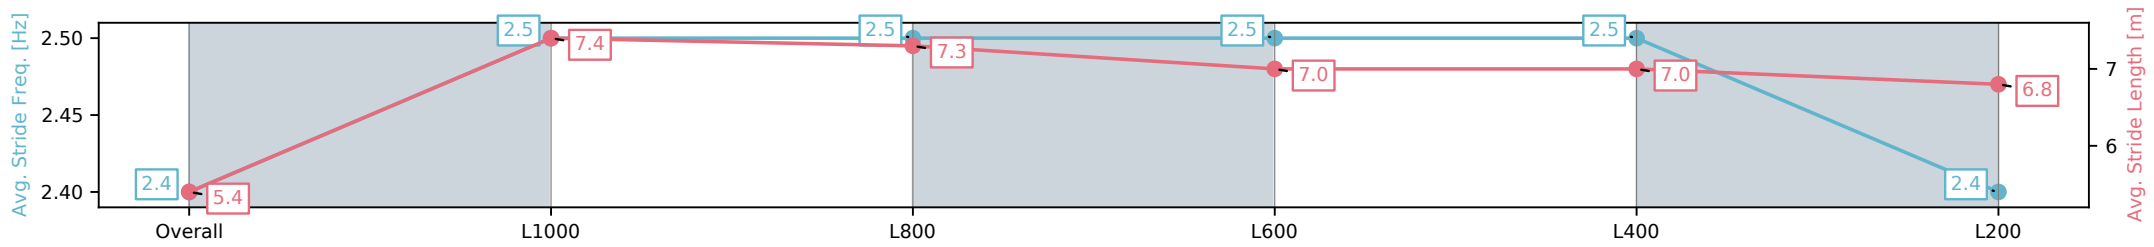

Horse/Jockey Name	SUPER ALANA/Blake Shinn
Finish Rank	5
Fastest Section Time (Section)	0:10.89 (L1000)
Top Speed [km/h] (Section)	67.4 (Overall)
Race State	Finished

Morphettville SA - Professional
Race 3: Sportsbet Same Race Multi Handicap - 1200m
10 March 2025 - 1:40PM
Track Rating: Good 4, Weather: Fine, Rail Position: True

Section	Overall	L1000	L800	L600	L400	L200
Section Times	1:10.30[5] (0:14.13)	0:56.17[1] (0:10.89)	0:45.28[1] (0:11.06)	0:34.22[2] (0:11.15)	0:23.07[3] (0:11.20)	0:11.87[5] (0:11.87)
Average Speed [km/h]	51.0	66.2	65.3	64.9	64.4	60.6
Top Speed [km/h]	67.4	67.4	65.9	65.5	66.2	63.9
Avg. Dist. to Rail [m]	2.8	0.7	0.8	1.3	1.1	1.7
Avg. Stride Freq. [Hz]	2.4	2.5	2.5	2.5	2.5	2.4
Avg. Stride Length [m]	5.4	7.4	7.3	7.0	7.0	6.8

Report Created: Mon 10 March 2025 14:37:49 GMT+11 (Note: Timing is based on positional data)

[ ] Ranking at each section and finish
-:-:- No data available at this section
NA No data available