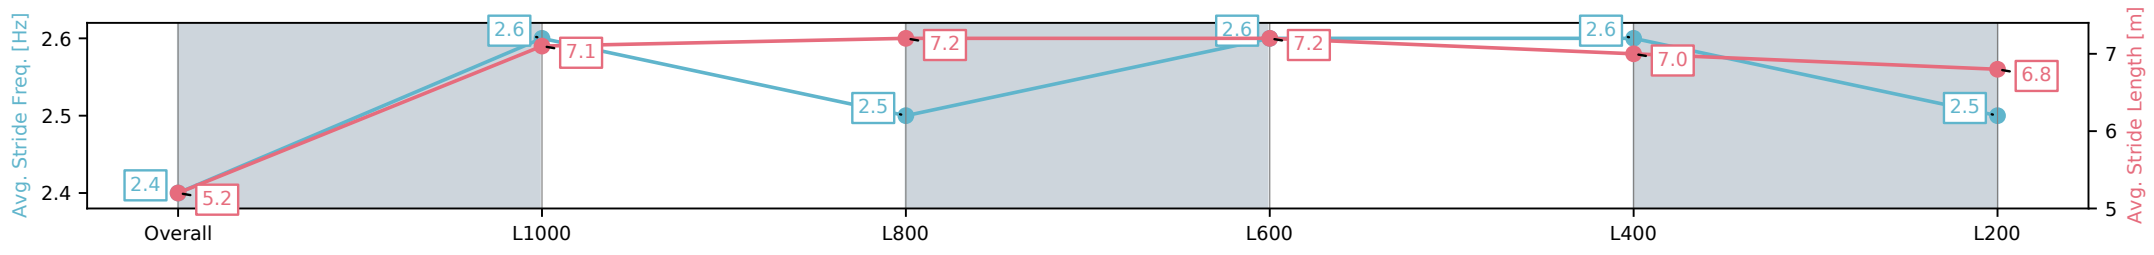

Horse/Jockey Name	ROCKSTAR MEGGSY/Taylor Johnstone
Finish Rank	6
Fastest Section Time (Section)	0:10.87 (L1000)
Top Speed [km/h] (Section)	69.6 (Overall)
Race State	Finished

Morphettville SA - Professional
Race 3: Sportsbet Same Race Multi Handicap - 1200m
10 March 2025 - 1:40PM
Track Rating: Good 4, Weather: Fine, Rail Position: True

Section	Overall	L1000	L800	L600	L400	L200
Section Times	1:10.32[6] (0:14.72)	0:55.60[7] (0:10.87)	0:44.73[7] (0:11.03)	0:33.70[7] (0:11.05)	0:22.65[8] (0:11.01)	0:11.64[8] (0:11.64)
Average Speed [km/h]	49.0	66.1	66.1	66.1	66.0	61.8
Top Speed [km/h]	62.7	69.6	68.7	66.6	66.5	64.4
Avg. Dist. to Rail [m]	4.4	2.3	2.8	3.1	6.6	7.9
Avg. Stride Freq. [Hz]	2.4	2.6	2.5	2.6	2.6	2.5
Avg. Stride Length [m]	5.2	7.1	7.2	7.2	7.0	6.8

[ ] Ranking at each section and finish
-:-:- No data available at this section
NA No data available