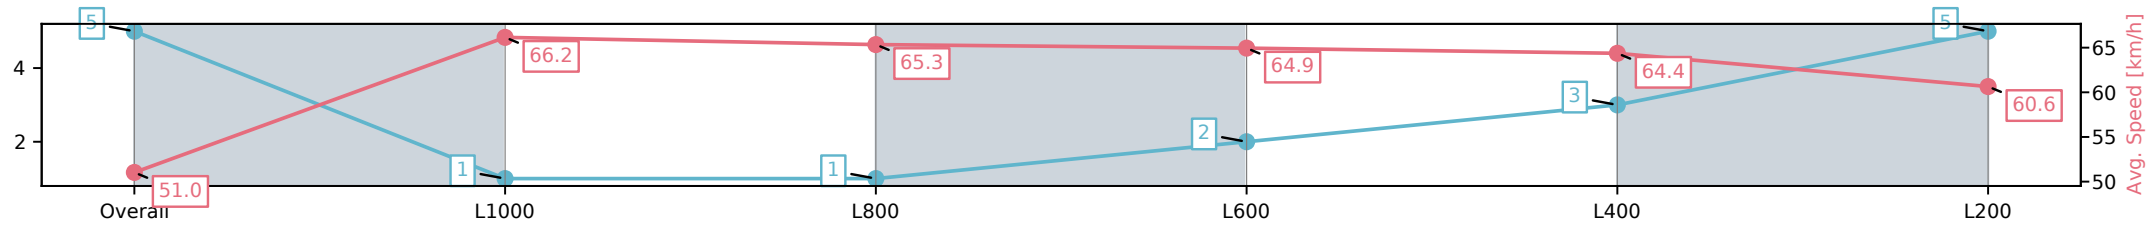

Horse/Jockey Name	SUPER ALANA/Blake Shinn
Finish Rank	5
Fastest Section Time (Section)	0:10.89 (L1000)
Top Speed [km/h] (Section)	67.4 (Overall)
Race State	Finished

Morphettville SA - Professional
Race 3: Sportsbet Same Race Multi Handicap - 1200m
10 March 2025 - 1:40PM
Track Rating: Good 4, Weather: Fine, Rail Position: True

Section	Overall	L1000	L800	L600	L400	L200
Section Times	1:10.30[5] (0:14.13)	0:56.17[1] (0:10.89)	0:45.28[1] (0:11.06)	0:34.22[2] (0:11.15)	0:23.07[3] (0:11.20)	0:11.87[5] (0:11.87)
Average Speed [km/h]	51.0	66.2	65.3	64.9	64.4	60.6
Top Speed [km/h]	67.4	67.4	65.9	65.5	66.2	63.9
Avg. Dist. to Rail [m]	2.8	0.7	0.8	1.3	1.1	1.7
Avg. Stride Freq. [Hz]	2.4	2.5	2.5	2.5	2.5	2.4
Avg. Stride Length [m]	5.4	7.4	7.3	7.0	7.0	6.8

Report Created: Mon 10 March 2025 14:37:49 GMT+11 (Note: Timing is based on positional data)

[ ] Ranking at each section and finish
-:-:- No data available at this section
NA No data available