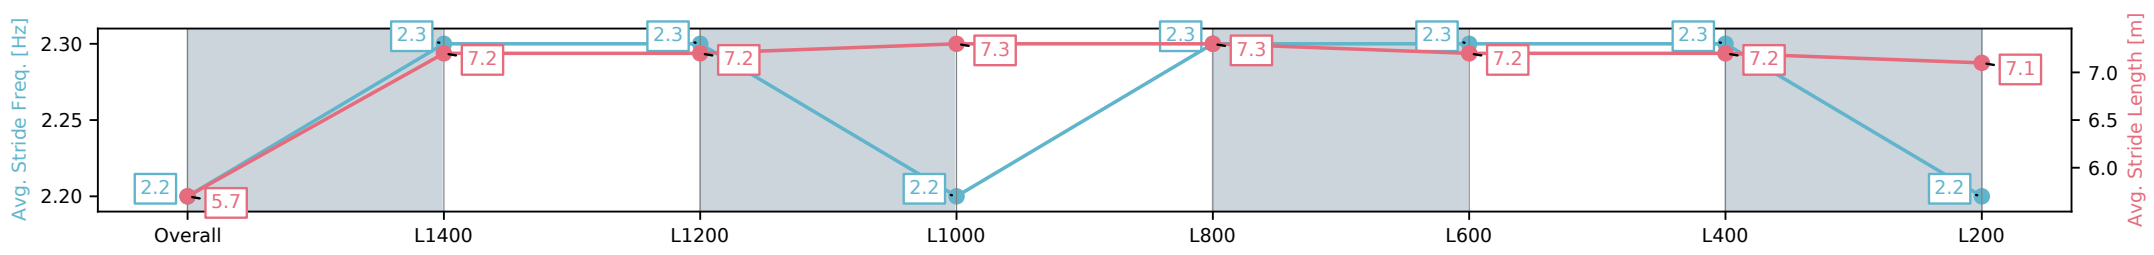

[] Ranking at each section and finish
 -:-:- No data available at this section
 NA No data available

Horse/Jockey Name	RUNNING ON TIME/Joe Bowditch
Finish Rank	5
Fastest Section Time (Section)	0:11.44 (L1400)
Top Speed [km/h] (Section)	64.8 (Overall)
Race State	Finished

Morphettville SA - Professional
 Race 1: Sportsbet Fast Form Handicap - 1600m
 10 March 2025 - 12:31PM
 Track Rating: Good 4, Weather: Fine, Rail Position: True

Section	Overall	L1400	L1200	L1000	L800	L600	L400	L200
Section Times	1:36.03[5] (0:14.18)	1:21.85[5] (0:11.44)	1:10.41[5] (0:11.79)	0:58.62[6] (0:11.70)	0:46.92[6] (0:11.53)	0:35.39[6] (0:11.48)	0:23.91[5] (0:11.66)	0:12.25[6] (0:12.25)
Average Speed [km/h]	50.8	63.3	61.6	61.5	62.7	62.9	62.0	58.8
Top Speed [km/h]	64.8	64.7	64.0	62.3	63.7	63.5	63.2	61.0
Avg. Dist. to Rail [m]	5.5	2.0	1.8	2.2	1.5	0.7	3.6	7.3
Avg. Stride Freq. [Hz]	2.2	2.3	2.3	2.2	2.3	2.3	2.3	2.2
Avg. Stride Length [m]	5.7	7.2	7.2	7.3	7.3	7.2	7.2	7.1