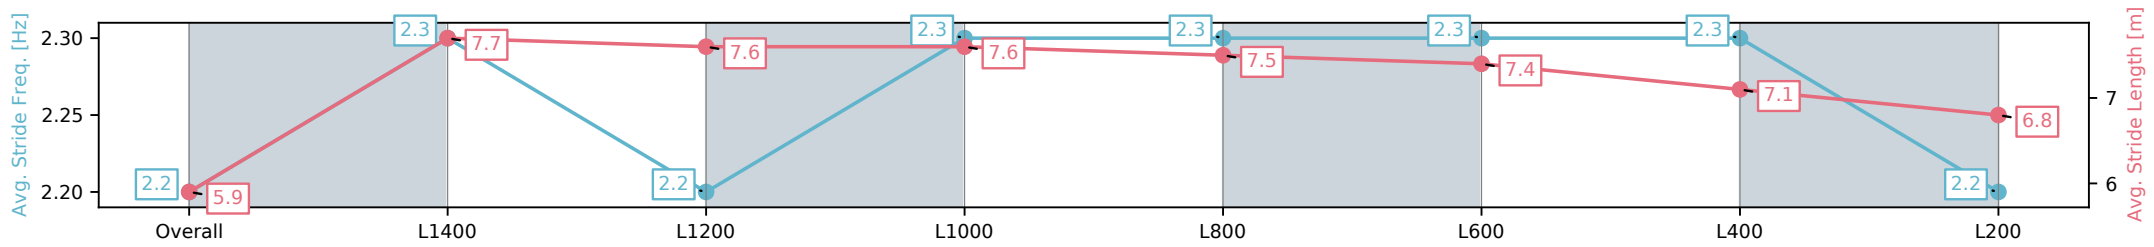

Report Created: Mon 10 March 2025 13:19:22 GMT+11 (Note: Timing is based on positional data)

- [] Ranking at each section and finish
- :-:- No data available at this section
- NA No data available

Horse/Jockey Name	EXALTED FIRE/Jade Doyle
Finish Rank	9
Fastest Section Time (Section)	0:11.17 (L1400)
Top Speed [km/h] (Section)	65.9 (Overall)
Race State	Finished

Morphettville SA - Professional
 Race 1: Sportsbet Fast Form Handicap - 1600m
 10 March 2025 - 12:31PM
 Track Rating: Good 4, Weather: Fine, Rail Position: True

Section	Overall	L1400	L1200	L1000	L800	L600	L400	L200
Section Times	1:37.57[9] (0:14.04)	1:23.53[4] (0:11.17)	1:12.36[3] (0:11.81)	1:00.55[3] (0:11.69)	0:48.86[3] (0:11.66)	0:37.20[4] (0:11.73)	0:25.47[4] (0:12.14)	0:13.33[9] (0:13.33)
Average Speed [km/h]	51.3	64.7	61.3	61.6	61.7	61.6	59.2	54.0
Top Speed [km/h]	65.4	65.9	63.8	62.6	63.0	63.0	61.0	57.3
Avg. Dist. to Rail [m]	3.3	1.1	1.3	1.6	0.8	0.3	0.6	2.2
Avg. Stride Freq. [Hz]	2.2	2.3	2.2	2.3	2.3	2.3	2.3	2.2
Avg. Stride Length [m]	5.9	7.7	7.6	7.6	7.5	7.4	7.1	6.8