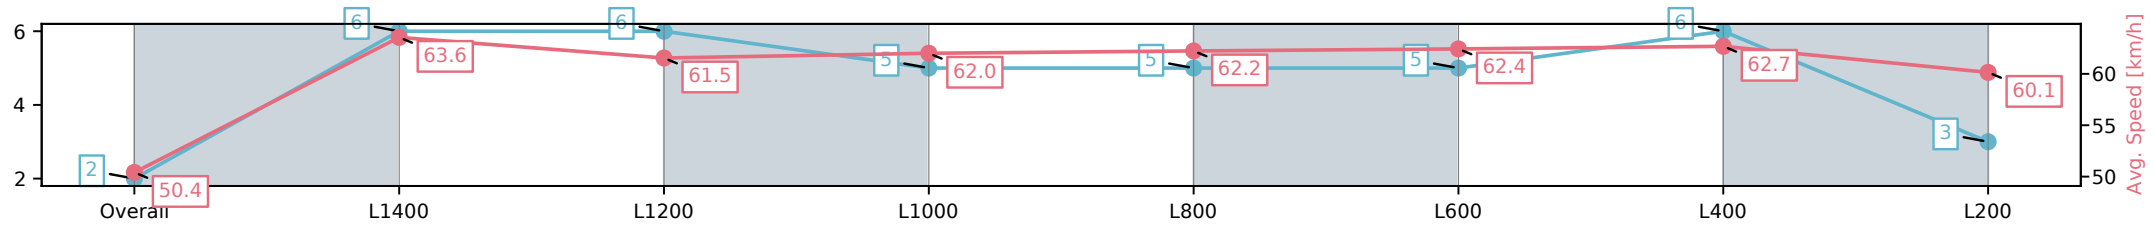

Horse/Jockey Name	INAUGURAL/Jason Holder
Finish Rank	2
Fastest Section Time (Section)	0:11.39 (L1400)
Top Speed [km/h] (Section)	65.1 (Overall)
Race State	Finished

Morphettville SA - Professional
Race 1: Sportsbet Fast Form Handicap - 1600m
10 March 2025 - 12:31PM
Track Rating: Good 4, Weather: Fine, Rail Position: True

Section	Overall	L1400	L1200	L1000	L800	L600	L400	L200
Section Times	1:35.62[2] (0:14.28)	1:21.34[6] (0:11.39)	1:09.95[6] (0:11.72)	0:58.23[5] (0:11.60)	0:46.63[5] (0:11.60)	0:35.03[5] (0:11.56)	0:23.47[6] (0:11.49)	0:11.98[3] (0:11.98)
Average Speed [km/h]	50.4	63.6	61.5	62.0	62.2	62.4	62.7	60.1
Top Speed [km/h]	63.9	65.1	63.4	62.9	62.8	63.6	63.5	62.2
Avg. Dist. to Rail [m]	3.9	1.1	0.5	1.4	0.9	0.4	2.2	5.8
Avg. Stride Freq. [Hz]	2.2	2.3	2.3	2.3	2.3	2.3	2.3	2.3
Avg. Stride Length [m]	5.7	7.7	7.5	7.6	7.6	7.5	7.5	7.2

[ ] Ranking at each section and finish
-:-:- No data available at this section
NA No data available