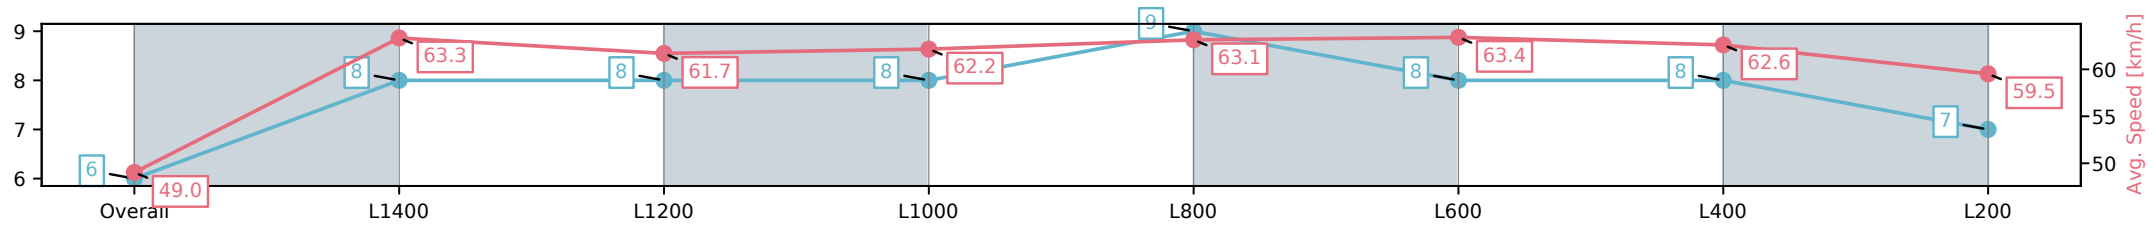

Horse/Jockey Name	MASTER AT ARMS/Manoel Nunes
Finish Rank	6
Fastest Section Time (Section)	0:11.42 (L600)
Top Speed [km/h] (Section)	65.6 (Overall)
Race State	Finished

Morphettville SA - Professional
Race 1: Sportsbet Fast Form Handicap - 1600m
10 March 2025 - 12:31PM
Track Rating: Good 4, Weather: Fine, Rail Position: True

Section	Overall	L1400	L1200	L1000	L800	L600	L400	L200
Section Times	1:36.04[6] (0:14.72)	1:21.32[8] (0:11.46)	1:09.86[8] (0:11.74)	0:58.12[8] (0:11.59)	0:46.53[9] (0:11.45)	0:35.08[8] (0:11.42)	0:23.66[8] (0:11.54)	0:12.12[7] (0:12.12)
Average Speed [km/h]	49.0	63.3	61.7	62.2	63.1	63.4	62.6	59.5
Top Speed [km/h]	65.6	65.5	63.3	63.2	63.9	63.9	63.0	62.1
Avg. Dist. to Rail [m]	8.2	2.6	1.4	2.2	1.6	0.9	4.3	7.6
Avg. Stride Freq. [Hz]	2.1	2.2	2.2	2.2	2.2	2.2	2.3	2.2
Avg. Stride Length [m]	5.9	7.9	7.8	8.0	7.8	7.8	7.6	7.4

[ ] Ranking at each section and finish
-:-:- No data available at this section
NA No data available