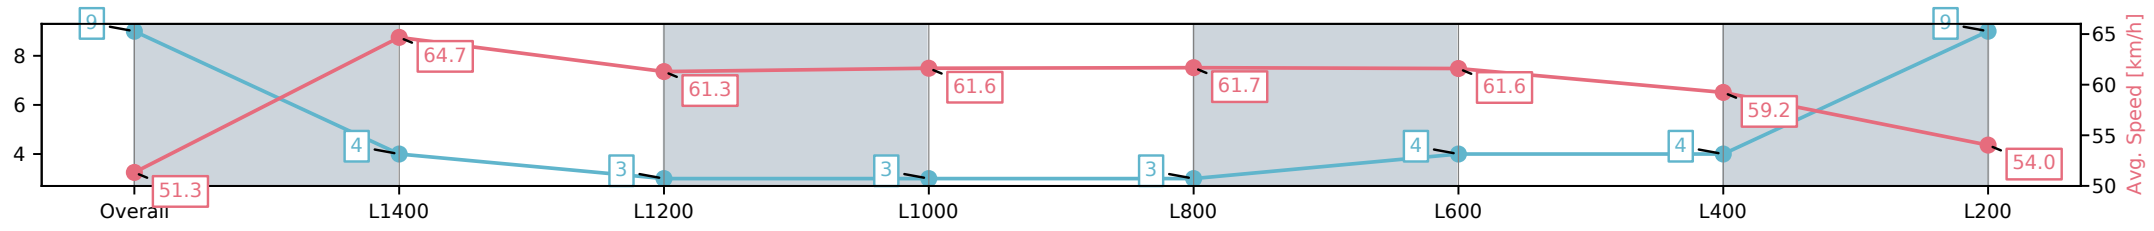

Morphettville SA - Professional
 Race 1: Sportsbet Fast Form Handicap - 1600m
 10 March 2025 - 12:31PM
 Track Rating: Good 4, Weather: Fine, Rail Position: True

Section	Overall	L1400	L1200	L1000	L800	L600	L400	L200
Section Times	1:37.57[9] (0:14.04)	1:23.53[4] (0:11.17)	1:12.36[3] (0:11.81)	1:00.55[3] (0:11.69)	0:48.86[3] (0:11.66)	0:37.20[4] (0:11.73)	0:25.47[4] (0:12.14)	0:13.33[9] (0:13.33)
Average Speed [km/h]	51.3	64.7	61.3	61.6	61.7	61.6	59.2	54.0
Top Speed [km/h]	65.4	65.9	63.8	62.6	63.0	63.0	61.0	57.3
Avg. Dist. to Rail [m]	3.3	1.1	1.3	1.6	0.8	0.3	0.6	2.2
Avg. Stride Freq. [Hz]	2.2	2.3	2.2	2.3	2.3	2.3	2.3	2.2
Avg. Stride Length [m]	5.9	7.7	7.6	7.6	7.5	7.4	7.1	6.8