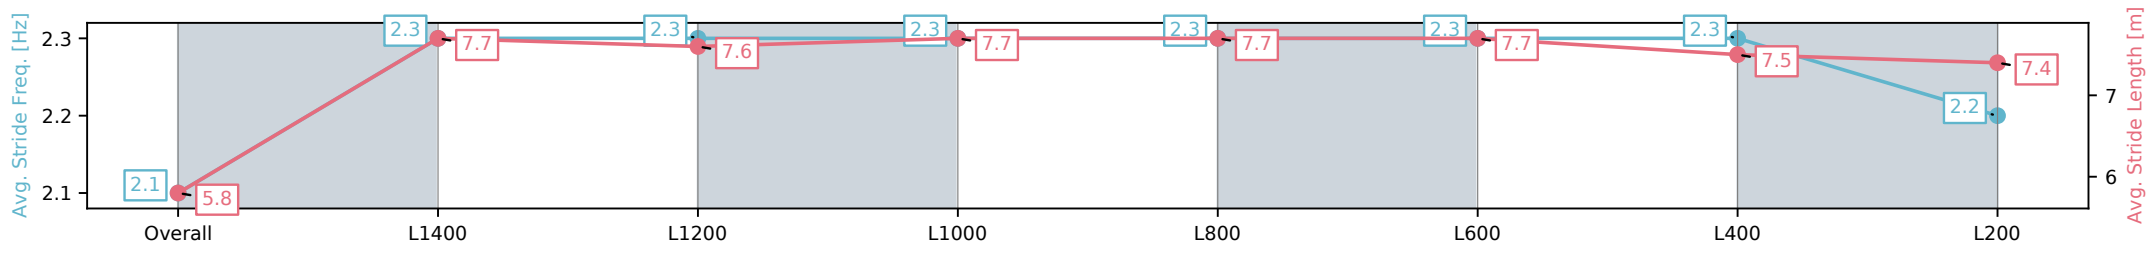

[] Ranking at each section and finish
 -:-:- No data available at this section
 NA No data available

Horse/Jockey Name	CRIMSON VINE/Kayla Crowther
Finish Rank	7
Fastest Section Time (Section)	0:11.43 (L600)
Top Speed [km/h] (Section)	65.2 (Overall)
Race State	Finished

Morphettville SA - Professional
 Race 1: Sportsbet Fast Form Handicap - 1600m
 10 March 2025 - 12:31PM
 Track Rating: Good 4, Weather: Fine, Rail Position: True

Section	Overall	L1400	L1200	L1000	L800	L600	L400	L200
Section Times	1:36.17[7] (0:14.75)	1:21.42[9] (0:11.47)	1:09.95[9] (0:11.73)	0:58.22[9] (0:11.55)	0:46.67[8] (0:11.49)	0:35.18[9] (0:11.43)	0:23.75[9] (0:11.61)	0:12.14[8] (0:12.14)
Average Speed [km/h]	48.8	63.5	61.9	62.4	62.7	63.2	62.3	59.3
Top Speed [km/h]	64.9	65.2	62.6	63.4	63.6	63.7	62.9	61.8
Avg. Dist. to Rail [m]	7.9	3.2	2.0	0.7	0.3	0.6	3.8	4.9
Avg. Stride Freq. [Hz]	2.1	2.3	2.3	2.3	2.3	2.3	2.3	2.2
Avg. Stride Length [m]	5.8	7.7	7.6	7.7	7.7	7.7	7.5	7.4