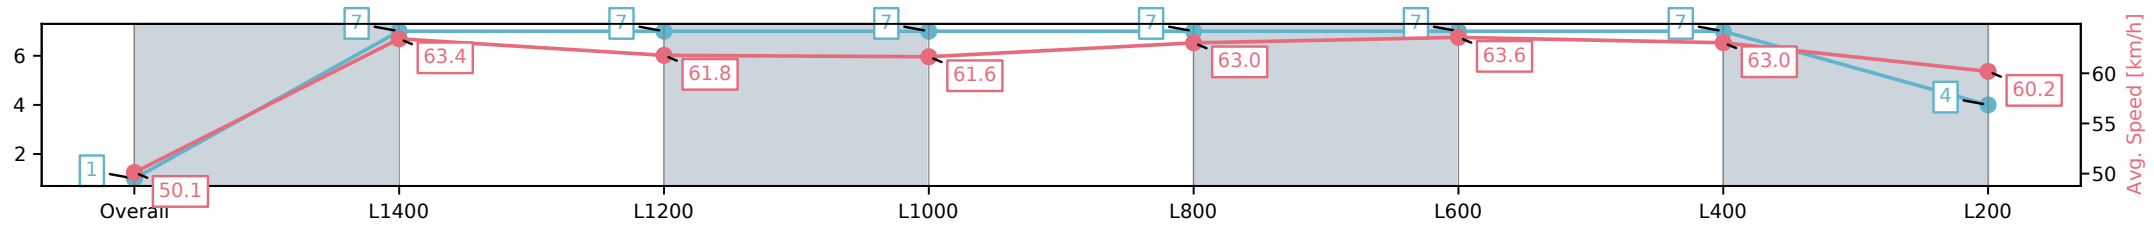

Section	Overall	L1400	L1200	L1000	L800	L600	L400	L200
Section Times	1:35.62[1] (0:14.38)	1:21.24[7] (0:11.43)	1:09.81[7] (0:11.77)	0:58.04[7] (0:11.67)	0:46.37[7] (0:11.49)	0:34.88[7] (0:11.43)	0:23.45[7] (0:11.49)	0:11.96[4] (0:11.96)
Average Speed [km/h]	50.1	63.4	61.8	61.6	63.0	63.6	63.0	60.2
Top Speed [km/h]	65.0	64.9	63.5	62.7	63.9	64.3	63.8	62.3
Avg. Dist. to Rail [m]	4.8	2.2	2.3	2.6	1.9	1.8	4.9	7.2
Avg. Stride Freq. [Hz]	2.2	2.3	2.3	2.3	2.3	2.3	2.4	2.3
Avg. Stride Length [m]	5.7	7.6	7.5	7.6	7.6	7.6	7.4	7.2