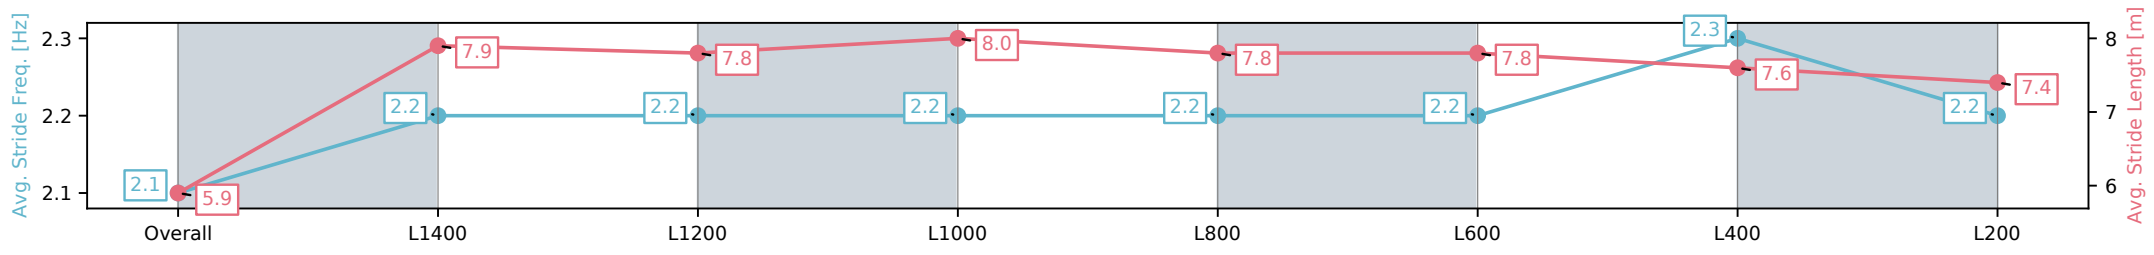

[] Ranking at each section and finish
 -:-:- No data available at this section
 NA No data available

Horse/Jockey Name	MASTER AT ARMS/Manoel Nunes
Finish Rank	6
Fastest Section Time (Section)	0:11.42 (L600)
Top Speed [km/h] (Section)	65.6 (Overall)
Race State	Finished

Morphettville SA - Professional
 Race 1: Sportsbet Fast Form Handicap - 1600m
 10 March 2025 - 12:31PM
 Track Rating: Good 4, Weather: Fine, Rail Position: True

Section	Overall	L1400	L1200	L1000	L800	L600	L400	L200
Section Times	1:36.04[6] (0:14.72)	1:21.32[8] (0:11.46)	1:09.86[8] (0:11.74)	0:58.12[8] (0:11.59)	0:46.53[9] (0:11.45)	0:35.08[8] (0:11.42)	0:23.66[8] (0:11.54)	0:12.12[7] (0:12.12)
Average Speed [km/h]	49.0	63.3	61.7	62.2	63.1	63.4	62.6	59.5
Top Speed [km/h]	65.6	65.5	63.3	63.2	63.9	63.9	63.0	62.1
Avg. Dist. to Rail [m]	8.2	2.6	1.4	2.2	1.6	0.9	4.3	7.6
Avg. Stride Freq. [Hz]	2.1	2.2	2.2	2.2	2.2	2.2	2.3	2.2
Avg. Stride Length [m]	5.9	7.9	7.8	8.0	7.8	7.8	7.6	7.4