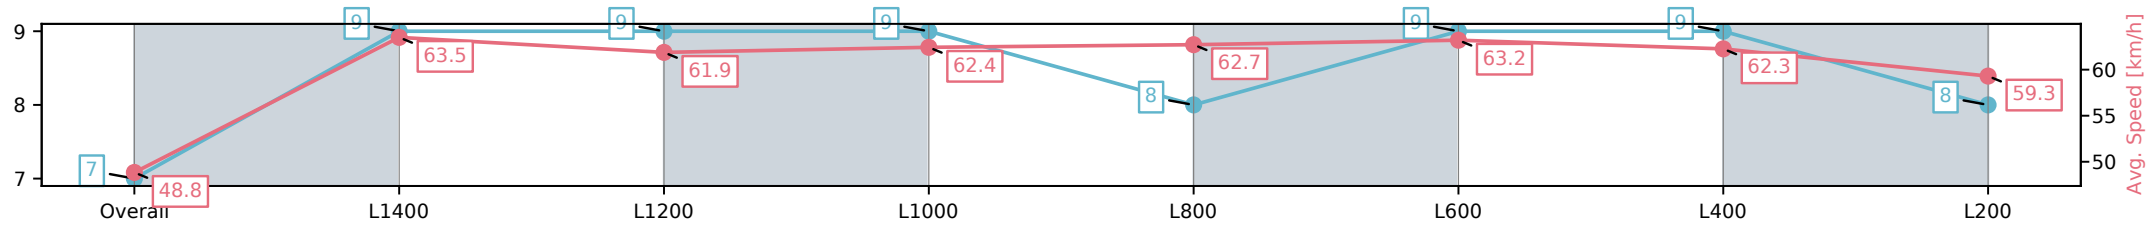

Horse/Jockey Name	CRIMSON VINE/Kayla Crowther
Finish Rank	7
Fastest Section Time (Section)	0:11.43 (L600)
Top Speed [km/h] (Section)	65.2 (Overall)
Race State	Finished

Morphettville SA - Professional
Race 1: Sportsbet Fast Form Handicap - 1600m
10 March 2025 - 12:31PM
Track Rating: Good 4, Weather: Fine, Rail Position: True

Section	Overall	L1400	L1200	L1000	L800	L600	L400	L200
Section Times	1:36.17[7] (0:14.75)	1:21.42[9] (0:11.47)	1:09.95[9] (0:11.73)	0:58.22[9] (0:11.55)	0:46.67[8] (0:11.49)	0:35.18[9] (0:11.43)	0:23.75[9] (0:11.61)	0:12.14[8] (0:12.14)
Average Speed [km/h]	48.8	63.5	61.9	62.4	62.7	63.2	62.3	59.3
Top Speed [km/h]	64.9	65.2	62.6	63.4	63.6	63.7	62.9	61.8
Avg. Dist. to Rail [m]	7.9	3.2	2.0	0.7	0.3	0.6	3.8	4.9
Avg. Stride Freq. [Hz]	2.1	2.3	2.3	2.3	2.3	2.3	2.3	2.2
Avg. Stride Length [m]	5.8	7.7	7.6	7.7	7.7	7.7	7.5	7.4

[ ] Ranking at each section and finish
-:-:- No data available at this section
NA No data available