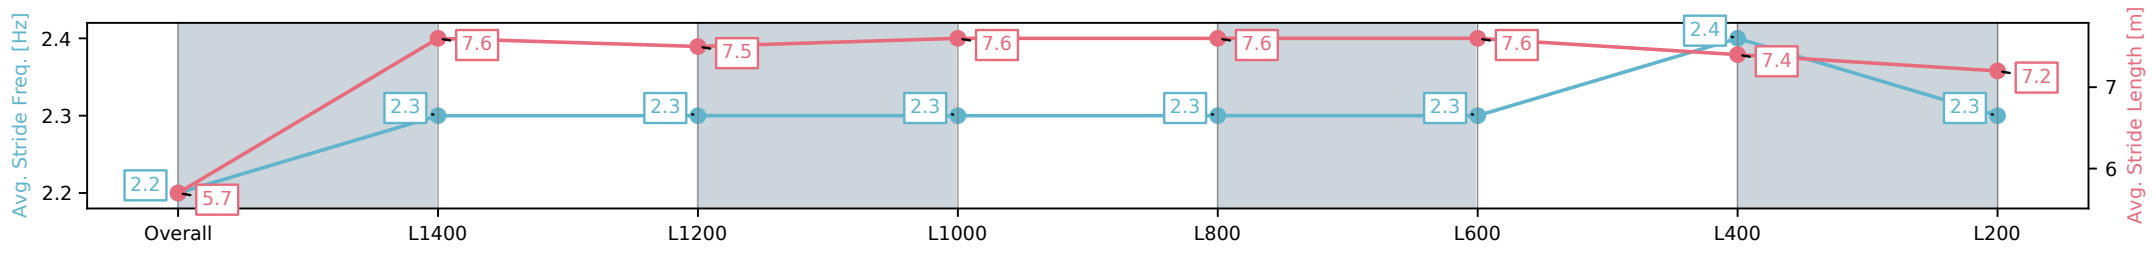

Scratched: Lake's Folly (#2), Just Like Lisa (#6)

- [] Position in running at each section and finish
- #: Saddle cloth number
- :--- No data available at this section
- DNF Did not finish
- NA No data available
- DNT Did not track
- █ Background shading for fastest section

Section	Overall	L1400	L1200	L1000	L800	L600	L400	L200
Section Times	1:35.62[1] (0:14.38)	1:21.24[7] (0:11.43)	1:09.81[7] (0:11.77)	0:58.04[7] (0:11.67)	0:46.37[7] (0:11.49)	0:34.88[7] (0:11.43)	0:23.45[7] (0:11.49)	0:11.96[4] (0:11.96)
Average Speed [km/h]	50.1	63.4	61.8	61.6	63.0	63.6	63.0	60.2
Top Speed [km/h]	65.0	64.9	63.5	62.7	63.9	64.3	63.8	62.3
Avg. Dist. to Rail [m]	4.8	2.2	2.3	2.6	1.9	1.8	4.9	7.2
Avg. Stride Freq. [Hz]	2.2	2.3	2.3	2.3	2.3	2.3	2.4	2.3
Avg. Stride Length [m]	5.7	7.6	7.5	7.6	7.6	7.6	7.4	7.2