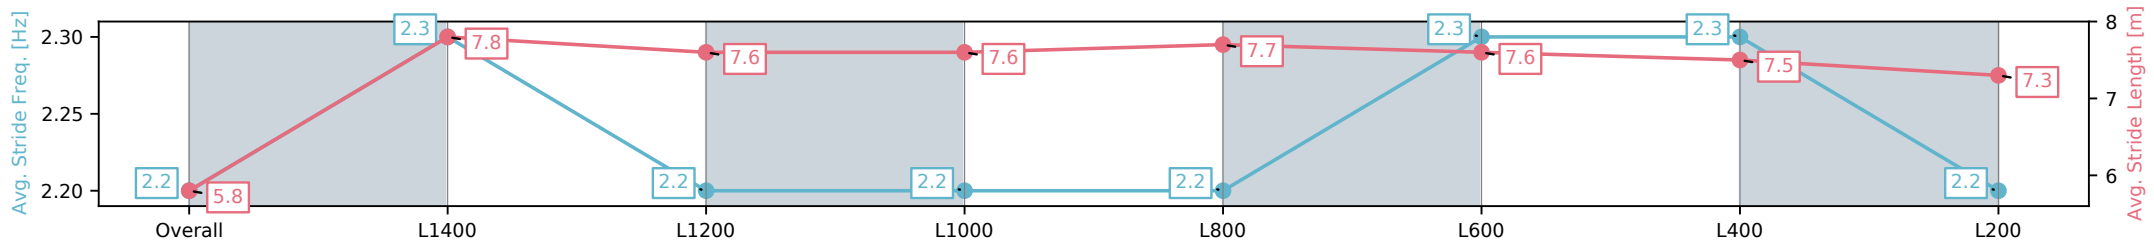

[] Ranking at each section and finish
 -:-:- No data available at this section
 NA No data available

Horse/Jockey Name	BOLTED IN/Jessica Tzaferis
Finish Rank	3
Fastest Section Time (Section)	0:11.37 (L1400)
Top Speed [km/h] (Section)	65.9 (Overall)
Race State	Finished

Morphettville SA - Professional
 Race 1: Sportsbet Fast Form Handicap - 1600m
 10 March 2025 - 12:31PM
 Track Rating: Good 4, Weather: Fine, Rail Position: True

Section	Overall	L1400	L1200	L1000	L800	L600	L400	L200
Section Times	1:35.80[3] (0:13.97)	1:21.83[3] (0:11.37)	1:10.46[4] (0:11.77)	0:58.69[4] (0:11.68)	0:47.01[4] (0:11.57)	0:35.43[3] (0:11.62)	0:23.81[3] (0:11.53)	0:12.28[2] (0:12.28)
Average Speed [km/h]	51.6	63.9	61.6	61.6	62.3	62.2	62.4	58.6
Top Speed [km/h]	65.9	65.3	63.6	62.1	62.7	62.6	63.8	61.1
Avg. Dist. to Rail [m]	7.2	2.9	1.7	1.9	1.3	0.4	1.4	3.9
Avg. Stride Freq. [Hz]	2.2	2.3	2.2	2.2	2.2	2.3	2.3	2.2
Avg. Stride Length [m]	5.8	7.8	7.6	7.6	7.7	7.6	7.5	7.3