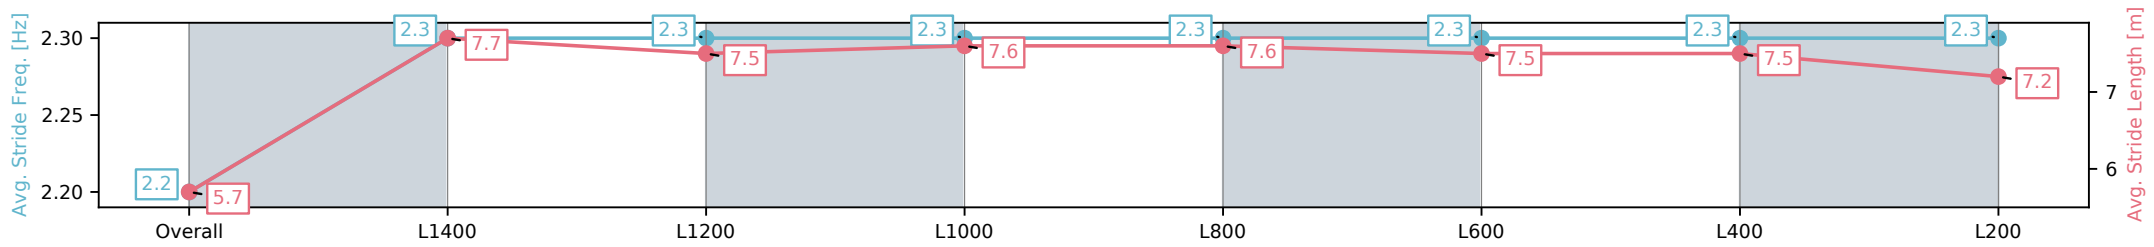

Horse/Jockey Name	INAUGURAL/Jason Holder
Finish Rank	2
Fastest Section Time (Section)	0:11.39 (L1400)
Top Speed [km/h] (Section)	65.1 (Overall)
Race State	Finished

Morphettville SA - Professional
Race 1: Sportsbet Fast Form Handicap - 1600m
10 March 2025 - 12:31PM
Track Rating: Good 4, Weather: Fine, Rail Position: True

Section	Overall	L1400	L1200	L1000	L800	L600	L400	L200
Section Times	1:35.62[2] (0:14.28)	1:21.34[6] (0:11.39)	1:09.95[6] (0:11.72)	0:58.23[5] (0:11.60)	0:46.63[5] (0:11.60)	0:35.03[5] (0:11.56)	0:23.47[6] (0:11.49)	0:11.98[3] (0:11.98)
Average Speed [km/h]	50.4	63.6	61.5	62.0	62.2	62.4	62.7	60.1
Top Speed [km/h]	63.9	65.1	63.4	62.9	62.8	63.6	63.5	62.2
Avg. Dist. to Rail [m]	3.9	1.1	0.5	1.4	0.9	0.4	2.2	5.8
Avg. Stride Freq. [Hz]	2.2	2.3	2.3	2.3	2.3	2.3	2.3	2.3
Avg. Stride Length [m]	5.7	7.7	7.5	7.6	7.6	7.5	7.5	7.2

[ ] Ranking at each section and finish
-:-:- No data available at this section
NA No data available