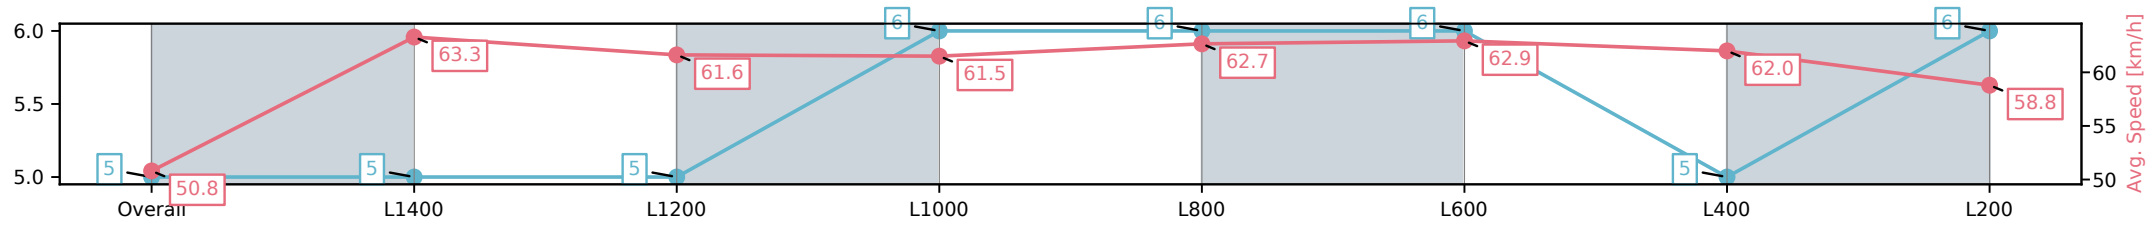

Horse/Jockey Name	RUNNING ON TIME/Joe Bowditch
Finish Rank	5
Fastest Section Time (Section)	0:11.44 (L1400)
Top Speed [km/h] (Section)	64.8 (Overall)
Race State	Finished

Morphettville SA - Professional
Race 1: Sportsbet Fast Form Handicap - 1600m
10 March 2025 - 12:31PM
Track Rating: Good 4, Weather: Fine, Rail Position: True

Section	Overall	L1400	L1200	L1000	L800	L600	L400	L200
Section Times	1:36.03[5] (0:14.18)	1:21.85[5] (0:11.44)	1:10.41[5] (0:11.79)	0:58.62[6] (0:11.70)	0:46.92[6] (0:11.53)	0:35.39[6] (0:11.48)	0:23.91[5] (0:11.66)	0:12.25[6] (0:12.25)
Average Speed [km/h]	50.8	63.3	61.6	61.5	62.7	62.9	62.0	58.8
Top Speed [km/h]	64.8	64.7	64.0	62.3	63.7	63.5	63.2	61.0
Avg. Dist. to Rail [m]	5.5	2.0	1.8	2.2	1.5	0.7	3.6	7.3
Avg. Stride Freq. [Hz]	2.2	2.3	2.3	2.2	2.3	2.3	2.3	2.2
Avg. Stride Length [m]	5.7	7.2	7.2	7.3	7.3	7.2	7.2	7.1

[ ] Ranking at each section and finish
-:-:- No data available at this section
NA No data available