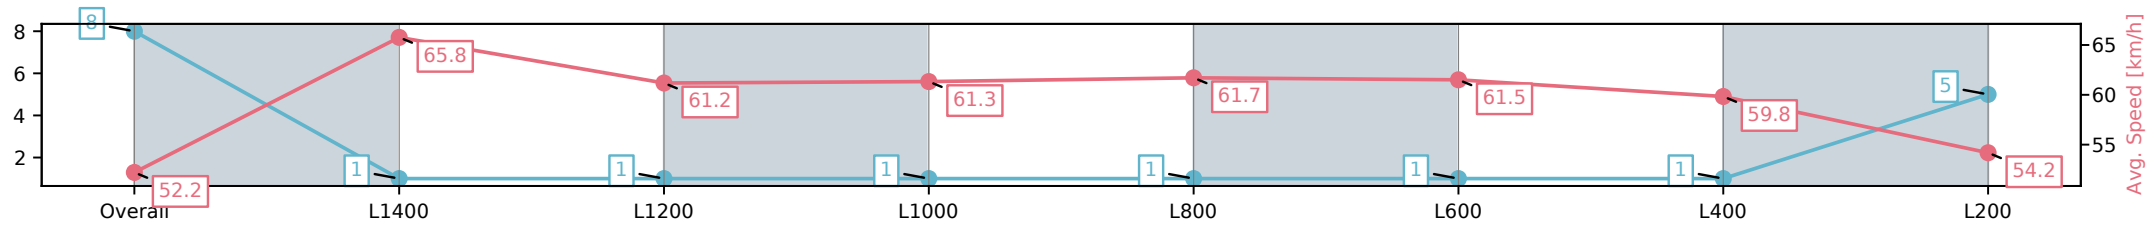

Horse/Jockey Name	CHAMBERS BAY/Lachlan Neindorf
Finish Rank	8
Fastest Section Time (Section)	0:10.92 (L1400)
Top Speed [km/h] (Section)	68.4 (Overall)
Race State	Finished

Morphettville SA - Professional
Race 1: Sportsbet Fast Form Handicap - 1600m
10 March 2025 - 12:31PM
Track Rating: Good 4, Weather: Fine, Rail Position: True

Section	Overall	L1400	L1200	L1000	L800	L600	L400	L200
Section Times	1:36.99[8] (0:13.79)	1:23.20[1] (0:10.92)	1:12.28[1] (0:11.78)	1:00.50[1] (0:11.75)	0:48.75[1] (0:11.72)	0:37.03[1] (0:11.71)	0:25.32[1] (0:12.03)	0:13.29[5] (0:13.28)
Average Speed [km/h]	52.2	65.8	61.2	61.3	61.7	61.5	59.8	54.2
Top Speed [km/h]	68.4	68.4	62.1	62.3	62.3	62.3	61.0	58.3
Avg. Dist. to Rail [m]	7.8	0.9	0.7	1.7	1.3	0.3	0.5	0.6
Avg. Stride Freq. [Hz]	2.3	2.3	2.2	2.2	2.3	2.3	2.3	2.1
Avg. Stride Length [m]	5.8	7.8	7.6	7.7	7.6	7.5	7.3	7.1

Report Created: Mon 10 March 2025 13:19:22 GMT+11 (Note: Timing is based on positional data)

- [ ] Ranking at each section and finish
- -:-:- No data available at this section
- NA No data available