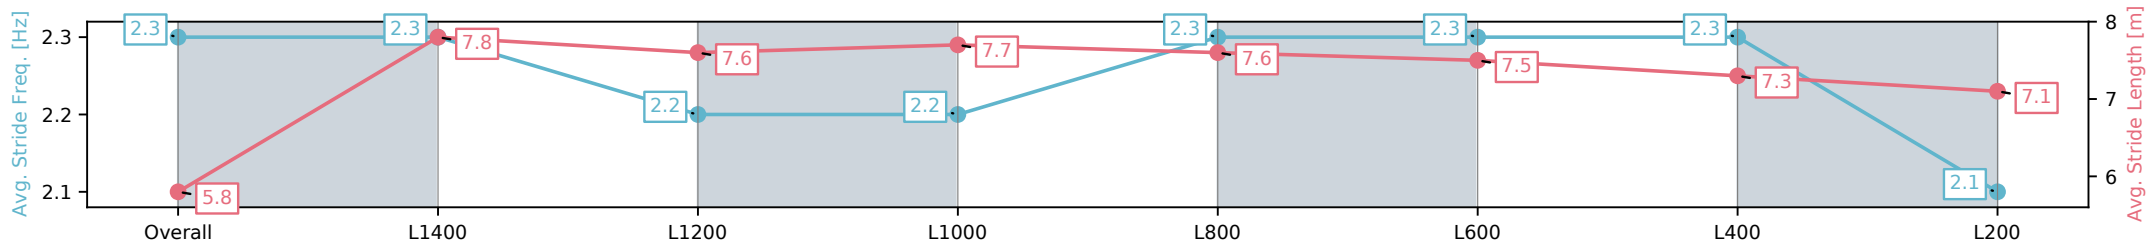

[] Ranking at each section and finish
 -:-:- No data available at this section
 NA No data available

Horse/Jockey Name	CHAMBERS BAY/Lachlan Neindorf
Finish Rank	8
Fastest Section Time (Section)	0:10.92 (L1400)
Top Speed [km/h] (Section)	68.4 (Overall)
Race State	Finished

Morphettville SA - Professional
 Race 1: Sportsbet Fast Form Handicap - 1600m
 10 March 2025 - 12:31PM
 Track Rating: Good 4, Weather: Fine, Rail Position: True

Section	Overall	L1400	L1200	L1000	L800	L600	L400	L200
Section Times	1:36.99[8] (0:13.79)	1:23.20[1] (0:10.92)	1:12.28[1] (0:11.78)	1:00.50[1] (0:11.75)	0:48.75[1] (0:11.72)	0:37.03[1] (0:11.71)	0:25.32[1] (0:12.03)	0:13.29[5] (0:13.28)
Average Speed [km/h]	52.2	65.8	61.2	61.3	61.7	61.5	59.8	54.2
Top Speed [km/h]	68.4	68.4	62.1	62.3	62.3	62.3	61.0	58.3
Avg. Dist. to Rail [m]	7.8	0.9	0.7	1.7	1.3	0.3	0.5	0.6
Avg. Stride Freq. [Hz]	2.3	2.3	2.2	2.2	2.3	2.3	2.3	2.1
Avg. Stride Length [m]	5.8	7.8	7.6	7.7	7.6	7.5	7.3	7.1