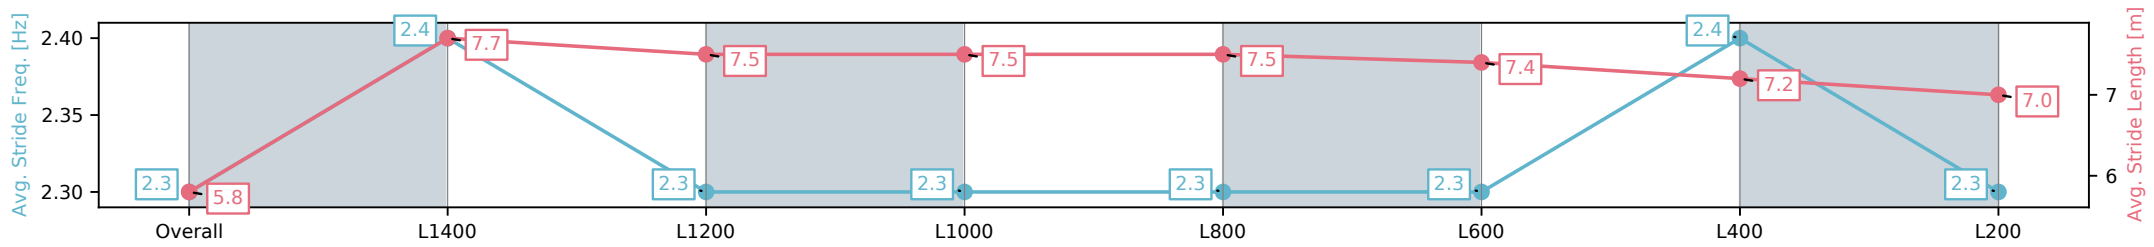

Report Created: Mon 10 March 2025 13:19:15 GMT+11 (Note: Timing is based on positional data)

[] Ranking at each section and finish
 -:-:- No data available at this section
 NA No data available

Horse/Jockey Name	WILLYBEAFCTOR/Stacey Metcalfe
Finish Rank	4
Fastest Section Time (Section)	0:11.23 (L1400)
Top Speed [km/h] (Section)	66.2 (Overall)
Race State	Finished

Morphettville SA - Professional
 Race 1: Sportsbet Fast Form Handicap - 1600m
 10 March 2025 - 12:31PM
 Track Rating: Good 4, Weather: Fine, Rail Position: True

Section	Overall	L1400	L1200	L1000	L800	L600	L400	L200
Section Times	1:35.99[4] (0:13.88)	1:22.11[2] (0:11.23)	1:10.88[2] (0:11.74)	0:59.14[2] (0:11.64)	0:47.50[2] (0:11.64)	0:35.86[2] (0:11.61)	0:24.25[2] (0:11.71)	0:12.54[1] (0:12.54)
Average Speed [km/h]	51.8	65.0	61.6	61.9	62.0	62.2	61.4	57.5
Top Speed [km/h]	65.7	66.2	63.2	62.1	62.6	62.8	62.9	60.4
Avg. Dist. to Rail [m]	5.0	3.3	1.4	1.6	0.9	0.4	1.2	1.8
Avg. Stride Freq. [Hz]	2.3	2.4	2.3	2.3	2.3	2.3	2.4	2.3
Avg. Stride Length [m]	5.8	7.7	7.5	7.5	7.5	7.4	7.2	7.0