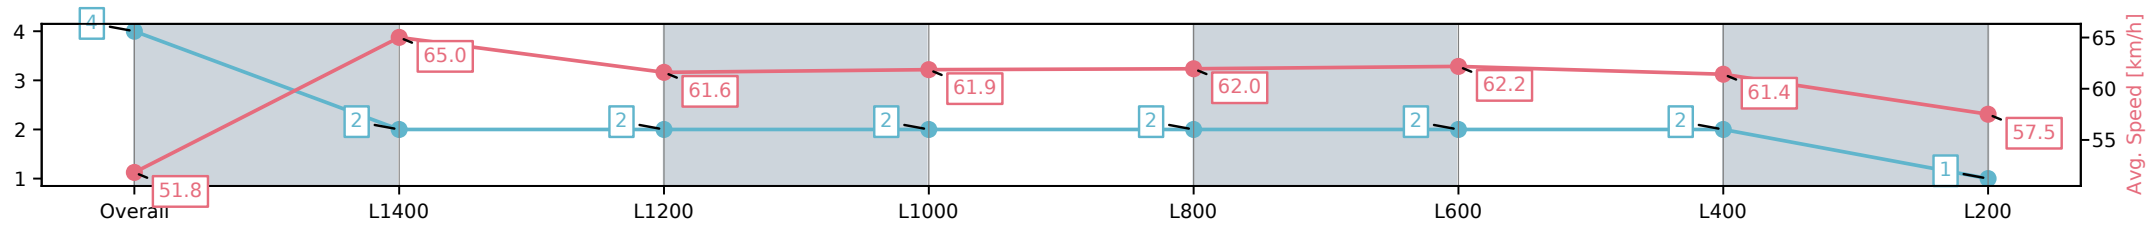

Horse/Jockey Name	WILLYBEAFCTOR/Stacey Metcalfe
Finish Rank	4
Fastest Section Time (Section)	0:11.23 (L1400)
Top Speed [km/h] (Section)	66.2 (Overall)
Race State	Finished

Morphettville SA - Professional
Race 1: Sportsbet Fast Form Handicap - 1600m
10 March 2025 - 12:31PM
Track Rating: Good 4, Weather: Fine, Rail Position: True

Section	Overall	L1400	L1200	L1000	L800	L600	L400	L200
Section Times	1:35.99[4] (0:13.88)	1:22.11[2] (0:11.23)	1:10.88[2] (0:11.74)	0:59.14[2] (0:11.64)	0:47.50[2] (0:11.64)	0:35.86[2] (0:11.61)	0:24.25[2] (0:11.71)	0:12.54[1] (0:12.54)
Average Speed [km/h]	51.8	65.0	61.6	61.9	62.0	62.2	61.4	57.5
Top Speed [km/h]	65.7	66.2	63.2	62.1	62.6	62.8	62.9	60.4
Avg. Dist. to Rail [m]	5.0	3.3	1.4	1.6	0.9	0.4	1.2	1.8
Avg. Stride Freq. [Hz]	2.3	2.4	2.3	2.3	2.3	2.3	2.4	2.3
Avg. Stride Length [m]	5.8	7.7	7.5	7.5	7.5	7.4	7.2	7.0

[ ] Ranking at each section and finish
-:-:- No data available at this section
NA No data available