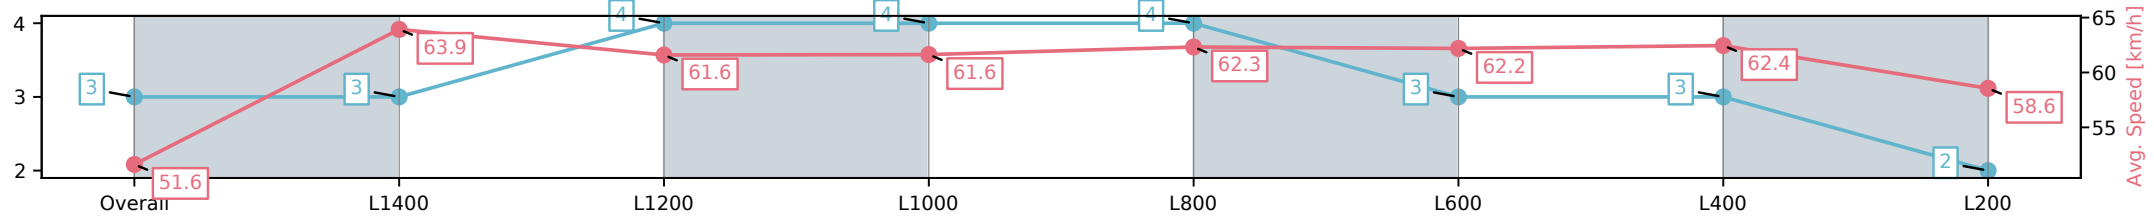

Horse/Jockey Name	BOLTED IN/Jessica Tzaferis
Finish Rank	3
Fastest Section Time (Section)	0:11.37 (L1400)
Top Speed [km/h] (Section)	65.9 (Overall)
Race State	Finished

Morphettville SA - Professional
Race 1: Sportsbet Fast Form Handicap - 1600m
10 March 2025 - 12:31PM
Track Rating: Good 4, Weather: Fine, Rail Position: True

Section	Overall	L1400	L1200	L1000	L800	L600	L400	L200
Section Times	1:35.80[3] (0:13.97)	1:21.83[3] (0:11.37)	1:10.46[4] (0:11.77)	0:58.69[4] (0:11.68)	0:47.01[4] (0:11.57)	0:35.43[3] (0:11.62)	0:23.81[3] (0:11.53)	0:12.28[2] (0:12.28)
Average Speed [km/h]	51.6	63.9	61.6	61.6	62.3	62.2	62.4	58.6
Top Speed [km/h]	65.9	65.3	63.6	62.1	62.7	62.6	63.8	61.1
Avg. Dist. to Rail [m]	7.2	2.9	1.7	1.9	1.3	0.4	1.4	3.9
Avg. Stride Freq. [Hz]	2.2	2.3	2.2	2.2	2.2	2.3	2.3	2.2
Avg. Stride Length [m]	5.8	7.8	7.6	7.6	7.7	7.6	7.5	7.3

Report Created: Mon 10 March 2025 13:19:15 GMT+11 (Note: Timing is based on positional data)

[ ] Ranking at each section and finish
-:-:- No data available at this section
NA No data available