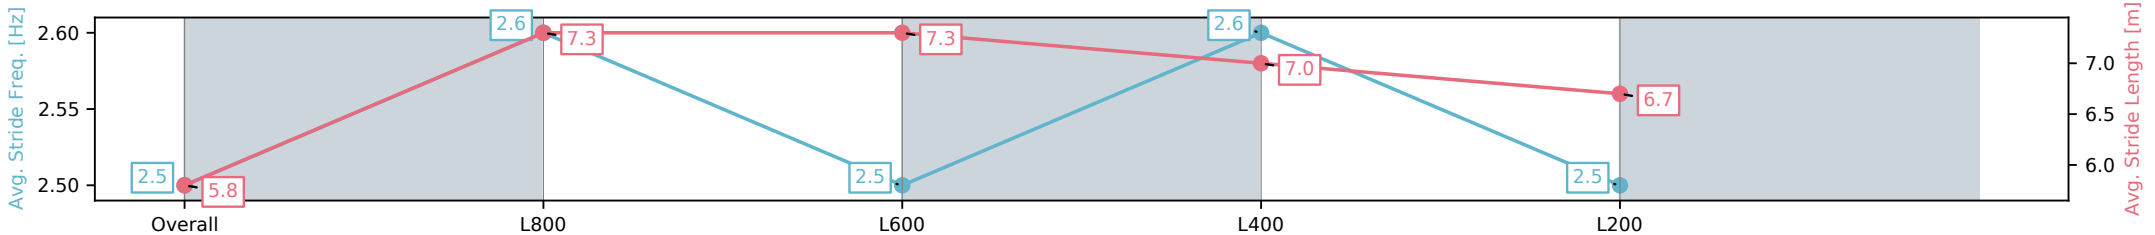

01 March 2025 - 3:57PM

Track Rating: Good 4, Weather: Fine, Rail Position: +6m Entire Sectional 608m

Section	Overall	L800	L600	L400	L200
Section Times	0:57.29[1] (0:13.32)	0:43.97[1] (0:10.40)	0:33.57[1] (0:10.87)	0:22.70[1] (0:11.02)	0:11.68[1] (0:11.68)
Average Speed [km/h]	54.1	69.4	66.5	65.4	61.5
Top Speed [km/h]	72.0	70.4	68.5	66.2	64.6
Avg. Dist. to Rail [m]	9.0	1.2	1.0	0.8	3.0
Avg. Stride Freq. [Hz]	2.5	2.6	2.5	2.6	2.5
Avg. Stride Length [m]	5.8	7.3	7.3	7.0	6.7