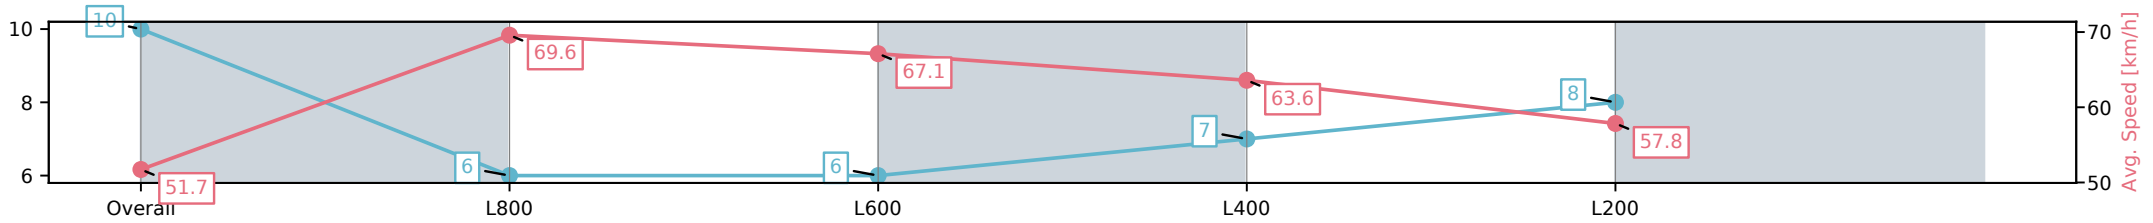

Morphettville Parks SA - Professional

Race 7: Thomas Farms Handicap - 1000m

01 March 2025 - 3:57PM

Track Rating: Good 4, Weather: Fine, Rail Position: +6m Entire Sectional 608m

Section	Overall	L800	L600	L400	L200
Section Times	0:58.90[10] (0:13.92)	0:44.98[6] (0:10.42)	0:34.56[6] (0:10.81)	0:23.75[7] (0:11.35)	0:12.40[8] (0:12.40)
Average Speed [km/h]	51.7	69.6	67.1	63.6	57.8
Top Speed [km/h]	70.0	70.2	69.2	65.6	60.9
Avg. Dist. to Rail [m]	6.5	2.4	1.2	3.9	8.6
Avg. Stride Freq. [Hz]	2.4	2.5	2.5	2.5	2.3
Avg. Stride Length [m]	5.9	7.2	7.0	7.0	6.6