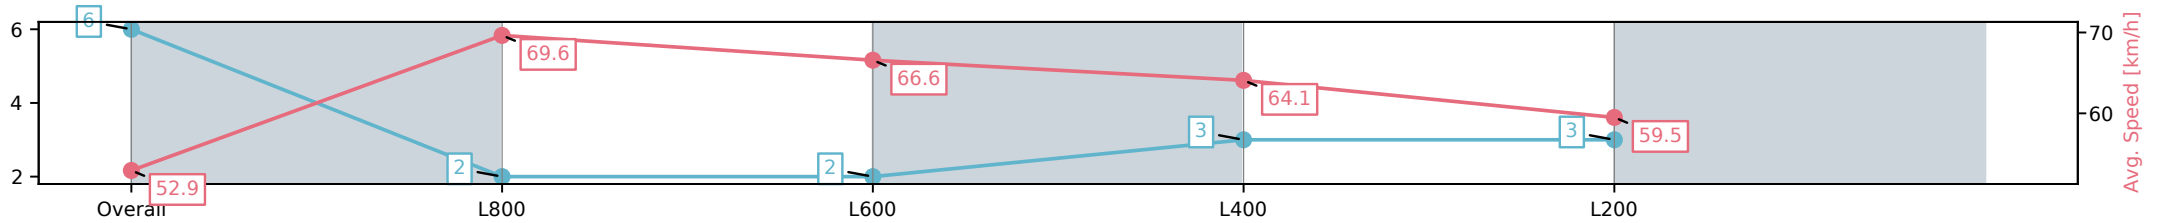

Morphettville Parks SA - Professional

Race 7: Thomas Farms Handicap - 1000m

01 March 2025 - 3:57PM

Track Rating: Good 4, Weather: Fine, Rail Position: +6m Entire Sectional 608m

Section	Overall	L800	L600	L400	L200
Section Times	0:58.12[6] (0:13.56)	0:44.55[2] (0:10.37)	0:34.18[2] (0:10.87)	0:23.31[3] (0:11.25)	0:12.06[3] (0:12.06)
Average Speed [km/h]	52.9	69.6	66.6	64.1	59.5
Top Speed [km/h]	69.8	70.6	68.9	65.1	62.4
Avg. Dist. to Rail [m]	1.9	0.8	0.9	1.5	2.1
Avg. Stride Freq. [Hz]	2.5	2.7	2.7	2.6	2.6
Avg. Stride Length [m]	5.8	6.8	6.8	6.6	6.4