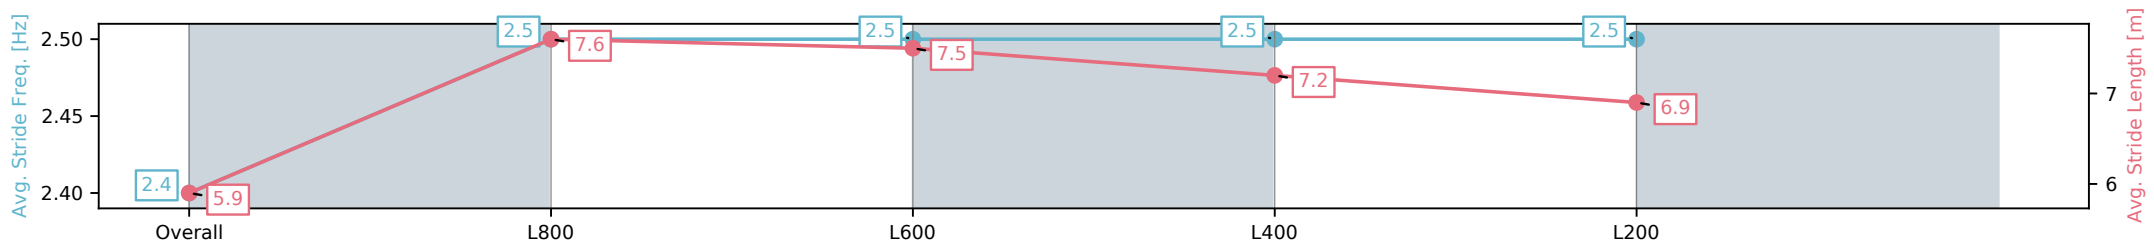

Morphettville Parks SA - Professional

Race 7: Thomas Farms Handicap - 1000m

01 March 2025 - 3:57PM

Track Rating: Good 4, Weather: Fine, Rail Position: +6m Entire Sectional 608m

Section	Overall	L800	L600	L400	L200
Section Times	0:57.89[5] (0:14.24)	0:43.65[8] (0:10.40)	0:33.25[8] (0:10.68)	0:22.57[8] (0:11.08)	0:11.49[7] (0:11.49)
Average Speed [km/h]	50.6	69.8	67.8	65.2	62.4
Top Speed [km/h]	68.7	70.9	68.7	66.6	65.1
Avg. Dist. to Rail [m]	7.2	2.9	0.8	5.1	9.2
Avg. Stride Freq. [Hz]	2.4	2.5	2.5	2.5	2.5
Avg. Stride Length [m]	5.9	7.6	7.5	7.2	6.9