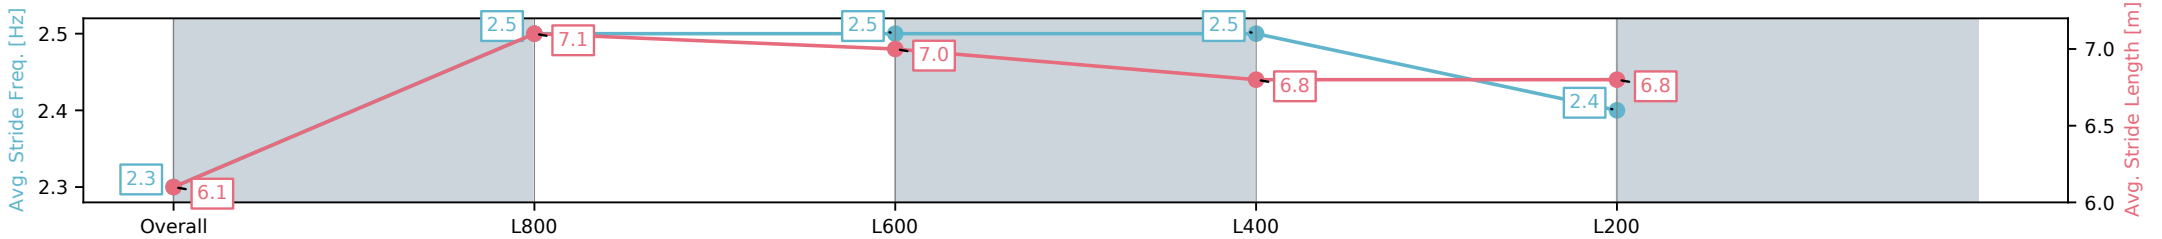

Morphettville Parks SA - Professional

Race 7: Thomas Farms Handicap - 1000m

01 March 2025 - 3:57PM

Track Rating: Good 4, Weather: Fine, Rail Position: +6m Entire Sectional 608m

Section	Overall	L800	L600	L400	L200
Section Times	0:58.73[9] (0:14.30)	0:44.43[10] (0:10.64)	0:33.79[10] (0:10.83)	0:22.96[10] (0:11.21)	0:11.75[10] (0:11.75)
Average Speed [km/h]	50.4	67.8	66.7	64.3	61.1
Top Speed [km/h]	67.4	68.3	68.2	65.3	63.4
Avg. Dist. to Rail [m]	4.1	0.8	0.9	1.3	1.2
Avg. Stride Freq. [Hz]	2.3	2.5	2.5	2.5	2.4
Avg. Stride Length [m]	6.1	7.1	7.0	6.8	6.8