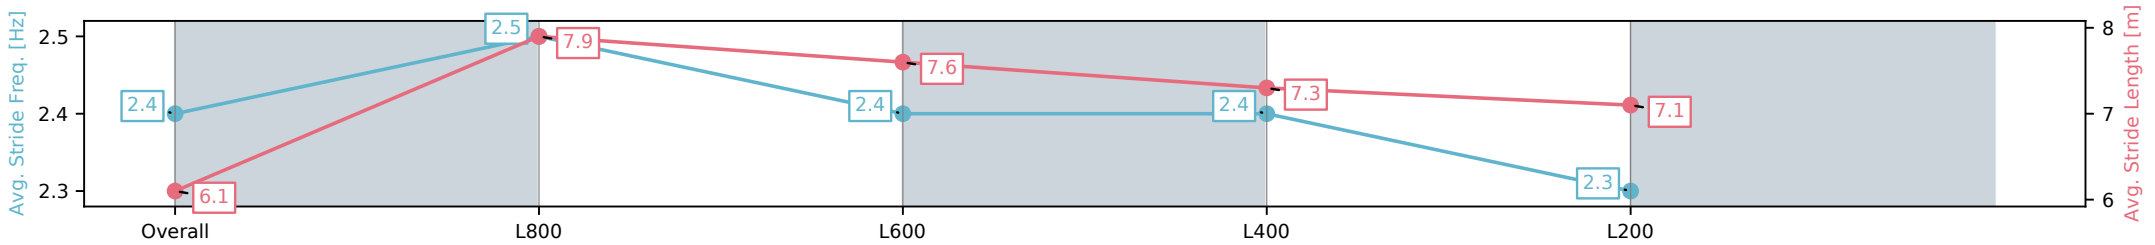

Morphettville Parks SA - Professional

Race 7: Thomas Farms Handicap - 1000m

01 March 2025 - 3:57PM

Track Rating: Good 4, Weather: Fine, Rail Position: +6m Entire Sectional 608m

Section	Overall	L800	L600	L400	L200
Section Times	0:58.35[7] (0:13.75)	0:44.60[4] (0:10.32)	0:34.28[4] (0:10.82)	0:23.46[4] (0:11.37)	0:12.09[6] (0:12.09)
Average Speed [km/h]	52.3	70.1	67.0	63.6	59.3
Top Speed [km/h]	70.5	71.0	68.8	64.9	62.2
Avg. Dist. to Rail [m]	7.6	2.2	1.1	4.1	5.5
Avg. Stride Freq. [Hz]	2.4	2.5	2.4	2.4	2.3
Avg. Stride Length [m]	6.1	7.9	7.6	7.3	7.1