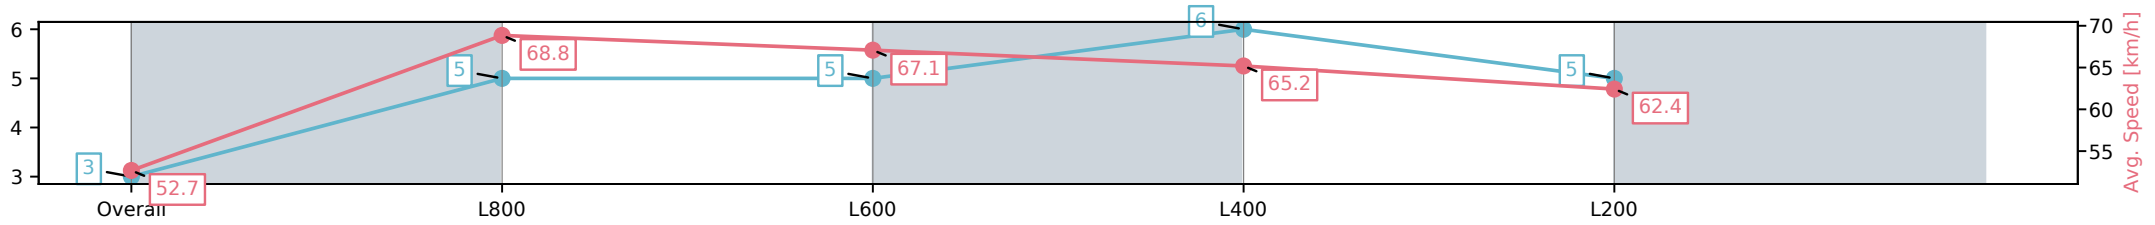

Morphettville Parks SA - Professional

Race 7: Thomas Farms Handicap - 1000m

01 March 2025 - 3:57PM

Track Rating: Good 4, Weather: Fine, Rail Position: +6m Entire Sectional 608m

Section	Overall	L800	L600	L400	L200
Section Times	0:57.72[3] (0:13.80)	0:43.92[5] (0:10.50)	0:33.42[5] (0:10.84)	0:22.58[6] (0:11.09)	0:11.49[5] (0:11.49)
Average Speed [km/h]	52.7	68.8	67.1	65.2	62.4
Top Speed [km/h]	71.3	69.7	67.6	66.4	64.1
Avg. Dist. to Rail [m]	4.0	1.3	1.5	4.2	6.8
Avg. Stride Freq. [Hz]	2.4	2.5	2.4	2.4	2.3
Avg. Stride Length [m]	5.9	7.3	7.2	7.4	7.2