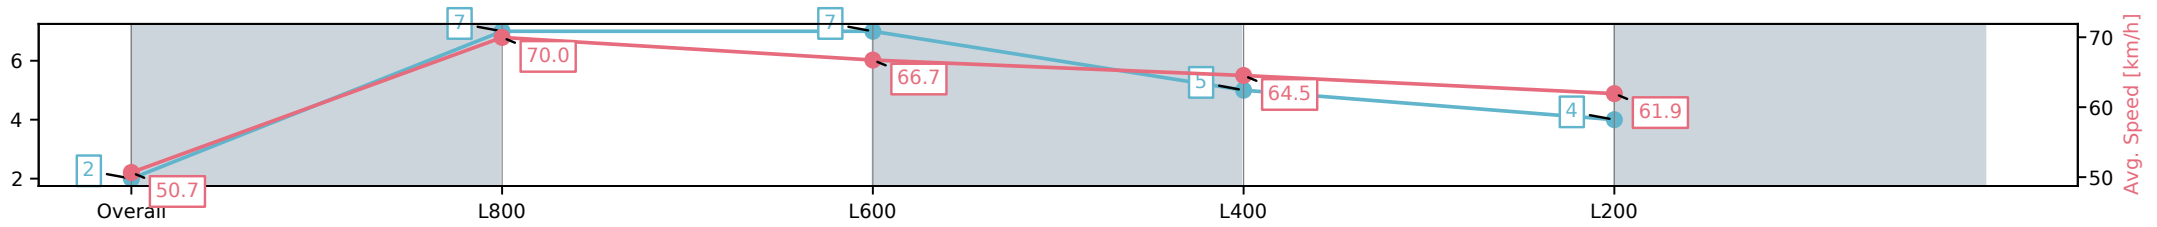

Morphettville Parks SA - Professional

Race 7: Thomas Farms Handicap - 1000m

01 March 2025 - 3:57PM

Track Rating: Good 4, Weather: Fine, Rail Position: +6m Entire Sectional 608m

Section	Overall	L800	L600	L400	L200
Section Times	0:57.65[2] (0:14.21)	0:43.44[7] (0:10.26)	0:33.18[7] (0:10.51)	0:22.67[5] (0:11.10)	0:11.57[4] (0:11.56)
Average Speed [km/h]	50.7	70.0	66.7	64.5	61.9
Top Speed [km/h]	71.7	71.9	68.8	65.4	64.4
Avg. Dist. to Rail [m]	2.6	1.0	4.3	1.9	1.6
Avg. Stride Freq. [Hz]	2.3	2.4	2.4	2.4	2.3
Avg. Stride Length [m]	6.0	7.9	7.9	7.5	7.4