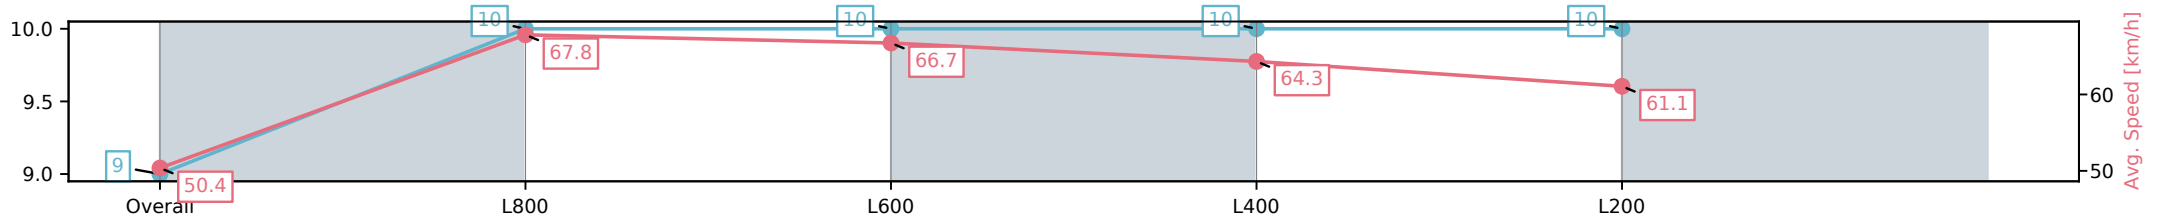

Morphettville Parks SA - Professional

Race 7: Thomas Farms Handicap - 1000m

01 March 2025 - 3:57PM

Track Rating: Good 4, Weather: Fine, Rail Position: +6m Entire Sectional 608m

Section	Overall	L800	L600	L400	L200
Section Times	0:58.73[9] (0:14.30)	0:44.43[10] (0:10.64)	0:33.79[10] (0:10.83)	0:22.96[10] (0:11.21)	0:11.75[10] (0:11.75)
Average Speed [km/h]	50.4	67.8	66.7	64.3	61.1
Top Speed [km/h]	67.4	68.3	68.2	65.3	63.4
Avg. Dist. to Rail [m]	4.1	0.8	0.9	1.3	1.2
Avg. Stride Freq. [Hz]	2.3	2.5	2.5	2.5	2.4
Avg. Stride Length [m]	6.1	7.1	7.0	6.8	6.8