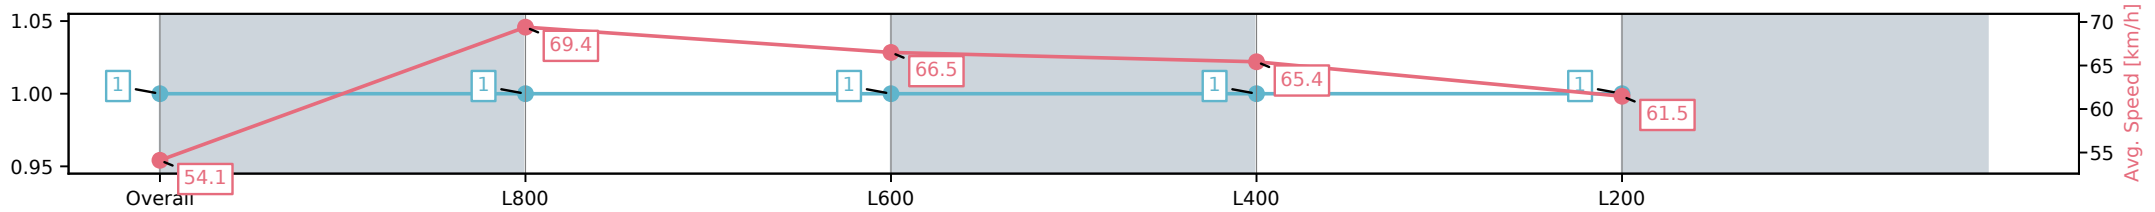

01 March 2025 - 3:57PM

Track Rating: Good 4, Weather: Fine, Rail Position: +6m Entire Sectional 608m

Section	Overall	L800	L600	L400	L200
Section Times	0:57.29[1] (0:13.32)	0:43.97[1] (0:10.40)	0:33.57[1] (0:10.87)	0:22.70[1] (0:11.02)	0:11.68[1] (0:11.68)
Average Speed [km/h]	54.1	69.4	66.5	65.4	61.5
Top Speed [km/h]	72.0	70.4	68.5	66.2	64.6
Avg. Dist. to Rail [m]	9.0	1.2	1.0	0.8	3.0
Avg. Stride Freq. [Hz]	2.5	2.6	2.5	2.6	2.5
Avg. Stride Length [m]	5.8	7.3	7.3	7.0	6.7