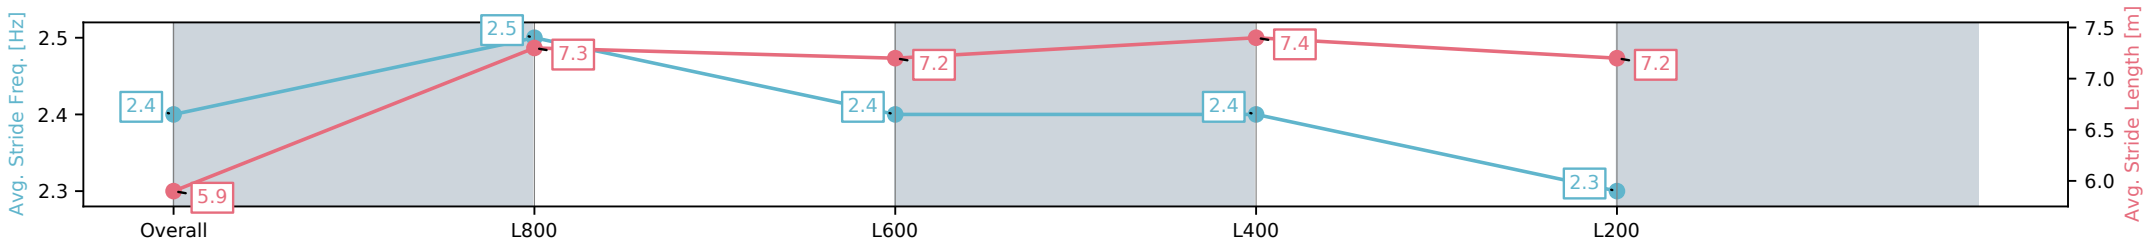

Morphettville Parks SA - Professional

Race 7: Thomas Farms Handicap - 1000m

01 March 2025 - 3:57PM

Track Rating: Good 4, Weather: Fine, Rail Position: +6m Entire Sectional 608m

Section	Overall	L800	L600	L400	L200
Section Times	0:57.72[3] (0:13.80)	0:43.92[5] (0:10.50)	0:33.42[5] (0:10.84)	0:22.58[6] (0:11.09)	0:11.49[5] (0:11.49)
Average Speed [km/h]	52.7	68.8	67.1	65.2	62.4
Top Speed [km/h]	71.3	69.7	67.6	66.4	64.1
Avg. Dist. to Rail [m]	4.0	1.3	1.5	4.2	6.8
Avg. Stride Freq. [Hz]	2.4	2.5	2.4	2.4	2.3
Avg. Stride Length [m]	5.9	7.3	7.2	7.4	7.2