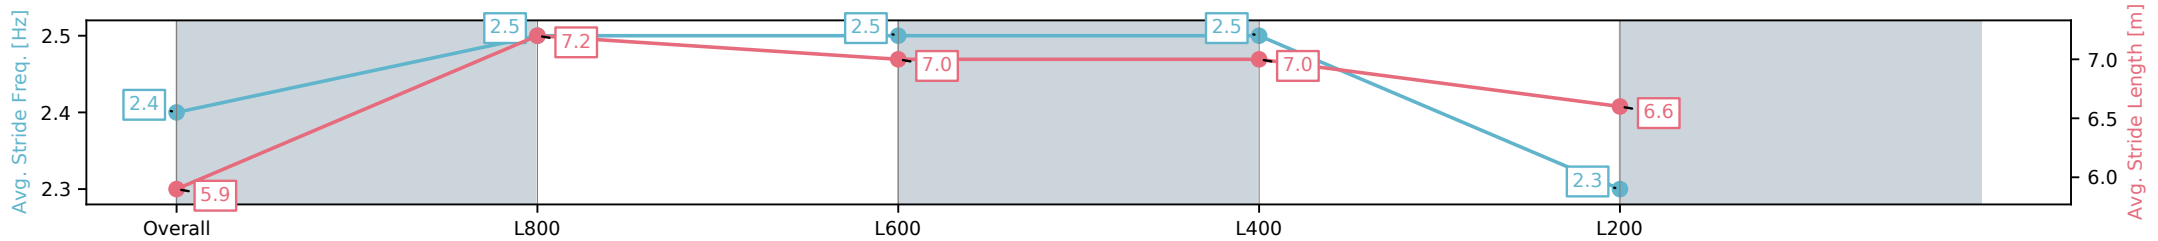

Morphettville Parks SA - Professional

Race 7: Thomas Farms Handicap - 1000m

01 March 2025 - 3:57PM

Track Rating: Good 4, Weather: Fine, Rail Position: +6m Entire Sectional 608m

Section	Overall	L800	L600	L400	L200
Section Times	0:58.90[10] (0:13.92)	0:44.98[6] (0:10.42)	0:34.56[6] (0:10.81)	0:23.75[7] (0:11.35)	0:12.40[8] (0:12.40)
Average Speed [km/h]	51.7	69.6	67.1	63.6	57.8
Top Speed [km/h]	70.0	70.2	69.2	65.6	60.9
Avg. Dist. to Rail [m]	6.5	2.4	1.2	3.9	8.6
Avg. Stride Freq. [Hz]	2.4	2.5	2.5	2.5	2.3
Avg. Stride Length [m]	5.9	7.2	7.0	7.0	6.6

- [] Ranking at each section and finish
- :-:- No data available at this section
- NA No data available