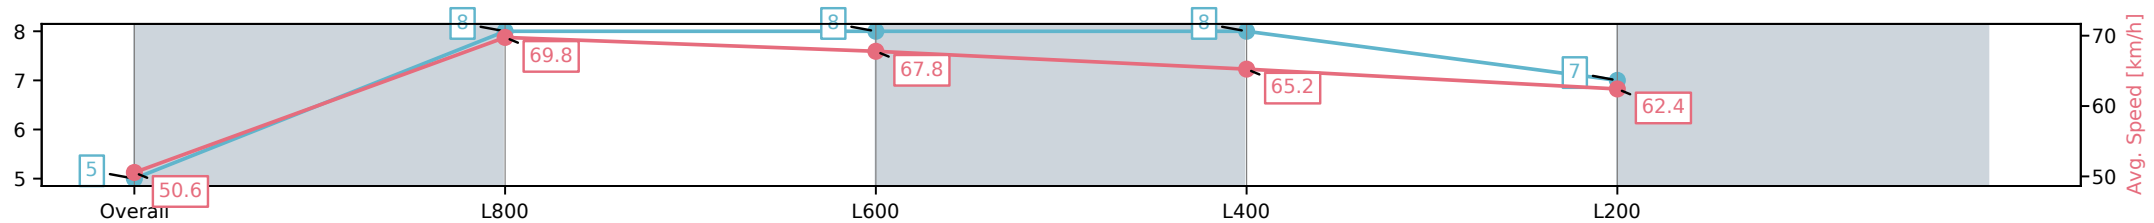

Morphettville Parks SA - Professional

Race 7: Thomas Farms Handicap - 1000m

01 March 2025 - 3:57PM

Track Rating: Good 4, Weather: Fine, Rail Position: +6m Entire Sectional 608m

Section	Overall	L800	L600	L400	L200
Section Times	0:57.89[5] (0:14.24)	0:43.65[8] (0:10.40)	0:33.25[8] (0:10.68)	0:22.57[8] (0:11.08)	0:11.49[7] (0:11.49)
Average Speed [km/h]	50.6	69.8	67.8	65.2	62.4
Top Speed [km/h]	68.7	70.9	68.7	66.6	65.1
Avg. Dist. to Rail [m]	7.2	2.9	0.8	5.1	9.2
Avg. Stride Freq. [Hz]	2.4	2.5	2.5	2.5	2.5
Avg. Stride Length [m]	5.9	7.6	7.5	7.2	6.9