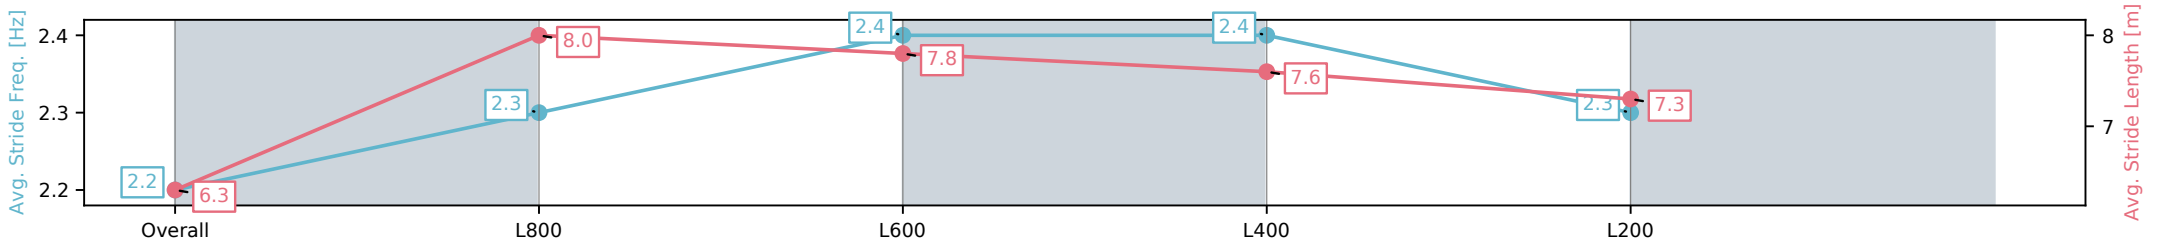

Morphettville Parks SA - Professional

Race 7: Thomas Farms Handicap - 1000m

01 March 2025 - 3:57PM

Track Rating: Good 4, Weather: Fine, Rail Position: +6m Entire Sectional 608m

Section	Overall	L800	L600	L400	L200
Section Times	0:58.64[8] (0:14.25)	0:44.39[9] (0:10.63)	0:33.76[9] (0:10.83)	0:22.93[9] (0:11.15)	0:11.78[9] (0:11.78)
Average Speed [km/h]	50.6	67.8	67.2	64.8	60.8
Top Speed [km/h]	67.3	68.6	68.0	65.8	63.7
Avg. Dist. to Rail [m]	5.5	1.3	1.7	3.1	3.4
Avg. Stride Freq. [Hz]	2.2	2.3	2.4	2.4	2.3
Avg. Stride Length [m]	6.3	8.0	7.8	7.6	7.3