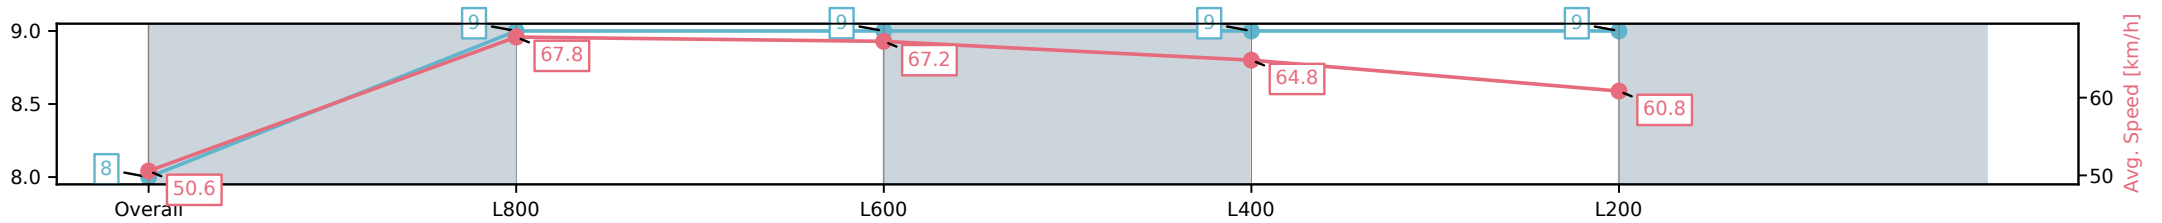

Morphettville Parks SA - Professional

Race 7: Thomas Farms Handicap - 1000m

01 March 2025 - 3:57PM

Track Rating: Good 4, Weather: Fine, Rail Position: +6m Entire Sectional 608m

Section	Overall	L800	L600	L400	L200
Section Times	0:58.64[8] (0:14.25)	0:44.39[9] (0:10.63)	0:33.76[9] (0:10.83)	0:22.93[9] (0:11.15)	0:11.78[9] (0:11.78)
Average Speed [km/h]	50.6	67.8	67.2	64.8	60.8
Top Speed [km/h]	67.3	68.6	68.0	65.8	63.7
Avg. Dist. to Rail [m]	5.5	1.3	1.7	3.1	3.4
Avg. Stride Freq. [Hz]	2.2	2.3	2.4	2.4	2.3
Avg. Stride Length [m]	6.3	8.0	7.8	7.6	7.3