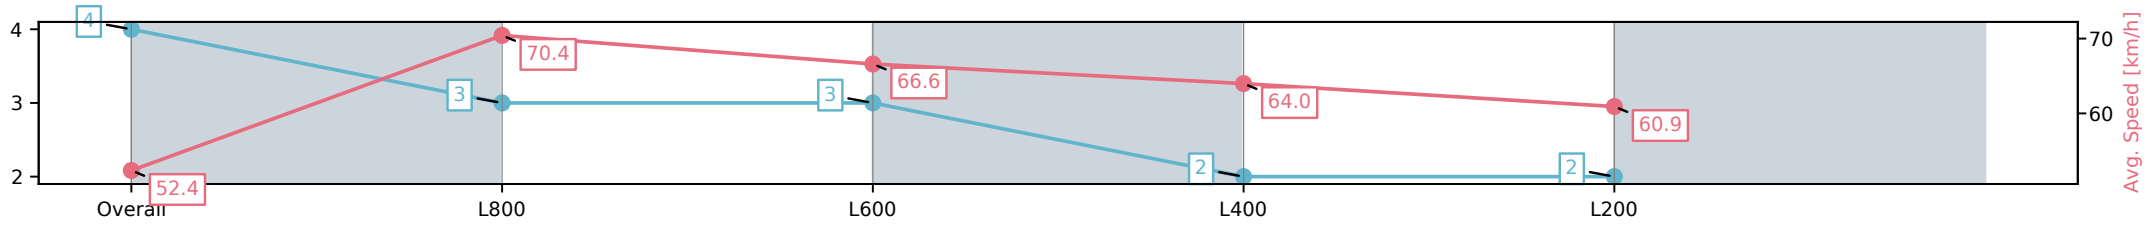

Morphettville Parks SA - Professional

Race 7: Thomas Farms Handicap - 1000m

01 March 2025 - 3:57PM

Track Rating: Good 4, Weather: Fine, Rail Position: +6m Entire Sectional 608m

Section	Overall	L800	L600	L400	L200
Section Times	0:57.78[4] (0:13.75)	0:44.03[3] (0:10.23)	0:33.80[3] (0:10.77)	0:23.03[2] (0:11.26)	0:11.77[2] (0:11.77)
Average Speed [km/h]	52.4	70.4	66.6	64.0	60.9
Top Speed [km/h]	71.2	72.0	68.1	65.0	62.8
Avg. Dist. to Rail [m]	4.3	0.5	0.5	1.7	2.9
Avg. Stride Freq. [Hz]	2.5	2.6	2.5	2.5	2.4
Avg. Stride Length [m]	5.8	7.5	7.3	7.1	7.0