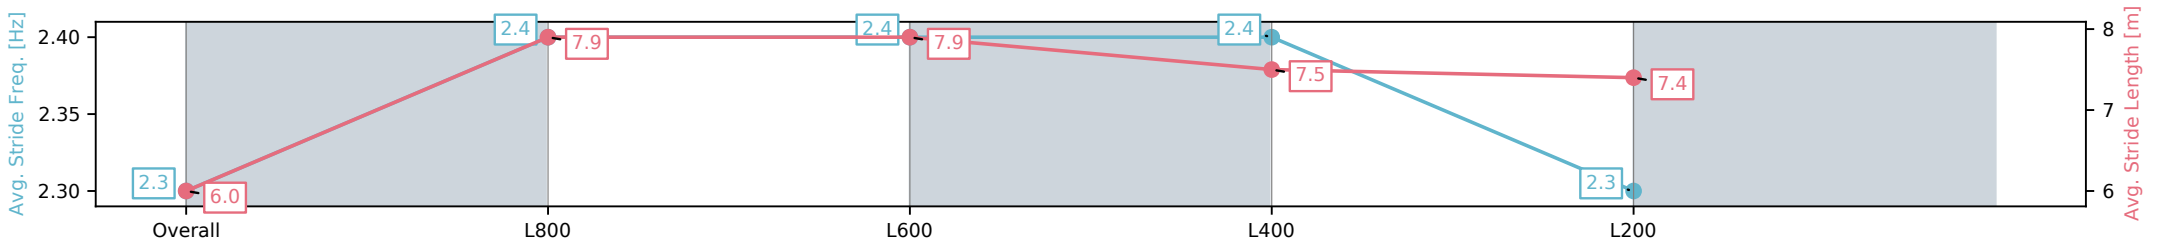

Morphettville Parks SA - Professional

Race 7: Thomas Farms Handicap - 1000m

01 March 2025 - 3:57PM

Track Rating: Good 4, Weather: Fine, Rail Position: +6m Entire Sectional 608m

Section	Overall	L800	L600	L400	L200
Section Times	0:57.65[2] (0:14.21)	0:43.44[7] (0:10.26)	0:33.18[7] (0:10.51)	0:22.67[5] (0:11.10)	0:11.57[4] (0:11.56)
Average Speed [km/h]	50.7	70.0	66.7	64.5	61.9
Top Speed [km/h]	71.7	71.9	68.8	65.4	64.4
Avg. Dist. to Rail [m]	2.6	1.0	4.3	1.9	1.6
Avg. Stride Freq. [Hz]	2.3	2.4	2.4	2.4	2.3
Avg. Stride Length [m]	6.0	7.9	7.9	7.5	7.4