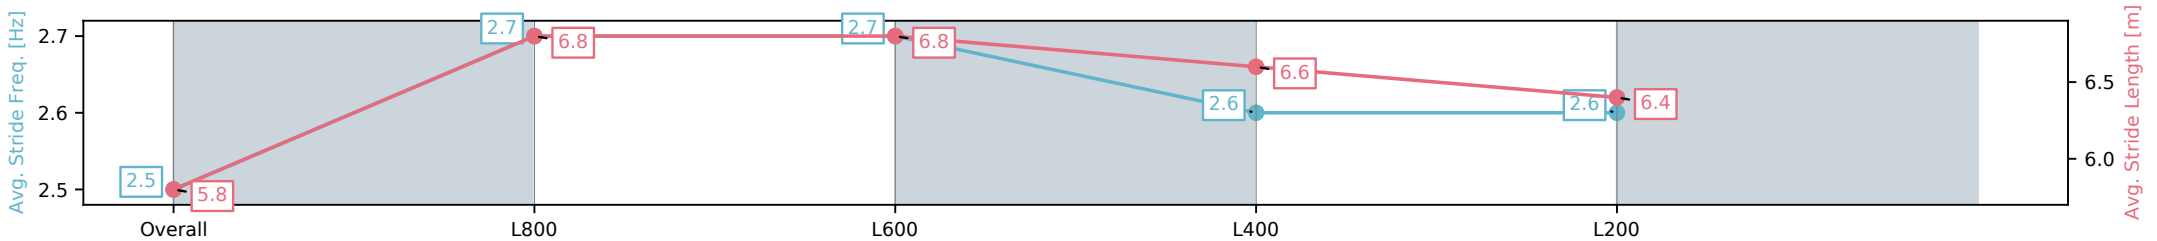

Morphettville Parks SA - Professional

Race 7: Thomas Farms Handicap - 1000m

01 March 2025 - 3:57PM

Track Rating: Good 4, Weather: Fine, Rail Position: +6m Entire Sectional 608m

Section	Overall	L800	L600	L400	L200
Section Times	0:58.12[6] (0:13.56)	0:44.55[2] (0:10.37)	0:34.18[2] (0:10.87)	0:23.31[3] (0:11.25)	0:12.06[3] (0:12.06)
Average Speed [km/h]	52.9	69.6	66.6	64.1	59.5
Top Speed [km/h]	69.8	70.6	68.9	65.1	62.4
Avg. Dist. to Rail [m]	1.9	0.8	0.9	1.5	2.1
Avg. Stride Freq. [Hz]	2.5	2.7	2.7	2.6	2.6
Avg. Stride Length [m]	5.8	6.8	6.8	6.6	6.4