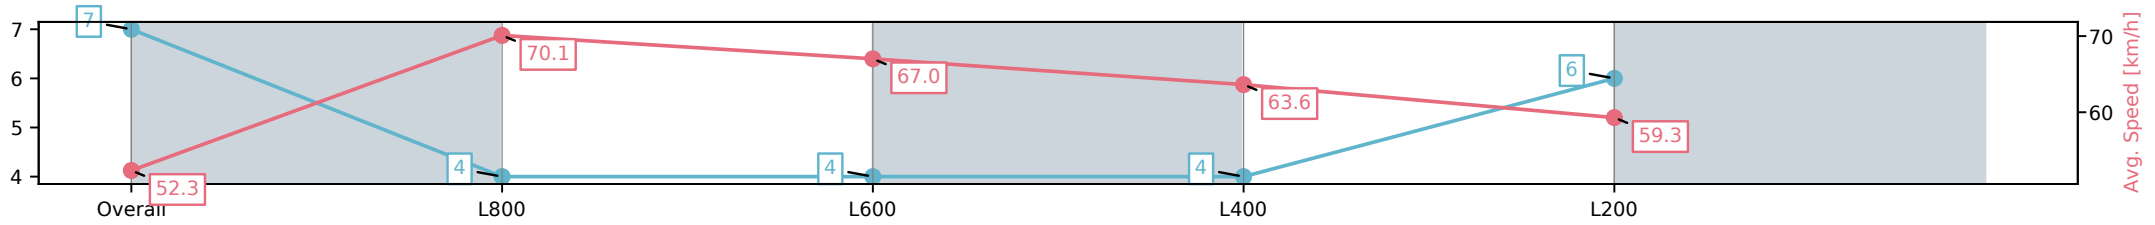

Morphettville Parks SA - Professional

Race 7: Thomas Farms Handicap - 1000m

01 March 2025 - 3:57PM

Track Rating: Good 4, Weather: Fine, Rail Position: +6m Entire Sectional 608m

Section	Overall	L800	L600	L400	L200
Section Times	0:58.35[7] (0:13.75)	0:44.60[4] (0:10.32)	0:34.28[4] (0:10.82)	0:23.46[4] (0:11.37)	0:12.09[6] (0:12.09)
Average Speed [km/h]	52.3	70.1	67.0	63.6	59.3
Top Speed [km/h]	70.5	71.0	68.8	64.9	62.2
Avg. Dist. to Rail [m]	7.6	2.2	1.1	4.1	5.5
Avg. Stride Freq. [Hz]	2.4	2.5	2.4	2.4	2.3
Avg. Stride Length [m]	6.1	7.9	7.6	7.3	7.1