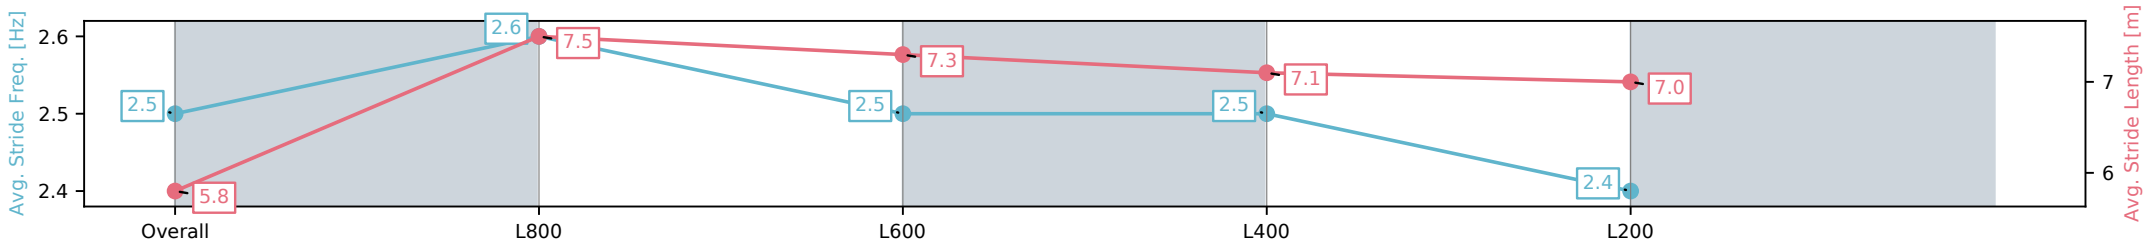

Morphettville Parks SA - Professional

Race 7: Thomas Farms Handicap - 1000m

01 March 2025 - 3:57PM

Track Rating: Good 4, Weather: Fine, Rail Position: +6m Entire Sectional 608m

Section	Overall	L800	L600	L400	L200
Section Times	0:57.78[4] (0:13.75)	0:44.03[3] (0:10.23)	0:33.80[3] (0:10.77)	0:23.03[2] (0:11.26)	0:11.77[2] (0:11.77)
Average Speed [km/h]	52.4	70.4	66.6	64.0	60.9
Top Speed [km/h]	71.2	72.0	68.1	65.0	62.8
Avg. Dist. to Rail [m]	4.3	0.5	0.5	1.7	2.9
Avg. Stride Freq. [Hz]	2.5	2.6	2.5	2.5	2.4
Avg. Stride Length [m]	5.8	7.5	7.3	7.1	7.0