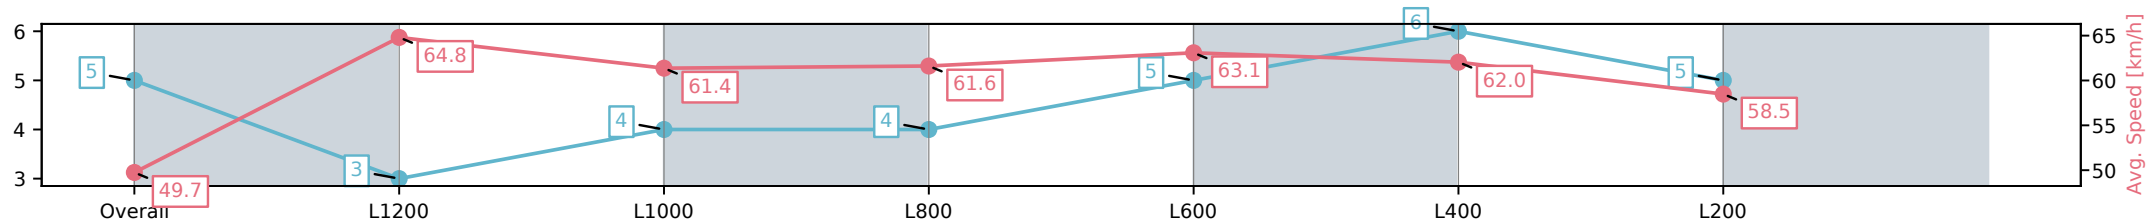

Morphettville Parks SA - Professional

Race 6: SkyCity Handicap - 1400m

01 March 2025 - 3:23PM

Track Rating: Good 4, Weather: Fine, Rail Position: +6m Entire Sectional 608m

Section	Overall	L1200	L1000	L800	L600	L400	L200
Section Times	1:24.70[5] (0:14.47)	1:10.23[3] (0:11.14)	0:59.09[4] (0:11.83)	0:47.26[4] (0:11.74)	0:35.52[5] (0:11.54)	0:23.98[6] (0:11.66)	0:12.32[5] (0:12.32)
Average Speed [km/h]	49.7	64.8	61.4	61.6	63.1	62.0	58.5
Top Speed [km/h]	63.8	65.8	63.7	63.3	63.7	63.1	61.3
Avg. Dist. to Rail [m]	3.4	2.2	1.9	1.9	2.0	2.8	3.8
Avg. Stride Freq. [Hz]	2.3	2.4	2.3	2.3	2.4	2.4	2.3
Avg. Stride Length [m]	5.9	7.4	7.3	7.1	7.2	7.2	7.1