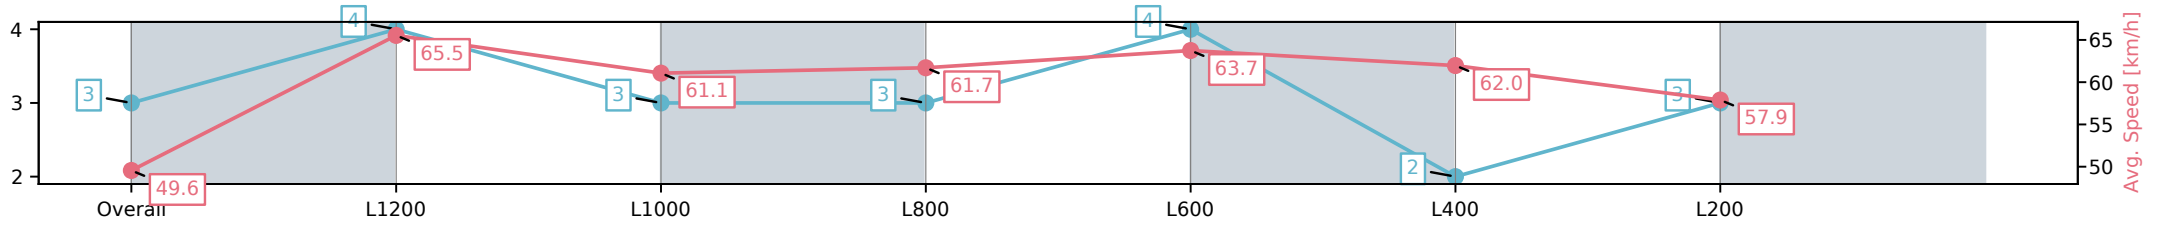

Morphettville Parks SA - Professional

Race 6: SkyCity Handicap - 1400m

01 March 2025 - 3:23PM

Track Rating: Good 4, Weather: Fine, Rail Position: +6m Entire Sectional 608m

Section	Overall	L1200	L1000	L800	L600	L400	L200
Section Times	1:24.45[3] (0:14.53)	1:09.92[4] (0:10.98)	0:58.94[3] (0:11.81)	0:47.13[3] (0:11.67)	0:35.46[4] (0:11.37)	0:24.09[2] (0:11.65)	0:12.44[3] (0:12.44)
Average Speed [km/h]	49.6	65.5	61.1	61.7	63.7	62.0	57.9
Top Speed [km/h]	65.0	66.7	63.0	62.5	64.4	63.0	60.2
Avg. Dist. to Rail [m]	1.4	0.7	0.3	0.2	1.1	1.8	3.0
Avg. Stride Freq. [Hz]	2.3	2.4	2.3	2.3	2.4	2.4	2.4
Avg. Stride Length [m]	5.9	7.6	7.4	7.4	7.5	7.3	6.8