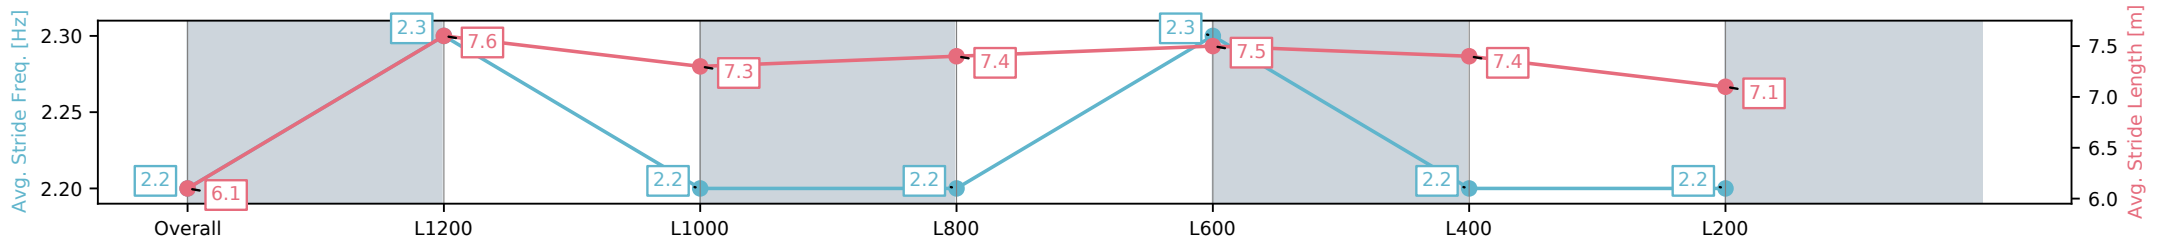

Morphettville Parks SA - Professional

Race 6: SkyCity Handicap - 1400m

01 March 2025 - 3:23PM

Track Rating: Good 4, Weather: Fine, Rail Position: +6m Entire Sectional 608m

Section	Overall	L1200	L1000	L800	L600	L400	L200
Section Times	1:25.17[9] (0:14.76)	1:10.41[9] (0:10.95)	0:59.46[5] (0:11.90)	0:47.56[5] (0:11.70)	0:35.86[8] (0:11.43)	0:24.43[7] (0:11.73)	0:12.70[6] (0:12.70)
Average Speed [km/h]	48.8	65.8	61.0	61.6	63.4	61.5	56.7
Top Speed [km/h]	66.4	66.3	64.2	62.8	63.8	63.4	59.5
Avg. Dist. to Rail [m]	3.6	1.4	1.4	0.9	0.9	0.9	1.0
Avg. Stride Freq. [Hz]	2.2	2.3	2.2	2.2	2.3	2.2	2.2
Avg. Stride Length [m]	6.1	7.6	7.3	7.4	7.5	7.4	7.1