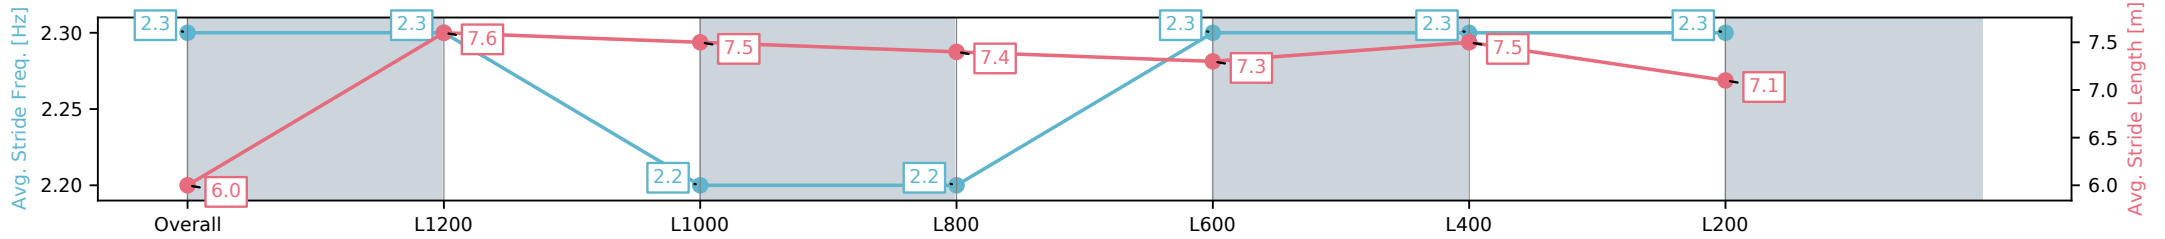

Race 6: SkyCity Handicap - 1400m

01 March 2025 - 3:23PM

Track Rating: Good 4, Weather: Fine, Rail Position: +6m Entire Sectional 608m

Section	Overall	L1200	L1000	L800	L600	L400	L200
Section Times	1:23.92[1] (0:14.24)	1:09.68[1] (0:10.90)	0:58.78[1] (0:11.92)	0:46.86[1] (0:11.65)	0:35.21[1] (0:11.45)	0:23.76[1] (0:11.57)	0:12.18[1] (0:12.18)
Average Speed [km/h]	50.5	66.2	61.0	61.9	63.4	62.6	59.1
Top Speed [km/h]	69.6	69.7	63.2	64.0	64.0	63.6	61.9
Avg. Dist. to Rail [m]	2.2	1.7	1.7	1.0	1.6	2.9	3.4
Avg. Stride Freq. [Hz]	2.3	2.3	2.2	2.2	2.3	2.3	2.3
Avg. Stride Length [m]	6.0	7.6	7.5	7.4	7.3	7.5	7.1