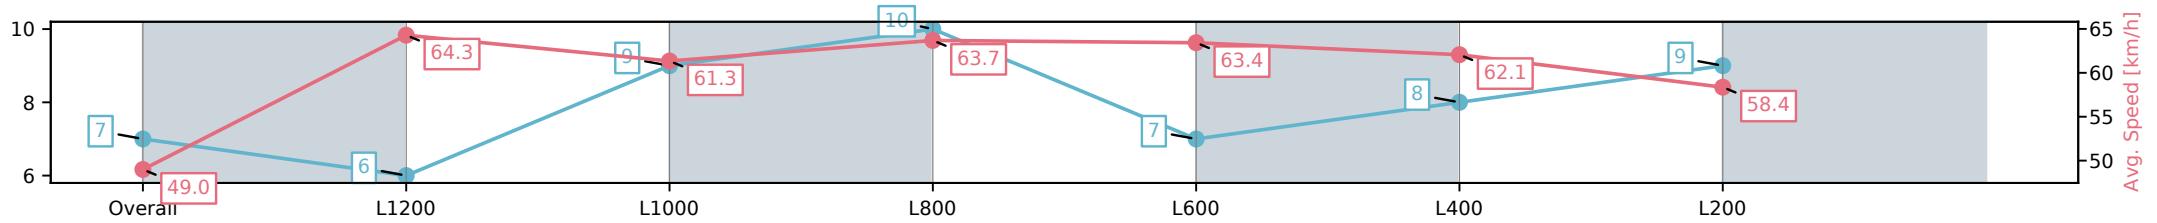

Morphettville Parks SA - Professional

Race 6: SkyCity Handicap - 1400m

01 March 2025 - 3:23PM

Track Rating: Good 4, Weather: Fine, Rail Position: +6m Entire Sectional 608m

Section	Overall	L1200	L1000	L800	L600	L400	L200
Section Times	1:24.93[7] (0:14.69)	1:10.24[6] (0:11.24)	0:59.00[9] (0:11.93)	0:47.07[10] (0:11.44)	0:35.63[7] (0:11.56)	0:24.06[8] (0:11.72)	0:12.34[9] (0:12.34)
Average Speed [km/h]	49.0	64.3	61.3	63.7	63.4	62.1	58.4
Top Speed [km/h]	64.6	64.6	63.5	65.9	63.9	63.4	60.8
Avg. Dist. to Rail [m]	5.2	3.1	3.4	3.9	3.4	5.9	8.0
Avg. Stride Freq. [Hz]	2.1	2.2	2.1	2.2	2.2	2.2	2.2
Avg. Stride Length [m]	6.2	7.7	7.9	7.9	7.7	7.4	7.2