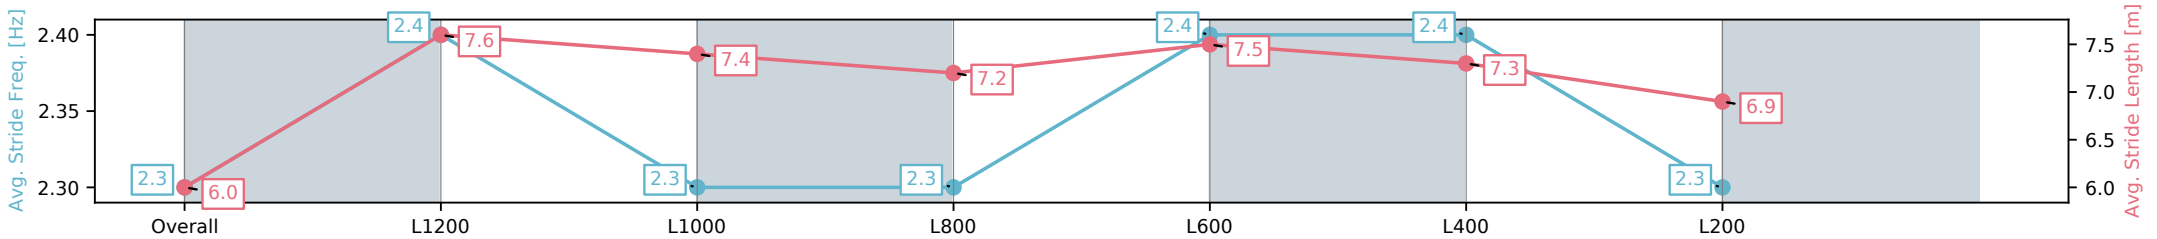

Morphettville Parks SA - Professional

Race 6: SkyCity Handicap - 1400m

01 March 2025 - 3:23PM

Track Rating: Good 4, Weather: Fine, Rail Position: +6m Entire Sectional 608m

Section	Overall	L1200	L1000	L800	L600	L400	L200
Section Times	1:24.32[2] (0:14.36)	1:09.96[2] (0:11.05)	0:58.91[2] (0:11.79)	0:47.12[2] (0:11.65)	0:35.47[2] (0:11.52)	0:23.95[3] (0:11.60)	0:12.35[2] (0:12.35)
Average Speed [km/h]	50.2	65.3	61.4	62.2	63.5	62.5	58.2
Top Speed [km/h]	66.0	66.4	63.8	63.8	64.2	64.0	60.7
Avg. Dist. to Rail [m]	5.7	1.9	1.3	1.9	2.6	3.5	4.9
Avg. Stride Freq. [Hz]	2.3	2.4	2.3	2.3	2.4	2.4	2.3
Avg. Stride Length [m]	6.0	7.6	7.4	7.2	7.5	7.3	6.9