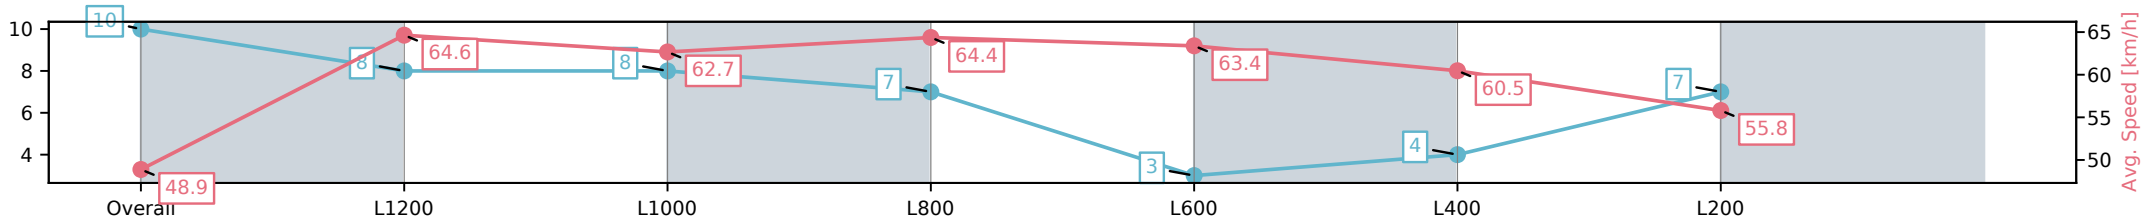

Morphettville Parks SA - Professional

Race 6: SkyCity Handicap - 1400m

01 March 2025 - 3:23PM

Track Rating: Good 4, Weather: Fine, Rail Position: +6m Entire Sectional 608m

Section	Overall	L1200	L1000	L800	L600	L400	L200
Section Times	1:25.39[10] (0:14.73)	1:10.66[8] (0:11.16)	0:59.50[8] (0:11.75)	0:47.75[7] (0:11.25)	0:36.50[3] (0:11.57)	0:24.92[4] (0:12.01)	0:12.91[7] (0:12.91)
Average Speed [km/h]	48.9	64.6	62.7	64.4	63.4	60.5	55.8
Top Speed [km/h]	65.4	65.5	64.8	65.7	64.5	61.9	58.9
Avg. Dist. to Rail [m]	6.7	3.9	4.2	2.8	3.4	5.0	6.2
Avg. Stride Freq. [Hz]	2.4	2.5	2.4	2.4	2.4	2.4	2.3
Avg. Stride Length [m]	5.5	7.0	7.1	7.3	7.3	7.1	6.8