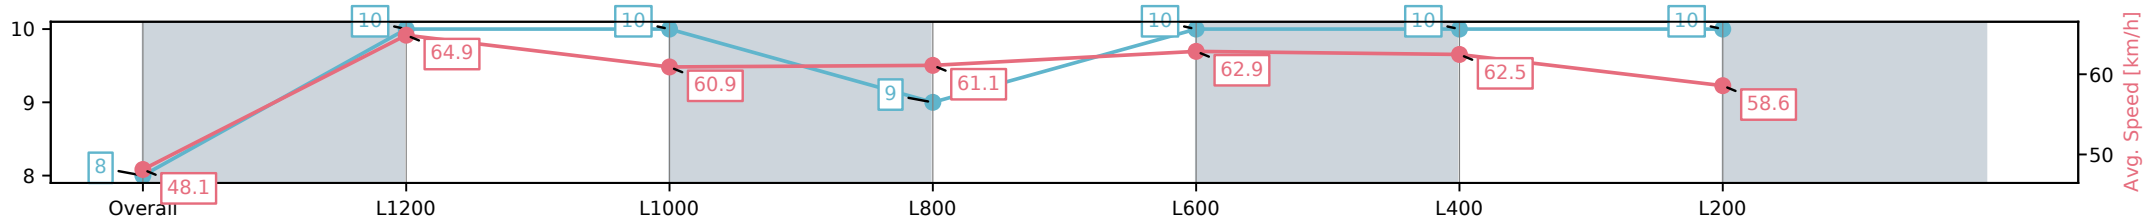

Morphettville Parks SA - Professional

Race 6: SkyCity Handicap - 1400m

01 March 2025 - 3:23PM

Track Rating: Good 4, Weather: Fine, Rail Position: +6m Entire Sectional 608m

Section	Overall	L1200	L1000	L800	L600	L400	L200
Section Times	1:25.00[8] (0:14.96)	1:10.04[10] (0:11.12)	0:58.92[10] (0:11.78)	0:47.14[9] (0:11.76)	0:35.38[10] (0:11.54)	0:23.84[10] (0:11.54)	0:12.30[10] (0:12.30)
Average Speed [km/h]	48.1	64.9	60.9	61.1	62.9	62.5	58.6
Top Speed [km/h]	65.5	65.3	64.6	62.5	63.4	63.6	61.2
Avg. Dist. to Rail [m]	3.5	1.0	0.7	0.5	0.9	1.9	2.8
Avg. Stride Freq. [Hz]	2.1	2.3	2.2	2.2	2.3	2.3	2.3
Avg. Stride Length [m]	6.2	7.9	7.6	7.6	7.6	7.5	7.2