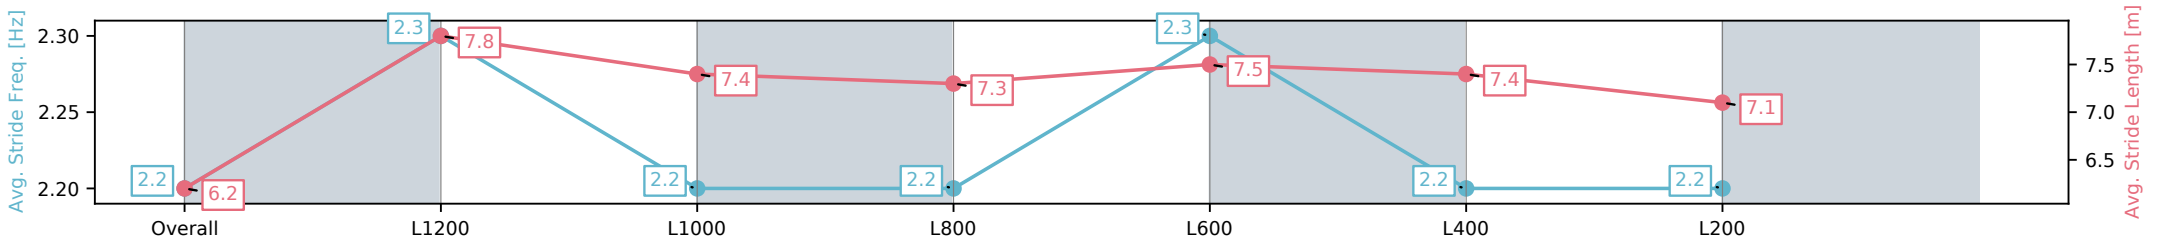

Morphettville Parks SA - Professional

Race 6: SkyCity Handicap - 1400m

01 March 2025 - 3:23PM

Track Rating: Good 4, Weather: Fine, Rail Position: +6m Entire Sectional 608m

Section	Overall	L1200	L1000	L800	L600	L400	L200
Section Times	1:24.74[6] (0:14.71)	1:10.03[7] (0:11.14)	0:58.89[7] (0:11.81)	0:47.08[8] (0:11.75)	0:35.33[9] (0:11.46)	0:23.87[9] (0:11.69)	0:12.18[8] (0:12.18)
Average Speed [km/h]	49.0	64.7	61.8	61.5	63.6	62.1	59.1
Top Speed [km/h]	63.8	65.5	64.7	62.9	64.5	63.2	61.0
Avg. Dist. to Rail [m]	2.3	2.1	2.5	1.9	2.2	4.2	5.5
Avg. Stride Freq. [Hz]	2.2	2.3	2.2	2.2	2.3	2.2	2.2
Avg. Stride Length [m]	6.2	7.8	7.4	7.4	7.5	7.4	7.1