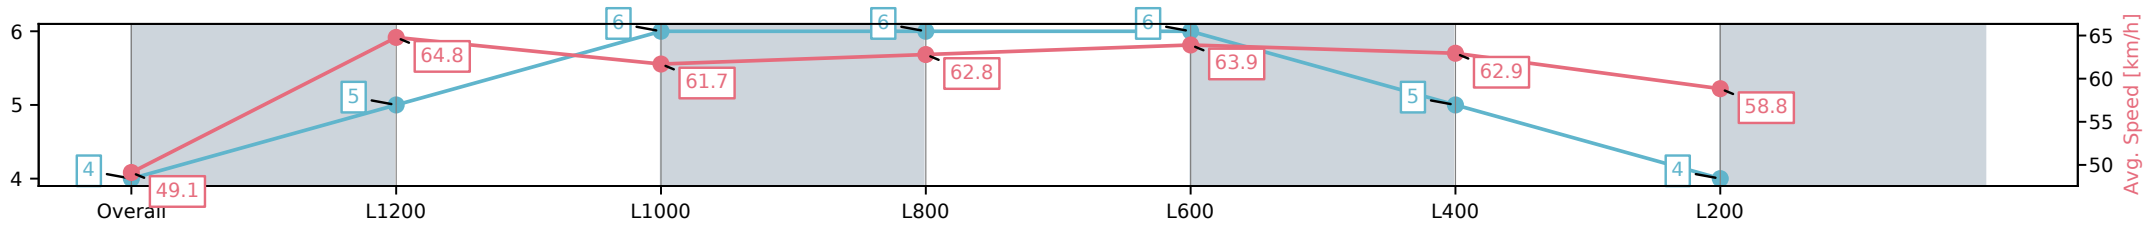

Morphettville Parks SA - Professional

Race 6: SkyCity Handicap - 1400m

01 March 2025 - 3:23PM

Track Rating: Good 4, Weather: Fine, Rail Position: +6m Entire Sectional 608m

Section	Overall	L1200	L1000	L800	L600	L400	L200
Section Times	1:24.49[4] (0:14.65)	1:09.84[5] (0:11.13)	0:58.71[6] (0:11.86)	0:46.85[6] (0:11.56)	0:35.29[6] (0:11.50)	0:23.79[5] (0:11.54)	0:12.25[4] (0:12.25)
Average Speed [km/h]	49.1	64.8	61.7	62.8	63.9	62.9	58.8
Top Speed [km/h]	65.3	66.0	63.1	64.8	65.5	64.4	61.6
Avg. Dist. to Rail [m]	5.7	3.2	3.0	2.9	3.7	5.2	6.6
Avg. Stride Freq. [Hz]	2.2	2.4	2.3	2.3	2.3	2.4	2.3
Avg. Stride Length [m]	6.1	7.6	7.5	7.5	7.7	7.4	7.1