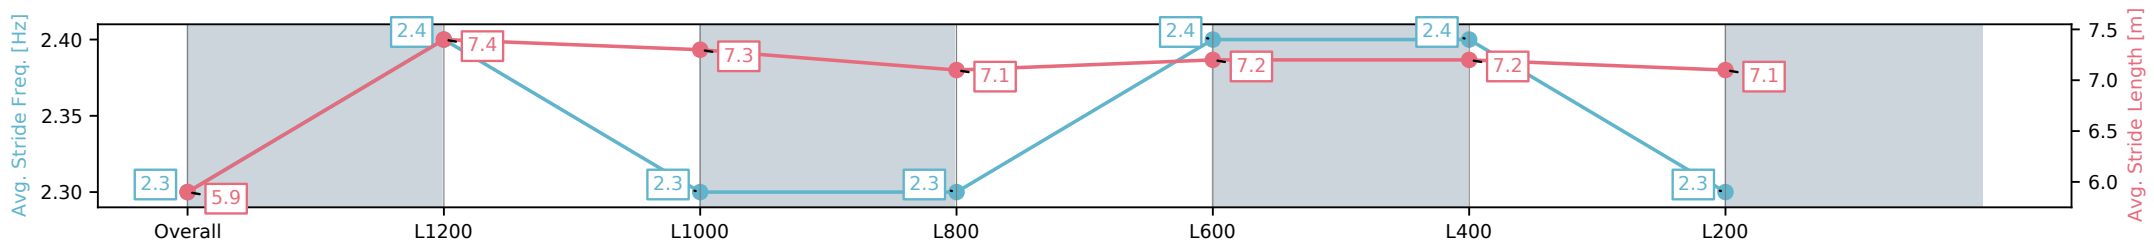

Morphettville Parks SA - Professional

Race 6: SkyCity Handicap - 1400m

01 March 2025 - 3:23PM

Track Rating: Good 4, Weather: Fine, Rail Position: +6m Entire Sectional 608m

Section	Overall	L1200	L1000	L800	L600	L400	L200
Section Times	1:24.70[5] (0:14.47)	1:10.23[3] (0:11.14)	0:59.09[4] (0:11.83)	0:47.26[4] (0:11.74)	0:35.52[5] (0:11.54)	0:23.98[6] (0:11.66)	0:12.32[5] (0:12.32)
Average Speed [km/h]	49.7	64.8	61.4	61.6	63.1	62.0	58.5
Top Speed [km/h]	63.8	65.8	63.7	63.3	63.7	63.1	61.3
Avg. Dist. to Rail [m]	3.4	2.2	1.9	1.9	2.0	2.8	3.8
Avg. Stride Freq. [Hz]	2.3	2.4	2.3	2.3	2.4	2.4	2.3
Avg. Stride Length [m]	5.9	7.4	7.3	7.1	7.2	7.2	7.1