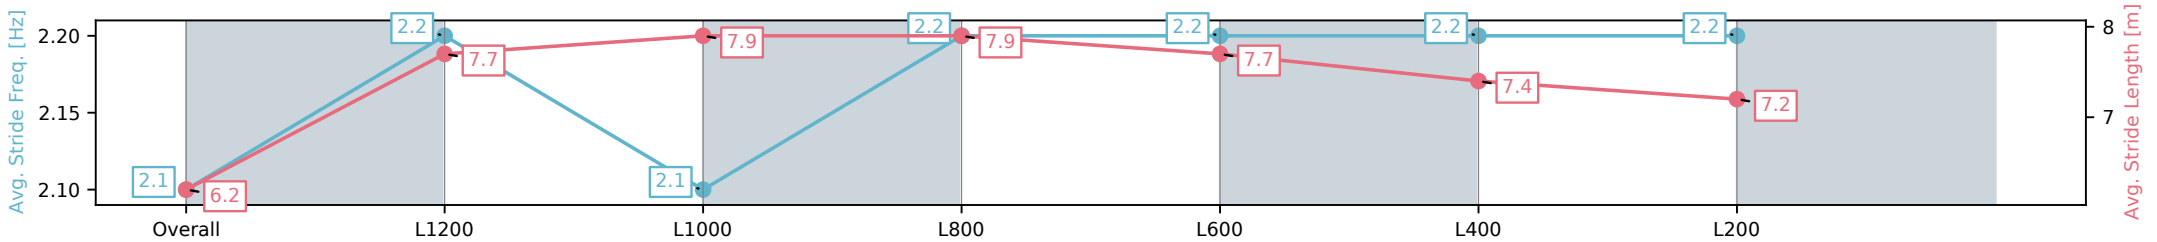

Morphettville Parks SA - Professional

Race 6: SkyCity Handicap - 1400m

01 March 2025 - 3:23PM

Track Rating: Good 4, Weather: Fine, Rail Position: +6m Entire Sectional 608m

Section	Overall	L1200	L1000	L800	L600	L400	L200
Section Times	1:24.93[7] (0:14.69)	1:10.24[6] (0:11.24)	0:59.00[9] (0:11.93)	0:47.07[10] (0:11.44)	0:35.63[7] (0:11.56)	0:24.06[8] (0:11.72)	0:12.34[9] (0:12.34)
Average Speed [km/h]	49.0	64.3	61.3	63.7	63.4	62.1	58.4
Top Speed [km/h]	64.6	64.6	63.5	65.9	63.9	63.4	60.8
Avg. Dist. to Rail [m]	5.2	3.1	3.4	3.9	3.4	5.9	8.0
Avg. Stride Freq. [Hz]	2.1	2.2	2.1	2.2	2.2	2.2	2.2
Avg. Stride Length [m]	6.2	7.7	7.9	7.9	7.7	7.4	7.2