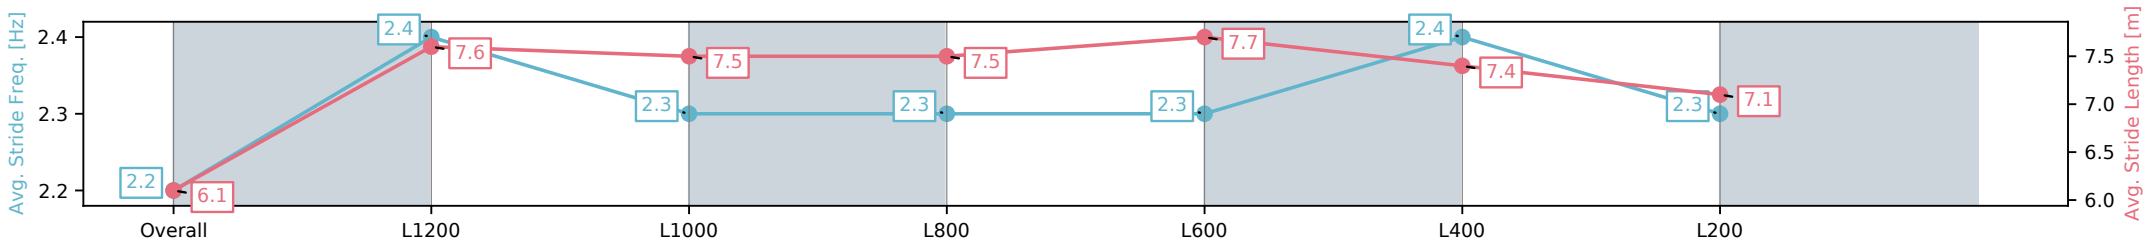

Morphettville Parks SA - Professional

Race 6: SkyCity Handicap - 1400m

01 March 2025 - 3:23PM

Track Rating: Good 4, Weather: Fine, Rail Position: +6m Entire Sectional 608m

Section	Overall	L1200	L1000	L800	L600	L400	L200
Section Times	1:24.49[4] (0:14.65)	1:09.84[5] (0:11.13)	0:58.71[6] (0:11.86)	0:46.85[6] (0:11.56)	0:35.29[6] (0:11.50)	0:23.79[5] (0:11.54)	0:12.25[4] (0:12.25)
Average Speed [km/h]	49.1	64.8	61.7	62.8	63.9	62.9	58.8
Top Speed [km/h]	65.3	66.0	63.1	64.8	65.5	64.4	61.6
Avg. Dist. to Rail [m]	5.7	3.2	3.0	2.9	3.7	5.2	6.6
Avg. Stride Freq. [Hz]	2.2	2.4	2.3	2.3	2.3	2.4	2.3
Avg. Stride Length [m]	6.1	7.6	7.5	7.5	7.7	7.4	7.1