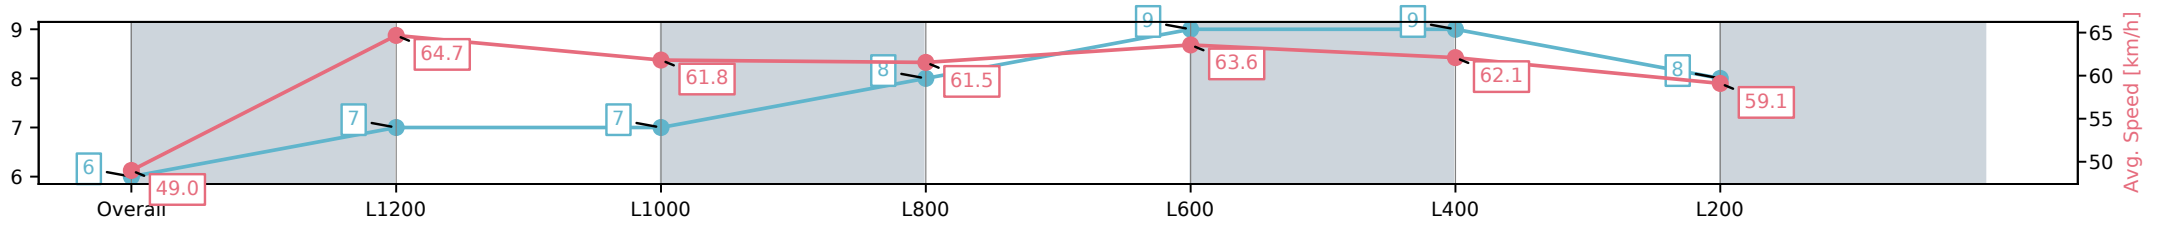

Morphettville Parks SA - Professional

Race 6: SkyCity Handicap - 1400m

01 March 2025 - 3:23PM

Track Rating: Good 4, Weather: Fine, Rail Position: +6m Entire Sectional 608m

Section	Overall	L1200	L1000	L800	L600	L400	L200
Section Times	1:24.74[6] (0:14.71)	1:10.03[7] (0:11.14)	0:58.89[7] (0:11.81)	0:47.08[8] (0:11.75)	0:35.33[9] (0:11.46)	0:23.87[9] (0:11.69)	0:12.18[8] (0:12.18)
Average Speed [km/h]	49.0	64.7	61.8	61.5	63.6	62.1	59.1
Top Speed [km/h]	63.8	65.5	64.7	62.9	64.5	63.2	61.0
Avg. Dist. to Rail [m]	2.3	2.1	2.5	1.9	2.2	4.2	5.5
Avg. Stride Freq. [Hz]	2.2	2.3	2.2	2.2	2.3	2.2	2.2
Avg. Stride Length [m]	6.2	7.8	7.4	7.4	7.5	7.4	7.1