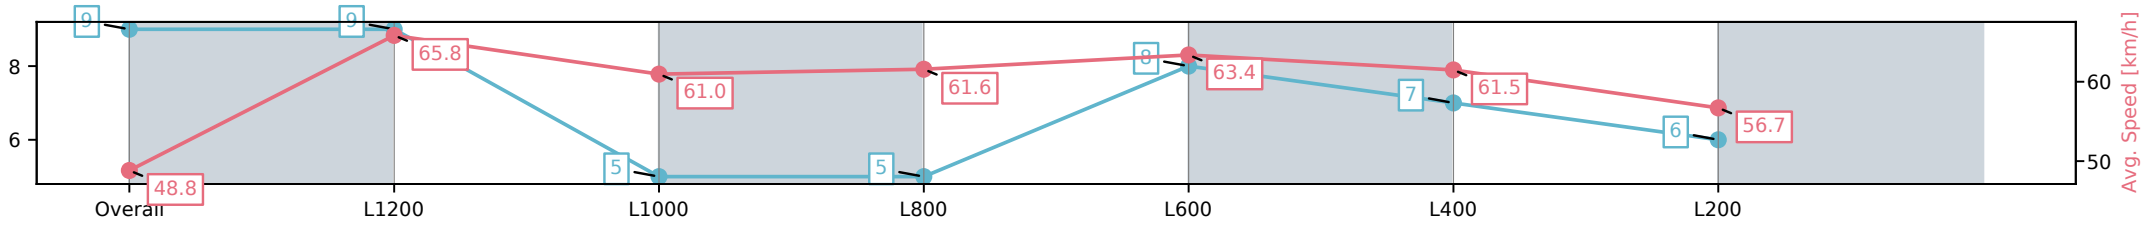

Morphettville Parks SA - Professional

Race 6: SkyCity Handicap - 1400m

01 March 2025 - 3:23PM

Track Rating: Good 4, Weather: Fine, Rail Position: +6m Entire Sectional 608m

Section	Overall	L1200	L1000	L800	L600	L400	L200
Section Times	1:25.17[9] (0:14.76)	1:10.41[9] (0:10.95)	0:59.46[5] (0:11.90)	0:47.56[5] (0:11.70)	0:35.86[8] (0:11.43)	0:24.43[7] (0:11.73)	0:12.70[6] (0:12.70)
Average Speed [km/h]	48.8	65.8	61.0	61.6	63.4	61.5	56.7
Top Speed [km/h]	66.4	66.3	64.2	62.8	63.8	63.4	59.5
Avg. Dist. to Rail [m]	3.6	1.4	1.4	0.9	0.9	0.9	1.0
Avg. Stride Freq. [Hz]	2.2	2.3	2.2	2.2	2.3	2.2	2.2
Avg. Stride Length [m]	6.1	7.6	7.3	7.4	7.5	7.4	7.1