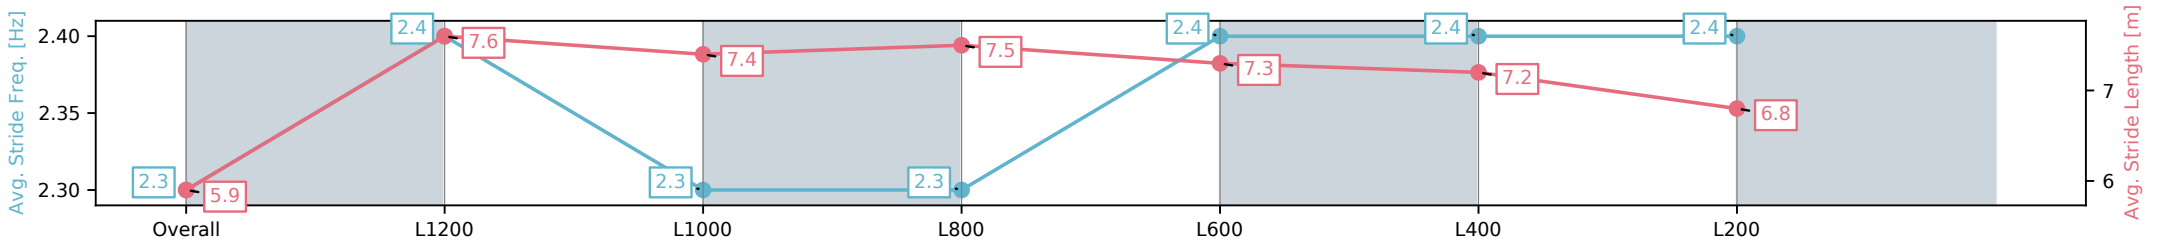

Morphettville Parks SA - Professional

Race 6: SkyCity Handicap - 1400m

01 March 2025 - 3:23PM

Track Rating: Good 4, Weather: Fine, Rail Position: +6m Entire Sectional 608m

Section	Overall	L1200	L1000	L800	L600	L400	L200
Section Times	1:24.45[3] (0:14.53)	1:09.92[4] (0:10.98)	0:58.94[3] (0:11.81)	0:47.13[3] (0:11.67)	0:35.46[4] (0:11.37)	0:24.09[2] (0:11.65)	0:12.44[3] (0:12.44)
Average Speed [km/h]	49.6	65.5	61.1	61.7	63.7	62.0	57.9
Top Speed [km/h]	65.0	66.7	63.0	62.5	64.4	63.0	60.2
Avg. Dist. to Rail [m]	1.4	0.7	0.3	0.2	1.1	1.8	3.0
Avg. Stride Freq. [Hz]	2.3	2.4	2.3	2.3	2.4	2.4	2.4
Avg. Stride Length [m]	5.9	7.6	7.4	7.4	7.5	7.3	6.8