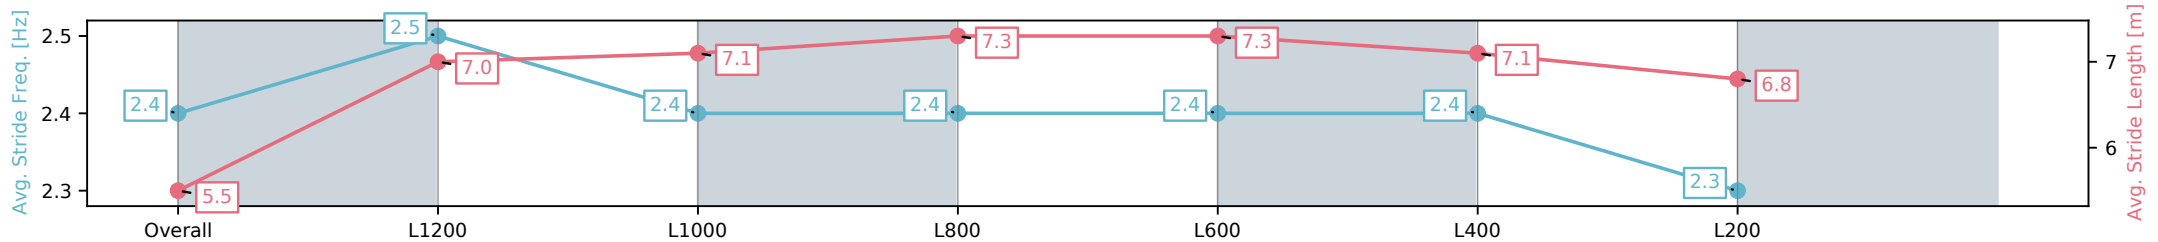

Morphettville Parks SA - Professional

Race 6: SkyCity Handicap - 1400m

01 March 2025 - 3:23PM

Track Rating: Good 4, Weather: Fine, Rail Position: +6m Entire Sectional 608m

Section	Overall	L1200	L1000	L800	L600	L400	L200
Section Times	1:25.39[10] (0:14.73)	1:10.66[8] (0:11.16)	0:59.50[8] (0:11.75)	0:47.75[7] (0:11.25)	0:36.50[3] (0:11.57)	0:24.92[4] (0:12.01)	0:12.91[7] (0:12.91)
Average Speed [km/h]	48.9	64.6	62.7	64.4	63.4	60.5	55.8
Top Speed [km/h]	65.4	65.5	64.8	65.7	64.5	61.9	58.9
Avg. Dist. to Rail [m]	6.7	3.9	4.2	2.8	3.4	5.0	6.2
Avg. Stride Freq. [Hz]	2.4	2.5	2.4	2.4	2.4	2.4	2.3
Avg. Stride Length [m]	5.5	7.0	7.1	7.3	7.3	7.1	6.8

[ ] Ranking at each section and finish  
 -:-:- No data available at this section  
 NA No data available