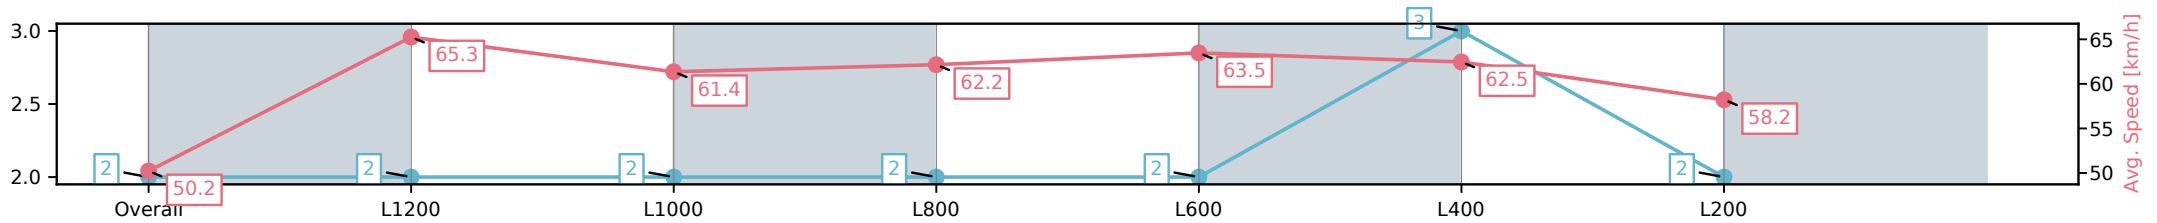

Morphettville Parks SA - Professional

Race 6: SkyCity Handicap - 1400m

01 March 2025 - 3:23PM

Track Rating: Good 4, Weather: Fine, Rail Position: +6m Entire Sectional 608m

Section	Overall	L1200	L1000	L800	L600	L400	L200
Section Times	1:24.32[2] (0:14.36)	1:09.96[2] (0:11.05)	0:58.91[2] (0:11.79)	0:47.12[2] (0:11.65)	0:35.47[2] (0:11.52)	0:23.95[3] (0:11.60)	0:12.35[2] (0:12.35)
Average Speed [km/h]	50.2	65.3	61.4	62.2	63.5	62.5	58.2
Top Speed [km/h]	66.0	66.4	63.8	63.8	64.2	64.0	60.7
Avg. Dist. to Rail [m]	5.7	1.9	1.3	1.9	2.6	3.5	4.9
Avg. Stride Freq. [Hz]	2.3	2.4	2.3	2.3	2.4	2.4	2.3
Avg. Stride Length [m]	6.0	7.6	7.4	7.2	7.5	7.3	6.9