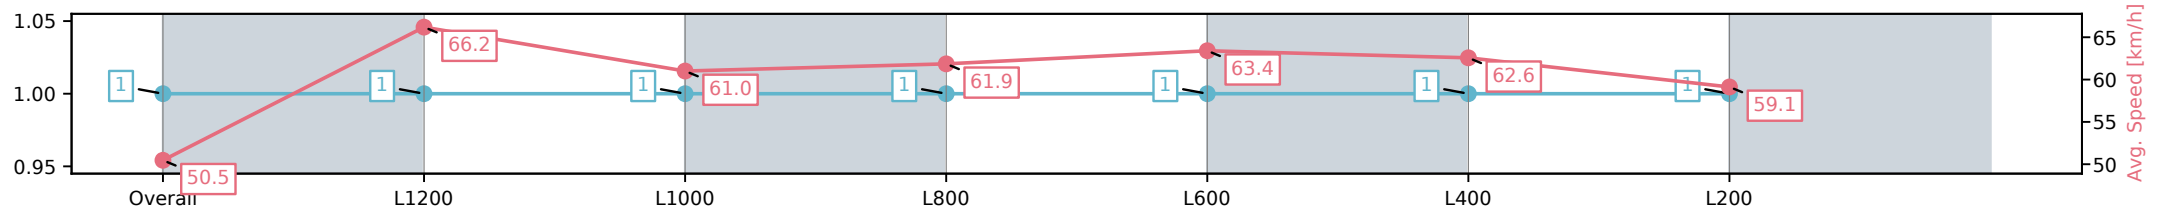

Race 6: SkyCity Handicap - 1400m

01 March 2025 - 3:23PM

Track Rating: Good 4, Weather: Fine, Rail Position: +6m Entire Sectional 608m

Section	Overall	L1200	L1000	L800	L600	L400	L200
Section Times	1:23.92[1] (0:14.24)	1:09.68[1] (0:10.90)	0:58.78[1] (0:11.92)	0:46.86[1] (0:11.65)	0:35.21[1] (0:11.45)	0:23.76[1] (0:11.57)	0:12.18[1] (0:12.18)
Average Speed [km/h]	50.5	66.2	61.0	61.9	63.4	62.6	59.1
Top Speed [km/h]	69.6	69.7	63.2	64.0	64.0	63.6	61.9
Avg. Dist. to Rail [m]	2.2	1.7	1.7	1.0	1.6	2.9	3.4
Avg. Stride Freq. [Hz]	2.3	2.3	2.2	2.2	2.3	2.3	2.3
Avg. Stride Length [m]	6.0	7.6	7.5	7.4	7.3	7.5	7.1