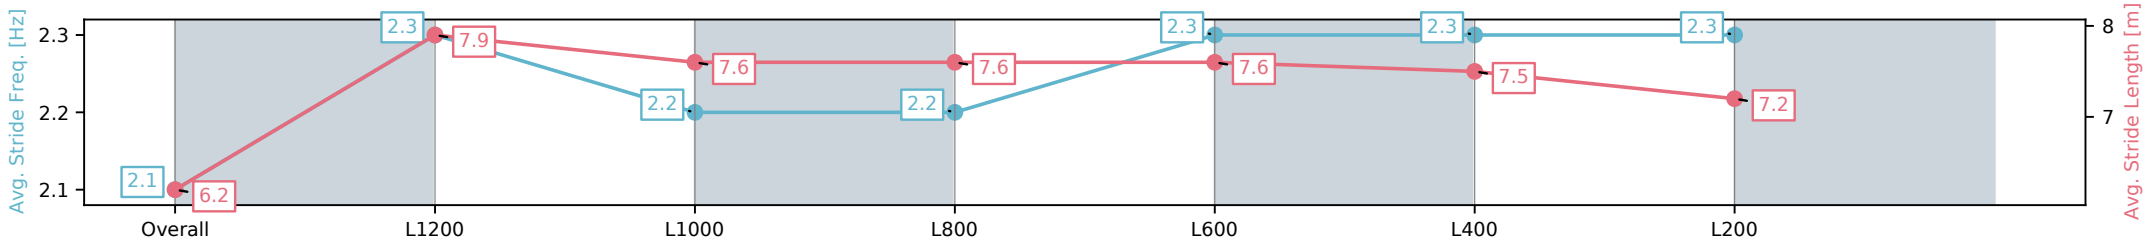

Morphettville Parks SA - Professional

Race 6: SkyCity Handicap - 1400m

01 March 2025 - 3:23PM

Track Rating: Good 4, Weather: Fine, Rail Position: +6m Entire Sectional 608m

Section	Overall	L1200	L1000	L800	L600	L400	L200
Section Times	1:25.00[8] (0:14.96)	1:10.04[10] (0:11.12)	0:58.92[10] (0:11.78)	0:47.14[9] (0:11.76)	0:35.38[10] (0:11.54)	0:23.84[10] (0:11.54)	0:12.30[10] (0:12.30)
Average Speed [km/h]	48.1	64.9	60.9	61.1	62.9	62.5	58.6
Top Speed [km/h]	65.5	65.3	64.6	62.5	63.4	63.6	61.2
Avg. Dist. to Rail [m]	3.5	1.0	0.7	0.5	0.9	1.9	2.8
Avg. Stride Freq. [Hz]	2.1	2.3	2.2	2.2	2.3	2.3	2.3
Avg. Stride Length [m]	6.2	7.9	7.6	7.6	7.6	7.5	7.2