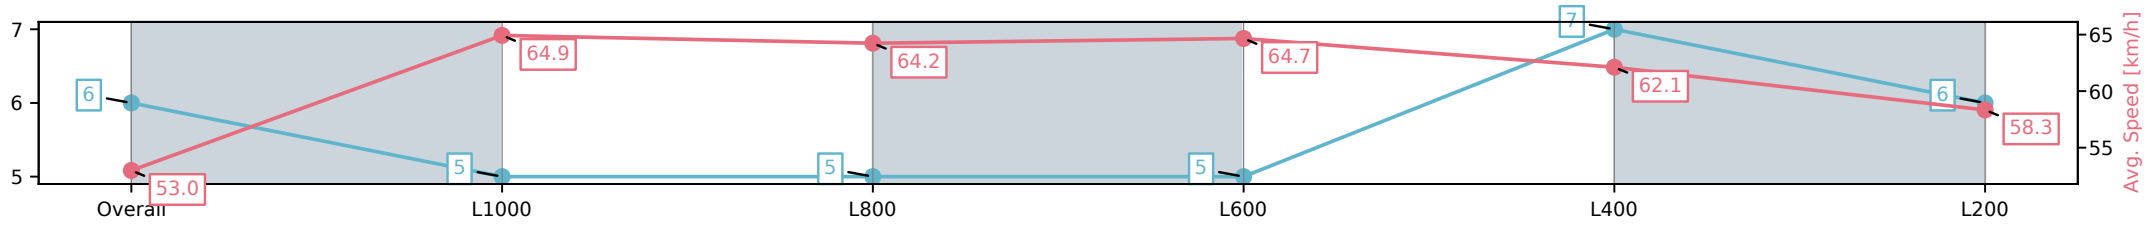

Morphettville Parks SA - Professional

Race 5: Karen Beddie's 50th Handicap - 1250m

01 March 2025 - 2:48PM

Track Rating: Good 4, Weather: Fine, Rail Position: +6m Entire Sectional 608m

Section	Overall	L1000	L800	L600	L400	L200
Section Times	1:15.11[6] (0:17.02)	0:58.09[5] (0:11.17)	0:46.92[5] (0:11.30)	0:35.62[5] (0:11.50)	0:24.12[7] (0:11.78)	0:12.34[6] (0:12.34)
Average Speed [km/h]	53.0	64.9	64.2	64.7	62.1	58.3
Top Speed [km/h]	68.2	68.2	65.4	65.6	62.8	61.6
Avg. Dist. to Rail [m]	3.9	1.6	3.1	5.8	7.8	7.6
Avg. Stride Freq. [Hz]	2.3	2.3	2.3	2.3	2.3	2.3
Avg. Stride Length [m]	6.4	7.9	7.8	7.6	7.4	7.3

- [ ] Ranking at each section and finish
- :-:- No data available at this section
- NA No data available

Horse/Jockey Name	BEAUTY RISING/Kayla Crowther
Finish Rank	7
Fastest Section Time (Section)	0:11.31 (L800)
Top Speed [km/h] (Section)	68.2 (Overall)
Race State	Finished