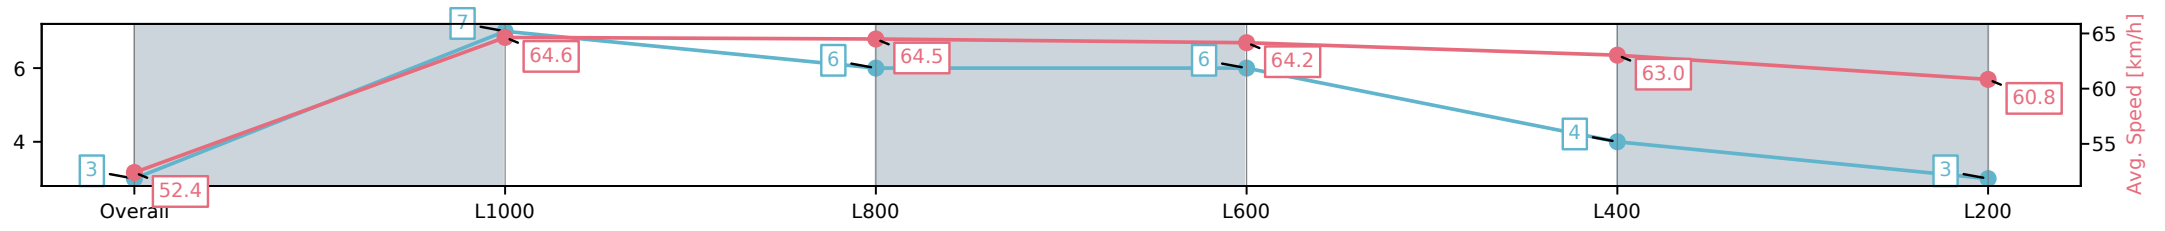

Morphettville Parks SA - Professional

Race 5: Karen Beddie's 50th Handicap - 1250m

01 March 2025 - 2:48PM

Track Rating: Good 4, Weather: Fine, Rail Position: +6m Entire Sectional 608m

Section	Overall	L1000	L800	L600	L400	L200
Section Times	1:14.20[3] (0:17.20)	0:57.00[7] (0:11.16)	0:45.84[6] (0:11.18)	0:34.66[6] (0:11.32)	0:23.34[4] (0:11.47)	0:11.87[3] (0:11.87)
Average Speed [km/h]	52.4	64.6	64.5	64.2	63.0	60.8
Top Speed [km/h]	67.0	67.0	64.9	64.9	64.6	64.0
Avg. Dist. to Rail [m]	4.7	0.5	0.3	1.7	3.0	5.8
Avg. Stride Freq. [Hz]	2.2	2.4	2.3	2.3	2.3	2.3
Avg. Stride Length [m]	6.5	7.6	7.7	7.6	7.5	7.3