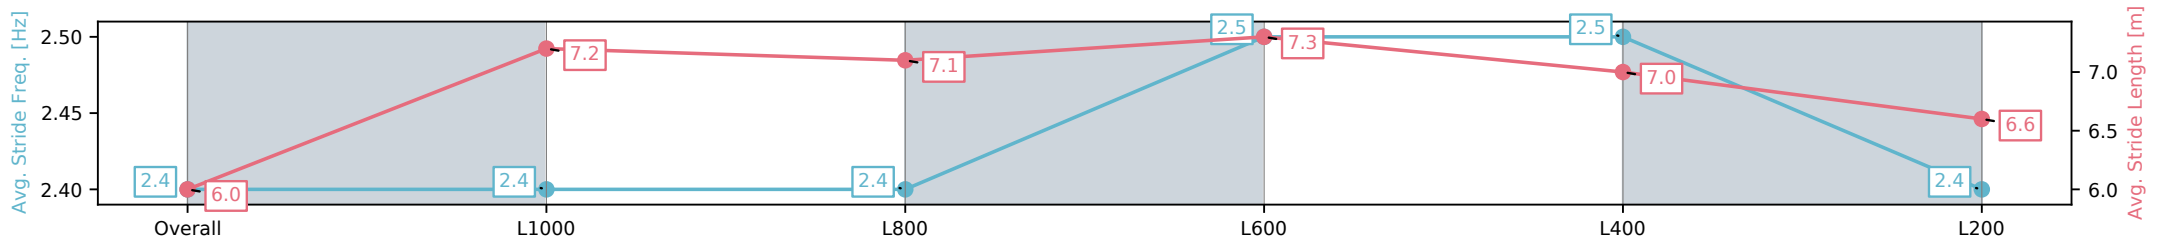

- [ ] Ranking at each section and finish
- :-:- No data available at this section
- NA No data available

Horse/Jockey Name	BEAUTY RISING/Kayla Crowther
Finish Rank	7
Fastest Section Time (Section)	0:11.31 (L800)
Top Speed [km/h] (Section)	68.2 (Overall)
Race State	Finished

Morphettville Parks SA - Professional

Race 5: Karen Beddie's 50th Handicap - 1250m

01 March 2025 - 2:48PM

Track Rating: Good 4, Weather: Fine, Rail Position: +6m Entire Sectional 608m

Section	Overall	L1000	L800	L600	L400	L200
Section Times	1:15.18[7] (0:17.22)	0:57.96[8] (0:11.31)	0:46.65[8] (0:11.31)	0:35.34[8] (0:11.32)	0:24.02[8] (0:11.61)	0:12.41[7] (0:12.41)
Average Speed [km/h]	52.4	64.7	64.2	64.9	62.9	57.9
Top Speed [km/h]	68.2	67.0	64.9	66.3	63.8	61.2
Avg. Dist. to Rail [m]	5.8	3.0	2.8	4.1	6.5	6.8
Avg. Stride Freq. [Hz]	2.4	2.4	2.4	2.5	2.5	2.4
Avg. Stride Length [m]	6.0	7.2	7.1	7.3	7.0	6.6

- [ ] Ranking at each section and finish
- :-:- No data available at this section
- NA No data available

Horse/Jockey Name	WANDERING EYE/Jade Doyle
Finish Rank	8
Fastest Section Time (Section)	0:11.20 (L800)
Top Speed [km/h] (Section)	67.9 (Overall)
Race State	Finished