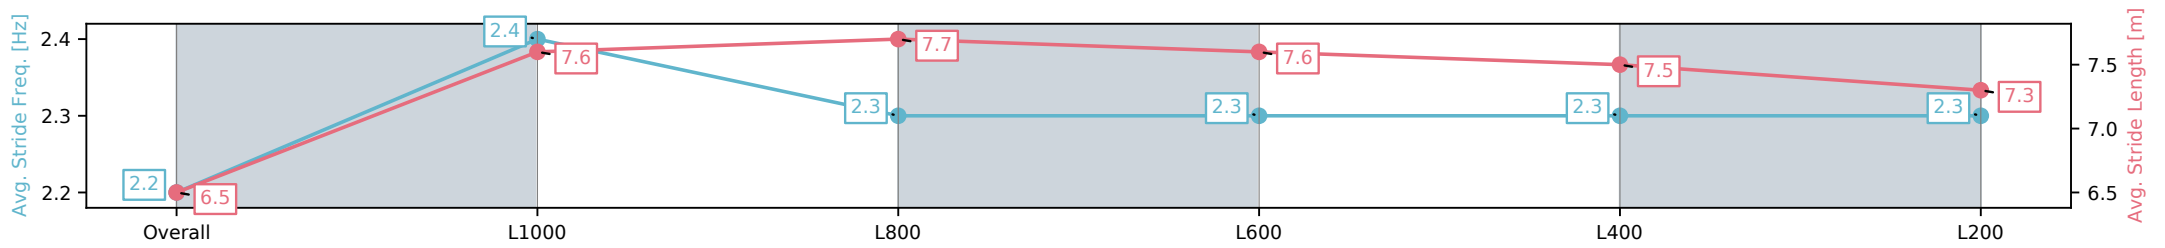

Morphettville Parks SA - Professional

Race 5: Karen Beddie's 50th Handicap - 1250m

01 March 2025 - 2:48PM

Track Rating: Good 4, Weather: Fine, Rail Position: +6m Entire Sectional 608m

Section	Overall	L1000	L800	L600	L400	L200
Section Times	1:14.20[3] (0:17.20)	0:57.00[7] (0:11.16)	0:45.84[6] (0:11.18)	0:34.66[6] (0:11.32)	0:23.34[4] (0:11.47)	0:11.87[3] (0:11.87)
Average Speed [km/h]	52.4	64.6	64.5	64.2	63.0	60.8
Top Speed [km/h]	67.0	67.0	64.9	64.9	64.6	64.0
Avg. Dist. to Rail [m]	4.7	0.5	0.3	1.7	3.0	5.8
Avg. Stride Freq. [Hz]	2.2	2.4	2.3	2.3	2.3	2.3
Avg. Stride Length [m]	6.5	7.6	7.7	7.6	7.5	7.3