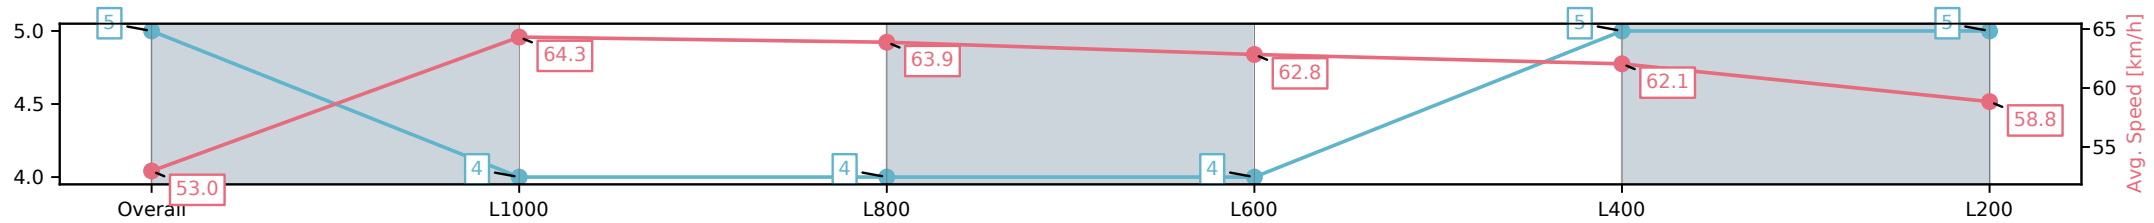

Morphettville Parks SA - Professional

Race 5: Karen Beddie's 50th Handicap - 1250m

01 March 2025 - 2:48PM

Track Rating: Good 4, Weather: Fine, Rail Position: +6m Entire Sectional 608m

Section	Overall	L1000	L800	L600	L400	L200
Section Times	1:14.78[5] (0:16.98)	0:57.80[4] (0:11.20)	0:46.60[4] (0:11.27)	0:35.33[4] (0:11.46)	0:23.87[5] (0:11.63)	0:12.24[5] (0:12.24)
Average Speed [km/h]	53.0	64.3	63.9	62.8	62.1	58.8
Top Speed [km/h]	66.7	66.3	64.9	65.4	63.1	62.1
Avg. Dist. to Rail [m]	1.1	0.3	0.5	0.6	1.5	1.8
Avg. Stride Freq. [Hz]	2.3	2.4	2.3	2.3	2.4	2.3
Avg. Stride Length [m]	6.5	7.6	7.6	7.4	7.2	7.0