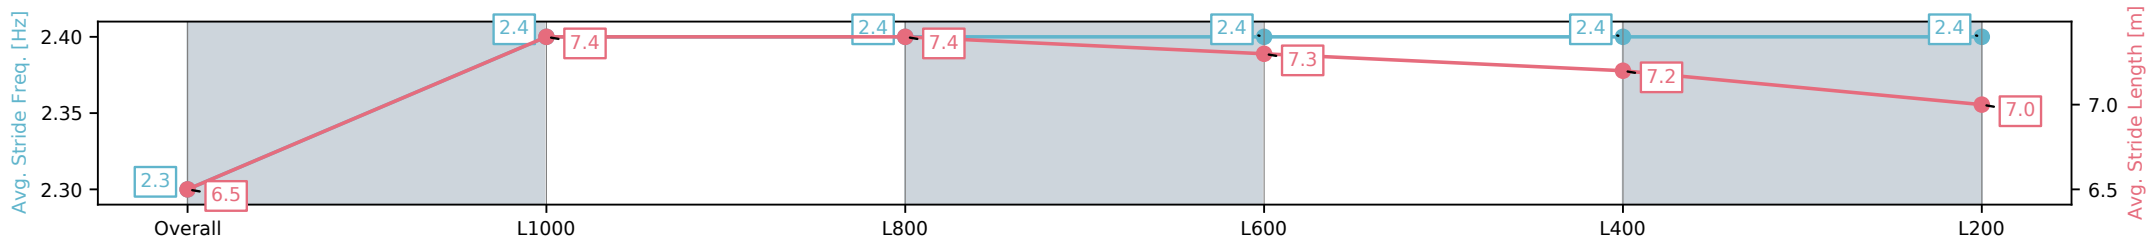

Race 5: Karen Beddie's 50th Handicap - 1250m

01 March 2025 - 2:48PM

Track Rating: Good 4, Weather: Fine, Rail Position: +6m Entire Sectional 608m

Section	Overall	L1000	L800	L600	L400	L200
Section Times	1:13.97[1] (0:16.67)	0:57.30[2] (0:11.25)	0:46.05[2] (0:11.32)	0:34.73[2] (0:11.49)	0:23.24[1] (0:11.39)	0:11.85[2] (0:11.85)
Average Speed [km/h]	54.0	64.2	63.7	63.4	63.7	60.7
Top Speed [km/h]	67.0	66.2	65.9	65.7	65.3	64.9
Avg. Dist. to Rail [m]	2.2	0.5	0.9	2.4	2.7	3.9
Avg. Stride Freq. [Hz]	2.3	2.4	2.4	2.4	2.4	2.4
Avg. Stride Length [m]	6.5	7.4	7.4	7.3	7.2	7.0