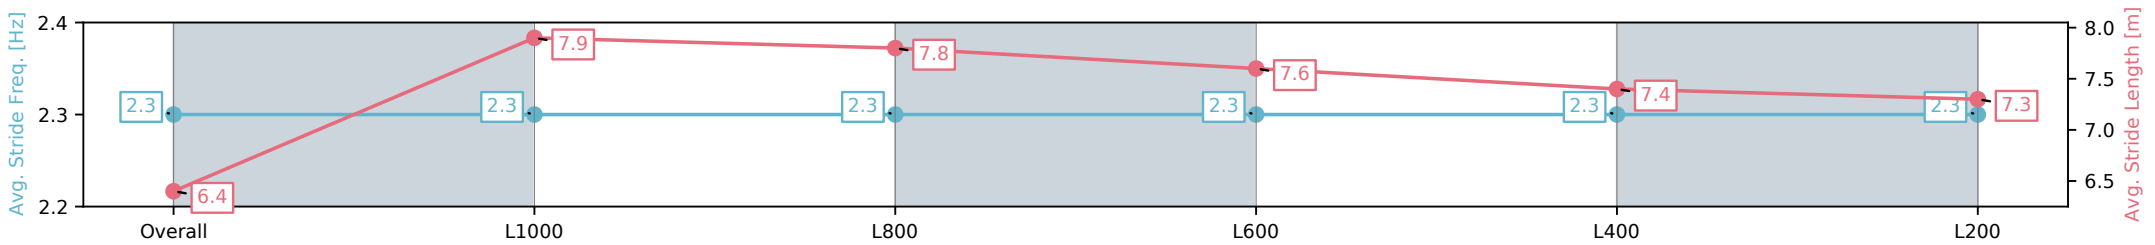

Morphettville Parks SA - Professional

Race 5: Karen Beddie's 50th Handicap - 1250m

01 March 2025 - 2:48PM

Track Rating: Good 4, Weather: Fine, Rail Position: +6m Entire Sectional 608m

Section	Overall	L1000	L800	L600	L400	L200
Section Times	1:15.11[6] (0:17.02)	0:58.09[5] (0:11.17)	0:46.92[5] (0:11.30)	0:35.62[5] (0:11.50)	0:24.12[7] (0:11.78)	0:12.34[6] (0:12.34)
Average Speed [km/h]	53.0	64.9	64.2	64.7	62.1	58.3
Top Speed [km/h]	68.2	68.2	65.4	65.6	62.8	61.6
Avg. Dist. to Rail [m]	3.9	1.6	3.1	5.8	7.8	7.6
Avg. Stride Freq. [Hz]	2.3	2.3	2.3	2.3	2.3	2.3
Avg. Stride Length [m]	6.4	7.9	7.8	7.6	7.4	7.3

- [ ] Ranking at each section and finish
- :-:- No data available at this section
- NA No data available

Horse/Jockey Name	BEAUTY RISING/Kayla Crowther
Finish Rank	7
Fastest Section Time (Section)	0:11.31 (L800)
Top Speed [km/h] (Section)	68.2 (Overall)
Race State	Finished