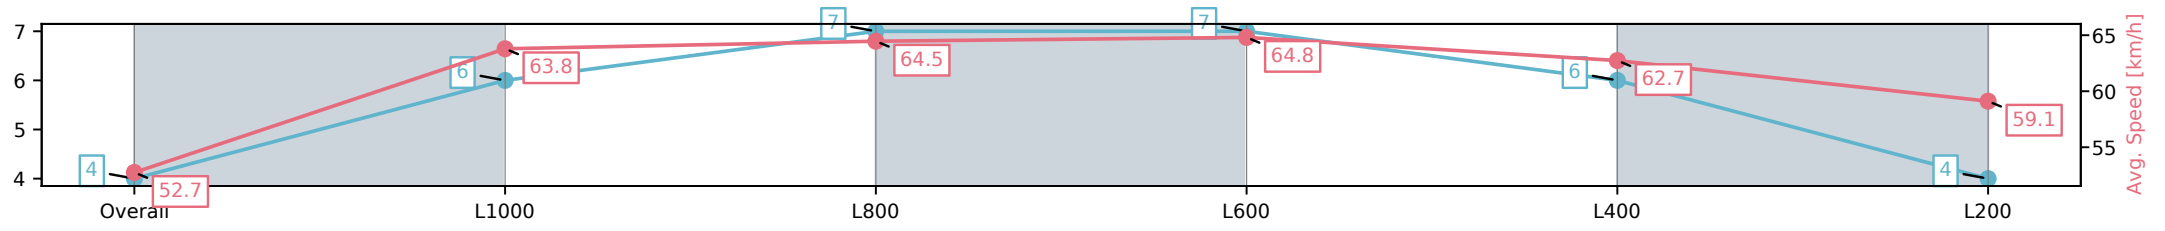

Morphettville Parks SA - Professional

Race 5: Karen Beddie's 50th Handicap - 1250m

01 March 2025 - 2:48PM

Track Rating: Good 4, Weather: Fine, Rail Position: +6m Entire Sectional 608m

Section	Overall	L1000	L800	L600	L400	L200
Section Times	1:14.67[4] (0:17.07)	0:57.60[6] (0:11.35)	0:46.25[7] (0:11.22)	0:35.03[7] (0:11.27)	0:23.76[6] (0:11.57)	0:12.18[4] (0:12.18)
Average Speed [km/h]	52.7	63.8	64.5	64.8	62.7	59.1
Top Speed [km/h]	66.2	65.8	65.2	65.5	63.6	62.0
Avg. Dist. to Rail [m]	2.4	1.1	1.2	2.5	4.7	6.5
Avg. Stride Freq. [Hz]	2.2	2.3	2.3	2.3	2.3	2.2
Avg. Stride Length [m]	6.5	7.8	7.8	7.9	7.6	7.5