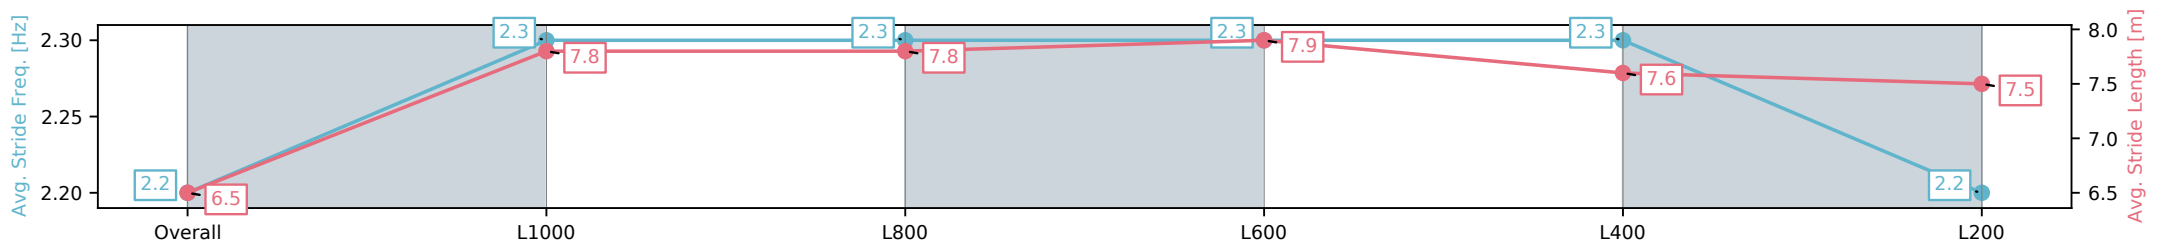

Morphettville Parks SA - Professional

Race 5: Karen Beddie's 50th Handicap - 1250m

01 March 2025 - 2:48PM

Track Rating: Good 4, Weather: Fine, Rail Position: +6m Entire Sectional 608m

Section	Overall	L1000	L800	L600	L400	L200
Section Times	1:14.67[4] (0:17.07)	0:57.60[6] (0:11.35)	0:46.25[7] (0:11.22)	0:35.03[7] (0:11.27)	0:23.76[6] (0:11.57)	0:12.18[4] (0:12.18)
Average Speed [km/h]	52.7	63.8	64.5	64.8	62.7	59.1
Top Speed [km/h]	66.2	65.8	65.2	65.5	63.6	62.0
Avg. Dist. to Rail [m]	2.4	1.1	1.2	2.5	4.7	6.5
Avg. Stride Freq. [Hz]	2.2	2.3	2.3	2.3	2.3	2.2
Avg. Stride Length [m]	6.5	7.8	7.8	7.9	7.6	7.5