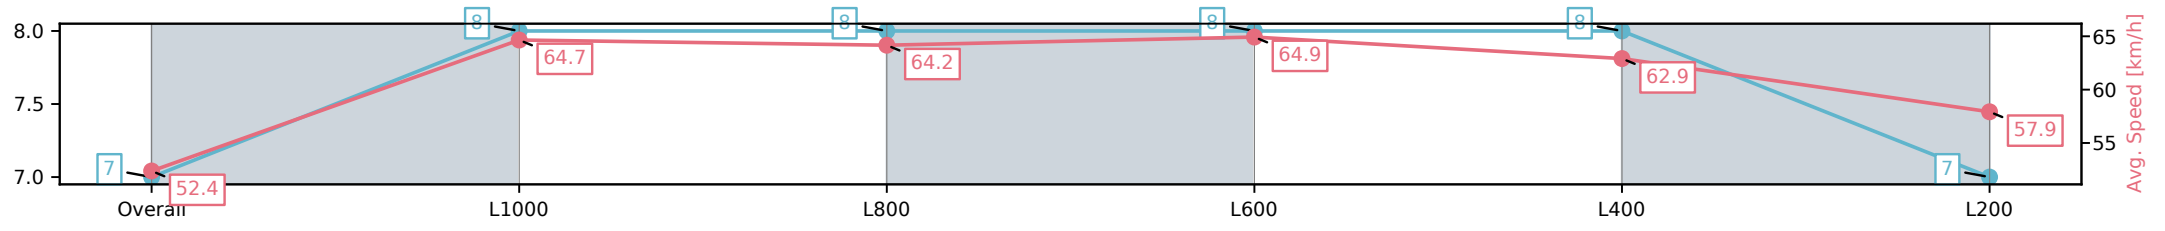

- [ ] Ranking at each section and finish
- :-:- No data available at this section
- NA No data available

Horse/Jockey Name	BEAUTY RISING/Kayla Crowther
Finish Rank	7
Fastest Section Time (Section)	0:11.31 (L800)
Top Speed [km/h] (Section)	68.2 (Overall)
Race State	Finished

Morphettville Parks SA - Professional

Race 5: Karen Beddie's 50th Handicap - 1250m

01 March 2025 - 2:48PM

Track Rating: Good 4, Weather: Fine, Rail Position: +6m Entire Sectional 608m

Section	Overall	L1000	L800	L600	L400	L200
Section Times	1:15.18[7] (0:17.22)	0:57.96[8] (0:11.31)	0:46.65[8] (0:11.31)	0:35.34[8] (0:11.32)	0:24.02[8] (0:11.61)	0:12.41[7] (0:12.41)
Average Speed [km/h]	52.4	64.7	64.2	64.9	62.9	57.9
Top Speed [km/h]	68.2	67.0	64.9	66.3	63.8	61.2
Avg. Dist. to Rail [m]	5.8	3.0	2.8	4.1	6.5	6.8
Avg. Stride Freq. [Hz]	2.4	2.4	2.4	2.5	2.5	2.4
Avg. Stride Length [m]	6.0	7.2	7.1	7.3	7.0	6.6