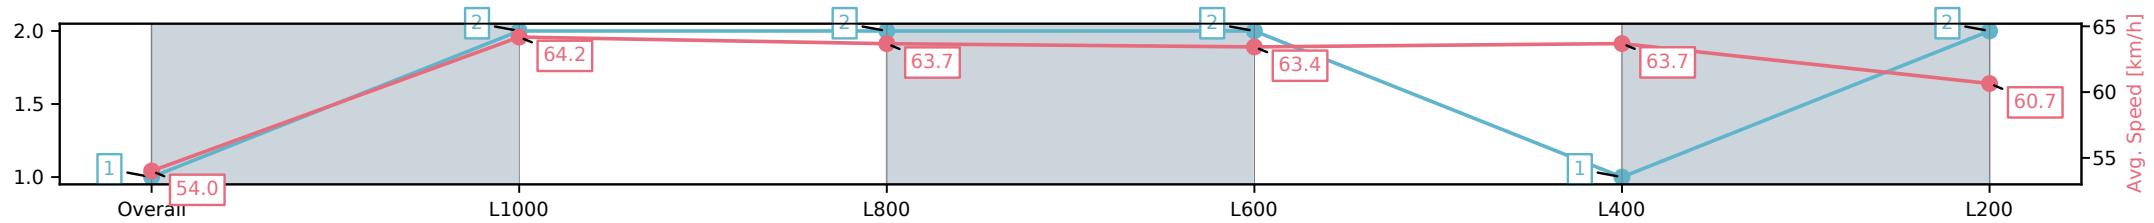

Race 5: Karen Beddie's 50th Handicap - 1250m

01 March 2025 - 2:48PM

Track Rating: Good 4, Weather: Fine, Rail Position: +6m Entire Sectional 608m

Section	Overall	L1000	L800	L600	L400	L200
Section Times	1:13.97[1] (0:16.67)	0:57.30[2] (0:11.25)	0:46.05[2] (0:11.32)	0:34.73[2] (0:11.49)	0:23.24[1] (0:11.39)	0:11.85[2] (0:11.85)
Average Speed [km/h]	54.0	64.2	63.7	63.4	63.7	60.7
Top Speed [km/h]	67.0	66.2	65.9	65.7	65.3	64.9
Avg. Dist. to Rail [m]	2.2	0.5	0.9	2.4	2.7	3.9
Avg. Stride Freq. [Hz]	2.3	2.4	2.4	2.4	2.4	2.4
Avg. Stride Length [m]	6.5	7.4	7.4	7.3	7.2	7.0