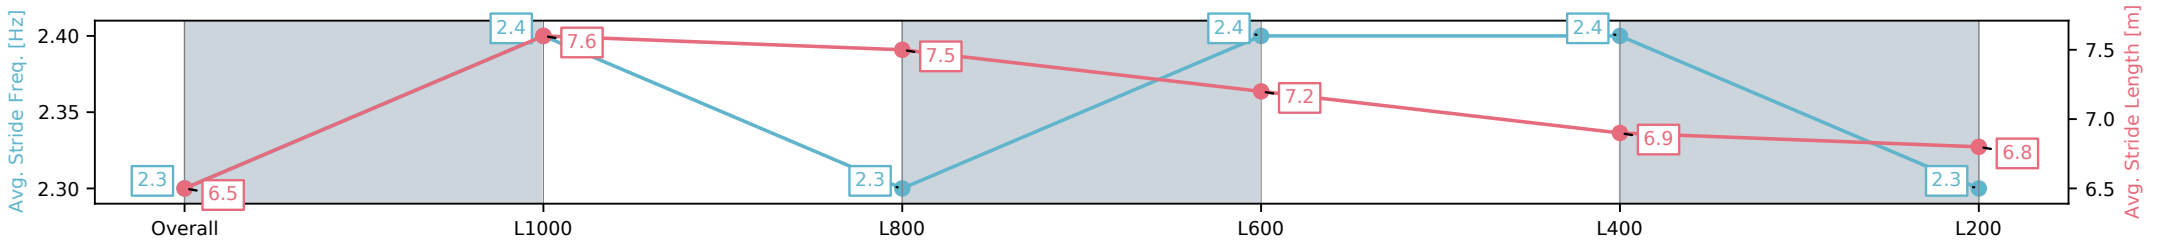

Morphettville Parks SA - Professional

Race 5: Karen Beddie's 50th Handicap - 1250m

01 March 2025 - 2:48PM

Track Rating: Good 4, Weather: Fine, Rail Position: +6m Entire Sectional 608m

Section	Overall	L1000	L800	L600	L400	L200
Section Times	1:15.88[8] (0:16.45)	0:59.43[1] (0:11.20)	0:48.23[1] (0:11.32)	0:36.91[1] (0:11.76)	0:25.15[2] (0:12.13)	0:13.02[8] (0:13.02)
Average Speed [km/h]	54.8	64.5	63.7	61.8	59.8	55.2
Top Speed [km/h]	67.9	66.6	64.8	63.5	61.6	59.2
Avg. Dist. to Rail [m]	3.4	0.6	0.4	1.8	3.5	7.1
Avg. Stride Freq. [Hz]	2.3	2.4	2.3	2.4	2.4	2.3
Avg. Stride Length [m]	6.5	7.6	7.5	7.2	6.9	6.8

[ ] Ranking at each section and finish  
 -:-:- No data available at this section  
 NA No data available