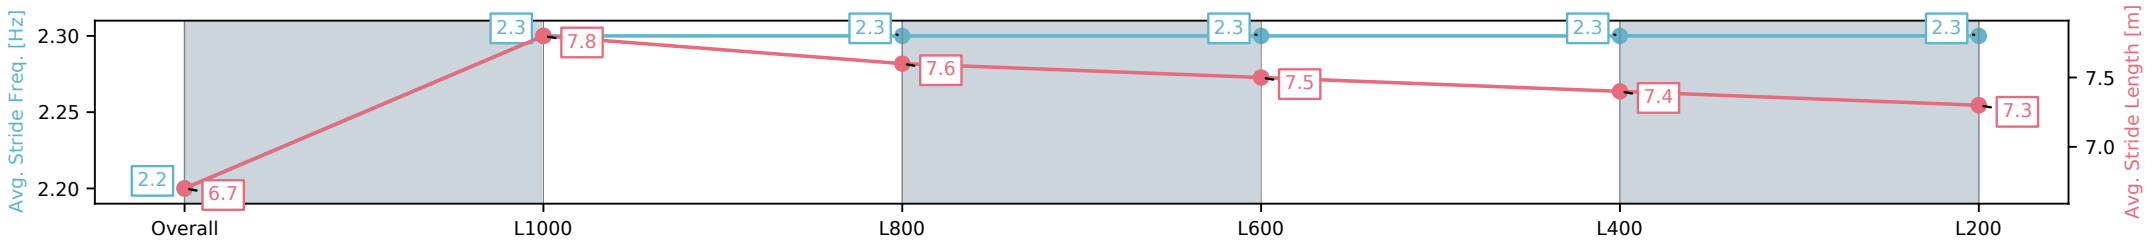

Morphettville Parks SA - Professional

Race 5: Karen Beddie's 50th Handicap - 1250m

01 March 2025 - 2:48PM

Track Rating: Good 4, Weather: Fine, Rail Position: +6m Entire Sectional 608m

Section	Overall	L1000	L800	L600	L400	L200
Section Times	1:14.18[2] (0:16.85)	0:57.33[3] (0:11.31)	0:46.02[3] (0:11.27)	0:34.75[3] (0:11.31)	0:23.44[3] (0:11.34)	0:12.10[1] (0:12.10)
Average Speed [km/h]	53.4	63.8	64.3	64.6	64.0	59.5
Top Speed [km/h]	66.4	65.7	65.3	65.5	64.4	63.2
Avg. Dist. to Rail [m]	2.9	0.8	1.6	3.0	3.8	4.7
Avg. Stride Freq. [Hz]	2.2	2.3	2.3	2.3	2.3	2.3
Avg. Stride Length [m]	6.7	7.8	7.6	7.5	7.4	7.3