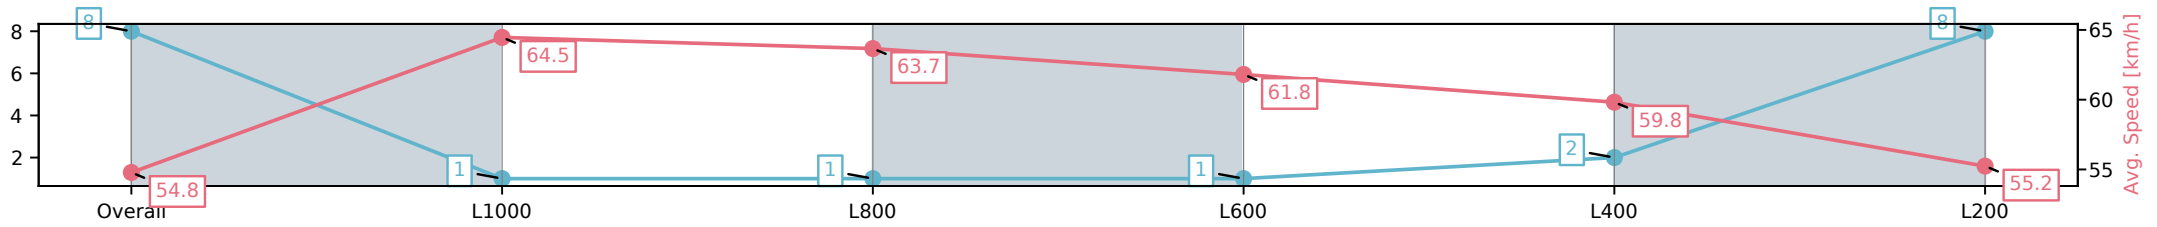

Morphettville Parks SA - Professional

Race 5: Karen Beddie's 50th Handicap - 1250m

01 March 2025 - 2:48PM

Track Rating: Good 4, Weather: Fine, Rail Position: +6m Entire Sectional 608m

Section	Overall	L1000	L800	L600	L400	L200
Section Times	1:15.88[8] (0:16.45)	0:59.43[1] (0:11.20)	0:48.23[1] (0:11.32)	0:36.91[1] (0:11.76)	0:25.15[2] (0:12.13)	0:13.02[8] (0:13.02)
Average Speed [km/h]	54.8	64.5	63.7	61.8	59.8	55.2
Top Speed [km/h]	67.9	66.6	64.8	63.5	61.6	59.2
Avg. Dist. to Rail [m]	3.4	0.6	0.4	1.8	3.5	7.1
Avg. Stride Freq. [Hz]	2.3	2.4	2.3	2.4	2.4	2.3
Avg. Stride Length [m]	6.5	7.6	7.5	7.2	6.9	6.8