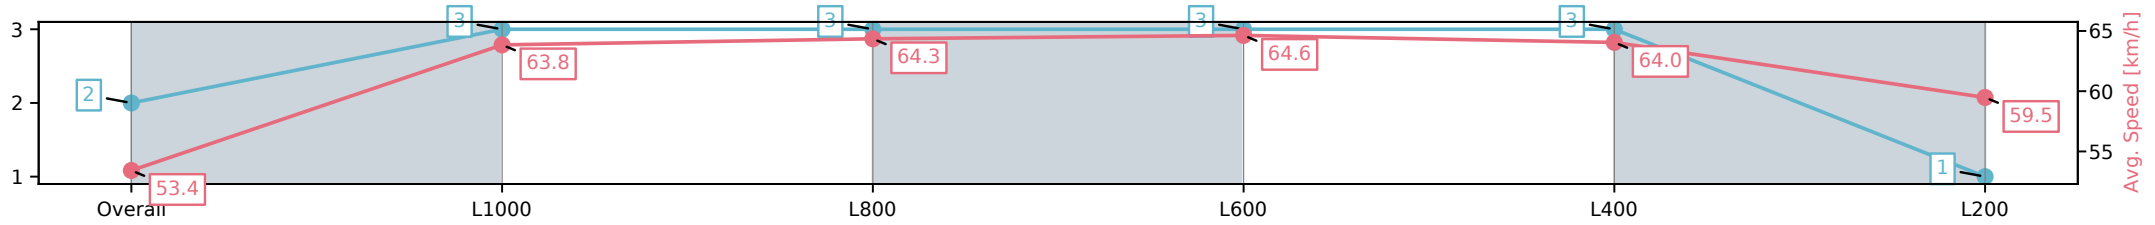

Morphettville Parks SA - Professional

Race 5: Karen Beddie's 50th Handicap - 1250m

01 March 2025 - 2:48PM

Track Rating: Good 4, Weather: Fine, Rail Position: +6m Entire Sectional 608m

Section	Overall	L1000	L800	L600	L400	L200
Section Times	1:14.18[2] (0:16.85)	0:57.33[3] (0:11.31)	0:46.02[3] (0:11.27)	0:34.75[3] (0:11.31)	0:23.44[3] (0:11.34)	0:12.10[1] (0:12.10)
Average Speed [km/h]	53.4	63.8	64.3	64.6	64.0	59.5
Top Speed [km/h]	66.4	65.7	65.3	65.5	64.4	63.2
Avg. Dist. to Rail [m]	2.9	0.8	1.6	3.0	3.8	4.7
Avg. Stride Freq. [Hz]	2.2	2.3	2.3	2.3	2.3	2.3
Avg. Stride Length [m]	6.7	7.8	7.6	7.5	7.4	7.3