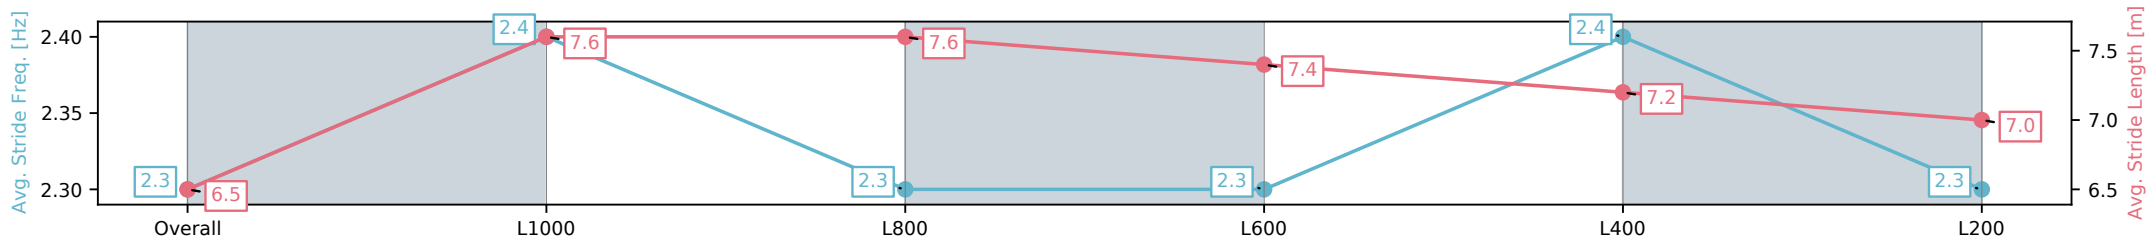

Morphettville Parks SA - Professional

Race 5: Karen Beddie's 50th Handicap - 1250m

01 March 2025 - 2:48PM

Track Rating: Good 4, Weather: Fine, Rail Position: +6m Entire Sectional 608m

Section	Overall	L1000	L800	L600	L400	L200
Section Times	1:14.78[5] (0:16.98)	0:57.80[4] (0:11.20)	0:46.60[4] (0:11.27)	0:35.33[4] (0:11.46)	0:23.87[5] (0:11.63)	0:12.24[5] (0:12.24)
Average Speed [km/h]	53.0	64.3	63.9	62.8	62.1	58.8
Top Speed [km/h]	66.7	66.3	64.9	65.4	63.1	62.1
Avg. Dist. to Rail [m]	1.1	0.3	0.5	0.6	1.5	1.8
Avg. Stride Freq. [Hz]	2.3	2.4	2.3	2.3	2.4	2.3
Avg. Stride Length [m]	6.5	7.6	7.6	7.4	7.2	7.0