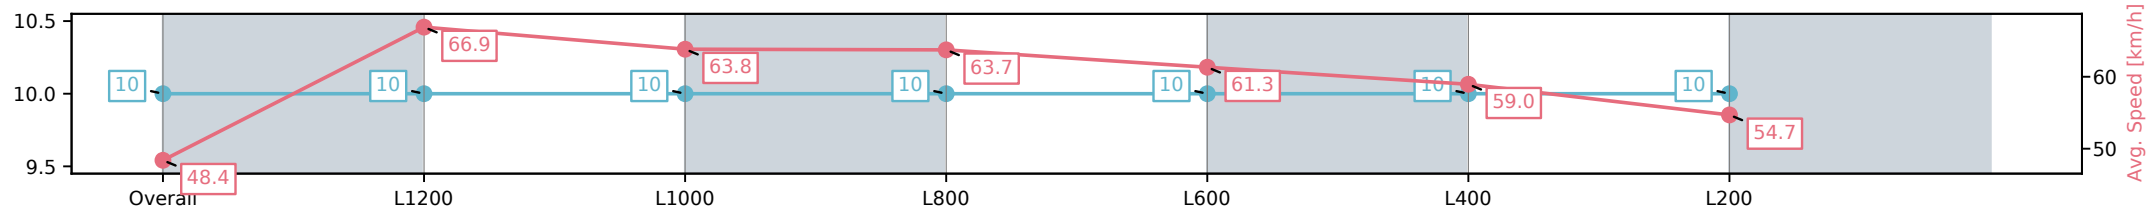

Morphettville Parks SA - Professional

Race 1: Sportsbet Maiden Plate - 1400m

01 March 2025 - 12:29PM

Track Rating: Good 4, Weather: Fine, Rail Position: +6m Entire Sectional 608m

Section	Overall	L1200	L1000	L800	L600	L400	L200
Section Times	1:25.47[10] (0:14.90)	1:10.57[10] (0:10.78)	0:59.79[10] (0:11.33)	0:48.46[10] (0:11.30)	0:37.16[10] (0:11.80)	0:25.36[10] (0:12.21)	0:13.15[10] (0:13.15)
Average Speed [km/h]	48.4	66.9	63.8	63.7	61.3	59.0	54.7
Top Speed [km/h]	63.7	68.9	65.9	64.6	62.0	60.8	57.7
Avg. Dist. to Rail [m]	8.3	1.3	1.1	0.6	0.7	0.3	0.3
Avg. Stride Freq. [Hz]	2.3	2.6	2.4	2.5	2.4	2.4	2.3
Avg. Stride Length [m]	5.8	7.1	7.0	6.9	7.0	6.8	6.6