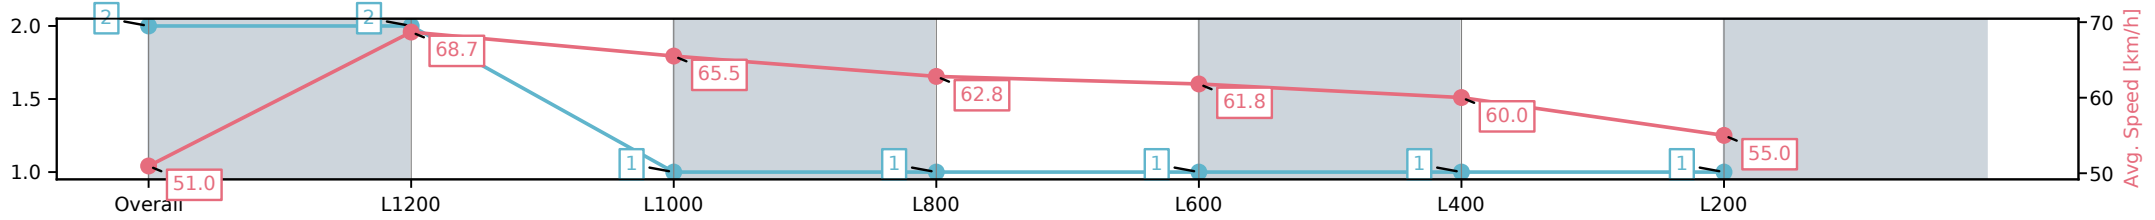

Morphettville Parks SA - Professional

Race 1: Sportsbet Maiden Plate - 1400m

01 March 2025 - 12:29PM

Track Rating: Good 4, Weather: Fine, Rail Position: +6m Entire Sectional 608m

Section	Overall	L1200	L1000	L800	L600	L400	L200
Section Times	1:23.77[2] (0:14.12)	1:09.65[2] (0:10.49)	0:59.16[1] (0:11.03)	0:48.13[1] (0:11.45)	0:36.68[1] (0:11.61)	0:25.07[1] (0:11.99)	0:13.08[1] (0:13.08)
Average Speed [km/h]	51.0	68.7	65.5	62.8	61.8	60.0	55.0
Top Speed [km/h]	68.2	69.4	67.6	64.2	62.3	62.0	58.2
Avg. Dist. to Rail [m]	2.5	1.2	0.4	0.2	0.3	0.3	0.5
Avg. Stride Freq. [Hz]	2.4	2.5	2.4	2.3	2.4	2.4	2.3
Avg. Stride Length [m]	6.0	7.6	7.5	7.5	7.3	7.0	6.8