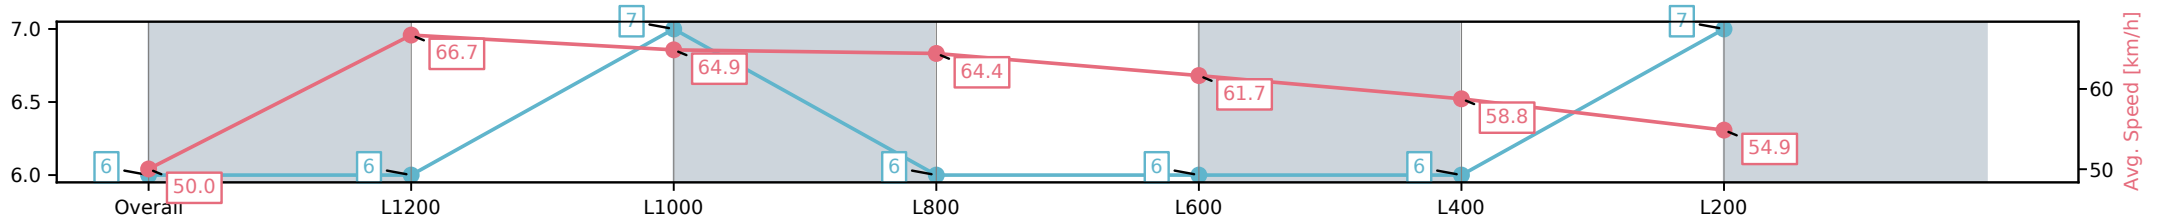

Morphettville Parks SA - Professional

Race 1: Sportsbet Maiden Plate - 1400m

01 March 2025 - 12:29PM

Track Rating: Good 4, Weather: Fine, Rail Position: +6m Entire Sectional 608m

Section	Overall	L1200	L1000	L800	L600	L400	L200
Section Times	1:24.91[6] (0:14.38)	1:10.53[6] (0:10.81)	0:59.72[7] (0:11.20)	0:48.52[6] (0:11.27)	0:37.25[6] (0:11.78)	0:25.47[6] (0:12.34)	0:13.13[7] (0:13.13)
Average Speed [km/h]	50.0	66.7	64.9	64.4	61.7	58.8	54.9
Top Speed [km/h]	65.8	67.9	66.3	65.6	62.7	60.9	57.8
Avg. Dist. to Rail [m]	3.1	2.3	1.9	1.8	1.9	4.4	5.3
Avg. Stride Freq. [Hz]	2.4	2.4	2.3	2.3	2.3	2.3	2.3
Avg. Stride Length [m]	5.7	7.3	7.4	7.3	7.0	6.8	6.6