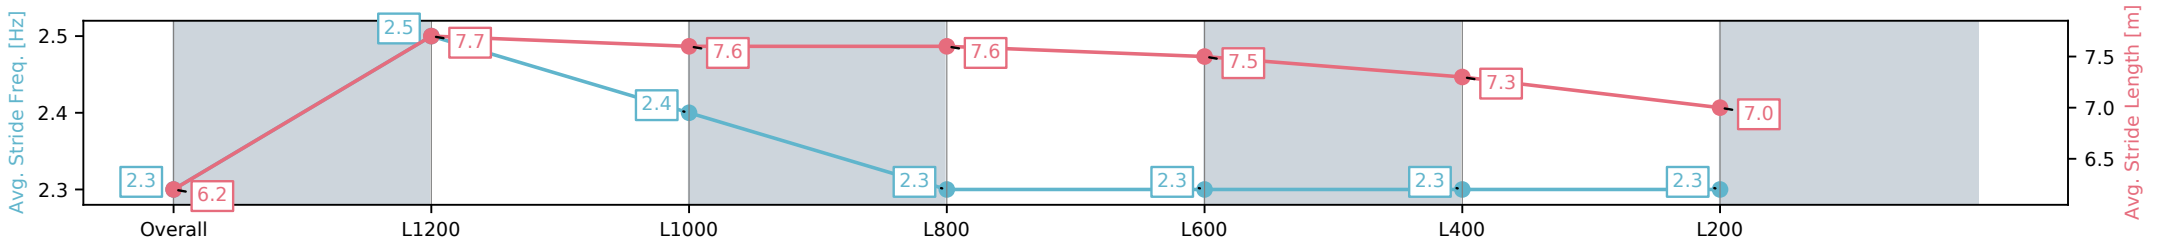

01 March 2025 - 12:29PM

Track Rating: Good 4, Weather: Fine, Rail Position: +6m Entire Sectional 608m

Section	Overall	L1200	L1000	L800	L600	L400	L200
Section Times	1:23.13[1] (0:14.28)	1:08.85[4] (0:10.63)	0:58.22[4] (0:11.05)	0:47.17[3] (0:11.41)	0:35.76[3] (0:11.55)	0:24.21[3] (0:11.78)	0:12.43[2] (0:12.43)
Average Speed [km/h]	50.5	67.7	65.6	63.1	62.5	61.2	57.9
Top Speed [km/h]	67.0	68.7	66.7	65.1	63.7	63.1	60.5
Avg. Dist. to Rail [m]	1.6	1.1	1.0	0.5	0.4	1.0	1.1
Avg. Stride Freq. [Hz]	2.3	2.5	2.4	2.3	2.3	2.3	2.3
Avg. Stride Length [m]	6.2	7.7	7.6	7.6	7.5	7.3	7.0