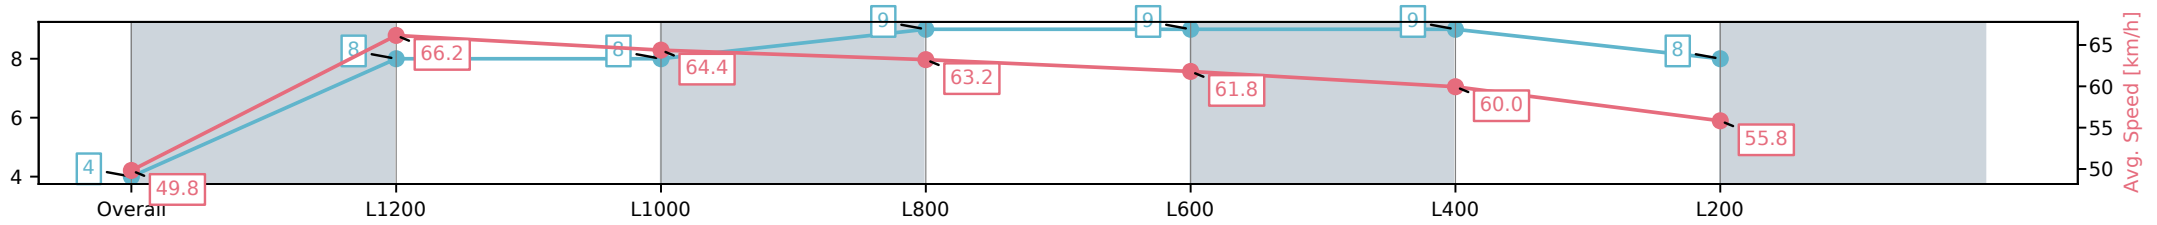

Morphettville Parks SA - Professional

Race 1: Sportsbet Maiden Plate - 1400m

01 March 2025 - 12:29PM

Track Rating: Good 4, Weather: Fine, Rail Position: +6m Entire Sectional 608m

Section	Overall	L1200	L1000	L800	L600	L400	L200
Section Times	1:24.87[4] (0:14.46)	1:10.41[8] (0:10.90)	0:59.51[8] (0:11.36)	0:48.15[9] (0:11.45)	0:36.70[9] (0:11.77)	0:24.93[9] (0:12.05)	0:12.88[8] (0:12.88)
Average Speed [km/h]	49.8	66.2	64.4	63.2	61.8	60.0	55.8
Top Speed [km/h]	64.3	66.7	66.0	63.9	62.4	60.7	57.8
Avg. Dist. to Rail [m]	5.6	3.6	3.0	2.2	1.9	1.9	1.7
Avg. Stride Freq. [Hz]	2.3	2.3	2.2	2.2	2.2	2.2	2.1
Avg. Stride Length [m]	6.0	7.6	7.5	7.5	7.4	7.4	7.3