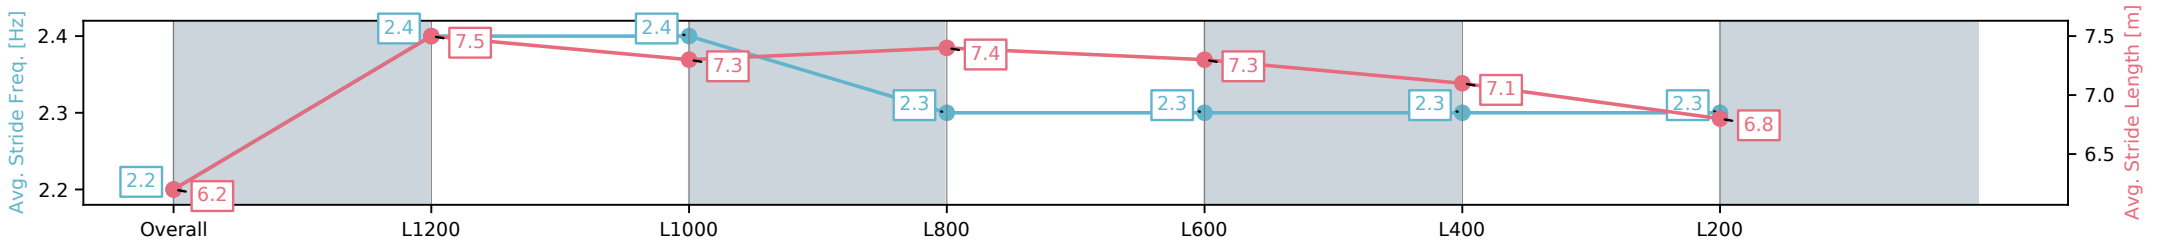

Morphettville Parks SA - Professional

Race 1: Sportsbet Maiden Plate - 1400m

01 March 2025 - 12:29PM

Track Rating: Good 4, Weather: Fine, Rail Position: +6m Entire Sectional 608m

Section	Overall	L1200	L1000	L800	L600	L400	L200
Section Times	1:24.24[3] (0:14.46)	1:09.78[7] (0:10.68)	0:59.10[5] (0:11.06)	0:48.04[5] (0:11.25)	0:36.79[5] (0:11.69)	0:25.10[4] (0:12.17)	0:12.93[3] (0:12.93)
Average Speed [km/h]	49.7	67.6	65.3	64.1	62.0	59.6	55.6
Top Speed [km/h]	66.7	68.1	66.1	65.1	62.9	61.0	58.7
Avg. Dist. to Rail [m]	5.1	1.1	1.0	0.8	1.3	4.3	4.1
Avg. Stride Freq. [Hz]	2.2	2.4	2.4	2.3	2.3	2.3	2.3
Avg. Stride Length [m]	6.2	7.5	7.3	7.4	7.3	7.1	6.8

[ ] Ranking at each section and finish  
 -:-:- No data available at this section  
 NA No data available

Horse/Jockey Name	WICKED WISH/Stacey Metcalfe
Finish Rank	4
Fastest Section Time (Section)	0:10.90 (L1200)
Top Speed [km/h] (Section)	66.7 (Overall)
Race State	Finished