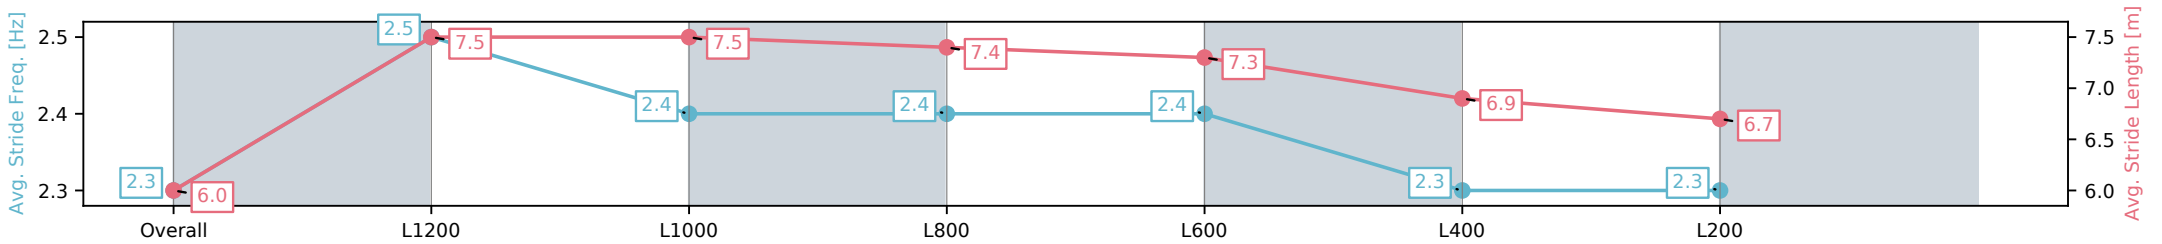

Morphettville Parks SA - Professional

Race 1: Sportsbet Maiden Plate - 1400m

01 March 2025 - 12:29PM

Track Rating: Good 4, Weather: Fine, Rail Position: +6m Entire Sectional 608m

Section	Overall	L1200	L1000	L800	L600	L400	L200
Section Times	1:24.89[5] (0:14.17)	1:10.72[3] (0:10.69)	1:00.03[3] (0:11.21)	0:48.82[4] (0:11.37)	0:37.45[4] (0:11.78)	0:25.67[5] (0:12.46)	0:13.21[6] (0:13.21)
Average Speed [km/h]	50.9	67.5	65.6	63.5	61.4	58.4	54.4
Top Speed [km/h]	66.8	69.1	66.7	64.9	62.4	59.7	56.8
Avg. Dist. to Rail [m]	5.6	4.4	3.8	2.4	1.1	4.5	3.9
Avg. Stride Freq. [Hz]	2.3	2.5	2.4	2.4	2.4	2.3	2.3
Avg. Stride Length [m]	6.0	7.5	7.5	7.4	7.3	6.9	6.7