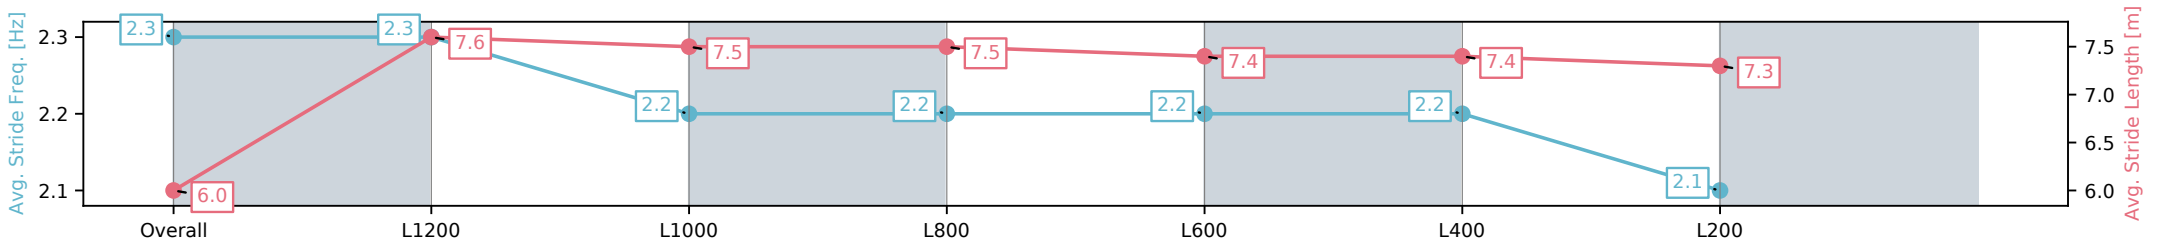

Morphettville Parks SA - Professional

Race 1: Sportsbet Maiden Plate - 1400m

01 March 2025 - 12:29PM

Track Rating: Good 4, Weather: Fine, Rail Position: +6m Entire Sectional 608m

Section	Overall	L1200	L1000	L800	L600	L400	L200
Section Times	1:24.87[4] (0:14.46)	1:10.41[8] (0:10.90)	0:59.51[8] (0:11.36)	0:48.15[9] (0:11.45)	0:36.70[9] (0:11.77)	0:24.93[9] (0:12.05)	0:12.88[8] (0:12.88)
Average Speed [km/h]	49.8	66.2	64.4	63.2	61.8	60.0	55.8
Top Speed [km/h]	64.3	66.7	66.0	63.9	62.4	60.7	57.8
Avg. Dist. to Rail [m]	5.6	3.6	3.0	2.2	1.9	1.9	1.7
Avg. Stride Freq. [Hz]	2.3	2.3	2.2	2.2	2.2	2.2	2.1
Avg. Stride Length [m]	6.0	7.6	7.5	7.5	7.4	7.4	7.3