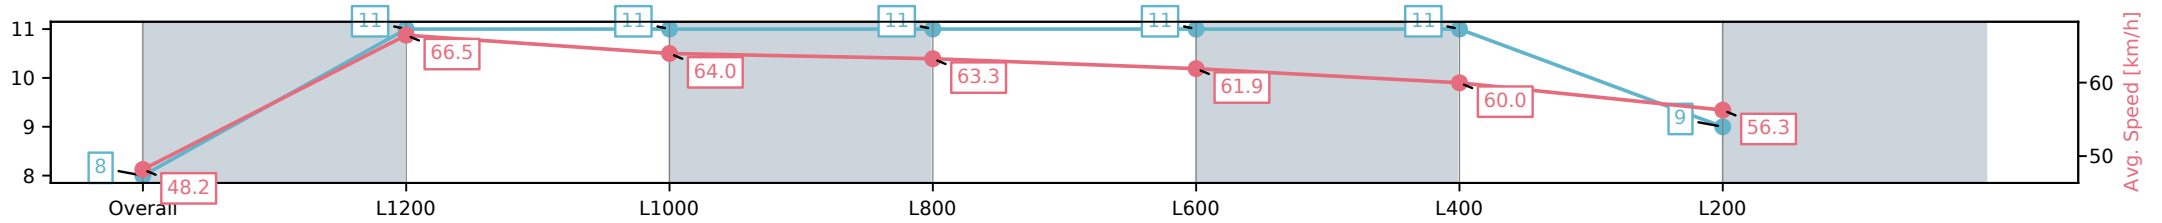

Morphettville Parks SA - Professional

Race 1: Sportsbet Maiden Plate - 1400m

01 March 2025 - 12:29PM

Track Rating: Good 4, Weather: Fine, Rail Position: +6m Entire Sectional 608m

Section	Overall	L1200	L1000	L800	L600	L400	L200
Section Times	1:25.11[8] (0:14.93)	1:10.18[11] (0:10.84)	0:59.34[11] (0:11.42)	0:47.92[11] (0:11.43)	0:36.49[11] (0:11.66)	0:24.83[11] (0:12.03)	0:12.80[9] (0:12.80)
Average Speed [km/h]	48.2	66.5	64.0	63.3	61.9	60.0	56.3
Top Speed [km/h]	63.4	66.5	65.6	65.0	62.2	60.7	59.5
Avg. Dist. to Rail [m]	9.8	3.1	2.8	2.7	0.5	2.1	3.0
Avg. Stride Freq. [Hz]	2.3	2.5	2.4	2.4	2.4	2.4	2.3
Avg. Stride Length [m]	5.8	7.0	7.3	7.1	7.1	6.9	6.9