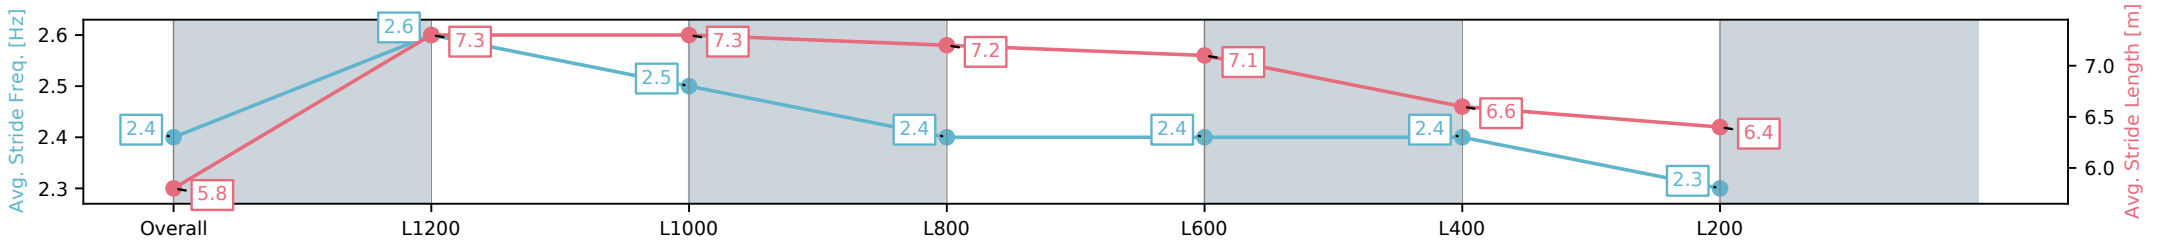

Morphettville Parks SA - Professional

Race 1: Sportsbet Maiden Plate - 1400m

01 March 2025 - 12:29PM

Track Rating: Good 4, Weather: Fine, Rail Position: +6m Entire Sectional 608m

Section	Overall	L1200	L1000	L800	L600	L400	L200
Section Times	1:25.19[9] (0:14.06)	1:11.13[1] (0:10.61)	1:00.52[2] (0:11.12)	0:49.40[2] (0:11.43)	0:37.97[2] (0:11.69)	0:26.28[2] (0:12.63)	0:13.65[4] (0:13.65)
Average Speed [km/h]	51.2	68.0	65.8	63.2	61.7	57.2	52.7
Top Speed [km/h]	67.8	69.5	67.4	64.8	62.5	60.1	55.8
Avg. Dist. to Rail [m]	6.7	3.7	3.3	2.5	0.6	3.0	3.5
Avg. Stride Freq. [Hz]	2.4	2.6	2.5	2.4	2.4	2.4	2.3
Avg. Stride Length [m]	5.8	7.3	7.3	7.2	7.1	6.6	6.4