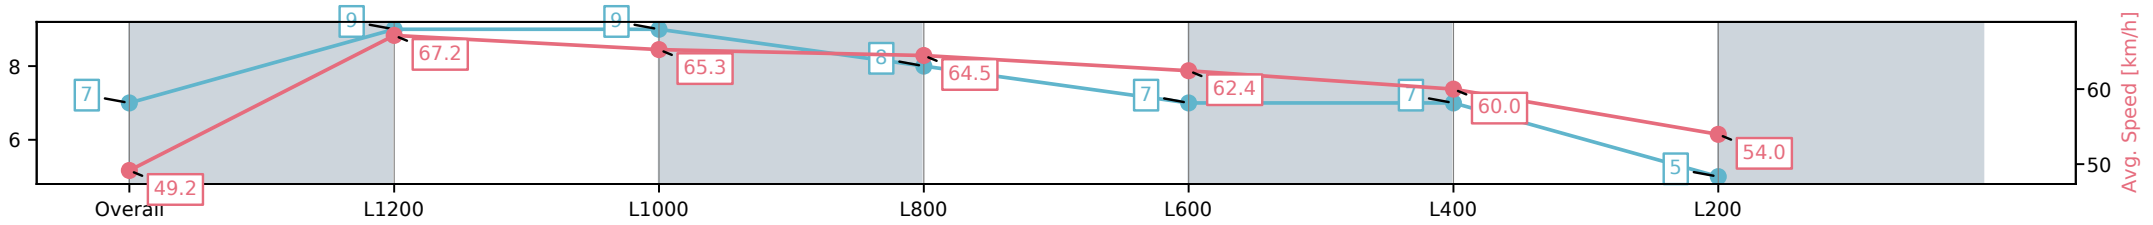

Morphettville Parks SA - Professional

Race 1: Sportsbet Maiden Plate - 1400m

01 March 2025 - 12:29PM

Track Rating: Good 4, Weather: Fine, Rail Position: +6m Entire Sectional 608m

Section	Overall	L1200	L1000	L800	L600	L400	L200
Section Times	1:24.95[7] (0:14.64)	1:10.31[9] (0:10.74)	0:59.57[9] (0:11.14)	0:48.43[8] (0:11.23)	0:37.20[7] (0:11.72)	0:25.48[7] (0:12.15)	0:13.33[5] (0:13.33)
Average Speed [km/h]	49.2	67.2	65.3	64.5	62.4	60.0	54.0
Top Speed [km/h]	63.9	68.5	66.4	64.9	63.5	61.6	58.2
Avg. Dist. to Rail [m]	7.5	2.5	2.0	1.8	3.0	7.0	7.1
Avg. Stride Freq. [Hz]	2.2	2.4	2.3	2.3	2.3	2.3	2.2
Avg. Stride Length [m]	6.0	7.4	7.4	7.4	7.4	7.2	6.8