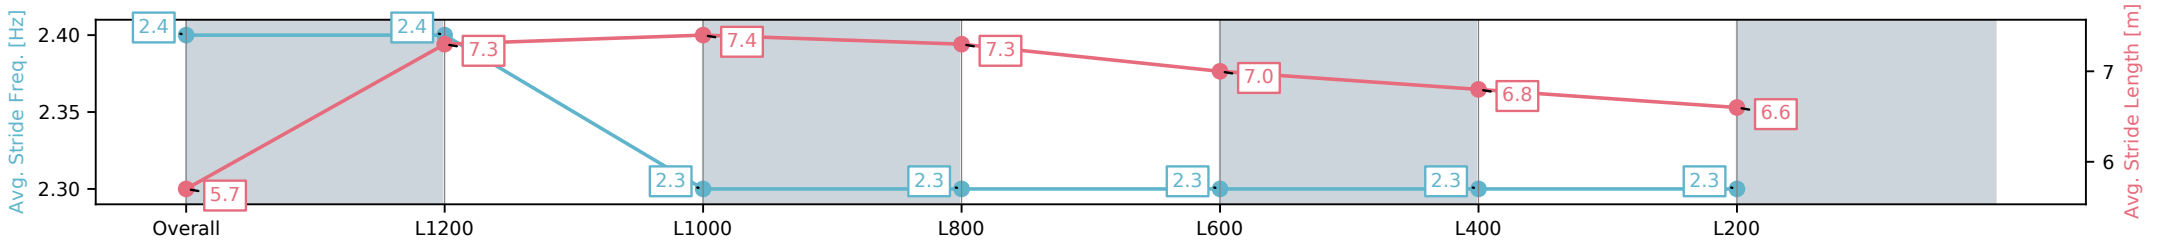

Morphettville Parks SA - Professional

Race 1: Sportsbet Maiden Plate - 1400m

01 March 2025 - 12:29PM

Track Rating: Good 4, Weather: Fine, Rail Position: +6m Entire Sectional 608m

Section	Overall	L1200	L1000	L800	L600	L400	L200
Section Times	1:24.91[6] (0:14.38)	1:10.53[6] (0:10.81)	0:59.72[7] (0:11.20)	0:48.52[6] (0:11.27)	0:37.25[6] (0:11.78)	0:25.47[6] (0:12.34)	0:13.13[7] (0:13.13)
Average Speed [km/h]	50.0	66.7	64.9	64.4	61.7	58.8	54.9
Top Speed [km/h]	65.8	67.9	66.3	65.6	62.7	60.9	57.8
Avg. Dist. to Rail [m]	3.1	2.3	1.9	1.8	1.9	4.4	5.3
Avg. Stride Freq. [Hz]	2.4	2.4	2.3	2.3	2.3	2.3	2.3
Avg. Stride Length [m]	5.7	7.3	7.4	7.3	7.0	6.8	6.6