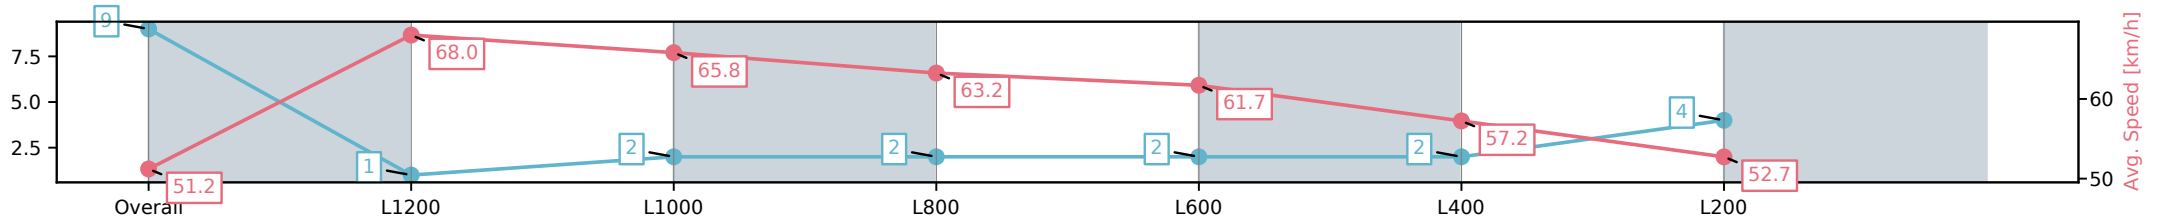

Morphettville Parks SA - Professional

Race 1: Sportsbet Maiden Plate - 1400m

01 March 2025 - 12:29PM

Track Rating: Good 4, Weather: Fine, Rail Position: +6m Entire Sectional 608m

Section	Overall	L1200	L1000	L800	L600	L400	L200
Section Times	1:25.19[9] (0:14.06)	1:11.13[1] (0:10.61)	1:00.52[2] (0:11.12)	0:49.40[2] (0:11.43)	0:37.97[2] (0:11.69)	0:26.28[2] (0:12.63)	0:13.65[4] (0:13.65)
Average Speed [km/h]	51.2	68.0	65.8	63.2	61.7	57.2	52.7
Top Speed [km/h]	67.8	69.5	67.4	64.8	62.5	60.1	55.8
Avg. Dist. to Rail [m]	6.7	3.7	3.3	2.5	0.6	3.0	3.5
Avg. Stride Freq. [Hz]	2.4	2.6	2.5	2.4	2.4	2.4	2.3
Avg. Stride Length [m]	5.8	7.3	7.3	7.2	7.1	6.6	6.4