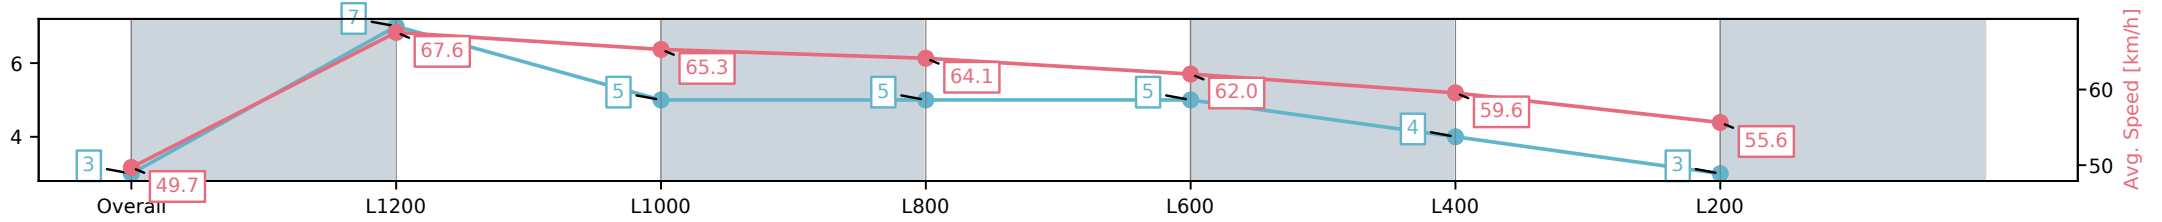

Morphettville Parks SA - Professional

Race 1: Sportsbet Maiden Plate - 1400m

01 March 2025 - 12:29PM

Track Rating: Good 4, Weather: Fine, Rail Position: +6m Entire Sectional 608m

Section	Overall	L1200	L1000	L800	L600	L400	L200
Section Times	1:24.24[3] (0:14.46)	1:09.78[7] (0:10.68)	0:59.10[5] (0:11.06)	0:48.04[5] (0:11.25)	0:36.79[5] (0:11.69)	0:25.10[4] (0:12.17)	0:12.93[3] (0:12.93)
Average Speed [km/h]	49.7	67.6	65.3	64.1	62.0	59.6	55.6
Top Speed [km/h]	66.7	68.1	66.1	65.1	62.9	61.0	58.7
Avg. Dist. to Rail [m]	5.1	1.1	1.0	0.8	1.3	4.3	4.1
Avg. Stride Freq. [Hz]	2.2	2.4	2.4	2.3	2.3	2.3	2.3
Avg. Stride Length [m]	6.2	7.5	7.3	7.4	7.3	7.1	6.8