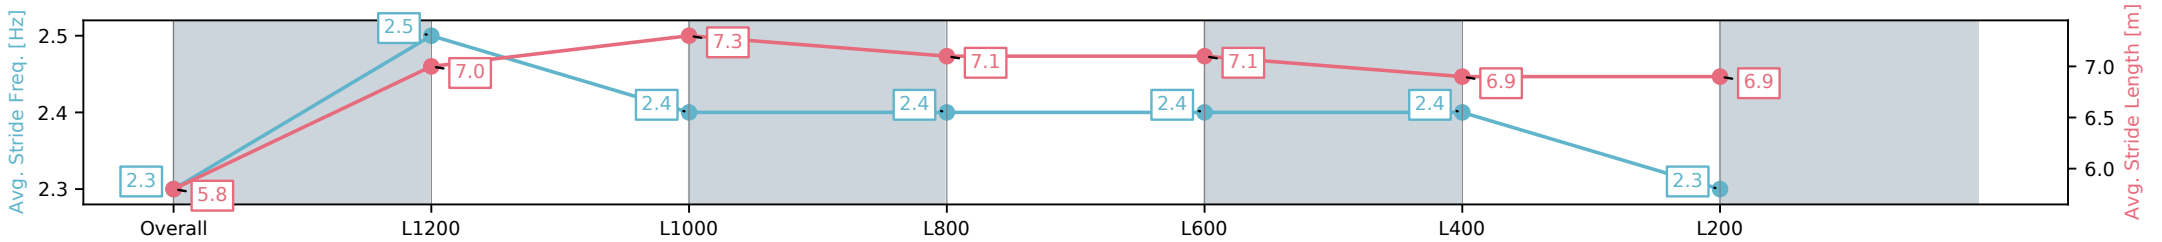

Morphettville Parks SA - Professional

Race 1: Sportsbet Maiden Plate - 1400m

01 March 2025 - 12:29PM

Track Rating: Good 4, Weather: Fine, Rail Position: +6m Entire Sectional 608m

Section	Overall	L1200	L1000	L800	L600	L400	L200
Section Times	1:25.11[8] (0:14.93)	1:10.18[11] (0:10.84)	0:59.34[11] (0:11.42)	0:47.92[11] (0:11.43)	0:36.49[11] (0:11.66)	0:24.83[11] (0:12.03)	0:12.80[9] (0:12.80)
Average Speed [km/h]	48.2	66.5	64.0	63.3	61.9	60.0	56.3
Top Speed [km/h]	63.4	66.5	65.6	65.0	62.2	60.7	59.5
Avg. Dist. to Rail [m]	9.8	3.1	2.8	2.7	0.5	2.1	3.0
Avg. Stride Freq. [Hz]	2.3	2.5	2.4	2.4	2.4	2.4	2.3
Avg. Stride Length [m]	5.8	7.0	7.3	7.1	7.1	6.9	6.9