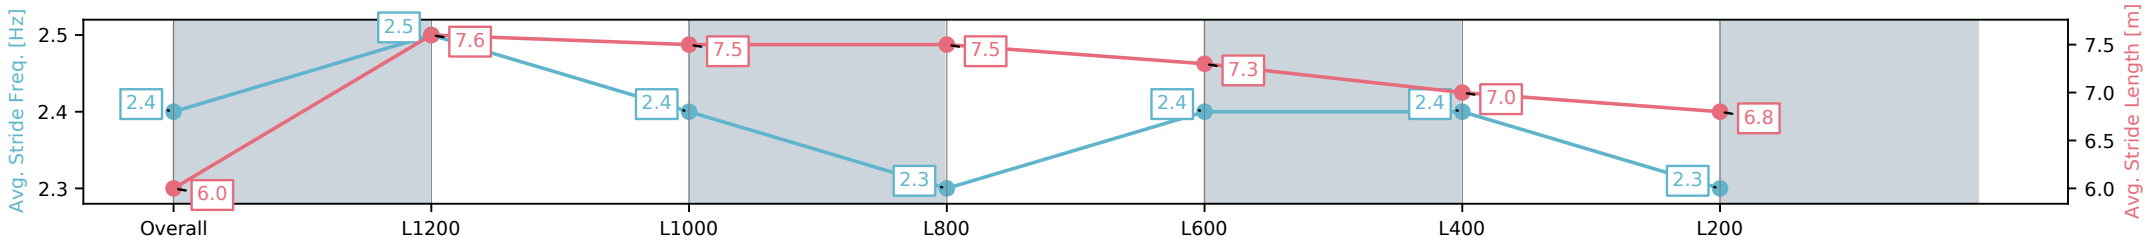

Morphettville Parks SA - Professional

Race 1: Sportsbet Maiden Plate - 1400m

01 March 2025 - 12:29PM

Track Rating: Good 4, Weather: Fine, Rail Position: +6m Entire Sectional 608m

Section	Overall	L1200	L1000	L800	L600	L400	L200
Section Times	1:23.77[2] (0:14.12)	1:09.65[2] (0:10.49)	0:59.16[1] (0:11.03)	0:48.13[1] (0:11.45)	0:36.68[1] (0:11.61)	0:25.07[1] (0:11.99)	0:13.08[1] (0:13.08)
Average Speed [km/h]	51.0	68.7	65.5	62.8	61.8	60.0	55.0
Top Speed [km/h]	68.2	69.4	67.6	64.2	62.3	62.0	58.2
Avg. Dist. to Rail [m]	2.5	1.2	0.4	0.2	0.3	0.3	0.5
Avg. Stride Freq. [Hz]	2.4	2.5	2.4	2.3	2.4	2.4	2.3
Avg. Stride Length [m]	6.0	7.6	7.5	7.5	7.3	7.0	6.8