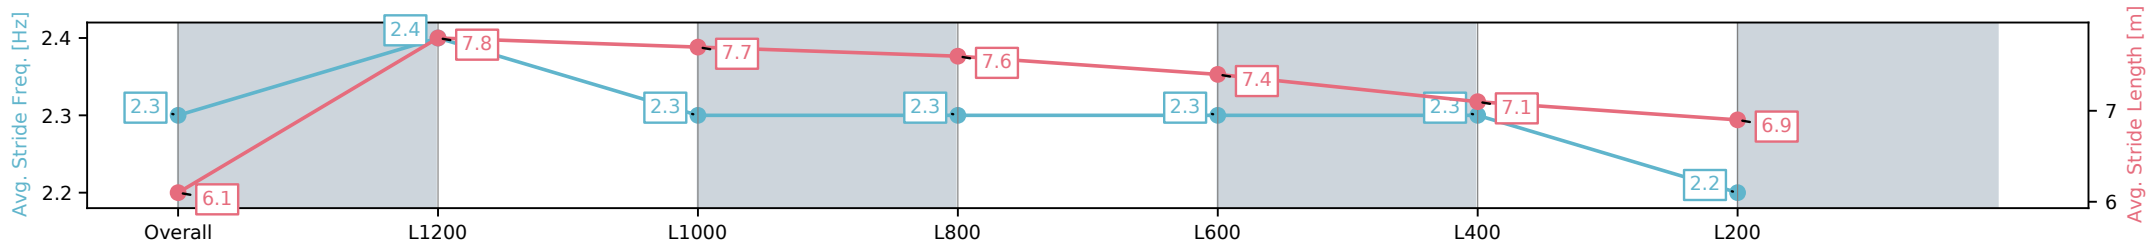

Morphettville Parks SA - Professional

Race 1: Sportsbet Maiden Plate - 1400m

01 March 2025 - 12:29PM

Track Rating: Good 4, Weather: Fine, Rail Position: +6m Entire Sectional 608m

Section	Overall	L1200	L1000	L800	L600	L400	L200
Section Times	1:25.70[11] (0:14.37)	1:11.33[5] (0:10.78)	1:00.55[6] (0:11.26)	0:49.29[7] (0:11.36)	0:37.93[8] (0:12.10)	0:25.83[8] (0:12.50)	0:13.33[11] (0:13.33)
Average Speed [km/h]	50.1	67.0	65.0	63.9	60.8	58.0	54.1
Top Speed [km/h]	65.4	68.3	66.2	65.5	61.9	59.4	56.4
Avg. Dist. to Rail [m]	5.4	4.0	3.4	3.0	3.8	3.7	5.2
Avg. Stride Freq. [Hz]	2.3	2.4	2.3	2.3	2.3	2.3	2.2
Avg. Stride Length [m]	6.1	7.8	7.7	7.6	7.4	7.1	6.9