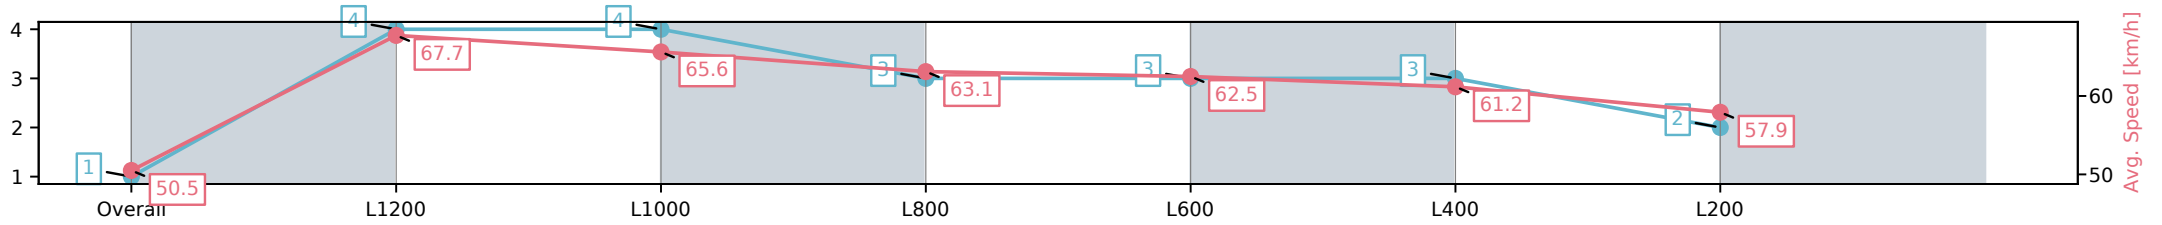

01 March 2025 - 12:29PM

Track Rating: Good 4, Weather: Fine, Rail Position: +6m Entire Sectional 608m

Section	Overall	L1200	L1000	L800	L600	L400	L200
Section Times	1:23.13[1] (0:14.28)	1:08.85[4] (0:10.63)	0:58.22[4] (0:11.05)	0:47.17[3] (0:11.41)	0:35.76[3] (0:11.55)	0:24.21[3] (0:11.78)	0:12.43[2] (0:12.43)
Average Speed [km/h]	50.5	67.7	65.6	63.1	62.5	61.2	57.9
Top Speed [km/h]	67.0	68.7	66.7	65.1	63.7	63.1	60.5
Avg. Dist. to Rail [m]	1.6	1.1	1.0	0.5	0.4	1.0	1.1
Avg. Stride Freq. [Hz]	2.3	2.5	2.4	2.3	2.3	2.3	2.3
Avg. Stride Length [m]	6.2	7.7	7.6	7.6	7.5	7.3	7.0