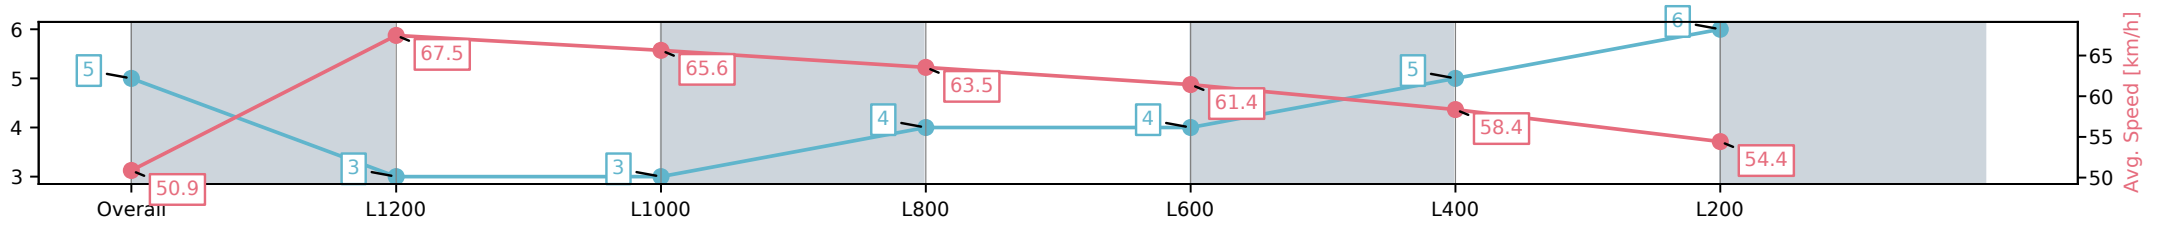

Morphettville Parks SA - Professional

Race 1: Sportsbet Maiden Plate - 1400m

01 March 2025 - 12:29PM

Track Rating: Good 4, Weather: Fine, Rail Position: +6m Entire Sectional 608m

Section	Overall	L1200	L1000	L800	L600	L400	L200
Section Times	1:24.89[5] (0:14.17)	1:10.72[3] (0:10.69)	1:00.03[3] (0:11.21)	0:48.82[4] (0:11.37)	0:37.45[4] (0:11.78)	0:25.67[5] (0:12.46)	0:13.21[6] (0:13.21)
Average Speed [km/h]	50.9	67.5	65.6	63.5	61.4	58.4	54.4
Top Speed [km/h]	66.8	69.1	66.7	64.9	62.4	59.7	56.8
Avg. Dist. to Rail [m]	5.6	4.4	3.8	2.4	1.1	4.5	3.9
Avg. Stride Freq. [Hz]	2.3	2.5	2.4	2.4	2.4	2.3	2.3
Avg. Stride Length [m]	6.0	7.5	7.5	7.4	7.3	6.9	6.7