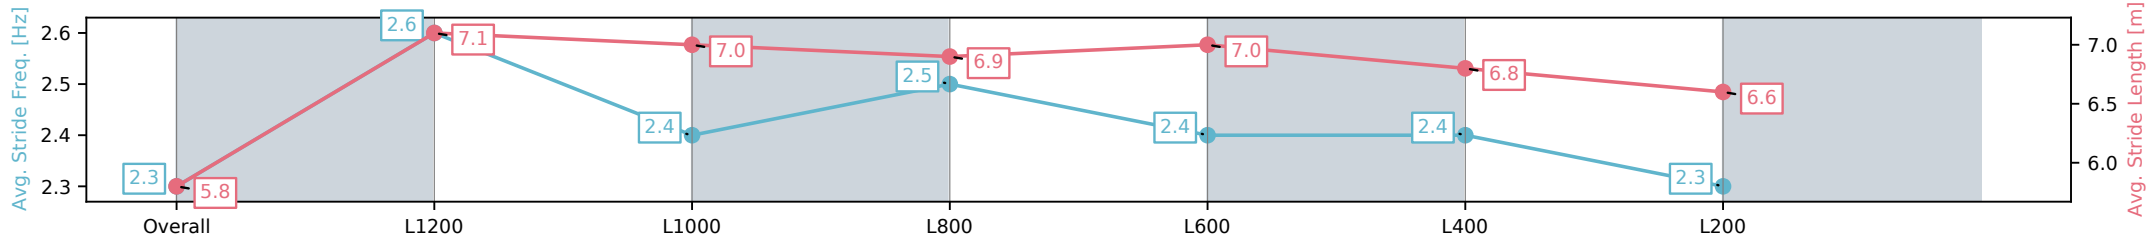

Morphettville Parks SA - Professional

Race 1: Sportsbet Maiden Plate - 1400m

01 March 2025 - 12:29PM

Track Rating: Good 4, Weather: Fine, Rail Position: +6m Entire Sectional 608m

Section	Overall	L1200	L1000	L800	L600	L400	L200
Section Times	1:25.47[10] (0:14.90)	1:10.57[10] (0:10.78)	0:59.79[10] (0:11.33)	0:48.46[10] (0:11.30)	0:37.16[10] (0:11.80)	0:25.36[10] (0:12.21)	0:13.15[10] (0:13.15)
Average Speed [km/h]	48.4	66.9	63.8	63.7	61.3	59.0	54.7
Top Speed [km/h]	63.7	68.9	65.9	64.6	62.0	60.8	57.7
Avg. Dist. to Rail [m]	8.3	1.3	1.1	0.6	0.7	0.3	0.3
Avg. Stride Freq. [Hz]	2.3	2.6	2.4	2.5	2.4	2.4	2.3
Avg. Stride Length [m]	5.8	7.1	7.0	6.9	7.0	6.8	6.6