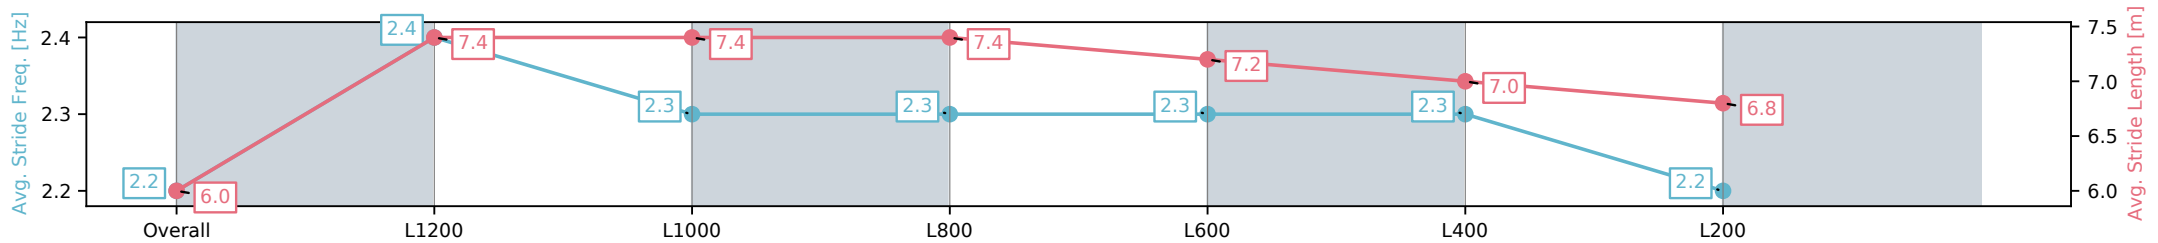

Morphettville Parks SA - Professional

Race 1: Sportsbet Maiden Plate - 1400m

01 March 2025 - 12:29PM

Track Rating: Good 4, Weather: Fine, Rail Position: +6m Entire Sectional 608m

Section	Overall	L1200	L1000	L800	L600	L400	L200
Section Times	1:24.95[7] (0:14.64)	1:10.31[9] (0:10.74)	0:59.57[9] (0:11.14)	0:48.43[8] (0:11.23)	0:37.20[7] (0:11.72)	0:25.48[7] (0:12.15)	0:13.33[5] (0:13.33)
Average Speed [km/h]	49.2	67.2	65.3	64.5	62.4	60.0	54.0
Top Speed [km/h]	63.9	68.5	66.4	64.9	63.5	61.6	58.2
Avg. Dist. to Rail [m]	7.5	2.5	2.0	1.8	3.0	7.0	7.1
Avg. Stride Freq. [Hz]	2.2	2.4	2.3	2.3	2.3	2.3	2.2
Avg. Stride Length [m]	6.0	7.4	7.4	7.4	7.4	7.2	6.8