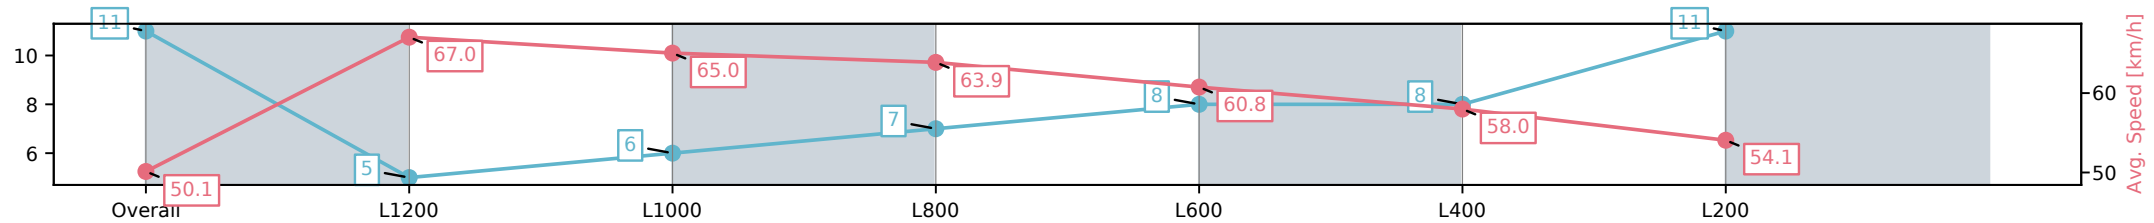

Morphettville Parks SA - Professional

Race 1: Sportsbet Maiden Plate - 1400m

01 March 2025 - 12:29PM

Track Rating: Good 4, Weather: Fine, Rail Position: +6m Entire Sectional 608m

Section	Overall	L1200	L1000	L800	L600	L400	L200
Section Times	1:25.70[11] (0:14.37)	1:11.33[5] (0:10.78)	1:00.55[6] (0:11.26)	0:49.29[7] (0:11.36)	0:37.93[8] (0:12.10)	0:25.83[8] (0:12.50)	0:13.33[11] (0:13.33)
Average Speed [km/h]	50.1	67.0	65.0	63.9	60.8	58.0	54.1
Top Speed [km/h]	65.4	68.3	66.2	65.5	61.9	59.4	56.4
Avg. Dist. to Rail [m]	5.4	4.0	3.4	3.0	3.8	3.7	5.2
Avg. Stride Freq. [Hz]	2.3	2.4	2.3	2.3	2.3	2.3	2.2
Avg. Stride Length [m]	6.1	7.8	7.7	7.6	7.4	7.1	6.9