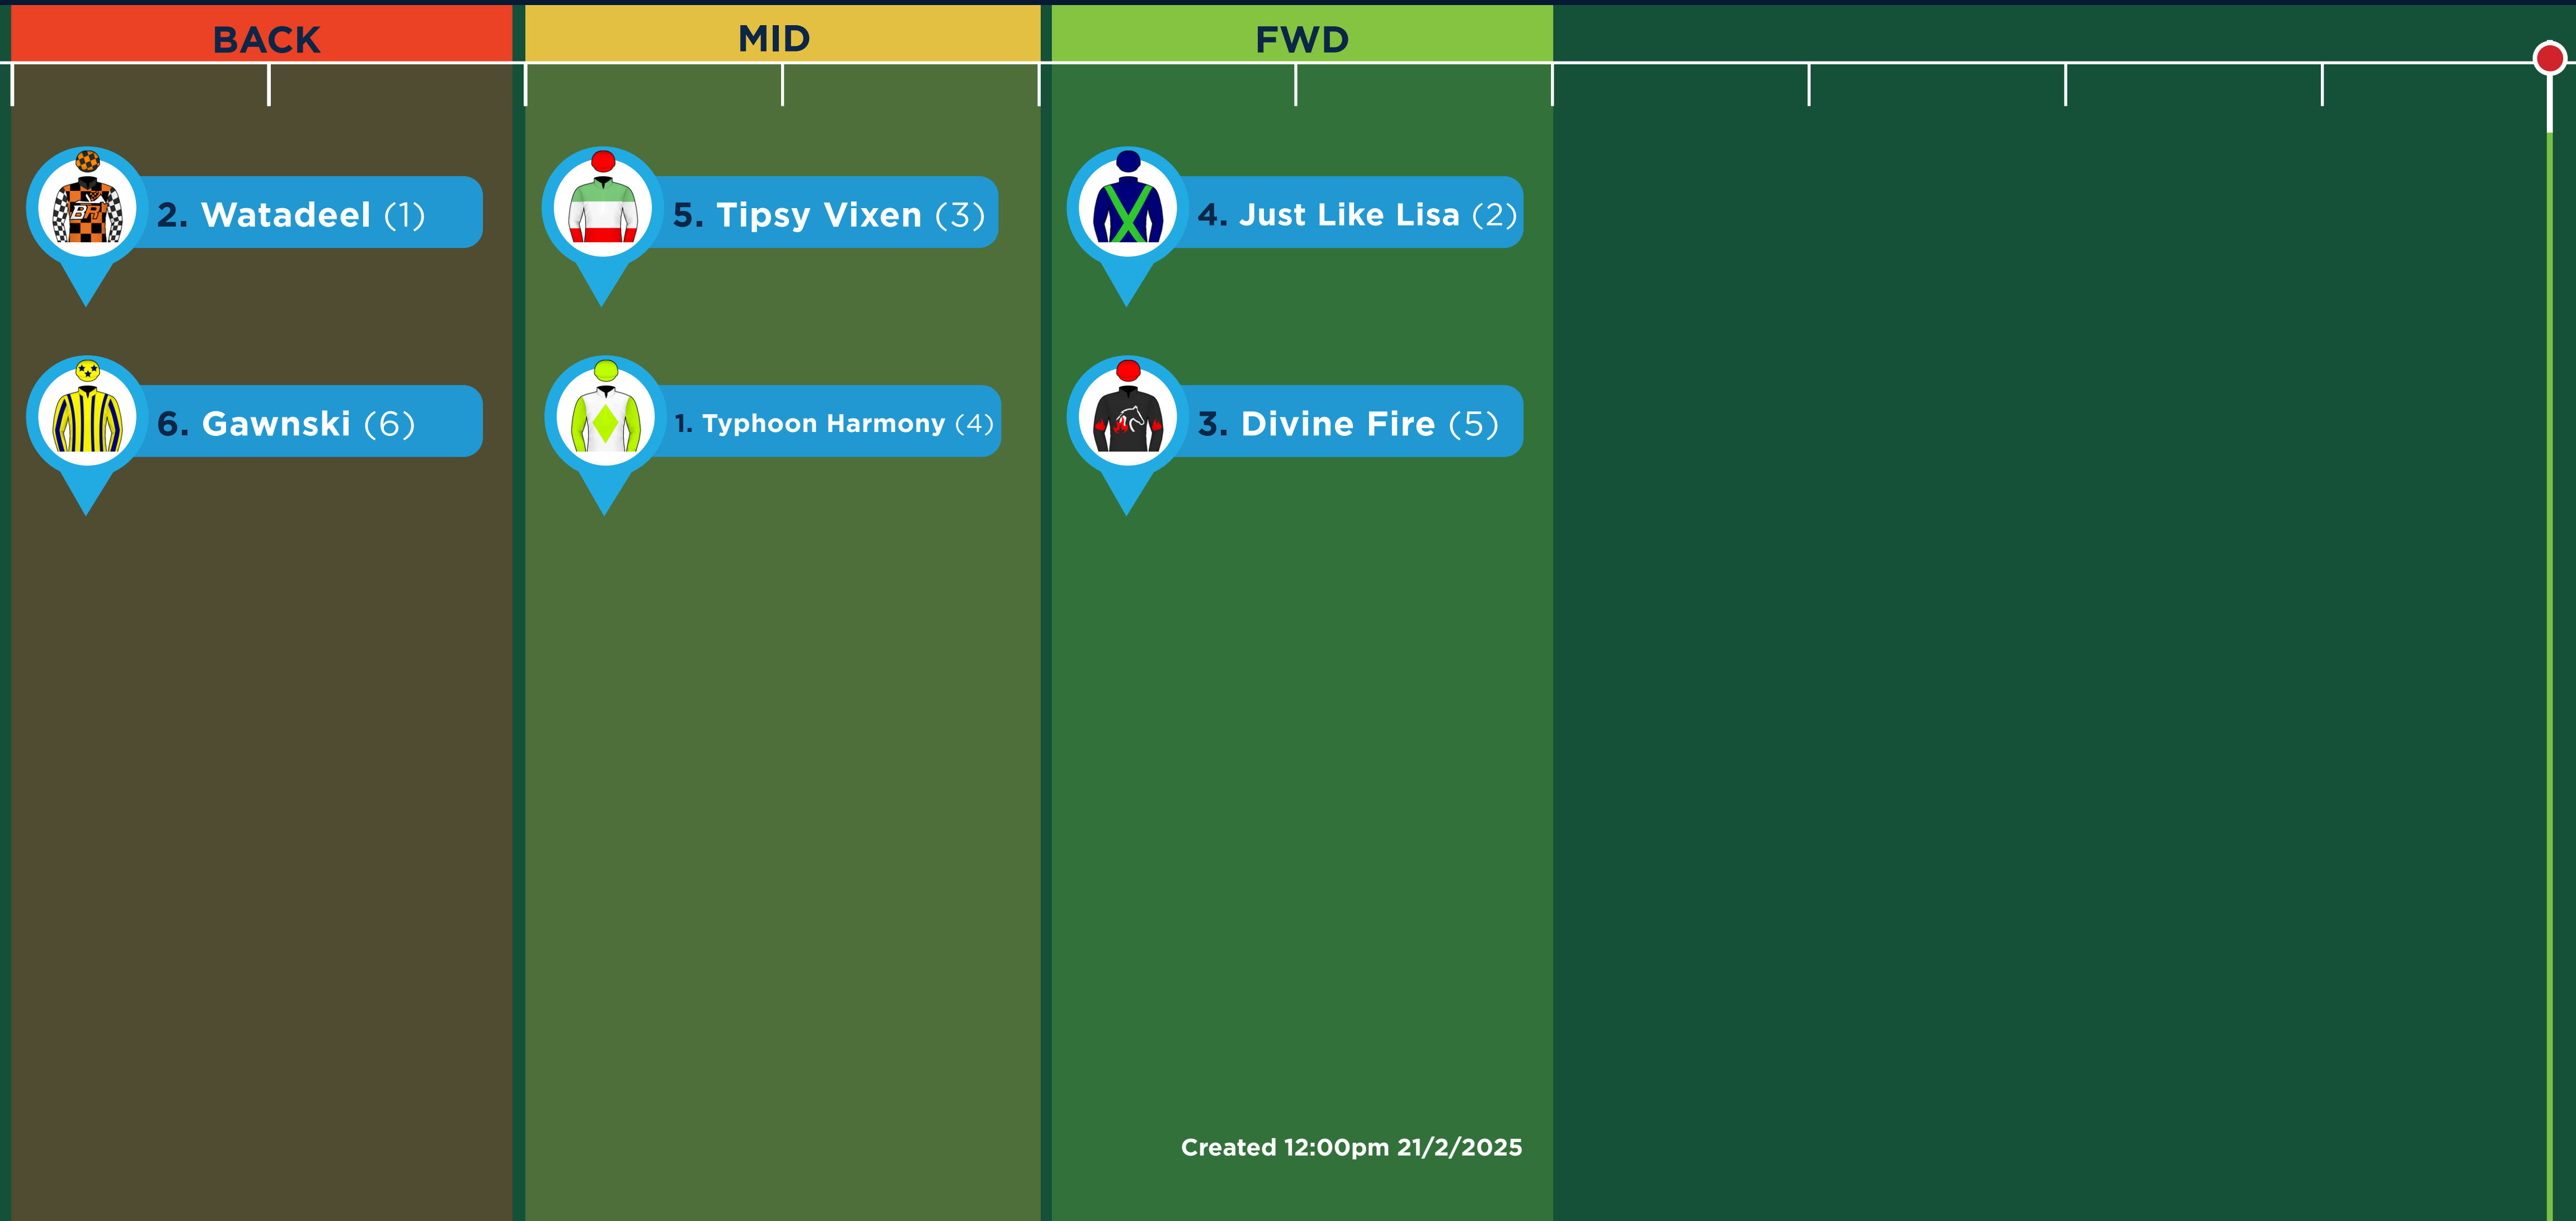

# Racing SA Speed Maps

Morphettville | 2. Fleurieu Milk Company Handicap 1600m 1:02pm | Good 4

Speed = AVERAGE

Created 12:00pm 21/2/2025