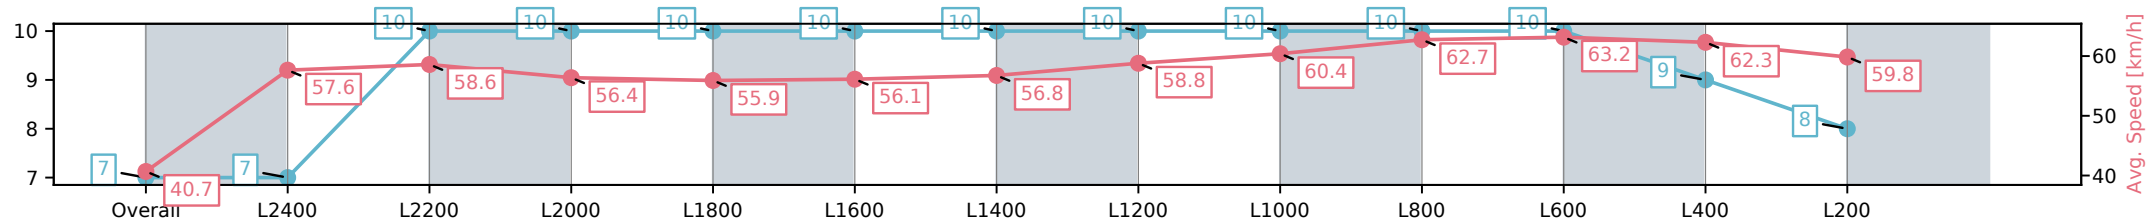

Morphettville SA - Professional

Race 8: Sportsbet Lord Reims Stakes - 2600m

22 February 2025 - 4:38PM

Track Rating: Good 4, Weather: Fine, Rail Position: +9m 1200m-WP, +5m Remainder

Section	Overall	L2400	L2200	L2000	L1800	L1600	L1400	L1200	L1000	L800	L600	L400	L200
Section Times	2:45.30[7] (0:17.69)	2:27.61[7] (0:12.59)	2:15.02[10] (0:12.36)	2:02.66[10] (0:12.93)	1:49.73[10] (0:12.98)	1:36.75[10] (0:12.84)	1:23.91[10] (0:12.86)	1:11.05[10] (0:12.31)	0:58.74[10] (0:11.95)	0:46.79[10] (0:11.57)	0:35.21[10] (0:11.61)	0:23.60[9] (0:11.63)	0:11.97[8] (0:11.97)
Average Speed [km/h]	40.7	57.6	58.6	56.4	55.9	56.1	56.8	58.8	60.4	62.7	63.2	62.3	59.8
Top Speed [km/h]	59.7	58.6	60.0	57.6	57.0	56.7	58.1	60.8	61.8	63.8	63.7	62.7	61.2
Avg. Dist. to Rail [m]	8.1	1.9	2.4	2.7	2.7	2.8	3.4	2.4	3.0	2.6	3.4	6.5	6.9
Avg. Stride Freq. [Hz]	2.3	2.3	2.3	2.3	2.3	2.2	2.2	2.3	2.3	2.3	2.4	2.4	2.4
Avg. Stride Length [m]	5.1	6.6	6.8	6.6	6.5	6.6	6.6	6.7	6.8	6.7	7.1	6.9	6.7