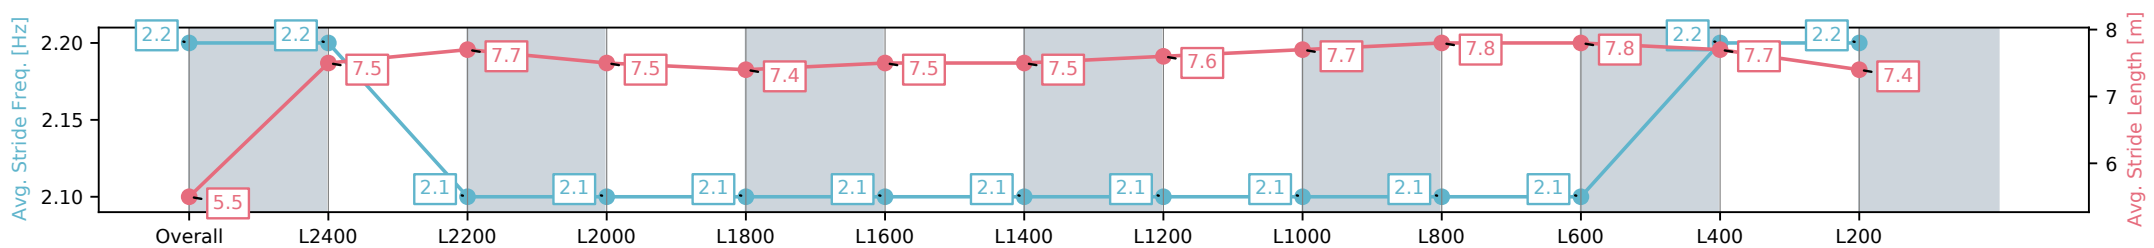

Morphettville SA - Professional

Race 8: Sportsbet Lord Reims Stakes - 2600m

22 February 2025 - 4:38PM

Track Rating: Good 4, Weather: Fine, Rail Position: +9m 1200m-WP, +5m Remainder

Section	Overall	L2400	L2200	L2000	L1800	L1600	L1400	L1200	L1000	L800	L600	L400	L200
Section Times	2:45.07[6] (0:17.51)	2:27.56[4] (0:12.36)	2:15.20[5] (0:12.44)	2:02.76[6] (0:12.65)	1:50.11[6] (0:13.11)	1:37.00[5] (0:12.92)	1:24.08[6] (0:12.84)	1:11.24[7] (0:12.47)	0:58.77[7] (0:12.01)	0:46.76[6] (0:11.72)	0:35.04[8] (0:11.56)	0:23.48[8] (0:11.54)	0:11.94[5] (0:11.94)
Average Speed [km/h]	41.1	58.5	58.2	57.1	55.1	55.7	56.5	58.0	59.9	61.8	62.7	62.6	59.8
Top Speed [km/h]	60.4	59.4	59.8	57.9	56.0	56.2	57.5	59.6	61.2	62.9	63.1	63.0	61.9
Avg. Dist. to Rail [m]	6.7	1.5	1.0	0.9	0.9	1.1	1.9	1.4	2.0	1.5	1.5	2.9	3.4
Avg. Stride Freq. [Hz]	2.2	2.2	2.1	2.1	2.1	2.1	2.1	2.1	2.1	2.1	2.1	2.2	2.2
Avg. Stride Length [m]	5.5	7.5	7.7	7.5	7.4	7.5	7.5	7.5	7.6	7.7	7.8	7.7	7.4