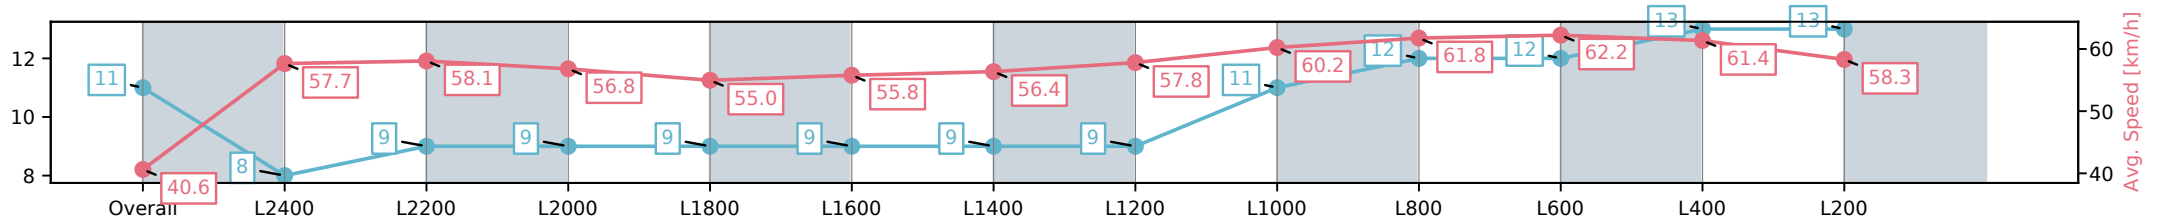

Morphettville SA - Professional

Race 8: Sportsbet Lord Reims Stakes - 2600m

22 February 2025 - 4:38PM

Track Rating: Good 4, Weather: Fine, Rail Position: +9m 1200m-WP, +5m Remainder

Section	Overall	L2400	L2200	L2000	L1800	L1600	L1400	L1200	L1000	L800	L600	L400	L200
Section Times	2:45.91[11] (0:17.72)	2:28.19[8] (0:12.54)	2:15.65[9] (0:12.38)	2:03.27[9] (0:12.69)	1:50.58[9] (0:13.11)	1:37.47[9] (0:12.90)	1:24.57[9] (0:12.81)	1:11.76[9] (0:12.45)	0:59.31[11] (0:11.97)	0:47.34[12] (0:11.70)	0:35.64[12] (0:11.62)	0:24.02[13] (0:11.75)	0:12.27[13] (0:12.27)
Average Speed [km/h]	40.6	57.7	58.1	56.8	55.0	55.8	56.4	57.8	60.2	61.8	62.2	61.4	58.3
Top Speed [km/h]	59.0	58.8	60.5	57.7	55.6	56.4	57.7	59.7	61.4	62.7	63.2	62.1	61.3
Avg. Dist. to Rail [m]	6.9	0.8	0.3	0.3	0.1	0.2	0.7	0.5	1.3	0.9	1.0	4.5	8.5
Avg. Stride Freq. [Hz]	2.1	2.1	2.1	2.1	2.1	2.0	2.1	2.1	2.1	2.1	2.2	2.2	2.1
Avg. Stride Length [m]	5.7	7.5	7.5	7.5	7.5	7.4	7.6	7.6	7.5	7.6	7.8	7.9	7.6