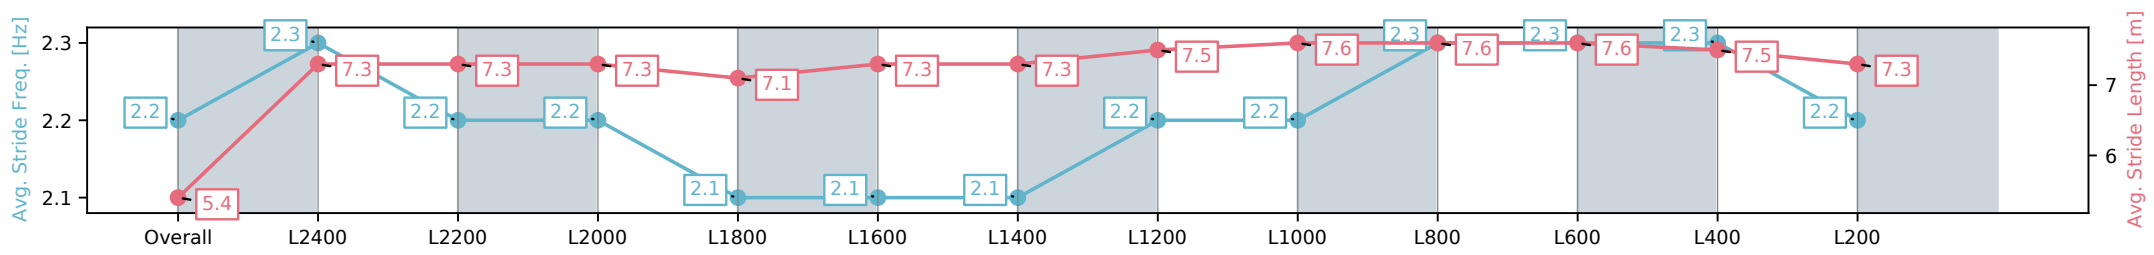

Morphettville SA - Professional

Race 8: Sportsbet Lord Reims Stakes - 2600m

22 February 2025 - 4:38PM

Track Rating: Good 4, Weather: Fine, Rail Position: +9m 1200m-WP, +5m Remainder

Section	Overall	L2400	L2200	L2000	L1800	L1600	L1400	L1200	L1000	L800	L600	L400	L200
Section Times	2:45.99[12] (0:17.81)	2:28.18[10] (0:12.23)	2:15.95[7] (0:12.35)	2:03.60[7] (0:12.69)	1:50.91[7] (0:13.07)	1:37.84[7] (0:12.84)	1:25.00[7] (0:12.70)	1:12.30[5] (0:12.40)	0:59.90[5] (0:11.98)	0:47.92[4] (0:11.75)	0:36.17[4] (0:11.75)	0:24.42[7] (0:11.91)	0:12.51[11] (0:12.51)
Average Speed [km/h]	40.4	59.5	58.7	57.1	55.3	56.2	57.2	58.4	60.1	61.9	62.2	60.8	57.1
Top Speed [km/h]	59.7	62.2	60.1	58.4	56.9	56.4	58.0	59.1	60.8	62.8	63.6	61.3	59.6
Avg. Dist. to Rail [m]	9.8	3.2	2.0	1.8	1.8	1.8	2.6	2.0	2.9	2.6	3.2	4.8	7.0
Avg. Stride Freq. [Hz]	2.2	2.3	2.2	2.2	2.1	2.1	2.1	2.2	2.2	2.3	2.3	2.3	2.2
Avg. Stride Length [m]	5.4	7.3	7.3	7.3	7.1	7.3	7.3	7.5	7.6	7.6	7.6	7.5	7.3