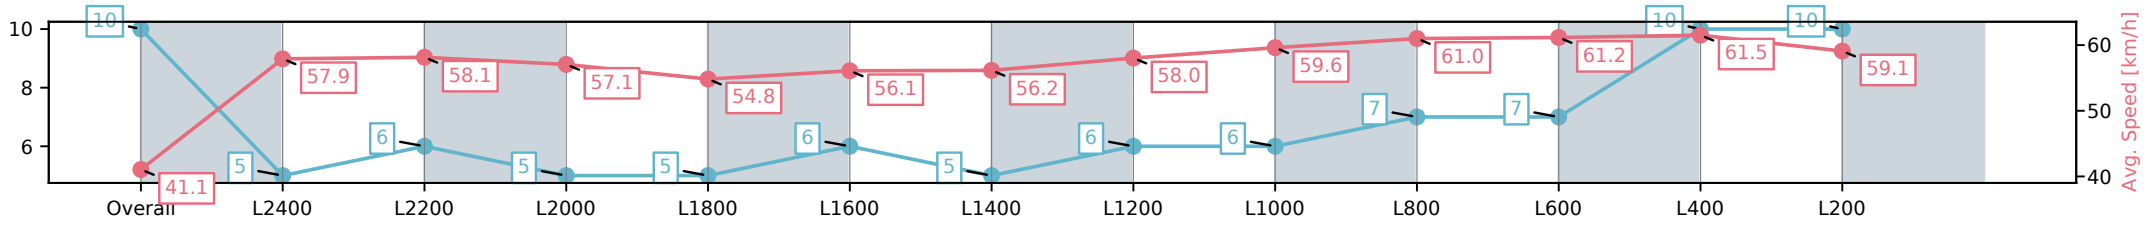

Morphettville SA - Professional

Race 8: Sportsbet Lord Reims Stakes - 2600m

22 February 2025 - 4:38PM

Track Rating: Good 4, Weather: Fine, Rail Position: +9m 1200m-WP, +5m Remainder

Section	Overall	L2400	L2200	L2000	L1800	L1600	L1400	L1200	L1000	L800	L600	L400	L200
Section Times	2:45.54[10] (0:17.55)	2:27.99[5] (0:12.39)	2:15.60[6] (0:12.34)	2:03.26[5] (0:12.63)	1:50.63[5] (0:13.20)	1:37.43[6] (0:12.82)	1:24.61[5] (0:12.89)	1:11.72[6] (0:12.42)	0:59.30[6] (0:12.08)	0:47.22[7] (0:11.69)	0:35.53[7] (0:11.74)	0:23.79[10] (0:11.72)	0:12.07[10] (0:12.07)
Average Speed [km/h]	41.1	57.9	58.1	57.1	54.8	56.1	56.2	58.0	59.6	61.0	61.2	61.5	59.1
Top Speed [km/h]	60.2	59.2	59.4	58.1	55.7	56.8	57.7	59.7	60.8	62.0	61.6	62.0	61.2
Avg. Dist. to Rail [m]	5.6	1.0	1.5	0.8	1.8	0.7	0.8	0.6	0.4	1.9	0.9	1.4	2.9
Avg. Stride Freq. [Hz]	2.2	2.1	2.1	2.1	2.0	2.0	2.0	2.1	2.1	2.1	2.1	2.2	2.1
Avg. Stride Length [m]	5.6	7.5	7.6	7.6	7.5	7.7	7.5	7.8	7.8	7.8	7.9	7.9	7.7