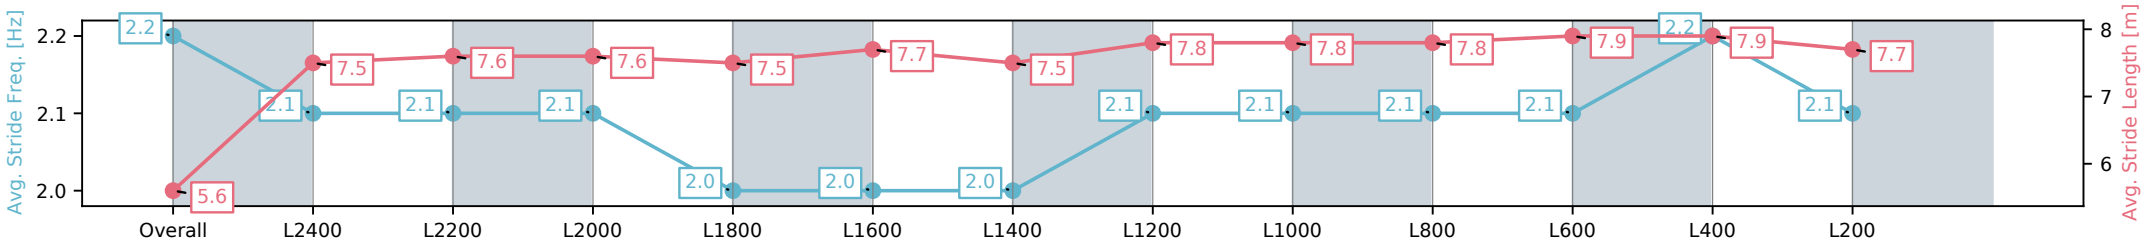

Morphettville SA - Professional

Race 8: Sportsbet Lord Reims Stakes - 2600m

22 February 2025 - 4:38PM

Track Rating: Good 4, Weather: Fine, Rail Position: +9m 1200m-WP, +5m Remainder

Section	Overall	L2400	L2200	L2000	L1800	L1600	L1400	L1200	L1000	L800	L600	L400	L200
Section Times	2:45.54[10] (0:17.55)	2:27.99[5] (0:12.39)	2:15.60[6] (0:12.34)	2:03.26[5] (0:12.63)	1:50.63[5] (0:13.20)	1:37.43[6] (0:12.82)	1:24.61[5] (0:12.89)	1:11.72[6] (0:12.42)	0:59.30[6] (0:12.08)	0:47.22[7] (0:11.69)	0:35.53[7] (0:11.74)	0:23.79[10] (0:11.72)	0:12.07[10] (0:12.07)
Average Speed [km/h]	41.1	57.9	58.1	57.1	54.8	56.1	56.2	58.0	59.6	61.0	61.2	61.5	59.1
Top Speed [km/h]	60.2	59.2	59.4	58.1	55.7	56.8	57.7	59.7	60.8	62.0	61.6	62.0	61.2
Avg. Dist. to Rail [m]	5.6	1.0	1.5	0.8	1.8	0.7	0.8	0.6	0.4	1.9	0.9	1.4	2.9
Avg. Stride Freq. [Hz]	2.2	2.1	2.1	2.1	2.0	2.0	2.0	2.1	2.1	2.1	2.1	2.2	2.1
Avg. Stride Length [m]	5.6	7.5	7.6	7.6	7.5	7.7	7.5	7.8	7.8	7.8	7.9	7.9	7.7