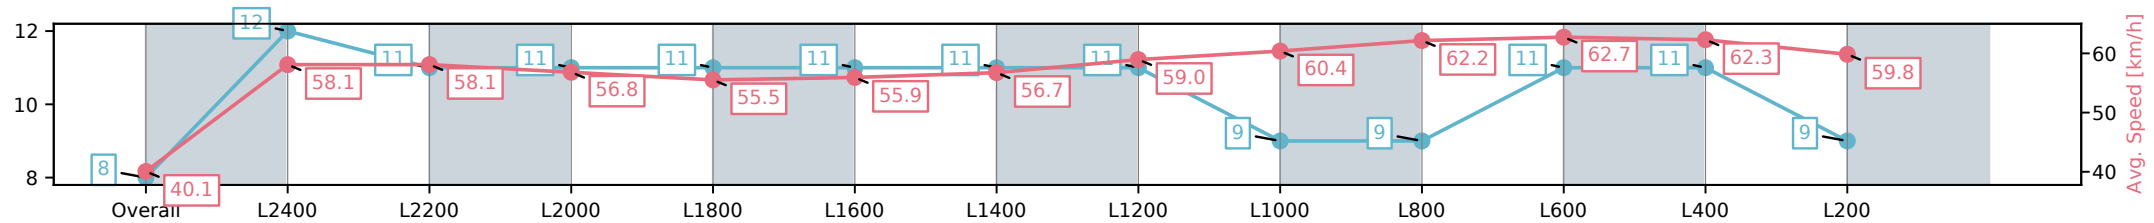

Morphettville SA - Professional

Race 8: Sportsbet Lord Reims Stakes - 2600m

22 February 2025 - 4:38PM

Track Rating: Good 4, Weather: Fine, Rail Position: +9m 1200m-WP, +5m Remainder

Section	Overall	L2400	L2200	L2000	L1800	L1600	L1400	L1200	L1000	L800	L600	L400	L200
Section Times	2:45.33[8] (0:17.99)	2:27.34[12] (0:12.44)	2:14.90[11] (0:12.41)	2:02.49[11] (0:12.76)	1:49.73[11] (0:12.97)	1:36.76[11] (0:12.86)	1:23.90[11] (0:12.83)	1:11.07[11] (0:12.24)	0:58.83[9] (0:11.93)	0:46.90[9] (0:11.66)	0:35.24[11] (0:11.68)	0:23.56[11] (0:11.62)	0:11.94[9] (0:11.94)
Average Speed [km/h]	40.1	58.1	58.1	56.8	55.5	55.9	56.7	59.0	60.4	62.2	62.7	62.3	59.8
Top Speed [km/h]	59.8	59.2	60.5	57.9	56.6	57.1	58.1	60.6	61.4	63.7	63.9	63.5	61.9
Avg. Dist. to Rail [m]	7.9	1.4	0.7	0.8	1.1	1.5	2.0	1.2	1.7	1.7	3.6	4.0	5.2
Avg. Stride Freq. [Hz]	2.3	2.3	2.3	2.3	2.3	2.3	2.3	2.3	2.3	2.4	2.4	2.4	2.3
Avg. Stride Length [m]	5.2	6.9	6.9	6.8	6.8	6.9	7.0	7.1	7.2	7.2	7.3	7.2	7.1