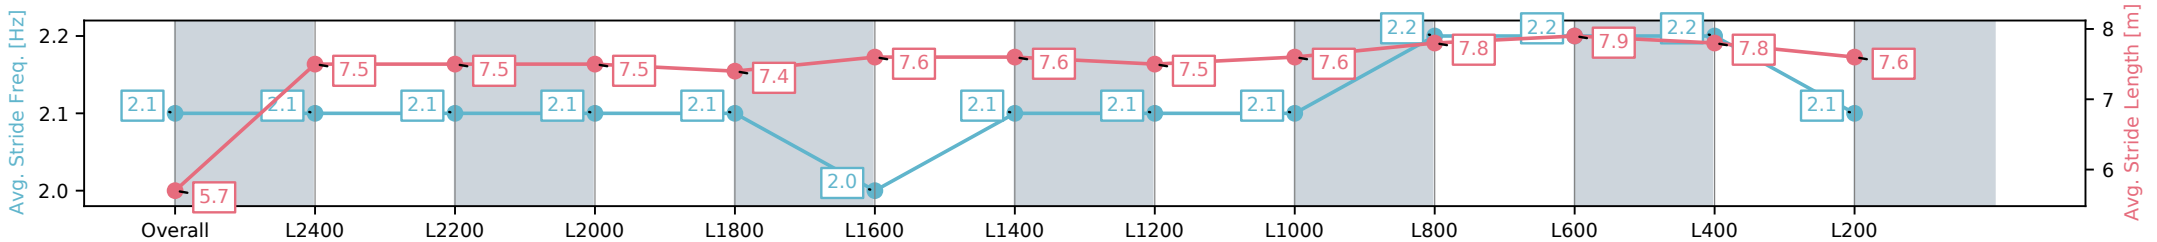

Morphettville SA - Professional

Race 8: Sportsbet Lord Reims Stakes - 2600m

22 February 2025 - 4:38PM

Track Rating: Good 4, Weather: Fine, Rail Position: +9m 1200m-WP, +5m Remainder

Section	Overall	L2400	L2200	L2000	L1800	L1600	L1400	L1200	L1000	L800	L600	L400	L200
Section Times	2:45.91[11] (0:17.72)	2:28.19[8] (0:12.54)	2:15.65[9] (0:12.38)	2:03.27[9] (0:12.69)	1:50.58[9] (0:13.11)	1:37.47[9] (0:12.90)	1:24.57[9] (0:12.81)	1:11.76[9] (0:12.45)	0:59.31[11] (0:11.97)	0:47.34[12] (0:11.70)	0:35.64[12] (0:11.62)	0:24.02[13] (0:11.75)	0:12.27[13] (0:12.27)
Average Speed [km/h]	40.6	57.7	58.1	56.8	55.0	55.8	56.4	57.8	60.2	61.8	62.2	61.4	58.3
Top Speed [km/h]	59.0	58.8	60.5	57.7	55.6	56.4	57.7	59.7	61.4	62.7	63.2	62.1	61.3
Avg. Dist. to Rail [m]	6.9	0.8	0.3	0.3	0.1	0.2	0.7	0.5	1.3	0.9	1.0	4.5	8.5
Avg. Stride Freq. [Hz]	2.1	2.1	2.1	2.1	2.1	2.0	2.1	2.1	2.1	2.1	2.2	2.2	2.1
Avg. Stride Length [m]	5.7	7.5	7.5	7.5	7.5	7.4	7.6	7.6	7.5	7.6	7.8	7.9	7.6

[] Ranking at each section and finish
 -:-:- No data available at this section
 NA No data available

Horse/Jockey Name	SPACE EQUITY/Ben Price
Finish Rank	12
Fastest Section Time (Section)	0:11.75 (L800)
Top Speed [km/h] (Section)	63.6 (L800)
Race State	Finished