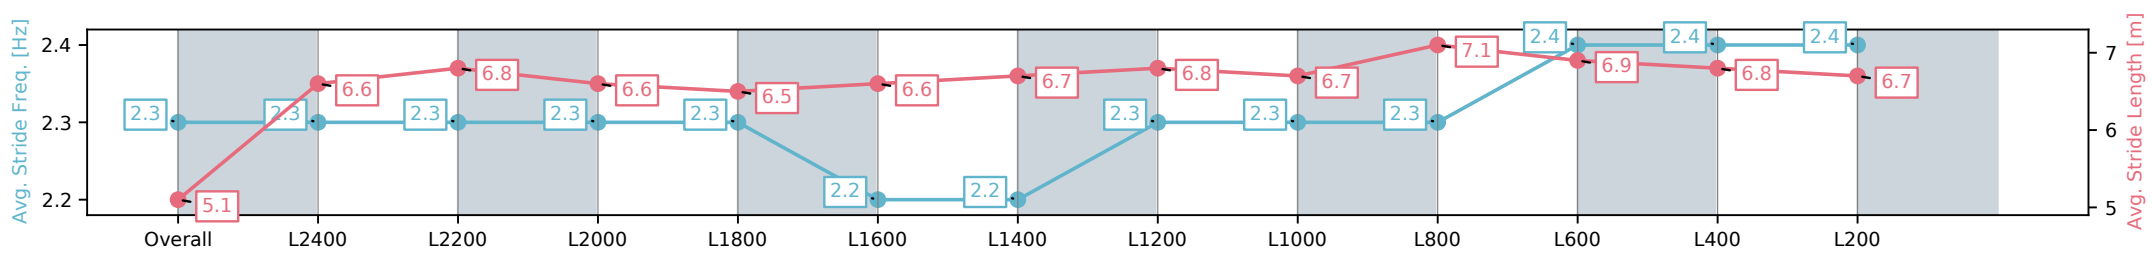

Morphettville SA - Professional

Race 8: Sportsbet Lord Reims Stakes - 2600m

22 February 2025 - 4:38PM

Track Rating: Good 4, Weather: Fine, Rail Position: +9m 1200m-WP, +5m Remainder

Section	Overall	L2400	L2200	L2000	L1800	L1600	L1400	L1200	L1000	L800	L600	L400	L200
Section Times	2:45.30[7] (0:17.69)	2:27.61[7] (0:12.59)	2:15.02[10] (0:12.36)	2:02.66[10] (0:12.93)	1:49.73[10] (0:12.98)	1:36.75[10] (0:12.84)	1:23.91[10] (0:12.86)	1:11.05[10] (0:12.31)	0:58.74[10] (0:11.95)	0:46.79[10] (0:11.57)	0:35.21[10] (0:11.61)	0:23.60[9] (0:11.63)	0:11.97[8] (0:11.97)
Average Speed [km/h]	40.7	57.6	58.6	56.4	55.9	56.1	56.8	58.8	60.4	62.7	63.2	62.3	59.8
Top Speed [km/h]	59.7	58.6	60.0	57.6	57.0	56.7	58.1	60.8	61.8	63.8	63.7	62.7	61.2
Avg. Dist. to Rail [m]	8.1	1.9	2.4	2.7	2.7	2.8	3.4	2.4	3.0	2.6	3.4	6.5	6.9
Avg. Stride Freq. [Hz]	2.3	2.3	2.3	2.3	2.3	2.2	2.2	2.3	2.3	2.3	2.4	2.4	2.4
Avg. Stride Length [m]	5.1	6.6	6.8	6.6	6.5	6.6	6.6	6.7	6.8	6.7	7.1	6.9	6.7