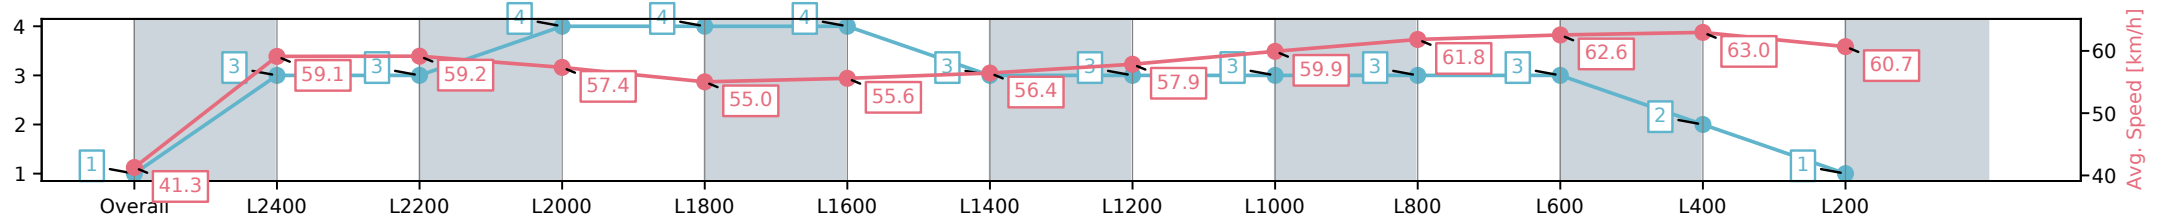

22 February 2025 - 4:38PM

Track Rating: Good 4, Weather: Fine, Rail Position: +9m 1200m-WP, +5m Remainder

Section	Overall	L2400	L2200	L2000	L1800	L1600	L1400	L1200	L1000	L800	L600	L400	L200
Section Times	2:44.59[1] (0:17.44)	2:27.15[3] (0:12.30)	2:14.85[3] (0:12.24)	2:02.61[4] (0:12.63)	1:49.98[4] (0:13.10)	1:36.88[4] (0:12.96)	1:23.92[3] (0:12.88)	1:11.04[3] (0:12.47)	0:58.57[3] (0:12.02)	0:46.55[3] (0:11.72)	0:34.83[3] (0:11.57)	0:23.25[2] (0:11.48)	0:11.77[1] (0:11.77)
Average Speed [km/h]	41.3	59.1	59.2	57.4	55.0	55.6	56.4	57.9	59.9	61.8	62.6	63.0	60.7
Top Speed [km/h]	60.2	59.6	60.3	59.1	56.3	55.9	57.4	58.8	61.0	62.6	63.3	64.0	62.5
Avg. Dist. to Rail [m]	10.1	3.4	1.6	1.2	1.0	1.2	2.1	1.2	1.9	1.4	1.5	3.0	4.5
Avg. Stride Freq. [Hz]	2.3	2.3	2.3	2.2	2.2	2.2	2.2	2.2	2.3	2.3	2.3	2.4	2.3
Avg. Stride Length [m]	5.3	7.0	7.1	7.1	6.9	7.0	6.8	6.8	7.0	7.1	7.3	7.4	7.3