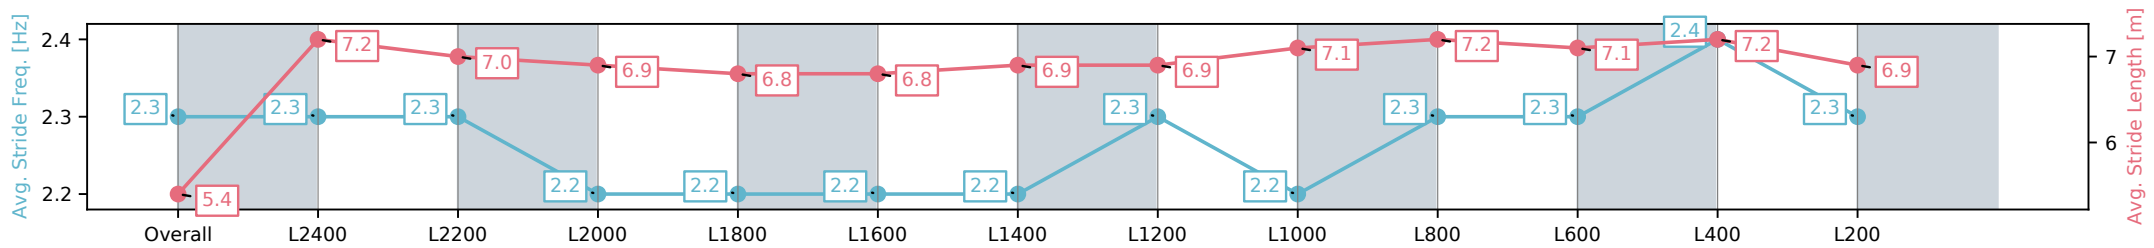

Morphettville SA - Professional

Race 8: Sportsbet Lord Reims Stakes - 2600m

22 February 2025 - 4:38PM

Track Rating: Good 4, Weather: Fine, Rail Position: +9m 1200m-WP, +5m Remainder

Section	Overall	L2400	L2200	L2000	L1800	L1600	L1400	L1200	L1000	L800	L600	L400	L200
Section Times	2:45.47[9] (0:17.40)	2:28.07[2] (0:12.27)	2:15.80[2] (0:12.26)	2:03.54[3] (0:12.56)	1:50.98[3] (0:13.09)	1:37.89[3] (0:13.10)	1:24.79[4] (0:12.91)	1:11.88[4] (0:12.48)	0:59.40[4] (0:12.07)	0:47.33[5] (0:11.73)	0:35.60[5] (0:11.65)	0:23.95[5] (0:11.67)	0:12.28[6] (0:12.28)
Average Speed [km/h]	41.4	58.8	58.8	56.9	55.0	54.9	56.1	57.7	59.6	61.5	61.8	61.7	58.2
Top Speed [km/h]	60.8	59.7	59.7	58.4	56.9	56.8	57.1	59.1	61.1	62.0	62.5	62.3	60.5
Avg. Dist. to Rail [m]	6.7	1.2	1.2	1.6	0.5	0.5	1.2	0.3	0.7	0.3	0.4	1.4	2.2
Avg. Stride Freq. [Hz]	2.3	2.3	2.3	2.2	2.2	2.2	2.2	2.3	2.2	2.3	2.3	2.4	2.3
Avg. Stride Length [m]	5.4	7.2	7.0	6.9	6.8	6.8	6.9	6.9	7.1	7.2	7.1	7.2	6.9