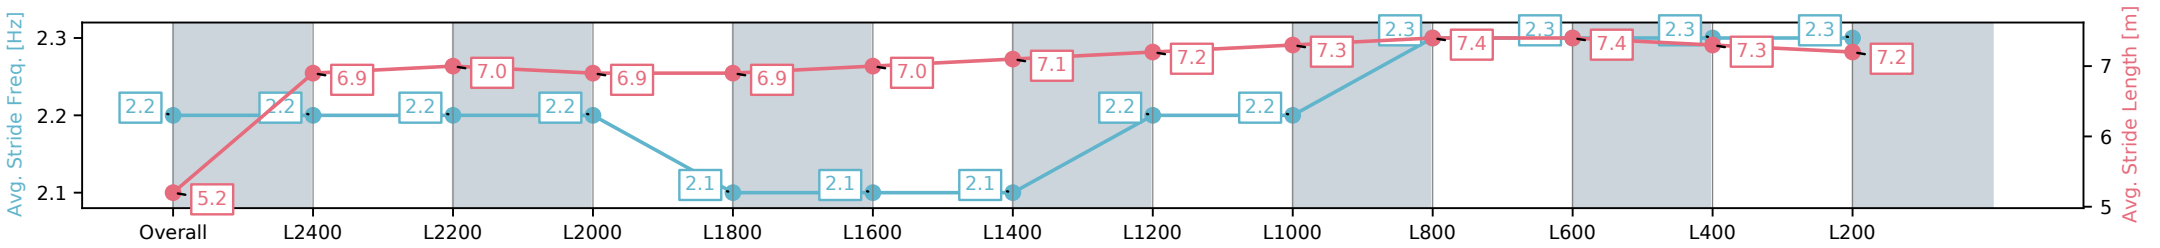

Morphettville SA - Professional

Race 8: Sportsbet Lord Reims Stakes - 2600m

22 February 2025 - 4:38PM

Track Rating: Good 4, Weather: Fine, Rail Position: +9m 1200m-WP, +5m Remainder

Section	Overall	L2400	L2200	L2000	L1800	L1600	L1400	L1200	L1000	L800	L600	L400	L200
Section Times	2:44.61[3] (0:17.99)	2:26.62[13] (0:12.56)	2:14.05[14] (0:12.37)	2:01.68[12] (0:12.83)	1:48.85[13] (0:12.99)	1:35.86[13] (0:12.82)	1:23.04[13] (0:12.85)	1:10.19[12] (0:12.35)	0:57.84[12] (0:11.81)	0:46.03[13] (0:11.50)	0:34.53[9] (0:11.44)	0:23.09[4] (0:11.53)	0:11.56[3] (0:11.56)
Average Speed [km/h]	40.0	57.5	58.6	56.7	55.8	56.2	56.7	59.0	60.9	63.5	64.1	63.0	61.8
Top Speed [km/h]	60.3	58.9	60.0	57.8	57.4	57.2	58.9	60.9	63.1	64.5	64.5	64.1	62.7
Avg. Dist. to Rail [m]	10.8	2.0	2.0	2.1	2.3	2.4	3.2	2.8	3.2	3.4	4.1	7.3	8.9
Avg. Stride Freq. [Hz]	2.2	2.2	2.2	2.2	2.1	2.1	2.1	2.2	2.2	2.3	2.3	2.3	2.3
Avg. Stride Length [m]	5.2	6.9	7.0	6.9	6.9	7.0	7.1	7.2	7.3	7.4	7.4	7.3	7.2