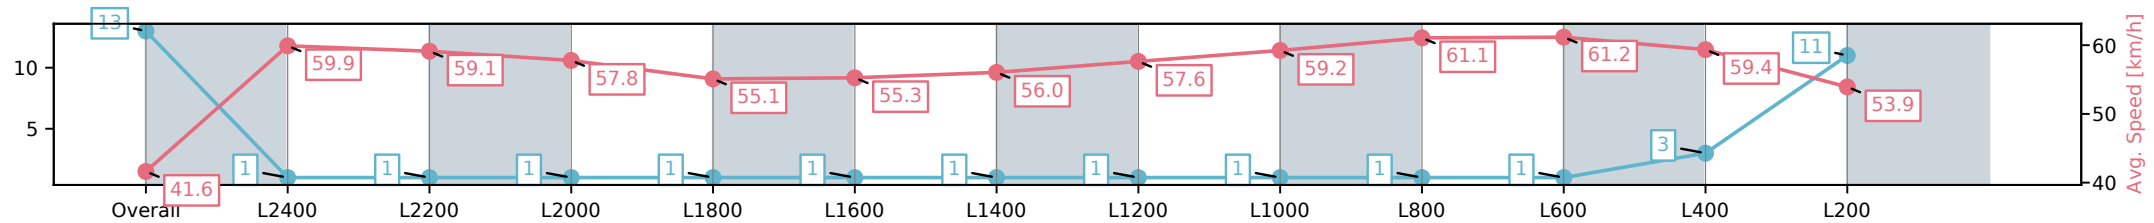

Morphettville SA - Professional

Race 8: Sportsbet Lord Reims Stakes - 2600m

22 February 2025 - 4:38PM

Track Rating: Good 4, Weather: Fine, Rail Position: +9m 1200m-WP, +5m Remainder

Section	Overall	L2400	L2200	L2000	L1800	L1600	L1400	L1200	L1000	L800	L600	L400	L200
Section Times	2:46.74[13] (0:17.31)	2:29.43[1] (0:12.13)	2:17.30[1] (0:12.22)	2:05.08[1] (0:12.48)	1:52.60[1] (0:13.11)	1:39.49[1] (0:13.00)	1:26.49[1] (0:12.94)	1:13.55[1] (0:12.48)	1:01.07[1] (0:12.17)	0:48.90[1] (0:11.78)	0:37.12[1] (0:11.75)	0:25.37[3] (0:12.11)	0:13.26[11] (0:13.26)
Average Speed [km/h]	41.6	59.9	59.1	57.8	55.1	55.3	56.0	57.6	59.2	61.1	61.2	59.4	53.9
Top Speed [km/h]	60.3	60.5	60.2	59.7	56.0	55.8	56.9	58.0	60.3	61.8	61.8	60.6	57.8
Avg. Dist. to Rail [m]	9.2	3.5	1.3	0.4	0.5	0.6	1.2	0.3	0.5	0.2	0.3	0.3	0.6
Avg. Stride Freq. [Hz]	2.3	2.3	2.2	2.2	2.2	2.2	2.2	2.2	2.3	2.3	2.3	2.3	2.2
Avg. Stride Length [m]	5.4	7.3	7.3	7.2	6.8	6.8	6.8	6.8	7.0	7.0	7.0	7.1	6.6