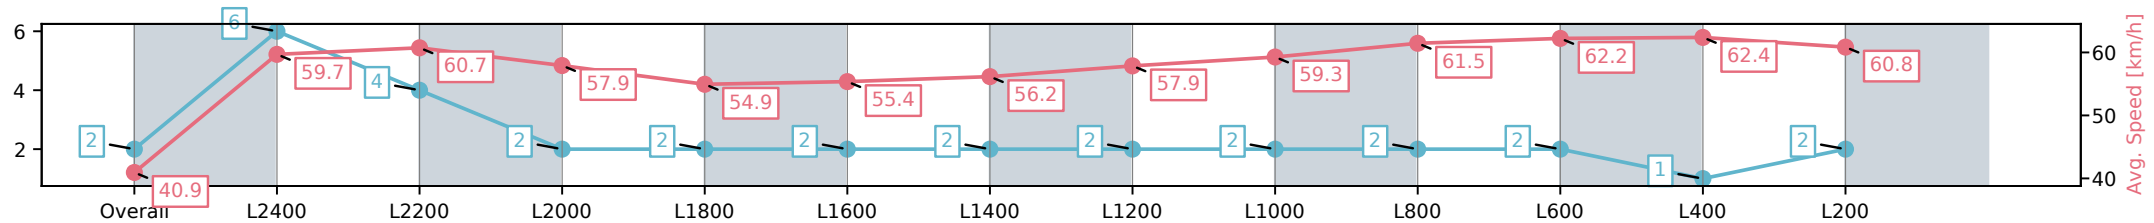

Morphettville SA - Professional

Race 8: Sportsbet Lord Reims Stakes - 2600m

22 February 2025 - 4:38PM

Track Rating: Good 4, Weather: Fine, Rail Position: +9m 1200m-WP, +5m Remainder

Section	Overall	L2400	L2200	L2000	L1800	L1600	L1400	L1200	L1000	L800	L600	L400	L200
Section Times	2:44.59[2] (0:17.64)	2:26.95[6] (0:12.18)	2:14.77[4] (0:11.91)	2:02.86[2] (0:12.49)	1:50.37[2] (0:13.11)	1:37.26[2] (0:13.00)	1:24.26[2] (0:12.92)	1:11.34[2] (0:12.49)	0:58.85[2] (0:12.16)	0:46.69[2] (0:11.73)	0:34.96[2] (0:11.63)	0:23.33[1] (0:11.56)	0:11.77[2] (0:11.77)
Average Speed [km/h]	40.9	59.7	60.7	57.9	54.9	55.4	56.2	57.9	59.3	61.5	62.2	62.4	60.8
Top Speed [km/h]	60.2	60.5	61.4	60.2	56.2	55.7	57.4	58.3	60.4	63.0	62.7	62.7	62.1
Avg. Dist. to Rail [m]	10.6	4.0	1.9	0.6	0.9	1.6	2.0	1.0	1.3	0.8	0.9	1.5	2.7
Avg. Stride Freq. [Hz]	2.3	2.3	2.2	2.2	2.1	2.1	2.1	2.1	2.2	2.2	2.2	2.3	2.3
Avg. Stride Length [m]	5.4	7.3	7.5	7.3	7.1	7.0	7.0	7.1	7.2	7.5	7.7	7.5	7.3