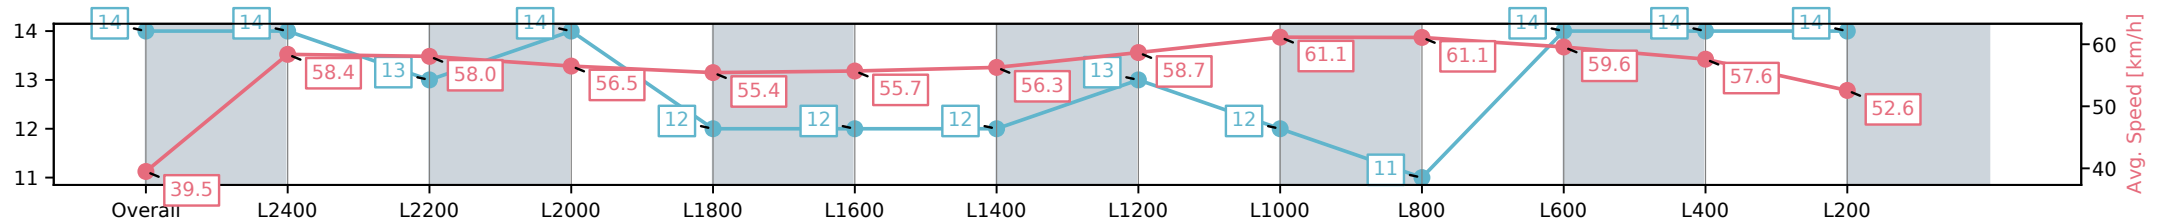

Morphettville SA - Professional

Race 8: Sportsbet Lord Reims Stakes - 2600m

22 February 2025 - 4:38PM

Track Rating: Good 4, Weather: Fine, Rail Position: +9m 1200m-WP, +5m Remainder

Section	Overall	L2400	L2200	L2000	L1800	L1600	L1400	L1200	L1000	L800	L600	L400	L200
Section Times	2:48.58[14] (0:18.22)	2:30.36[14] (0:12.32)	2:18.04[13] (0:12.41)	2:05.63[14] (0:12.70)	1:52.93[12] (0:12.97)	1:39.96[12] (0:12.92)	1:27.04[12] (0:12.90)	1:14.14[13] (0:12.33)	1:01.81[12] (0:11.79)	0:50.02[11] (0:11.80)	0:38.22[14] (0:12.13)	0:26.09[14] (0:12.52)	0:13.57[14] (0:13.56)
Average Speed [km/h]	39.5	58.4	58.0	56.5	55.4	55.7	56.3	58.7	61.1	61.1	59.6	57.6	52.6
Top Speed [km/h]	59.1	59.0	59.8	57.6	57.0	57.0	57.6	60.5	61.5	61.6	61.2	58.8	56.9
Avg. Dist. to Rail [m]	7.9	0.4	0.8	1.0	0.4	0.7	1.7	1.6	1.5	0.7	0.4	2.2	3.0
Avg. Stride Freq. [Hz]	2.2	2.2	2.2	2.2	2.1	2.1	2.1	2.2	2.3	2.3	2.3	2.2	2.1
Avg. Stride Length [m]	5.2	6.9	7.0	7.0	6.9	7.0	7.0	7.0	7.0	7.1	7.0	6.8	6.6