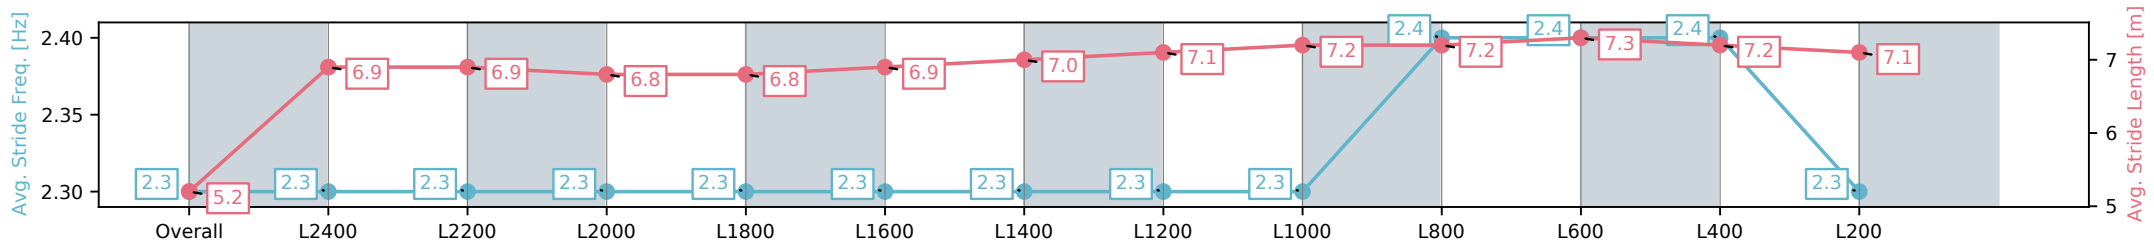

Morphettville SA - Professional

Race 8: Sportsbet Lord Reims Stakes - 2600m

22 February 2025 - 4:38PM

Track Rating: Good 4, Weather: Fine, Rail Position: +9m 1200m-WP, +5m Remainder

Section	Overall	L2400	L2200	L2000	L1800	L1600	L1400	L1200	L1000	L800	L600	L400	L200
Section Times	2:45.33[8] (0:17.99)	2:27.34[12] (0:12.44)	2:14.90[11] (0:12.41)	2:02.49[11] (0:12.76)	1:49.73[11] (0:12.97)	1:36.76[11] (0:12.86)	1:23.90[11] (0:12.83)	1:11.07[11] (0:12.24)	0:58.83[9] (0:11.93)	0:46.90[9] (0:11.66)	0:35.24[11] (0:11.68)	0:23.56[11] (0:11.62)	0:11.94[9] (0:11.94)
Average Speed [km/h]	40.1	58.1	58.1	56.8	55.5	55.9	56.7	59.0	60.4	62.2	62.7	62.3	59.8
Top Speed [km/h]	59.8	59.2	60.5	57.9	56.6	57.1	58.1	60.6	61.4	63.7	63.9	63.5	61.9
Avg. Dist. to Rail [m]	7.9	1.4	0.7	0.8	1.1	1.5	2.0	1.2	1.7	1.7	3.6	4.0	5.2
Avg. Stride Freq. [Hz]	2.3	2.3	2.3	2.3	2.3	2.3	2.3	2.3	2.3	2.4	2.4	2.4	2.3
Avg. Stride Length [m]	5.2	6.9	6.9	6.8	6.8	6.9	7.0	7.1	7.2	7.2	7.3	7.2	7.1