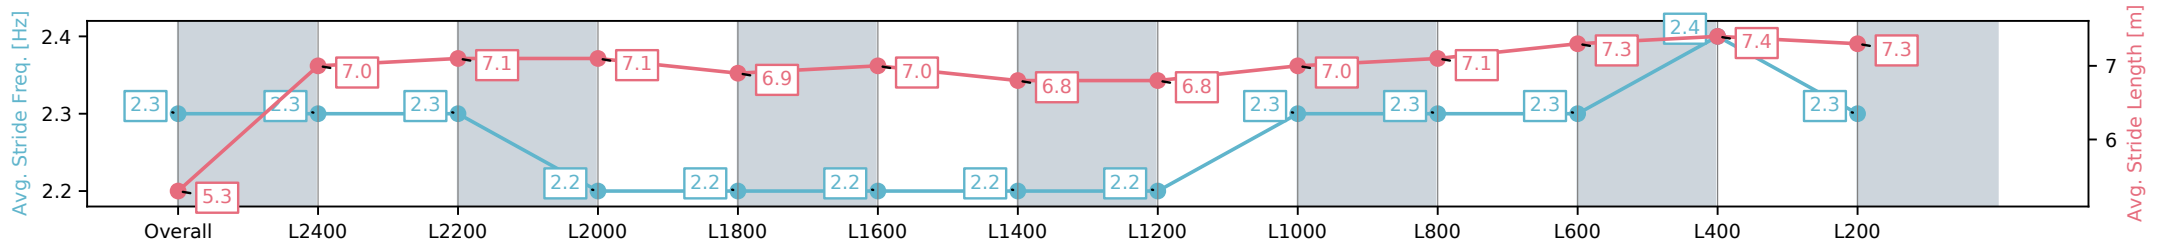

22 February 2025 - 4:38PM

Track Rating: Good 4, Weather: Fine, Rail Position: +9m 1200m-WP, +5m Remainder

Section	Overall	L2400	L2200	L2000	L1800	L1600	L1400	L1200	L1000	L800	L600	L400	L200
Section Times	2:44.59[1] (0:17.44)	2:27.15[3] (0:12.30)	2:14.85[3] (0:12.24)	2:02.61[4] (0:12.63)	1:49.98[4] (0:13.10)	1:36.88[4] (0:12.96)	1:23.92[3] (0:12.88)	1:11.04[3] (0:12.47)	0:58.57[3] (0:12.02)	0:46.55[3] (0:11.72)	0:34.83[3] (0:11.57)	0:23.25[2] (0:11.48)	0:11.77[1] (0:11.77)
Average Speed [km/h]	41.3	59.1	59.2	57.4	55.0	55.6	56.4	57.9	59.9	61.8	62.6	63.0	60.7
Top Speed [km/h]	60.2	59.6	60.3	59.1	56.3	55.9	57.4	58.8	61.0	62.6	63.3	64.0	62.5
Avg. Dist. to Rail [m]	10.1	3.4	1.6	1.2	1.0	1.2	2.1	1.2	1.9	1.4	1.5	3.0	4.5
Avg. Stride Freq. [Hz]	2.3	2.3	2.3	2.2	2.2	2.2	2.2	2.2	2.3	2.3	2.3	2.4	2.3
Avg. Stride Length [m]	5.3	7.0	7.1	7.1	6.9	7.0	6.8	6.8	7.0	7.1	7.3	7.4	7.3