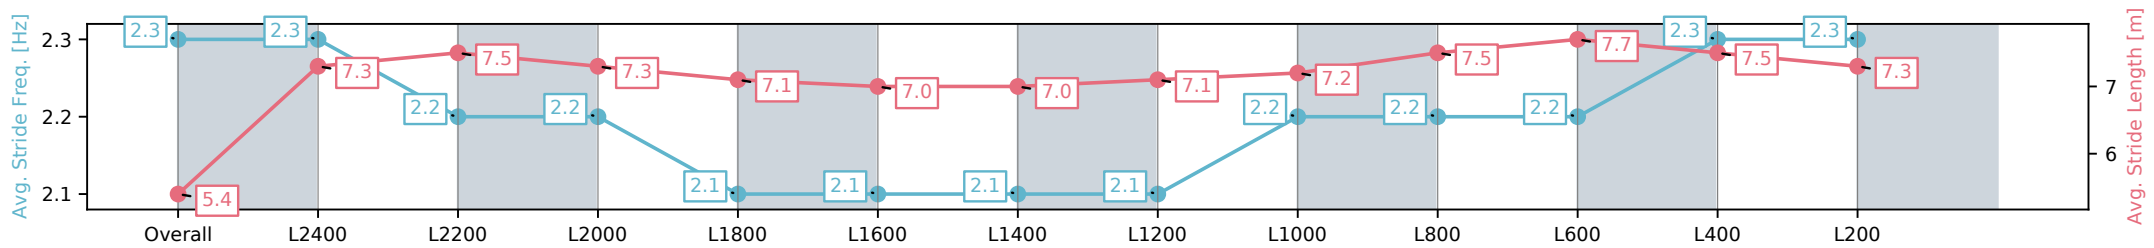

Morphettville SA - Professional

Race 8: Sportsbet Lord Reims Stakes - 2600m

22 February 2025 - 4:38PM

Track Rating: Good 4, Weather: Fine, Rail Position: +9m 1200m-WP, +5m Remainder

Section	Overall	L2400	L2200	L2000	L1800	L1600	L1400	L1200	L1000	L800	L600	L400	L200
Section Times	2:44.59[2] (0:17.64)	2:26.95[6] (0:12.18)	2:14.77[4] (0:11.91)	2:02.86[2] (0:12.49)	1:50.37[2] (0:13.11)	1:37.26[2] (0:13.00)	1:24.26[2] (0:12.92)	1:11.34[2] (0:12.49)	0:58.85[2] (0:12.16)	0:46.69[2] (0:11.73)	0:34.96[2] (0:11.63)	0:23.33[1] (0:11.56)	0:11.77[2] (0:11.77)
Average Speed [km/h]	40.9	59.7	60.7	57.9	54.9	55.4	56.2	57.9	59.3	61.5	62.2	62.4	60.8
Top Speed [km/h]	60.2	60.5	61.4	60.2	56.2	55.7	57.4	58.3	60.4	63.0	62.7	62.7	62.1
Avg. Dist. to Rail [m]	10.6	4.0	1.9	0.6	0.9	1.6	2.0	1.0	1.3	0.8	0.9	1.5	2.7
Avg. Stride Freq. [Hz]	2.3	2.3	2.2	2.2	2.1	2.1	2.1	2.1	2.2	2.2	2.2	2.3	2.3
Avg. Stride Length [m]	5.4	7.3	7.5	7.3	7.1	7.0	7.0	7.1	7.2	7.5	7.7	7.5	7.3