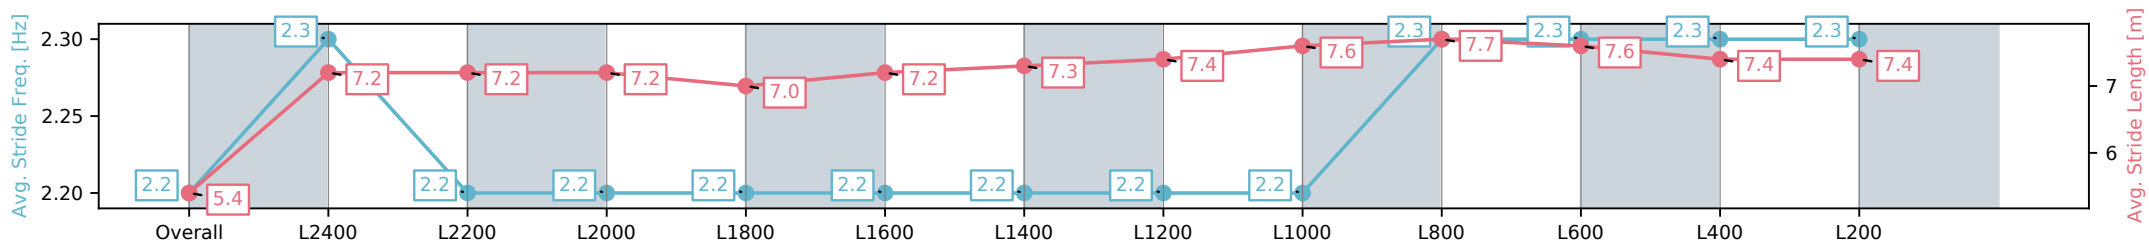

Morphettville SA - Professional

Race 8: Sportsbet Lord Reims Stakes - 2600m

22 February 2025 - 4:38PM

Track Rating: Good 4, Weather: Fine, Rail Position: +9m 1200m-WP, +5m Remainder

Section	Overall	L2400	L2200	L2000	L1800	L1600	L1400	L1200	L1000	L800	L600	L400	L200
Section Times	2:44.75[4] (0:17.76)	2:26.99[9] (0:12.37)	2:14.62[8] (0:12.43)	2:02.19[8] (0:12.68)	1:49.51[8] (0:13.10)	1:36.41[8] (0:12.93)	1:23.48[8] (0:12.83)	1:10.65[8] (0:12.24)	0:58.41[8] (0:11.99)	0:46.42[8] (0:11.63)	0:34.79[6] (0:11.61)	0:23.18[6] (0:11.50)	0:11.68[4] (0:11.68)
Average Speed [km/h]	40.5	58.4	58.1	57.0	55.2	55.7	56.7	59.0	60.1	62.6	63.0	62.9	61.2
Top Speed [km/h]	60.4	59.2	59.9	58.0	56.1	56.4	58.4	61.1	61.0	64.0	63.8	63.9	62.6
Avg. Dist. to Rail [m]	7.5	1.2	0.9	1.0	1.4	1.9	2.4	1.7	2.5	2.7	3.1	4.6	5.3
Avg. Stride Freq. [Hz]	2.2	2.3	2.2	2.2	2.2	2.2	2.2	2.2	2.2	2.3	2.3	2.3	2.3
Avg. Stride Length [m]	5.4	7.2	7.2	7.2	7.0	7.2	7.3	7.4	7.6	7.7	7.6	7.4	7.4