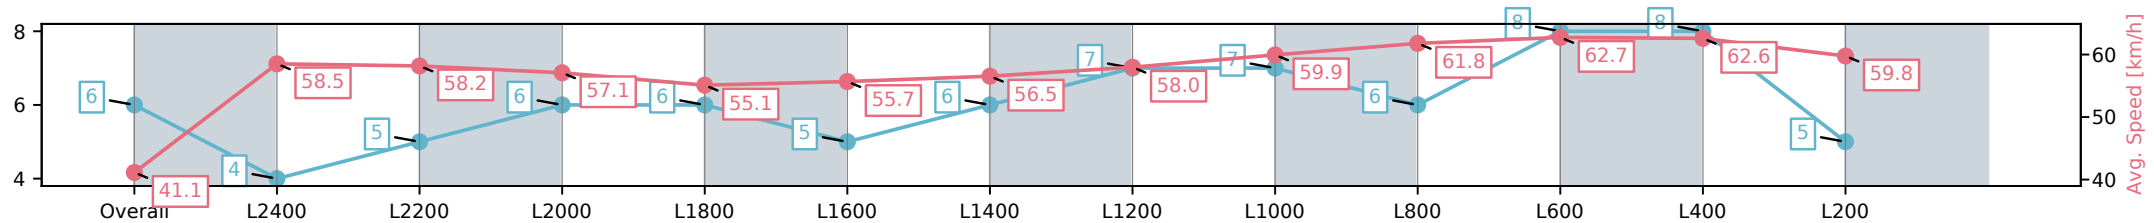

Morphettville SA - Professional

Race 8: Sportsbet Lord Reims Stakes - 2600m

22 February 2025 - 4:38PM

Track Rating: Good 4, Weather: Fine, Rail Position: +9m 1200m-WP, +5m Remainder

Section	Overall	L2400	L2200	L2000	L1800	L1600	L1400	L1200	L1000	L800	L600	L400	L200
Section Times	2:45.07[6] (0:17.51)	2:27.56[4] (0:12.36)	2:15.20[5] (0:12.44)	2:02.76[6] (0:12.65)	1:50.11[6] (0:13.11)	1:37.00[5] (0:12.92)	1:24.08[6] (0:12.84)	1:11.24[7] (0:12.47)	0:58.77[7] (0:12.01)	0:46.76[6] (0:11.72)	0:35.04[8] (0:11.56)	0:23.48[8] (0:11.54)	0:11.94[5] (0:11.94)
Average Speed [km/h]	41.1	58.5	58.2	57.1	55.1	55.7	56.5	58.0	59.9	61.8	62.7	62.6	59.8
Top Speed [km/h]	60.4	59.4	59.8	57.9	56.0	56.2	57.5	59.6	61.2	62.9	63.1	63.0	61.9
Avg. Dist. to Rail [m]	6.7	1.5	1.0	0.9	0.9	1.1	1.9	1.4	2.0	1.5	1.5	2.9	3.4
Avg. Stride Freq. [Hz]	2.2	2.2	2.1	2.1	2.1	2.1	2.1	2.1	2.1	2.1	2.1	2.2	2.2
Avg. Stride Length [m]	5.5	7.5	7.7	7.5	7.4	7.5	7.5	7.5	7.6	7.7	7.8	7.7	7.4