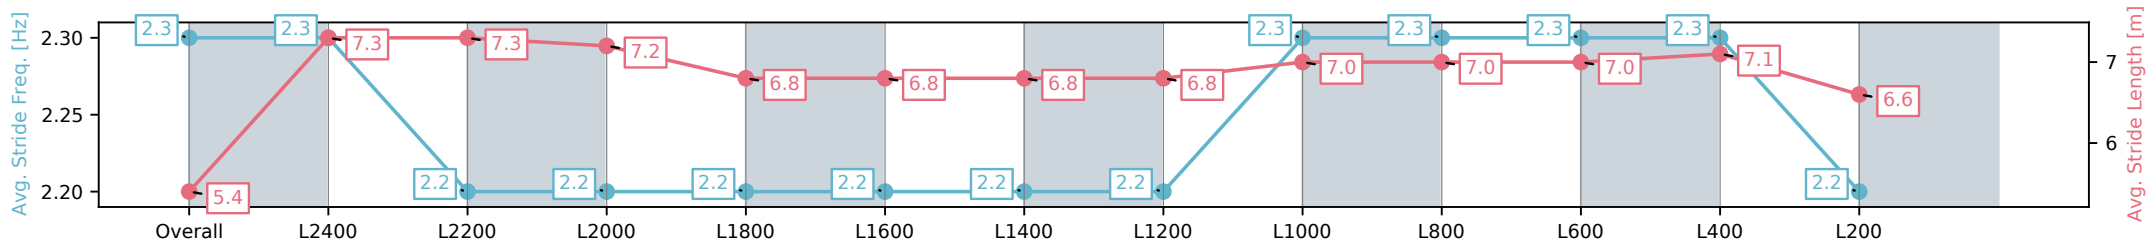

Morphettville SA - Professional

Race 8: Sportsbet Lord Reims Stakes - 2600m

22 February 2025 - 4:38PM

Track Rating: Good 4, Weather: Fine, Rail Position: +9m 1200m-WP, +5m Remainder

Section	Overall	L2400	L2200	L2000	L1800	L1600	L1400	L1200	L1000	L800	L600	L400	L200
Section Times	2:46.74[13] (0:17.31)	2:29.43[1] (0:12.13)	2:17.30[1] (0:12.22)	2:05.08[1] (0:12.48)	1:52.60[1] (0:13.11)	1:39.49[1] (0:13.00)	1:26.49[1] (0:12.94)	1:13.55[1] (0:12.48)	1:01.07[1] (0:12.17)	0:48.90[1] (0:11.78)	0:37.12[1] (0:11.75)	0:25.37[3] (0:12.11)	0:13.26[11] (0:13.26)
Average Speed [km/h]	41.6	59.9	59.1	57.8	55.1	55.3	56.0	57.6	59.2	61.1	61.2	59.4	53.9
Top Speed [km/h]	60.3	60.5	60.2	59.7	56.0	55.8	56.9	58.0	60.3	61.8	61.8	60.6	57.8
Avg. Dist. to Rail [m]	9.2	3.5	1.3	0.4	0.5	0.6	1.2	0.3	0.5	0.2	0.3	0.3	0.6
Avg. Stride Freq. [Hz]	2.3	2.3	2.2	2.2	2.2	2.2	2.2	2.2	2.3	2.3	2.3	2.3	2.2
Avg. Stride Length [m]	5.4	7.3	7.3	7.2	6.8	6.8	6.8	6.8	7.0	7.0	7.0	7.1	6.6