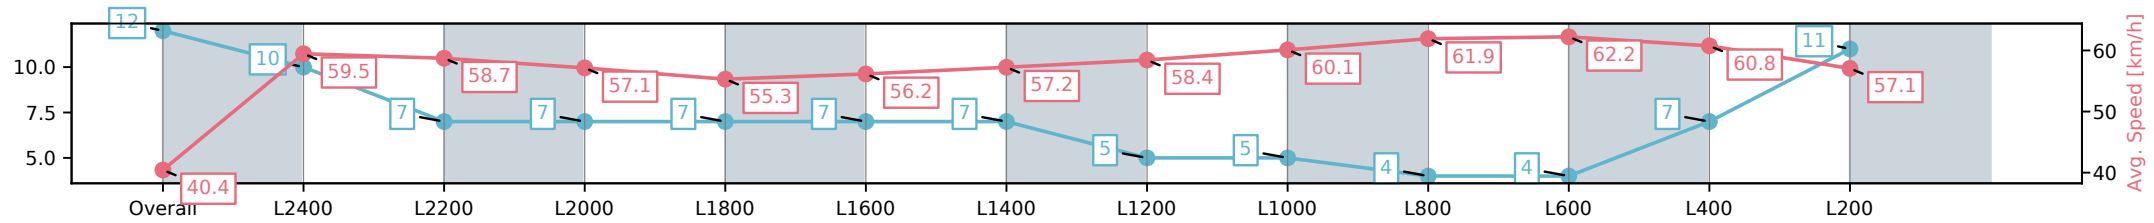

Morphettville SA - Professional

Race 8: Sportsbet Lord Reims Stakes - 2600m

22 February 2025 - 4:38PM

Track Rating: Good 4, Weather: Fine, Rail Position: +9m 1200m-WP, +5m Remainder

Section	Overall	L2400	L2200	L2000	L1800	L1600	L1400	L1200	L1000	L800	L600	L400	L200
Section Times	2:45.99[12] (0:17.81)	2:28.18[10] (0:12.23)	2:15.95[7] (0:12.35)	2:03.60[7] (0:12.69)	1:50.91[7] (0:13.07)	1:37.84[7] (0:12.84)	1:25.00[7] (0:12.70)	1:12.30[5] (0:12.40)	0:59.90[5] (0:11.98)	0:47.92[4] (0:11.75)	0:36.17[4] (0:11.75)	0:24.42[7] (0:11.91)	0:12.51[11] (0:12.51)
Average Speed [km/h]	40.4	59.5	58.7	57.1	55.3	56.2	57.2	58.4	60.1	61.9	62.2	60.8	57.1
Top Speed [km/h]	59.7	62.2	60.1	58.4	56.9	56.4	58.0	59.1	60.8	62.8	63.6	61.3	59.6
Avg. Dist. to Rail [m]	9.8	3.2	2.0	1.8	1.8	1.8	2.6	2.0	2.9	2.6	3.2	4.8	7.0
Avg. Stride Freq. [Hz]	2.2	2.3	2.2	2.2	2.1	2.1	2.1	2.2	2.2	2.3	2.3	2.3	2.2
Avg. Stride Length [m]	5.4	7.3	7.3	7.3	7.1	7.3	7.3	7.5	7.6	7.6	7.6	7.5	7.3