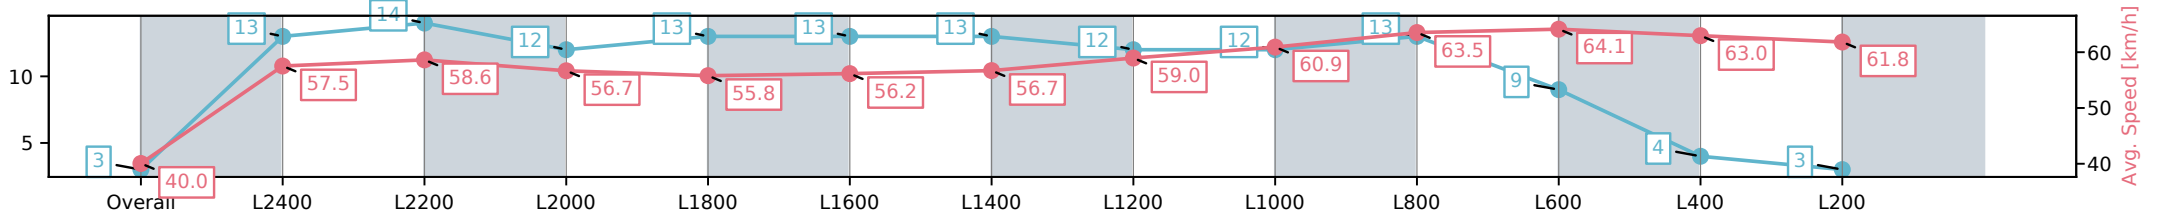

Morphettville SA - Professional

Race 8: Sportsbet Lord Reims Stakes - 2600m

22 February 2025 - 4:38PM

Track Rating: Good 4, Weather: Fine, Rail Position: +9m 1200m-WP, +5m Remainder

Section	Overall	L2400	L2200	L2000	L1800	L1600	L1400	L1200	L1000	L800	L600	L400	L200
Section Times	2:44.61[3] (0:17.99)	2:26.62[13] (0:12.56)	2:14.05[14] (0:12.37)	2:01.68[12] (0:12.83)	1:48.85[13] (0:12.99)	1:35.86[13] (0:12.82)	1:23.04[13] (0:12.85)	1:10.19[12] (0:12.35)	0:57.84[12] (0:11.81)	0:46.03[13] (0:11.50)	0:34.53[9] (0:11.44)	0:23.09[4] (0:11.53)	0:11.56[3] (0:11.56)
Average Speed [km/h]	40.0	57.5	58.6	56.7	55.8	56.2	56.7	59.0	60.9	63.5	64.1	63.0	61.8
Top Speed [km/h]	60.3	58.9	60.0	57.8	57.4	57.2	58.9	60.9	63.1	64.5	64.5	64.1	62.7
Avg. Dist. to Rail [m]	10.8	2.0	2.0	2.1	2.3	2.4	3.2	2.8	3.2	3.4	4.1	7.3	8.9
Avg. Stride Freq. [Hz]	2.2	2.2	2.2	2.2	2.1	2.1	2.1	2.2	2.2	2.3	2.3	2.3	2.3
Avg. Stride Length [m]	5.2	6.9	7.0	6.9	6.9	7.0	7.1	7.2	7.3	7.4	7.4	7.3	7.2