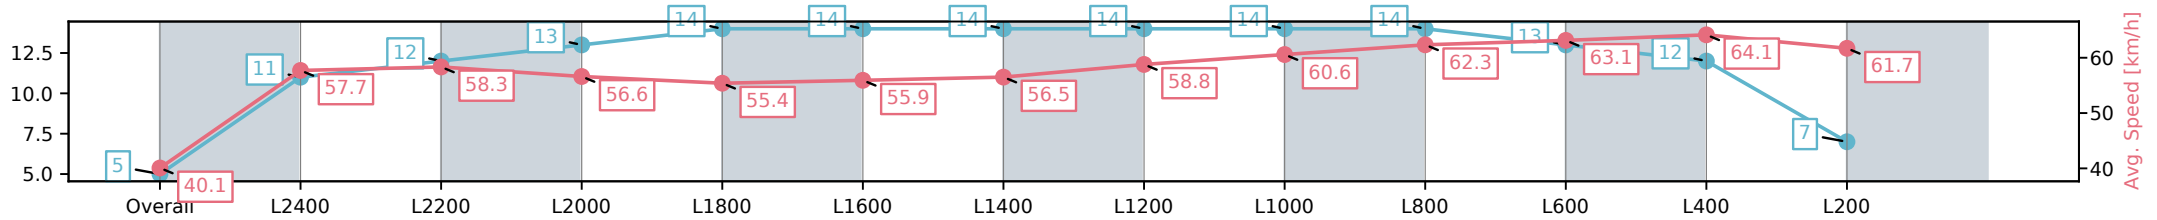

Morphettville SA - Professional

Race 8: Sportsbet Lord Reims Stakes - 2600m

22 February 2025 - 4:38PM

Track Rating: Good 4, Weather: Fine, Rail Position: +9m 1200m-WP, +5m Remainder

Section	Overall	L2400	L2200	L2000	L1800	L1600	L1400	L1200	L1000	L800	L600	L400	L200
Section Times	2:44.78[5] (0:17.99)	2:26.79[11] (0:12.52)	2:14.27[12] (0:12.44)	2:01.83[13] (0:12.83)	1:49.00[14] (0:13.06)	1:35.94[14] (0:12.85)	1:23.09[14] (0:12.88)	1:10.21[14] (0:12.28)	0:57.92[14] (0:11.89)	0:46.03[14] (0:11.60)	0:34.43[13] (0:11.54)	0:22.89[12] (0:11.31)	0:11.58[7] (0:11.57)
Average Speed [km/h]	40.1	57.7	58.3	56.6	55.4	55.9	56.5	58.8	60.6	62.3	63.1	64.1	61.7
Top Speed [km/h]	60.6	58.4	60.2	58.4	58.0	57.4	58.5	60.6	61.8	64.0	63.6	64.4	63.9
Avg. Dist. to Rail [m]	9.8	1.6	1.9	1.9	1.6	1.8	2.2	1.3	1.5	1.2	2.6	6.2	8.3
Avg. Stride Freq. [Hz]	2.2	2.2	2.2	2.2	2.2	2.2	2.2	2.2	2.2	2.2	2.3	2.3	2.3
Avg. Stride Length [m]	5.2	6.8	6.9	6.8	6.8	6.9	6.9	7.0	7.1	7.3	7.2	7.3	7.2