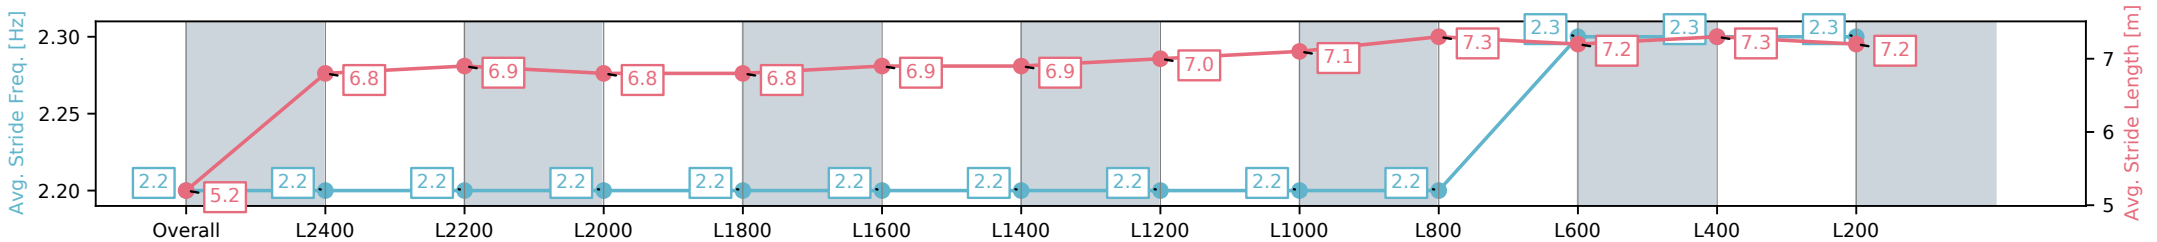

Morphettville SA - Professional

Race 8: Sportsbet Lord Reims Stakes - 2600m

22 February 2025 - 4:38PM

Track Rating: Good 4, Weather: Fine, Rail Position: +9m 1200m-WP, +5m Remainder

Section	Overall	L2400	L2200	L2000	L1800	L1600	L1400	L1200	L1000	L800	L600	L400	L200
Section Times	2:44.78[5] (0:17.99)	2:26.79[11] (0:12.52)	2:14.27[12] (0:12.44)	2:01.83[13] (0:12.83)	1:49.00[14] (0:13.06)	1:35.94[14] (0:12.85)	1:23.09[14] (0:12.88)	1:10.21[14] (0:12.28)	0:57.92[14] (0:11.89)	0:46.03[14] (0:11.60)	0:34.43[13] (0:11.54)	0:22.89[12] (0:11.31)	0:11.58[7] (0:11.57)
Average Speed [km/h]	40.1	57.7	58.3	56.6	55.4	55.9	56.5	58.8	60.6	62.3	63.1	64.1	61.7
Top Speed [km/h]	60.6	58.4	60.2	58.4	58.0	57.4	58.5	60.6	61.8	64.0	63.6	64.4	63.9
Avg. Dist. to Rail [m]	9.8	1.6	1.9	1.9	1.6	1.8	2.2	1.3	1.5	1.2	2.6	6.2	8.3
Avg. Stride Freq. [Hz]	2.2	2.2	2.2	2.2	2.2	2.2	2.2	2.2	2.2	2.2	2.3	2.3	2.3
Avg. Stride Length [m]	5.2	6.8	6.9	6.8	6.8	6.9	6.9	7.0	7.1	7.3	7.2	7.3	7.2