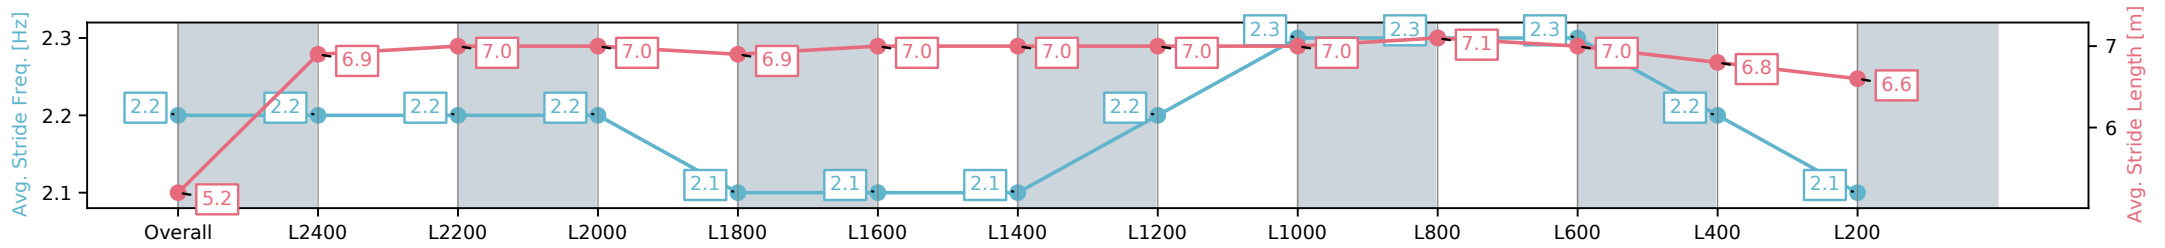

Morphettville SA - Professional

Race 8: Sportsbet Lord Reims Stakes - 2600m

22 February 2025 - 4:38PM

Track Rating: Good 4, Weather: Fine, Rail Position: +9m 1200m-WP, +5m Remainder

Section	Overall	L2400	L2200	L2000	L1800	L1600	L1400	L1200	L1000	L800	L600	L400	L200
Section Times	2:48.58[14] (0:18.22)	2:30.36[14] (0:12.32)	2:18.04[13] (0:12.41)	2:05.63[14] (0:12.70)	1:52.93[12] (0:12.97)	1:39.96[12] (0:12.92)	1:27.04[12] (0:12.90)	1:14.14[13] (0:12.33)	1:01.81[12] (0:11.79)	0:50.02[11] (0:11.80)	0:38.22[14] (0:12.13)	0:26.09[14] (0:12.52)	0:13.57[14] (0:13.56)
Average Speed [km/h]	39.5	58.4	58.0	56.5	55.4	55.7	56.3	58.7	61.1	61.1	59.6	57.6	52.6
Top Speed [km/h]	59.1	59.0	59.8	57.6	57.0	57.0	57.6	60.5	61.5	61.6	61.2	58.8	56.9
Avg. Dist. to Rail [m]	7.9	0.4	0.8	1.0	0.4	0.7	1.7	1.6	1.5	0.7	0.4	2.2	3.0
Avg. Stride Freq. [Hz]	2.2	2.2	2.2	2.2	2.1	2.1	2.1	2.2	2.3	2.3	2.3	2.2	2.1
Avg. Stride Length [m]	5.2	6.9	7.0	7.0	6.9	7.0	7.0	7.0	7.0	7.1	7.0	6.8	6.6