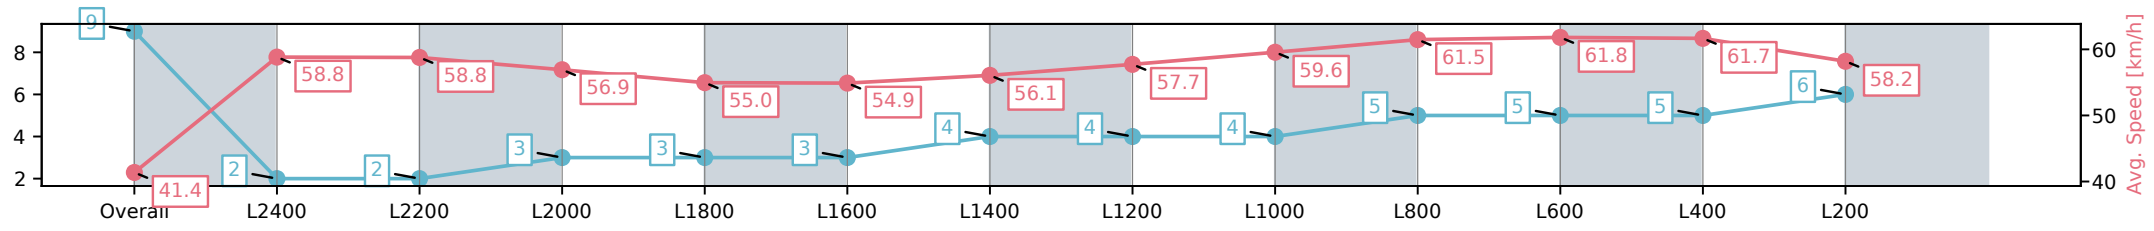

Morphettville SA - Professional

Race 8: Sportsbet Lord Reims Stakes - 2600m

22 February 2025 - 4:38PM

Track Rating: Good 4, Weather: Fine, Rail Position: +9m 1200m-WP, +5m Remainder

Section	Overall	L2400	L2200	L2000	L1800	L1600	L1400	L1200	L1000	L800	L600	L400	L200
Section Times	2:45.47[9] (0:17.40)	2:28.07[2] (0:12.27)	2:15.80[2] (0:12.26)	2:03.54[3] (0:12.56)	1:50.98[3] (0:13.09)	1:37.89[3] (0:13.10)	1:24.79[4] (0:12.91)	1:11.88[4] (0:12.48)	0:59.40[4] (0:12.07)	0:47.33[5] (0:11.73)	0:35.60[5] (0:11.65)	0:23.95[5] (0:11.67)	0:12.28[6] (0:12.28)
Average Speed [km/h]	41.4	58.8	58.8	56.9	55.0	54.9	56.1	57.7	59.6	61.5	61.8	61.7	58.2
Top Speed [km/h]	60.8	59.7	59.7	58.4	56.9	56.8	57.1	59.1	61.1	62.0	62.5	62.3	60.5
Avg. Dist. to Rail [m]	6.7	1.2	1.2	1.6	0.5	0.5	1.2	0.3	0.7	0.3	0.4	1.4	2.2
Avg. Stride Freq. [Hz]	2.3	2.3	2.3	2.2	2.2	2.2	2.2	2.3	2.2	2.3	2.3	2.4	2.3
Avg. Stride Length [m]	5.4	7.2	7.0	6.9	6.8	6.8	6.9	6.9	7.1	7.2	7.1	7.2	6.9