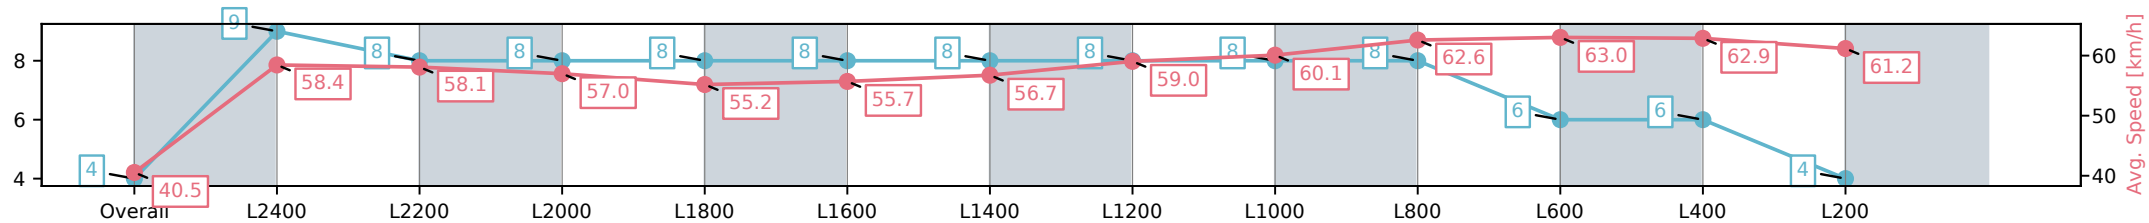

Morphettville SA - Professional

Race 8: Sportsbet Lord Reims Stakes - 2600m

22 February 2025 - 4:38PM

Track Rating: Good 4, Weather: Fine, Rail Position: +9m 1200m-WP, +5m Remainder

Section	Overall	L2400	L2200	L2000	L1800	L1600	L1400	L1200	L1000	L800	L600	L400	L200
Section Times	2:44.75[4] (0:17.76)	2:26.99[9] (0:12.37)	2:14.62[8] (0:12.43)	2:02.19[8] (0:12.68)	1:49.51[8] (0:13.10)	1:36.41[8] (0:12.93)	1:23.48[8] (0:12.83)	1:10.65[8] (0:12.24)	0:58.41[8] (0:11.99)	0:46.42[8] (0:11.63)	0:34.79[6] (0:11.61)	0:23.18[6] (0:11.50)	0:11.68[4] (0:11.68)
Average Speed [km/h]	40.5	58.4	58.1	57.0	55.2	55.7	56.7	59.0	60.1	62.6	63.0	62.9	61.2
Top Speed [km/h]	60.4	59.2	59.9	58.0	56.1	56.4	58.4	61.1	61.0	64.0	63.8	63.9	62.6
Avg. Dist. to Rail [m]	7.5	1.2	0.9	1.0	1.4	1.9	2.4	1.7	2.5	2.7	3.1	4.6	5.3
Avg. Stride Freq. [Hz]	2.2	2.3	2.2	2.2	2.2	2.2	2.2	2.2	2.2	2.3	2.3	2.3	2.3
Avg. Stride Length [m]	5.4	7.2	7.2	7.2	7.0	7.2	7.3	7.4	7.6	7.7	7.6	7.4	7.4