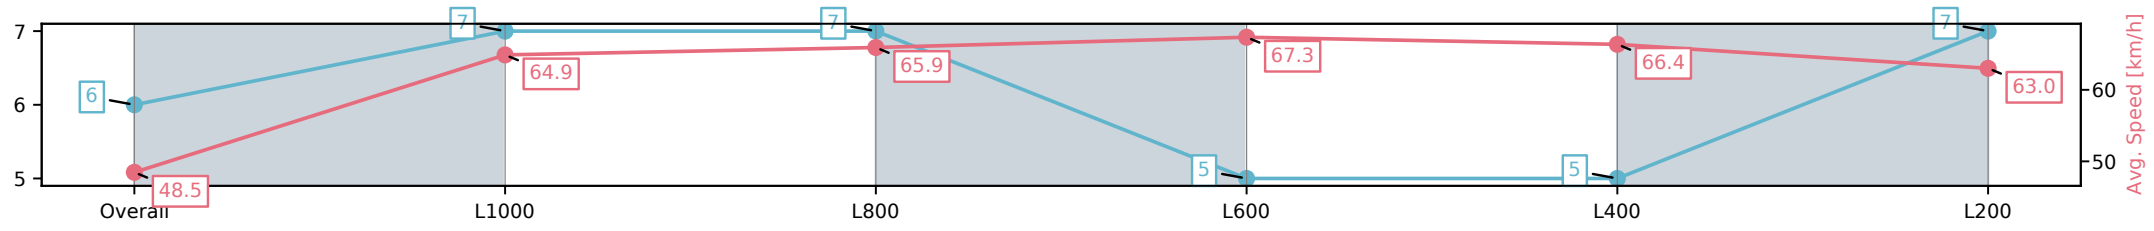

Section	Overall	L1000	L800	L600	L400	L200
Section Times	1:09.91[6] (0:14.87)	0:55.04[7] (0:11.09)	0:43.95[7] (0:10.91)	0:33.04[5] (0:10.72)	0:22.32[5] (0:10.90)	0:11.42[7] (0:11.42)
Average Speed [km/h]	48.5	64.9	65.9	67.3	66.4	63.0
Top Speed [km/h]	63.5	66.0	66.6	68.6	67.4	66.0
Avg. Dist. to Rail [m]	3.4	0.5	0.4	0.5	5.0	5.9
Avg. Stride Freq. [Hz]	2.2	2.4	2.4	2.4	2.5	2.4
Avg. Stride Length [m]	6.3	7.6	7.8	7.7	7.4	7.3