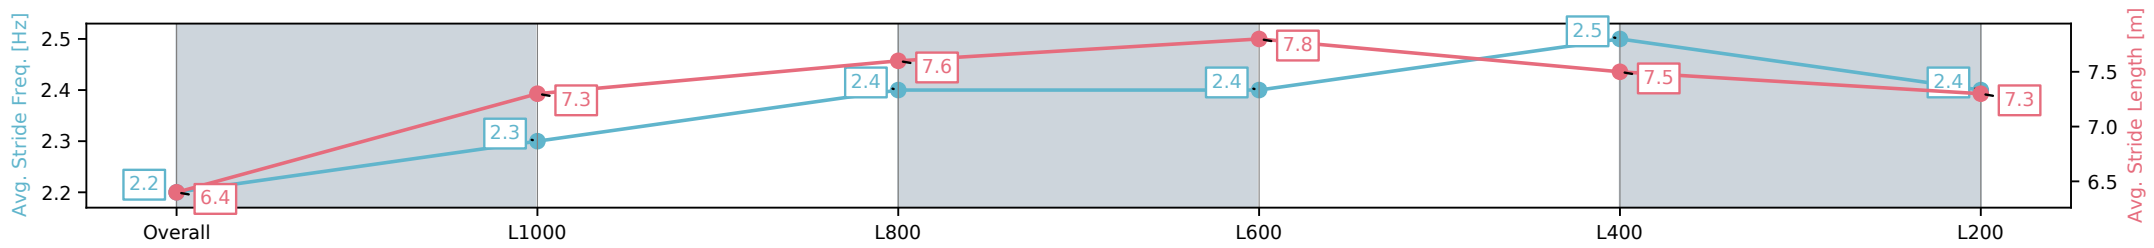

Morphettville SA - Professional

Race 7: Sportsbet City of Marion Stakes (Leg 3 Summer Sprint Series) - 1200m

22 February 2025 - 3:58PM

Track Rating: Good 4, Weather: Fine, Rail Position: +9m 1200m-WP, +5m Remainder

Section	Overall	L1000	L800	L600	L400	L200
Section Times	1:09.99[7] (0:14.54)	0:55.45[5] (0:11.28)	0:44.16[5] (0:11.10)	0:33.06[6] (0:10.73)	0:22.33[6] (0:10.73)	0:11.60[5] (0:11.60)
Average Speed [km/h]	49.6	63.7	65.1	67.2	67.0	62.1
Top Speed [km/h]	63.0	65.1	66.5	68.0	67.7	65.9
Avg. Dist. to Rail [m]	1.7	0.4	0.6	0.4	0.7	0.8
Avg. Stride Freq. [Hz]	2.2	2.3	2.4	2.4	2.5	2.4
Avg. Stride Length [m]	6.4	7.3	7.6	7.8	7.5	7.3