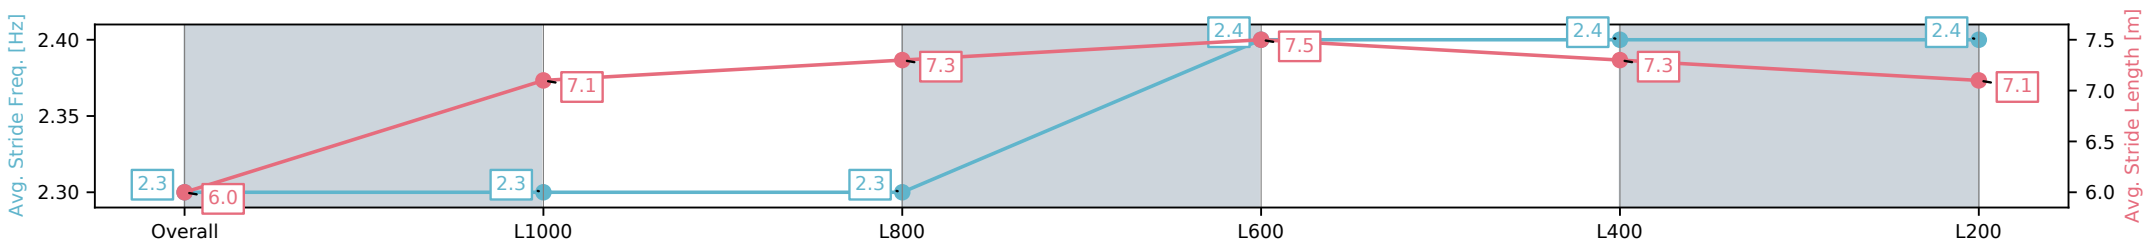

[] Ranking at each section and finish
 -:-:- No data available at this section
 NA No data available

Horse/Jockey Name	EPISODIC/Rochelle Milnes
Finish Rank	8
Fastest Section Time (Section)	0:10.78 (L400)
Top Speed [km/h] (Section)	68.5 (L600)
Race State	Finished

Morphettville SA - Professional

Race 7: Sportsbet City of Marion Stakes (Leg 3 Summer Sprint Series) - 1200m

22 February 2025 - 3:58PM

Track Rating: Good 4, Weather: Fine, Rail Position: +9m 1200m-WP, +5m Remainder

Section	Overall	L1000	L800	L600	L400	L200
Section Times	1:10.07[8] (0:14.62)	0:55.45[6] (0:11.32)	0:44.13[6] (0:11.09)	0:33.04[7] (0:10.92)	0:22.12[8] (0:10.78)	0:11.34[8] (0:11.34)
Average Speed [km/h]	49.3	63.6	65.3	66.6	66.9	63.5
Top Speed [km/h]	62.6	64.8	66.3	67.3	68.5	65.8
Avg. Dist. to Rail [m]	2.9	1.0	1.4	1.7	2.2	3.1
Avg. Stride Freq. [Hz]	2.3	2.3	2.3	2.4	2.4	2.4
Avg. Stride Length [m]	6.0	7.1	7.3	7.5	7.3	7.1