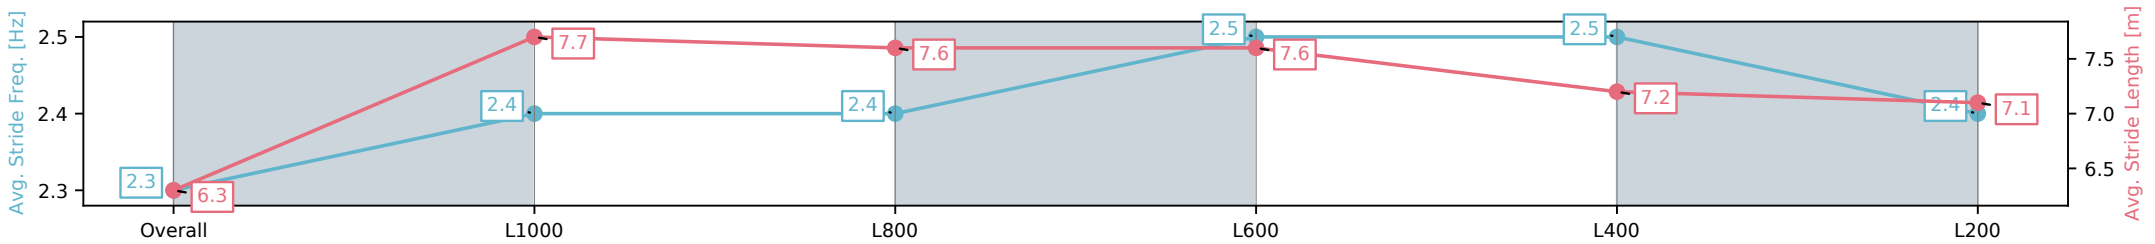

Section	Overall	L1000	L800	L600	L400	L200
Section Times	1:09.76[5] (0:14.26)	0:55.50[3] (0:11.02)	0:44.48[2] (0:10.94)	0:33.54[2] (0:10.74)	0:22.80[2] (0:11.00)	0:11.80[2] (0:11.80)
Average Speed [km/h]	50.5	65.4	65.7	66.9	65.3	61.0
Top Speed [km/h]	64.8	66.5	66.8	67.8	67.2	64.1
Avg. Dist. to Rail [m]	1.4	0.3	0.4	0.4	0.8	2.8
Avg. Stride Freq. [Hz]	2.3	2.4	2.4	2.5	2.5	2.4
Avg. Stride Length [m]	6.3	7.7	7.6	7.6	7.2	7.1