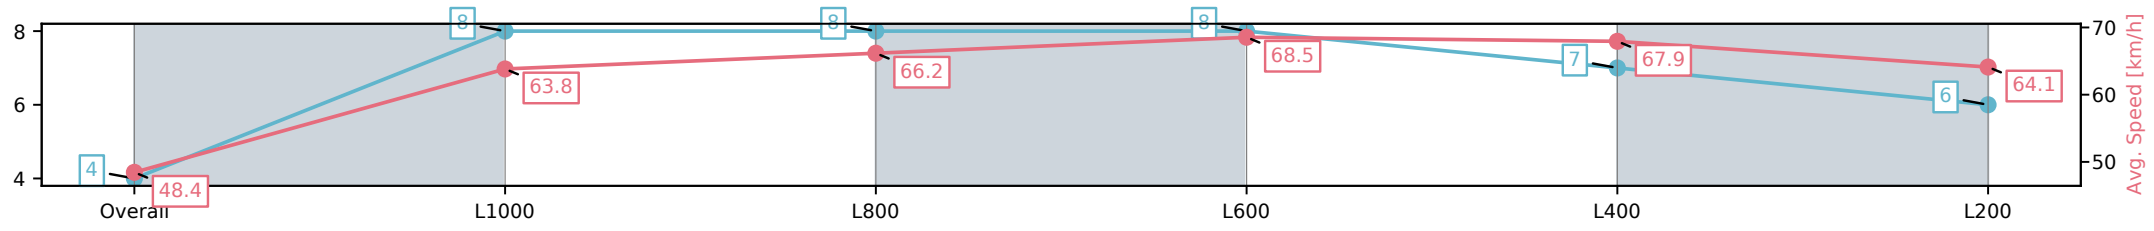

Section	Overall	L1000	L800	L600	L400	L200
Section Times	1:09.66[4] (0:14.88)	0:54.78[8] (0:11.27)	0:43.51[8] (0:10.98)	0:32.53[8] (0:10.64)	0:21.89[7] (0:10.66)	0:11.23[6] (0:11.23)
Average Speed [km/h]	48.4	63.8	66.2	68.5	67.9	64.1
Top Speed [km/h]	63.3	65.8	67.1	69.8	69.2	67.4
Avg. Dist. to Rail [m]	5.4	1.4	1.9	2.4	5.4	6.9
Avg. Stride Freq. [Hz]	2.1	2.3	2.4	2.4	2.5	2.4
Avg. Stride Length [m]	6.4	7.4	7.5	7.6	7.6	7.3