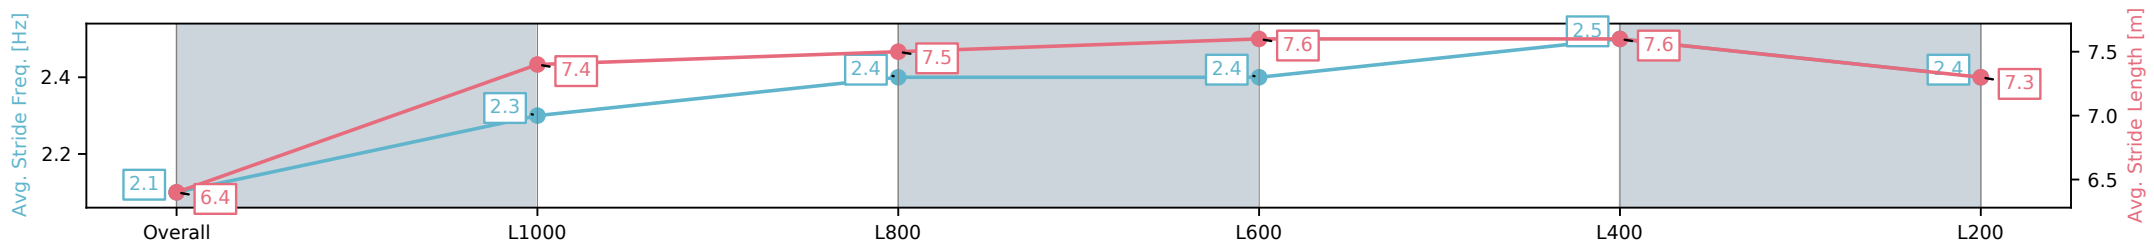

Section	Overall	L1000	L800	L600	L400	L200
Section Times	1:09.66[4] (0:14.88)	0:54.78[8] (0:11.27)	0:43.51[8] (0:10.98)	0:32.53[8] (0:10.64)	0:21.89[7] (0:10.66)	0:11.23[6] (0:11.23)
Average Speed [km/h]	48.4	63.8	66.2	68.5	67.9	64.1
Top Speed [km/h]	63.3	65.8	67.1	69.8	69.2	67.4
Avg. Dist. to Rail [m]	5.4	1.4	1.9	2.4	5.4	6.9
Avg. Stride Freq. [Hz]	2.1	2.3	2.4	2.4	2.5	2.4
Avg. Stride Length [m]	6.4	7.4	7.5	7.6	7.6	7.3