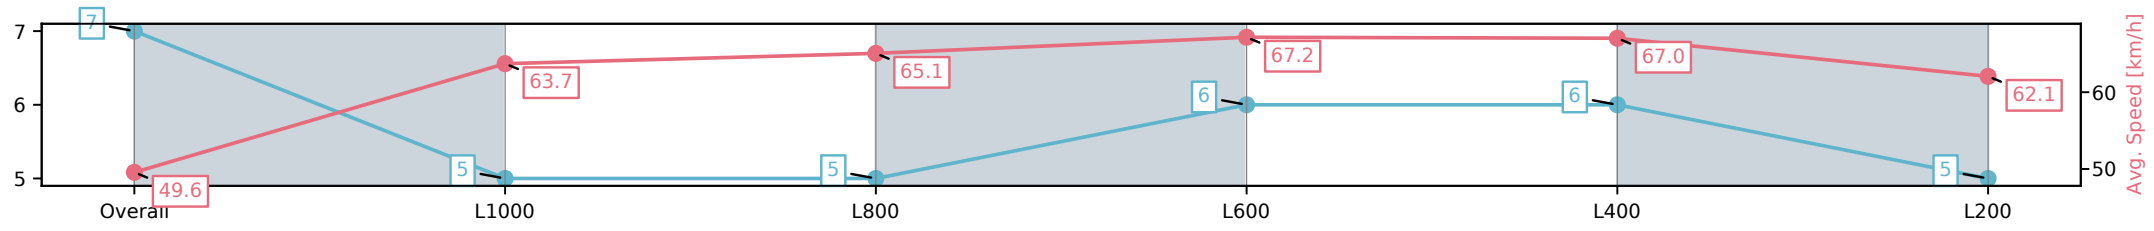

Section	Overall	L1000	L800	L600	L400	L200
Section Times	1:09.99[7] (0:14.54)	0:55.45[5] (0:11.28)	0:44.16[5] (0:11.10)	0:33.06[6] (0:10.73)	0:22.33[6] (0:10.73)	0:11.60[5] (0:11.60)
Average Speed [km/h]	49.6	63.7	65.1	67.2	67.0	62.1
Top Speed [km/h]	63.0	65.1	66.5	68.0	67.7	65.9
Avg. Dist. to Rail [m]	1.7	0.4	0.6	0.4	0.7	0.8
Avg. Stride Freq. [Hz]	2.2	2.3	2.4	2.4	2.5	2.4
Avg. Stride Length [m]	6.4	7.3	7.6	7.8	7.5	7.3