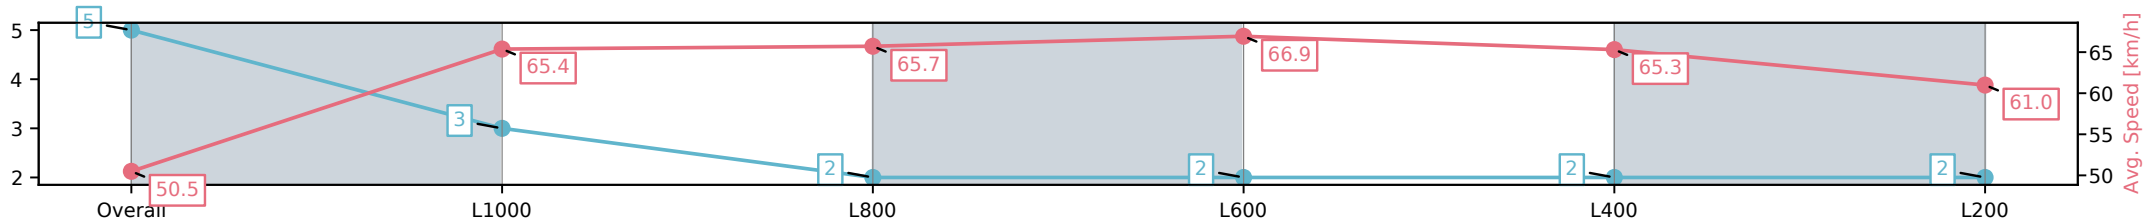

Section	Overall	L1000	L800	L600	L400	L200
Section Times	1:09.76[5] (0:14.26)	0:55.50[3] (0:11.02)	0:44.48[2] (0:10.94)	0:33.54[2] (0:10.74)	0:22.80[2] (0:11.00)	0:11.80[2] (0:11.80)
Average Speed [km/h]	50.5	65.4	65.7	66.9	65.3	61.0
Top Speed [km/h]	64.8	66.5	66.8	67.8	67.2	64.1
Avg. Dist. to Rail [m]	1.4	0.3	0.4	0.4	0.8	2.8
Avg. Stride Freq. [Hz]	2.3	2.4	2.4	2.5	2.5	2.4
Avg. Stride Length [m]	6.3	7.7	7.6	7.6	7.2	7.1