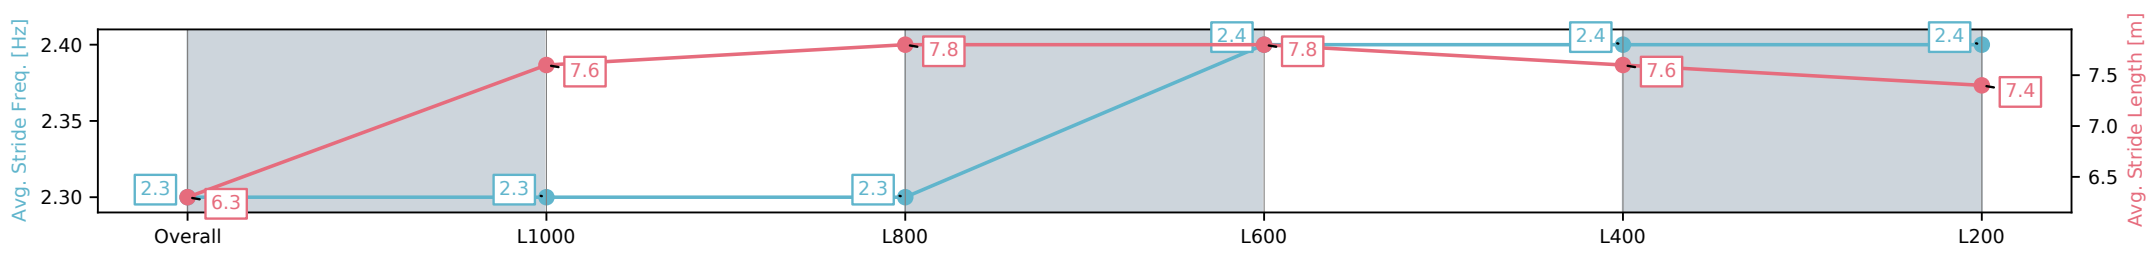

Horse/Jockey Name	MY KHALIFA/Taylor Johnstone
Finish Rank	3
Fastest Section Time (Section)	0:10.75 (L600)
Top Speed [km/h] (Section)	68.2 (L800)
Race State	Finished

Morphettville SA - Professional
Race 7: Sportsbet City of Marion Stakes (Leg 3 Summer Sprint Series) - 1200m
22 February 2025 - 3:58PM
Track Rating: Good 4, Weather: Fine, Rail Position: +9m 1200m-WP, +5m Remainder

Section	Overall	L1000	L800	L600	L400	L200
Section Times	1:09.64[3] (0:14.43)	0:55.21[4] (0:11.26)	0:43.95[4] (0:11.05)	0:32.90[4] (0:10.75)	0:22.15[4] (0:10.83)	0:11.32[4] (0:11.32)
Average Speed [km/h]	49.9	64.0	65.5	67.4	66.7	63.5
Top Speed [km/h]	63.3	64.6	67.2	68.2	67.9	66.4
Avg. Dist. to Rail [m]	4.4	1.9	1.8	1.3	4.0	5.7
Avg. Stride Freq. [Hz]	2.3	2.3	2.3	2.4	2.4	2.4
Avg. Stride Length [m]	6.3	7.6	7.8	7.8	7.6	7.4

[ ] Ranking at each section and finish
-:-:- No data available at this section
NA No data available