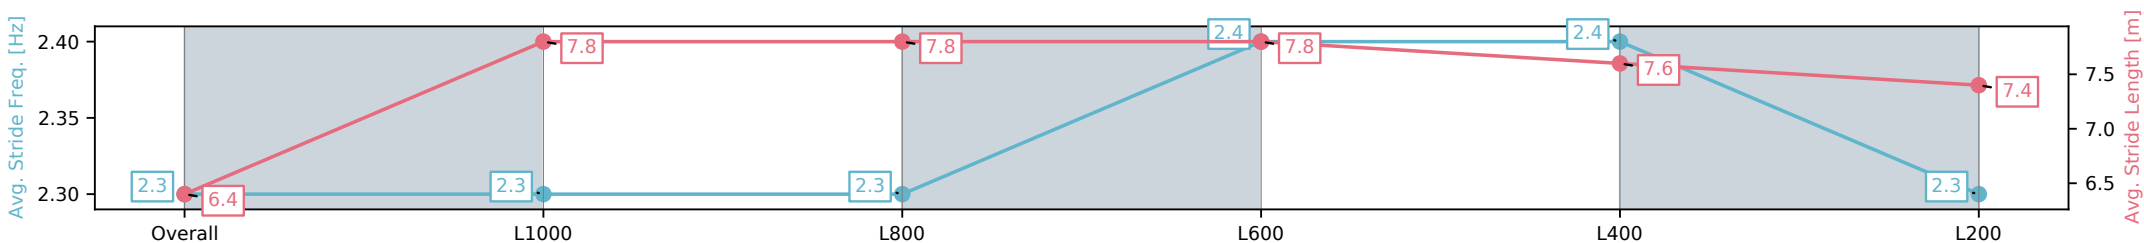

Scratched: Beast Mode (#6)

- [] Position in running at each section and finish
- #: Saddle cloth number
- :--:-- No data available at this section
- DNF Did not finish
- NA No data available
- DNT Did not track
- █ Background shading for fastest section

22 February 2025 - 3:58PM

Track Rating: Good 4, Weather: Fine, Rail Position: +9m 1200m-WP, +5m Remainder

Section	Overall	L1000	L800	L600	L400	L200
Section Times	1:09.31[1] (0:14.01)	0:55.30[1] (0:11.05)	0:44.25[1] (0:11.00)	0:33.25[1] (0:10.54)	0:22.71[1] (0:10.89)	0:11.82[1] (0:11.82)
Average Speed [km/h]	51.4	65.1	65.4	67.7	66.1	60.8
Top Speed [km/h]	65.7	65.6	66.3	68.7	67.6	64.3
Avg. Dist. to Rail [m]	3.4	0.3	0.7	1.3	0.9	2.2
Avg. Stride Freq. [Hz]	2.3	2.3	2.3	2.4	2.4	2.3
Avg. Stride Length [m]	6.4	7.8	7.8	7.8	7.6	7.4