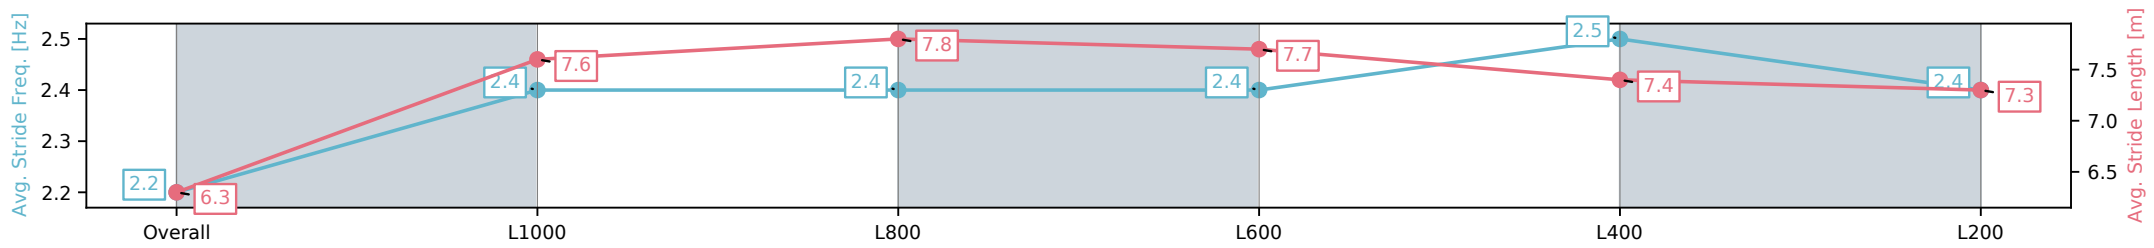

Section	Overall	L1000	L800	L600	L400	L200
Section Times	1:09.91[6] (0:14.87)	0:55.04[7] (0:11.09)	0:43.95[7] (0:10.91)	0:33.04[5] (0:10.72)	0:22.32[5] (0:10.90)	0:11.42[7] (0:11.42)
Average Speed [km/h]	48.5	64.9	65.9	67.3	66.4	63.0
Top Speed [km/h]	63.5	66.0	66.6	68.6	67.4	66.0
Avg. Dist. to Rail [m]	3.4	0.5	0.4	0.5	5.0	5.9
Avg. Stride Freq. [Hz]	2.2	2.4	2.4	2.4	2.5	2.4
Avg. Stride Length [m]	6.3	7.6	7.8	7.7	7.4	7.3