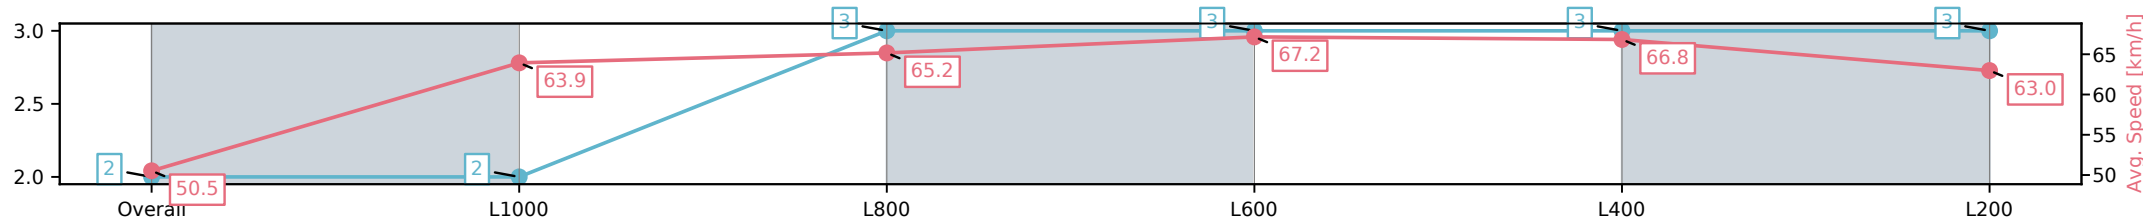

Section	Overall	L1000	L800	L600	L400	L200
Section Times	1:09.56[2] (0:14.26)	0:55.30[2] (0:11.26)	0:44.04[3] (0:11.07)	0:32.97[3] (0:10.73)	0:22.24[3] (0:10.80)	0:11.44[3] (0:11.44)
Average Speed [km/h]	50.5	63.9	65.2	67.2	66.8	63.0
Top Speed [km/h]	64.1	64.4	67.2	68.6	68.3	67.1
Avg. Dist. to Rail [m]	0.5	0.5	0.5	0.3	2.0	3.3
Avg. Stride Freq. [Hz]	2.2	2.3	2.3	2.3	2.4	2.3
Avg. Stride Length [m]	6.6	7.7	7.9	8.0	7.7	7.7