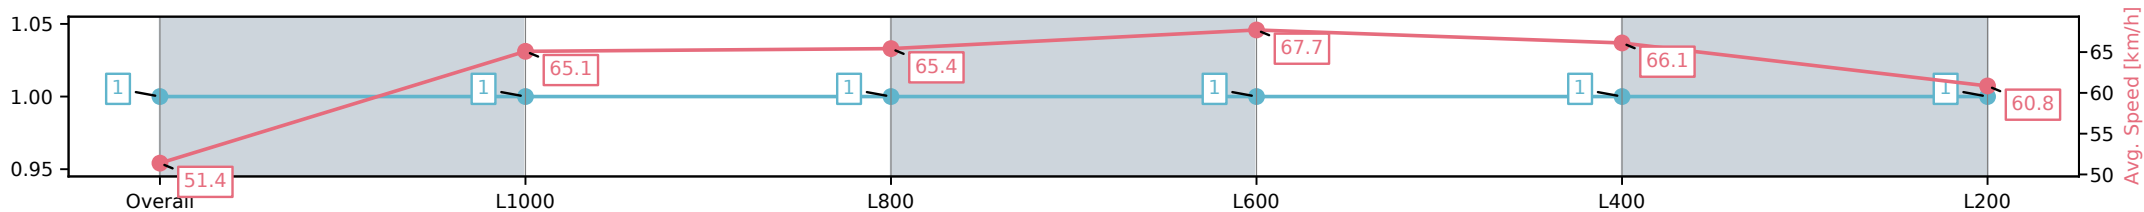

22 February 2025 - 3:58PM

Track Rating: Good 4, Weather: Fine, Rail Position: +9m 1200m-WP, +5m Remainder

Section	Overall	L1000	L800	L600	L400	L200
Section Times	1:09.31[1] (0:14.01)	0:55.30[1] (0:11.05)	0:44.25[1] (0:11.00)	0:33.25[1] (0:10.54)	0:22.71[1] (0:10.89)	0:11.82[1] (0:11.82)
Average Speed [km/h]	51.4	65.1	65.4	67.7	66.1	60.8
Top Speed [km/h]	65.7	65.6	66.3	68.7	67.6	64.3
Avg. Dist. to Rail [m]	3.4	0.3	0.7	1.3	0.9	2.2
Avg. Stride Freq. [Hz]	2.3	2.3	2.3	2.4	2.4	2.3
Avg. Stride Length [m]	6.4	7.8	7.8	7.8	7.6	7.4