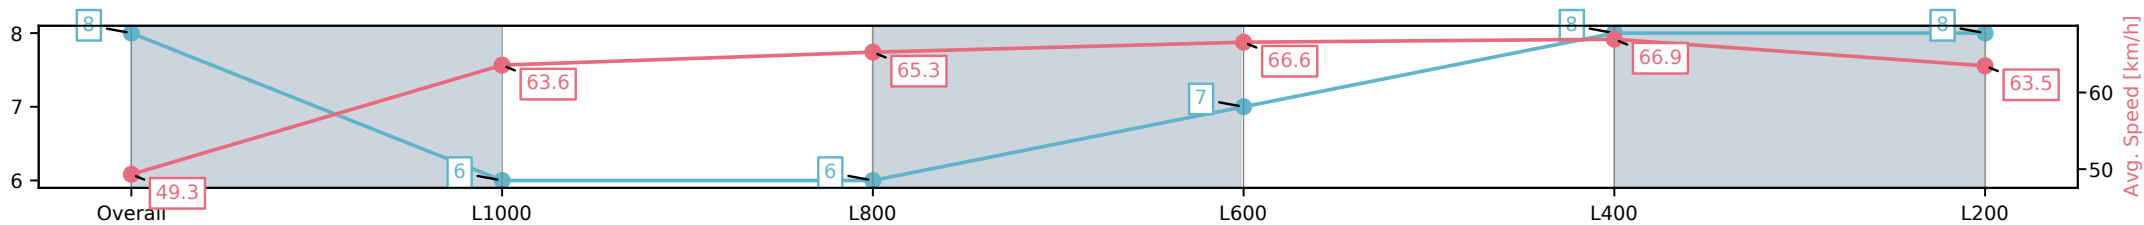

Section	Overall	L1000	L800	L600	L400	L200
Section Times	1:10.07[8] (0:14.62)	0:55.45[6] (0:11.32)	0:44.13[6] (0:11.09)	0:33.04[7] (0:10.92)	0:22.12[8] (0:10.78)	0:11.34[8] (0:11.34)
Average Speed [km/h]	49.3	63.6	65.3	66.6	66.9	63.5
Top Speed [km/h]	62.6	64.8	66.3	67.3	68.5	65.8
Avg. Dist. to Rail [m]	2.9	1.0	1.4	1.7	2.2	3.1
Avg. Stride Freq. [Hz]	2.3	2.3	2.3	2.4	2.4	2.4
Avg. Stride Length [m]	6.0	7.1	7.3	7.5	7.3	7.1