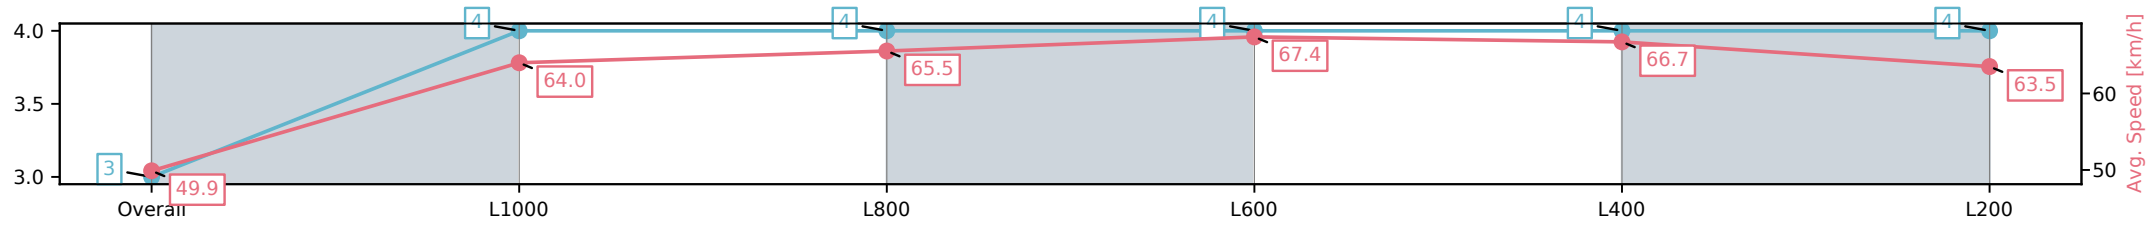

Horse/Jockey Name	MY KHALIFA/Taylor Johnstone
Finish Rank	3
Fastest Section Time (Section)	0:10.75 (L600)
Top Speed [km/h] (Section)	68.2 (L800)
Race State	Finished

Morphettville SA - Professional
Race 7: Sportsbet City of Marion Stakes (Leg 3 Summer Sprint Series) - 1200m
22 February 2025 - 3:58PM
Track Rating: Good 4, Weather: Fine, Rail Position: +9m 1200m-WP, +5m Remainder

Section	Overall	L1000	L800	L600	L400	L200
Section Times	1:09.64[3] (0:14.43)	0:55.21[4] (0:11.26)	0:43.95[4] (0:11.05)	0:32.90[4] (0:10.75)	0:22.15[4] (0:10.83)	0:11.32[4] (0:11.32)
Average Speed [km/h]	49.9	64.0	65.5	67.4	66.7	63.5
Top Speed [km/h]	63.3	64.6	67.2	68.2	67.9	66.4
Avg. Dist. to Rail [m]	4.4	1.9	1.8	1.3	4.0	5.7
Avg. Stride Freq. [Hz]	2.3	2.3	2.3	2.4	2.4	2.4
Avg. Stride Length [m]	6.3	7.6	7.8	7.8	7.6	7.4

[ ] Ranking at each section and finish
-:-:- No data available at this section
NA No data available