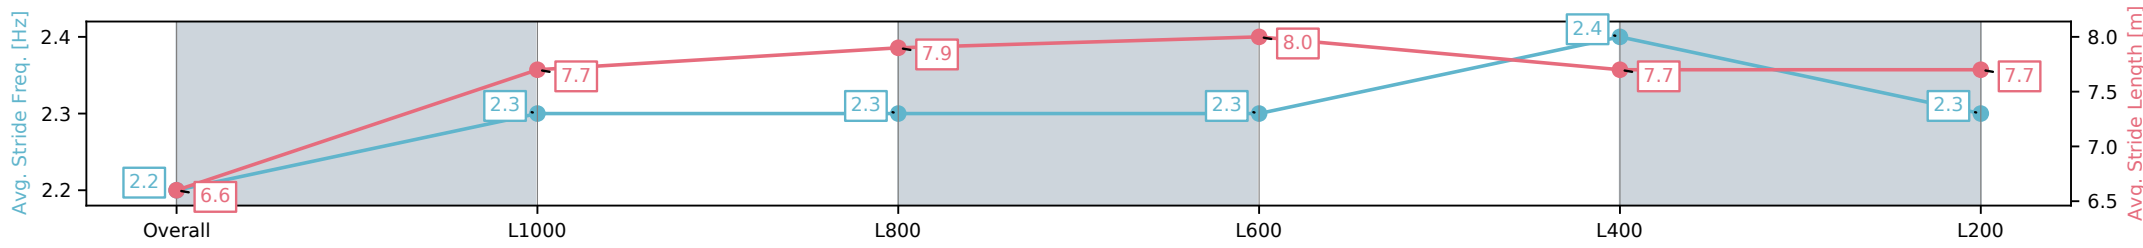

Section	Overall	L1000	L800	L600	L400	L200
Section Times	1:09.56[2] (0:14.26)	0:55.30[2] (0:11.26)	0:44.04[3] (0:11.07)	0:32.97[3] (0:10.73)	0:22.24[3] (0:10.80)	0:11.44[3] (0:11.44)
Average Speed [km/h]	50.5	63.9	65.2	67.2	66.8	63.0
Top Speed [km/h]	64.1	64.4	67.2	68.6	68.3	67.1
Avg. Dist. to Rail [m]	0.5	0.5	0.5	0.3	2.0	3.3
Avg. Stride Freq. [Hz]	2.2	2.3	2.3	2.3	2.4	2.3
Avg. Stride Length [m]	6.6	7.7	7.9	8.0	7.7	7.7