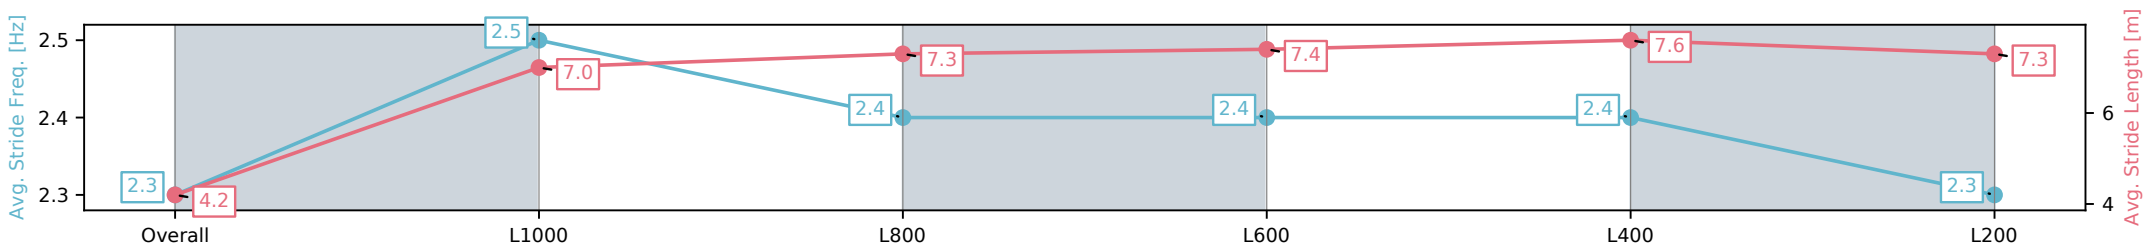

Morphettville SA - Professional

Race 1: Sportsbet Adelaide Cup Day March 10 Handicap - 1050m

22 February 2025 - 12:27PM

Track Rating: Good 4, Weather: Fine, Rail Position: +9m 1200m-WP, +5m Remainder

Section	Overall	L1000	L800	L600	L400	L200
Section Times	1:02.47[3] (0:05.78)	0:56.69[3] (0:11.56)	0:45.12[3] (0:11.47)	0:33.65[4] (0:11.12)	0:22.53[3] (0:10.72)	0:11.81[2] (0:11.81)
Average Speed [km/h]	31.2	62.2	62.8	65.4	67.3	61.0
Top Speed [km/h]	53.9	64.9	65.1	67.6	68.2	65.2
Avg. Dist. to Rail [m]	1.0	0.5	0.4	1.8	2.6	3.5
Avg. Stride Freq. [Hz]	2.3	2.5	2.4	2.4	2.4	2.3
Avg. Stride Length [m]	4.2	7.0	7.3	7.4	7.6	7.3