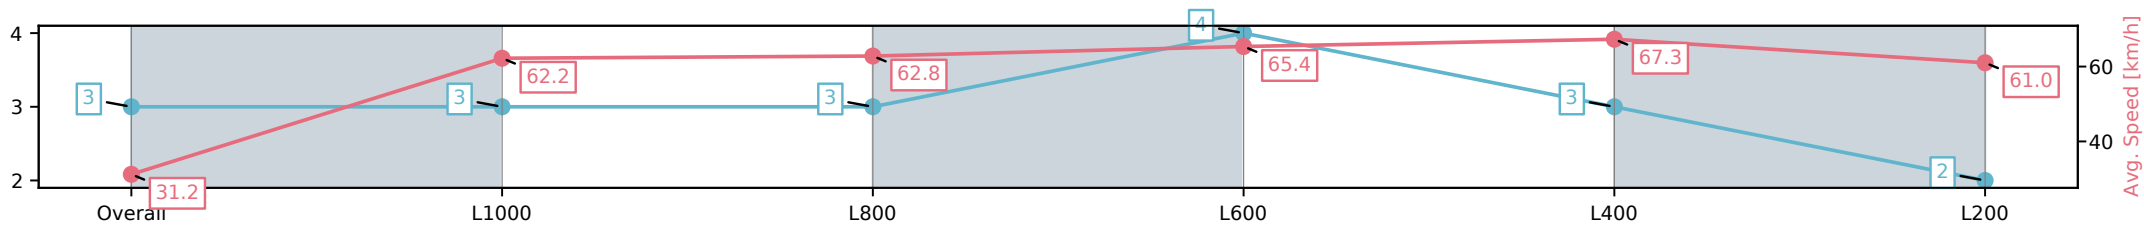

Morphettville SA - Professional

Race 1: Sportsbet Adelaide Cup Day March 10 Handicap - 1050m

22 February 2025 - 12:27PM

Track Rating: Good 4, Weather: Fine, Rail Position: +9m 1200m-WP, +5m Remainder

Section	Overall	L1000	L800	L600	L400	L200
Section Times	1:02.47[3] (0:05.78)	0:56.69[3] (0:11.56)	0:45.12[3] (0:11.47)	0:33.65[4] (0:11.12)	0:22.53[3] (0:10.72)	0:11.81[2] (0:11.81)
Average Speed [km/h]	31.2	62.2	62.8	65.4	67.3	61.0
Top Speed [km/h]	53.9	64.9	65.1	67.6	68.2	65.2
Avg. Dist. to Rail [m]	1.0	0.5	0.4	1.8	2.6	3.5
Avg. Stride Freq. [Hz]	2.3	2.5	2.4	2.4	2.4	2.3
Avg. Stride Length [m]	4.2	7.0	7.3	7.4	7.6	7.3