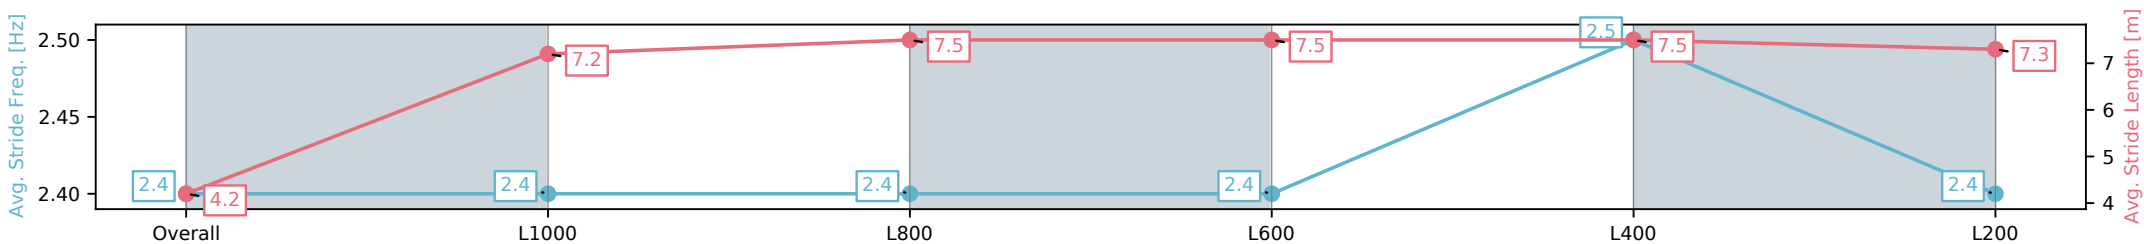

22 February 2025 - 12:27PM

Track Rating: Good 4, Weather: Fine, Rail Position: +9m 1200m-WP, +5m Remainder

Section	Overall	L1000	L800	L600	L400	L200
Section Times	1:02.27[1] (0:05.65)	0:56.62[2] (0:11.52)	0:45.10[2] (0:11.39)	0:33.71[2] (0:11.23)	0:22.48[1] (0:10.81)	0:11.67[1] (0:11.67)
Average Speed [km/h]	31.9	62.5	63.5	64.5	66.8	61.6
Top Speed [km/h]	55.5	65.2	64.7	67.2	67.9	65.4
Avg. Dist. to Rail [m]	2.6	1.0	1.0	1.2	1.8	0.6
Avg. Stride Freq. [Hz]	2.4	2.4	2.4	2.4	2.5	2.4
Avg. Stride Length [m]	4.2	7.2	7.5	7.5	7.5	7.3