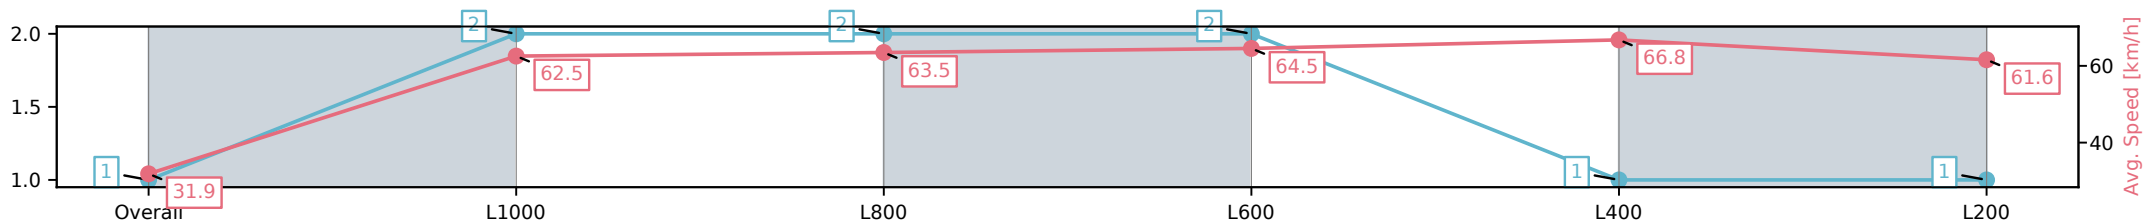

22 February 2025 - 12:27PM

Track Rating: Good 4, Weather: Fine, Rail Position: +9m 1200m-WP, +5m Remainder

Section	Overall	L1000	L800	L600	L400	L200
Section Times	1:02.27[1] (0:05.65)	0:56.62[2] (0:11.52)	0:45.10[2] (0:11.39)	0:33.71[2] (0:11.23)	0:22.48[1] (0:10.81)	0:11.67[1] (0:11.67)
Average Speed [km/h]	31.9	62.5	63.5	64.5	66.8	61.6
Top Speed [km/h]	55.5	65.2	64.7	67.2	67.9	65.4
Avg. Dist. to Rail [m]	2.6	1.0	1.0	1.2	1.8	0.6
Avg. Stride Freq. [Hz]	2.4	2.4	2.4	2.4	2.5	2.4
Avg. Stride Length [m]	4.2	7.2	7.5	7.5	7.5	7.3