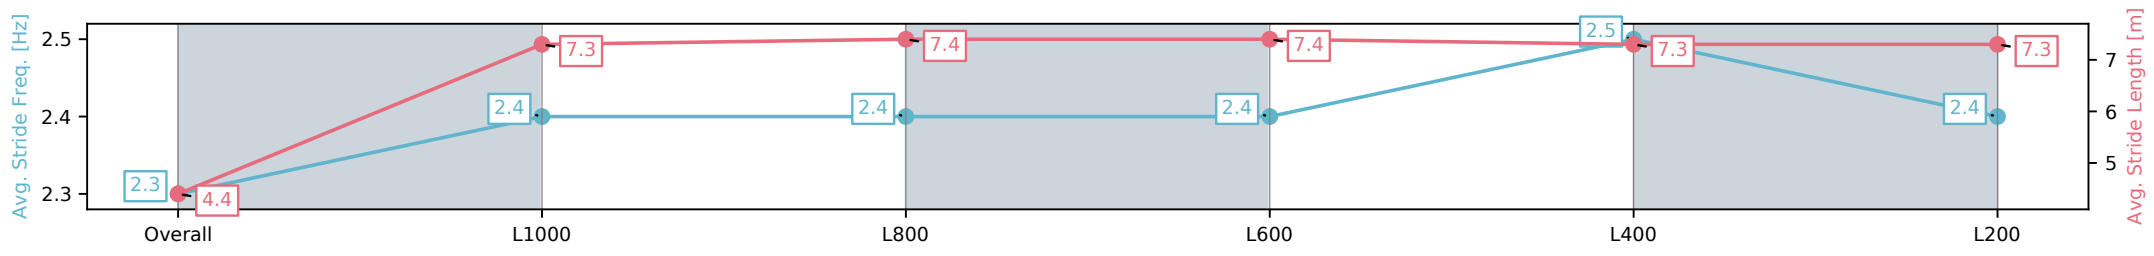

Morphettville SA - Professional

Race 1: Sportsbet Adelaide Cup Day March 10 Handicap - 1050m

22 February 2025 - 12:27PM

Track Rating: Good 4, Weather: Fine, Rail Position: +9m 1200m-WP, +5m Remainder

Section	Overall	L1000	L800	L600	L400	L200
Section Times	1:02.30[2] (0:05.59)	0:56.71[1] (0:11.40)	0:45.31[1] (0:11.48)	0:33.83[1] (0:11.33)	0:22.50[2] (0:10.91)	0:11.59[3] (0:11.59)
Average Speed [km/h]	32.3	63.1	62.8	63.5	65.9	62.1
Top Speed [km/h]	56.7	65.2	63.9	65.6	67.5	65.5
Avg. Dist. to Rail [m]	1.7	0.2	0.2	0.2	0.4	0.3
Avg. Stride Freq. [Hz]	2.3	2.4	2.4	2.4	2.5	2.4
Avg. Stride Length [m]	4.4	7.3	7.4	7.4	7.3	7.3