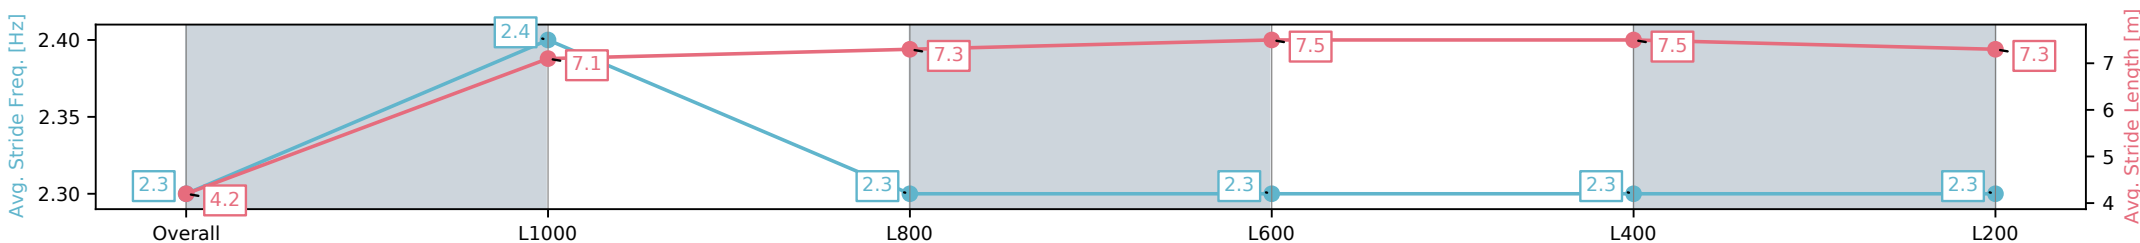

Morphettville SA - Professional

Race 1: Sportsbet Adelaide Cup Day March 10 Handicap - 1050m

22 February 2025 - 12:27PM

Track Rating: Good 4, Weather: Fine, Rail Position: +9m 1200m-WP, +5m Remainder

Section	Overall	L1000	L800	L600	L400	L200
Section Times	1:04.02[4] (0:05.85)	0:58.17[4] (0:11.56)	0:46.60[4] (0:11.39)	0:35.21[3] (0:11.44)	0:23.77[4] (0:11.68)	0:12.09[4] (0:12.09)
Average Speed [km/h]	30.9	62.3	63.5	63.6	61.9	59.6
Top Speed [km/h]	54.1	63.8	64.1	65.1	62.2	61.3
Avg. Dist. to Rail [m]	3.2	1.6	1.4	2.4	1.6	1.9
Avg. Stride Freq. [Hz]	2.3	2.4	2.3	2.3	2.3	2.3
Avg. Stride Length [m]	4.2	7.1	7.3	7.5	7.5	7.3

- [ ] Ranking at each section and finish
- :-:- No data available at this section
- NA No data available