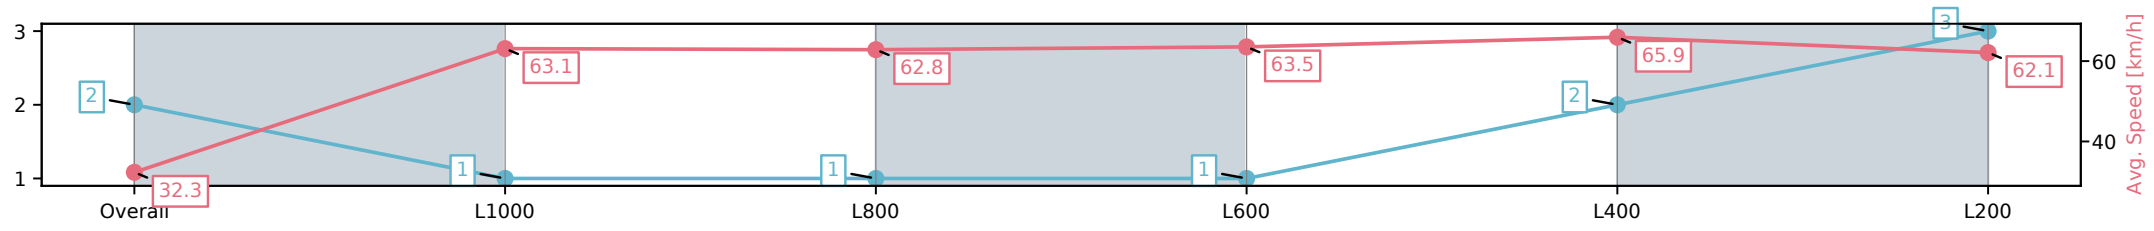

Morphettville SA - Professional

Race 1: Sportsbet Adelaide Cup Day March 10 Handicap - 1050m

22 February 2025 - 12:27PM

Track Rating: Good 4, Weather: Fine, Rail Position: +9m 1200m-WP, +5m Remainder

Section	Overall	L1000	L800	L600	L400	L200
Section Times	1:02.30[2] (0:05.59)	0:56.71[1] (0:11.40)	0:45.31[1] (0:11.48)	0:33.83[1] (0:11.33)	0:22.50[2] (0:10.91)	0:11.59[3] (0:11.59)
Average Speed [km/h]	32.3	63.1	62.8	63.5	65.9	62.1
Top Speed [km/h]	56.7	65.2	63.9	65.6	67.5	65.5
Avg. Dist. to Rail [m]	1.7	0.2	0.2	0.2	0.4	0.3
Avg. Stride Freq. [Hz]	2.3	2.4	2.4	2.4	2.5	2.4
Avg. Stride Length [m]	4.4	7.3	7.4	7.4	7.3	7.3