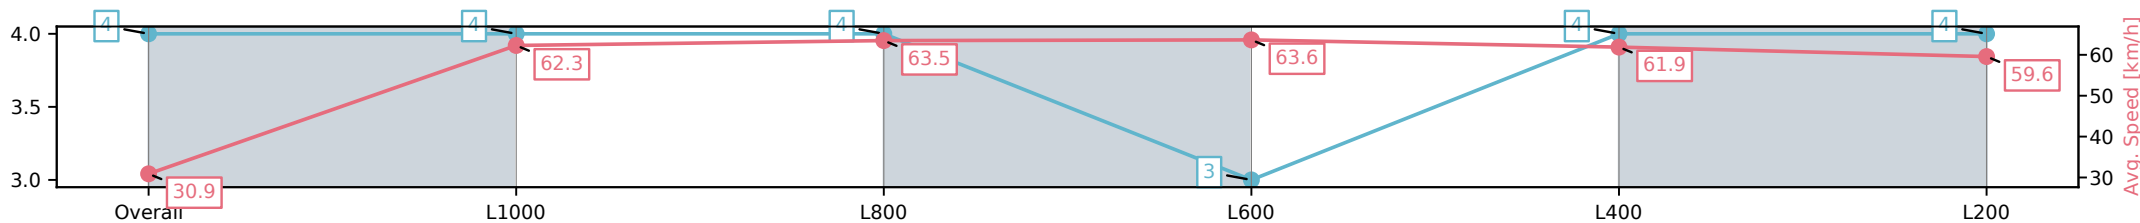

Morphettville SA - Professional

Race 1: Sportsbet Adelaide Cup Day March 10 Handicap - 1050m

22 February 2025 - 12:27PM

Track Rating: Good 4, Weather: Fine, Rail Position: +9m 1200m-WP, +5m Remainder

Section	Overall	L1000	L800	L600	L400	L200
Section Times	1:04.02[4] (0:05.85)	0:58.17[4] (0:11.56)	0:46.60[4] (0:11.39)	0:35.21[3] (0:11.44)	0:23.77[4] (0:11.68)	0:12.09[4] (0:12.09)
Average Speed [km/h]	30.9	62.3	63.5	63.6	61.9	59.6
Top Speed [km/h]	54.1	63.8	64.1	65.1	62.2	61.3
Avg. Dist. to Rail [m]	3.2	1.6	1.4	2.4	1.6	1.9
Avg. Stride Freq. [Hz]	2.3	2.4	2.3	2.3	2.3	2.3
Avg. Stride Length [m]	4.2	7.1	7.3	7.5	7.5	7.3