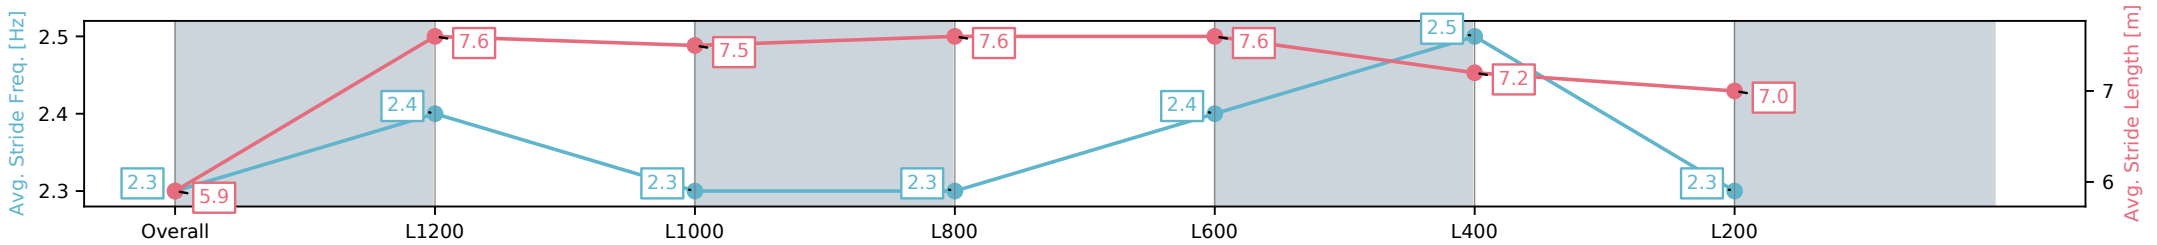

Morphettville Parks SA - Professional

Race 9: Grand Syndicates Handicap - 1400m

15 February 2025 - 5:18PM

Track Rating: Good 4, Weather: Overcast, Rail Position: +3m
1000m-W/Post, True Remainder

Section	Overall	L1200	L1000	L800	L600	L400	L200
Section Times	1:23.57[8] (0:14.51)	1:09.06[9] (0:11.15)	0:57.91[8] (0:11.51)	0:46.40[6] (0:11.30)	0:35.10[8] (0:11.26)	0:23.84[8] (0:11.41)	0:12.43[6] (0:12.43)
Average Speed [km/h]	49.6	64.6	62.6	63.8	65.1	63.8	58.0
Top Speed [km/h]	65.8	65.8	63.9	65.3	66.7	65.2	62.1
Avg. Dist. to Rail [m]	4.5	1.6	0.5	0.9	3.2	6.2	8.7
Avg. Stride Freq. [Hz]	2.3	2.4	2.3	2.3	2.4	2.5	2.3
Avg. Stride Length [m]	5.9	7.6	7.5	7.6	7.6	7.2	7.0