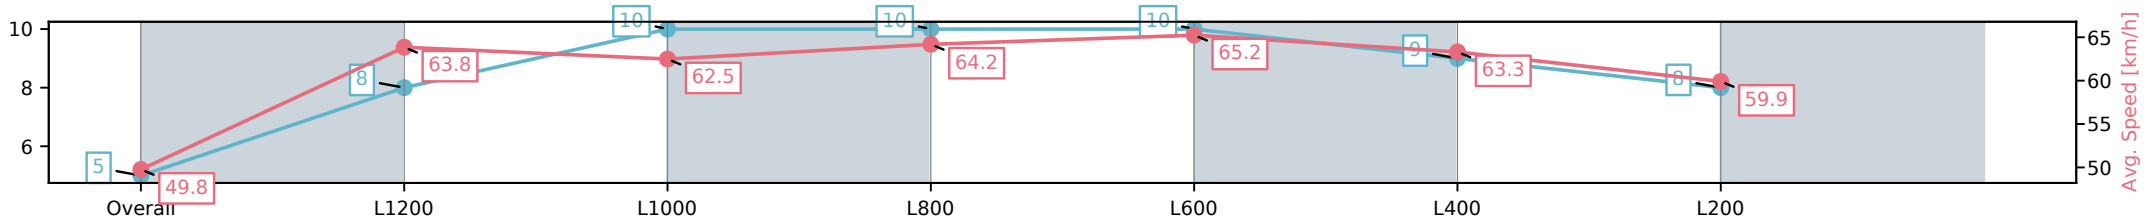

Morphettville Parks SA - Professional

Race 9: Grand Syndicates Handicap - 1400m

15 February 2025 - 5:18PM

Track Rating: Good 4, Weather: Overcast, Rail Position: +3m
1000m-W/Post, True Remainder

Section	Overall	L1200	L1000	L800	L600	L400	L200
Section Times	1:23.32[5] (0:14.50)	1:08.82[8] (0:11.26)	0:57.56[10] (0:11.62)	0:45.94[10] (0:11.25)	0:34.69[10] (0:11.19)	0:23.50[9] (0:11.46)	0:12.04[8] (0:12.04)
Average Speed [km/h]	49.8	63.8	62.5	64.2	65.2	63.3	59.9
Top Speed [km/h]	62.6	65.2	63.5	64.9	65.8	65.7	62.1
Avg. Dist. to Rail [m]	7.7	1.9	1.5	1.4	2.7	4.1	3.8
Avg. Stride Freq. [Hz]	2.3	2.5	2.4	2.4	2.5	2.5	2.4
Avg. Stride Length [m]	5.7	7.0	7.3	7.4	7.3	7.1	6.9