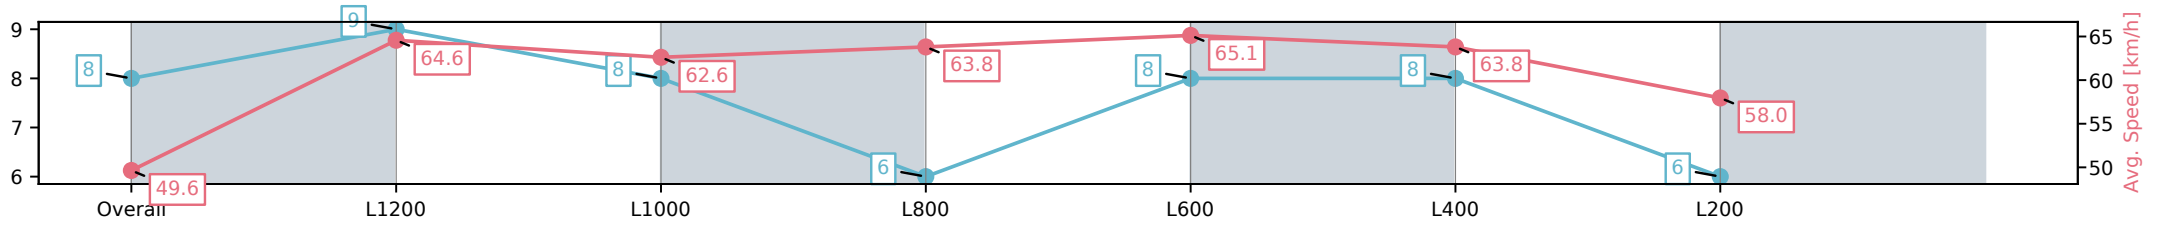

Morphettville Parks SA - Professional

Race 9: Grand Syndicates Handicap - 1400m

15 February 2025 - 5:18PM

Track Rating: Good 4, Weather: Overcast, Rail Position: +3m
1000m-W/Post, True Remainder

Section	Overall	L1200	L1000	L800	L600	L400	L200
Section Times	1:23.57[8] (0:14.51)	1:09.06[9] (0:11.15)	0:57.91[8] (0:11.51)	0:46.40[6] (0:11.30)	0:35.10[8] (0:11.26)	0:23.84[8] (0:11.41)	0:12.43[6] (0:12.43)
Average Speed [km/h]	49.6	64.6	62.6	63.8	65.1	63.8	58.0
Top Speed [km/h]	65.8	65.8	63.9	65.3	66.7	65.2	62.1
Avg. Dist. to Rail [m]	4.5	1.6	0.5	0.9	3.2	6.2	8.7
Avg. Stride Freq. [Hz]	2.3	2.4	2.3	2.3	2.4	2.5	2.3
Avg. Stride Length [m]	5.9	7.6	7.5	7.6	7.6	7.2	7.0