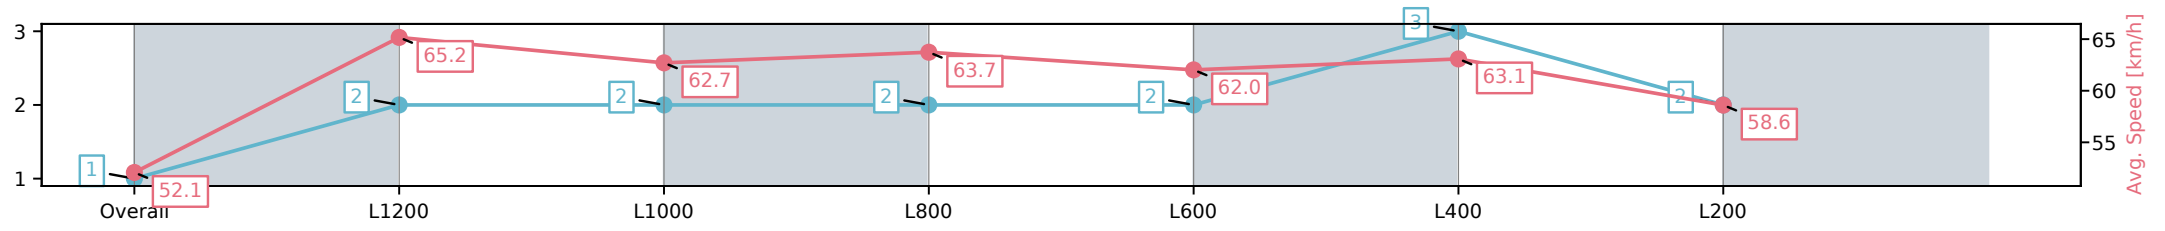

Race 9: Grand Syndicates Handicap - 1400m

15 February 2025 - 5:18PM

Track Rating: Good 4, Weather: Overcast, Rail Position: +3m
1000m-W/Post, True Remainder

Section	Overall	L1200	L1000	L800	L600	L400	L200
Section Times	1:23.12[1] (0:13.83)	1:09.29[2] (0:11.04)	0:58.25[2] (0:11.51)	0:46.74[2] (0:11.28)	0:35.45[2] (0:11.68)	0:23.77[3] (0:11.48)	0:12.29[2] (0:12.28)
Average Speed [km/h]	52.1	65.2	62.7	63.7	62.0	63.1	58.6
Top Speed [km/h]	66.6	66.3	63.8	64.6	64.1	64.3	62.1
Avg. Dist. to Rail [m]	2.8	1.0	0.5	0.3	1.3	3.1	4.1
Avg. Stride Freq. [Hz]	2.3	2.4	2.3	2.3	2.3	2.4	2.3
Avg. Stride Length [m]	6.2	7.6	7.5	7.6	7.3	7.3	7.1