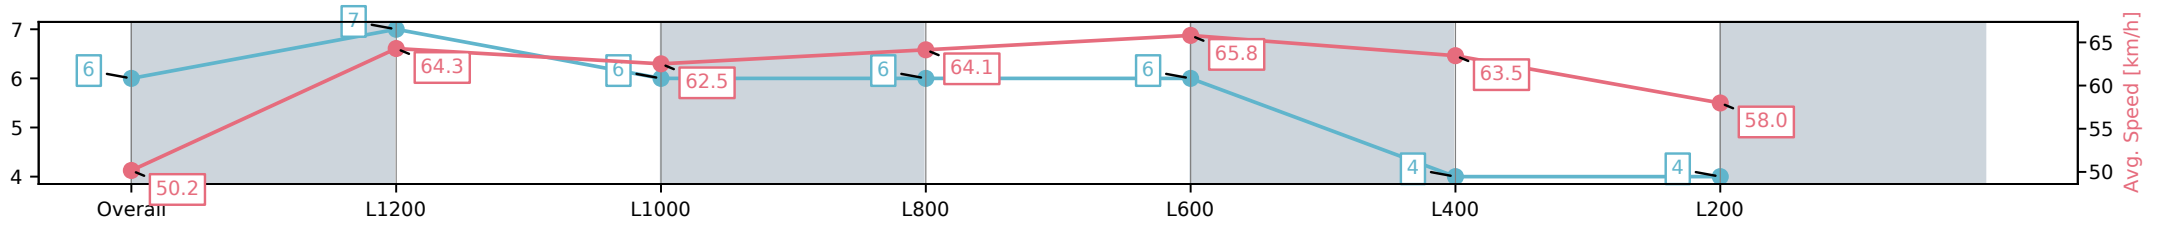

Morphettville Parks SA - Professional

Race 9: Grand Syndicates Handicap - 1400m

15 February 2025 - 5:18PM

Track Rating: Good 4, Weather: Overcast, Rail Position: +3m
1000m-W/Post, True Remainder

Section	Overall	L1200	L1000	L800	L600	L400	L200
Section Times	1:23.39[6] (0:14.35)	1:09.04[7] (0:11.22)	0:57.82[6] (0:11.60)	0:46.22[6] (0:11.25)	0:34.97[6] (0:11.09)	0:23.88[4] (0:11.47)	0:12.41[4] (0:12.41)
Average Speed [km/h]	50.2	64.3	62.5	64.1	65.8	63.5	58.0
Top Speed [km/h]	65.8	65.9	63.8	66.6	67.1	64.5	62.0
Avg. Dist. to Rail [m]	6.0	2.9	1.6	1.5	2.4	4.8	7.3
Avg. Stride Freq. [Hz]	2.4	2.5	2.4	2.4	2.4	2.4	2.3
Avg. Stride Length [m]	5.7	7.3	7.4	7.5	7.5	7.3	6.9