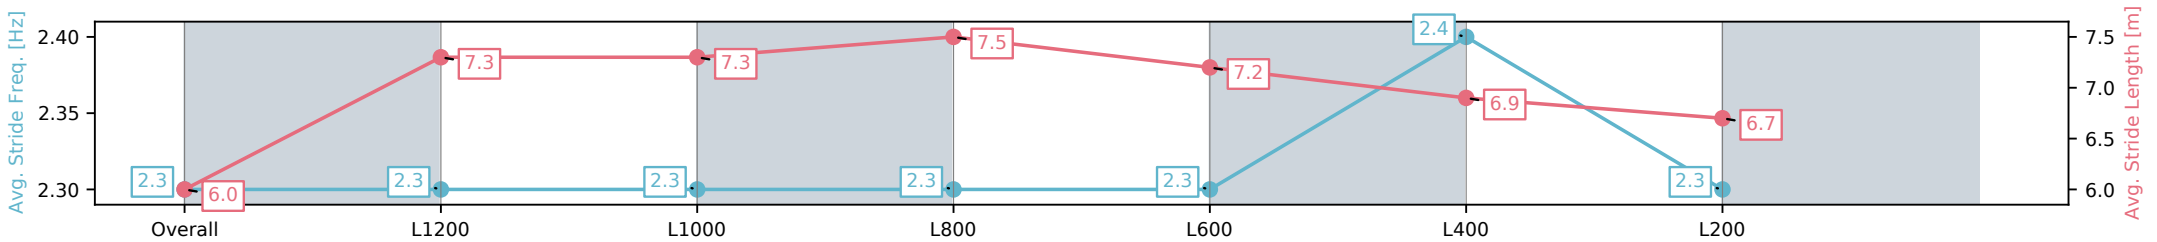

Morphettville Parks SA - Professional

Race 9: Grand Syndicates Handicap - 1400m

15 February 2025 - 5:18PM

Track Rating: Good 4, Weather: Overcast, Rail Position: +3m
1000m-W/Post, True Remainder

Section	Overall	L1200	L1000	L800	L600	L400	L200
Section Times	1:23.53[7] (0:14.06)	1:09.47[3] (0:11.12)	0:58.35[3] (0:11.42)	0:46.93[3] (0:11.12)	0:35.81[3] (0:11.54)	0:24.27[2] (0:11.64)	0:12.63[3] (0:12.63)
Average Speed [km/h]	51.1	64.8	63.2	64.7	62.7	62.2	57.1
Top Speed [km/h]	65.8	65.8	63.9	65.9	64.0	62.9	60.6
Avg. Dist. to Rail [m]	5.2	2.0	0.4	0.4	1.0	3.8	6.5
Avg. Stride Freq. [Hz]	2.3	2.3	2.3	2.3	2.3	2.4	2.3
Avg. Stride Length [m]	6.0	7.3	7.3	7.5	7.2	6.9	6.7