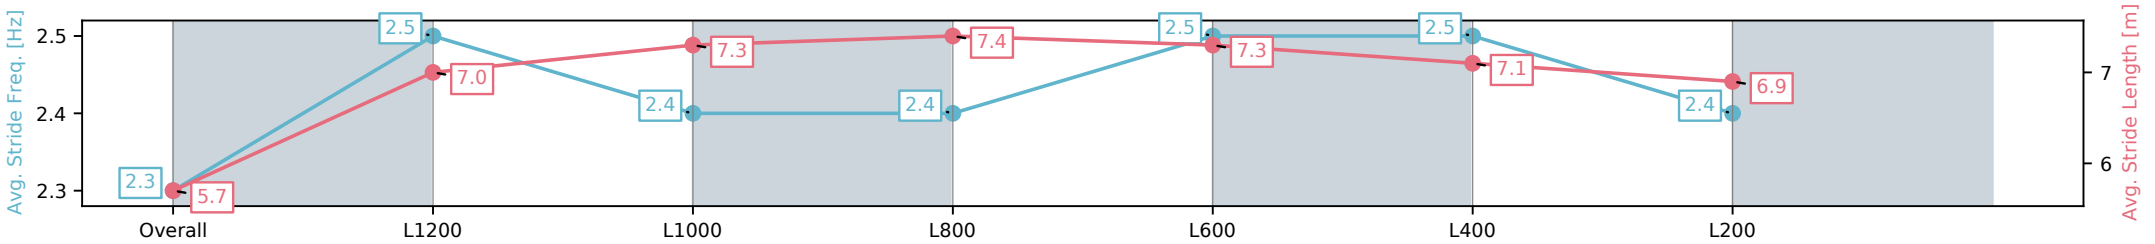

Morphettville Parks SA - Professional

Race 9: Grand Syndicates Handicap - 1400m

15 February 2025 - 5:18PM

Track Rating: Good 4, Weather: Overcast, Rail Position: +3m
1000m-W/Post, True Remainder

Section	Overall	L1200	L1000	L800	L600	L400	L200
Section Times	1:23.32[5] (0:14.50)	1:08.82[8] (0:11.26)	0:57.56[10] (0:11.62)	0:45.94[10] (0:11.25)	0:34.69[10] (0:11.19)	0:23.50[9] (0:11.46)	0:12.04[8] (0:12.04)
Average Speed [km/h]	49.8	63.8	62.5	64.2	65.2	63.3	59.9
Top Speed [km/h]	62.6	65.2	63.5	64.9	65.8	65.7	62.1
Avg. Dist. to Rail [m]	7.7	1.9	1.5	1.4	2.7	4.1	3.8
Avg. Stride Freq. [Hz]	2.3	2.5	2.4	2.4	2.5	2.5	2.4
Avg. Stride Length [m]	5.7	7.0	7.3	7.4	7.3	7.1	6.9