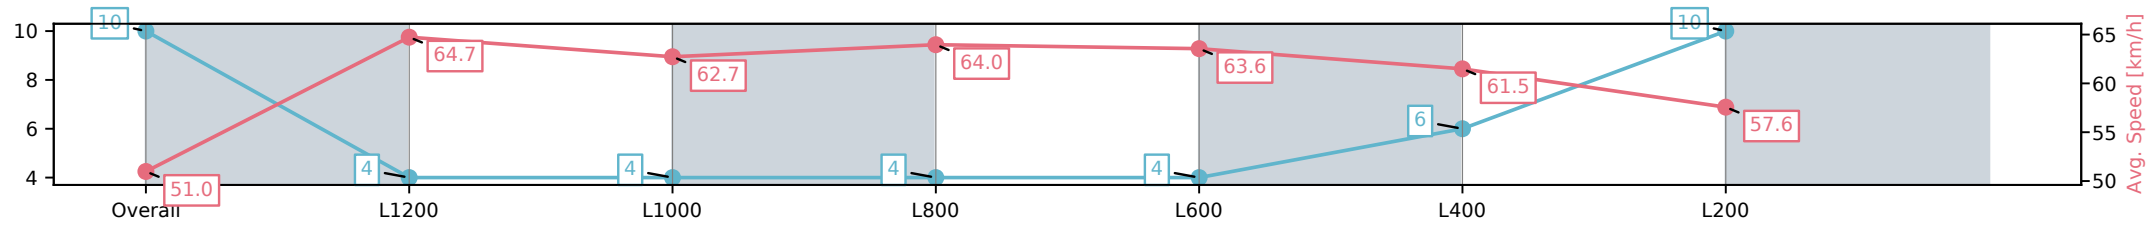

Morphettville Parks SA - Professional

Race 9: Grand Syndicates Handicap - 1400m

15 February 2025 - 5:18PM

Track Rating: Good 4, Weather: Overcast, Rail Position: +3m
1000m-W/Post, True Remainder

Section	Overall	L1200	L1000	L800	L600	L400	L200
Section Times	1:23.92[10] (0:14.11)	1:09.81[4] (0:11.12)	0:58.69[4] (0:11.56)	0:47.12[4] (0:11.32)	0:35.80[4] (0:11.50)	0:24.30[6] (0:11.80)	0:12.50[10] (0:12.50)
Average Speed [km/h]	51.0	64.7	62.7	64.0	63.6	61.5	57.6
Top Speed [km/h]	67.0	65.5	63.8	64.6	64.6	62.3	60.2
Avg. Dist. to Rail [m]	3.1	1.5	1.9	2.1	2.7	4.4	7.1
Avg. Stride Freq. [Hz]	2.4	2.5	2.4	2.4	2.4	2.5	2.4
Avg. Stride Length [m]	5.8	7.2	7.1	7.3	7.0	7.0	6.8