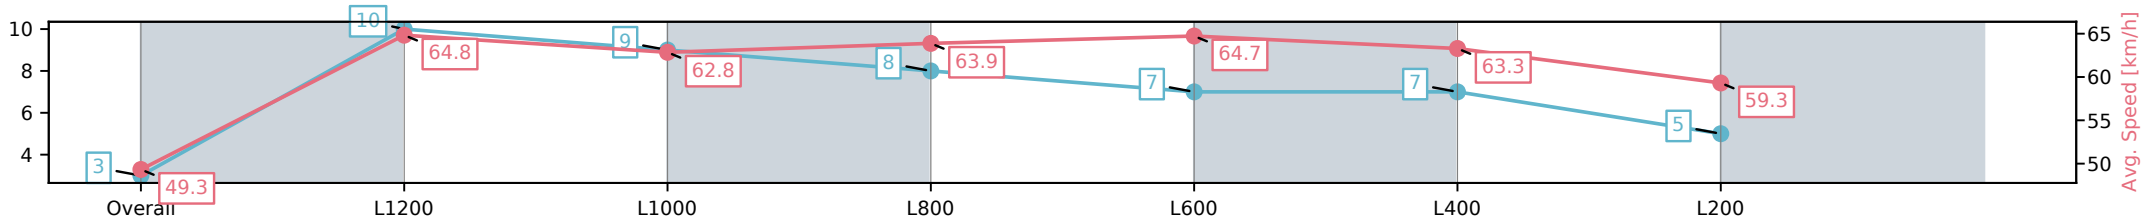

Morphettville Parks SA - Professional

Race 9: Grand Syndicates Handicap - 1400m

15 February 2025 - 5:18PM

Track Rating: Good 4, Weather: Overcast, Rail Position: +3m
1000m-W/Post, True Remainder

Section	Overall	L1200	L1000	L800	L600	L400	L200
Section Times	1:23.26[3] (0:14.61)	1:08.65[10] (0:11.09)	0:57.56[9] (0:11.47)	0:46.09[8] (0:11.28)	0:34.80[7] (0:11.21)	0:23.59[7] (0:11.46)	0:12.13[5] (0:12.13)
Average Speed [km/h]	49.3	64.8	62.8	63.9	64.7	63.3	59.3
Top Speed [km/h]	64.5	65.9	65.1	64.8	66.1	64.0	62.0
Avg. Dist. to Rail [m]	3.8	1.3	0.9	0.9	1.7	3.0	4.8
Avg. Stride Freq. [Hz]	2.3	2.5	2.4	2.4	2.5	2.5	2.4
Avg. Stride Length [m]	5.8	7.3	7.1	7.2	7.3	7.1	6.9