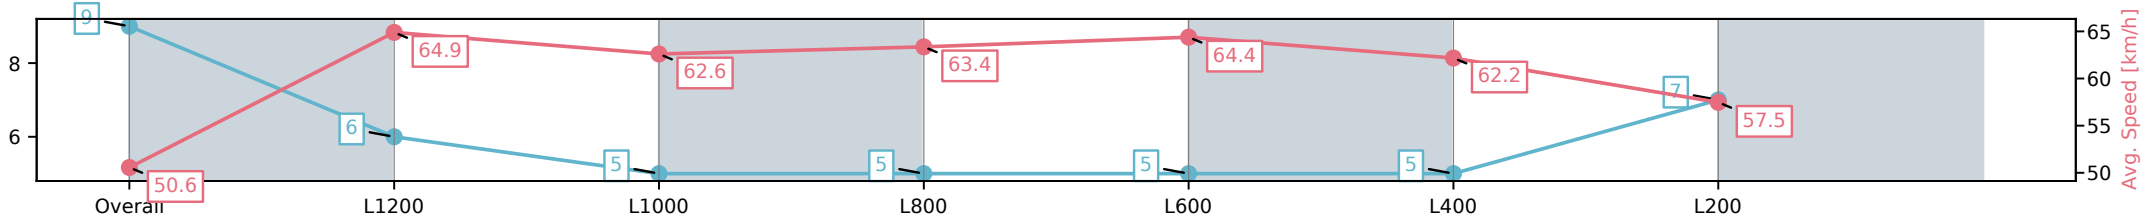

Morphettville Parks SA - Professional

Race 9: Grand Syndicates Handicap - 1400m

15 February 2025 - 5:18PM

Track Rating: Good 4, Weather: Overcast, Rail Position: +3m
1000m-W/Post, True Remainder

Section	Overall	L1200	L1000	L800	L600	L400	L200
Section Times	1:23.72[9] (0:14.25)	1:09.47[6] (0:11.09)	0:58.38[5] (0:11.53)	0:46.85[5] (0:11.38)	0:35.47[5] (0:11.28)	0:24.19[5] (0:11.66)	0:12.53[7] (0:12.53)
Average Speed [km/h]	50.6	64.9	62.6	63.4	64.4	62.2	57.5
Top Speed [km/h]	65.3	65.9	63.9	64.9	65.5	63.6	60.6
Avg. Dist. to Rail [m]	2.3	1.0	0.9	0.9	1.8	3.6	5.1
Avg. Stride Freq. [Hz]	2.3	2.3	2.3	2.3	2.4	2.3	2.2
Avg. Stride Length [m]	5.9	7.4	7.3	7.4	7.4	7.2	7.1