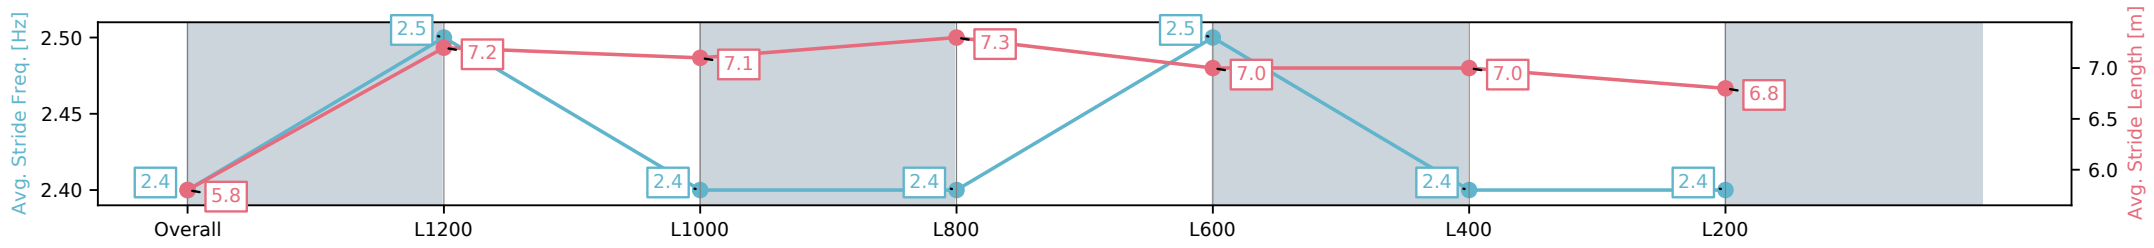

Morphettville Parks SA - Professional

Race 9: Grand Syndicates Handicap - 1400m

15 February 2025 - 5:18PM

Track Rating: Good 4, Weather: Overcast, Rail Position: +3m
1000m-W/Post, True Remainder

Section	Overall	L1200	L1000	L800	L600	L400	L200
Section Times	1:23.92[10] (0:14.11)	1:09.81[4] (0:11.12)	0:58.69[4] (0:11.56)	0:47.12[4] (0:11.32)	0:35.80[4] (0:11.50)	0:24.30[6] (0:11.80)	0:12.50[10] (0:12.50)
Average Speed [km/h]	51.0	64.7	62.7	64.0	63.6	61.5	57.6
Top Speed [km/h]	67.0	65.5	63.8	64.6	64.6	62.3	60.2
Avg. Dist. to Rail [m]	3.1	1.5	1.9	2.1	2.7	4.4	7.1
Avg. Stride Freq. [Hz]	2.4	2.5	2.4	2.4	2.4	2.5	2.4
Avg. Stride Length [m]	5.8	7.2	7.1	7.3	7.0	7.0	6.8