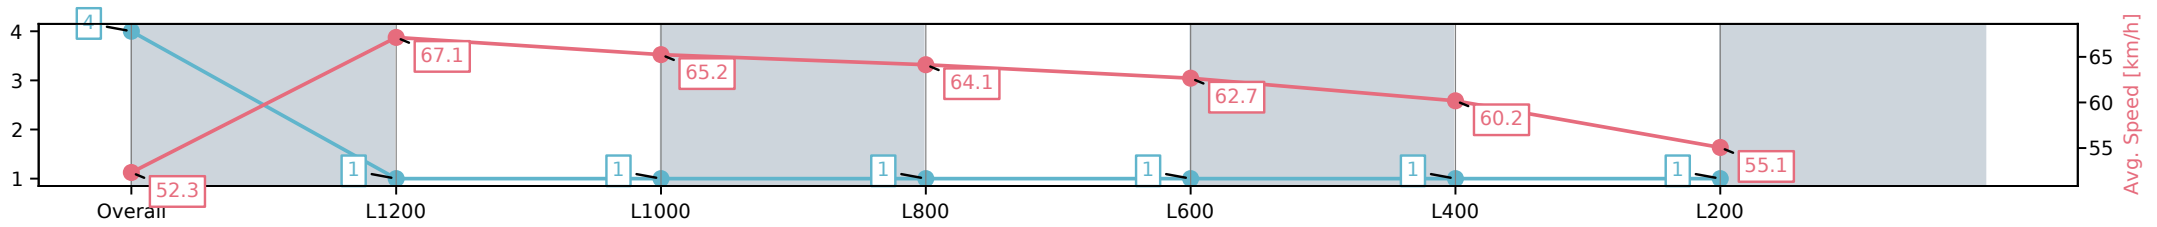

Morphettville Parks SA - Professional

Race 9: Grand Syndicates Handicap - 1400m

15 February 2025 - 5:18PM

Track Rating: Good 4, Weather: Overcast, Rail Position: +3m
1000m-W/Post, True Remainder

Section	Overall	L1200	L1000	L800	L600	L400	L200
Section Times	1:23.30[4] (0:13.78)	1:09.52[1] (0:10.73)	0:58.79[1] (0:10.97)	0:47.82[1] (0:11.21)	0:36.61[1] (0:11.53)	0:25.08[1] (0:12.00)	0:13.08[1] (0:13.08)
Average Speed [km/h]	52.3	67.1	65.2	64.1	62.7	60.2	55.1
Top Speed [km/h]	68.6	68.8	66.2	65.7	64.1	62.0	58.2
Avg. Dist. to Rail [m]	8.0	1.1	0.8	0.2	0.8	1.2	1.4
Avg. Stride Freq. [Hz]	2.3	2.4	2.4	2.3	2.3	2.3	2.3
Avg. Stride Length [m]	6.1	7.7	7.8	7.7	7.2	6.9	6.6