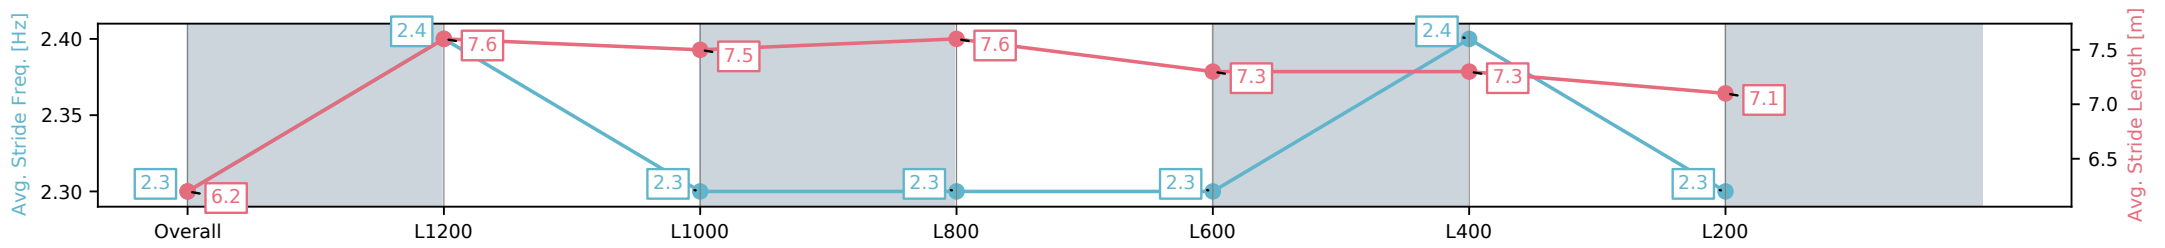

Race 9: Grand Syndicates Handicap - 1400m

15 February 2025 - 5:18PM

Track Rating: Good 4, Weather: Overcast, Rail Position: +3m
1000m-W/Post, True Remainder

Section	Overall	L1200	L1000	L800	L600	L400	L200
Section Times	1:23.12[1] (0:13.83)	1:09.29[2] (0:11.04)	0:58.25[2] (0:11.51)	0:46.74[2] (0:11.28)	0:35.45[2] (0:11.68)	0:23.77[3] (0:11.48)	0:12.29[2] (0:12.28)
Average Speed [km/h]	52.1	65.2	62.7	63.7	62.0	63.1	58.6
Top Speed [km/h]	66.6	66.3	63.8	64.6	64.1	64.3	62.1
Avg. Dist. to Rail [m]	2.8	1.0	0.5	0.3	1.3	3.1	4.1
Avg. Stride Freq. [Hz]	2.3	2.4	2.3	2.3	2.3	2.4	2.3
Avg. Stride Length [m]	6.2	7.6	7.5	7.6	7.3	7.3	7.1