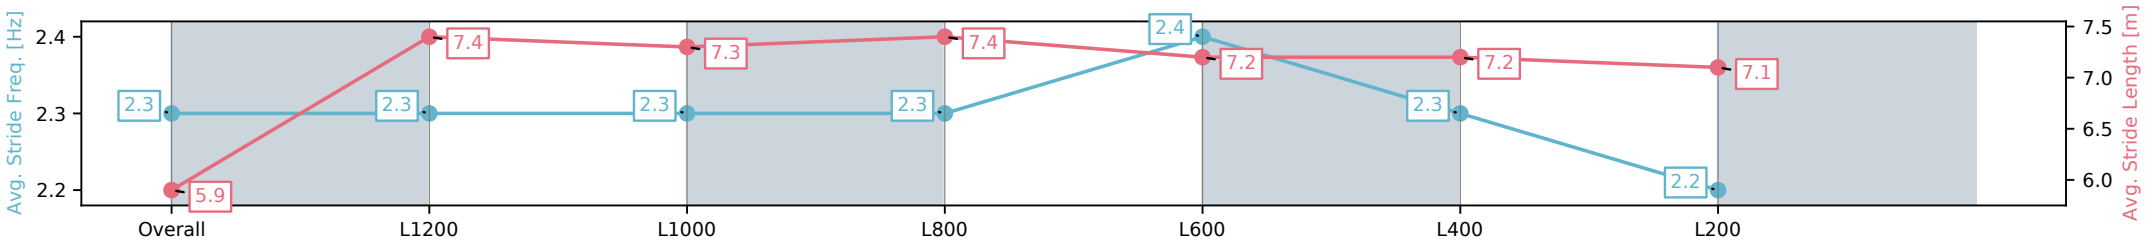

Morphettville Parks SA - Professional

Race 9: Grand Syndicates Handicap - 1400m

15 February 2025 - 5:18PM

Track Rating: Good 4, Weather: Overcast, Rail Position: +3m
1000m-W/Post, True Remainder

Section	Overall	L1200	L1000	L800	L600	L400	L200
Section Times	1:23.72[9] (0:14.25)	1:09.47[6] (0:11.09)	0:58.38[5] (0:11.53)	0:46.85[5] (0:11.38)	0:35.47[5] (0:11.28)	0:24.19[5] (0:11.66)	0:12.53[7] (0:12.53)
Average Speed [km/h]	50.6	64.9	62.6	63.4	64.4	62.2	57.5
Top Speed [km/h]	65.3	65.9	63.9	64.9	65.5	63.6	60.6
Avg. Dist. to Rail [m]	2.3	1.0	0.9	0.9	1.8	3.6	5.1
Avg. Stride Freq. [Hz]	2.3	2.3	2.3	2.3	2.4	2.3	2.2
Avg. Stride Length [m]	5.9	7.4	7.3	7.4	7.4	7.2	7.1