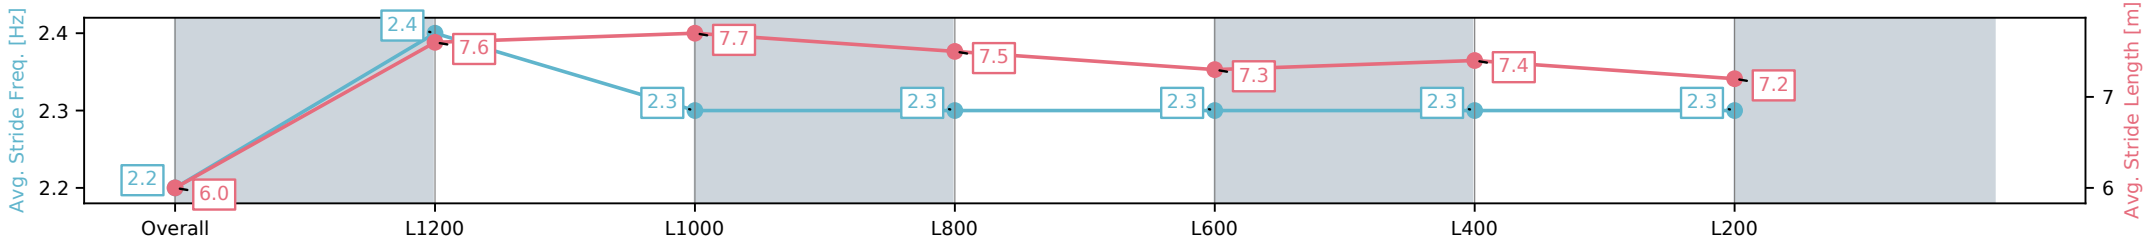

Morphettville Parks SA - Professional

Race 9: Grand Syndicates Handicap - 1400m

15 February 2025 - 5:18PM

Track Rating: Good 4, Weather: Overcast, Rail Position: +3m
1000m-W/Post, True Remainder

Section	Overall	L1200	L1000	L800	L600	L400	L200
Section Times	1:24.27[11] (0:14.86)	1:09.41[11] (0:11.13)	0:58.28[11] (0:11.56)	0:46.71[11] (0:11.35)	0:35.36[11] (0:11.43)	0:23.93[11] (0:11.70)	0:12.23[11] (0:12.23)
Average Speed [km/h]	48.5	64.7	62.0	63.5	63.3	61.7	58.9
Top Speed [km/h]	63.7	66.1	63.3	64.3	64.2	62.5	61.2
Avg. Dist. to Rail [m]	5.7	0.9	0.5	0.5	1.1	1.1	1.2
Avg. Stride Freq. [Hz]	2.2	2.4	2.3	2.3	2.3	2.3	2.3
Avg. Stride Length [m]	6.0	7.6	7.7	7.5	7.3	7.4	7.2