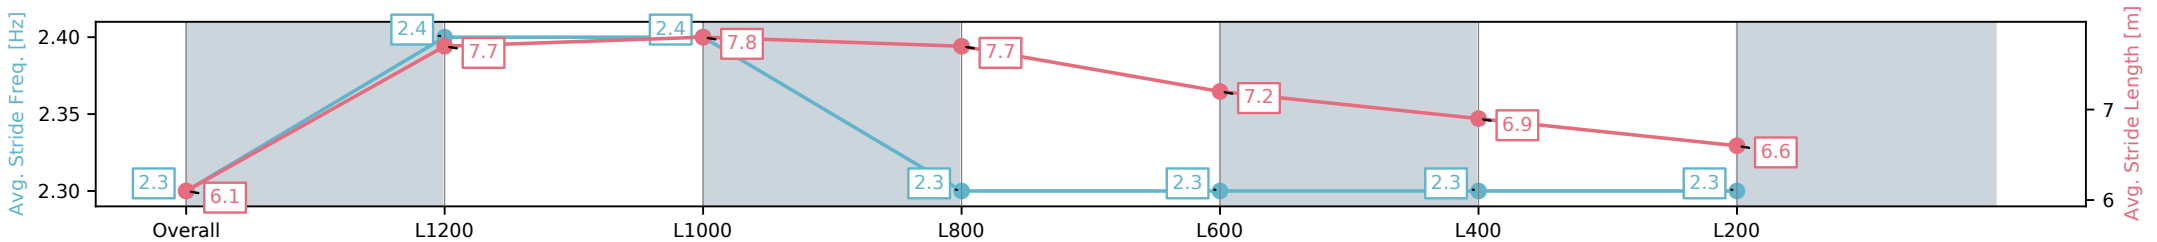

Morphettville Parks SA - Professional

Race 9: Grand Syndicates Handicap - 1400m

15 February 2025 - 5:18PM

Track Rating: Good 4, Weather: Overcast, Rail Position: +3m
1000m-W/Post, True Remainder

Section	Overall	L1200	L1000	L800	L600	L400	L200
Section Times	1:23.30[4] (0:13.78)	1:09.52[1] (0:10.73)	0:58.79[1] (0:10.97)	0:47.82[1] (0:11.21)	0:36.61[1] (0:11.53)	0:25.08[1] (0:12.00)	0:13.08[1] (0:13.08)
Average Speed [km/h]	52.3	67.1	65.2	64.1	62.7	60.2	55.1
Top Speed [km/h]	68.6	68.8	66.2	65.7	64.1	62.0	58.2
Avg. Dist. to Rail [m]	8.0	1.1	0.8	0.2	0.8	1.2	1.4
Avg. Stride Freq. [Hz]	2.3	2.4	2.4	2.3	2.3	2.3	2.3
Avg. Stride Length [m]	6.1	7.7	7.8	7.7	7.2	6.9	6.6

[] Ranking at each section and finish
 -:-:- No data available at this section
 NA No data available

Horse/Jockey Name	STRATUM PRIDE/Alana Livesey
Finish Rank	5
Fastest Section Time (Section)	0:11.19 (L600)
Top Speed [km/h] (Section)	65.8 (L800)
Race State	Finished