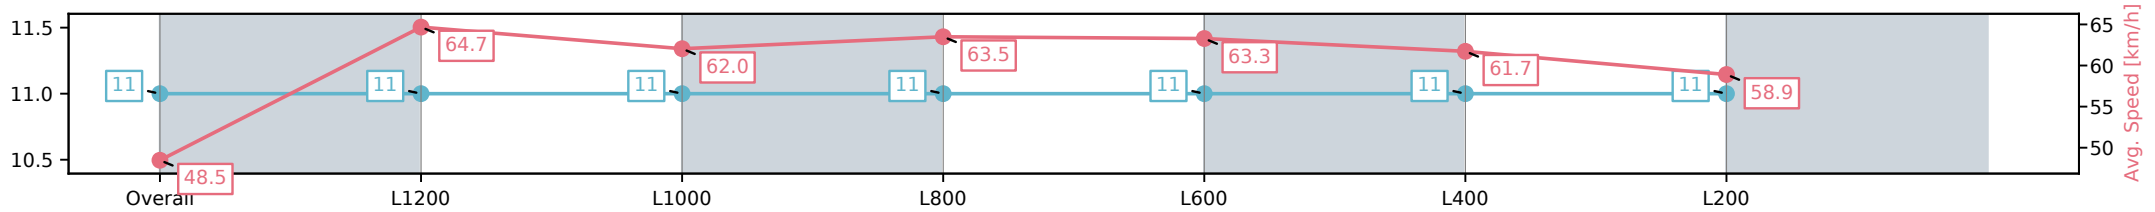

Morphettville Parks SA - Professional

Race 9: Grand Syndicates Handicap - 1400m

15 February 2025 - 5:18PM

Track Rating: Good 4, Weather: Overcast, Rail Position: +3m
1000m-W/Post, True Remainder

Section	Overall	L1200	L1000	L800	L600	L400	L200
Section Times	1:24.27[11] (0:14.86)	1:09.41[11] (0:11.13)	0:58.28[11] (0:11.56)	0:46.71[11] (0:11.35)	0:35.36[11] (0:11.43)	0:23.93[11] (0:11.70)	0:12.23[11] (0:12.23)
Average Speed [km/h]	48.5	64.7	62.0	63.5	63.3	61.7	58.9
Top Speed [km/h]	63.7	66.1	63.3	64.3	64.2	62.5	61.2
Avg. Dist. to Rail [m]	5.7	0.9	0.5	0.5	1.1	1.1	1.2
Avg. Stride Freq. [Hz]	2.2	2.4	2.3	2.3	2.3	2.3	2.3
Avg. Stride Length [m]	6.0	7.6	7.7	7.5	7.3	7.4	7.2