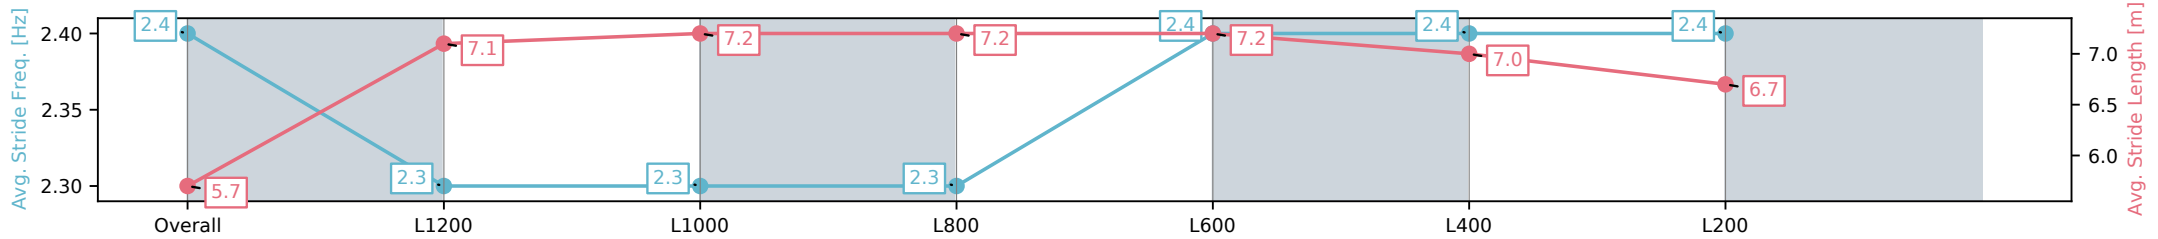

Morphettville Parks SA - Professional

Race 9: Grand Syndicates Handicap - 1400m

15 February 2025 - 5:18PM

Track Rating: Good 4, Weather: Overcast, Rail Position: +3m
1000m-W/Post, True Remainder

Section	Overall	L1200	L1000	L800	L600	L400	L200
Section Times	1:23.24[2] (0:14.21)	1:09.03[5] (0:11.41)	0:57.62[7] (0:11.63)	0:45.99[9] (0:11.32)	0:34.67[9] (0:11.28)	0:23.38[10] (0:11.45)	0:11.93[9] (0:11.93)
Average Speed [km/h]	50.7	63.2	62.4	63.9	65.0	63.7	60.4
Top Speed [km/h]	63.8	63.8	63.0	65.0	65.8	66.0	62.9
Avg. Dist. to Rail [m]	7.0	2.8	1.6	1.5	3.5	7.6	11.0
Avg. Stride Freq. [Hz]	2.4	2.3	2.3	2.3	2.4	2.4	2.4
Avg. Stride Length [m]	5.7	7.1	7.2	7.2	7.2	7.0	6.7