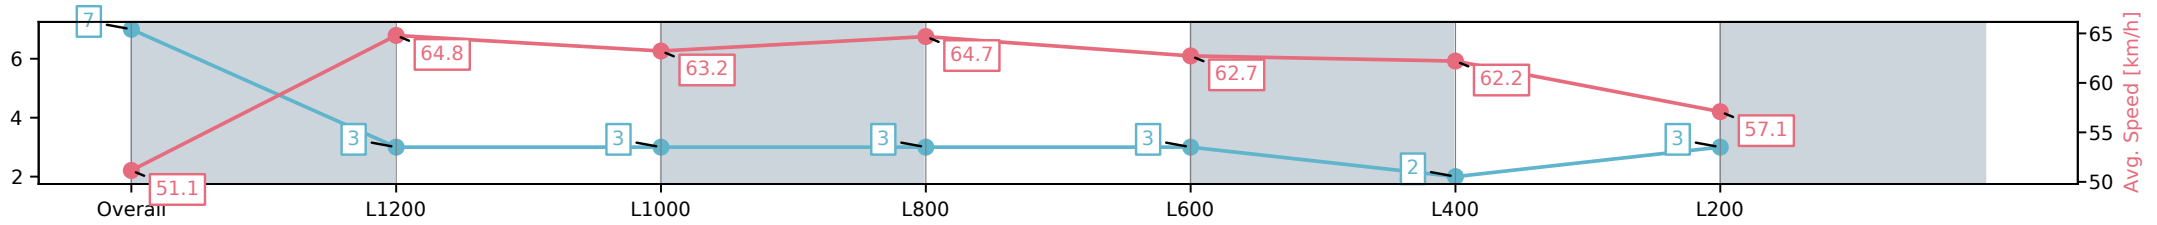

Morphettville Parks SA - Professional

Race 9: Grand Syndicates Handicap - 1400m

15 February 2025 - 5:18PM

Track Rating: Good 4, Weather: Overcast, Rail Position: +3m
1000m-W/Post, True Remainder

Section	Overall	L1200	L1000	L800	L600	L400	L200
Section Times	1:23.53[7] (0:14.06)	1:09.47[3] (0:11.12)	0:58.35[3] (0:11.42)	0:46.93[3] (0:11.12)	0:35.81[3] (0:11.54)	0:24.27[2] (0:11.64)	0:12.63[3] (0:12.63)
Average Speed [km/h]	51.1	64.8	63.2	64.7	62.7	62.2	57.1
Top Speed [km/h]	65.8	65.8	63.9	65.9	64.0	62.9	60.6
Avg. Dist. to Rail [m]	5.2	2.0	0.4	0.4	1.0	3.8	6.5
Avg. Stride Freq. [Hz]	2.3	2.3	2.3	2.3	2.3	2.4	2.3
Avg. Stride Length [m]	6.0	7.3	7.3	7.5	7.2	6.9	6.7