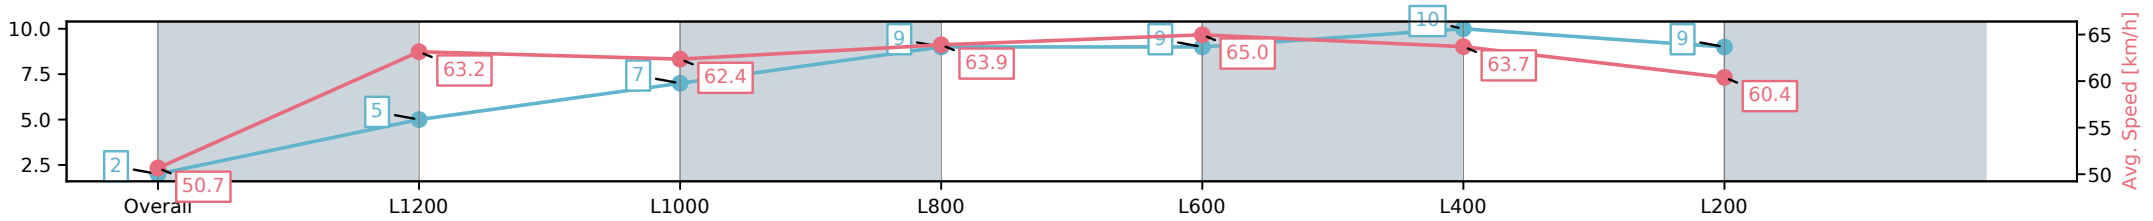

Morphettville Parks SA - Professional

Race 9: Grand Syndicates Handicap - 1400m

15 February 2025 - 5:18PM

Track Rating: Good 4, Weather: Overcast, Rail Position: +3m
1000m-W/Post, True Remainder

Section	Overall	L1200	L1000	L800	L600	L400	L200
Section Times	1:23.24[2] (0:14.21)	1:09.03[5] (0:11.41)	0:57.62[7] (0:11.63)	0:45.99[9] (0:11.32)	0:34.67[9] (0:11.28)	0:23.38[10] (0:11.45)	0:11.93[9] (0:11.93)
Average Speed [km/h]	50.7	63.2	62.4	63.9	65.0	63.7	60.4
Top Speed [km/h]	63.8	63.8	63.0	65.0	65.8	66.0	62.9
Avg. Dist. to Rail [m]	7.0	2.8	1.6	1.5	3.5	7.6	11.0
Avg. Stride Freq. [Hz]	2.4	2.3	2.3	2.3	2.4	2.4	2.4
Avg. Stride Length [m]	5.7	7.1	7.2	7.2	7.2	7.0	6.7