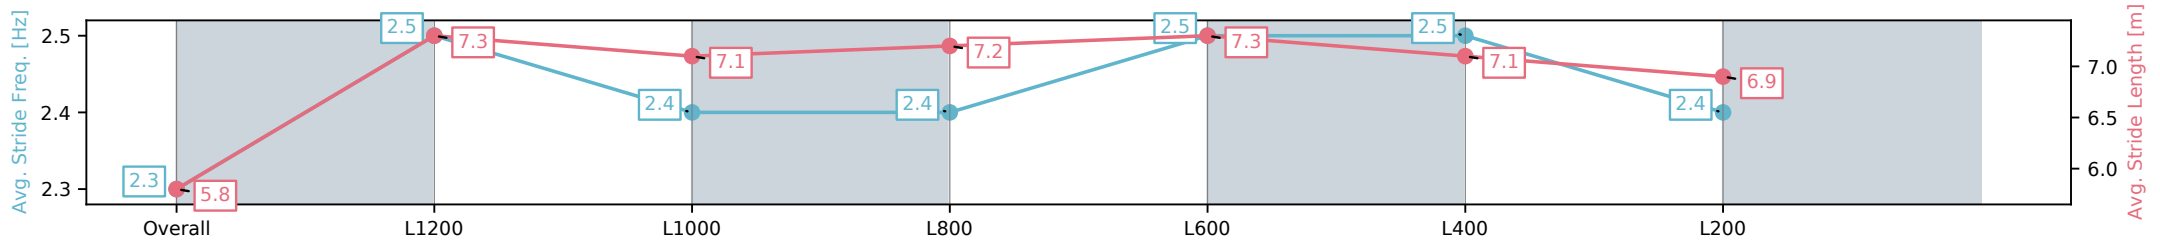

Morphettville Parks SA - Professional

Race 9: Grand Syndicates Handicap - 1400m

15 February 2025 - 5:18PM

Track Rating: Good 4, Weather: Overcast, Rail Position: +3m
1000m-W/Post, True Remainder

Section	Overall	L1200	L1000	L800	L600	L400	L200
Section Times	1:23.26[3] (0:14.61)	1:08.65[10] (0:11.09)	0:57.56[9] (0:11.47)	0:46.09[8] (0:11.28)	0:34.80[7] (0:11.21)	0:23.59[7] (0:11.46)	0:12.13[5] (0:12.13)
Average Speed [km/h]	49.3	64.8	62.8	63.9	64.7	63.3	59.3
Top Speed [km/h]	64.5	65.9	65.1	64.8	66.1	64.0	62.0
Avg. Dist. to Rail [m]	3.8	1.3	0.9	0.9	1.7	3.0	4.8
Avg. Stride Freq. [Hz]	2.3	2.5	2.4	2.4	2.5	2.5	2.4
Avg. Stride Length [m]	5.8	7.3	7.1	7.2	7.3	7.1	6.9