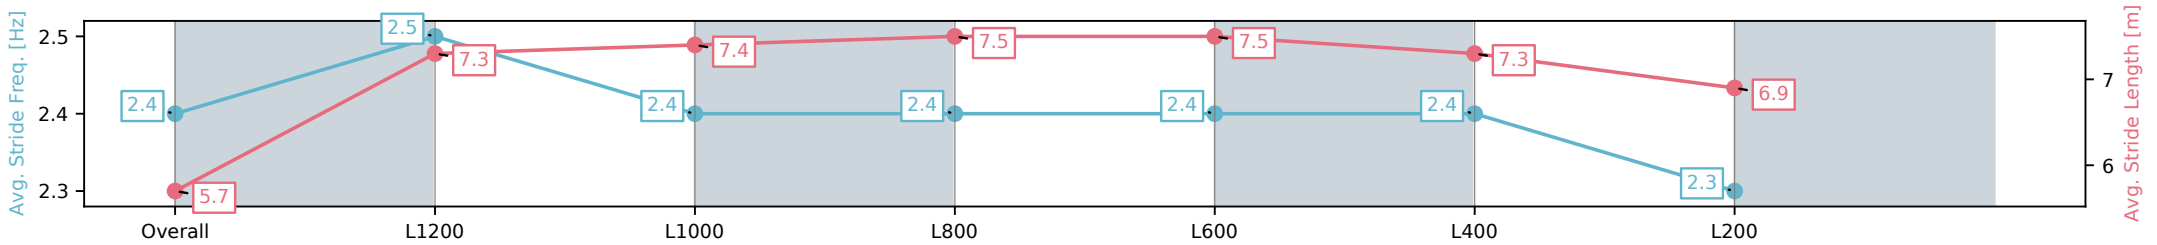

Morphettville Parks SA - Professional

Race 9: Grand Syndicates Handicap - 1400m

15 February 2025 - 5:18PM

Track Rating: Good 4, Weather: Overcast, Rail Position: +3m
1000m-W/Post, True Remainder

Section	Overall	L1200	L1000	L800	L600	L400	L200
Section Times	1:23.39[6] (0:14.35)	1:09.04[7] (0:11.22)	0:57.82[6] (0:11.60)	0:46.22[6] (0:11.25)	0:34.97[6] (0:11.09)	0:23.88[4] (0:11.47)	0:12.41[4] (0:12.41)
Average Speed [km/h]	50.2	64.3	62.5	64.1	65.8	63.5	58.0
Top Speed [km/h]	65.8	65.9	63.8	66.6	67.1	64.5	62.0
Avg. Dist. to Rail [m]	6.0	2.9	1.6	1.5	2.4	4.8	7.3
Avg. Stride Freq. [Hz]	2.4	2.5	2.4	2.4	2.4	2.4	2.3
Avg. Stride Length [m]	5.7	7.3	7.4	7.5	7.5	7.3	6.9