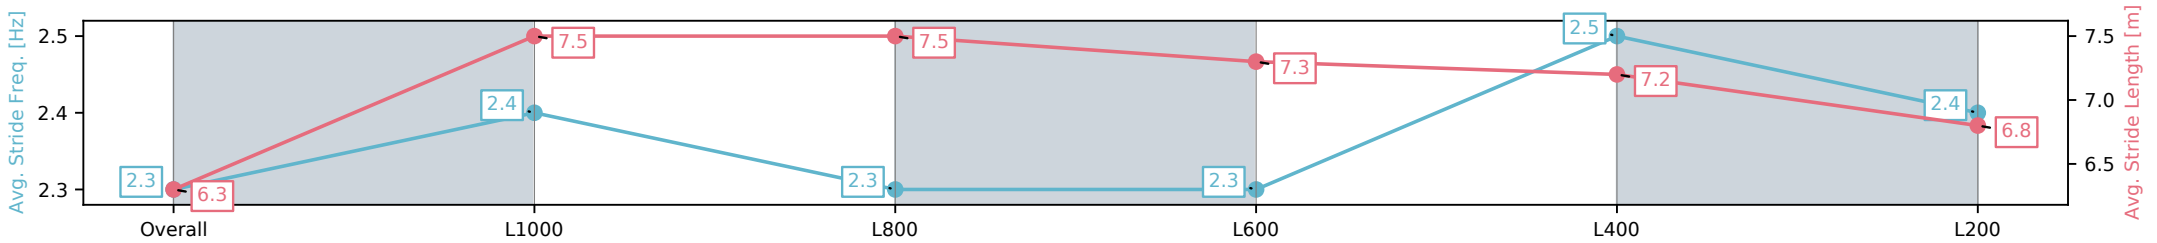

Morphettville Parks SA - Professional

Race 5: Thomas Farms Handicap - 1250m

15 February 2025 - 2:47PM

Track Rating: Good 4, Weather: Overcast, Rail Position: +3m  
1000m-W/Post, True Remainder

Section	Overall	L1000	L800	L600	L400	L200
Section Times	1:14.14[4] (0:16.85)	0:57.29[3] (0:11.12)	0:46.17[3] (0:11.34)	0:34.83[4] (0:11.40)	0:23.43[3] (0:11.28)	0:12.15[2] (0:12.15)
Average Speed [km/h]	53.5	65.2	63.9	64.1	64.3	59.3
Top Speed [km/h]	65.8	65.9	64.3	65.4	65.1	63.3
Avg. Dist. to Rail [m]	2.9	1.7	2.1	2.8	4.0	6.3
Avg. Stride Freq. [Hz]	2.3	2.4	2.3	2.3	2.5	2.4
Avg. Stride Length [m]	6.3	7.5	7.5	7.3	7.2	6.8