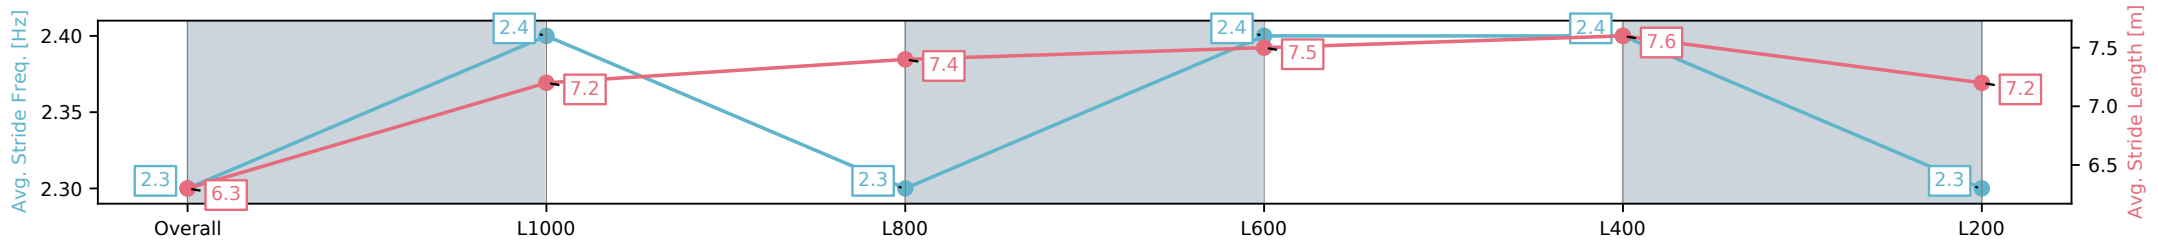

Morphettville Parks SA - Professional

Race 5: Thomas Farms Handicap - 1250m

15 February 2025 - 2:47PM

Track Rating: Good 4, Weather: Overcast, Rail Position: +3m  
1000m-W/Post, True Remainder

Section	Overall	L1000	L800	L600	L400	L200
Section Times	1:14.22[5] (0:17.42)	0:56.80[9] (0:11.32)	0:45.48[9] (0:11.16)	0:34.32[9] (0:11.11)	0:23.21[6] (0:11.24)	0:11.97[5] (0:11.97)
Average Speed [km/h]	51.6	64.3	64.8	66.3	64.8	60.1
Top Speed [km/h]	64.8	64.9	66.2	67.0	66.6	63.4
Avg. Dist. to Rail [m]	5.6	1.9	2.2	3.9	5.9	9.1
Avg. Stride Freq. [Hz]	2.3	2.4	2.3	2.4	2.4	2.3
Avg. Stride Length [m]	6.3	7.2	7.4	7.5	7.6	7.2

- [ ] Ranking at each section and finish
- :-:- No data available at this section
- NA No data available

Horse/Jockey Name	QUEENOFTHEAIR/Ben Price
Finish Rank	6
Fastest Section Time (Section)	0:11.25 (L800)
Top Speed [km/h] (Section)	65.7 (Overall)
Race State	Finished