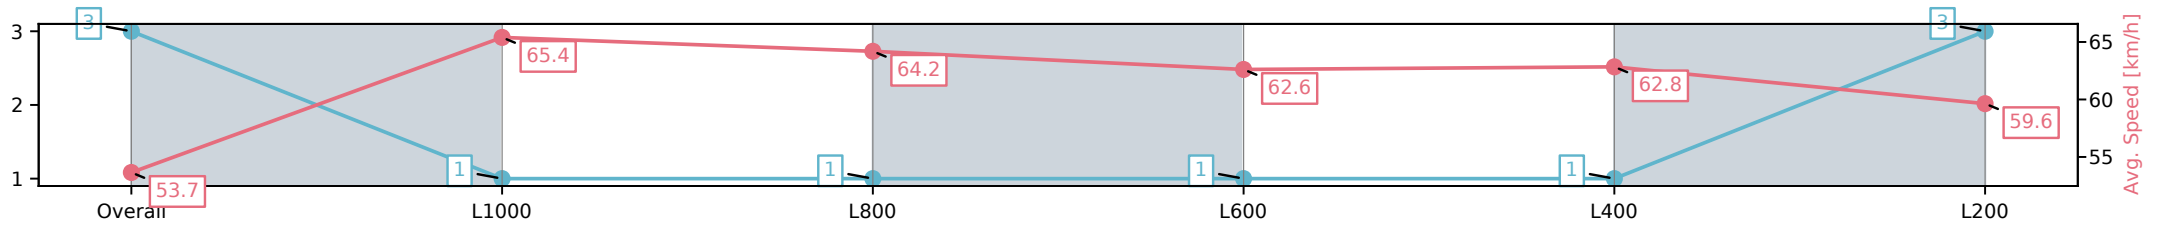

Morphettville Parks SA - Professional

Race 5: Thomas Farms Handicap - 1250m

15 February 2025 - 2:47PM

Track Rating: Good 4, Weather: Overcast, Rail Position: +3m  
1000m-W/Post, True Remainder

Section	Overall	L1000	L800	L600	L400	L200
Section Times	1:14.06[3] (0:16.78)	0:57.28[1] (0:11.02)	0:46.26[1] (0:11.23)	0:35.03[1] (0:11.49)	0:23.54[1] (0:11.47)	0:12.07[3] (0:12.07)
Average Speed [km/h]	53.7	65.4	64.2	62.6	62.8	59.6
Top Speed [km/h]	68.1	66.6	65.2	63.3	63.8	62.0
Avg. Dist. to Rail [m]	3.6	0.4	0.1	0.3	1.2	3.1
Avg. Stride Freq. [Hz]	2.3	2.4	2.4	2.4	2.4	2.4
Avg. Stride Length [m]	6.4	7.5	7.6	7.4	7.3	7.1