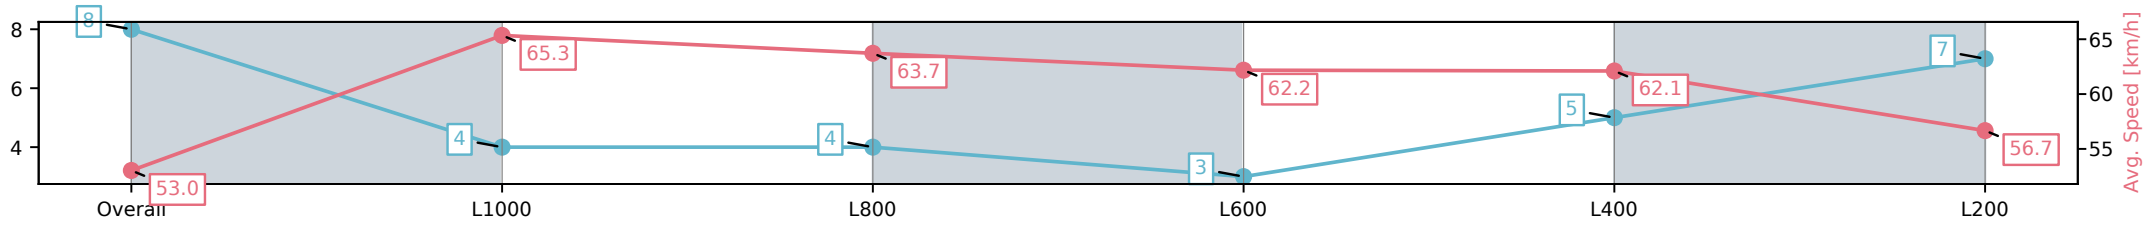

Morphettville Parks SA - Professional

Race 5: Thomas Farms Handicap - 1250m

15 February 2025 - 2:47PM

Track Rating: Good 4, Weather: Overcast, Rail Position: +3m  
1000m-W/Post, True Remainder

Section	Overall	L1000	L800	L600	L400	L200
Section Times	1:15.21[8] (0:16.98)	0:58.23[4] (0:11.01)	0:47.22[4] (0:11.30)	0:35.92[3] (0:11.60)	0:24.32[5] (0:11.62)	0:12.70[7] (0:12.70)
Average Speed [km/h]	53.0	65.3	63.7	62.2	62.1	56.7
Top Speed [km/h]	67.6	67.6	64.5	63.0	63.6	59.9
Avg. Dist. to Rail [m]	1.3	0.2	0.6	0.4	0.7	0.6
Avg. Stride Freq. [Hz]	2.3	2.4	2.4	2.4	2.4	2.3
Avg. Stride Length [m]	6.3	7.6	7.5	7.2	7.1	6.8