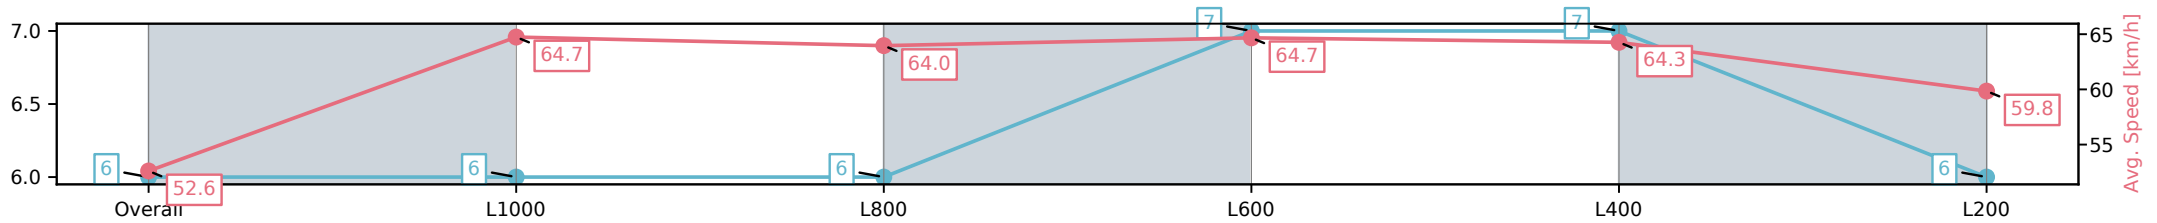

Morphettville Parks SA - Professional

Race 5: Thomas Farms Handicap - 1250m

15 February 2025 - 2:47PM

Track Rating: Good 4, Weather: Overcast, Rail Position: +3m  
1000m-W/Post, True Remainder

Section	Overall	L1000	L800	L600	L400	L200
Section Times	1:14.31[6] (0:17.13)	0:57.18[6] (0:11.25)	0:45.93[6] (0:11.32)	0:34.61[7] (0:11.31)	0:23.30[7] (0:11.28)	0:12.02[6] (0:12.02)
Average Speed [km/h]	52.6	64.7	64.0	64.7	64.3	59.8
Top Speed [km/h]	65.1	65.7	64.8	65.6	65.1	62.8
Avg. Dist. to Rail [m]	5.7	2.1	2.6	3.0	2.2	1.4
Avg. Stride Freq. [Hz]	2.2	2.2	2.2	2.3	2.3	2.2
Avg. Stride Length [m]	6.6	8.1	8.1	7.9	7.9	7.6