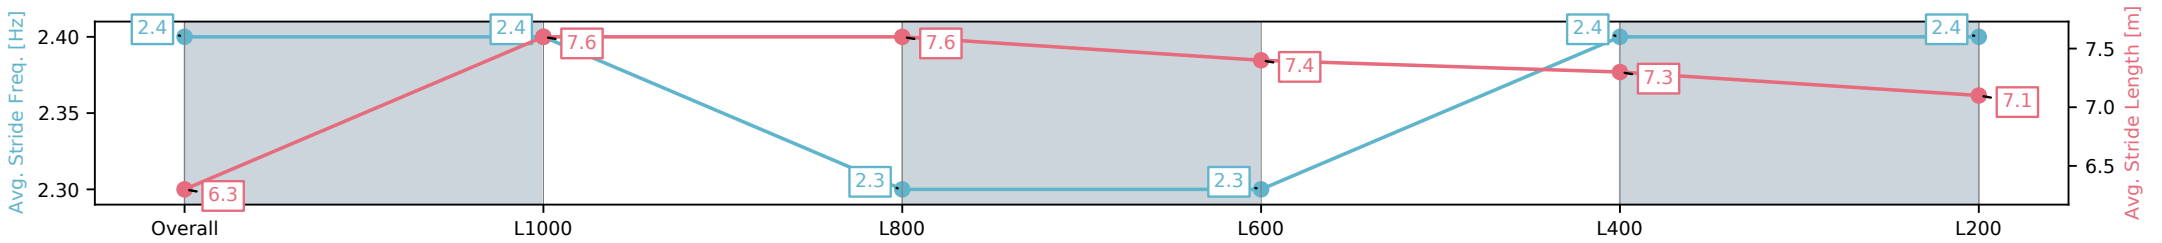

Race 5: Thomas Farms Handicap - 1250m

15 February 2025 - 2:47PM

Track Rating: Good 4, Weather: Overcast, Rail Position: +3m  
1000m-W/Post, True Remainder

Section	Overall	L1000	L800	L600	L400	L200
Section Times	1:14.01[1] (0:16.79)	0:57.22[2] (0:11.03)	0:46.19[2] (0:11.26)	0:34.93[2] (0:11.56)	0:23.37[2] (0:11.32)	0:12.05[1] (0:12.05)
Average Speed [km/h]	53.7	65.9	64.2	63.0	64.0	59.8
Top Speed [km/h]	67.0	66.9	65.0	64.6	64.8	62.7
Avg. Dist. to Rail [m]	6.8	1.8	1.6	2.3	3.6	5.9
Avg. Stride Freq. [Hz]	2.4	2.4	2.3	2.3	2.4	2.4
Avg. Stride Length [m]	6.3	7.6	7.6	7.4	7.3	7.1