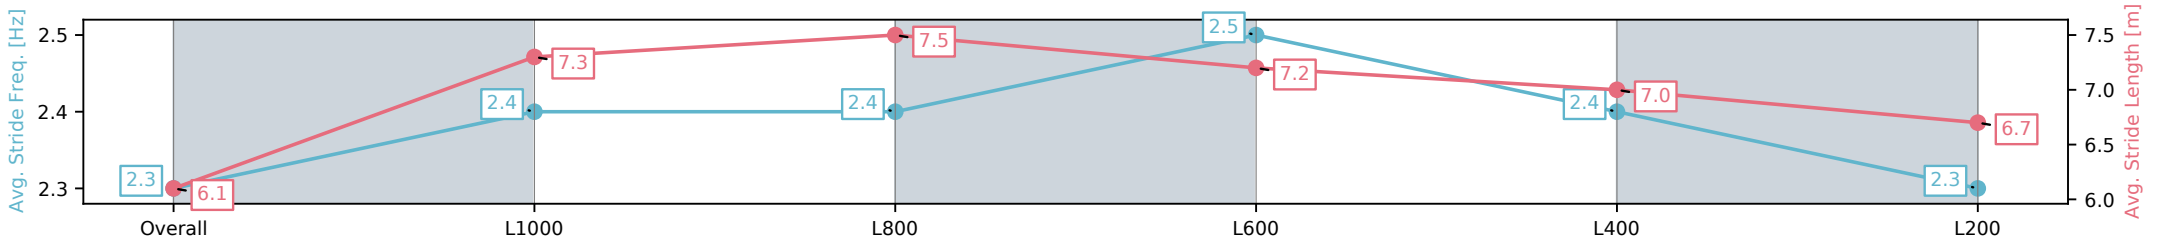

Morphettville Parks SA - Professional

Race 5: Thomas Farms Handicap - 1250m

15 February 2025 - 2:47PM

Track Rating: Good 4, Weather: Overcast, Rail Position: +3m  
1000m-W/Post, True Remainder

Section	Overall	L1000	L800	L600	L400	L200
Section Times	1:15.89[9] (0:17.40)	0:58.49[8] (0:11.23)	0:47.26[8] (0:11.15)	0:36.11[8] (0:11.28)	0:24.82[9] (0:11.86)	0:12.96[9] (0:12.96)
Average Speed [km/h]	51.8	64.1	64.8	64.2	61.2	55.5
Top Speed [km/h]	66.1	65.8	65.5	65.0	63.2	60.4
Avg. Dist. to Rail [m]	3.9	0.4	0.6	1.4	4.4	6.5
Avg. Stride Freq. [Hz]	2.3	2.4	2.4	2.5	2.4	2.3
Avg. Stride Length [m]	6.1	7.3	7.5	7.2	7.0	6.7

[ ] Ranking at each section and finish  
 -:-:- No data available at this section  
 NA No data available