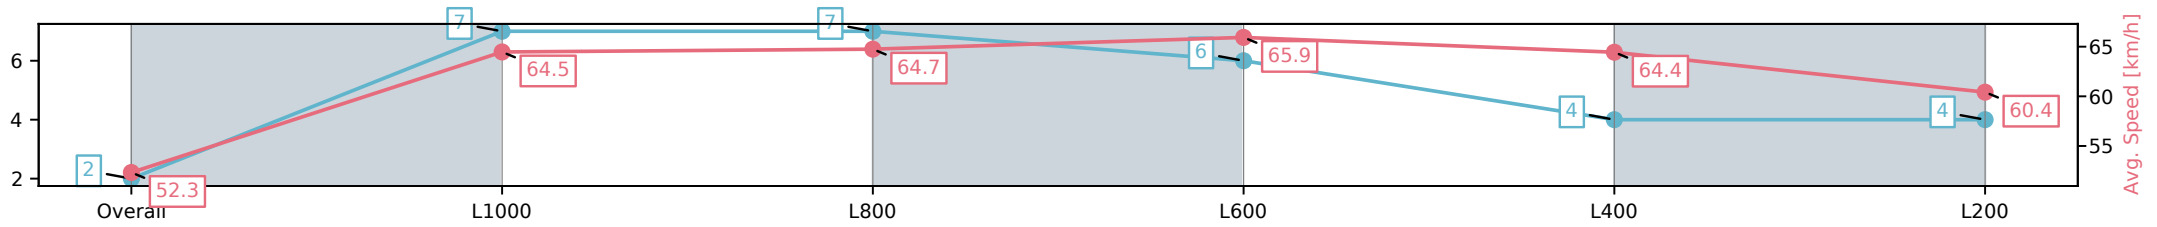

Morphettville Parks SA - Professional

Race 5: Thomas Farms Handicap - 1250m

15 February 2025 - 2:47PM

Track Rating: Good 4, Weather: Overcast, Rail Position: +3m  
1000m-W/Post, True Remainder

Section	Overall	L1000	L800	L600	L400	L200
Section Times	1:14.06[2] (0:17.22)	0:56.84[7] (0:11.25)	0:45.59[7] (0:11.20)	0:34.39[6] (0:11.18)	0:23.21[4] (0:11.30)	0:11.91[4] (0:11.91)
Average Speed [km/h]	52.3	64.5	64.7	65.9	64.4	60.4
Top Speed [km/h]	64.7	65.2	65.3	66.9	65.2	63.4
Avg. Dist. to Rail [m]	4.0	1.8	2.4	4.4	4.9	7.4
Avg. Stride Freq. [Hz]	2.4	2.5	2.4	2.5	2.4	2.4
Avg. Stride Length [m]	5.8	7.0	7.1	7.2	7.3	7.1