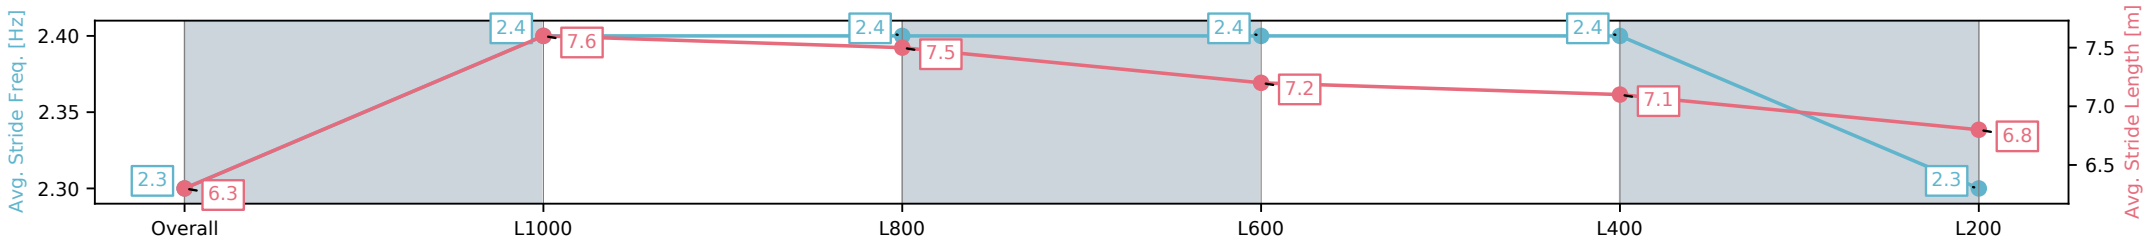

Morphettville Parks SA - Professional

Race 5: Thomas Farms Handicap - 1250m

15 February 2025 - 2:47PM

Track Rating: Good 4, Weather: Overcast, Rail Position: +3m  
1000m-W/Post, True Remainder

Section	Overall	L1000	L800	L600	L400	L200
Section Times	1:15.21[8] (0:16.98)	0:58.23[4] (0:11.01)	0:47.22[4] (0:11.30)	0:35.92[3] (0:11.60)	0:24.32[5] (0:11.62)	0:12.70[7] (0:12.70)
Average Speed [km/h]	53.0	65.3	63.7	62.2	62.1	56.7
Top Speed [km/h]	67.6	67.6	64.5	63.0	63.6	59.9
Avg. Dist. to Rail [m]	1.3	0.2	0.6	0.4	0.7	0.6
Avg. Stride Freq. [Hz]	2.3	2.4	2.4	2.4	2.4	2.3
Avg. Stride Length [m]	6.3	7.6	7.5	7.2	7.1	6.8