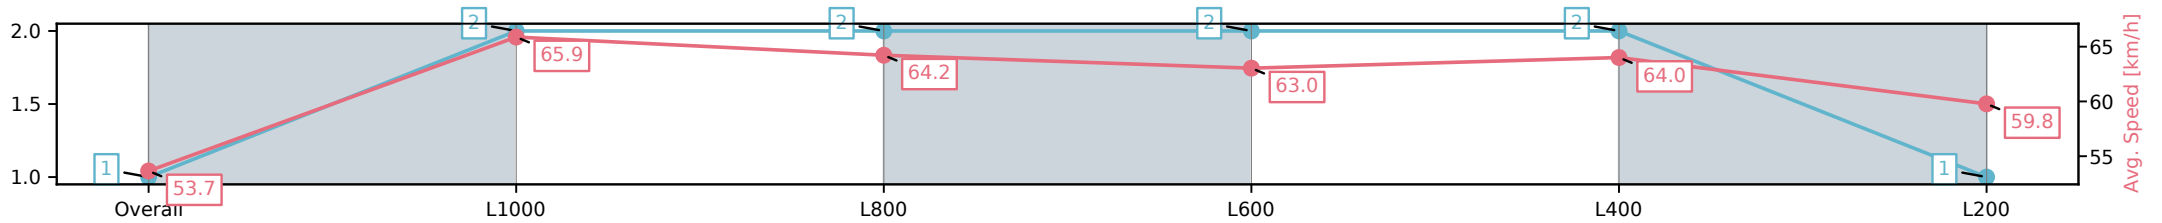

Race 5: Thomas Farms Handicap - 1250m

15 February 2025 - 2:47PM

Track Rating: Good 4, Weather: Overcast, Rail Position: +3m  
1000m-W/Post, True Remainder

Section	Overall	L1000	L800	L600	L400	L200
Section Times	1:14.01[1] (0:16.79)	0:57.22[2] (0:11.03)	0:46.19[2] (0:11.26)	0:34.93[2] (0:11.56)	0:23.37[2] (0:11.32)	0:12.05[1] (0:12.05)
Average Speed [km/h]	53.7	65.9	64.2	63.0	64.0	59.8
Top Speed [km/h]	67.0	66.9	65.0	64.6	64.8	62.7
Avg. Dist. to Rail [m]	6.8	1.8	1.6	2.3	3.6	5.9
Avg. Stride Freq. [Hz]	2.4	2.4	2.3	2.3	2.4	2.4
Avg. Stride Length [m]	6.3	7.6	7.6	7.4	7.3	7.1