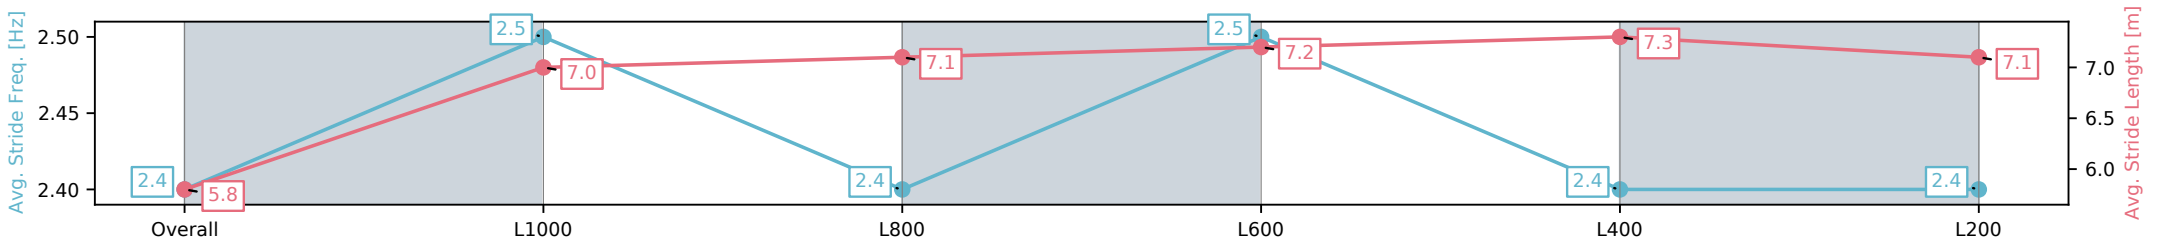

Morphettville Parks SA - Professional

Race 5: Thomas Farms Handicap - 1250m

15 February 2025 - 2:47PM

Track Rating: Good 4, Weather: Overcast, Rail Position: +3m  
1000m-W/Post, True Remainder

Section	Overall	L1000	L800	L600	L400	L200
Section Times	1:14.06[2] (0:17.22)	0:56.84[7] (0:11.25)	0:45.59[7] (0:11.20)	0:34.39[6] (0:11.18)	0:23.21[4] (0:11.30)	0:11.91[4] (0:11.91)
Average Speed [km/h]	52.3	64.5	64.7	65.9	64.4	60.4
Top Speed [km/h]	64.7	65.2	65.3	66.9	65.2	63.4
Avg. Dist. to Rail [m]	4.0	1.8	2.4	4.4	4.9	7.4
Avg. Stride Freq. [Hz]	2.4	2.5	2.4	2.5	2.4	2.4
Avg. Stride Length [m]	5.8	7.0	7.1	7.2	7.3	7.1