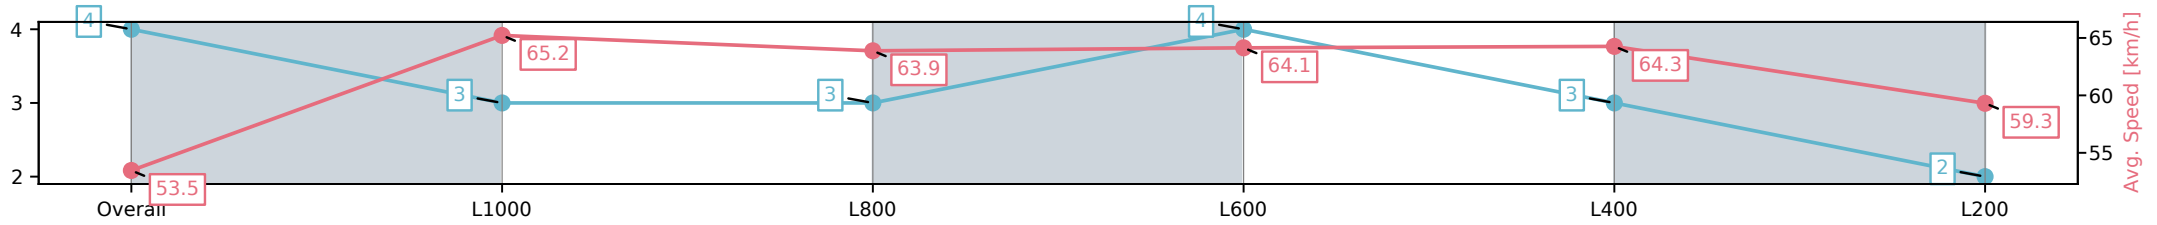

Morphettville Parks SA - Professional

Race 5: Thomas Farms Handicap - 1250m

15 February 2025 - 2:47PM

Track Rating: Good 4, Weather: Overcast, Rail Position: +3m  
1000m-W/Post, True Remainder

Section	Overall	L1000	L800	L600	L400	L200
Section Times	1:14.14[4] (0:16.85)	0:57.29[3] (0:11.12)	0:46.17[3] (0:11.34)	0:34.83[4] (0:11.40)	0:23.43[3] (0:11.28)	0:12.15[2] (0:12.15)
Average Speed [km/h]	53.5	65.2	63.9	64.1	64.3	59.3
Top Speed [km/h]	65.8	65.9	64.3	65.4	65.1	63.3
Avg. Dist. to Rail [m]	2.9	1.7	2.1	2.8	4.0	6.3
Avg. Stride Freq. [Hz]	2.3	2.4	2.3	2.3	2.5	2.4
Avg. Stride Length [m]	6.3	7.5	7.5	7.3	7.2	6.8