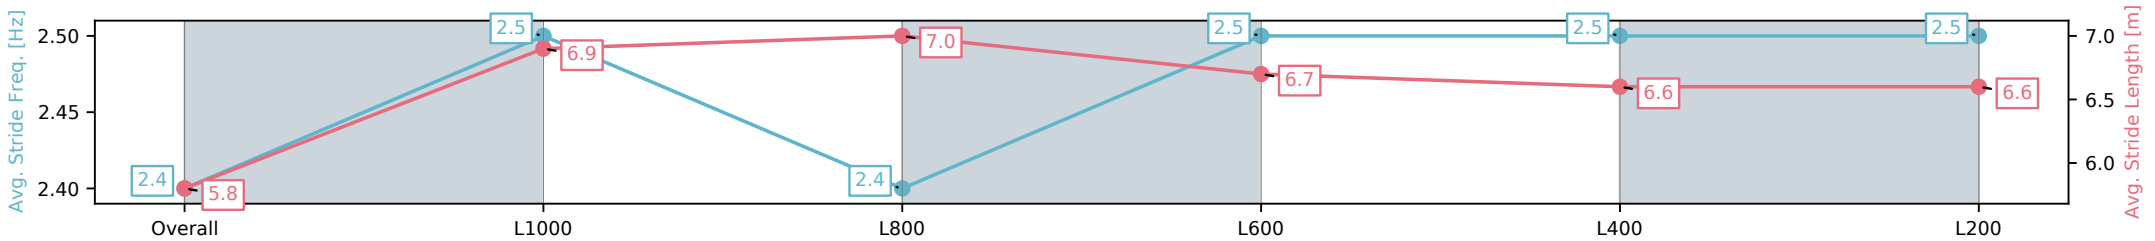

Morphettville Parks SA - Professional

Race 5: Thomas Farms Handicap - 1250m

15 February 2025 - 2:47PM

Track Rating: Good 4, Weather: Overcast, Rail Position: +3m  
1000m-W/Post, True Remainder

Section	Overall	L1000	L800	L600	L400	L200
Section Times	1:14.82[7] (0:17.13)	0:57.69[5] (0:11.22)	0:46.47[5] (0:11.28)	0:35.19[5] (0:11.41)	0:23.78[8] (0:11.52)	0:12.26[8] (0:12.26)
Average Speed [km/h]	52.6	64.4	64.0	63.6	62.7	58.8
Top Speed [km/h]	65.2	65.1	64.5	64.6	64.2	61.6
Avg. Dist. to Rail [m]	2.2	0.8	0.8	1.5	2.0	2.5
Avg. Stride Freq. [Hz]	2.4	2.5	2.4	2.5	2.5	2.5
Avg. Stride Length [m]	5.8	6.9	7.0	6.7	6.6	6.6