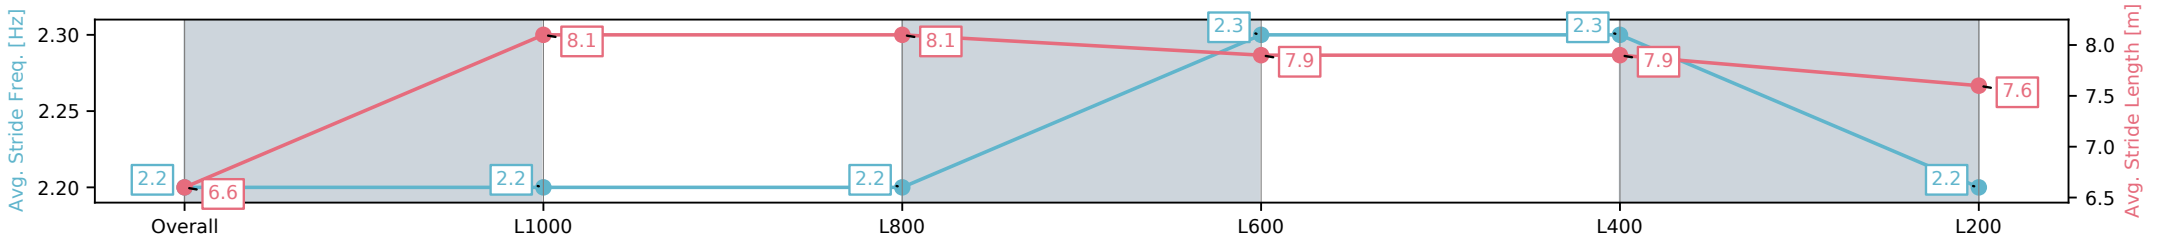

- [ ] Ranking at each section and finish
- :-:- No data available at this section
- NA No data available

Horse/Jockey Name	QUEENOFTHEAIR/Ben Price
Finish Rank	6
Fastest Section Time (Section)	0:11.25 (L800)
Top Speed [km/h] (Section)	65.7 (Overall)
Race State	Finished

Morphettville Parks SA - Professional

Race 5: Thomas Farms Handicap - 1250m

15 February 2025 - 2:47PM

Track Rating: Good 4, Weather: Overcast, Rail Position: +3m  
1000m-W/Post, True Remainder

Section	Overall	L1000	L800	L600	L400	L200
Section Times	1:14.31[6] (0:17.13)	0:57.18[6] (0:11.25)	0:45.93[6] (0:11.32)	0:34.61[7] (0:11.31)	0:23.30[7] (0:11.28)	0:12.02[6] (0:12.02)
Average Speed [km/h]	52.6	64.7	64.0	64.7	64.3	59.8
Top Speed [km/h]	65.1	65.7	64.8	65.6	65.1	62.8
Avg. Dist. to Rail [m]	5.7	2.1	2.6	3.0	2.2	1.4
Avg. Stride Freq. [Hz]	2.2	2.2	2.2	2.3	2.3	2.2
Avg. Stride Length [m]	6.6	8.1	8.1	7.9	7.9	7.6

- [ ] Ranking at each section and finish
- :-:- No data available at this section
- NA No data available

Horse/Jockey Name	SEA ROADS/Kayla Crowther
Finish Rank	7
Fastest Section Time (Section)	0:11.22 (L800)
Top Speed [km/h] (Section)	65.2 (Overall)
Race State	Finished