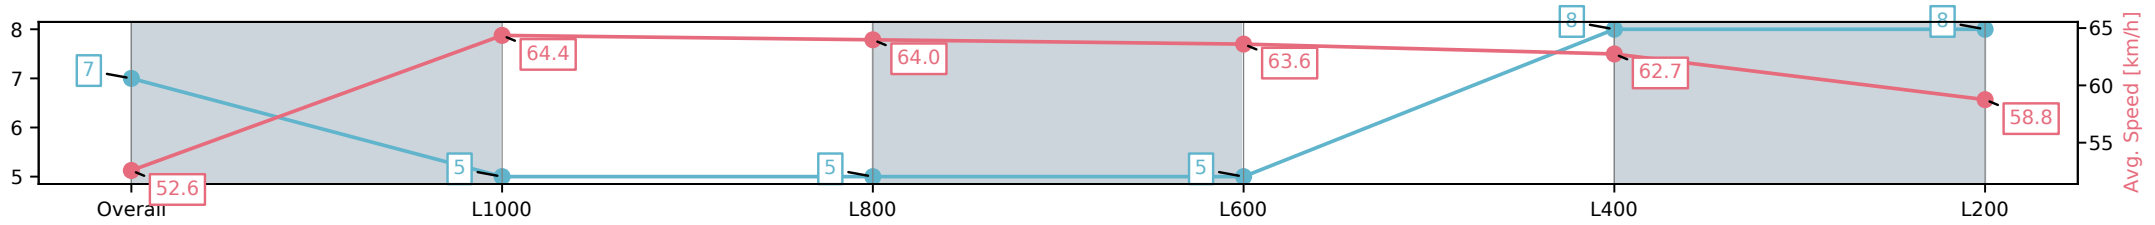

Morphettville Parks SA - Professional

Race 5: Thomas Farms Handicap - 1250m

15 February 2025 - 2:47PM

Track Rating: Good 4, Weather: Overcast, Rail Position: +3m  
1000m-W/Post, True Remainder

Section	Overall	L1000	L800	L600	L400	L200
Section Times	1:14.82[7] (0:17.13)	0:57.69[5] (0:11.22)	0:46.47[5] (0:11.28)	0:35.19[5] (0:11.41)	0:23.78[8] (0:11.52)	0:12.26[8] (0:12.26)
Average Speed [km/h]	52.6	64.4	64.0	63.6	62.7	58.8
Top Speed [km/h]	65.2	65.1	64.5	64.6	64.2	61.6
Avg. Dist. to Rail [m]	2.2	0.8	0.8	1.5	2.0	2.5
Avg. Stride Freq. [Hz]	2.4	2.5	2.4	2.5	2.5	2.5
Avg. Stride Length [m]	5.8	6.9	7.0	6.7	6.6	6.6