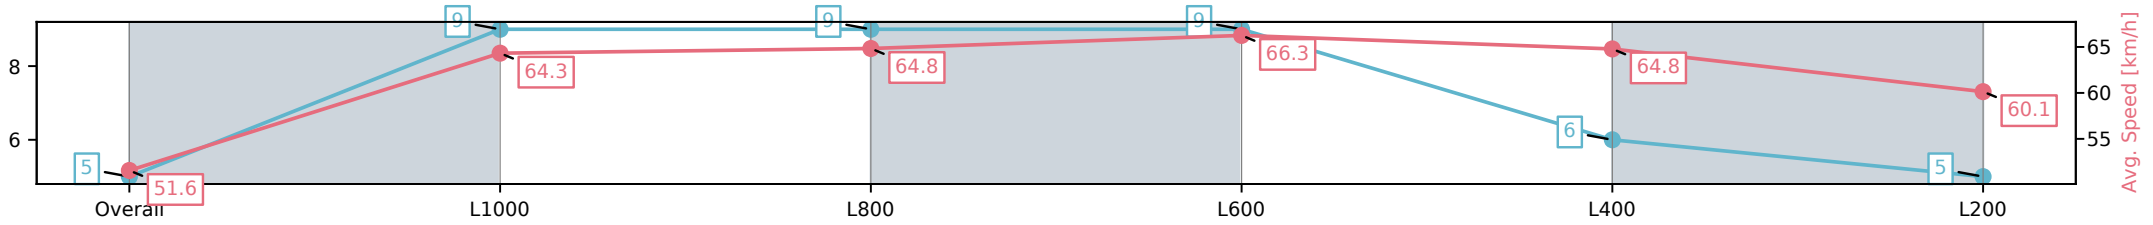

Morphettville Parks SA - Professional

Race 5: Thomas Farms Handicap - 1250m

15 February 2025 - 2:47PM

Track Rating: Good 4, Weather: Overcast, Rail Position: +3m  
1000m-W/Post, True Remainder

Section	Overall	L1000	L800	L600	L400	L200
Section Times	1:14.22[5] (0:17.42)	0:56.80[9] (0:11.32)	0:45.48[9] (0:11.16)	0:34.32[9] (0:11.11)	0:23.21[6] (0:11.24)	0:11.97[5] (0:11.97)
Average Speed [km/h]	51.6	64.3	64.8	66.3	64.8	60.1
Top Speed [km/h]	64.8	64.9	66.2	67.0	66.6	63.4
Avg. Dist. to Rail [m]	5.6	1.9	2.2	3.9	5.9	9.1
Avg. Stride Freq. [Hz]	2.3	2.4	2.3	2.4	2.4	2.3
Avg. Stride Length [m]	6.3	7.2	7.4	7.5	7.6	7.2