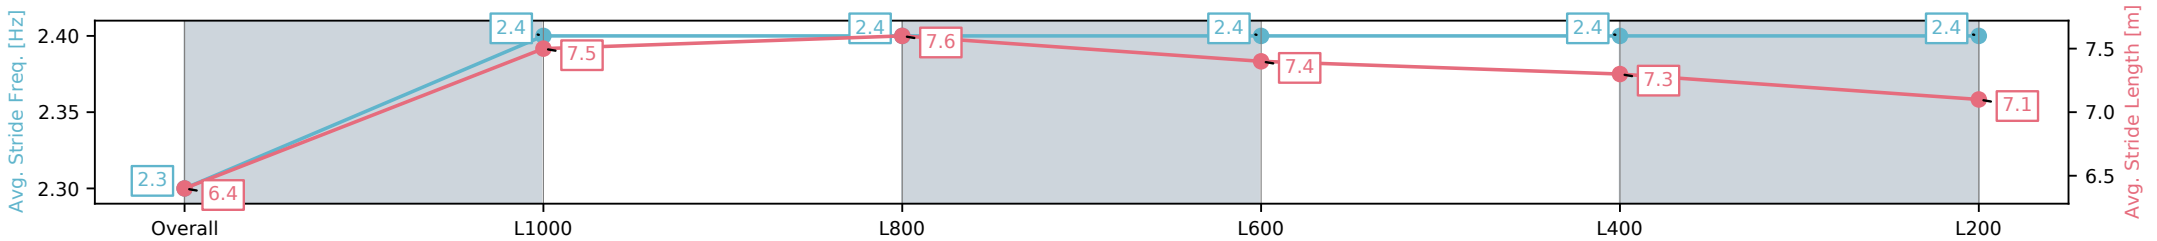

Morphettville Parks SA - Professional

Race 5: Thomas Farms Handicap - 1250m

15 February 2025 - 2:47PM

Track Rating: Good 4, Weather: Overcast, Rail Position: +3m  
1000m-W/Post, True Remainder

Section	Overall	L1000	L800	L600	L400	L200
Section Times	1:14.06[3] (0:16.78)	0:57.28[1] (0:11.02)	0:46.26[1] (0:11.23)	0:35.03[1] (0:11.49)	0:23.54[1] (0:11.47)	0:12.07[3] (0:12.07)
Average Speed [km/h]	53.7	65.4	64.2	62.6	62.8	59.6
Top Speed [km/h]	68.1	66.6	65.2	63.3	63.8	62.0
Avg. Dist. to Rail [m]	3.6	0.4	0.1	0.3	1.2	3.1
Avg. Stride Freq. [Hz]	2.3	2.4	2.4	2.4	2.4	2.4
Avg. Stride Length [m]	6.4	7.5	7.6	7.4	7.3	7.1