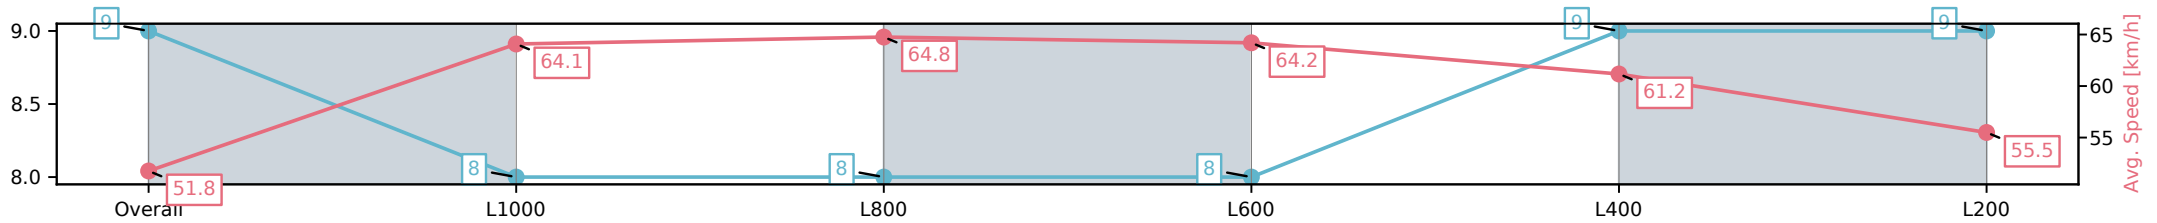

Morphettville Parks SA - Professional

Race 5: Thomas Farms Handicap - 1250m

15 February 2025 - 2:47PM

Track Rating: Good 4, Weather: Overcast, Rail Position: +3m  
1000m-W/Post, True Remainder

Section	Overall	L1000	L800	L600	L400	L200
Section Times	1:15.89[9] (0:17.40)	0:58.49[8] (0:11.23)	0:47.26[8] (0:11.15)	0:36.11[8] (0:11.28)	0:24.82[9] (0:11.86)	0:12.96[9] (0:12.96)
Average Speed [km/h]	51.8	64.1	64.8	64.2	61.2	55.5
Top Speed [km/h]	66.1	65.8	65.5	65.0	63.2	60.4
Avg. Dist. to Rail [m]	3.9	0.4	0.6	1.4	4.4	6.5
Avg. Stride Freq. [Hz]	2.3	2.4	2.4	2.5	2.4	2.3
Avg. Stride Length [m]	6.1	7.3	7.5	7.2	7.0	6.7