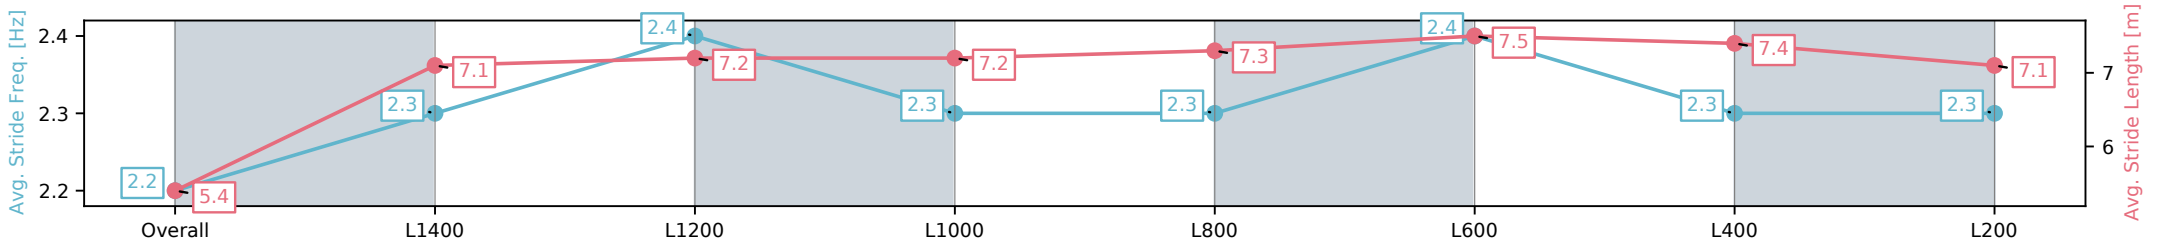

Morphettville Parks SA - Professional

Race 4: Dominant Handicap - 1550m

15 February 2025 - 2:13PM

Track Rating: Good 4, Weather: Overcast, Rail Position: +3m
1000m-W/Post, True Remainder

Section	Overall	L1400	L1200	L1000	L800	L600	L400	L200
Section Times	1:33.90[7] (0:12.65)	1:21.25[9] (0:11.48)	1:09.77[10] (0:11.28)	0:58.48[8] (0:11.61)	0:46.87[8] (0:11.56)	0:35.30[8] (0:11.52)	0:23.78[9] (0:11.56)	0:12.21[9] (0:12.21)
Average Speed [km/h]	42.7	62.8	64.1	62.1	62.4	63.5	62.4	58.3
Top Speed [km/h]	60.1	64.3	64.9	62.6	62.6	64.5	63.9	60.0
Avg. Dist. to Rail [m]	2.5	1.1	0.8	1.3	1.0	2.5	2.8	5.3
Avg. Stride Freq. [Hz]	2.2	2.3	2.4	2.3	2.3	2.4	2.3	2.3
Avg. Stride Length [m]	5.4	7.1	7.2	7.2	7.3	7.5	7.4	7.1