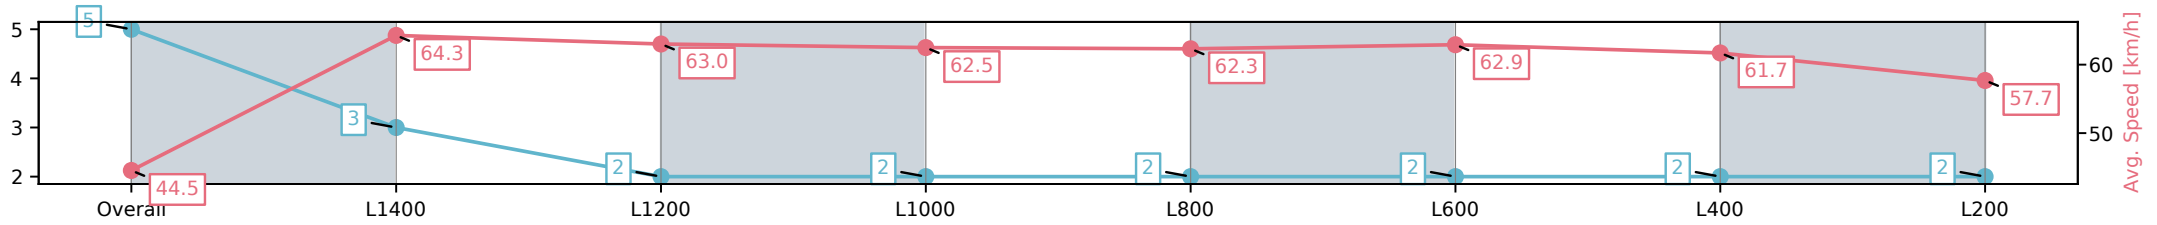

Morphettville Parks SA - Professional

Race 4: Dominant Handicap - 1550m

15 February 2025 - 2:13PM

Track Rating: Good 4, Weather: Overcast, Rail Position: +3m
1000m-W/Post, True Remainder

Section	Overall	L1400	L1200	L1000	L800	L600	L400	L200
Section Times	1:33.75[5] (0:12.14)	1:21.61[3] (0:11.21)	1:10.40[2] (0:11.54)	0:58.86[2] (0:11.56)	0:47.30[2] (0:11.61)	0:35.69[2] (0:11.62)	0:24.07[2] (0:11.73)	0:12.34[2] (0:12.34)
Average Speed [km/h]	44.5	64.3	63.0	62.5	62.3	62.9	61.7	57.7
Top Speed [km/h]	63.2	64.9	65.6	63.3	62.7	63.1	62.7	59.9
Avg. Dist. to Rail [m]	6.5	2.0	2.0	2.3	2.0	2.4	4.2	6.6
Avg. Stride Freq. [Hz]	2.2	2.3	2.3	2.2	2.2	2.3	2.3	2.2
Avg. Stride Length [m]	5.6	7.7	7.4	7.5	7.6	7.4	7.3	7.0