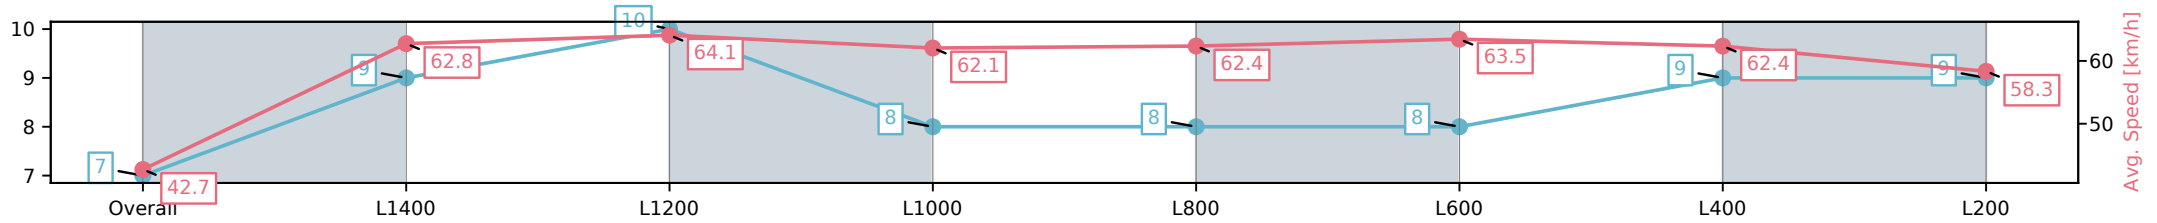

Morphettville Parks SA - Professional

Race 4: Dominant Handicap - 1550m

15 February 2025 - 2:13PM

Track Rating: Good 4, Weather: Overcast, Rail Position: +3m
1000m-W/Post, True Remainder

Section	Overall	L1400	L1200	L1000	L800	L600	L400	L200
Section Times	1:33.90[7] (0:12.65)	1:21.25[9] (0:11.48)	1:09.77[10] (0:11.28)	0:58.48[8] (0:11.61)	0:46.87[8] (0:11.56)	0:35.30[8] (0:11.52)	0:23.78[9] (0:11.56)	0:12.21[9] (0:12.21)
Average Speed [km/h]	42.7	62.8	64.1	62.1	62.4	63.5	62.4	58.3
Top Speed [km/h]	60.1	64.3	64.9	62.6	62.6	64.5	63.9	60.0
Avg. Dist. to Rail [m]	2.5	1.1	0.8	1.3	1.0	2.5	2.8	5.3
Avg. Stride Freq. [Hz]	2.2	2.3	2.4	2.3	2.3	2.4	2.3	2.3
Avg. Stride Length [m]	5.4	7.1	7.2	7.2	7.3	7.5	7.4	7.1