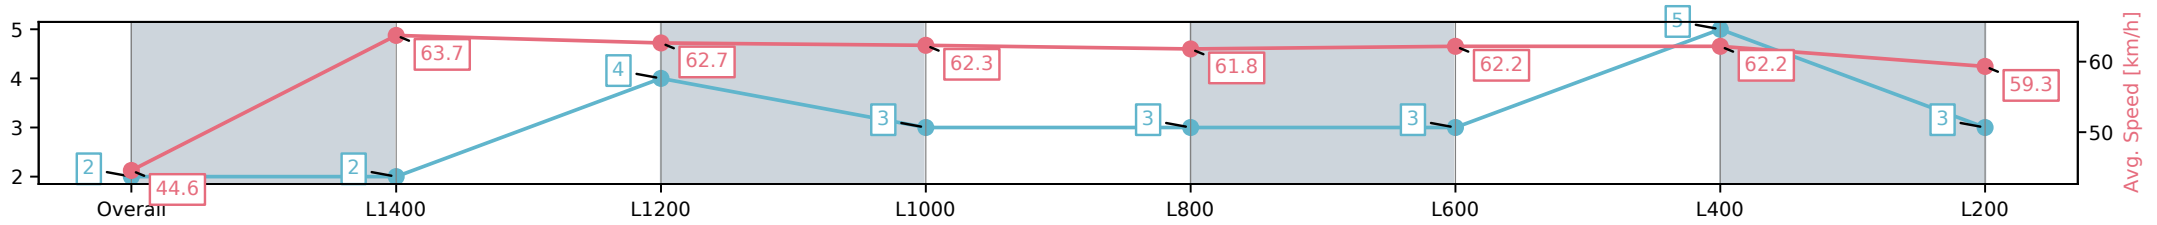

Morphettville Parks SA - Professional

Race 4: Dominant Handicap - 1550m

15 February 2025 - 2:13PM

Track Rating: Good 4, Weather: Overcast, Rail Position: +3m
1000m-W/Post, True Remainder

Section	Overall	L1400	L1200	L1000	L800	L600	L400	L200
Section Times	1:33.42[2] (0:12.14)	1:21.28[2] (0:11.32)	1:09.96[4] (0:11.50)	0:58.46[3] (0:11.56)	0:46.90[3] (0:11.66)	0:35.24[3] (0:11.66)	0:23.58[5] (0:11.59)	0:11.99[3] (0:11.99)
Average Speed [km/h]	44.6	63.7	62.7	62.3	61.8	62.2	62.2	59.3
Top Speed [km/h]	63.1	64.2	63.5	62.8	62.2	62.7	63.3	61.0
Avg. Dist. to Rail [m]	5.5	1.2	0.5	1.1	0.6	0.9	1.5	2.8
Avg. Stride Freq. [Hz]	2.3	2.3	2.3	2.3	2.2	2.3	2.3	2.3
Avg. Stride Length [m]	5.3	7.1	7.2	7.2	7.2	7.1	7.0	6.8