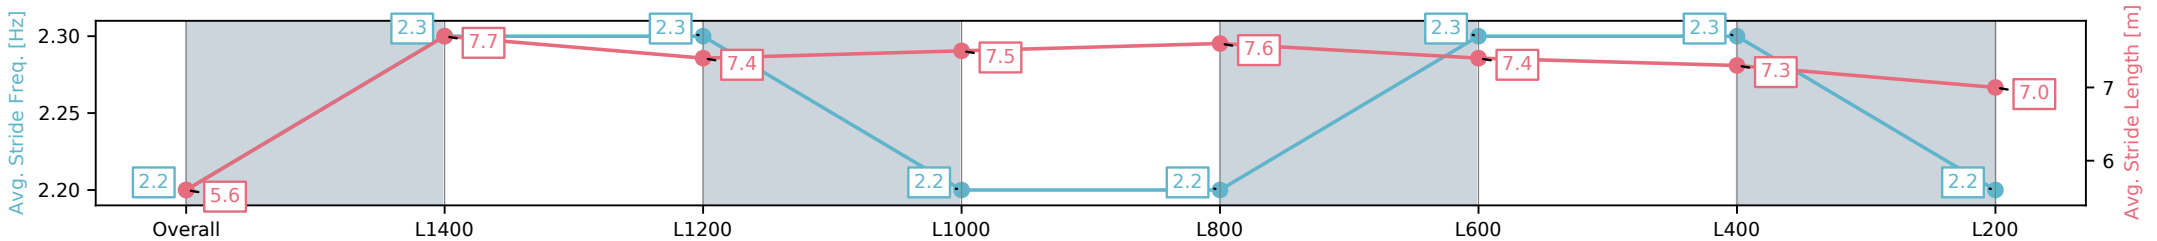

Morphettville Parks SA - Professional

Race 4: Dominant Handicap - 1550m

15 February 2025 - 2:13PM

Track Rating: Good 4, Weather: Overcast, Rail Position: +3m
1000m-W/Post, True Remainder

Section	Overall	L1400	L1200	L1000	L800	L600	L400	L200
Section Times	1:33.75[5] (0:12.14)	1:21.61[3] (0:11.21)	1:10.40[2] (0:11.54)	0:58.86[2] (0:11.56)	0:47.30[2] (0:11.61)	0:35.69[2] (0:11.62)	0:24.07[2] (0:11.73)	0:12.34[2] (0:12.34)
Average Speed [km/h]	44.5	64.3	63.0	62.5	62.3	62.9	61.7	57.7
Top Speed [km/h]	63.2	64.9	65.6	63.3	62.7	63.1	62.7	59.9
Avg. Dist. to Rail [m]	6.5	2.0	2.0	2.3	2.0	2.4	4.2	6.6
Avg. Stride Freq. [Hz]	2.2	2.3	2.3	2.2	2.2	2.3	2.3	2.2
Avg. Stride Length [m]	5.6	7.7	7.4	7.5	7.6	7.4	7.3	7.0