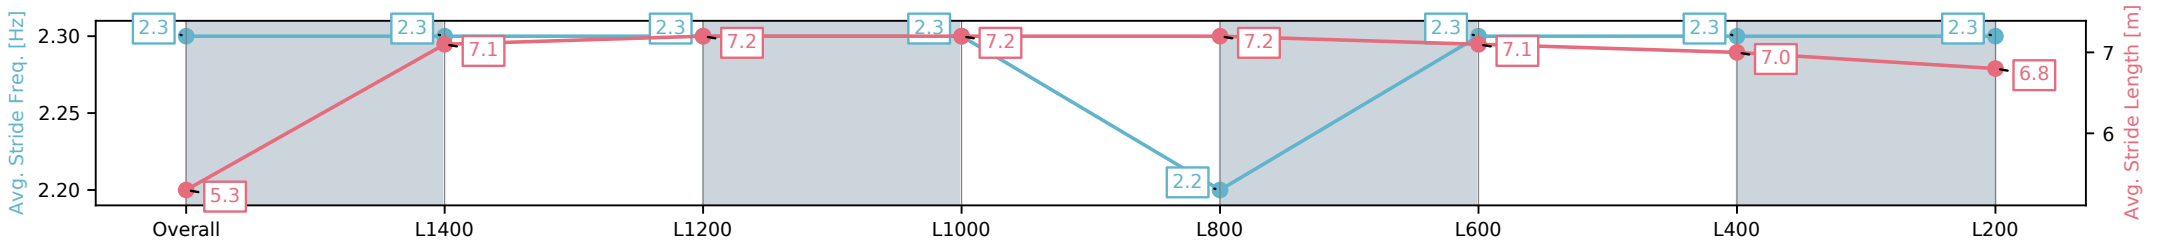

Morphettville Parks SA - Professional

Race 4: Dominant Handicap - 1550m

15 February 2025 - 2:13PM

Track Rating: Good 4, Weather: Overcast, Rail Position: +3m
1000m-W/Post, True Remainder

Section	Overall	L1400	L1200	L1000	L800	L600	L400	L200
Section Times	1:33.42[2] (0:12.14)	1:21.28[2] (0:11.32)	1:09.96[4] (0:11.50)	0:58.46[3] (0:11.56)	0:46.90[3] (0:11.66)	0:35.24[3] (0:11.66)	0:23.58[5] (0:11.59)	0:11.99[3] (0:11.99)
Average Speed [km/h]	44.6	63.7	62.7	62.3	61.8	62.2	62.2	59.3
Top Speed [km/h]	63.1	64.2	63.5	62.8	62.2	62.7	63.3	61.0
Avg. Dist. to Rail [m]	5.5	1.2	0.5	1.1	0.6	0.9	1.5	2.8
Avg. Stride Freq. [Hz]	2.3	2.3	2.3	2.3	2.2	2.3	2.3	2.3
Avg. Stride Length [m]	5.3	7.1	7.2	7.2	7.2	7.1	7.0	6.8