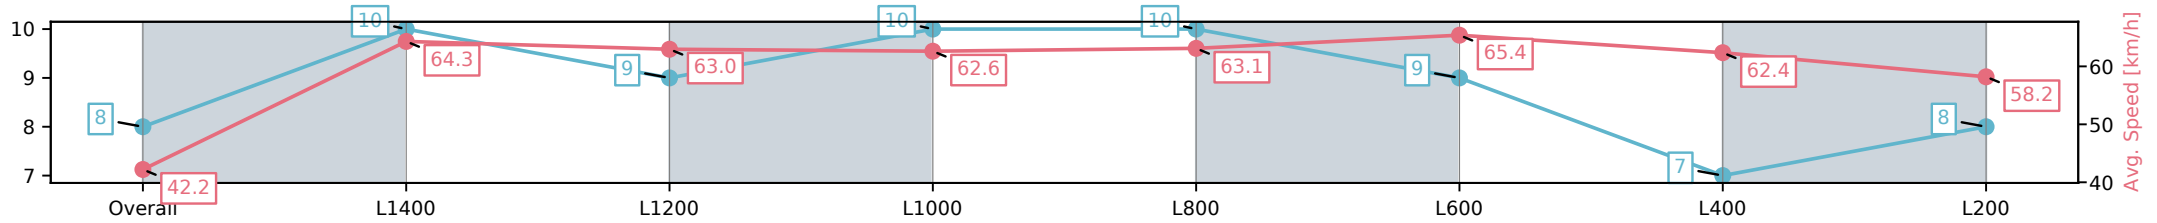

Morphettville Parks SA - Professional

Race 4: Dominant Handicap - 1550m

15 February 2025 - 2:13PM

Track Rating: Good 4, Weather: Overcast, Rail Position: +3m
1000m-W/Post, True Remainder

Section	Overall	L1400	L1200	L1000	L800	L600	L400	L200
Section Times	1:33.91[8] (0:12.76)	1:21.15[10] (0:11.23)	1:09.92[9] (0:11.63)	0:58.29[10] (0:11.51)	0:46.78[10] (0:11.52)	0:35.26[9] (0:11.35)	0:23.91[7] (0:11.67)	0:12.24[8] (0:12.24)
Average Speed [km/h]	42.2	64.3	63.0	62.6	63.1	65.4	62.4	58.2
Top Speed [km/h]	61.1	66.1	65.0	63.1	64.6	65.7	65.0	60.0
Avg. Dist. to Rail [m]	4.3	3.2	3.0	3.3	3.2	4.9	7.3	8.9
Avg. Stride Freq. [Hz]	2.2	2.3	2.2	2.2	2.2	2.3	2.3	2.2
Avg. Stride Length [m]	5.4	7.4	7.4	7.5	7.5	7.4	7.3	7.0