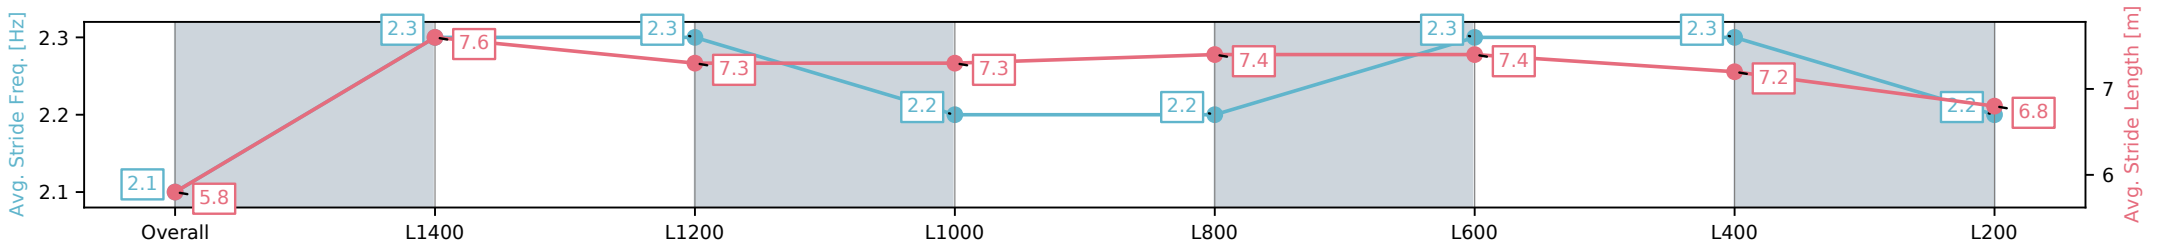

Morphettville Parks SA - Professional

Race 4: Dominant Handicap - 1550m

15 February 2025 - 2:13PM

Track Rating: Good 4, Weather: Overcast, Rail Position: +3m
1000m-W/Post, True Remainder

Section	Overall	L1400	L1200	L1000	L800	L600	L400	L200
Section Times	1:34.04[9] (0:12.38)	1:21.66[6] (0:11.04)	1:10.62[3] (0:11.57)	0:59.04[4] (0:11.61)	0:47.43[4] (0:11.63)	0:35.80[4] (0:11.45)	0:24.35[3] (0:11.85)	0:12.50[5] (0:12.50)
Average Speed [km/h]	43.6	65.4	63.2	62.3	62.4	64.0	61.4	56.7
Top Speed [km/h]	62.7	68.3	63.8	62.5	62.7	65.6	64.1	60.9
Avg. Dist. to Rail [m]	9.2	3.4	3.0	3.1	2.8	2.9	5.4	7.3
Avg. Stride Freq. [Hz]	2.1	2.3	2.3	2.2	2.2	2.3	2.3	2.2
Avg. Stride Length [m]	5.8	7.6	7.3	7.3	7.4	7.4	7.2	6.8