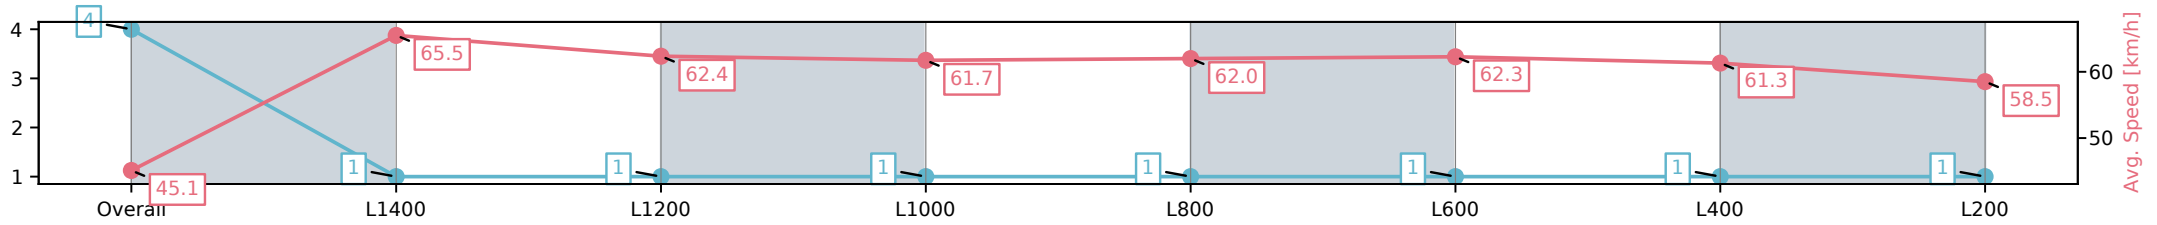

Morphettville Parks SA - Professional

Race 4: Dominant Handicap - 1550m

15 February 2025 - 2:13PM

Track Rating: Good 4, Weather: Overcast, Rail Position: +3m
1000m-W/Post, True Remainder

Section	Overall	L1400	L1200	L1000	L800	L600	L400	L200
Section Times	1:33.53[4] (0:11.97)	1:21.56[1] (0:11.03)	1:10.53[1] (0:11.62)	0:58.91[1] (0:11.67)	0:47.24[1] (0:11.66)	0:35.58[1] (0:11.64)	0:23.94[1] (0:11.77)	0:12.17[1] (0:12.17)
Average Speed [km/h]	45.1	65.5	62.4	61.7	62.0	62.3	61.3	58.5
Top Speed [km/h]	65.0	67.3	63.2	62.0	62.1	62.6	62.5	60.6
Avg. Dist. to Rail [m]	8.3	2.7	1.3	1.4	1.0	1.2	2.5	3.8
Avg. Stride Freq. [Hz]	2.3	2.4	2.3	2.3	2.3	2.4	2.4	2.3
Avg. Stride Length [m]	5.6	7.4	7.0	7.1	7.2	7.0	7.1	6.9