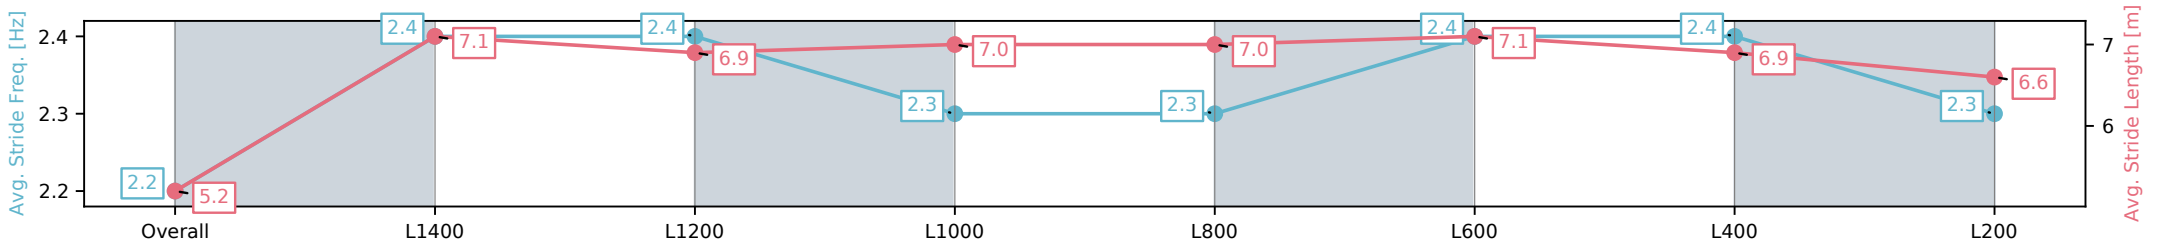

Morphettville Parks SA - Professional

Race 4: Dominant Handicap - 1550m

15 February 2025 - 2:13PM

Track Rating: Good 4, Weather: Overcast, Rail Position: +3m
1000m-W/Post, True Remainder

Section	Overall	L1400	L1200	L1000	L800	L600	L400	L200
Section Times	1:33.89[6] (0:12.60)	1:21.29[8] (0:11.30)	1:09.99[7] (0:11.42)	0:58.57[7] (0:11.54)	0:47.03[7] (0:11.56)	0:35.47[7] (0:11.52)	0:23.95[6] (0:11.68)	0:12.27[7] (0:12.27)
Average Speed [km/h]	42.8	63.9	63.1	62.5	62.6	64.1	62.4	57.9
Top Speed [km/h]	60.9	65.3	63.7	63.0	63.6	65.2	64.1	60.2
Avg. Dist. to Rail [m]	5.3	1.9	0.6	1.3	1.5	4.1	6.9	8.4
Avg. Stride Freq. [Hz]	2.2	2.4	2.4	2.3	2.3	2.4	2.4	2.3
Avg. Stride Length [m]	5.2	7.1	6.9	7.0	7.0	7.1	6.9	6.6