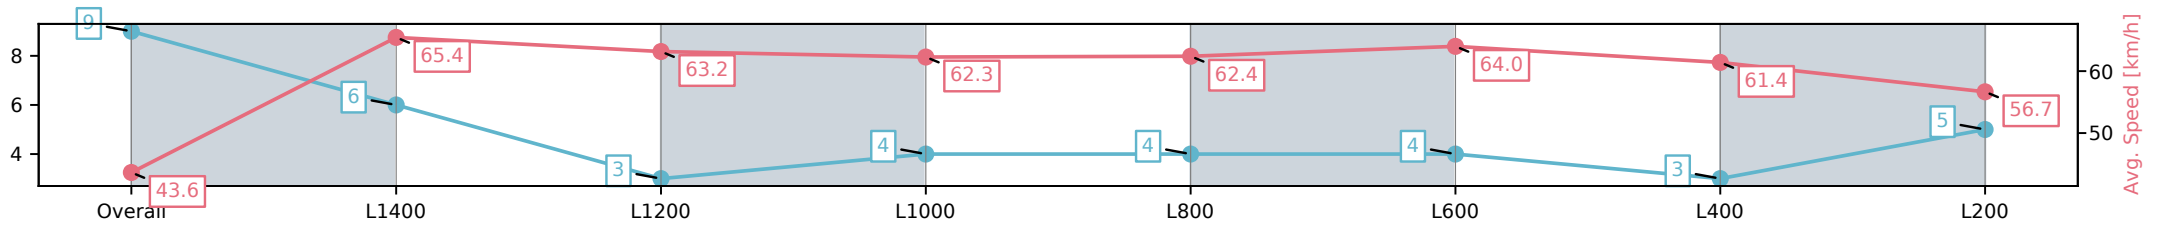

Morphettville Parks SA - Professional

Race 4: Dominant Handicap - 1550m

15 February 2025 - 2:13PM

Track Rating: Good 4, Weather: Overcast, Rail Position: +3m
1000m-W/Post, True Remainder

Section	Overall	L1400	L1200	L1000	L800	L600	L400	L200
Section Times	1:34.04[9] (0:12.38)	1:21.66[6] (0:11.04)	1:10.62[3] (0:11.57)	0:59.04[4] (0:11.61)	0:47.43[4] (0:11.63)	0:35.80[4] (0:11.45)	0:24.35[3] (0:11.85)	0:12.50[5] (0:12.50)
Average Speed [km/h]	43.6	65.4	63.2	62.3	62.4	64.0	61.4	56.7
Top Speed [km/h]	62.7	68.3	63.8	62.5	62.7	65.6	64.1	60.9
Avg. Dist. to Rail [m]	9.2	3.4	3.0	3.1	2.8	2.9	5.4	7.3
Avg. Stride Freq. [Hz]	2.1	2.3	2.3	2.2	2.2	2.3	2.3	2.2
Avg. Stride Length [m]	5.8	7.6	7.3	7.3	7.4	7.4	7.2	6.8