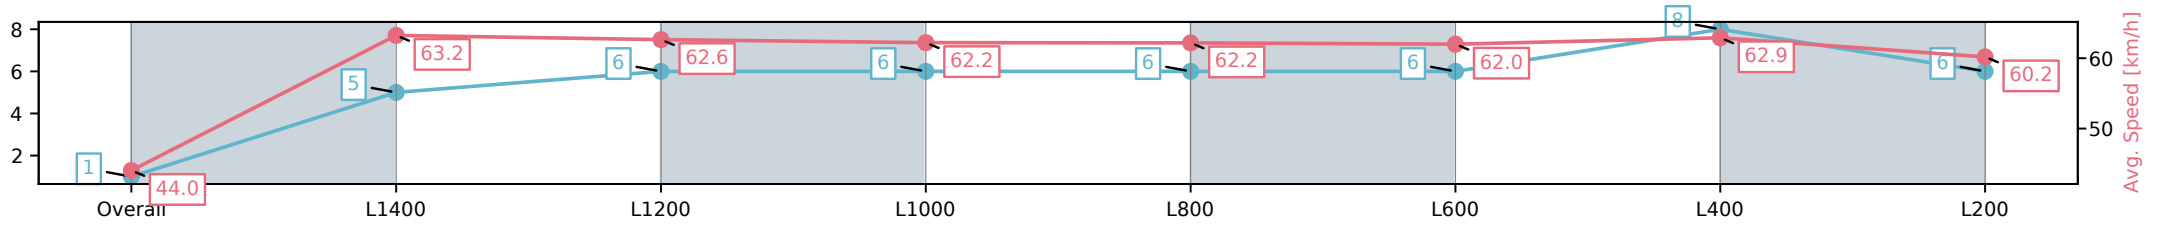

Race 4: Dominant Handicap - 1550m

15 February 2025 - 2:13PM

Track Rating: Good 4, Weather: Overcast, Rail Position: +3m
1000m-W/Post, True Remainder

Section	Overall	L1400	L1200	L1000	L800	L600	L400	L200
Section Times	1:33.39[1] (0:12.26)	1:21.13[5] (0:11.39)	1:09.74[6] (0:11.56)	0:58.17[6] (0:11.56)	0:46.60[6] (0:11.60)	0:35.00[6] (0:11.71)	0:23.29[8] (0:11.47)	0:11.82[6] (0:11.82)
Average Speed [km/h]	44.0	63.2	62.6	62.2	62.2	62.0	62.9	60.2
Top Speed [km/h]	62.0	64.2	64.0	62.9	62.7	62.6	63.6	62.2
Avg. Dist. to Rail [m]	3.9	0.9	1.0	0.9	0.8	1.3	0.9	1.3
Avg. Stride Freq. [Hz]	2.3	2.4	2.3	2.3	2.3	2.3	2.4	2.4
Avg. Stride Length [m]	5.3	7.4	7.1	7.1	7.2	7.1	7.0	6.8