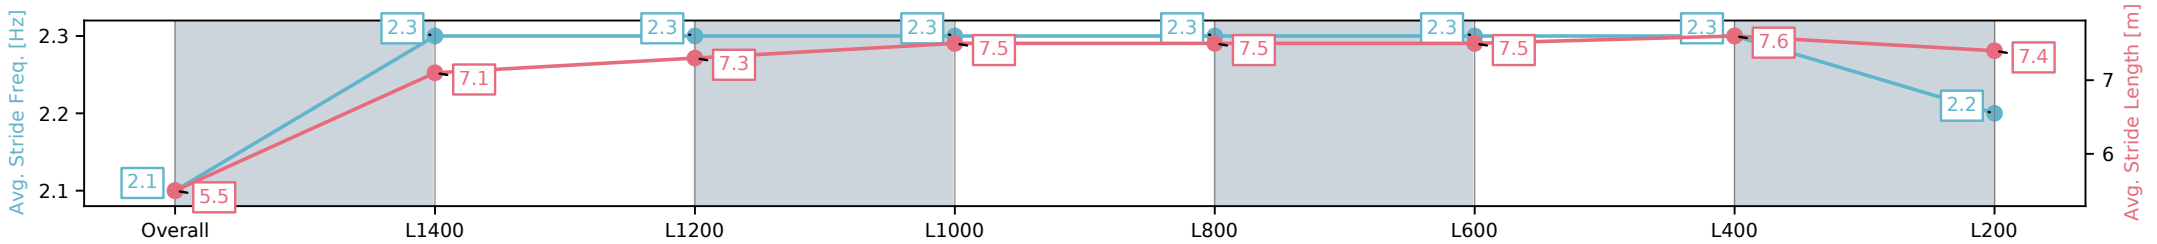

Morphettville Parks SA - Professional

Race 4: Dominant Handicap - 1550m

15 February 2025 - 2:13PM

Track Rating: Good 4, Weather: Overcast, Rail Position: +3m
1000m-W/Post, True Remainder

Section	Overall	L1400	L1200	L1000	L800	L600	L400	L200
Section Times	1:34.11[10] (0:12.52)	1:21.59[7] (0:11.46)	1:10.13[8] (0:11.56)	0:58.57[9] (0:11.56)	0:47.00[9] (0:11.57)	0:35.42[10] (0:11.74)	0:23.68[10] (0:11.69)	0:11.99[10] (0:11.99)
Average Speed [km/h]	42.9	63.3	62.9	62.4	62.5	62.5	61.8	59.4
Top Speed [km/h]	67.6	67.2	63.9	62.8	63.0	63.2	62.7	60.7
Avg. Dist. to Rail [m]	4.6	2.4	1.8	2.3	1.9	3.0	3.2	4.5
Avg. Stride Freq. [Hz]	2.1	2.3	2.3	2.3	2.3	2.3	2.3	2.2
Avg. Stride Length [m]	5.5	7.1	7.3	7.5	7.5	7.5	7.6	7.4

- [] Ranking at each section and finish
- :-:- No data available at this section
- NA No data available