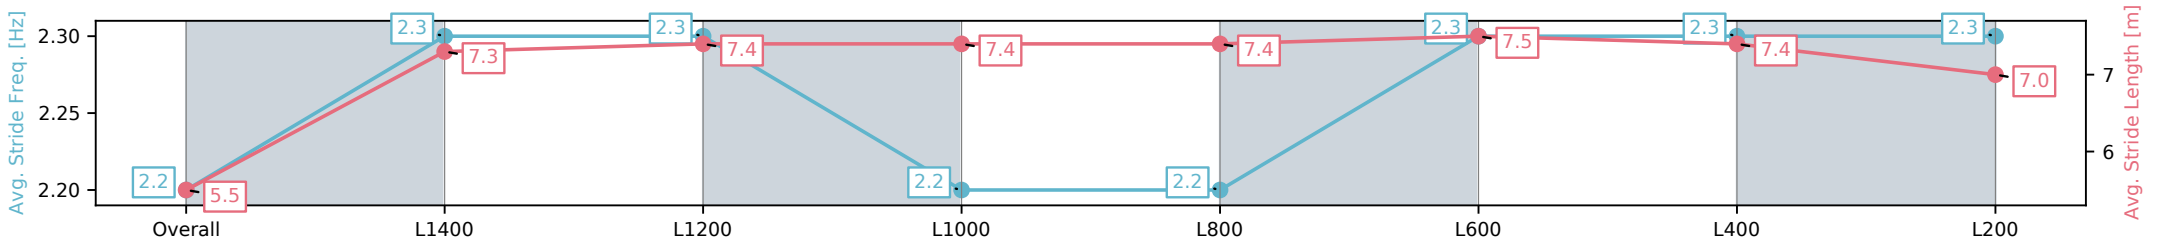

Morphettville Parks SA - Professional

Race 4: Dominant Handicap - 1550m

15 February 2025 - 2:13PM

Track Rating: Good 4, Weather: Overcast, Rail Position: +3m
1000m-W/Post, True Remainder

Section	Overall	L1400	L1200	L1000	L800	L600	L400	L200
Section Times	1:33.44[3] (0:12.23)	1:21.21[4] (0:11.30)	1:09.91[5] (0:11.60)	0:58.31[5] (0:11.54)	0:46.77[5] (0:11.57)	0:35.19[5] (0:11.59)	0:23.60[4] (0:11.66)	0:11.94[4] (0:11.94)
Average Speed [km/h]	44.2	63.8	62.7	62.5	62.5	62.9	62.0	59.6
Top Speed [km/h]	61.9	64.7	63.3	63.2	62.9	63.4	62.7	61.7
Avg. Dist. to Rail [m]	7.1	2.4	2.0	2.3	1.9	2.1	3.1	5.3
Avg. Stride Freq. [Hz]	2.2	2.3	2.3	2.2	2.2	2.3	2.3	2.3
Avg. Stride Length [m]	5.5	7.3	7.4	7.4	7.4	7.5	7.4	7.0

[] Ranking at each section and finish
 -:-:- No data available at this section
 NA No data available

Horse/Jockey Name	SPARKUP/Ben Price
Finish Rank	4
Fastest Section Time (Section)	0:11.03 (L1400)
Top Speed [km/h] (Section)	67.3 (L1400)
Race State	Finished