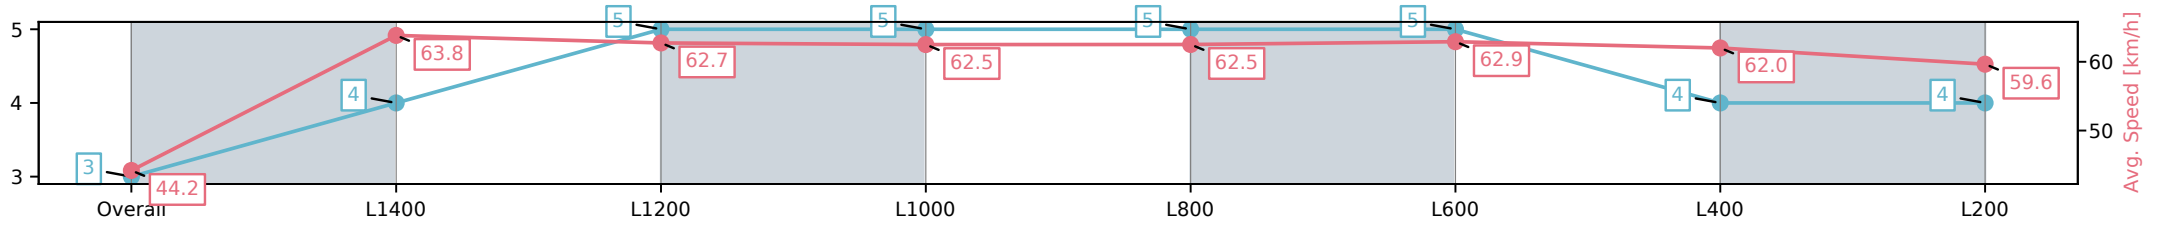

Morphettville Parks SA - Professional

Race 4: Dominant Handicap - 1550m

15 February 2025 - 2:13PM

Track Rating: Good 4, Weather: Overcast, Rail Position: +3m
1000m-W/Post, True Remainder

Section	Overall	L1400	L1200	L1000	L800	L600	L400	L200
Section Times	1:33.44[3] (0:12.23)	1:21.21[4] (0:11.30)	1:09.91[5] (0:11.60)	0:58.31[5] (0:11.54)	0:46.77[5] (0:11.57)	0:35.19[5] (0:11.59)	0:23.60[4] (0:11.66)	0:11.94[4] (0:11.94)
Average Speed [km/h]	44.2	63.8	62.7	62.5	62.5	62.9	62.0	59.6
Top Speed [km/h]	61.9	64.7	63.3	63.2	62.9	63.4	62.7	61.7
Avg. Dist. to Rail [m]	7.1	2.4	2.0	2.3	1.9	2.1	3.1	5.3
Avg. Stride Freq. [Hz]	2.2	2.3	2.3	2.2	2.2	2.3	2.3	2.3
Avg. Stride Length [m]	5.5	7.3	7.4	7.4	7.4	7.5	7.4	7.0