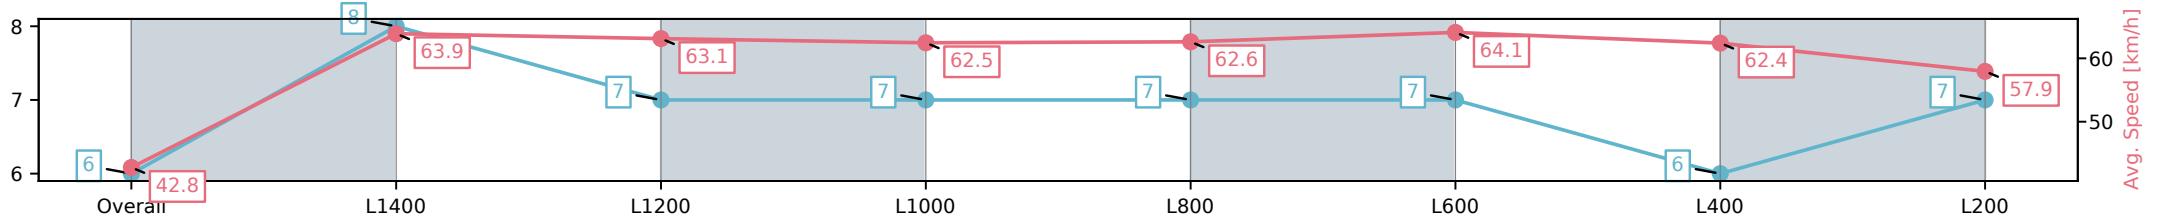

Morphettville Parks SA - Professional

Race 4: Dominant Handicap - 1550m

15 February 2025 - 2:13PM

Track Rating: Good 4, Weather: Overcast, Rail Position: +3m
1000m-W/Post, True Remainder

Section	Overall	L1400	L1200	L1000	L800	L600	L400	L200
Section Times	1:33.89[6] (0:12.60)	1:21.29[8] (0:11.30)	1:09.99[7] (0:11.42)	0:58.57[7] (0:11.54)	0:47.03[7] (0:11.56)	0:35.47[7] (0:11.52)	0:23.95[6] (0:11.68)	0:12.27[7] (0:12.27)
Average Speed [km/h]	42.8	63.9	63.1	62.5	62.6	64.1	62.4	57.9
Top Speed [km/h]	60.9	65.3	63.7	63.0	63.6	65.2	64.1	60.2
Avg. Dist. to Rail [m]	5.3	1.9	0.6	1.3	1.5	4.1	6.9	8.4
Avg. Stride Freq. [Hz]	2.2	2.4	2.4	2.3	2.3	2.4	2.4	2.3
Avg. Stride Length [m]	5.2	7.1	6.9	7.0	7.0	7.1	6.9	6.6