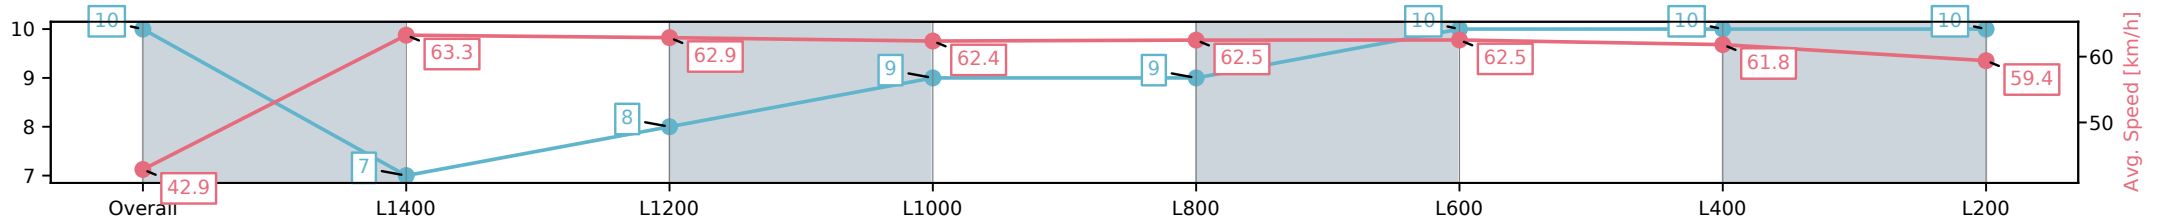

Morphettville Parks SA - Professional

Race 4: Dominant Handicap - 1550m

15 February 2025 - 2:13PM

Track Rating: Good 4, Weather: Overcast, Rail Position: +3m
1000m-W/Post, True Remainder

Section	Overall	L1400	L1200	L1000	L800	L600	L400	L200
Section Times	1:34.11[10] (0:12.52)	1:21.59[7] (0:11.46)	1:10.13[8] (0:11.56)	0:58.57[9] (0:11.56)	0:47.00[9] (0:11.57)	0:35.42[10] (0:11.74)	0:23.68[10] (0:11.69)	0:11.99[10] (0:11.99)
Average Speed [km/h]	42.9	63.3	62.9	62.4	62.5	62.5	61.8	59.4
Top Speed [km/h]	67.6	67.2	63.9	62.8	63.0	63.2	62.7	60.7
Avg. Dist. to Rail [m]	4.6	2.4	1.8	2.3	1.9	3.0	3.2	4.5
Avg. Stride Freq. [Hz]	2.1	2.3	2.3	2.3	2.3	2.3	2.3	2.2
Avg. Stride Length [m]	5.5	7.1	7.3	7.5	7.5	7.5	7.6	7.4