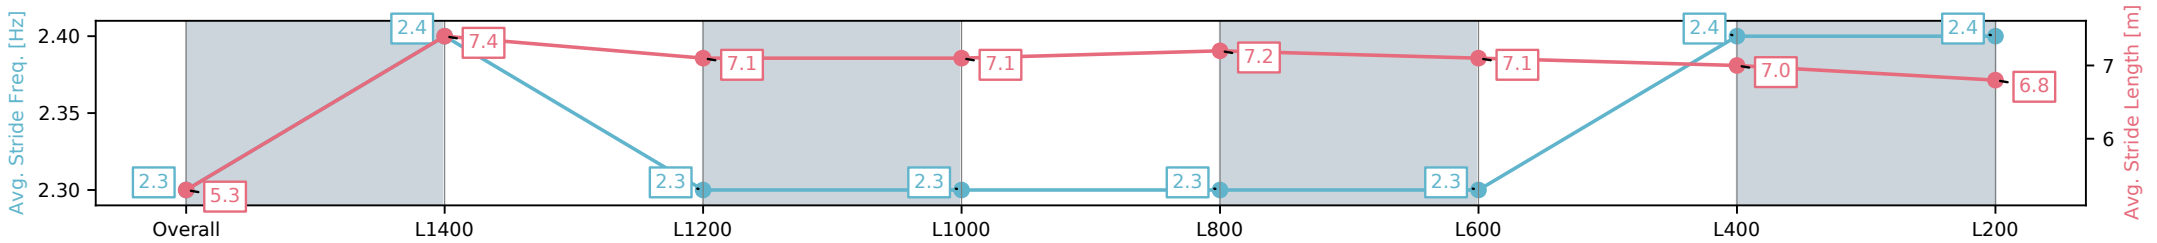

Race 4: Dominant Handicap - 1550m

15 February 2025 - 2:13PM

Track Rating: Good 4, Weather: Overcast, Rail Position: +3m
1000m-W/Post, True Remainder

Section	Overall	L1400	L1200	L1000	L800	L600	L400	L200
Section Times	1:33.39[1] (0:12.26)	1:21.13[5] (0:11.39)	1:09.74[6] (0:11.56)	0:58.17[6] (0:11.56)	0:46.60[6] (0:11.60)	0:35.00[6] (0:11.71)	0:23.29[8] (0:11.47)	0:11.82[6] (0:11.82)
Average Speed [km/h]	44.0	63.2	62.6	62.2	62.2	62.0	62.9	60.2
Top Speed [km/h]	62.0	64.2	64.0	62.9	62.7	62.6	63.6	62.2
Avg. Dist. to Rail [m]	3.9	0.9	1.0	0.9	0.8	1.3	0.9	1.3
Avg. Stride Freq. [Hz]	2.3	2.4	2.3	2.3	2.3	2.3	2.4	2.4
Avg. Stride Length [m]	5.3	7.4	7.1	7.1	7.2	7.1	7.0	6.8