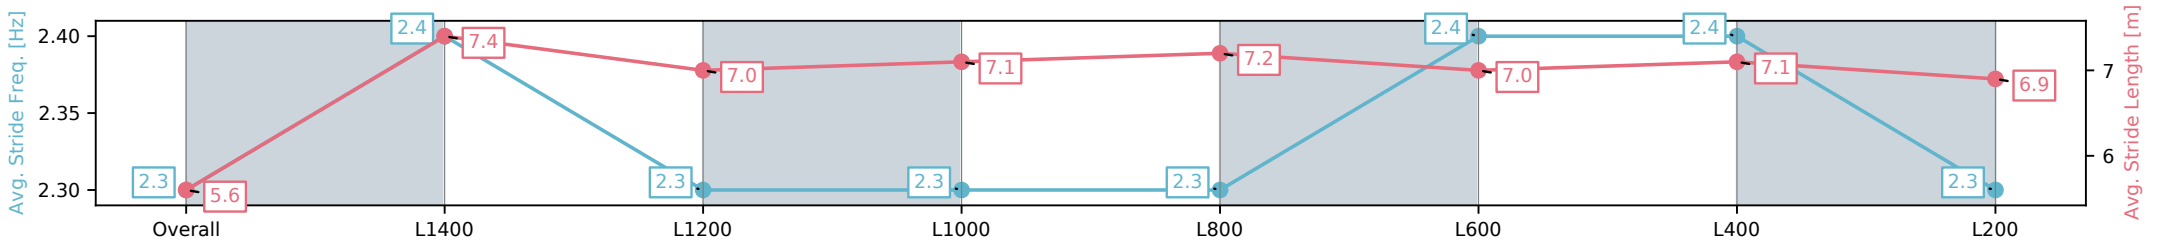

Morphettville Parks SA - Professional

Race 4: Dominant Handicap - 1550m

15 February 2025 - 2:13PM

Track Rating: Good 4, Weather: Overcast, Rail Position: +3m
1000m-W/Post, True Remainder

Section	Overall	L1400	L1200	L1000	L800	L600	L400	L200
Section Times	1:33.53[4] (0:11.97)	1:21.56[1] (0:11.03)	1:10.53[1] (0:11.62)	0:58.91[1] (0:11.67)	0:47.24[1] (0:11.66)	0:35.58[1] (0:11.64)	0:23.94[1] (0:11.77)	0:12.17[1] (0:12.17)
Average Speed [km/h]	45.1	65.5	62.4	61.7	62.0	62.3	61.3	58.5
Top Speed [km/h]	65.0	67.3	63.2	62.0	62.1	62.6	62.5	60.6
Avg. Dist. to Rail [m]	8.3	2.7	1.3	1.4	1.0	1.2	2.5	3.8
Avg. Stride Freq. [Hz]	2.3	2.4	2.3	2.3	2.3	2.4	2.4	2.3
Avg. Stride Length [m]	5.6	7.4	7.0	7.1	7.2	7.0	7.1	6.9