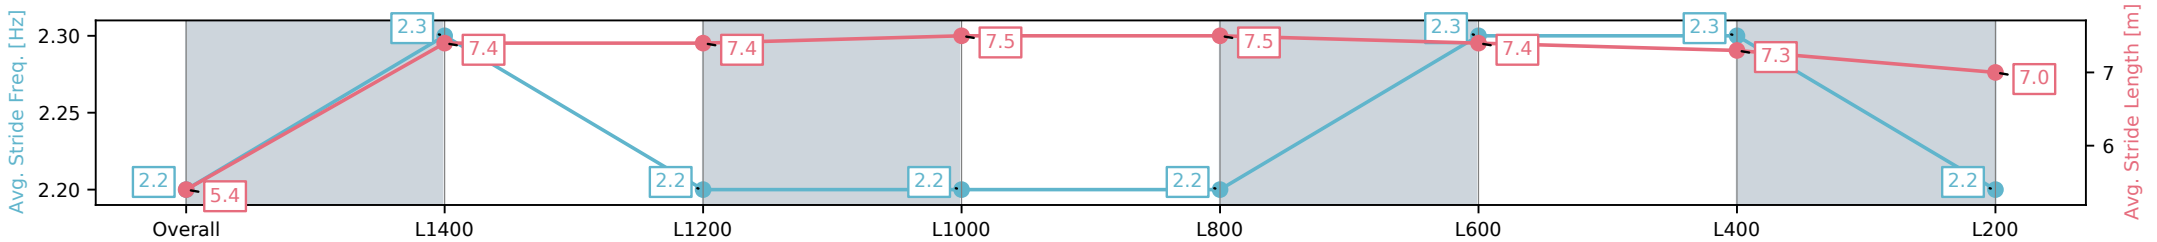

Morphettville Parks SA - Professional

Race 4: Dominant Handicap - 1550m

15 February 2025 - 2:13PM

Track Rating: Good 4, Weather: Overcast, Rail Position: +3m
1000m-W/Post, True Remainder

Section	Overall	L1400	L1200	L1000	L800	L600	L400	L200
Section Times	1:33.91[8] (0:12.76)	1:21.15[10] (0:11.23)	1:09.92[9] (0:11.63)	0:58.29[10] (0:11.51)	0:46.78[10] (0:11.52)	0:35.26[9] (0:11.35)	0:23.91[7] (0:11.67)	0:12.24[8] (0:12.24)
Average Speed [km/h]	42.2	64.3	63.0	62.6	63.1	65.4	62.4	58.2
Top Speed [km/h]	61.1	66.1	65.0	63.1	64.6	65.7	65.0	60.0
Avg. Dist. to Rail [m]	4.3	3.2	3.0	3.3	3.2	4.9	7.3	8.9
Avg. Stride Freq. [Hz]	2.2	2.3	2.2	2.2	2.2	2.3	2.3	2.2
Avg. Stride Length [m]	5.4	7.4	7.4	7.5	7.5	7.4	7.3	7.0