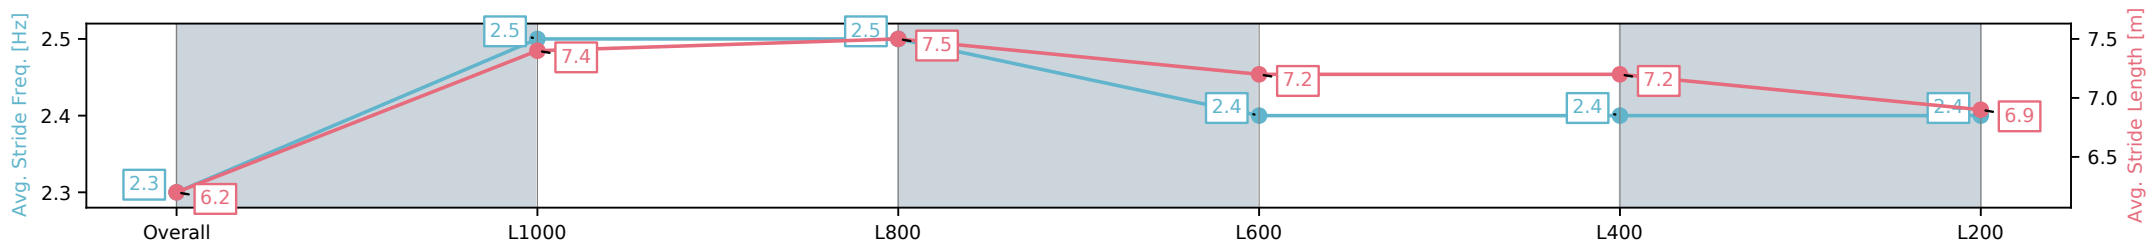

Horse/Jockey Name	CAPTAIN JOOLIAN/Rochelle Milnes
Finish Rank	8
Fastest Section Time (Section)	0:10.79 (L800)
Top Speed [km/h] (Section)	69.7 (L1000)
Race State	Finished

Morphettville Parks SA - Professional
Race 3: Adelaide Cup Day Monday 10 March Handicap - 1250m
15 February 2025 - 1:37PM
Track Rating: Good 4, Weather: Overcast, Rail Position: +3m
1000m-W/Post, True Remainder

Section	Overall	L1000	L800	L600	L400	L200
Section Times	1:13.67[8] (0:17.24)	0:56.43[6] (0:10.79)	0:45.64[5] (0:10.79)	0:34.85[4] (0:11.28)	0:23.56[4] (0:11.49)	0:12.07[6] (0:12.07)
Average Speed [km/h]	52.2	66.9	66.8	64.5	63.0	59.7
Top Speed [km/h]	65.6	68.8	69.7	65.8	64.4	62.6
Avg. Dist. to Rail [m]	3.5	0.6	0.9	2.2	3.4	6.0
Avg. Stride Freq. [Hz]	2.3	2.5	2.5	2.4	2.4	2.4
Avg. Stride Length [m]	6.2	7.4	7.5	7.2	7.2	6.9

Report Created: Sat 15 February 2025 14:24:46 GMT+11 (Note: Timing is based on positional data)

[ ] Ranking at each section and finish
-:-:- No data available at this section
NA No data available