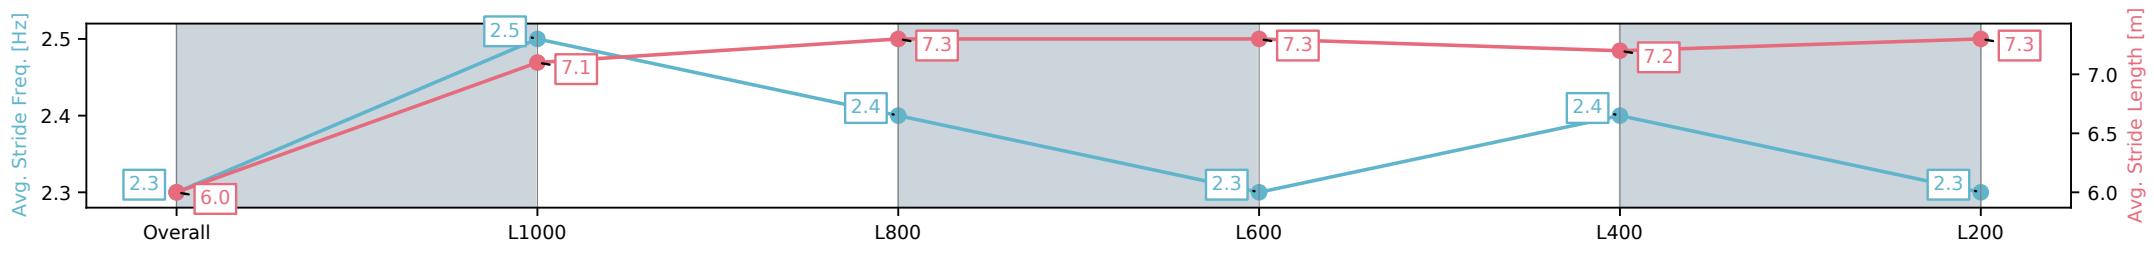

Horse/Jockey Name	ANNIHILATE/Felicity Atkinson
Finish Rank	6
Fastest Section Time (Section)	0:10.79 (L600)
Top Speed [km/h] (Section)	68.8 (L1000)
Race State	Finished

Morphettville Parks SA - Professional
Race 3: Adelaide Cup Day Monday 10 March Handicap - 1250m
15 February 2025 - 1:37PM
Track Rating: Good 4, Weather: Overcast, Rail Position: +3m
1000m-W/Post, True Remainder

Section	Overall	L1000	L800	L600	L400	L200
Section Times	1:13.65[6] (0:17.42)	0:56.23[8] (0:10.91)	0:45.32[8] (0:10.79)	0:34.53[8] (0:11.27)	0:23.26[8] (0:11.34)	0:11.92[8] (0:11.92)
Average Speed [km/h]	51.7	66.6	67.0	64.7	64.1	60.4
Top Speed [km/h]	64.7	67.9	68.8	65.3	64.6	63.2
Avg. Dist. to Rail [m]	3.9	1.7	1.9	2.3	4.1	7.1
Avg. Stride Freq. [Hz]	2.3	2.5	2.4	2.3	2.4	2.3
Avg. Stride Length [m]	6.0	7.1	7.3	7.3	7.2	7.3

[ ] Ranking at each section and finish
-:-:- No data available at this section
NA No data available