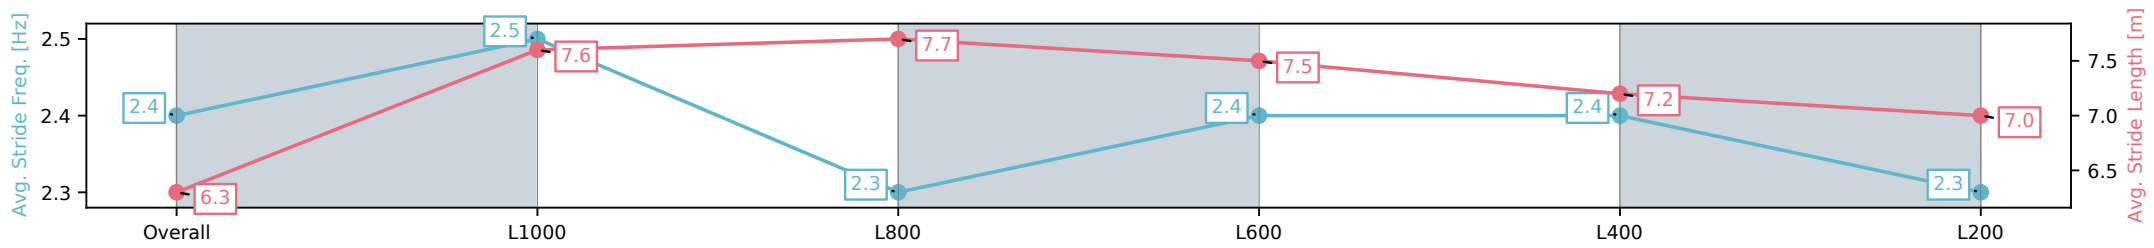

Horse/Jockey Name	ROKABYE WARRIOR/Alana Livesey
Finish Rank	4
Fastest Section Time (Section)	0:10.78 (L800)
Top Speed [km/h] (Section)	67.9 (Overall)
Race State	Finished

Morphettville Parks SA - Professional
Race 3: Adelaide Cup Day Monday 10 March Handicap - 1250m

15 February 2025 - 1:37PM

Track Rating: Good 4, Weather: Overcast, Rail Position: +3m
1000m-W/Post, True Remainder

Section	Overall	L1000	L800	L600	L400	L200
Section Times	1:13.59[4] (0:16.57)	0:57.01[1] (0:10.78)	0:46.23[1] (0:11.14)	0:35.09[2] (0:11.21)	0:23.88[1] (0:11.56)	0:12.31[2] (0:12.31)
Average Speed [km/h]	54.4	67.7	65.0	65.0	62.4	58.5
Top Speed [km/h]	67.8	67.9	67.8	65.9	63.5	61.8
Avg. Dist. to Rail [m]	5.1	2.8	3.3	2.1	2.5	2.9
Avg. Stride Freq. [Hz]	2.4	2.5	2.3	2.4	2.4	2.3
Avg. Stride Length [m]	6.3	7.6	7.7	7.5	7.2	7.0

[ ] Ranking at each section and finish
-:-:- No data available at this section
NA No data available