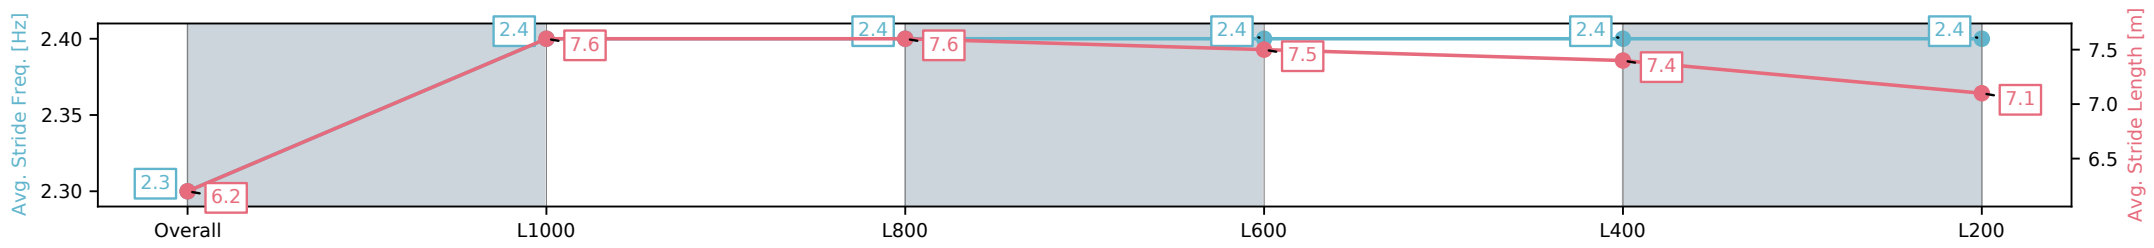

Horse/Jockey Name	LUCKY FORTUNA/Justin Potter
Finish Rank	3
Fastest Section Time (Section)	0:10.94 (L800)
Top Speed [km/h] (Section)	68.2 (Overall)
Race State	Finished

Morphettville Parks SA - Professional
Race 3: Adelaide Cup Day Monday 10 March Handicap - 1250m

15 February 2025 - 1:37PM

Track Rating: Good 4, Weather: Overcast, Rail Position: +3m
1000m-W/Post, True Remainder

Section	Overall	L1000	L800	L600	L400	L200
Section Times	1:13.48[3] (0:16.92)	0:56.56[4] (0:10.94)	0:45.62[4] (0:10.98)	0:34.64[5] (0:11.28)	0:23.36[5] (0:11.37)	0:11.99[5] (0:11.99)
Average Speed [km/h]	53.2	66.4	66.0	64.6	63.8	60.0
Top Speed [km/h]	65.7	68.2	68.2	65.5	64.9	62.9
Avg. Dist. to Rail [m]	1.6	1.6	2.4	2.6	3.1	4.7
Avg. Stride Freq. [Hz]	2.3	2.4	2.4	2.4	2.4	2.4
Avg. Stride Length [m]	6.2	7.6	7.6	7.5	7.4	7.1

[ ] Ranking at each section and finish
-:-:- No data available at this section
NA No data available