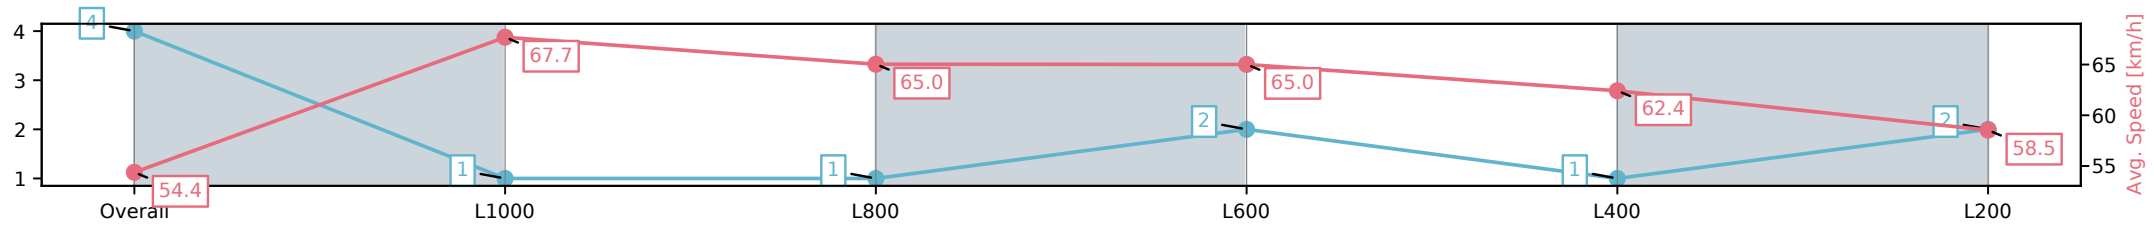

Horse/Jockey Name	ROKABYE WARRIOR/Alana Livesey
Finish Rank	4
Fastest Section Time (Section)	0:10.78 (L800)
Top Speed [km/h] (Section)	67.9 (Overall)
Race State	Finished

Morphettville Parks SA - Professional
Race 3: Adelaide Cup Day Monday 10 March Handicap - 1250m

15 February 2025 - 1:37PM

Track Rating: Good 4, Weather: Overcast, Rail Position: +3m
1000m-W/Post, True Remainder

Section	Overall	L1000	L800	L600	L400	L200
Section Times	1:13.59[4] (0:16.57)	0:57.01[1] (0:10.78)	0:46.23[1] (0:11.14)	0:35.09[2] (0:11.21)	0:23.88[1] (0:11.56)	0:12.31[2] (0:12.31)
Average Speed [km/h]	54.4	67.7	65.0	65.0	62.4	58.5
Top Speed [km/h]	67.8	67.9	67.8	65.9	63.5	61.8
Avg. Dist. to Rail [m]	5.1	2.8	3.3	2.1	2.5	2.9
Avg. Stride Freq. [Hz]	2.4	2.5	2.3	2.4	2.4	2.3
Avg. Stride Length [m]	6.3	7.6	7.7	7.5	7.2	7.0

[ ] Ranking at each section and finish
-:-:- No data available at this section
NA No data available