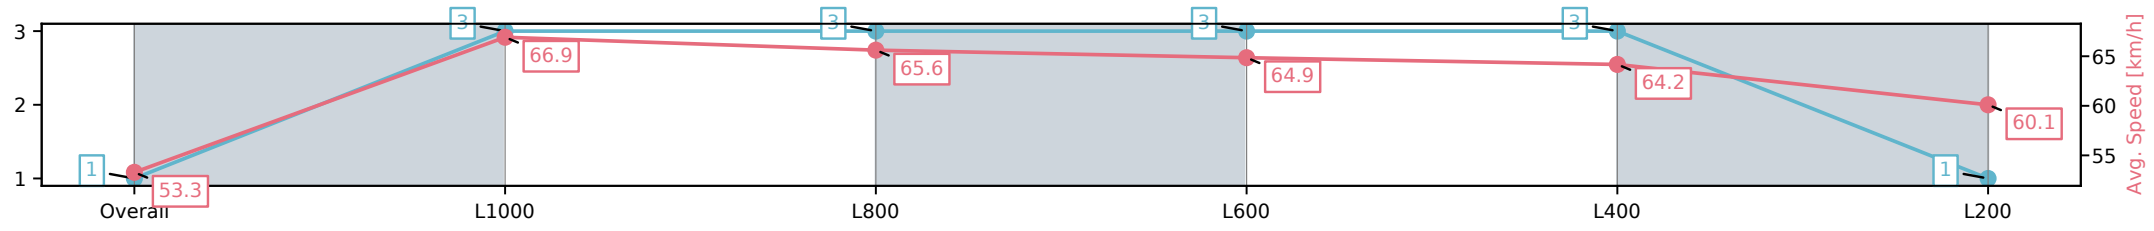

Section	Overall	L1000	L800	L600	L400	L200
Section Times	1:13.18[1] (0:16.89)	0:56.29[3] (0:10.83)	0:45.46[3] (0:11.01)	0:34.45[3] (0:11.19)	0:23.26[3] (0:11.26)	0:12.00[1] (0:12.00)
Average Speed [km/h]	53.3	66.9	65.6	64.9	64.2	60.1
Top Speed [km/h]	66.4	67.9	66.9	65.1	65.0	62.8
Avg. Dist. to Rail [m]	2.9	1.2	1.4	1.5	3.2	4.9
Avg. Stride Freq. [Hz]	2.4	2.5	2.4	2.4	2.5	2.4
Avg. Stride Length [m]	6.1	7.3	7.0	7.0	6.6	6.6