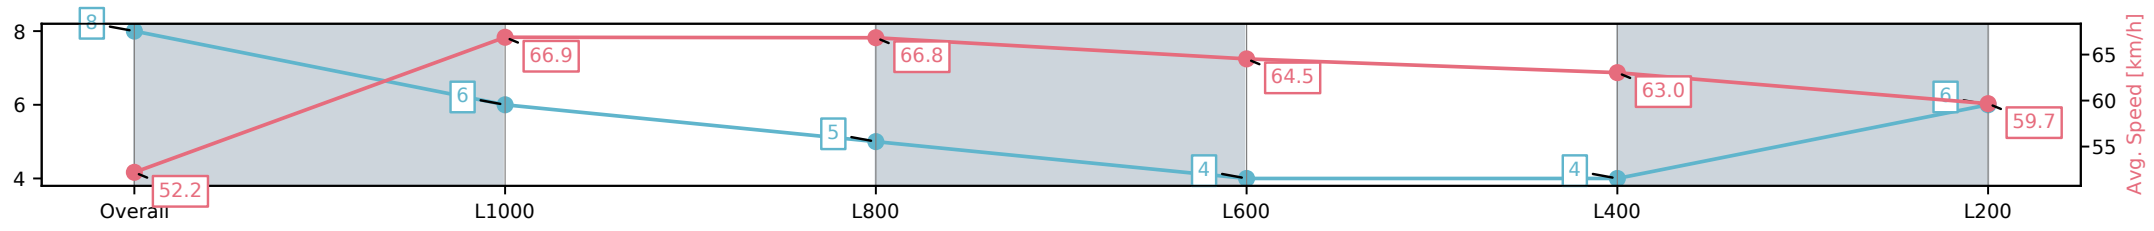

Horse/Jockey Name	CAPTAIN JOOLIAN/Rochelle Milnes
Finish Rank	8
Fastest Section Time (Section)	0:10.79 (L800)
Top Speed [km/h] (Section)	69.7 (L1000)
Race State	Finished

Morphettville Parks SA - Professional
Race 3: Adelaide Cup Day Monday 10 March Handicap - 1250m
15 February 2025 - 1:37PM
Track Rating: Good 4, Weather: Overcast, Rail Position: +3m
1000m-W/Post, True Remainder

Section	Overall	L1000	L800	L600	L400	L200
Section Times	1:13.67[8] (0:17.24)	0:56.43[6] (0:10.79)	0:45.64[5] (0:10.79)	0:34.85[4] (0:11.28)	0:23.56[4] (0:11.49)	0:12.07[6] (0:12.07)
Average Speed [km/h]	52.2	66.9	66.8	64.5	63.0	59.7
Top Speed [km/h]	65.6	68.8	69.7	65.8	64.4	62.6
Avg. Dist. to Rail [m]	3.5	0.6	0.9	2.2	3.4	6.0
Avg. Stride Freq. [Hz]	2.3	2.5	2.5	2.4	2.4	2.4
Avg. Stride Length [m]	6.2	7.4	7.5	7.2	7.2	6.9

Report Created: Sat 15 February 2025 14:24:46 GMT+11 (Note: Timing is based on positional data)

[ ] Ranking at each section and finish
-:-:- No data available at this section
NA No data available