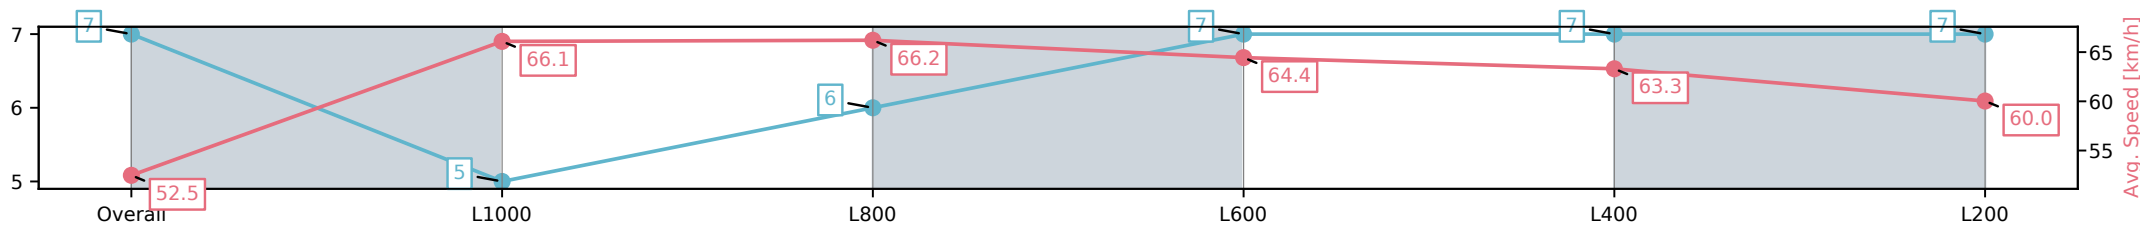

Horse/Jockey Name	DODD/Taylor Johnstone
Finish Rank	7
Fastest Section Time (Section)	0:10.91 (L600)
Top Speed [km/h] (Section)	66.8 (L1000)
Race State	Finished

Morphettville Parks SA - Professional
Race 3: Adelaide Cup Day Monday 10 March Handicap - 1250m

15 February 2025 - 1:37PM

Track Rating: Good 4, Weather: Overcast, Rail Position: +3m
1000m-W/Post, True Remainder

Section	Overall	L1000	L800	L600	L400	L200
Section Times	1:13.66[7] (0:17.14)	0:56.52[5] (0:10.94)	0:45.58[6] (0:10.91)	0:34.67[7] (0:11.25)	0:23.42[7] (0:11.42)	0:12.00[7] (0:12.00)
Average Speed [km/h]	52.5	66.1	66.2	64.4	63.3	60.0
Top Speed [km/h]	64.9	66.5	66.8	64.8	63.9	62.5
Avg. Dist. to Rail [m]	2.4	0.9	1.0	1.4	2.4	5.1
Avg. Stride Freq. [Hz]	2.2	2.4	2.3	2.3	2.3	2.2
Avg. Stride Length [m]	6.3	7.4	7.6	7.3	7.3	7.2

[ ] Ranking at each section and finish
-:-:- No data available at this section
NA No data available