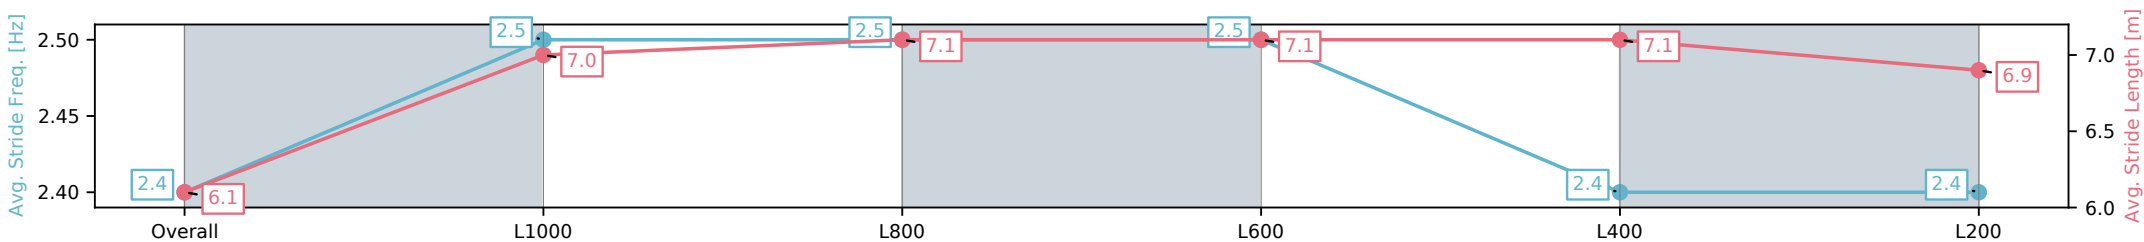

Horse/Jockey Name	LIMBERING/Alan Lai
Finish Rank	5
Fastest Section Time (Section)	0:10.85 (L800)
Top Speed [km/h] (Section)	68.6 (Overall)
Race State	Finished

Morphettville Parks SA - Professional
Race 3: Adelaide Cup Day Monday 10 March Handicap - 1250m

15 February 2025 - 1:37PM

Track Rating: Good 4, Weather: Overcast, Rail Position: +3m
1000m-W/Post, True Remainder

Section	Overall	L1000	L800	L600	L400	L200
Section Times	1:13.61[5] (0:16.60)	0:57.01[2] (0:10.85)	0:46.16[2] (0:11.04)	0:35.12[1] (0:11.27)	0:23.85[2] (0:11.56)	0:12.29[3] (0:12.28)
Average Speed [km/h]	54.2	66.7	65.4	64.1	62.4	58.6
Top Speed [km/h]	68.6	66.9	66.3	64.8	63.4	61.5
Avg. Dist. to Rail [m]	4.0	0.9	1.0	0.9	1.4	2.4
Avg. Stride Freq. [Hz]	2.4	2.5	2.5	2.5	2.4	2.4
Avg. Stride Length [m]	6.1	7.0	7.1	7.1	7.1	6.9

- [ ] Ranking at each section and finish
- -:-:- No data available at this section
- NA No data available