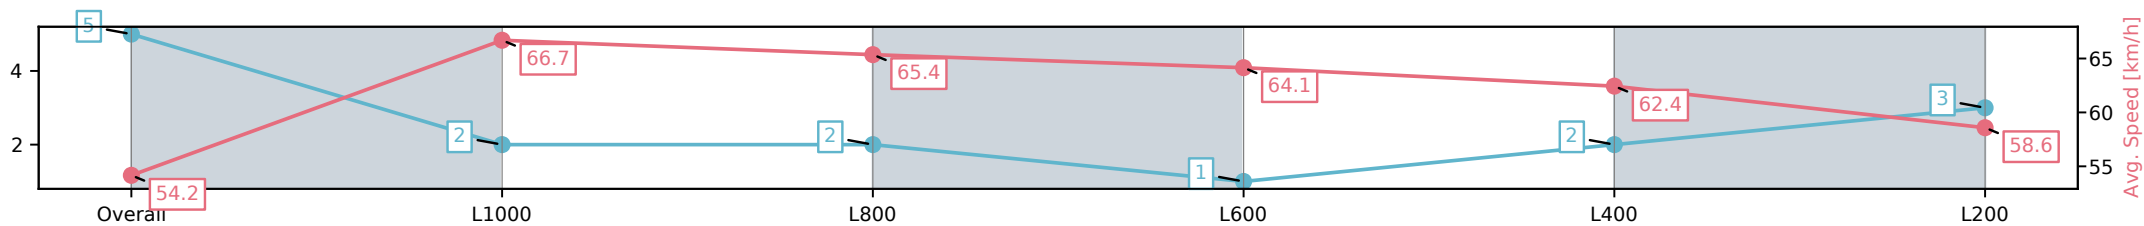

Horse/Jockey Name	LIMBERING/Alan Lai
Finish Rank	5
Fastest Section Time (Section)	0:10.85 (L800)
Top Speed [km/h] (Section)	68.6 (Overall)
Race State	Finished

Morphettville Parks SA - Professional
Race 3: Adelaide Cup Day Monday 10 March Handicap - 1250m

15 February 2025 - 1:37PM

Track Rating: Good 4, Weather: Overcast, Rail Position: +3m
1000m-W/Post, True Remainder

Section	Overall	L1000	L800	L600	L400	L200
Section Times	1:13.61[5] (0:16.60)	0:57.01[2] (0:10.85)	0:46.16[2] (0:11.04)	0:35.12[1] (0:11.27)	0:23.85[2] (0:11.56)	0:12.29[3] (0:12.28)
Average Speed [km/h]	54.2	66.7	65.4	64.1	62.4	58.6
Top Speed [km/h]	68.6	66.9	66.3	64.8	63.4	61.5
Avg. Dist. to Rail [m]	4.0	0.9	1.0	0.9	1.4	2.4
Avg. Stride Freq. [Hz]	2.4	2.5	2.5	2.5	2.4	2.4
Avg. Stride Length [m]	6.1	7.0	7.1	7.1	7.1	6.9

- [ ] Ranking at each section and finish
- -:-:- No data available at this section
- NA No data available