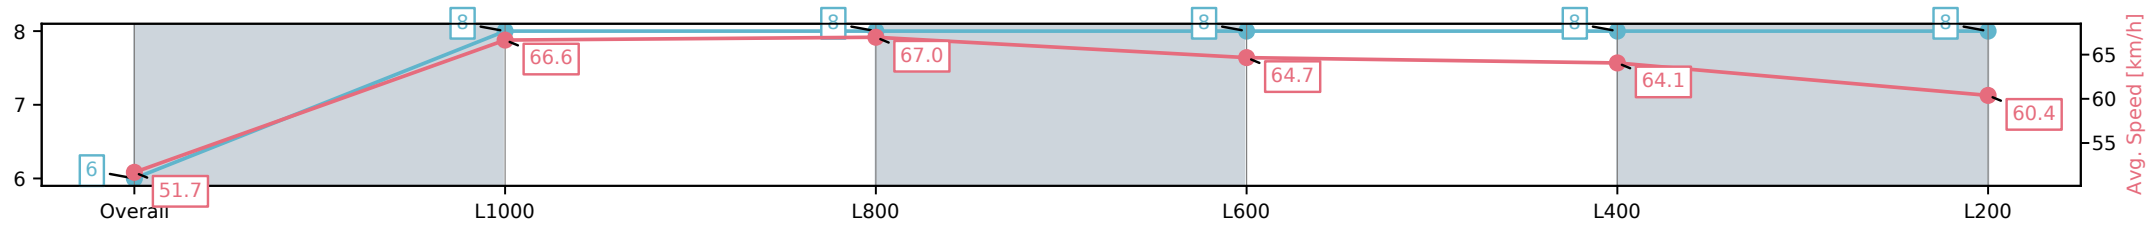

Horse/Jockey Name	ANNIHILATE/Felicity Atkinson
Finish Rank	6
Fastest Section Time (Section)	0:10.79 (L600)
Top Speed [km/h] (Section)	68.8 (L1000)
Race State	Finished

Morphettville Parks SA - Professional
Race 3: Adelaide Cup Day Monday 10 March Handicap - 1250m
15 February 2025 - 1:37PM
Track Rating: Good 4, Weather: Overcast, Rail Position: +3m
1000m-W/Post, True Remainder

Section	Overall	L1000	L800	L600	L400	L200
Section Times	1:13.65[6] (0:17.42)	0:56.23[8] (0:10.91)	0:45.32[8] (0:10.79)	0:34.53[8] (0:11.27)	0:23.26[8] (0:11.34)	0:11.92[8] (0:11.92)
Average Speed [km/h]	51.7	66.6	67.0	64.7	64.1	60.4
Top Speed [km/h]	64.7	67.9	68.8	65.3	64.6	63.2
Avg. Dist. to Rail [m]	3.9	1.7	1.9	2.3	4.1	7.1
Avg. Stride Freq. [Hz]	2.3	2.5	2.4	2.3	2.4	2.3
Avg. Stride Length [m]	6.0	7.1	7.3	7.3	7.2	7.3

[ ] Ranking at each section and finish
-:-:- No data available at this section
NA No data available