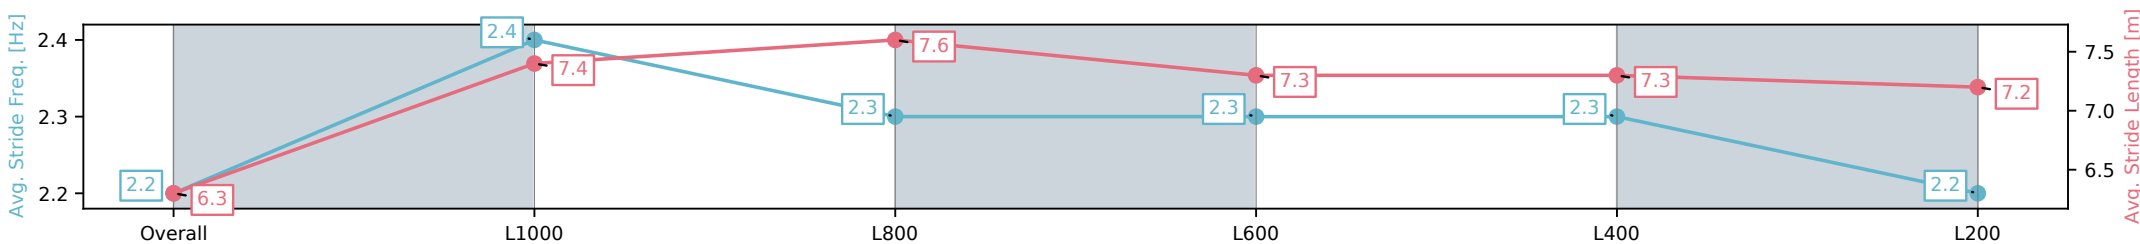

Horse/Jockey Name	DODD/Taylor Johnstone
Finish Rank	7
Fastest Section Time (Section)	0:10.91 (L600)
Top Speed [km/h] (Section)	66.8 (L1000)
Race State	Finished

Morphettville Parks SA - Professional
Race 3: Adelaide Cup Day Monday 10 March Handicap - 1250m

15 February 2025 - 1:37PM

Track Rating: Good 4, Weather: Overcast, Rail Position: +3m
1000m-W/Post, True Remainder

Section	Overall	L1000	L800	L600	L400	L200
Section Times	1:13.66[7] (0:17.14)	0:56.52[5] (0:10.94)	0:45.58[6] (0:10.91)	0:34.67[7] (0:11.25)	0:23.42[7] (0:11.42)	0:12.00[7] (0:12.00)
Average Speed [km/h]	52.5	66.1	66.2	64.4	63.3	60.0
Top Speed [km/h]	64.9	66.5	66.8	64.8	63.9	62.5
Avg. Dist. to Rail [m]	2.4	0.9	1.0	1.4	2.4	5.1
Avg. Stride Freq. [Hz]	2.2	2.4	2.3	2.3	2.3	2.2
Avg. Stride Length [m]	6.3	7.4	7.6	7.3	7.3	7.2

[ ] Ranking at each section and finish
-:-:- No data available at this section
NA No data available