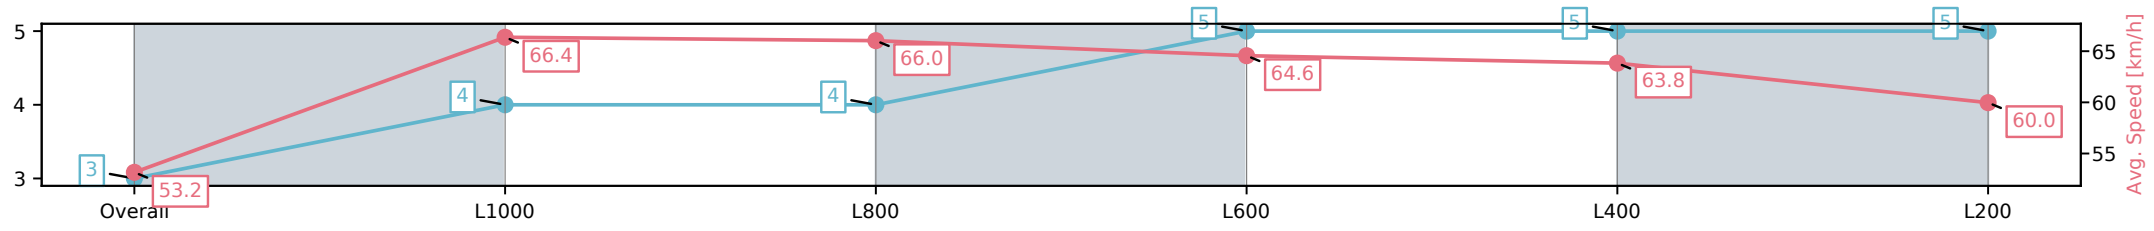

Horse/Jockey Name	LUCKY FORTUNA/Justin Potter
Finish Rank	3
Fastest Section Time (Section)	0:10.94 (L800)
Top Speed [km/h] (Section)	68.2 (Overall)
Race State	Finished

Morphettville Parks SA - Professional
Race 3: Adelaide Cup Day Monday 10 March Handicap - 1250m

15 February 2025 - 1:37PM

Track Rating: Good 4, Weather: Overcast, Rail Position: +3m
1000m-W/Post, True Remainder

Section	Overall	L1000	L800	L600	L400	L200
Section Times	1:13.48[3] (0:16.92)	0:56.56[4] (0:10.94)	0:45.62[4] (0:10.98)	0:34.64[5] (0:11.28)	0:23.36[5] (0:11.37)	0:11.99[5] (0:11.99)
Average Speed [km/h]	53.2	66.4	66.0	64.6	63.8	60.0
Top Speed [km/h]	65.7	68.2	68.2	65.5	64.9	62.9
Avg. Dist. to Rail [m]	1.6	1.6	2.4	2.6	3.1	4.7
Avg. Stride Freq. [Hz]	2.3	2.4	2.4	2.4	2.4	2.4
Avg. Stride Length [m]	6.2	7.6	7.6	7.5	7.4	7.1

[ ] Ranking at each section and finish
-:-:- No data available at this section
NA No data available