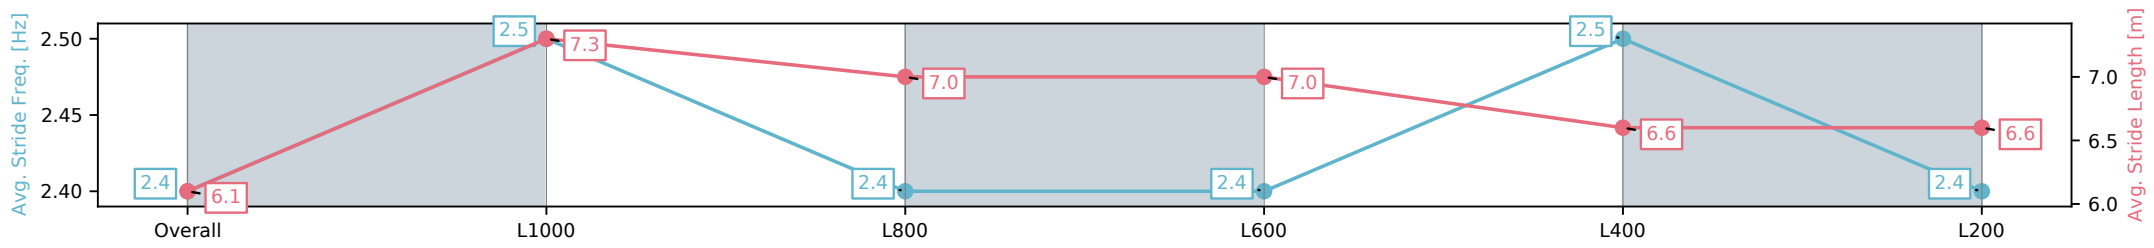

Section	Overall	L1000	L800	L600	L400	L200
Section Times	1:13.18[1] (0:16.89)	0:56.29[3] (0:10.83)	0:45.46[3] (0:11.01)	0:34.45[3] (0:11.19)	0:23.26[3] (0:11.26)	0:12.00[1] (0:12.00)
Average Speed [km/h]	53.3	66.9	65.6	64.9	64.2	60.1
Top Speed [km/h]	66.4	67.9	66.9	65.1	65.0	62.8
Avg. Dist. to Rail [m]	2.9	1.2	1.4	1.5	3.2	4.9
Avg. Stride Freq. [Hz]	2.4	2.5	2.4	2.4	2.5	2.4
Avg. Stride Length [m]	6.1	7.3	7.0	7.0	6.6	6.6