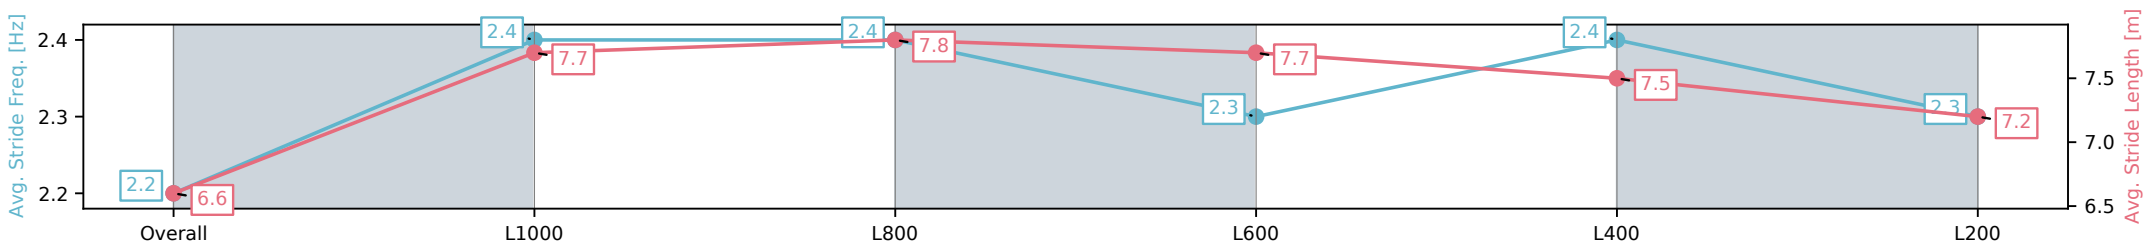

Horse/Jockey Name	KING MOYA/Manoel Nunes
Finish Rank	2
Fastest Section Time (Section)	0:10.82 (L800)
Top Speed [km/h] (Section)	68.2 (L1000)
Race State	Finished

Morphettville Parks SA - Professional
Race 3: Adelaide Cup Day Monday 10 March Handicap - 1250m

15 February 2025 - 1:37PM

Track Rating: Good 4, Weather: Overcast, Rail Position: +3m
1000m-W/Post, True Remainder

Section	Overall	L1000	L800	L600	L400	L200
Section Times	1:13.48[2] (0:17.26)	0:56.22[7] (0:10.82)	0:45.40[7] (0:10.88)	0:34.52[6] (0:11.24)	0:23.28[6] (0:11.28)	0:12.00[4] (0:12.00)
Average Speed [km/h]	52.1	67.3	66.6	65.2	64.2	60.0
Top Speed [km/h]	64.9	68.0	68.2	65.7	65.7	63.6
Avg. Dist. to Rail [m]	5.5	2.1	2.7	3.0	3.9	5.8
Avg. Stride Freq. [Hz]	2.2	2.4	2.4	2.3	2.4	2.3
Avg. Stride Length [m]	6.6	7.7	7.8	7.7	7.5	7.2

- [ ] Ranking at each section and finish
- -:-:- No data available at this section
- NA No data available