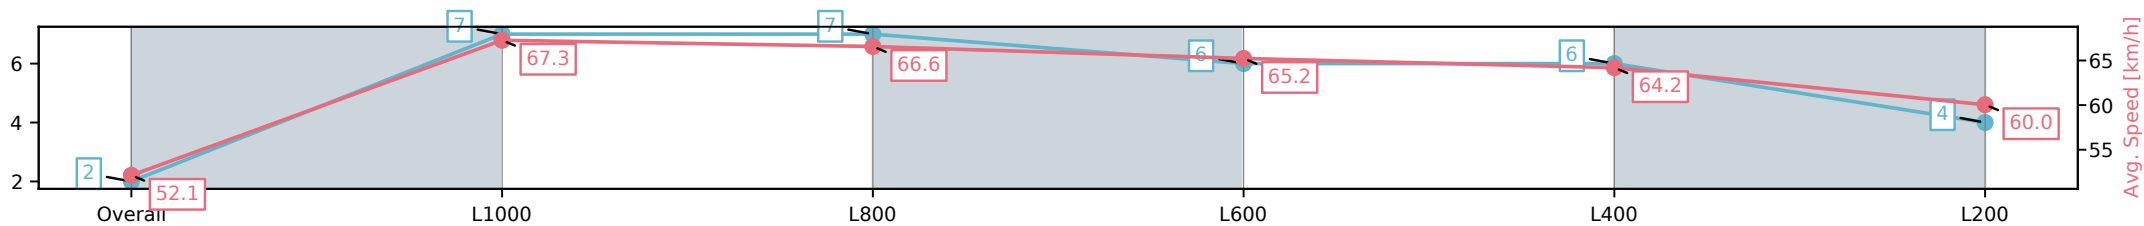

Horse/Jockey Name	KING MOYA/Manoel Nunes
Finish Rank	2
Fastest Section Time (Section)	0:10.82 (L800)
Top Speed [km/h] (Section)	68.2 (L1000)
Race State	Finished

Morphettville Parks SA - Professional
Race 3: Adelaide Cup Day Monday 10 March Handicap - 1250m

15 February 2025 - 1:37PM

Track Rating: Good 4, Weather: Overcast, Rail Position: +3m
1000m-W/Post, True Remainder

Section	Overall	L1000	L800	L600	L400	L200
Section Times	1:13.48[2] (0:17.26)	0:56.22[7] (0:10.82)	0:45.40[7] (0:10.88)	0:34.52[6] (0:11.24)	0:23.28[6] (0:11.28)	0:12.00[4] (0:12.00)
Average Speed [km/h]	52.1	67.3	66.6	65.2	64.2	60.0
Top Speed [km/h]	64.9	68.0	68.2	65.7	65.7	63.6
Avg. Dist. to Rail [m]	5.5	2.1	2.7	3.0	3.9	5.8
Avg. Stride Freq. [Hz]	2.2	2.4	2.4	2.3	2.4	2.3
Avg. Stride Length [m]	6.6	7.7	7.8	7.7	7.5	7.2

- [ ] Ranking at each section and finish
- -:-:- No data available at this section
- NA No data available