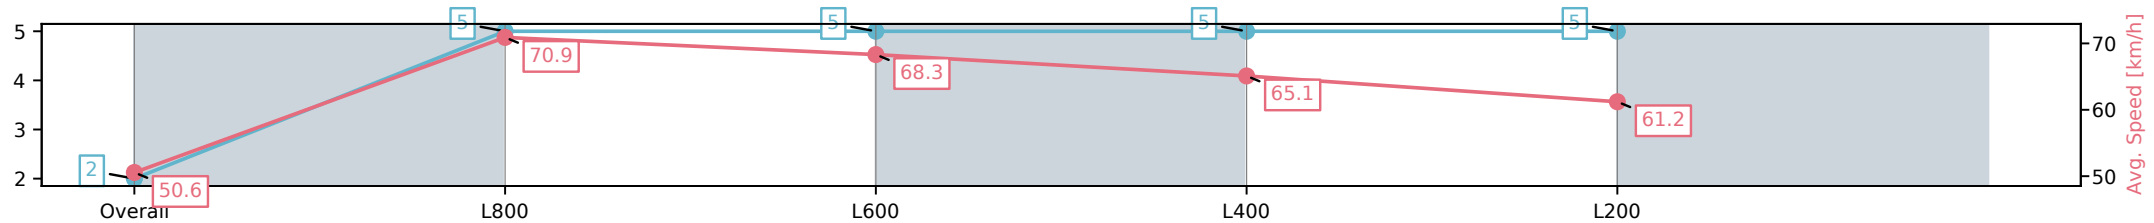

Morphettville Parks SA - Professional

Race 2: Sportsbet Fast Form Maiden Plate - 1000m

15 February 2025 - 1:02PM

Track Rating: Good 4, Weather: Overcast, Rail Position: +3m
1000m-W/Post, True Remainder

Section	Overall	L800	L600	L400	L200
Section Times	0:58.04[2] (0:14.23)	0:43.81[5] (0:10.24)	0:33.57[5] (0:10.78)	0:22.79[5] (0:11.16)	0:11.63[5] (0:11.63)
Average Speed [km/h]	50.6	70.9	68.3	65.1	61.2
Top Speed [km/h]	71.2	72.4	69.0	66.4	63.9
Avg. Dist. to Rail [m]	9.4	2.7	3.8	5.7	6.8
Avg. Stride Freq. [Hz]	2.3	2.4	2.4	2.3	2.3
Avg. Stride Length [m]	6.1	8.1	7.8	7.7	7.3