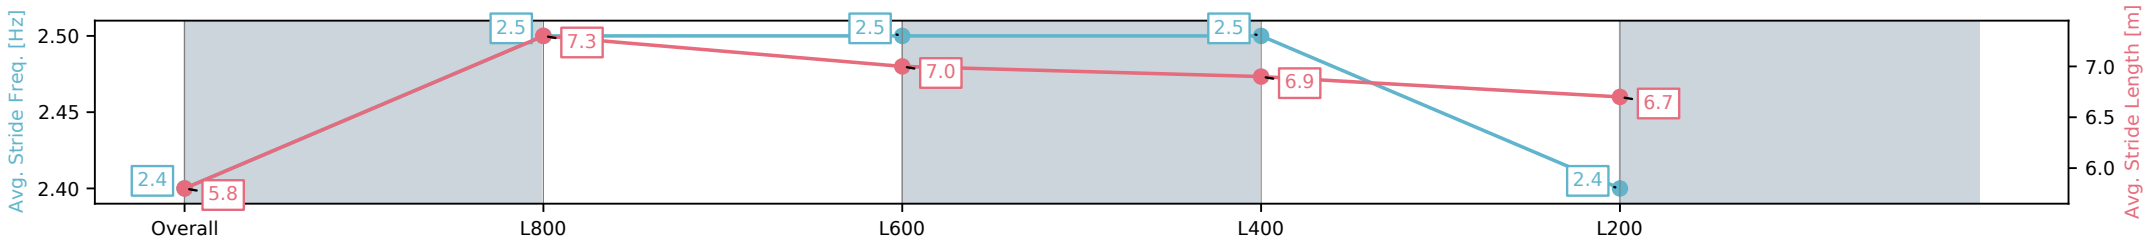

Horse/Jockey Name	SHADY THINKER/Jason Holder
Finish Rank	1
Fastest Section Time (Section)	0:10.24 (L800)
Top Speed [km/h] (Section)	71.9 (Overall)
Race State	Finished

Morphettville Parks SA - Professional

Race 2: Sportsbet Fast Form Maiden Plate - 1000m

15 February 2025 - 1:02PM

Track Rating: Good 4, Weather: Overcast, Rail Position: +3m
1000m-W/Post, True Remainder

Section	Overall	L800	L600	L400	L200
Section Times	0:57.71[1] (0:14.18)	0:43.53[4] (0:10.24)	0:33.29[4] (0:10.63)	0:22.66[3] (0:11.09)	0:11.57[2] (0:11.56)
Average Speed [km/h]	50.9	70.5	67.7	64.9	61.5
Top Speed [km/h]	71.0	71.9	69.3	65.5	63.6
Avg. Dist. to Rail [m]	3.7	1.3	0.2	0.3	2.0
Avg. Stride Freq. [Hz]	2.4	2.5	2.5	2.5	2.4
Avg. Stride Length [m]	5.8	7.3	7.0	6.9	6.7

- [ ] Ranking at each section and finish
- -:-:- No data available at this section
- NA No data available