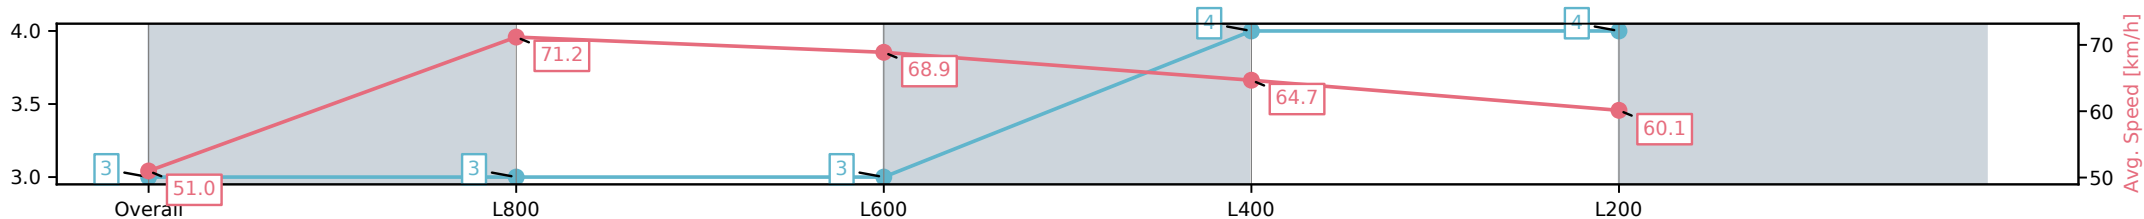

Morphettville Parks SA - Professional

Race 2: Sportsbet Fast Form Maiden Plate - 1000m

15 February 2025 - 1:02PM

Track Rating: Good 4, Weather: Overcast, Rail Position: +3m
1000m-W/Post, True Remainder

Section	Overall	L800	L600	L400	L200
Section Times	0:58.11[3] (0:14.13)	0:43.98[3] (0:10.21)	0:33.77[3] (0:10.72)	0:23.05[4] (0:11.20)	0:11.85[4] (0:11.85)
Average Speed [km/h]	51.0	71.2	68.9	64.7	60.1
Top Speed [km/h]	70.3	71.7	70.2	66.4	62.8
Avg. Dist. to Rail [m]	6.9	3.1	4.0	4.3	6.2
Avg. Stride Freq. [Hz]	2.4	2.5	2.4	2.4	2.3
Avg. Stride Length [m]	5.9	7.8	7.8	7.5	7.1