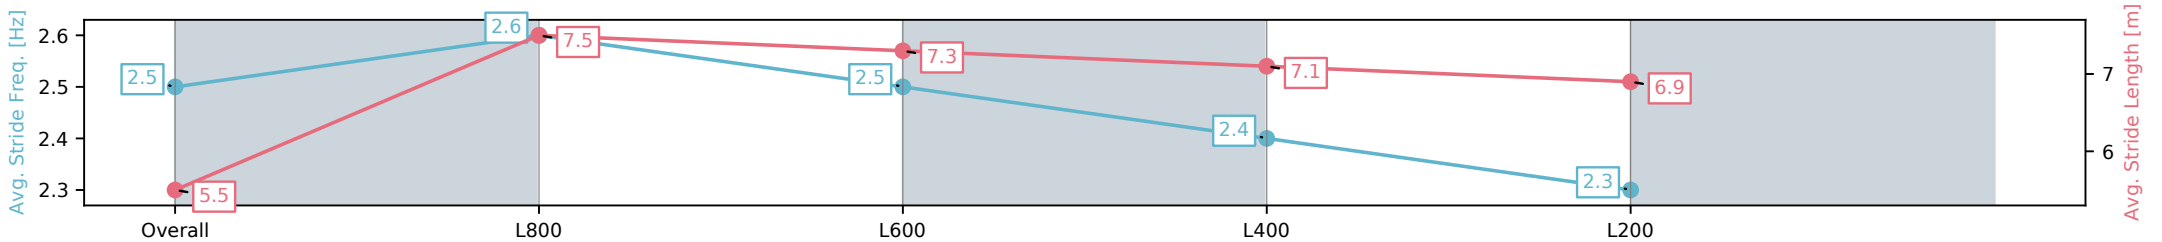

Morphettville Parks SA - Professional

Race 2: Sportsbet Fast Form Maiden Plate - 1000m

15 February 2025 - 1:02PM

Track Rating: Good 4, Weather: Overcast, Rail Position: +3m
1000m-W/Post, True Remainder

Section	Overall	L800	L600	L400	L200
Section Times	0:59.96[9] (0:14.39)	0:45.57[8] (0:10.42)	0:35.15[9] (0:11.31)	0:23.84[9] (0:11.75)	0:12.09[9] (0:12.09)
Average Speed [km/h]	50.0	69.8	65.6	61.5	58.9
Top Speed [km/h]	69.0	71.3	67.1	63.0	61.5
Avg. Dist. to Rail [m]	8.9	4.1	4.6	1.9	3.9
Avg. Stride Freq. [Hz]	2.5	2.6	2.5	2.4	2.3
Avg. Stride Length [m]	5.5	7.5	7.3	7.1	6.9

[] Ranking at each section and finish
 -:-:- No data available at this section
 NA No data available