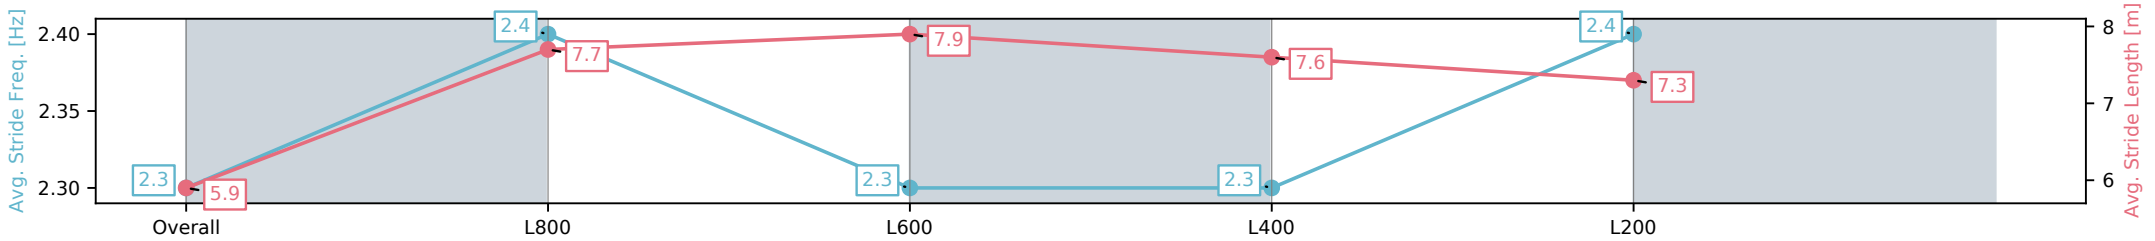

Morphettville Parks SA - Professional

Race 2: Sportsbet Fast Form Maiden Plate - 1000m

15 February 2025 - 1:02PM

Track Rating: Good 4, Weather: Overcast, Rail Position: +3m
1000m-W/Post, True Remainder

Section	Overall	L800	L600	L400	L200
Section Times	0:58.65[6] (0:14.36)	0:44.29[7] (0:10.25)	0:34.04[7] (0:11.03)	0:23.01[7] (0:11.56)	0:11.45[7] (0:11.45)
Average Speed [km/h]	50.1	70.7	66.2	62.6	62.2
Top Speed [km/h]	69.9	71.2	68.8	63.7	63.6
Avg. Dist. to Rail [m]	6.3	2.2	2.5	3.2	5.8
Avg. Stride Freq. [Hz]	2.3	2.4	2.3	2.3	2.4
Avg. Stride Length [m]	5.9	7.7	7.9	7.6	7.3

- [] Ranking at each section and finish
- :--:-- No data available at this section
- NA No data available

Horse/Jockey Name	SERINITE ILLUSION/Ben Price
Finish Rank	7
Fastest Section Time (Section)	0:10.15 (L800)
Top Speed [km/h] (Section)	72.3 (Overall)
Race State	Finished