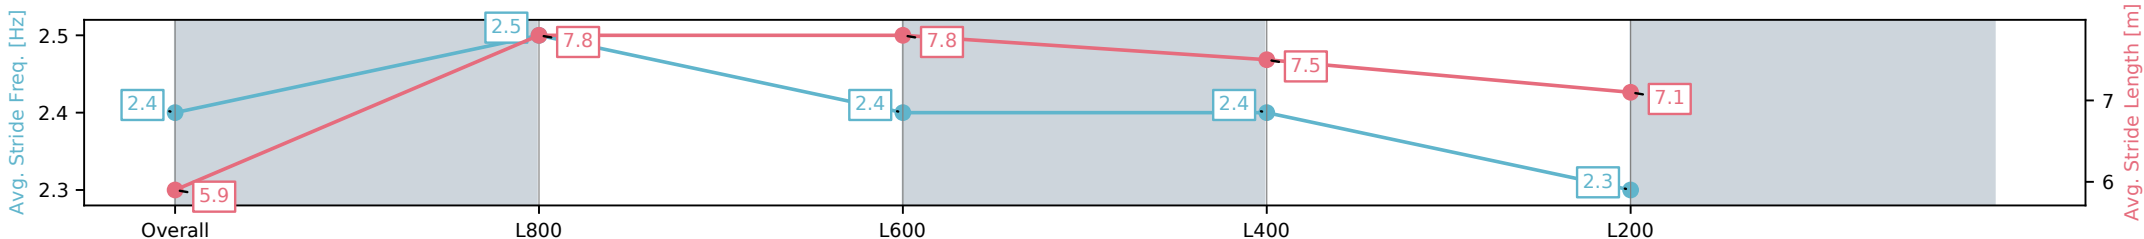

Morphettville Parks SA - Professional

Race 2: Sportsbet Fast Form Maiden Plate - 1000m

15 February 2025 - 1:02PM

Track Rating: Good 4, Weather: Overcast, Rail Position: +3m
1000m-W/Post, True Remainder

Section	Overall	L800	L600	L400	L200
Section Times	0:58.11[3] (0:14.13)	0:43.98[3] (0:10.21)	0:33.77[3] (0:10.72)	0:23.05[4] (0:11.20)	0:11.85[4] (0:11.85)
Average Speed [km/h]	51.0	71.2	68.9	64.7	60.1
Top Speed [km/h]	70.3	71.7	70.2	66.4	62.8
Avg. Dist. to Rail [m]	6.9	3.1	4.0	4.3	6.2
Avg. Stride Freq. [Hz]	2.4	2.5	2.4	2.4	2.3
Avg. Stride Length [m]	5.9	7.8	7.8	7.5	7.1