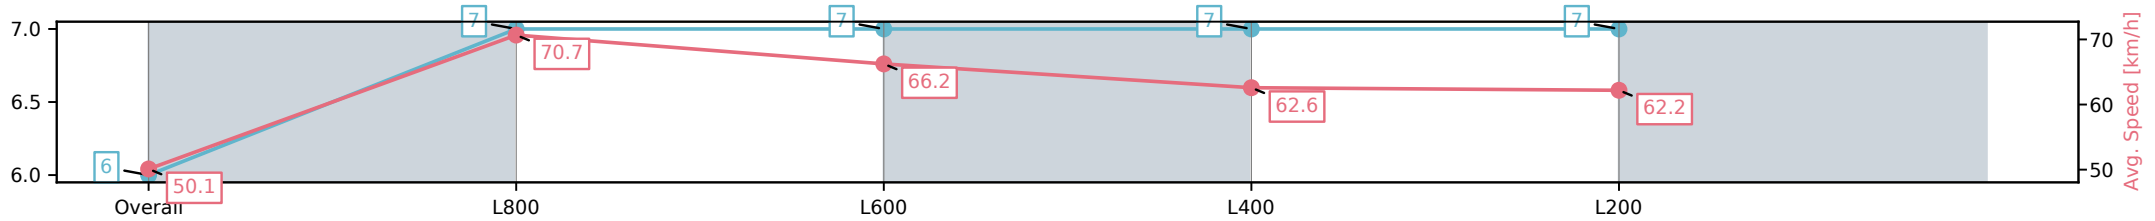

Morphettville Parks SA - Professional

Race 2: Sportsbet Fast Form Maiden Plate - 1000m

15 February 2025 - 1:02PM

Track Rating: Good 4, Weather: Overcast, Rail Position: +3m
1000m-W/Post, True Remainder

Section	Overall	L800	L600	L400	L200
Section Times	0:58.65[6] (0:14.36)	0:44.29[7] (0:10.25)	0:34.04[7] (0:11.03)	0:23.01[7] (0:11.56)	0:11.45[7] (0:11.45)
Average Speed [km/h]	50.1	70.7	66.2	62.6	62.2
Top Speed [km/h]	69.9	71.2	68.8	63.7	63.6
Avg. Dist. to Rail [m]	6.3	2.2	2.5	3.2	5.8
Avg. Stride Freq. [Hz]	2.3	2.4	2.3	2.3	2.4
Avg. Stride Length [m]	5.9	7.7	7.9	7.6	7.3

- [] Ranking at each section and finish
- :--:-- No data available at this section
- NA No data available

Horse/Jockey Name	SERINITE ILLUSION/Ben Price
Finish Rank	7
Fastest Section Time (Section)	0:10.15 (L800)
Top Speed [km/h] (Section)	72.3 (Overall)
Race State	Finished