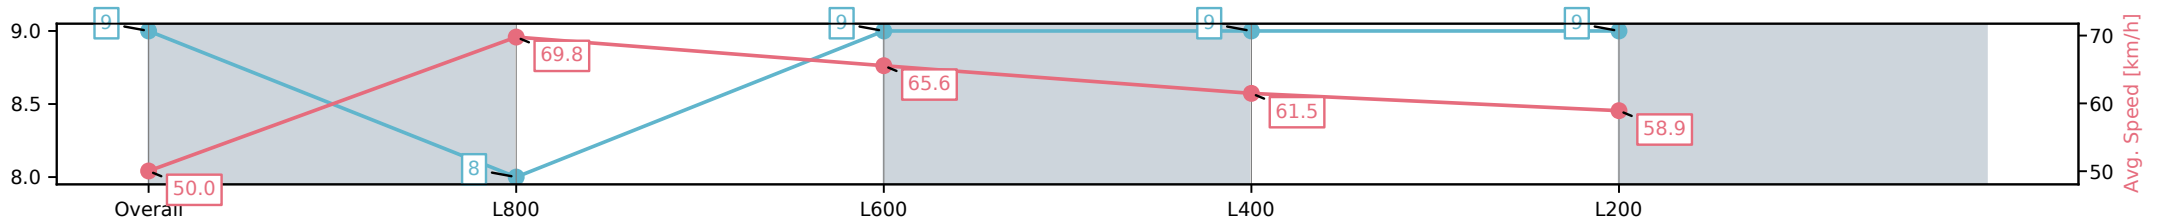

Morphettville Parks SA - Professional

Race 2: Sportsbet Fast Form Maiden Plate - 1000m

15 February 2025 - 1:02PM

Track Rating: Good 4, Weather: Overcast, Rail Position: +3m
1000m-W/Post, True Remainder

Section	Overall	L800	L600	L400	L200
Section Times	0:59.96[9] (0:14.39)	0:45.57[8] (0:10.42)	0:35.15[9] (0:11.31)	0:23.84[9] (0:11.75)	0:12.09[9] (0:12.09)
Average Speed [km/h]	50.0	69.8	65.6	61.5	58.9
Top Speed [km/h]	69.0	71.3	67.1	63.0	61.5
Avg. Dist. to Rail [m]	8.9	4.1	4.6	1.9	3.9
Avg. Stride Freq. [Hz]	2.5	2.6	2.5	2.4	2.3
Avg. Stride Length [m]	5.5	7.5	7.3	7.1	6.9