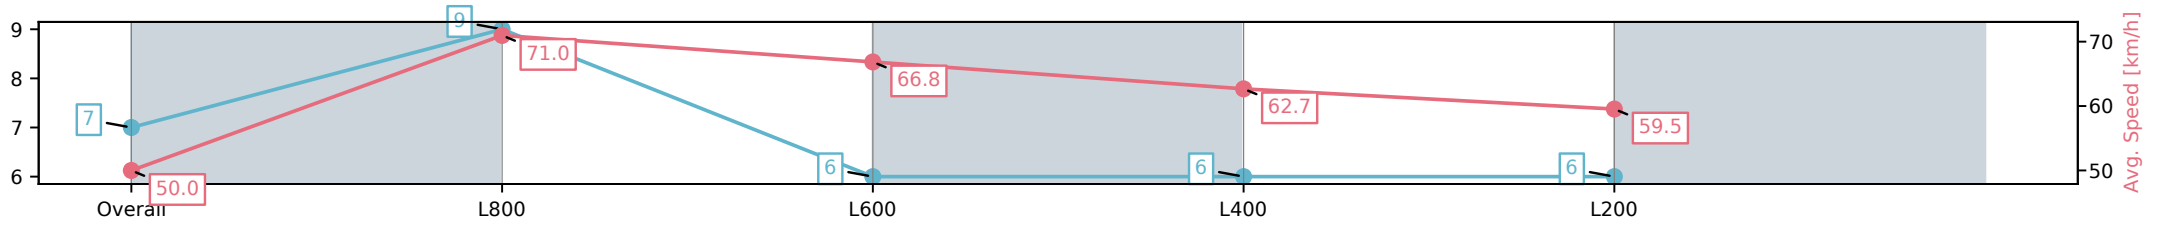

- [] Ranking at each section and finish
- :--:-- No data available at this section
- NA No data available

Horse/Jockey Name	SERINITE ILLUSION/Ben Price
Finish Rank	7
Fastest Section Time (Section)	0:10.15 (L800)
Top Speed [km/h] (Section)	72.3 (Overall)
Race State	Finished

Morphettville Parks SA - Professional

Race 2: Sportsbet Fast Form Maiden Plate - 1000m

15 February 2025 - 1:02PM

Track Rating: Good 4, Weather: Overcast, Rail Position: +3m
1000m-W/Post, True Remainder

Section	Overall	L800	L600	L400	L200
Section Times	0:58.88[7] (0:14.42)	0:44.46[9] (0:10.15)	0:34.31[6] (0:10.83)	0:23.48[6] (0:11.53)	0:11.95[6] (0:11.95)
Average Speed [km/h]	50.0	71.0	66.8	62.7	59.5
Top Speed [km/h]	71.5	72.3	68.8	64.0	61.7
Avg. Dist. to Rail [m]	4.5	0.3	1.0	2.2	4.3
Avg. Stride Freq. [Hz]	2.3	2.5	2.4	2.3	2.3
Avg. Stride Length [m]	6.1	8.0	7.7	7.4	7.1