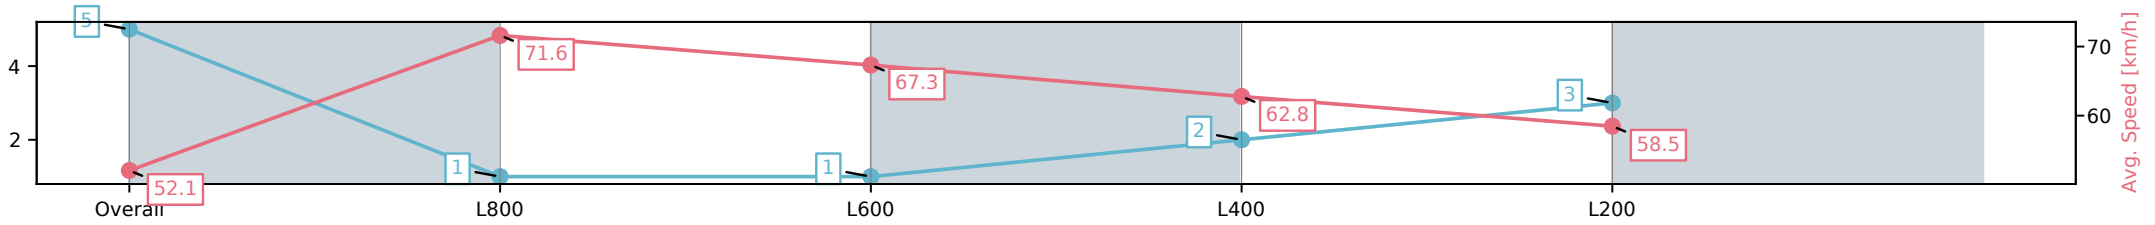

Morphettville Parks SA - Professional

Race 2: Sportsbet Fast Form Maiden Plate - 1000m

15 February 2025 - 1:02PM

Track Rating: Good 4, Weather: Overcast, Rail Position: +3m
1000m-W/Post, True Remainder

Section	Overall	L800	L600	L400	L200
Section Times	0:58.42[5] (0:13.83)	0:44.59[1] (0:10.10)	0:34.49[1] (0:10.80)	0:23.69[2] (0:11.50)	0:12.19[3] (0:12.19)
Average Speed [km/h]	52.1	71.6	67.3	62.8	58.5
Top Speed [km/h]	73.9	72.6	69.6	64.3	61.1
Avg. Dist. to Rail [m]	3.1	1.3	1.8	1.5	2.6
Avg. Stride Freq. [Hz]	2.4	2.4	2.3	2.3	2.2
Avg. Stride Length [m]	6.1	8.0	8.1	7.7	7.3