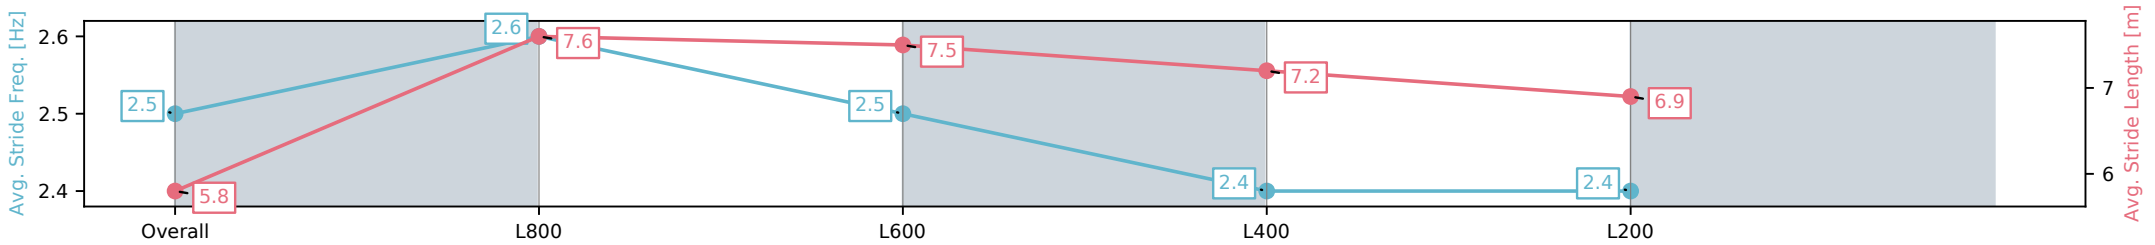

Morphettville Parks SA - Professional

Race 2: Sportsbet Fast Form Maiden Plate - 1000m

15 February 2025 - 1:02PM

Track Rating: Good 4, Weather: Overcast, Rail Position: +3m
1000m-W/Post, True Remainder

Section	Overall	L800	L600	L400	L200
Section Times	0:58.31[4] (0:13.94)	0:44.37[2] (0:10.04)	0:34.33[2] (0:10.75)	0:23.58[1] (0:11.40)	0:12.18[1] (0:12.18)
Average Speed [km/h]	51.7	72.0	67.8	63.4	58.5
Top Speed [km/h]	73.2	73.1	68.8	64.8	61.1
Avg. Dist. to Rail [m]	4.6	1.7	2.1	2.6	3.8
Avg. Stride Freq. [Hz]	2.5	2.6	2.5	2.4	2.4
Avg. Stride Length [m]	5.8	7.6	7.5	7.2	6.9