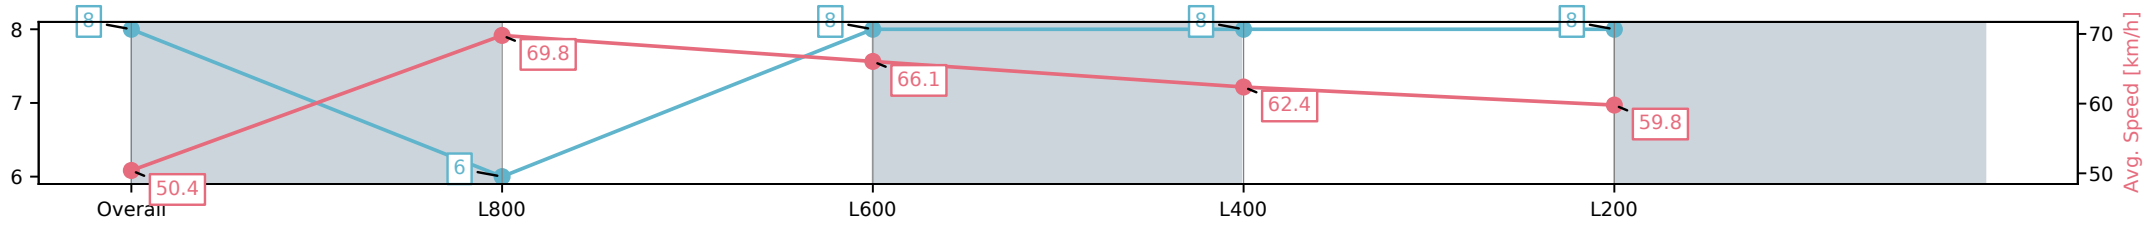

Morphettville Parks SA - Professional

Race 2: Sportsbet Fast Form Maiden Plate - 1000m

15 February 2025 - 1:02PM

Track Rating: Good 4, Weather: Overcast, Rail Position: +3m
1000m-W/Post, True Remainder

Section	Overall	L800	L600	L400	L200
Section Times	0:59.36[8] (0:14.28)	0:45.08[6] (0:10.40)	0:34.68[8] (0:11.16)	0:23.52[8] (0:11.59)	0:11.93[8] (0:11.93)
Average Speed [km/h]	50.4	69.8	66.1	62.4	59.8
Top Speed [km/h]	69.3	70.1	67.5	63.4	61.5
Avg. Dist. to Rail [m]	8.2	3.2	4.0	3.6	5.5
Avg. Stride Freq. [Hz]	2.4	2.6	2.5	2.4	2.4
Avg. Stride Length [m]	5.6	7.2	7.1	6.8	6.6