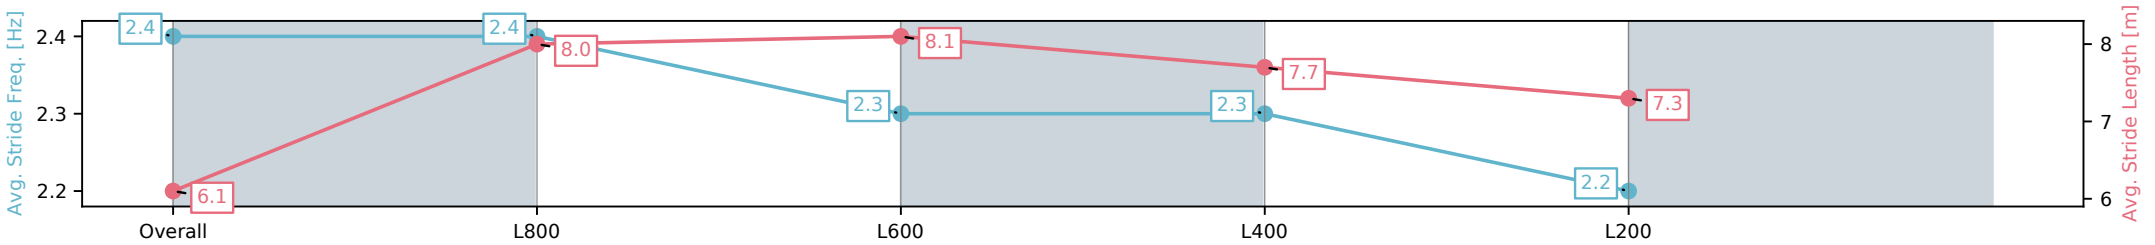

Morphettville Parks SA - Professional

Race 2: Sportsbet Fast Form Maiden Plate - 1000m

15 February 2025 - 1:02PM

Track Rating: Good 4, Weather: Overcast, Rail Position: +3m
1000m-W/Post, True Remainder

Section	Overall	L800	L600	L400	L200
Section Times	0:58.42[5] (0:13.83)	0:44.59[1] (0:10.10)	0:34.49[1] (0:10.80)	0:23.69[2] (0:11.50)	0:12.19[3] (0:12.19)
Average Speed [km/h]	52.1	71.6	67.3	62.8	58.5
Top Speed [km/h]	73.9	72.6	69.6	64.3	61.1
Avg. Dist. to Rail [m]	3.1	1.3	1.8	1.5	2.6
Avg. Stride Freq. [Hz]	2.4	2.4	2.3	2.3	2.2
Avg. Stride Length [m]	6.1	8.0	8.1	7.7	7.3