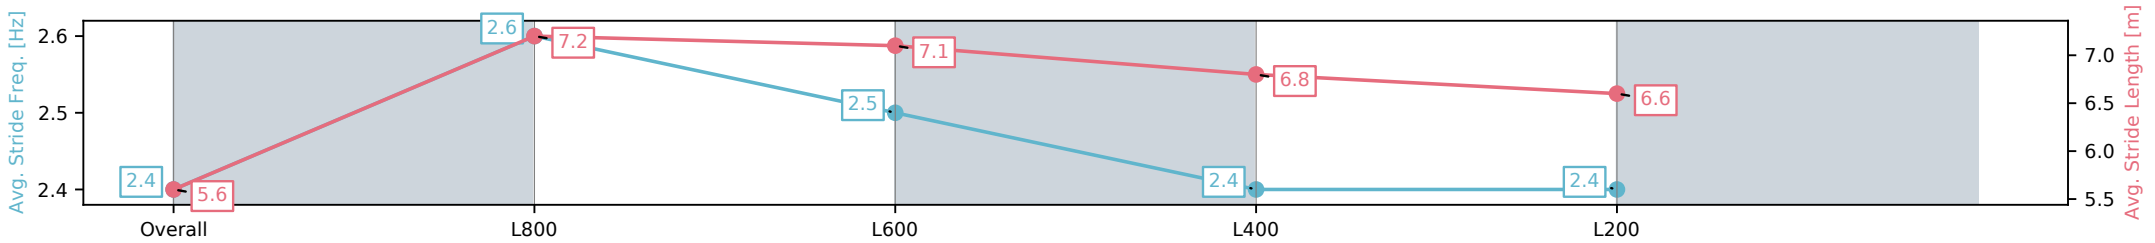

Morphettville Parks SA - Professional

Race 2: Sportsbet Fast Form Maiden Plate - 1000m

15 February 2025 - 1:02PM

Track Rating: Good 4, Weather: Overcast, Rail Position: +3m
1000m-W/Post, True Remainder

Section	Overall	L800	L600	L400	L200
Section Times	0:59.36[8] (0:14.28)	0:45.08[6] (0:10.40)	0:34.68[8] (0:11.16)	0:23.52[8] (0:11.59)	0:11.93[8] (0:11.93)
Average Speed [km/h]	50.4	69.8	66.1	62.4	59.8
Top Speed [km/h]	69.3	70.1	67.5	63.4	61.5
Avg. Dist. to Rail [m]	8.2	3.2	4.0	3.6	5.5
Avg. Stride Freq. [Hz]	2.4	2.6	2.5	2.4	2.4
Avg. Stride Length [m]	5.6	7.2	7.1	6.8	6.6