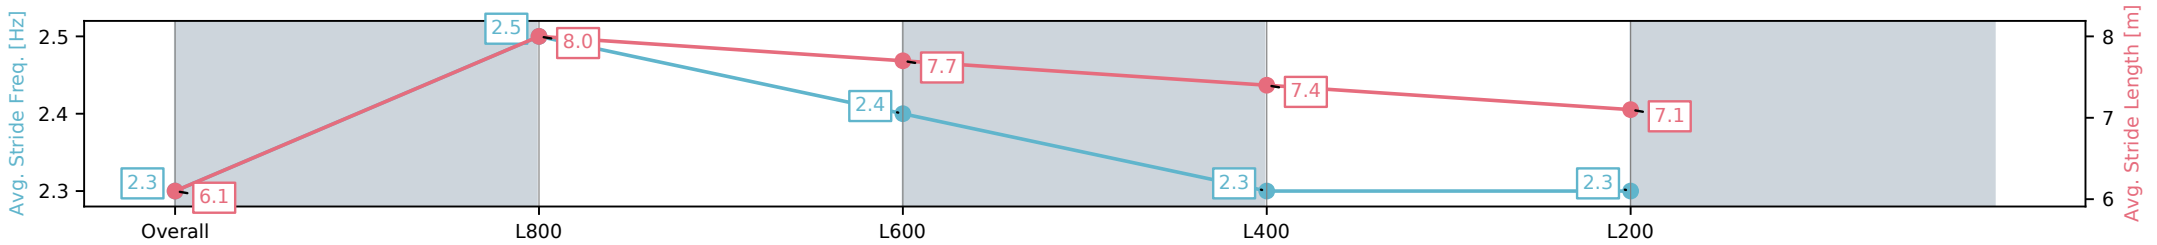

- [] Ranking at each section and finish
- :--:-- No data available at this section
- NA No data available

Horse/Jockey Name	SERINITE ILLUSION/Ben Price
Finish Rank	7
Fastest Section Time (Section)	0:10.15 (L800)
Top Speed [km/h] (Section)	72.3 (Overall)
Race State	Finished

Morphettville Parks SA - Professional

Race 2: Sportsbet Fast Form Maiden Plate - 1000m

15 February 2025 - 1:02PM

Track Rating: Good 4, Weather: Overcast, Rail Position: +3m
1000m-W/Post, True Remainder

Section	Overall	L800	L600	L400	L200
Section Times	0:58.88[7] (0:14.42)	0:44.46[9] (0:10.15)	0:34.31[6] (0:10.83)	0:23.48[6] (0:11.53)	0:11.95[6] (0:11.95)
Average Speed [km/h]	50.0	71.0	66.8	62.7	59.5
Top Speed [km/h]	71.5	72.3	68.8	64.0	61.7
Avg. Dist. to Rail [m]	4.5	0.3	1.0	2.2	4.3
Avg. Stride Freq. [Hz]	2.3	2.5	2.4	2.3	2.3
Avg. Stride Length [m]	6.1	8.0	7.7	7.4	7.1