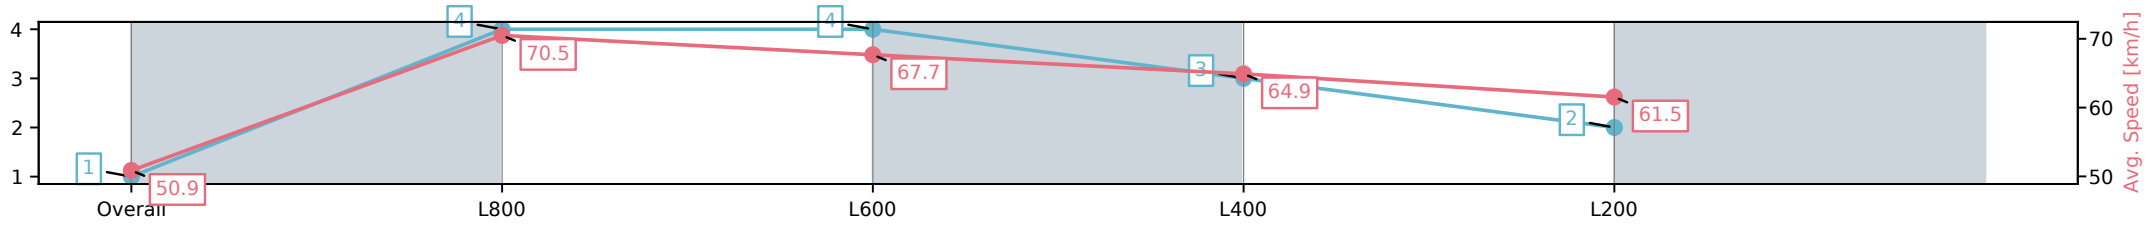

Horse/Jockey Name	SHADY THINKER/Jason Holder
Finish Rank	1
Fastest Section Time (Section)	0:10.24 (L800)
Top Speed [km/h] (Section)	71.9 (Overall)
Race State	Finished

Morphettville Parks SA - Professional

Race 2: Sportsbet Fast Form Maiden Plate - 1000m

15 February 2025 - 1:02PM

Track Rating: Good 4, Weather: Overcast, Rail Position: +3m
1000m-W/Post, True Remainder

Section	Overall	L800	L600	L400	L200
Section Times	0:57.71[1] (0:14.18)	0:43.53[4] (0:10.24)	0:33.29[4] (0:10.63)	0:22.66[3] (0:11.09)	0:11.57[2] (0:11.56)
Average Speed [km/h]	50.9	70.5	67.7	64.9	61.5
Top Speed [km/h]	71.0	71.9	69.3	65.5	63.6
Avg. Dist. to Rail [m]	3.7	1.3	0.2	0.3	2.0
Avg. Stride Freq. [Hz]	2.4	2.5	2.5	2.5	2.4
Avg. Stride Length [m]	5.8	7.3	7.0	6.9	6.7

- [ ] Ranking at each section and finish
- -:-:- No data available at this section
- NA No data available