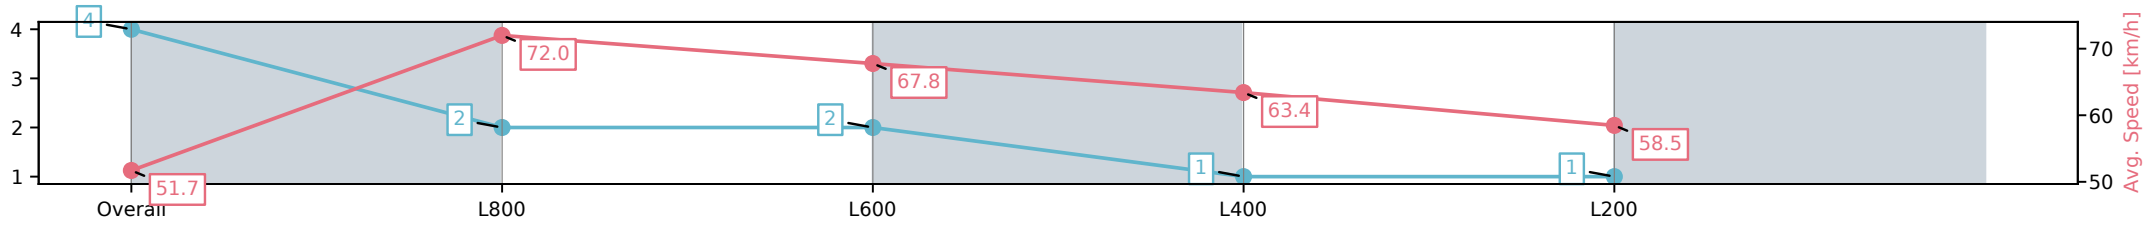

Morphettville Parks SA - Professional

Race 2: Sportsbet Fast Form Maiden Plate - 1000m

15 February 2025 - 1:02PM

Track Rating: Good 4, Weather: Overcast, Rail Position: +3m
1000m-W/Post, True Remainder

Section	Overall	L800	L600	L400	L200
Section Times	0:58.31[4] (0:13.94)	0:44.37[2] (0:10.04)	0:34.33[2] (0:10.75)	0:23.58[1] (0:11.40)	0:12.18[1] (0:12.18)
Average Speed [km/h]	51.7	72.0	67.8	63.4	58.5
Top Speed [km/h]	73.2	73.1	68.8	64.8	61.1
Avg. Dist. to Rail [m]	4.6	1.7	2.1	2.6	3.8
Avg. Stride Freq. [Hz]	2.5	2.6	2.5	2.4	2.4
Avg. Stride Length [m]	5.8	7.6	7.5	7.2	6.9