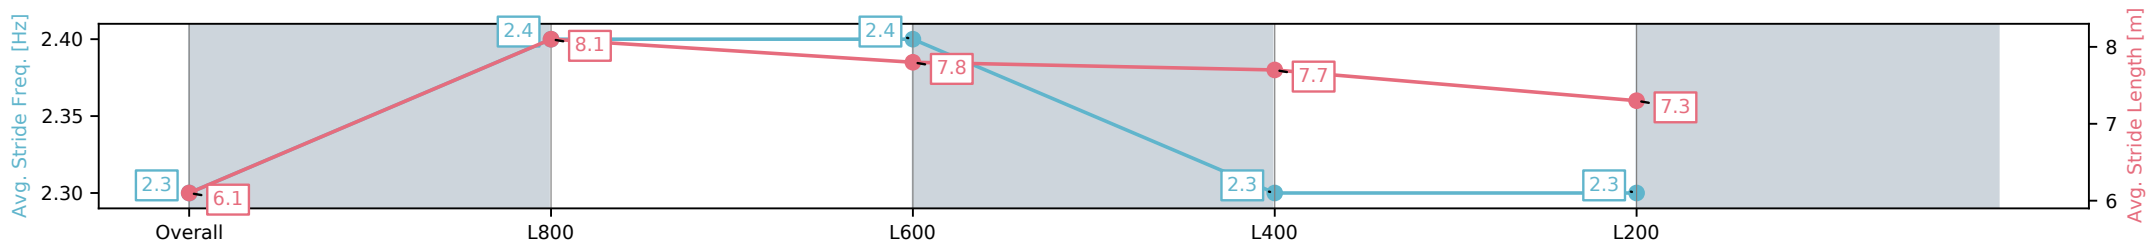

Morphettville Parks SA - Professional

Race 2: Sportsbet Fast Form Maiden Plate - 1000m

15 February 2025 - 1:02PM

Track Rating: Good 4, Weather: Overcast, Rail Position: +3m
1000m-W/Post, True Remainder

Section	Overall	L800	L600	L400	L200
Section Times	0:58.04[2] (0:14.23)	0:43.81[5] (0:10.24)	0:33.57[5] (0:10.78)	0:22.79[5] (0:11.16)	0:11.63[5] (0:11.63)
Average Speed [km/h]	50.6	70.9	68.3	65.1	61.2
Top Speed [km/h]	71.2	72.4	69.0	66.4	63.9
Avg. Dist. to Rail [m]	9.4	2.7	3.8	5.7	6.8
Avg. Stride Freq. [Hz]	2.3	2.4	2.4	2.3	2.3
Avg. Stride Length [m]	6.1	8.1	7.8	7.7	7.3